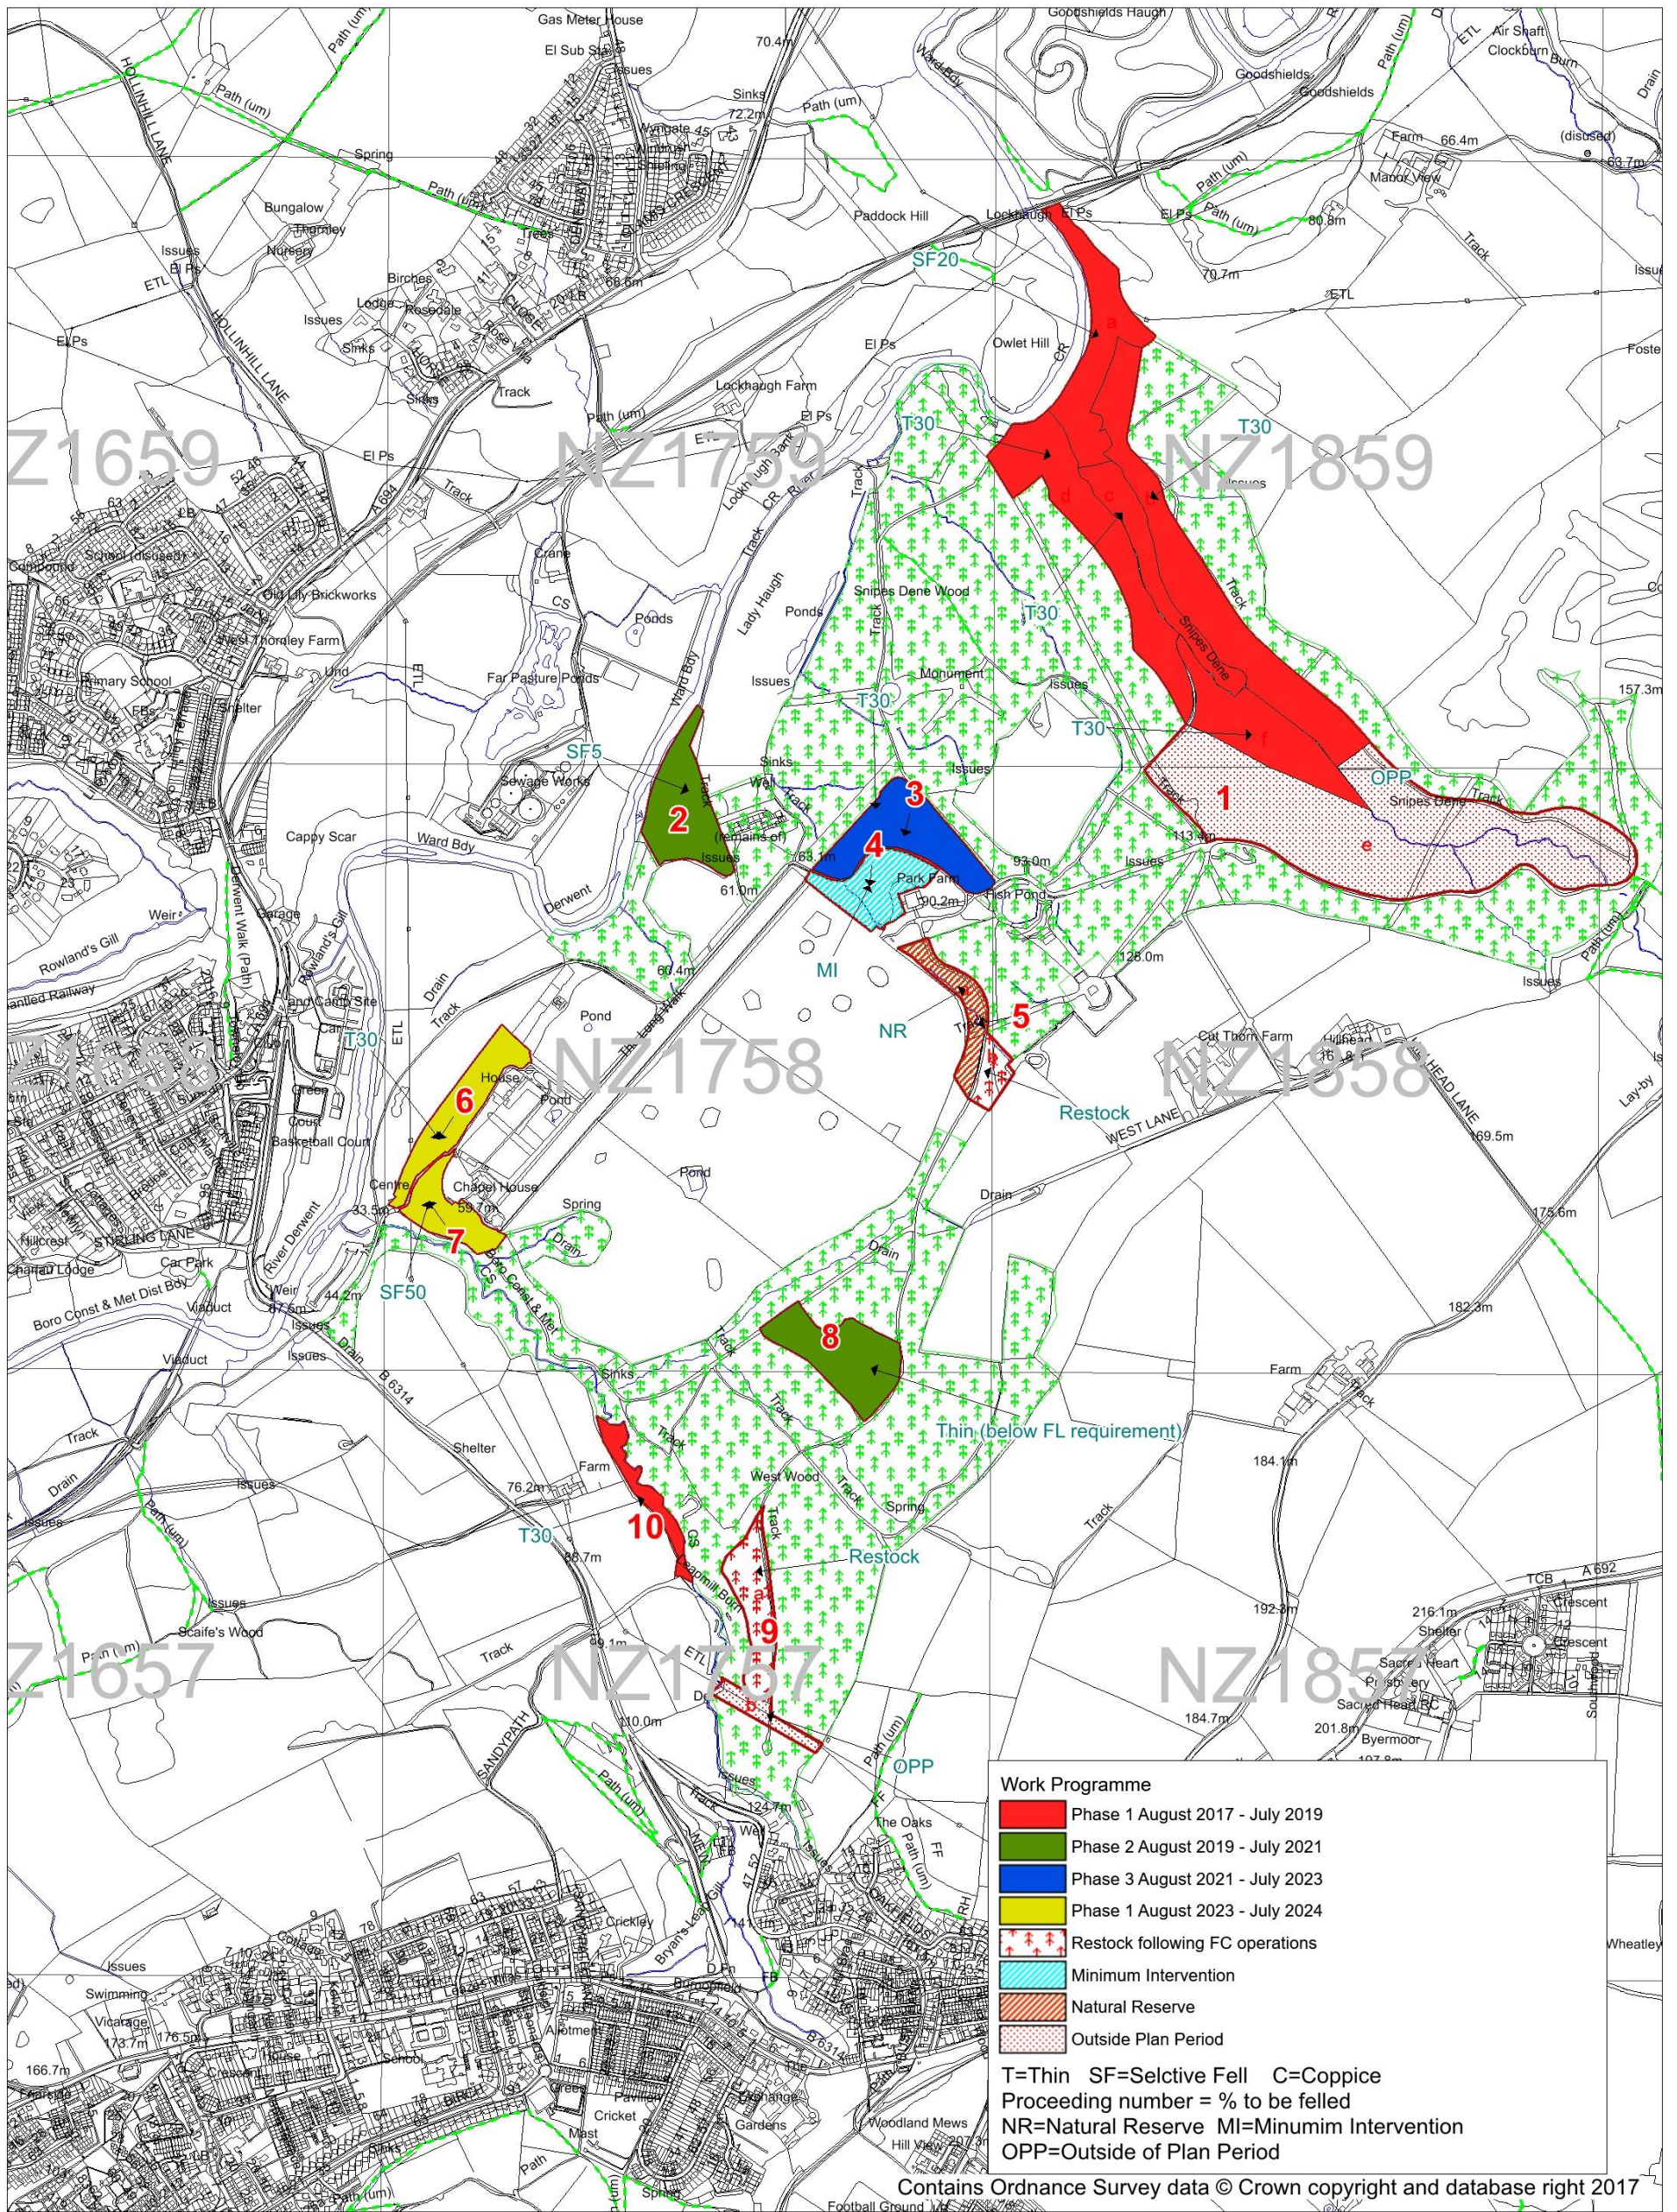

Gibside Forest Plan - Map 1: Compartments
 Scale 1:10000 at A3

Forestry under
 National Trust
 Management
 Control

Forestry under
 Forest Enterprise
 Management
 Control

Prepared by Matt Taylor of
 Forest and Land Ltd. On Behalf of the

 National Trust

Gibside Forest Plan - Map 2: Species

Scale 1:10000 at A3

Forestry under
National Trust
Management
Control

Forestry under
Forest Enterprise
Management
Control

Gibside Forest Plan - Map 3: Work Programme

Scale 1:10000 at A3

Forestry under National Trust Management Control

Forestry under Forest Enterprise Management Control

Prepared by Matt Taylor of Forest and Land Ltd. On Behalf of the National Trust

Gibside Forest Plan - Map 4: Statutory Designations

Scale 1:10000 at A3

Forestry under
National Trust
Management
Control

Forestry under
Forest Enterprise
Management
Control

Gibside Forest Plan - Map 5: Ancient Woodlands, Paths, and Water

Scale 1:10000 at A3