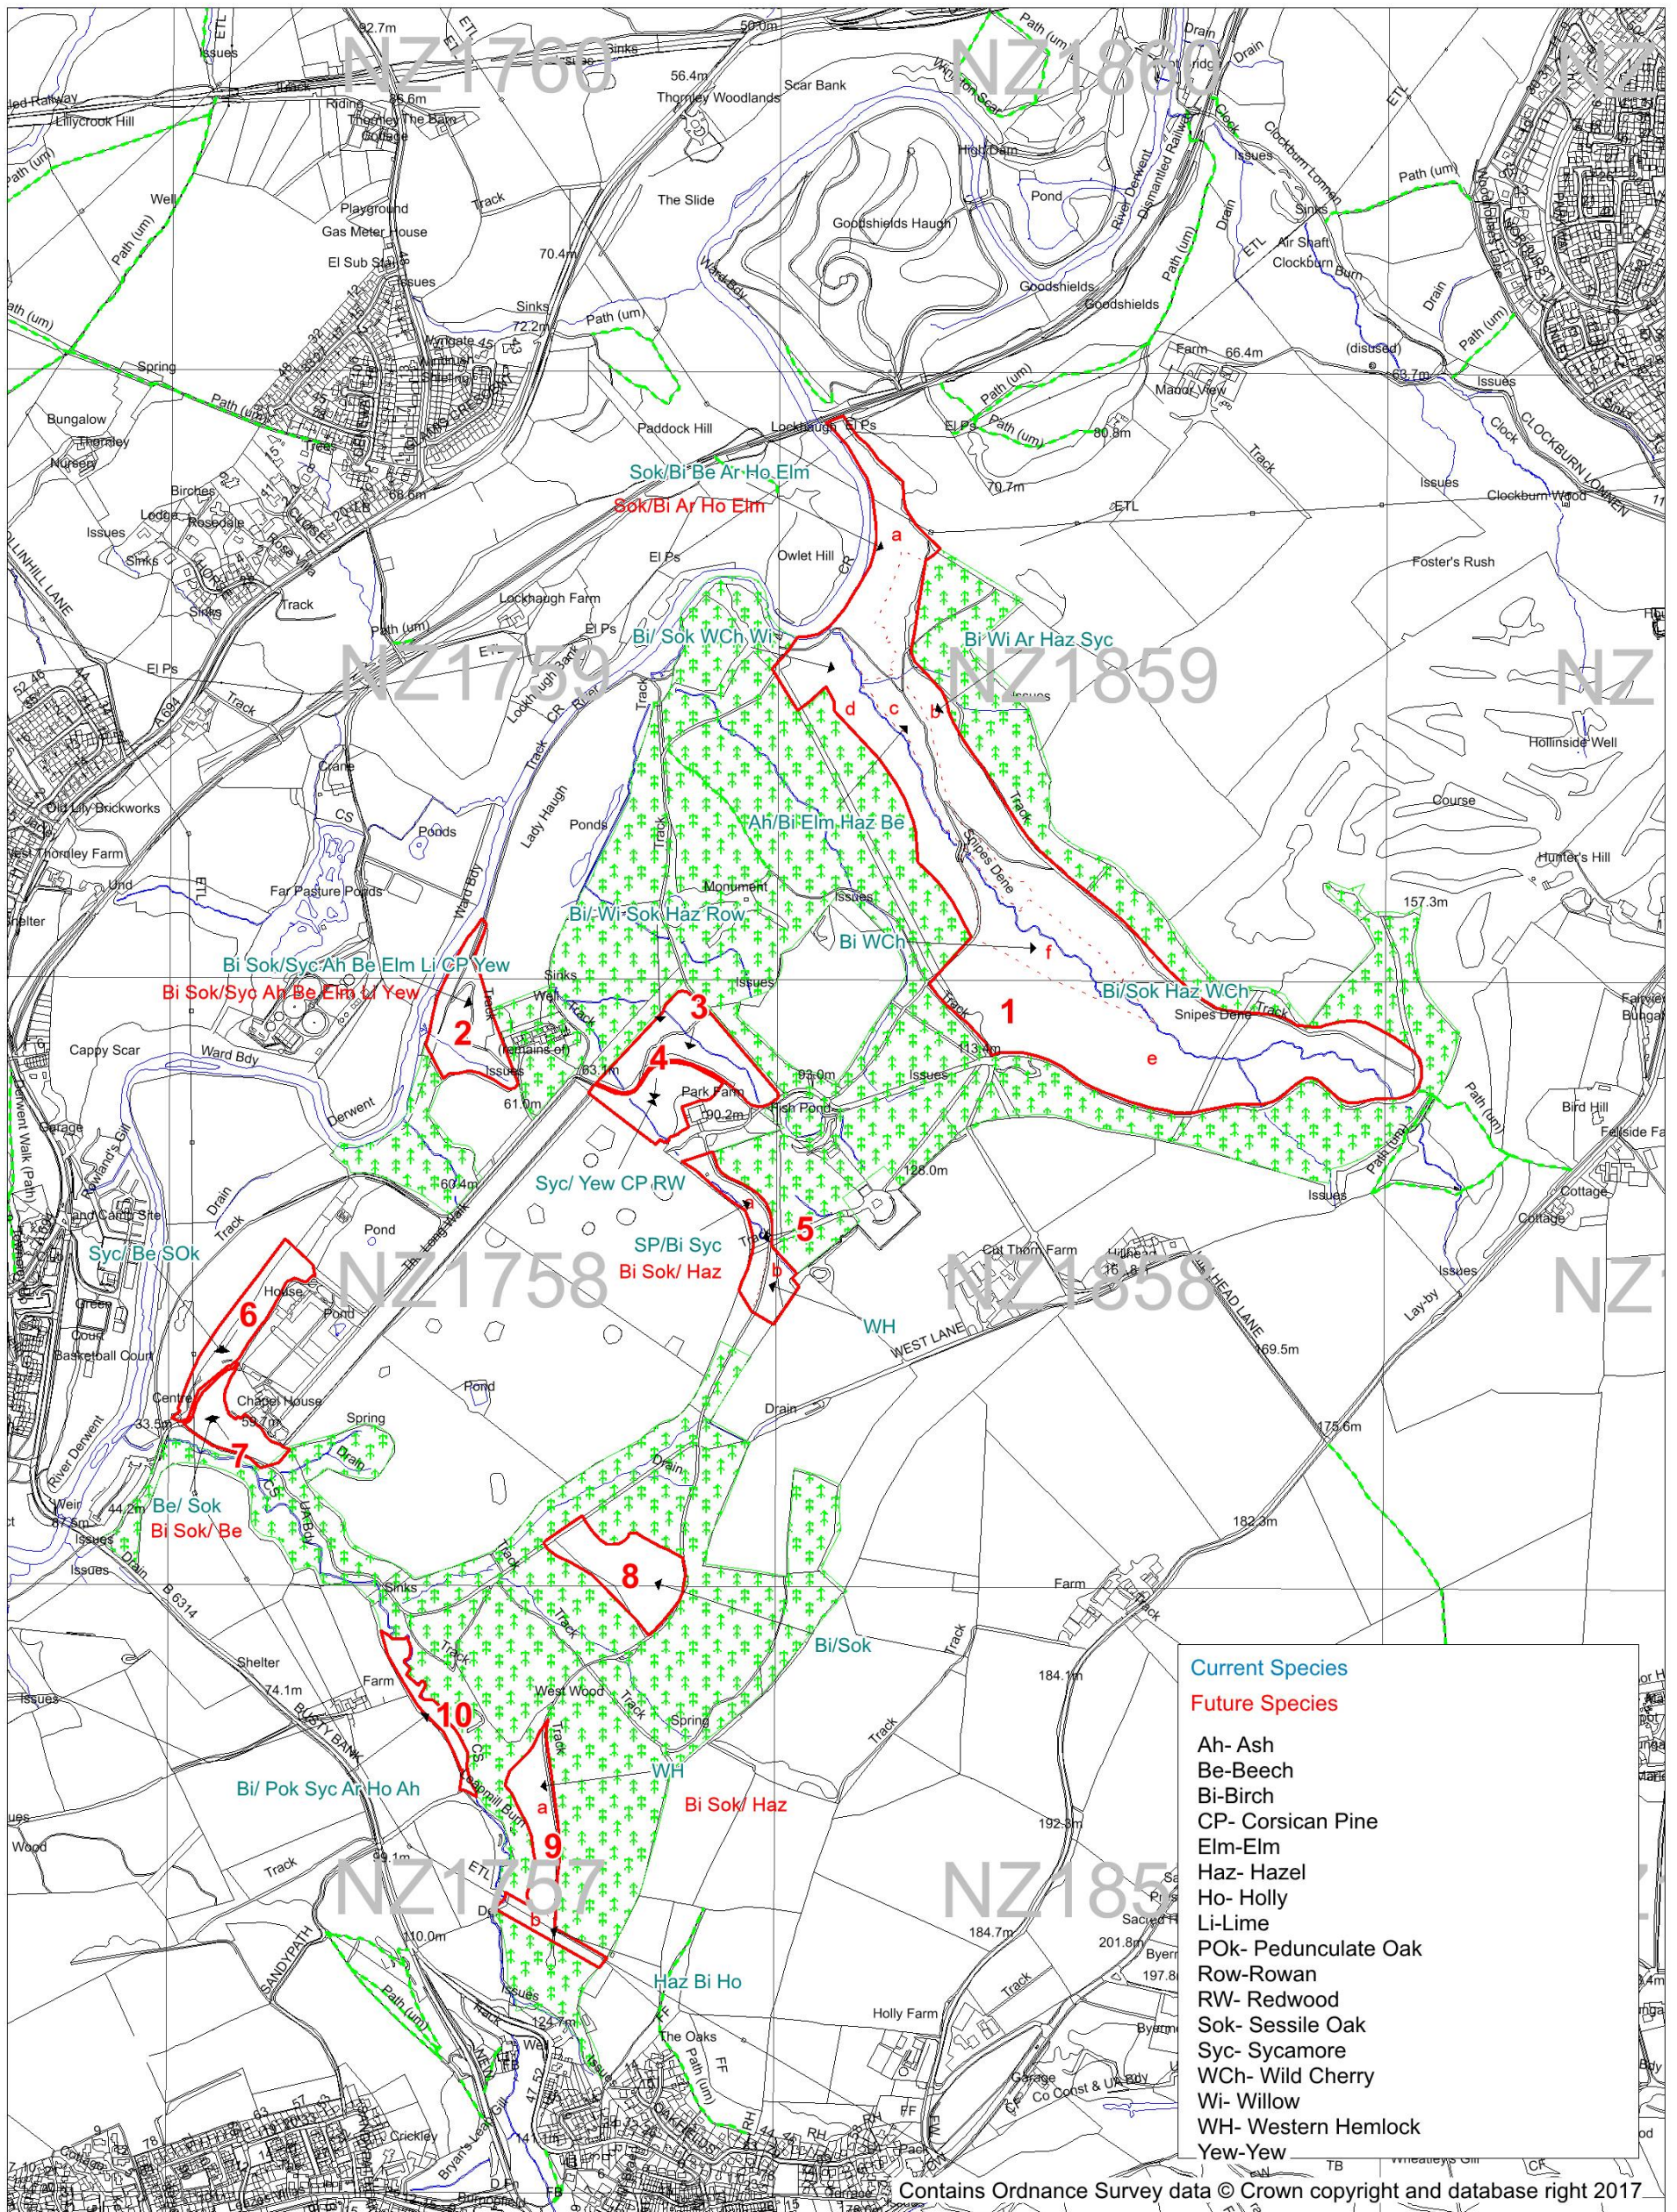

Gibside Forest Plan - Map 1: Compartments
 Scale 1:10000 at A3

Forestry under
 National Trust
 Management
 Control

Forestry under
 Forest Enterprise
 Management
 Control

Prepared by Matt Taylor of
 Forest and Land Ltd. On Behalf of the

 National Trust

Gibside Forest Plan - Map 2: Species

Scale 1:10000 at A3

Forestry under
National Trust
Management
Control

Forestry under
Forest Enterprise
Management
Control

Gibside Forest Plan - Map 3: Work Programme

Scale 1:10000 at A3

Forestry under National Trust Management Control

Forestry under Forest Enterprise Management Control

Prepared by Matt Taylor of Forest and Land Ltd. On Behalf of the National Trust

Gibside Forest Plan - Map 4: Statutory Designations

Scale 1:10000 at A3

Forestry under
National Trust
Management
Control

Forestry under
Forest Enterprise
Management
Control

Gibside Forest Plan - Map 5: Ancient Woodlands, Paths, and Water

Scale 1:10000 at A3