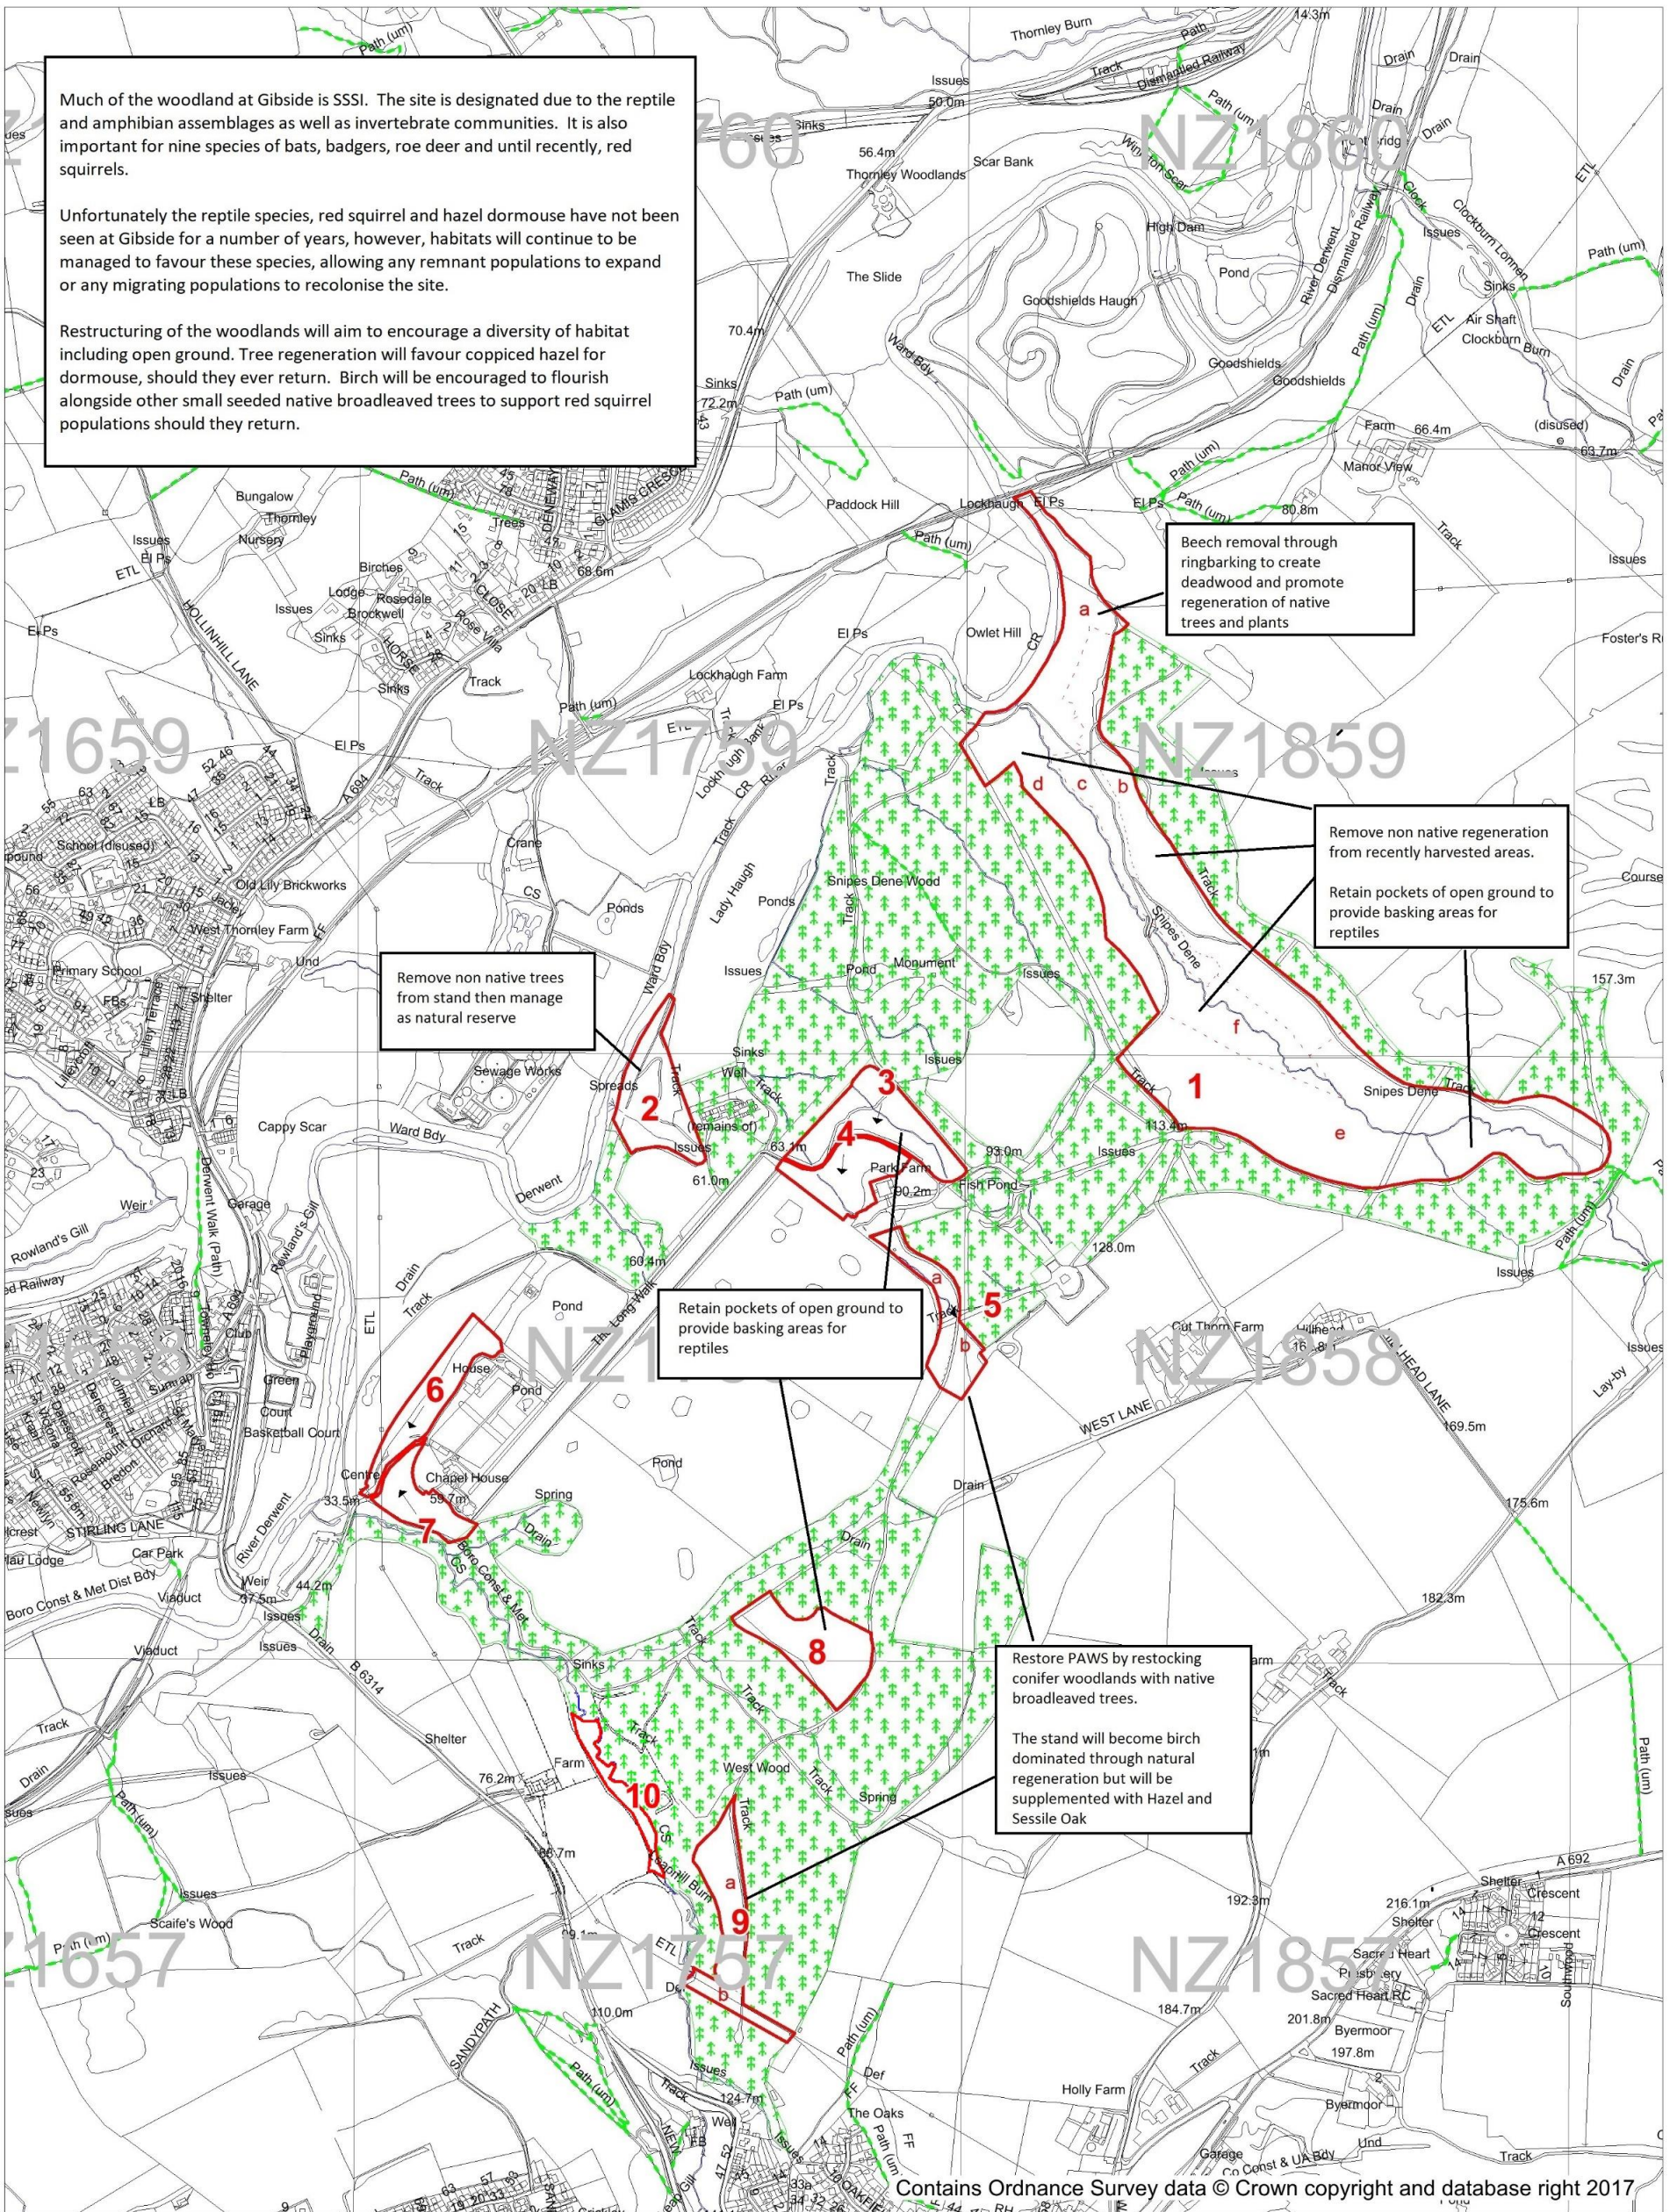

 National Trust

Gibside Forest Plan - Map 2: Species

Scale 1:10000 at A3

Forestry under
National Trust
Management
Control

Forestry under
Forest Enterprise
Management
Control

Gibside Forest Plan - Map 3: Work Programme

Scale 1:10000 at A3

Forestry under
National Trust
Management
Control

Forestry under
Forest Enterprise
Management
Control

Gibside Forest Plan - Map 5: Ancient Woodlands, Paths, and Water

Scale 1:10000 at A3

Forestry under National Trust Management Control

Forestry under Forest Enterprise Management Control

Prepared by Matt Taylor of Forest and Land Ltd. On Behalf of the National Trust

Gibside Forest Plan - Map 7: Biodiversity Strategy