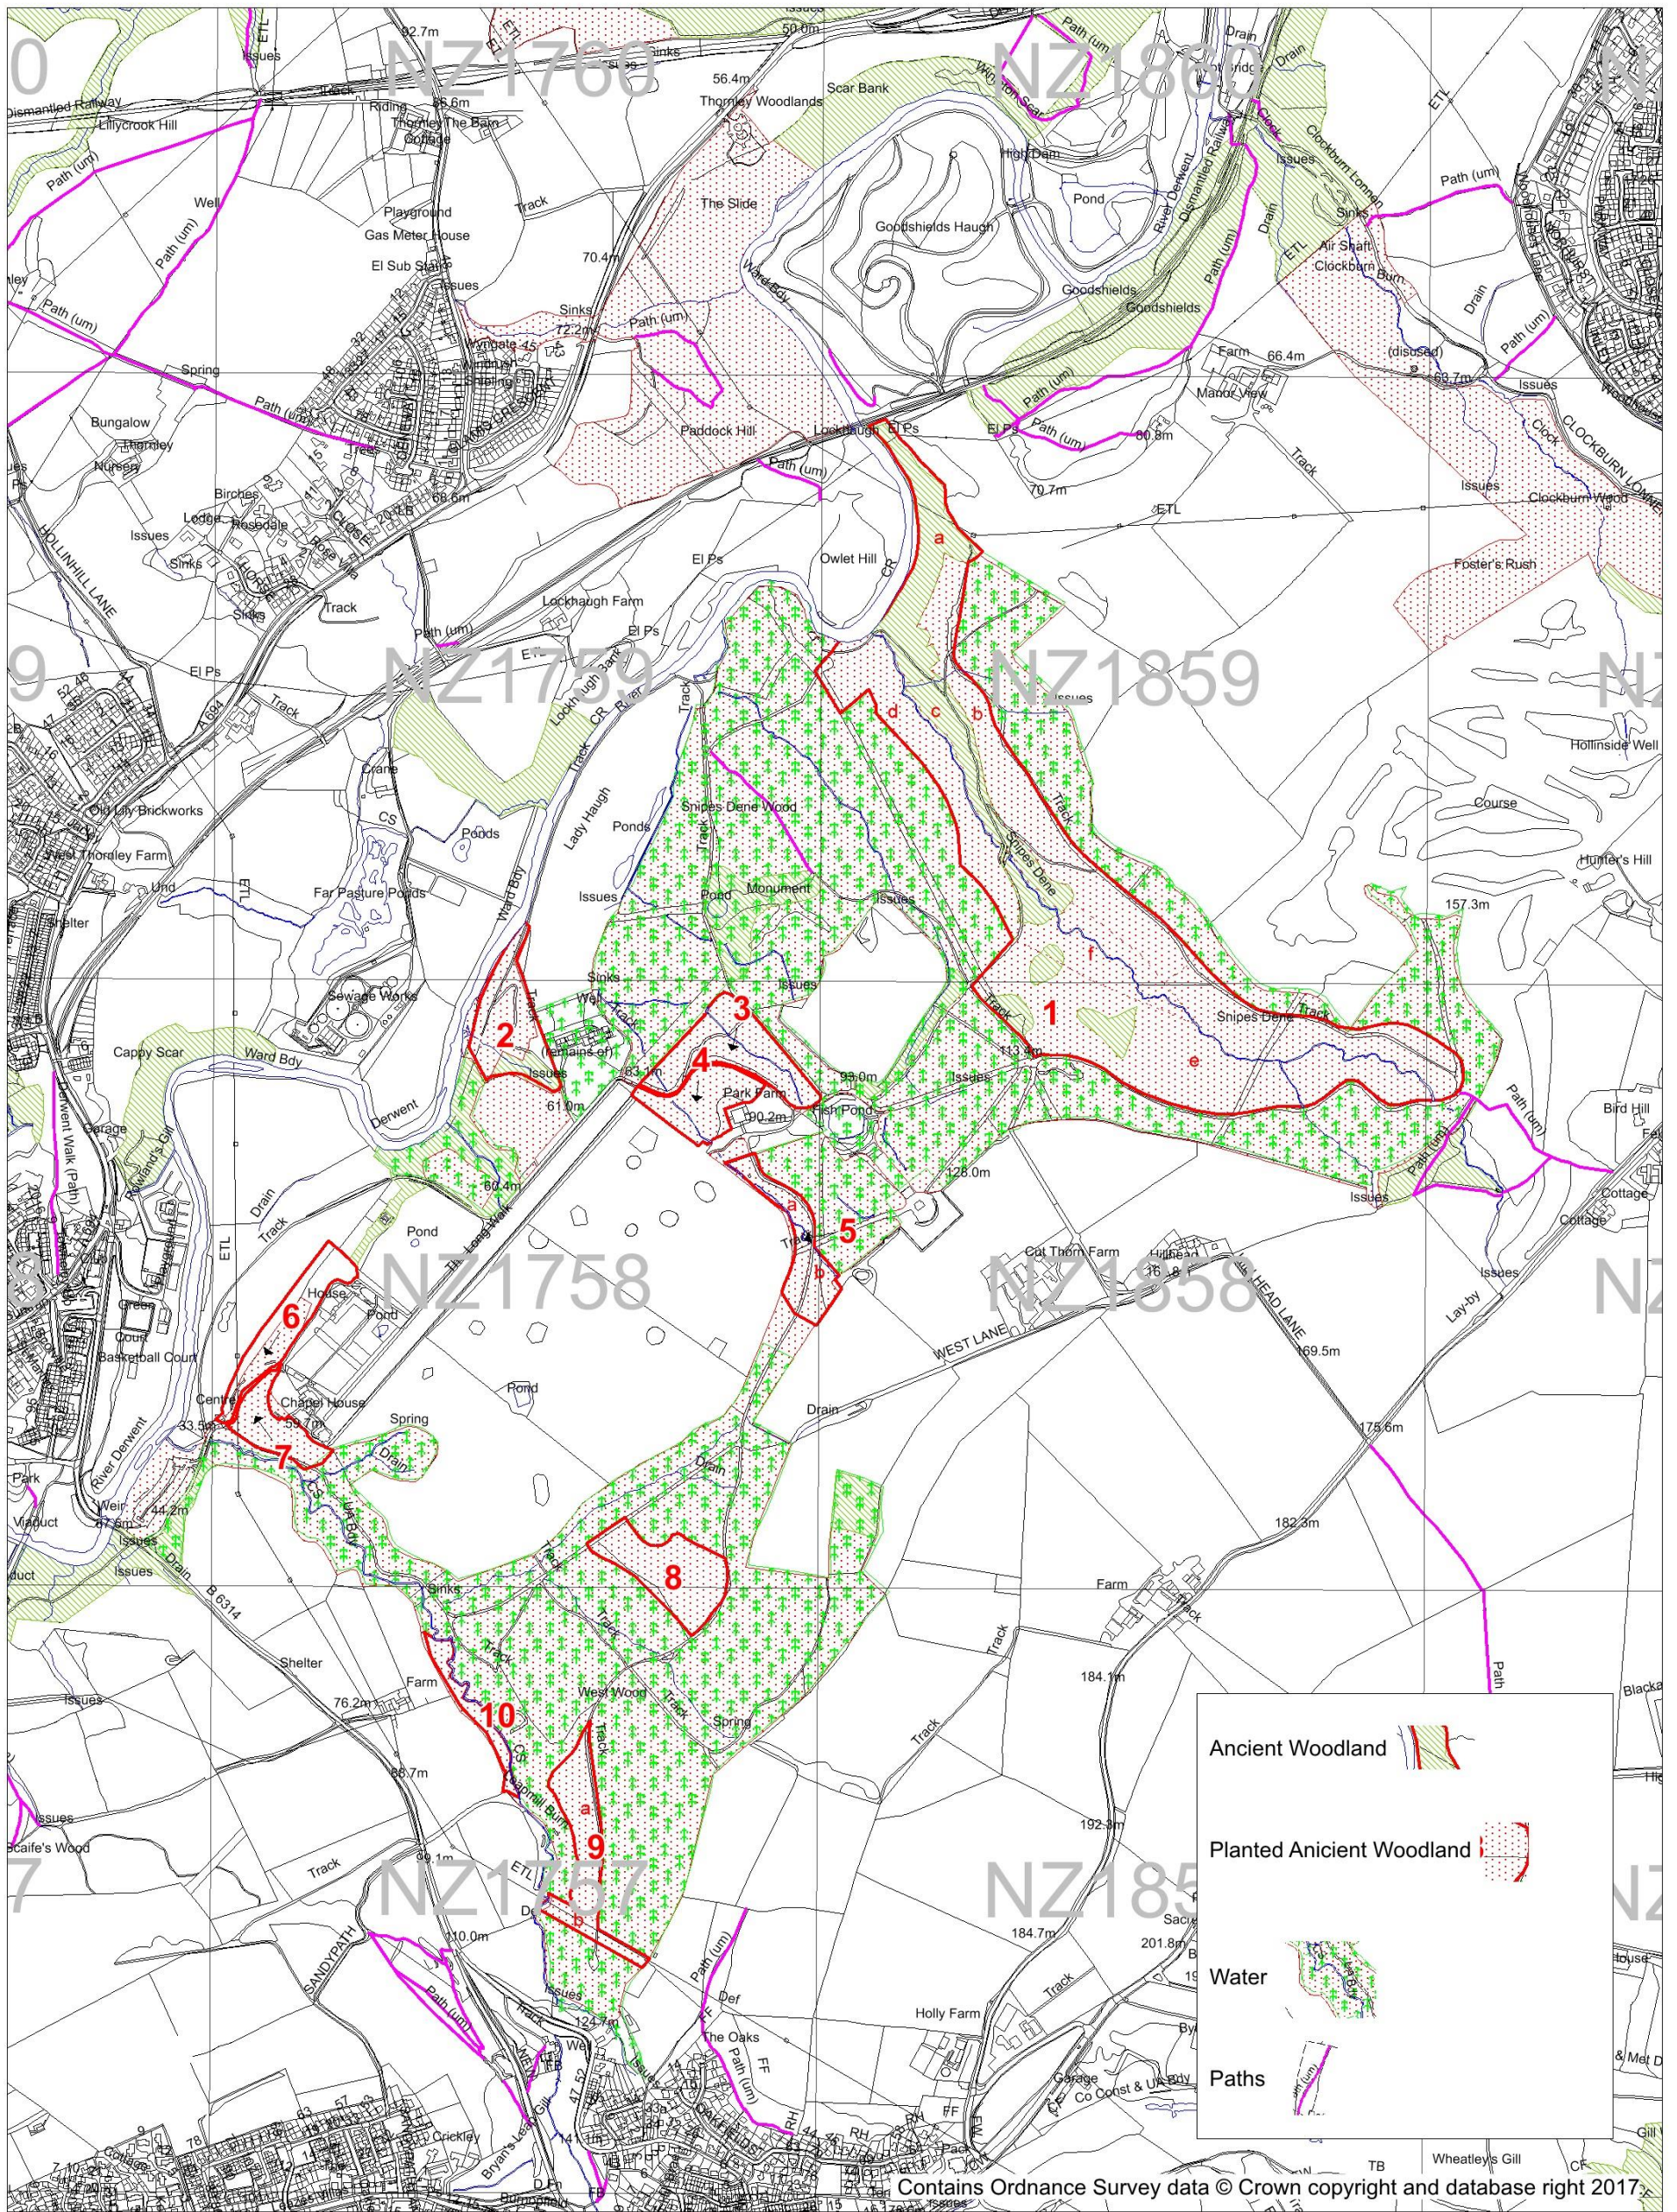

 National Trust

Gibside Forest Plan - Map 2: Species

Scale 1:10000 at A3

Forestry under
National Trust
Management
Control

Forestry under
Forest Enterprise
Management
Control

Gibside Forest Plan - Map 3: Work Programme

Scale 1:10000 at A3

Forestry under National Trust Management Control

Forestry under Forest Enterprise Management Control

Prepared by Matt Taylor of Forest and Land Ltd. On Behalf of the National Trust

Gibside Forest Plan - Map 4: Statutory Designations

Scale 1:10000 at A3

Forestry under
National Trust
Management
Control

Forestry under
Forest Enterprise
Management
Control

Gibside Forest Plan - Map 5: Ancient Woodlands, Paths, and Water

Scale 1:10000 at A3

Forestry under National Trust Management Control

Forestry under Forest Enterprise Management Control

Prepared by Matt Taylor of Forest and Land Ltd. On Behalf of the National Trust

Gibside Forest Plan - Map 7: Biodiversity Strategy