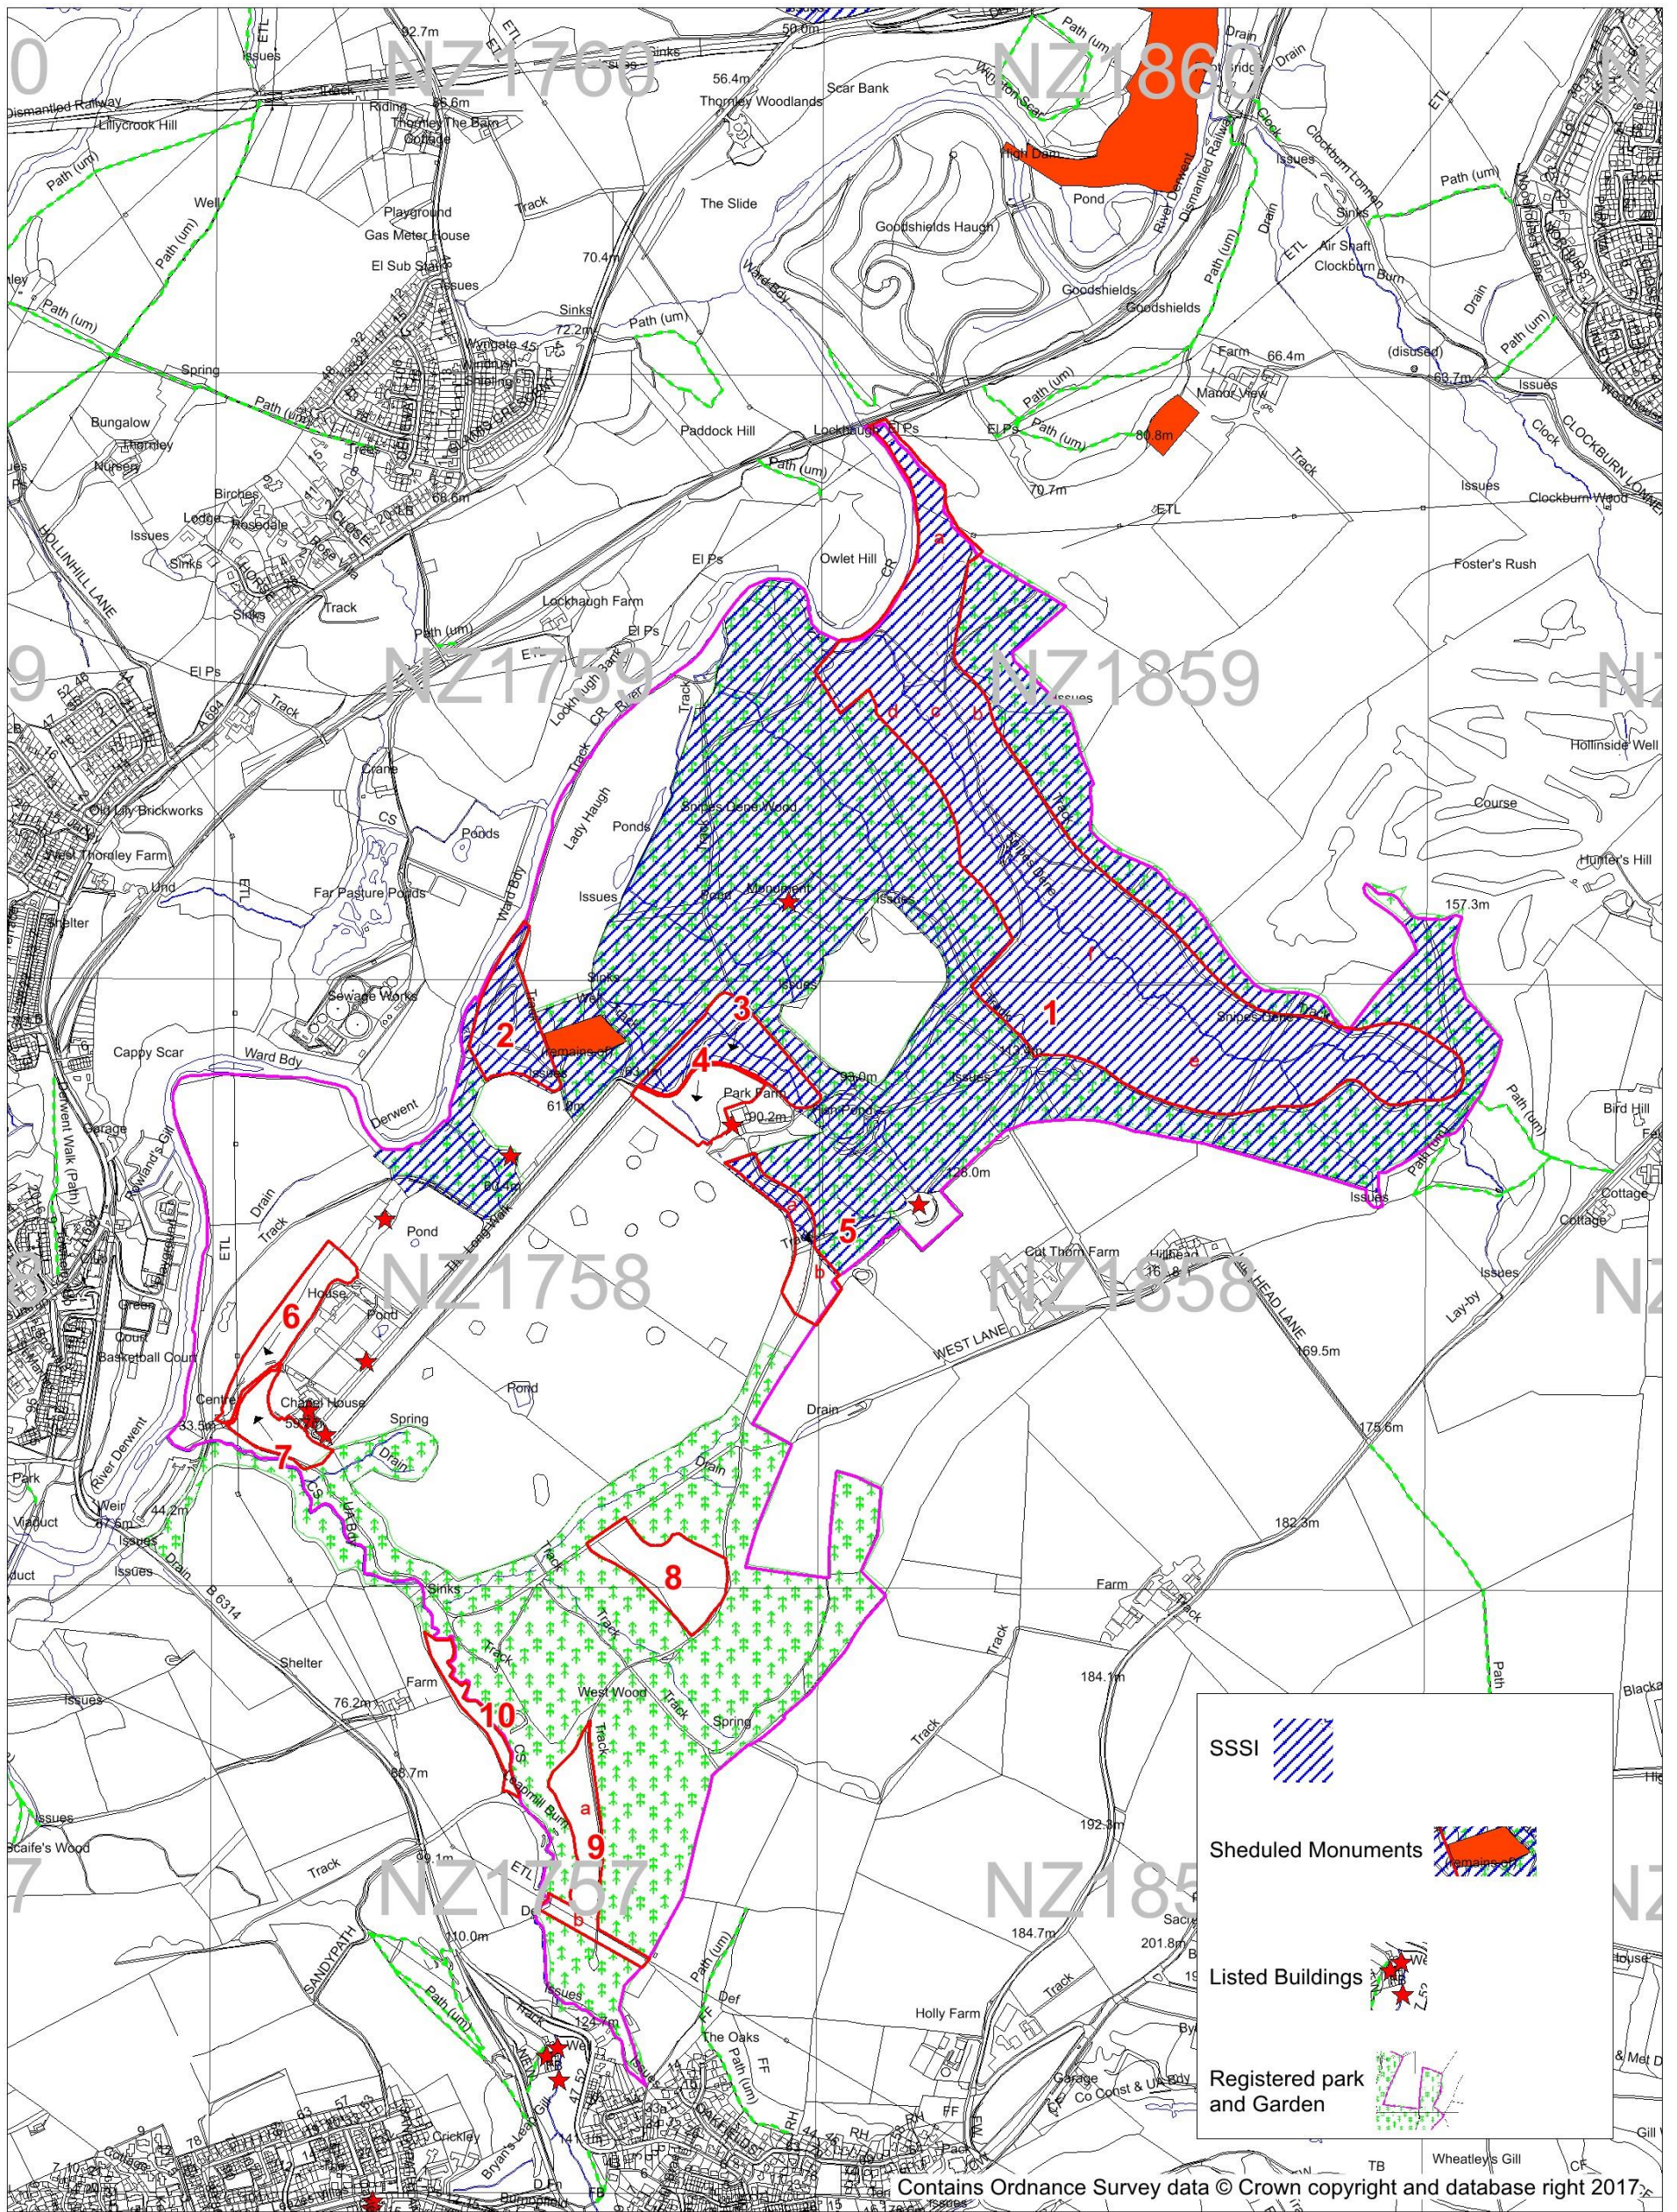

Gibside Forest Plan - Map 1: Compartments
 Scale 1:10000 at A3

Forestry under
 National Trust
 Management
 Control

Forestry under
 Forest Enterprise
 Management
 Control

Prepared by Matt Taylor of
 Forest and Land Ltd. On Behalf of the

 National Trust

Gibside Forest Plan - Map 2: Species

Scale 1:10000 at A3

Forestry under
National Trust
Management
Control

Forestry under
Forest Enterprise
Management
Control

Gibside Forest Plan - Map 3: Work Programme

Scale 1:10000 at A3

Forestry under National Trust Management Control

Forestry under Forest Enterprise Management Control

Prepared by Matt Taylor of Forest and Land Ltd. On Behalf of the National Trust

Gibside Forest Plan - Map 4: Statutory Designations

Scale 1:10000 at A3

Forestry under
National Trust
Management
Control

Forestry under
Forest Enterprise
Management
Control

Gibside Forest Plan - Map 5: Ancient Woodlands, Paths, and Water

Scale 1:10000 at A3