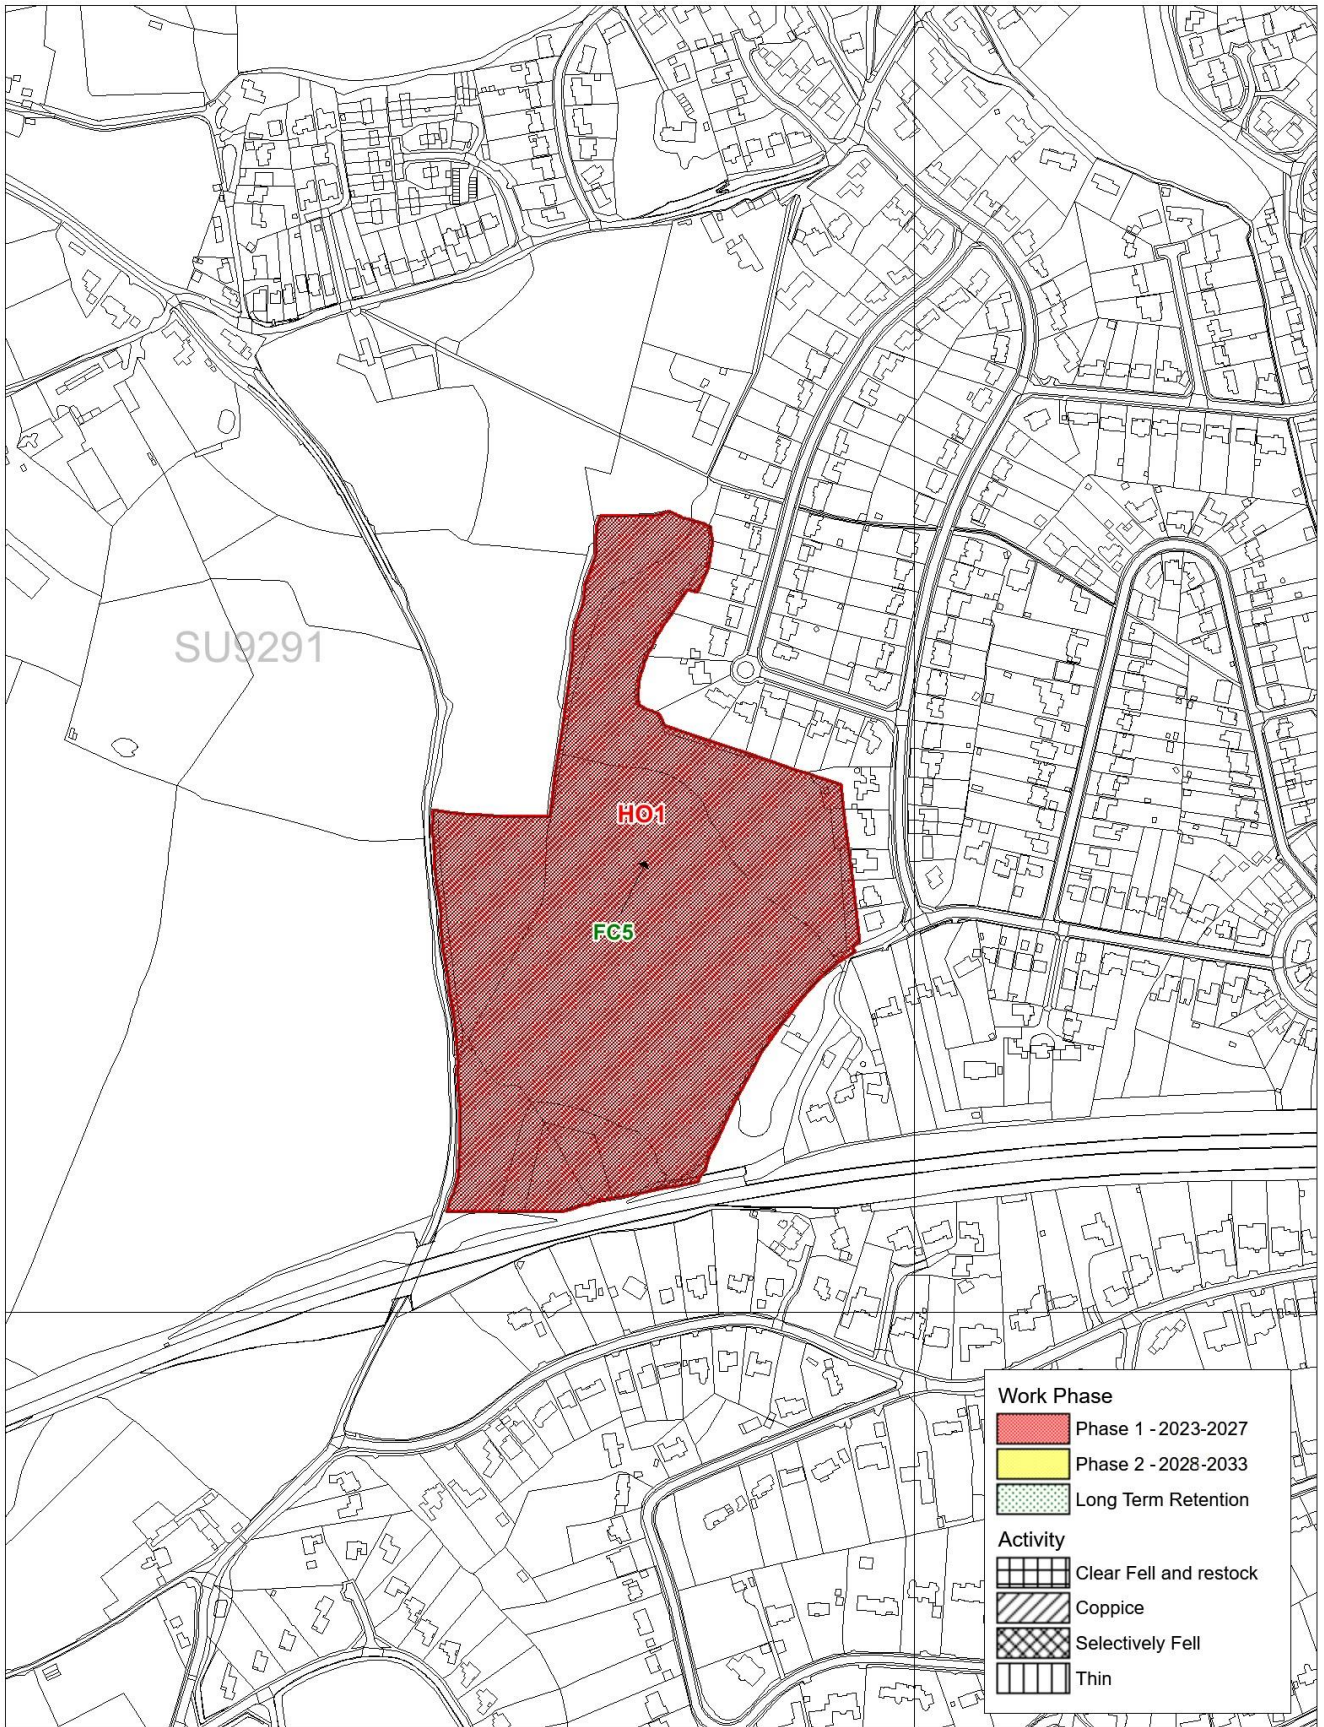

Bradenham Work Map

Scale 1:15000 at A4

Berkshire, Oxfordshire, and Buckinghamshire Woodland Plan - 2022-2032

Buscott and Coleshill Woodland Work Map

Scale 1:25000 at A4

Berkshire, Oxfordshire, and Buckinghamshire Woodland Plan - 2023-2033

Cliveden Work Map

Scale 1:12500 at A4

Berkshire, Oxfordshire, and Buckinghamshire Woodland Plan - 2023-2033

Coombe End Farm Work Map

Scale 1:7500 at A4

Berkshire, Oxfordshire, and Buckinghamshire Woodland Plan - 2023-2033

Coombe Hill and Low Scrubs Work Map

Scale 1:10000 at A4

Berkshire, Oxfordshire, and Buckinghamshire Woodland Plan - 2023-2033

Grey's Court Woodland Work Map

Scale 1:10000 at A4

Berkshire, Oxfordshire, and Buckinghamshire Woodland Plan - 2023-2033

Hogback Wood Work Map

Scale 1:5000 at A4

Berkshire, Oxfordshire, and Buckinghamshire Woodland Plan - 2023-2033

Holies Woodland Work Map

Scale 1:10000 at A4

Berkshire, Oxfordshire, and Buckinghamshire Woodland Plan - 2023-2033