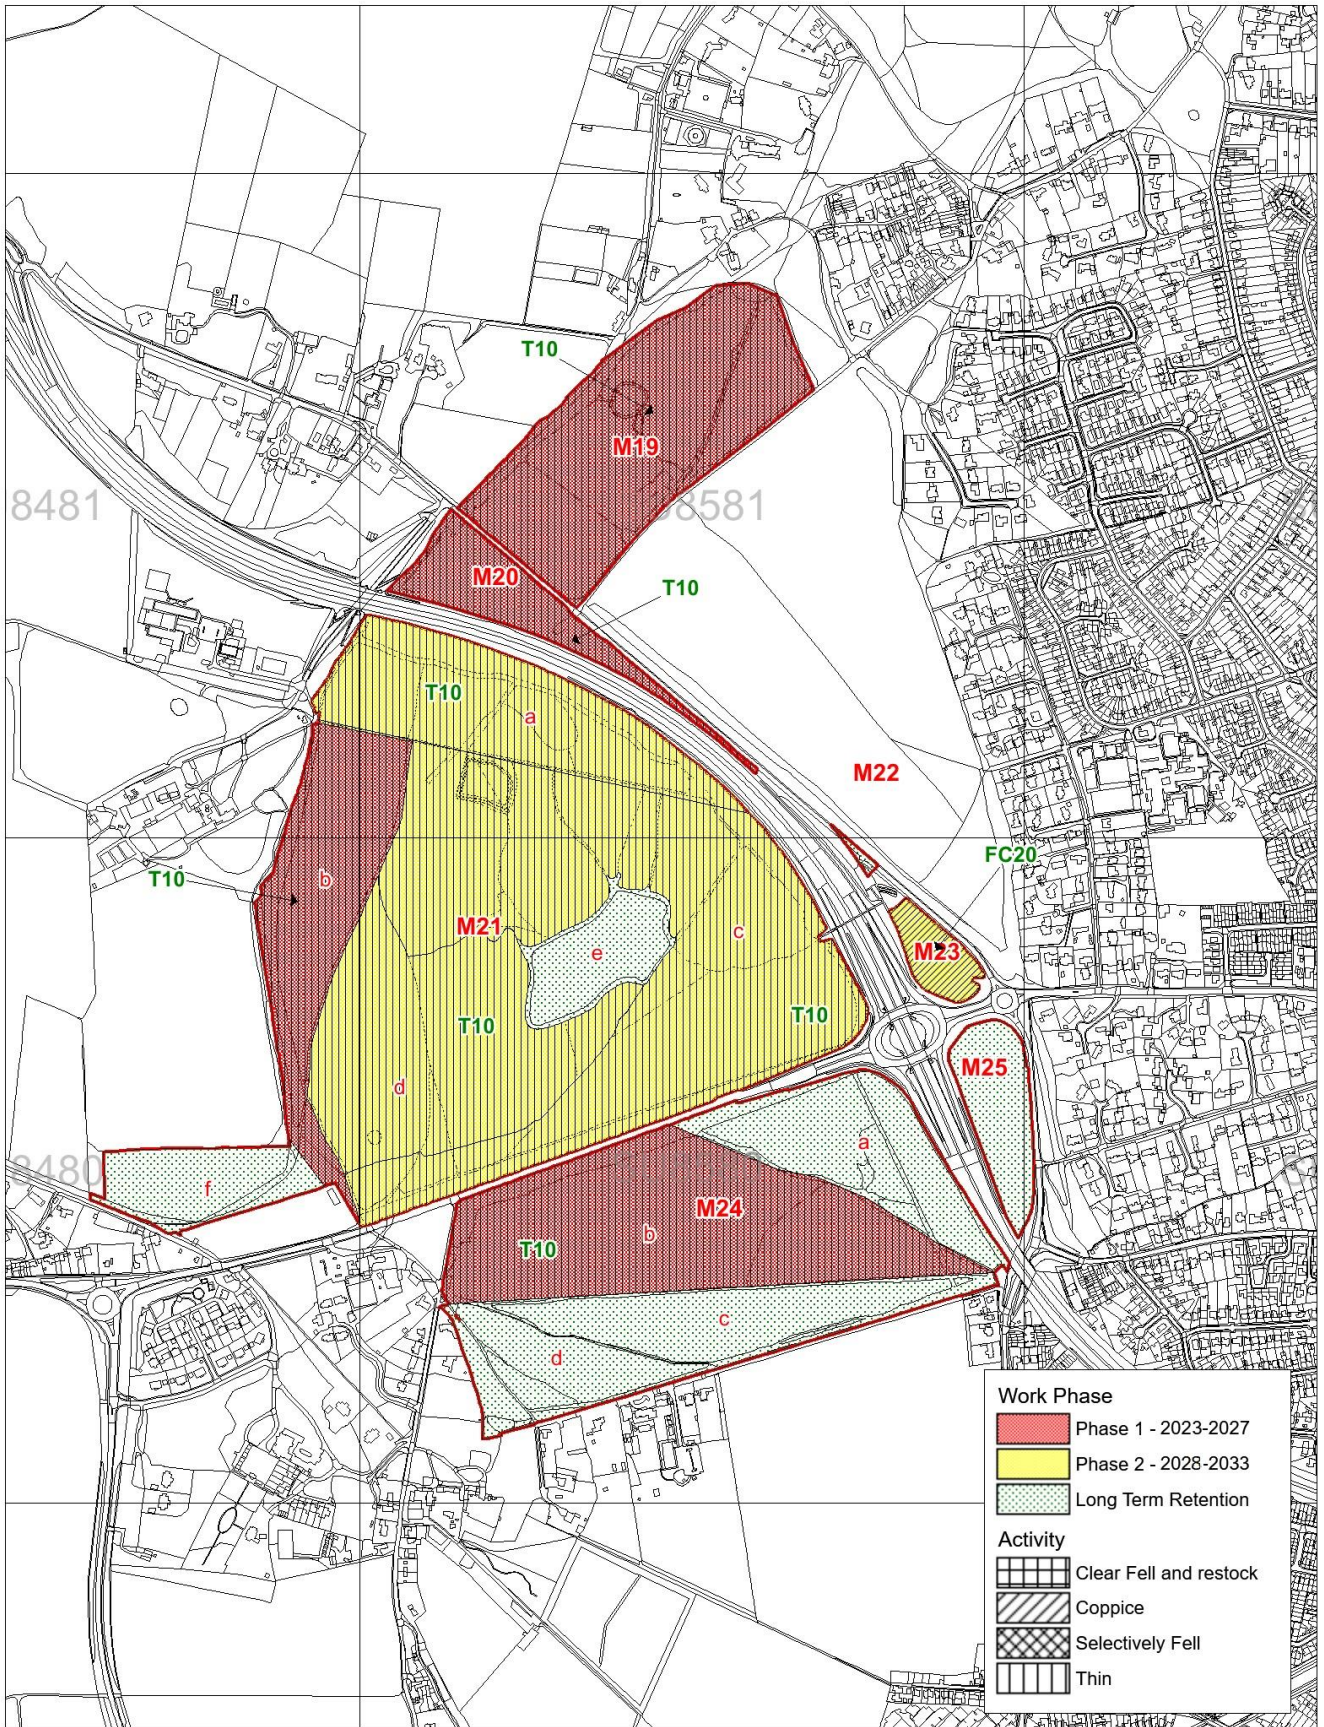

Cliveden Work Map

Scale 1:12500 at A4

Berkshire, Oxfordshire, and Buckinghamshire Woodland Plan - 2023-2033

Coombe End Farm Work Map

Scale 1:7500 at A4

Berkshire, Oxfordshire, and Buckinghamshire Woodland Plan - 2023-2033

Hogback Wood Work Map

Scale 1:5000 at A4

Berkshire, Oxfordshire, and Buckinghamshire Woodland Plan - 2023-2033

Holies Woodland Work Map

Scale 1:10000 at A4

Berkshire, Oxfordshire, and Buckinghamshire Woodland Plan - 2023-2033

Hughenden Work Map

Scale 1:12500 at A4

Berkshire, Oxfordshire, and Buckinghamshire Woodland Plan - 2023-2033

Maidenhead and Cookham 1 Work Map

Scale 1:20000 at A4

Berkshire, Oxfordshire, and Buckinghamshire Woodland Plan - 2023-2033

Maidenhead and Cookham 2 Work Map

Scale 1:10000 at A4

Berkshire, Oxfordshire, and Buckinghamshire Woodland Plan - 2023-2033

Watlington Work Map

Scale 1:12500 at A4

Berkshire, Oxfordshire, and Buckinghamshire Woodland Plan - 2023-2033