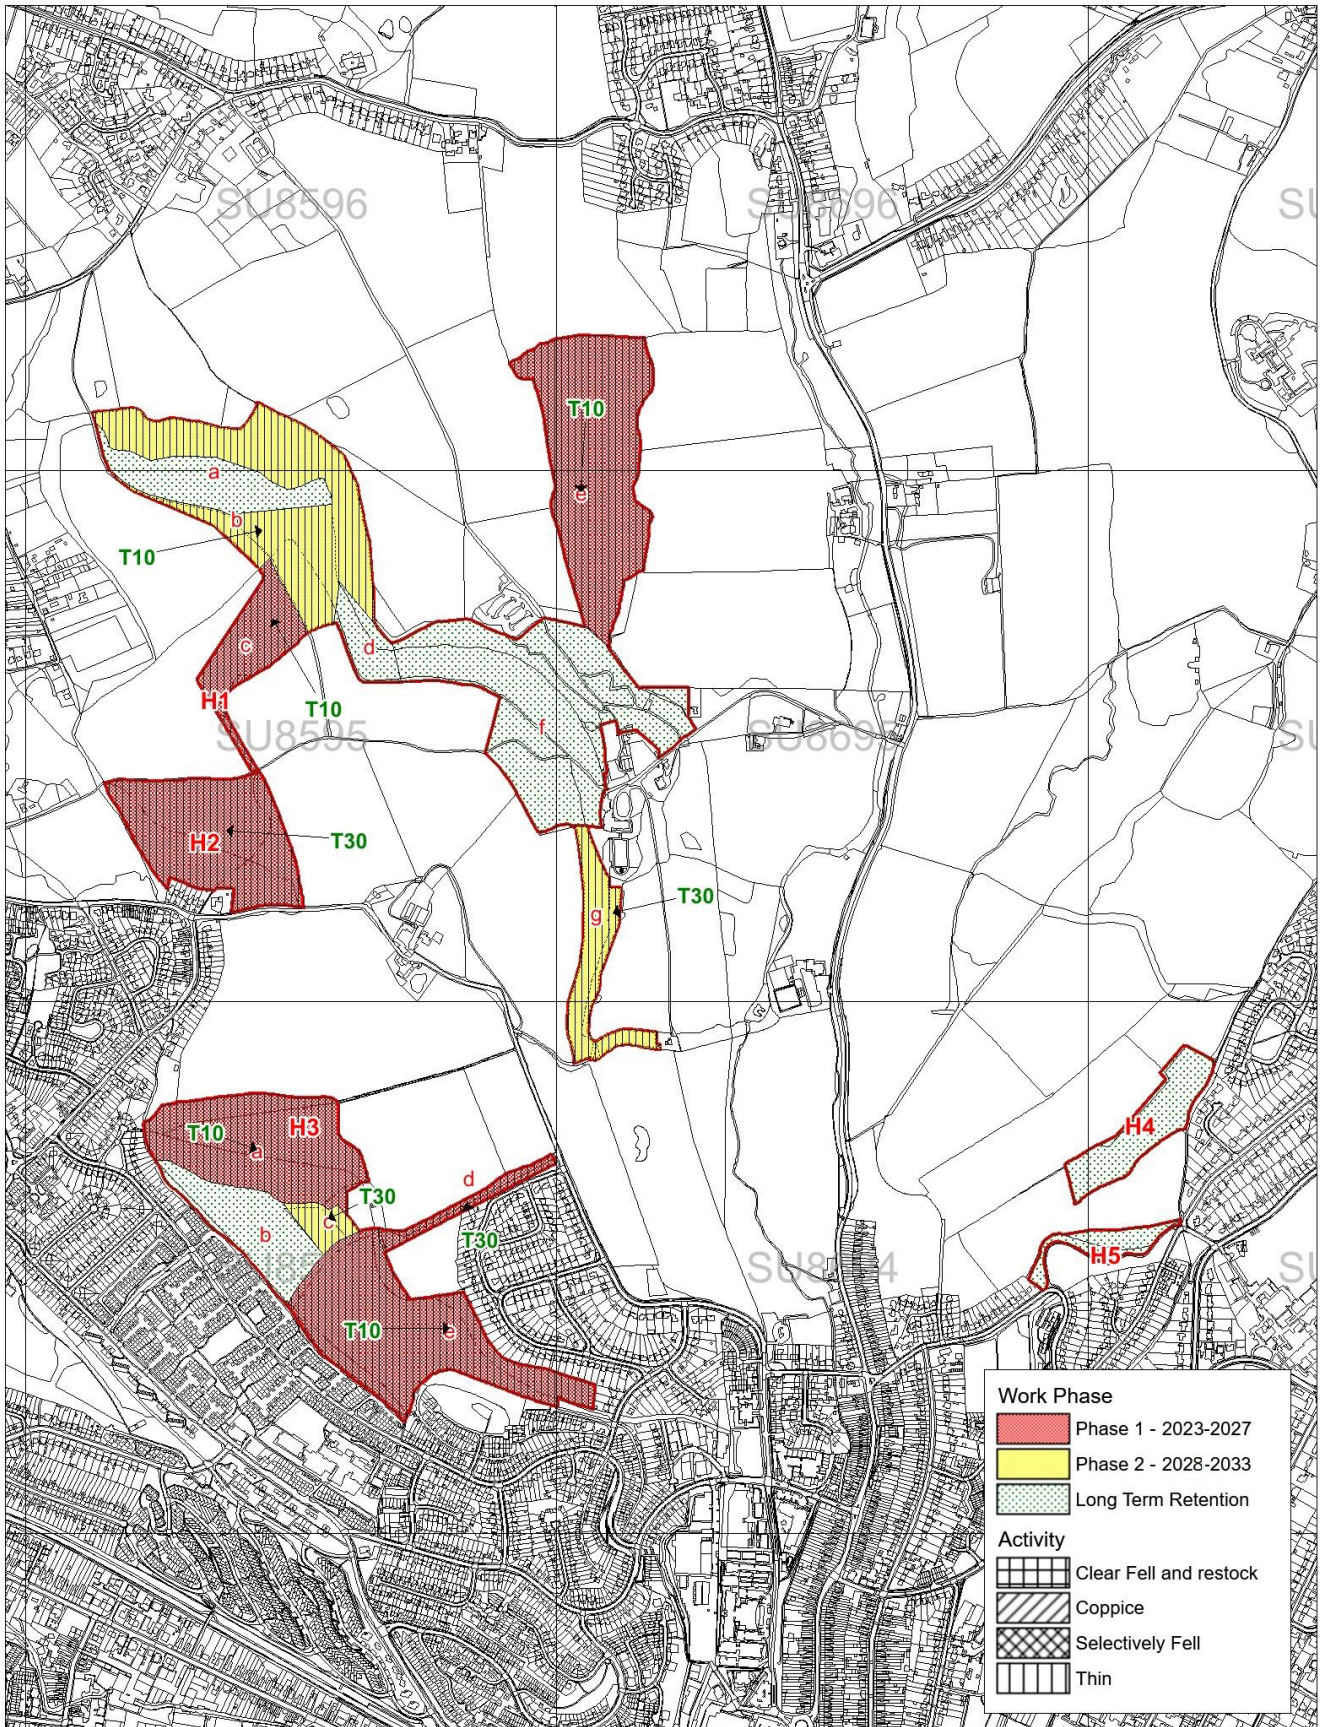

Bradenham Work Map

Scale 1:15000 at A4

Berkshire, Oxfordshire, and Buckinghamshire Woodland Plan - 2022-2032

Buscott and Coleshill Woodland Work Map

Scale 1:25000 at A4

Berkshire, Oxfordshire, and Buckinghamshire Woodland Plan - 2023-2033

Coombe Hill and Low Scrubs Work Map

Scale 1:10000 at A4

Berkshire, Oxfordshire, and Buckinghamshire Woodland Plan - 2023-2033

Grey's Court Woodland Work Map

Scale 1:10000 at A4

Berkshire, Oxfordshire, and Buckinghamshire Woodland Plan - 2023-2033

Hogback Wood Work Map

Scale 1:5000 at A4

Berkshire, Oxfordshire, and Buckinghamshire Woodland Plan - 2023-2033

Holies Woodland Work Map

Scale 1:10000 at A4

Berkshire, Oxfordshire, and Buckinghamshire Woodland Plan - 2023-2033

Hughenden Work Map

Scale 1:12500 at A4

Berkshire, Oxfordshire, and Buckinghamshire Woodland Plan - 2023-2033

Maidenhead and Cookham 1 Work Map

Scale 1:20000 at A4

Berkshire, Oxfordshire, and Buckinghamshire Woodland Plan - 2023-2033