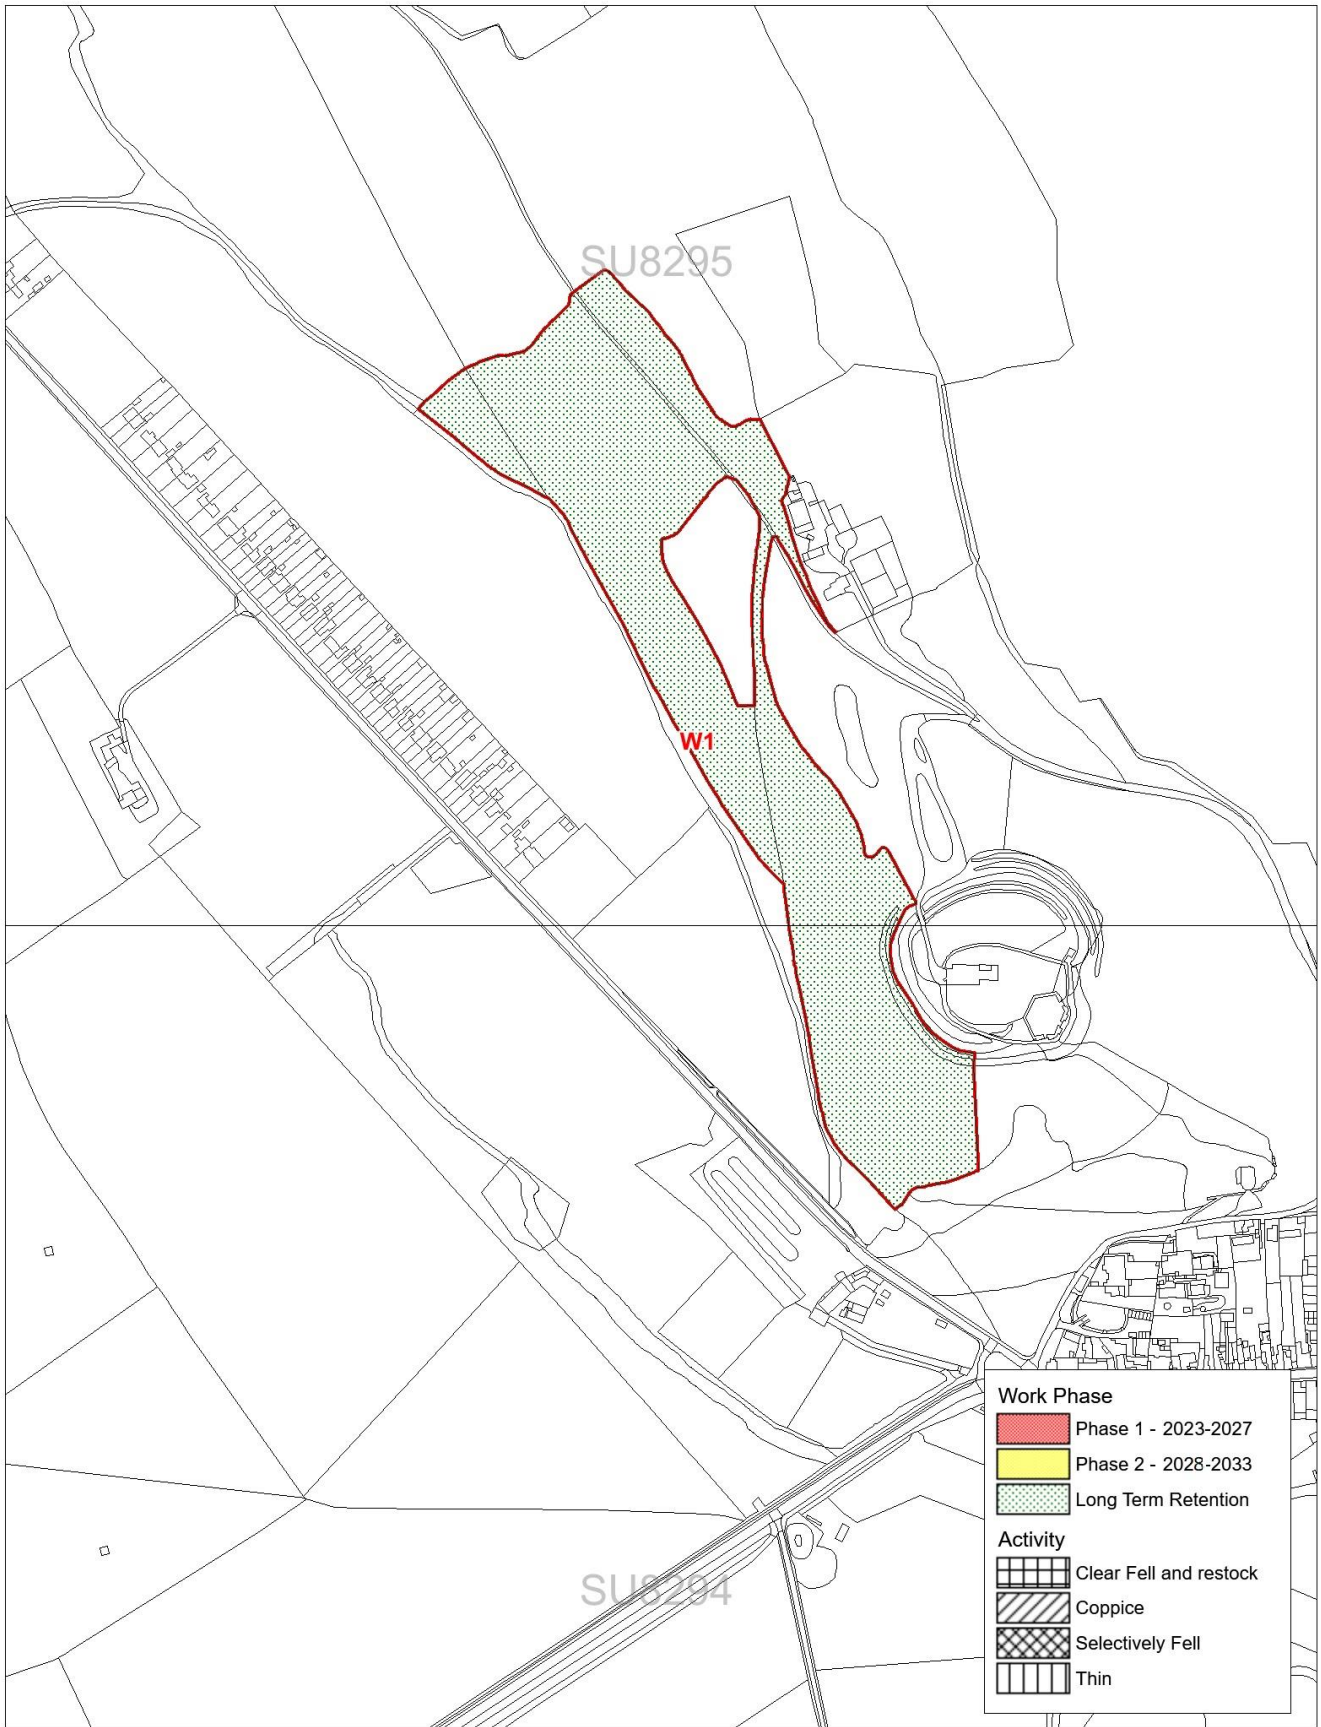

Cliveden Work Map

Scale 1:12500 at A4

Berkshire, Oxfordshire, and Buckinghamshire Woodland Plan - 2023-2033

Coombe End Farm Work Map

Scale 1:7500 at A4

Berkshire, Oxfordshire, and Buckinghamshire Woodland Plan - 2023-2033

Hughenden Work Map

Scale 1:12500 at A4

Berkshire, Oxfordshire, and Buckinghamshire Woodland Plan - 2023-2033

Maidenhead and Cookham 1 Work Map

Scale 1:20000 at A4

Berkshire, Oxfordshire, and Buckinghamshire Woodland Plan - 2023-2033

Maidenhead and Cookham 2 Work Map

Scale 1:10000 at A4

Berkshire, Oxfordshire, and Buckinghamshire Woodland Plan - 2023-2033

Watlington Work Map

Scale 1:12500 at A4

Berkshire, Oxfordshire, and Buckinghamshire Woodland Plan - 2023-2033

West Wycombe Work Map

Scale 1:5000 at A4