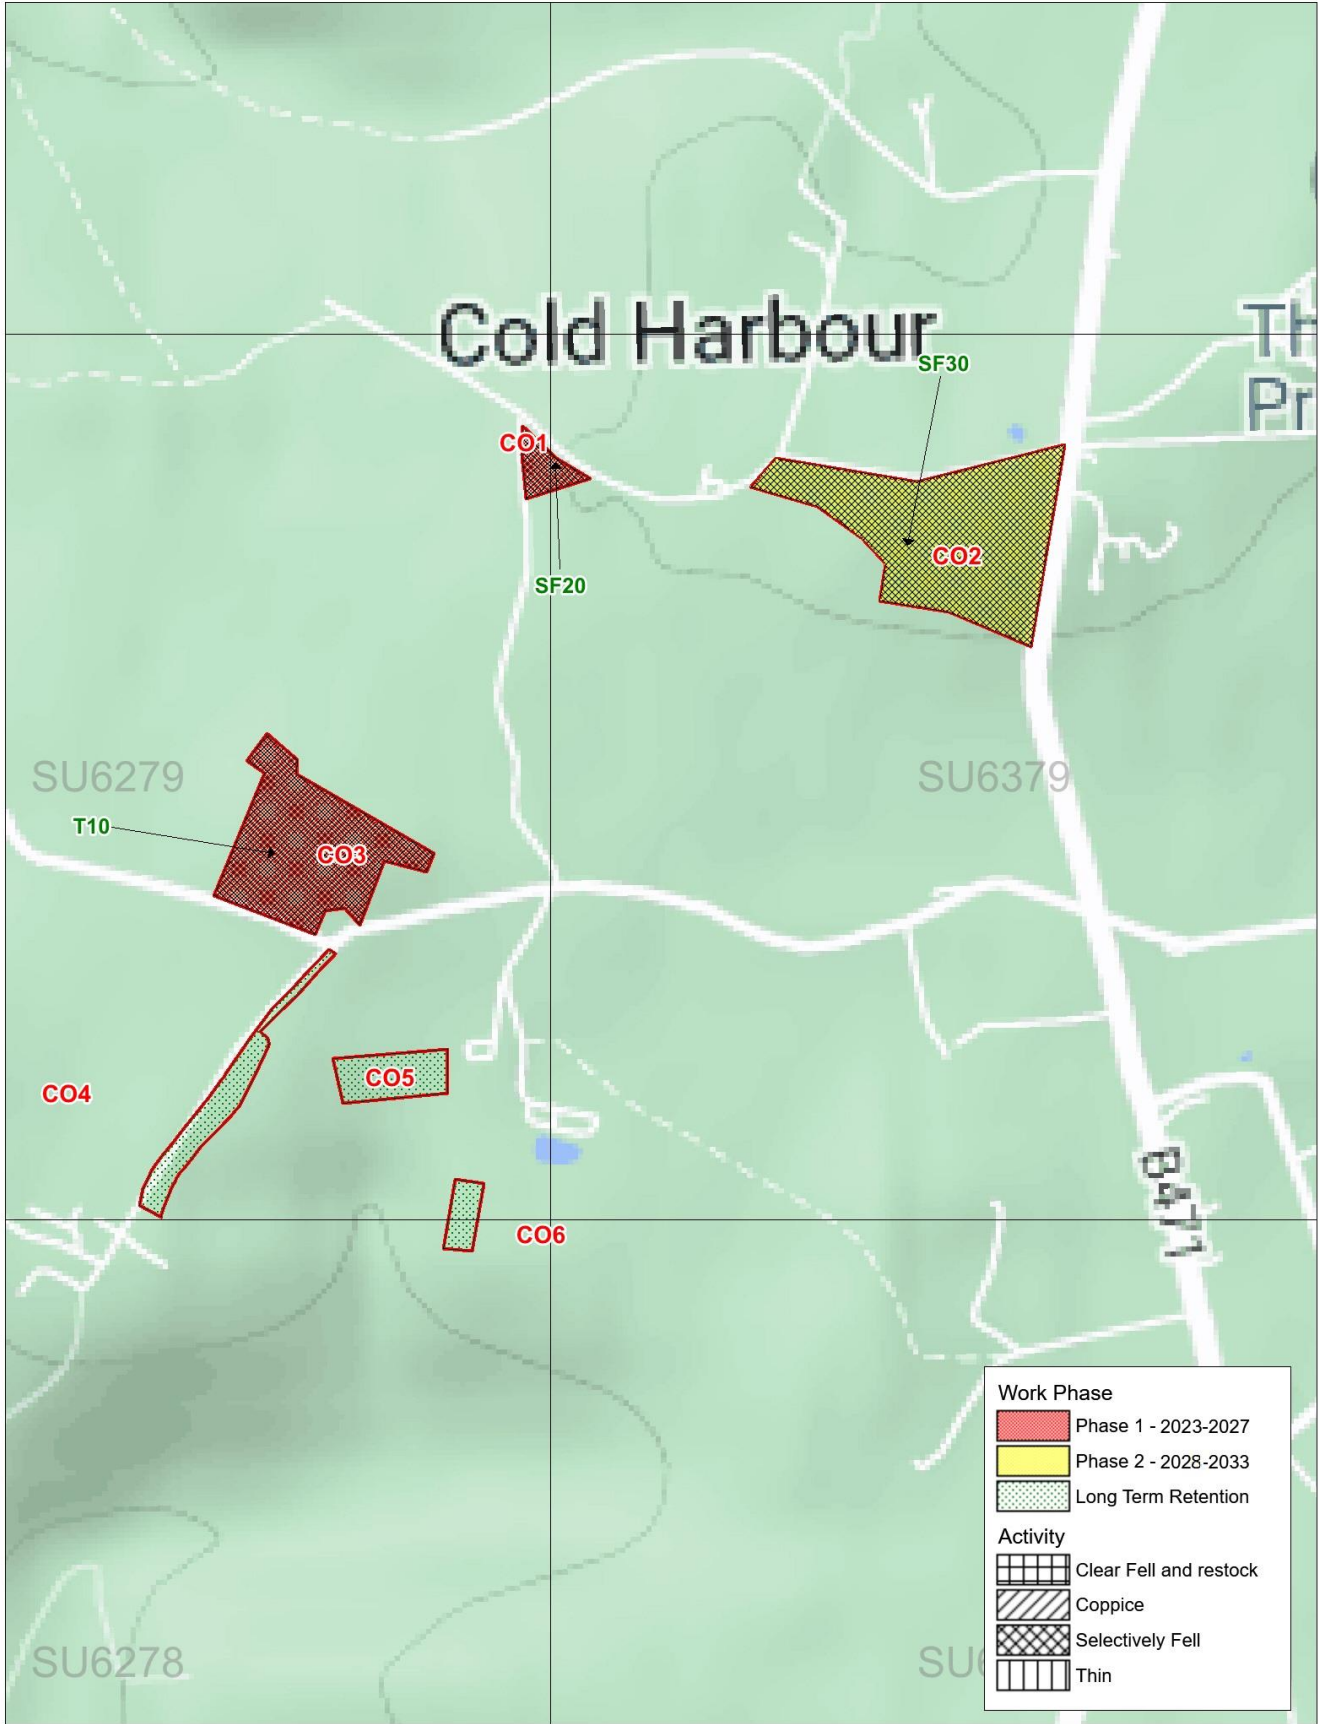

Scale 1:10000 at A4

Berkshire, Oxfordshire, and Buckinghamshire Woodland Plan - 2023-2033

Basildon Park Woodland Work Map

Scale 1:10000 at A4

Berkshire, Oxfordshire, and Buckinghamshire Woodland Plan - 2023-2033

Bradenham Work Map

Scale 1:15000 at A4

Berkshire, Oxfordshire, and Buckinghamshire Woodland Plan - 2022-2032

Buscott and Coleshill Woodland Work Map

Scale 1:25000 at A4

Berkshire, Oxfordshire, and Buckinghamshire Woodland Plan - 2023-2033

Cliveden Work Map

Scale 1:12500 at A4

Berkshire, Oxfordshire, and Buckinghamshire Woodland Plan - 2023-2033

Coombe End Farm Work Map

Scale 1:7500 at A4

Berkshire, Oxfordshire, and Buckinghamshire Woodland Plan - 2023-2033

Coombe Hill and Low Scrubs Work Map

Scale 1:10000 at A4

Berkshire, Oxfordshire, and Buckinghamshire Woodland Plan - 2023-2033

Grey's Court Woodland Work Map

Scale 1:10000 at A4

Berkshire, Oxfordshire, and Buckinghamshire Woodland Plan - 2023-2033