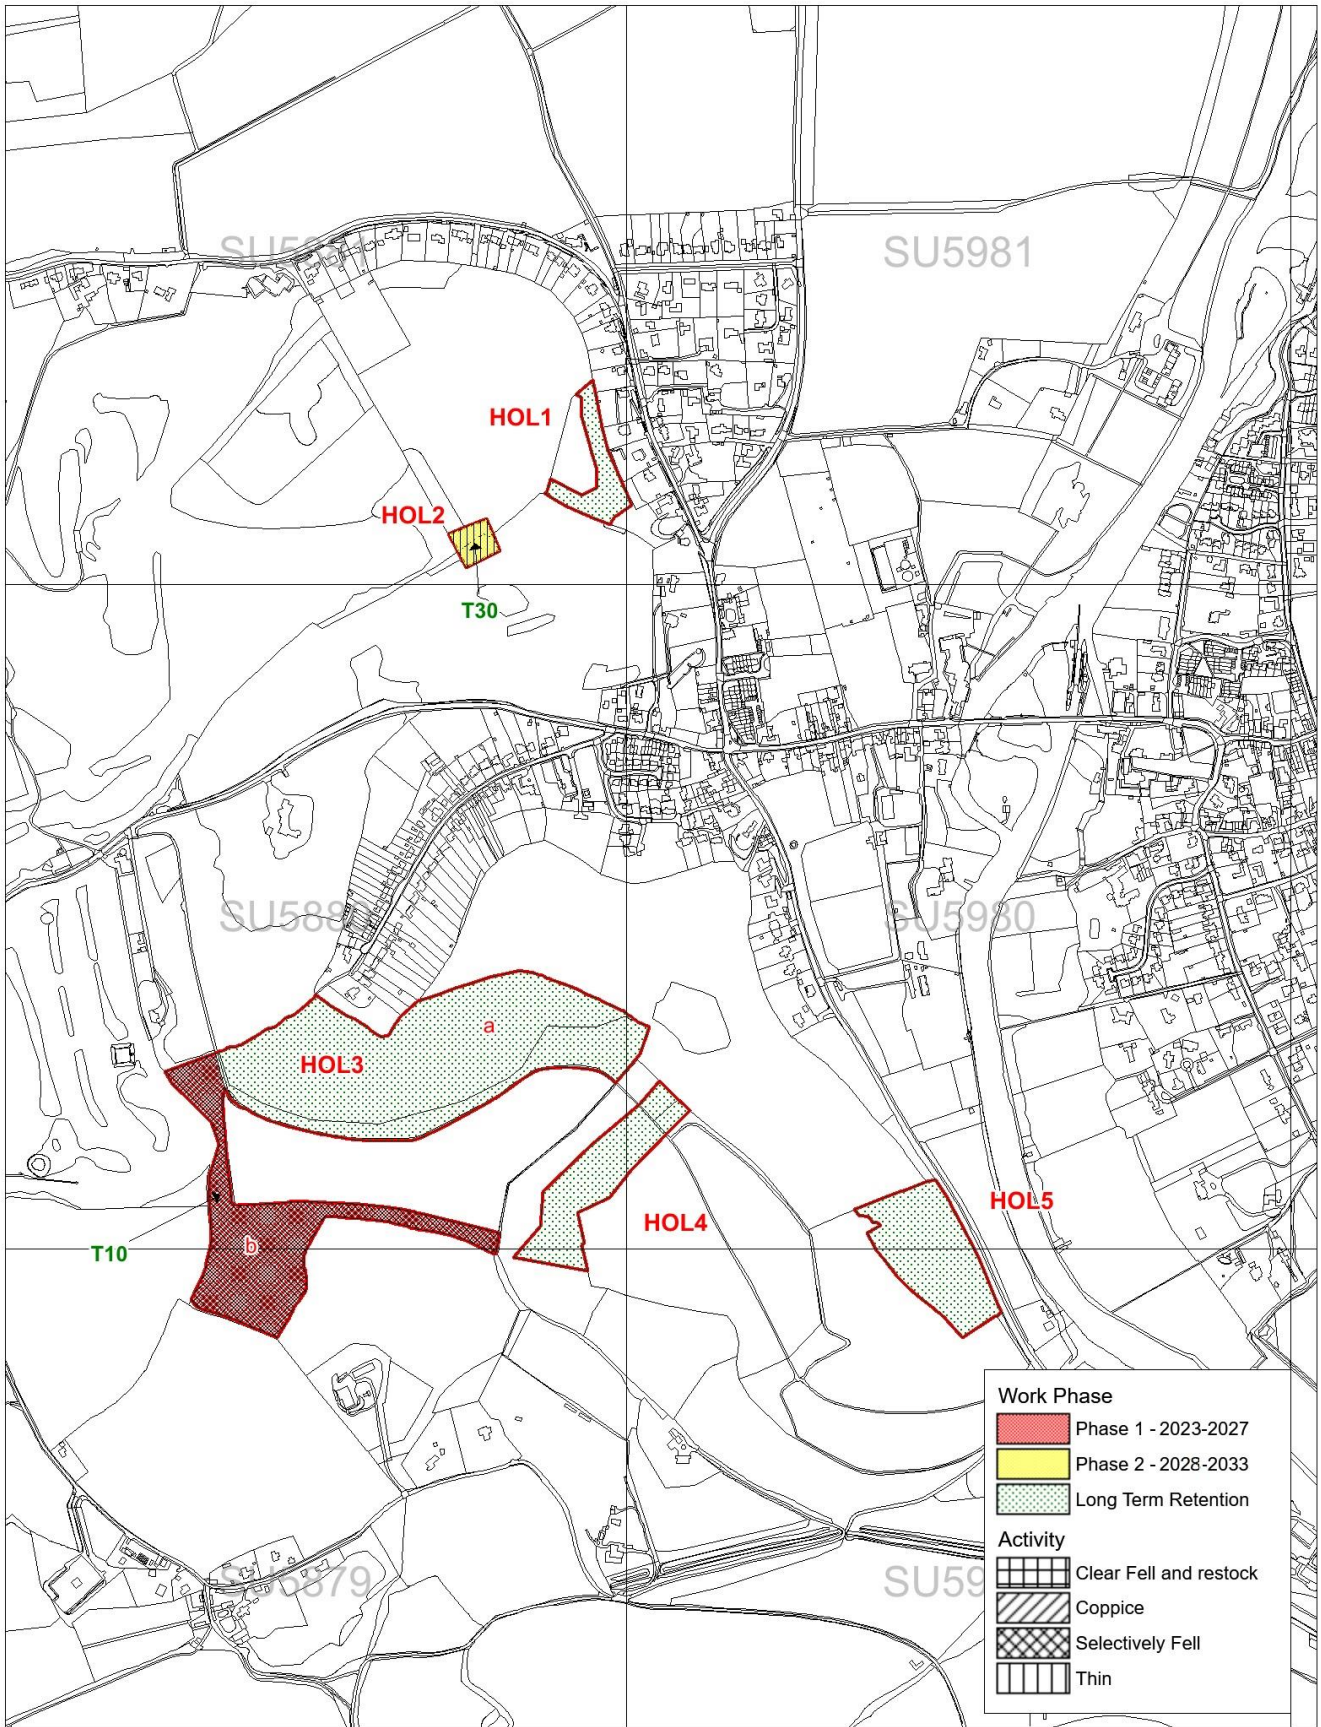

Bradenham Work Map

Scale 1:15000 at A4

Berkshire, Oxfordshire, and Buckinghamshire Woodland Plan - 2022-2032

Buscott and Coleshill Woodland Work Map

Scale 1:25000 at A4

Berkshire, Oxfordshire, and Buckinghamshire Woodland Plan - 2023-2033

Cliveden Work Map

Scale 1:12500 at A4

Berkshire, Oxfordshire, and Buckinghamshire Woodland Plan - 2023-2033

Coombe End Farm Work Map

Scale 1:7500 at A4

Berkshire, Oxfordshire, and Buckinghamshire Woodland Plan - 2023-2033

Coombe Hill and Low Scrubs Work Map

Scale 1:10000 at A4

Berkshire, Oxfordshire, and Buckinghamshire Woodland Plan - 2023-2033

Grey's Court Woodland Work Map

Scale 1:10000 at A4

Berkshire, Oxfordshire, and Buckinghamshire Woodland Plan - 2023-2033

Hogback Wood Work Map

Scale 1:5000 at A4

Berkshire, Oxfordshire, and Buckinghamshire Woodland Plan - 2023-2033

Holies Woodland Work Map

Scale 1:10000 at A4

Berkshire, Oxfordshire, and Buckinghamshire Woodland Plan - 2023-2033