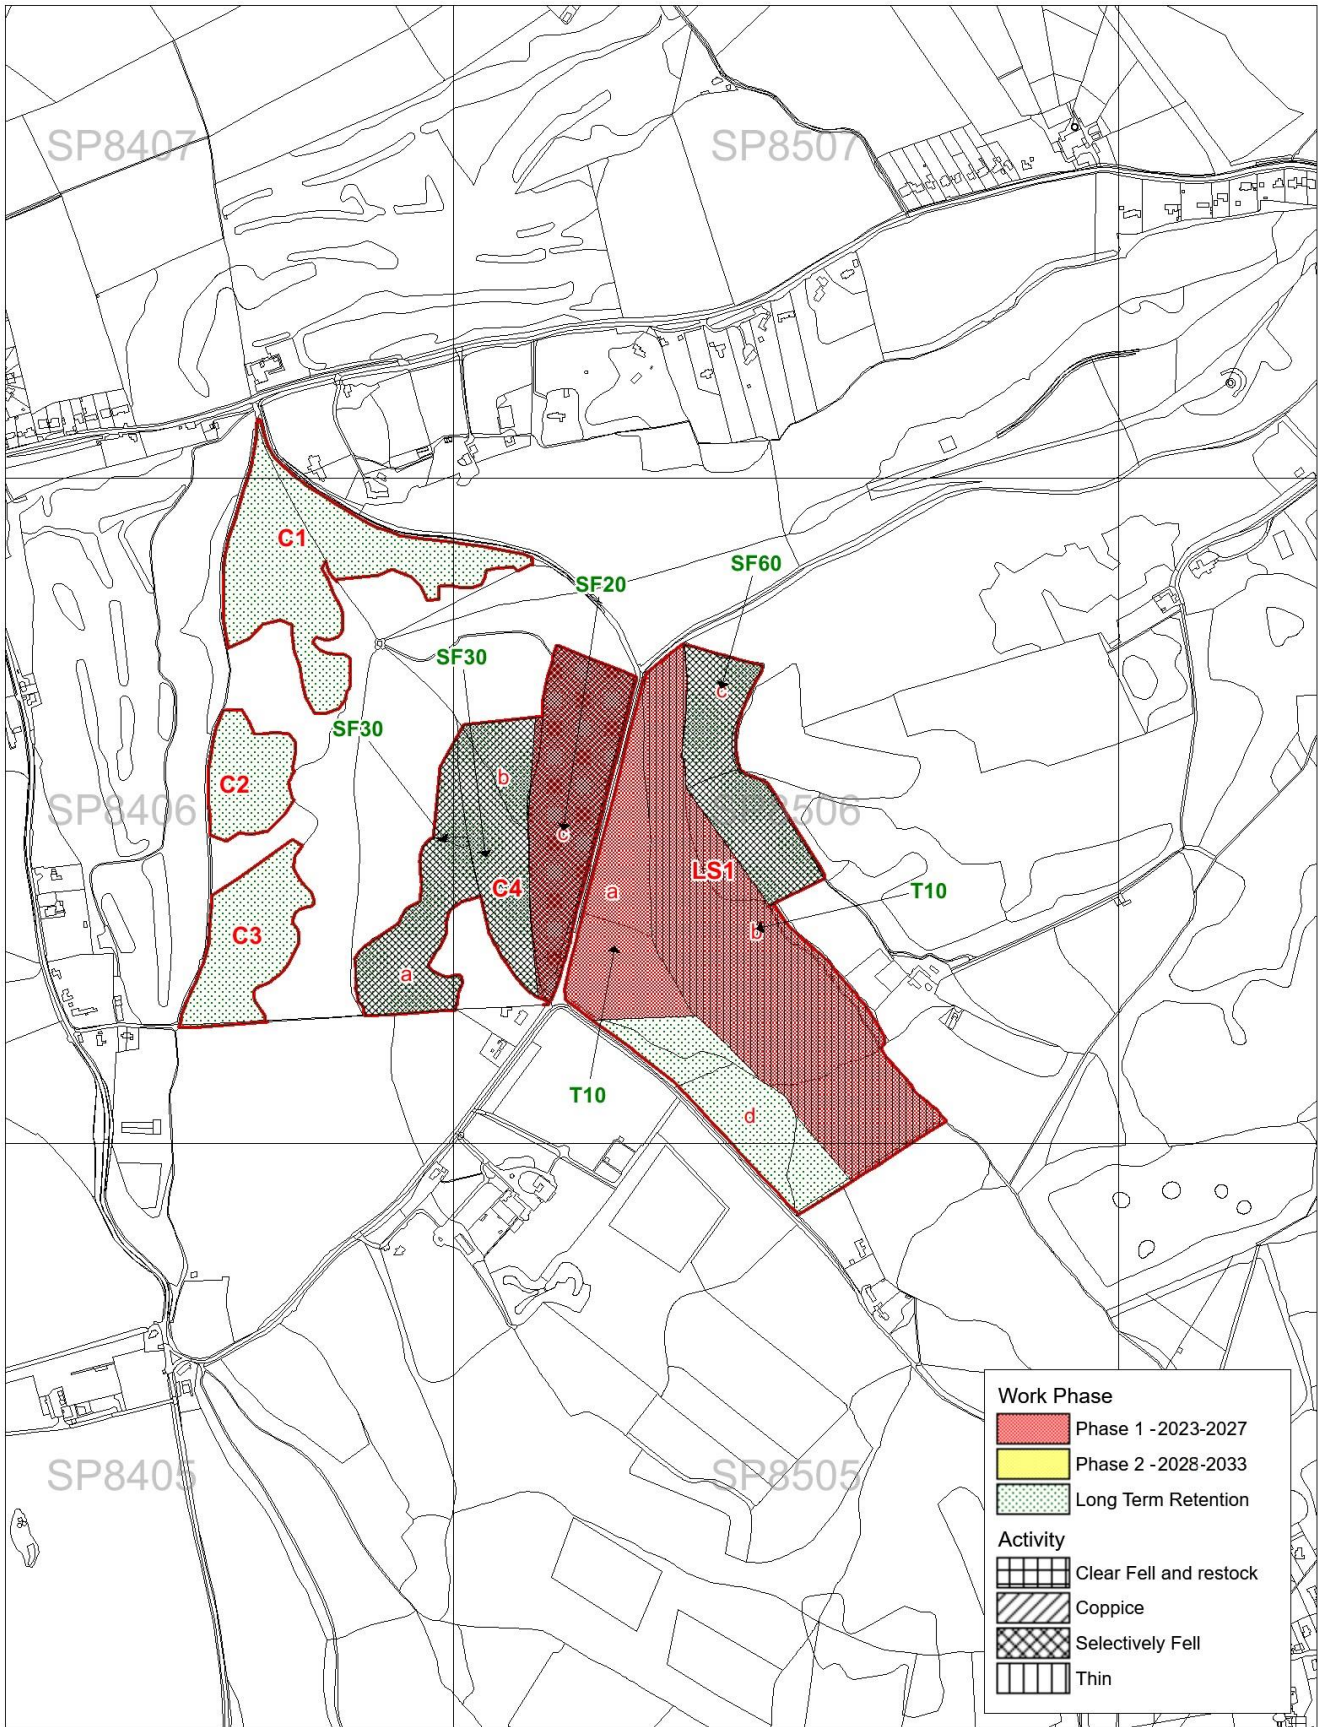

Scale 1:10000 at A4

Berkshire, Oxfordshire, and Buckinghamshire Woodland Plan - 2023-2033

Basildon Park Woodland Work Map

Scale 1:10000 at A4

Berkshire, Oxfordshire, and Buckinghamshire Woodland Plan - 2023-2033

Bradenham Work Map

Scale 1:15000 at A4

Berkshire, Oxfordshire, and Buckinghamshire Woodland Plan - 2022-2032

Buscott and Coleshill Woodland Work Map

Scale 1:25000 at A4

Berkshire, Oxfordshire, and Buckinghamshire Woodland Plan - 2023-2033

Cliveden Work Map

Scale 1:12500 at A4

Berkshire, Oxfordshire, and Buckinghamshire Woodland Plan - 2023-2033

Coombe End Farm Work Map

Scale 1:7500 at A4

Berkshire, Oxfordshire, and Buckinghamshire Woodland Plan - 2023-2033

Coombe Hill and Low Scrubs Work Map

Scale 1:10000 at A4

Berkshire, Oxfordshire, and Buckinghamshire Woodland Plan - 2023-2033

Grey's Court Woodland Work Map

Scale 1:10000 at A4

Berkshire, Oxfordshire, and Buckinghamshire Woodland Plan - 2023-2033