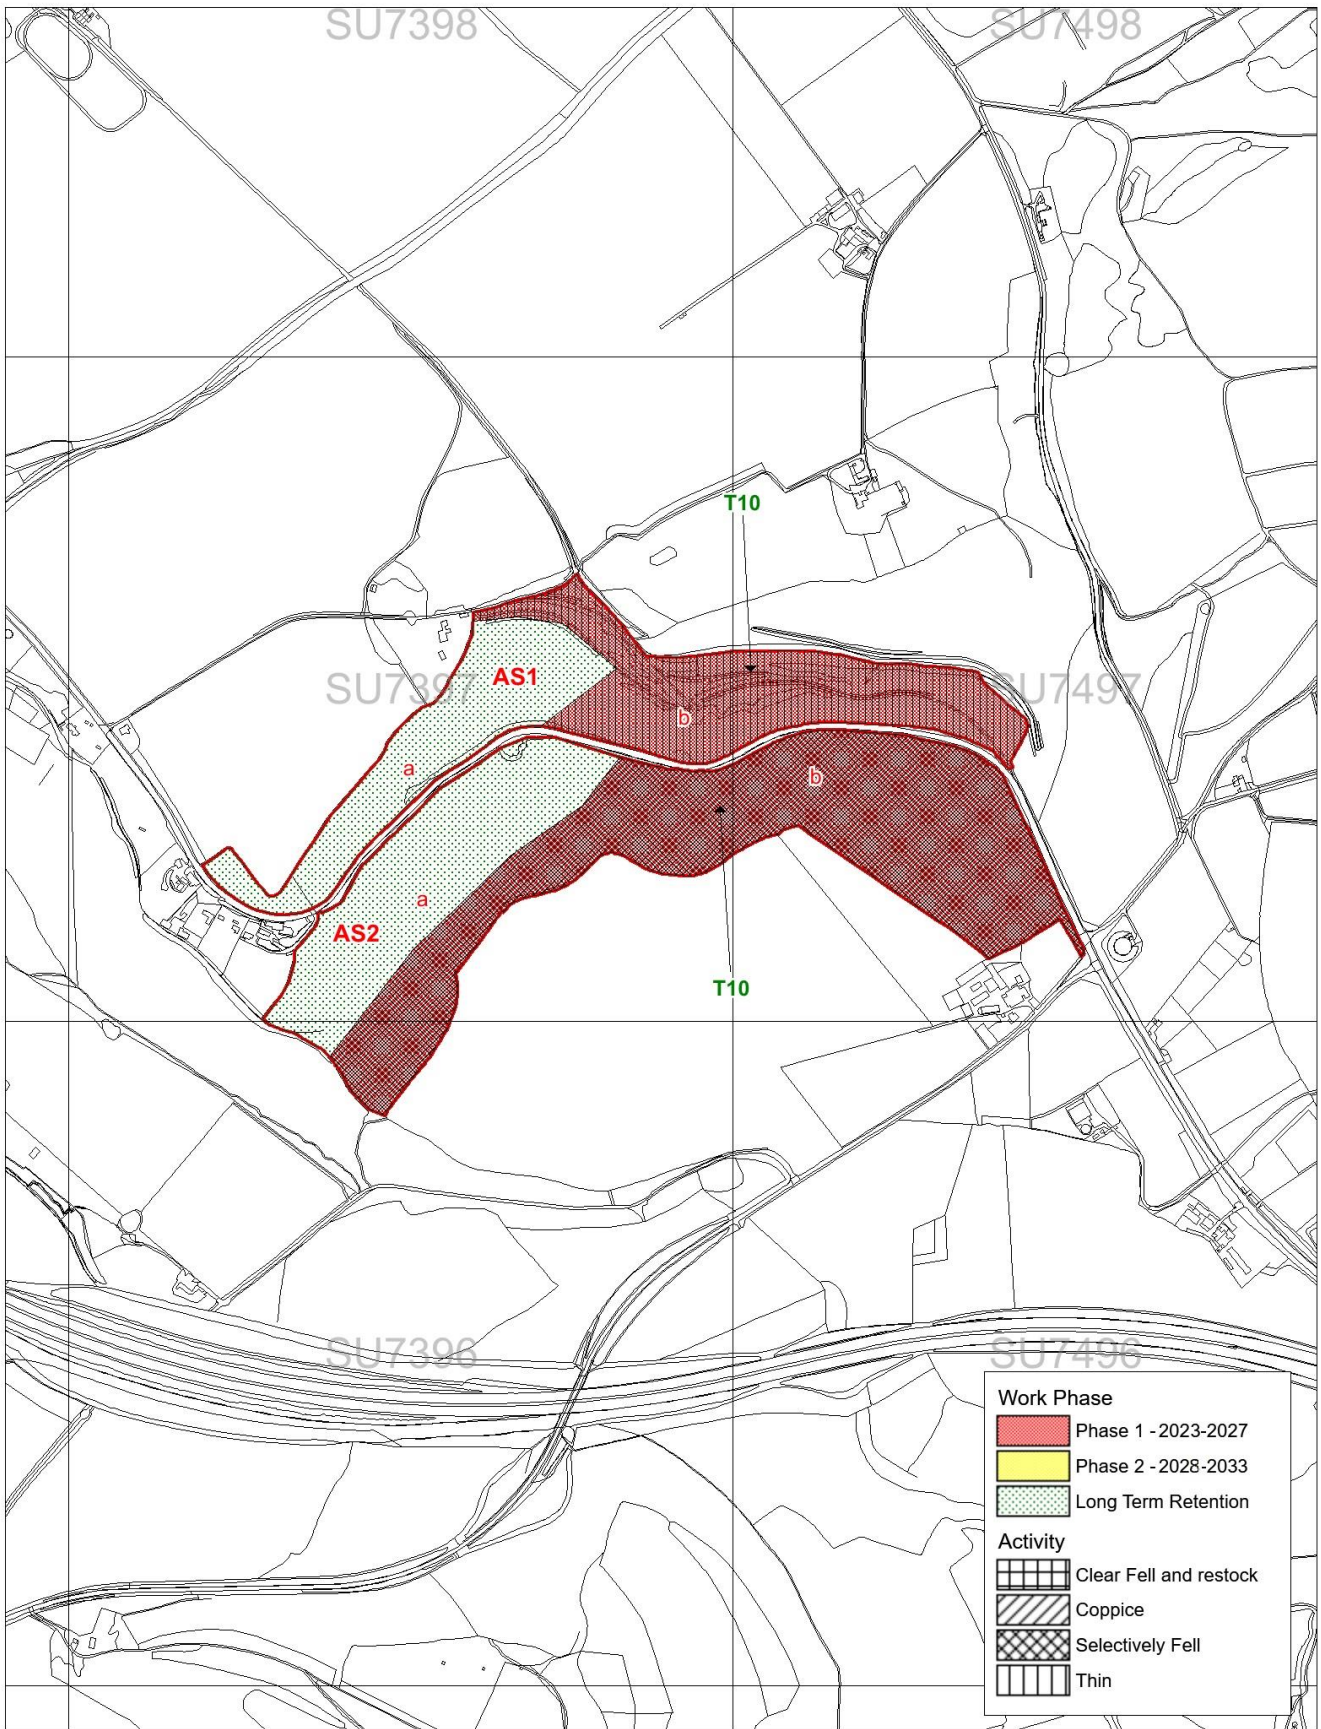

Berkshire, Oxfordshire, and Buckinghamshire Woodland Plan - 2023-2033

Ashdown House Woodland Work Map

Scale 1:10000 at A4

Berkshire, Oxfordshire, and Buckinghamshire Woodland Plan - 2023-2033

Aston Wood Woodland Work Map

Scale 1:10000 at A4

Berkshire, Oxfordshire, and Buckinghamshire Woodland Plan - 2023-2033

Basildon Park Woodland Work Map

Scale 1:10000 at A4

Berkshire, Oxfordshire, and Buckinghamshire Woodland Plan - 2023-2033

Bradenham Work Map

Scale 1:15000 at A4

Berkshire, Oxfordshire, and Buckinghamshire Woodland Plan - 2022-2032

Buscott and Coleshill Woodland Work Map

Scale 1:25000 at A4

Berkshire, Oxfordshire, and Buckinghamshire Woodland Plan - 2023-2033

Cliveden Work Map

Scale 1:12500 at A4

Berkshire, Oxfordshire, and Buckinghamshire Woodland Plan - 2023-2033

Coombe End Farm Work Map

Scale 1:7500 at A4

Berkshire, Oxfordshire, and Buckinghamshire Woodland Plan - 2023-2033