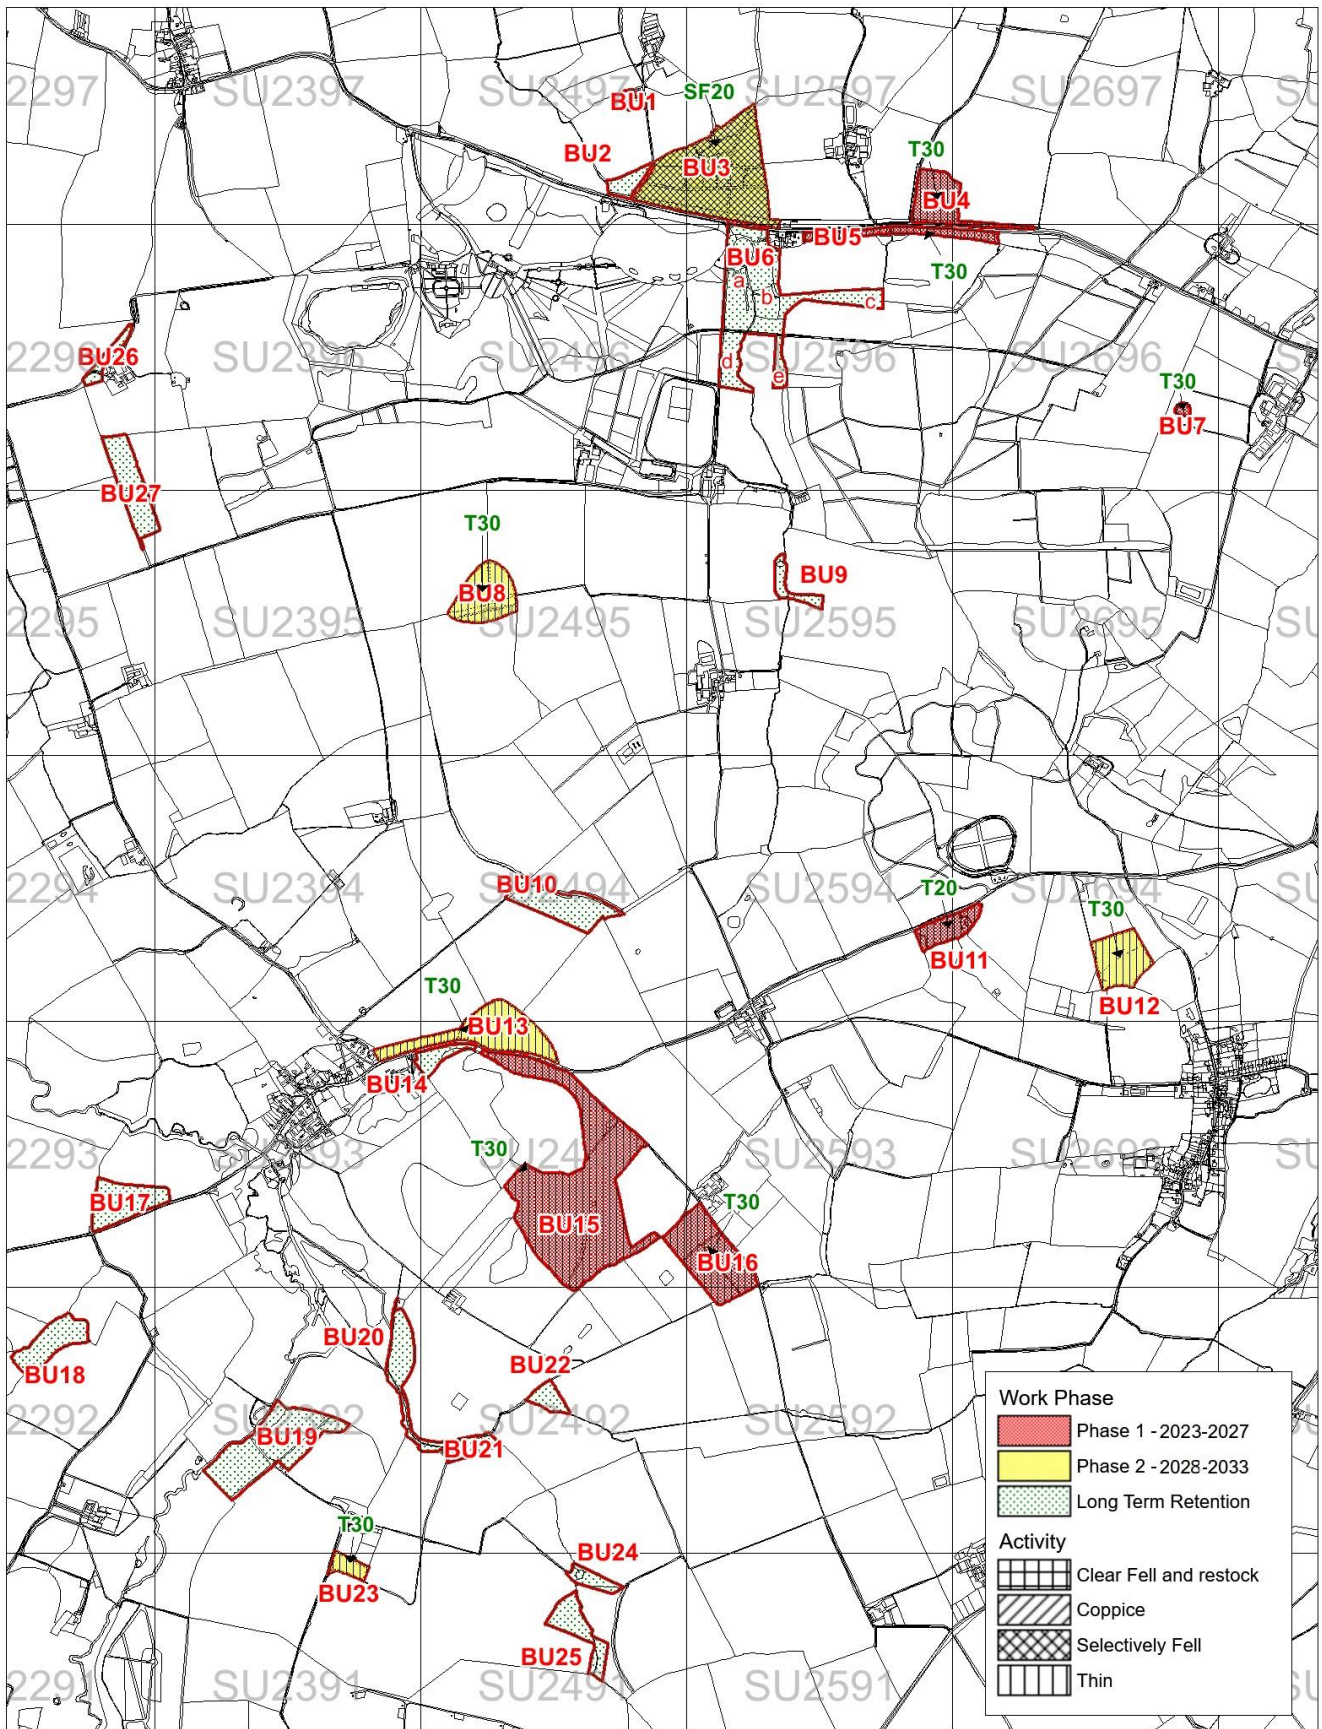

Berkshire, Oxfordshire, and Buckinghamshire Woodland Plan - 2023-2033

Ashdown House Woodland Work Map

Scale 1:10000 at A4

Berkshire, Oxfordshire, and Buckinghamshire Woodland Plan - 2023-2033

Aston Wood Woodland Work Map

Scale 1:10000 at A4

Berkshire, Oxfordshire, and Buckinghamshire Woodland Plan - 2023-2033

Basildon Park Woodland Work Map

Scale 1:10000 at A4

Berkshire, Oxfordshire, and Buckinghamshire Woodland Plan - 2023-2033

Bradenham Work Map

Scale 1:15000 at A4

Berkshire, Oxfordshire, and Buckinghamshire Woodland Plan - 2022-2032

Buscott and Coleshill Woodland Work Map

Scale 1:25000 at A4

Berkshire, Oxfordshire, and Buckinghamshire Woodland Plan - 2023-2033

Cliveden Work Map

Scale 1:12500 at A4

Berkshire, Oxfordshire, and Buckinghamshire Woodland Plan - 2023-2033

Coombe End Farm Work Map

Scale 1:7500 at A4

Berkshire, Oxfordshire, and Buckinghamshire Woodland Plan - 2023-2033