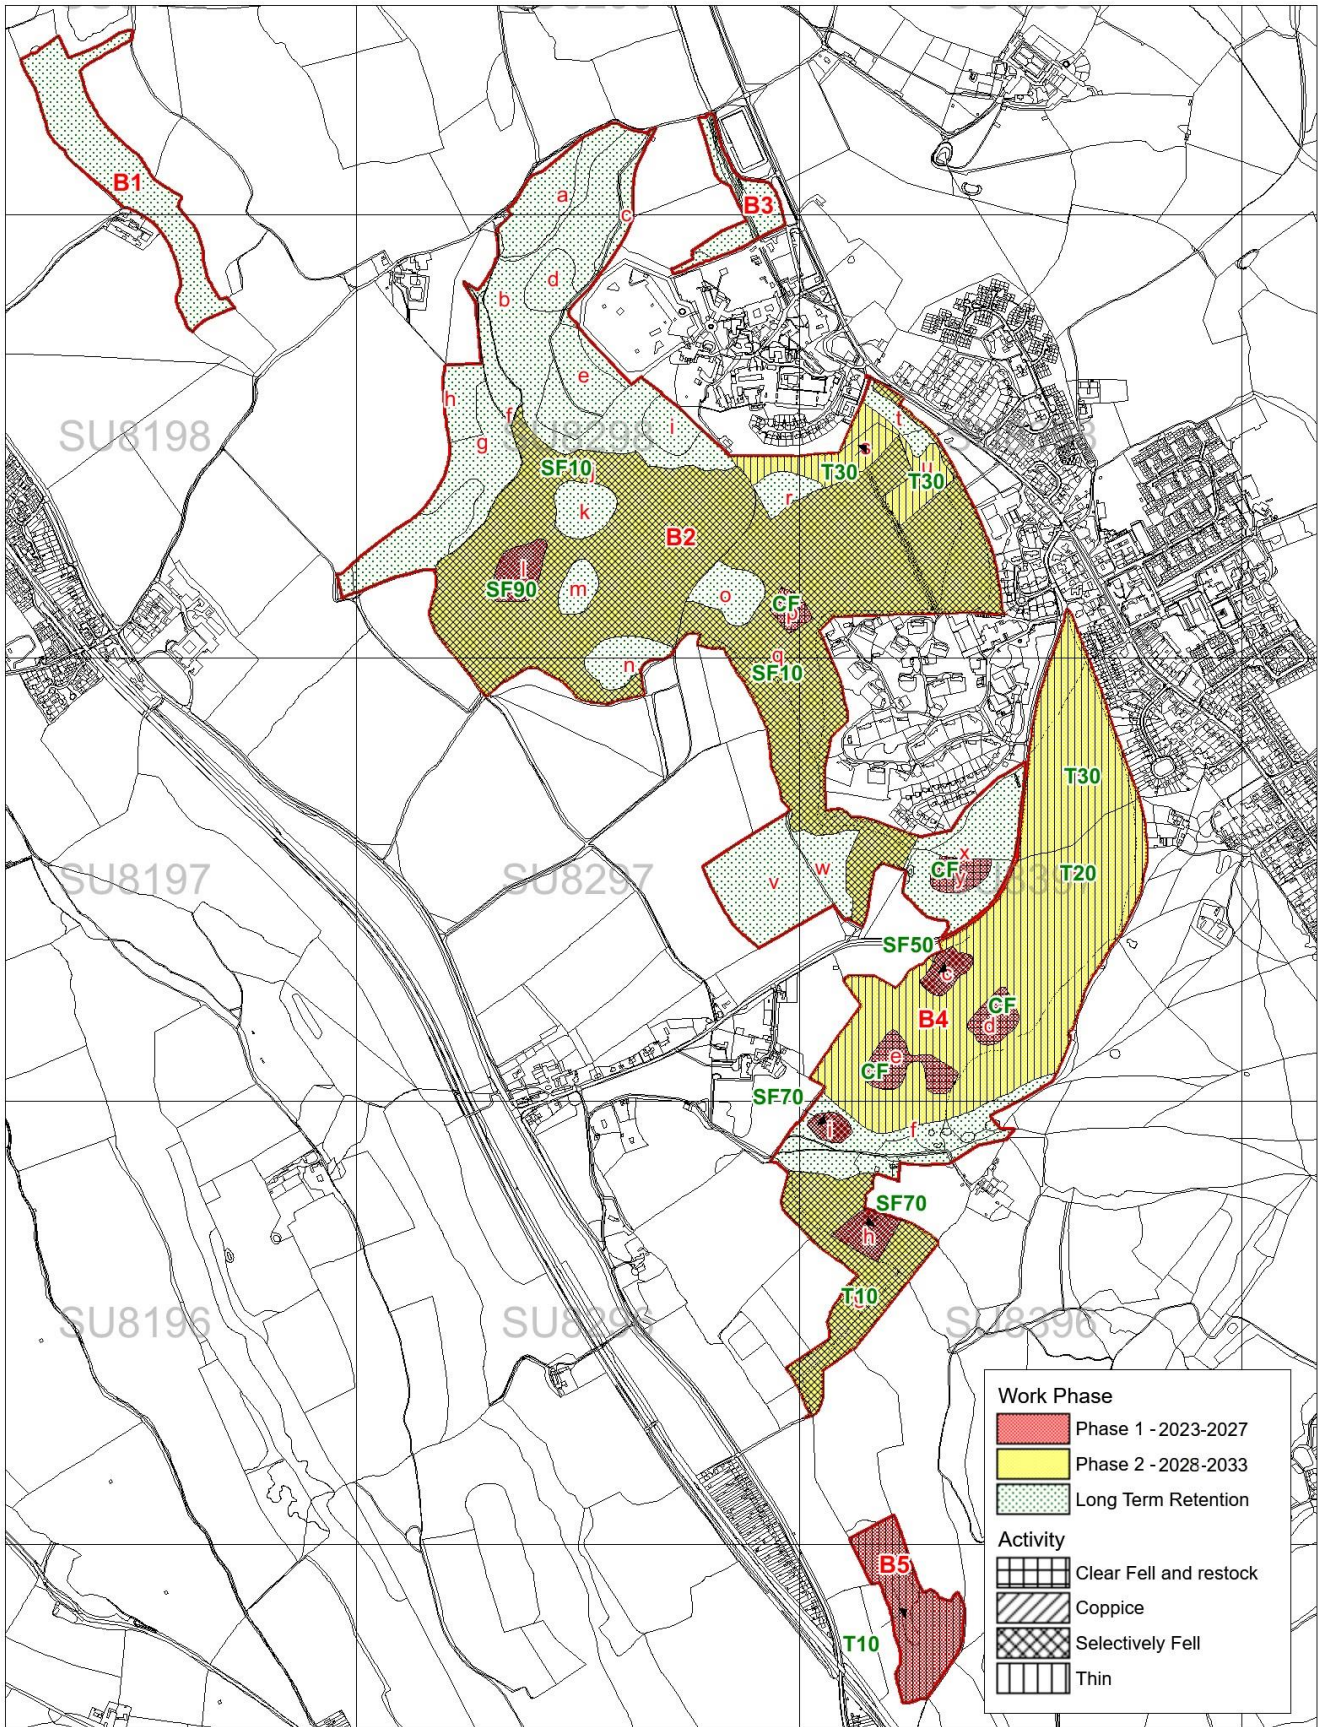

Berkshire, Oxfordshire, and Buckinghamshire Woodland Plan - 2023-2033

Ashdown House Woodland Work Map

Scale 1:10000 at A4

Berkshire, Oxfordshire, and Buckinghamshire Woodland Plan - 2023-2033

Aston Wood Woodland Work Map

Scale 1:10000 at A4

Berkshire, Oxfordshire, and Buckinghamshire Woodland Plan - 2023-2033

Basildon Park Woodland Work Map

Scale 1:10000 at A4

Berkshire, Oxfordshire, and Buckinghamshire Woodland Plan - 2023-2033

Bradenham Work Map

Scale 1:15000 at A4

Berkshire, Oxfordshire, and Buckinghamshire Woodland Plan - 2022-2032

Buscott and Coleshill Woodland Work Map

Scale 1:25000 at A4

Berkshire, Oxfordshire, and Buckinghamshire Woodland Plan - 2023-2033

Cliveden Work Map

Scale 1:12500 at A4

Berkshire, Oxfordshire, and Buckinghamshire Woodland Plan - 2023-2033

Coombe End Farm Work Map

Scale 1:7500 at A4

Berkshire, Oxfordshire, and Buckinghamshire Woodland Plan - 2023-2033