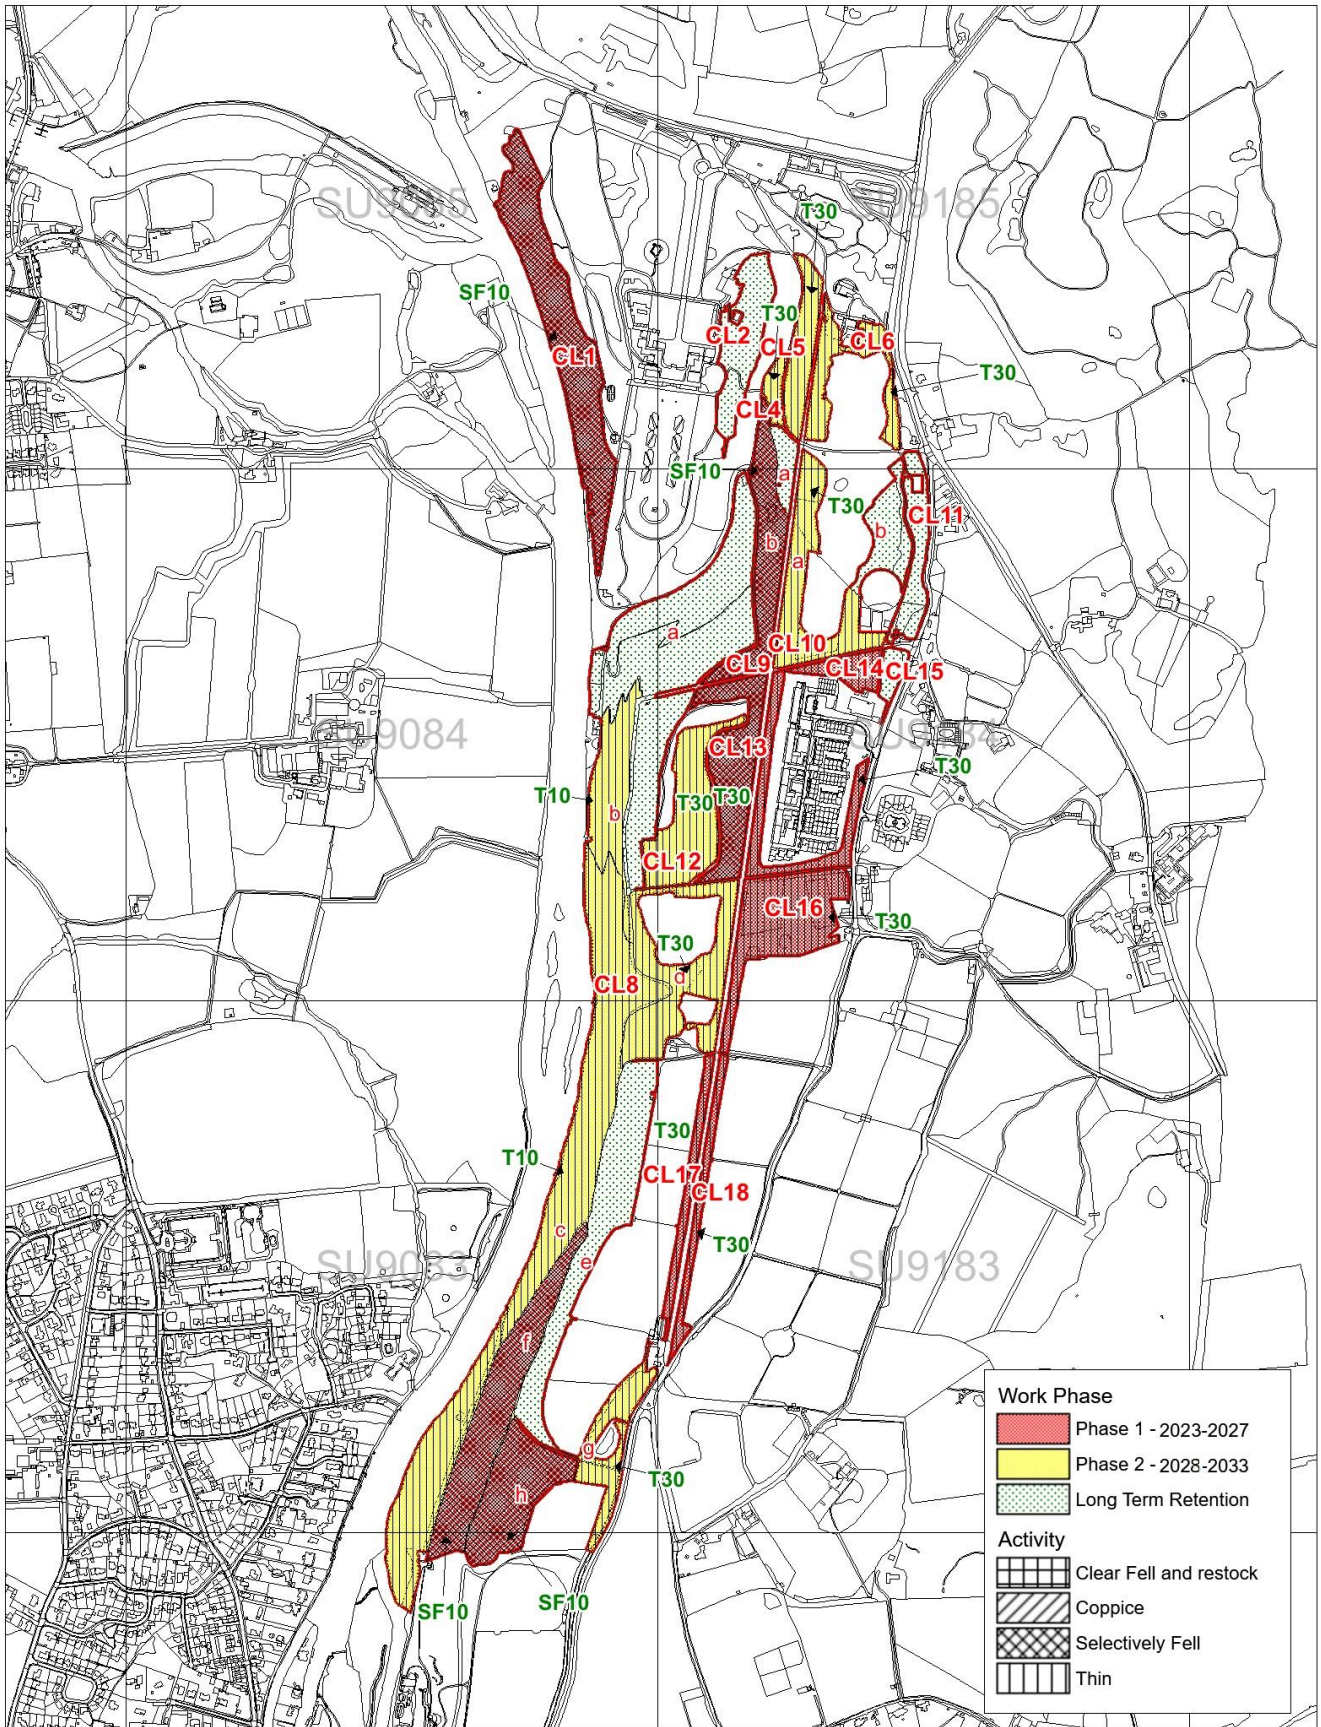

Berkshire, Oxfordshire, and Buckinghamshire Woodland Plan - 2023-2033

Ashdown House Woodland Work Map

Scale 1:10000 at A4

Berkshire, Oxfordshire, and Buckinghamshire Woodland Plan - 2023-2033

Aston Wood Woodland Work Map

Scale 1:10000 at A4

Berkshire, Oxfordshire, and Buckinghamshire Woodland Plan - 2023-2033

Basildon Park Woodland Work Map

Scale 1:10000 at A4

Berkshire, Oxfordshire, and Buckinghamshire Woodland Plan - 2023-2033

Bradenham Work Map

Scale 1:15000 at A4

Berkshire, Oxfordshire, and Buckinghamshire Woodland Plan - 2022-2032

Buscott and Coleshill Woodland Work Map

Scale 1:25000 at A4

Berkshire, Oxfordshire, and Buckinghamshire Woodland Plan - 2023-2033

Cliveden Work Map

Scale 1:12500 at A4

Berkshire, Oxfordshire, and Buckinghamshire Woodland Plan - 2023-2033

Coombe End Farm Work Map

Scale 1:7500 at A4

Berkshire, Oxfordshire, and Buckinghamshire Woodland Plan - 2023-2033