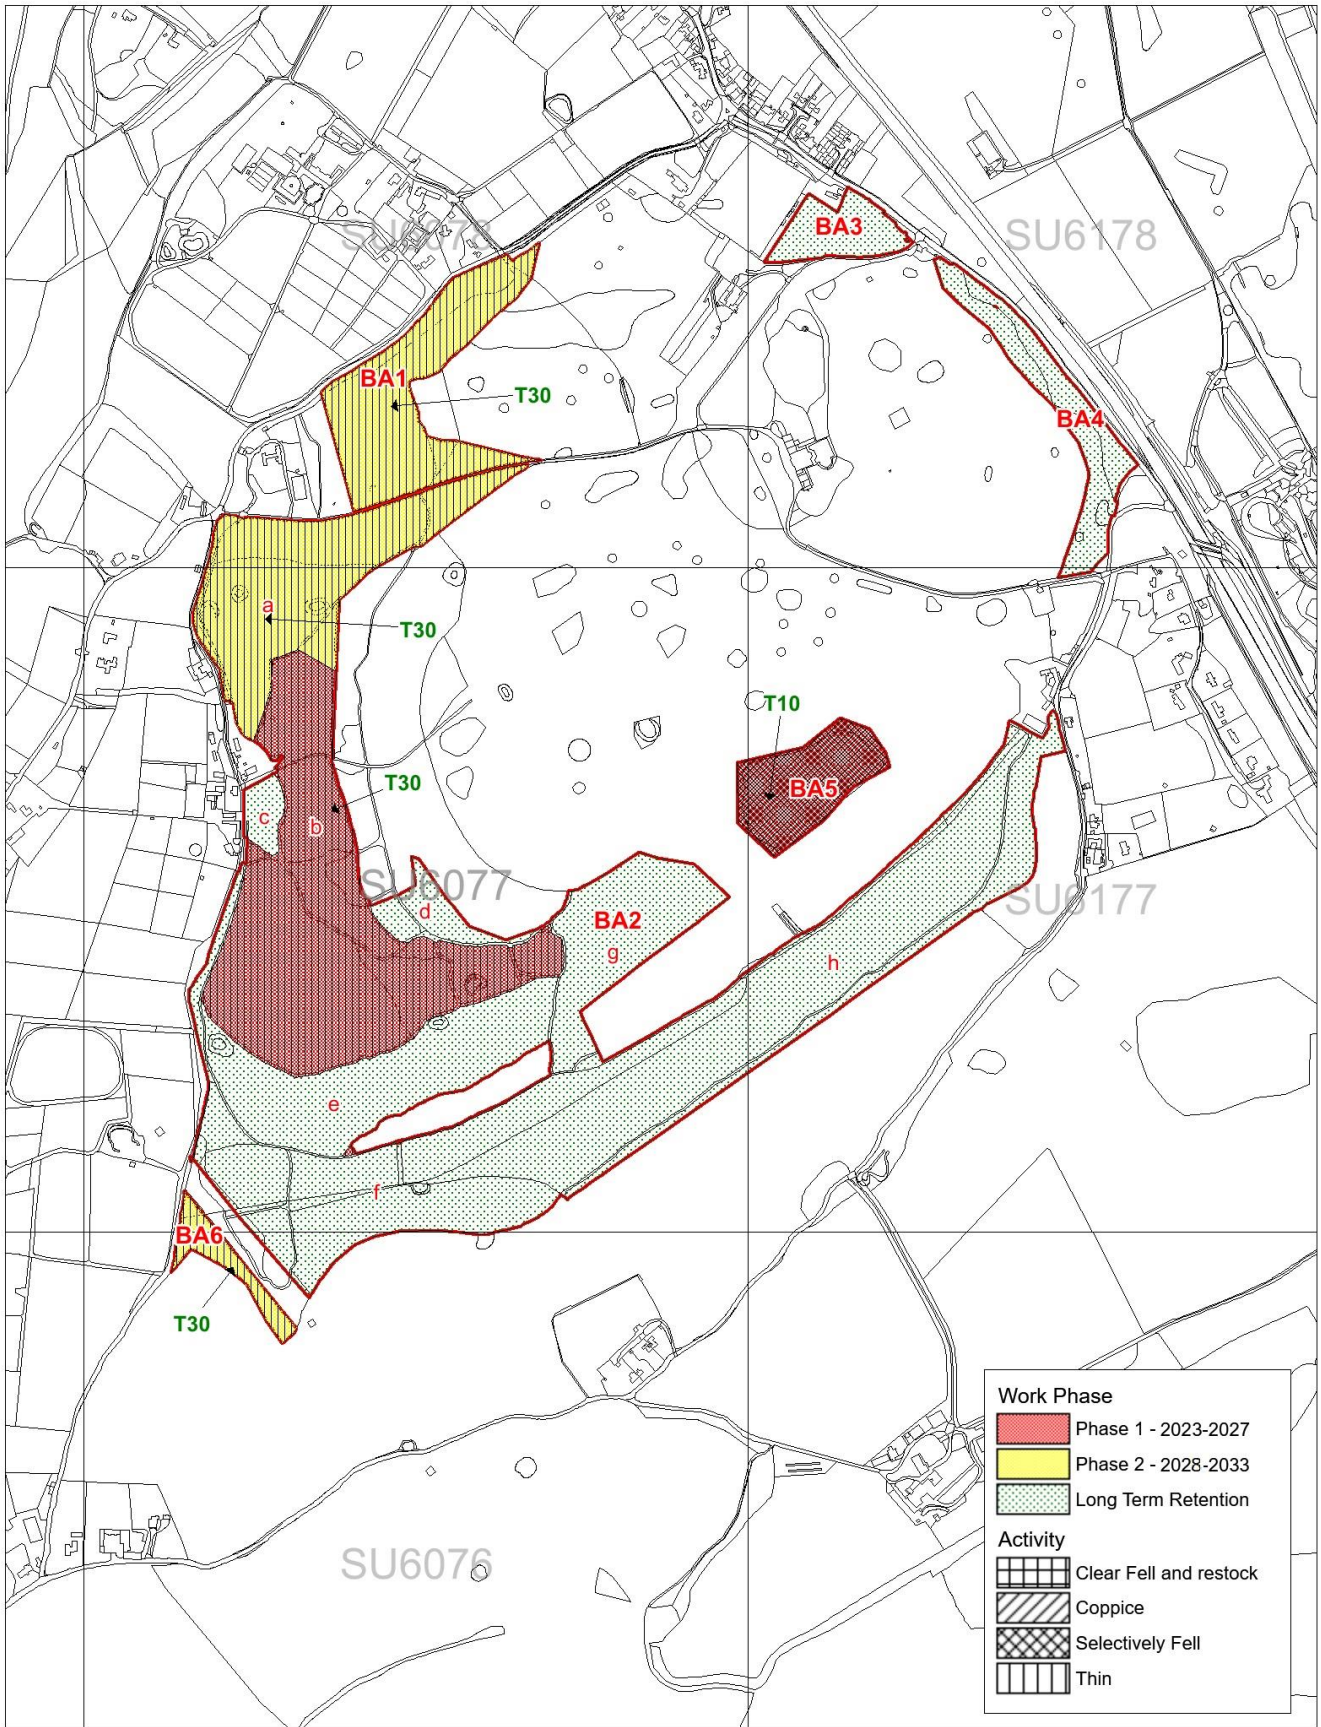

Berkshire, Oxfordshire, and Buckinghamshire Woodland Plan - 2023-2033

Ashdown House Woodland Work Map

Scale 1:10000 at A4

Berkshire, Oxfordshire, and Buckinghamshire Woodland Plan - 2023-2033

Aston Wood Woodland Work Map

Scale 1:10000 at A4

Berkshire, Oxfordshire, and Buckinghamshire Woodland Plan - 2023-2033

Basildon Park Woodland Work Map

Scale 1:10000 at A4

Berkshire, Oxfordshire, and Buckinghamshire Woodland Plan - 2023-2033

Bradenham Work Map

Scale 1:15000 at A4

Berkshire, Oxfordshire, and Buckinghamshire Woodland Plan - 2022-2032

Buscott and Coleshill Woodland Work Map

Scale 1:25000 at A4

Berkshire, Oxfordshire, and Buckinghamshire Woodland Plan - 2023-2033

Cliveden Work Map

Scale 1:12500 at A4

Berkshire, Oxfordshire, and Buckinghamshire Woodland Plan - 2023-2033

Coombe End Farm Work Map

Scale 1:7500 at A4

Berkshire, Oxfordshire, and Buckinghamshire Woodland Plan - 2023-2033