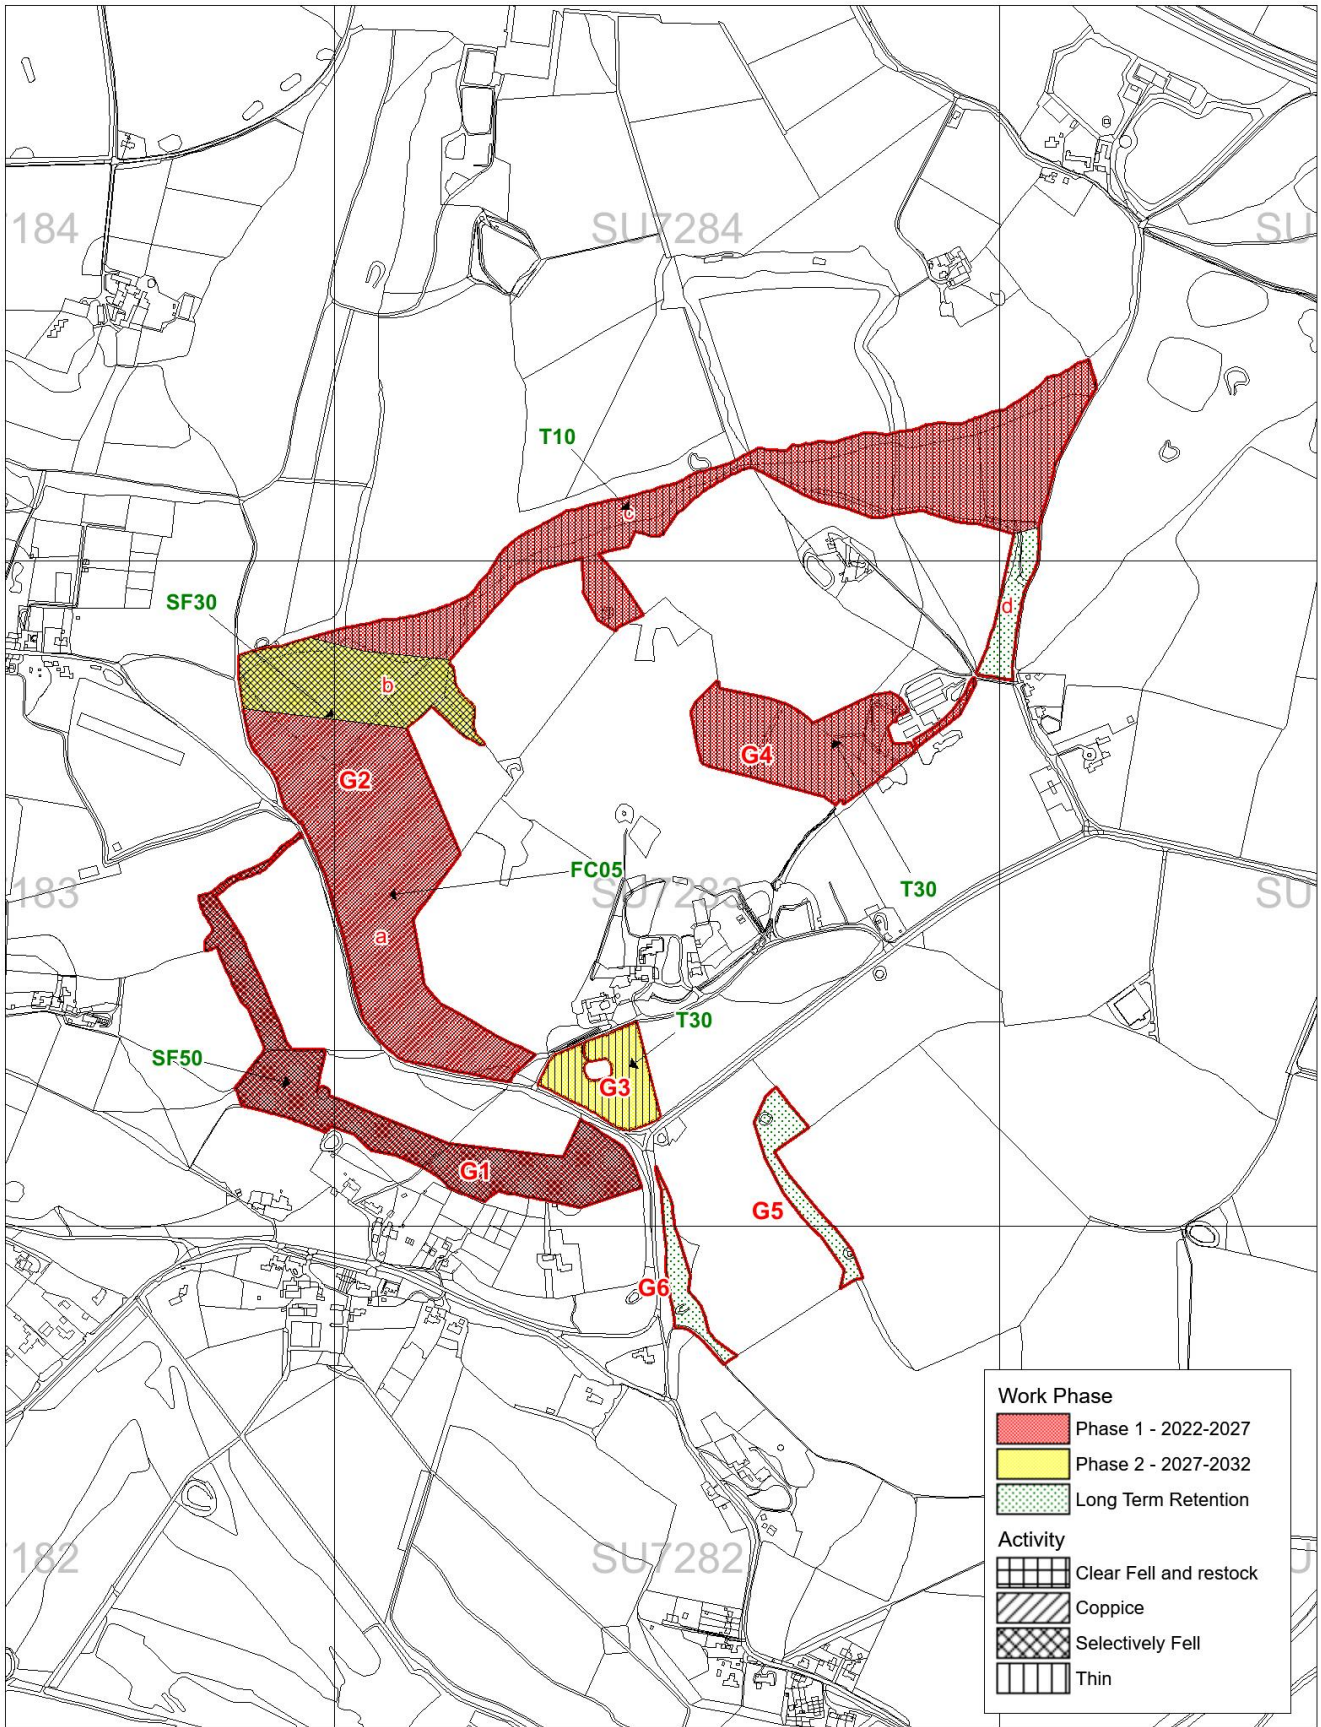

Berkshire, Oxfordshire, and Buckinghamshire Woodland Plan - 2023-2033

Ashdown House Woodland Work Map

Scale 1:10000 at A4

Berkshire, Oxfordshire, and Buckinghamshire Woodland Plan - 2023-2033

Aston Wood Woodland Work Map

Bradenham Work Map

Scale 1:15000 at A4

Berkshire, Oxfordshire, and Buckinghamshire Woodland Plan - 2022-2032

Buscott and Coleshill Woodland Work Map

Scale 1:25000 at A4

Berkshire, Oxfordshire, and Buckinghamshire Woodland Plan - 2023-2033

Cliveden Work Map

Scale 1:12500 at A4

Berkshire, Oxfordshire, and Buckinghamshire Woodland Plan - 2023-2033

Coombe End Farm Work Map

Scale 1:7500 at A4

Berkshire, Oxfordshire, and Buckinghamshire Woodland Plan - 2023-2033

Coombe Hill and Low Scrubs Work Map

Scale 1:10000 at A4

Berkshire, Oxfordshire, and Buckinghamshire Woodland Plan - 2023-2033

Grey's Court Woodland Work Map

Scale 1:10000 at A4

Berkshire, Oxfordshire, and Buckinghamshire Woodland Plan - 2023-2033