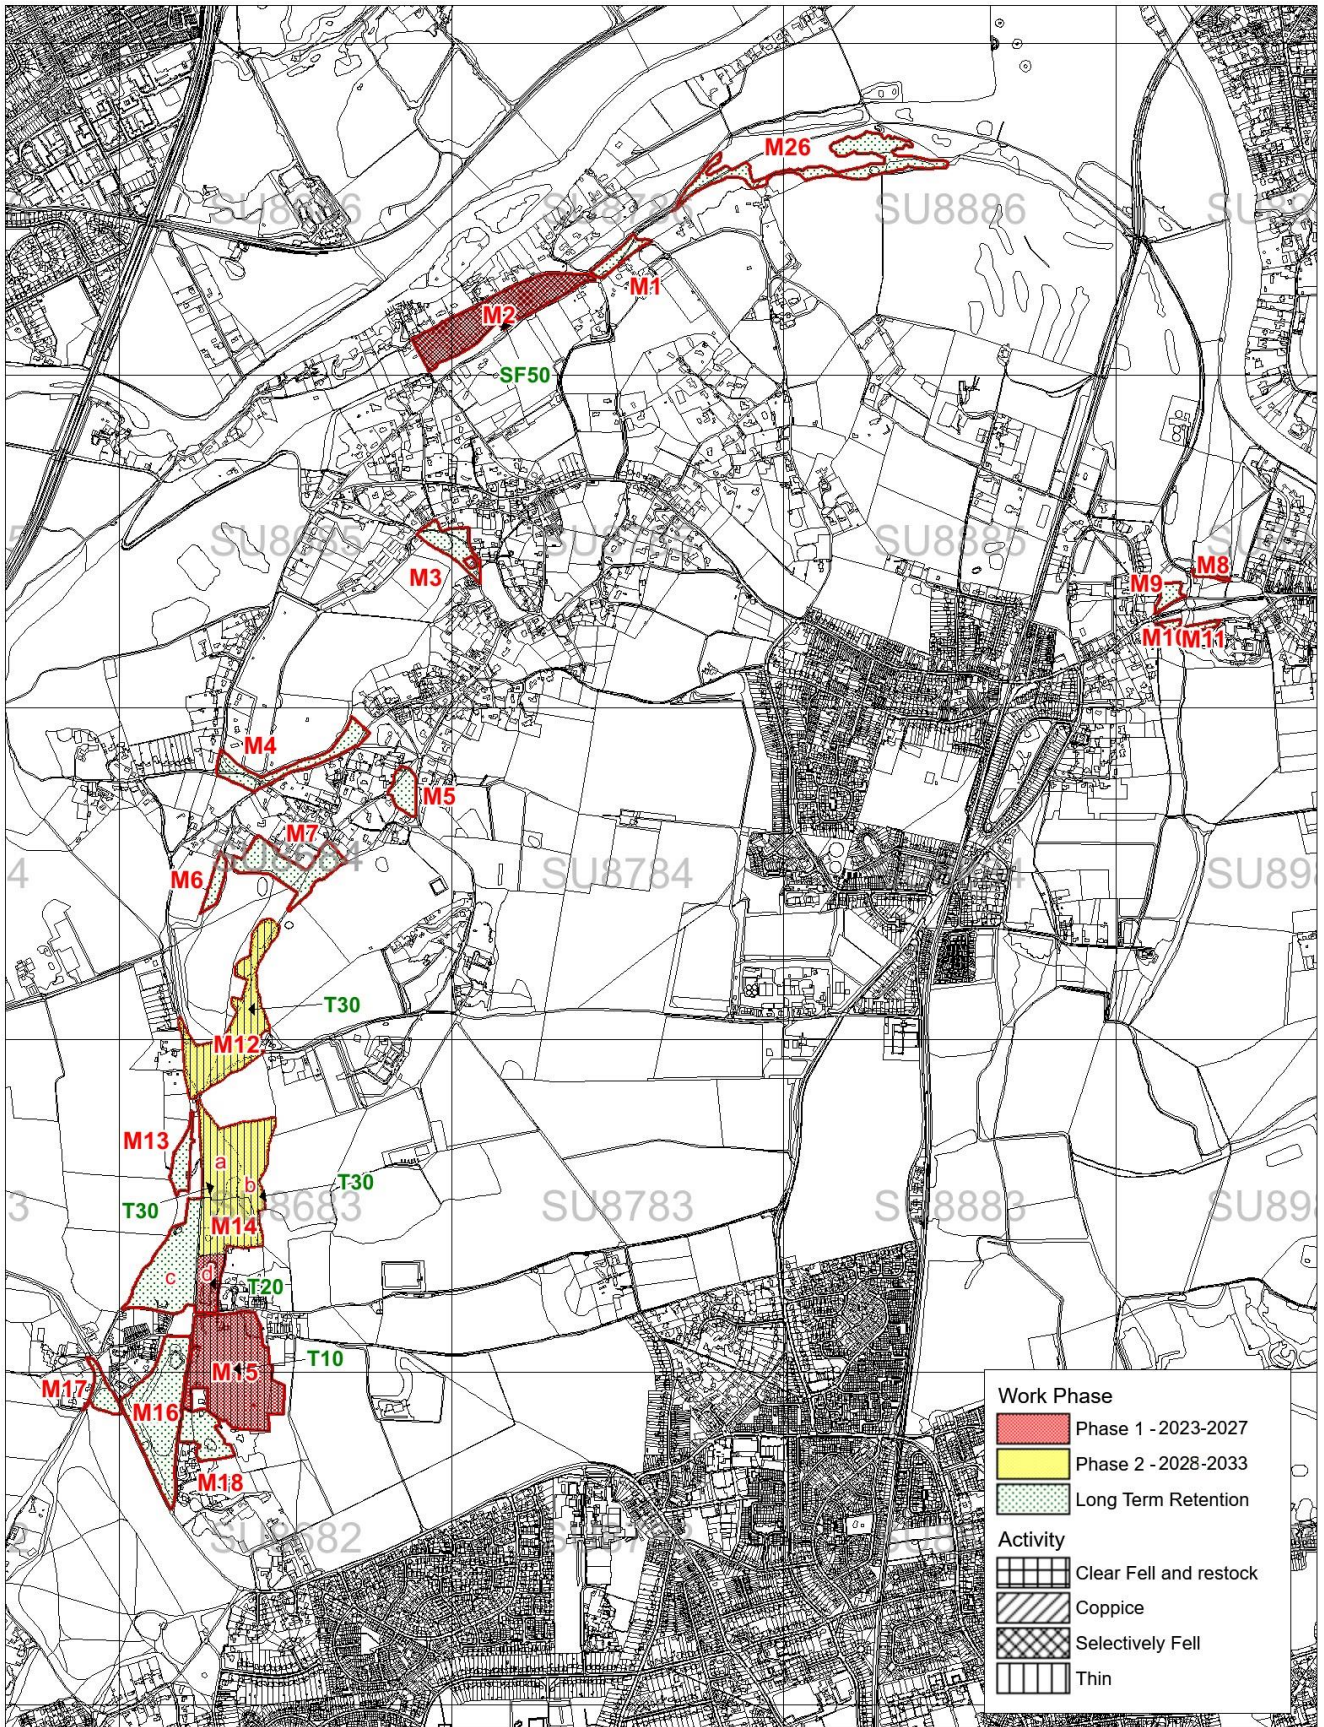

Berkshire, Oxfordshire, and Buckinghamshire Woodland Plan - 2023-2033

Ashdown House Woodland Work Map

Scale 1:10000 at A4

Berkshire, Oxfordshire, and Buckinghamshire Woodland Plan - 2023-2033

Aston Wood Woodland Work Map

Coombe Hill and Low Scrubs Work Map

Scale 1:10000 at A4

Berkshire, Oxfordshire, and Buckinghamshire Woodland Plan - 2023-2033

Grey's Court Woodland Work Map

Scale 1:10000 at A4

Berkshire, Oxfordshire, and Buckinghamshire Woodland Plan - 2023-2033

Hogback Wood Work Map

Scale 1:5000 at A4

Berkshire, Oxfordshire, and Buckinghamshire Woodland Plan - 2023-2033

Holies Woodland Work Map

Scale 1:10000 at A4

Berkshire, Oxfordshire, and Buckinghamshire Woodland Plan - 2023-2033

Hughenden Work Map

Scale 1:12500 at A4

Berkshire, Oxfordshire, and Buckinghamshire Woodland Plan - 2023-2033

Maidenhead and Cookham 1 Work Map

Scale 1:20000 at A4

Berkshire, Oxfordshire, and Buckinghamshire Woodland Plan - 2023-2033