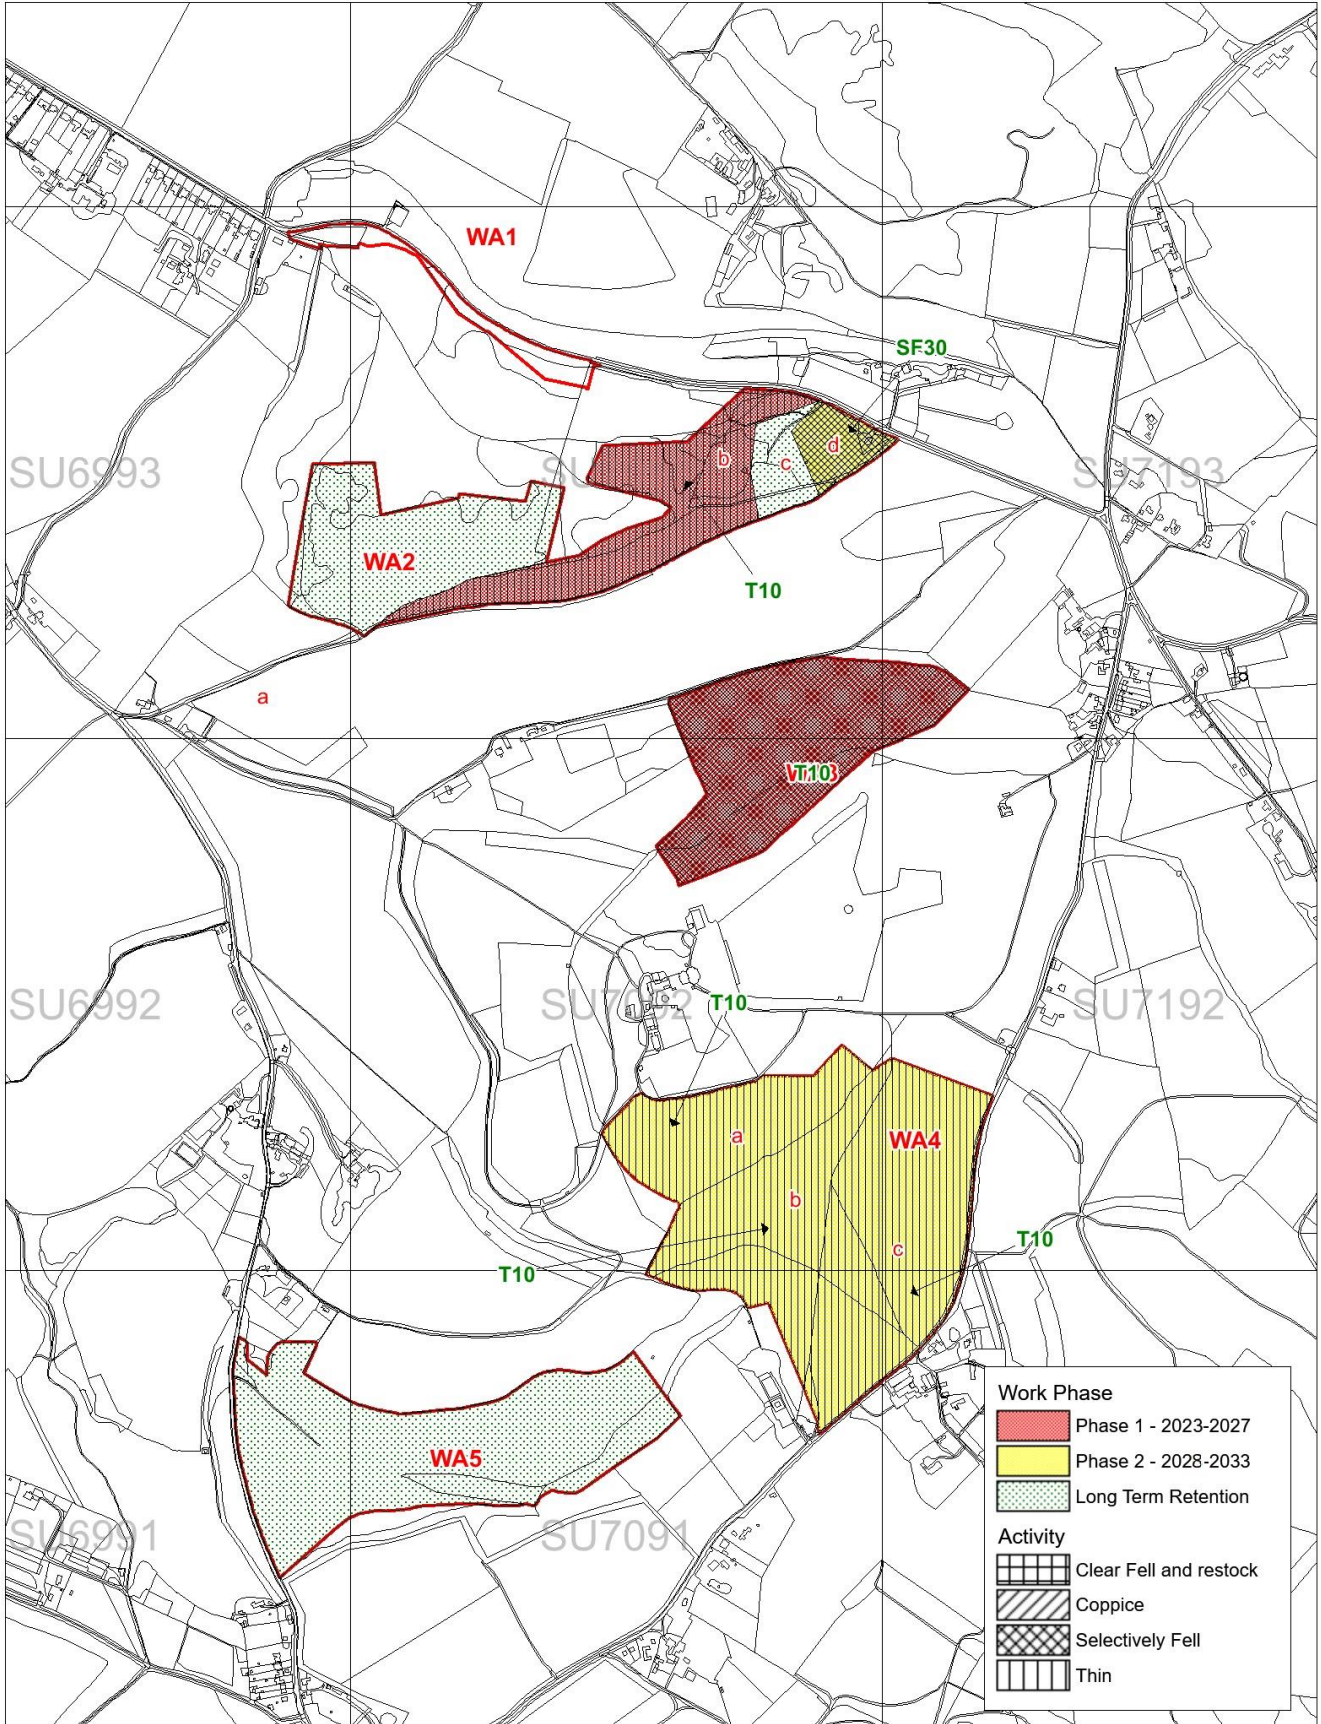

Cliveden Work Map

Scale 1:12500 at A4

Berkshire, Oxfordshire, and Buckinghamshire Woodland Plan - 2023-2033

Coombe End Farm Work Map

Scale 1:7500 at A4

Berkshire, Oxfordshire, and Buckinghamshire Woodland Plan - 2023-2033

Hogback Wood Work Map

Scale 1:5000 at A4

Berkshire, Oxfordshire, and Buckinghamshire Woodland Plan - 2023-2033

Holies Woodland Work Map

Scale 1:10000 at A4

Berkshire, Oxfordshire, and Buckinghamshire Woodland Plan - 2023-2033

Hughenden Work Map

Scale 1:12500 at A4

Berkshire, Oxfordshire, and Buckinghamshire Woodland Plan - 2023-2033

Maidenhead and Cookham 1 Work Map

Scale 1:20000 at A4

Berkshire, Oxfordshire, and Buckinghamshire Woodland Plan - 2023-2033

Maidenhead and Cookham 2 Work Map

Scale 1:10000 at A4

Berkshire, Oxfordshire, and Buckinghamshire Woodland Plan - 2023-2033

Watlington Work Map

Scale 1:12500 at A4

Berkshire, Oxfordshire, and Buckinghamshire Woodland Plan - 2023-2033