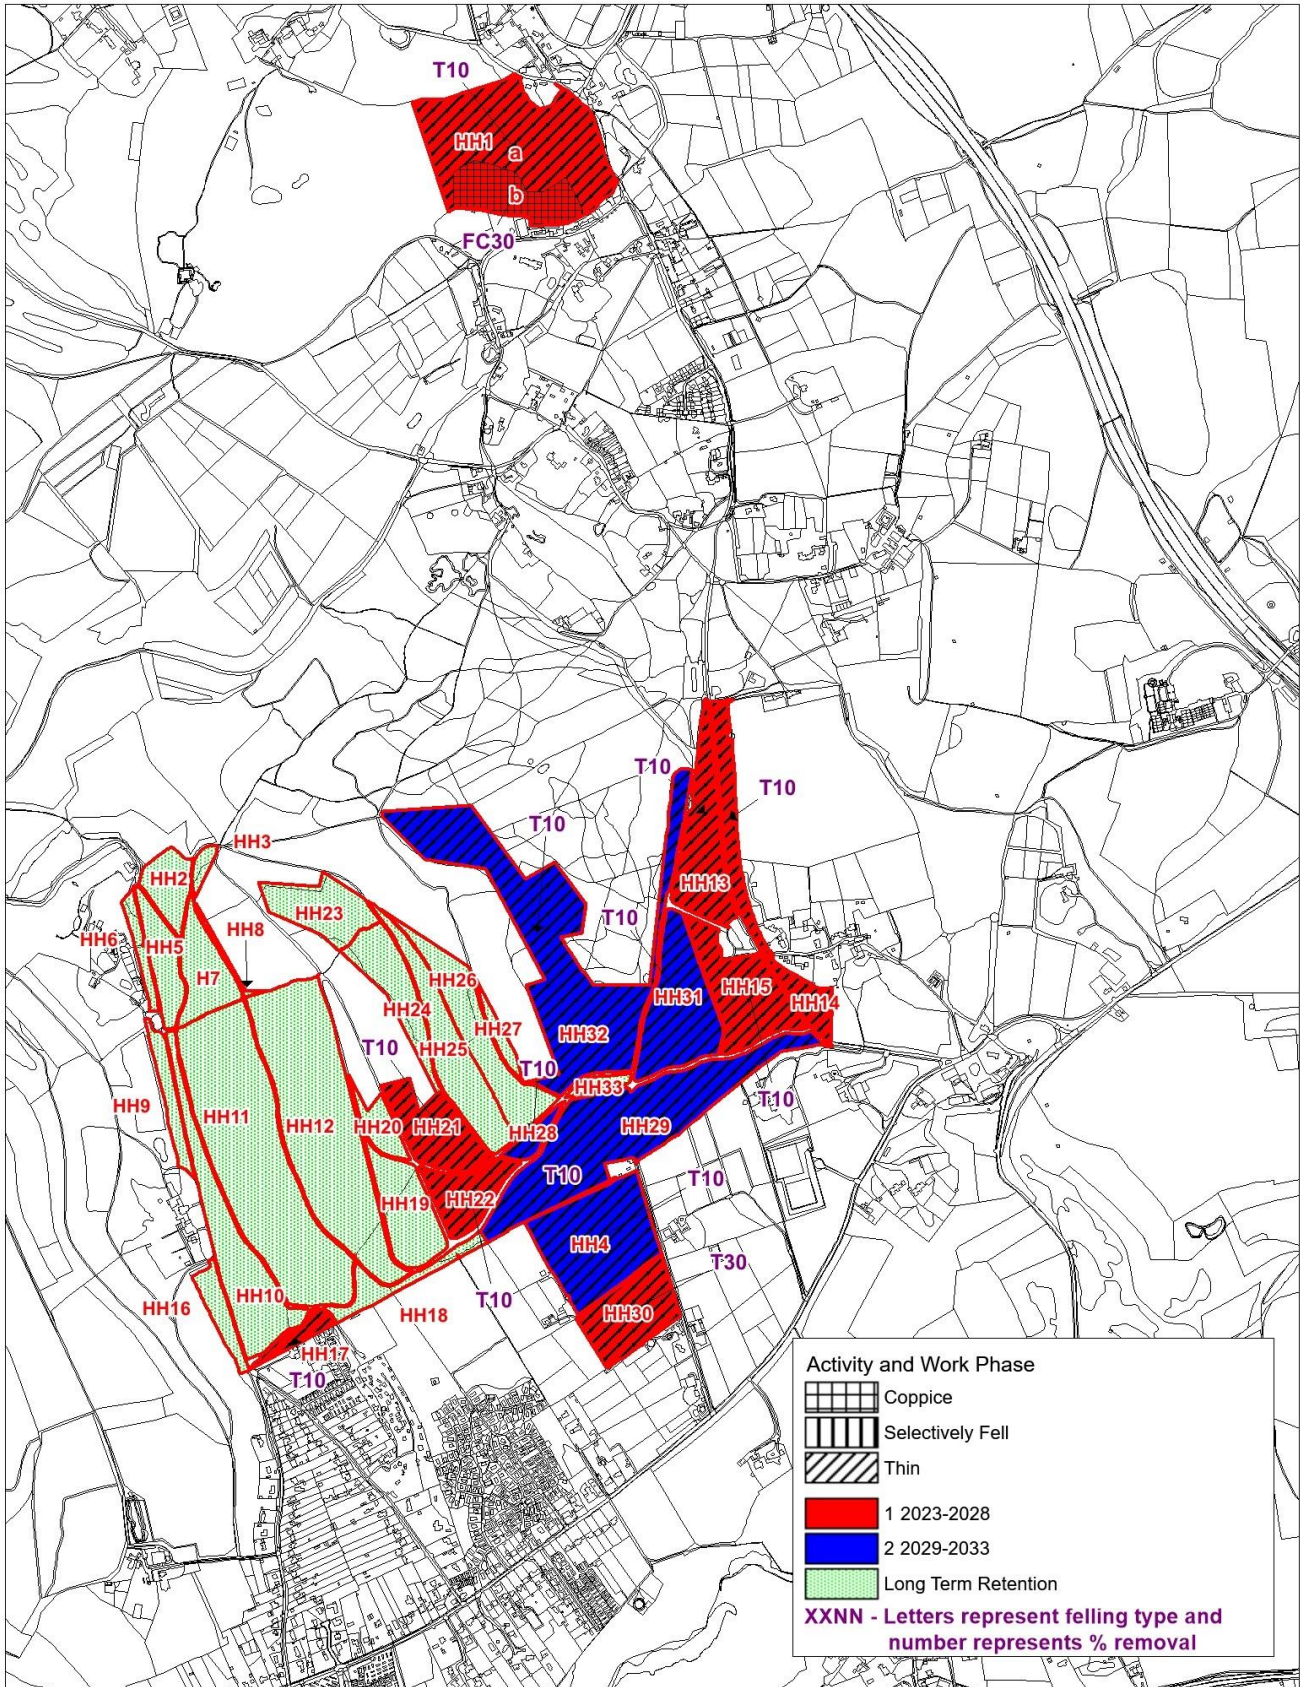

Surrey Hills Woodland Plan 2023-2043

Denbies Work Map 2023-2043

Scale 1:12,500 at A4

Prepared By Matt Taylor of  
 Forest and Land Ltd. On Behalf of  
 National Trust

Surrey Hills Woodland Plan 2023-2043

Emley Farm Work Map 2023-2043

Scale 1:7500 at A4

Prepared By Matt Taylor of  
Forest and Land Ltd. On Behalf of

Surrey Hills Woodland Plan 2023-2043

Finchampstead and Ambarrow Work Map 2023-2043

Scale 1:12500 at A4

Prepared By Matt Taylor of  
 Forest and Land Ltd. On Behalf of  
 National Trust

Surrey Hills Woodland Plan 2023-2043

Hatchlands Work Map 2023-2043

Scale 1:10,000 at A4

Prepared By Matt Taylor of  
 Forest and Land Ltd. On Behalf of  
 National Trust

**Activity and Work Phase**

	Coppice
	Selectively Fell
	Thin
	1 2023-2028
	2 2029-2033
	Long Term Retention

**XXNN - Letters represent felling type and number represents % removal**

Surrey Hills Woodland Plan 2023-2043

Headley Heath Work Map 2023-2043

Scale 1:10000 at A4

Prepared By Matt Taylor of  
 Forest and Land Ltd. On Behalf of  
 National Trust