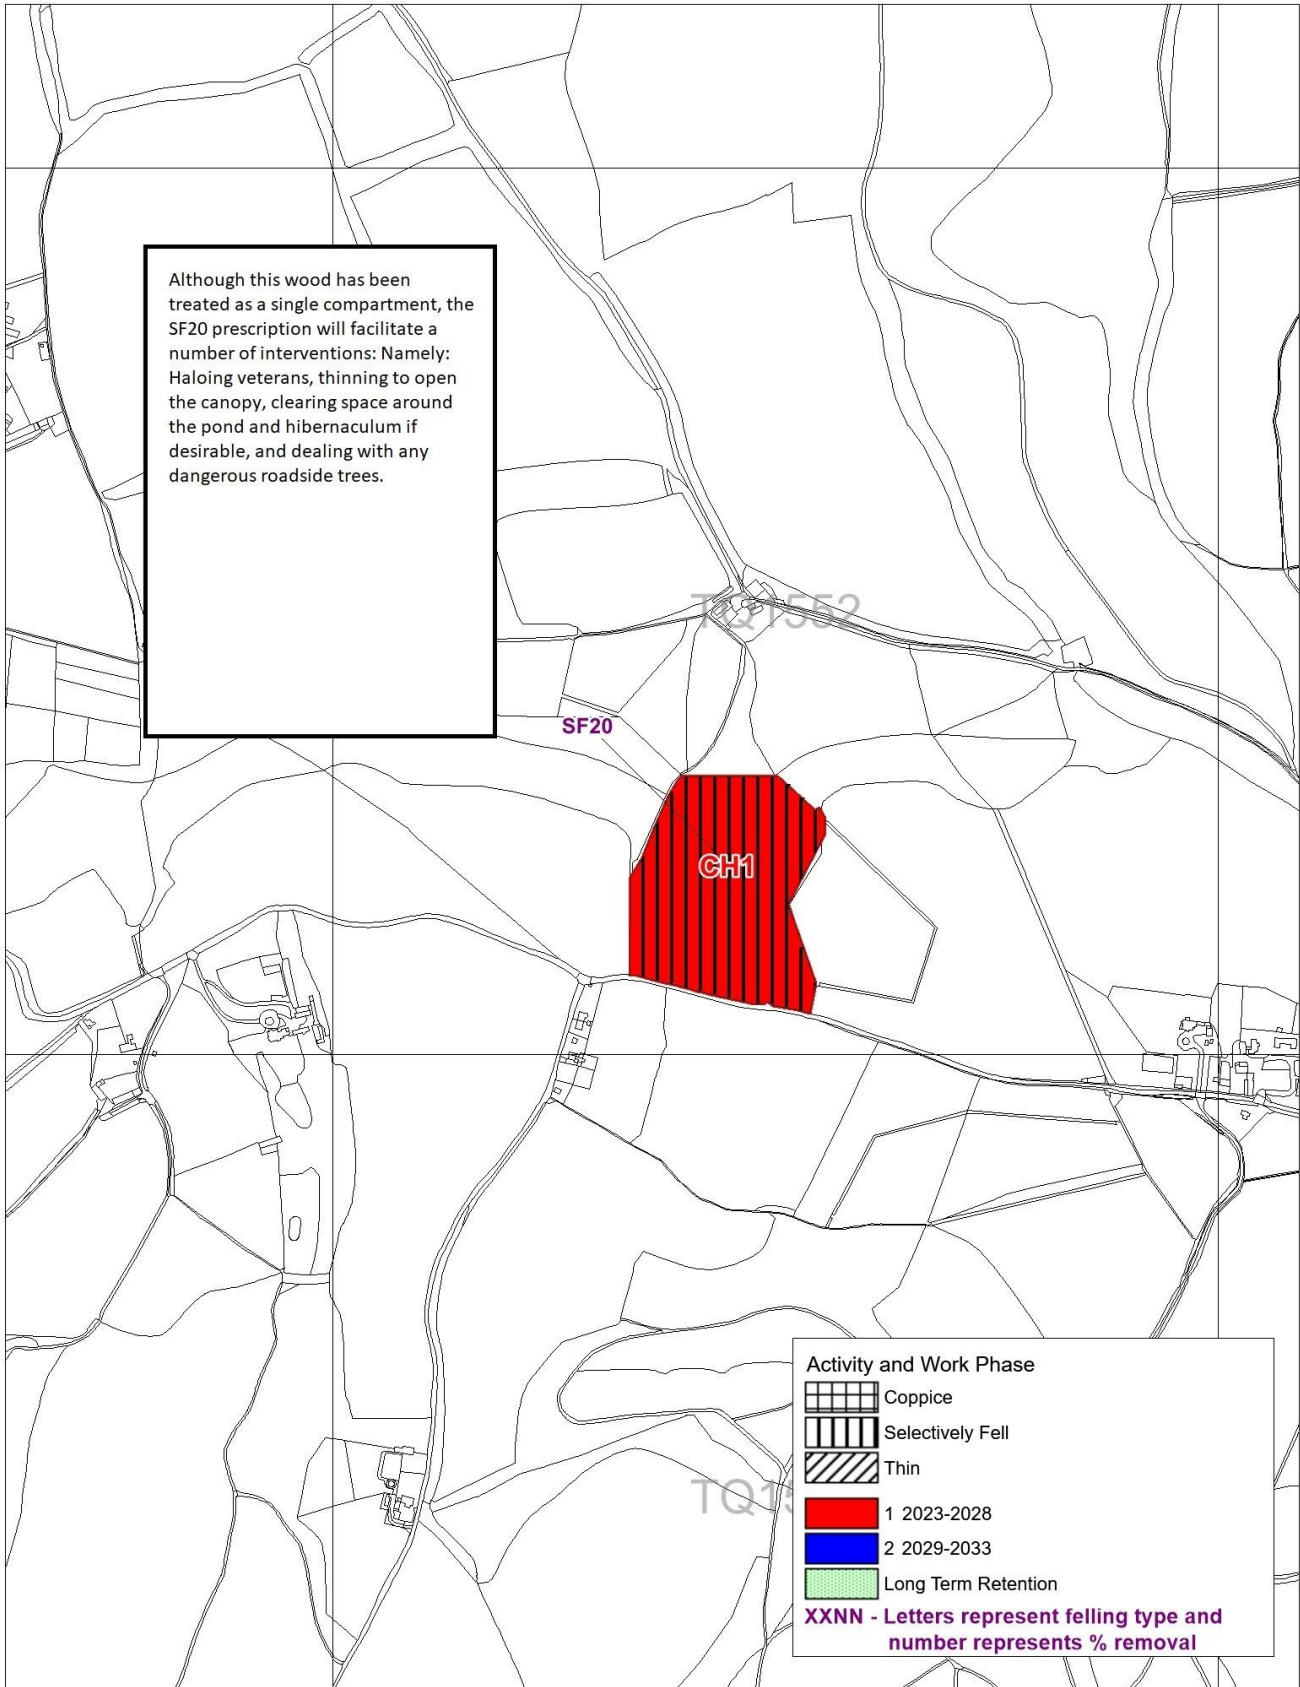

Surrey Hills Woodland Plan 2023-2043

Chapel Farm Work Map 2023-2043

Scale 1:7500 at A4

Prepared By Matt Taylor of
Forest and Land Ltd. On Behalf of
the National Trust