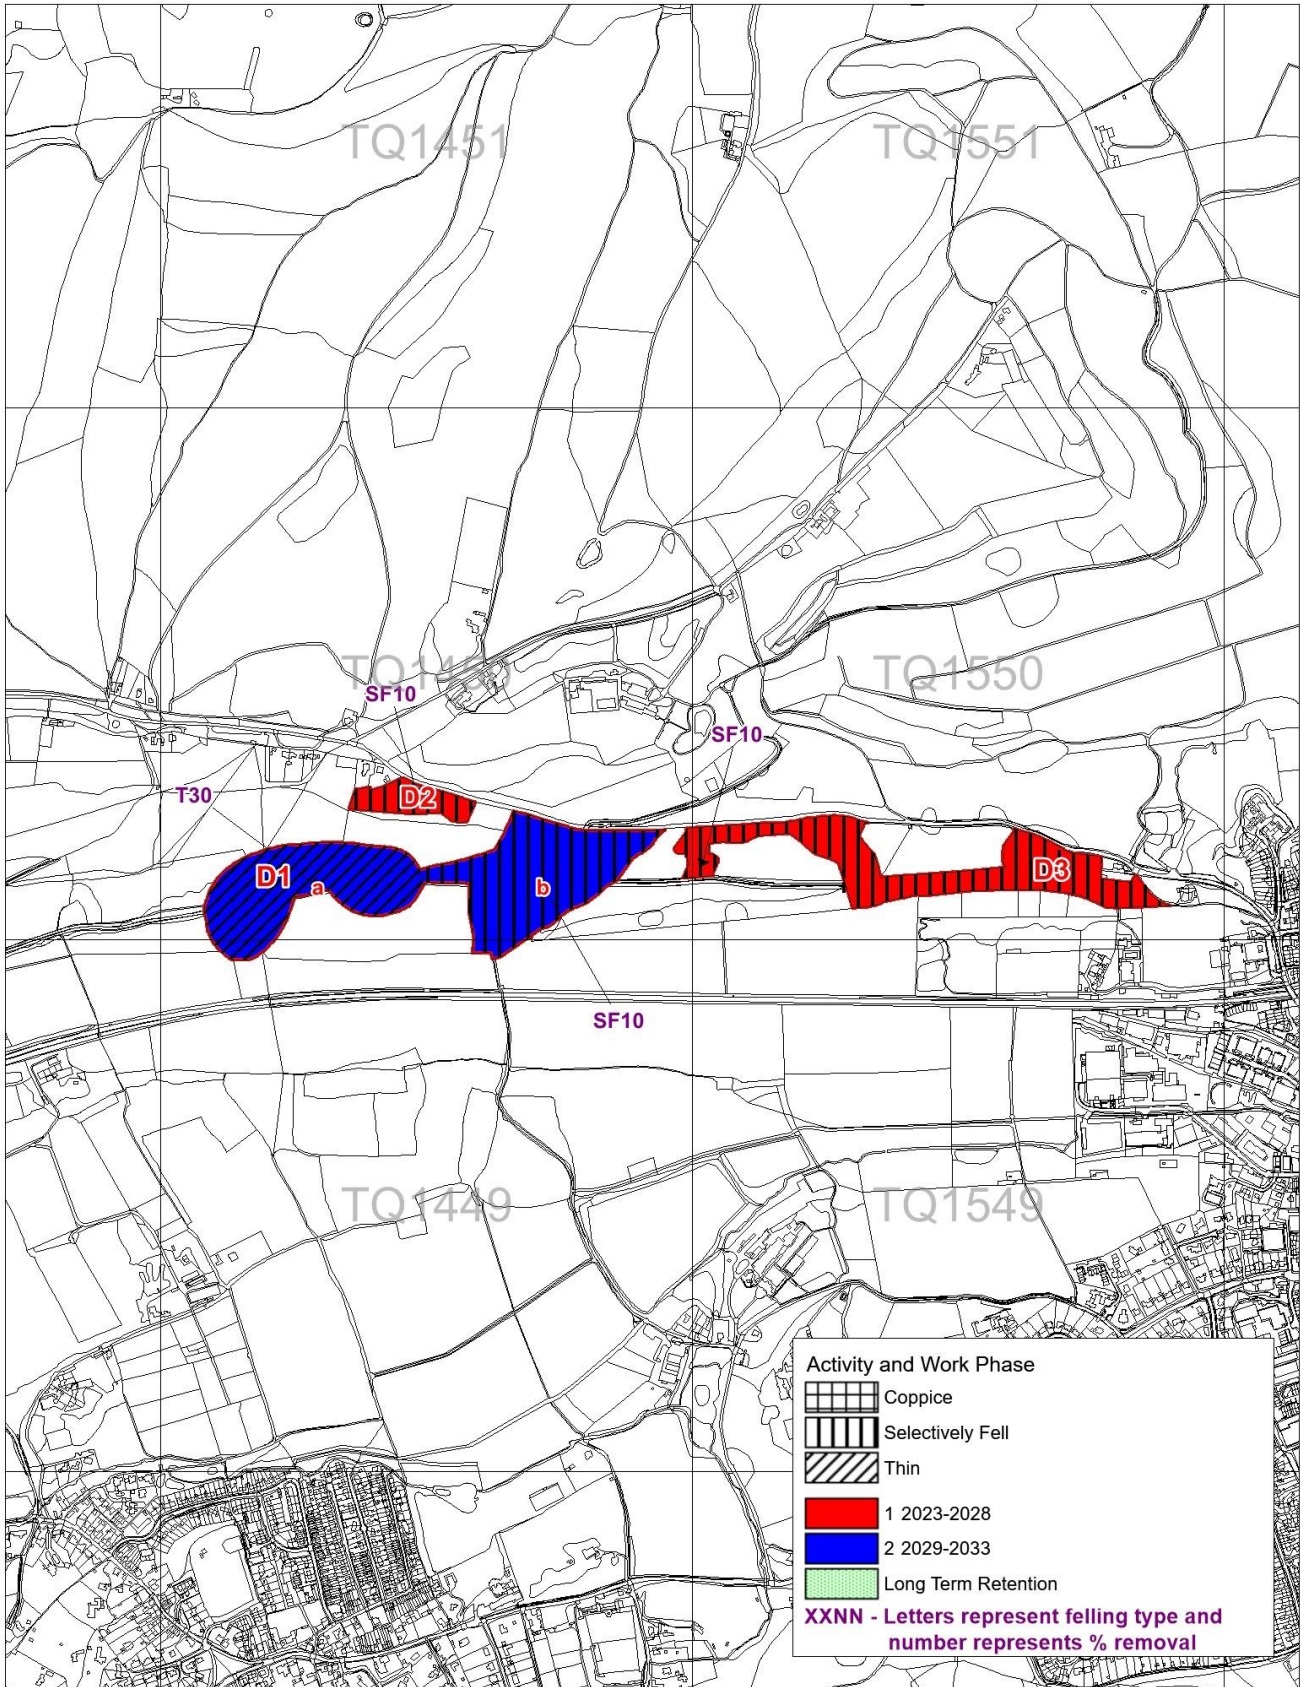

Surrey Hills Woodland Plan 2023-2043  
 Abinger Work Map 2023-2043

Scale 1:10000 at A4

Prepared By Matt Taylor of  
 Forest and Land Ltd. On Behalf of the

Surrey Hills Woodland Plan 2023-2043

Box Hill Work Map 2023-2043

Scale 1:10000 at A4

Prepared By Matt Taylor of  
 Forest and Land Ltd. On Behalf of  
  
 National Trust

Surrey Hills Woodland Plan 2023-2043

Chapel Farm Work Map 2023-2043

Scale 1:7500 at A4

Prepared By Matt Taylor of  
 Forest and Land Ltd. On Behalf of  
 the National Trust

Surrey Hills Woodland Plan 2023-2043

Denbies Work Map 2023-2043

Scale 1:12,500 at A4

Prepared By Matt Taylor of  
 Forest and Land Ltd. On Behalf of  
 National Trust

Surrey Hills Woodland Plan 2023-2043

Emley Farm Work Map 2023-2043

**XXNN - Letters represent felling type and number represents % removal**

Surrey Hills Woodland Plan 2023-2043

Headley Heath Work Map 2023-2043

Scale 1:10000 at A4

Prepared By Matt Taylor of  
 Forest and Land Ltd. On Behalf of  
 National Trust