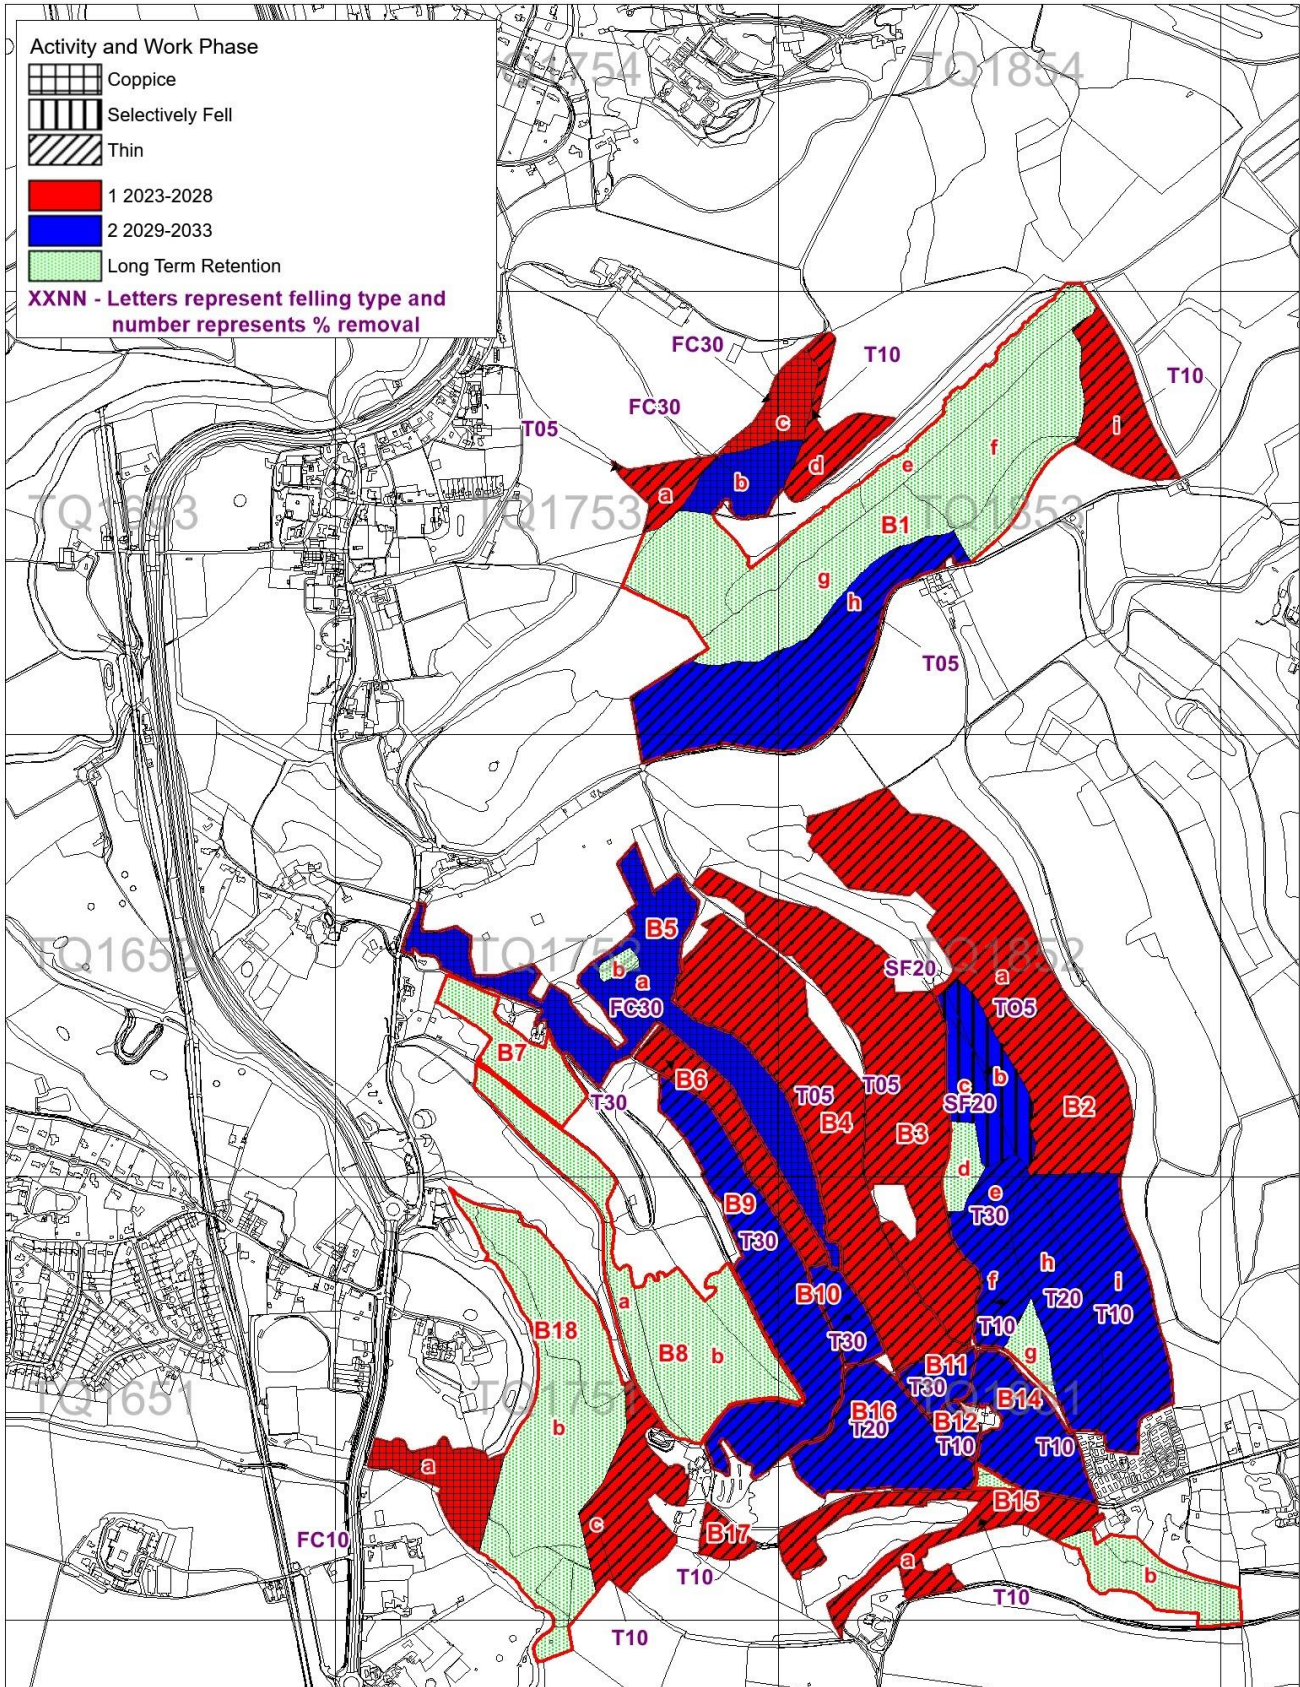

Surrey Hills Woodland Plan 2023-2043  
 Abinger Work Map 2023-2043

Scale 1:10000 at A4

Prepared By Matt Taylor of  
 Forest and Land Ltd. On Behalf of the

Surrey Hills Woodland Plan 2023-2043

Box Hill Work Map 2023-2043

Surrey Hills Woodland Plan 2023-2043

Denbies Work Map 2023-2043

Scale 1:12,500 at A4

Prepared By Matt Taylor of  
 Forest and Land Ltd. On Behalf of  
 National Trust

Surrey Hills Woodland Plan 2023-2043

Emley Farm Work Map 2023-2043

Scale 1:7500 at A4

Prepared By Matt Taylor of  
Forest and Land Ltd. On Behalf of

Surrey Hills Woodland Plan 2023-2043

Finchampstead and Ambarrow Work Map 2023-2043

Scale 1:12500 at A4

Prepared By Matt Taylor of  
 Forest and Land Ltd. On Behalf of  
 National Trust

**XXNN - Letters represent felling type and number represents % removal**

Surrey Hills Woodland Plan 2023-2043

Headley Heath Work Map 2023-2043

Scale 1:10000 at A4

Prepared By Matt Taylor of  
 Forest and Land Ltd. On Behalf of  
 National Trust