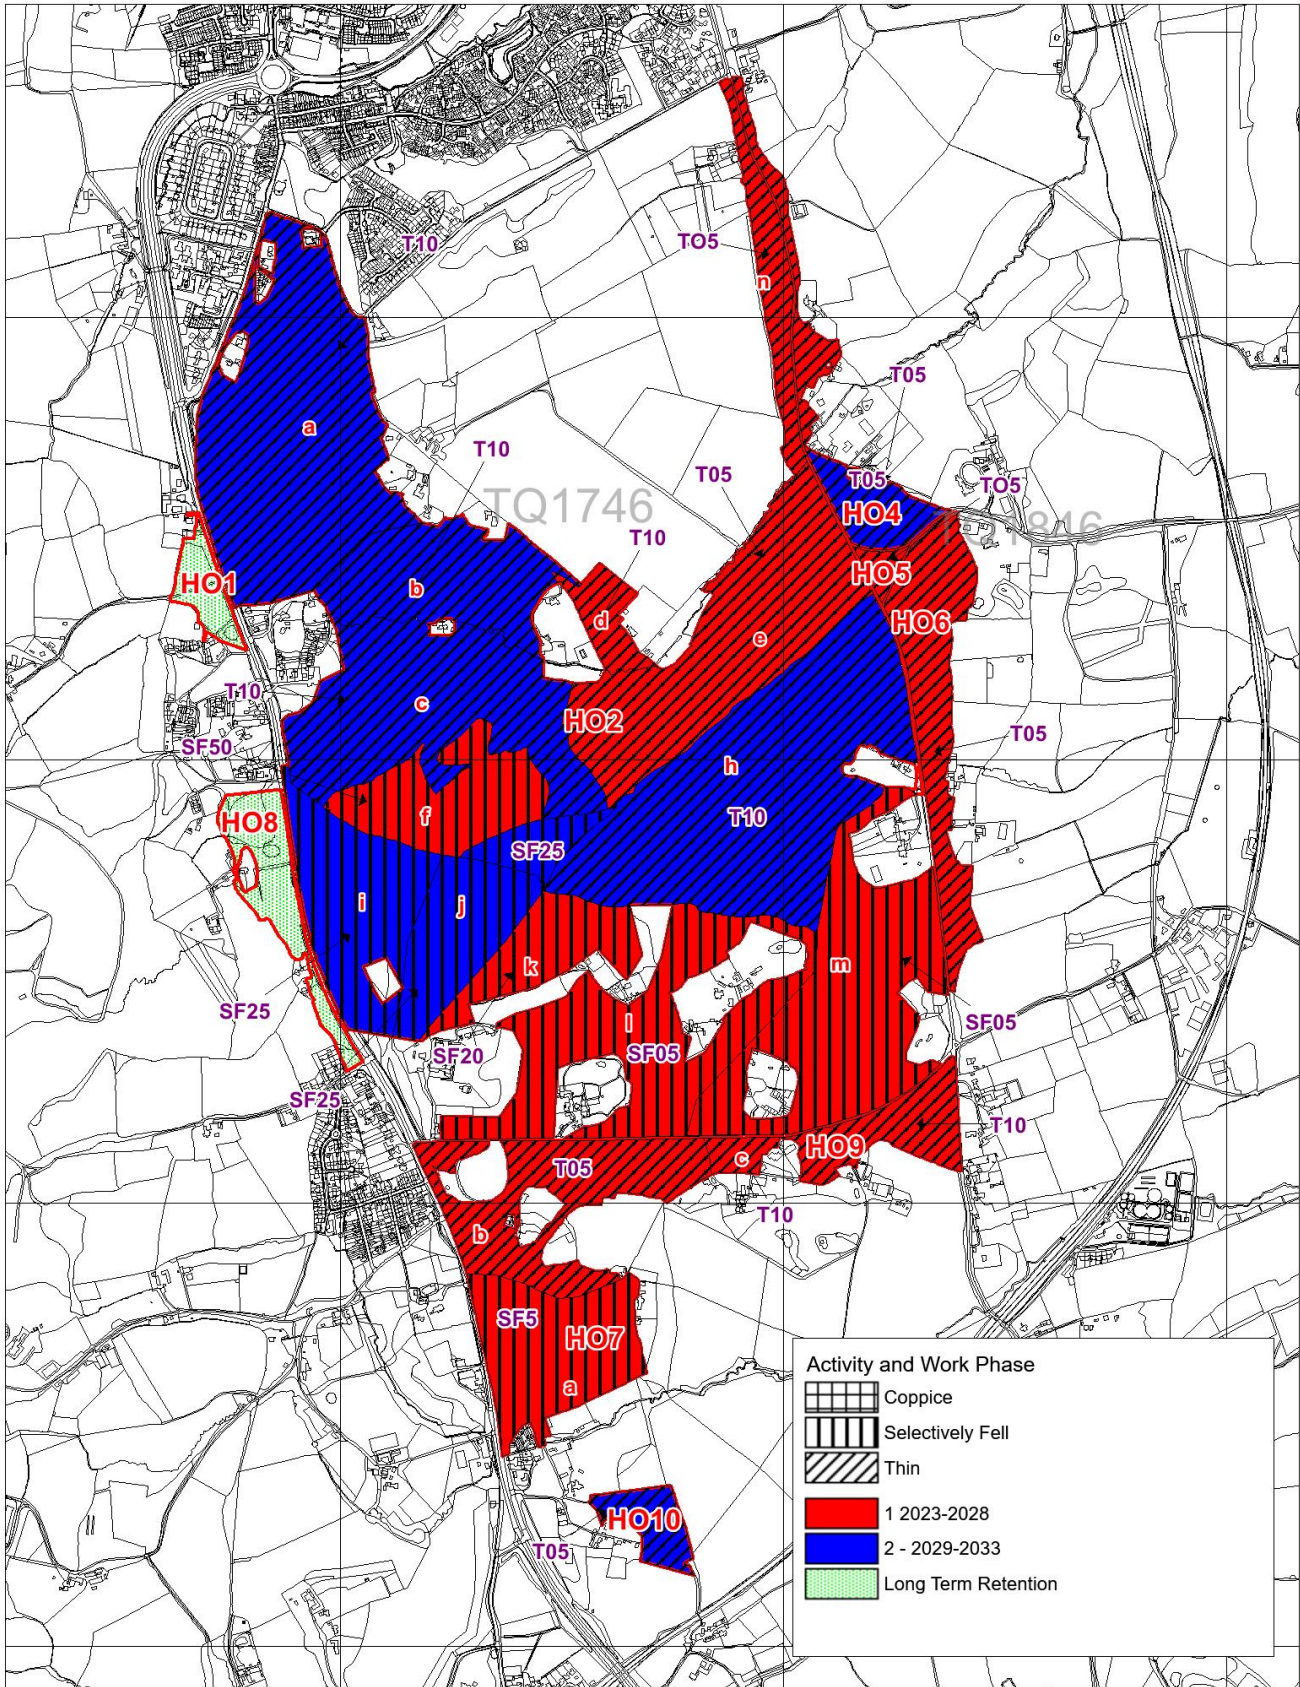

Surrey Hills Woodland Plan 2023-2043

Hatchlands Work Map 2023-2043

Scale 1:10,000 at A4

Prepared By Matt Taylor of  
 Forest and Land Ltd. On Behalf of  
 National Trust

**Activity and Work Phase**

	Coppice
	Selectively Fell
	Thin
	1 2023-2028
	2 2029-2033
	Long Term Retention

**XXNN - Letters represent felling type and number represents % removal**

Surrey Hills Woodland Plan 2023-2043

Headley Heath Work Map 2023-2043

Scale 1:10000 at A4

Prepared By Matt Taylor of  
 Forest and Land Ltd. On Behalf of  
 National Trust

Surrey Hills Woodland Plan 2023-2043

Holmwood Map 2023-2033

Scale 1:15000 at A4

Prepared By Matt Taylor of  
 Forest and Land Ltd. On Behalf of  
 National Trust

Surrey Hills Woodland Plan 2023-2043  
 Hydon's Ball and Heath Work Map 2023-2043  
 Scale 1:7500 at A4