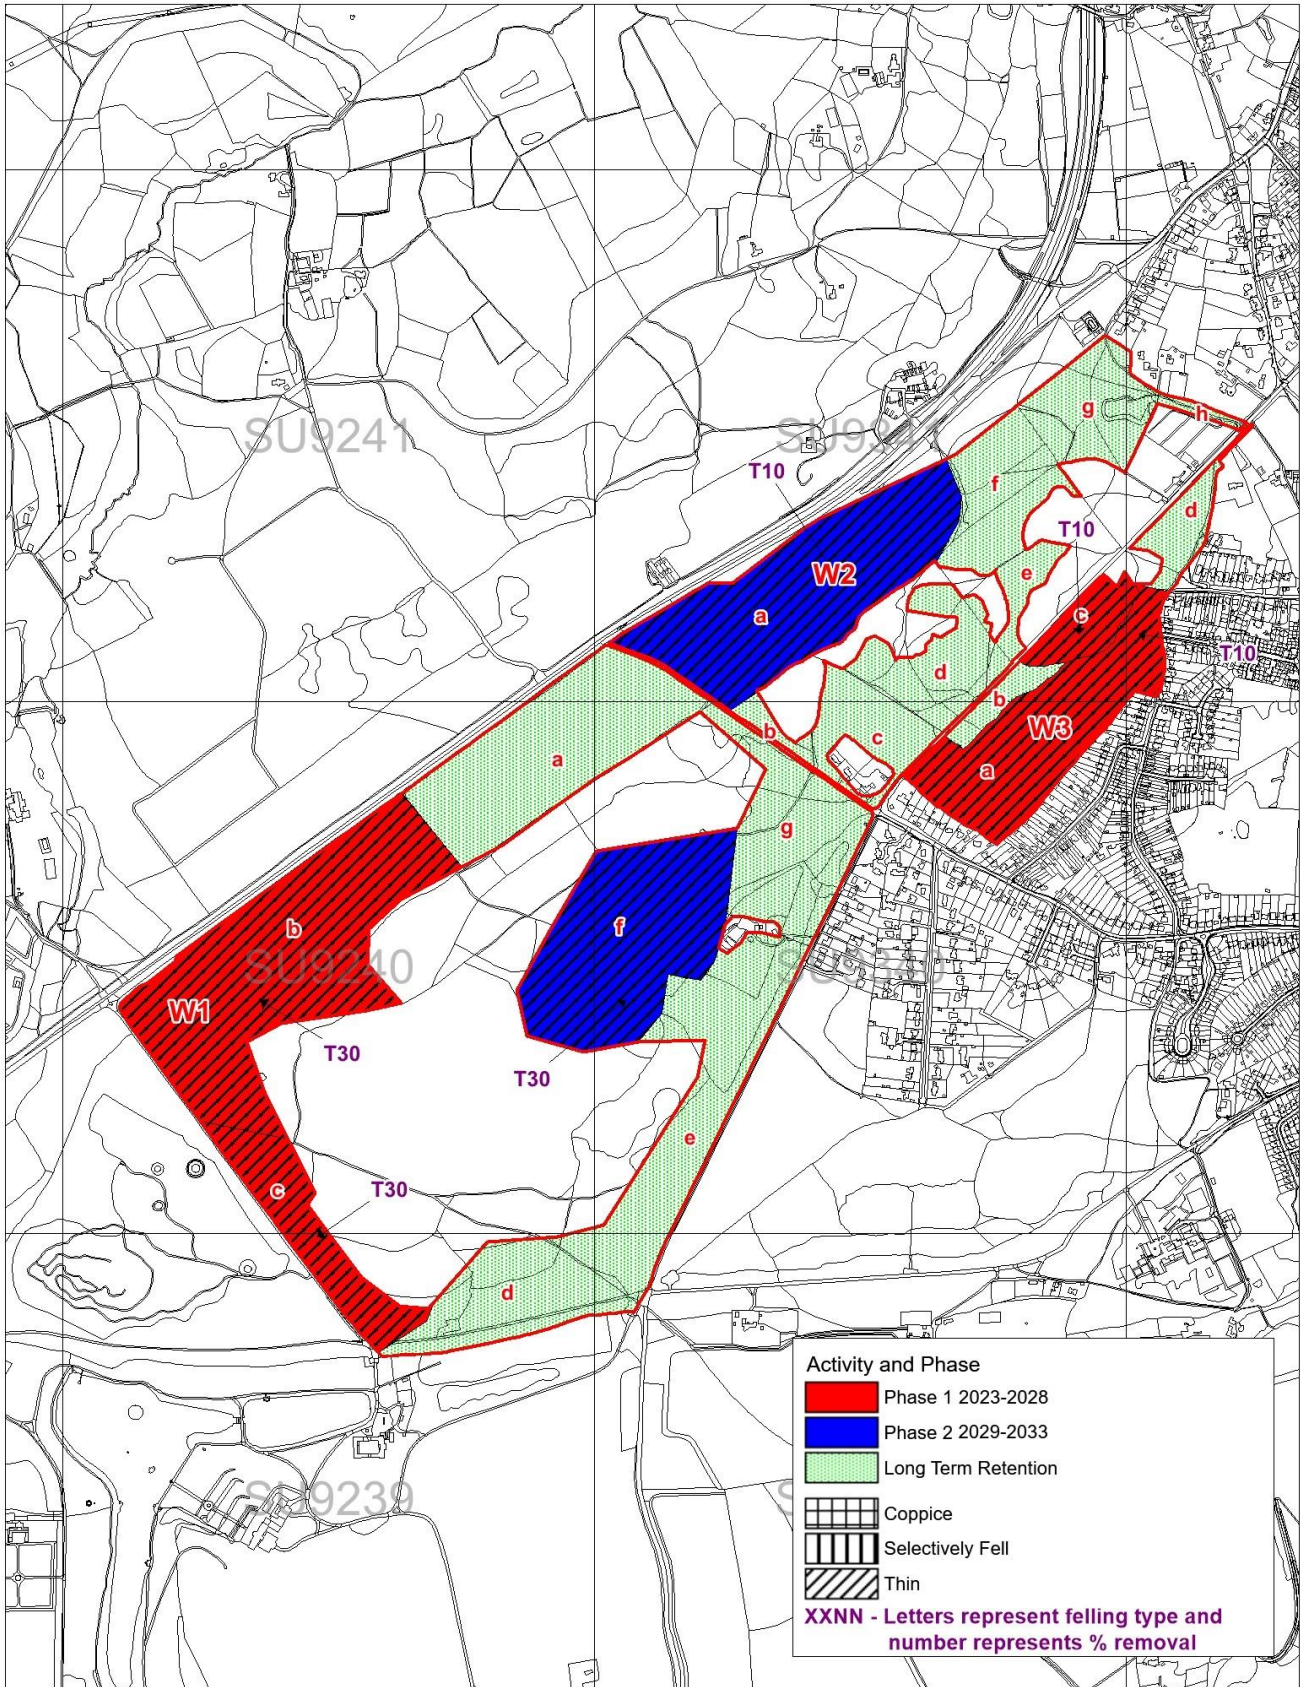

**XXNN - Letters represent felling type and number represents % removal**

Surrey Hills Woodland Plan 2023-2043

Headley Heath Work Map 2023-2043

Scale 1:10000 at A4

Prepared By Matt Taylor of  
 Forest and Land Ltd. On Behalf of  
 National Trust

National  
Trust

Surrey Hills Woodland Plan 2023-2043

Runnymede and Ankerwycke Work Map 2023-2043

Scale 1:10000 at A4

Prepared By Matt Taylor of  
 Forest and Land Ltd. On Behalf of  
 National Trust

Surrey Hills Woodland Plan 2023-2043

Winkworth Arboretum Work Map 2023-2043

Scale 1:7500 at A4

Prepared By Matt Taylor of  
 Forest and Land Ltd. On Behalf of the  
  
 National Trust

Surrey Hills Woodland Plan 2023-2043

Witley Work Map 2023-2043