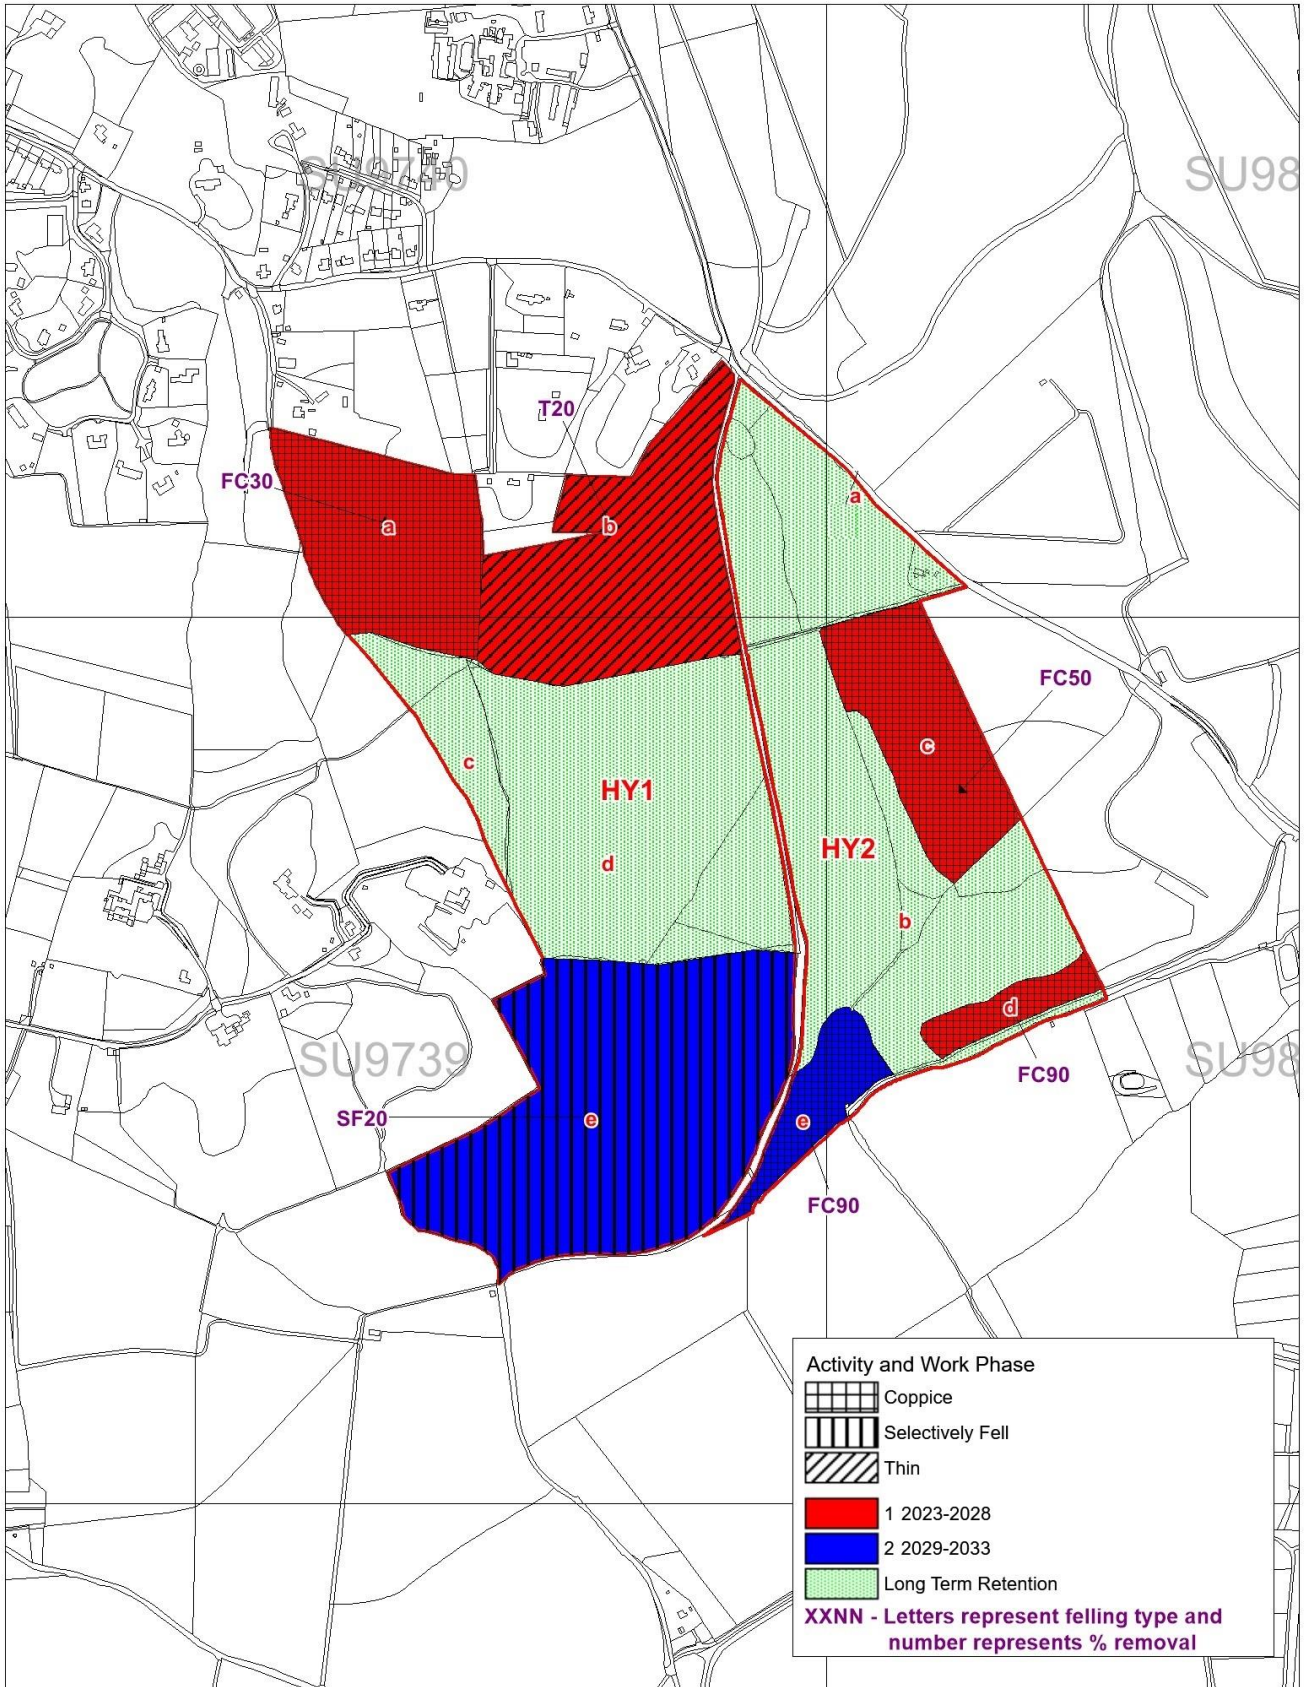

Surrey Hills Woodland Plan 2023-2043

Hatchlands Work Map 2023-2043

Scale 1:10,000 at A4

Prepared By Matt Taylor of  
 Forest and Land Ltd. On Behalf of  
 National Trust

**Activity and Work Phase**

	Coppice
	Selectively Fell
	Thin
	1 2023-2028
	2 2029-2033
	Long Term Retention

**XXNN - Letters represent felling type and number represents % removal**

Surrey Hills Woodland Plan 2023-2043

Headley Heath Work Map 2023-2043

Scale 1:10000 at A4

Prepared By Matt Taylor of  
 Forest and Land Ltd. On Behalf of  
 National Trust

Surrey Hills Woodland Plan 2023-2043

Holmwood Map 2023-2033

Scale 1:15000 at A4

Prepared By Matt Taylor of  
 Forest and Land Ltd. On Behalf of  
 National Trust

Surrey Hills Woodland Plan 2023-2043  
 Hydon's Ball and Heath Work Map 2023-2043  
 Scale 1:7500 at A4