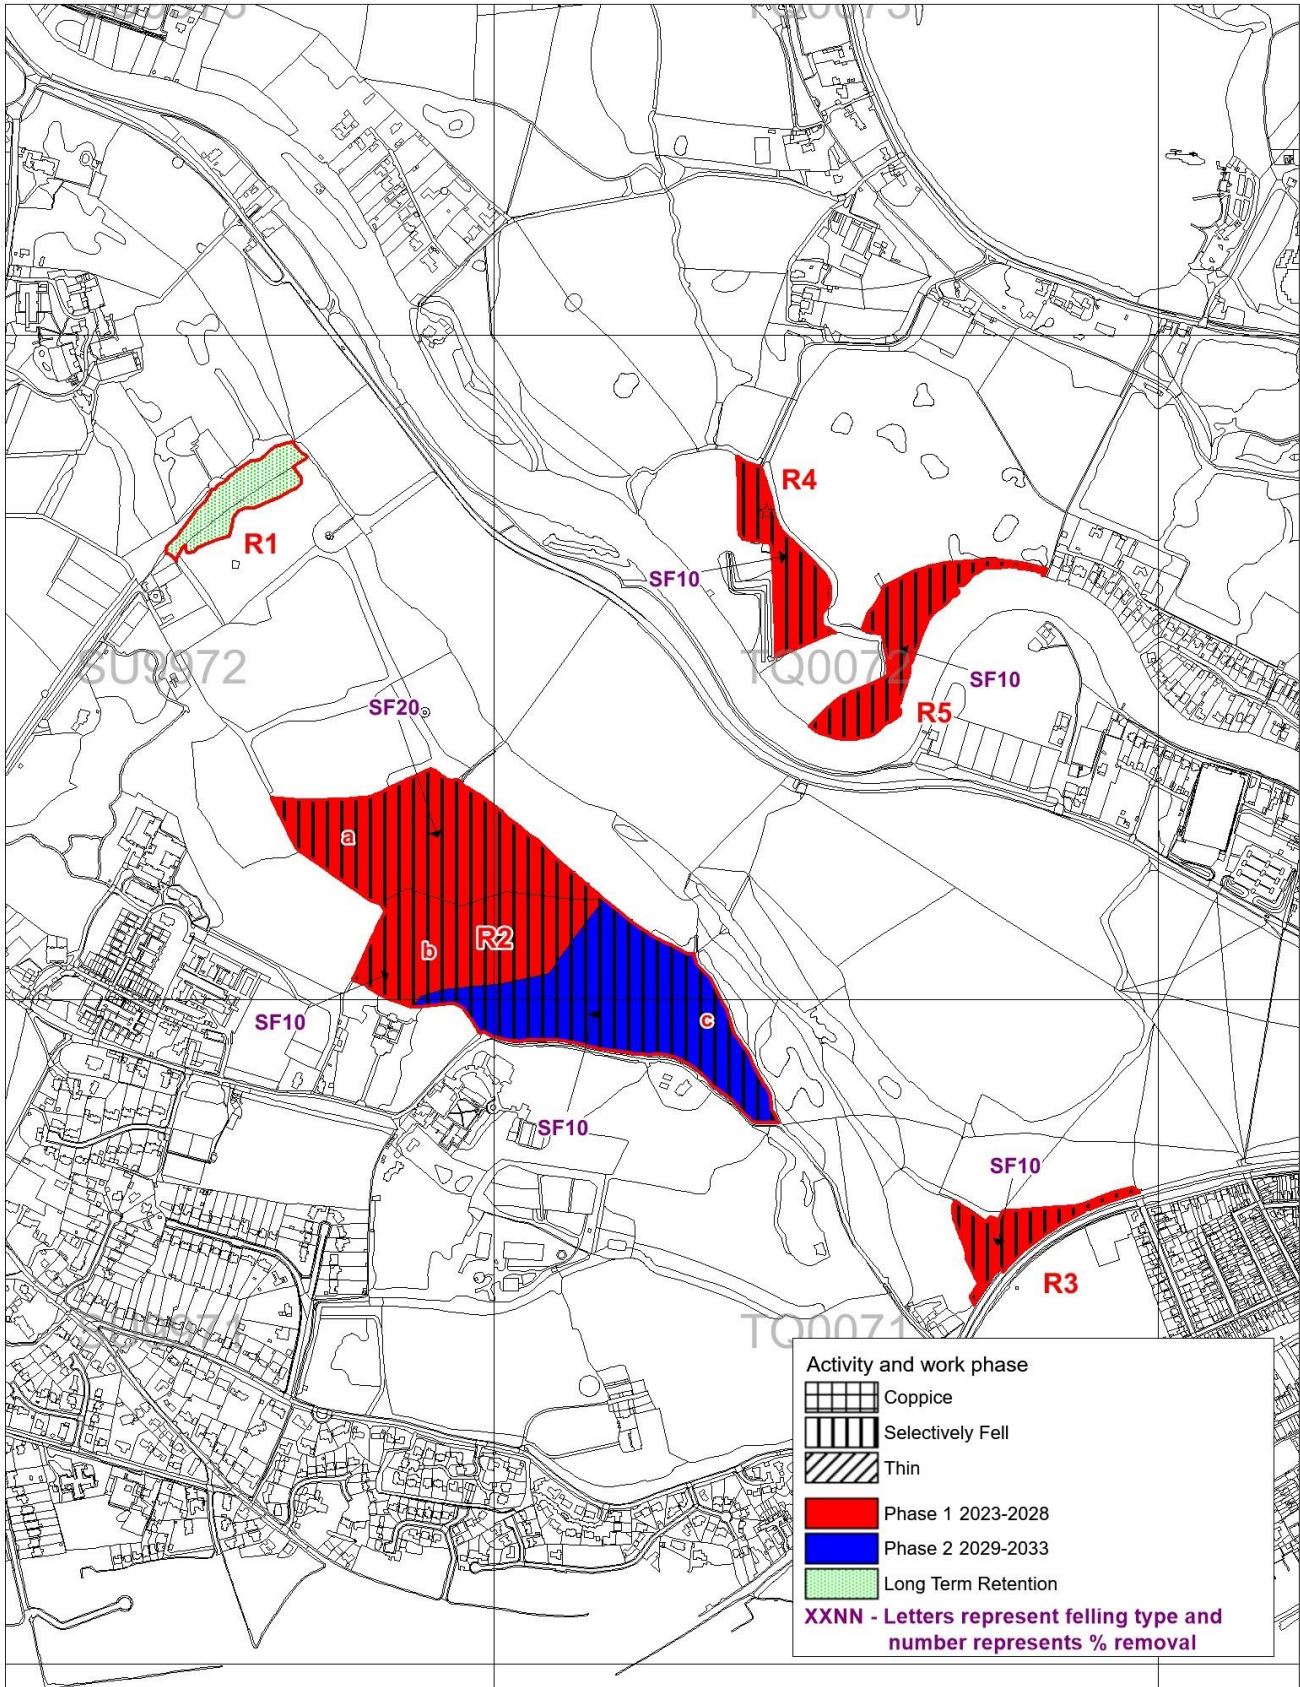

**XXNN - Letters represent felling type and number represents % removal**

Surrey Hills Woodland Plan 2023-2043

Headley Heath Work Map 2023-2043

Scale 1:10000 at A4

Prepared By Matt Taylor of  
 Forest and Land Ltd. On Behalf of  
 National Trust

Scale 1:12,500 at A4

Prepared By Matt Taylor of  
 Forest and Land Ltd. On Behalf of the  
 National Trust

Surrey Hills Woodland Plan 2023-2043

Reigate Work Map 2023-2043

Scale 1:20000 at A4

Prepared By Matt Taylor of  
Forest and Land Ltd. On Behalf of the

National  
Trust

Surrey Hills Woodland Plan 2023-2043

Runnymede and Ankerwycke Work Map 2023-2043

Scale 1:10000 at A4

Prepared By Matt Taylor of  
 Forest and Land Ltd. On Behalf of  
 National Trust

Surrey Hills Woodland Plan 2023-2043

Winkworth Arboretum Work Map 2023-2043

Scale 1:7500 at A4

Prepared By Matt Taylor of  
 Forest and Land Ltd. On Behalf of the  
  
 National Trust

Surrey Hills Woodland Plan 2023-2043

Witley Work Map 2023-2043