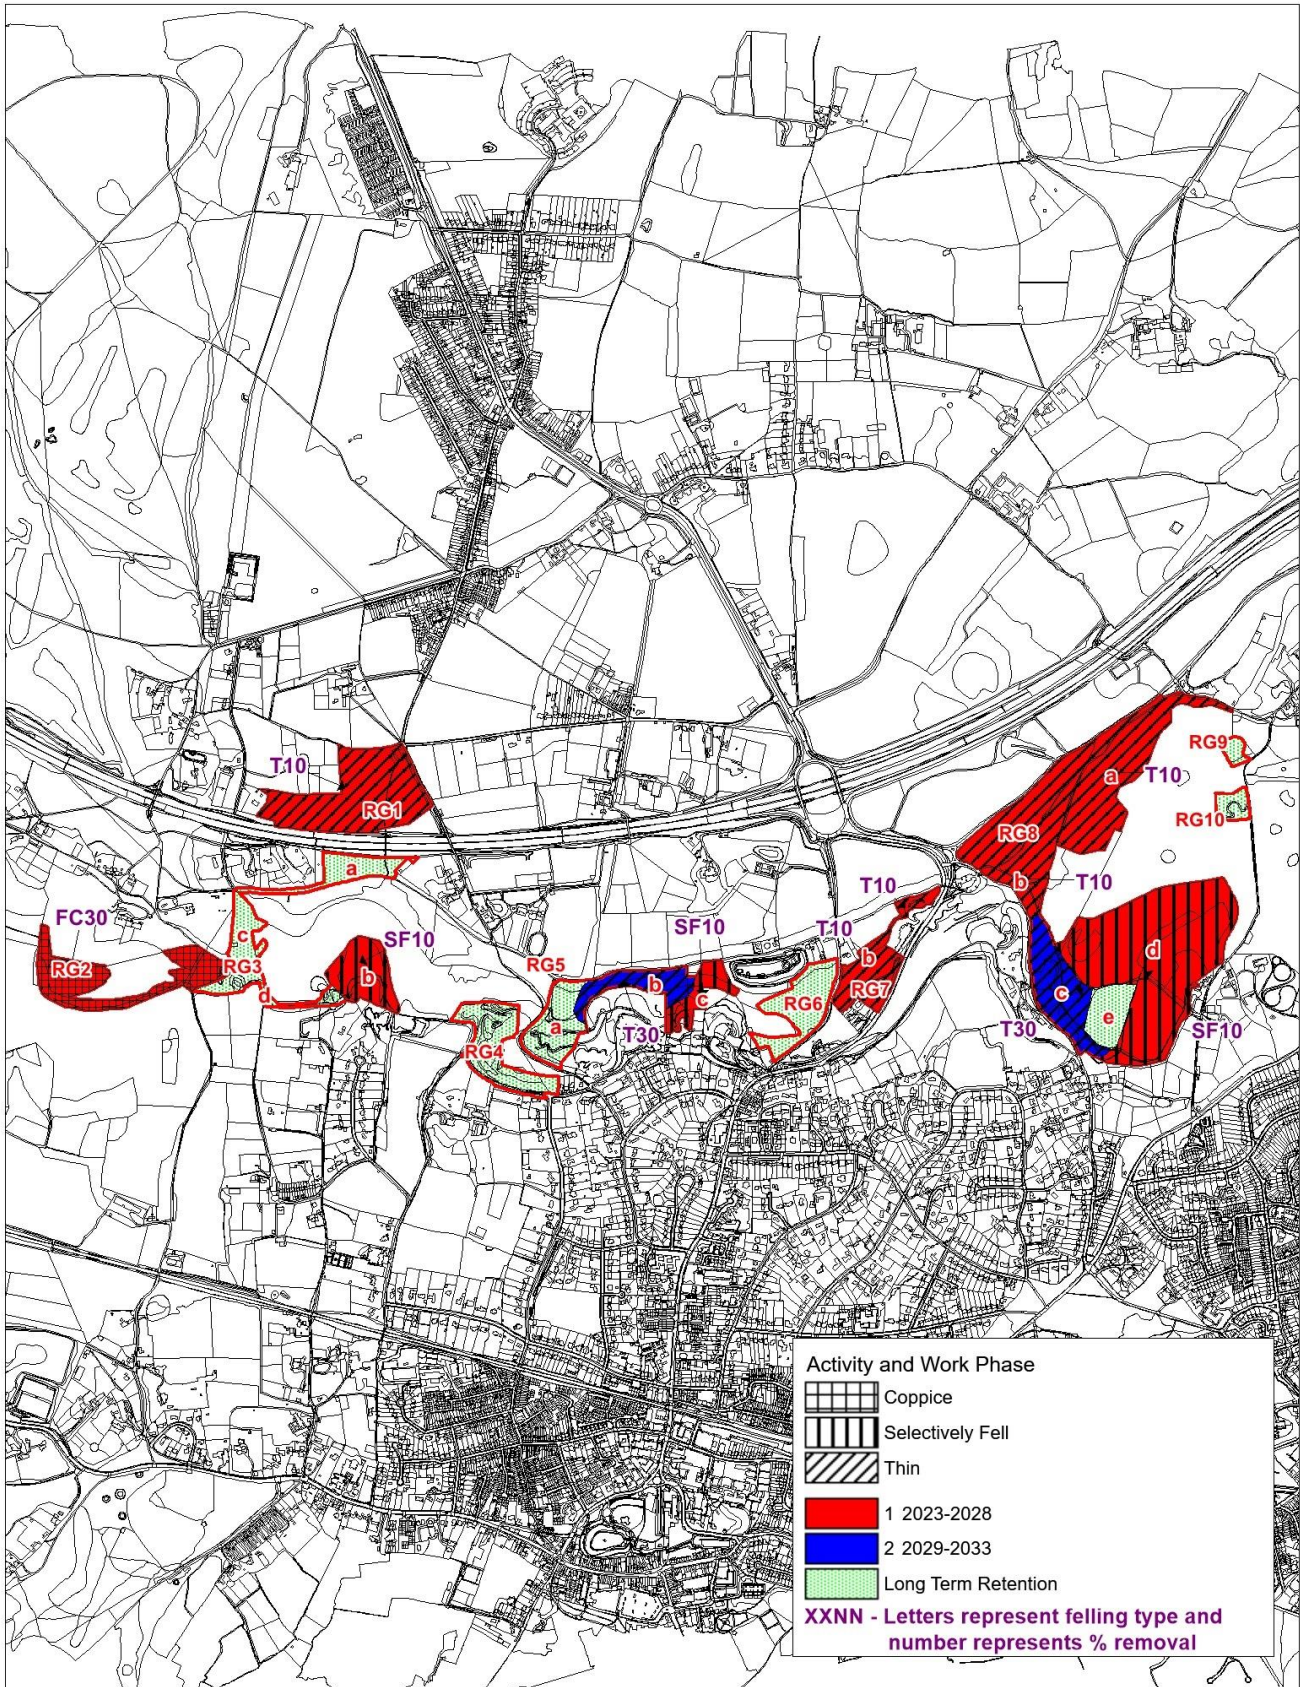

Surrey Hills Woodland Plan 2023-2043  
 Netley Work Map 2023-2043

Scale 1:7500 at A4

Prepared By Matt Taylor of  
 Forest and Land Ltd. On Behalf of the

Surrey Hills Woodland Plan 2023-2043

Oxsted Work Map 2023-2043

Scale 1:12,500 at A4

Prepared By Matt Taylor of  
 Forest and Land Ltd. On Behalf of the  
 National Trust

Surrey Hills Woodland Plan 2023-2043

Reigate Work Map 2023-2043

Scale 1:20000 at A4

Prepared By Matt Taylor of  
Forest and Land Ltd. On Behalf of the

National  
Trust

Surrey Hills Woodland Plan 2023-2043

Runnymede and Ankerwycke Work Map 2023-2043

Scale 1:10000 at A4

Prepared By Matt Taylor of  
 Forest and Land Ltd. On Behalf of  
 National Trust

Surrey Hills Woodland Plan 2023-2043