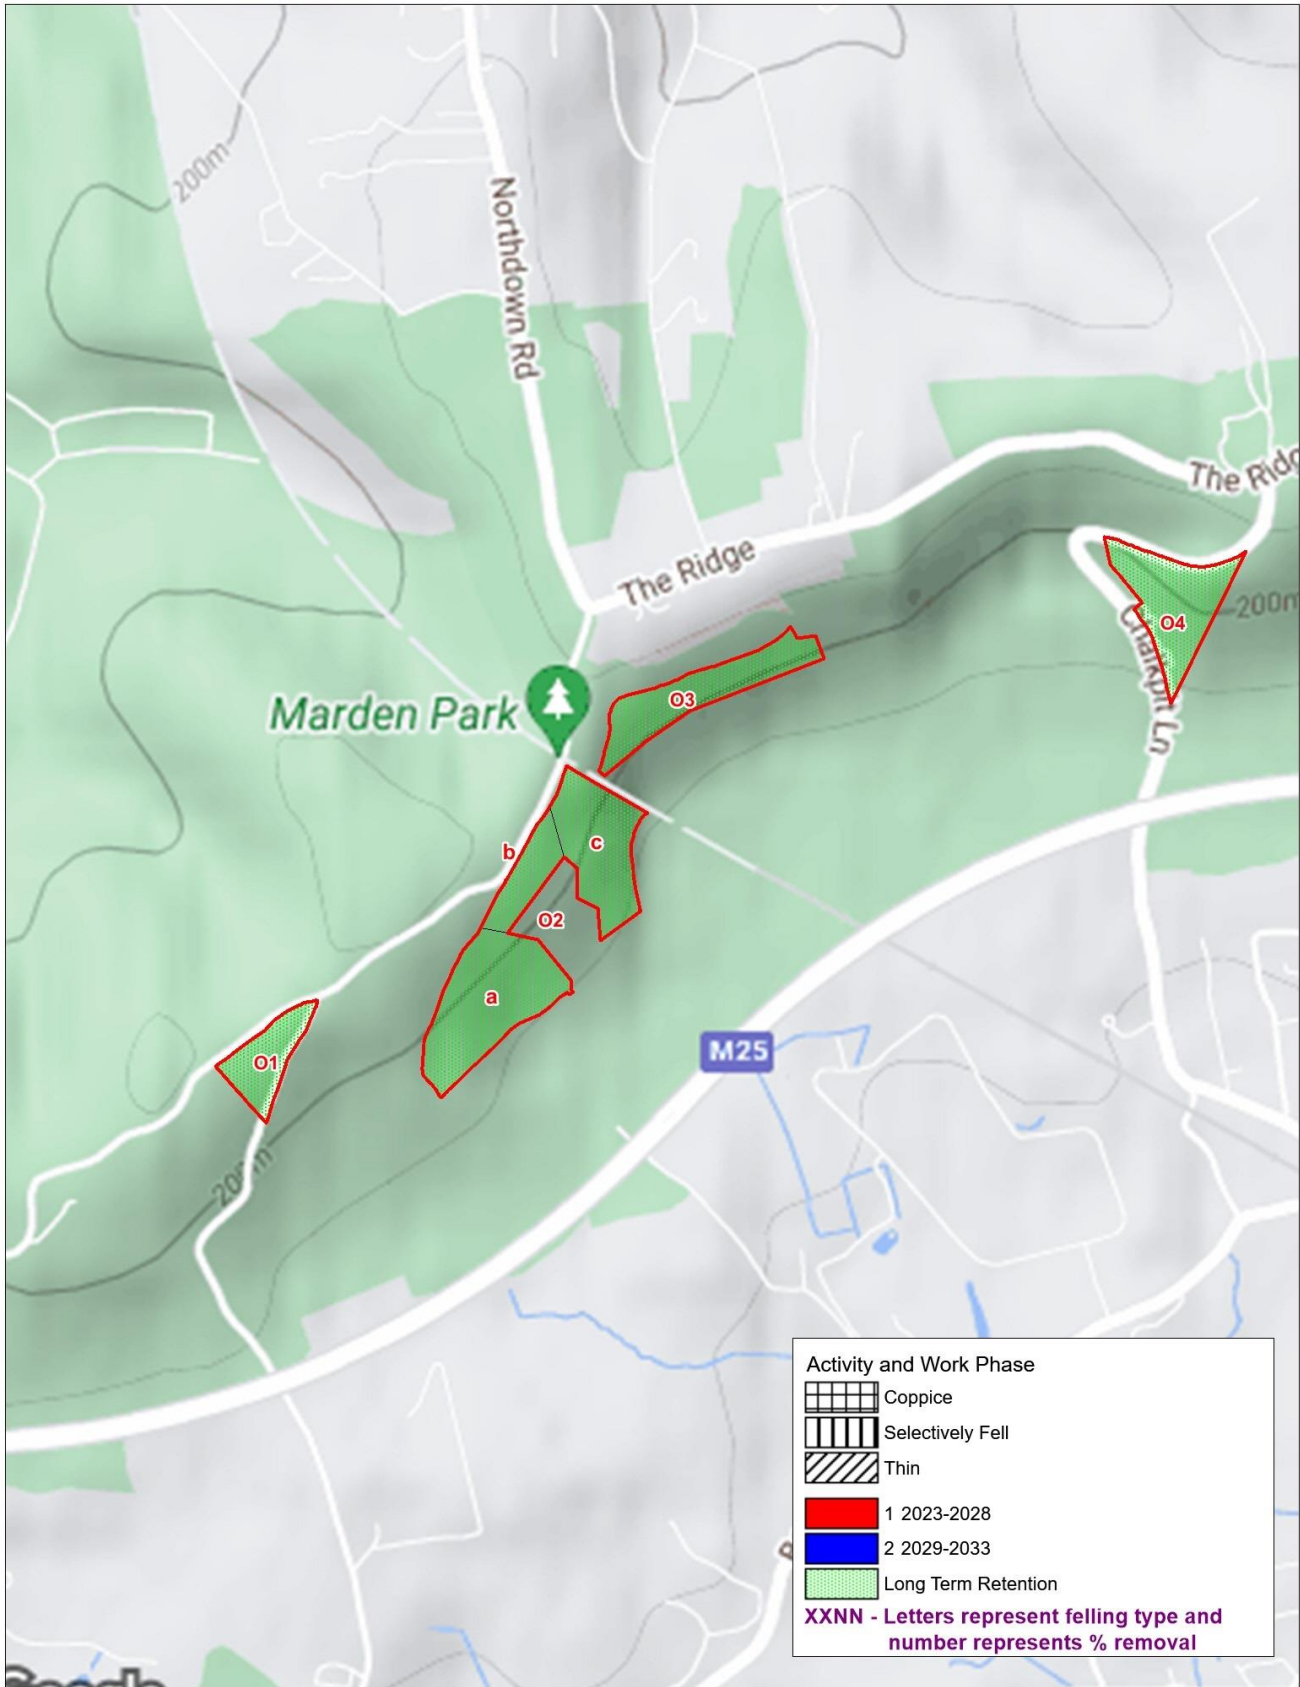

Surrey Hills Woodland Plan 2023-2043

Oxsted Work Map 2023-2043

Scale 1:12,500 at A4

Prepared By Matt Taylor of
Forest and Land Ltd. On Behalf of the
National Trust