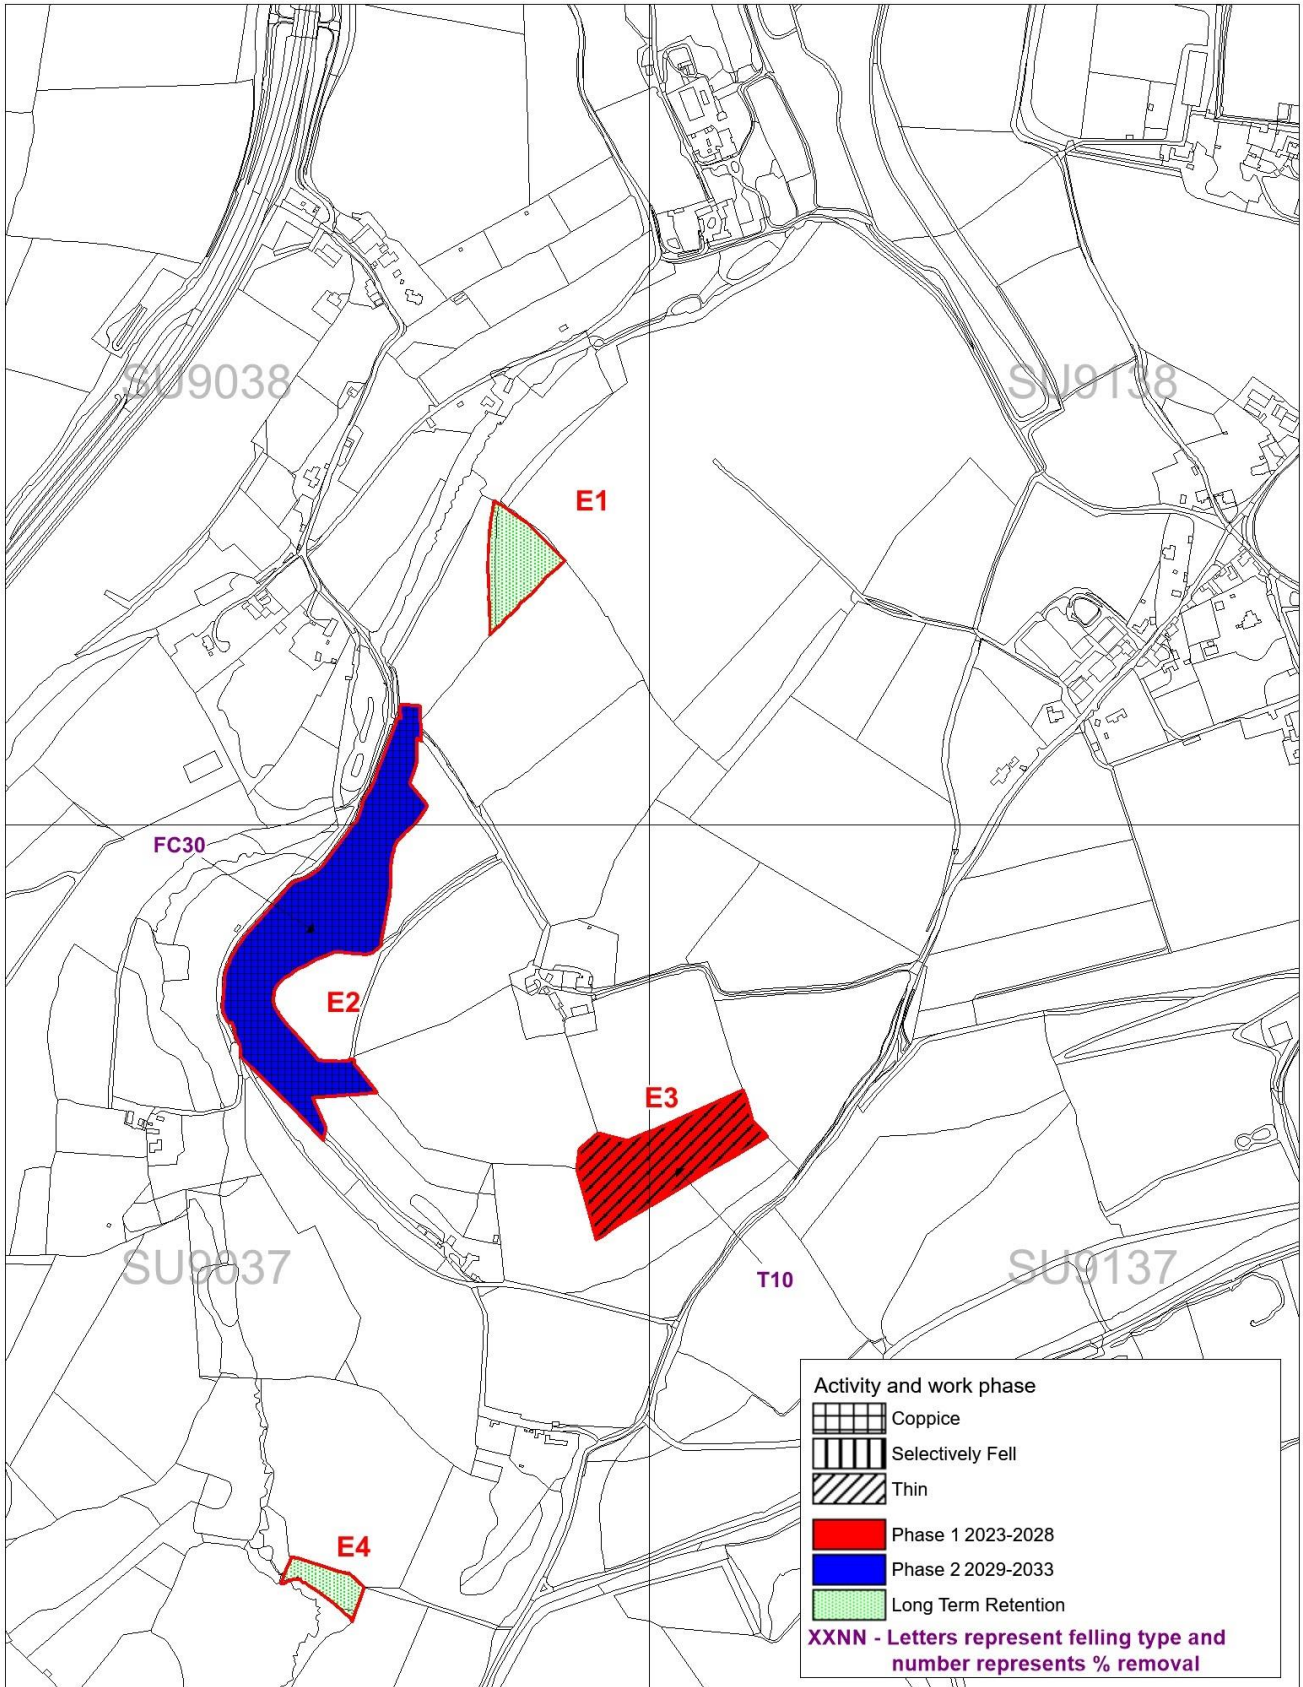

Scale 1:10000 at A4

Prepared By Matt Taylor of  
 Forest and Land Ltd. On Behalf of  
  
 National Trust

Surrey Hills Woodland Plan 2023-2043

Chapel Farm Work Map 2023-2043

Scale 1:7500 at A4

Prepared By Matt Taylor of  
 Forest and Land Ltd. On Behalf of  
 the National Trust

Surrey Hills Woodland Plan 2023-2043

Denbies Work Map 2023-2043

Scale 1:12,500 at A4

Prepared By Matt Taylor of  
 Forest and Land Ltd. On Behalf of  
 National Trust

Surrey Hills Woodland Plan 2023-2043

Emley Farm Work Map 2023-2043

Scale 1:7500 at A4

Prepared By Matt Taylor of  
Forest and Land Ltd. On Behalf of

Surrey Hills Woodland Plan 2023-2043

Finchampstead and Ambarrow Work Map 2023-2043

Scale 1:12500 at A4

Prepared By Matt Taylor of  
 Forest and Land Ltd. On Behalf of  
 National Trust

**XXNN - Letters represent felling type and number represents % removal**

Surrey Hills Woodland Plan 2023-2043

Headley Heath Work Map 2023-2043

Scale 1:10000 at A4

Prepared By Matt Taylor of  
 Forest and Land Ltd. On Behalf of  
 National Trust