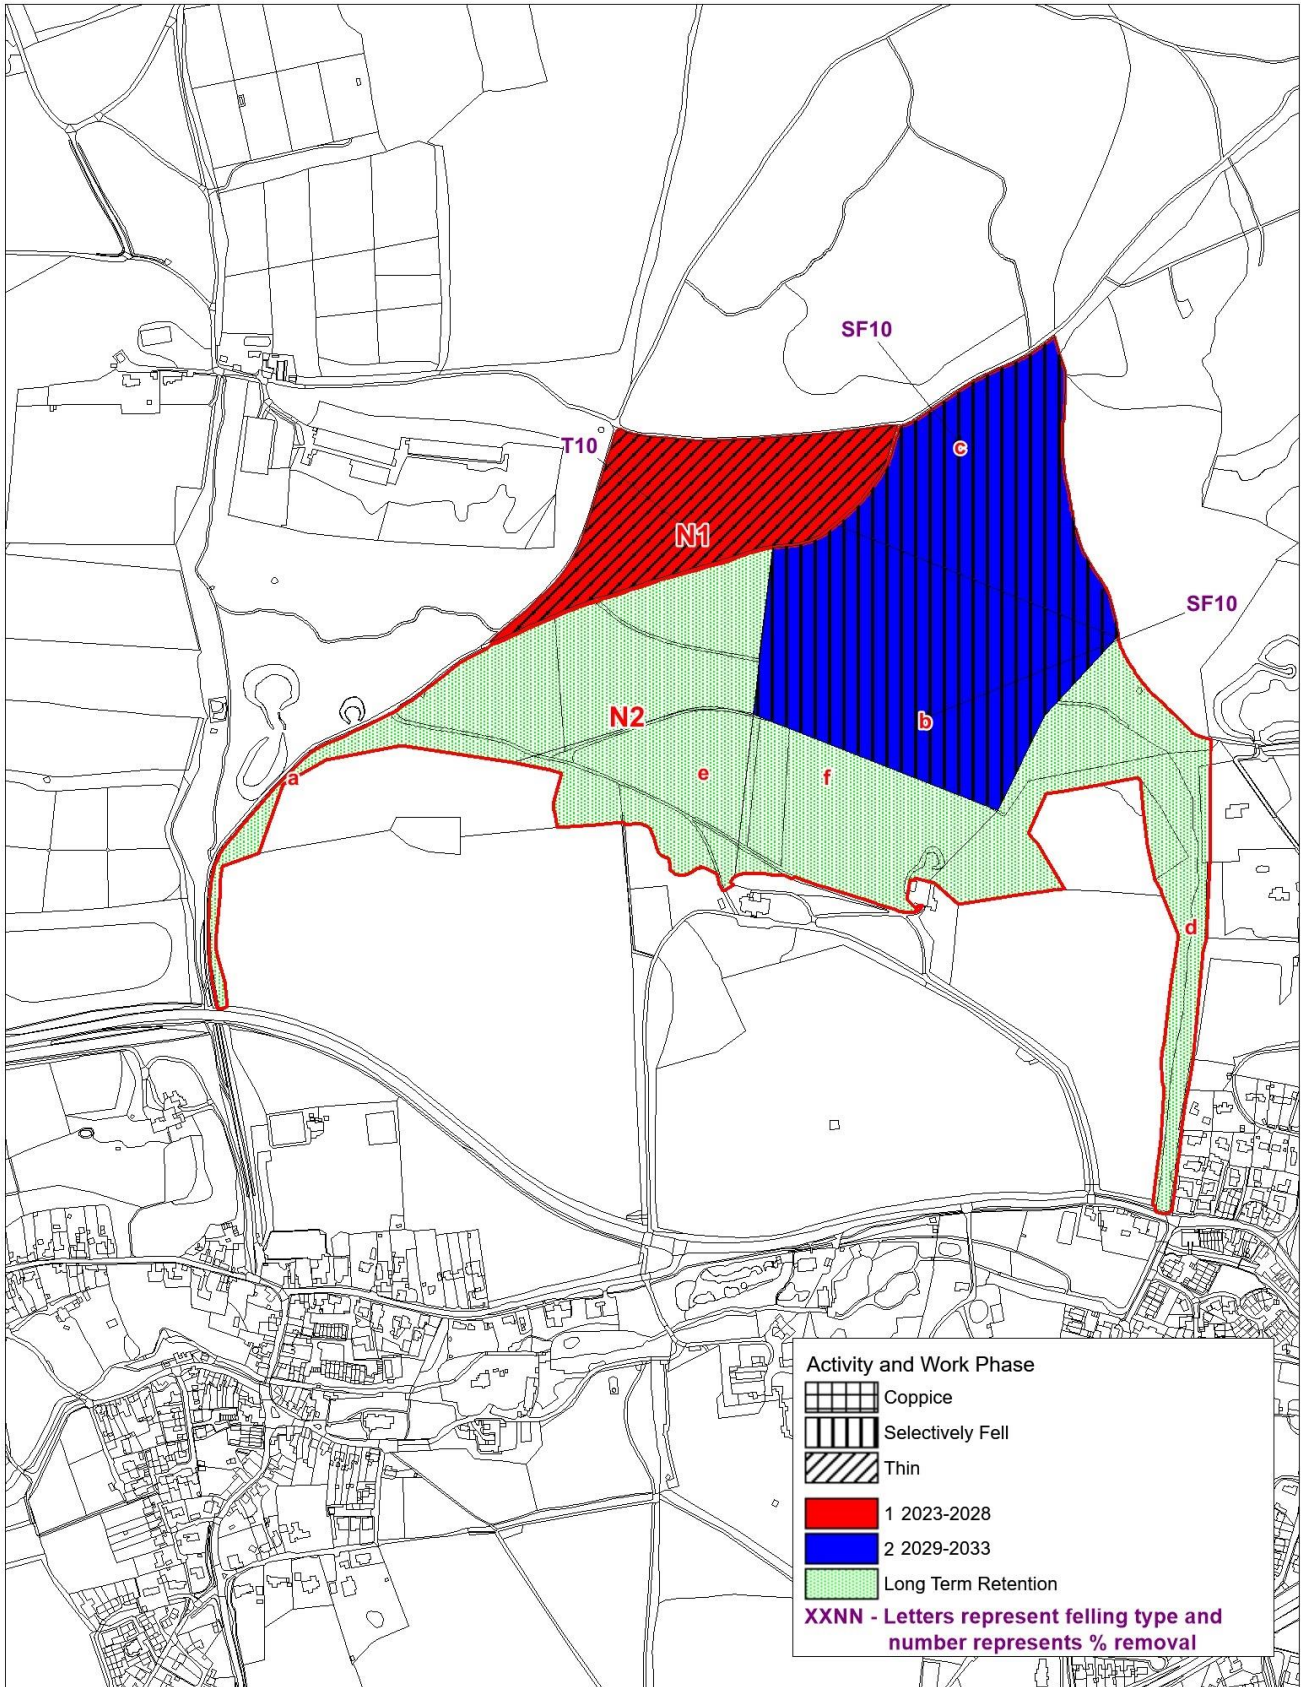

**XXNN - Letters represent felling type and number represents % removal**

Surrey Hills Woodland Plan 2023-2043

Headley Heath Work Map 2023-2043

Scale 1:10000 at A4

Prepared By Matt Taylor of  
 Forest and Land Ltd. On Behalf of  
 National Trust

Prepared By Matt Taylor of  
 Forest and Land Ltd. On Behalf of the  
 National Trust

Surrey Hills Woodland Plan 2023-2043  
 Little Kings Wood Work Map 2023-2043

Scale 1:7500 at A4

Prepared By Matt Taylor of  
 Forest and Land Ltd. On Behalf of the

Surrey Hills Woodland Plan 2023-2043  
 Netley Work Map 2023-2043

Scale 1:7500 at A4

Prepared By Matt Taylor of  
 Forest and Land Ltd. On Behalf of the

Surrey Hills Woodland Plan 2023-2043

Oxsted Work Map 2023-2043