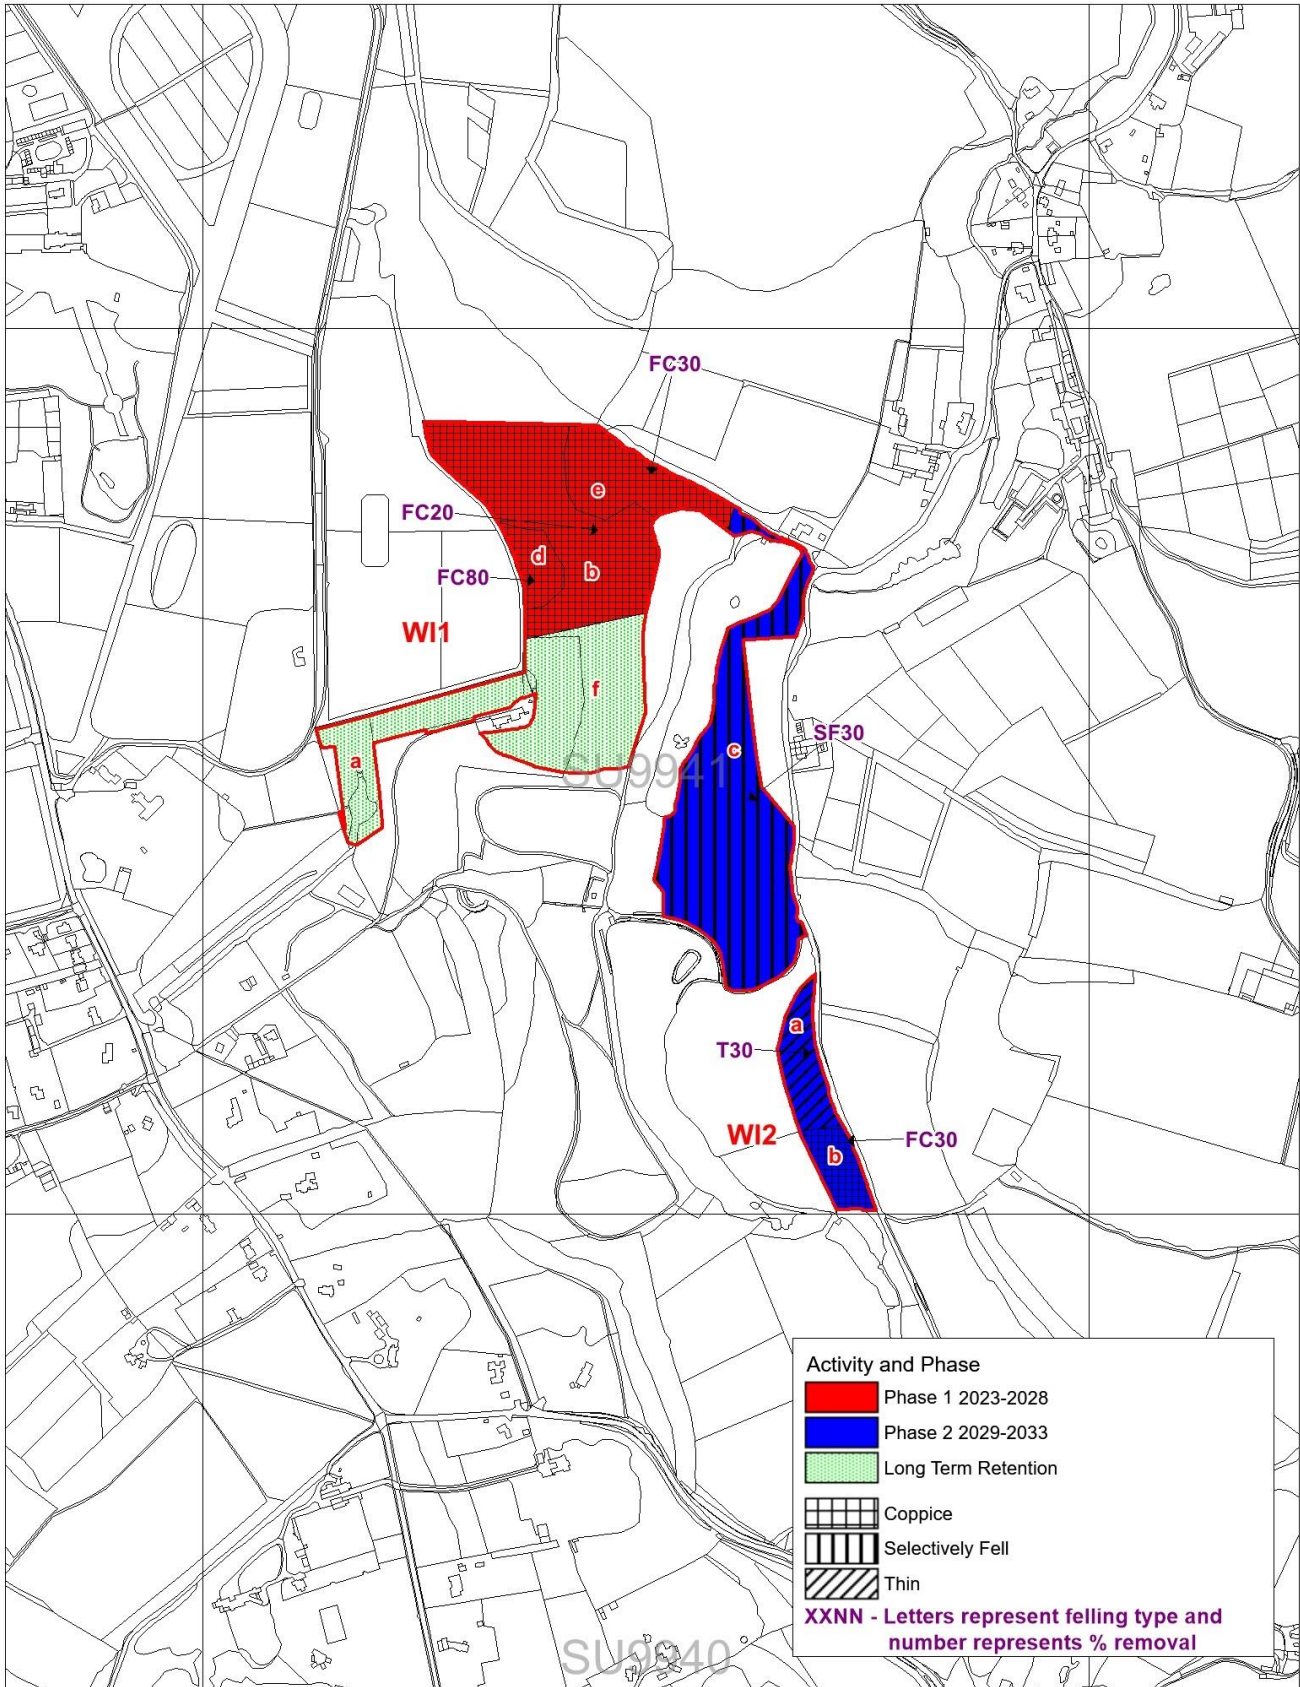

National  
Trust

Surrey Hills Woodland Plan 2023-2043

Runnymede and Ankerwycke Work Map 2023-2043

Scale 1:10000 at A4

Prepared By Matt Taylor of  
 Forest and Land Ltd. On Behalf of  
 National Trust

Surrey Hills Woodland Plan 2023-2043

Winkworth Arboretum Work Map 2023-2043

Scale 1:7500 at A4

Prepared By Matt Taylor of  
 Forest and Land Ltd. On Behalf of the  
  
 National Trust

Surrey Hills Woodland Plan 2023-2043

Witley Work Map 2023-2043