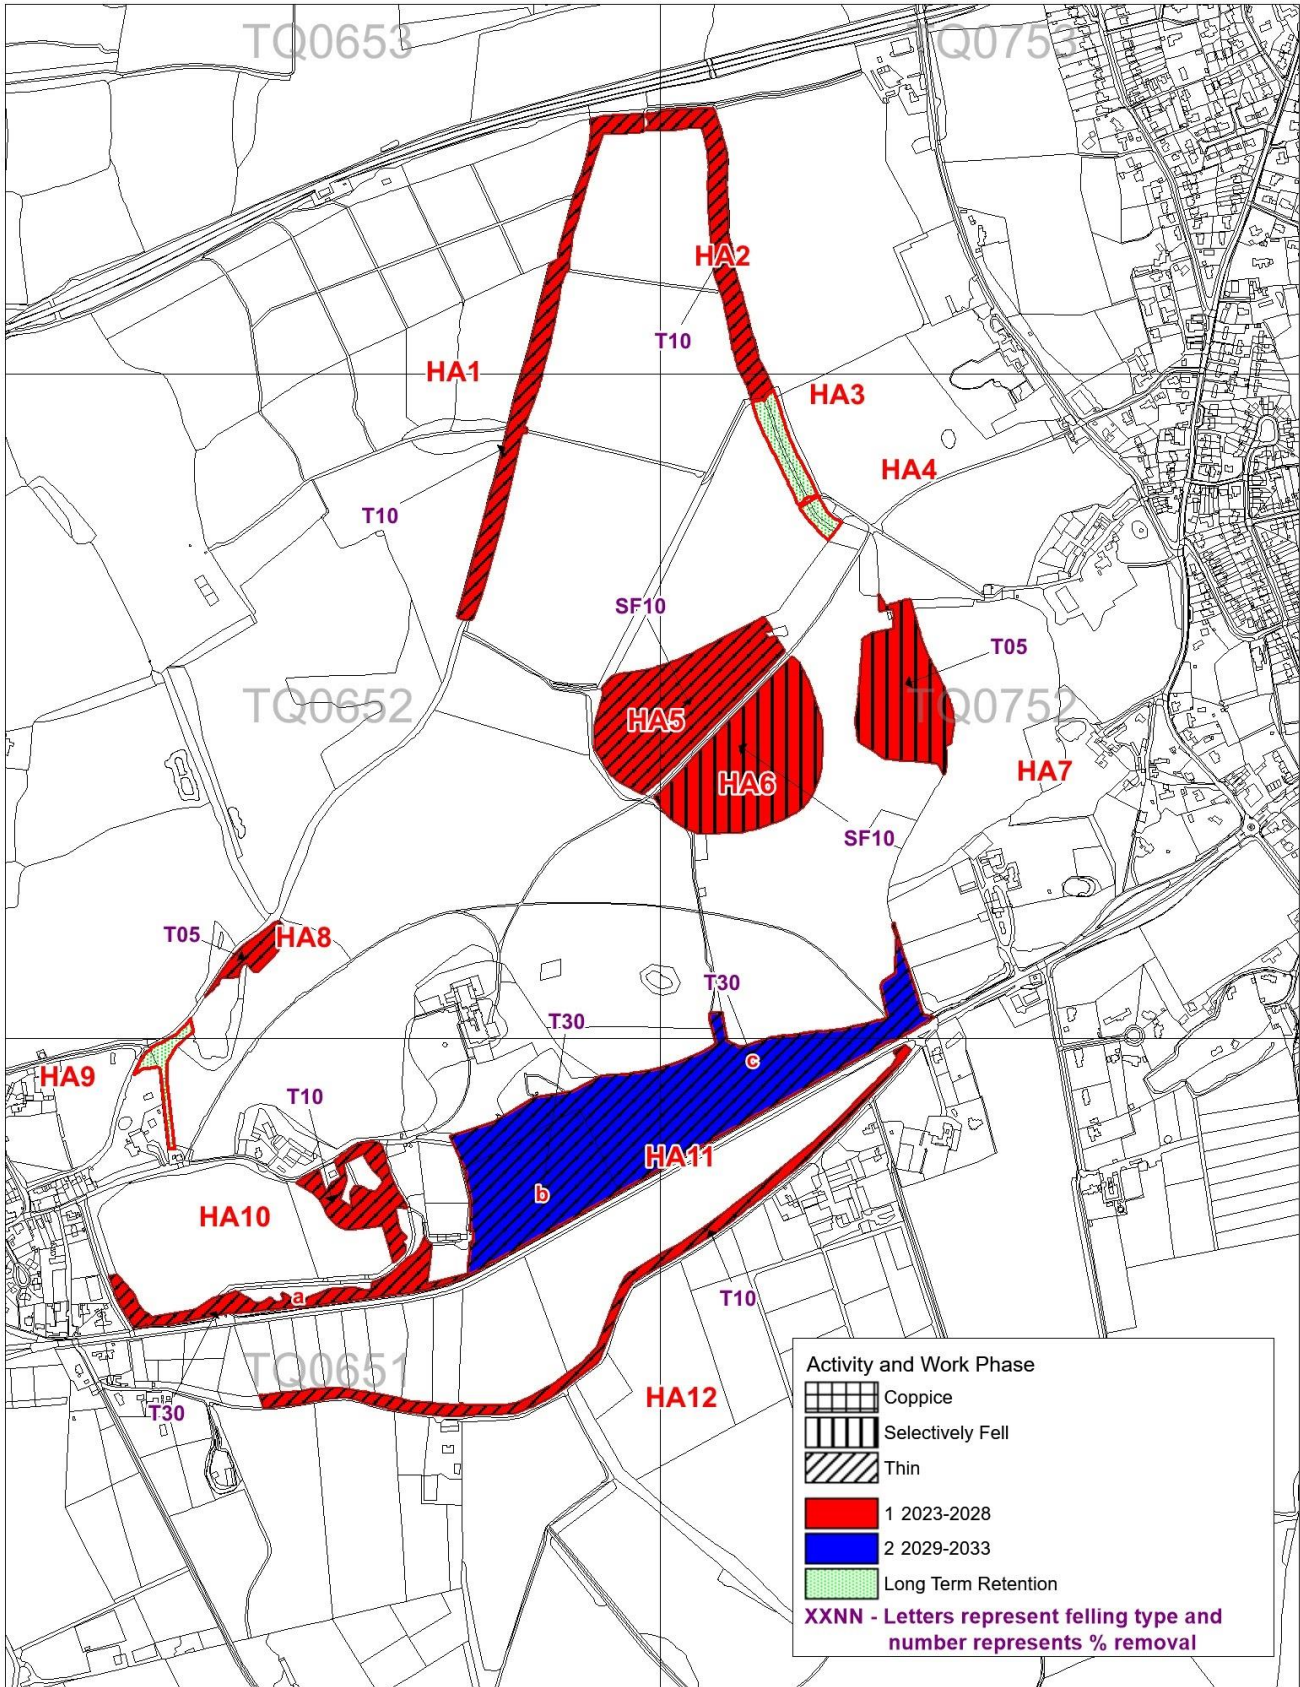

Surrey Hills Woodland Plan 2023-2043

Denbies Work Map 2023-2043

Scale 1:12,500 at A4

Prepared By Matt Taylor of  
 Forest and Land Ltd. On Behalf of  
 National Trust

Surrey Hills Woodland Plan 2023-2043

Emley Farm Work Map 2023-2043

Scale 1:7500 at A4

Prepared By Matt Taylor of  
Forest and Land Ltd. On Behalf of

Surrey Hills Woodland Plan 2023-2043

Finchampstead and Ambarrow Work Map 2023-2043

Scale 1:12500 at A4

Prepared By Matt Taylor of  
 Forest and Land Ltd. On Behalf of  
 National Trust

Surrey Hills Woodland Plan 2023-2043

Hatchlands Work Map 2023-2043

Scale 1:10,000 at A4

Prepared By Matt Taylor of  
 Forest and Land Ltd. On Behalf of  
 National Trust

**Activity and Work Phase**

	Coppice
	Selectively Fell
	Thin
	1 2023-2028
	2 2029-2033
	Long Term Retention

**XXNN - Letters represent felling type and number represents % removal**

Surrey Hills Woodland Plan 2023-2043

Headley Heath Work Map 2023-2043

Scale 1:10000 at A4

Prepared By Matt Taylor of  
 Forest and Land Ltd. On Behalf of  
 National Trust