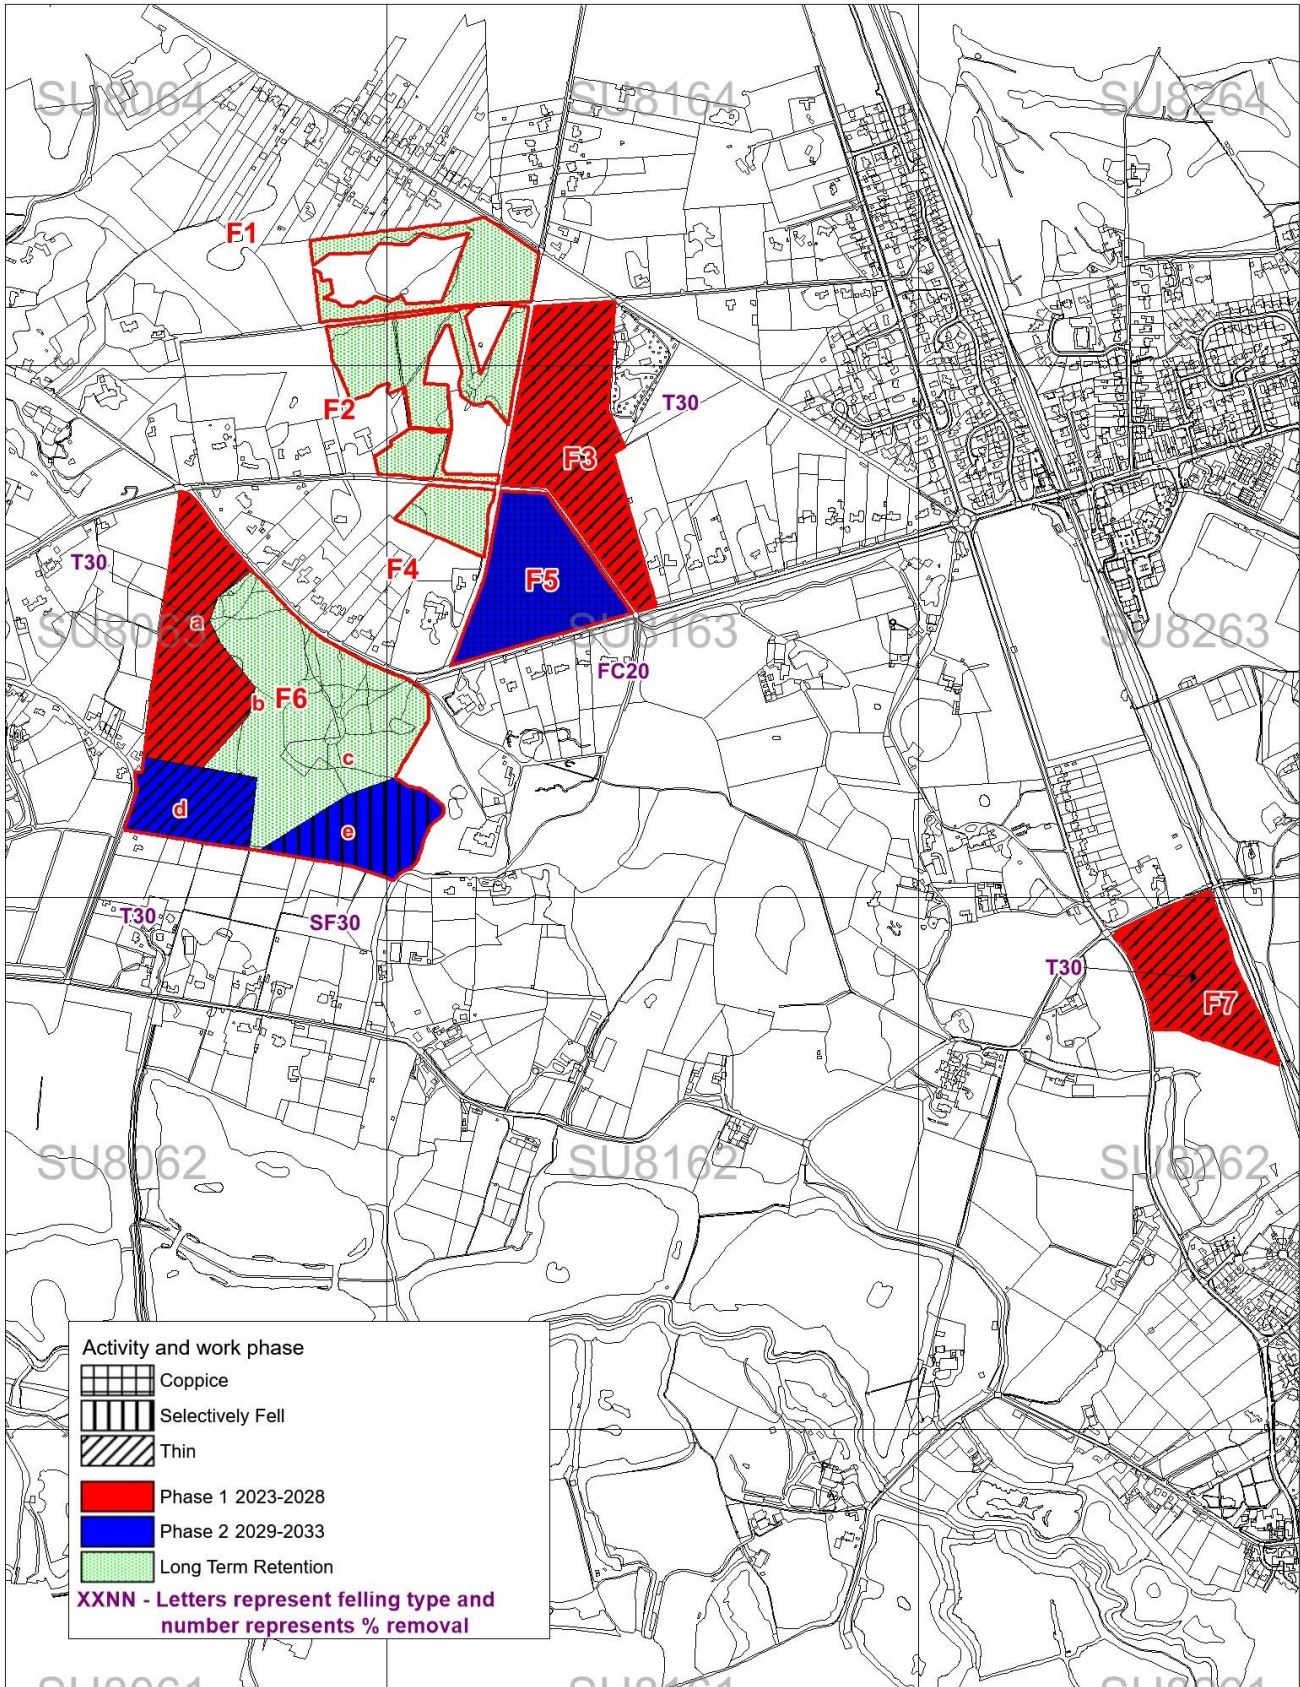

Surrey Hills Woodland Plan 2023-2043

Denbies Work Map 2023-2043

Scale 1:12,500 at A4

Prepared By Matt Taylor of  
 Forest and Land Ltd. On Behalf of  
 National Trust

Surrey Hills Woodland Plan 2023-2043

Emley Farm Work Map 2023-2043

Scale 1:7500 at A4

Prepared By Matt Taylor of  
Forest and Land Ltd. On Behalf of

Surrey Hills Woodland Plan 2023-2043

Finchampstead and Ambarrow Work Map 2023-2043

Scale 1:12500 at A4

Prepared By Matt Taylor of  
 Forest and Land Ltd. On Behalf of  
 National Trust

Surrey Hills Woodland Plan 2023-2043

Hatchlands Work Map 2023-2043

Scale 1:10,000 at A4

Prepared By Matt Taylor of  
 Forest and Land Ltd. On Behalf of  
 National Trust

**Activity and Work Phase**

	Coppice
	Selectively Fell
	Thin
	1 2023-2028
	2 2029-2033
	Long Term Retention

**XXNN - Letters represent felling type and number represents % removal**

Surrey Hills Woodland Plan 2023-2043

Headley Heath Work Map 2023-2043

Scale 1:10000 at A4

Prepared By Matt Taylor of  
 Forest and Land Ltd. On Behalf of  
 National Trust