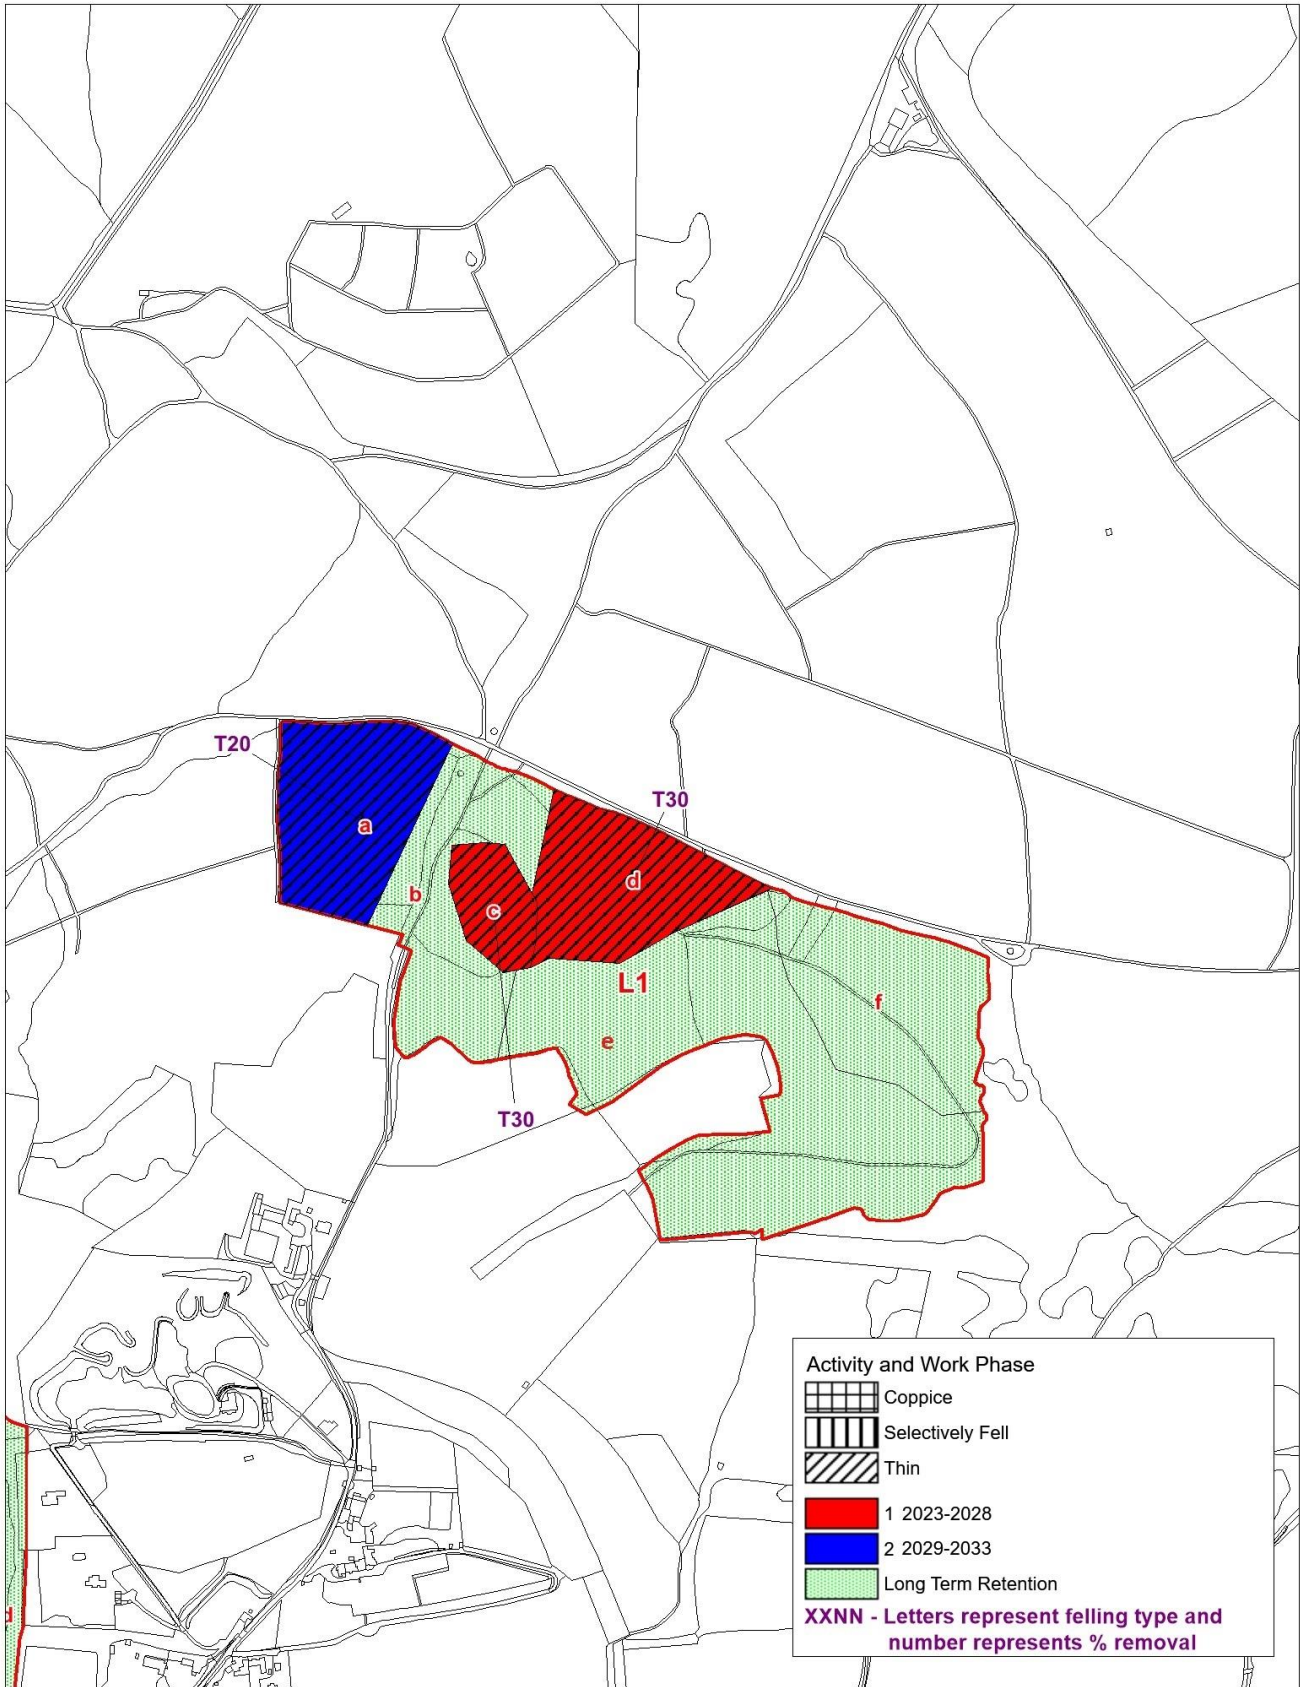

**XXNN - Letters represent felling type and number represents % removal**

Surrey Hills Woodland Plan 2023-2043

Headley Heath Work Map 2023-2043

Scale 1:10000 at A4

Prepared By Matt Taylor of  
 Forest and Land Ltd. On Behalf of  
 National Trust

Surrey Hills Woodland Plan 2023-2043

Holmwood Map 2023-2033

Scale 1:15000 at A4

Prepared By Matt Taylor of  
 Forest and Land Ltd. On Behalf of  
 National Trust

Surrey Hills Woodland Plan 2023-2043  
 Hydon's Ball and Heath Work Map 2023-2043  
 Scale 1:7500 at A4

Prepared By Matt Taylor of  
 Forest and Land Ltd. On Behalf of the  
 National Trust

Surrey Hills Woodland Plan 2023-2043  
 Little Kings Wood Work Map 2023-2043

Scale 1:7500 at A4

Prepared By Matt Taylor of  
 Forest and Land Ltd. On Behalf of the