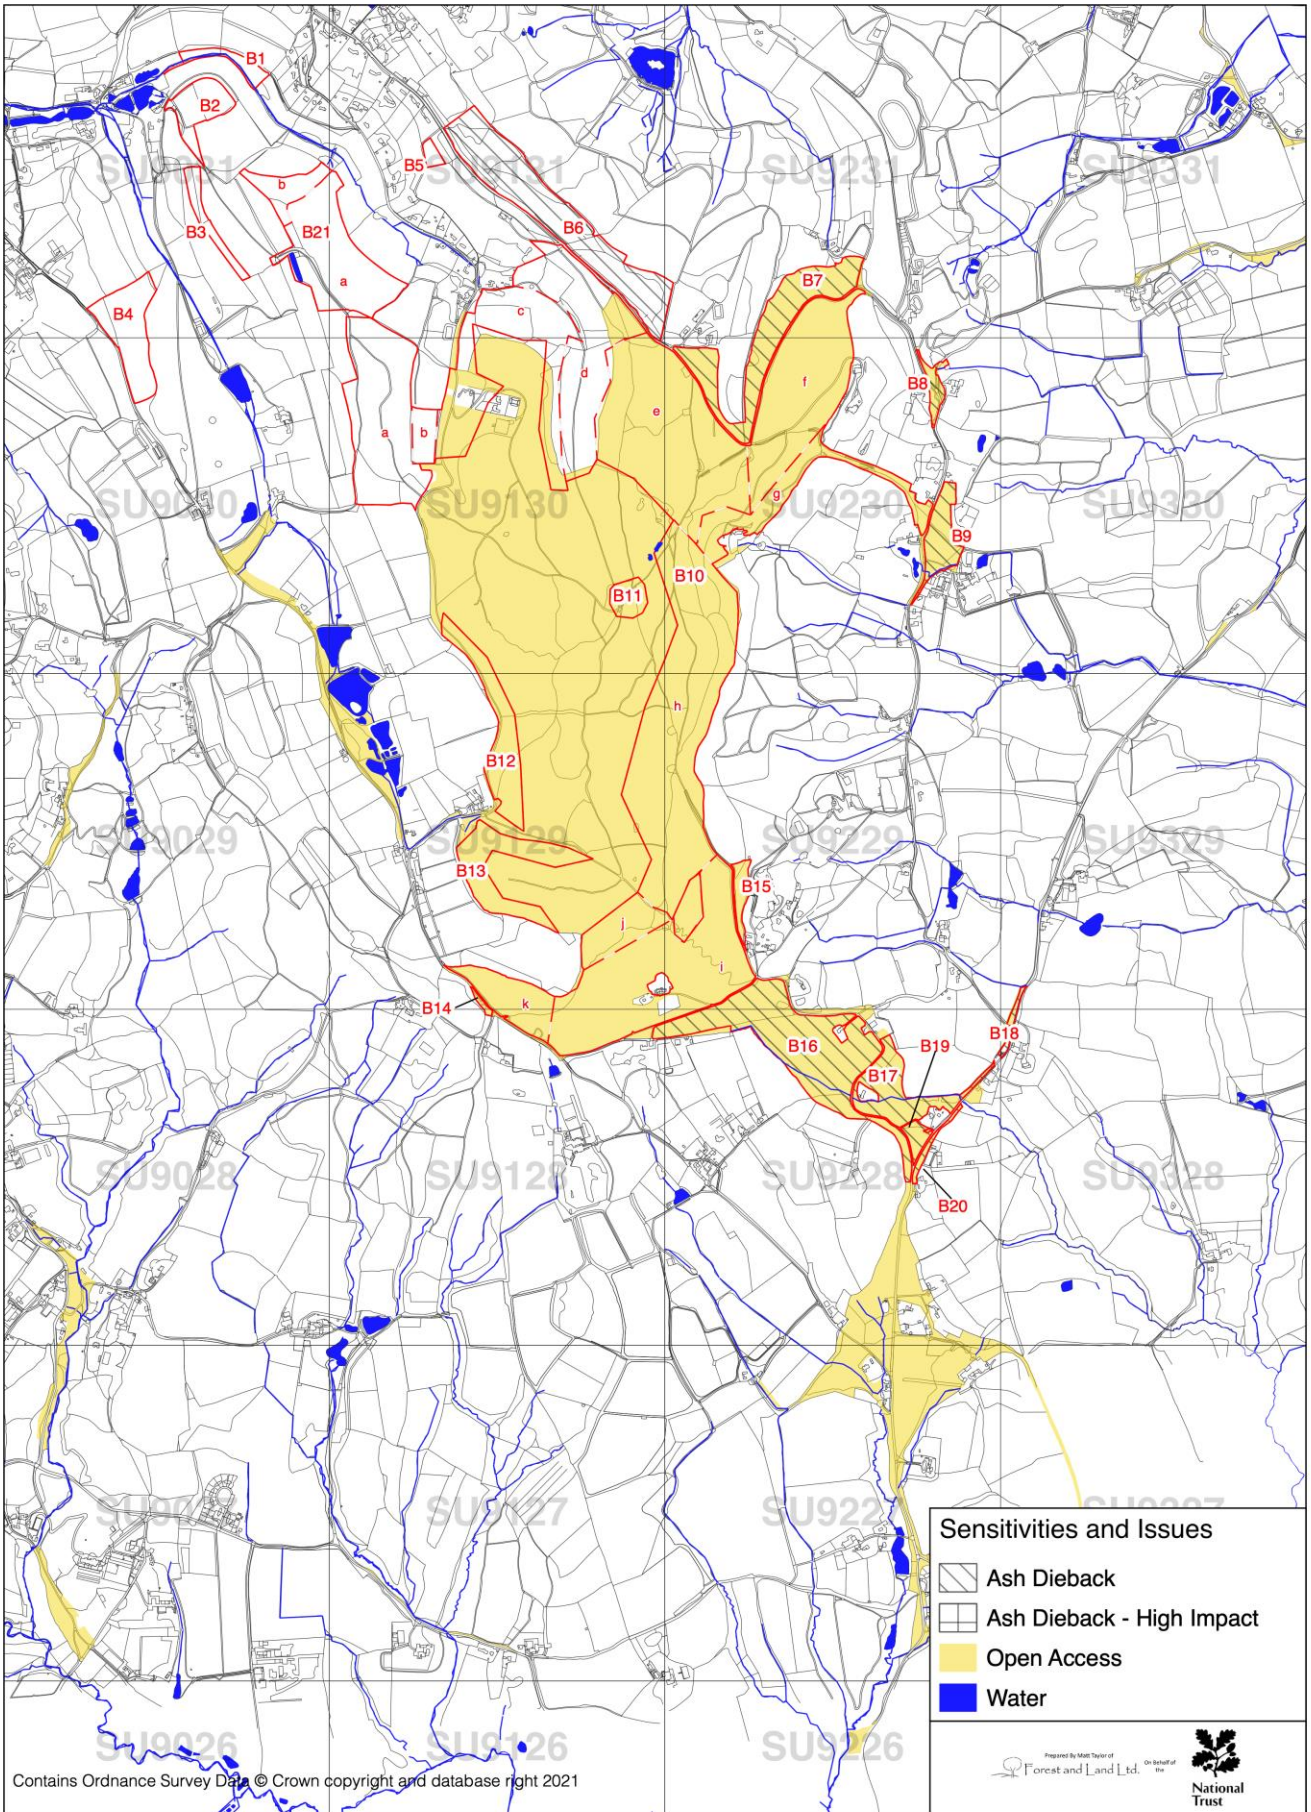

South Downs Woodland Management Plan—Black Down Map 1: Compartments and Woodland Type

Scale 1:14000 at A3

South Downs Woodland Management Plan—Black Down Map 2: Activity and Work Phase

Scale 1:14000 at A3

South Downs Woodland Management Plan—Black Down Map 3: Long-term Activity (2034-2043)

Scale 1:14000 at A3

South Downs Woodland Management Plan—Black Down Map 4: Ancient Woodland and Veteran Trees Scale 1:14000 at A3

South Downs Woodland Management Plan—Black Down Map 5: Statutory Designations

Scale 1:14000 at A3

South Downs Woodland Management Plan—Black Down Map 6: Sensitivities and Issues

Scale 1:14000 at A3