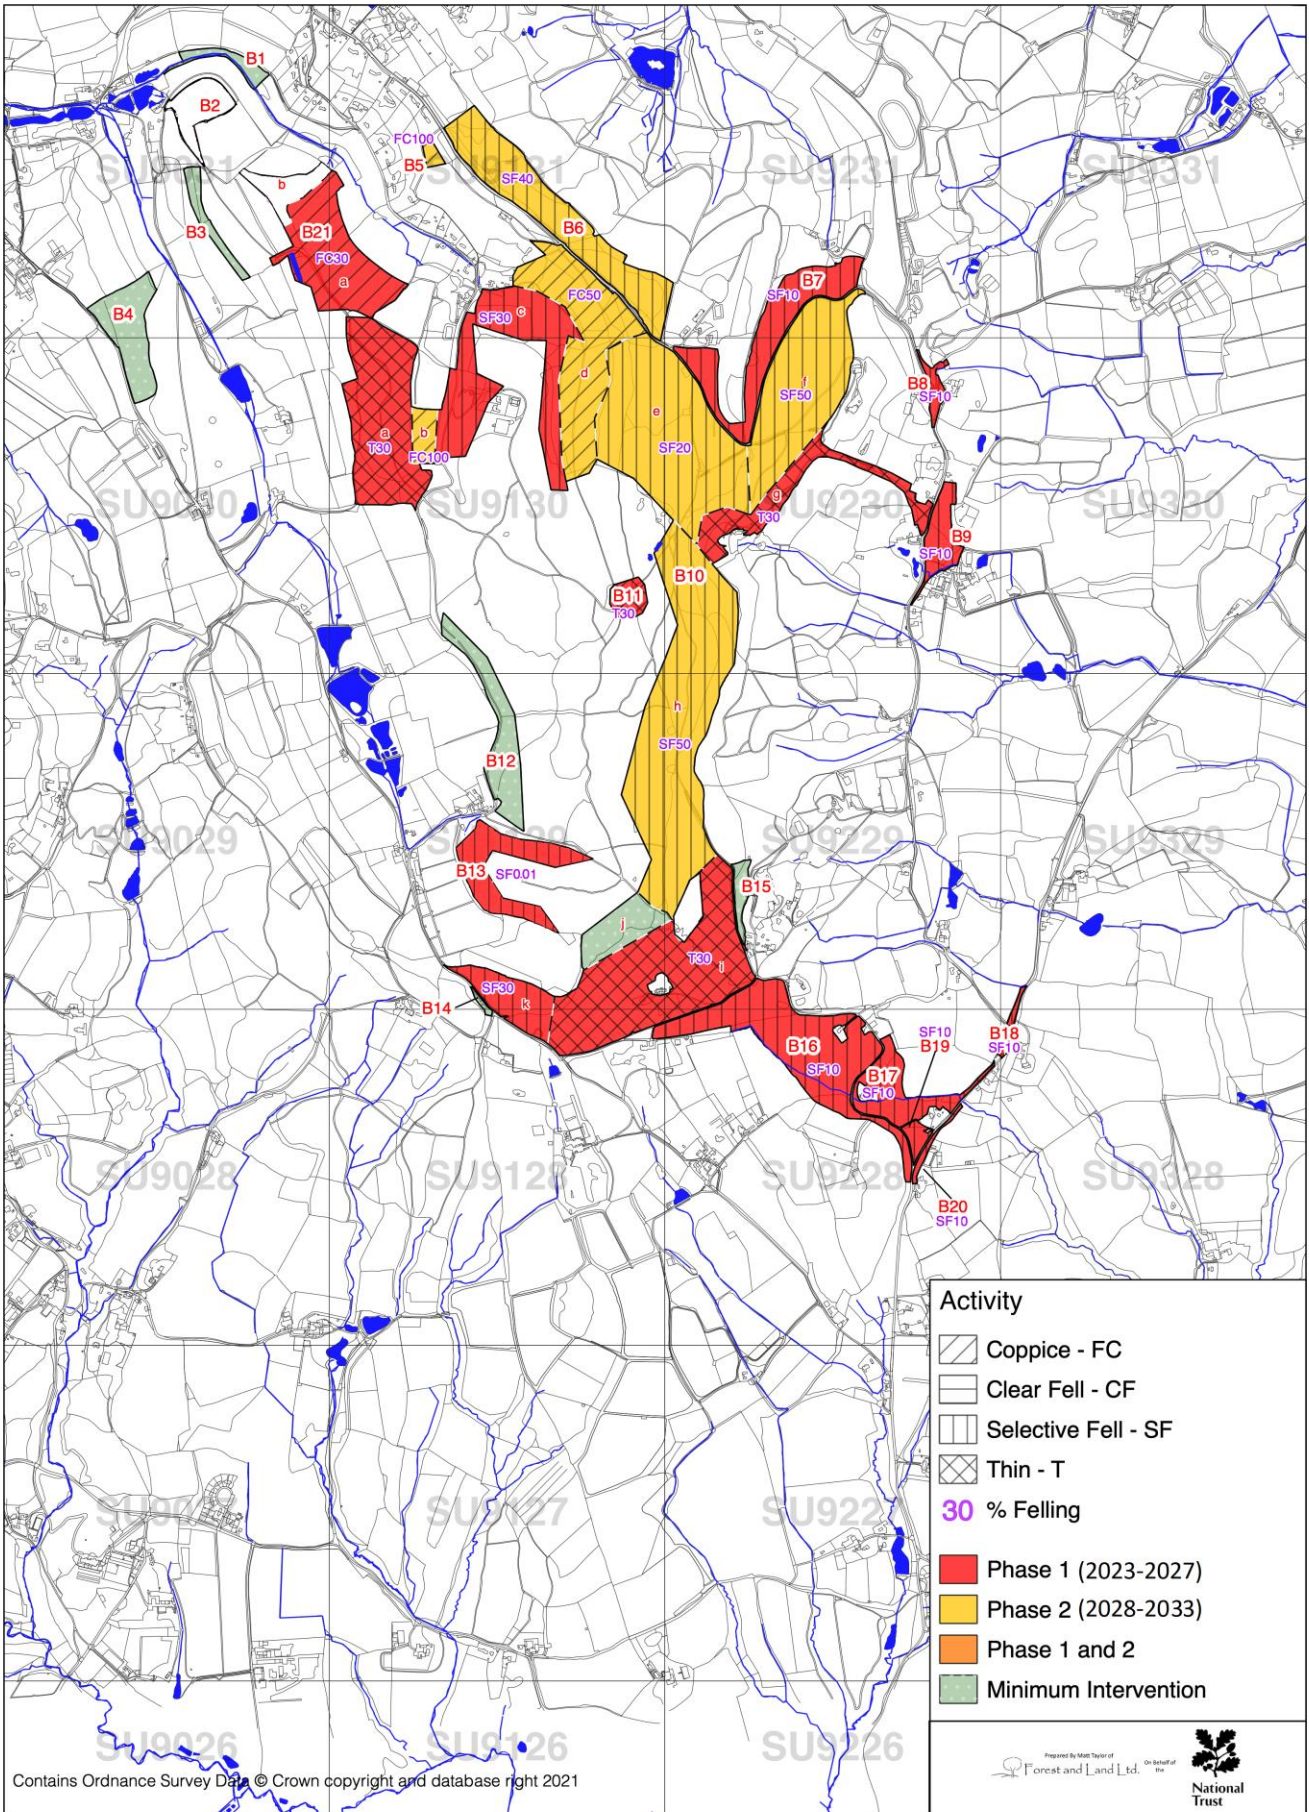

South Downs Woodland Management Plan—Black Down Map 1: Compartments and Woodland Type

Scale 1:14000 at A3

South Downs Woodland Management Plan—Black Down Map 2: Activity and Work Phase

Scale 1:14000 at A3

South Downs Woodland Management Plan—Black Down Map 3: Long-term Activity (2034-2043)

Scale 1:14000 at A3

South Downs Woodland Management Plan—Black Down Map 4: Ancient Woodland and Veteran Trees Scale 1:14000 at A3

South Downs Woodland Management Plan—Black Down Map 5: Statutory Designations

Scale 1:14000 at A3

South Downs Woodland Management Plan—Black Down Map 6: Sensitivities and Issues

Scale 1:14000 at A3