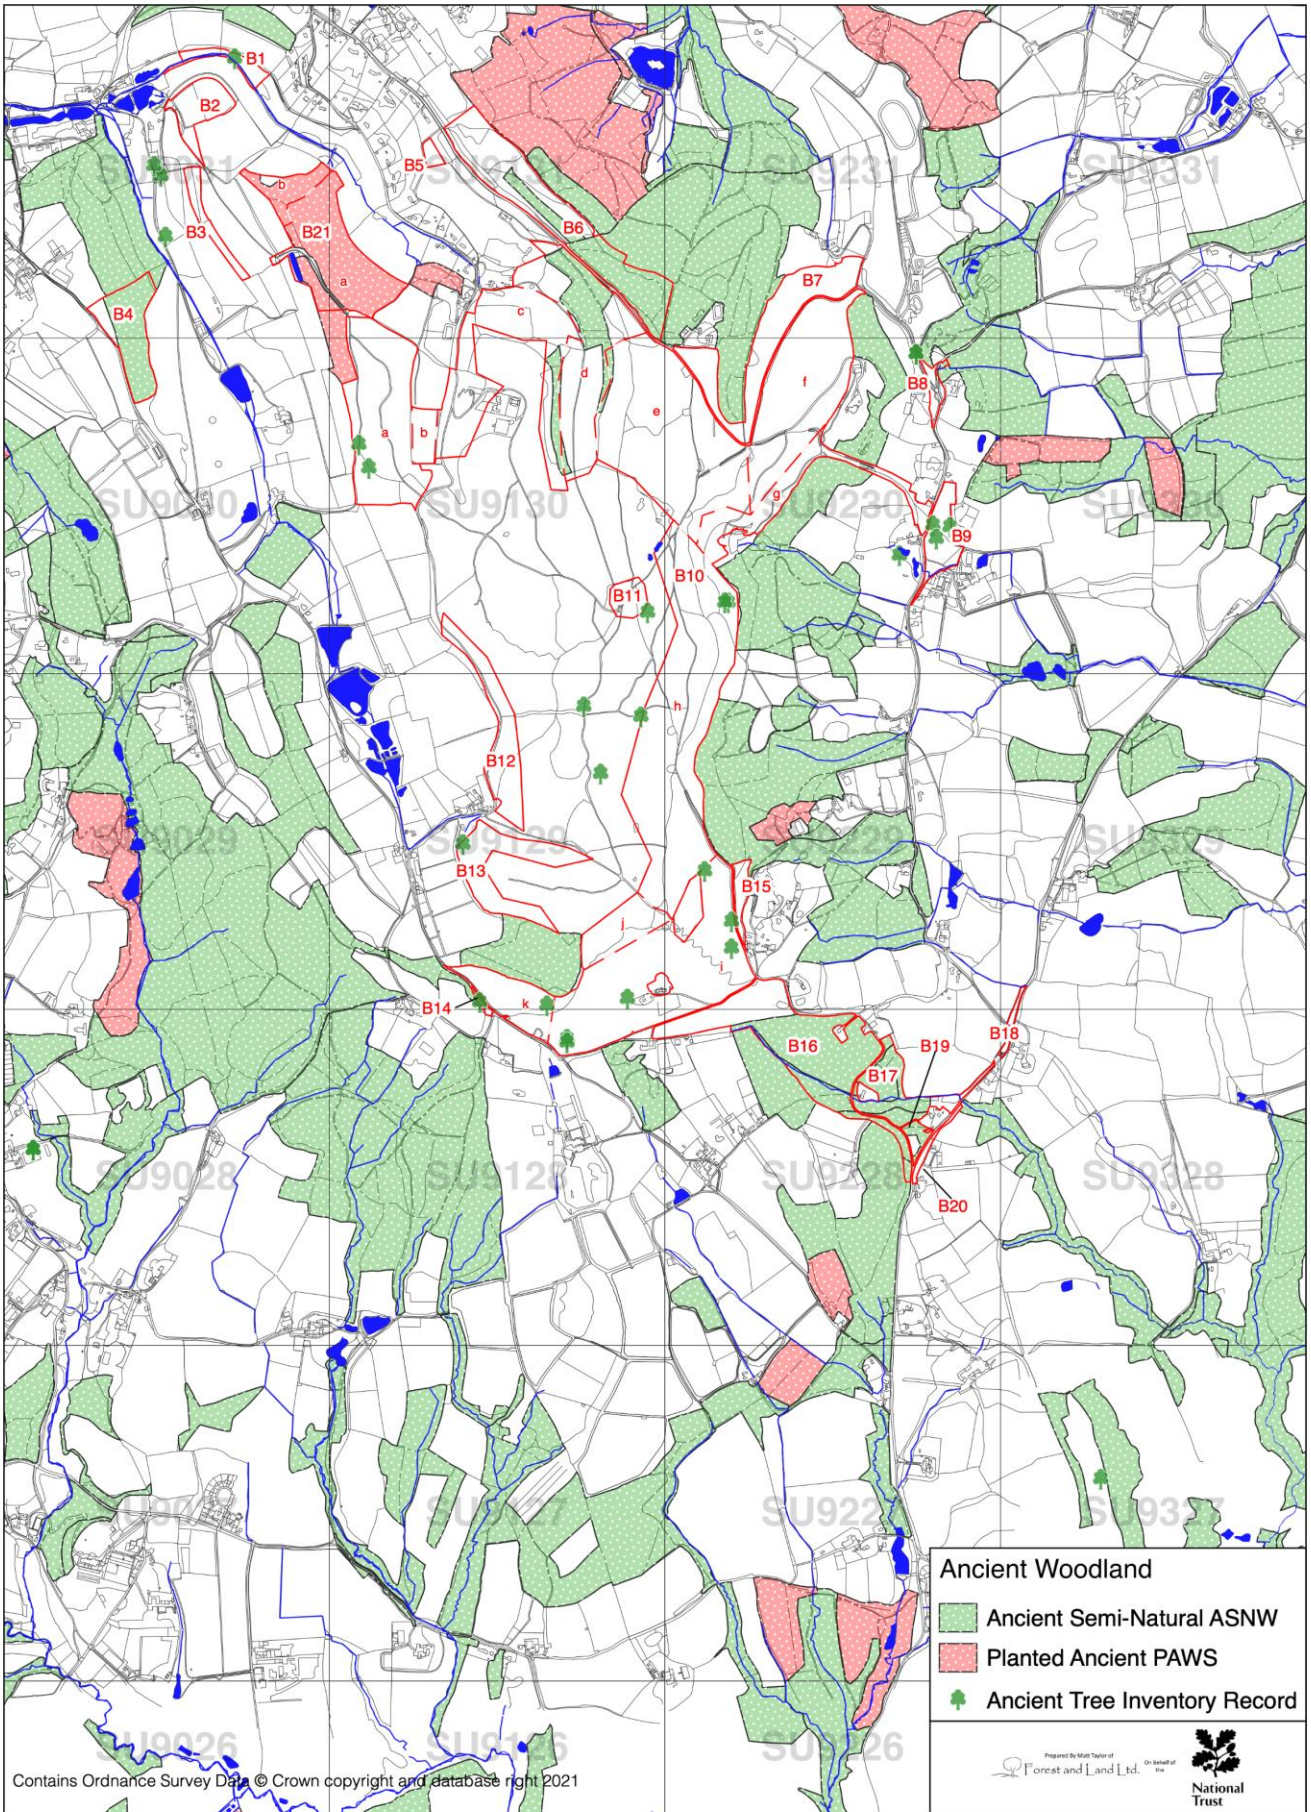

South Downs Woodland Management Plan—Black Down Map 1: Compartments and Woodland Type

Scale 1:14000 at A3

South Downs Woodland Management Plan—Black Down Map 2: Activity and Work Phase

Scale 1:14000 at A3

South Downs Woodland Management Plan—Black Down Map 3: Long-term Activity (2034-2043)

Scale 1:14000 at A3

South Downs Woodland Management Plan—Black Down Map 4: Ancient Woodland and Veteran Trees Scale 1:14000 at A3

South Downs Woodland Management Plan—Black Down Map 5: Statutory Designations

Scale 1:14000 at A3

South Downs Woodland Management Plan—Black Down Map 6: Sensitivities and Issues

Scale 1:14000 at A3