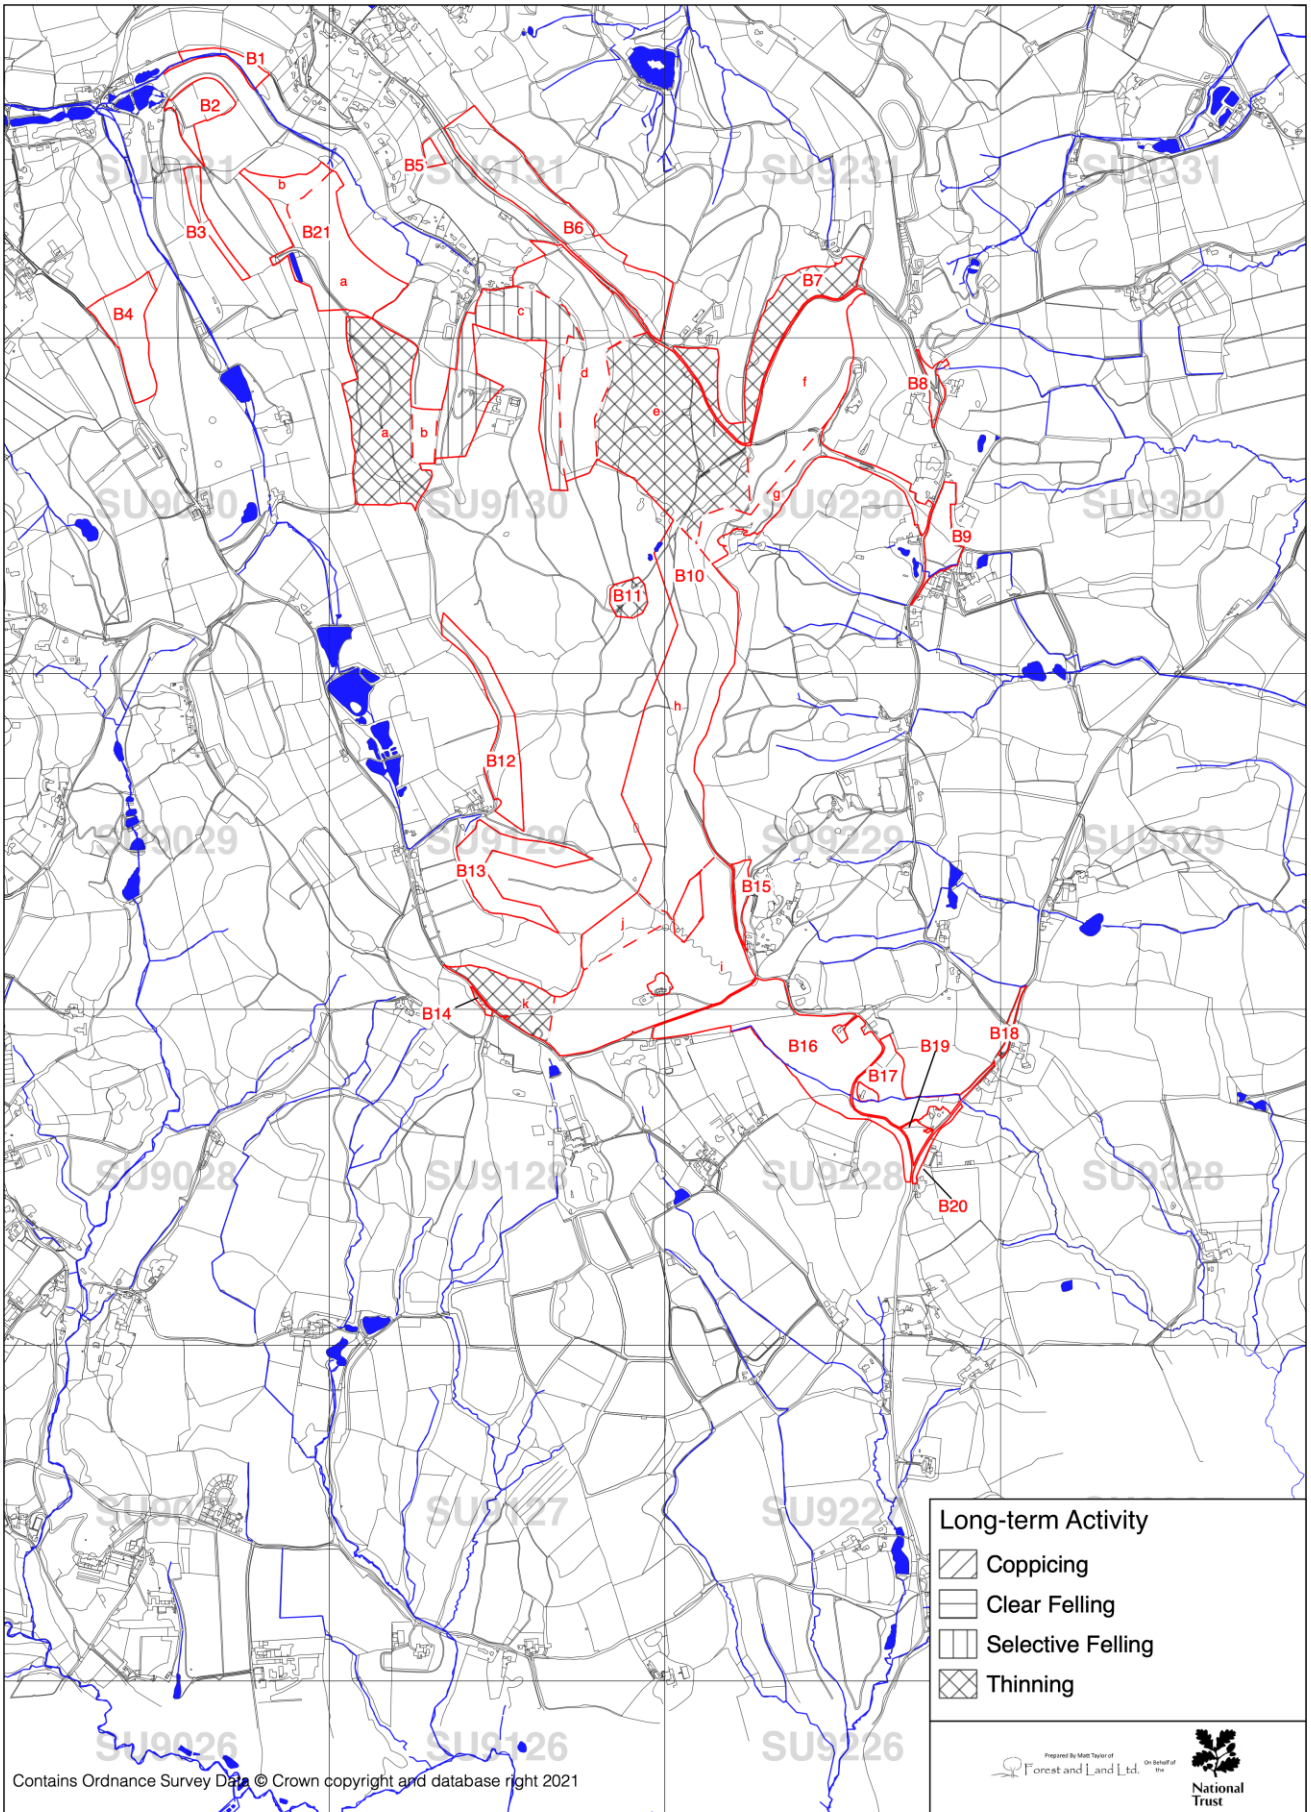

South Downs Woodland Management Plan—Black Down Map 1: Compartments and Woodland Type

Scale 1:14000 at A3

South Downs Woodland Management Plan—Black Down Map 2: Activity and Work Phase

Scale 1:14000 at A3

South Downs Woodland Management Plan—Black Down Map 3: Long-term Activity (2034-2043)

Scale 1:14000 at A3

South Downs Woodland Management Plan—Black Down Map 4: Ancient Woodland and Veteran Trees Scale 1:14000 at A3

South Downs Woodland Management Plan—Black Down Map 5: Statutory Designations

Scale 1:14000 at A3

South Downs Woodland Management Plan—Black Down Map 6: Sensitivities and Issues

Scale 1:14000 at A3