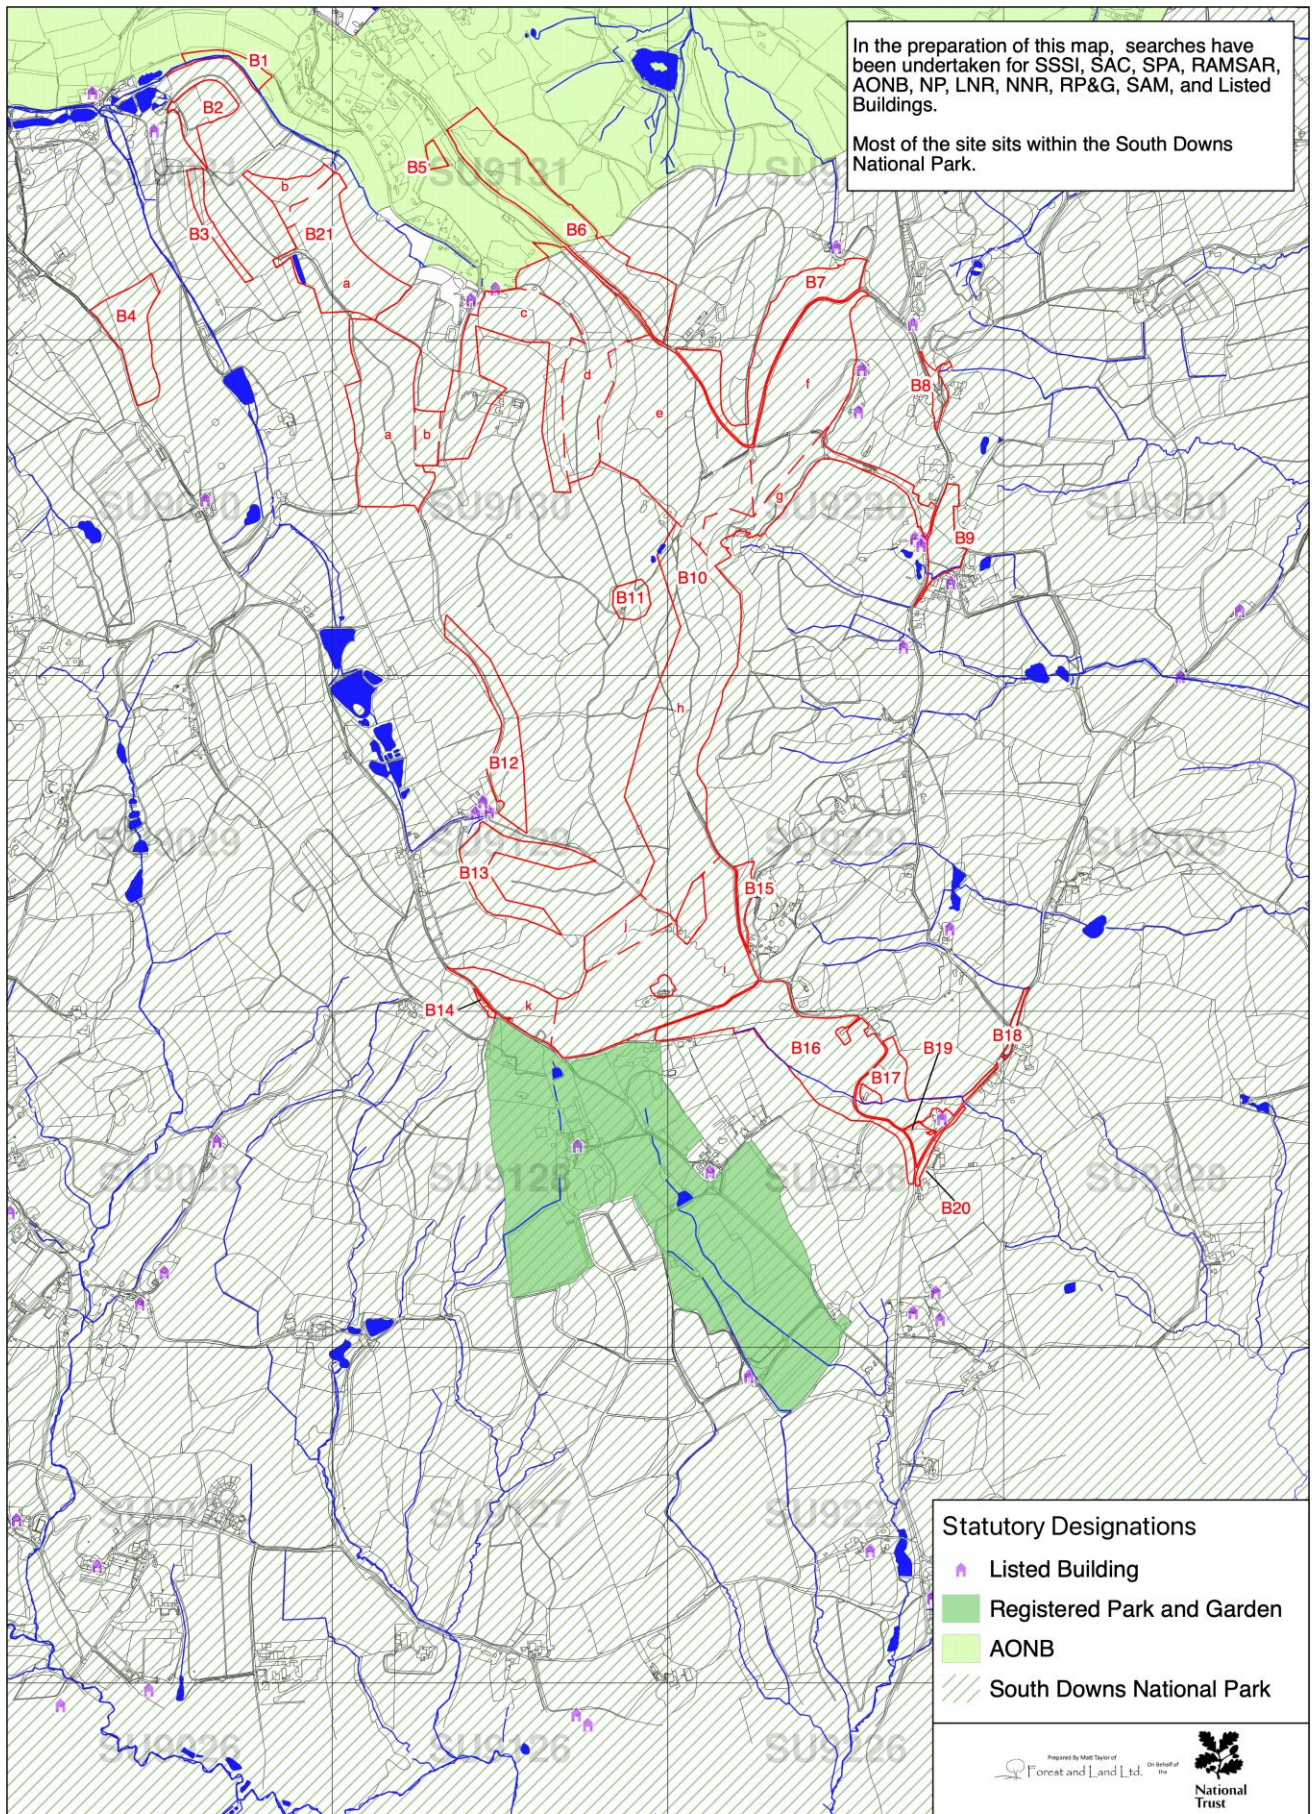

South Downs Woodland Management Plan—Black Down Map 1: Compartments and Woodland Type

Scale 1:14000 at A3

South Downs Woodland Management Plan—Black Down Map 2: Activity and Work Phase

Scale 1:14000 at A3

South Downs Woodland Management Plan—Black Down Map 3: Long-term Activity (2034-2043)

Scale 1:14000 at A3

South Downs Woodland Management Plan—Black Down Map 4: Ancient Woodland and Veteran Trees Scale 1:14000 at A3

South Downs Woodland Management Plan—Black Down Map 5: Statutory Designations

Scale 1:14000 at A3

South Downs Woodland Management Plan—Black Down Map 6: Sensitivities and Issues

Scale 1:14000 at A3