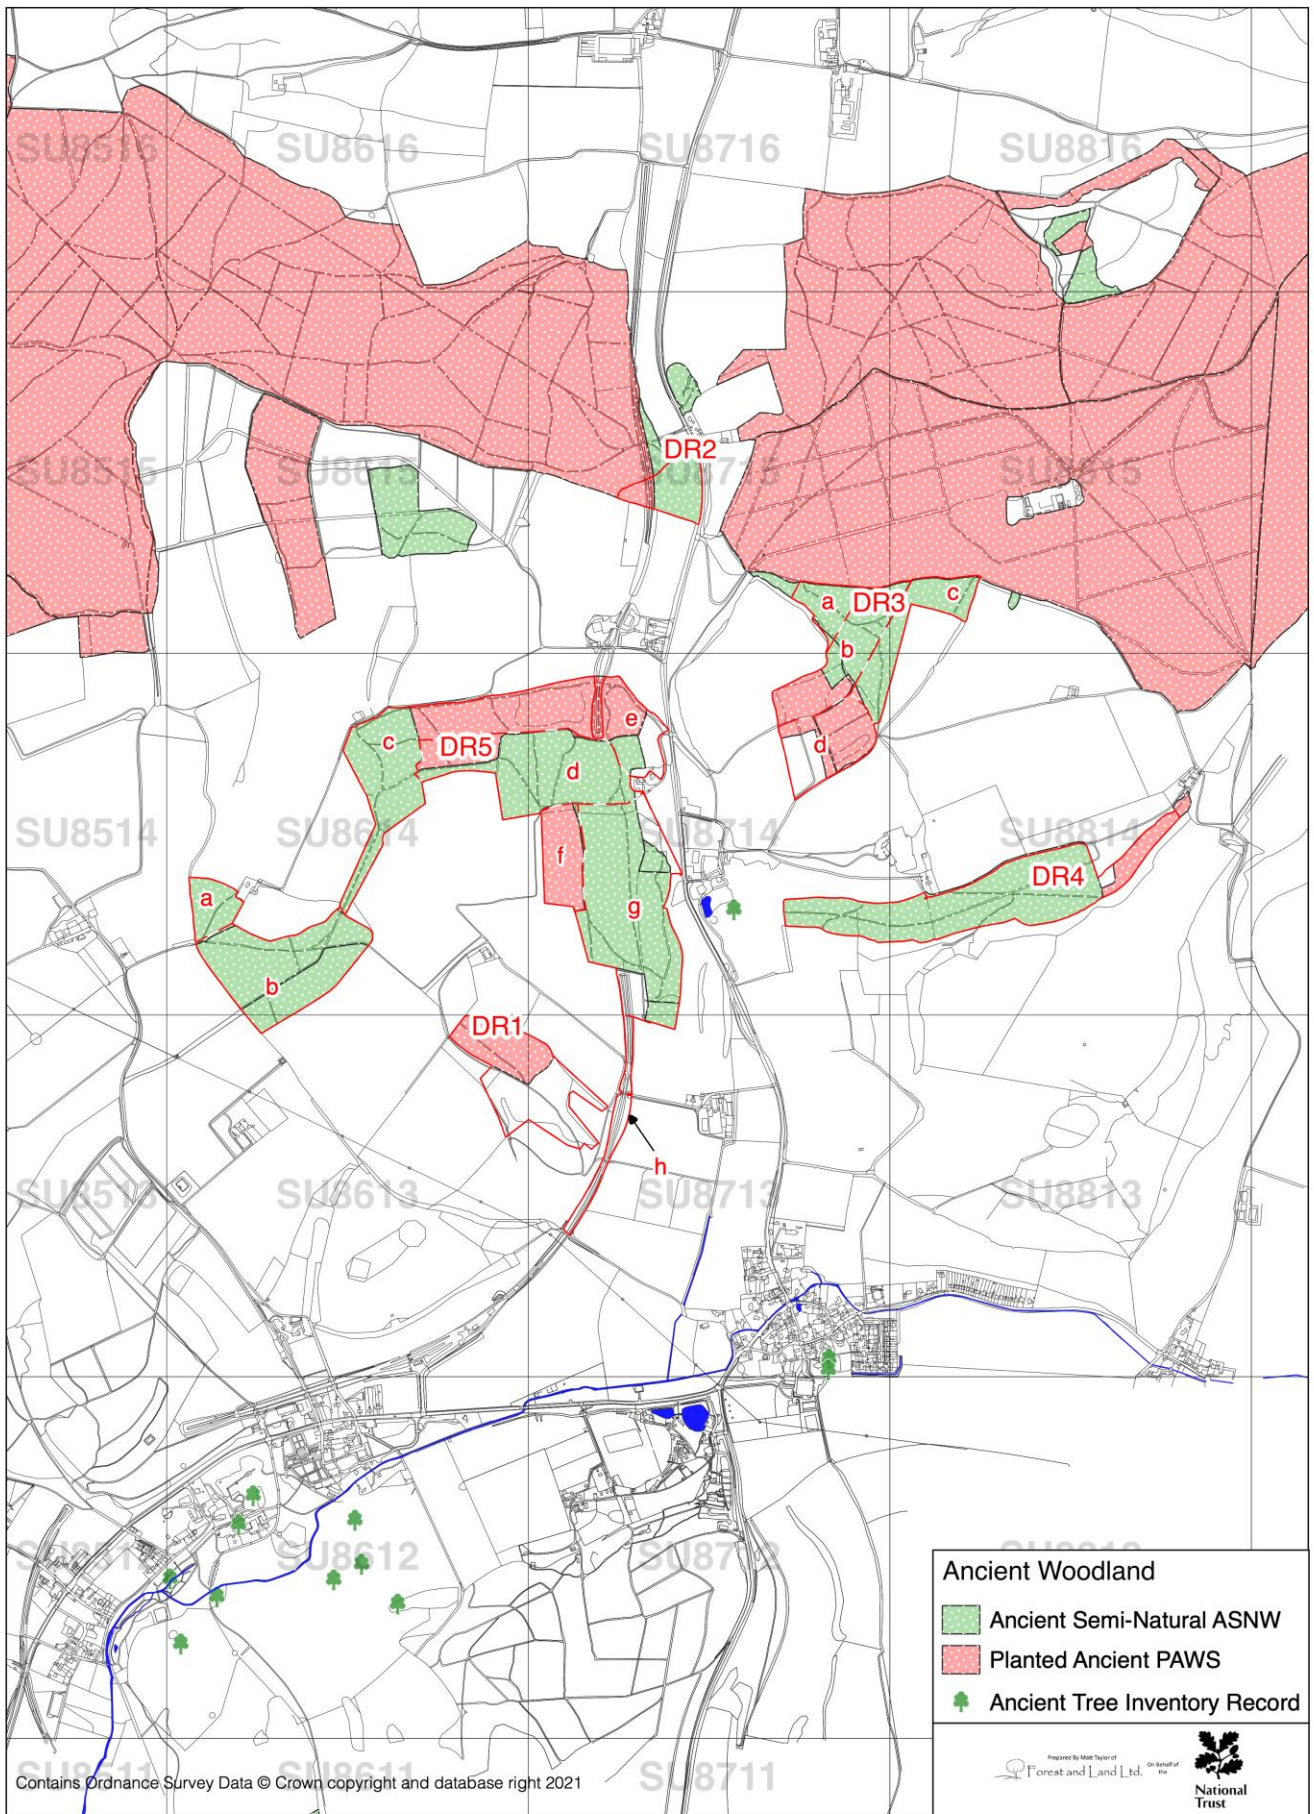

South Downs Woodland Management Plan—Drovers Map 1: Compartments and Woodland Type

Scale 1:13000 at A3

South Downs Woodland Management Plan—Drovers Map 2: Activity and Work Phase

Scale 1:13000 at A3

South Downs Woodland Management Plan—Drovers Map 3: Long-term Activity (2034-2043)

Scale 1:13000 at A3

South Downs Woodland Management Plan—Drovers Map 4: Ancient Woodland and Veteran Trees

Scale 1:13000 at A3

South Downs Woodland Management Plan—Drovers Map 5: Statutory Designations

Scale 1:13000 at A3

South Downs Woodland Management Plan—Drovers Map 6: Sensitivities and Issues

Scale 1:13000 at A3