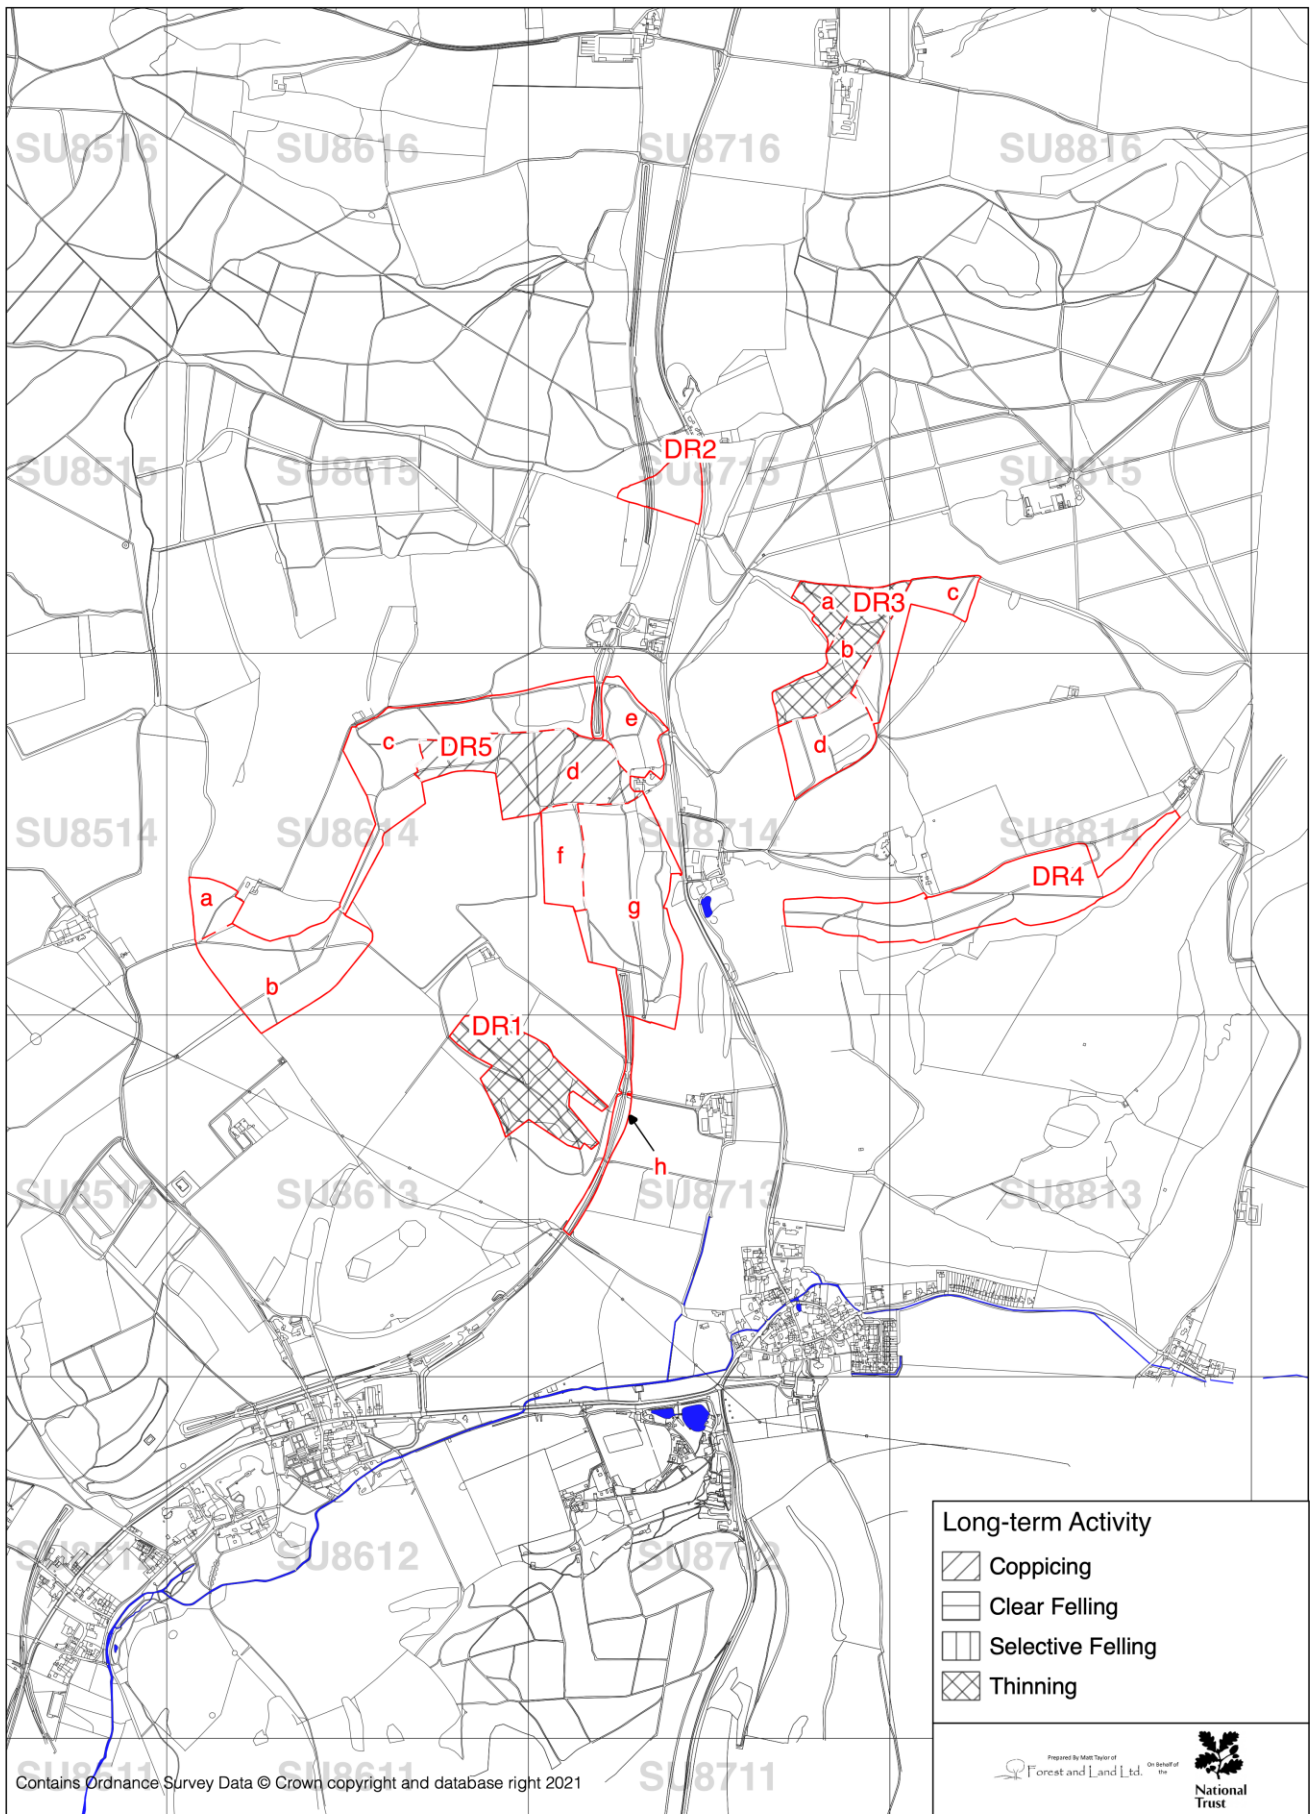

South Downs Woodland Management Plan—Drovers Map 1: Compartments and Woodland Type

Scale 1:13000 at A3

South Downs Woodland Management Plan—Drovers Map 2: Activity and Work Phase

Scale 1:13000 at A3

South Downs Woodland Management Plan—Drovers Map 3: Long-term Activity (2034-2043)

Scale 1:13000 at A3

South Downs Woodland Management Plan—Drovers Map 4: Ancient Woodland and Veteran Trees

Scale 1:13000 at A3

South Downs Woodland Management Plan—Drovers Map 5: Statutory Designations

Scale 1:13000 at A3

South Downs Woodland Management Plan—Drovers Map 6: Sensitivities and Issues

Scale 1:13000 at A3