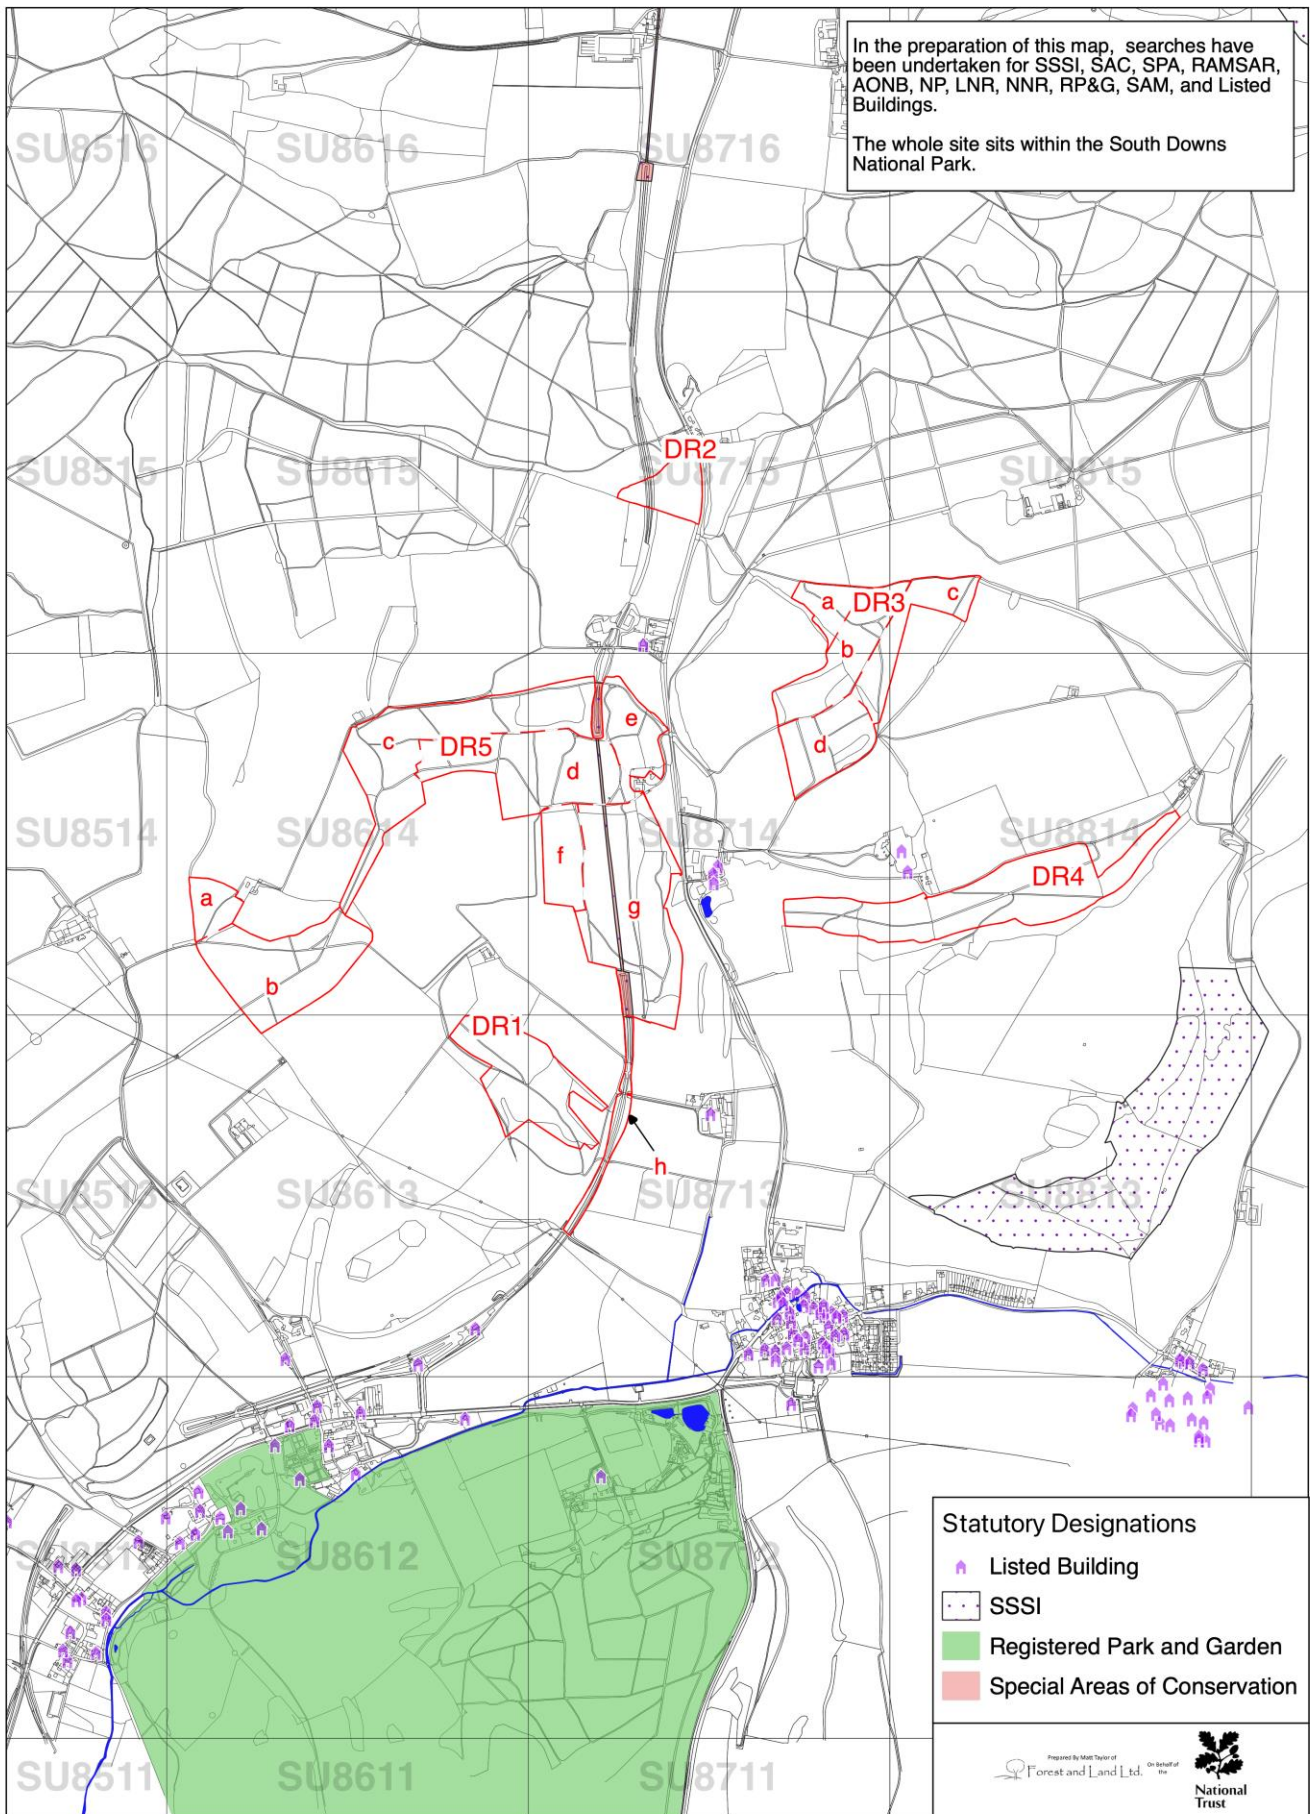

South Downs Woodland Management Plan—Drovers Map 1: Compartments and Woodland Type

Scale 1:13000 at A3

South Downs Woodland Management Plan—Drovers Map 2: Activity and Work Phase

Scale 1:13000 at A3

South Downs Woodland Management Plan—Drovers Map 3: Long-term Activity (2034-2043)

Scale 1:13000 at A3

South Downs Woodland Management Plan—Drovers Map 4: Ancient Woodland and Veteran Trees

Scale 1:13000 at A3

South Downs Woodland Management Plan—Drovers Map 5: Statutory Designations

Scale 1:13000 at A3

South Downs Woodland Management Plan—Drovers Map 6: Sensitivities and Issues

Scale 1:13000 at A3