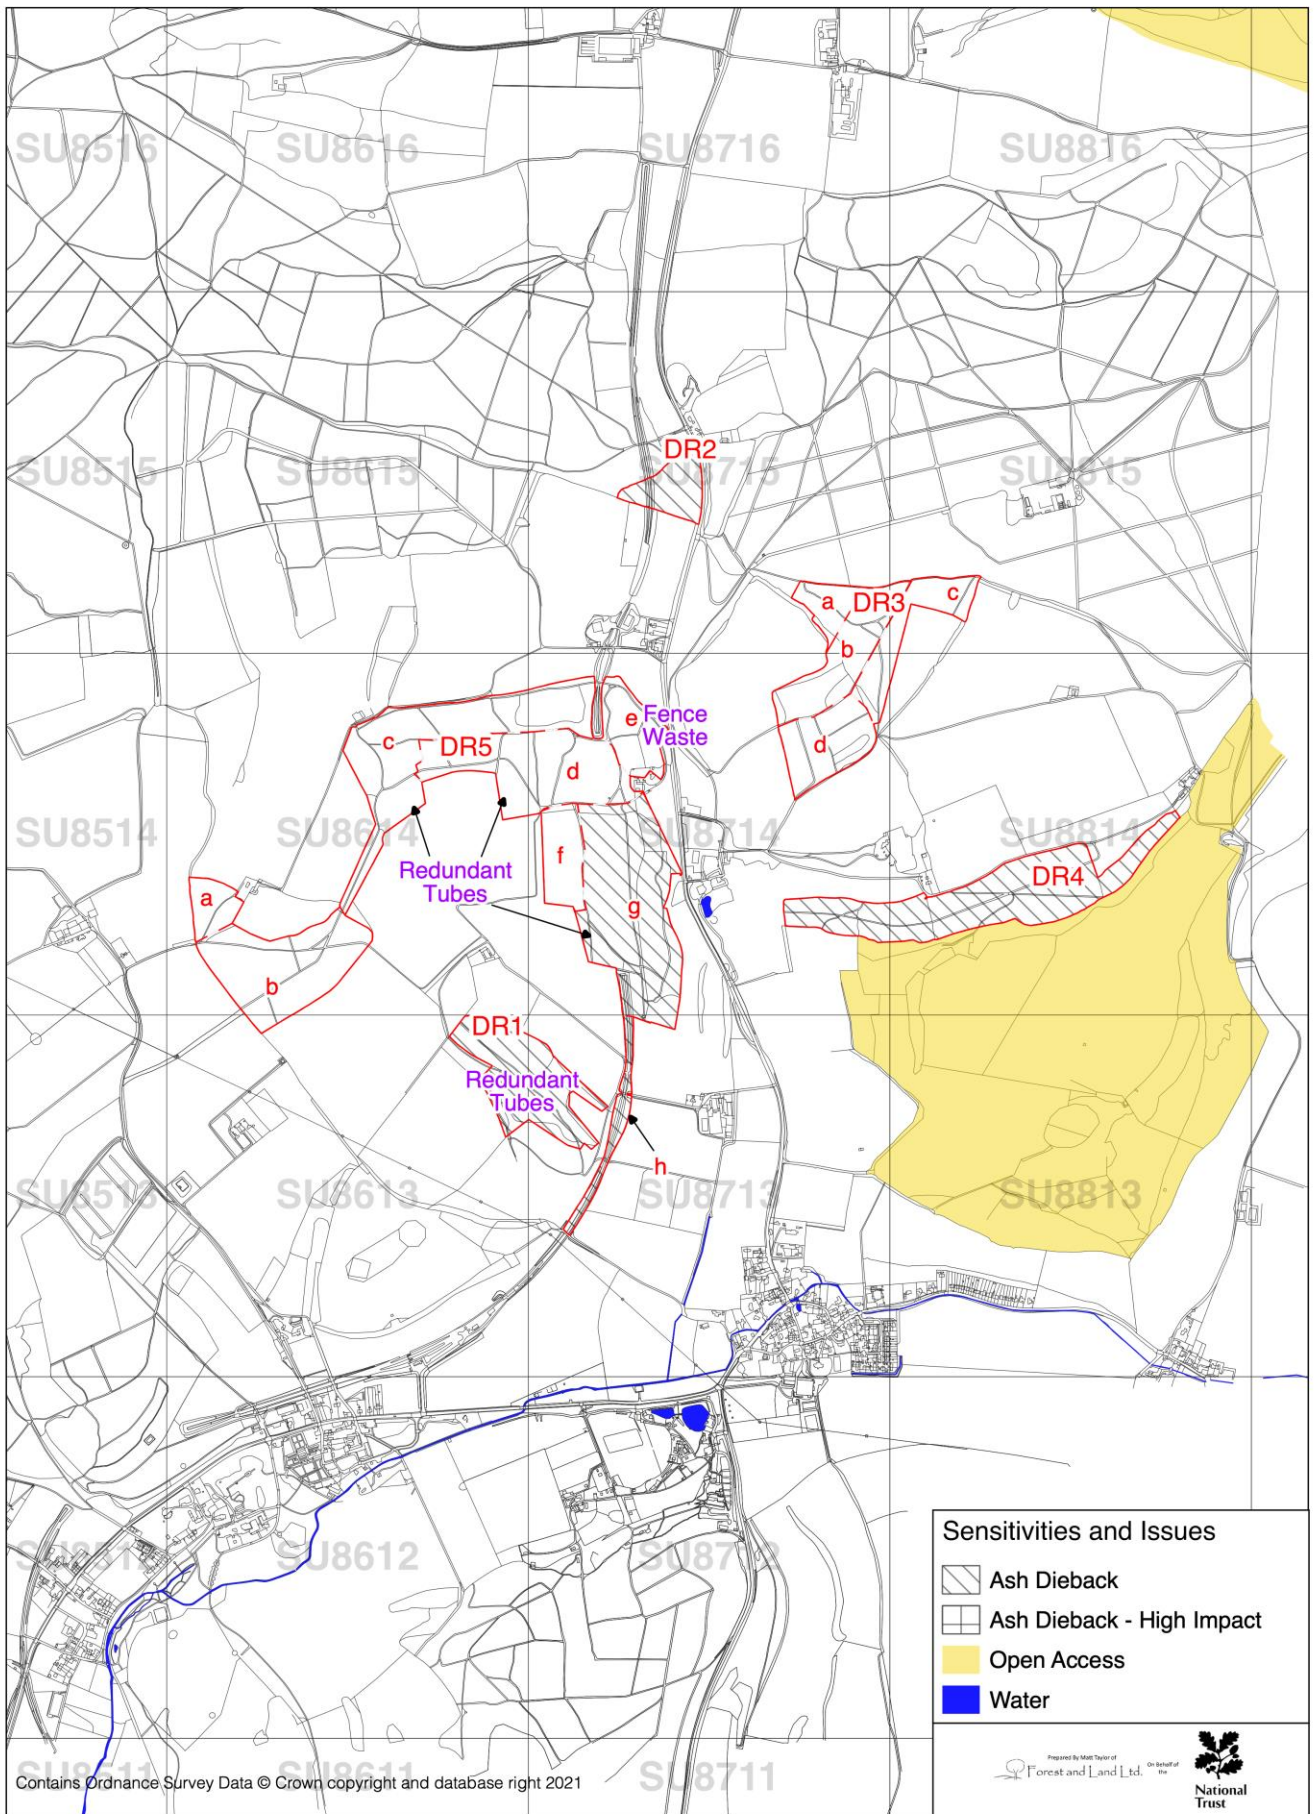

South Downs Woodland Management Plan—Drovers Map 1: Compartments and Woodland Type

Scale 1:13000 at A3

South Downs Woodland Management Plan—Drovers Map 2: Activity and Work Phase

Scale 1:13000 at A3

South Downs Woodland Management Plan—Drovers Map 3: Long-term Activity (2034-2043)

Scale 1:13000 at A3

South Downs Woodland Management Plan—Drovers Map 4: Ancient Woodland and Veteran Trees

Scale 1:13000 at A3

South Downs Woodland Management Plan—Drovers Map 5: Statutory Designations

Scale 1:13000 at A3

South Downs Woodland Management Plan—Drovers Map 6: Sensitivities and Issues

Scale 1:13000 at A3