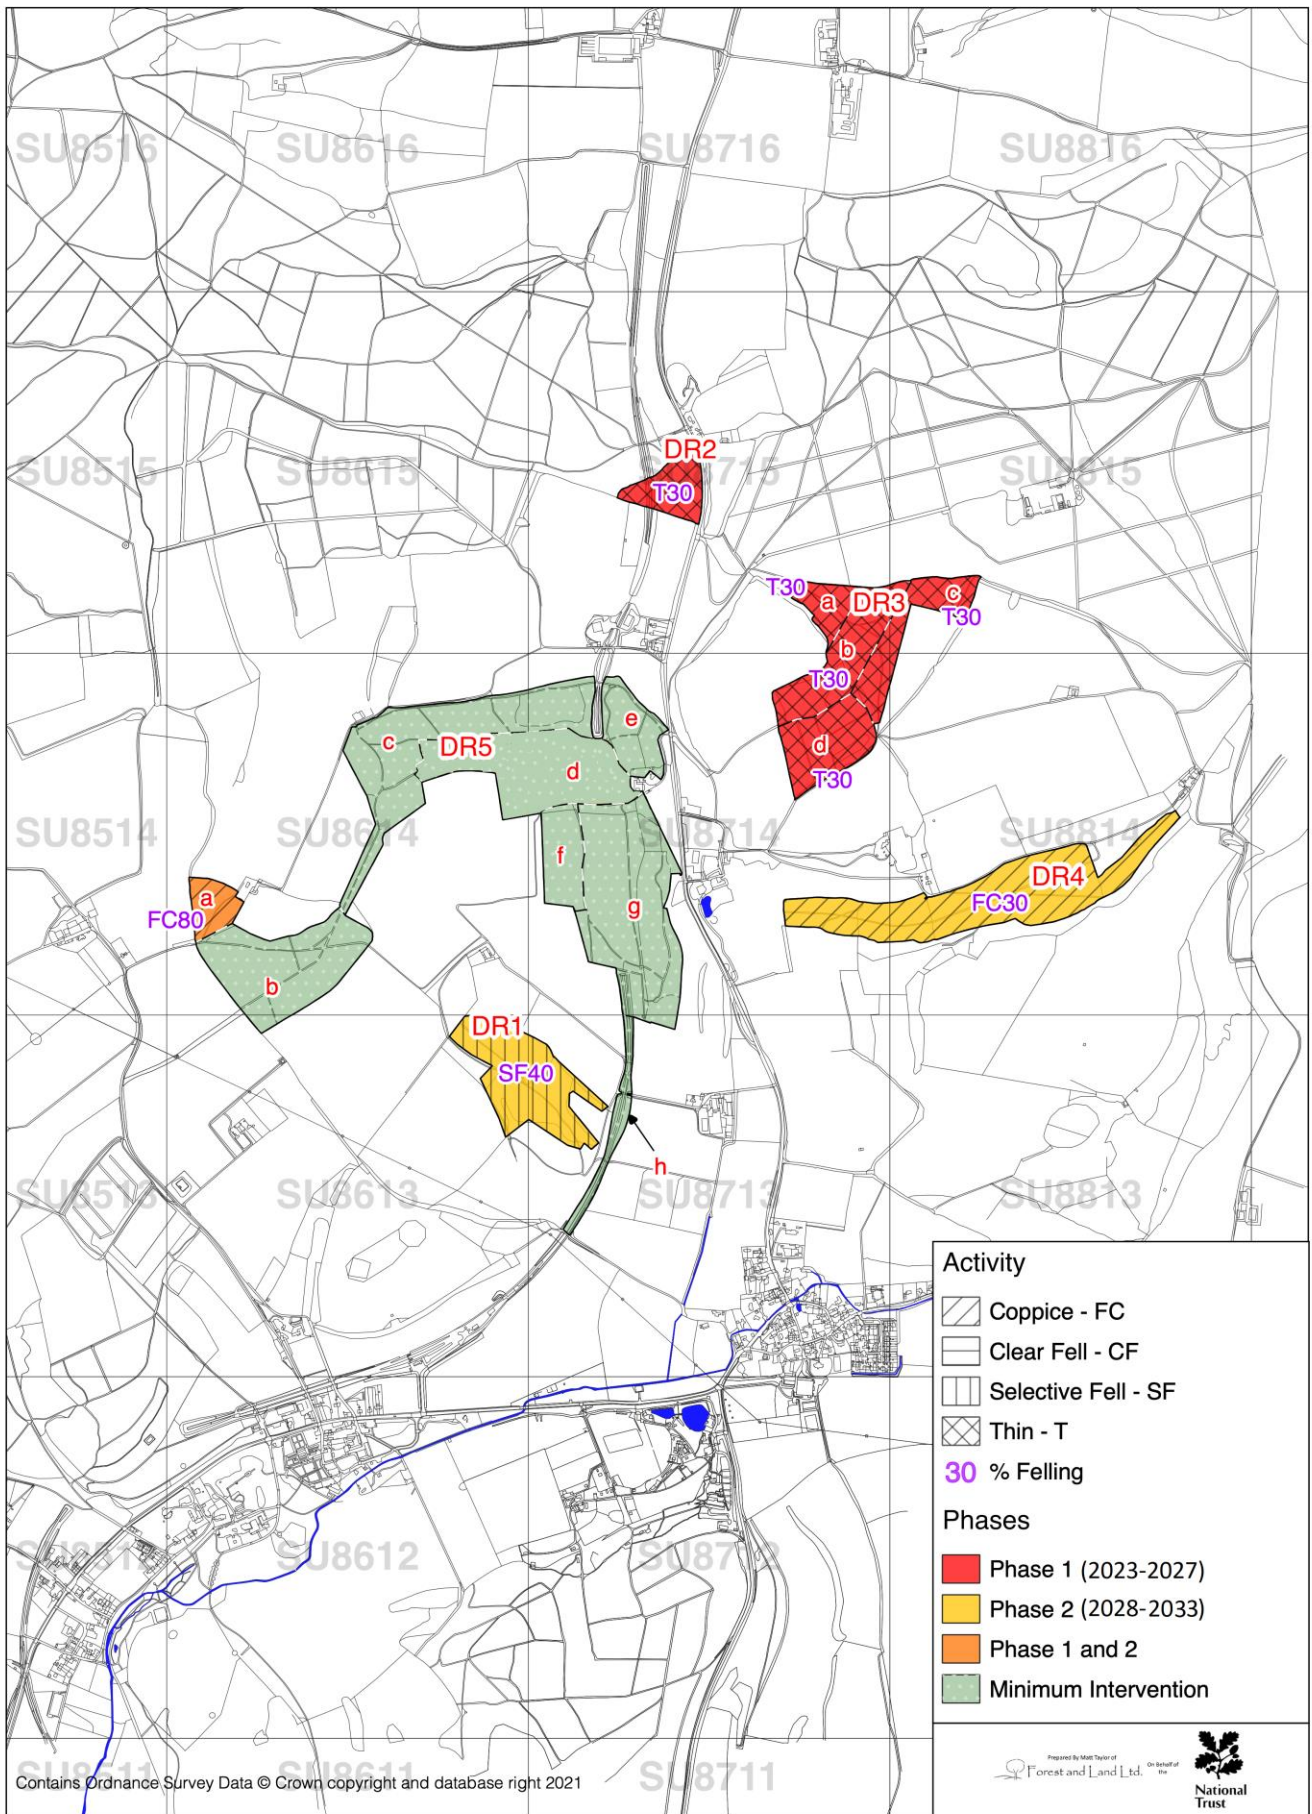

South Downs Woodland Management Plan—Drovers Map 1: Compartments and Woodland Type

Scale 1:13000 at A3

South Downs Woodland Management Plan—Drovers Map 2: Activity and Work Phase

Scale 1:13000 at A3

South Downs Woodland Management Plan—Drovers Map 3: Long-term Activity (2034-2043)

Scale 1:13000 at A3

South Downs Woodland Management Plan—Drovers Map 4: Ancient Woodland and Veteran Trees

Scale 1:13000 at A3

South Downs Woodland Management Plan—Drovers Map 5: Statutory Designations

Scale 1:13000 at A3

South Downs Woodland Management Plan—Drovers Map 6: Sensitivities and Issues

Scale 1:13000 at A3