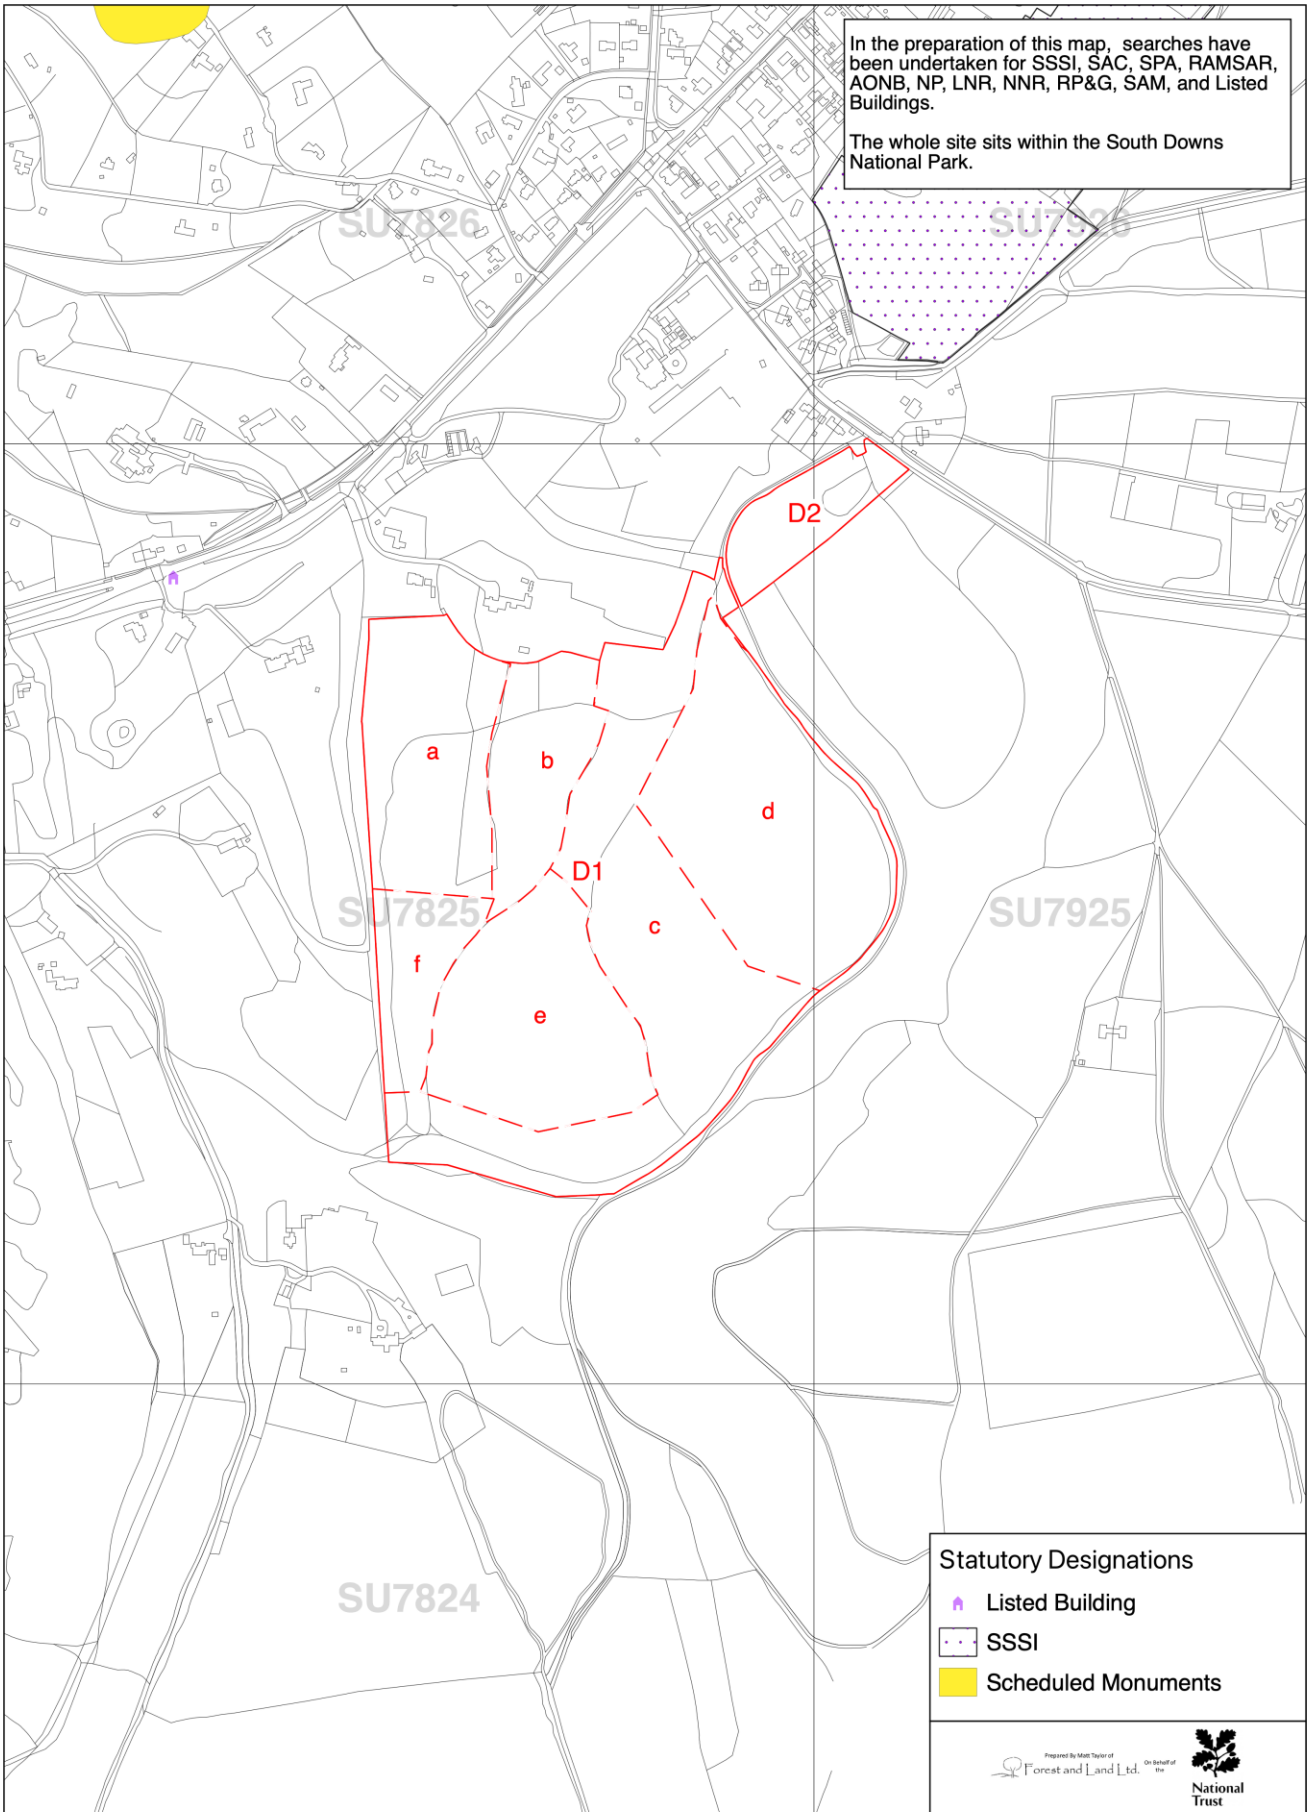

Contains Ordnance Survey Data © Crown copyright and database right 2021

South Downs Woodland Management Plan—Durford Heath Map 3: Long-term Activity (2034-2043)

Scale 1:5000 at A3

South Downs Woodland Management Plan—Durford Heath Map 4: Ancient Woodland and Veteran Trees Scale 1:5000 at A3

South Downs Woodland Management Plan—Durford Heath Map 5: Statutory Designations

Scale 1:5000 at A3