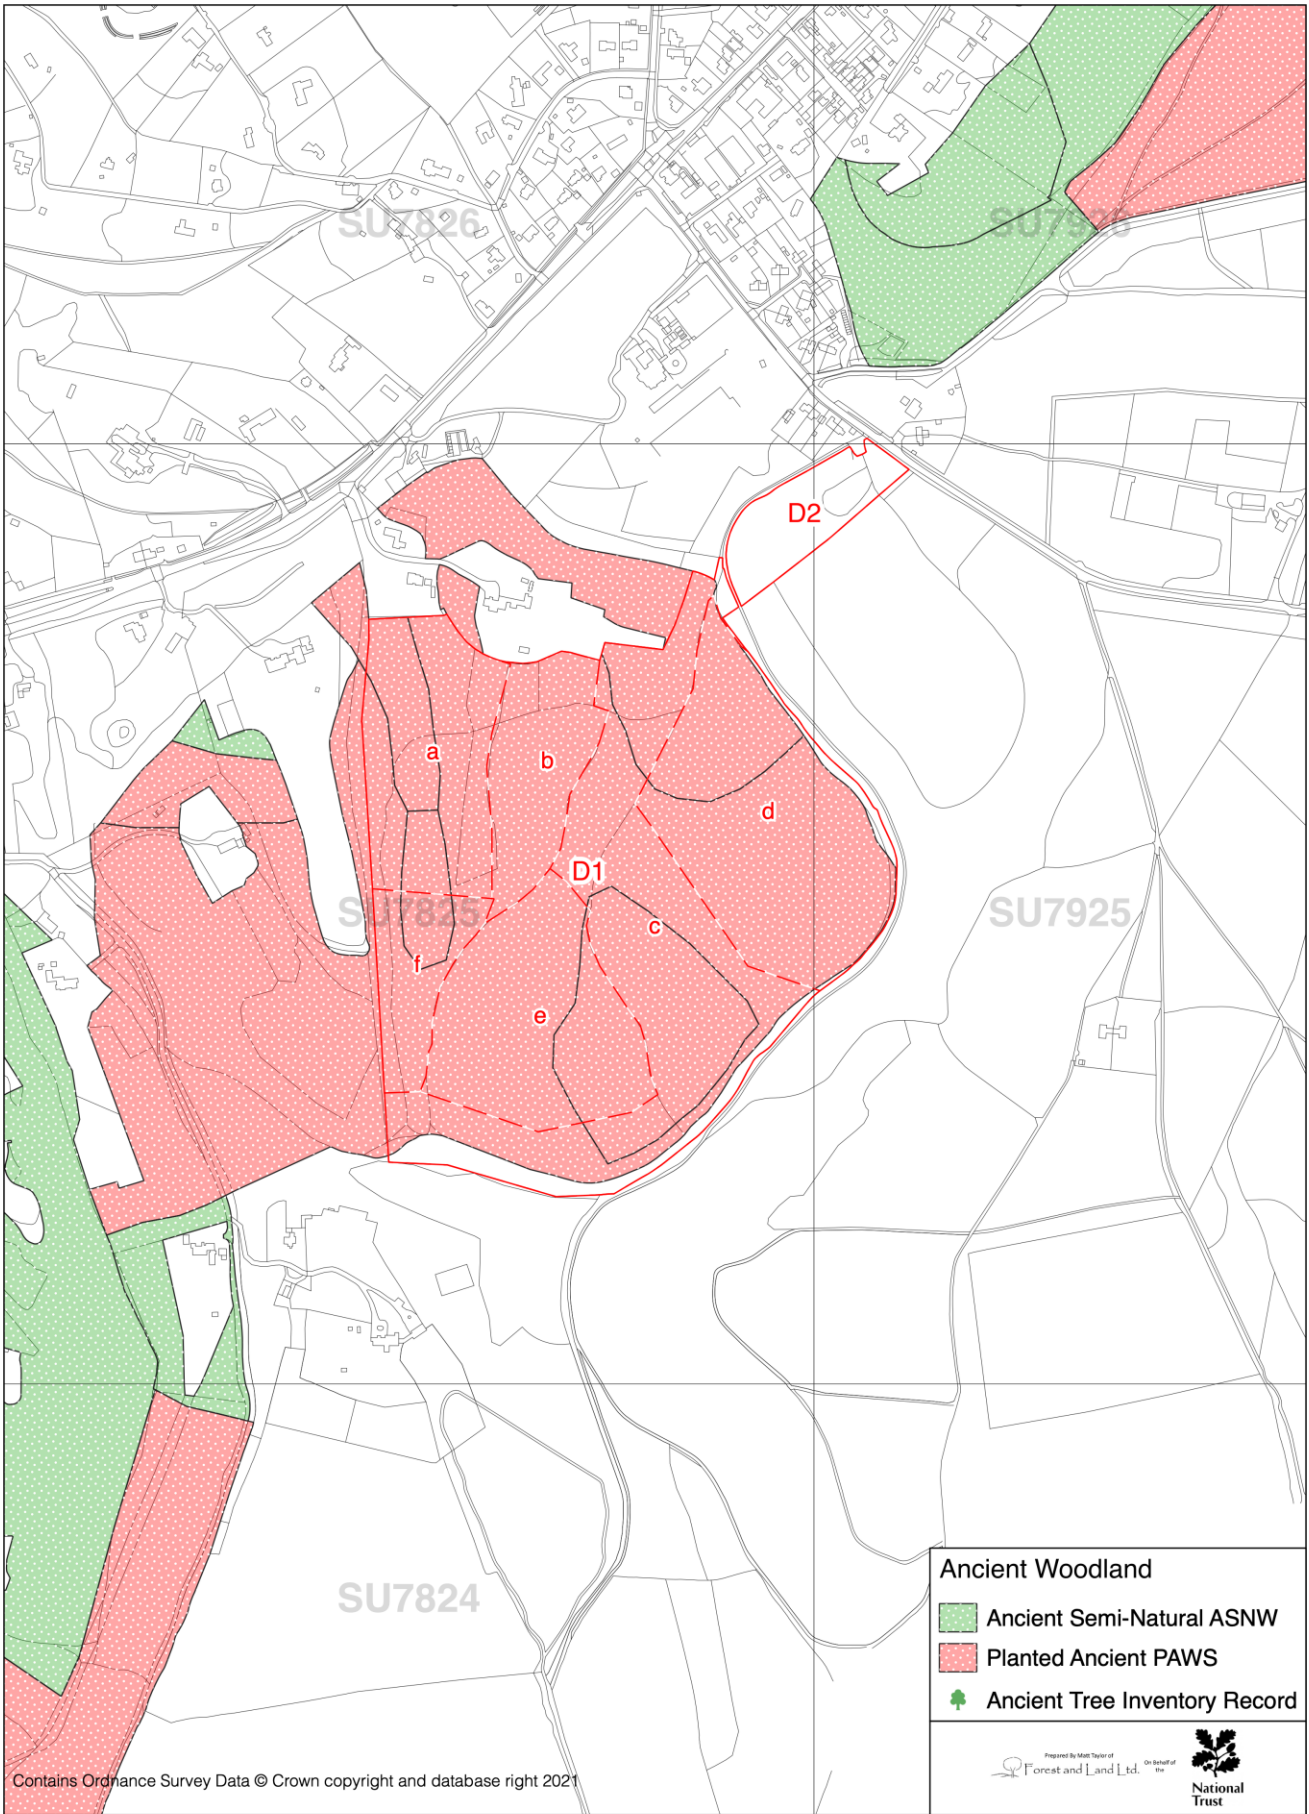

Contains Ordnance Survey Data © Crown copyright and database right 2021

South Downs Woodland Management Plan—Durford Heath Map 3: Long-term Activity (2034-2043)

Scale 1:5000 at A3

South Downs Woodland Management Plan—Durford Heath Map 4: Ancient Woodland and Veteran Trees Scale 1:5000 at A3

South Downs Woodland Management Plan—Durford Heath Map 5: Statutory Designations

Scale 1:5000 at A3