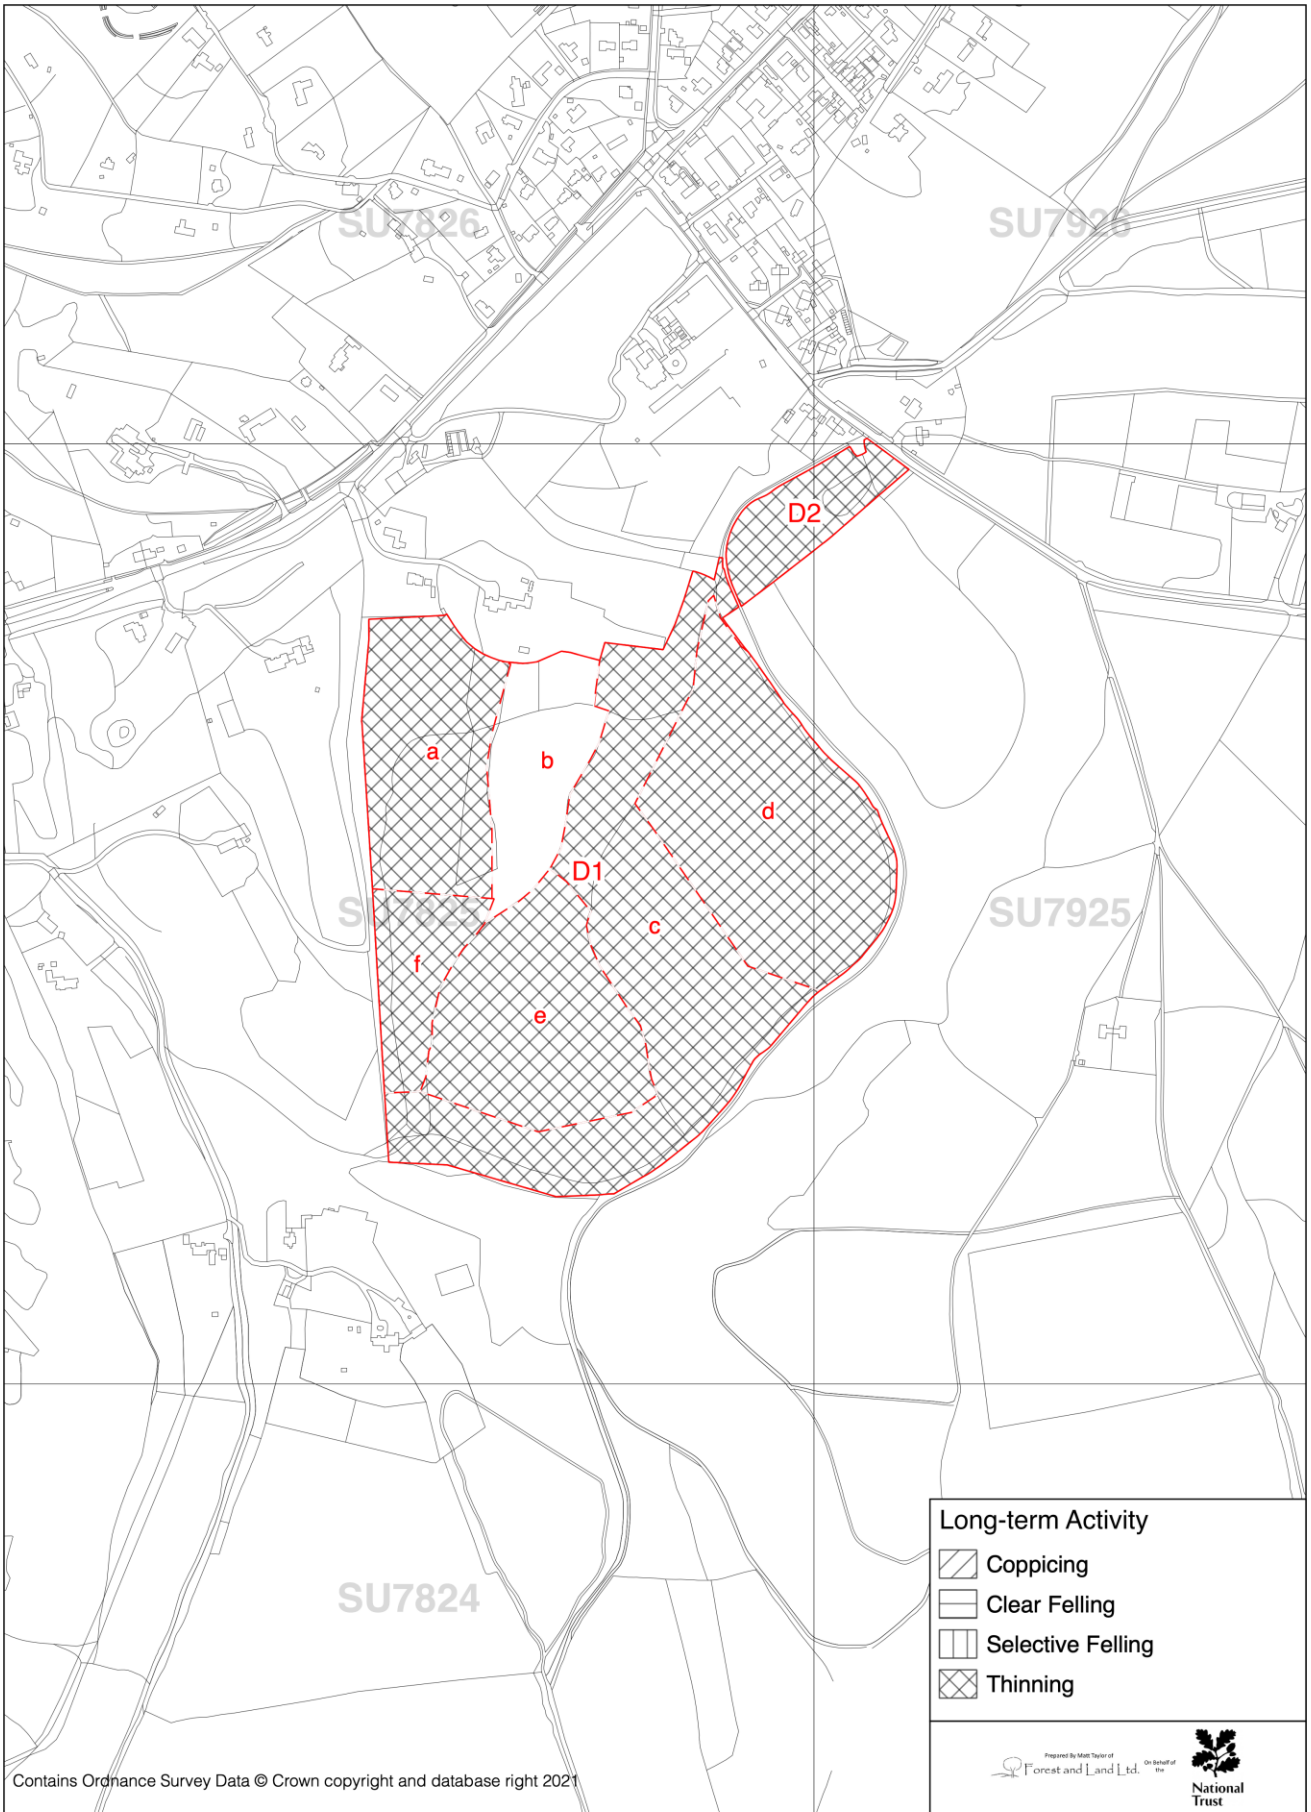

Contains Ordnance Survey Data © Crown copyright and database right 2021

South Downs Woodland Management Plan—Durford Heath Map 3: Long-term Activity (2034-2043)

Scale 1:5000 at A3

South Downs Woodland Management Plan—Durford Heath Map 4: Ancient Woodland and Veteran Trees Scale 1:5000 at A3

South Downs Woodland Management Plan—Durford Heath Map 5: Statutory Designations

Scale 1:5000 at A3