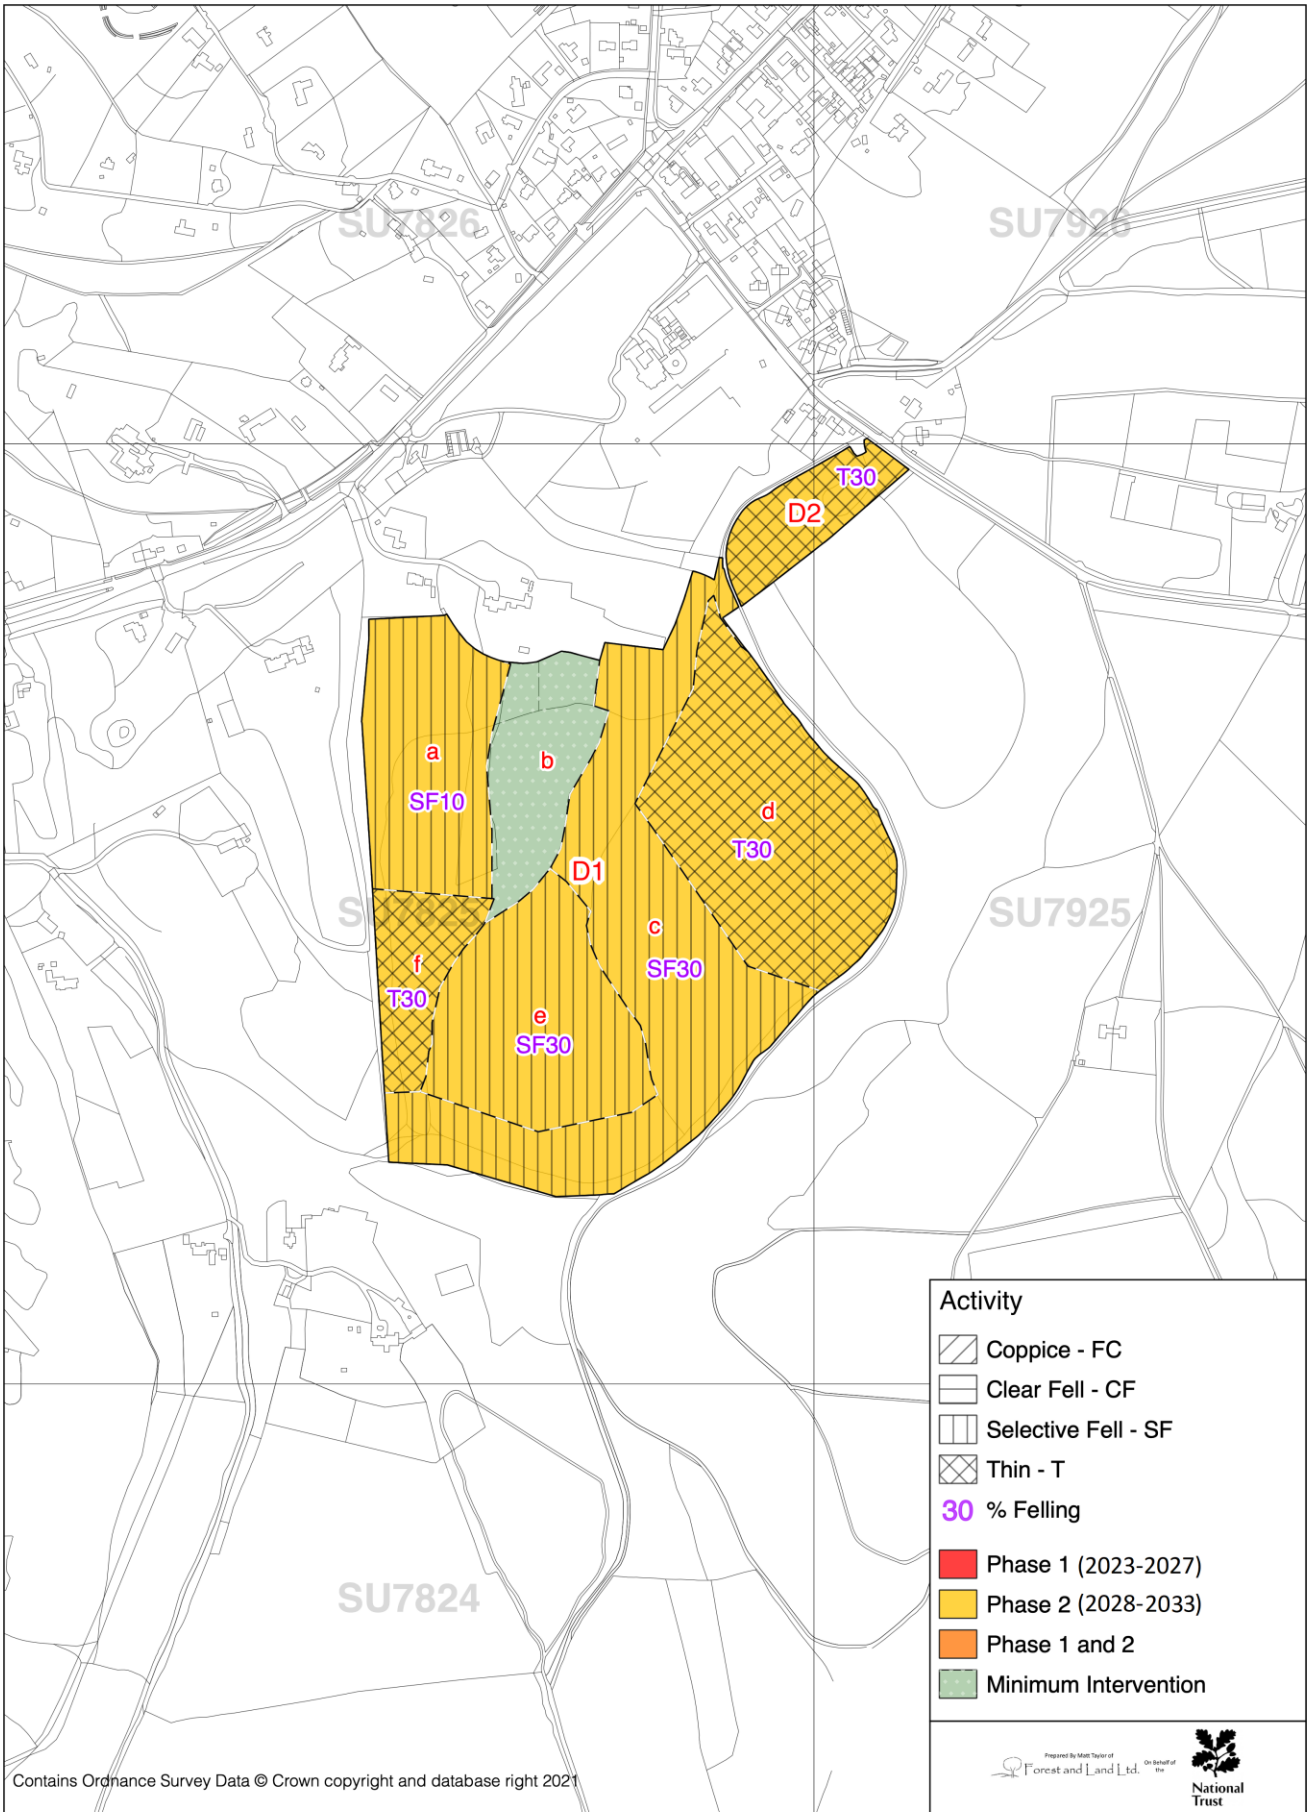

Contains Ordnance Survey Data © Crown copyright and database right 2021

South Downs Woodland Management Plan—Durford Heath Map 3: Long-term Activity (2034-2043)

Scale 1:5000 at A3

South Downs Woodland Management Plan—Durford Heath Map 4: Ancient Woodland and Veteran Trees Scale 1:5000 at A3

South Downs Woodland Management Plan—Durford Heath Map 5: Statutory Designations

Scale 1:5000 at A3