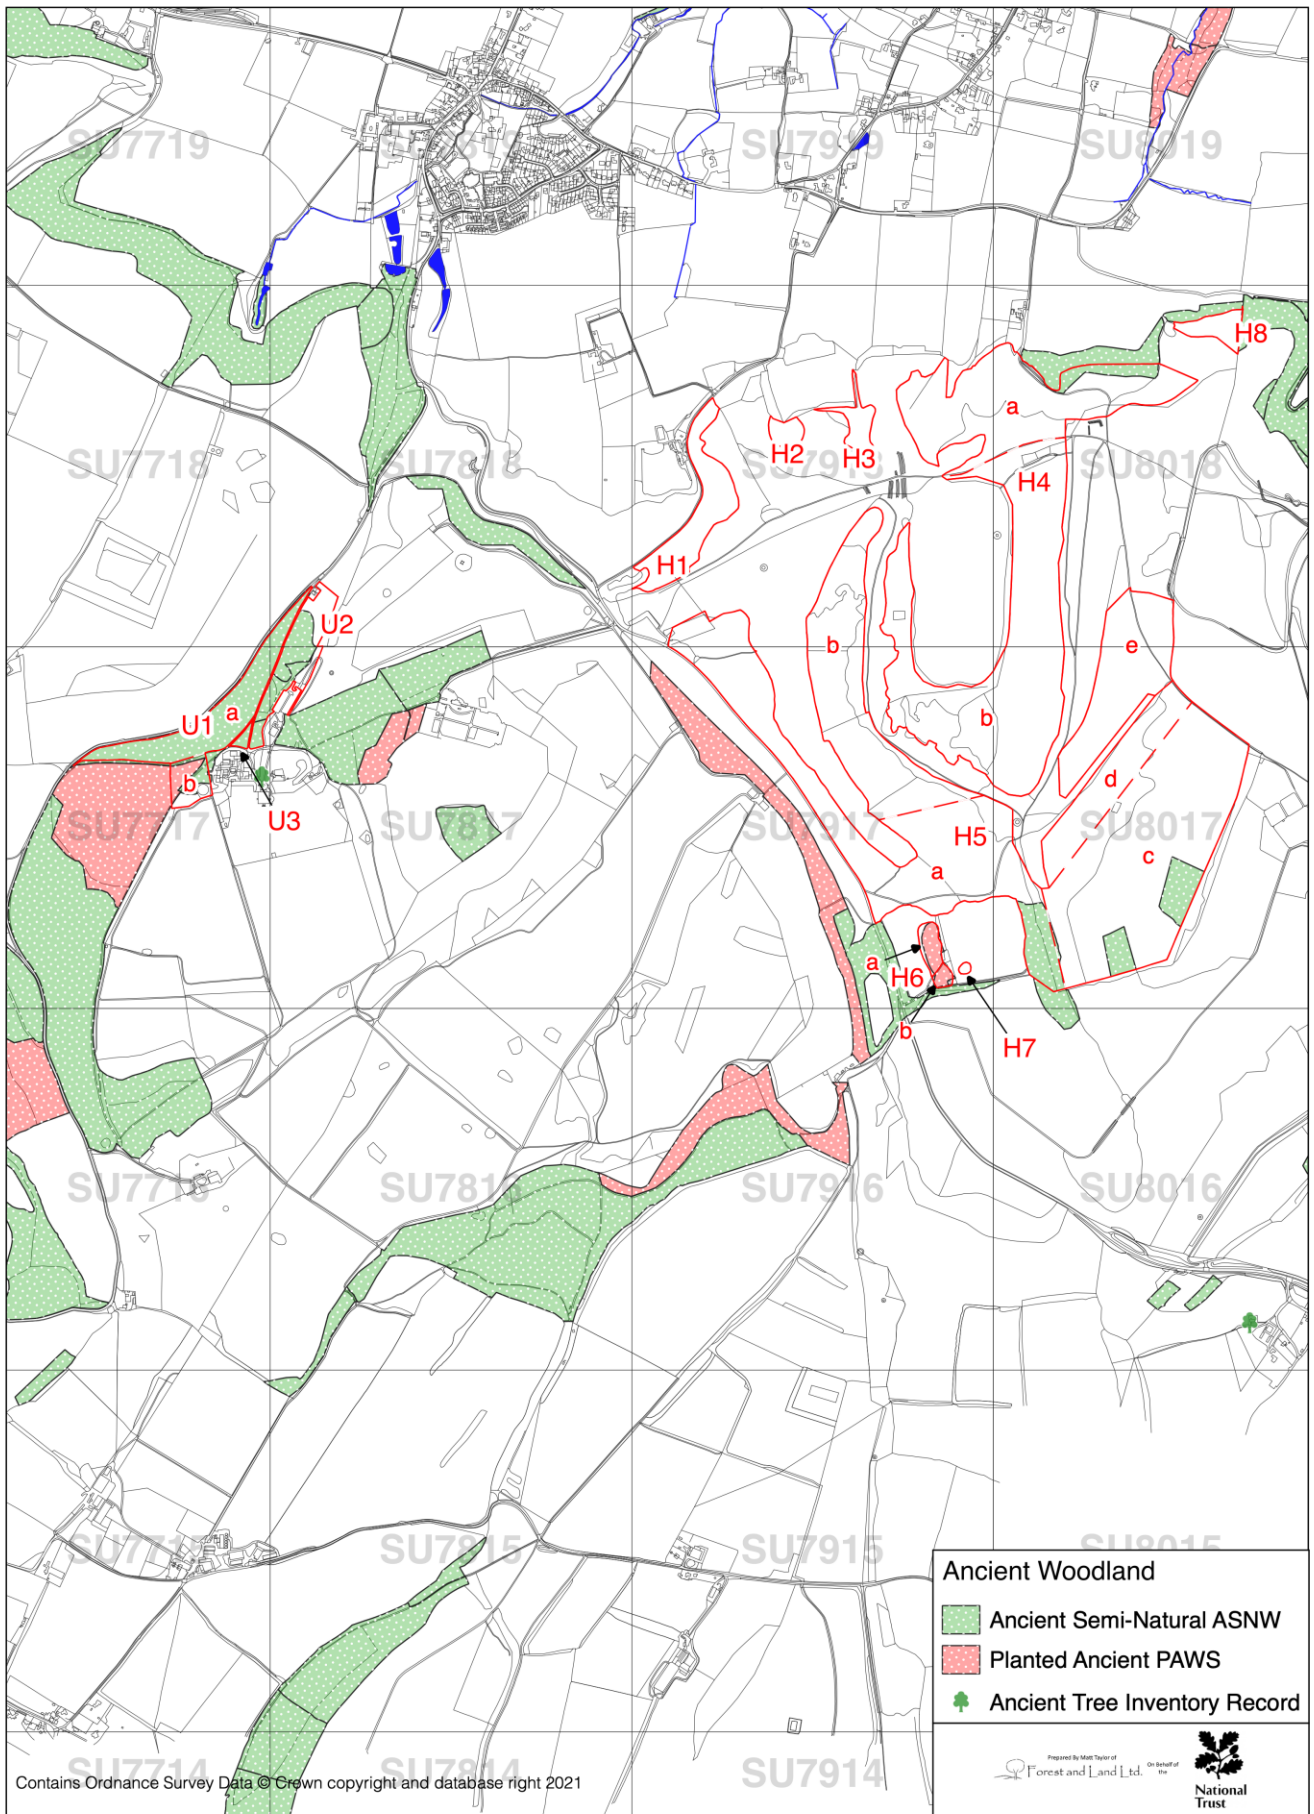

Contains Ordnance Survey Data © Crown copyright and database right 2021

South Downs Woodland Management Plan—Harting Down & Uppark  
Map 1: Compartments and Woodland Type

Scale 1:13000 at A3

South Downs Woodland Management Plan—Harting Down & Uppark  
 Map 2: Activity and Work Phase

Scale 1:13000 at A3

South Downs Woodland Management Plan—Harting Down & Uppark  
 Map 3: Long-term Activity (2034-2043)

Scale 1:13000 at A3

South Downs Woodland Management Plan—Harting Down & Uppark  
 Map 4: Ancient Woodland and Veteran Trees

Scale 1:13000 at A3

South Downs Woodland Management Plan—Harting Down & Uppark  
 Map 5: Statutory Designations

Scale 1:13000 at A3

Contains Ordnance Survey Data © Crown copyright and database right 2021

South Downs Woodland Management Plan—Harting Down & Uppark  
 Map 6: Sensitivities and Issues

Scale 1:13000 at A3