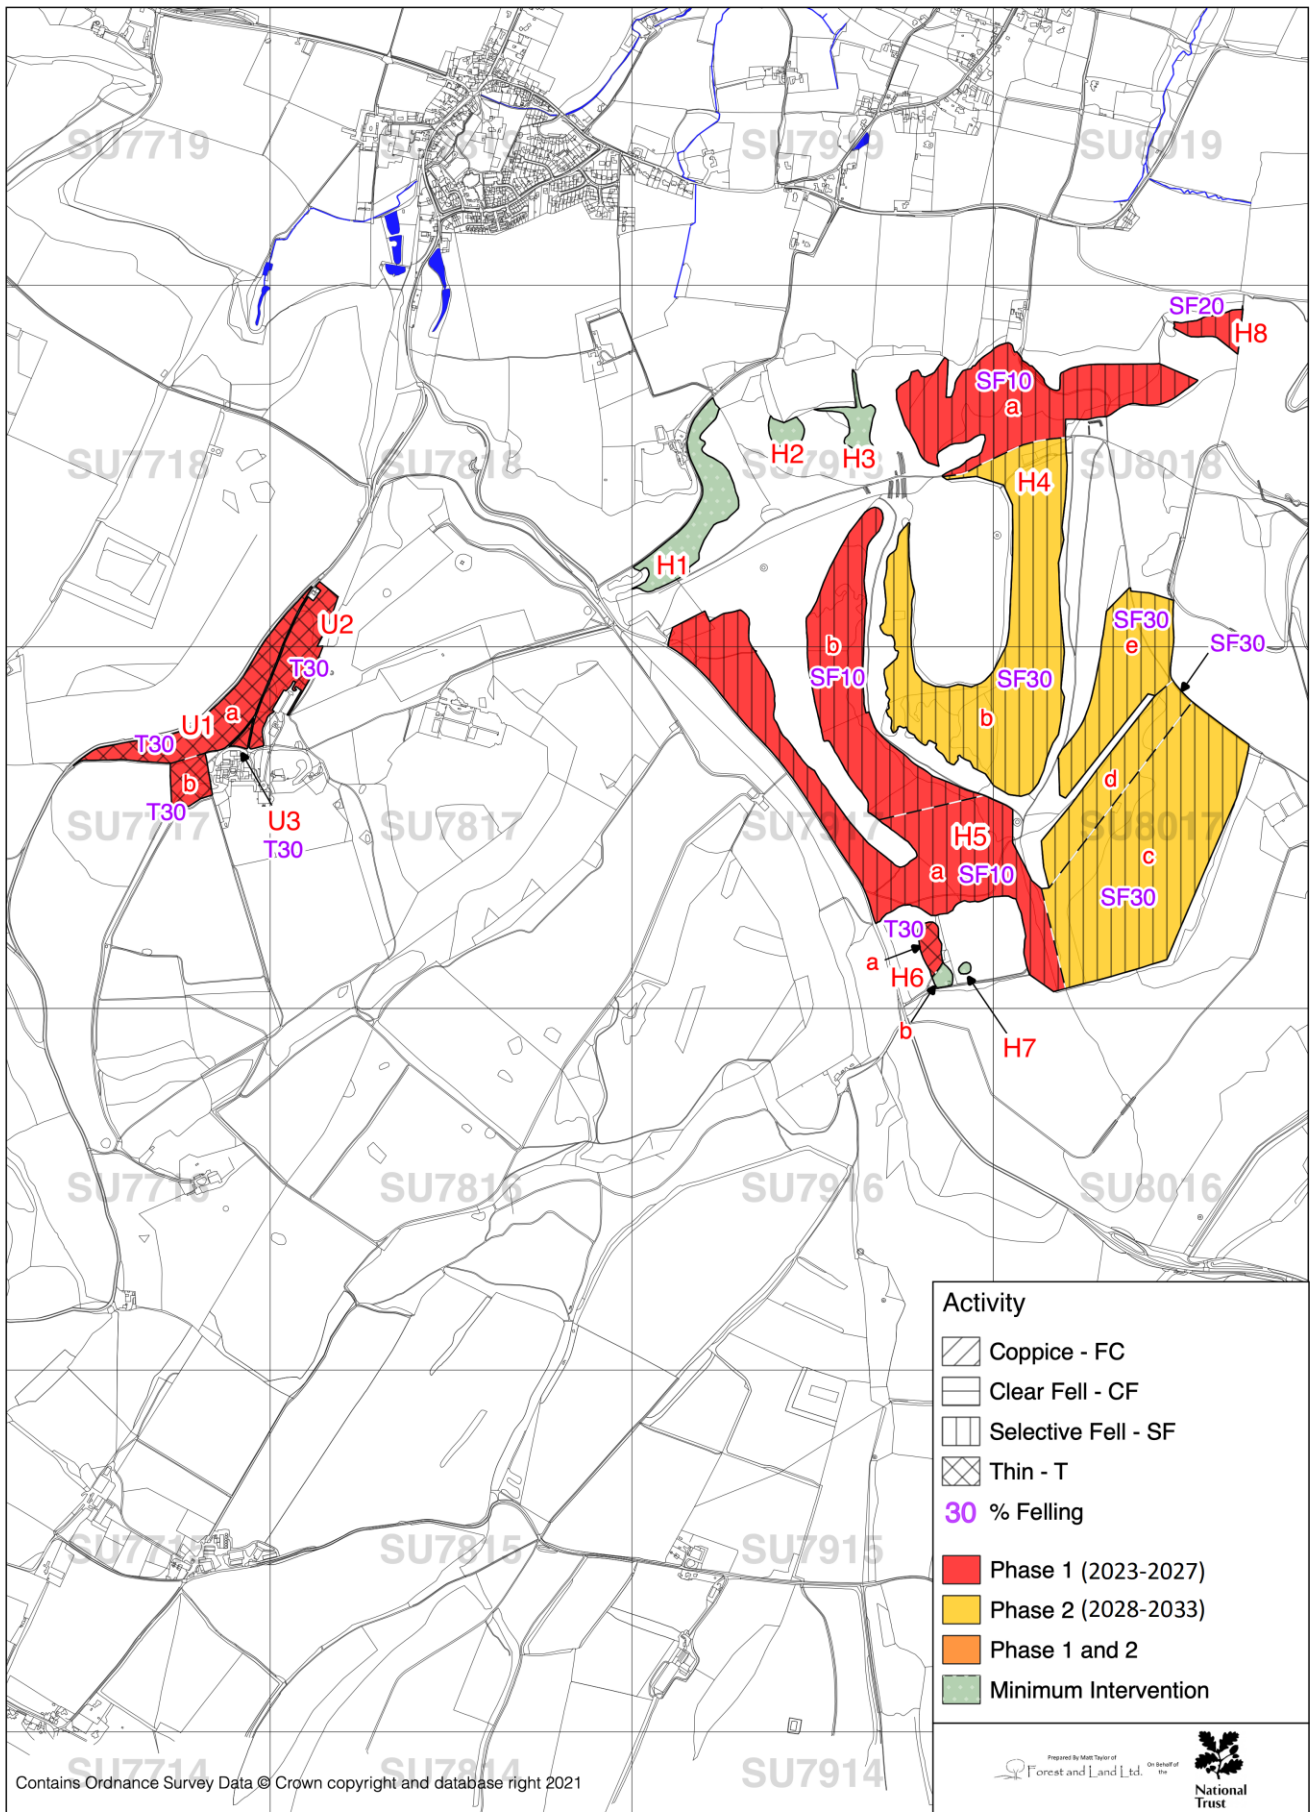

Contains Ordnance Survey Data © Crown copyright and database right 2021

South Downs Woodland Management Plan—Harting Down & Uppark  
Map 1: Compartments and Woodland Type

Scale 1:13000 at A3

South Downs Woodland Management Plan—Harting Down & Uppark  
 Map 2: Activity and Work Phase

Scale 1:13000 at A3

South Downs Woodland Management Plan—Harting Down & Uppark  
 Map 3: Long-term Activity (2034-2043)

Scale 1:13000 at A3

South Downs Woodland Management Plan—Harting Down & Uppark  
 Map 4: Ancient Woodland and Veteran Trees

Scale 1:13000 at A3

South Downs Woodland Management Plan—Harting Down & Uppark  
 Map 5: Statutory Designations

Scale 1:13000 at A3

Contains Ordnance Survey Data © Crown copyright and database right 2021

South Downs Woodland Management Plan—Harting Down & Uppark  
 Map 6: Sensitivities and Issues

Scale 1:13000 at A3