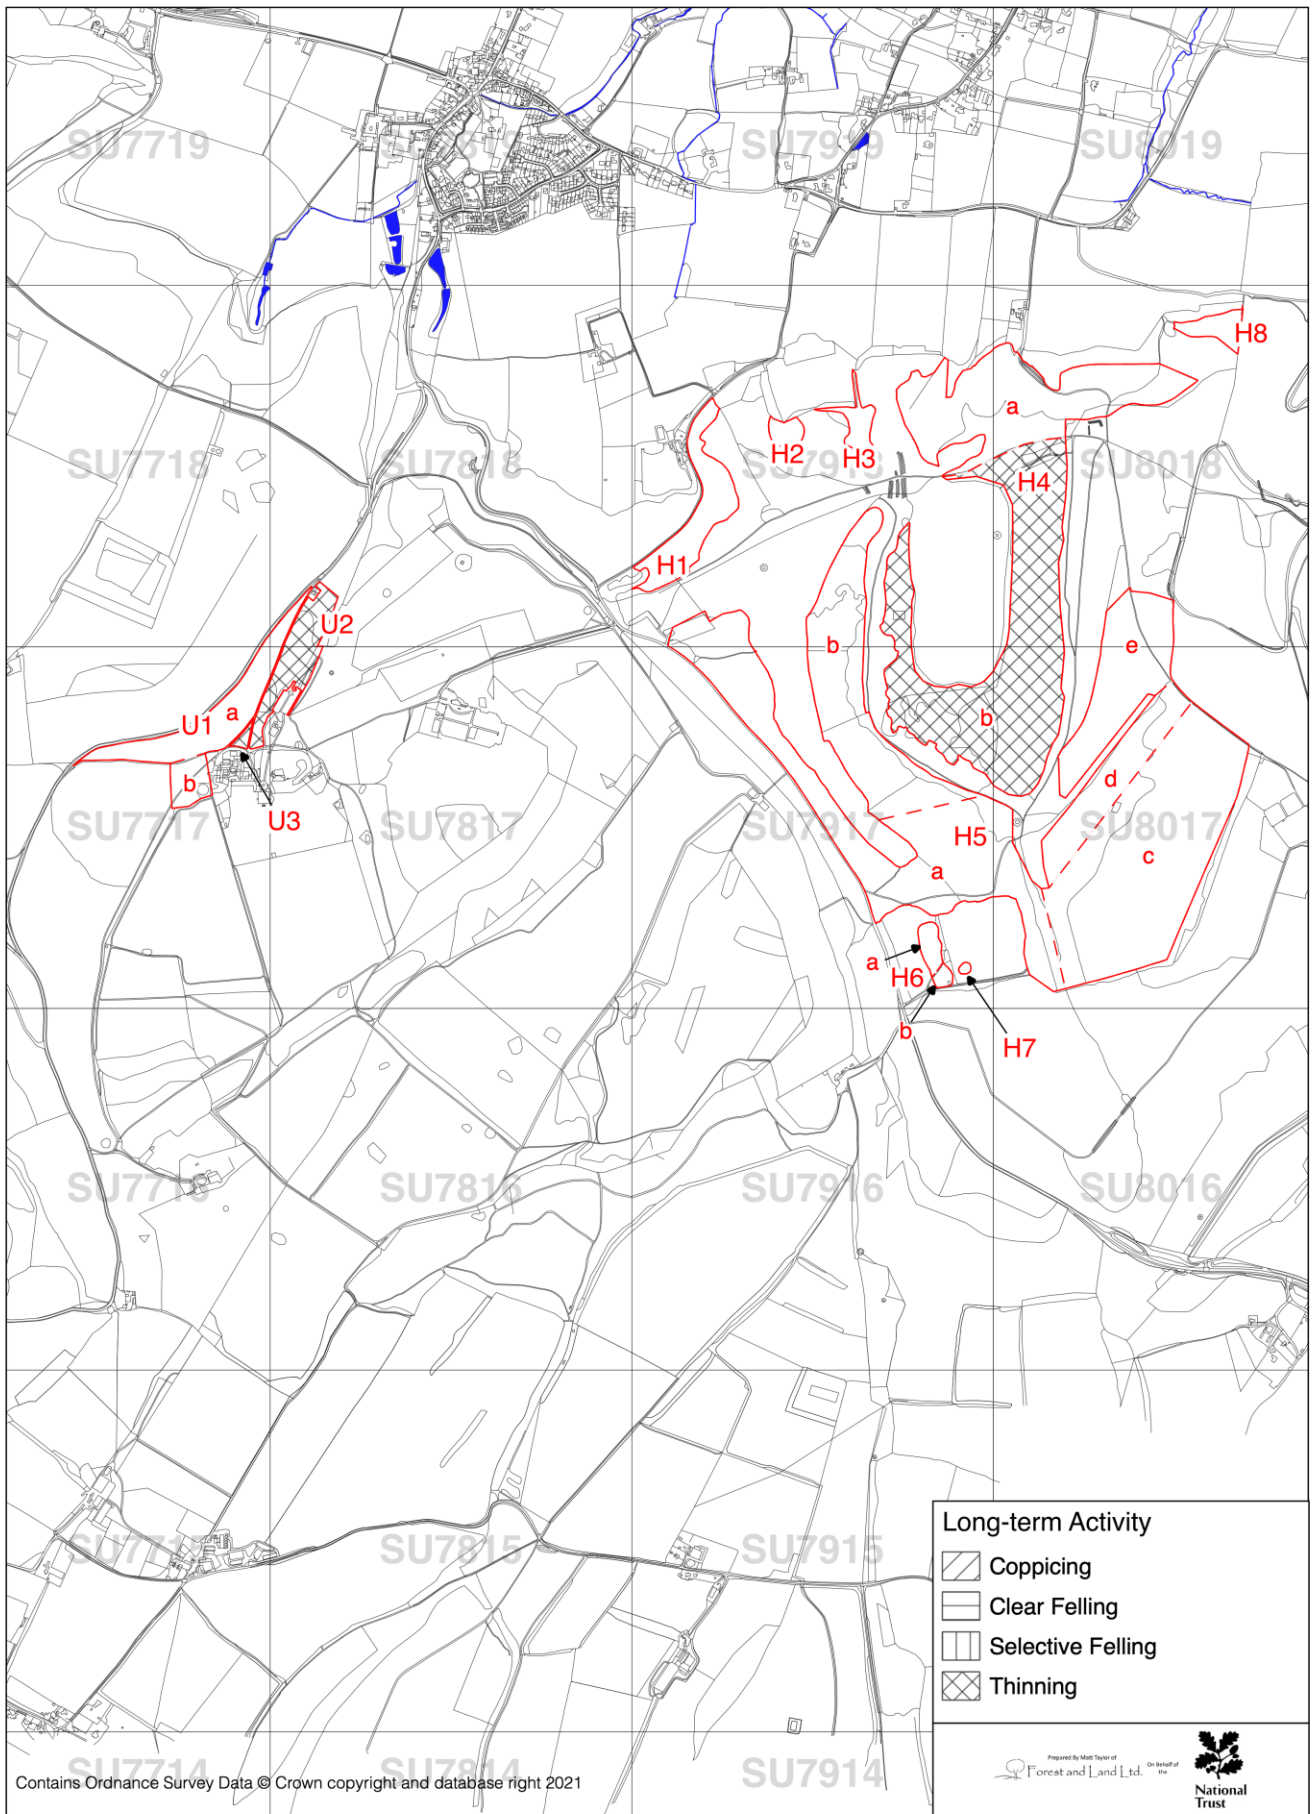

Contains Ordnance Survey Data © Crown copyright and database right 2021

South Downs Woodland Management Plan—Harting Down & Uppark  
Map 1: Compartments and Woodland Type

Scale 1:13000 at A3

South Downs Woodland Management Plan—Harting Down & Uppark  
 Map 2: Activity and Work Phase

Scale 1:13000 at A3

South Downs Woodland Management Plan—Harting Down & Uppark  
 Map 3: Long-term Activity (2034-2043)

Scale 1:13000 at A3

South Downs Woodland Management Plan—Harting Down & Uppark  
 Map 4: Ancient Woodland and Veteran Trees

Scale 1:13000 at A3

South Downs Woodland Management Plan—Harting Down & Uppark  
 Map 5: Statutory Designations

Scale 1:13000 at A3

Contains Ordnance Survey Data © Crown copyright and database right 2021

South Downs Woodland Management Plan—Harting Down & Uppark  
 Map 6: Sensitivities and Issues

Scale 1:13000 at A3