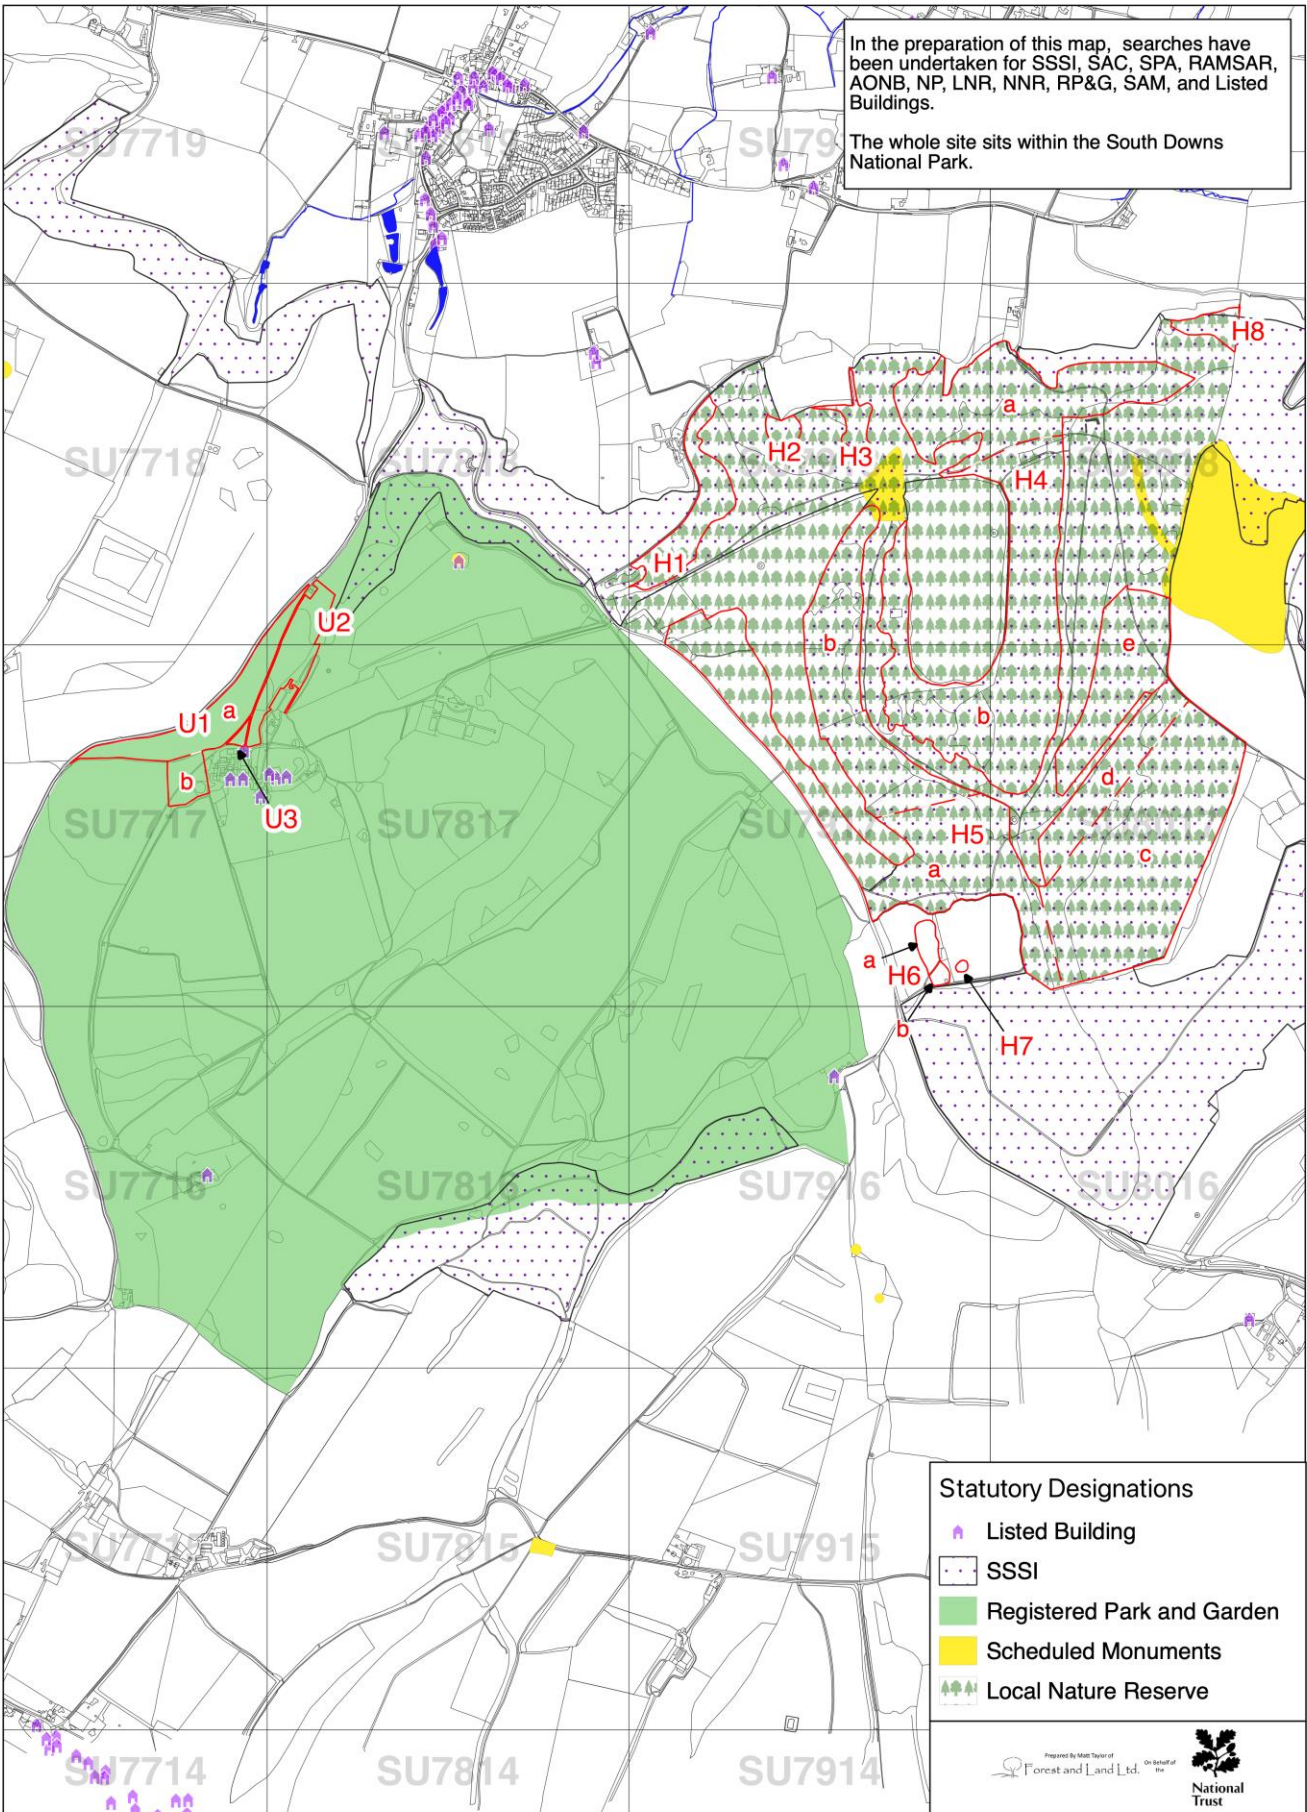

Contains Ordnance Survey Data © Crown copyright and database right 2021

South Downs Woodland Management Plan—Harting Down & Uppark  
Map 1: Compartments and Woodland Type

Scale 1:13000 at A3

South Downs Woodland Management Plan—Harting Down & Uppark  
 Map 2: Activity and Work Phase

Scale 1:13000 at A3

South Downs Woodland Management Plan—Harting Down & Uppark  
 Map 3: Long-term Activity (2034-2043)

Scale 1:13000 at A3

South Downs Woodland Management Plan—Harting Down & Uppark  
 Map 4: Ancient Woodland and Veteran Trees

Scale 1:13000 at A3

South Downs Woodland Management Plan—Harting Down & Uppark  
 Map 5: Statutory Designations

Scale 1:13000 at A3

Contains Ordnance Survey Data © Crown copyright and database right 2021

South Downs Woodland Management Plan—Harting Down & Uppark  
 Map 6: Sensitivities and Issues

Scale 1:13000 at A3