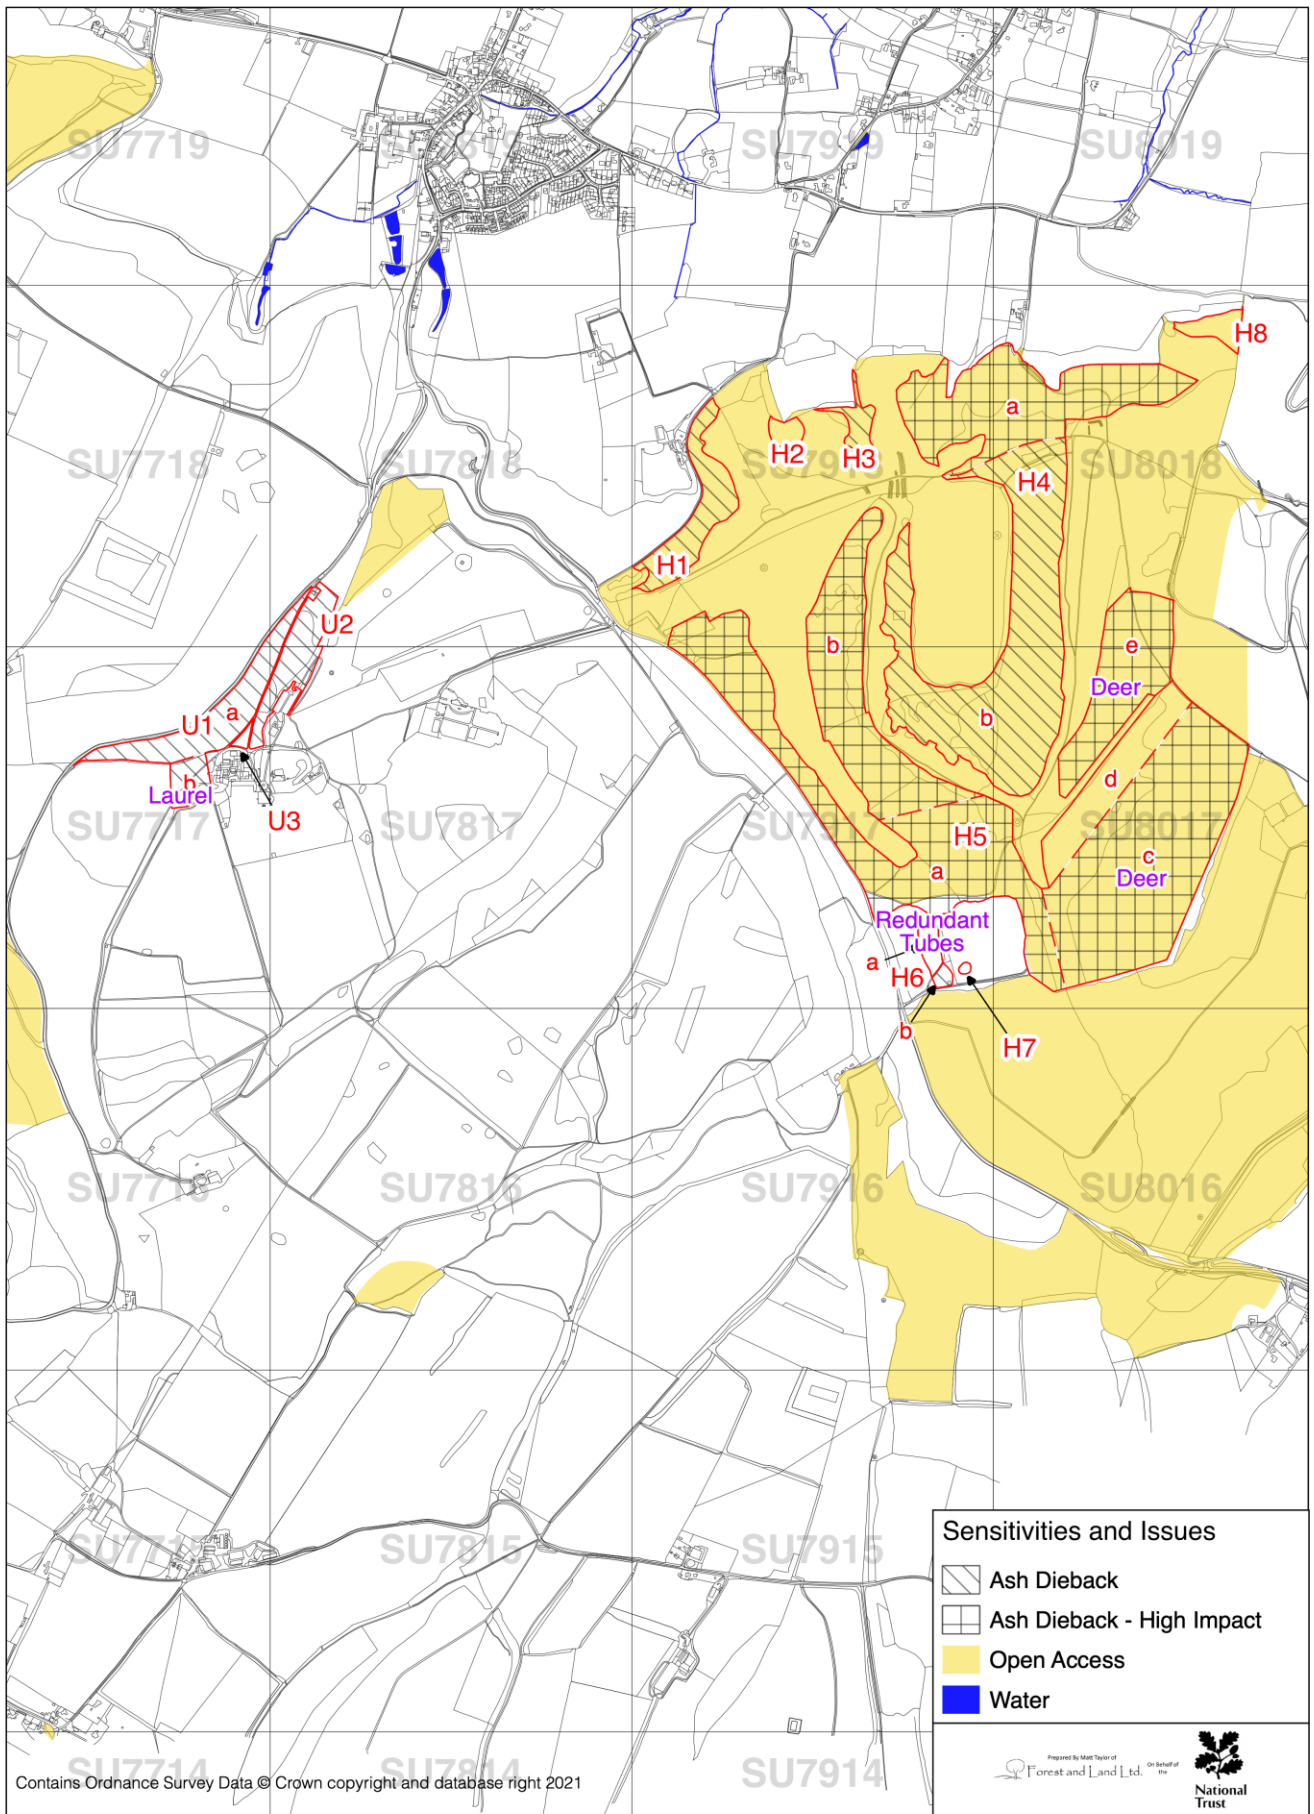

Contains Ordnance Survey Data © Crown copyright and database right 2021

South Downs Woodland Management Plan—Harting Down & Uppark  
Map 1: Compartments and Woodland Type

Scale 1:13000 at A3

South Downs Woodland Management Plan—Harting Down & Uppark  
 Map 2: Activity and Work Phase

Scale 1:13000 at A3

South Downs Woodland Management Plan—Harting Down & Uppark  
 Map 3: Long-term Activity (2034-2043)

Scale 1:13000 at A3

South Downs Woodland Management Plan—Harting Down & Uppark  
 Map 4: Ancient Woodland and Veteran Trees

Scale 1:13000 at A3

South Downs Woodland Management Plan—Harting Down & Uppark  
 Map 5: Statutory Designations

Scale 1:13000 at A3

Contains Ordnance Survey Data © Crown copyright and database right 2021

South Downs Woodland Management Plan—Harting Down & Uppark  
 Map 6: Sensitivities and Issues

Scale 1:13000 at A3