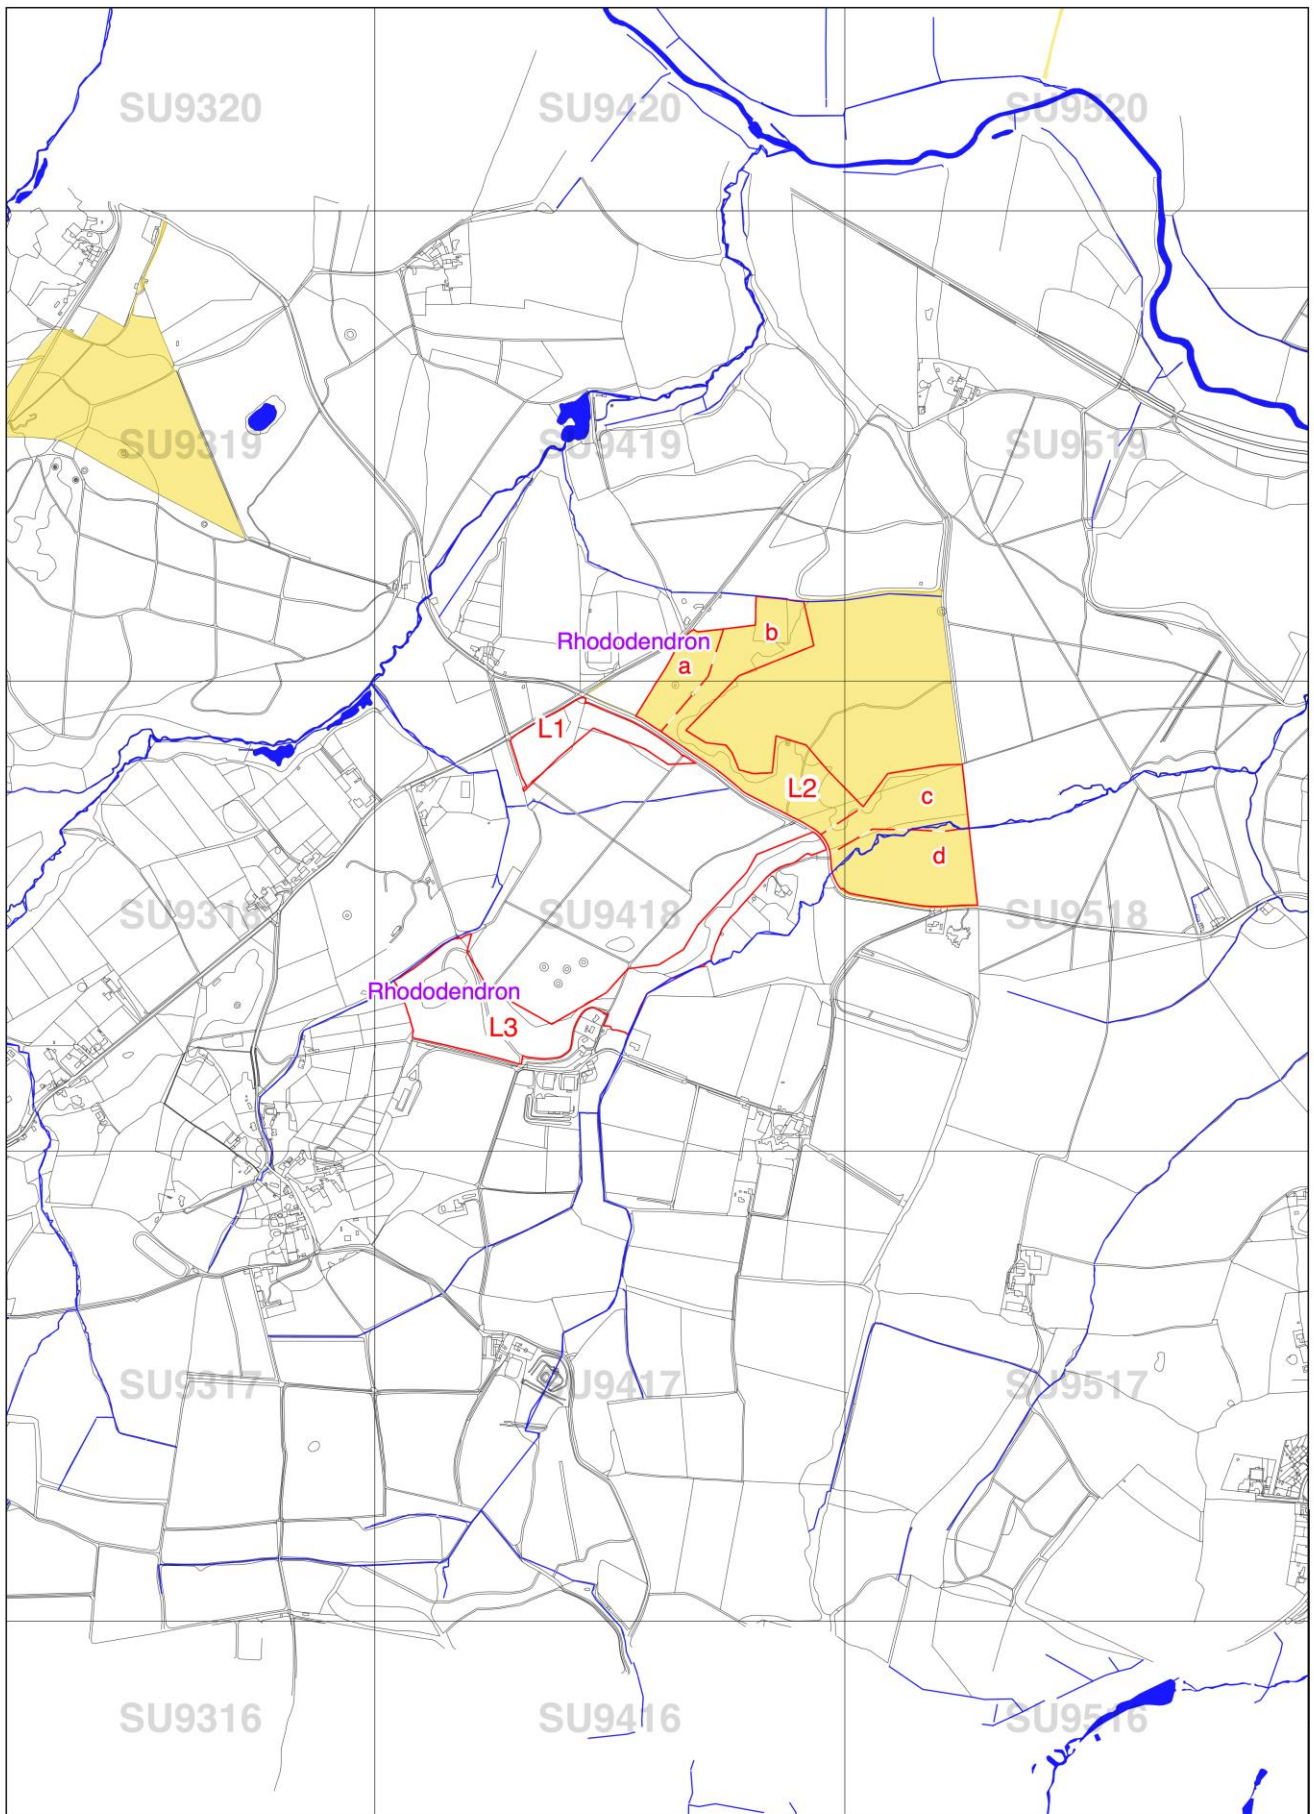

South Downs Woodland Management Plan— Lavington Map 2: Activity and Work Phase

Scale 1:13000 at A3

South Downs Woodland Management Plan—Lavington Map 3: Long-term Activity (2034-2043)

Scale 1:13000 at A3

South Downs Woodland Management Plan—Lavington Map 4: Ancient Woodland and Veteran Trees Scale 1:13000 at A3

South Downs Woodland Management Plan—Lavington Map 5: Statutory Designations

Scale 1:13000 at A3

South Downs Woodland Management Plan—Lavington Map 6: Sensitivities and Issues

Scale 1:13000 at A3