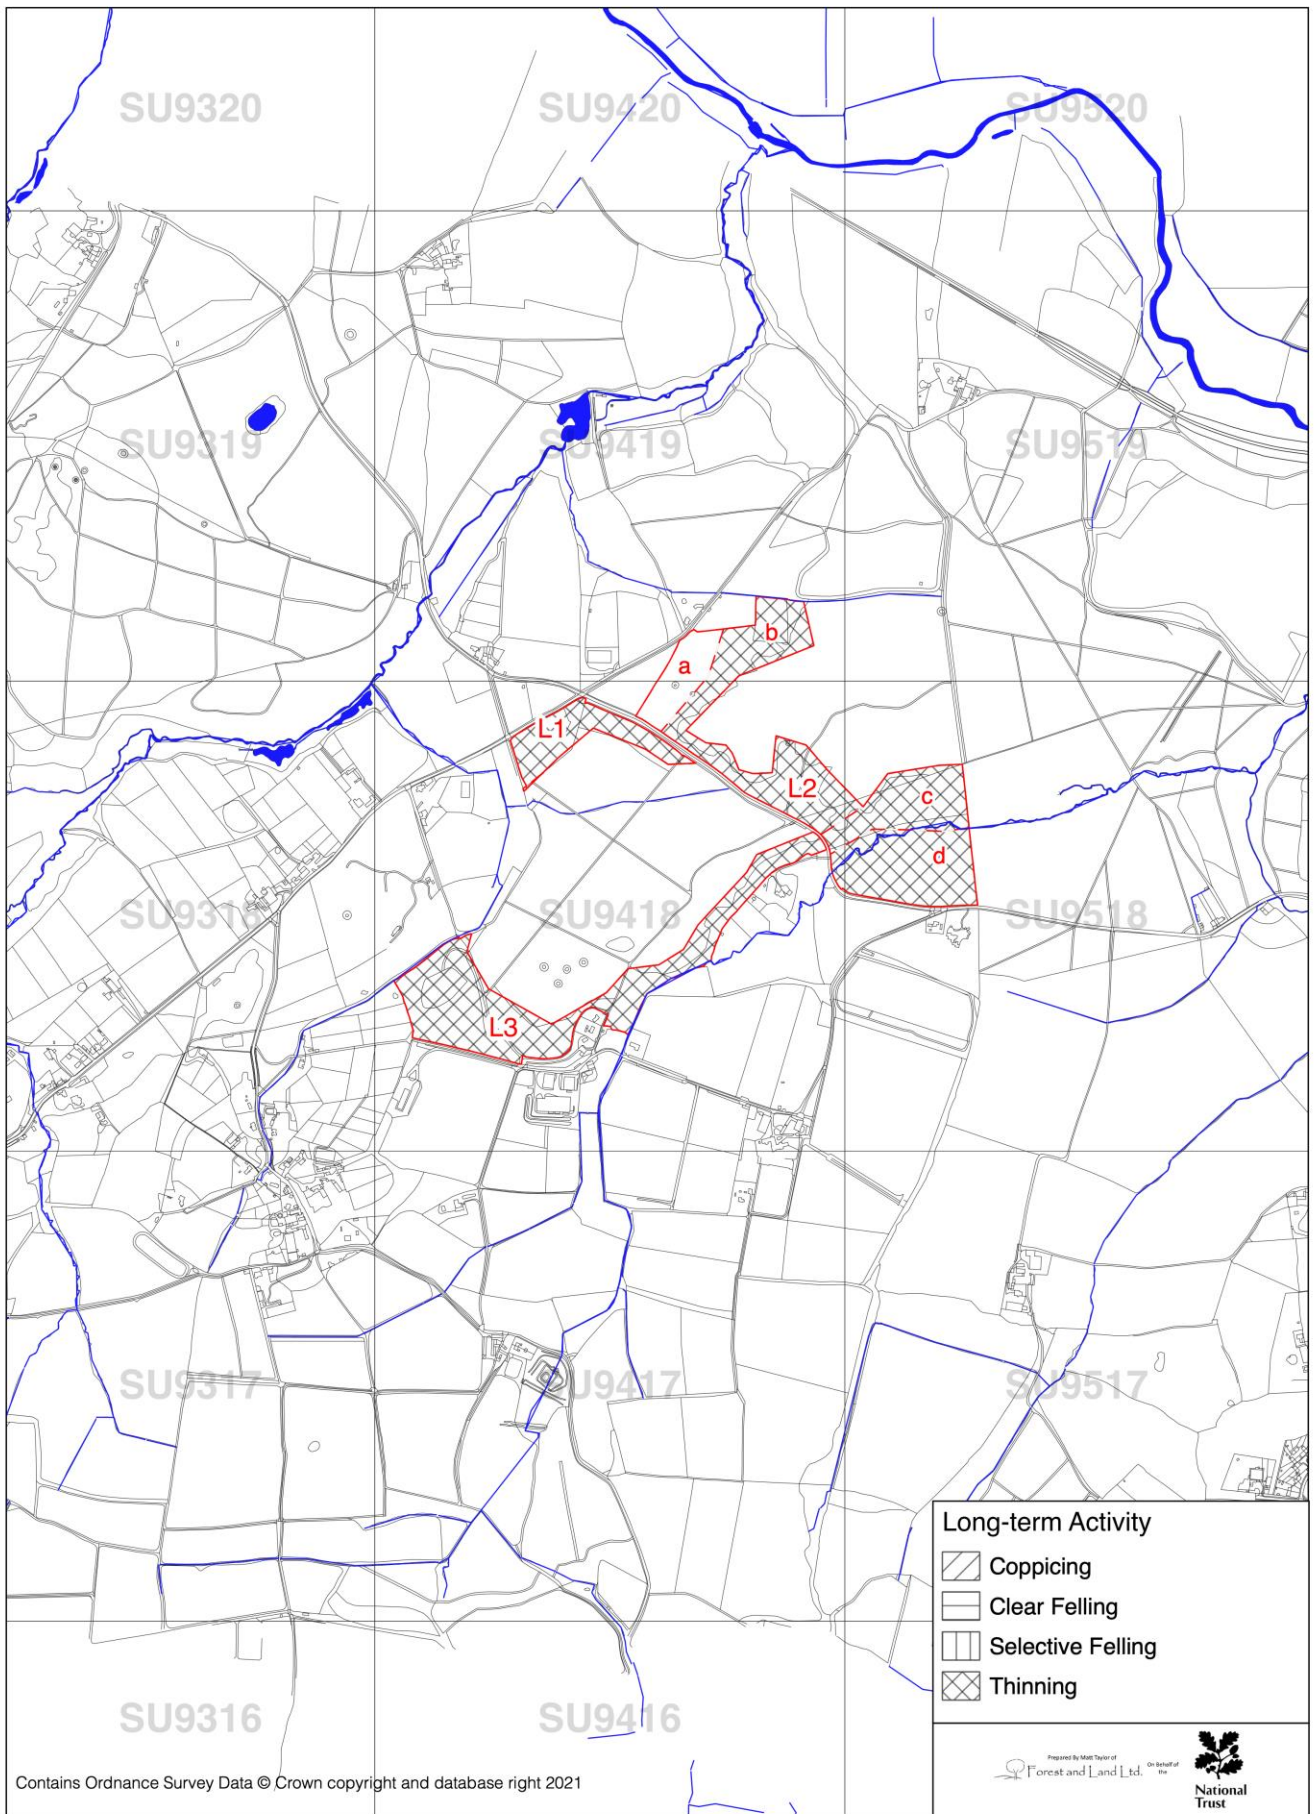

South Downs Woodland Management Plan— Lavington Map 2: Activity and Work Phase

Scale 1:13000 at A3

South Downs Woodland Management Plan—Lavington Map 3: Long-term Activity (2034-2043)

Scale 1:13000 at A3

South Downs Woodland Management Plan—Lavington Map 4: Ancient Woodland and Veteran Trees Scale 1:13000 at A3

South Downs Woodland Management Plan—Lavington Map 5: Statutory Designations

Scale 1:13000 at A3

South Downs Woodland Management Plan—Lavington Map 6: Sensitivities and Issues

Scale 1:13000 at A3