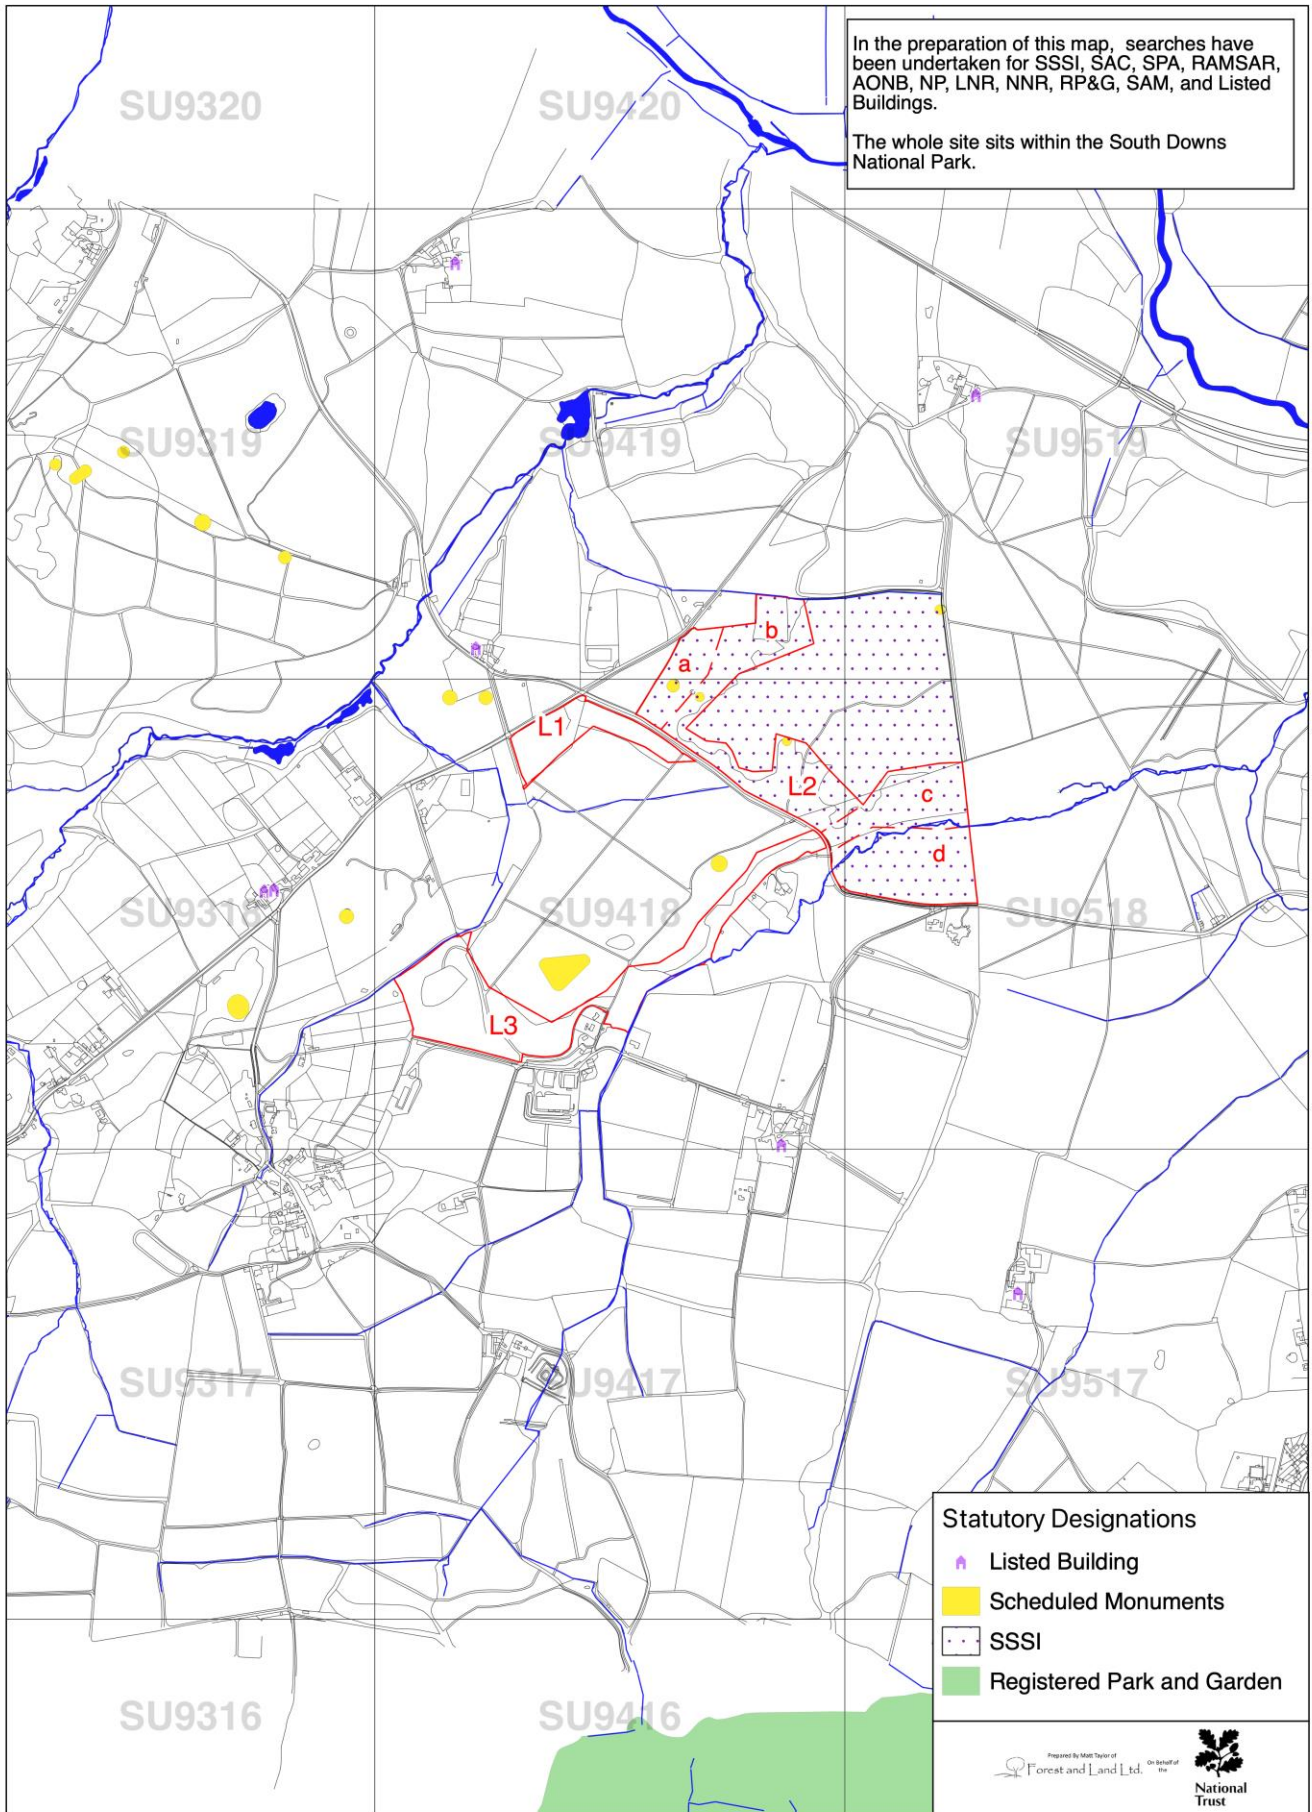

South Downs Woodland Management Plan— Lavington Map 2: Activity and Work Phase

Scale 1:13000 at A3

South Downs Woodland Management Plan—Lavington Map 3: Long-term Activity (2034-2043)

Scale 1:13000 at A3

South Downs Woodland Management Plan—Lavington Map 4: Ancient Woodland and Veteran Trees Scale 1:13000 at A3

South Downs Woodland Management Plan—Lavington Map 5: Statutory Designations

Scale 1:13000 at A3

South Downs Woodland Management Plan—Lavington Map 6: Sensitivities and Issues

Scale 1:13000 at A3