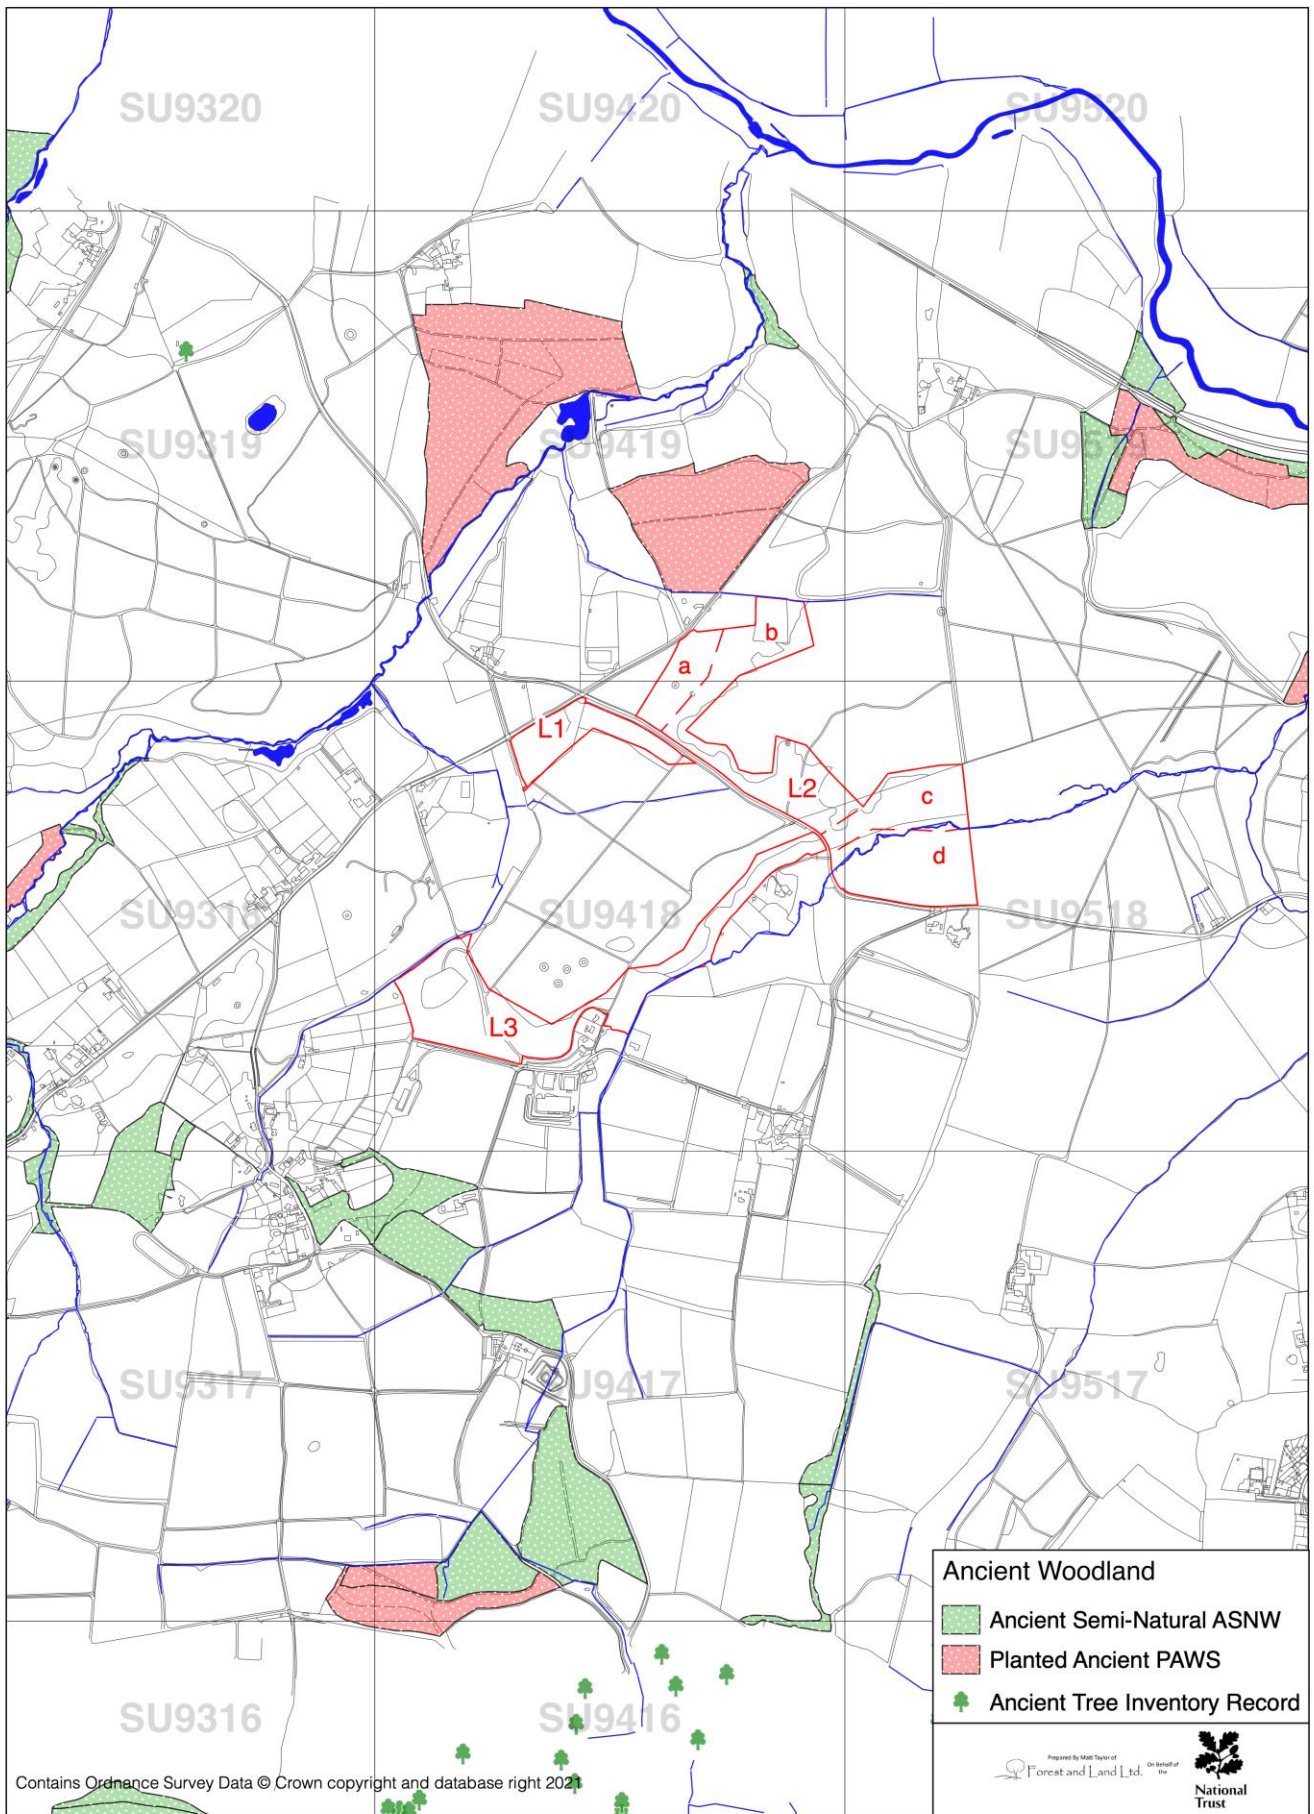

South Downs Woodland Management Plan— Lavington Map 2: Activity and Work Phase

Scale 1:13000 at A3

South Downs Woodland Management Plan—Lavington Map 3: Long-term Activity (2034-2043)

Scale 1:13000 at A3

South Downs Woodland Management Plan—Lavington Map 4: Ancient Woodland and Veteran Trees Scale 1:13000 at A3

South Downs Woodland Management Plan—Lavington Map 5: Statutory Designations

Scale 1:13000 at A3

South Downs Woodland Management Plan—Lavington Map 6: Sensitivities and Issues

Scale 1:13000 at A3