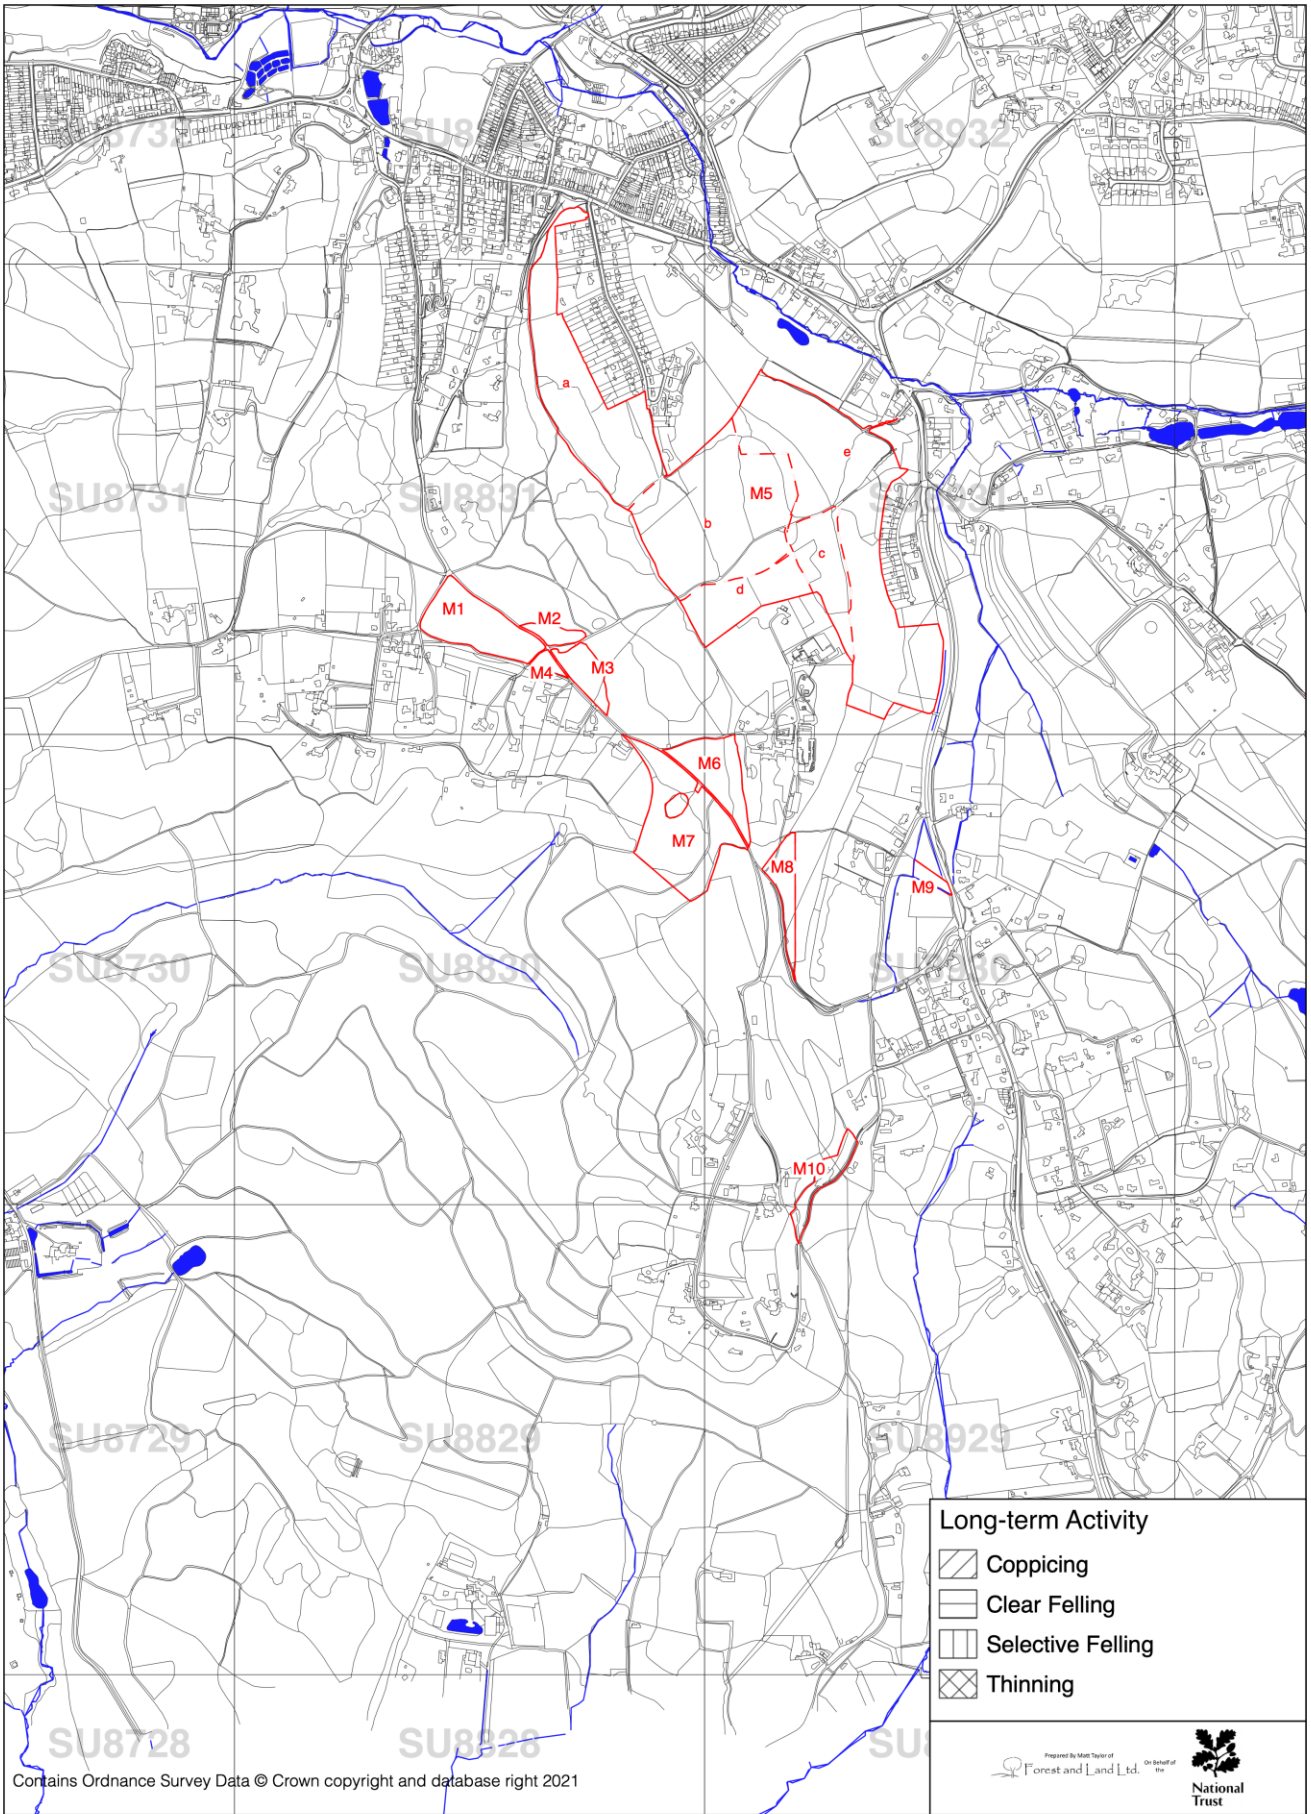

South Downs Woodland Management Plan—Marley Map 1: Compartments and Woodland Type

Scale 1:10000 at A3

South Downs Woodland Management Plan—Marley Map 2: Activity and Work Phase

Scale 1:10000 at A3

South Downs Woodland Management Plan—Marley Map 3: Long-term Activity (2034-2043)

Scale 1:10000 at A3

South Downs Woodland Management Plan—Marley Map 4: Ancient Woodland and Veteran Trees

Scale 1:10000 at A3

South Downs Woodland Management Plan—Marley Map 5: Statutory Designations

Scale 1:10000 at A3

South Downs Woodland Management Plan—Marley Map 6: Sensitivities and Issues

Scale 1:10000 at A3