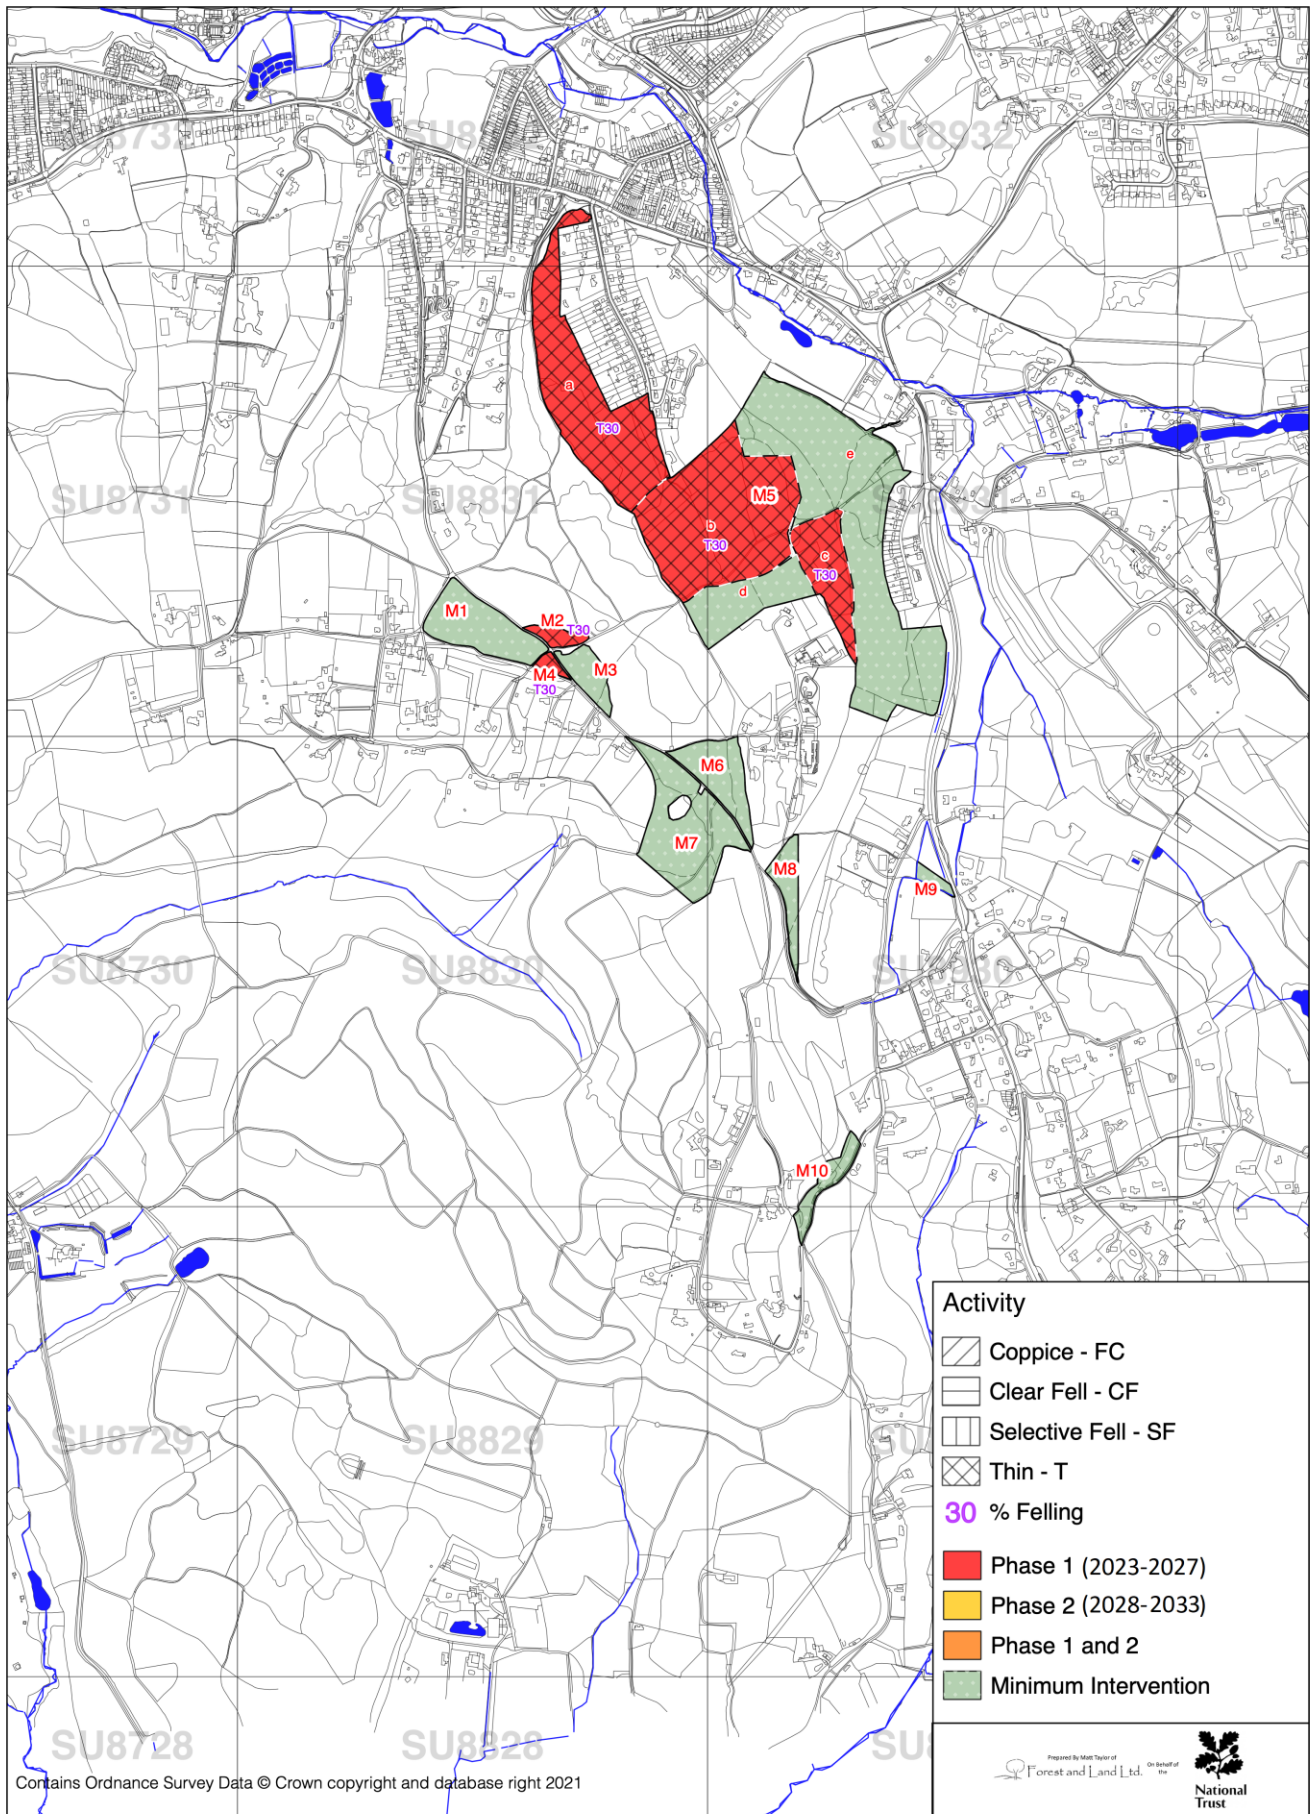

South Downs Woodland Management Plan—Marley Map 1: Compartments and Woodland Type

Scale 1:10000 at A3

South Downs Woodland Management Plan—Marley Map 2: Activity and Work Phase

Scale 1:10000 at A3

South Downs Woodland Management Plan—Marley Map 3: Long-term Activity (2034-2043)

Scale 1:10000 at A3

South Downs Woodland Management Plan—Marley Map 4: Ancient Woodland and Veteran Trees

Scale 1:10000 at A3

South Downs Woodland Management Plan—Marley Map 5: Statutory Designations

Scale 1:10000 at A3

South Downs Woodland Management Plan—Marley Map 6: Sensitivities and Issues

Scale 1:10000 at A3