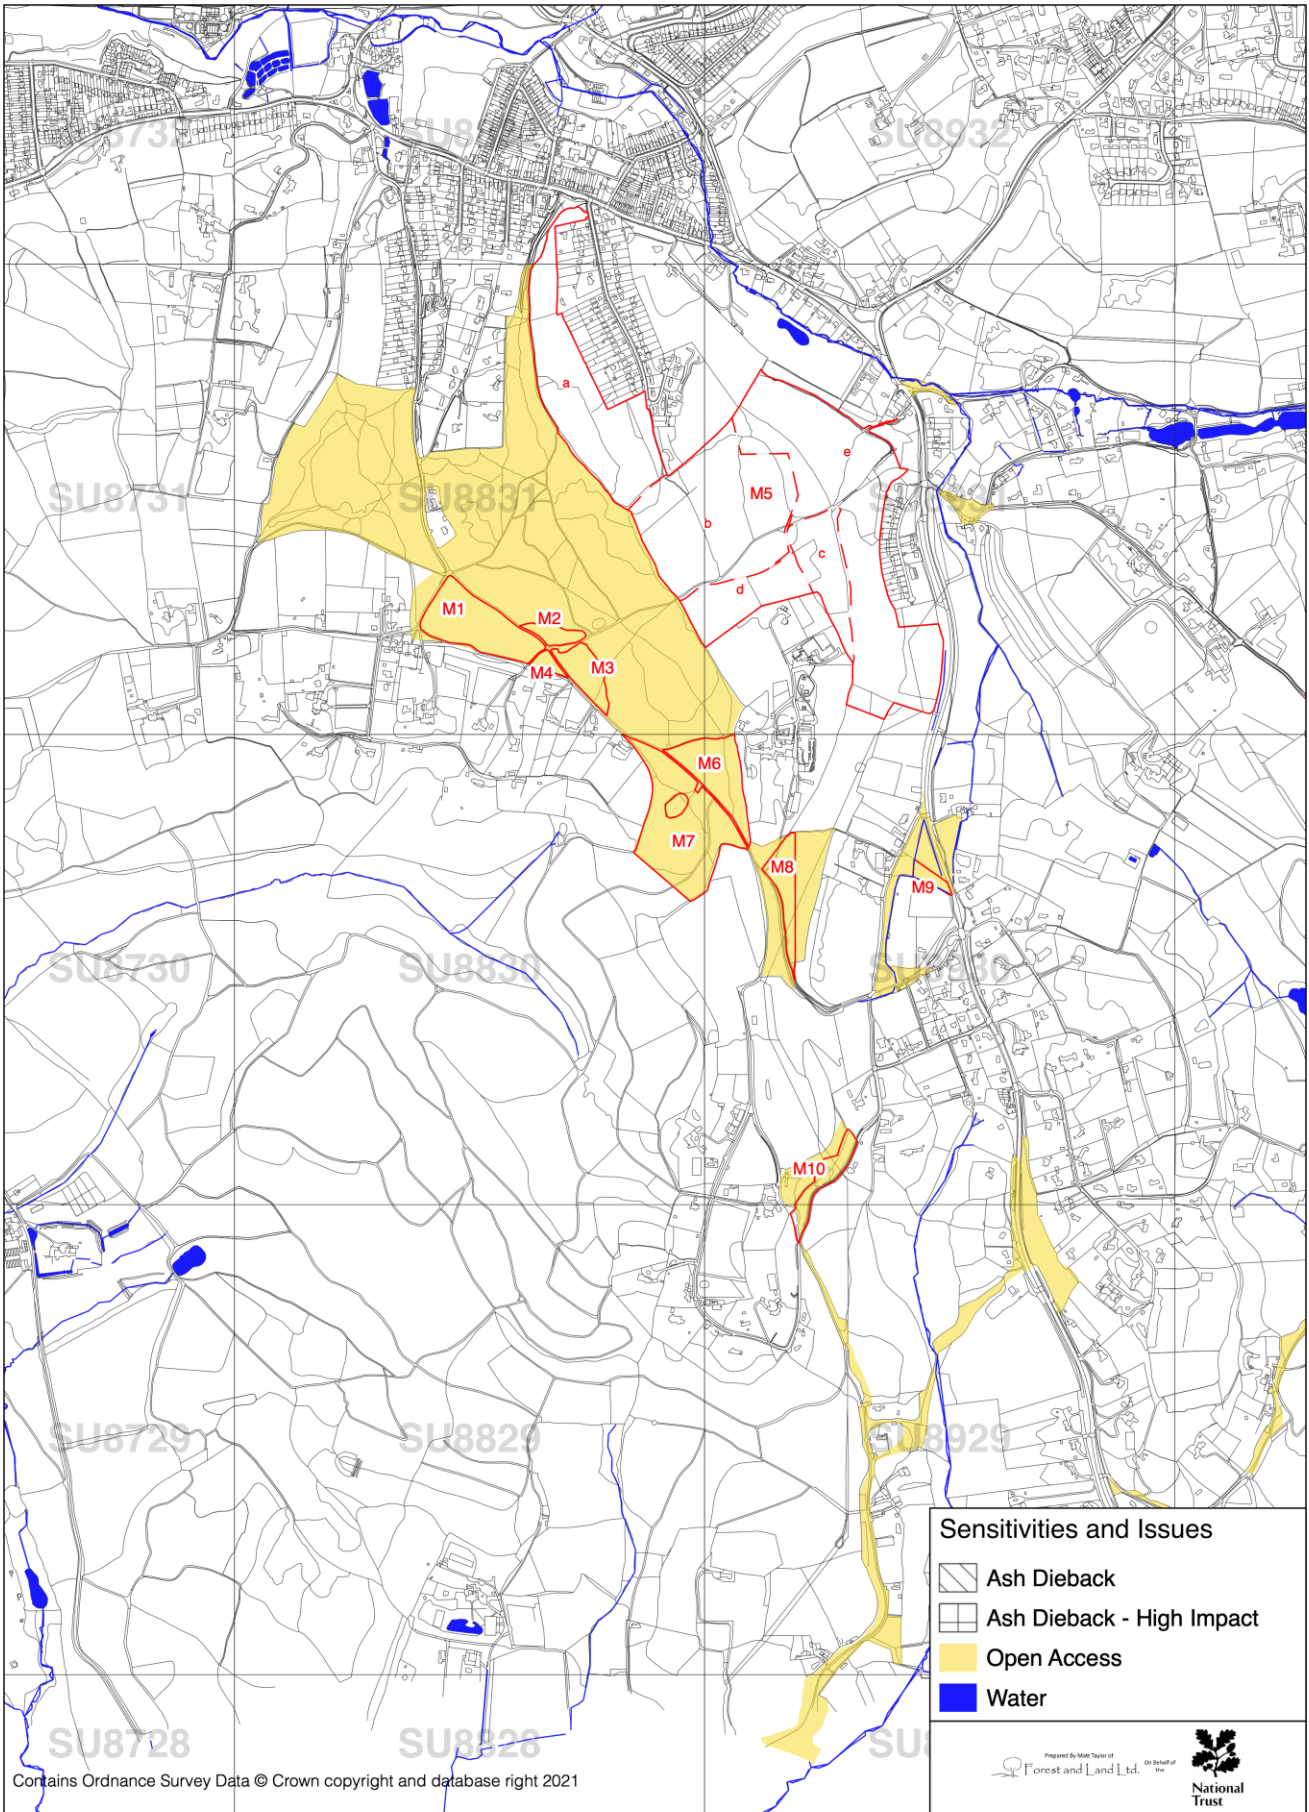

South Downs Woodland Management Plan—Marley Map 1: Compartments and Woodland Type

Scale 1:10000 at A3

South Downs Woodland Management Plan—Marley Map 2: Activity and Work Phase

Scale 1:10000 at A3

South Downs Woodland Management Plan—Marley Map 3: Long-term Activity (2034-2043)

Scale 1:10000 at A3

South Downs Woodland Management Plan—Marley Map 4: Ancient Woodland and Veteran Trees

Scale 1:10000 at A3

South Downs Woodland Management Plan—Marley Map 5: Statutory Designations

Scale 1:10000 at A3

South Downs Woodland Management Plan—Marley Map 6: Sensitivities and Issues

Scale 1:10000 at A3