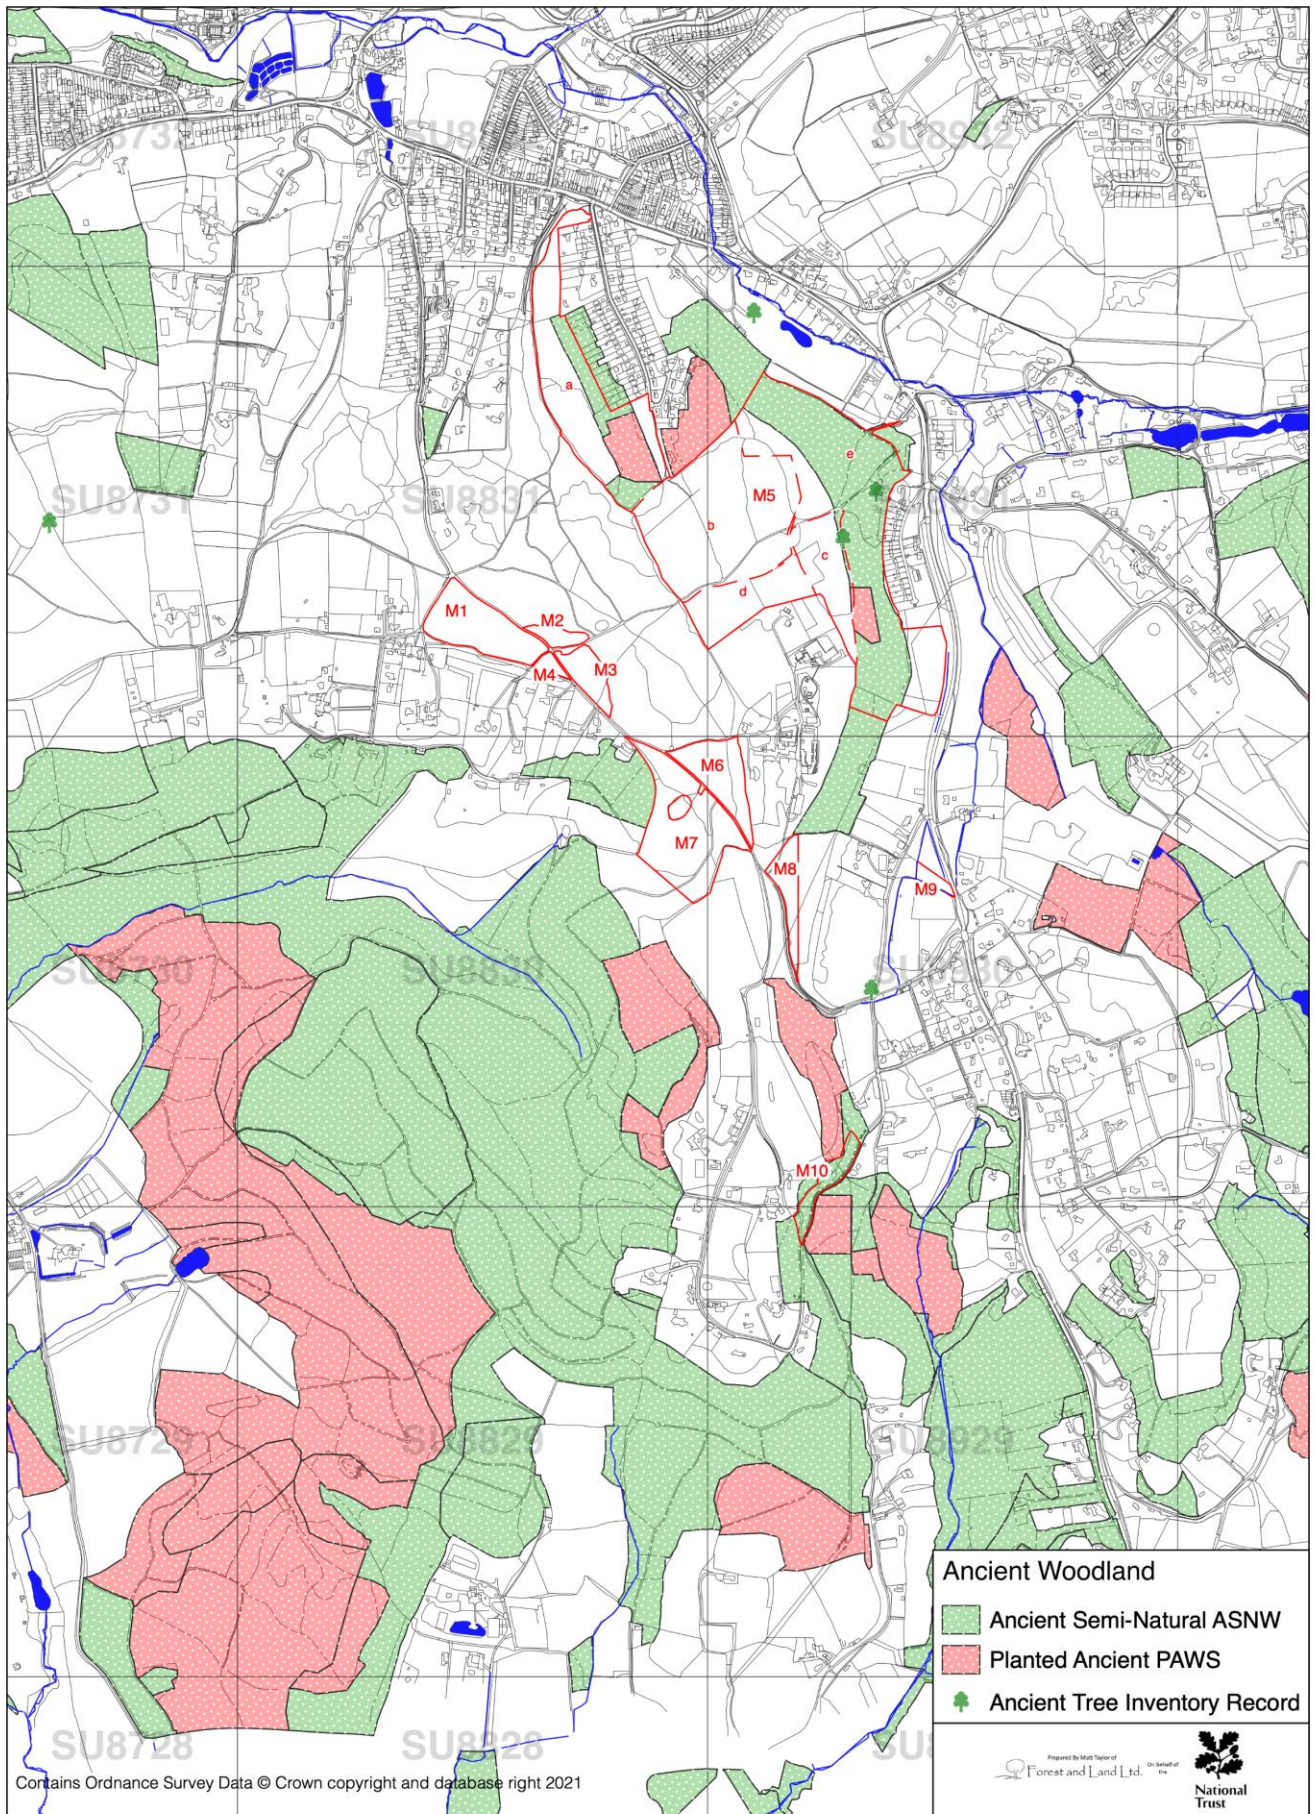

South Downs Woodland Management Plan—Marley Map 1: Compartments and Woodland Type

Scale 1:10000 at A3

South Downs Woodland Management Plan—Marley Map 2: Activity and Work Phase

Scale 1:10000 at A3

South Downs Woodland Management Plan—Marley Map 3: Long-term Activity (2034-2043)

Scale 1:10000 at A3

South Downs Woodland Management Plan—Marley Map 4: Ancient Woodland and Veteran Trees

Scale 1:10000 at A3

South Downs Woodland Management Plan—Marley Map 5: Statutory Designations

Scale 1:10000 at A3

South Downs Woodland Management Plan—Marley Map 6: Sensitivities and Issues

Scale 1:10000 at A3