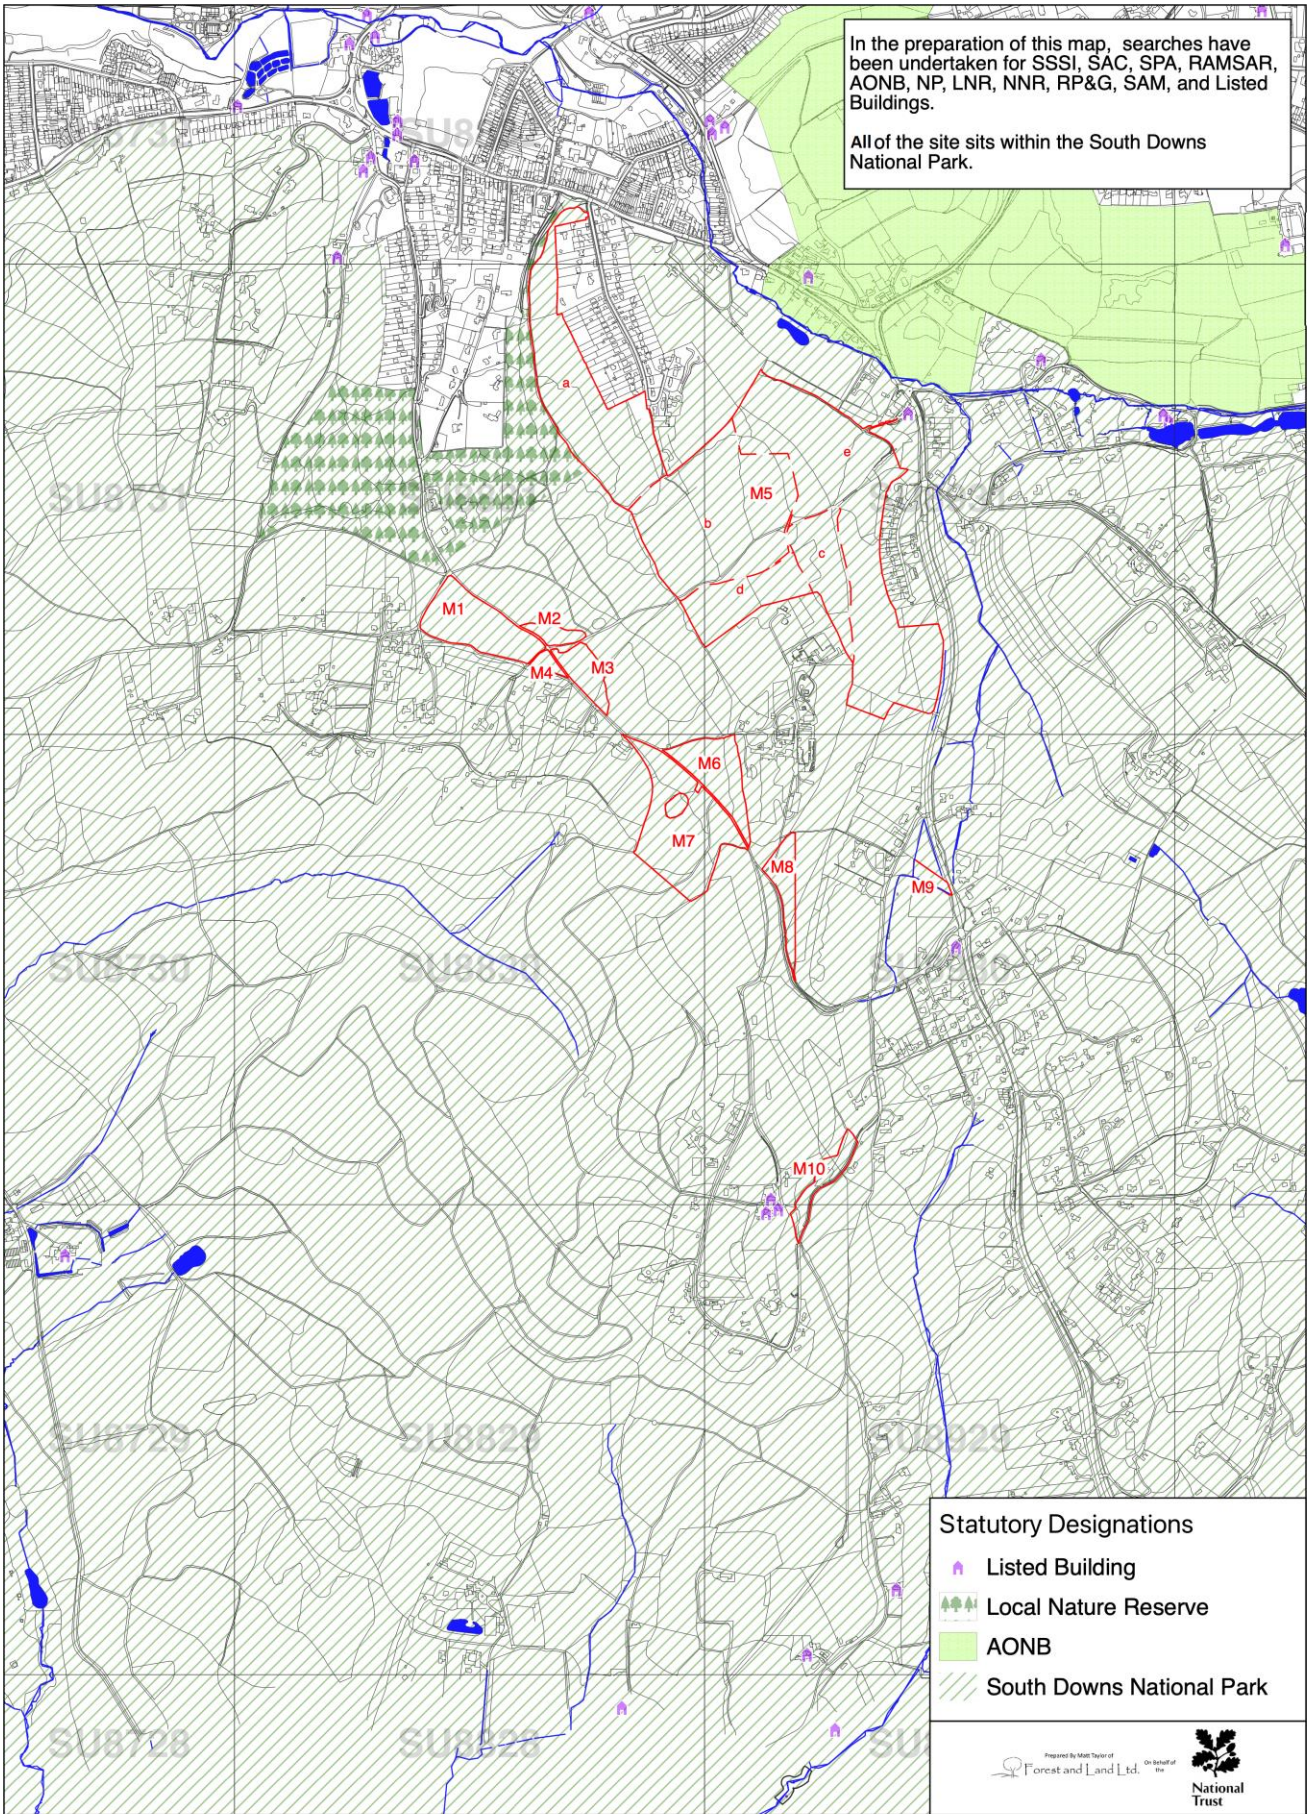

South Downs Woodland Management Plan—Marley Map 1: Compartments and Woodland Type

Scale 1:10000 at A3

South Downs Woodland Management Plan—Marley Map 2: Activity and Work Phase

Scale 1:10000 at A3

South Downs Woodland Management Plan—Marley Map 3: Long-term Activity (2034-2043)

Scale 1:10000 at A3

South Downs Woodland Management Plan—Marley Map 4: Ancient Woodland and Veteran Trees

Scale 1:10000 at A3

South Downs Woodland Management Plan—Marley Map 5: Statutory Designations

Scale 1:10000 at A3

South Downs Woodland Management Plan—Marley Map 6: Sensitivities and Issues

Scale 1:10000 at A3