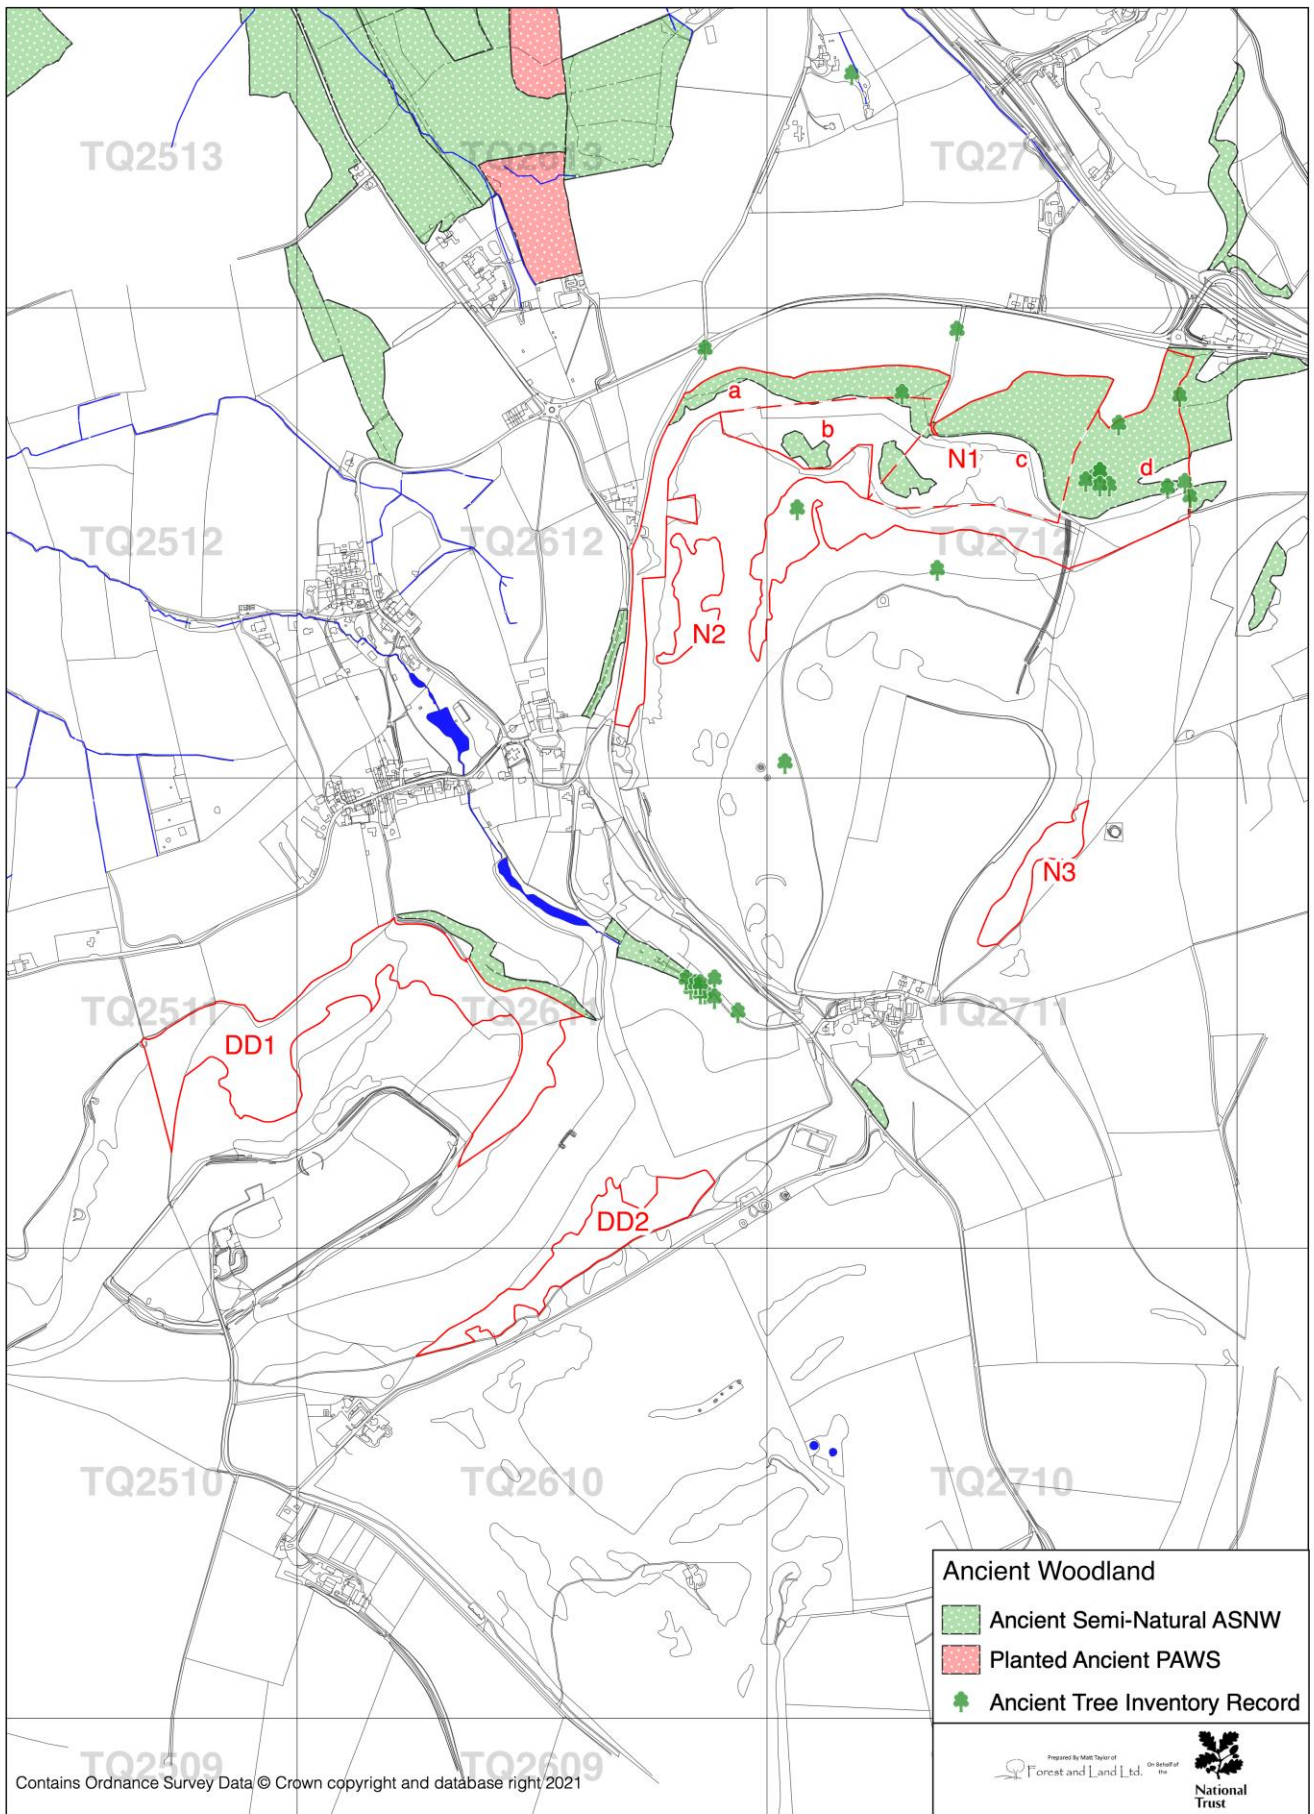

South Downs Woodland Management Plan—Devil's Dyke & Newtimber Hill  
 Map 1: Compartments and Woodland Type

Scale 1:10000 at A3

South Downs Woodland Management Plan—Devil's Dyke & Newtimber Hill  
 Map 2: Activity and Work Phase

Scale 1:10000 at A3

South Downs Woodland Management Plan—Devil's Dyke & Newtimber Hill  
 Map 3: Long-term Activity (2034-2043)

Scale 1:10000 at A3

South Downs Woodland Management Plan—Devil's Dyke & Newtimber Hill  
 Map 4: Ancient Woodland and Veteran Trees

Scale 1:10000 at A3

South Downs Woodland Management Plan—Devil's Dyke & Newtimber Hill  
 Map 5: Statutory Designations

Scale 1:10000 at A3

South Downs Woodland Management Plan—Devil's Dyke & Newtimber Hill  
 Map 6: Sensitivities and Issues

Scale 1:10000 at A3