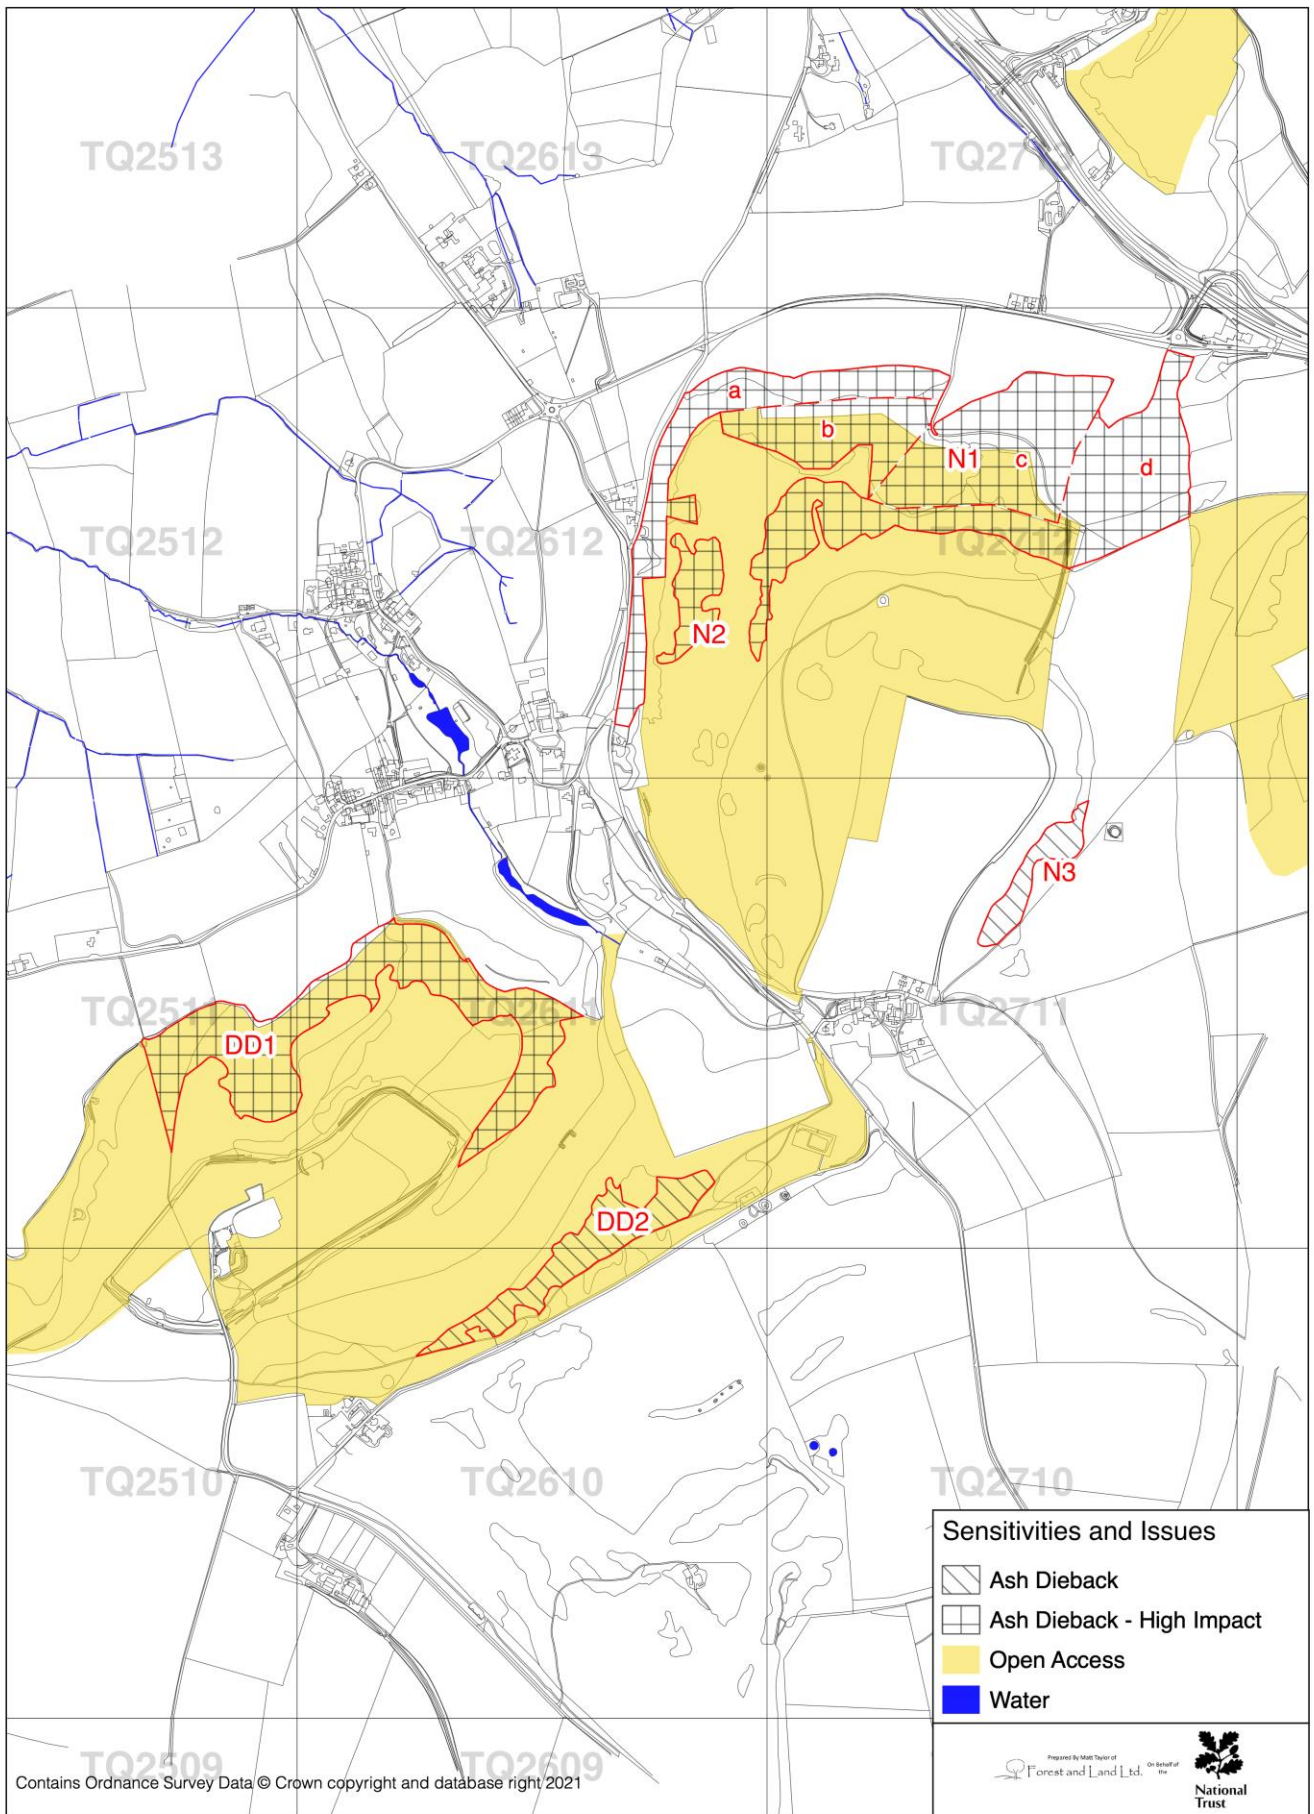

South Downs Woodland Management Plan—Devil's Dyke & Newtimber Hill  
 Map 1: Compartments and Woodland Type

Scale 1:10000 at A3

South Downs Woodland Management Plan—Devil's Dyke & Newtimber Hill  
 Map 2: Activity and Work Phase

Scale 1:10000 at A3

South Downs Woodland Management Plan—Devil's Dyke & Newtimber Hill  
 Map 3: Long-term Activity (2034-2043)

Scale 1:10000 at A3

South Downs Woodland Management Plan—Devil's Dyke & Newtimber Hill  
 Map 4: Ancient Woodland and Veteran Trees

Scale 1:10000 at A3

South Downs Woodland Management Plan—Devil's Dyke & Newtimber Hill  
 Map 5: Statutory Designations

Scale 1:10000 at A3

South Downs Woodland Management Plan—Devil's Dyke & Newtimber Hill  
 Map 6: Sensitivities and Issues

Scale 1:10000 at A3