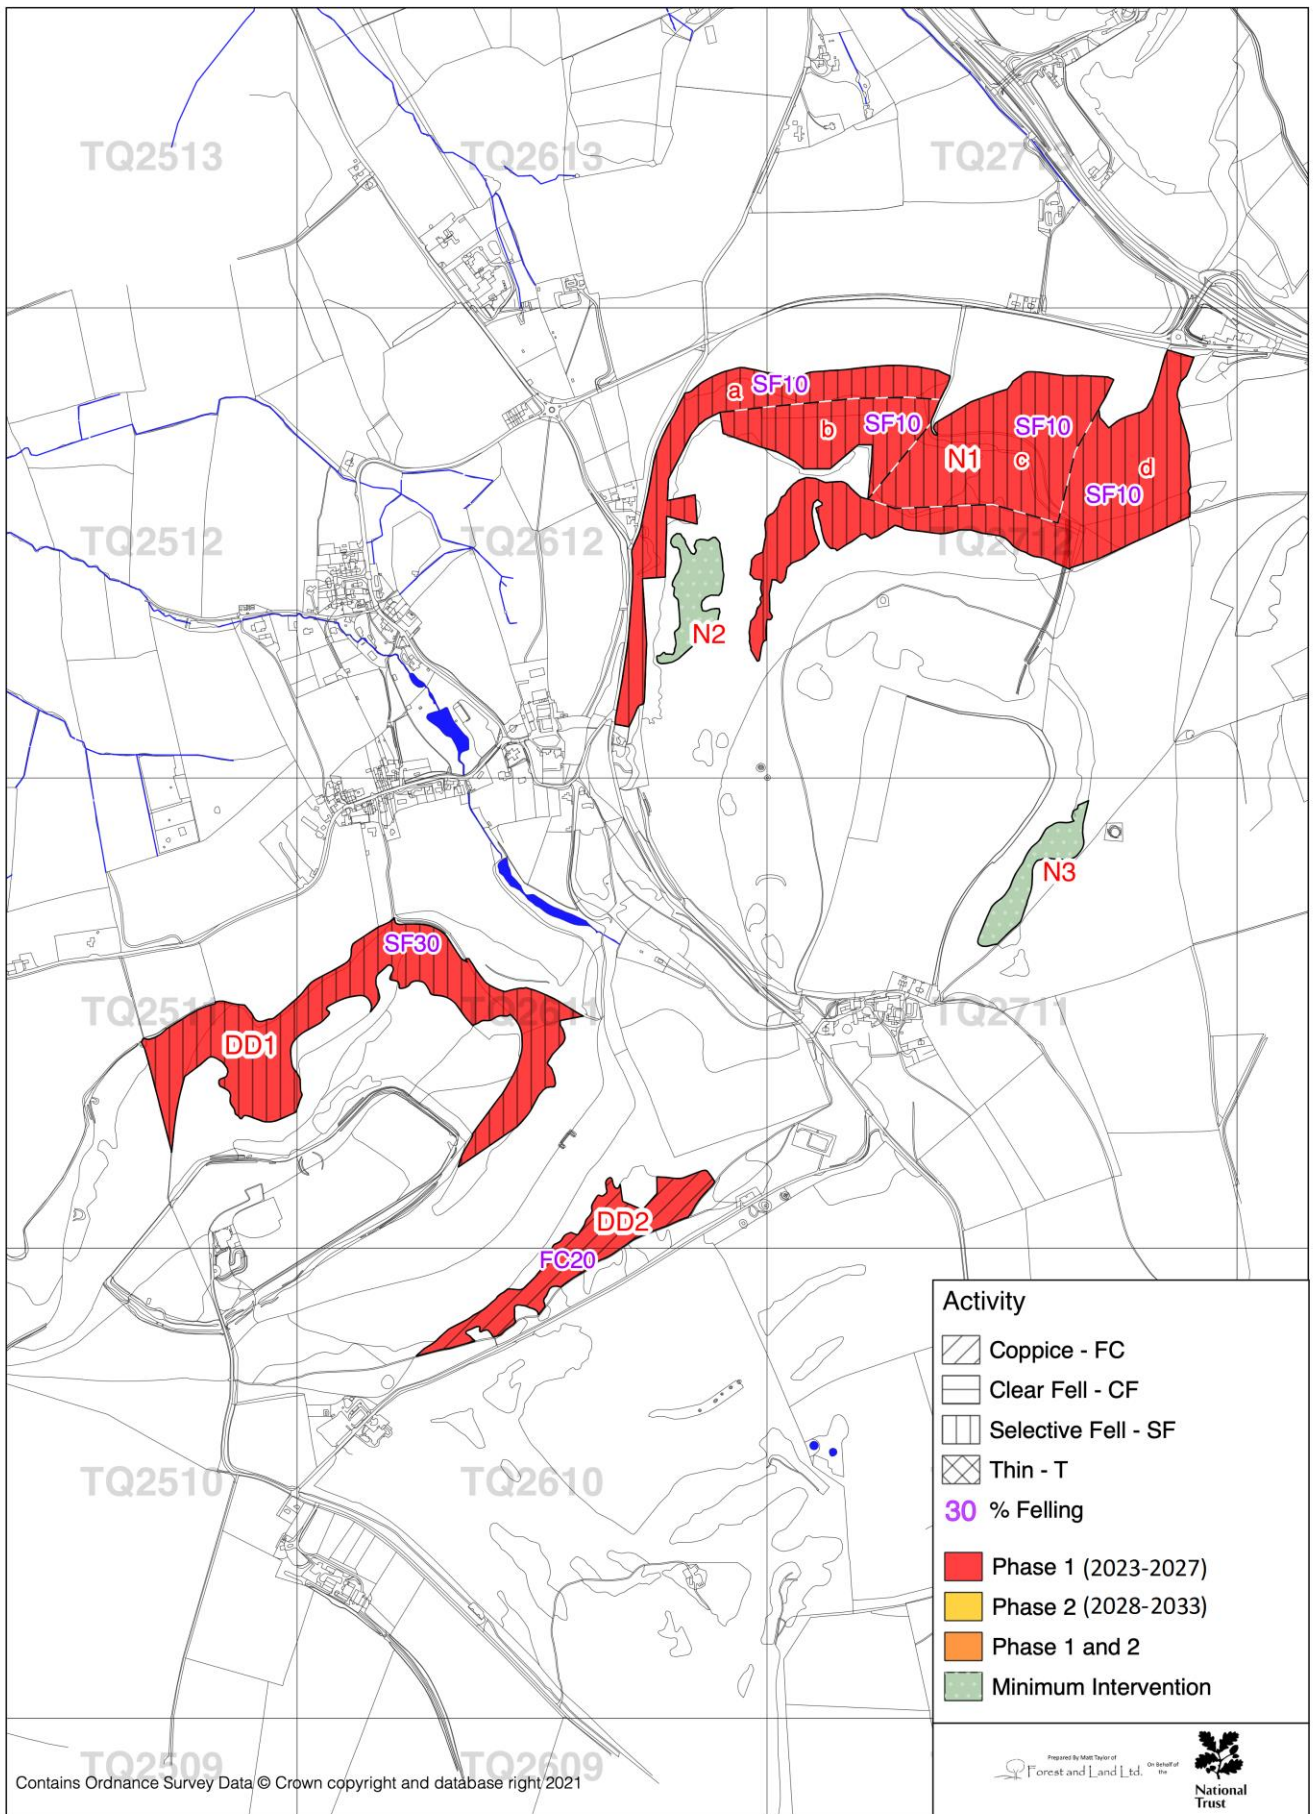

South Downs Woodland Management Plan—Devil's Dyke & Newtimber Hill  
 Map 1: Compartments and Woodland Type

Scale 1:10000 at A3

South Downs Woodland Management Plan—Devil's Dyke & Newtimber Hill  
 Map 2: Activity and Work Phase

Scale 1:10000 at A3

South Downs Woodland Management Plan—Devil's Dyke & Newtimber Hill  
 Map 3: Long-term Activity (2034-2043)

Scale 1:10000 at A3

South Downs Woodland Management Plan—Devil's Dyke & Newtimber Hill  
 Map 4: Ancient Woodland and Veteran Trees

Scale 1:10000 at A3

South Downs Woodland Management Plan—Devil's Dyke & Newtimber Hill  
 Map 5: Statutory Designations

Scale 1:10000 at A3

South Downs Woodland Management Plan—Devil's Dyke & Newtimber Hill  
 Map 6: Sensitivities and Issues

Scale 1:10000 at A3