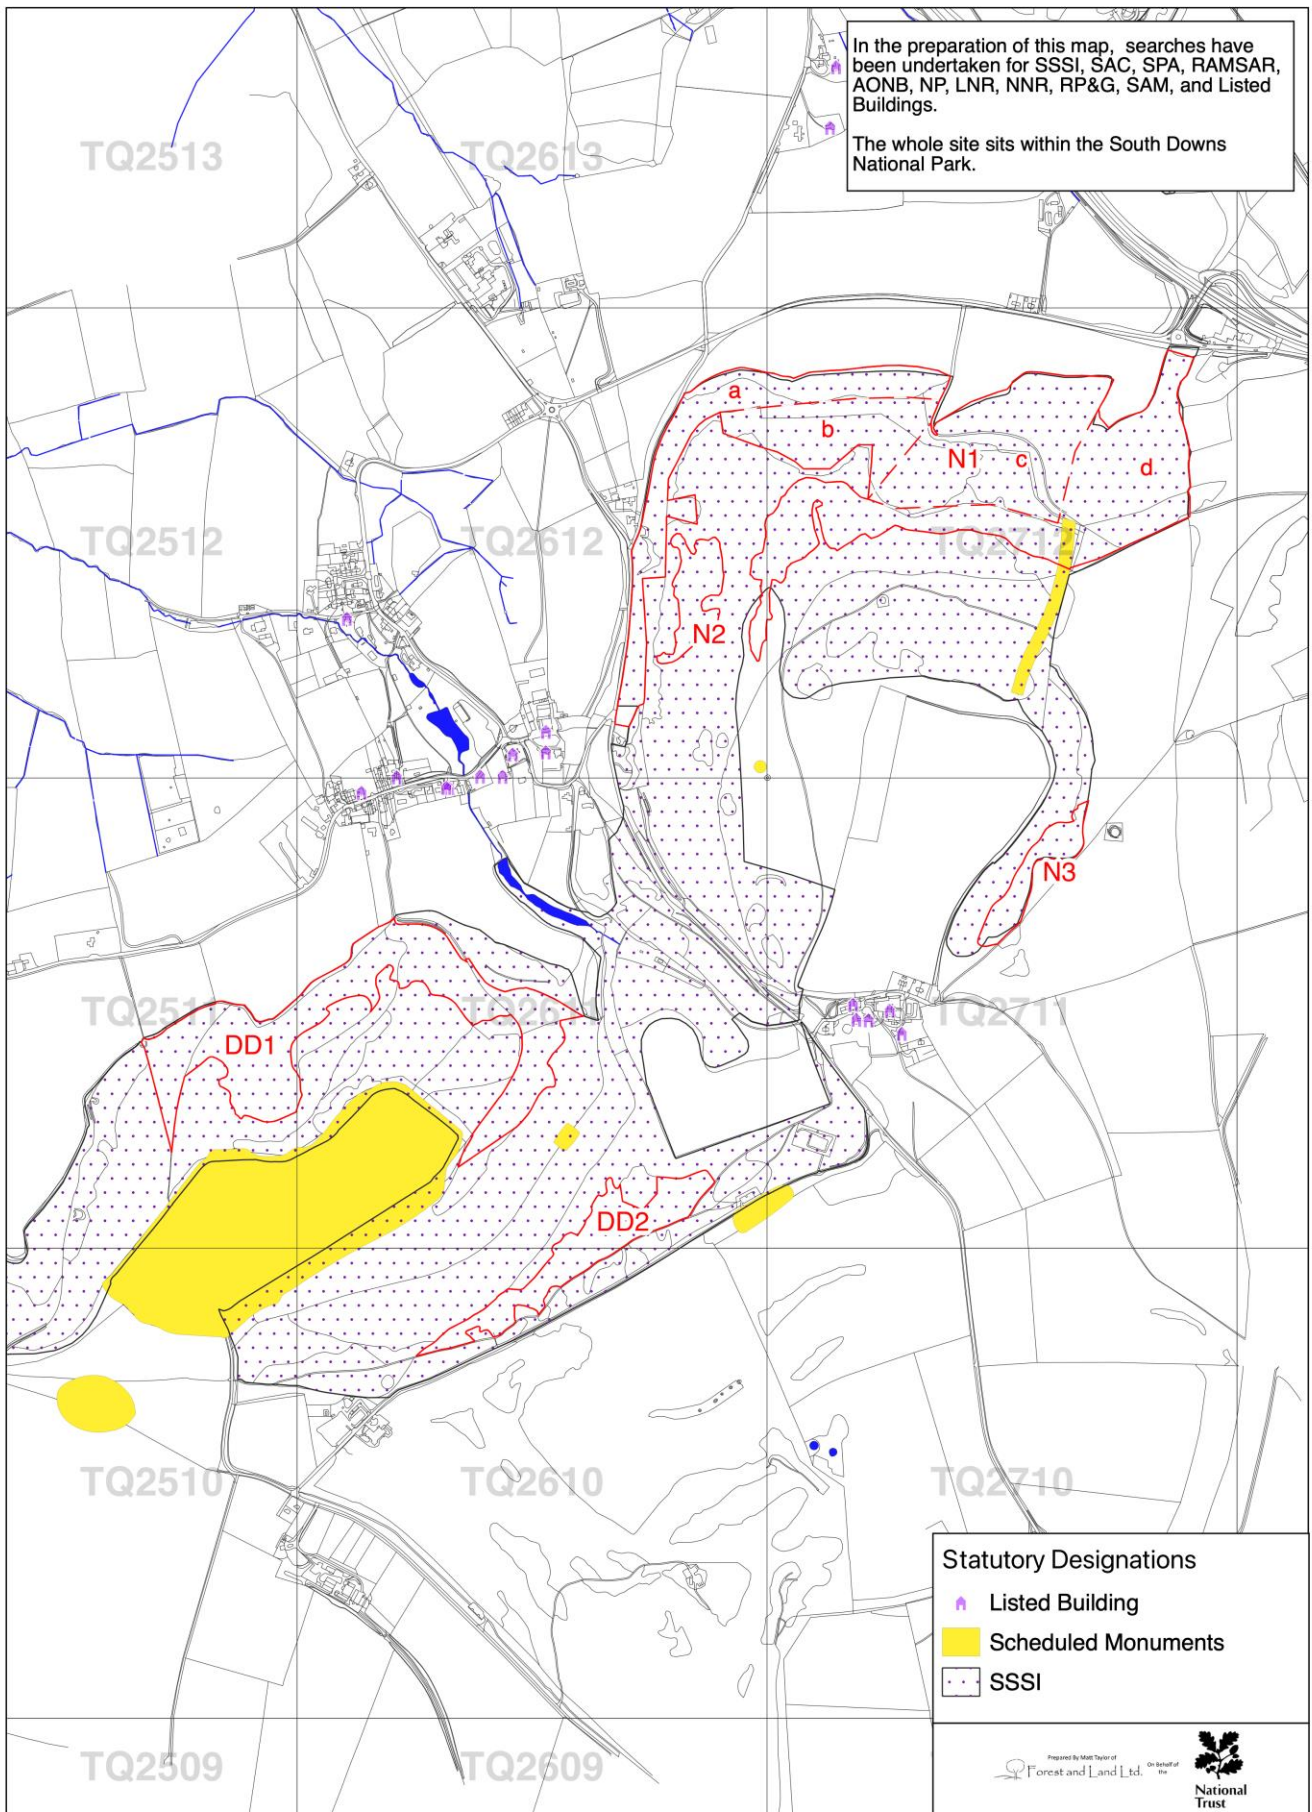

South Downs Woodland Management Plan—Devil's Dyke & Newtimber Hill  
 Map 1: Compartments and Woodland Type

Scale 1:10000 at A3

South Downs Woodland Management Plan—Devil's Dyke & Newtimber Hill  
 Map 2: Activity and Work Phase

Scale 1:10000 at A3

South Downs Woodland Management Plan—Devil's Dyke & Newtimber Hill  
 Map 3: Long-term Activity (2034-2043)

Scale 1:10000 at A3

South Downs Woodland Management Plan—Devil's Dyke & Newtimber Hill  
 Map 4: Ancient Woodland and Veteran Trees

Scale 1:10000 at A3

South Downs Woodland Management Plan—Devil's Dyke & Newtimber Hill  
 Map 5: Statutory Designations

Scale 1:10000 at A3

South Downs Woodland Management Plan—Devil's Dyke & Newtimber Hill  
 Map 6: Sensitivities and Issues