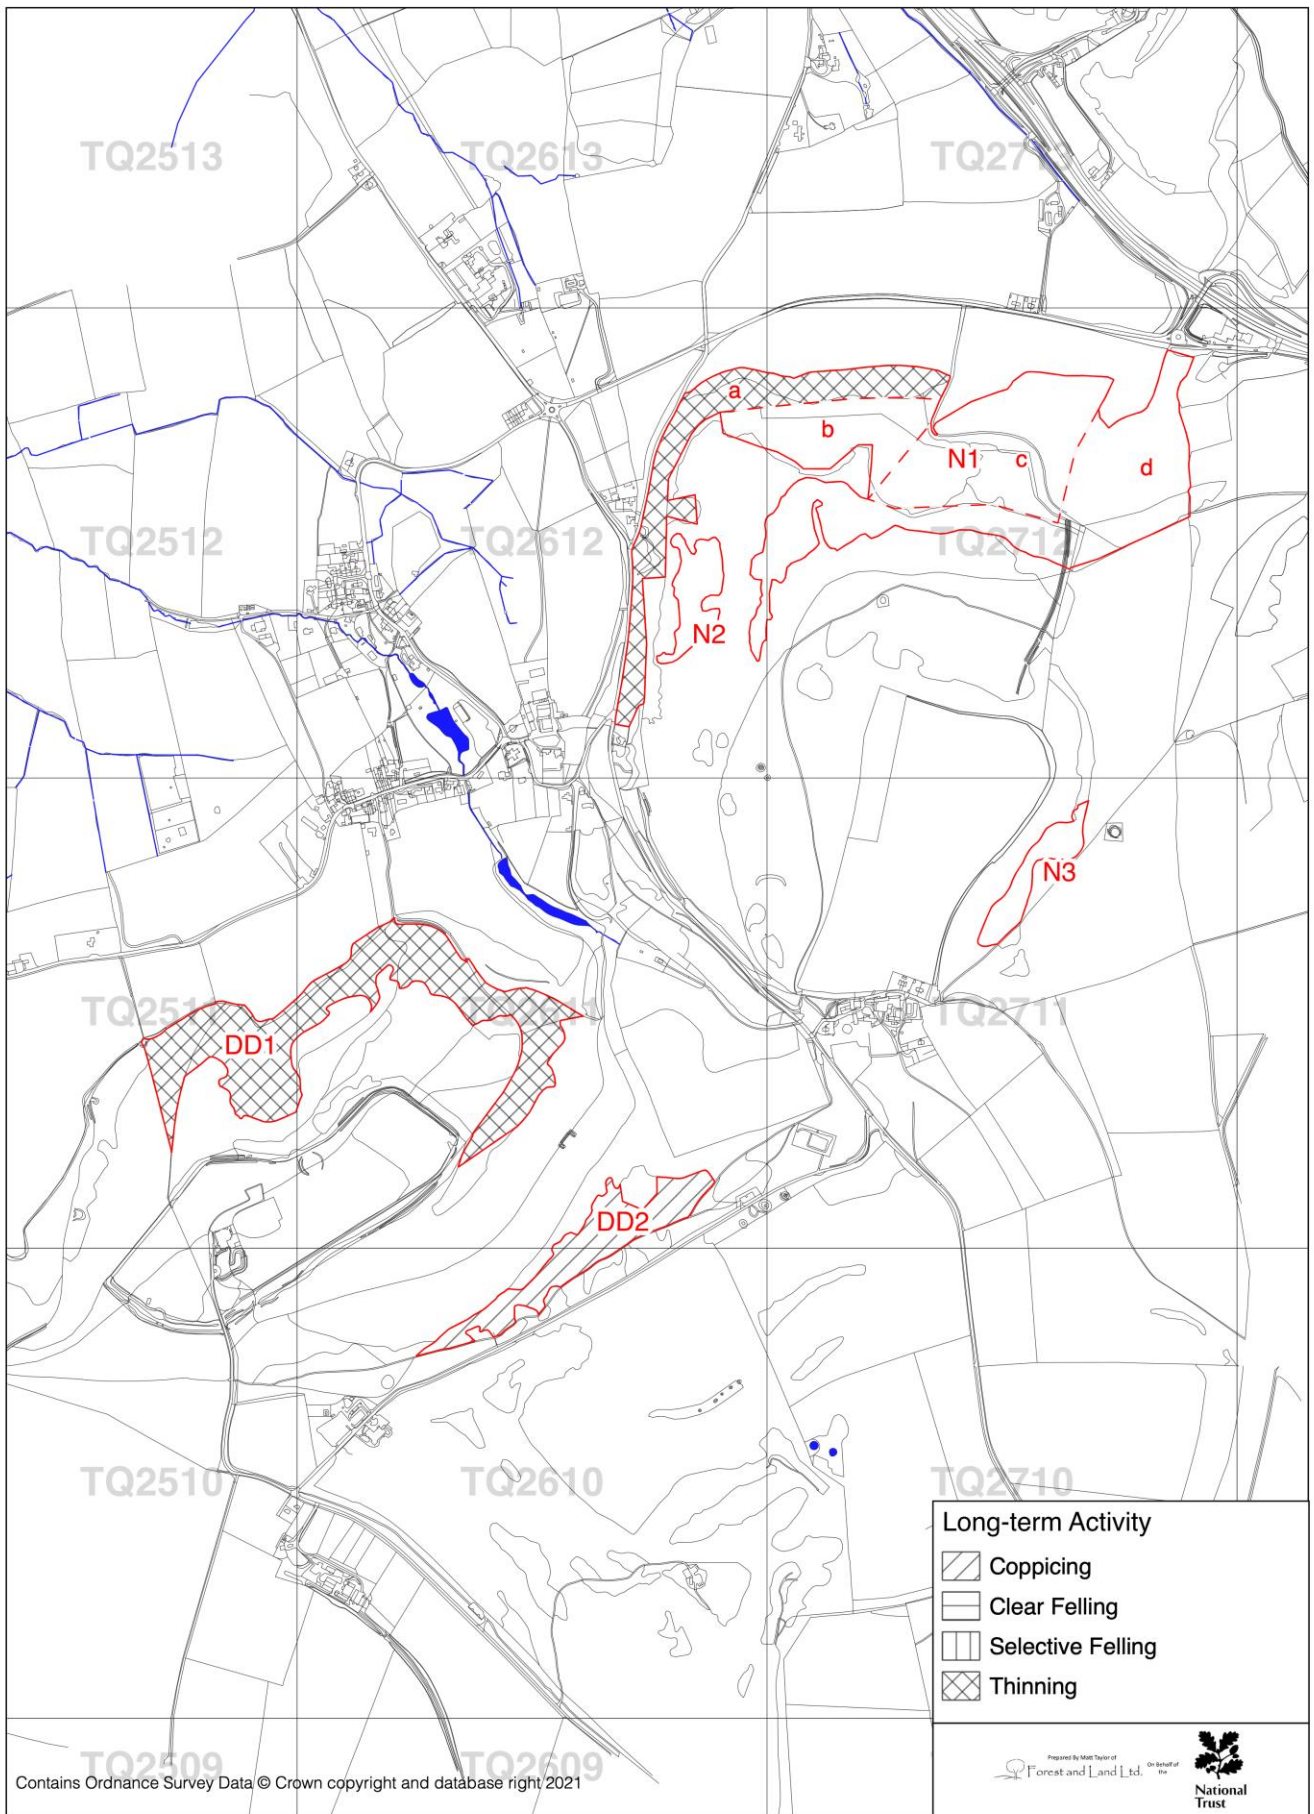

South Downs Woodland Management Plan—Devil's Dyke & Newtimber Hill  
 Map 1: Compartments and Woodland Type

Scale 1:10000 at A3

South Downs Woodland Management Plan—Devil's Dyke & Newtimber Hill  
 Map 2: Activity and Work Phase

Scale 1:10000 at A3

South Downs Woodland Management Plan—Devil's Dyke & Newtimber Hill  
 Map 3: Long-term Activity (2034-2043)

Scale 1:10000 at A3

South Downs Woodland Management Plan—Devil's Dyke & Newtimber Hill  
 Map 4: Ancient Woodland and Veteran Trees

Scale 1:10000 at A3

South Downs Woodland Management Plan—Devil's Dyke & Newtimber Hill  
 Map 5: Statutory Designations

Scale 1:10000 at A3

South Downs Woodland Management Plan—Devil's Dyke & Newtimber Hill  
 Map 6: Sensitivities and Issues

Scale 1:10000 at A3