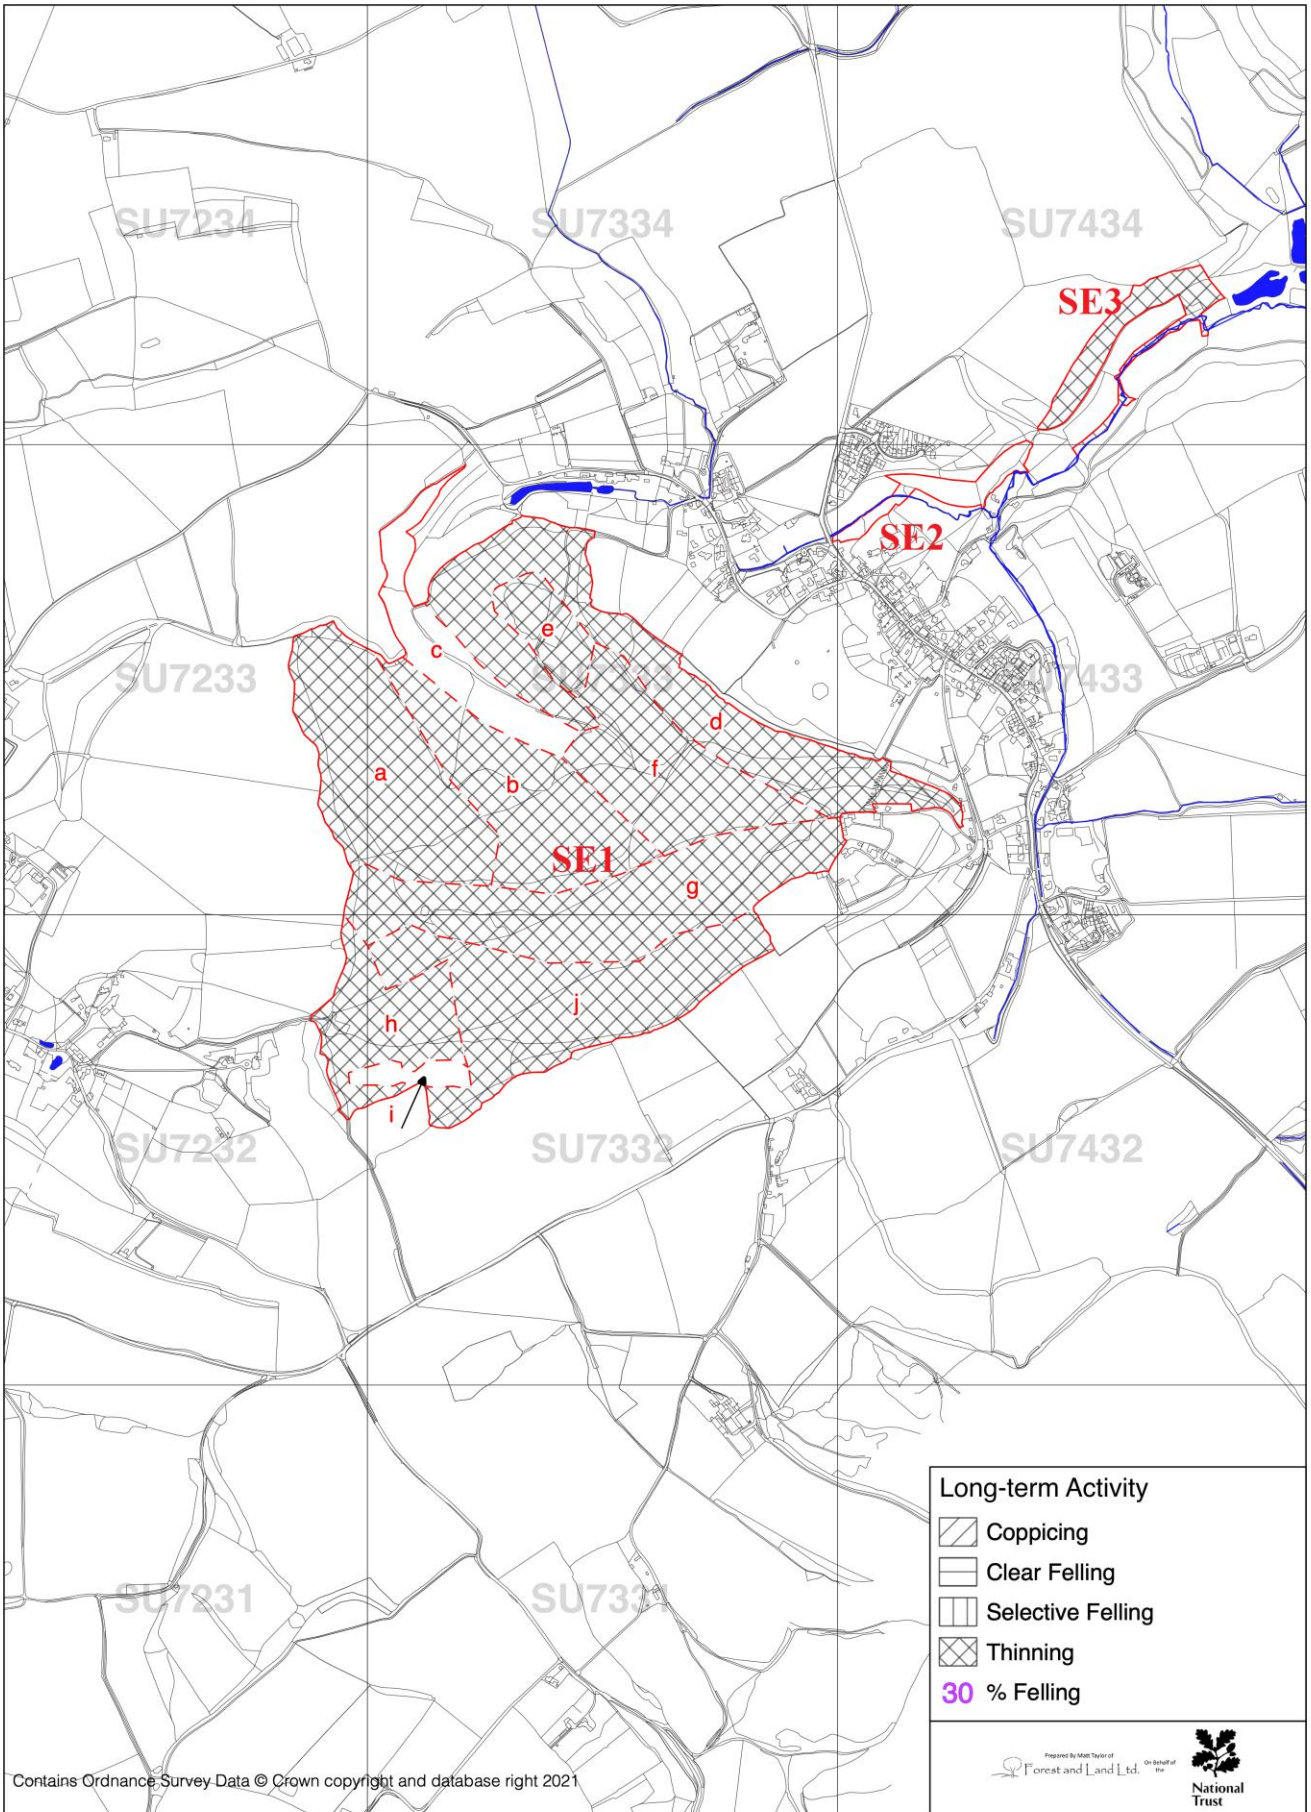

South Downs Woodland Management Plan—Selborne Map 1: Compartments and Woodland Type Scale 1:10000 at A3

South Downs Woodland Management Plan—Selborne Map 2: Activity and Work Phase

Scale 1:10000 at A3

South Downs Woodland Management Plan—Selborne Map 3: Long-term Activity (2034-2043)

Scale 1:10000 at A3

South Downs Woodland Management Plan—Selborne Map 4: Ancient Woodland and Veteran Trees Scale 1:10000 at A3