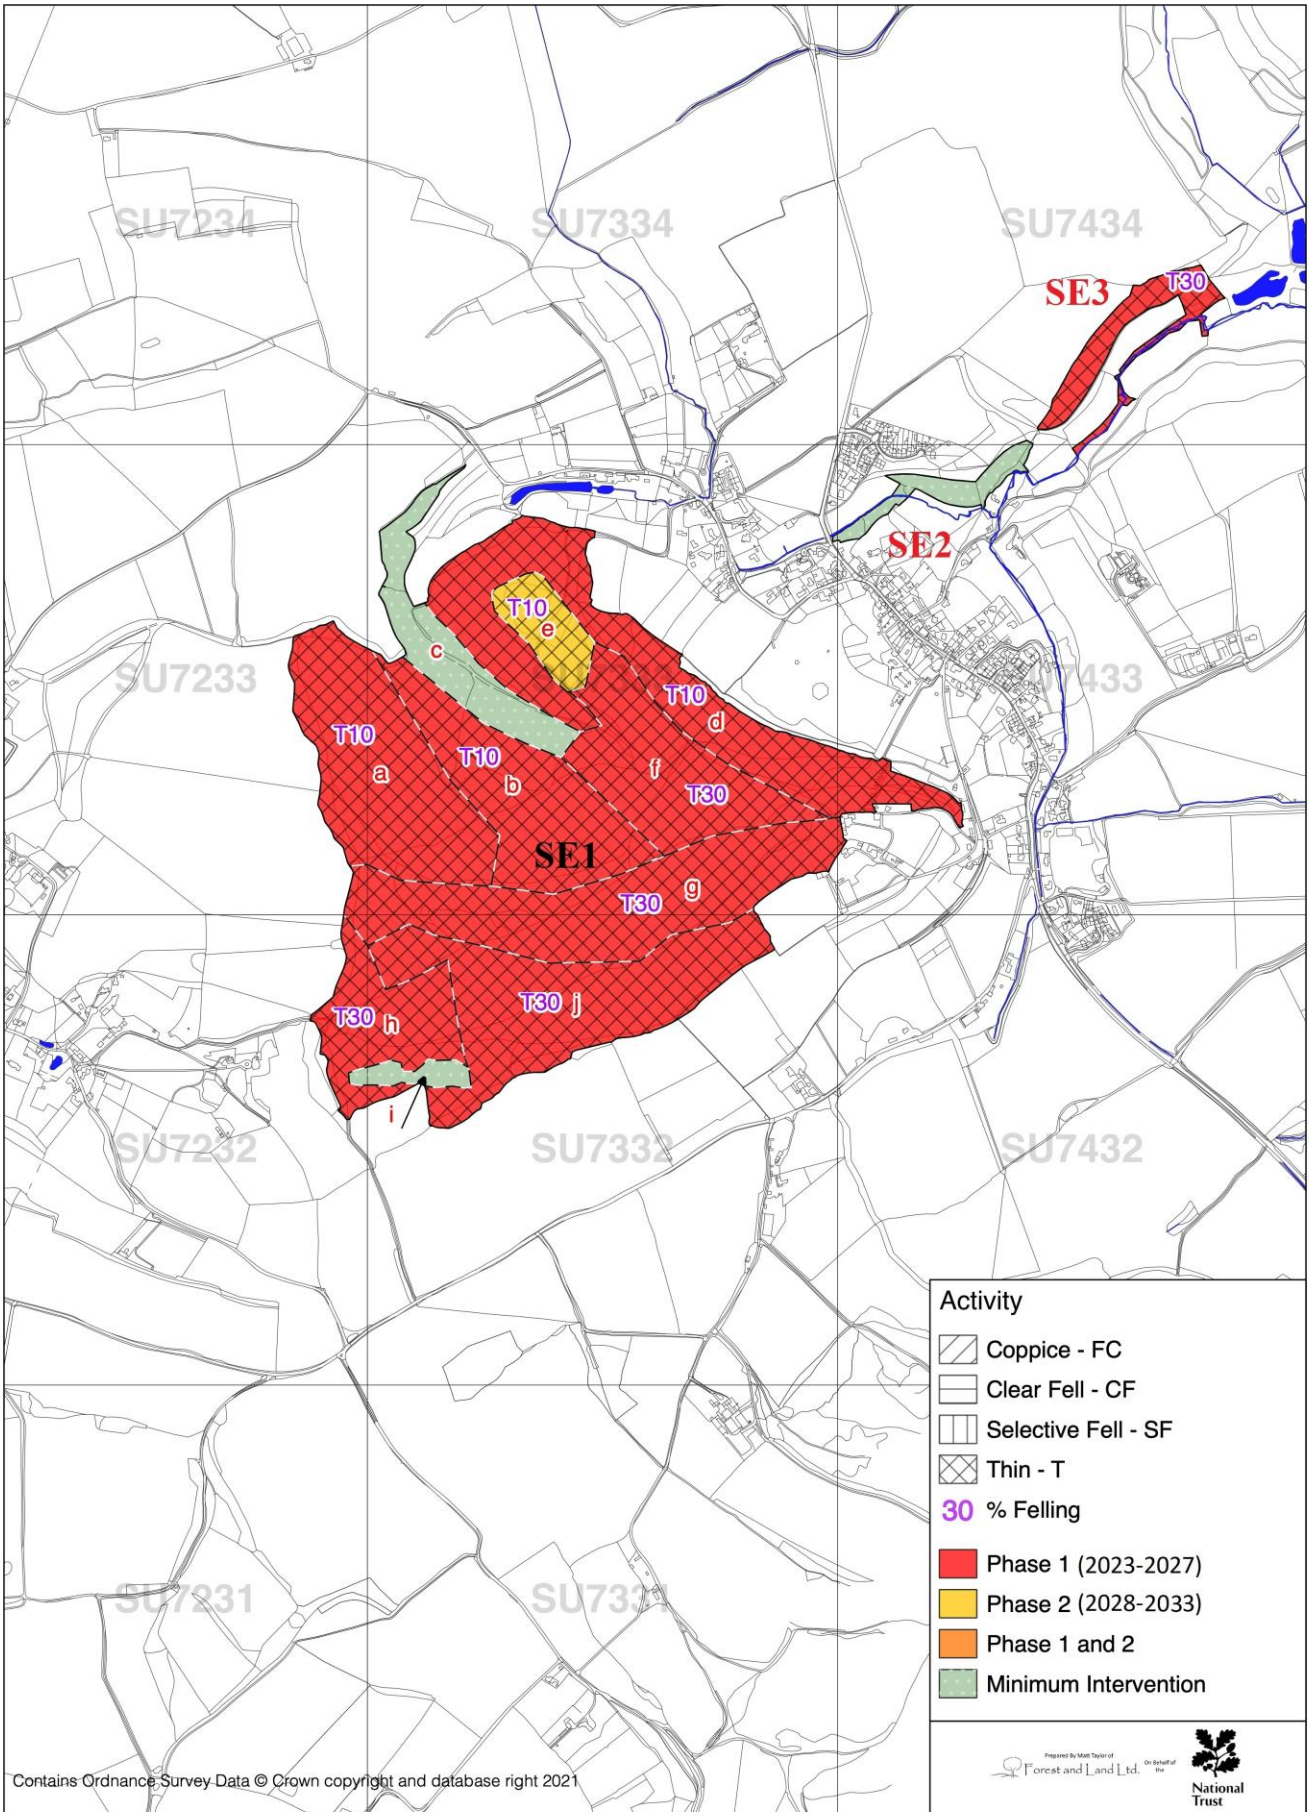

South Downs Woodland Management Plan—Selborne Map 1: Compartments and Woodland Type Scale 1:10000 at A3

South Downs Woodland Management Plan—Selborne Map 2: Activity and Work Phase

Scale 1:10000 at A3

South Downs Woodland Management Plan—Selborne Map 3: Long-term Activity (2034-2043)

Scale 1:10000 at A3

South Downs Woodland Management Plan—Selborne Map 4: Ancient Woodland and Veteran Trees Scale 1:10000 at A3