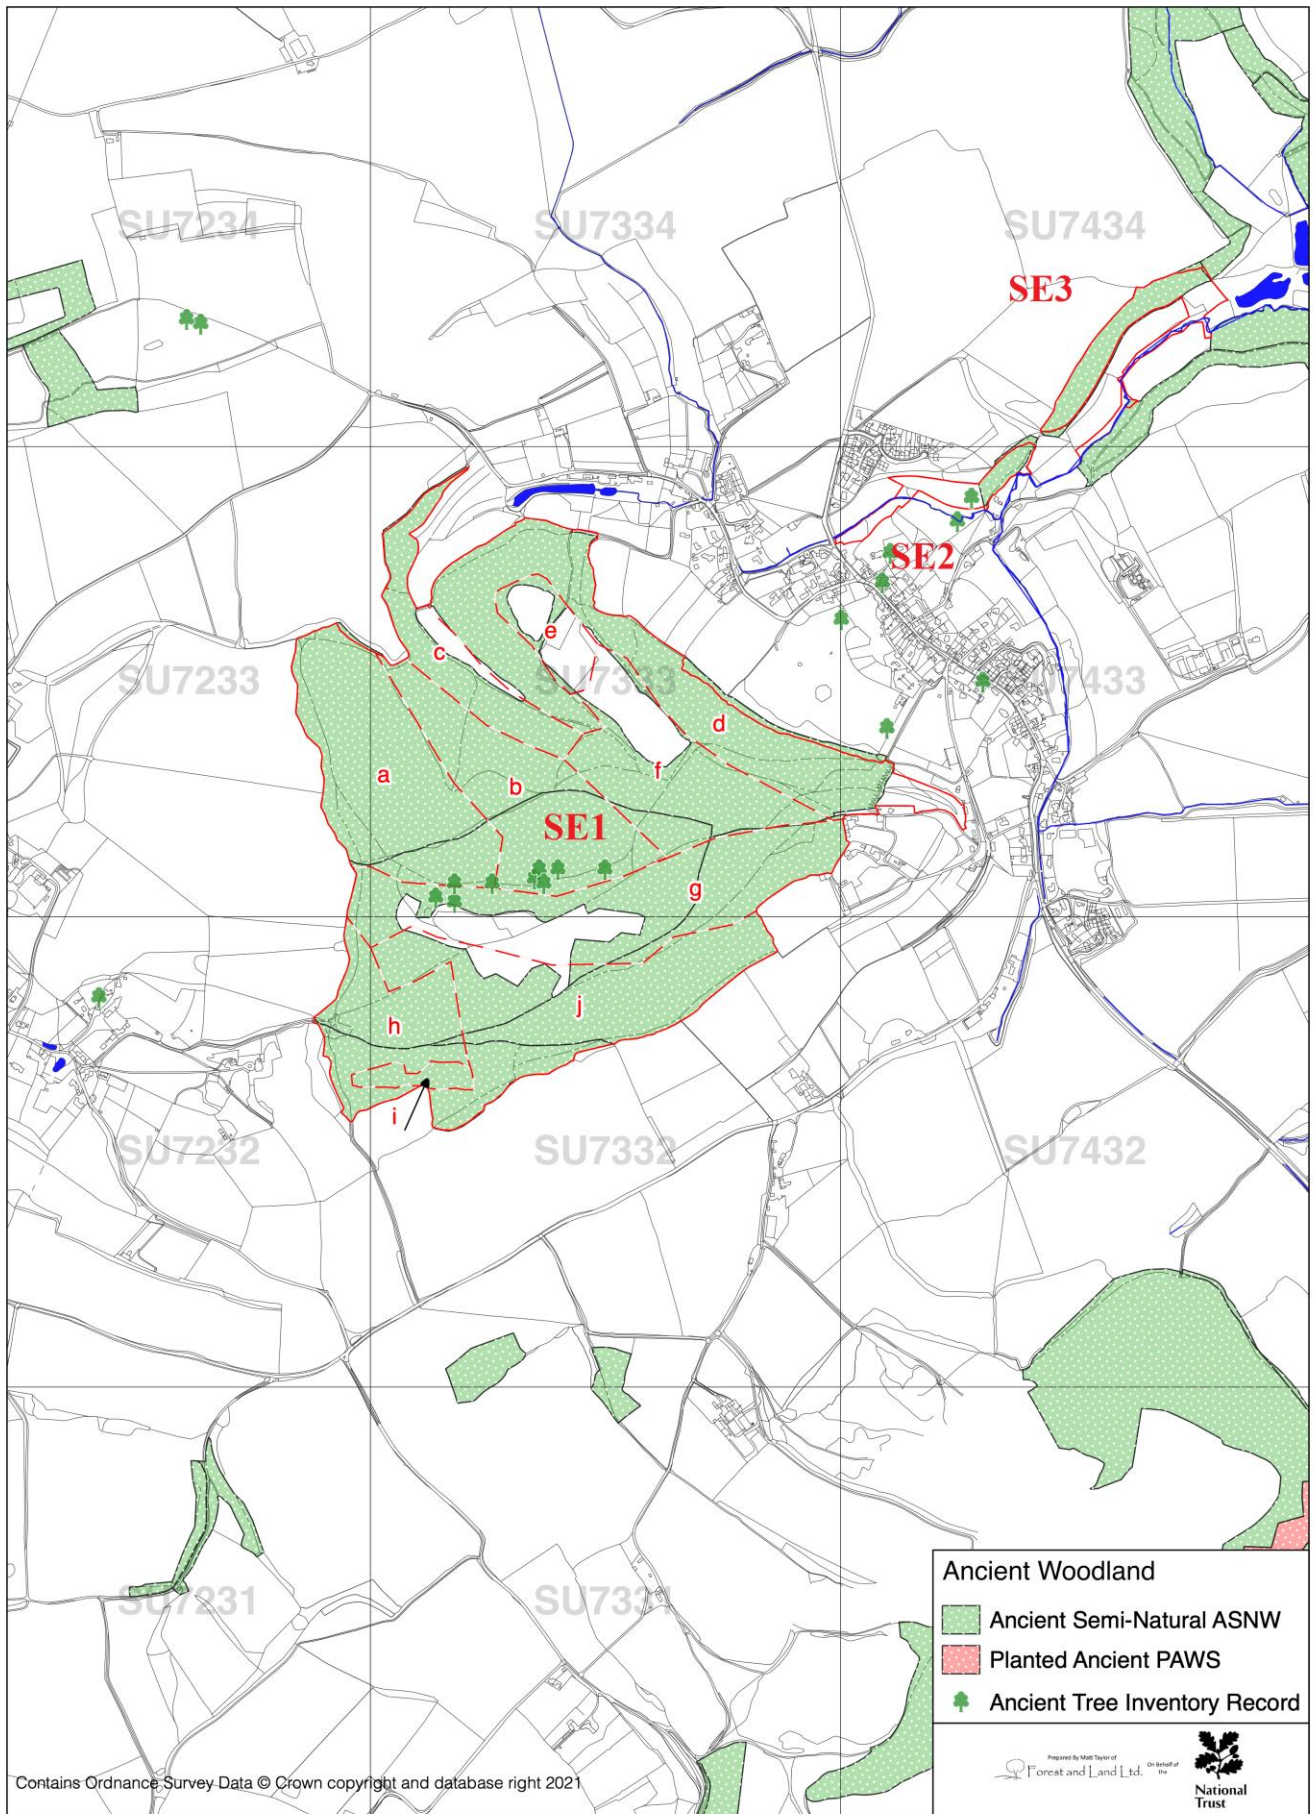

South Downs Woodland Management Plan—Selborne Map 1: Compartments and Woodland Type Scale 1:10000 at A3

South Downs Woodland Management Plan—Selborne Map 2: Activity and Work Phase

Scale 1:10000 at A3

South Downs Woodland Management Plan—Selborne Map 3: Long-term Activity (2034-2043)

Scale 1:10000 at A3

South Downs Woodland Management Plan—Selborne Map 4: Ancient Woodland and Veteran Trees Scale 1:10000 at A3