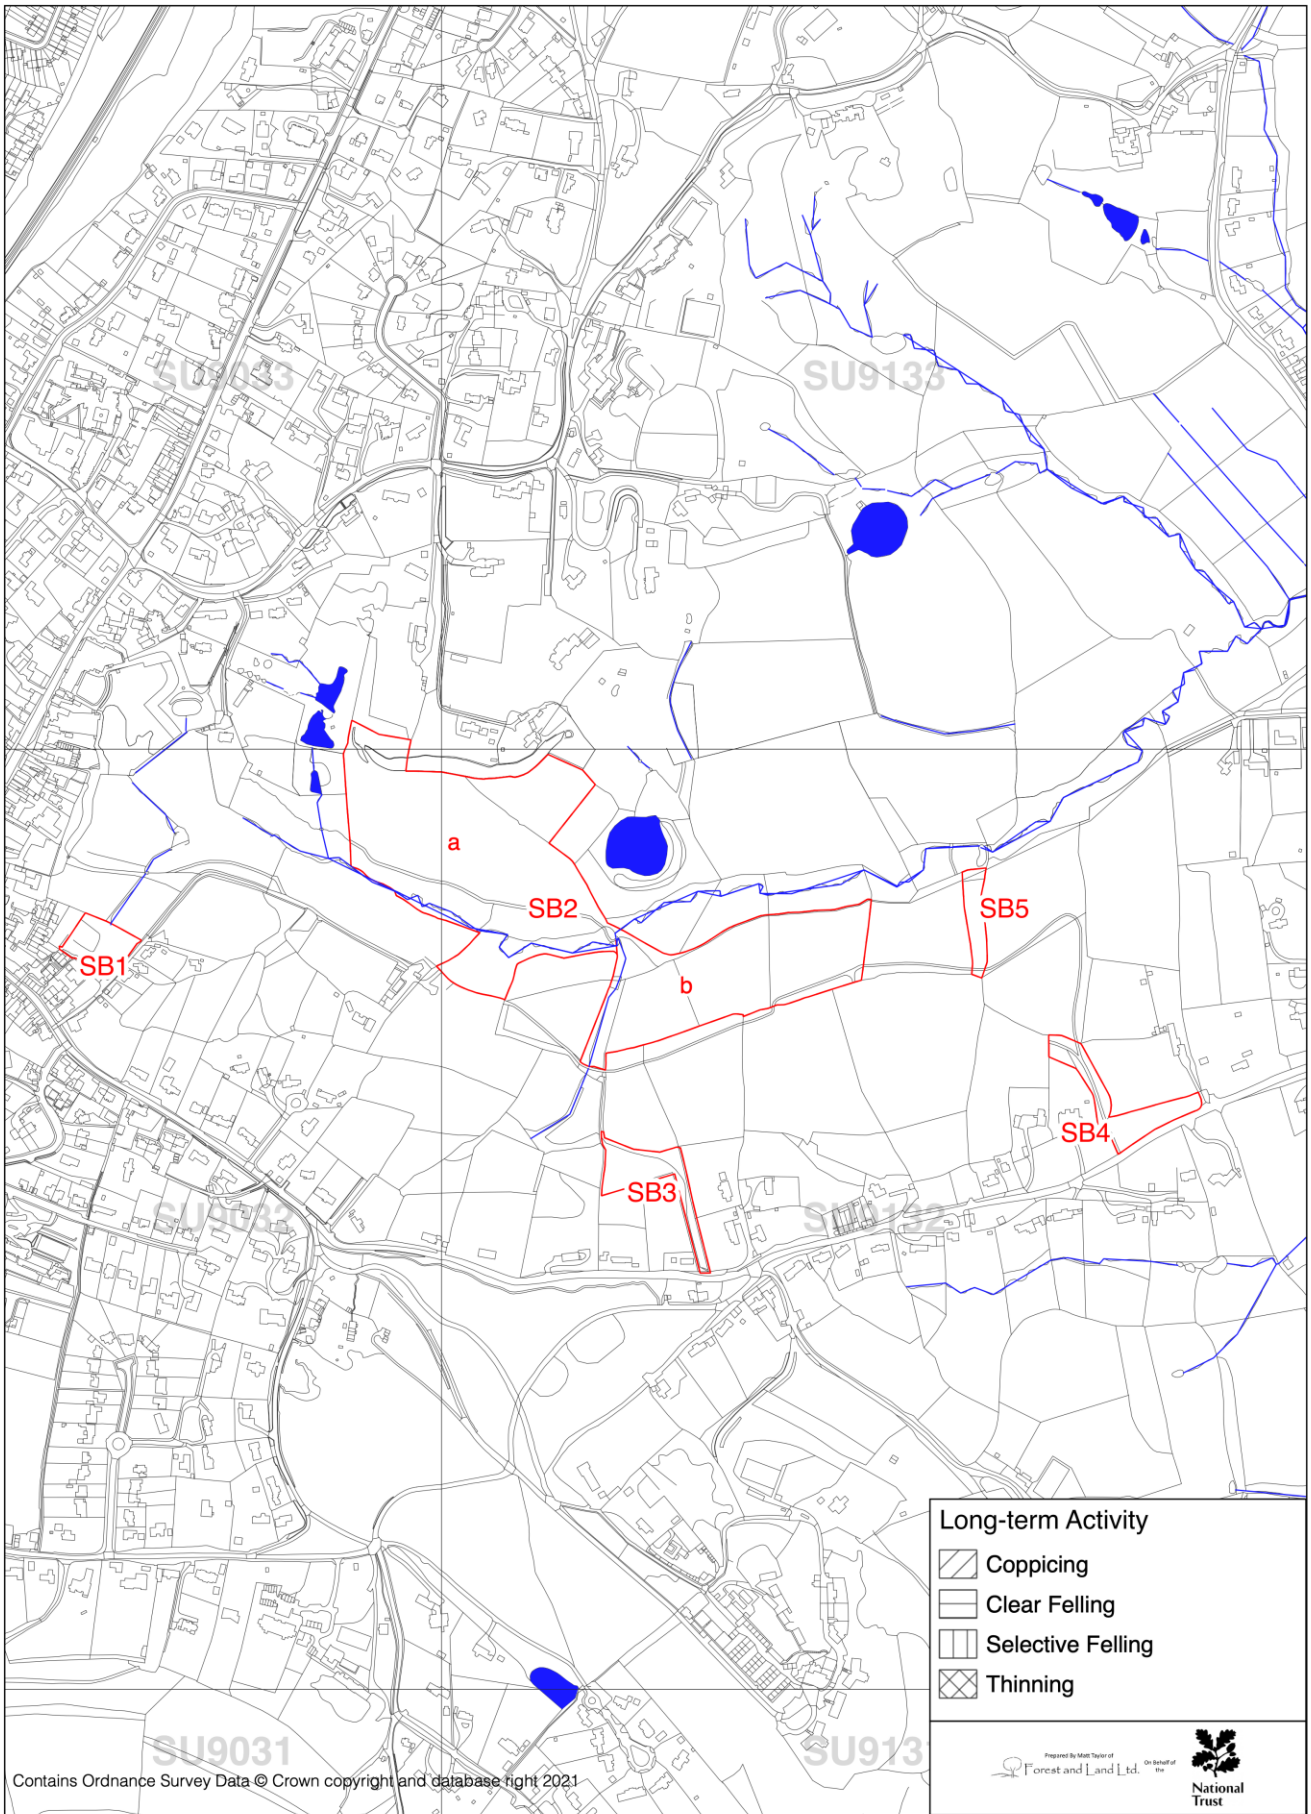

South Downs Woodland Management Plan—Swan Barn Map 1: Compartments and Woodland Type

Scale 1:5000 at A3

South Downs Woodland Management Plan—Swan Barn Map 2: Activity and Work Phase

Scale 1:5000 at A3

South Downs Woodland Management Plan—Swan Barn Map 3: Long-term Activity (2034-2043)

Scale 1:5000 at A3

South Downs Woodland Management Plan—Swan Barn Map 4: Ancient Woodland and Veteran Trees

Scale 1:5000 at A3

In the preparation of this map, searches have been undertaken for SSSI, SAC, SPA, RAMSAR, AONB, NP, LNR, NNR, RP&G, SAM, and Listed Buildings.

Statutory Designations

-  Listed Building
-  AONB

South Downs Woodland Management Plan—Swan Barn Map 5: Statutory Designations

Scale 1:5000 at A3

South Downs Woodland Management Plan—Swan Barn Map 6: Sensitivities and Issues

Scale 1:5000 at A3