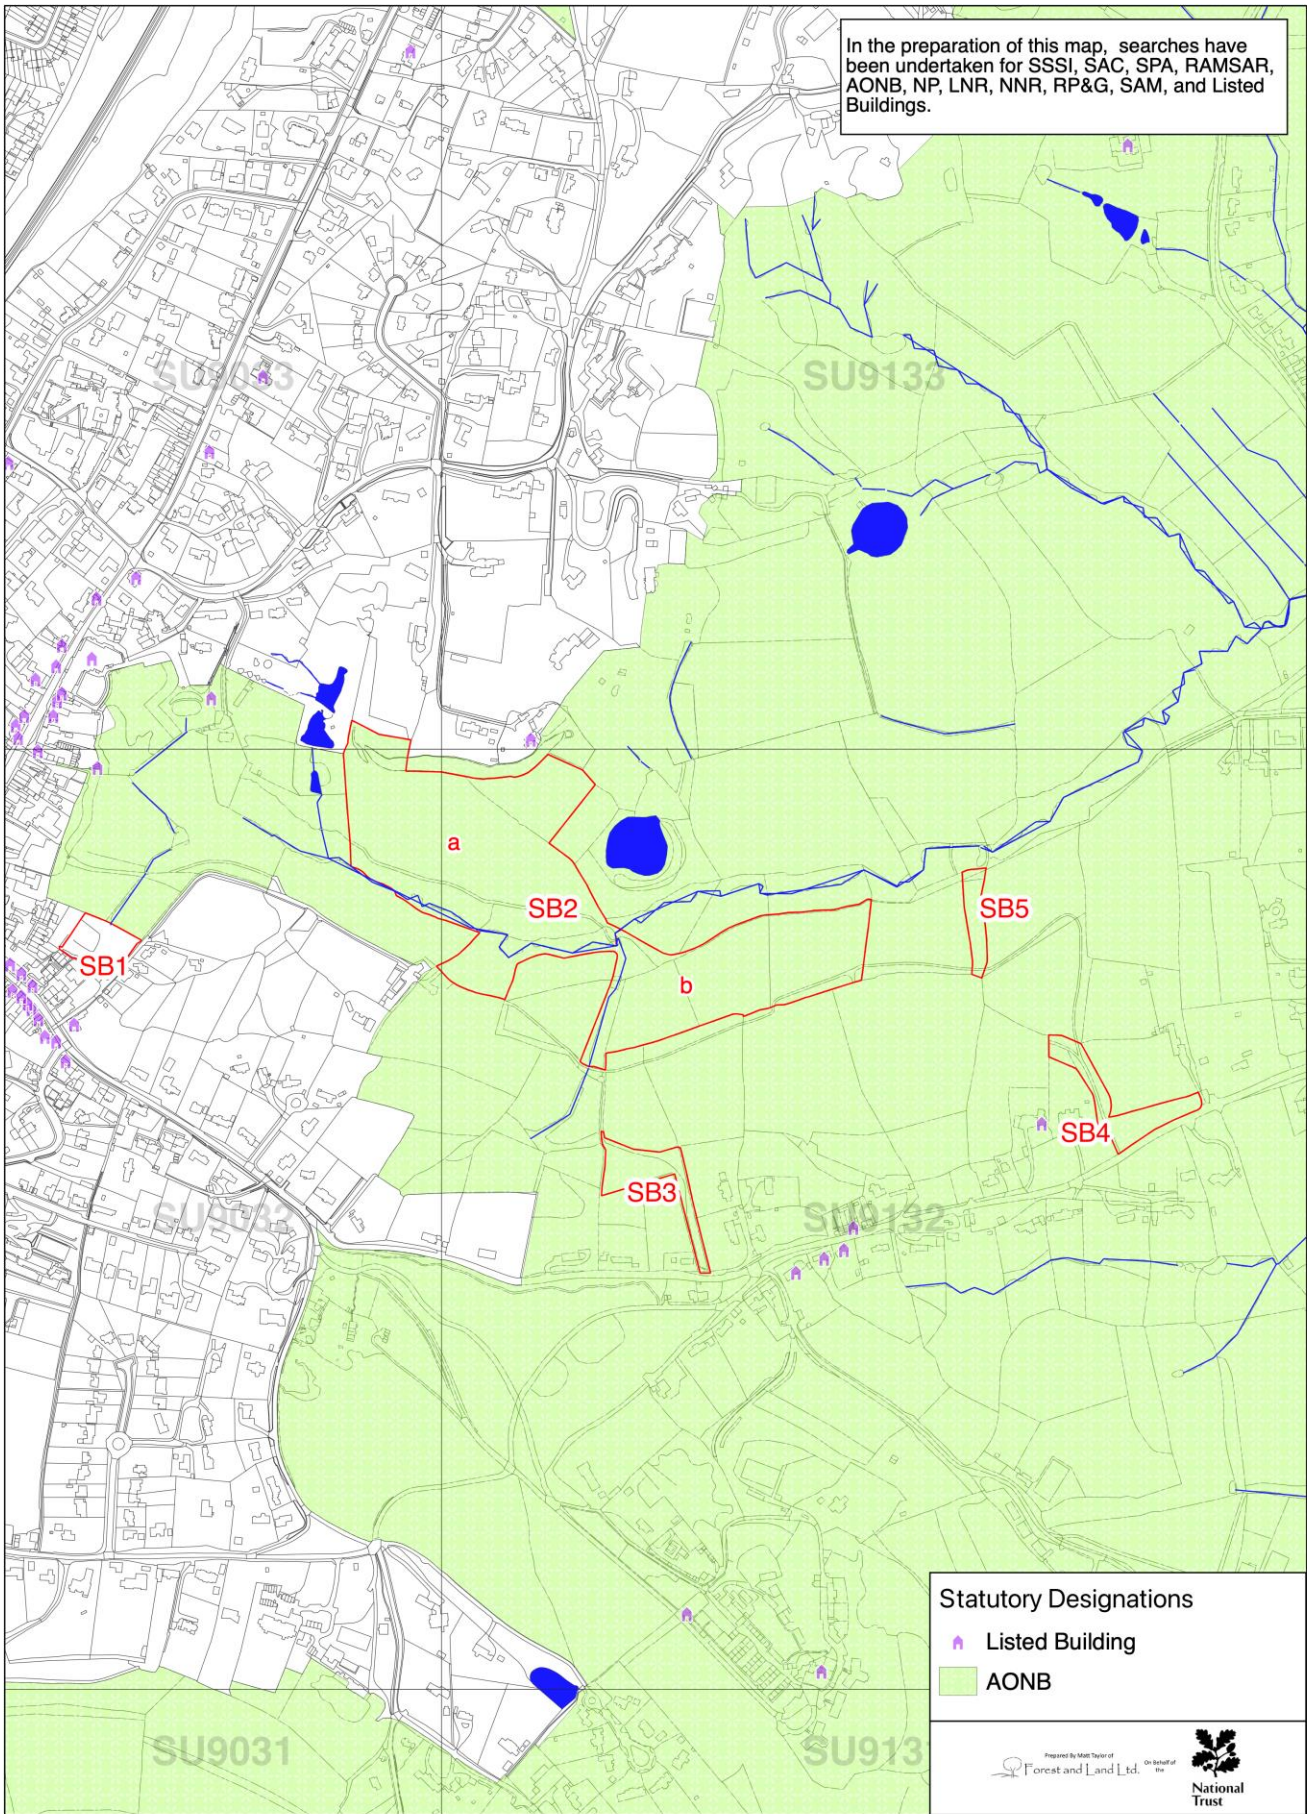

South Downs Woodland Management Plan—Swan Barn Map 1: Compartments and Woodland Type

Scale 1:5000 at A3

South Downs Woodland Management Plan—Swan Barn Map 2: Activity and Work Phase

Scale 1:5000 at A3

South Downs Woodland Management Plan—Swan Barn Map 3: Long-term Activity (2034-2043)

Scale 1:5000 at A3

South Downs Woodland Management Plan—Swan Barn Map 4: Ancient Woodland and Veteran Trees

Scale 1:5000 at A3

In the preparation of this map, searches have been undertaken for SSSI, SAC, SPA, RAMSAR, AONB, NP, LNR, NNR, RP&G, SAM, and Listed Buildings.

Statutory Designations

-  Listed Building
-  AONB

South Downs Woodland Management Plan—Swan Barn Map 5: Statutory Designations

Scale 1:5000 at A3

South Downs Woodland Management Plan—Swan Barn Map 6: Sensitivities and Issues

Scale 1:5000 at A3