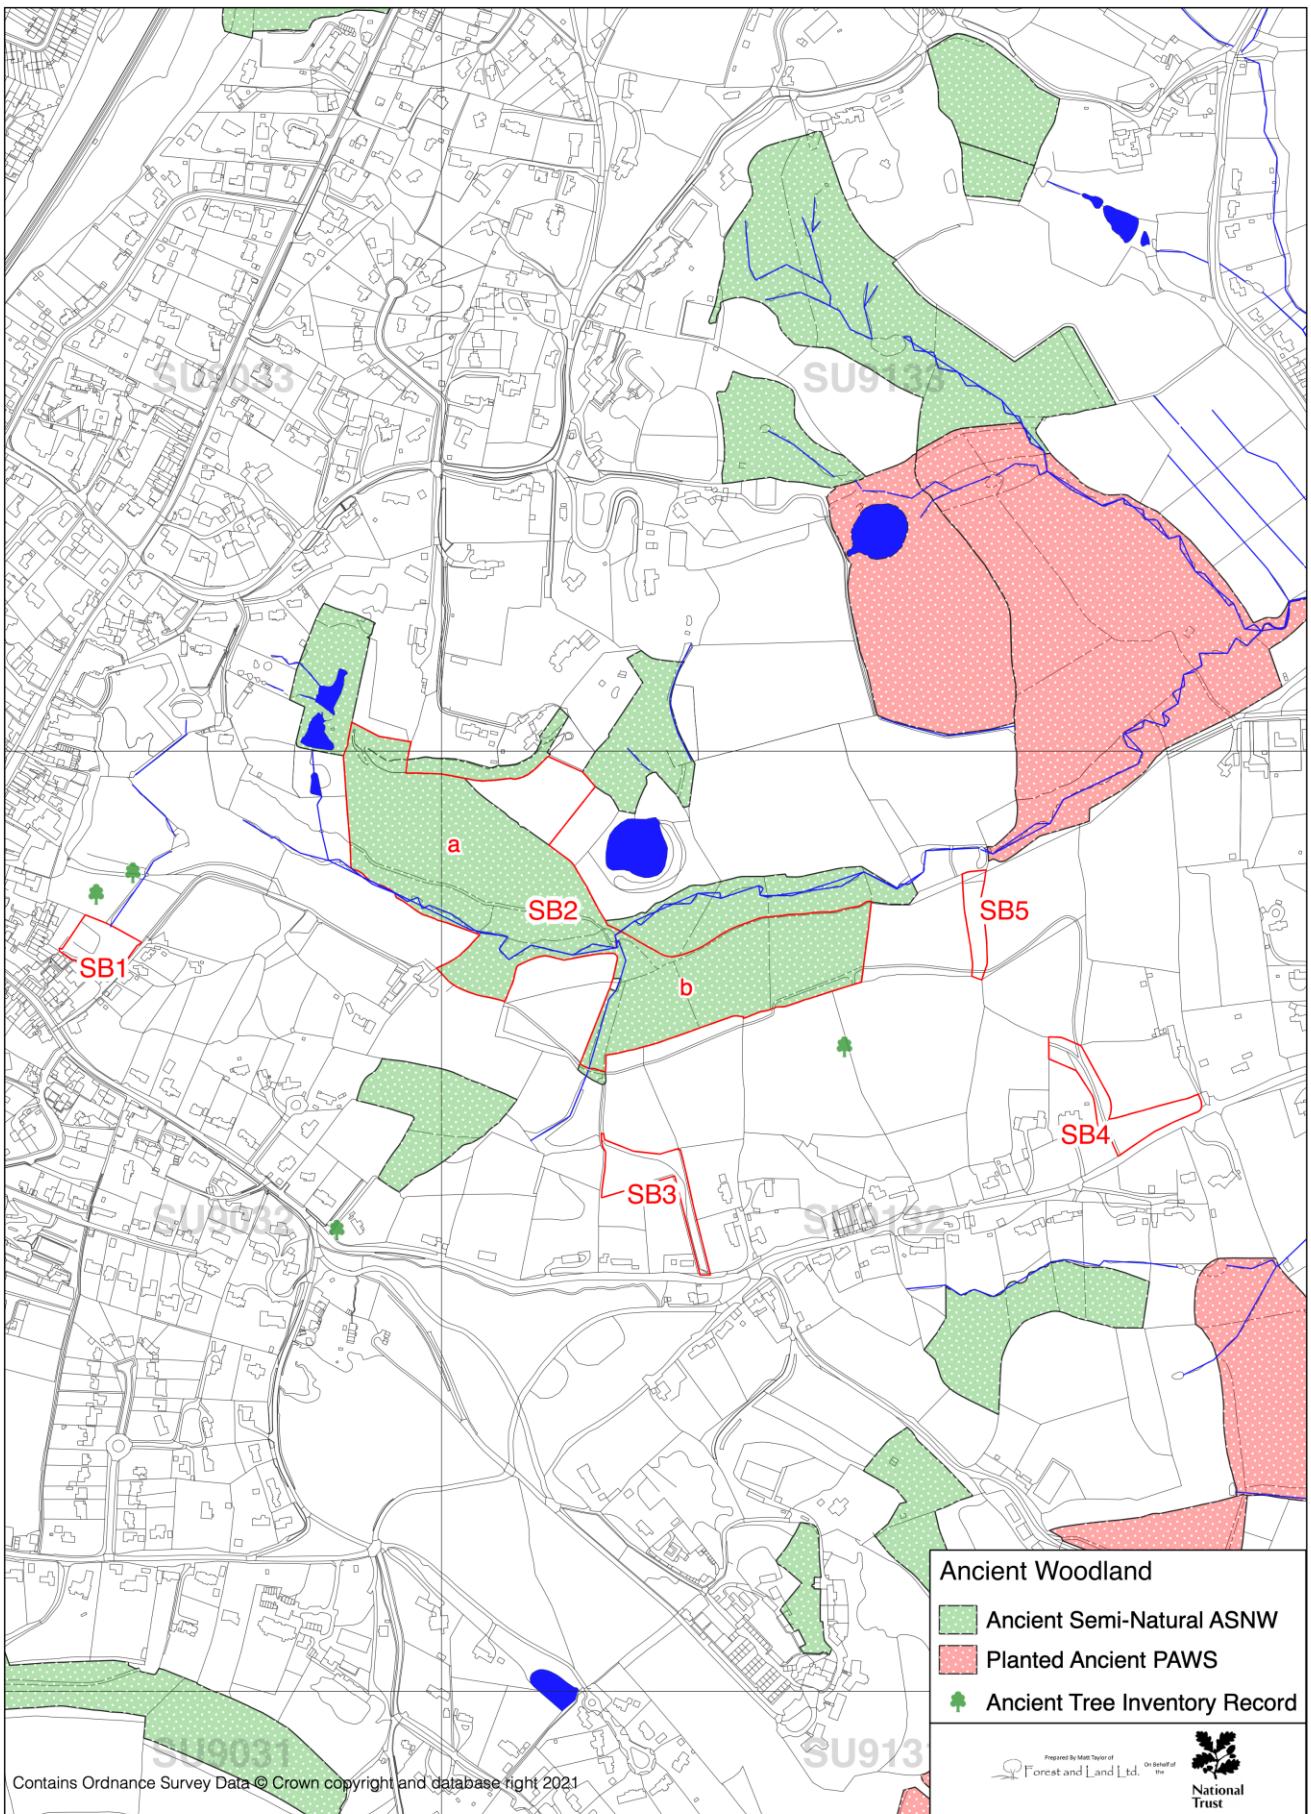

South Downs Woodland Management Plan—Swan Barn Map 1: Compartments and Woodland Type

Scale 1:5000 at A3

South Downs Woodland Management Plan—Swan Barn Map 2: Activity and Work Phase

Scale 1:5000 at A3

South Downs Woodland Management Plan—Swan Barn Map 3: Long-term Activity (2034-2043)

Scale 1:5000 at A3

South Downs Woodland Management Plan—Swan Barn Map 4: Ancient Woodland and Veteran Trees

Scale 1:5000 at A3

In the preparation of this map, searches have been undertaken for SSSI, SAC, SPA, RAMSAR, AONB, NP, LNR, NNR, RP&G, SAM, and Listed Buildings.

Statutory Designations

-  Listed Building
-  AONB

South Downs Woodland Management Plan—Swan Barn Map 5: Statutory Designations

Scale 1:5000 at A3

South Downs Woodland Management Plan—Swan Barn Map 6: Sensitivities and Issues

Scale 1:5000 at A3