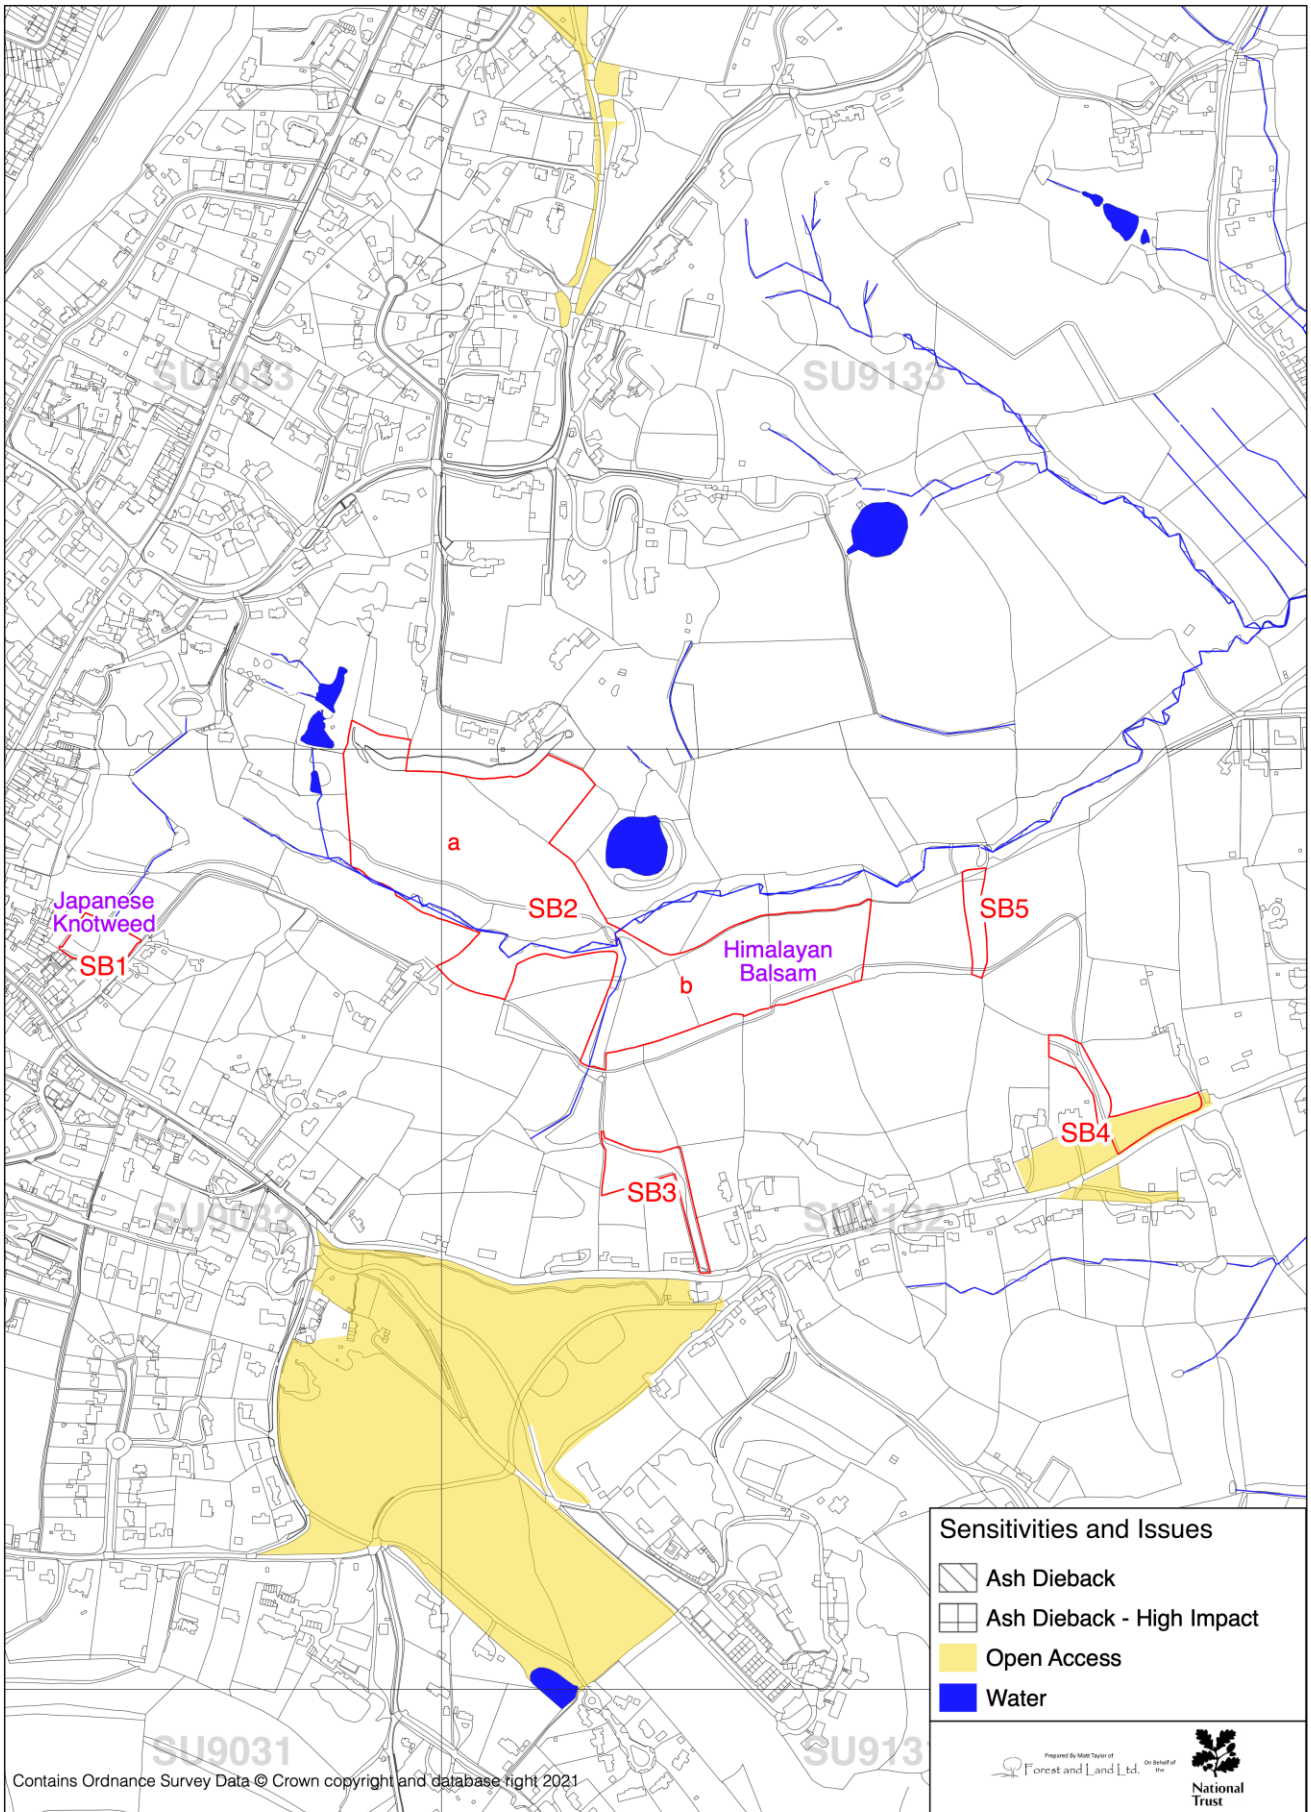

South Downs Woodland Management Plan—Swan Barn Map 1: Compartments and Woodland Type

Scale 1:5000 at A3

South Downs Woodland Management Plan—Swan Barn Map 2: Activity and Work Phase

Scale 1:5000 at A3

South Downs Woodland Management Plan—Swan Barn Map 3: Long-term Activity (2034-2043)

Scale 1:5000 at A3

South Downs Woodland Management Plan—Swan Barn Map 4: Ancient Woodland and Veteran Trees

Scale 1:5000 at A3

In the preparation of this map, searches have been undertaken for SSSI, SAC, SPA, RAMSAR, AONB, NP, LNR, NNR, RP&G, SAM, and Listed Buildings.

Statutory Designations

-  Listed Building
-  AONB

South Downs Woodland Management Plan—Swan Barn Map 5: Statutory Designations

Scale 1:5000 at A3

South Downs Woodland Management Plan—Swan Barn Map 6: Sensitivities and Issues