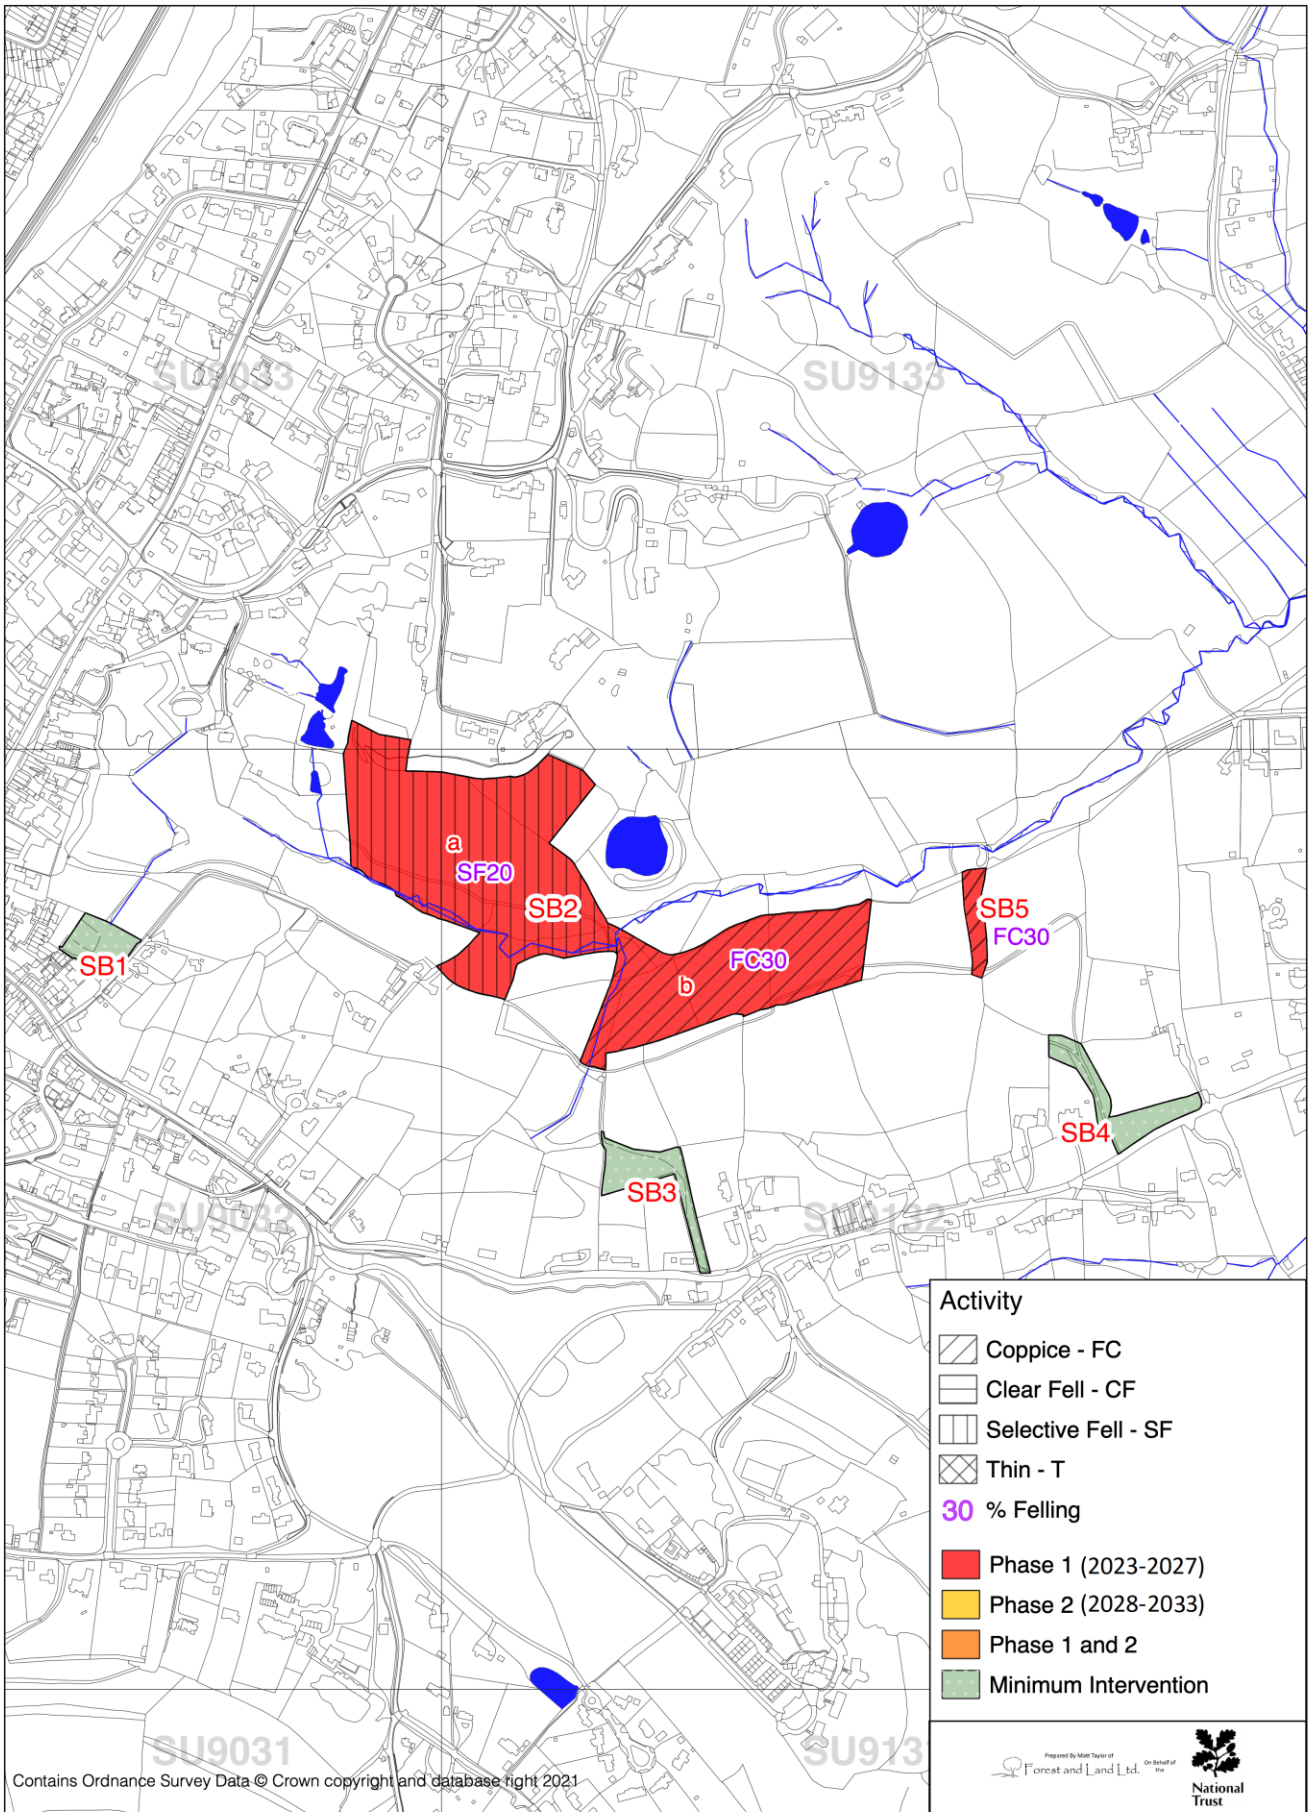

South Downs Woodland Management Plan—Swan Barn Map 1: Compartments and Woodland Type

Scale 1:5000 at A3

South Downs Woodland Management Plan—Swan Barn Map 2: Activity and Work Phase

Scale 1:5000 at A3

South Downs Woodland Management Plan—Swan Barn Map 3: Long-term Activity (2034-2043)

Scale 1:5000 at A3

South Downs Woodland Management Plan—Swan Barn Map 4: Ancient Woodland and Veteran Trees

Scale 1:5000 at A3

In the preparation of this map, searches have been undertaken for SSSI, SAC, SPA, RAMSAR, AONB, NP, LNR, NNR, RP&G, SAM, and Listed Buildings.

Statutory Designations

-  Listed Building
-  AONB

South Downs Woodland Management Plan—Swan Barn Map 5: Statutory Designations

Scale 1:5000 at A3

South Downs Woodland Management Plan—Swan Barn Map 6: Sensitivities and Issues

Scale 1:5000 at A3