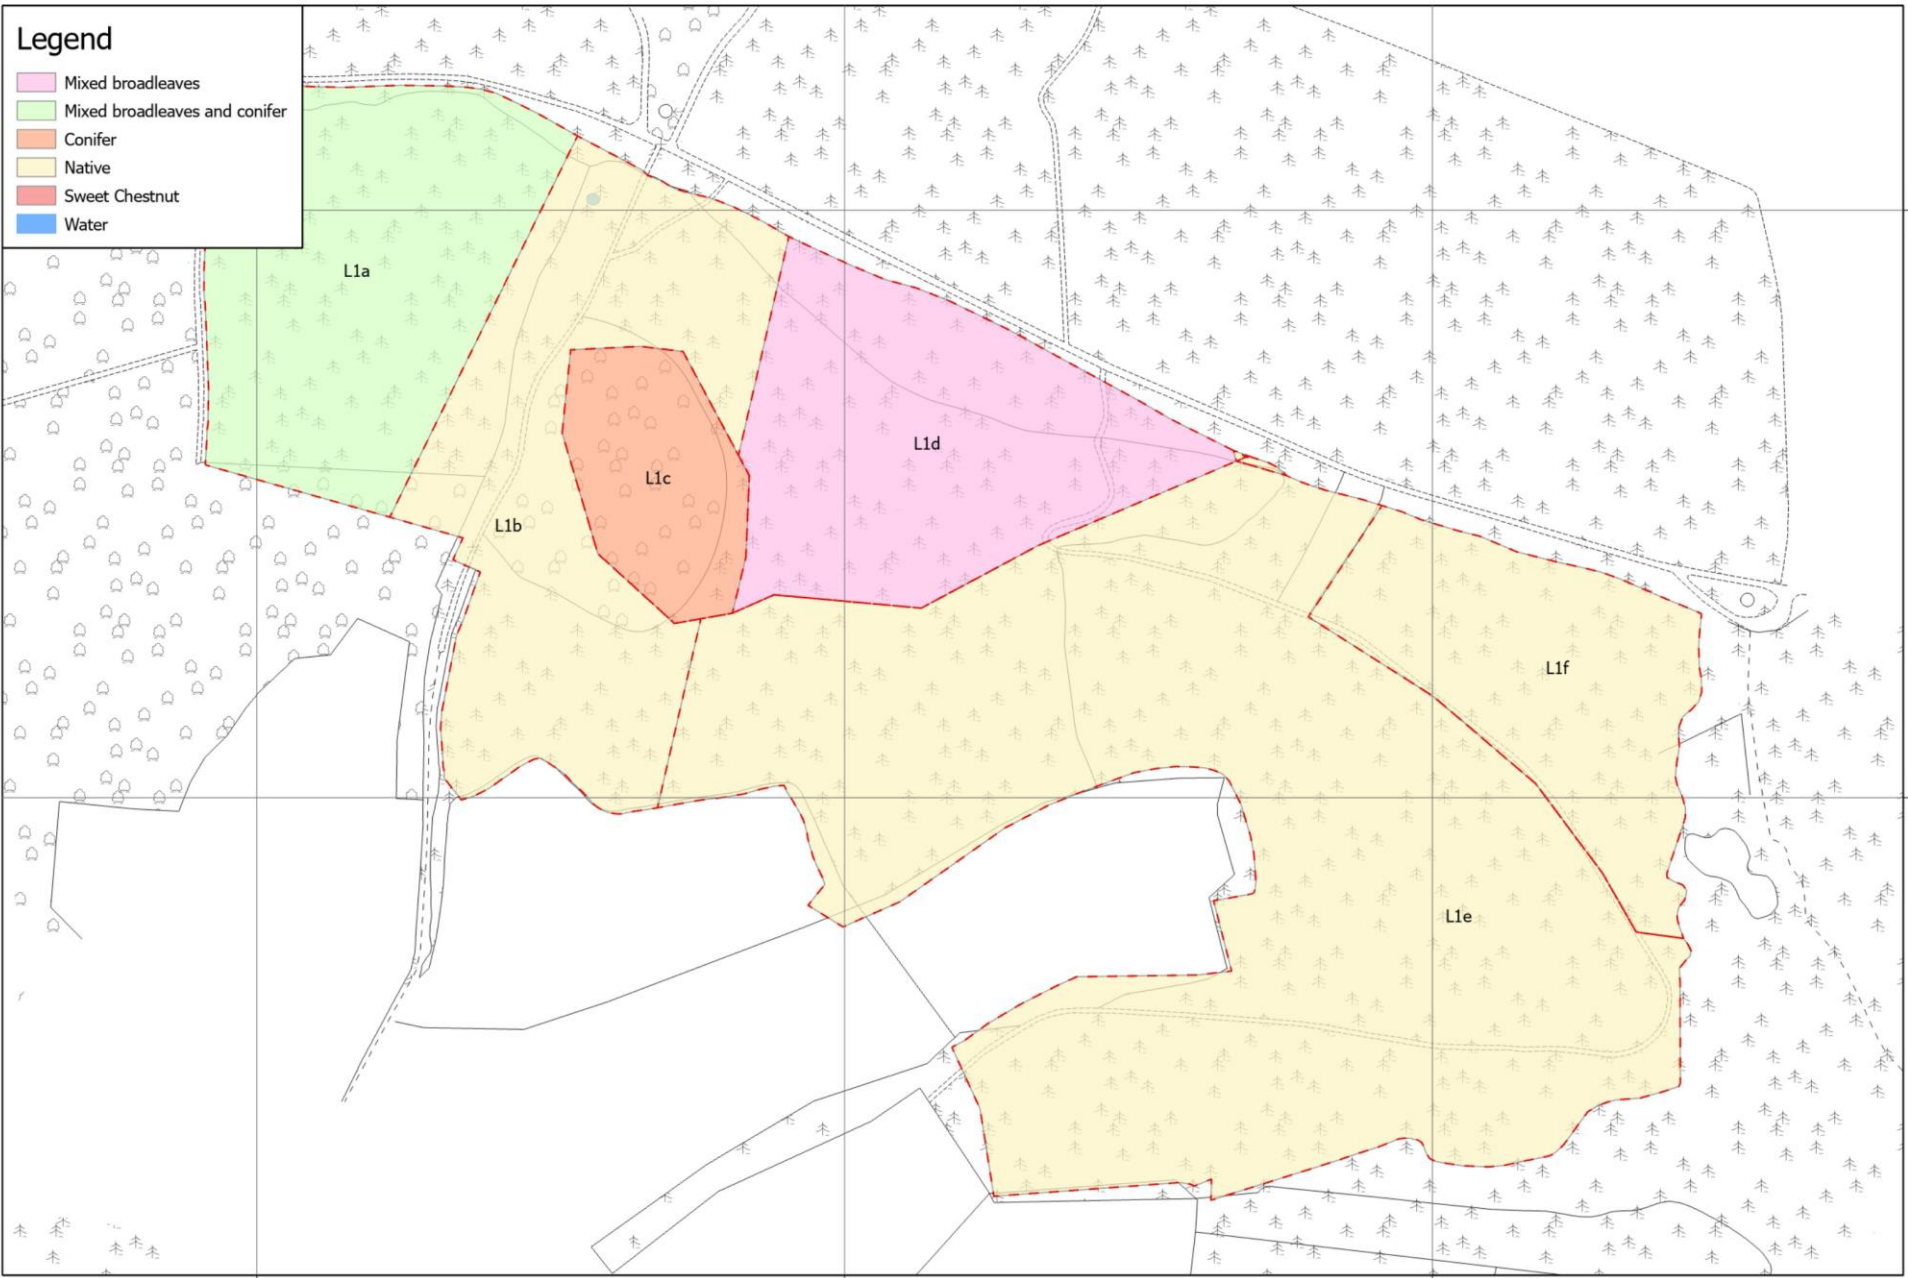

Legend

- Mixed broadleaves
- Mixed broadleaves and conifer
- Conifer
- Native
- Sweet Chestnut
- Water

Surrey Hills Woodland Management Plan - Holmwood Common - Compartments and Woodland type

0 0.75 1.5 Km

Scale: 1:24,000 at A3

 Surrey Hills Woodland Management Plan - Hydon's Ball and Heath - Compartments and Woodland type

Surrey Hills Woodland Management Plan - Little Kings Wood - Compartments and Woodland type