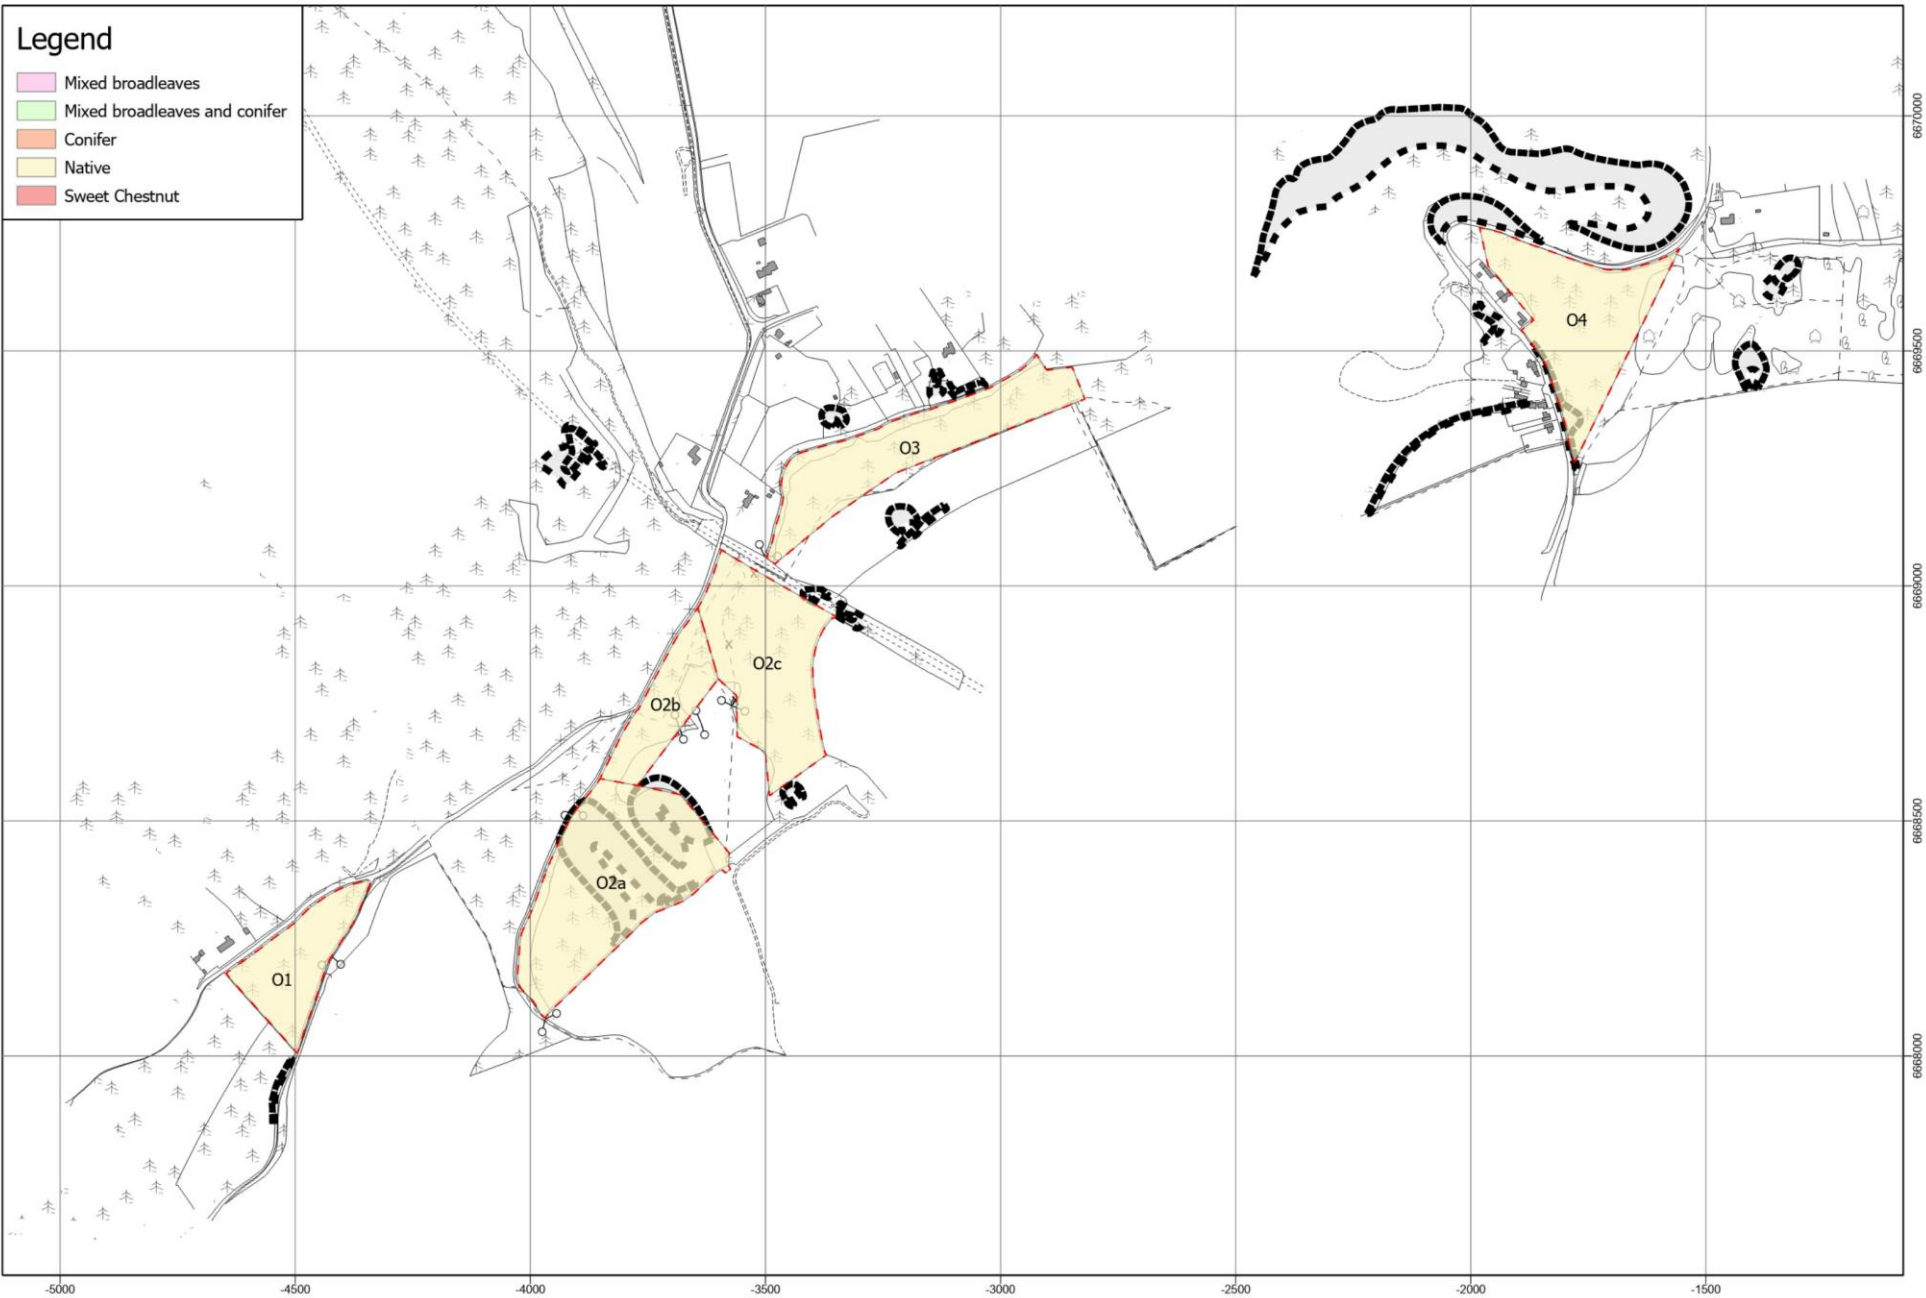

Scale: 1:24,000 at A3

 Surrey Hills Woodland Management Plan - Hydon's Ball and Heath - Compartments and Woodland type

Surrey Hills Woodland Management Plan - Little Kings Wood - Compartments and Woodland type

0 0.13 0.25 Km
Scale: 1:4,000 at A3

 **Surrey Hills Woodland Management Plan - Netley Park - Compartments and Woodland type**

 Surrey Hills Woodland Management Plan - Oxted Downs - Compartments and Woodland type