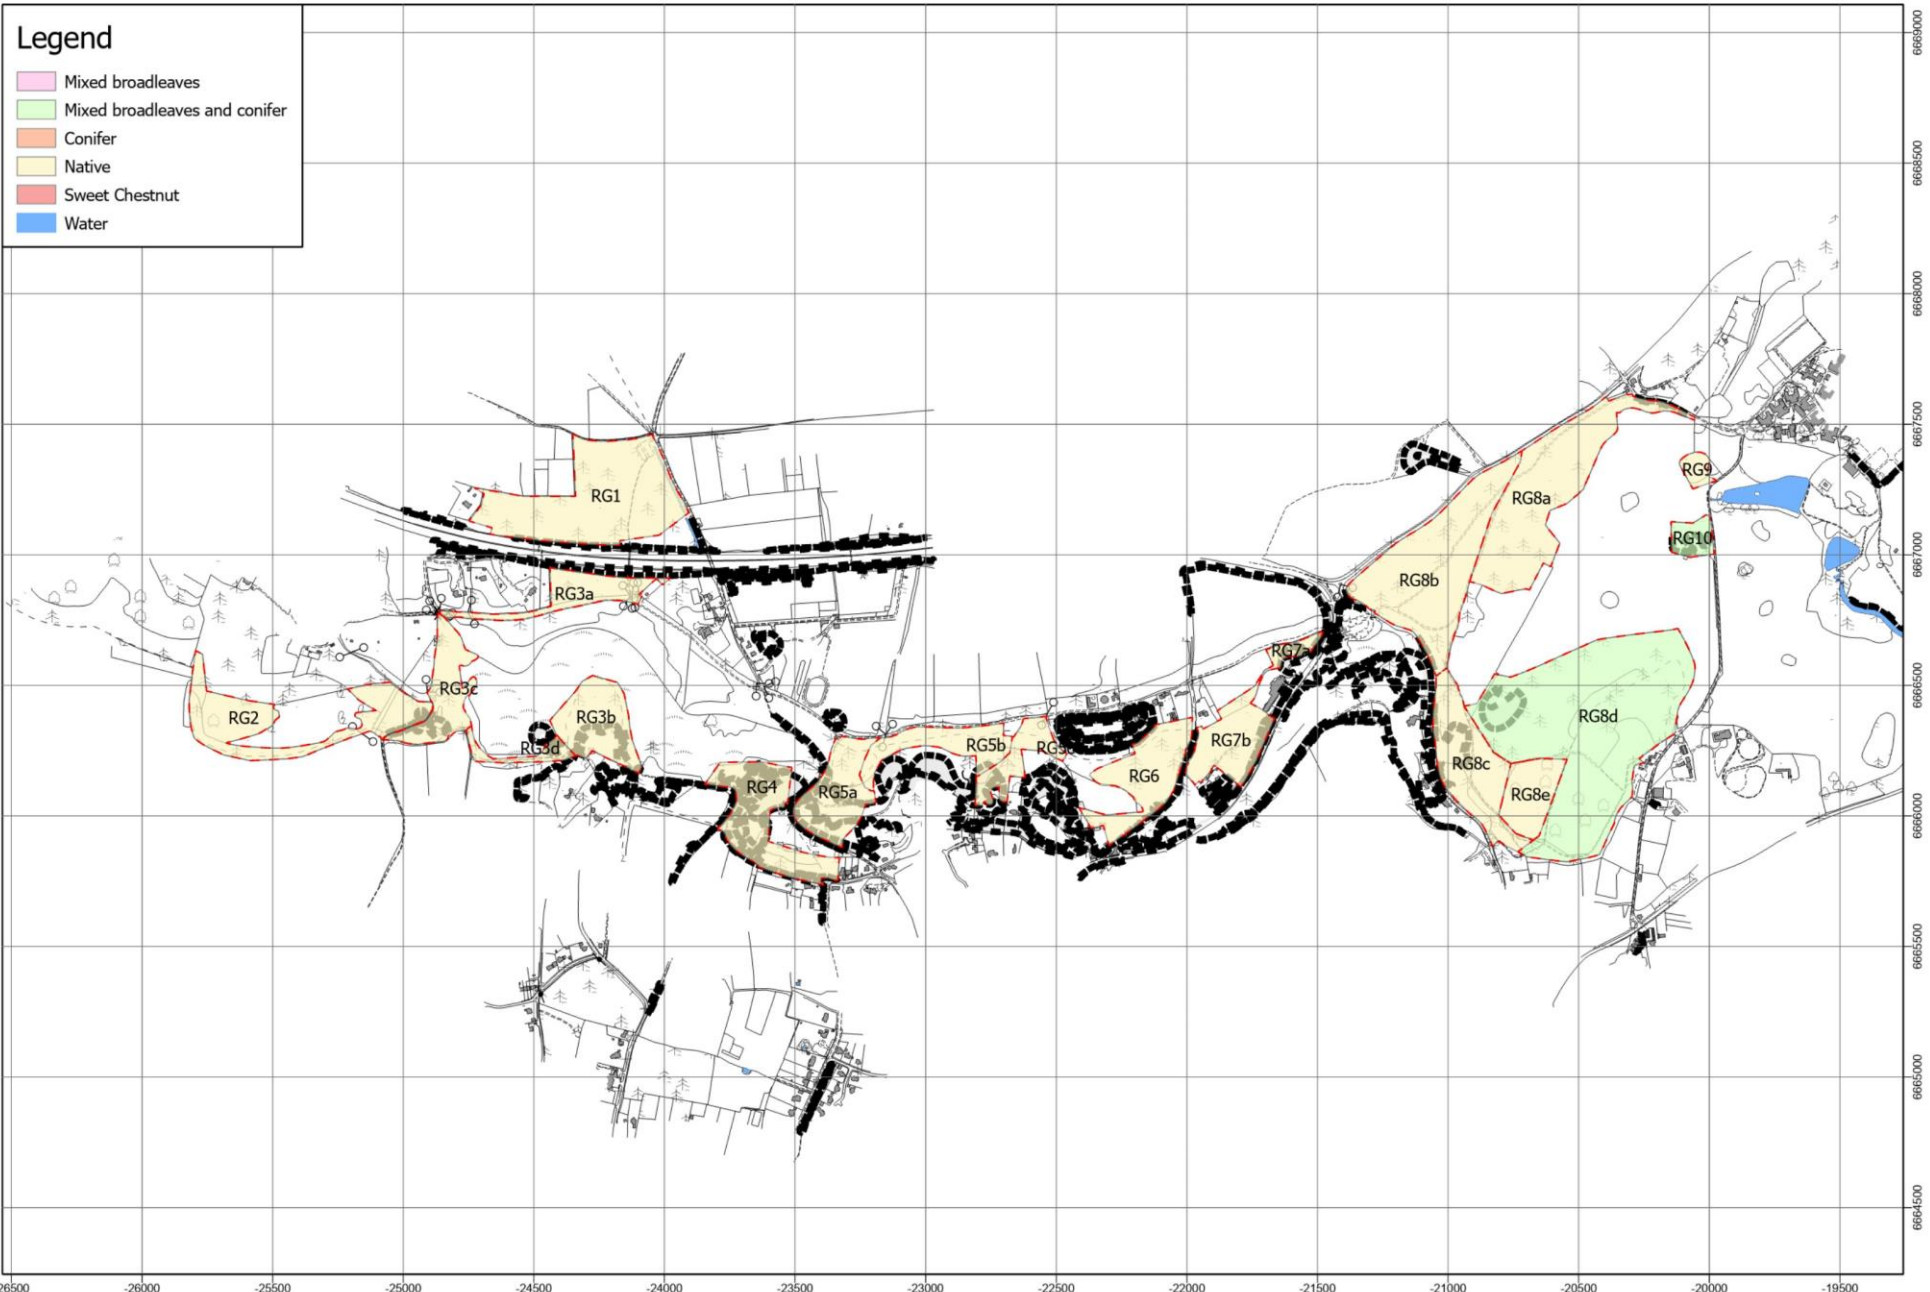

Scale: 1:24,000 at A3

 Surrey Hills Woodland Management Plan - Hydon's Ball and Heath - Compartments and Woodland type

Surrey Hills Woodland Management Plan - Little Kings Wood - Compartments and Woodland type

0 0.13 0.25 Km
Scale: 1:4,000 at A3

 **Surrey Hills Woodland Management Plan - Netley Park - Compartments and Woodland type**

 Surrey Hills Woodland Management Plan - Oxted Downs - Compartments and Woodland type

N 0 0.35 0.7 Km
Scale: 1:10,000 at A3

Surrey Hills Woodland Management Plan - Reigate Hill and Gatton Park - Compartments and Woodland type

Surrey Hills Woodland Management Plan - Runnymede - Compartments and Woodland type