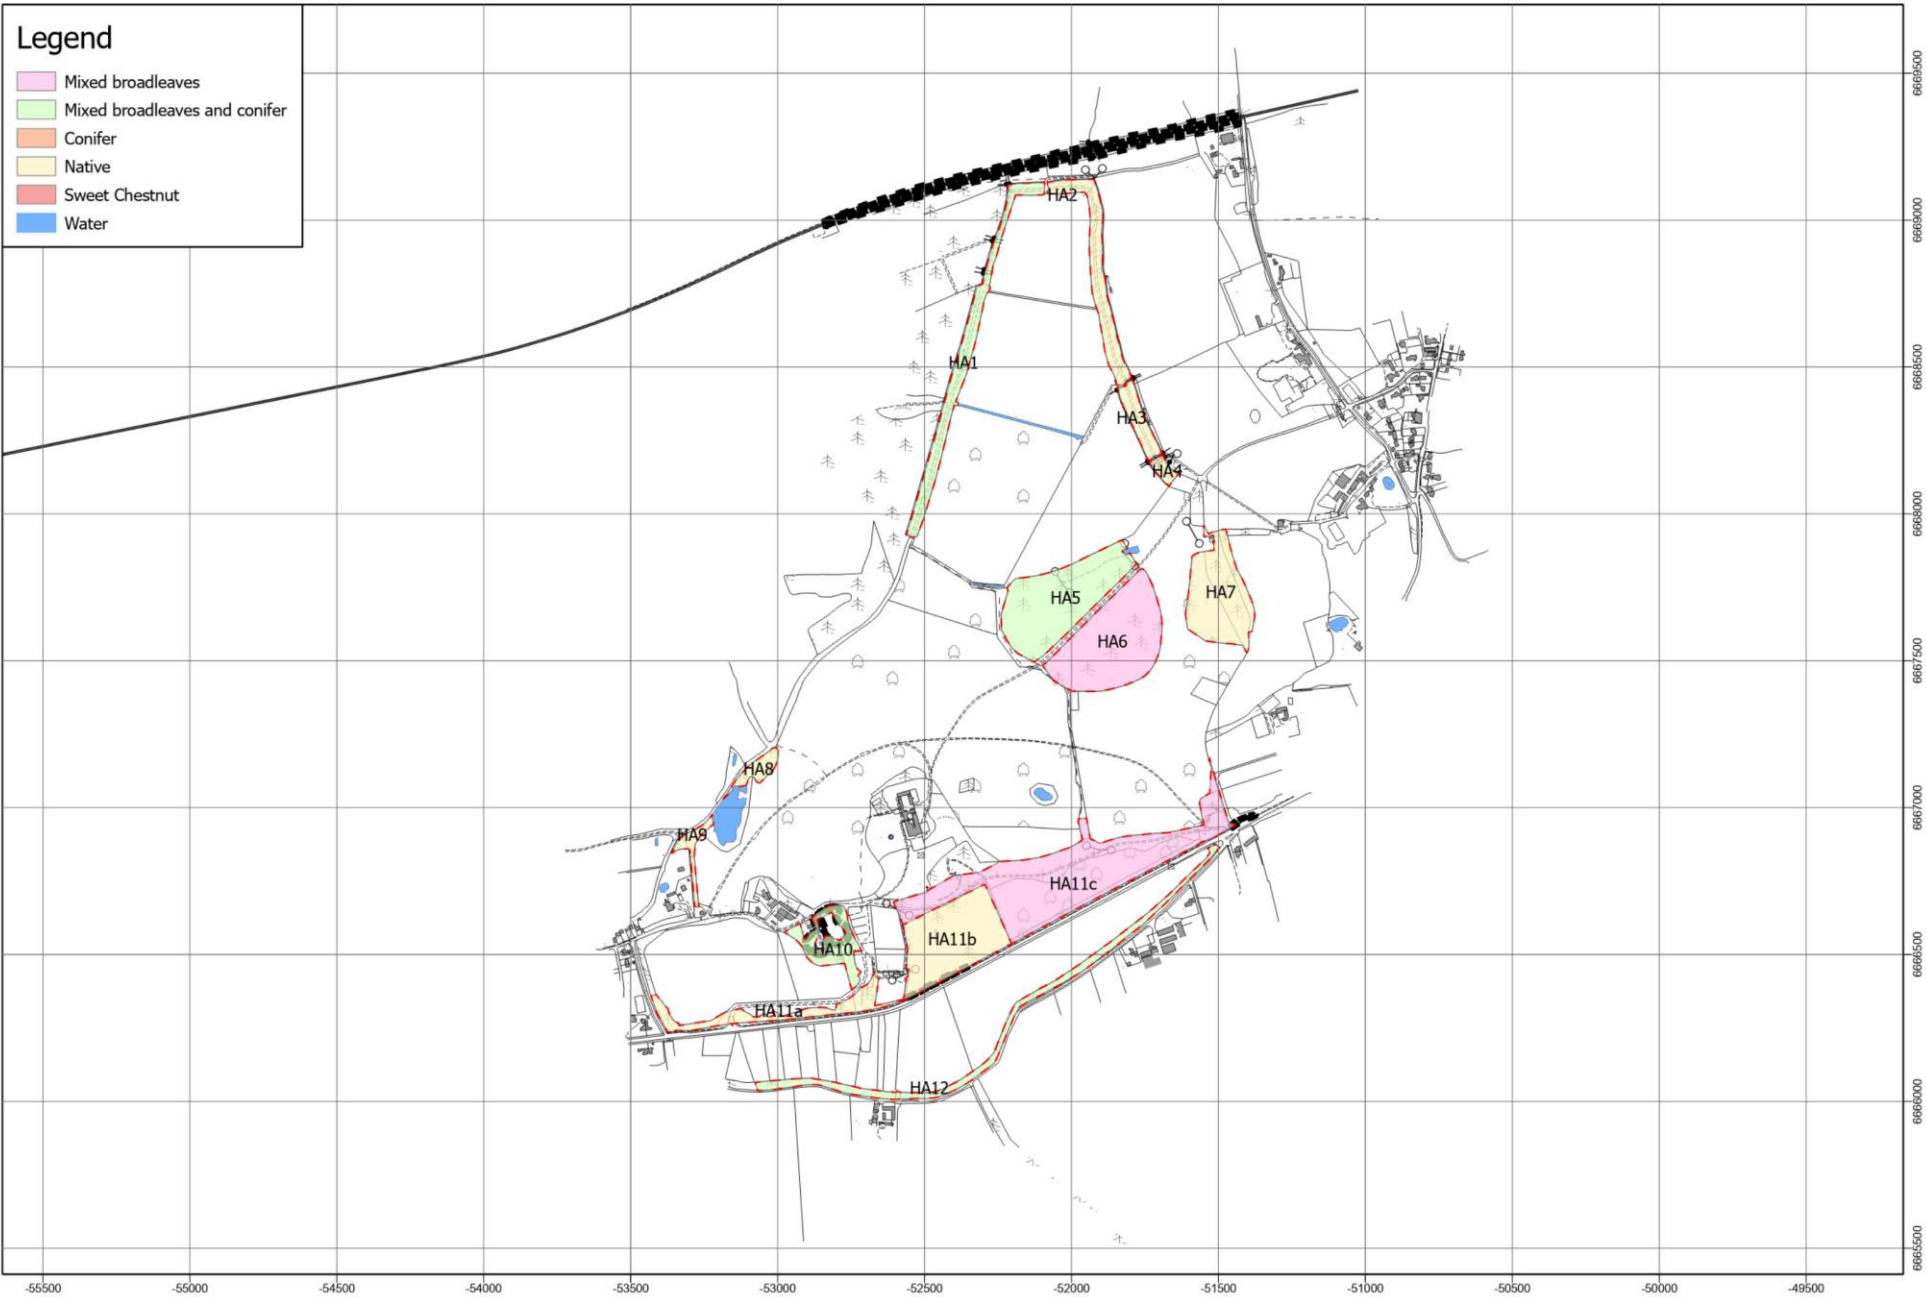

Surrey Hills Woodland Management Plan - Abinger Roughs - Compartments and Woodland type

Surrey Hills Woodland Management Plan - Box Hill - Compartments and Woodland type

Surrey Hills Woodland Management Plan -Chapel Farm- Compartments and Woodland type

 Surrey Hills Woodland Management Plan - Denbies Hillside - Compartments and Woodland type

 Surrey Hills Woodland Management Plan - Emley Farm - Compartments and Woodland type

Surrey Hills Woodland Management Plan - Finchampstead Ridges - Compartments and Woodland type

 Surrey Hills Woodland Management Plan - Hatchlands Park - Compartments and Woodland type

Surrey Hills Woodland Management Plan - Headley Heath - Compartments and Woodland type

0 0.75 1.5 Km
Scale: 1:22,000 at A3

Scale: 1:24,000 at A3

 Surrey Hills Woodland Management Plan - Hydon's Ball and Heath - Compartments and Woodland type

Surrey Hills Woodland Management Plan - Little Kings Wood - Compartments and Woodland type