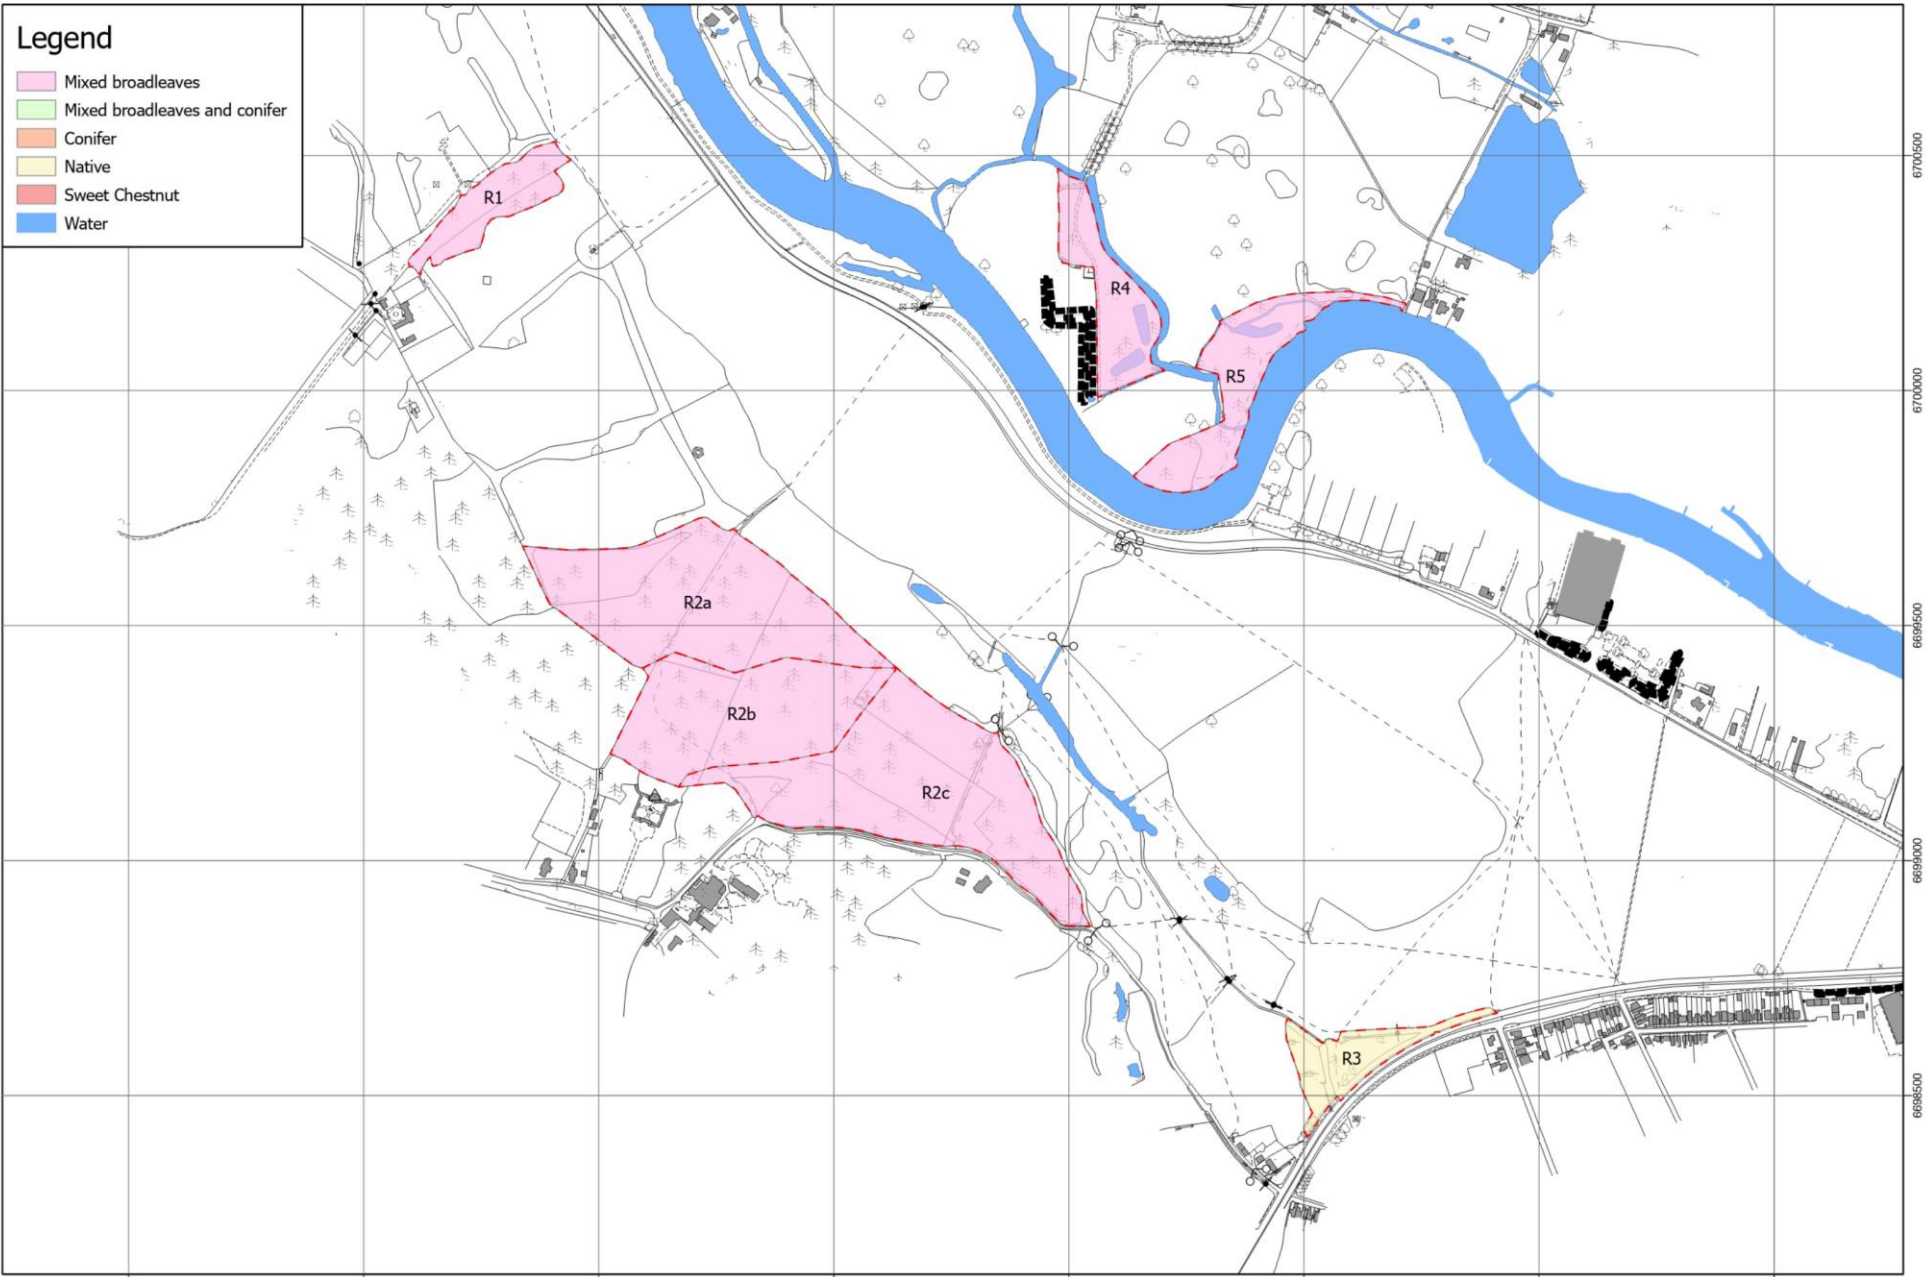

Surrey Hills Woodland Management Plan - Runnymede - Compartments and Woodland type