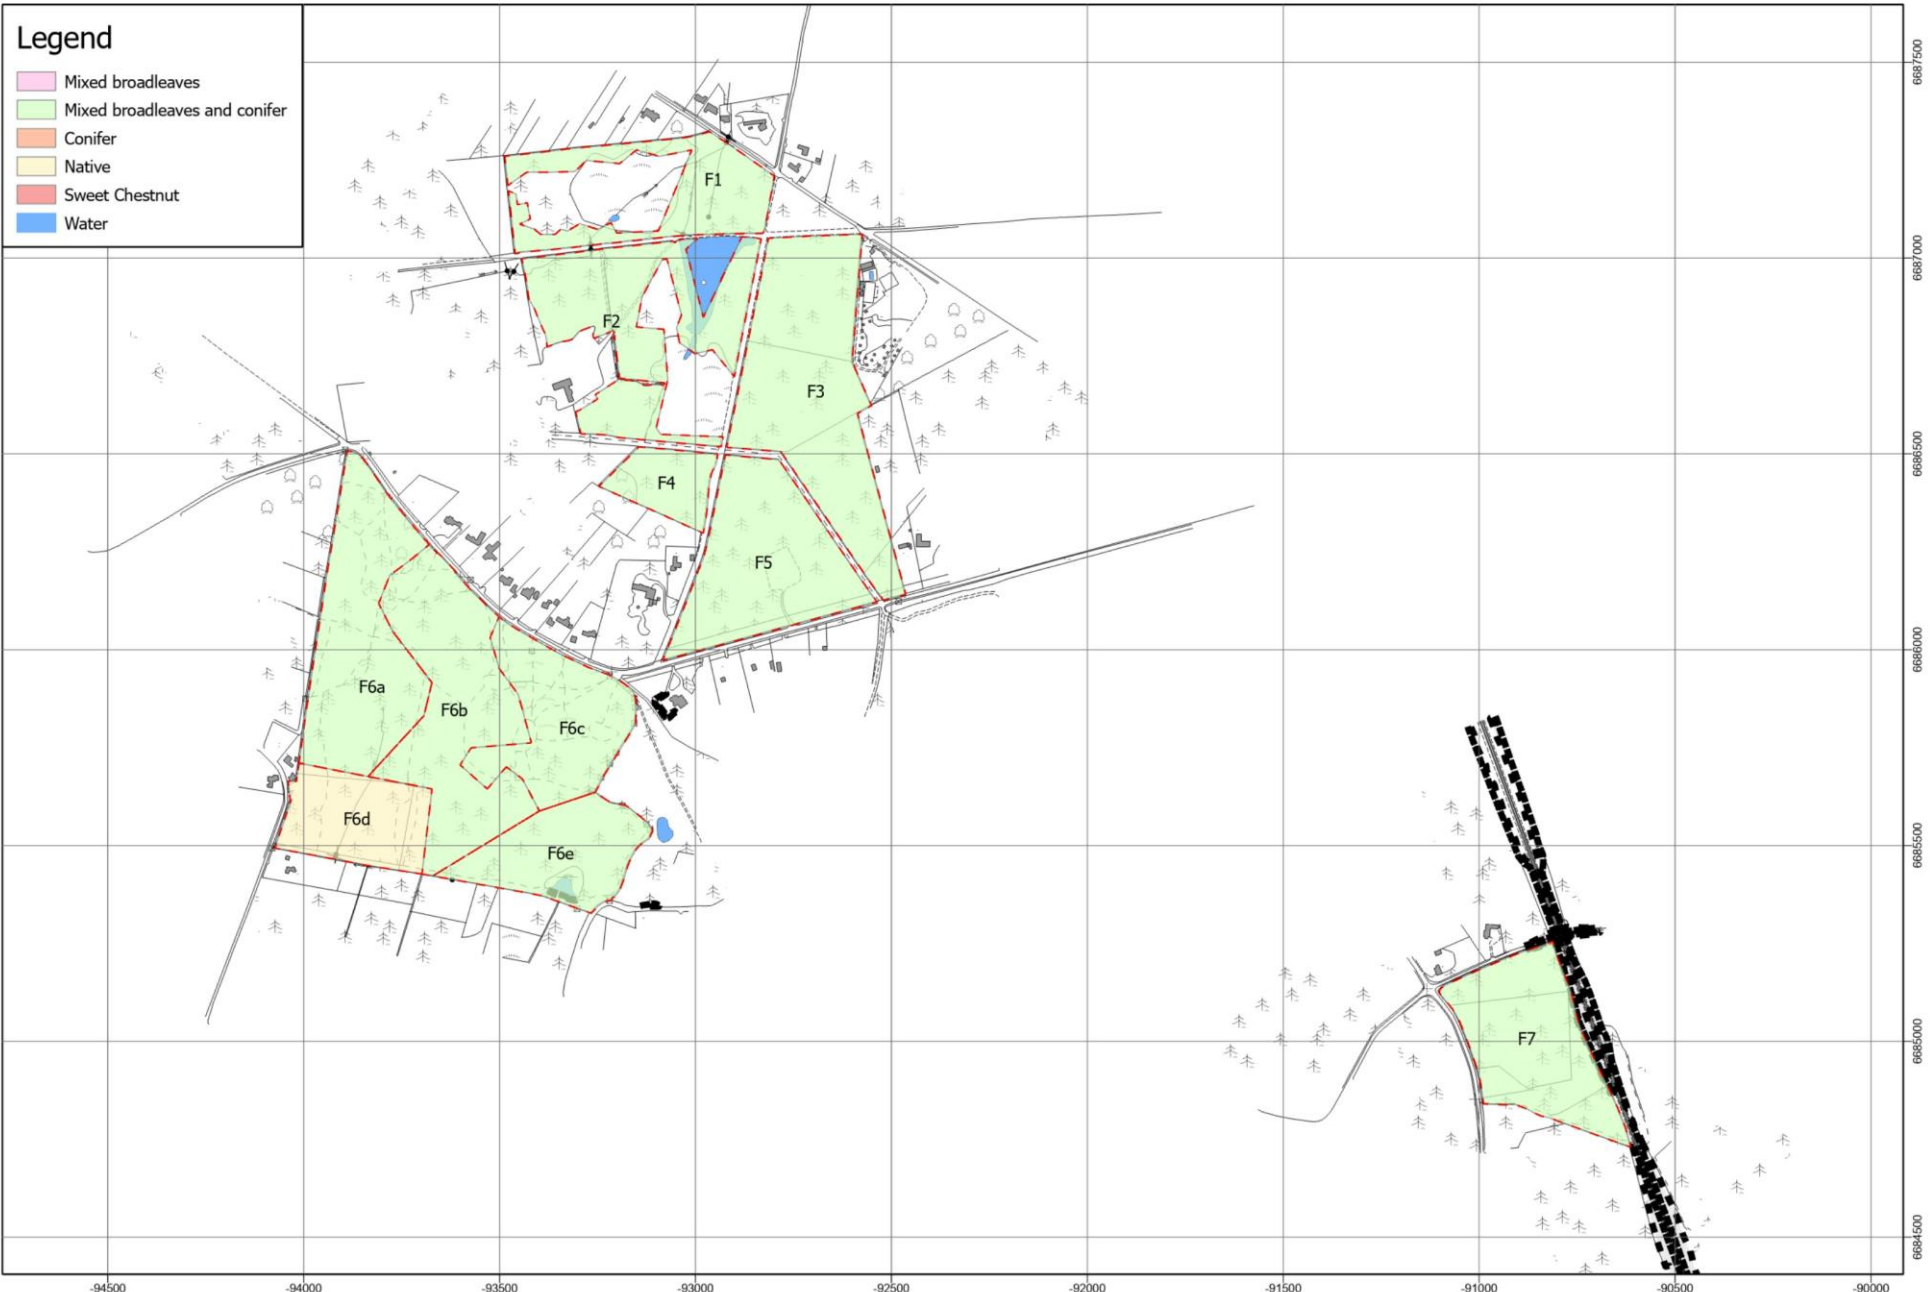

Surrey Hills Woodland Management Plan - Abinger Roughs - Compartments and Woodland type

Surrey Hills Woodland Management Plan - Box Hill - Compartments and Woodland type

Surrey Hills Woodland Management Plan -Chapel Farm- Compartments and Woodland type

 Surrey Hills Woodland Management Plan - Denbies Hillside - Compartments and Woodland type

 Surrey Hills Woodland Management Plan - Emley Farm - Compartments and Woodland type

Surrey Hills Woodland Management Plan - Finchampstead Ridges - Compartments and Woodland type

 Surrey Hills Woodland Management Plan - Hatchlands Park - Compartments and Woodland type

Surrey Hills Woodland Management Plan - Headley Heath - Compartments and Woodland type

0 0.75 1.5 Km
Scale: 1:22,000 at A3

Scale: 1:24,000 at A3

 Surrey Hills Woodland Management Plan - Hydon's Ball and Heath - Compartments and Woodland type

Surrey Hills Woodland Management Plan - Little Kings Wood - Compartments and Woodland type