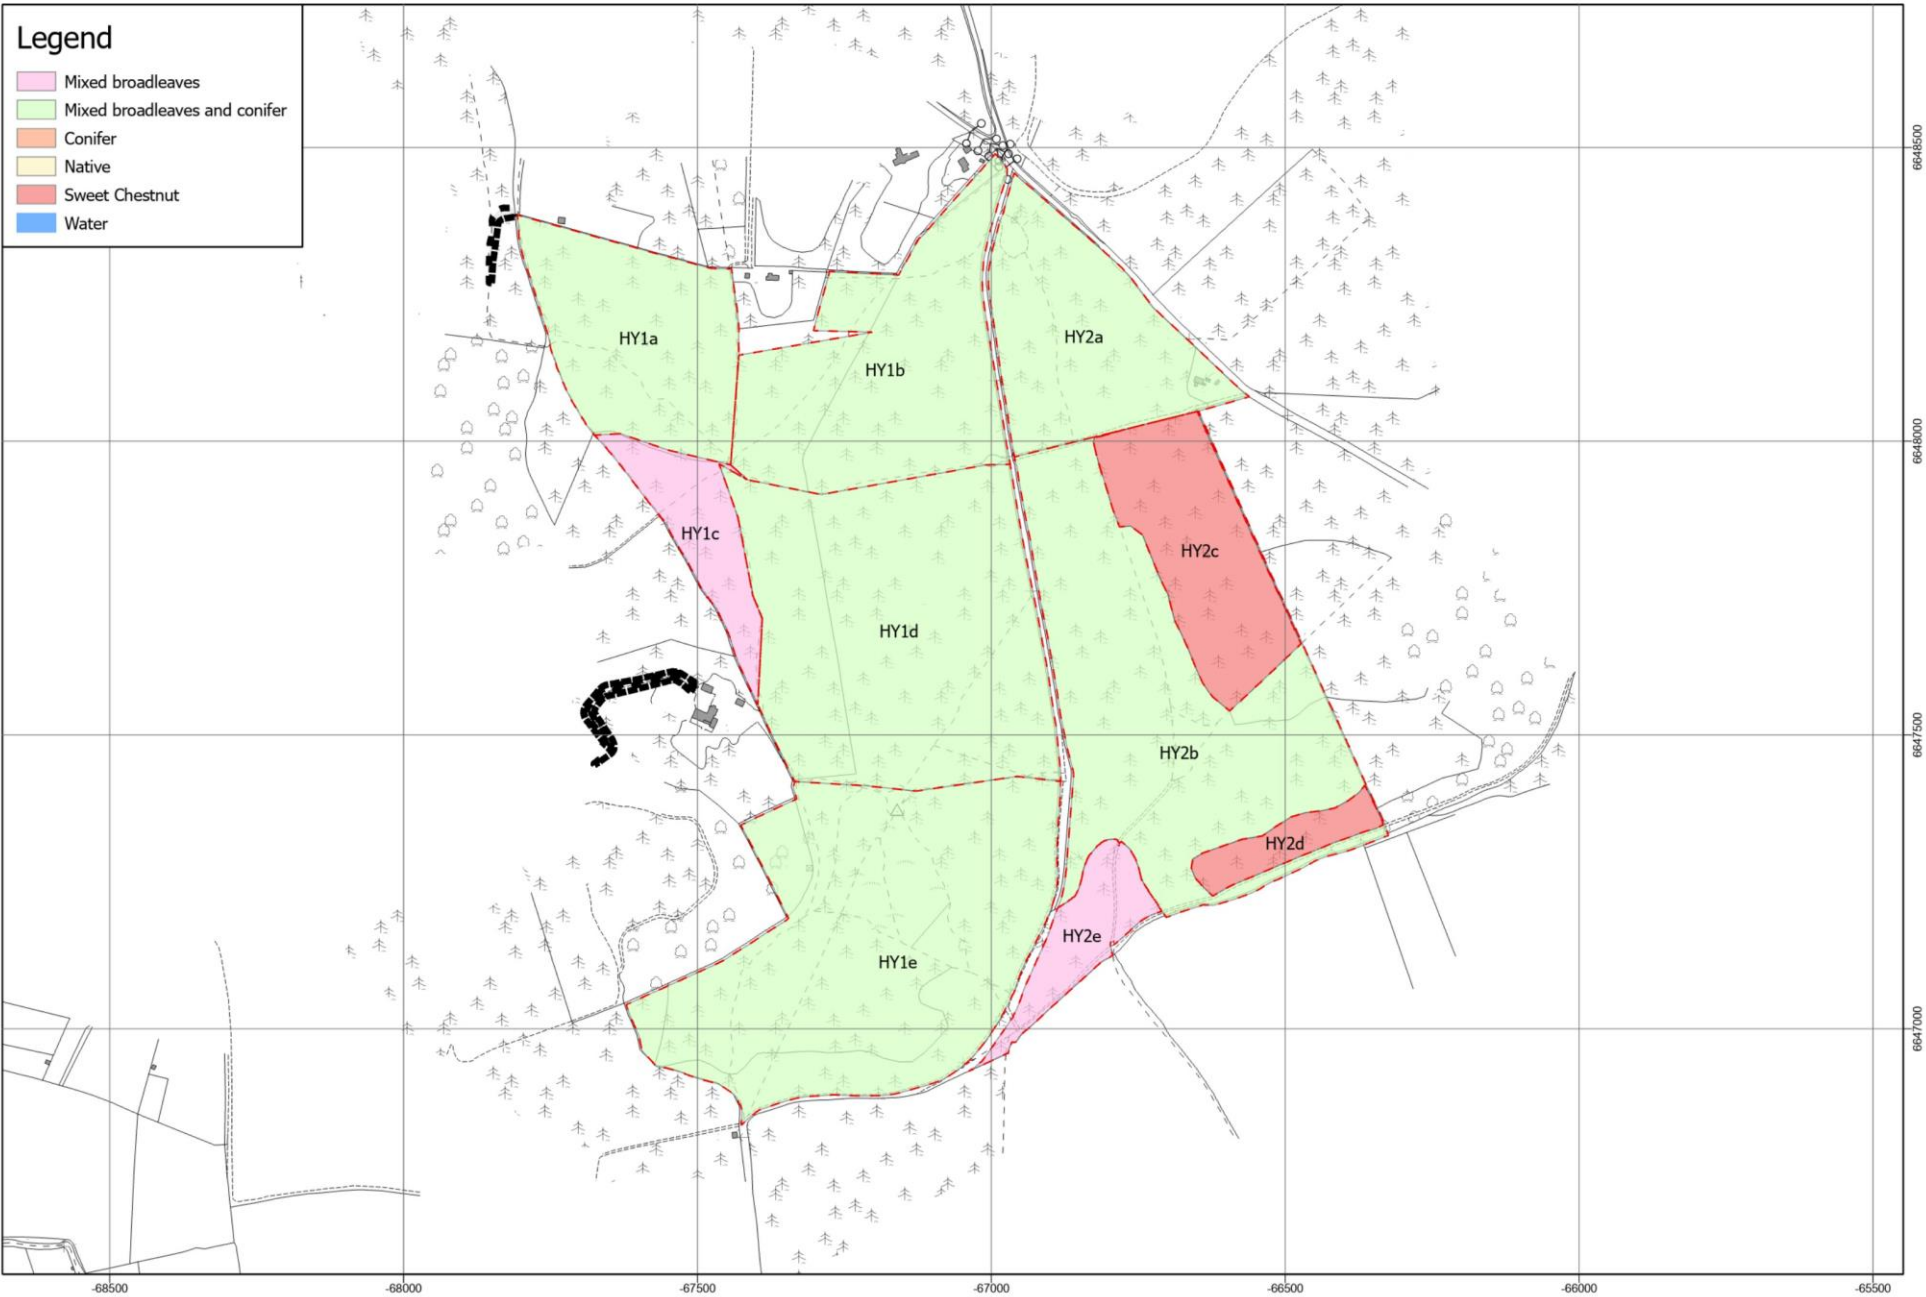

 Surrey Hills Woodland Management Plan - Hatchlands Park - Compartments and Woodland type

Surrey Hills Woodland Management Plan - Headley Heath - Compartments and Woodland type

0 0.75 1.5 Km
Scale: 1:22,000 at A3

Legend

- Mixed broadleaves
- Mixed broadleaves and conifer
- Conifer
- Native
- Sweet Chestnut
- Water

Surrey Hills Woodland Management Plan - Holmwood Common - Compartments and Woodland type

0 0.75 1.5 Km

Scale: 1:24,000 at A3

 Surrey Hills Woodland Management Plan - Hydon's Ball and Heath - Compartments and Woodland type

Surrey Hills Woodland Management Plan - Little Kings Wood - Compartments and Woodland type

0 0.13 0.25 Km
Scale: 1:4,000 at A3

 **Surrey Hills Woodland Management Plan - Netley Park - Compartments and Woodland type**

 Surrey Hills Woodland Management Plan - Oxted Downs - Compartments and Woodland type