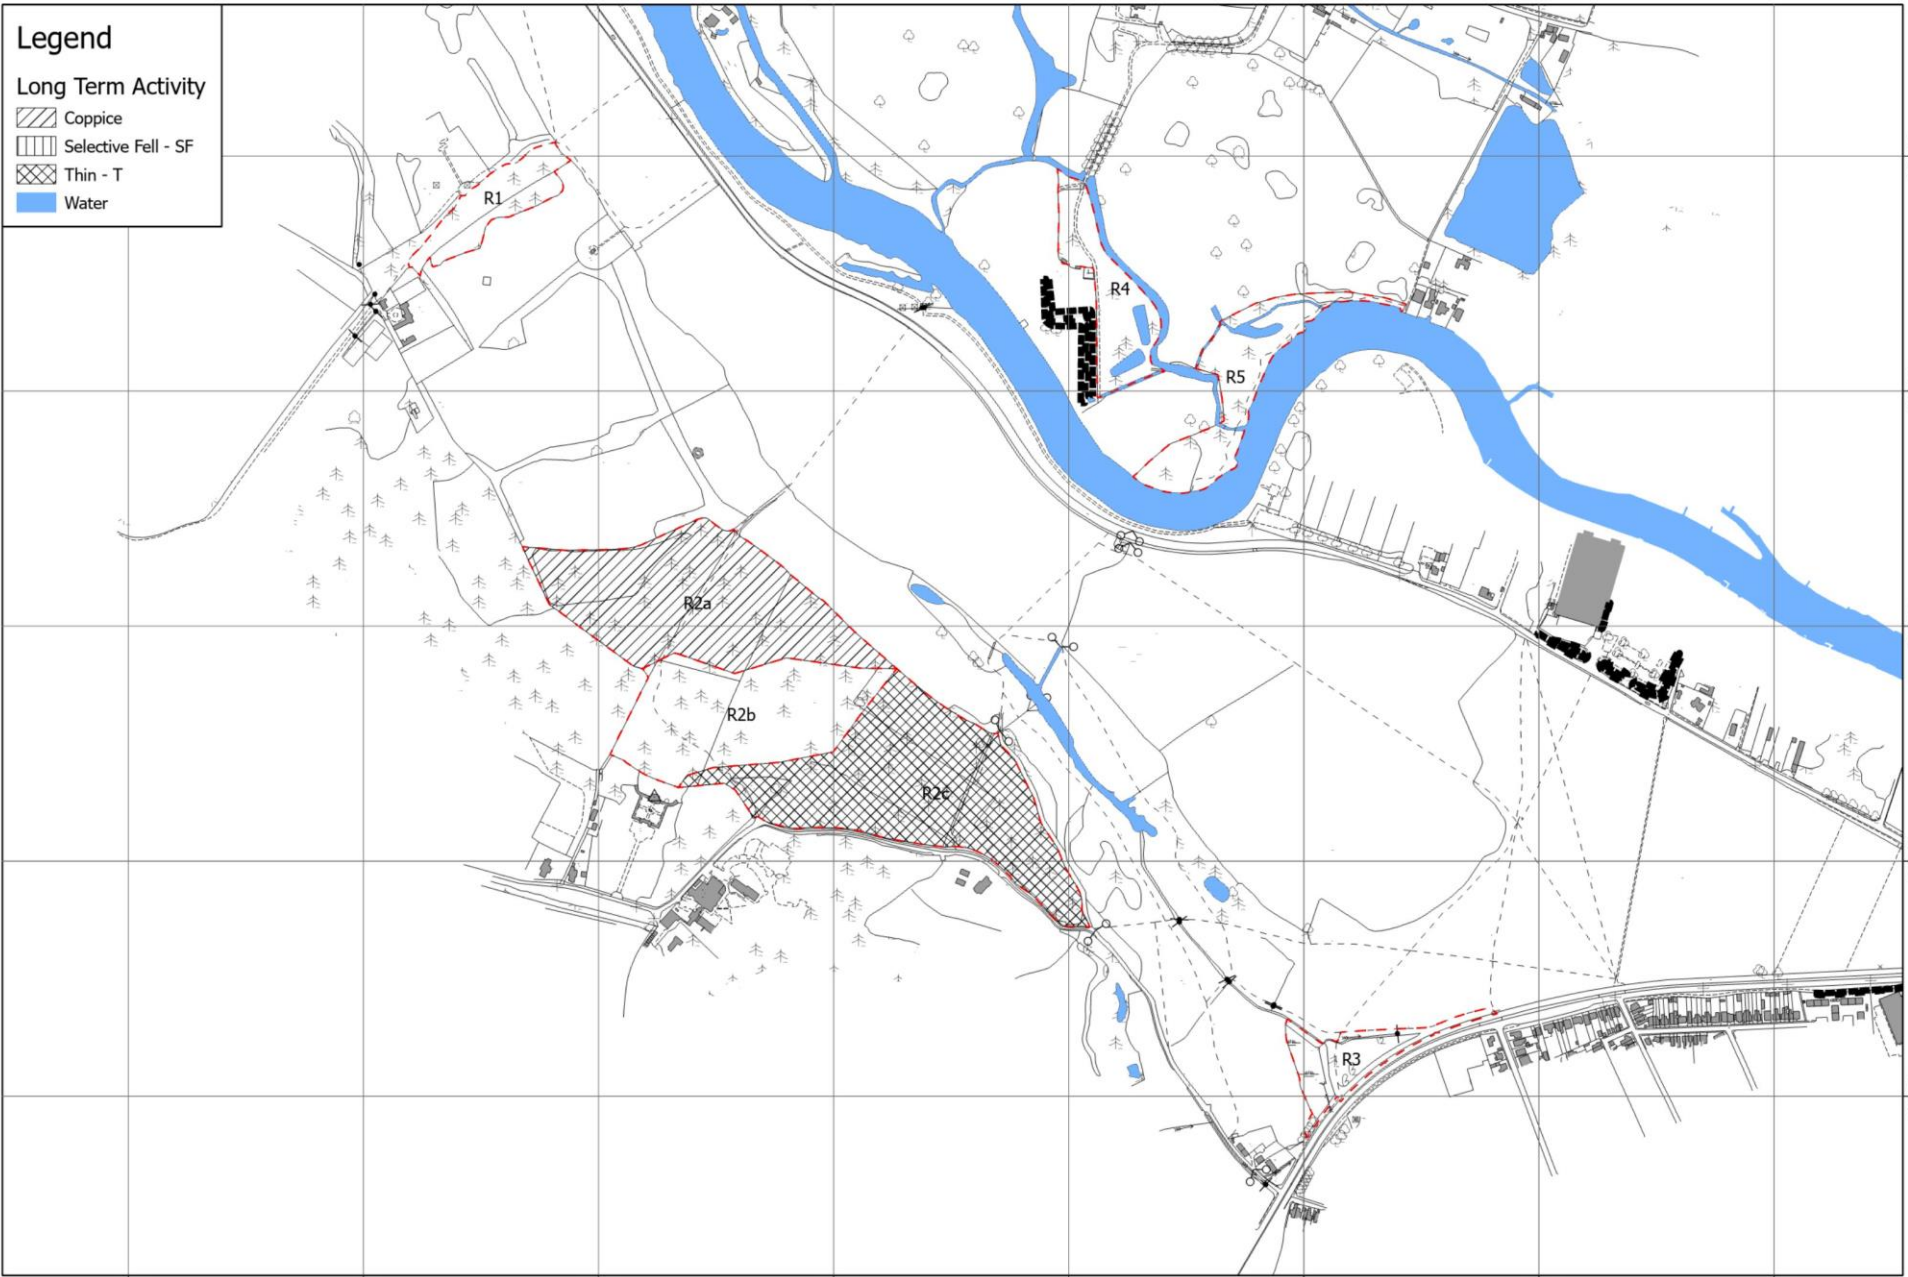

Surrey Hills Woodland Management Plan - Runnymede - Long Term Activity