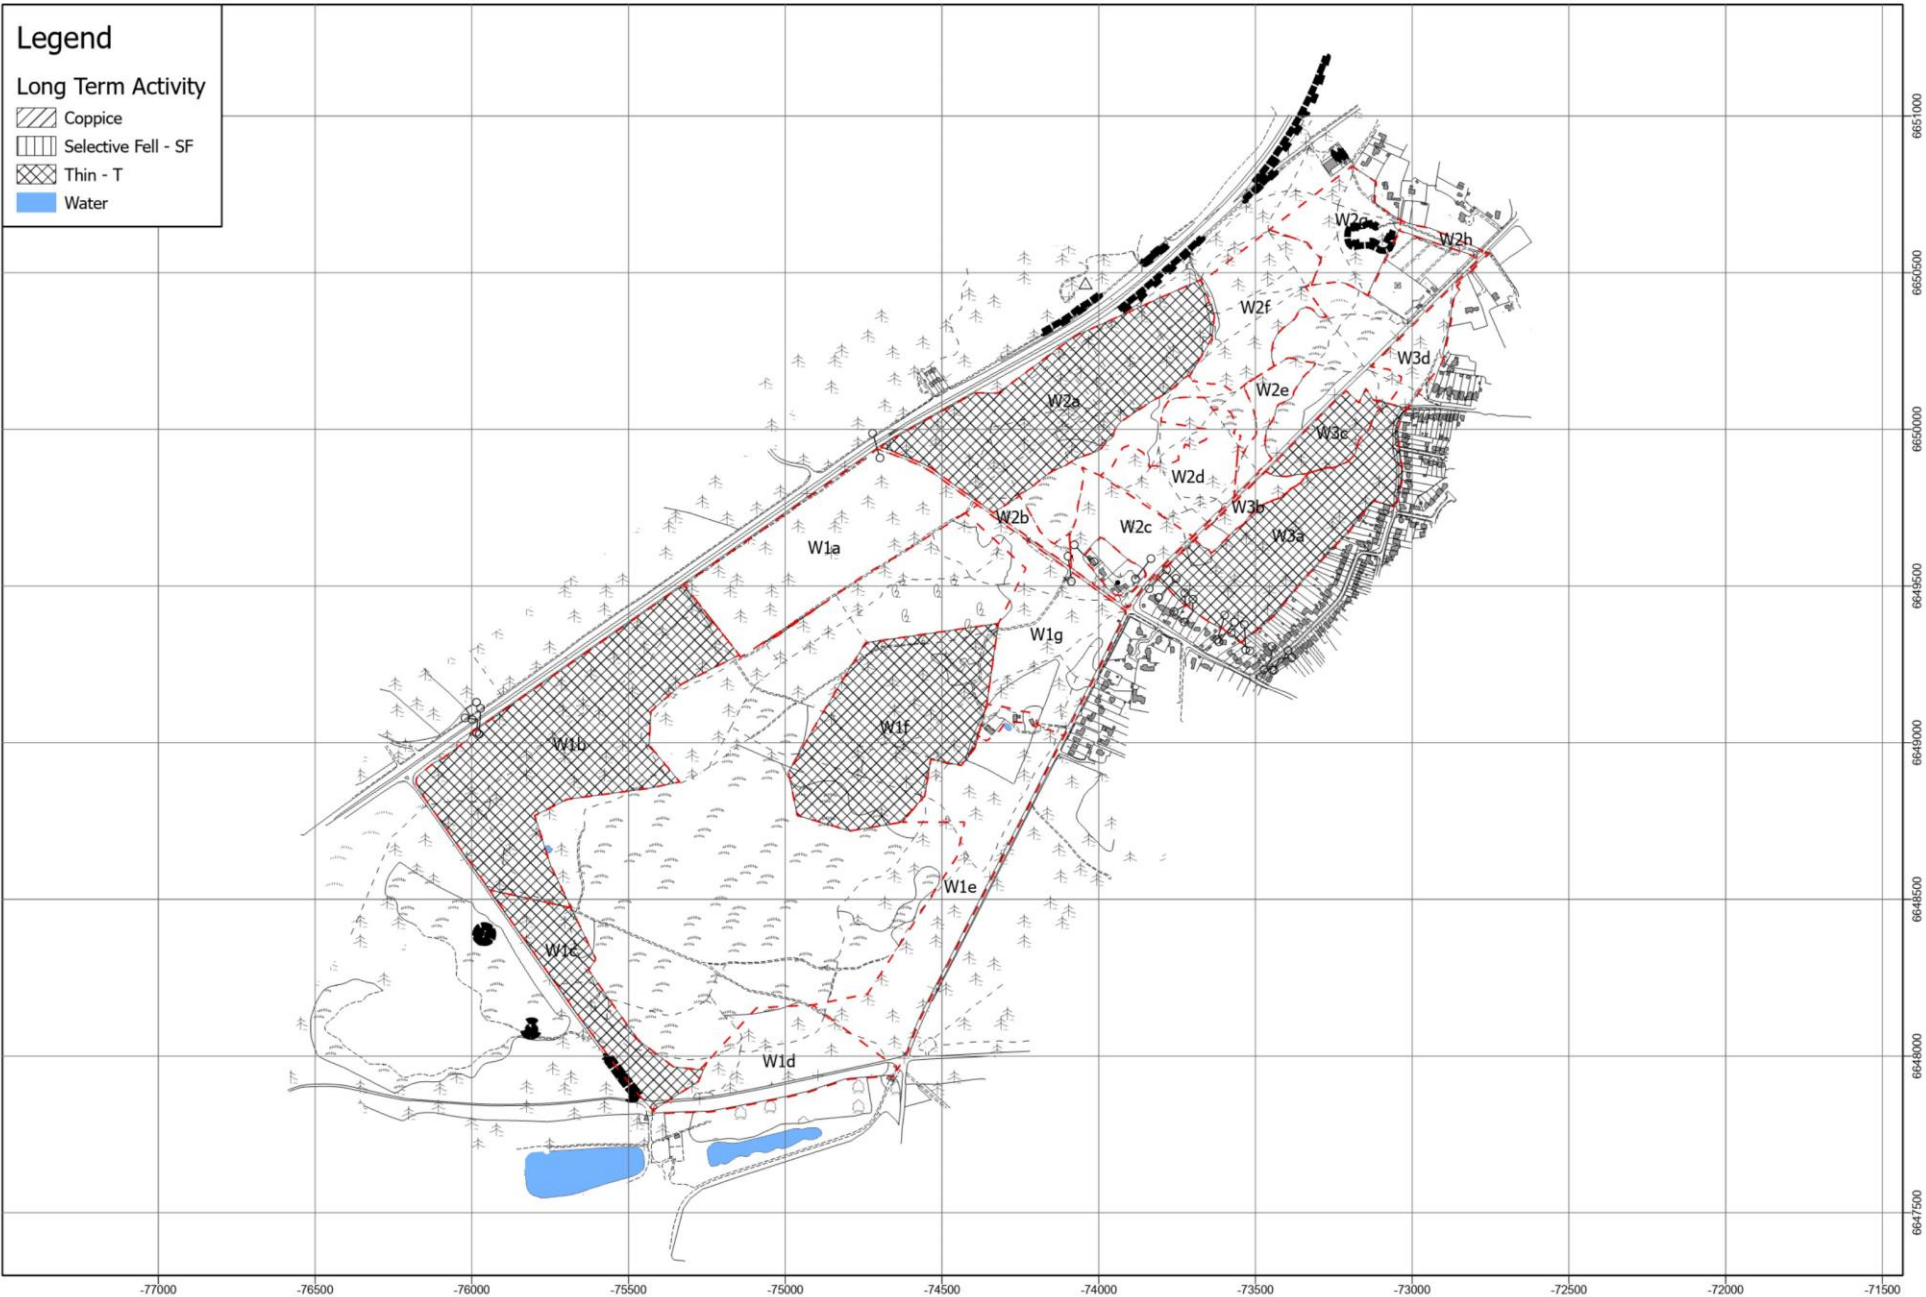

 Surrey Hills Woodland Management Plan - Abinger Roughts - Long Term Activity

Legend

Long Term Activity

-  Coppice
-  Selective Fell - SF
-  Thin - T
-  Water

 Surrey Hills Woodland Management Plan - Box Hill - Long Term Activity

 Surrey Hills Woodland Management Plan - Netley Park - Long Term Activity

 Surrey Hills Woodland Management Plan - Oxted Downs - Long Term Activity

Legend

Long Term Activity

-  Coppice
-  Selective Fell - SF
-  Thin - T
-  Water

Surrey Hills Woodland Management Plan - Reigate Hill and Gatton Park - Long Term Activity

 Surrey Hills Woodland Management Plan - Runnymede - Long Term Activity

Surrey Hills Woodland Management Plan - Winkworth Arboretum - Long Term Activity

Surrey Hills Woodland Management Plan - Witley and Milford Commons - Long Term Activity