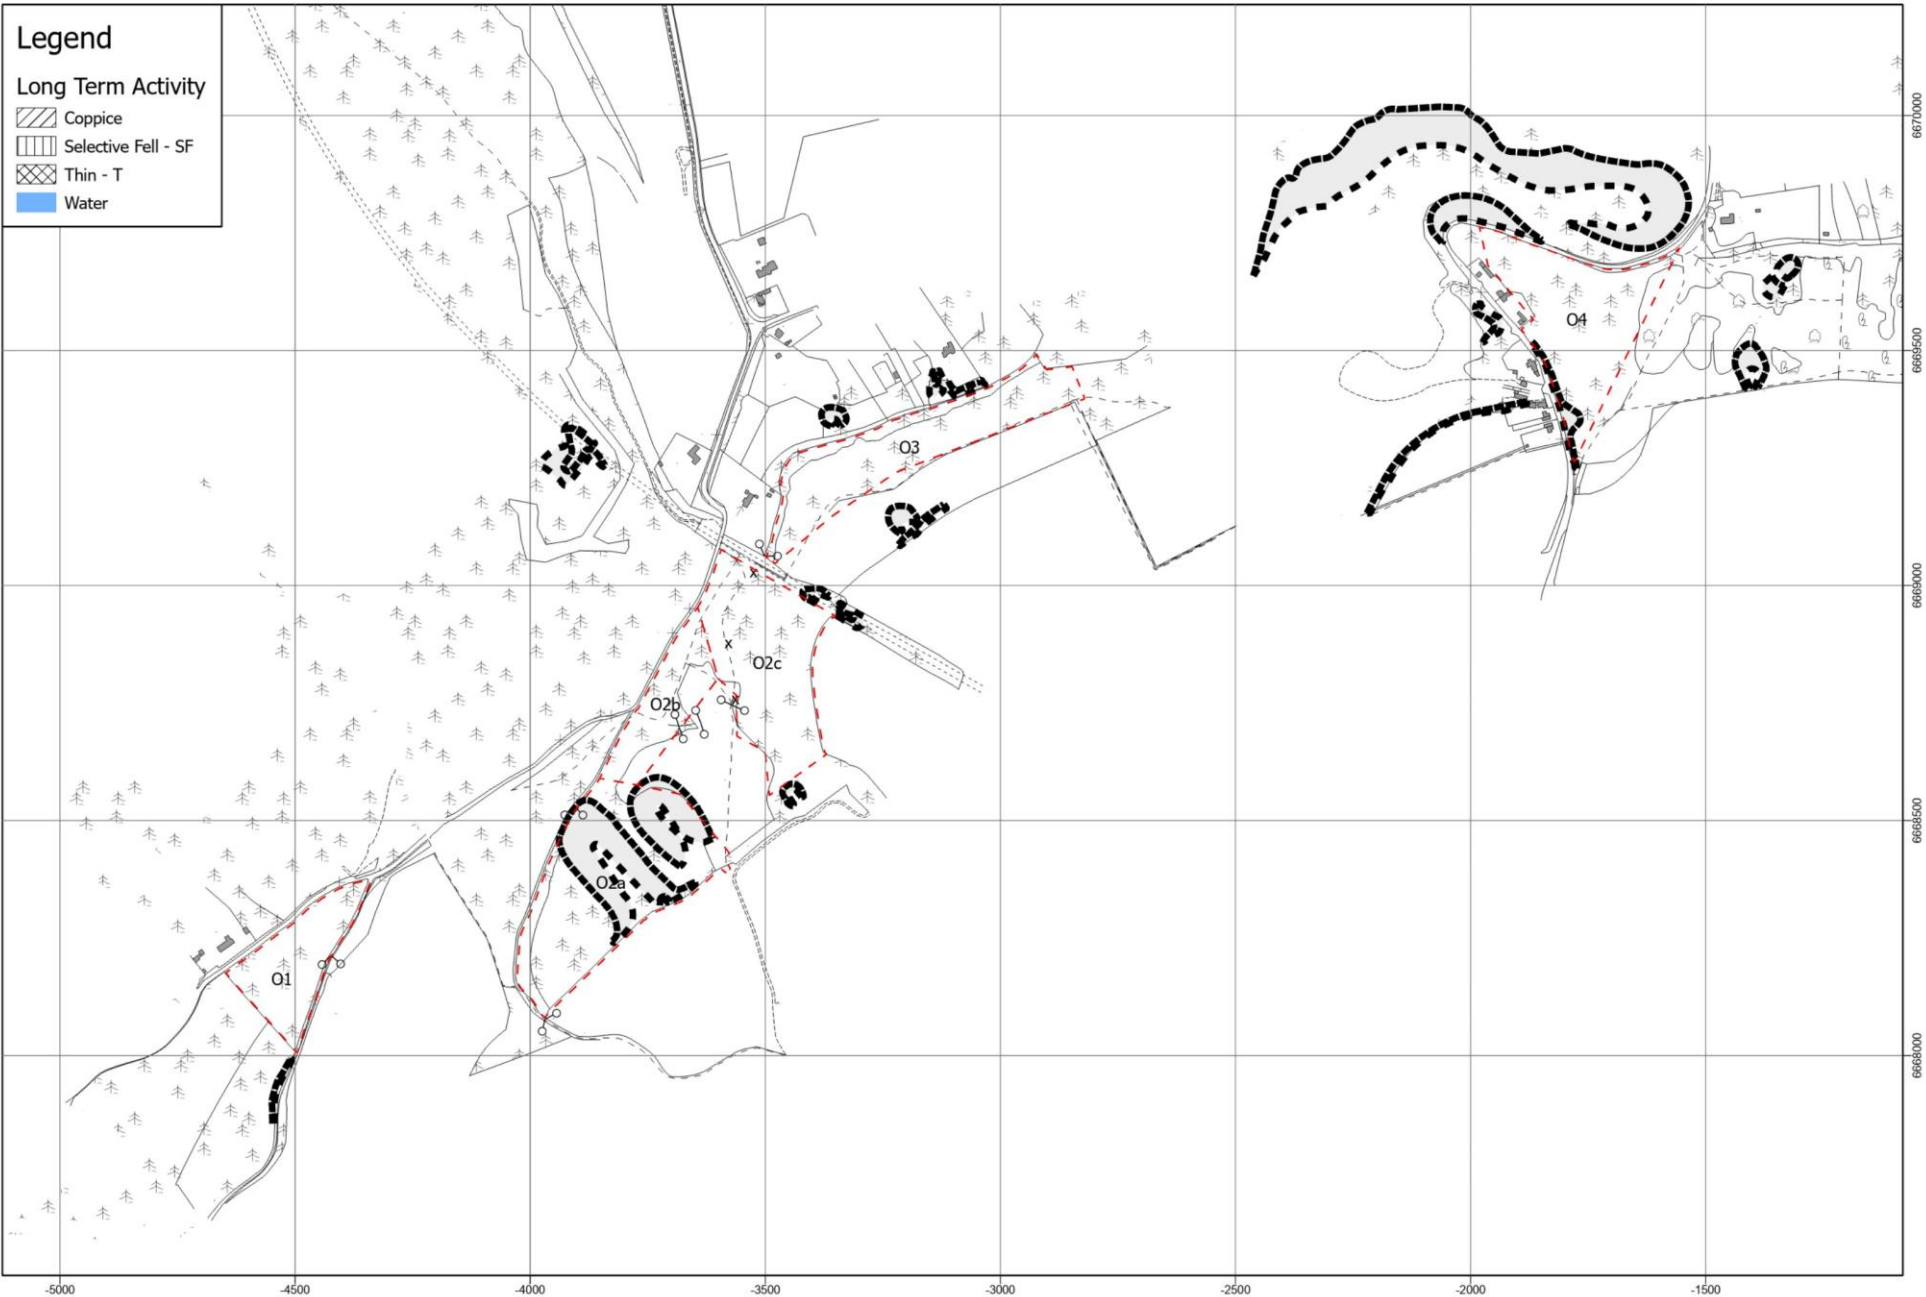

 Surrey Hills Woodland Management Plan - Abinger Roughts - Long Term Activity

Legend

Long Term Activity

-  Coppice
-  Selective Fell - SF
-  Thin - T
-  Water

 Surrey Hills Woodland Management Plan - Box Hill - Long Term Activity

 Surrey Hills Woodland Management Plan - Finchampstead Ridges - Long Term Activity

Surrey Hills Woodland Management Plan - Hatchlands Park - Long Term Activity

 Surrey Hills Woodland Management Plan - Headley Heath - Long Term Activity

Surrey Hills Woodland Management Plan - Holmwood Common - Long Term Activity

 Surrey Hills Woodland Management Plan - Hydon's Ball and Heath - Long Term Activity

 Surrey Hills Woodland Management Plan - Little Kings Wood - Long Term Activity

 Surrey Hills Woodland Management Plan - Netley Park - Long Term Activity

 Surrey Hills Woodland Management Plan - Oxted Downs - Long Term Activity

Legend

Long Term Activity

-  Coppice
-  Selective Fell - SF
-  Thin - T
-  Water