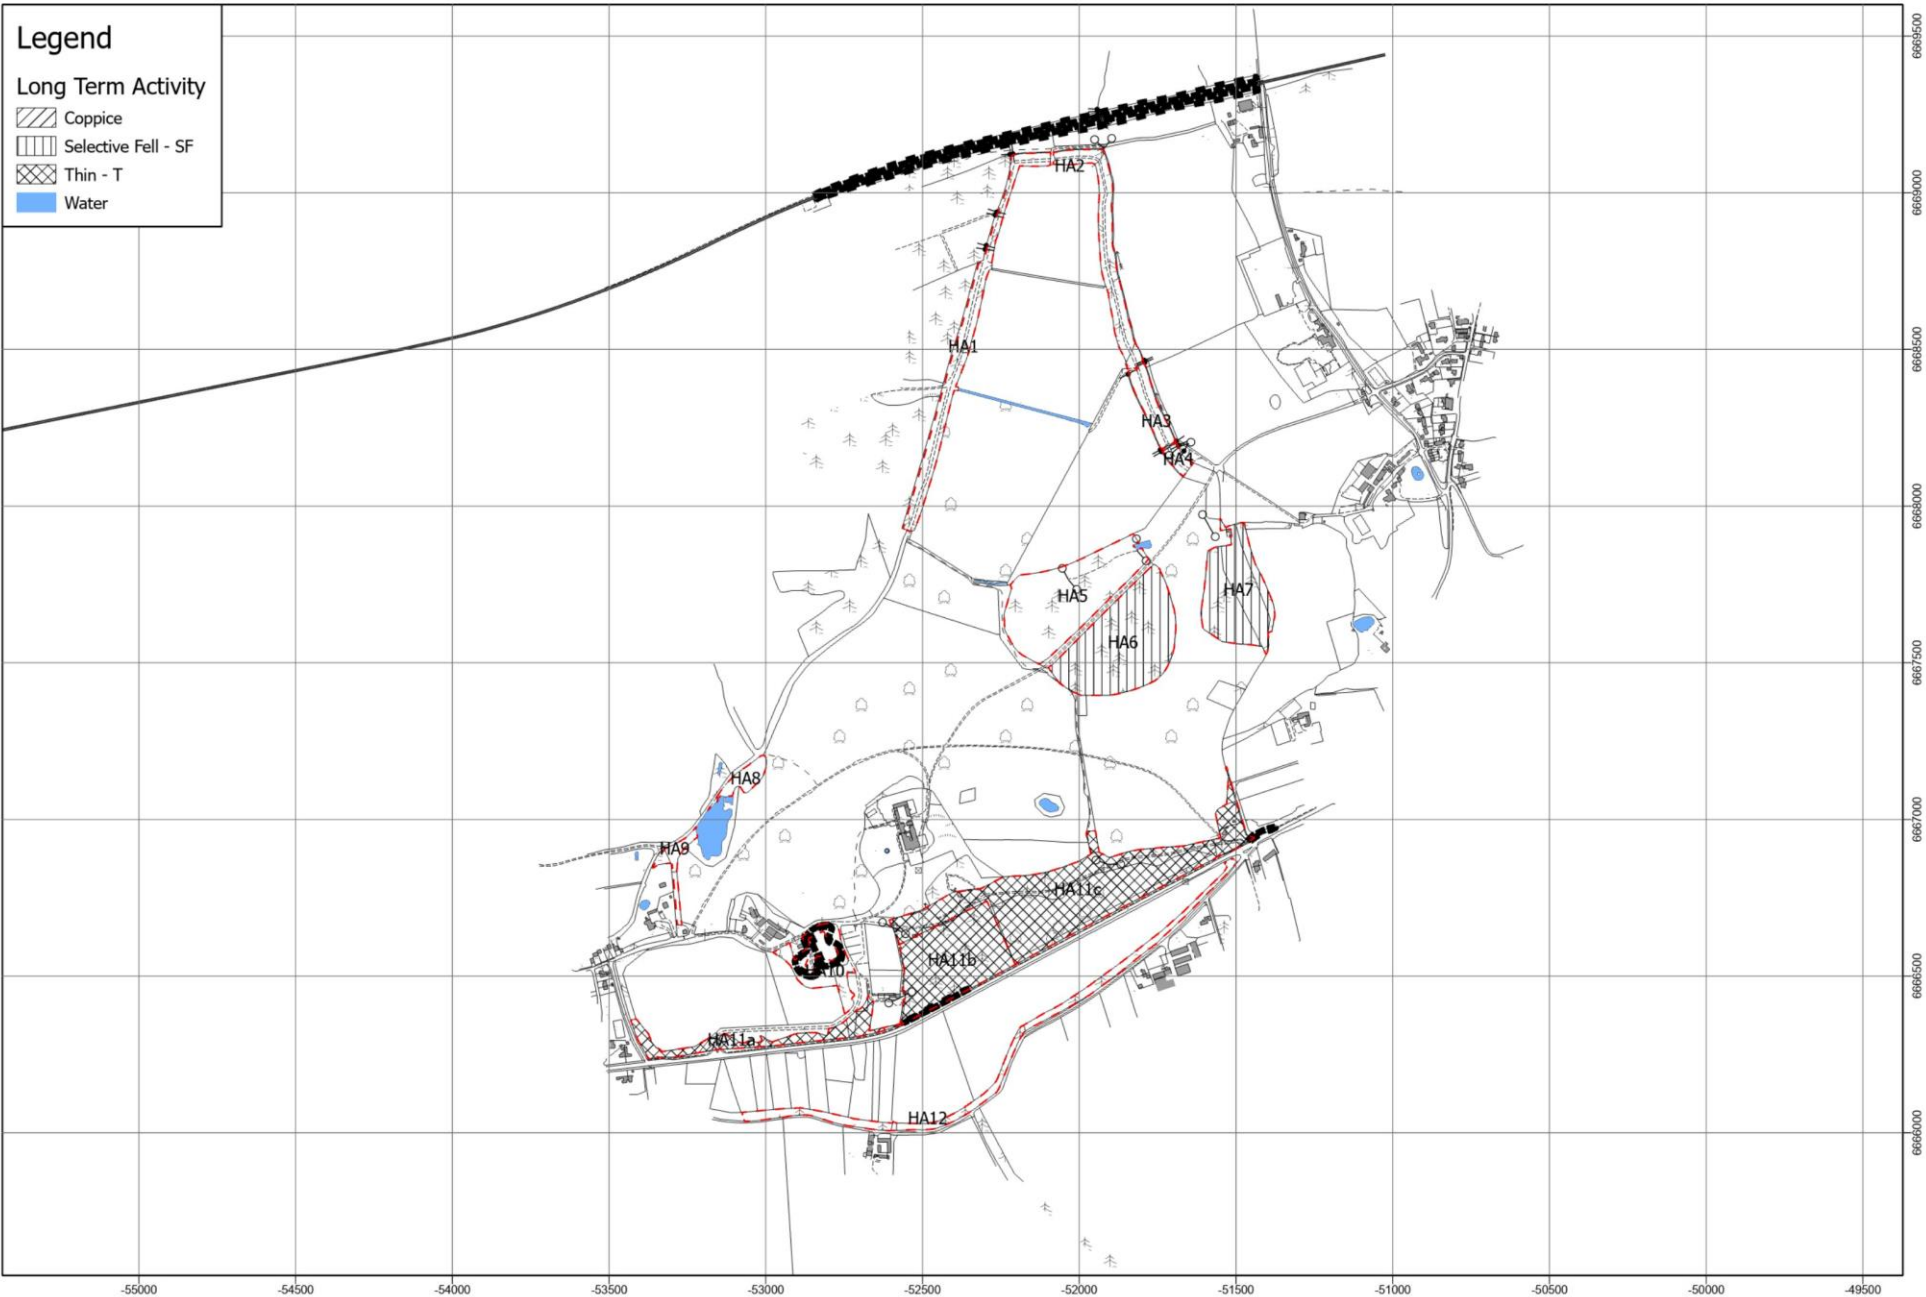

 Surrey Hills Woodland Management Plan - Abinger Roughts - Long Term Activity

Legend

Long Term Activity

-  Coppice
-  Selective Fell - SF
-  Thin - T
-  Water

 Surrey Hills Woodland Management Plan - Box Hill - Long Term Activity

Surrey Hills Woodland Management Plan - Chapel Farm - Long Term Activity

0 0.03 0.07 0.13 Km
Scale: 1:2,000 at A3

 Surrey Hills Woodland Management Plan - Denbies Hillside - Long Term Activity

 Surrey Hills Woodland Management Plan - Emley Farm - Long Term Activity

 Surrey Hills Woodland Management Plan - Finchampstead Ridges - Long Term Activity

Surrey Hills Woodland Management Plan - Hatchlands Park - Long Term Activity

 Surrey Hills Woodland Management Plan - Headley Heath - Long Term Activity

 Surrey Hills Woodland Management Plan - Netley Park - Long Term Activity

 Surrey Hills Woodland Management Plan - Oxted Downs - Long Term Activity

Legend

Long Term Activity

-  Coppice
-  Selective Fell - SF
-  Thin - T
-  Water