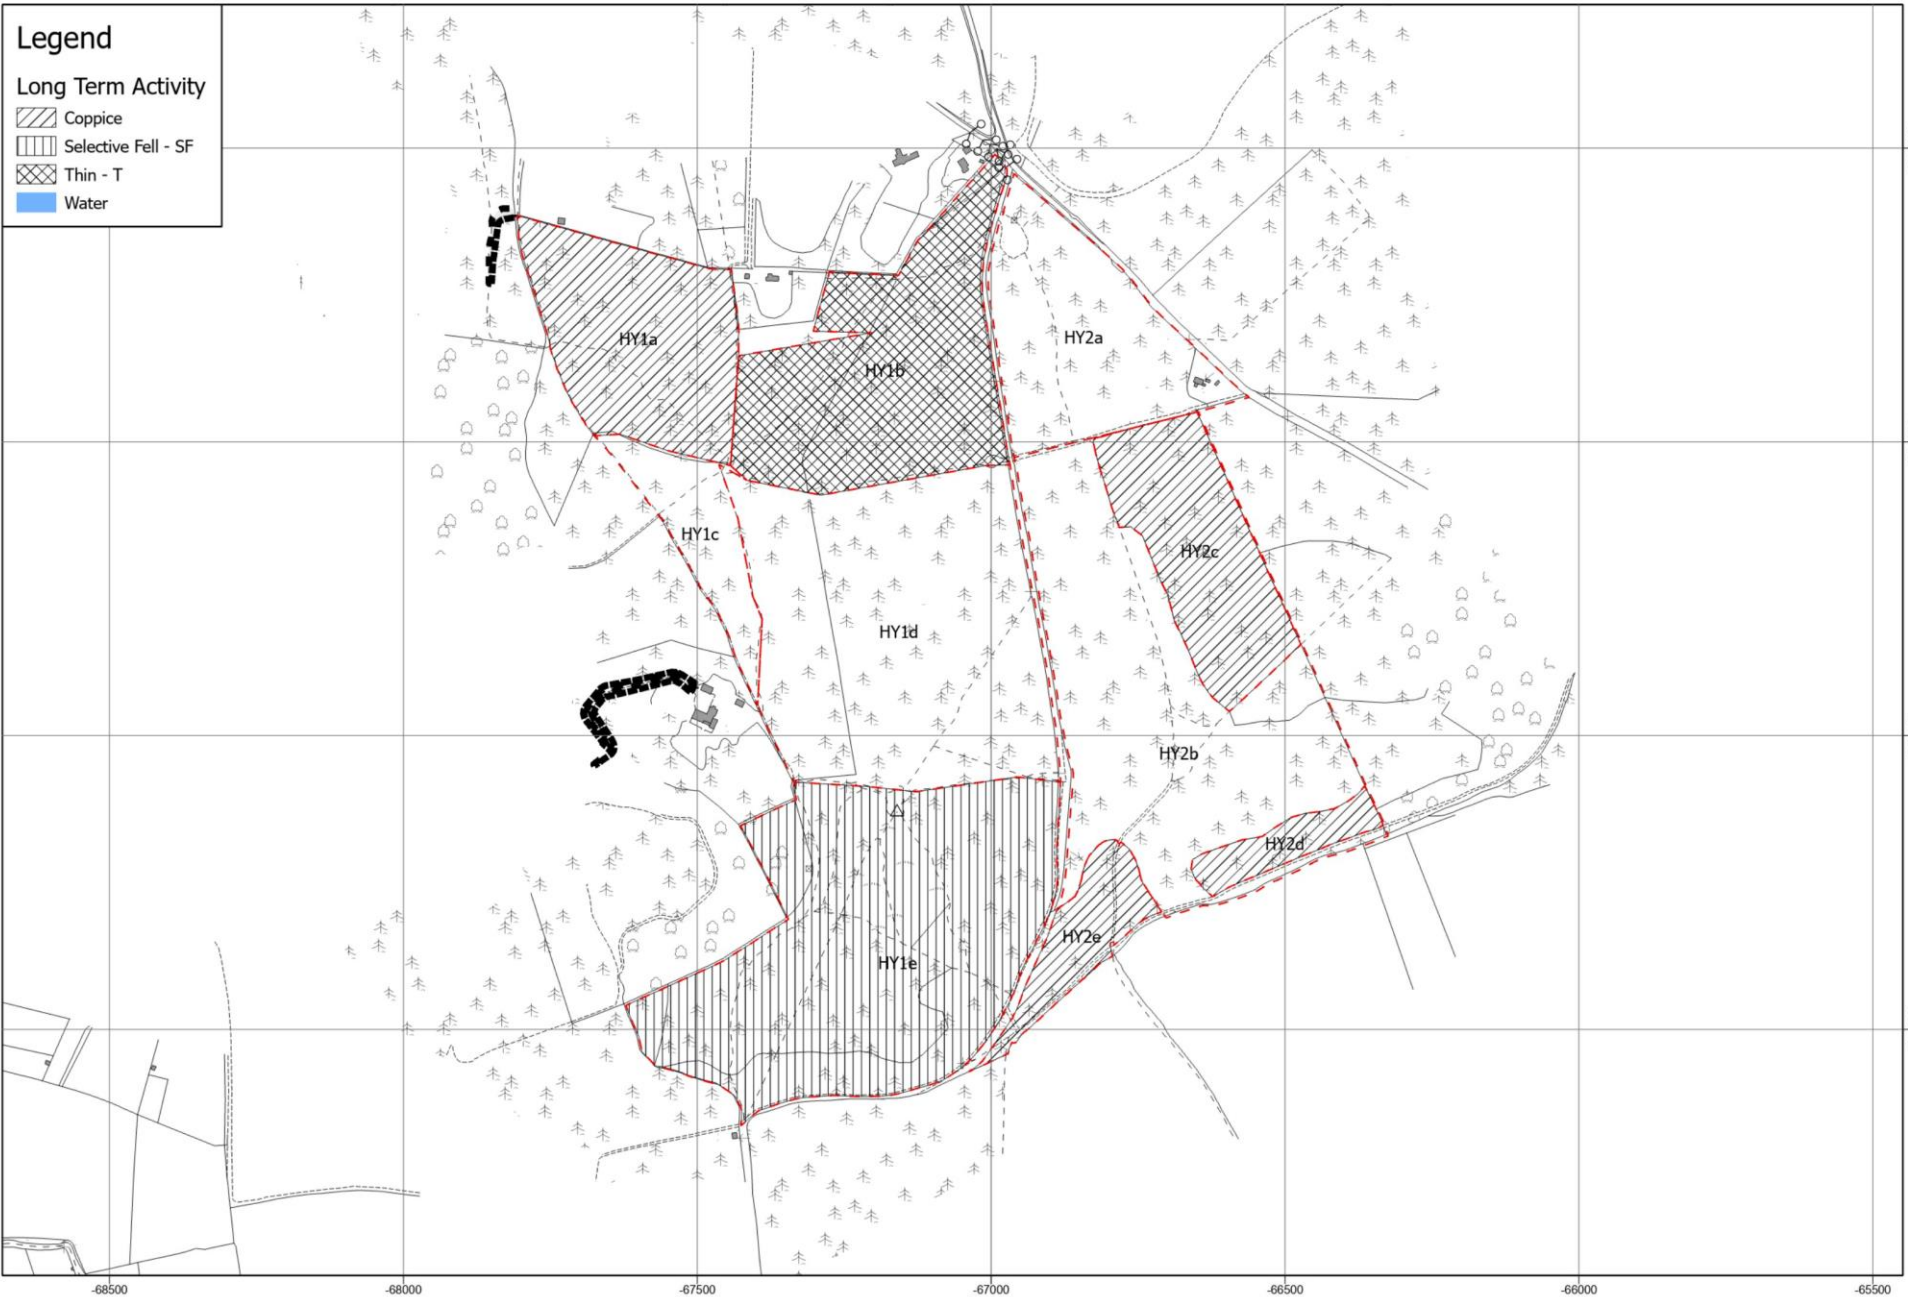

 Surrey Hills Woodland Management Plan - Abinger Roughts - Long Term Activity

Legend

Long Term Activity

-  Coppice
-  Selective Fell - SF
-  Thin - T
-  Water

 Surrey Hills Woodland Management Plan - Box Hill - Long Term Activity

Surrey Hills Woodland Management Plan - Chapel Farm - Long Term Activity

0 0.03 0.07 0.13 Km
Scale: 1:2,000 at A3

 Surrey Hills Woodland Management Plan - Denbies Hillside - Long Term Activity

 Surrey Hills Woodland Management Plan - Emley Farm - Long Term Activity

 Surrey Hills Woodland Management Plan - Finchampstead Ridges - Long Term Activity

Surrey Hills Woodland Management Plan - Hatchlands Park - Long Term Activity

 Surrey Hills Woodland Management Plan - Headley Heath - Long Term Activity

Surrey Hills Woodland Management Plan - Holmwood Common - Long Term Activity

 Surrey Hills Woodland Management Plan - Hydon's Ball and Heath - Long Term Activity

 Surrey Hills Woodland Management Plan - Little Kings Wood - Long Term Activity