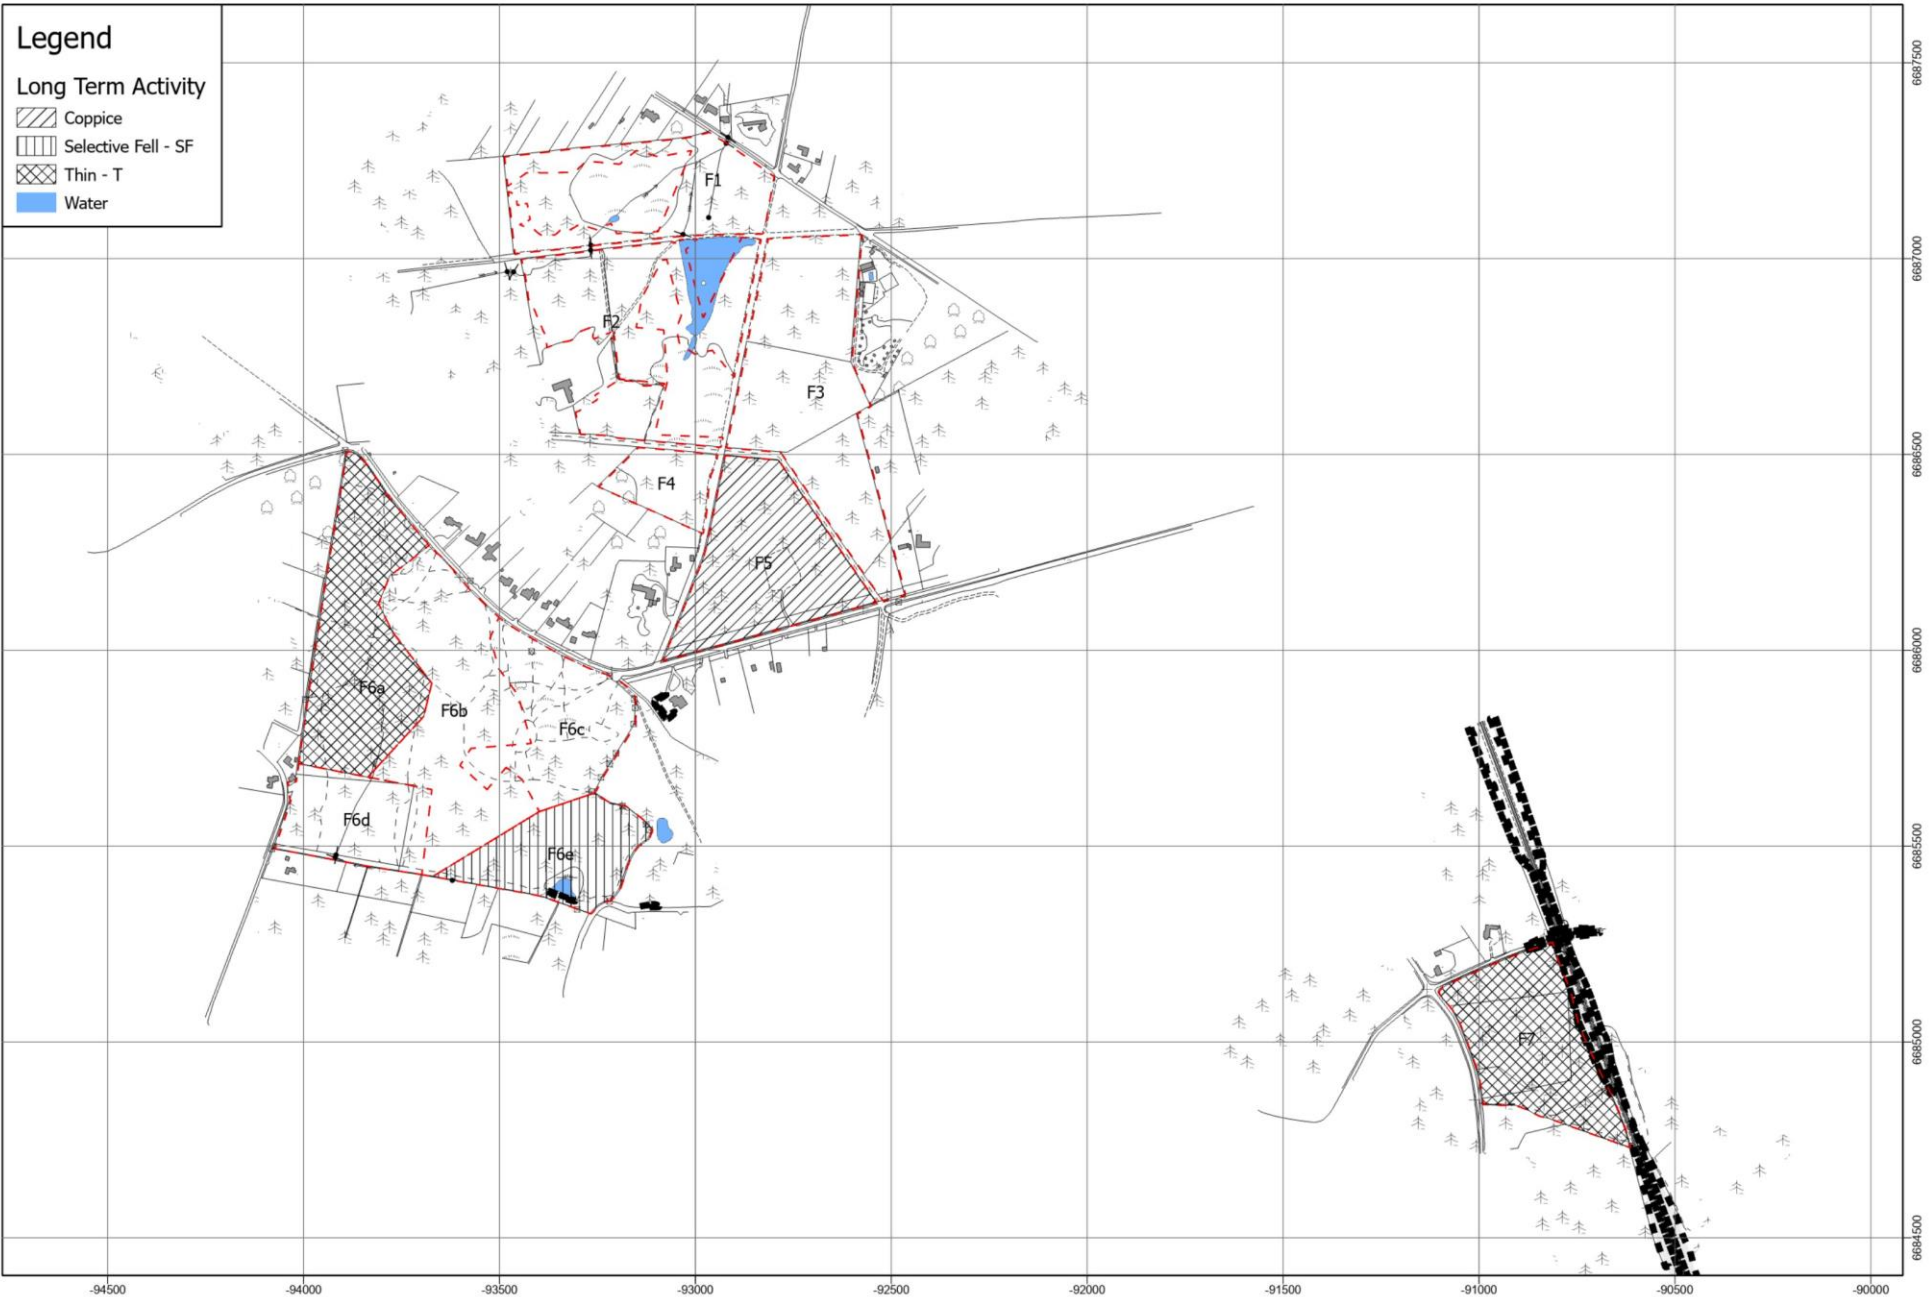

 Surrey Hills Woodland Management Plan - Abinger Roughts - Long Term Activity

Legend

Long Term Activity

-  Coppice
-  Selective Fell - SF
-  Thin - T
-  Water

 Surrey Hills Woodland Management Plan - Box Hill - Long Term Activity

Surrey Hills Woodland Management Plan - Chapel Farm - Long Term Activity

0 0.03 0.07 0.13 Km
Scale: 1:2,000 at A3

 Surrey Hills Woodland Management Plan - Denbies Hillside - Long Term Activity

 Surrey Hills Woodland Management Plan - Emley Farm - Long Term Activity

 Surrey Hills Woodland Management Plan - Finchampstead Ridges - Long Term Activity

Surrey Hills Woodland Management Plan - Hatchlands Park - Long Term Activity

 Surrey Hills Woodland Management Plan - Headley Heath - Long Term Activity

 Surrey Hills Woodland Management Plan - Netley Park - Long Term Activity

 Surrey Hills Woodland Management Plan - Oxted Downs - Long Term Activity

Legend

Long Term Activity

-  Coppice
-  Selective Fell - SF
-  Thin - T
-  Water