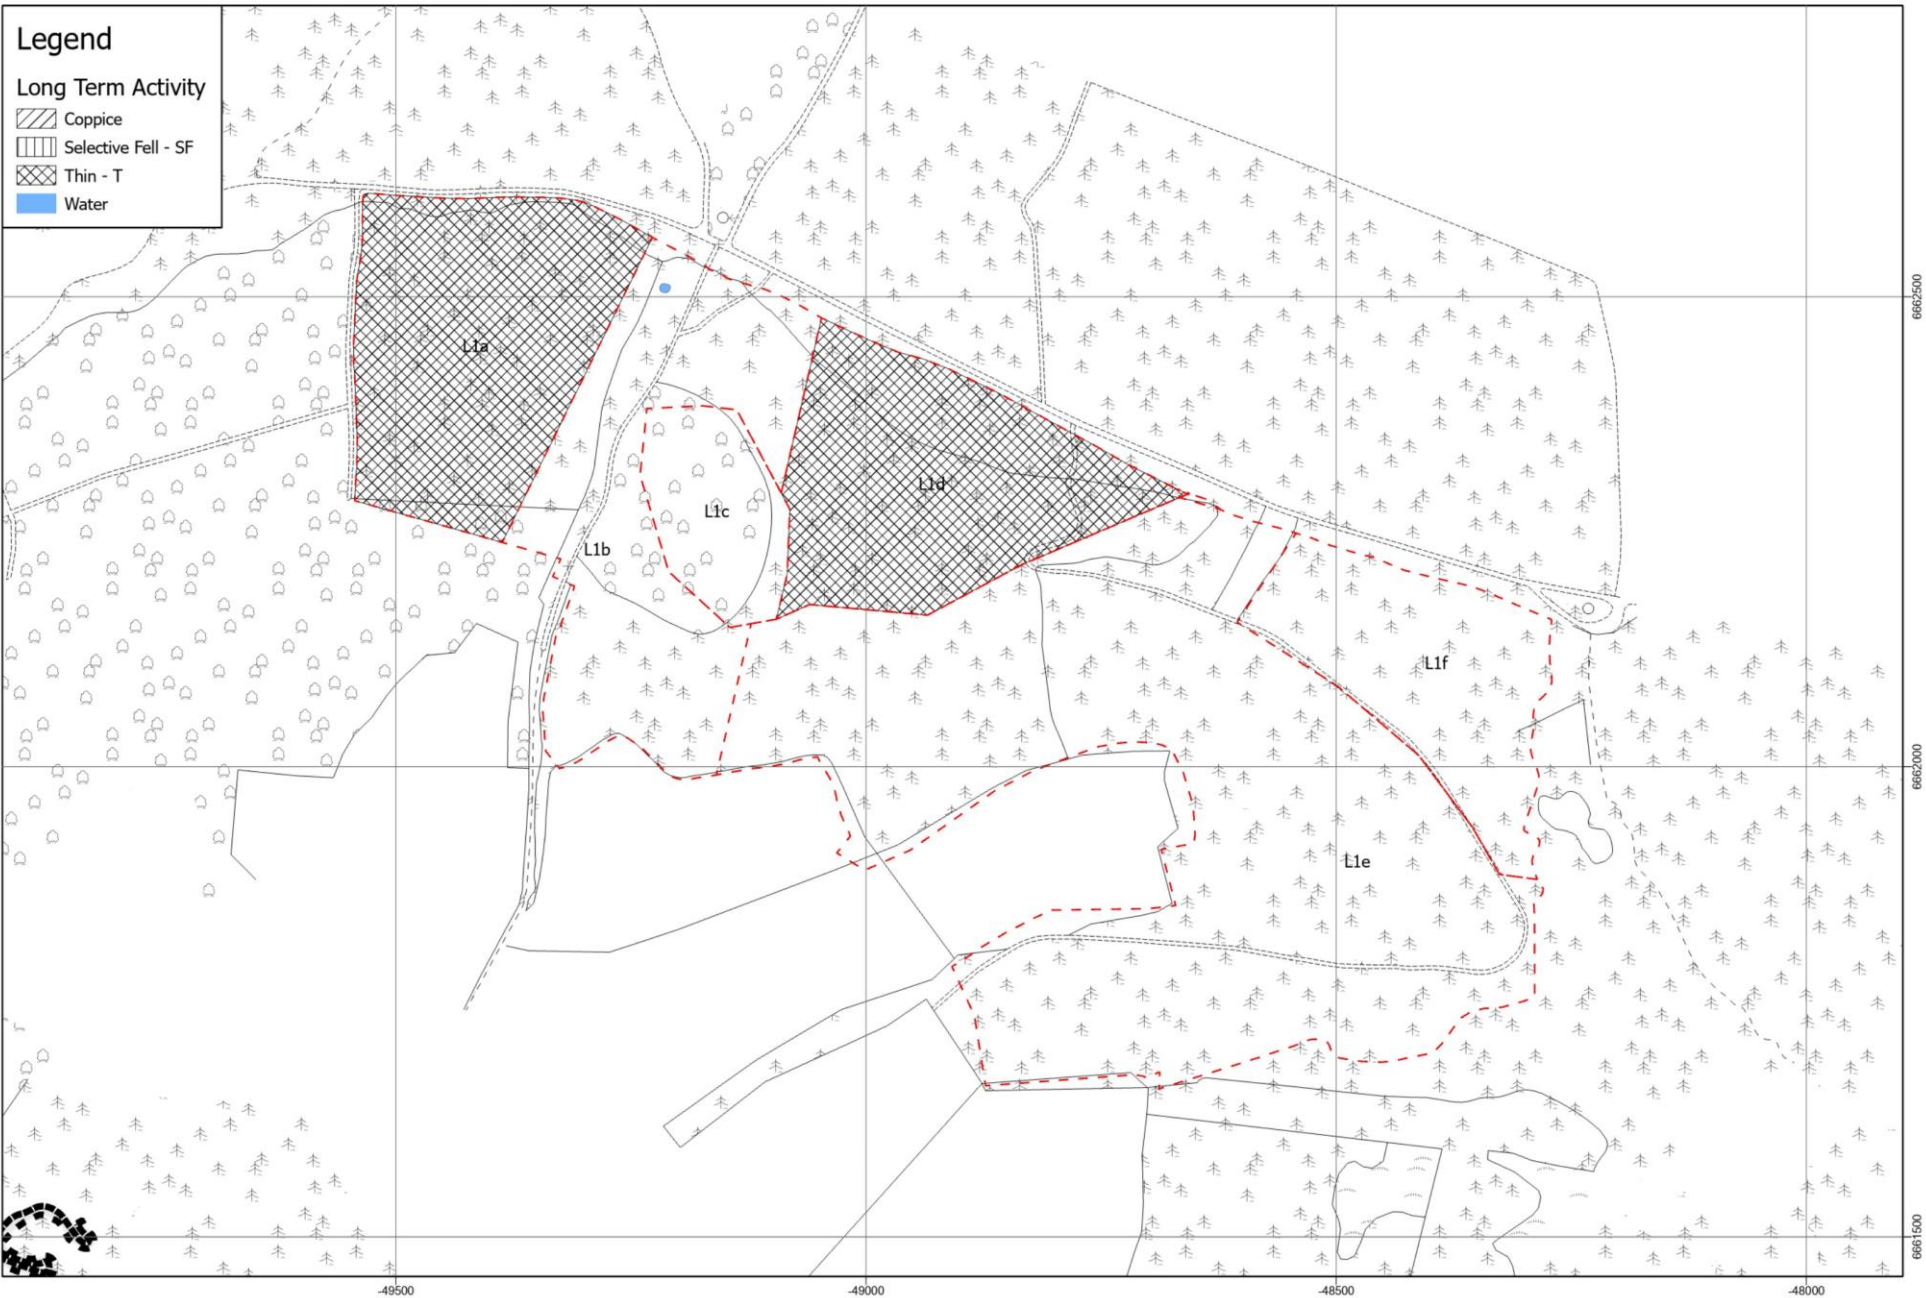

 Surrey Hills Woodland Management Plan - Abinger Roughts - Long Term Activity

Legend

Long Term Activity

-  Coppice
-  Selective Fell - SF
-  Thin - T
-  Water

 Surrey Hills Woodland Management Plan - Box Hill - Long Term Activity

Surrey Hills Woodland Management Plan - Chapel Farm - Long Term Activity

0 0.03 0.07 0.13 Km
Scale: 1:2,000 at A3

 Surrey Hills Woodland Management Plan - Denbies Hillside - Long Term Activity

 Surrey Hills Woodland Management Plan - Emley Farm - Long Term Activity

 Surrey Hills Woodland Management Plan - Finchampstead Ridges - Long Term Activity

Surrey Hills Woodland Management Plan - Hatchlands Park - Long Term Activity

 Surrey Hills Woodland Management Plan - Headley Heath - Long Term Activity

Surrey Hills Woodland Management Plan - Holmwood Common - Long Term Activity

 Surrey Hills Woodland Management Plan - Hydon's Ball and Heath - Long Term Activity

 Surrey Hills Woodland Management Plan - Little Kings Wood - Long Term Activity