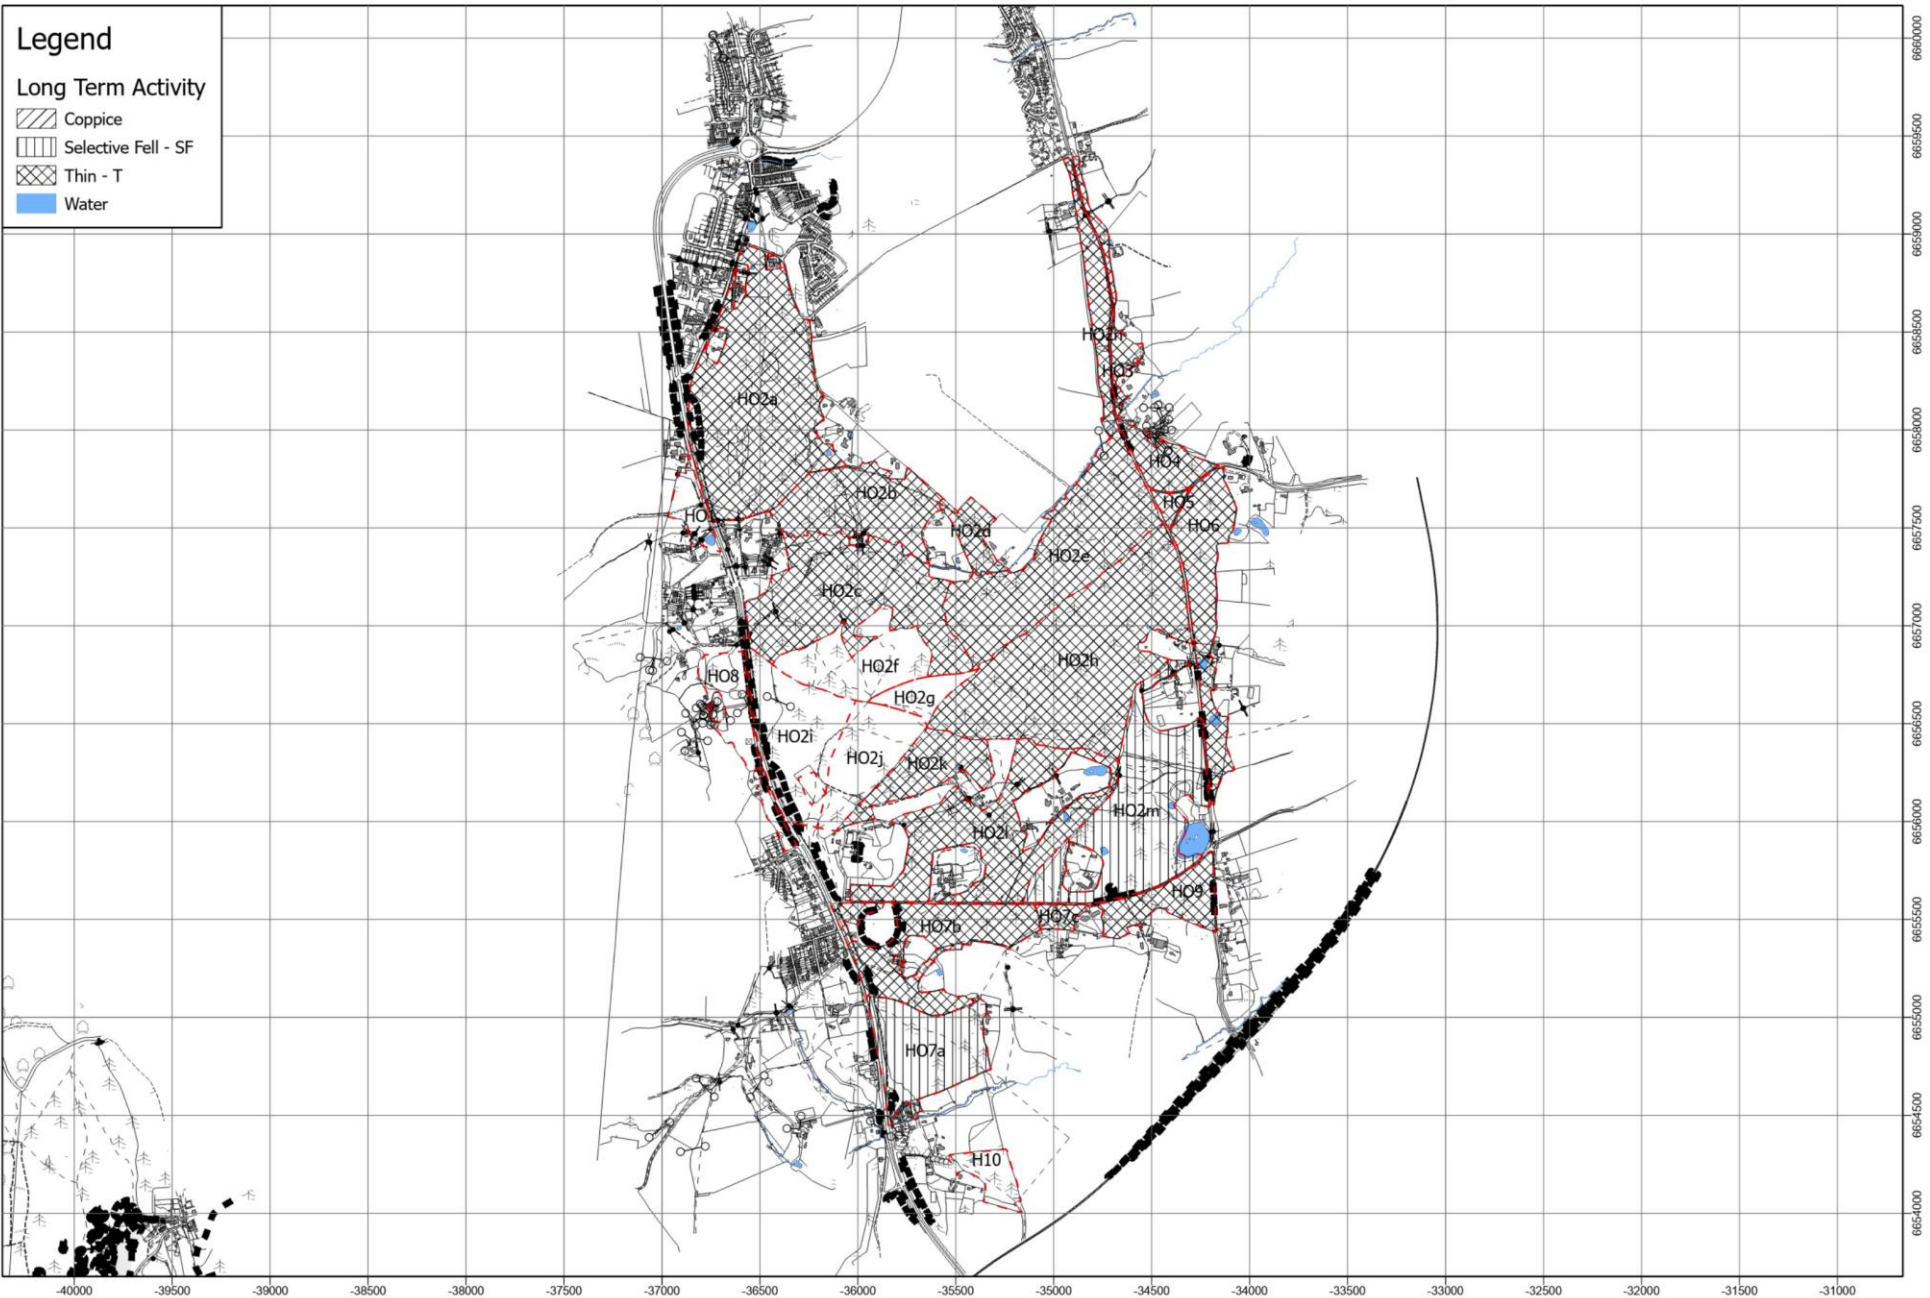

 Surrey Hills Woodland Management Plan - Abinger Roughts - Long Term Activity

Legend

Long Term Activity

-  Coppice
-  Selective Fell - SF
-  Thin - T
-  Water

 Surrey Hills Woodland Management Plan - Box Hill - Long Term Activity

Surrey Hills Woodland Management Plan - Chapel Farm - Long Term Activity

0 0.03 0.07 0.13 Km
Scale: 1:2,000 at A3

 Surrey Hills Woodland Management Plan - Denbies Hillside - Long Term Activity

 Surrey Hills Woodland Management Plan - Emley Farm - Long Term Activity

 Surrey Hills Woodland Management Plan - Finchampstead Ridges - Long Term Activity

Surrey Hills Woodland Management Plan - Hatchlands Park - Long Term Activity

 Surrey Hills Woodland Management Plan - Headley Heath - Long Term Activity

Surrey Hills Woodland Management Plan - Holmwood Common - Long Term Activity

 Surrey Hills Woodland Management Plan - Hydon's Ball and Heath - Long Term Activity

 Surrey Hills Woodland Management Plan - Little Kings Wood - Long Term Activity