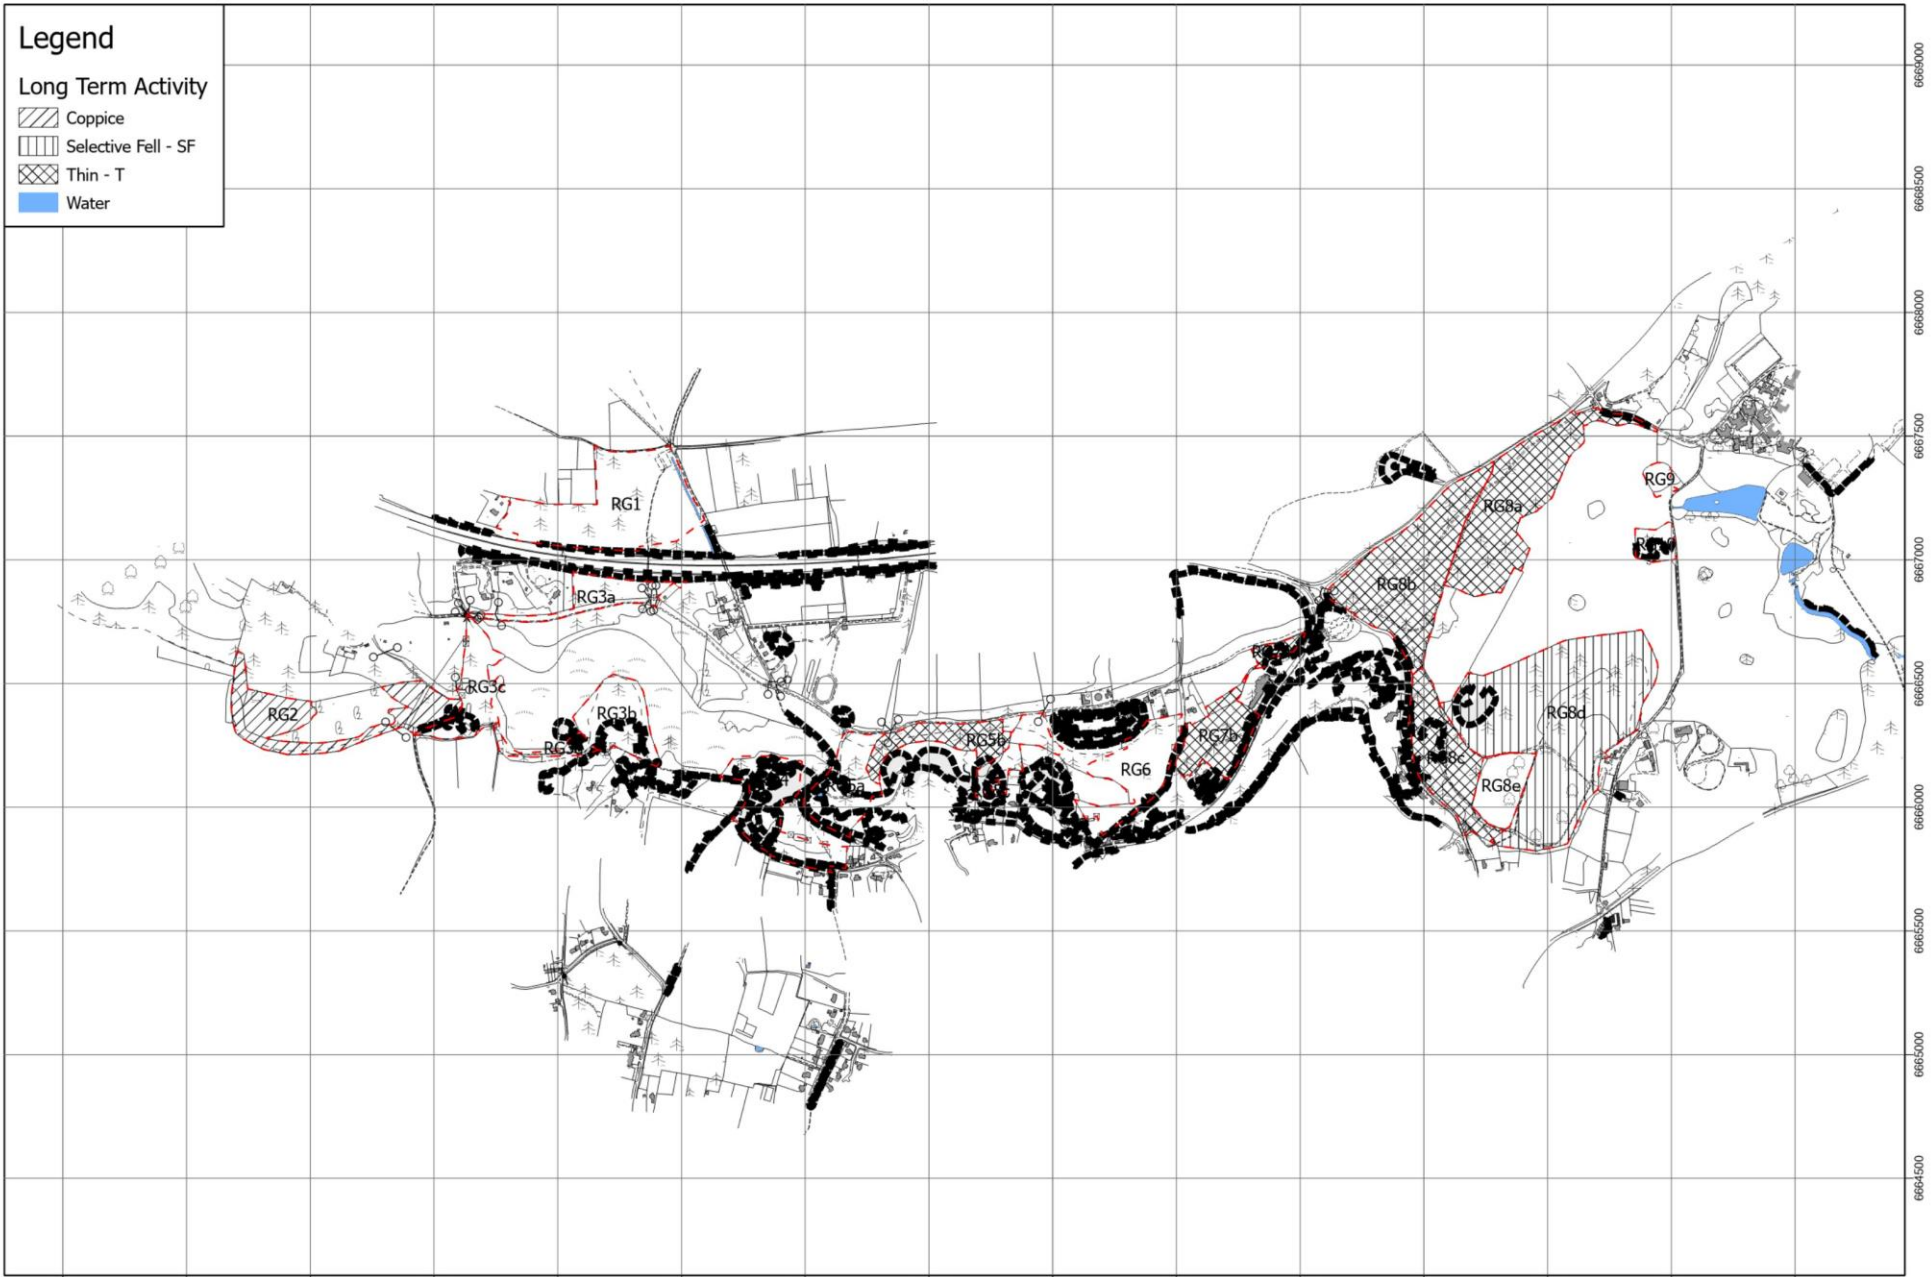

 Surrey Hills Woodland Management Plan - Abinger Roughts - Long Term Activity

Legend

Long Term Activity

-  Coppice
-  Selective Fell - SF
-  Thin - T
-  Water

 Surrey Hills Woodland Management Plan - Box Hill - Long Term Activity

Surrey Hills Woodland Management Plan - Holmwood Common - Long Term Activity

 Surrey Hills Woodland Management Plan - Hydon's Ball and Heath - Long Term Activity

 Surrey Hills Woodland Management Plan - Little Kings Wood - Long Term Activity

 Surrey Hills Woodland Management Plan - Netley Park - Long Term Activity

 Surrey Hills Woodland Management Plan - Oxted Downs - Long Term Activity

Legend

Long Term Activity

-  Coppice
-  Selective Fell - SF
-  Thin - T
-  Water

Surrey Hills Woodland Management Plan - Reigate Hill and Gatton Park - Long Term Activity

 Surrey Hills Woodland Management Plan - Runnymede - Long Term Activity

Surrey Hills Woodland Management Plan - Winkworth Arboretum - Long Term Activity