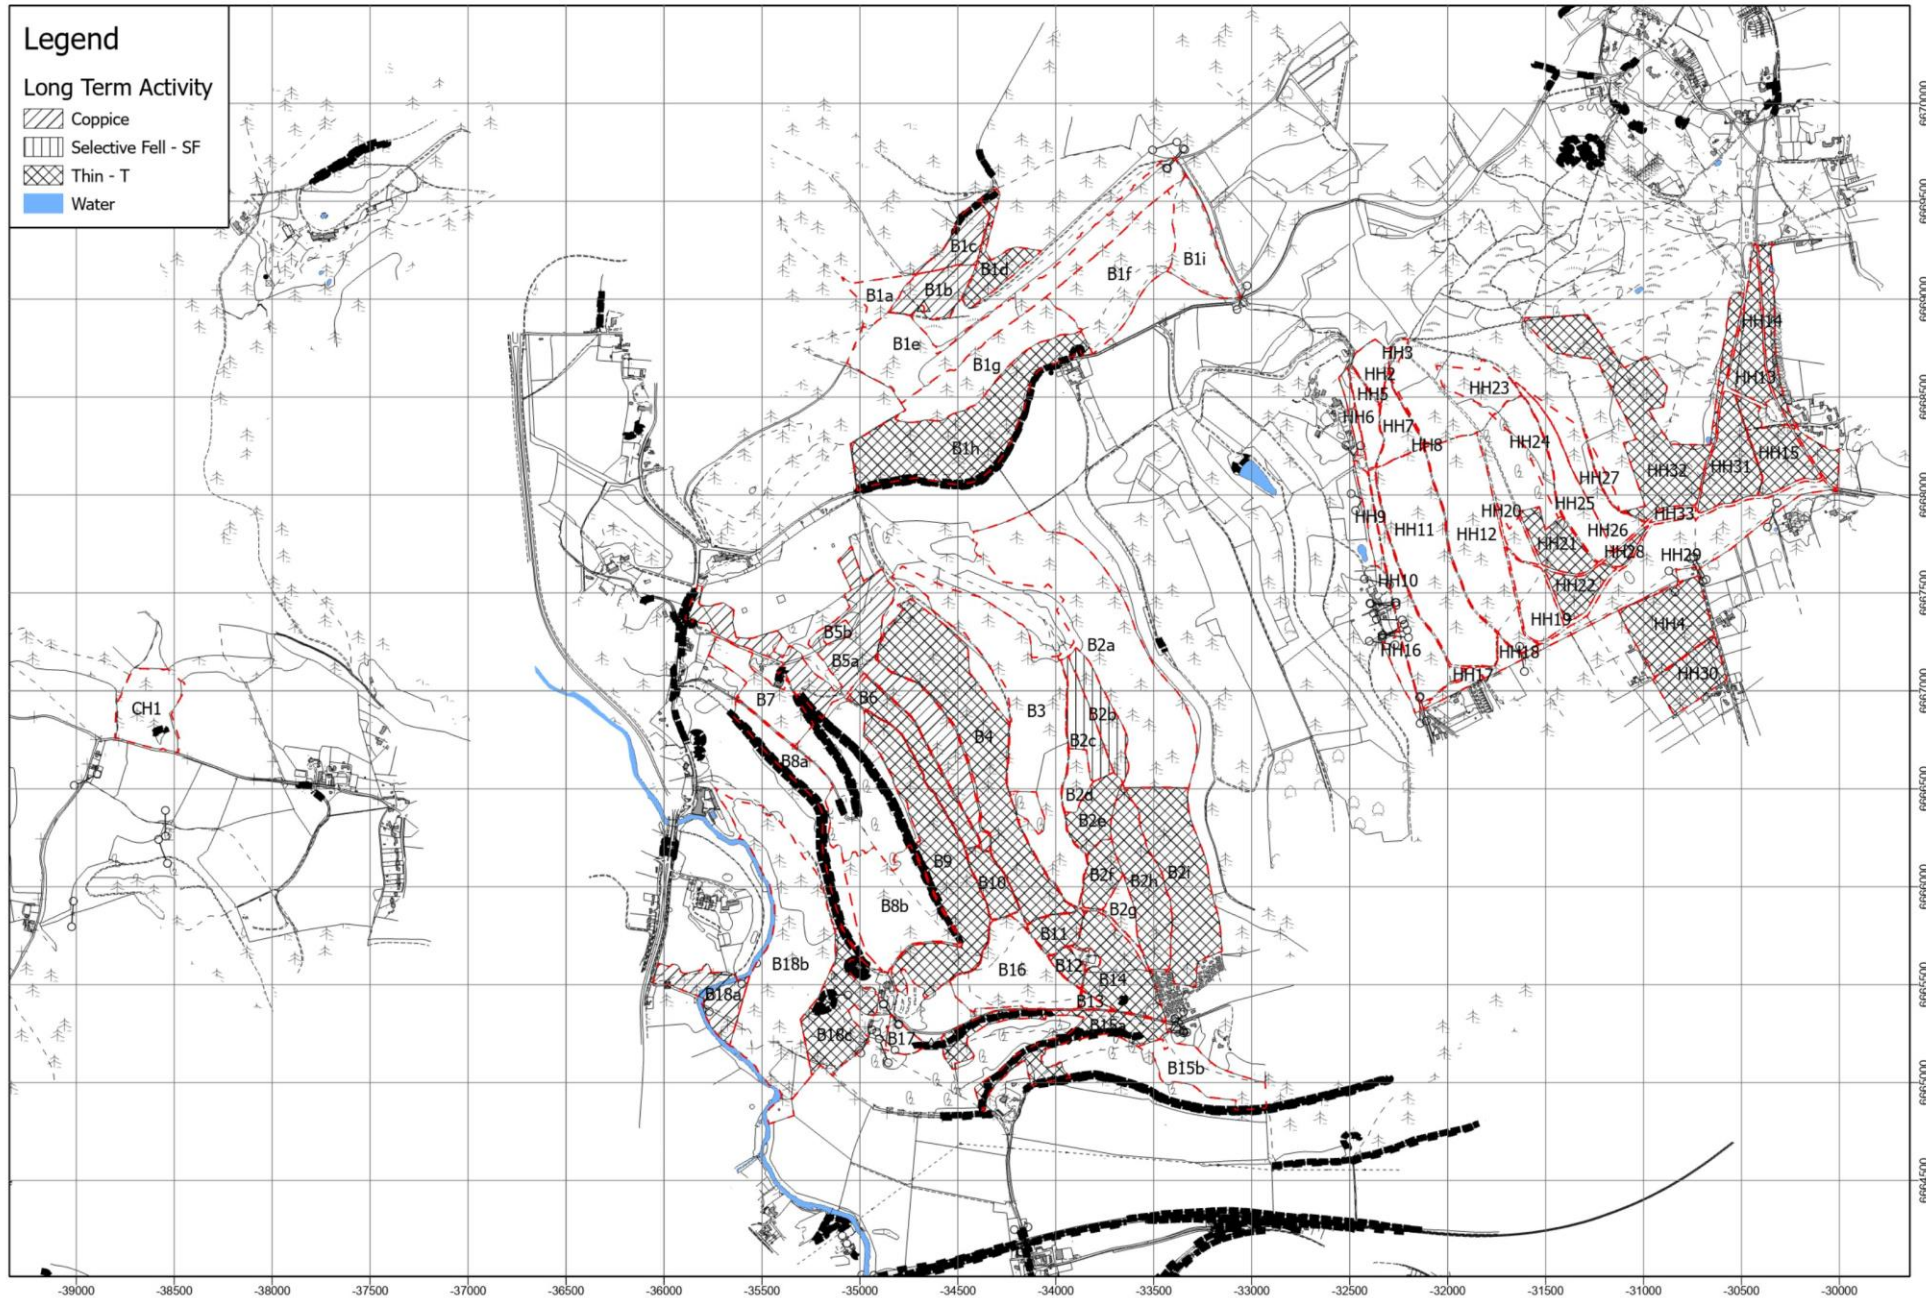

 Surrey Hills Woodland Management Plan - Abinger Roughts - Long Term Activity

Legend

Long Term Activity

-  Coppice
-  Selective Fell - SF
-  Thin - T
-  Water

 Surrey Hills Woodland Management Plan - Box Hill - Long Term Activity

Surrey Hills Woodland Management Plan - Chapel Farm - Long Term Activity

0 0.03 0.07 0.13 Km
Scale: 1:2,000 at A3

 Surrey Hills Woodland Management Plan - Denbies Hillside - Long Term Activity

 Surrey Hills Woodland Management Plan - Emley Farm - Long Term Activity

 Surrey Hills Woodland Management Plan - Finchampstead Ridges - Long Term Activity

Surrey Hills Woodland Management Plan - Hatchlands Park - Long Term Activity

 Surrey Hills Woodland Management Plan - Headley Heath - Long Term Activity

Surrey Hills Woodland Management Plan - Holmwood Common - Long Term Activity

 Surrey Hills Woodland Management Plan - Hydon's Ball and Heath - Long Term Activity

 Surrey Hills Woodland Management Plan - Little Kings Wood - Long Term Activity