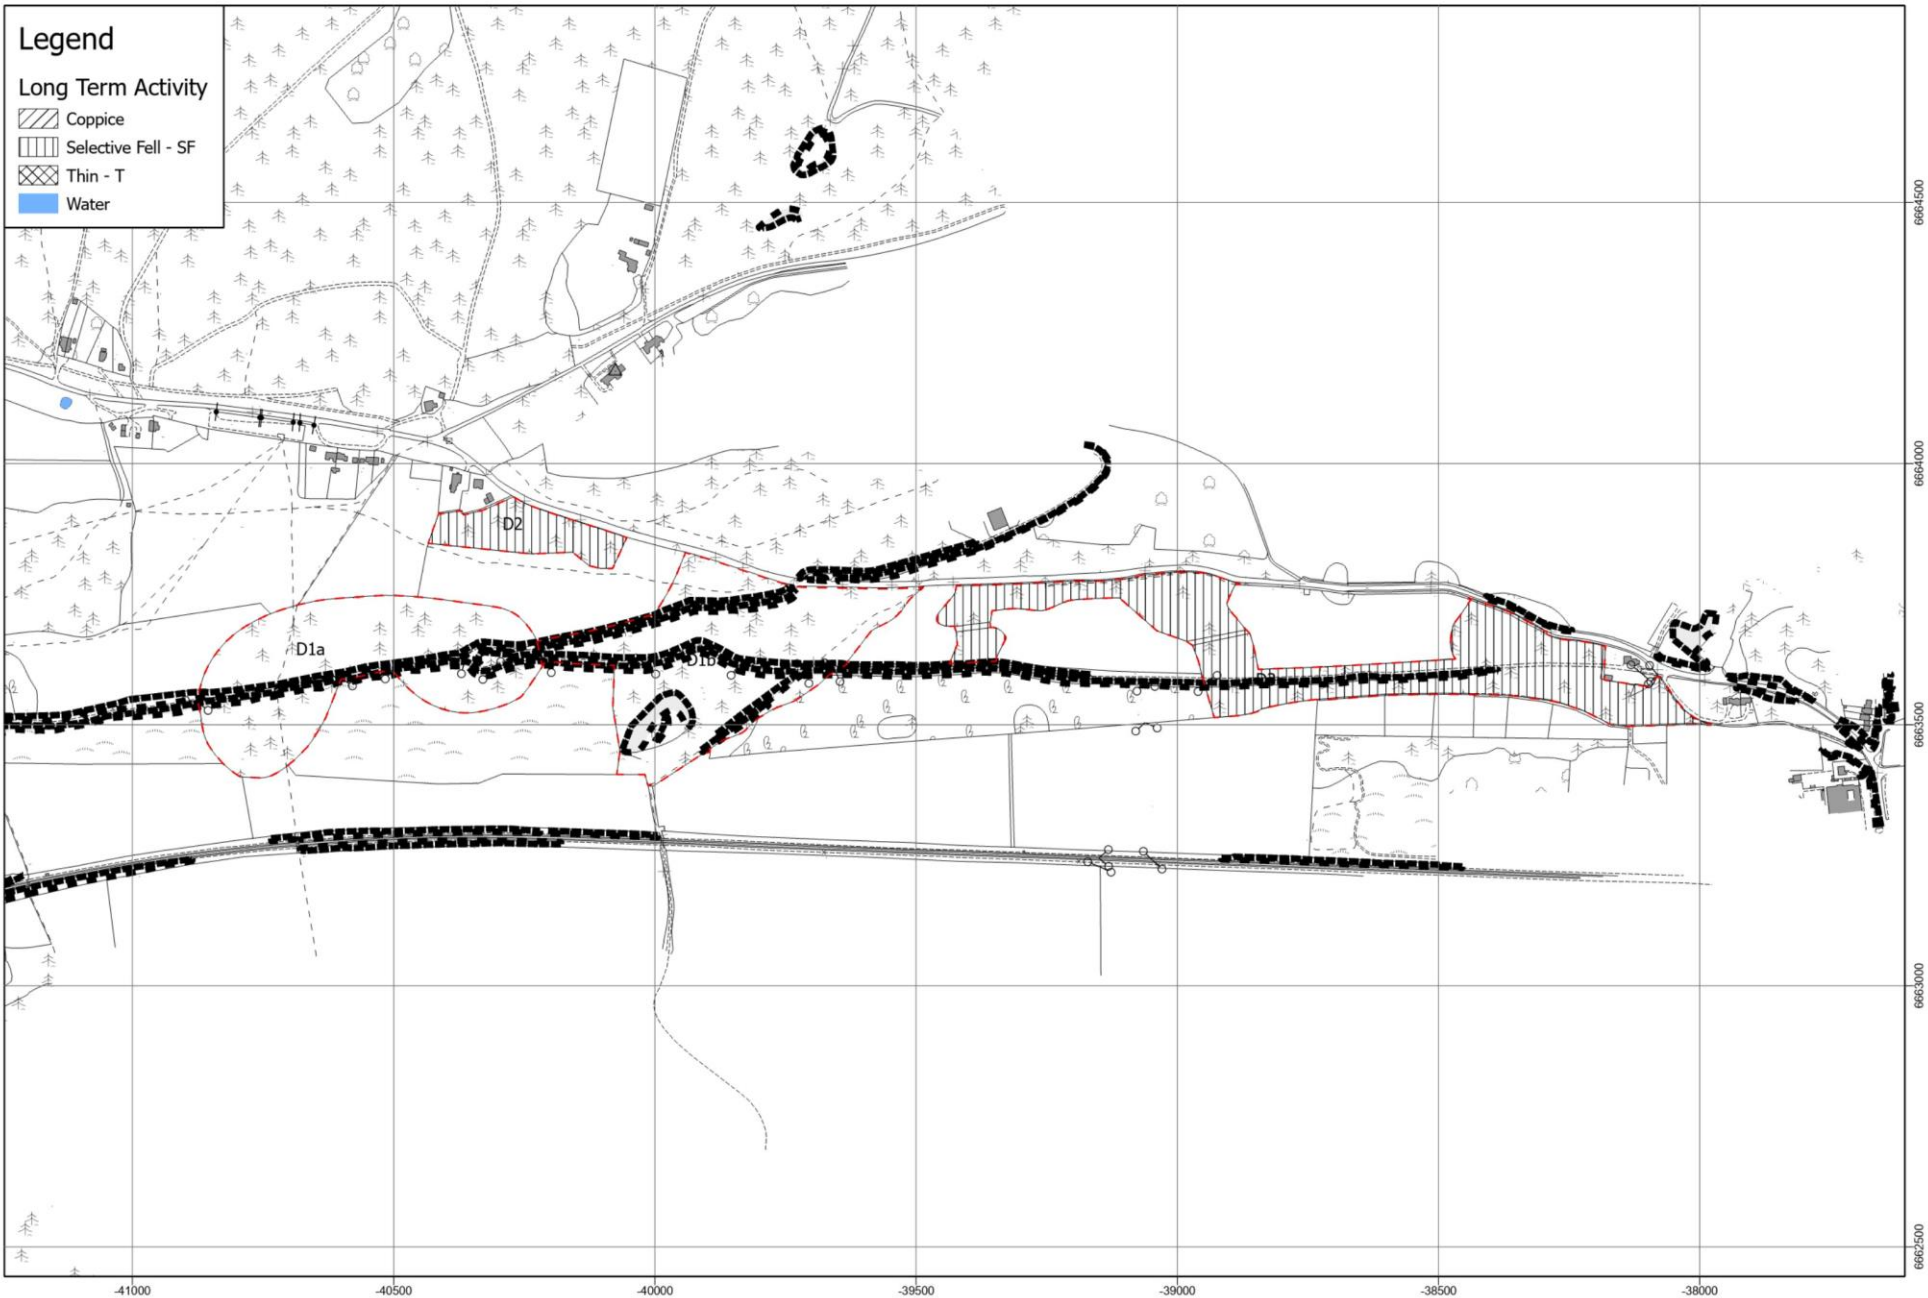

 Surrey Hills Woodland Management Plan - Abinger Roughts - Long Term Activity

Legend

Long Term Activity

-  Coppice
-  Selective Fell - SF
-  Thin - T
-  Water

 Surrey Hills Woodland Management Plan - Box Hill - Long Term Activity

Surrey Hills Woodland Management Plan - Chapel Farm - Long Term Activity

0 0.03 0.07 0.13 Km
Scale: 1:2,000 at A3

 Surrey Hills Woodland Management Plan - Denbies Hillside - Long Term Activity

 Surrey Hills Woodland Management Plan - Emley Farm - Long Term Activity

 Surrey Hills Woodland Management Plan - Finchampstead Ridges - Long Term Activity

Surrey Hills Woodland Management Plan - Hatchlands Park - Long Term Activity

 Surrey Hills Woodland Management Plan - Headley Heath - Long Term Activity

 Surrey Hills Woodland Management Plan - Netley Park - Long Term Activity

 Surrey Hills Woodland Management Plan - Oxted Downs - Long Term Activity

Legend

Long Term Activity

-  Coppice
-  Selective Fell - SF
-  Thin - T
-  Water