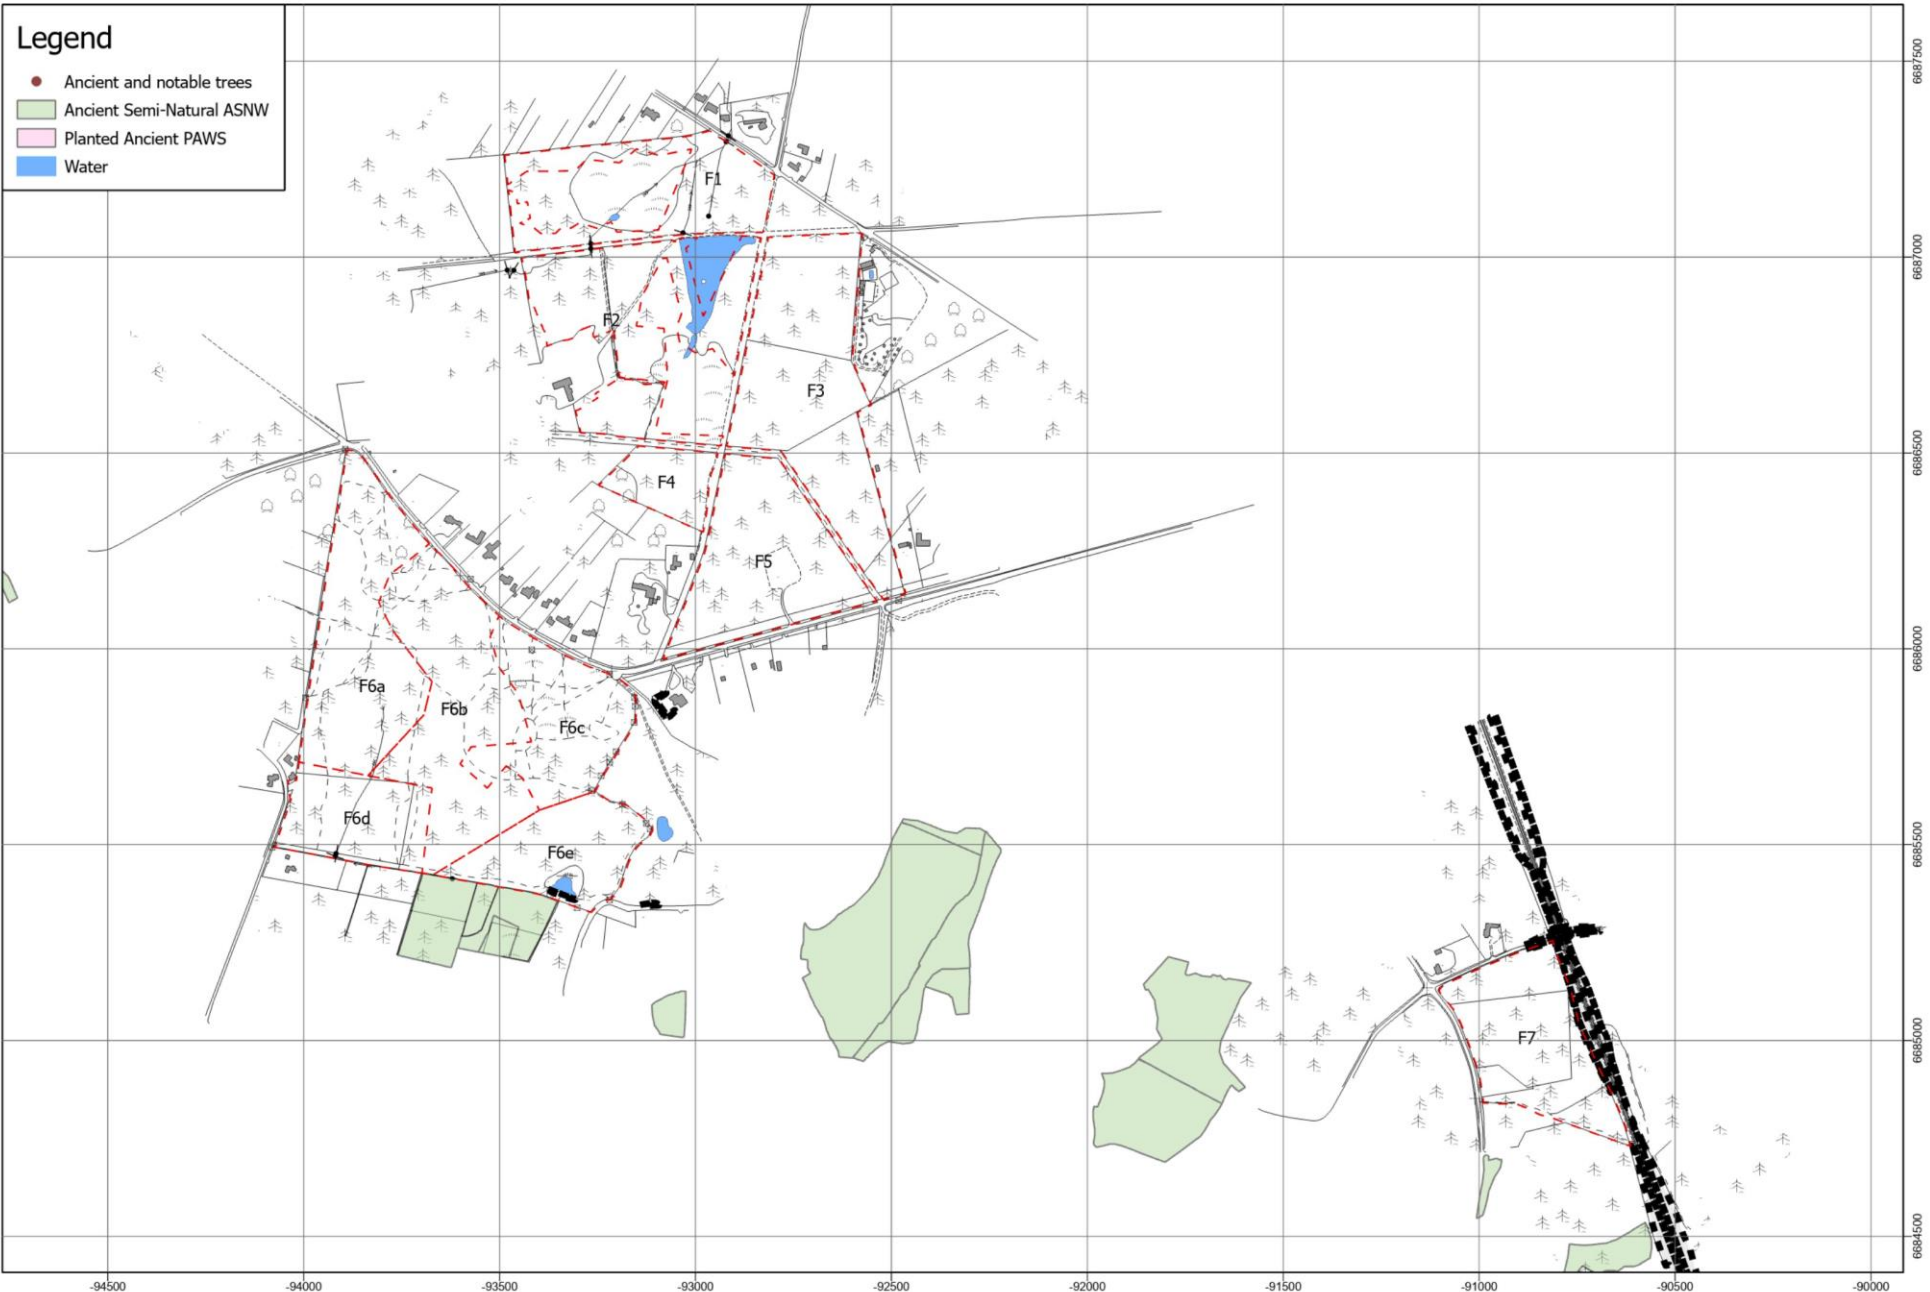

 **Surrey Hills Woodland Management Plan - Abinger Roughs - Ancient Woodland and Veteran Trees**

 **Surrey Hills Woodland Management Plan - Box Hill - Ancient Woodland and Veteran Trees**

 Surrey Hills Woodland Management Plan - Chapel Farm - Ancient Woodland and Veteran Trees

Surrey Hills Woodland Management Plan - Denbies Hillside - Ancient Woodland and Veteran Trees

 **Surrey Hills Woodland Management Plan - Emley Farm - Ancient Woodland and Veteran Trees**

 **Surrey Hills Woodland Management Plan - Finchampstead Ridges - Ancient Woodland and Veteran Trees**

 **Surrey Hills Woodland Management Plan - Headley Heath - Ancient Woodland and Veteran Trees**

 **Surrey Hills Woodland Management Plan - Holmwood Common - Ancient Woodland and Veteran Trees**

 **Surrey Hills Woodland Management Plan - Hydon's Ball and Heath - Ancient Woodland and Veteran Trees**

 **Surrey Hills Woodland Management Plan - Little Kings Wood - Ancient Woodland and Veteran Trees**

 **Surrey Hills Woodland Management Plan - Netley Park - Ancient Woodland and Veteran Trees**

Surrey Hills Woodland Management Plan - Oxted Downs - Ancient Woodland and Veteran Trees