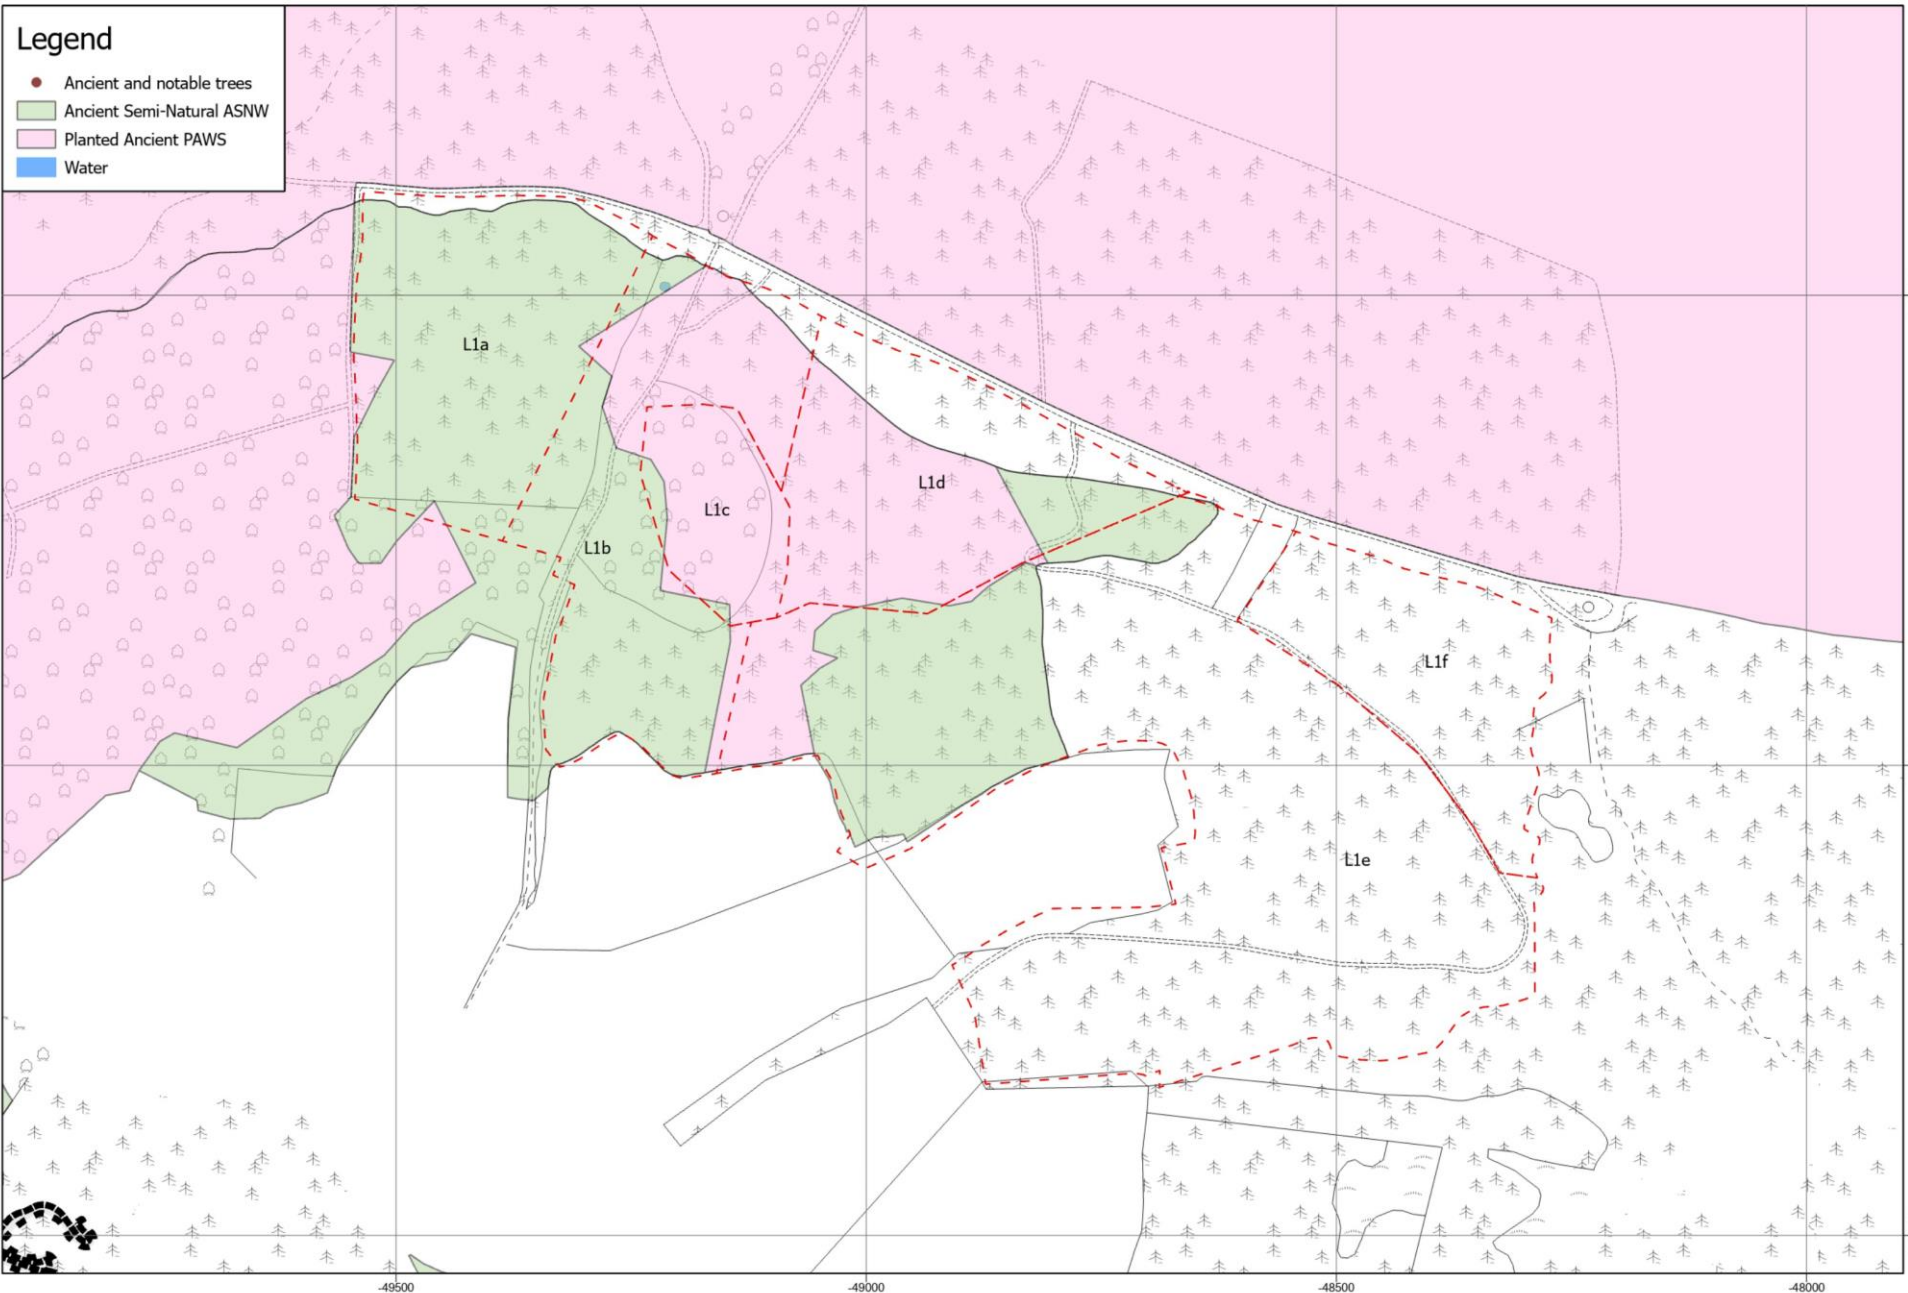

 **Surrey Hills Woodland Management Plan - Abinger Roughs - Ancient Woodland and Veteran Trees**

 **Surrey Hills Woodland Management Plan - Box Hill - Ancient Woodland and Veteran Trees**

 Surrey Hills Woodland Management Plan - Chapel Farm - Ancient Woodland and Veteran Trees

Surrey Hills Woodland Management Plan - Denbies Hillside - Ancient Woodland and Veteran Trees

 **Surrey Hills Woodland Management Plan - Emley Farm - Ancient Woodland and Veteran Trees**

 **Surrey Hills Woodland Management Plan - Finchampstead Ridges - Ancient Woodland and Veteran Trees**

 **Surrey Hills Woodland Management Plan - Headley Heath - Ancient Woodland and Veteran Trees**

 **Surrey Hills Woodland Management Plan - Holmwood Common - Ancient Woodland and Veteran Trees**

 **Surrey Hills Woodland Management Plan - Hydon's Ball and Heath - Ancient Woodland and Veteran Trees**

 **Surrey Hills Woodland Management Plan - Little Kings Wood - Ancient Woodland and Veteran Trees**

 **Surrey Hills Woodland Management Plan - Netley Park - Ancient Woodland and Veteran Trees**

Surrey Hills Woodland Management Plan - Oxted Downs - Ancient Woodland and Veteran Trees