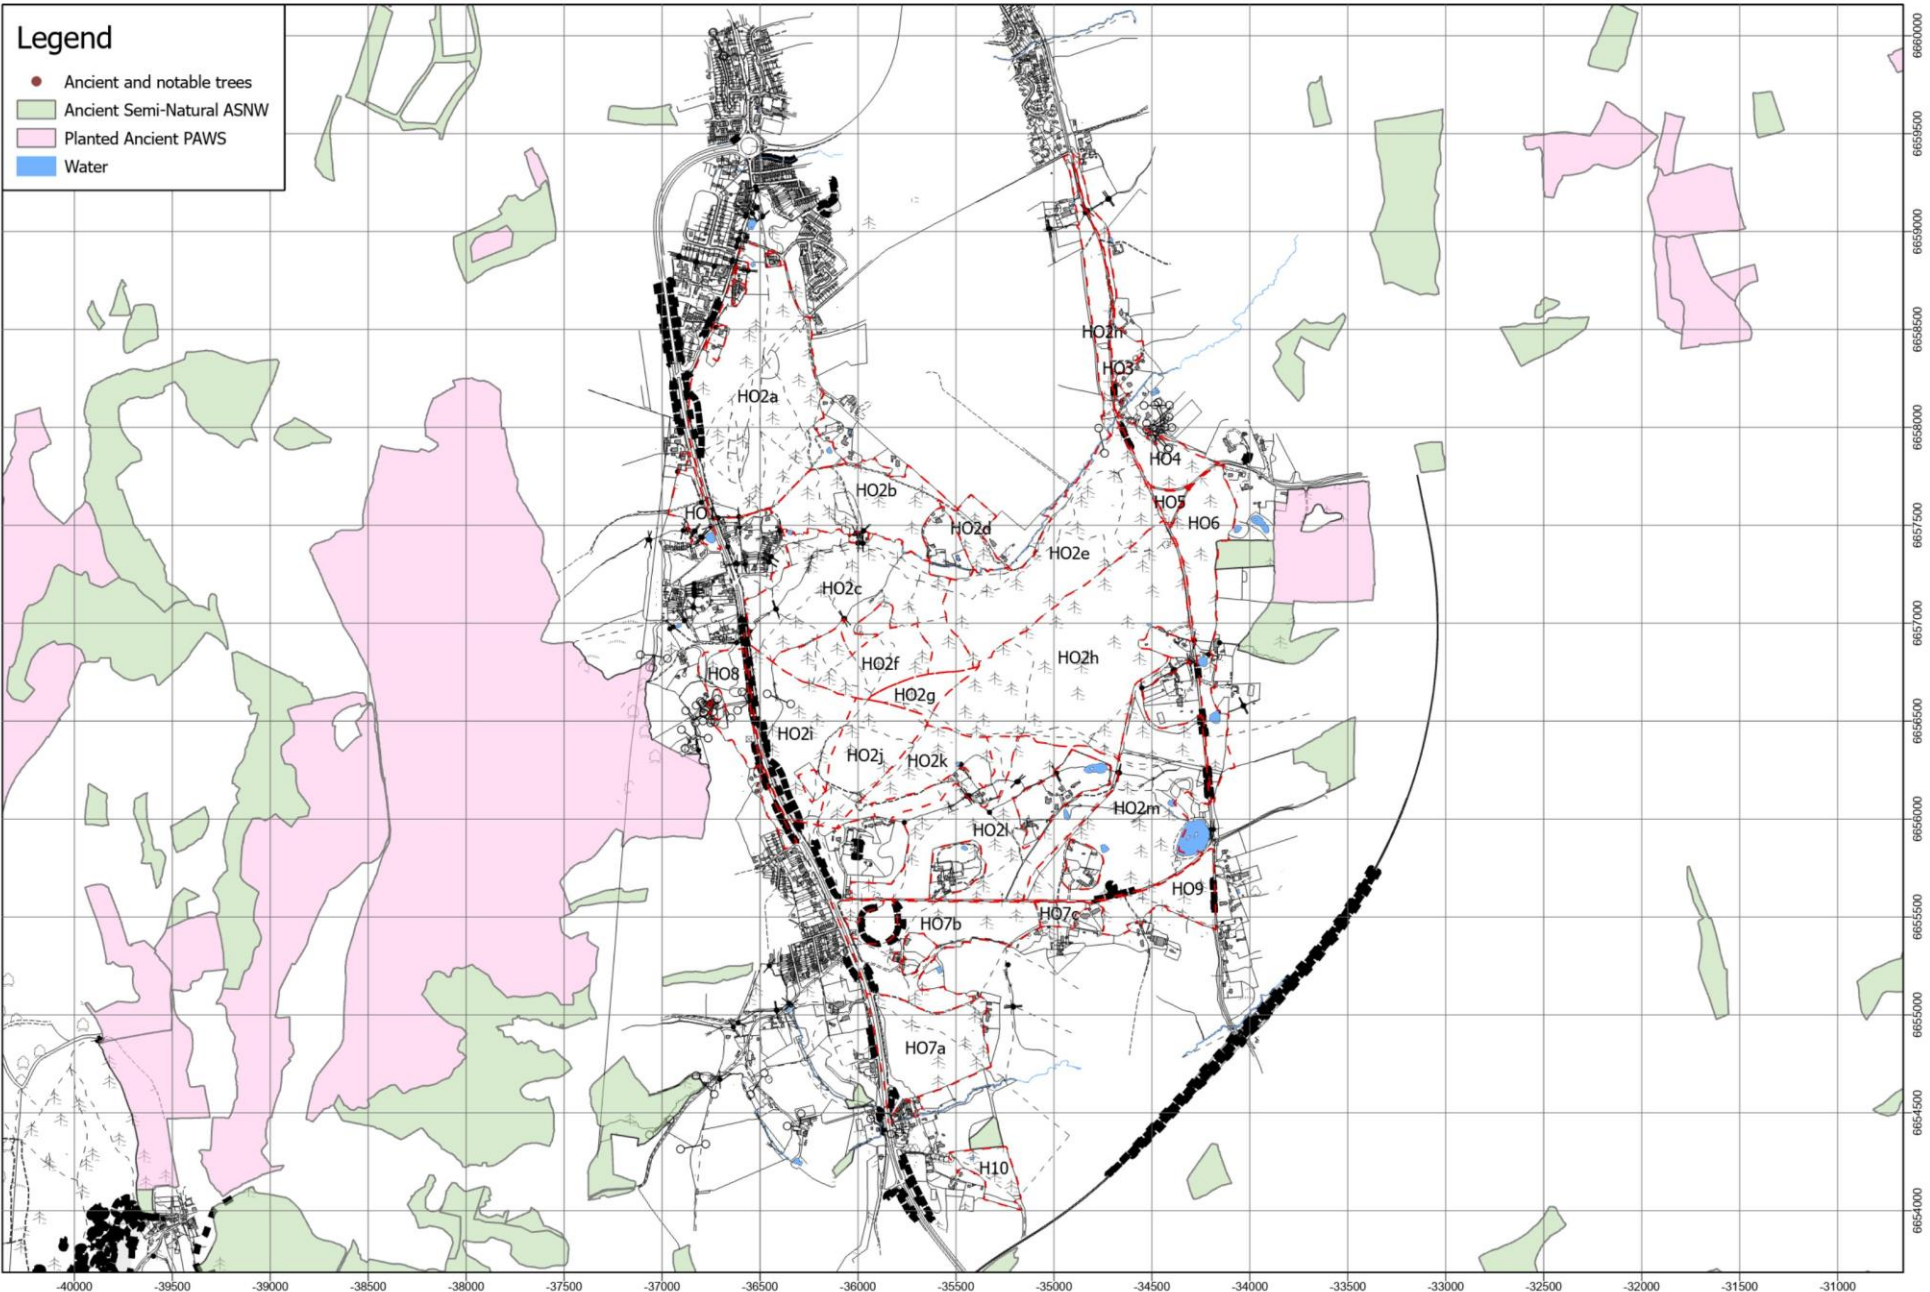

 **Surrey Hills Woodland Management Plan - Abinger Roughs - Ancient Woodland and Veteran Trees**

 **Surrey Hills Woodland Management Plan - Box Hill - Ancient Woodland and Veteran Trees**

 Surrey Hills Woodland Management Plan - Chapel Farm - Ancient Woodland and Veteran Trees

Surrey Hills Woodland Management Plan - Denbies Hillside - Ancient Woodland and Veteran Trees

 **Surrey Hills Woodland Management Plan - Emley Farm - Ancient Woodland and Veteran Trees**

 **Surrey Hills Woodland Management Plan - Finchampstead Ridges - Ancient Woodland and Veteran Trees**

 **Surrey Hills Woodland Management Plan - Headley Heath - Ancient Woodland and Veteran Trees**

 **Surrey Hills Woodland Management Plan - Holmwood Common - Ancient Woodland and Veteran Trees**

 **Surrey Hills Woodland Management Plan - Hydon's Ball and Heath - Ancient Woodland and Veteran Trees**

 **Surrey Hills Woodland Management Plan - Little Kings Wood - Ancient Woodland and Veteran Trees**

 **Surrey Hills Woodland Management Plan - Netley Park - Ancient Woodland and Veteran Trees**

Surrey Hills Woodland Management Plan - Oxted Downs - Ancient Woodland and Veteran Trees