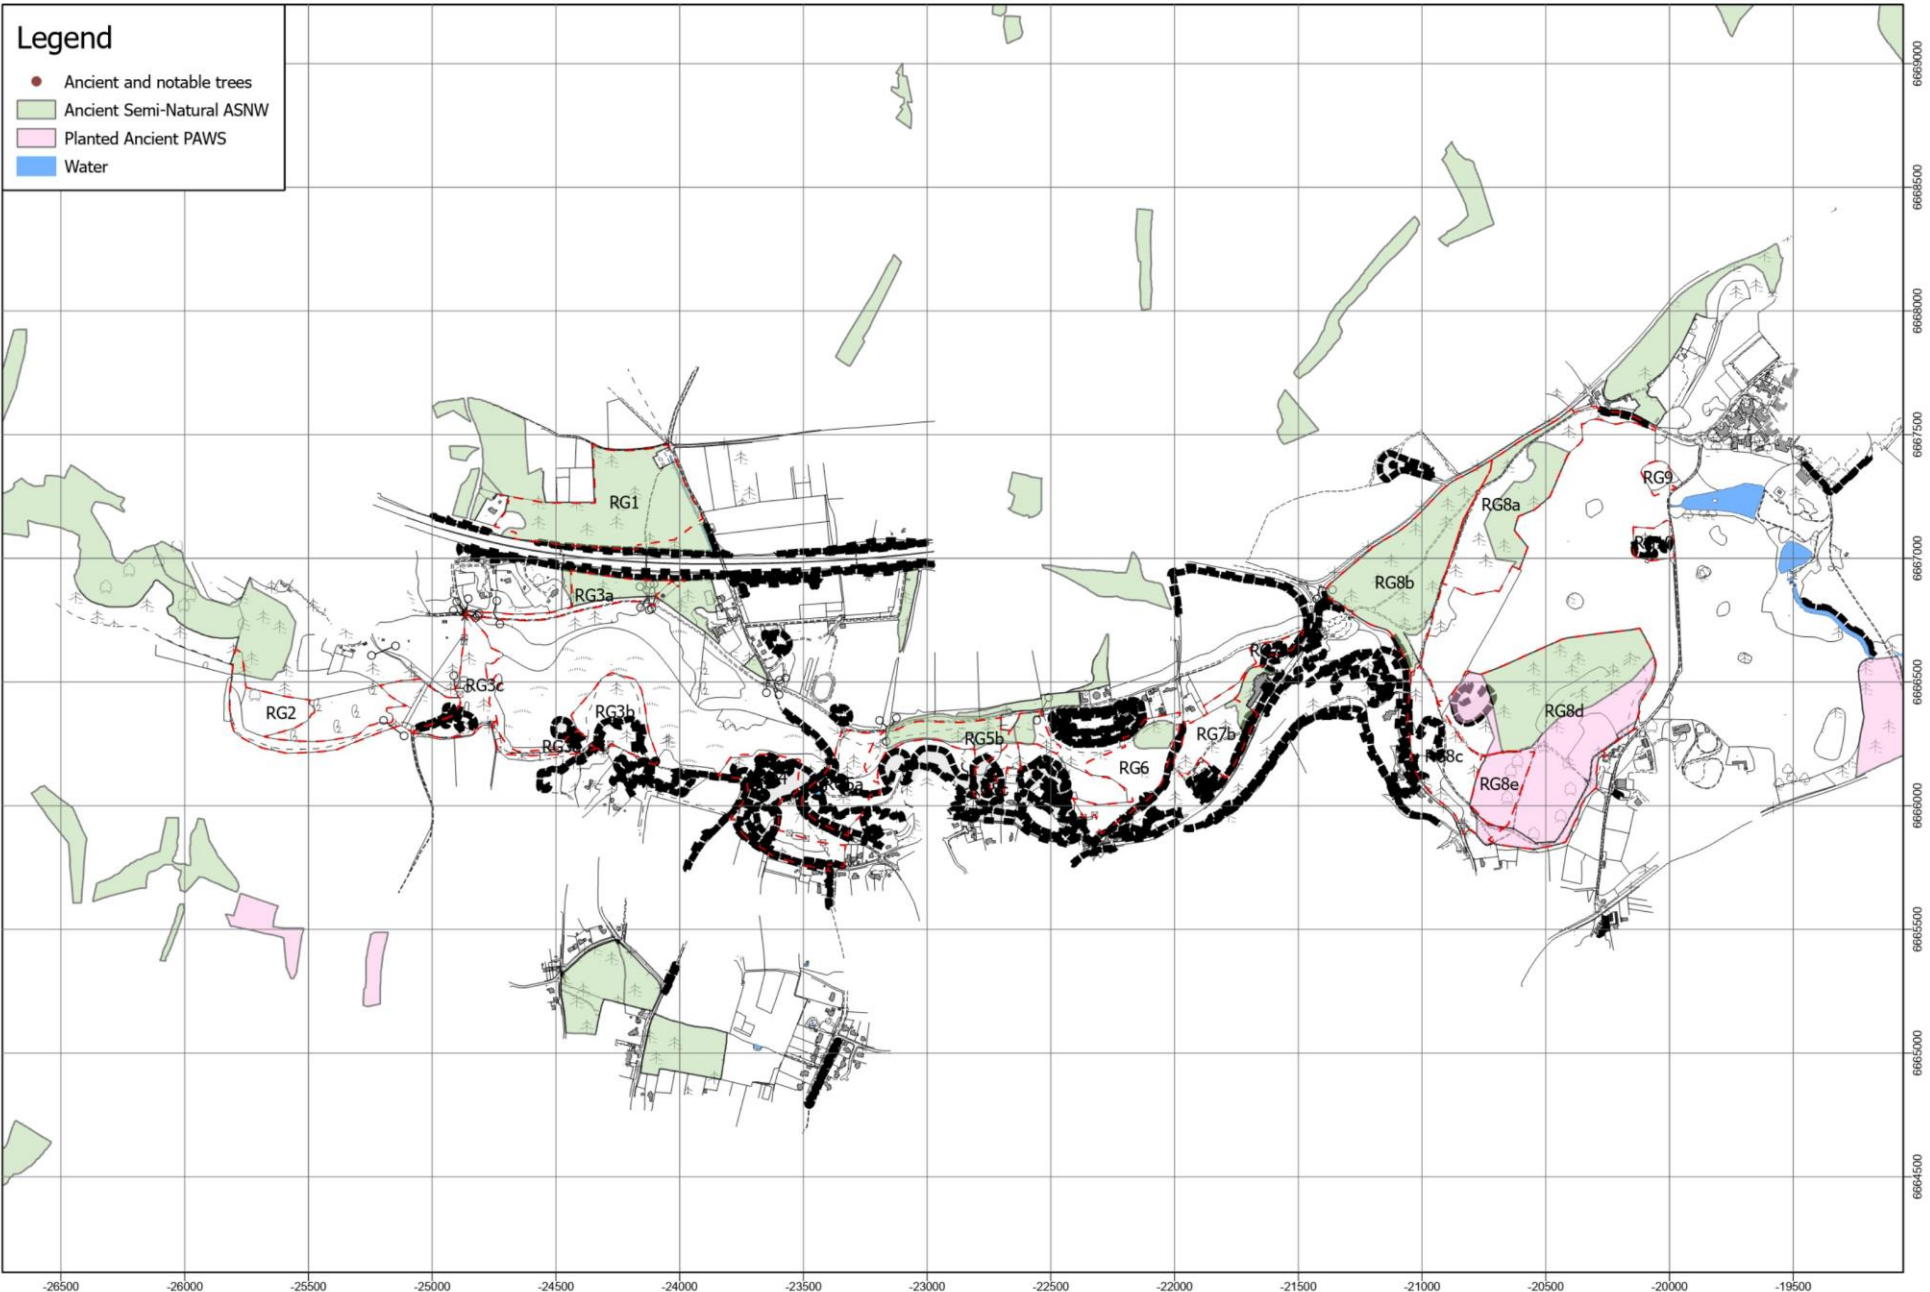

 **Surrey Hills Woodland Management Plan - Abinger Roughs - Ancient Woodland and Veteran Trees**

 **Surrey Hills Woodland Management Plan - Box Hill - Ancient Woodland and Veteran Trees**

 Surrey Hills Woodland Management Plan - Chapel Farm - Ancient Woodland and Veteran Trees

 **Surrey Hills Woodland Management Plan - Headley Heath - Ancient Woodland and Veteran Trees**

 **Surrey Hills Woodland Management Plan - Holmwood Common - Ancient Woodland and Veteran Trees**

 **Surrey Hills Woodland Management Plan - Hydon's Ball and Heath - Ancient Woodland and Veteran Trees**

 **Surrey Hills Woodland Management Plan - Little Kings Wood - Ancient Woodland and Veteran Trees**

 **Surrey Hills Woodland Management Plan - Netley Park - Ancient Woodland and Veteran Trees**

Surrey Hills Woodland Management Plan - Oxted Downs - Ancient Woodland and Veteran Trees

 **Surrey Hills Woodland Management Plan - Reigate Hill and Gatton Park - Ancient Woodland and Veteran Trees**

Surrey Hills Woodland Management Plan - Runnymede - Ancient Woodland and Veteran Trees

Surrey Hills Woodland Management Plan - Winkworth Arboretum - Ancient Woodland and Veteran Trees