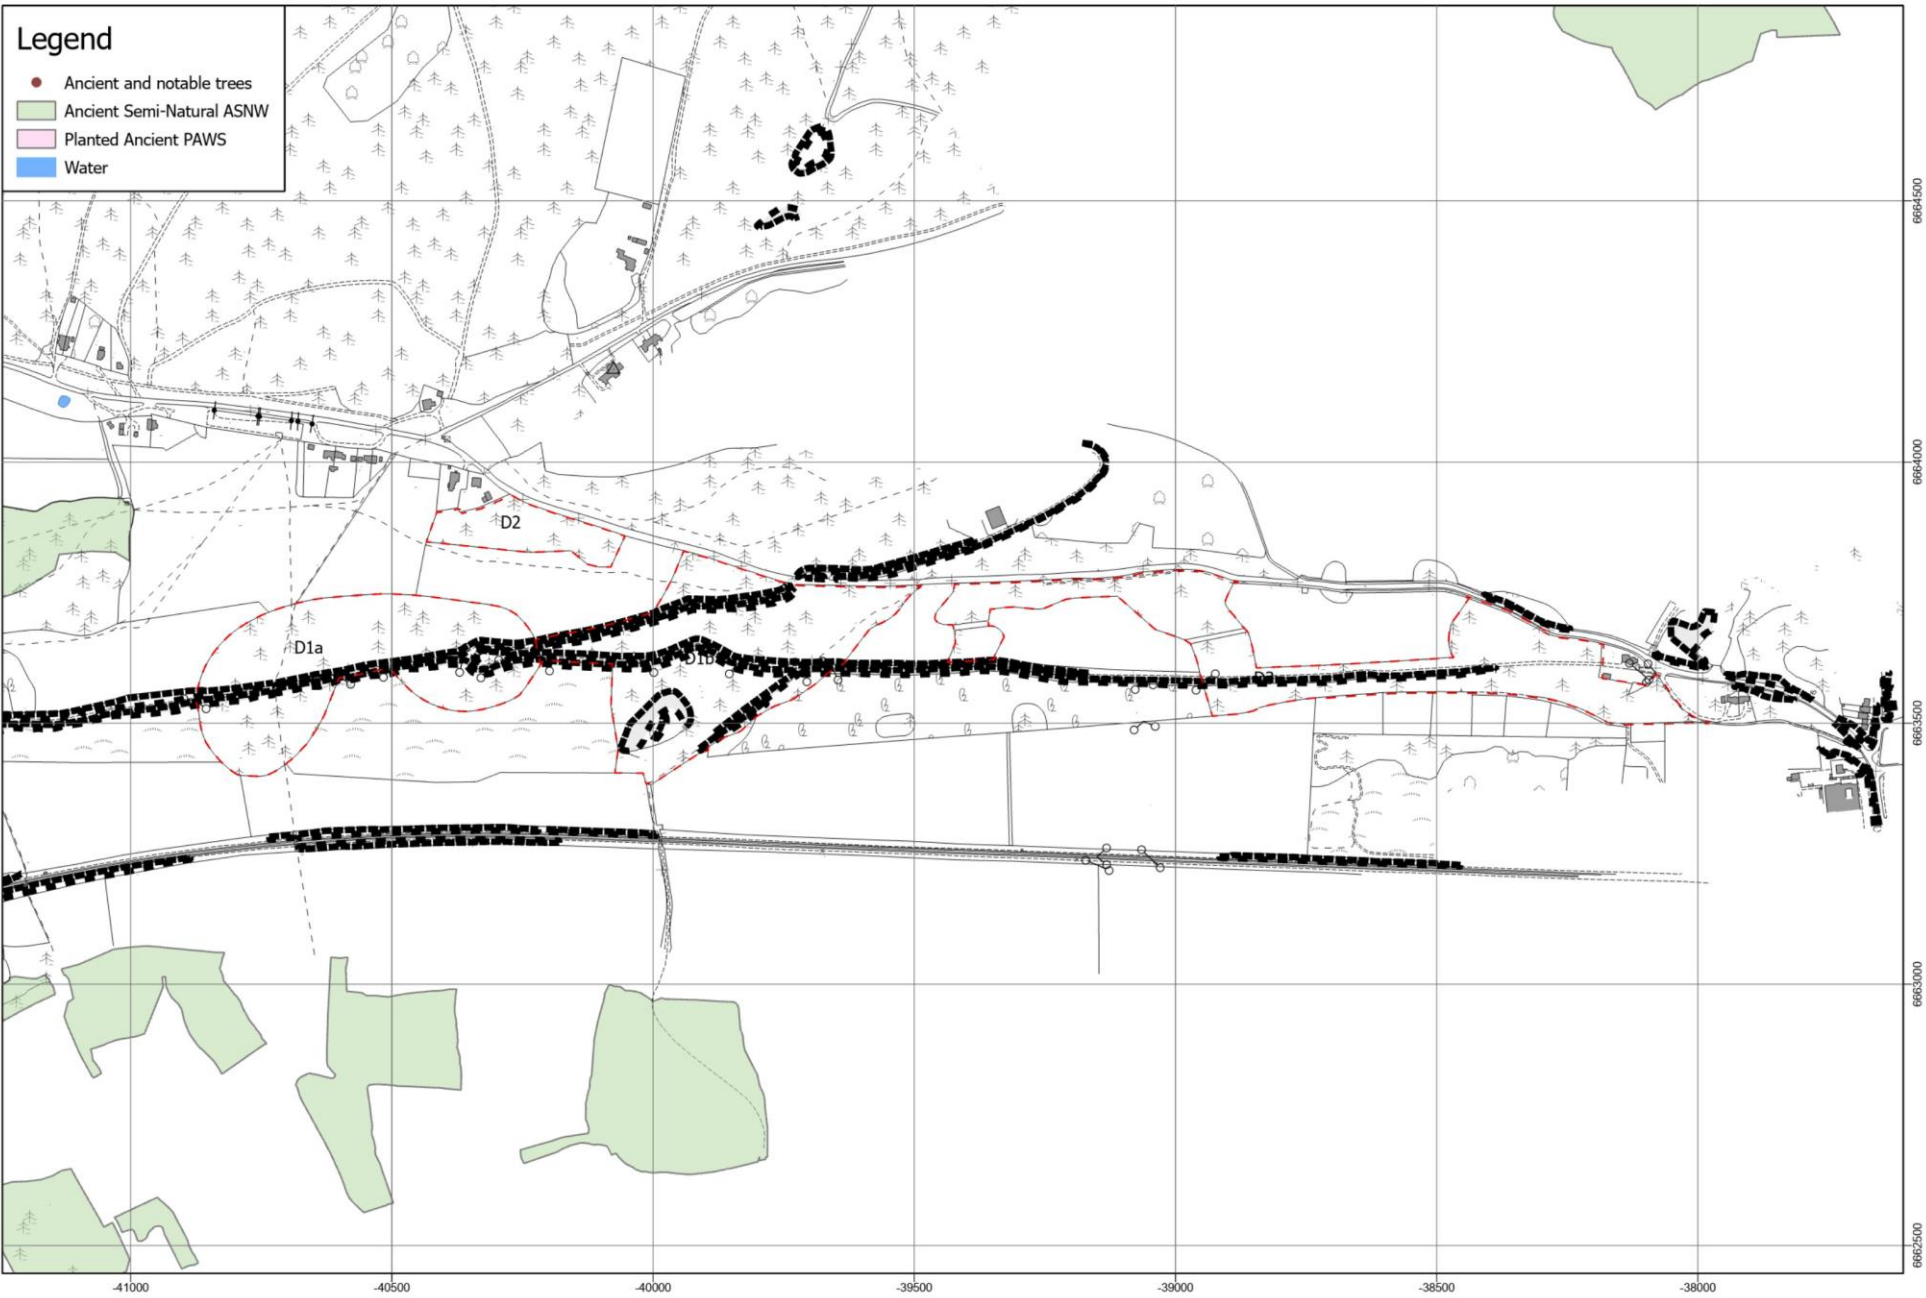

 **Surrey Hills Woodland Management Plan - Abinger Roughs - Ancient Woodland and Veteran Trees**

 **Surrey Hills Woodland Management Plan - Box Hill - Ancient Woodland and Veteran Trees**

 Surrey Hills Woodland Management Plan - Chapel Farm - Ancient Woodland and Veteran Trees

Surrey Hills Woodland Management Plan - Denbies Hillside - Ancient Woodland and Veteran Trees

 **Surrey Hills Woodland Management Plan - Emley Farm - Ancient Woodland and Veteran Trees**

 **Surrey Hills Woodland Management Plan - Finchampstead Ridges - Ancient Woodland and Veteran Trees**

 **Surrey Hills Woodland Management Plan - Headley Heath - Ancient Woodland and Veteran Trees**

 **Surrey Hills Woodland Management Plan - Holmwood Common - Ancient Woodland and Veteran Trees**

 **Surrey Hills Woodland Management Plan - Hydon's Ball and Heath - Ancient Woodland and Veteran Trees**

 **Surrey Hills Woodland Management Plan - Little Kings Wood - Ancient Woodland and Veteran Trees**

 **Surrey Hills Woodland Management Plan - Netley Park - Ancient Woodland and Veteran Trees**

Surrey Hills Woodland Management Plan - Oxted Downs - Ancient Woodland and Veteran Trees