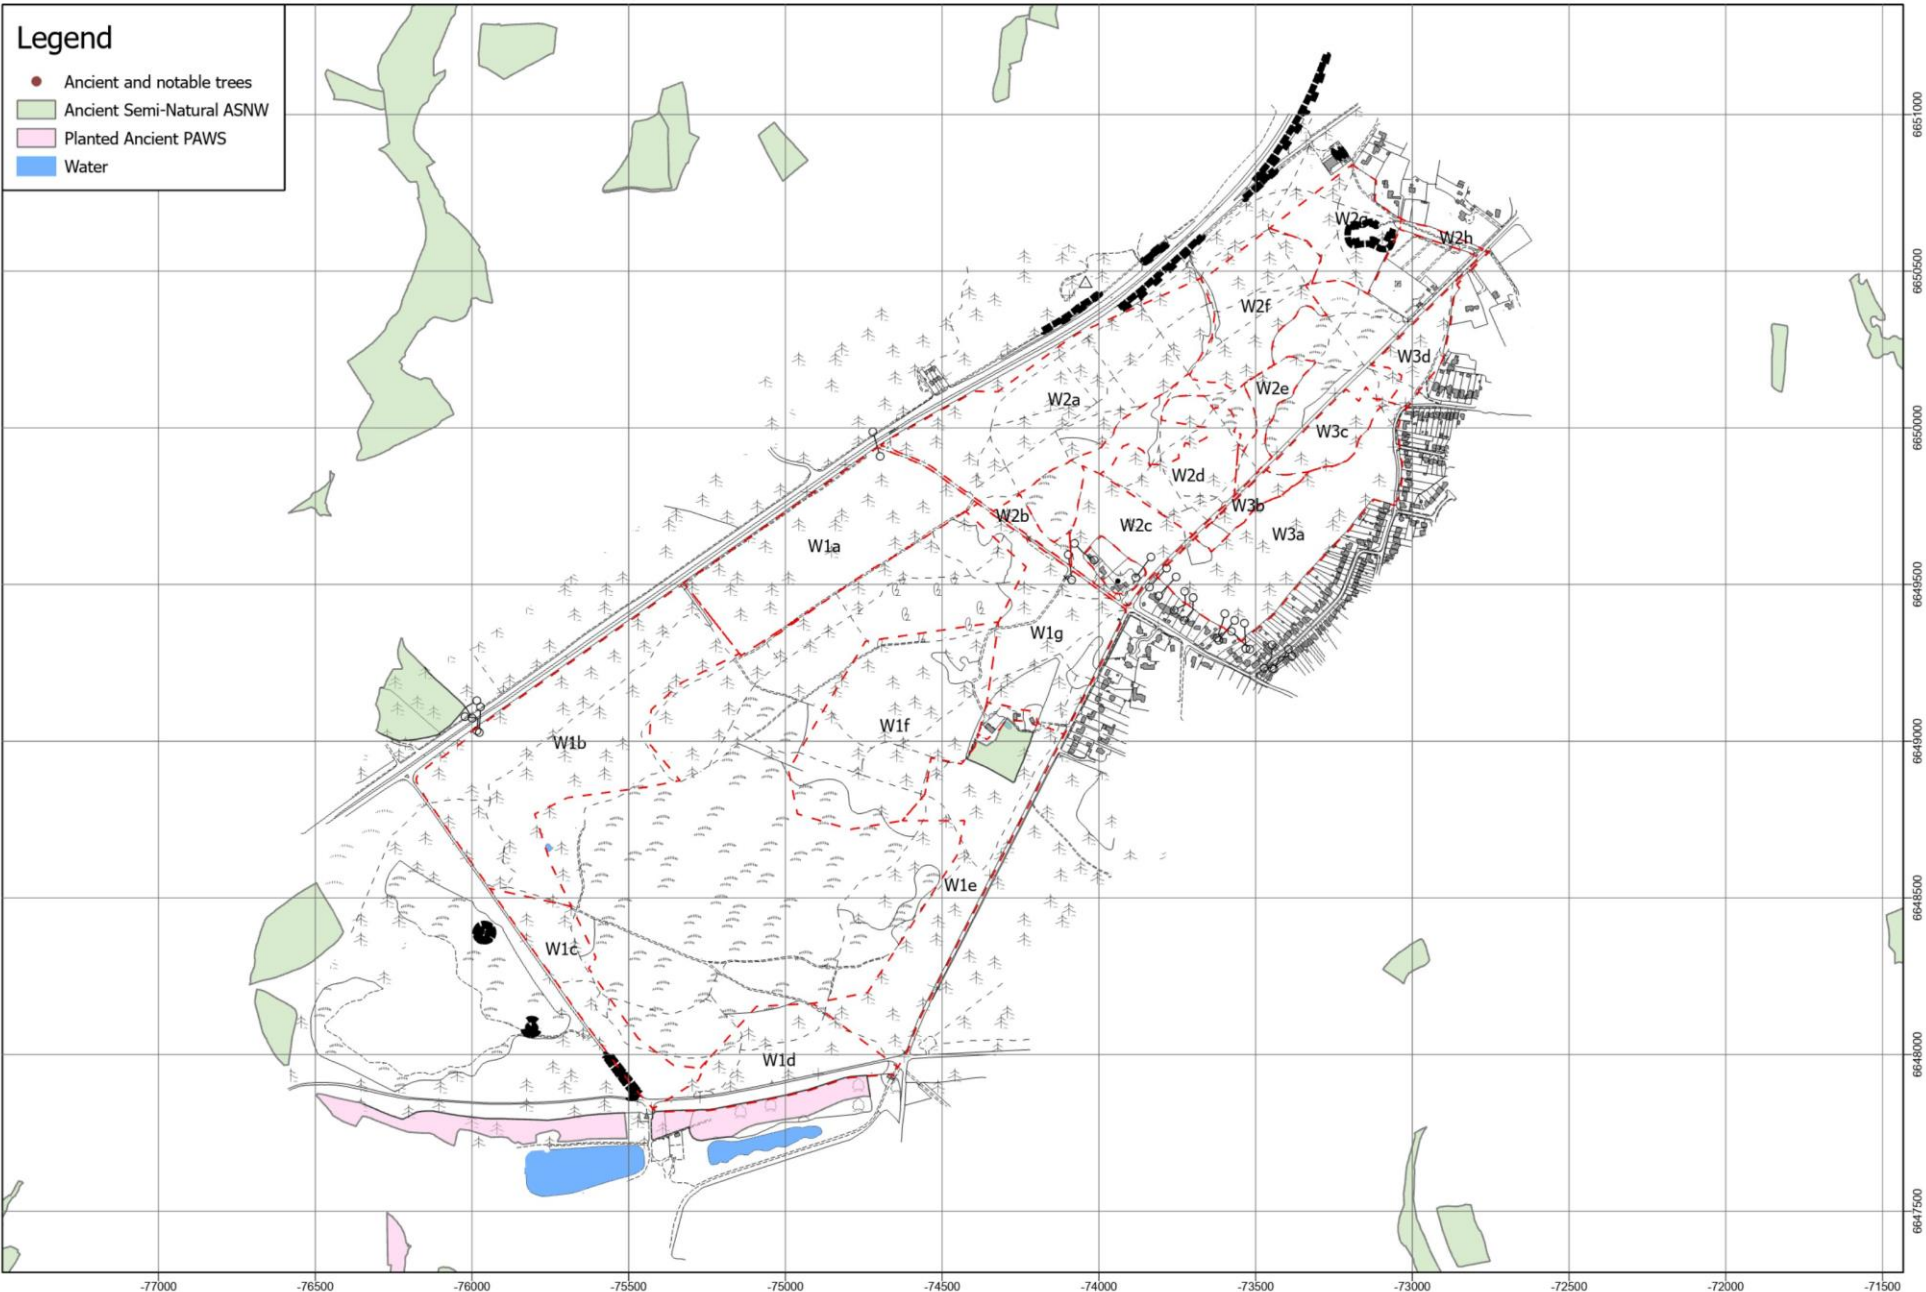

 **Surrey Hills Woodland Management Plan - Headley Heath - Ancient Woodland and Veteran Trees**

 **Surrey Hills Woodland Management Plan - Holmwood Common - Ancient Woodland and Veteran Trees**

 **Surrey Hills Woodland Management Plan - Hydon's Ball and Heath - Ancient Woodland and Veteran Trees**

 **Surrey Hills Woodland Management Plan - Little Kings Wood - Ancient Woodland and Veteran Trees**

 **Surrey Hills Woodland Management Plan - Netley Park - Ancient Woodland and Veteran Trees**

Surrey Hills Woodland Management Plan - Oxted Downs - Ancient Woodland and Veteran Trees

 **Surrey Hills Woodland Management Plan - Reigate Hill and Gatton Park - Ancient Woodland and Veteran Trees**

Surrey Hills Woodland Management Plan - Runnymede - Ancient Woodland and Veteran Trees

Surrey Hills Woodland Management Plan - Winkworth Arboretum - Ancient Woodland and Veteran Trees

 Surrey Hills Woodland Management Plan - Witley and Milford Commons - Ancient Woodland and Veteran Trees