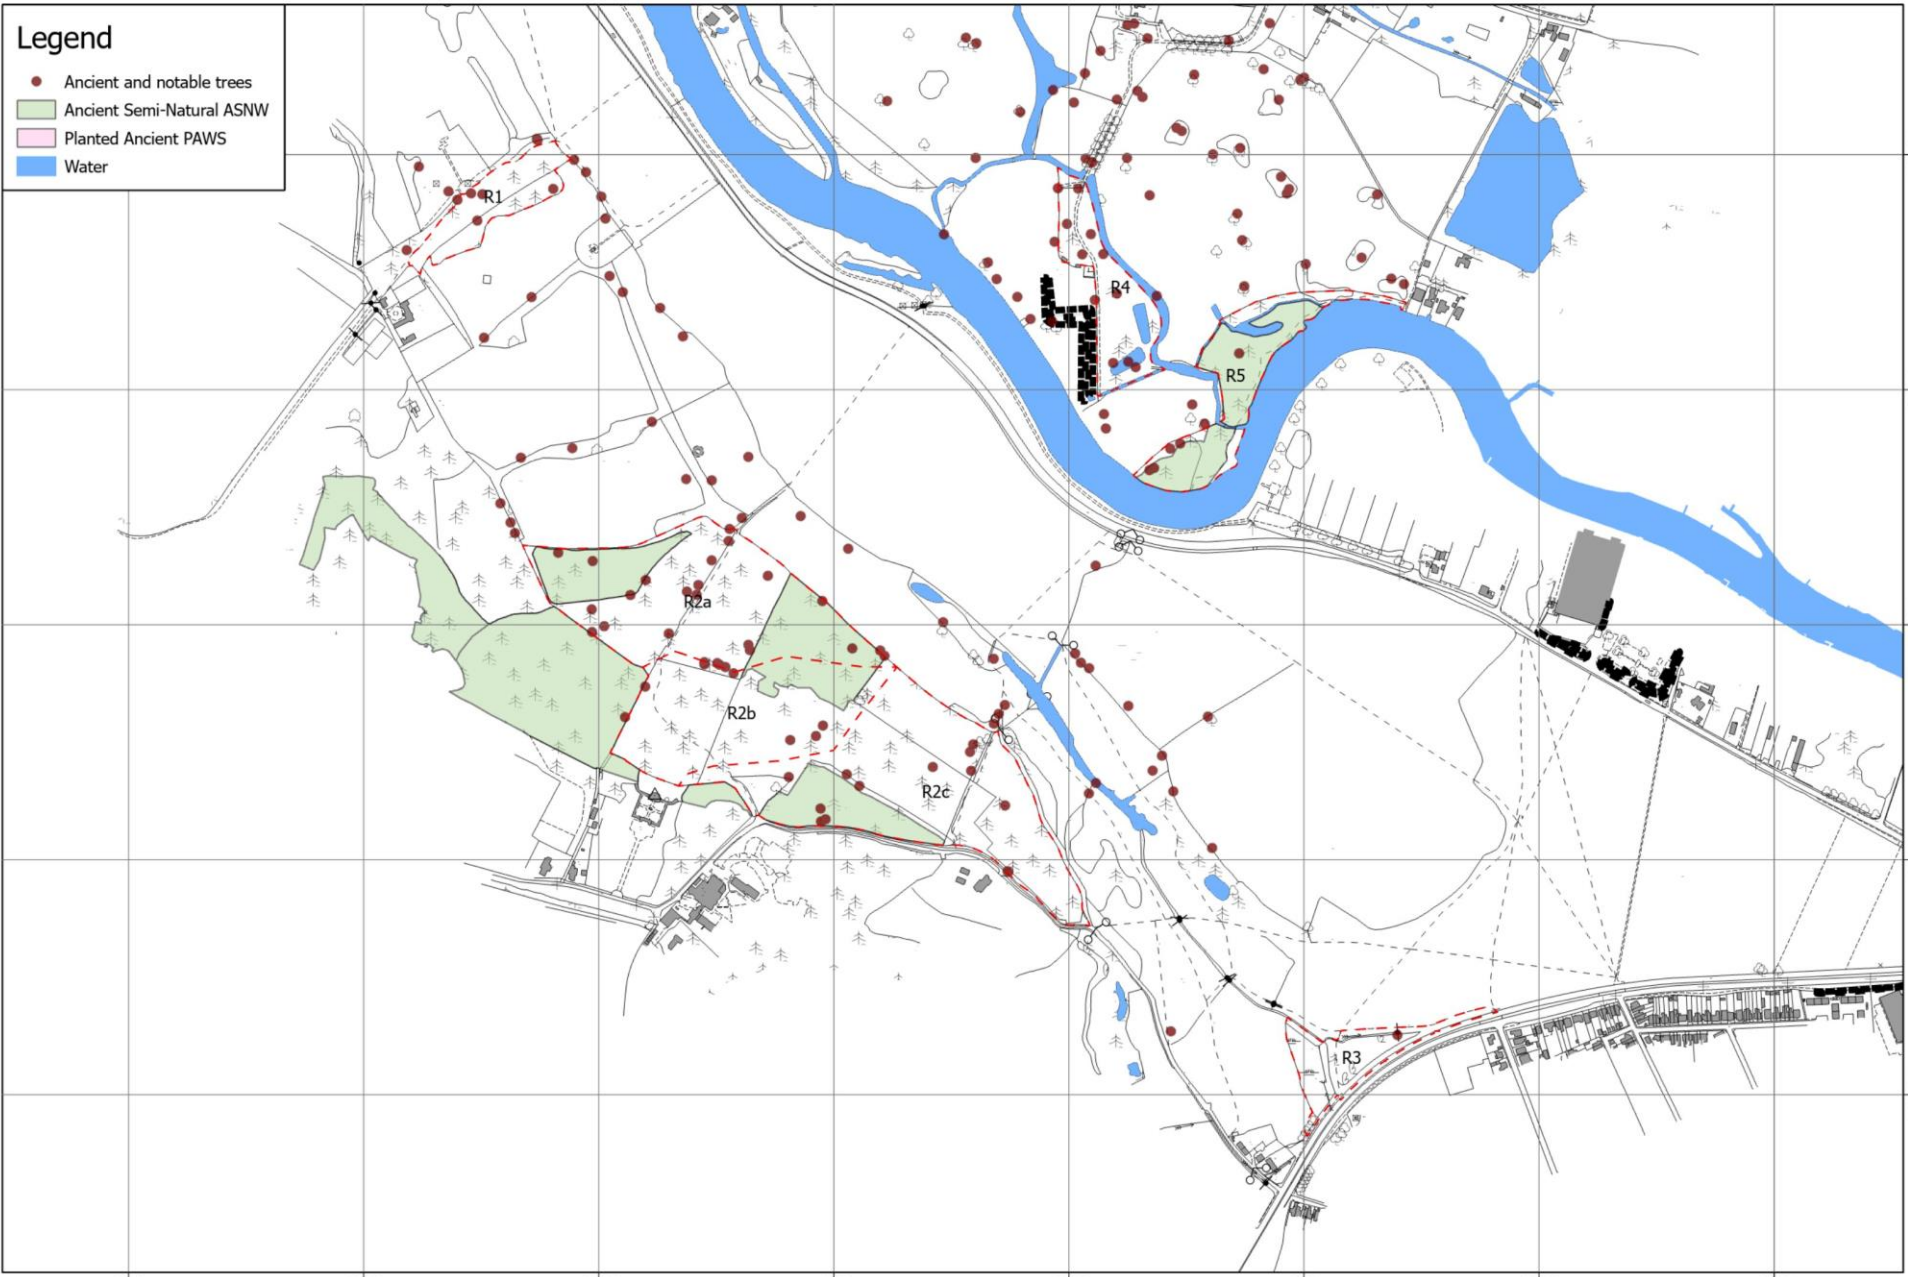

 **Surrey Hills Woodland Management Plan - Headley Heath - Ancient Woodland and Veteran Trees**

 **Surrey Hills Woodland Management Plan - Holmwood Common - Ancient Woodland and Veteran Trees**

 **Surrey Hills Woodland Management Plan - Hydon's Ball and Heath - Ancient Woodland and Veteran Trees**

 **Surrey Hills Woodland Management Plan - Little Kings Wood - Ancient Woodland and Veteran Trees**

 **Surrey Hills Woodland Management Plan - Netley Park - Ancient Woodland and Veteran Trees**

Surrey Hills Woodland Management Plan - Oxted Downs - Ancient Woodland and Veteran Trees

 **Surrey Hills Woodland Management Plan - Reigate Hill and Gatton Park - Ancient Woodland and Veteran Trees**

Surrey Hills Woodland Management Plan - Runnymede - Ancient Woodland and Veteran Trees

Surrey Hills Woodland Management Plan - Winkworth Arboretum - Ancient Woodland and Veteran Trees