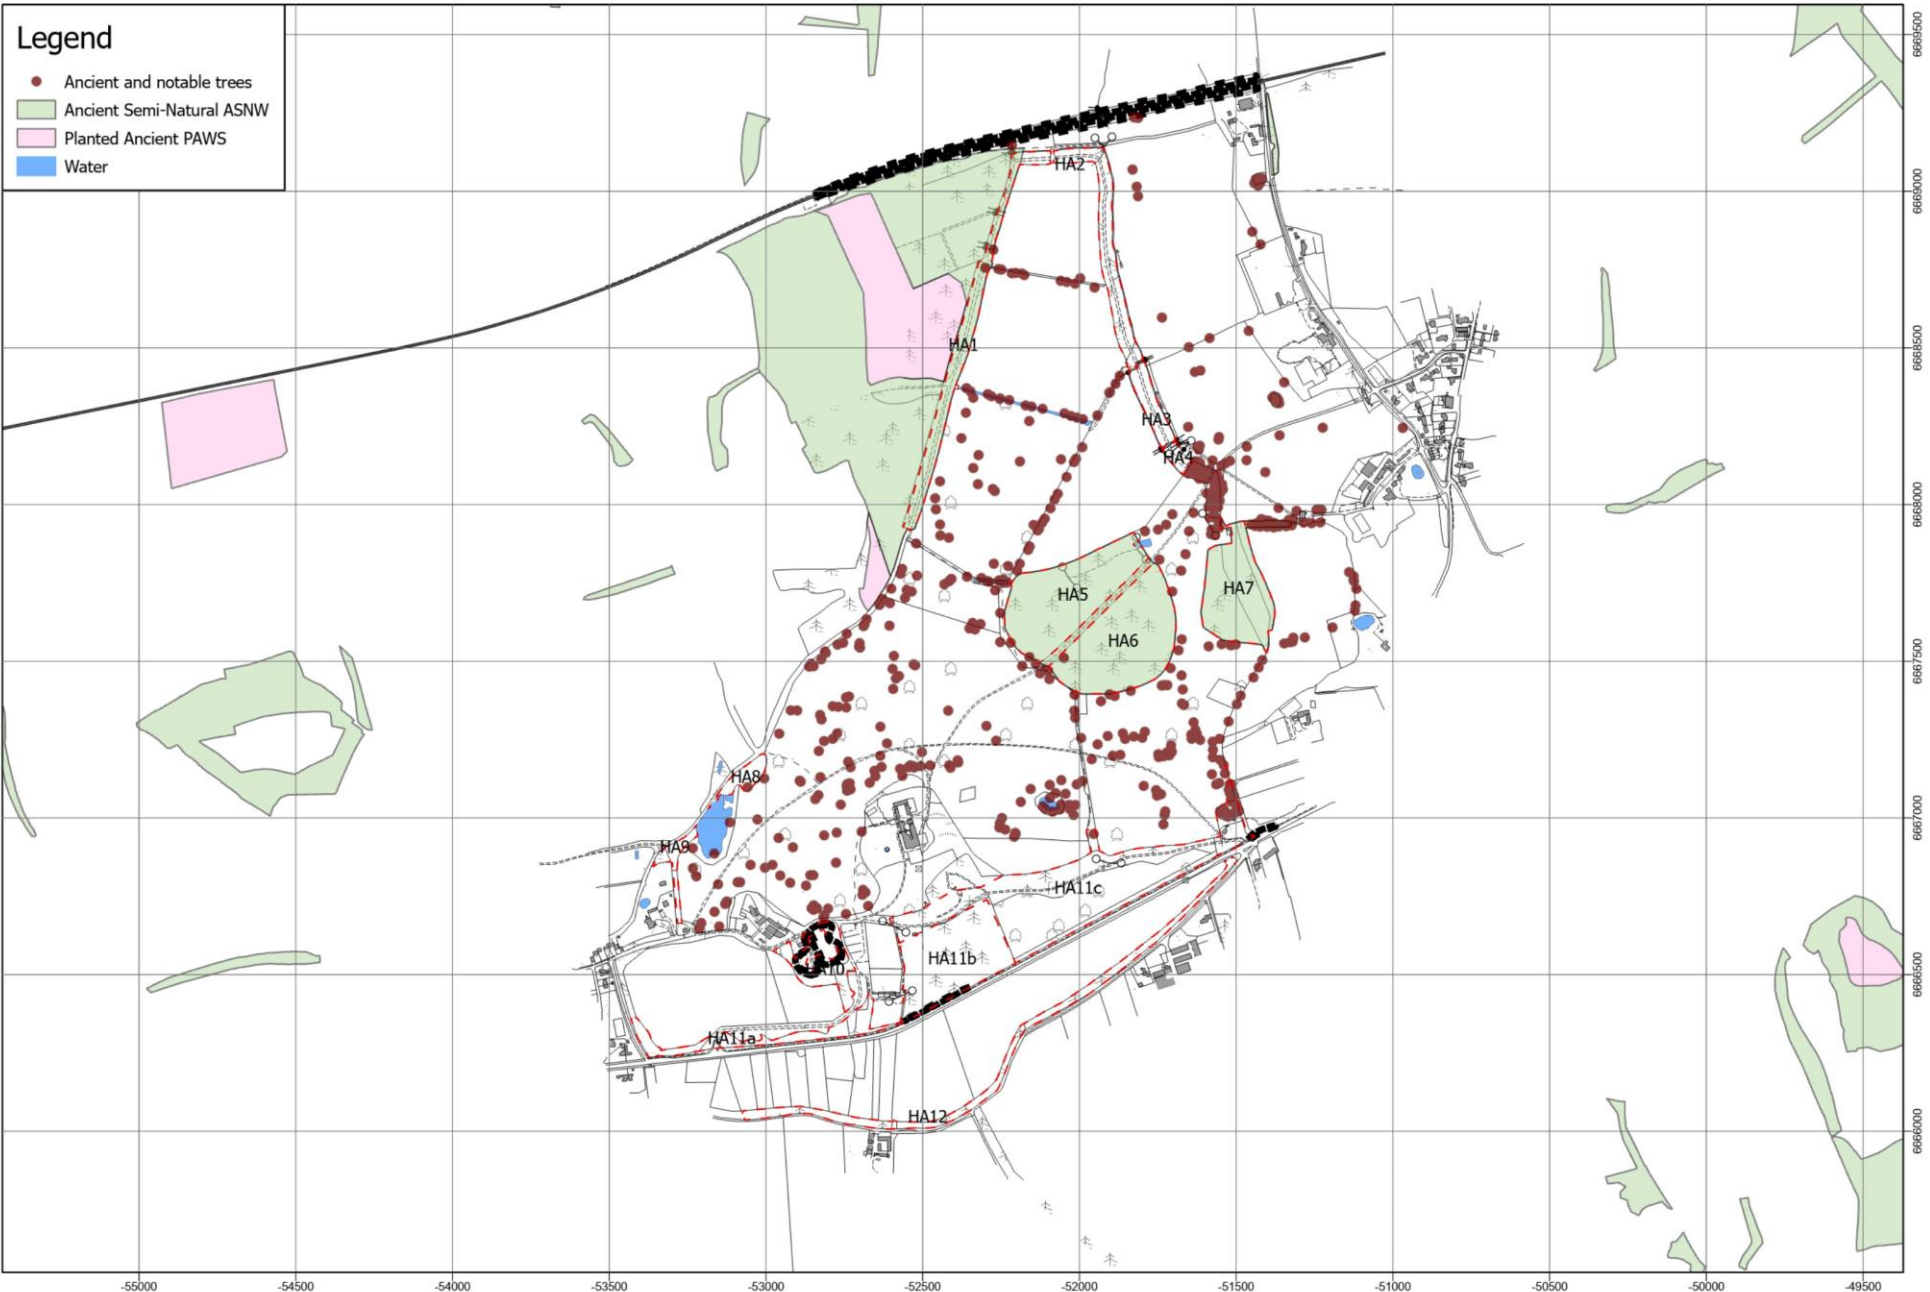

 **Surrey Hills Woodland Management Plan - Abinger Roughs - Ancient Woodland and Veteran Trees**

 **Surrey Hills Woodland Management Plan - Box Hill - Ancient Woodland and Veteran Trees**

 Surrey Hills Woodland Management Plan - Chapel Farm - Ancient Woodland and Veteran Trees

Surrey Hills Woodland Management Plan - Denbies Hillside - Ancient Woodland and Veteran Trees

 **Surrey Hills Woodland Management Plan - Emley Farm - Ancient Woodland and Veteran Trees**

 **Surrey Hills Woodland Management Plan - Finchampstead Ridges - Ancient Woodland and Veteran Trees**

 **Surrey Hills Woodland Management Plan - Headley Heath - Ancient Woodland and Veteran Trees**

 **Surrey Hills Woodland Management Plan - Holmwood Common - Ancient Woodland and Veteran Trees**

 **Surrey Hills Woodland Management Plan - Hydon's Ball and Heath - Ancient Woodland and Veteran Trees**

 **Surrey Hills Woodland Management Plan - Little Kings Wood - Ancient Woodland and Veteran Trees**

 **Surrey Hills Woodland Management Plan - Netley Park - Ancient Woodland and Veteran Trees**

Surrey Hills Woodland Management Plan - Oxted Downs - Ancient Woodland and Veteran Trees