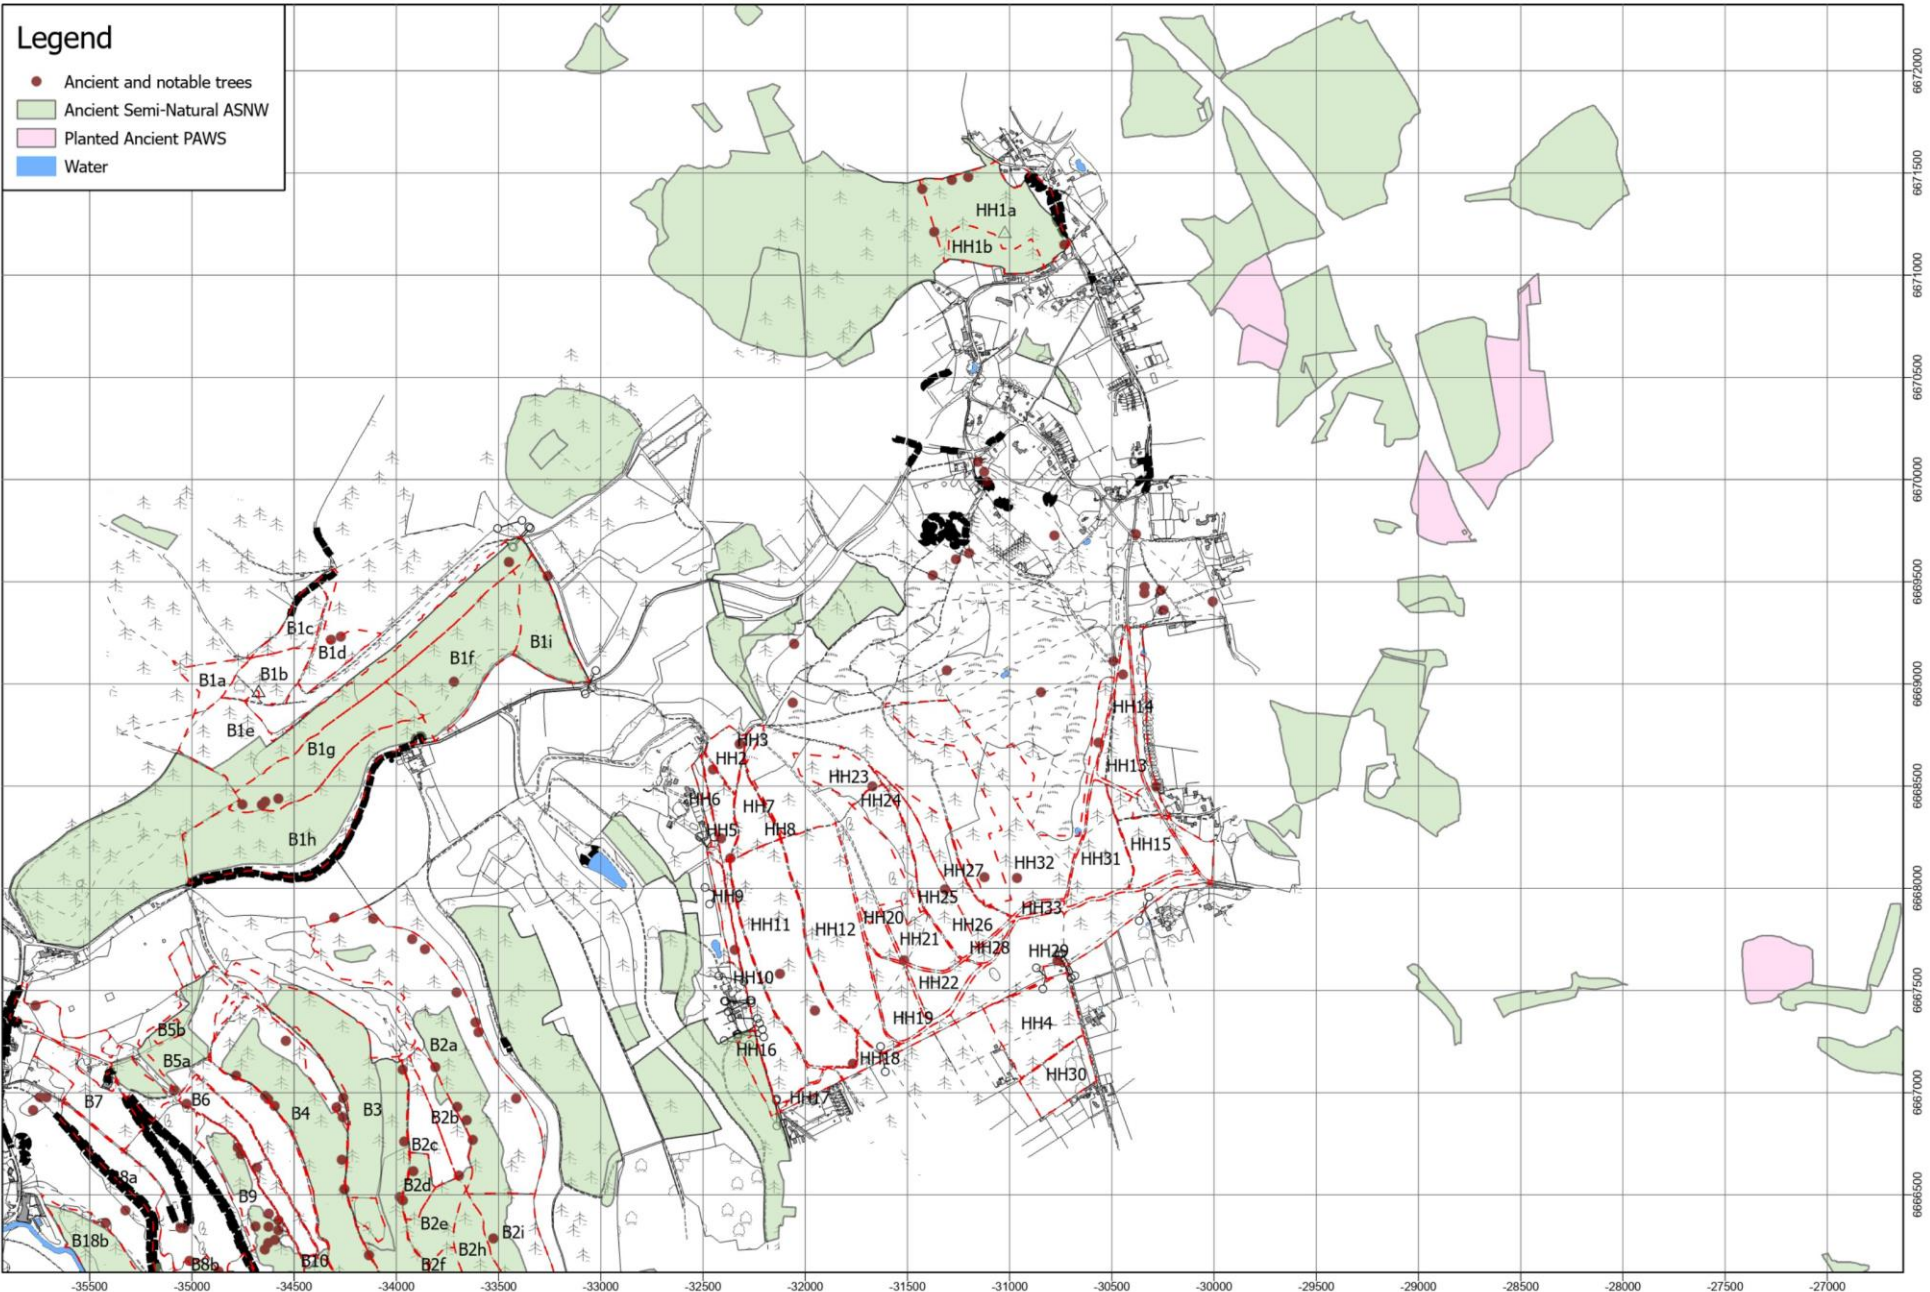

 **Surrey Hills Woodland Management Plan - Abinger Roughs - Ancient Woodland and Veteran Trees**

 **Surrey Hills Woodland Management Plan - Box Hill - Ancient Woodland and Veteran Trees**

 Surrey Hills Woodland Management Plan - Chapel Farm - Ancient Woodland and Veteran Trees

Surrey Hills Woodland Management Plan - Denbies Hillside - Ancient Woodland and Veteran Trees

 **Surrey Hills Woodland Management Plan - Emley Farm - Ancient Woodland and Veteran Trees**

 **Surrey Hills Woodland Management Plan - Finchampstead Ridges - Ancient Woodland and Veteran Trees**

 **Surrey Hills Woodland Management Plan - Headley Heath - Ancient Woodland and Veteran Trees**

 **Surrey Hills Woodland Management Plan - Holmwood Common - Ancient Woodland and Veteran Trees**

 **Surrey Hills Woodland Management Plan - Hydon's Ball and Heath - Ancient Woodland and Veteran Trees**

 **Surrey Hills Woodland Management Plan - Little Kings Wood - Ancient Woodland and Veteran Trees**

 **Surrey Hills Woodland Management Plan - Netley Park - Ancient Woodland and Veteran Trees**

Surrey Hills Woodland Management Plan - Oxted Downs - Ancient Woodland and Veteran Trees