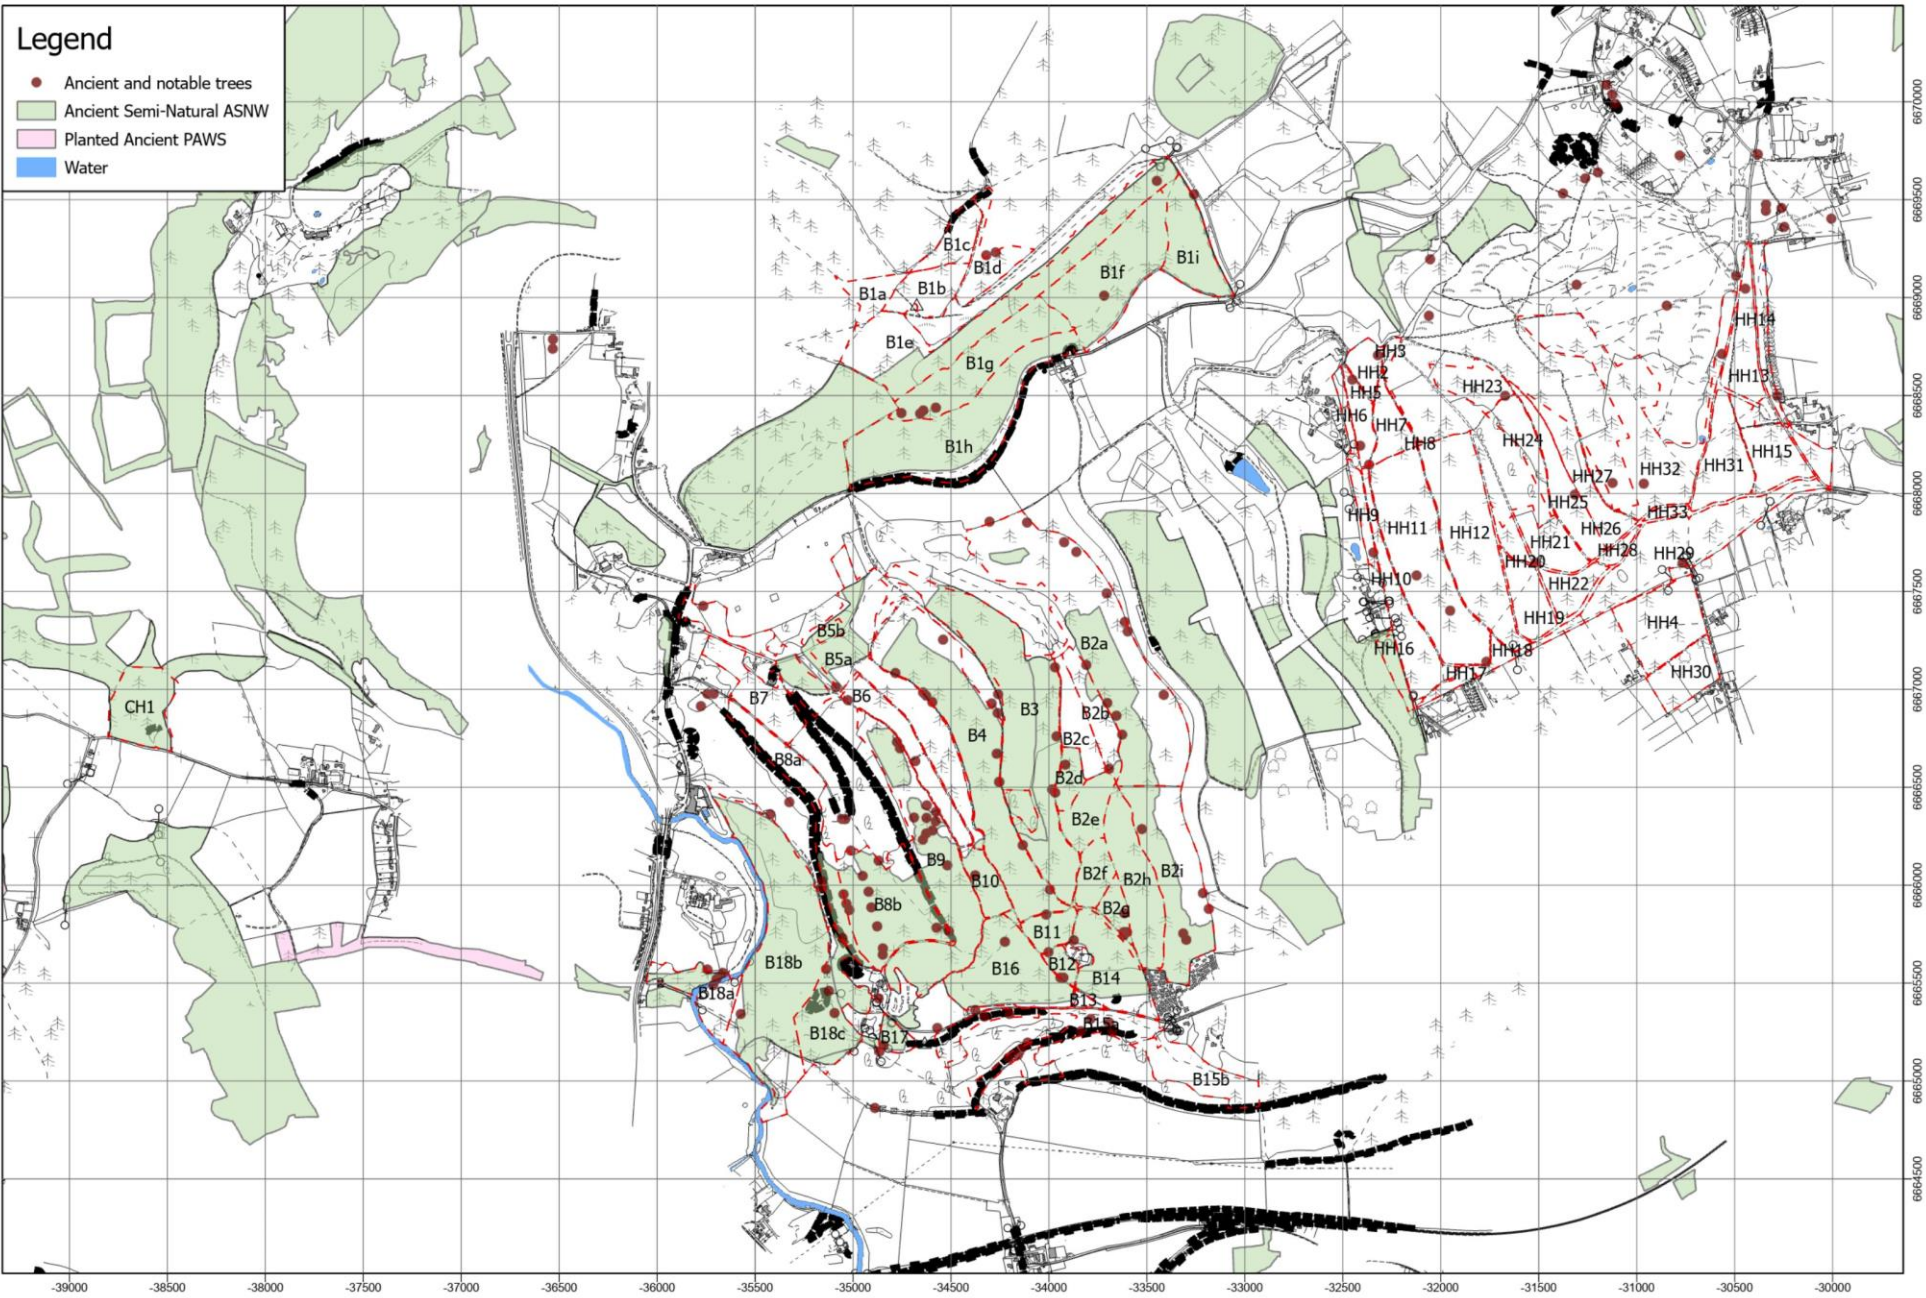

 **Surrey Hills Woodland Management Plan - Abinger Roughs - Ancient Woodland and Veteran Trees**

 **Surrey Hills Woodland Management Plan - Box Hill - Ancient Woodland and Veteran Trees**

 Surrey Hills Woodland Management Plan - Chapel Farm - Ancient Woodland and Veteran Trees

Surrey Hills Woodland Management Plan - Denbies Hillside - Ancient Woodland and Veteran Trees

 **Surrey Hills Woodland Management Plan - Emley Farm - Ancient Woodland and Veteran Trees**

 **Surrey Hills Woodland Management Plan - Finchampstead Ridges - Ancient Woodland and Veteran Trees**

 **Surrey Hills Woodland Management Plan - Headley Heath - Ancient Woodland and Veteran Trees**

 **Surrey Hills Woodland Management Plan - Holmwood Common - Ancient Woodland and Veteran Trees**

 **Surrey Hills Woodland Management Plan - Hydon's Ball and Heath - Ancient Woodland and Veteran Trees**

 **Surrey Hills Woodland Management Plan - Little Kings Wood - Ancient Woodland and Veteran Trees**

 **Surrey Hills Woodland Management Plan - Netley Park - Ancient Woodland and Veteran Trees**

Surrey Hills Woodland Management Plan - Oxted Downs - Ancient Woodland and Veteran Trees