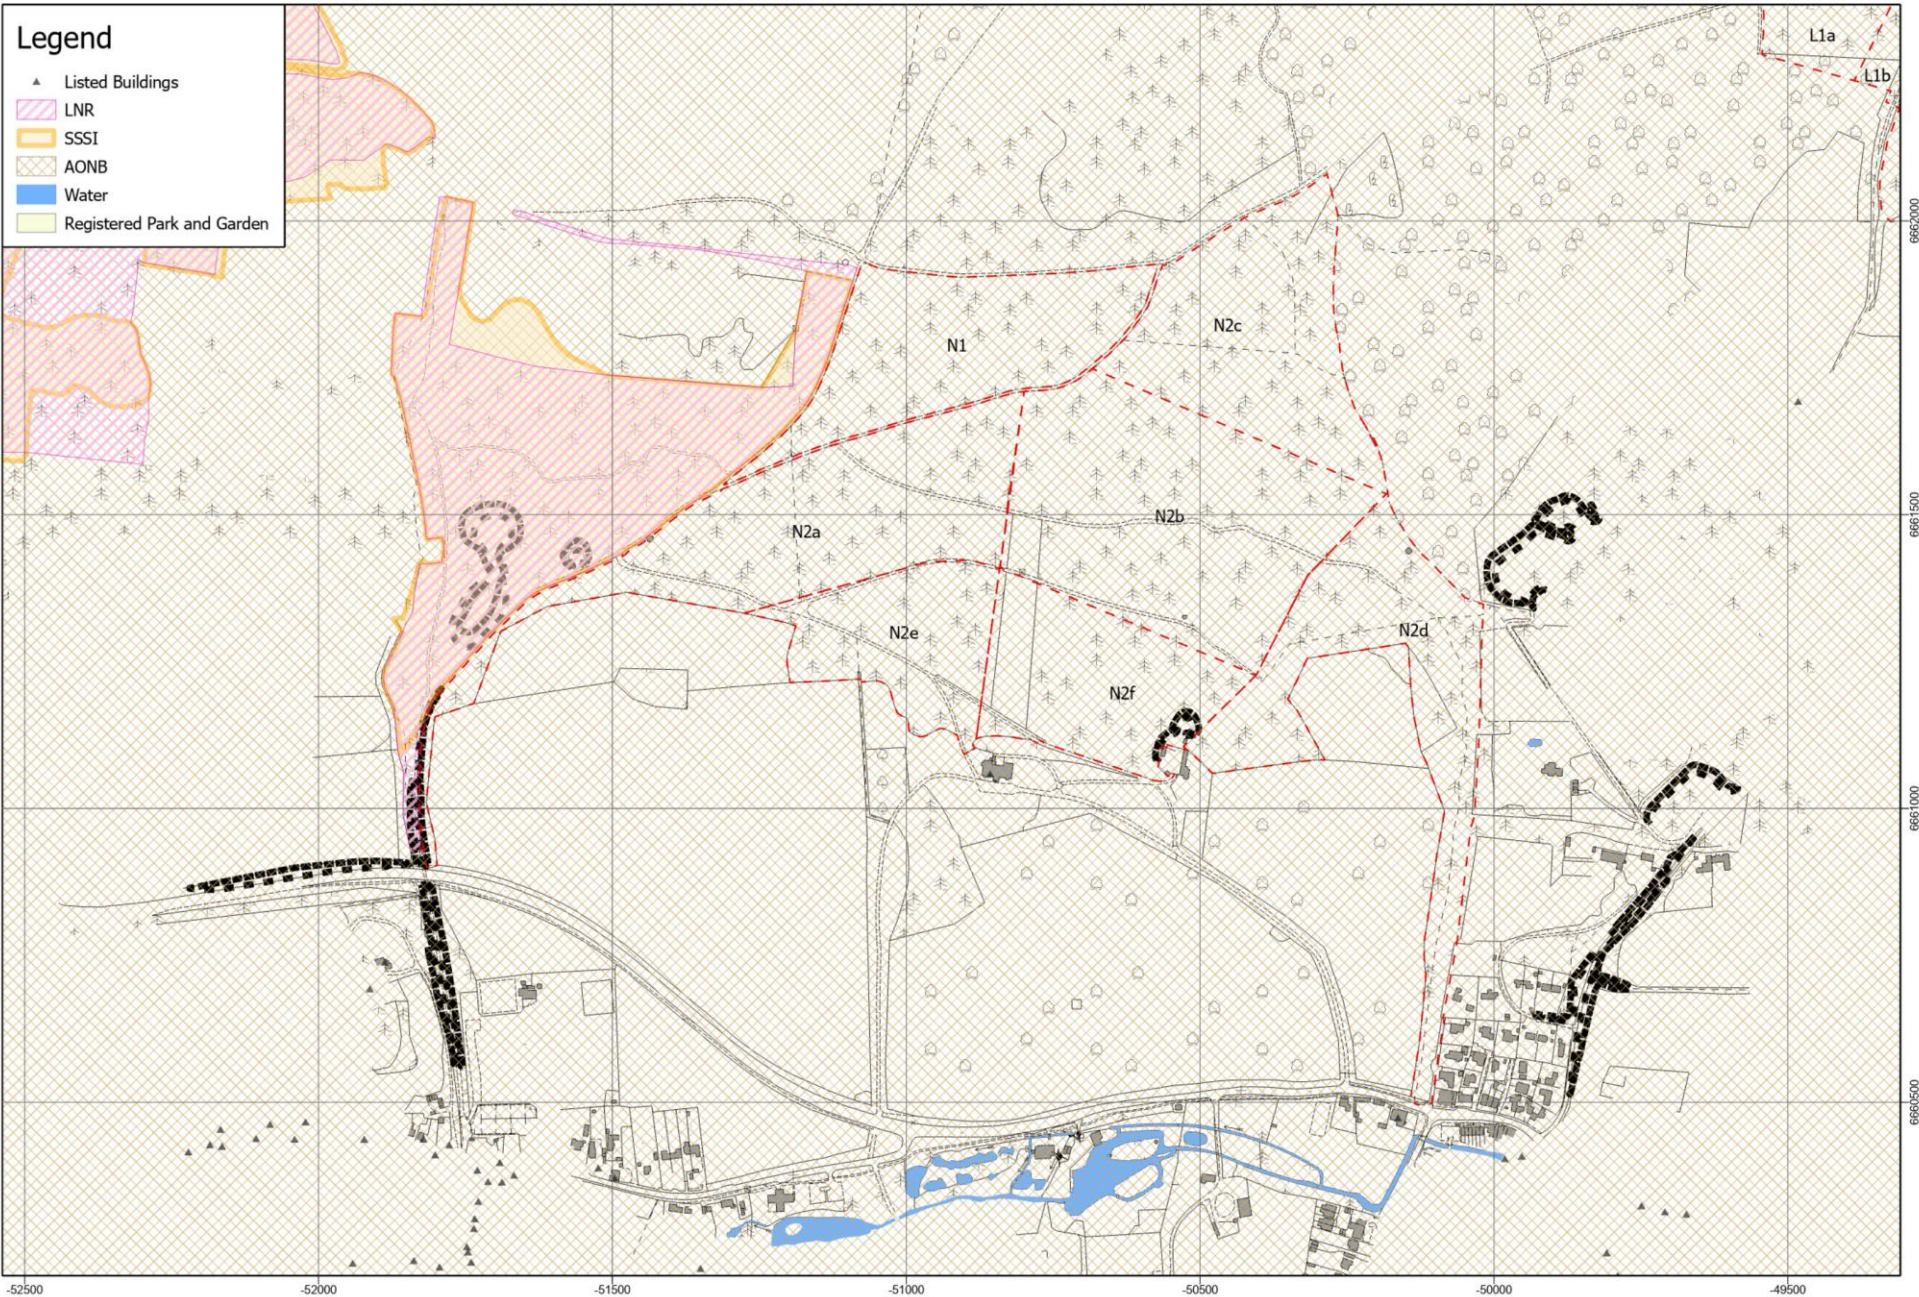

 Surrey Hills Woodland Management Plan - Box Hill - Statutory Designations

 Surrey Hills Woodland Management Plan - Box Hill - Statutory Designations

Surrey Hills Woodland Management Plan - Finchampstead Ridges - Statutory Designations

Surrey Hills Woodland Management Plan - Hatchlands Park - Statutory Designations

 Surrey Hills Woodland Management Plan - Headley Heath - Statutory Designations

 Surrey Hills Woodland Management Plan - Holmwood Common - Statutory Designations

 Surrey Hills Woodland Management Plan - Little Kings Wood - Statutory Designations

Surrey Hills Woodland Management Plan - Netley Park - Statutory Designations

Surrey Hills Woodland Management Plan - Reigate Hill and Gatton Park - Statutory Designations