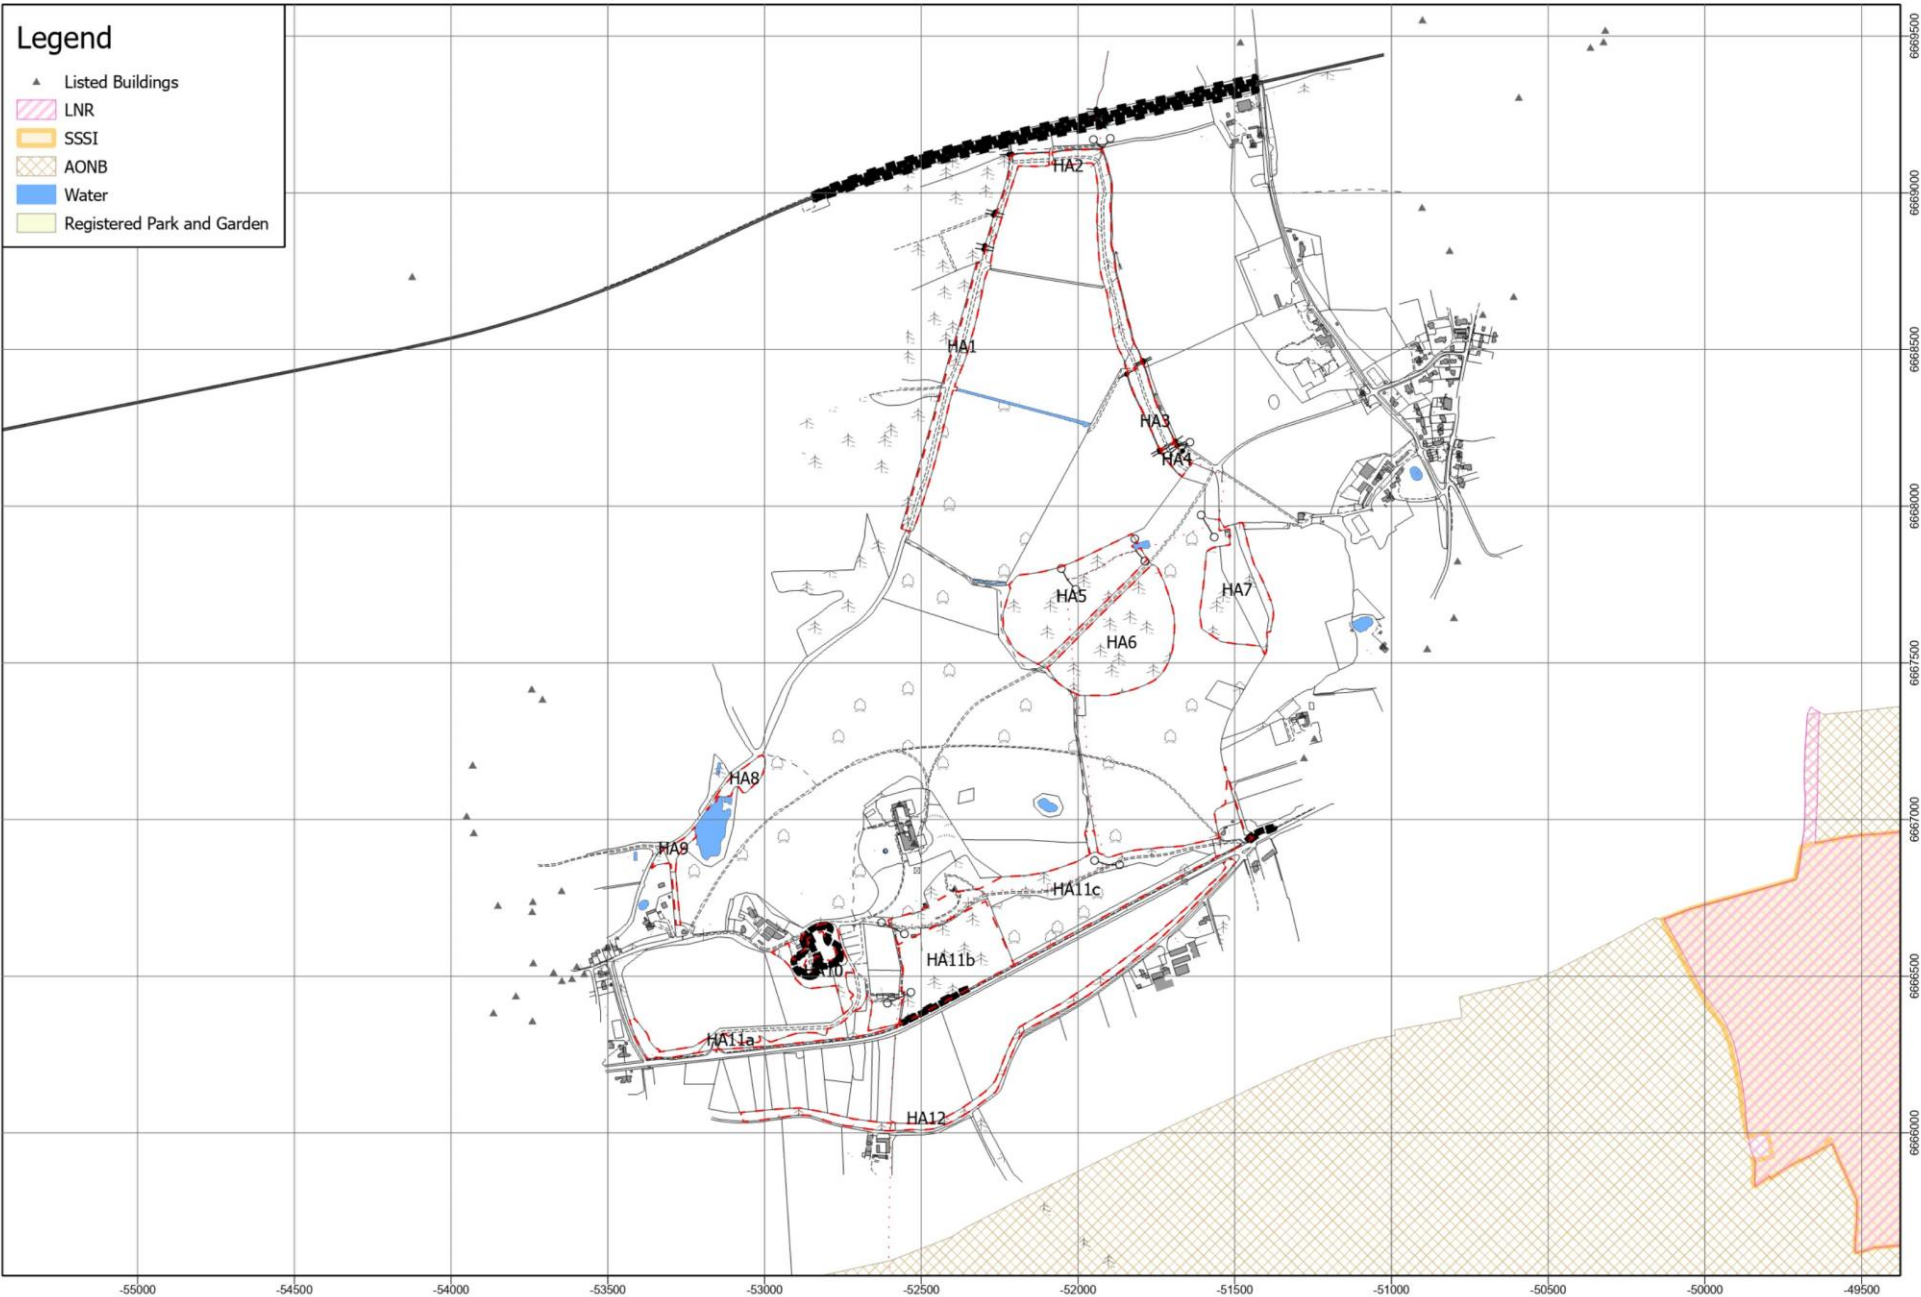

 Surrey Hills Woodland Management Plan - Box Hill - Statutory Designations

 Surrey Hills Woodland Management Plan - Box Hill - Statutory Designations

Surrey Hills Woodland Management Plan - Finchampstead Ridges - Statutory Designations

Surrey Hills Woodland Management Plan - Hatchlands Park - Statutory Designations

 Surrey Hills Woodland Management Plan - Headley Heath - Statutory Designations

 Surrey Hills Woodland Management Plan - Holmwood Common - Statutory Designations

 Surrey Hills Woodland Management Plan - Little Kings Wood - Statutory Designations

Surrey Hills Woodland Management Plan - Netley Park - Statutory Designations

Surrey Hills Woodland Management Plan - Reigate Hill and Gatton Park - Statutory Designations

Surrey Hills Woodland Management Plan - Witley and Milford Commons - Statutory Designations