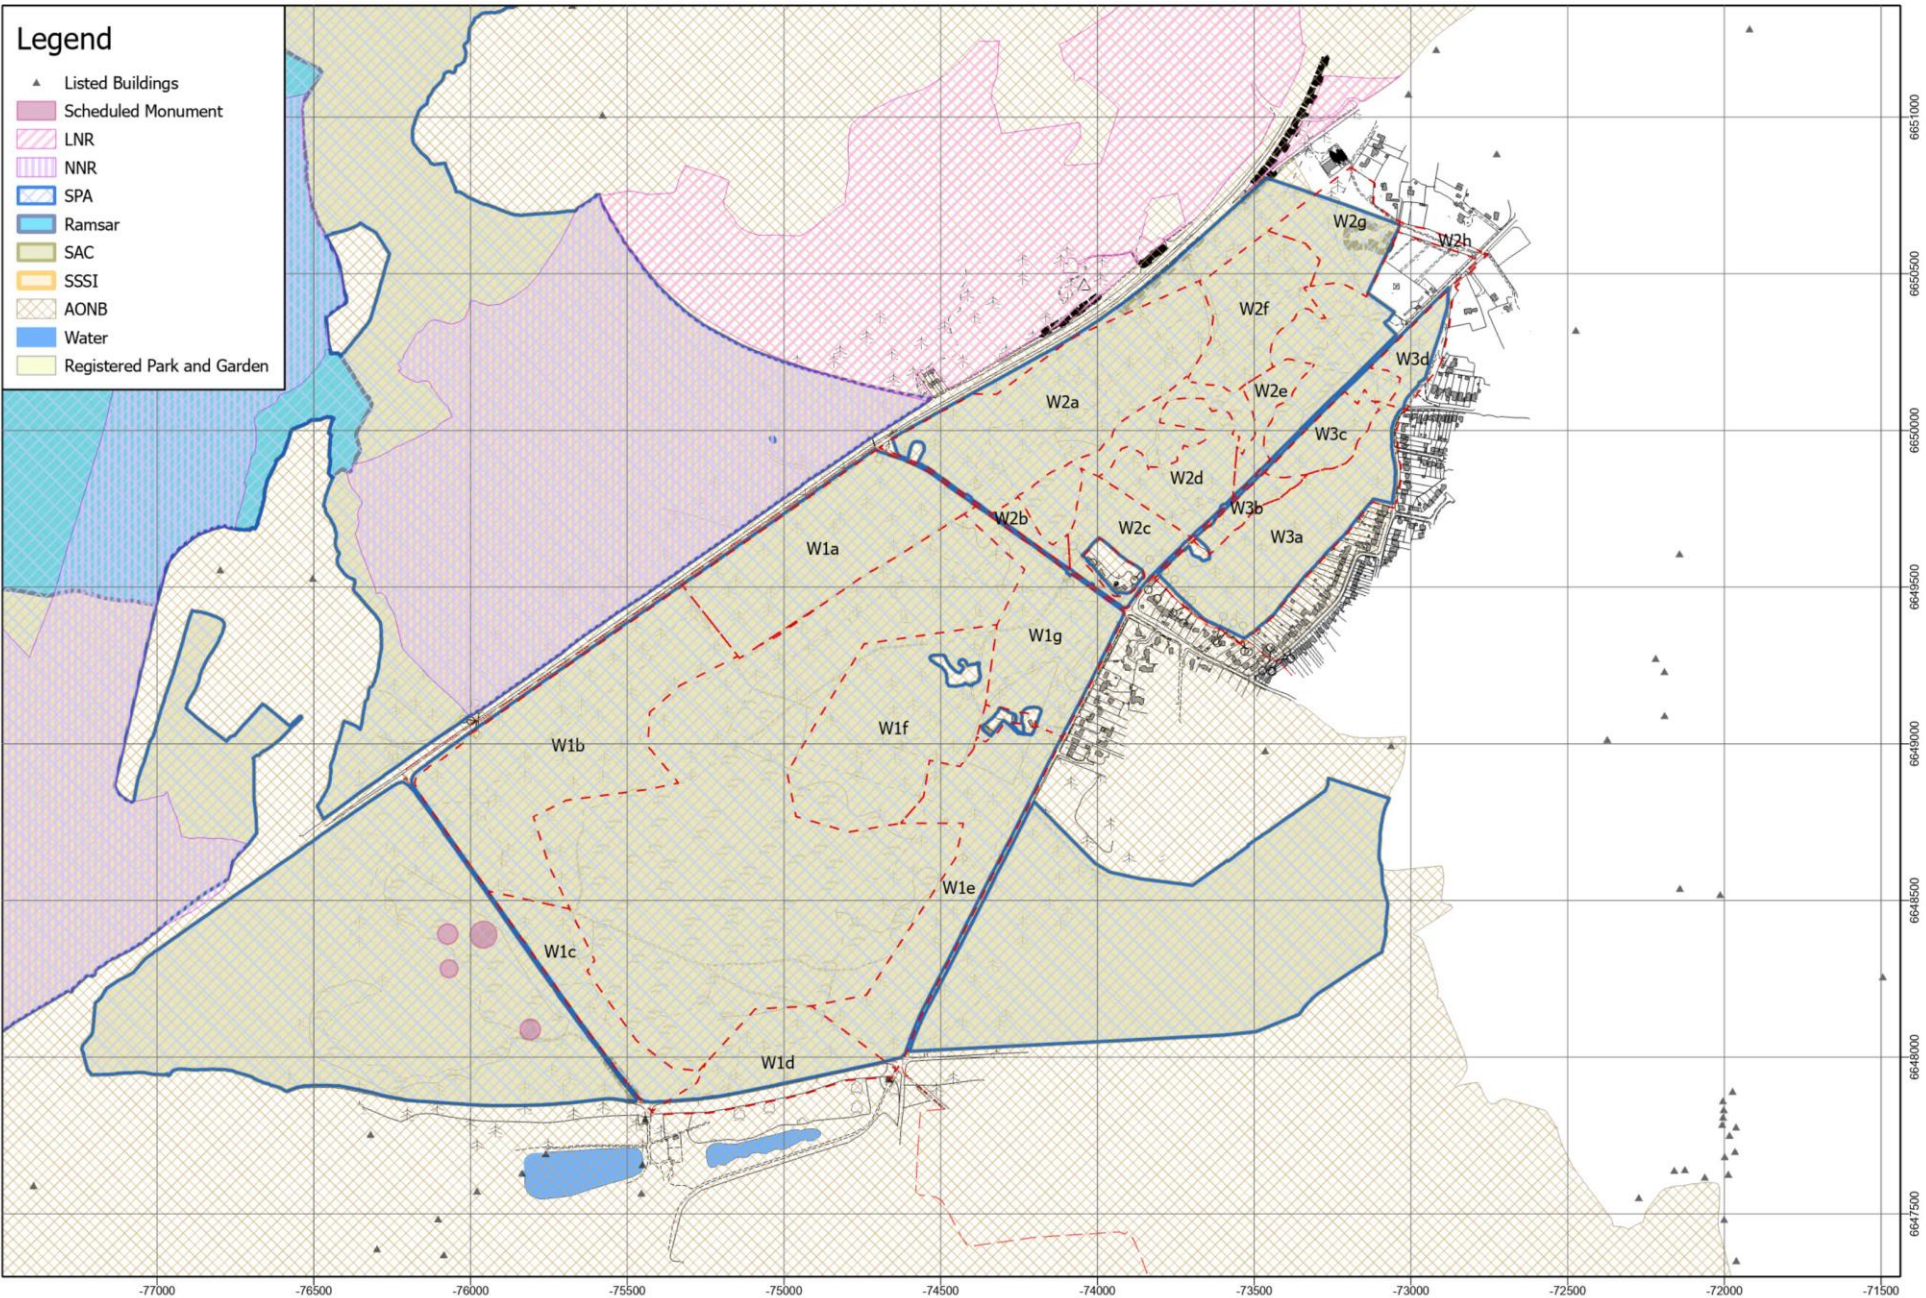

 Surrey Hills Woodland Management Plan - Box Hill - Statutory Designations

 Surrey Hills Woodland Management Plan - Box Hill - Statutory Designations

Surrey Hills Woodland Management Plan - Finchampstead Ridges - Statutory Designations

Surrey Hills Woodland Management Plan - Hatchlands Park - Statutory Designations

 Surrey Hills Woodland Management Plan - Headley Heath - Statutory Designations

 Surrey Hills Woodland Management Plan - Holmwood Common - Statutory Designations

 Surrey Hills Woodland Management Plan - Little Kings Wood - Statutory Designations

Surrey Hills Woodland Management Plan - Netley Park - Statutory Designations

Surrey Hills Woodland Management Plan - Reigate Hill and Gatton Park - Statutory Designations

Surrey Hills Woodland Management Plan - Witley and Milford Commons - Statutory Designations