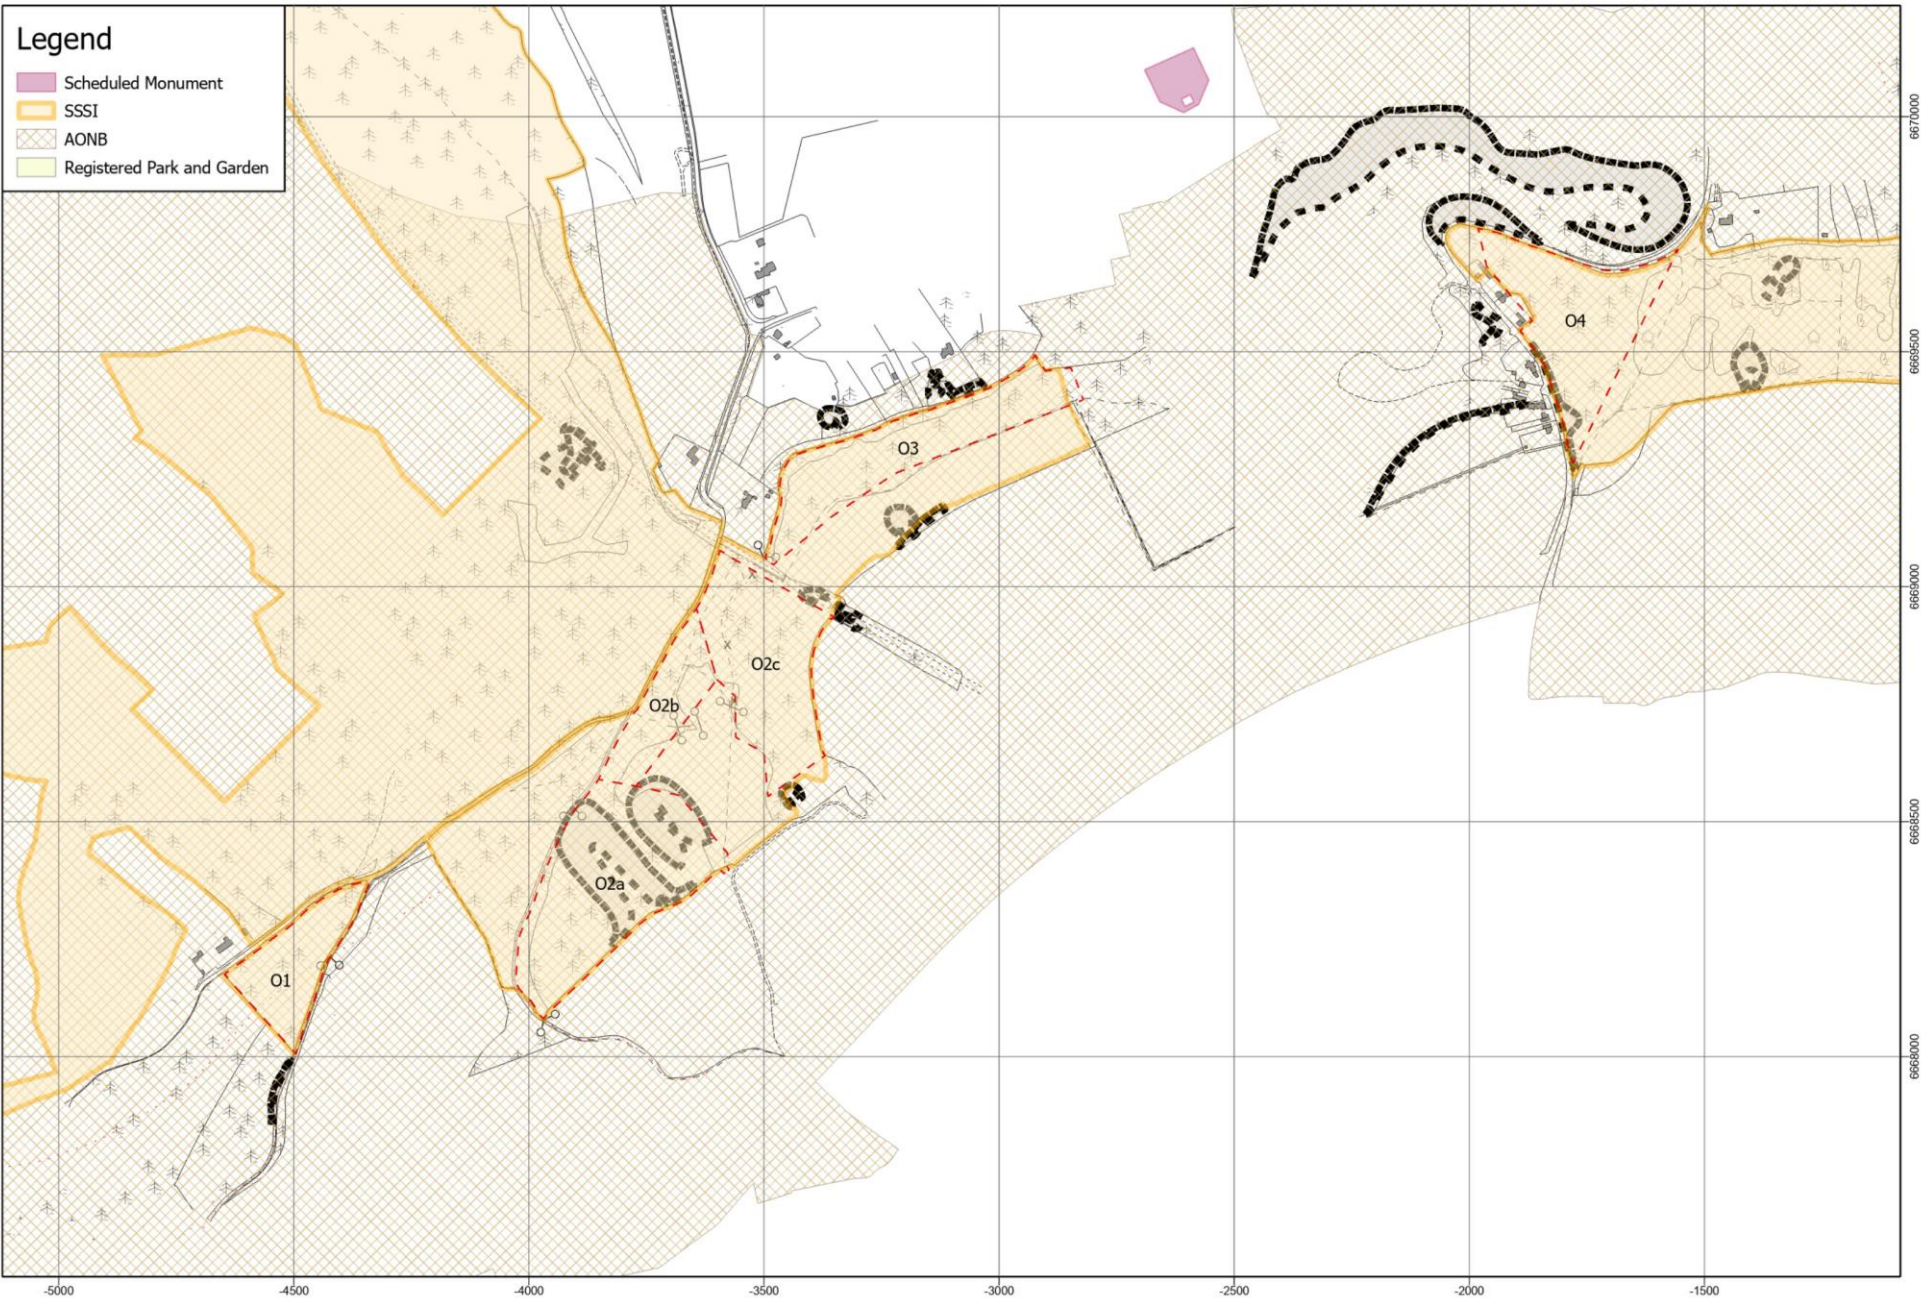

 Surrey Hills Woodland Management Plan - Box Hill - Statutory Designations

 Surrey Hills Woodland Management Plan - Box Hill - Statutory Designations

Surrey Hills Woodland Management Plan - Finchampstead Ridges - Statutory Designations

Surrey Hills Woodland Management Plan - Hatchlands Park - Statutory Designations

 Surrey Hills Woodland Management Plan - Headley Heath - Statutory Designations

 Surrey Hills Woodland Management Plan - Holmwood Common - Statutory Designations

 Surrey Hills Woodland Management Plan - Little Kings Wood - Statutory Designations

Surrey Hills Woodland Management Plan - Netley Park - Statutory Designations

Surrey Hills Woodland Management Plan - Reigate Hill and Gatton Park - Statutory Designations

Surrey Hills Woodland Management Plan - Witley and Milford Commons - Statutory Designations