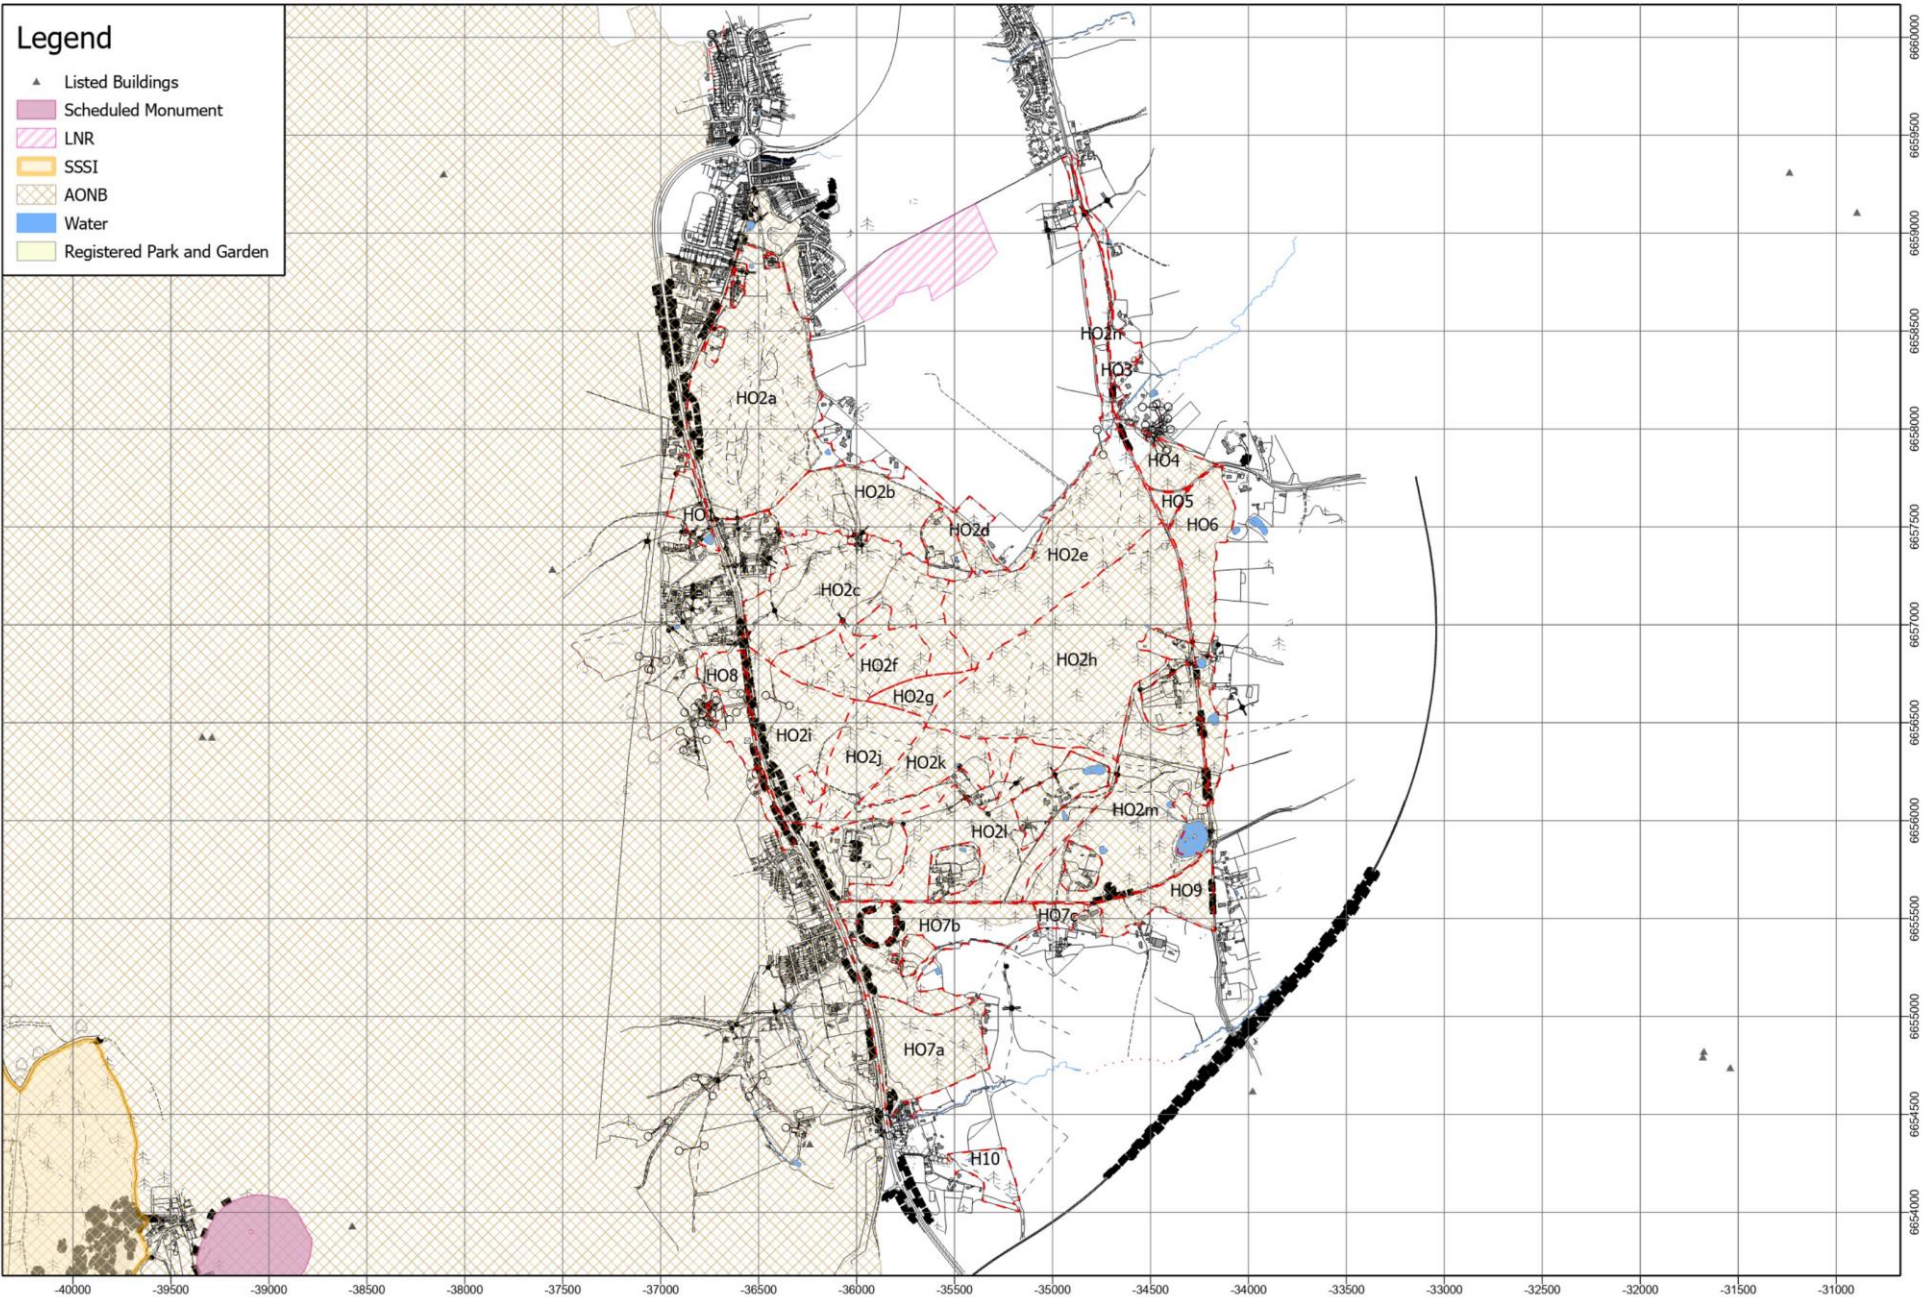

 Surrey Hills Woodland Management Plan - Box Hill - Statutory Designations

 Surrey Hills Woodland Management Plan - Box Hill - Statutory Designations

Surrey Hills Woodland Management Plan - Finchampstead Ridges - Statutory Designations

Surrey Hills Woodland Management Plan - Hatchlands Park - Statutory Designations

 Surrey Hills Woodland Management Plan - Headley Heath - Statutory Designations

 Surrey Hills Woodland Management Plan - Holmwood Common - Statutory Designations

 Surrey Hills Woodland Management Plan - Little Kings Wood - Statutory Designations

Surrey Hills Woodland Management Plan - Netley Park - Statutory Designations

Surrey Hills Woodland Management Plan - Reigate Hill and Gatton Park - Statutory Designations