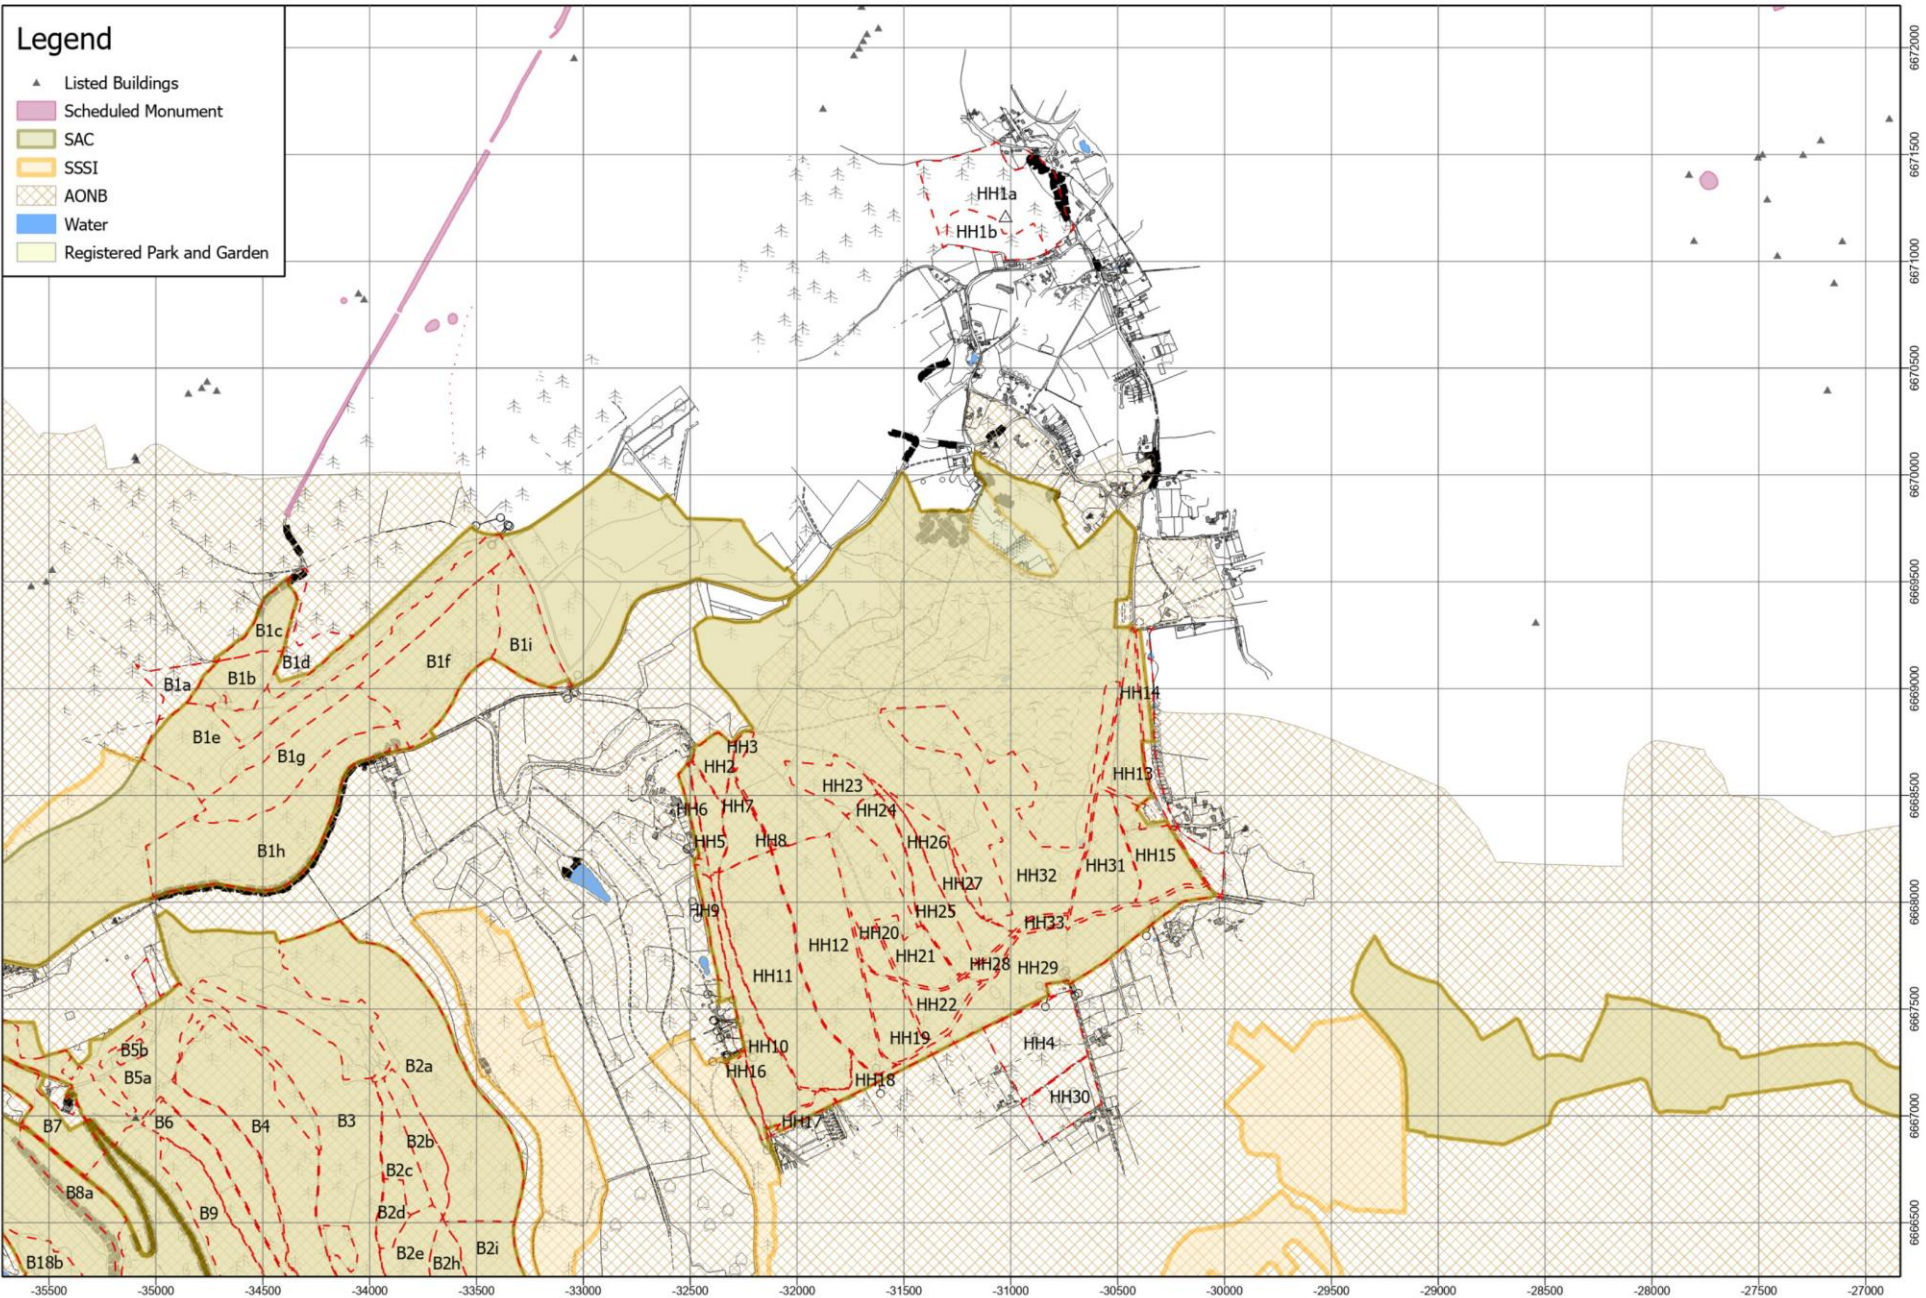

 Surrey Hills Woodland Management Plan - Box Hill - Statutory Designations

 Surrey Hills Woodland Management Plan - Box Hill - Statutory Designations

Surrey Hills Woodland Management Plan - Finchampstead Ridges - Statutory Designations

Surrey Hills Woodland Management Plan - Hatchlands Park - Statutory Designations

 Surrey Hills Woodland Management Plan - Headley Heath - Statutory Designations

 Surrey Hills Woodland Management Plan - Holmwood Common - Statutory Designations

 Surrey Hills Woodland Management Plan - Little Kings Wood - Statutory Designations

Surrey Hills Woodland Management Plan - Netley Park - Statutory Designations

Surrey Hills Woodland Management Plan - Reigate Hill and Gatton Park - Statutory Designations