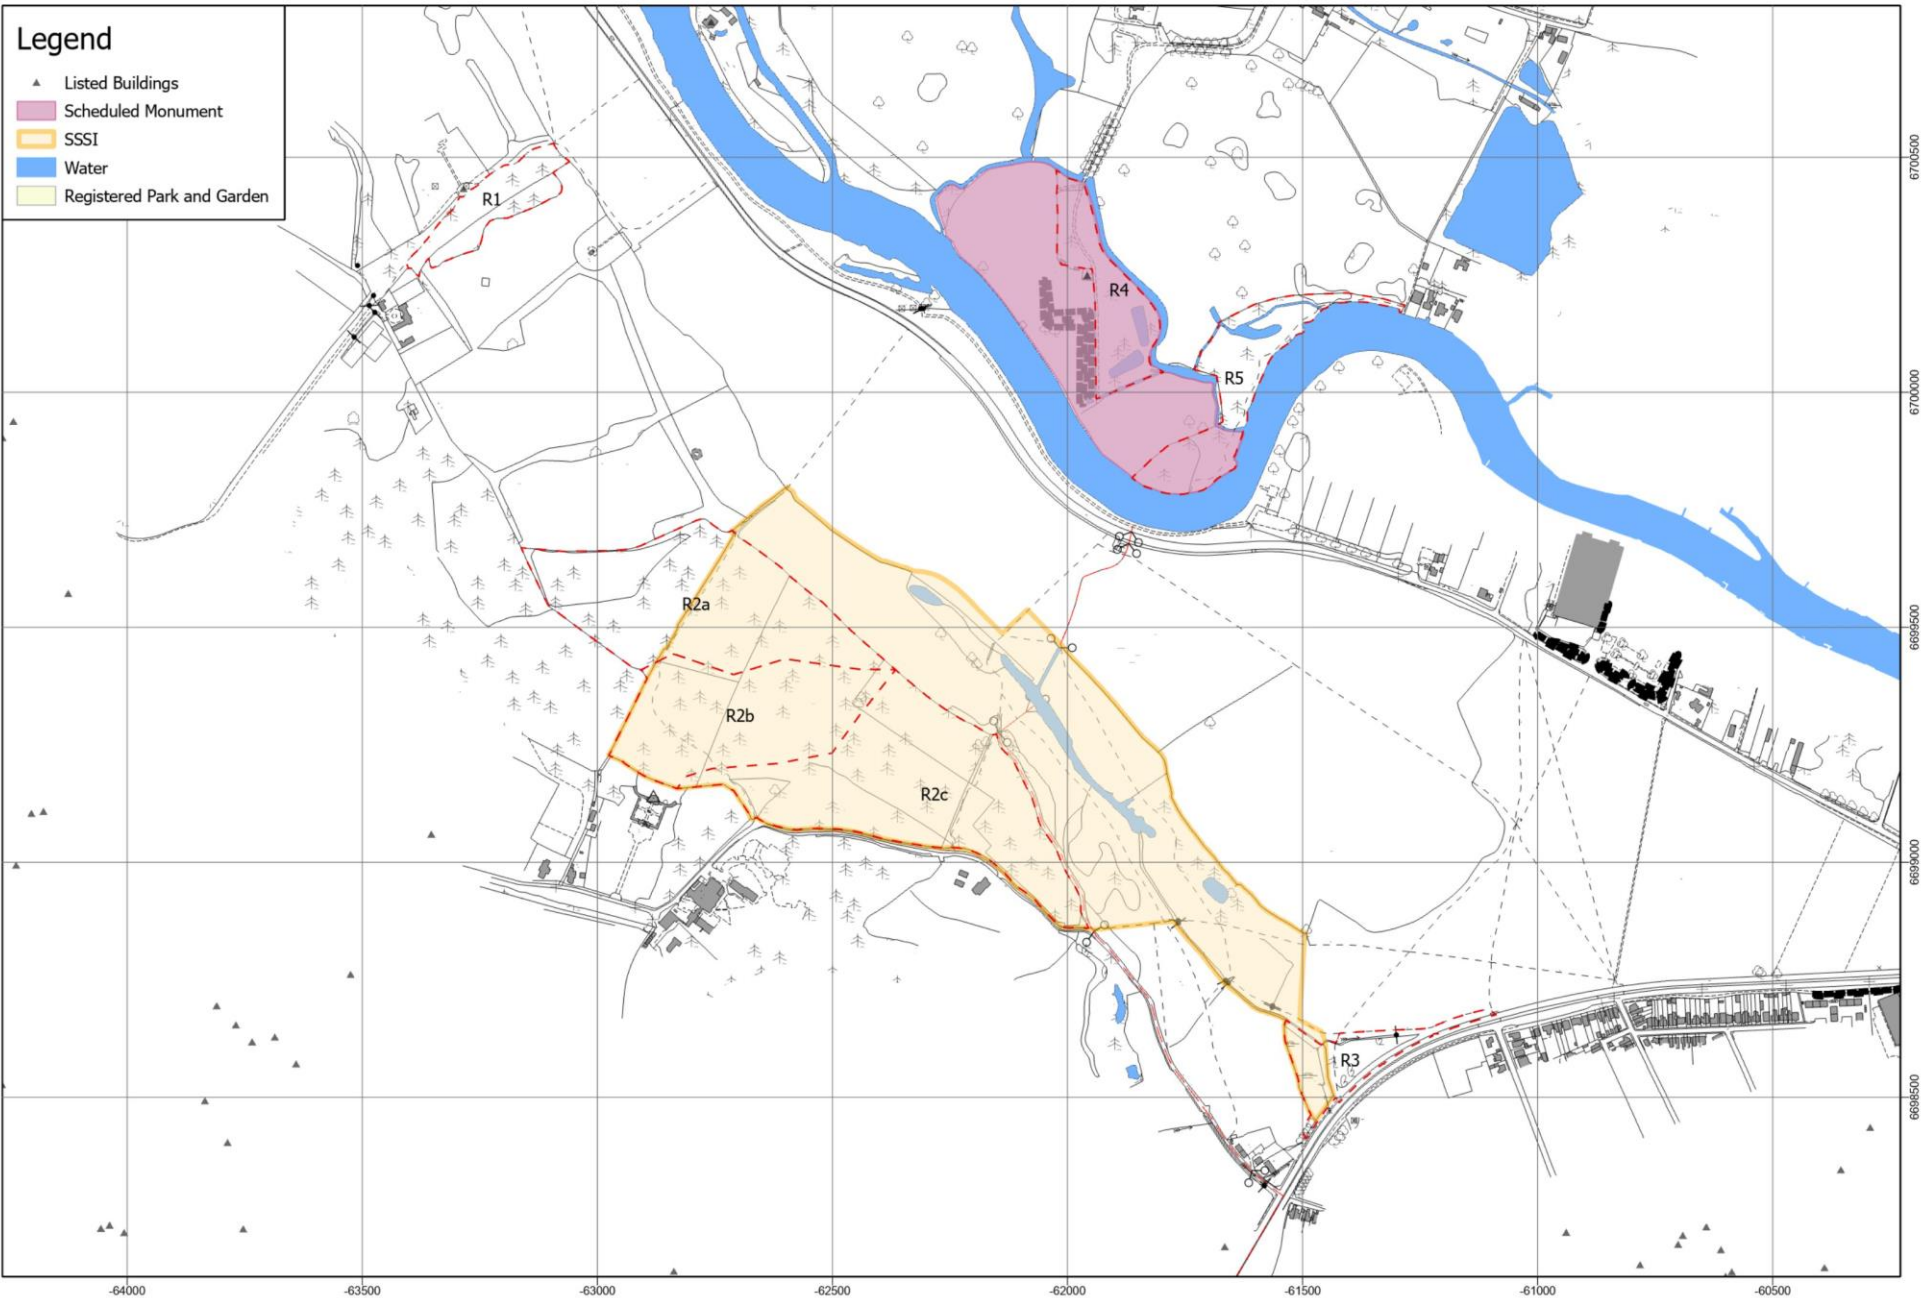

 Surrey Hills Woodland Management Plan - Little Kings Wood - Statutory Designations

Surrey Hills Woodland Management Plan - Netley Park - Statutory Designations

Surrey Hills Woodland Management Plan - Reigate Hill and Gatton Park - Statutory Designations