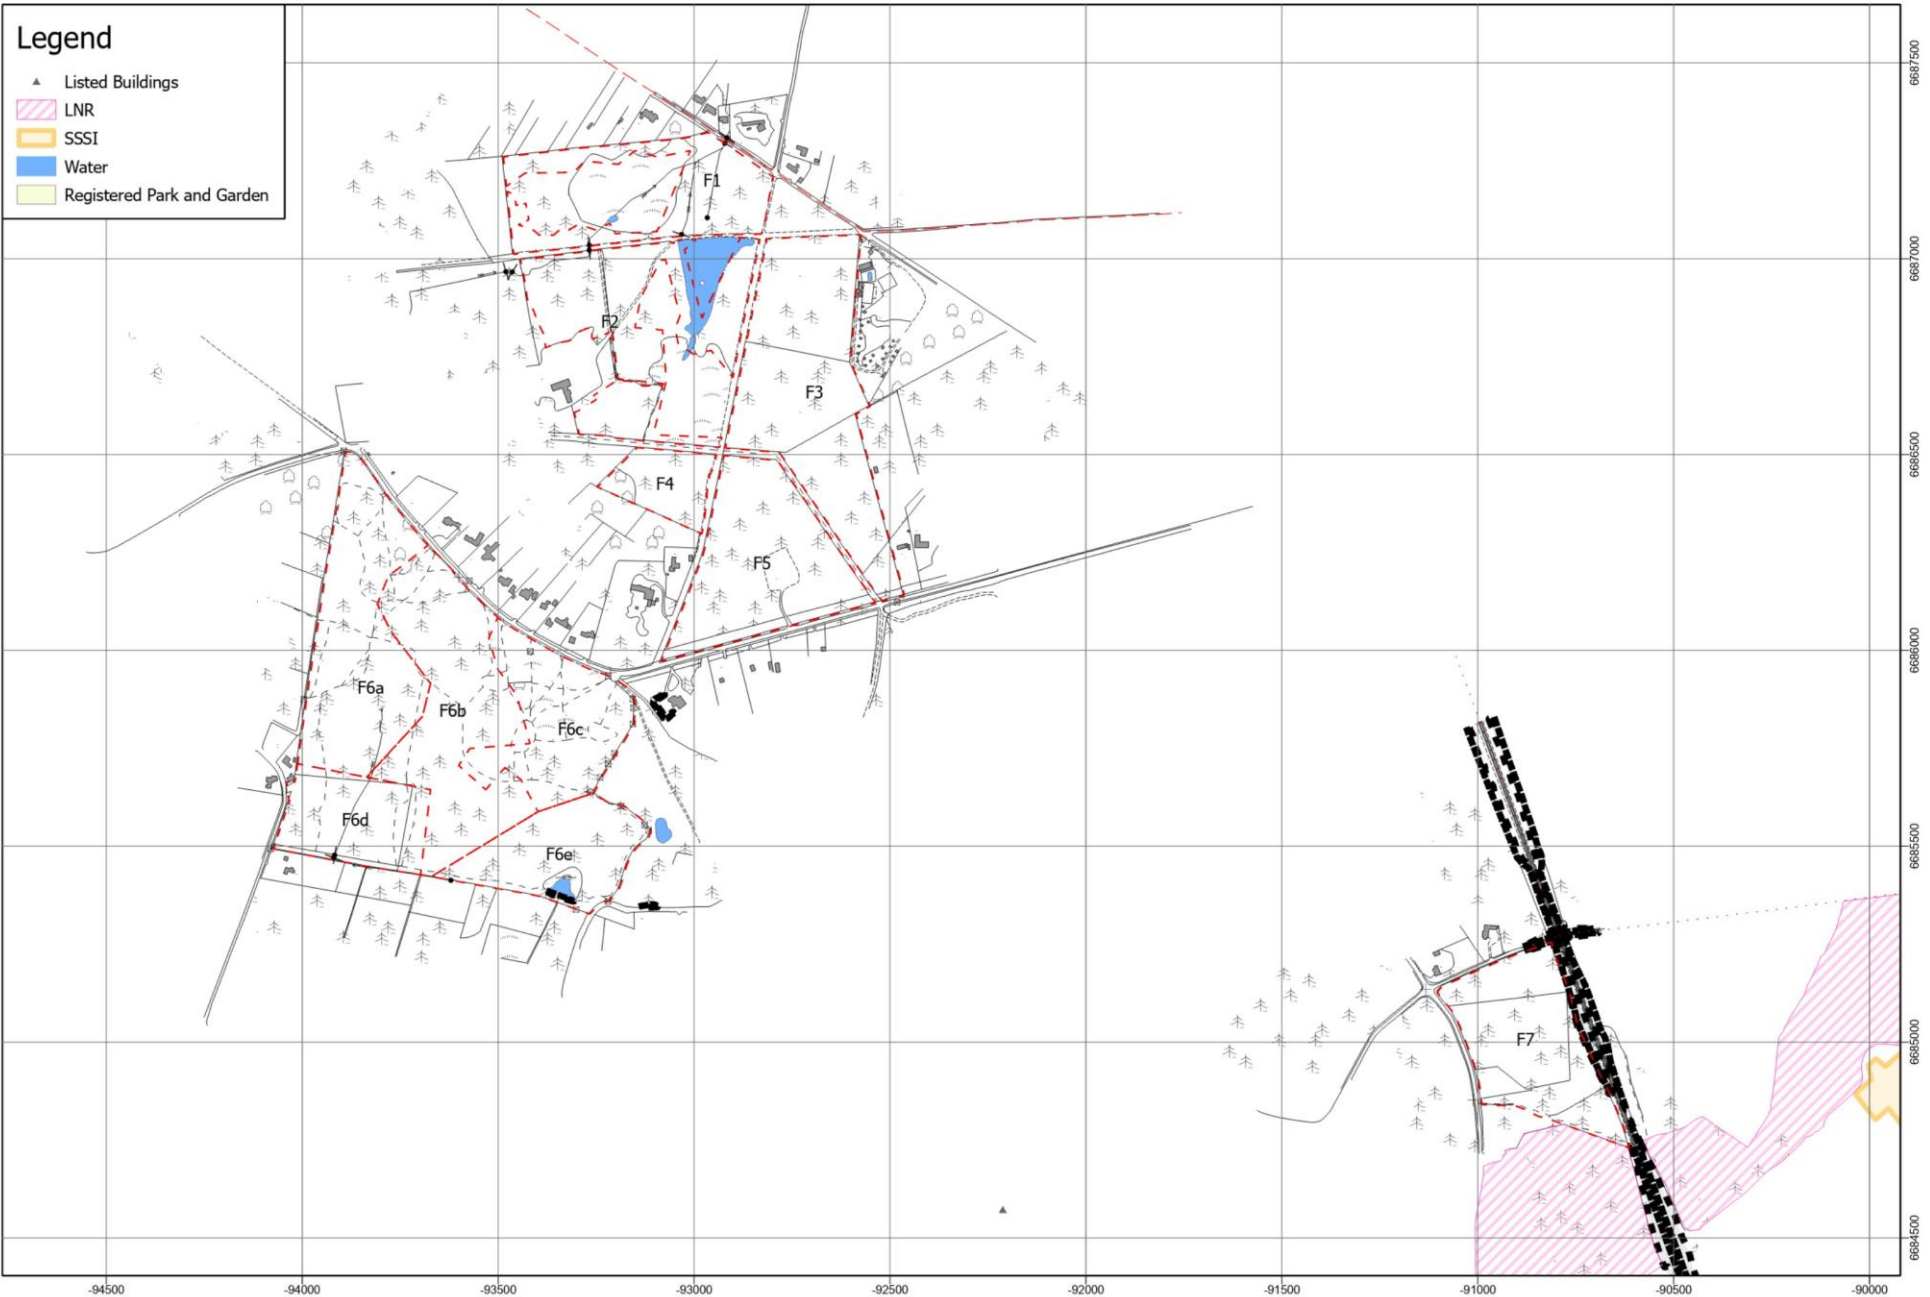

 Surrey Hills Woodland Management Plan - Box Hill - Statutory Designations

 Surrey Hills Woodland Management Plan - Box Hill - Statutory Designations

Surrey Hills Woodland Management Plan - Finchampstead Ridges - Statutory Designations

Surrey Hills Woodland Management Plan - Hatchlands Park - Statutory Designations

 Surrey Hills Woodland Management Plan - Headley Heath - Statutory Designations

 Surrey Hills Woodland Management Plan - Holmwood Common - Statutory Designations

 Surrey Hills Woodland Management Plan - Little Kings Wood - Statutory Designations

Surrey Hills Woodland Management Plan - Netley Park - Statutory Designations

Surrey Hills Woodland Management Plan - Reigate Hill and Gatton Park - Statutory Designations

Surrey Hills Woodland Management Plan - Witley and Milford Commons - Statutory Designations