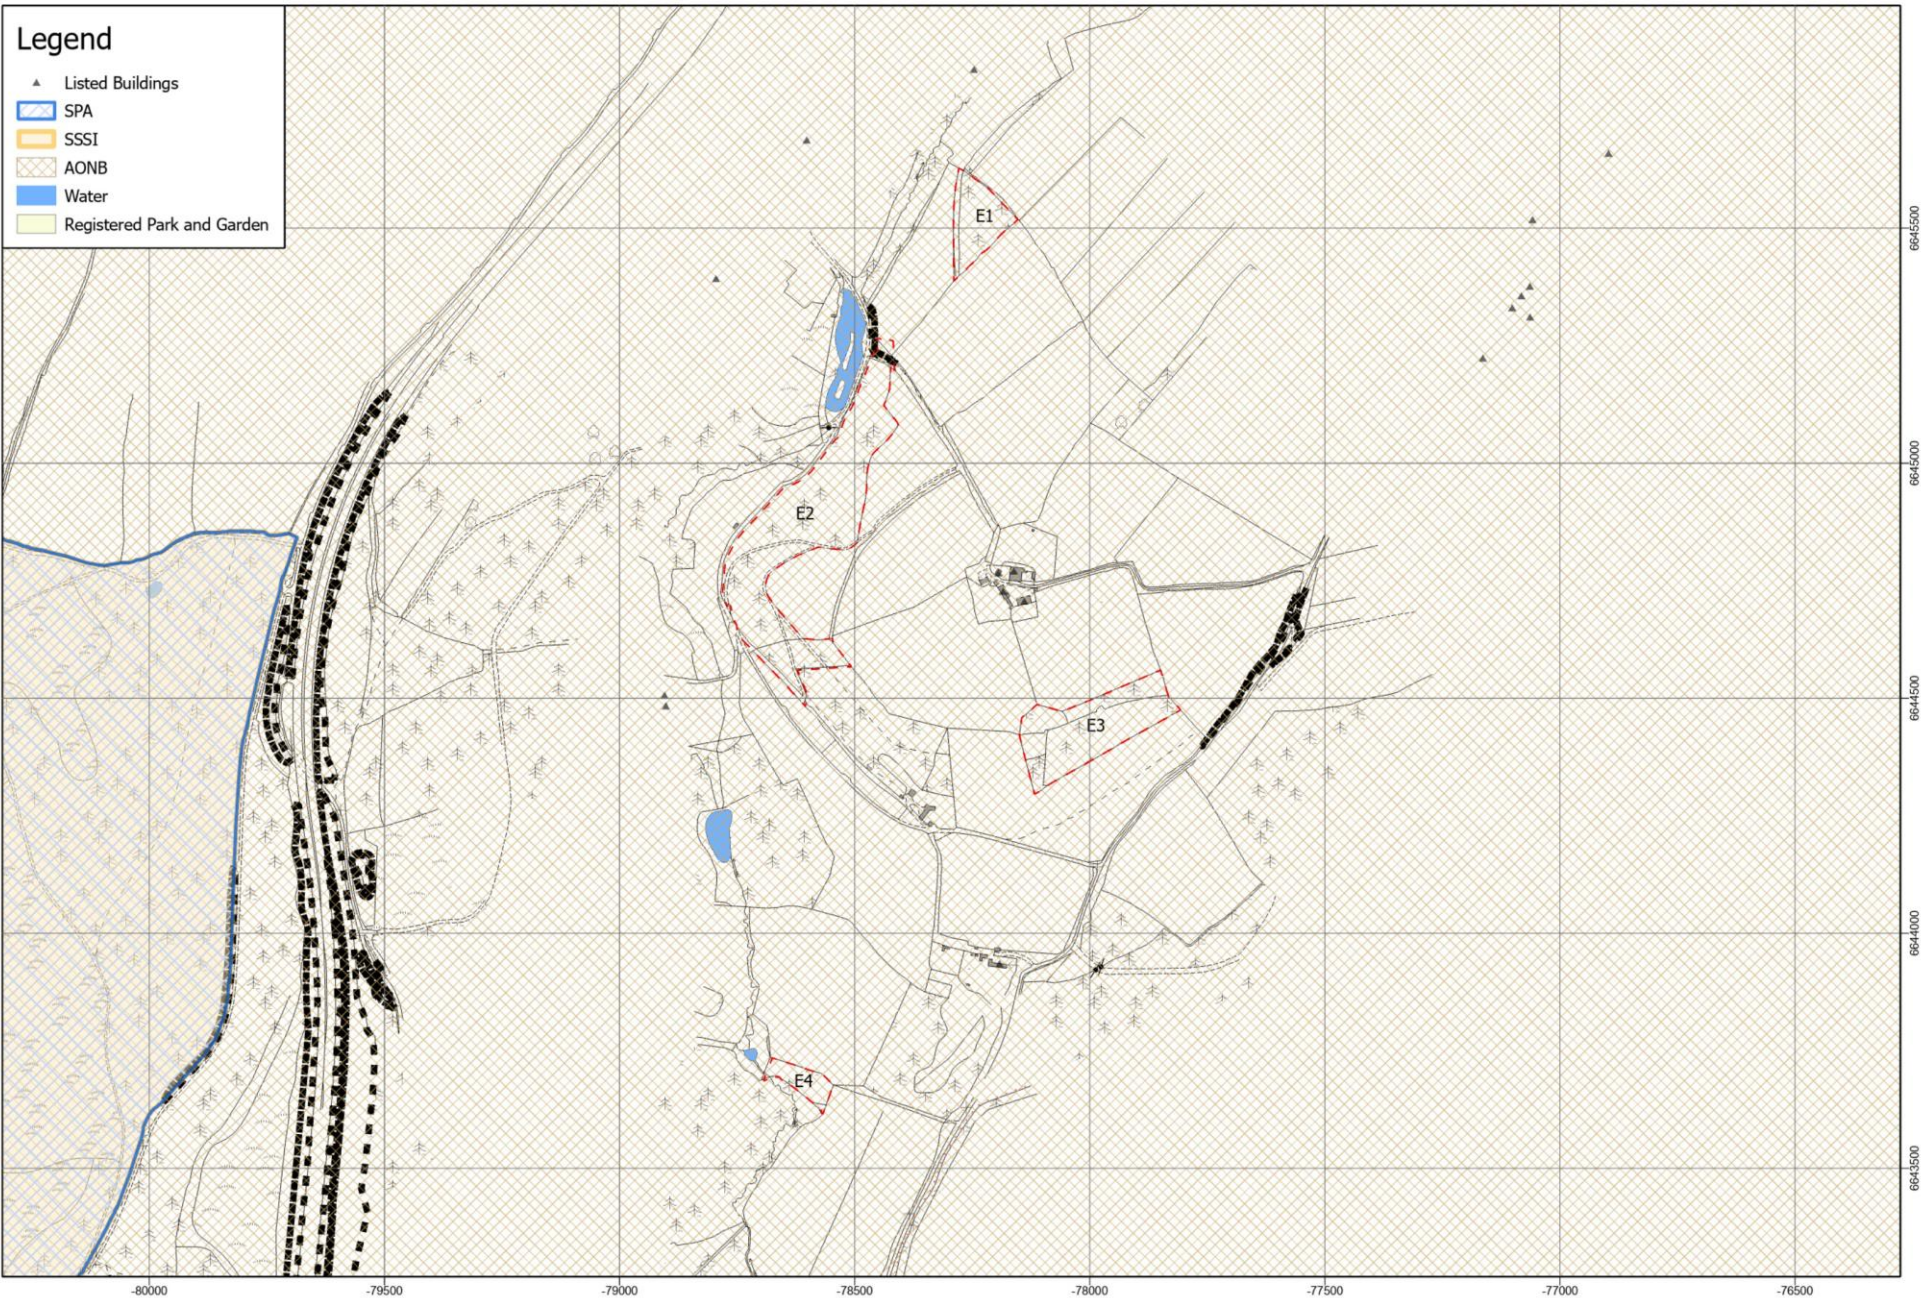

 Surrey Hills Woodland Management Plan - Box Hill - Statutory Designations

 Surrey Hills Woodland Management Plan - Box Hill - Statutory Designations

Surrey Hills Woodland Management Plan - Finchampstead Ridges - Statutory Designations

Surrey Hills Woodland Management Plan - Hatchlands Park - Statutory Designations

 Surrey Hills Woodland Management Plan - Headley Heath - Statutory Designations

 Surrey Hills Woodland Management Plan - Holmwood Common - Statutory Designations

 Surrey Hills Woodland Management Plan - Little Kings Wood - Statutory Designations

Surrey Hills Woodland Management Plan - Netley Park - Statutory Designations

Surrey Hills Woodland Management Plan - Reigate Hill and Gatton Park - Statutory Designations