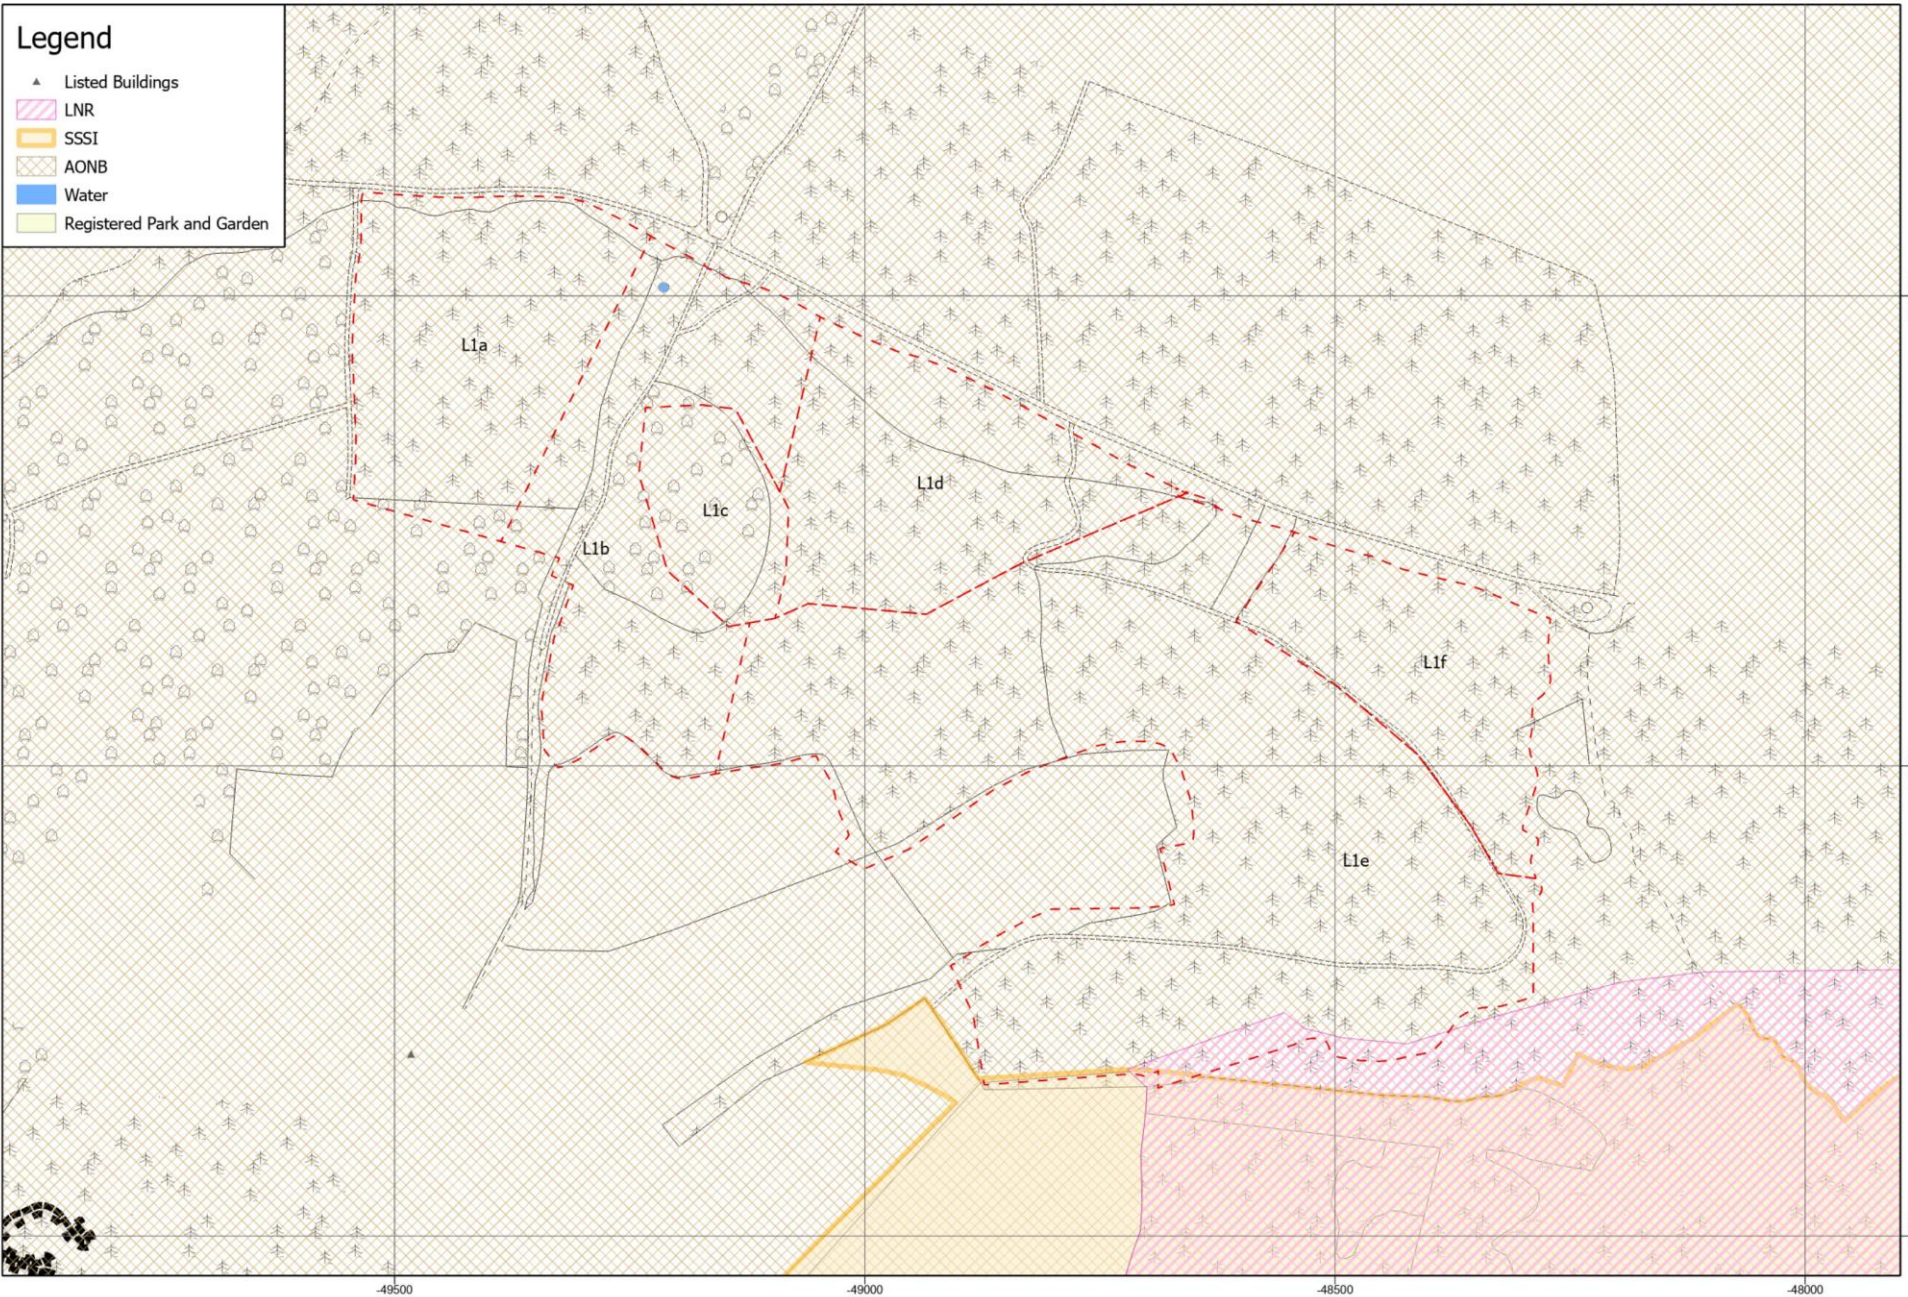

 Surrey Hills Woodland Management Plan - Box Hill - Statutory Designations

 Surrey Hills Woodland Management Plan - Box Hill - Statutory Designations

Surrey Hills Woodland Management Plan - Finchampstead Ridges - Statutory Designations

Surrey Hills Woodland Management Plan - Hatchlands Park - Statutory Designations

 Surrey Hills Woodland Management Plan - Headley Heath - Statutory Designations

 Surrey Hills Woodland Management Plan - Holmwood Common - Statutory Designations

 Surrey Hills Woodland Management Plan - Little Kings Wood - Statutory Designations

Surrey Hills Woodland Management Plan - Netley Park - Statutory Designations

Surrey Hills Woodland Management Plan - Reigate Hill and Gatton Park - Statutory Designations