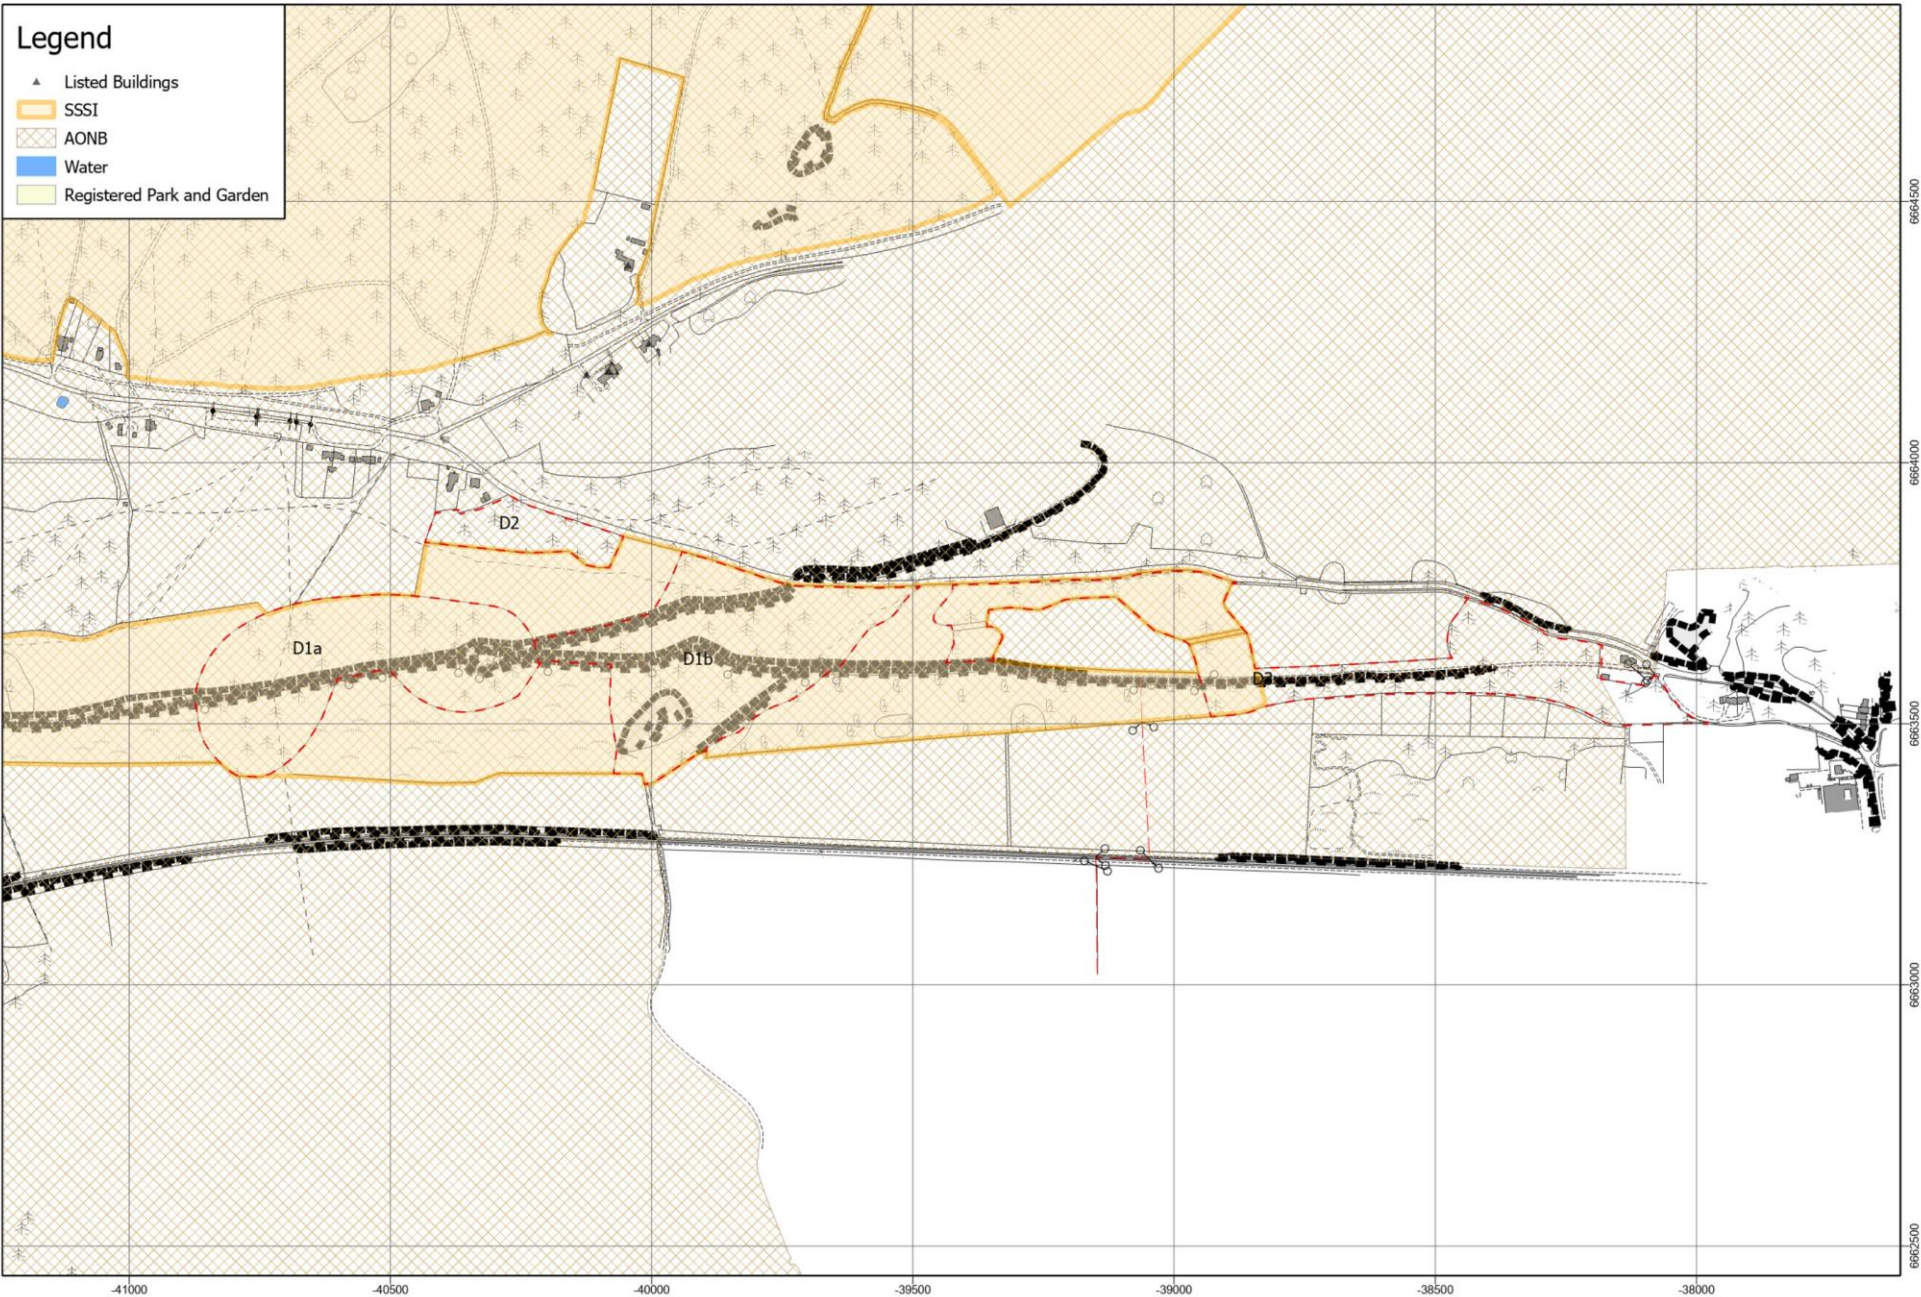

 Surrey Hills Woodland Management Plan - Box Hill - Statutory Designations

 Surrey Hills Woodland Management Plan - Box Hill - Statutory Designations

Surrey Hills Woodland Management Plan - Finchampstead Ridges - Statutory Designations

Surrey Hills Woodland Management Plan - Hatchlands Park - Statutory Designations

 Surrey Hills Woodland Management Plan - Headley Heath - Statutory Designations

 Surrey Hills Woodland Management Plan - Holmwood Common - Statutory Designations

 Surrey Hills Woodland Management Plan - Little Kings Wood - Statutory Designations

Surrey Hills Woodland Management Plan - Netley Park - Statutory Designations

Surrey Hills Woodland Management Plan - Reigate Hill and Gatton Park - Statutory Designations