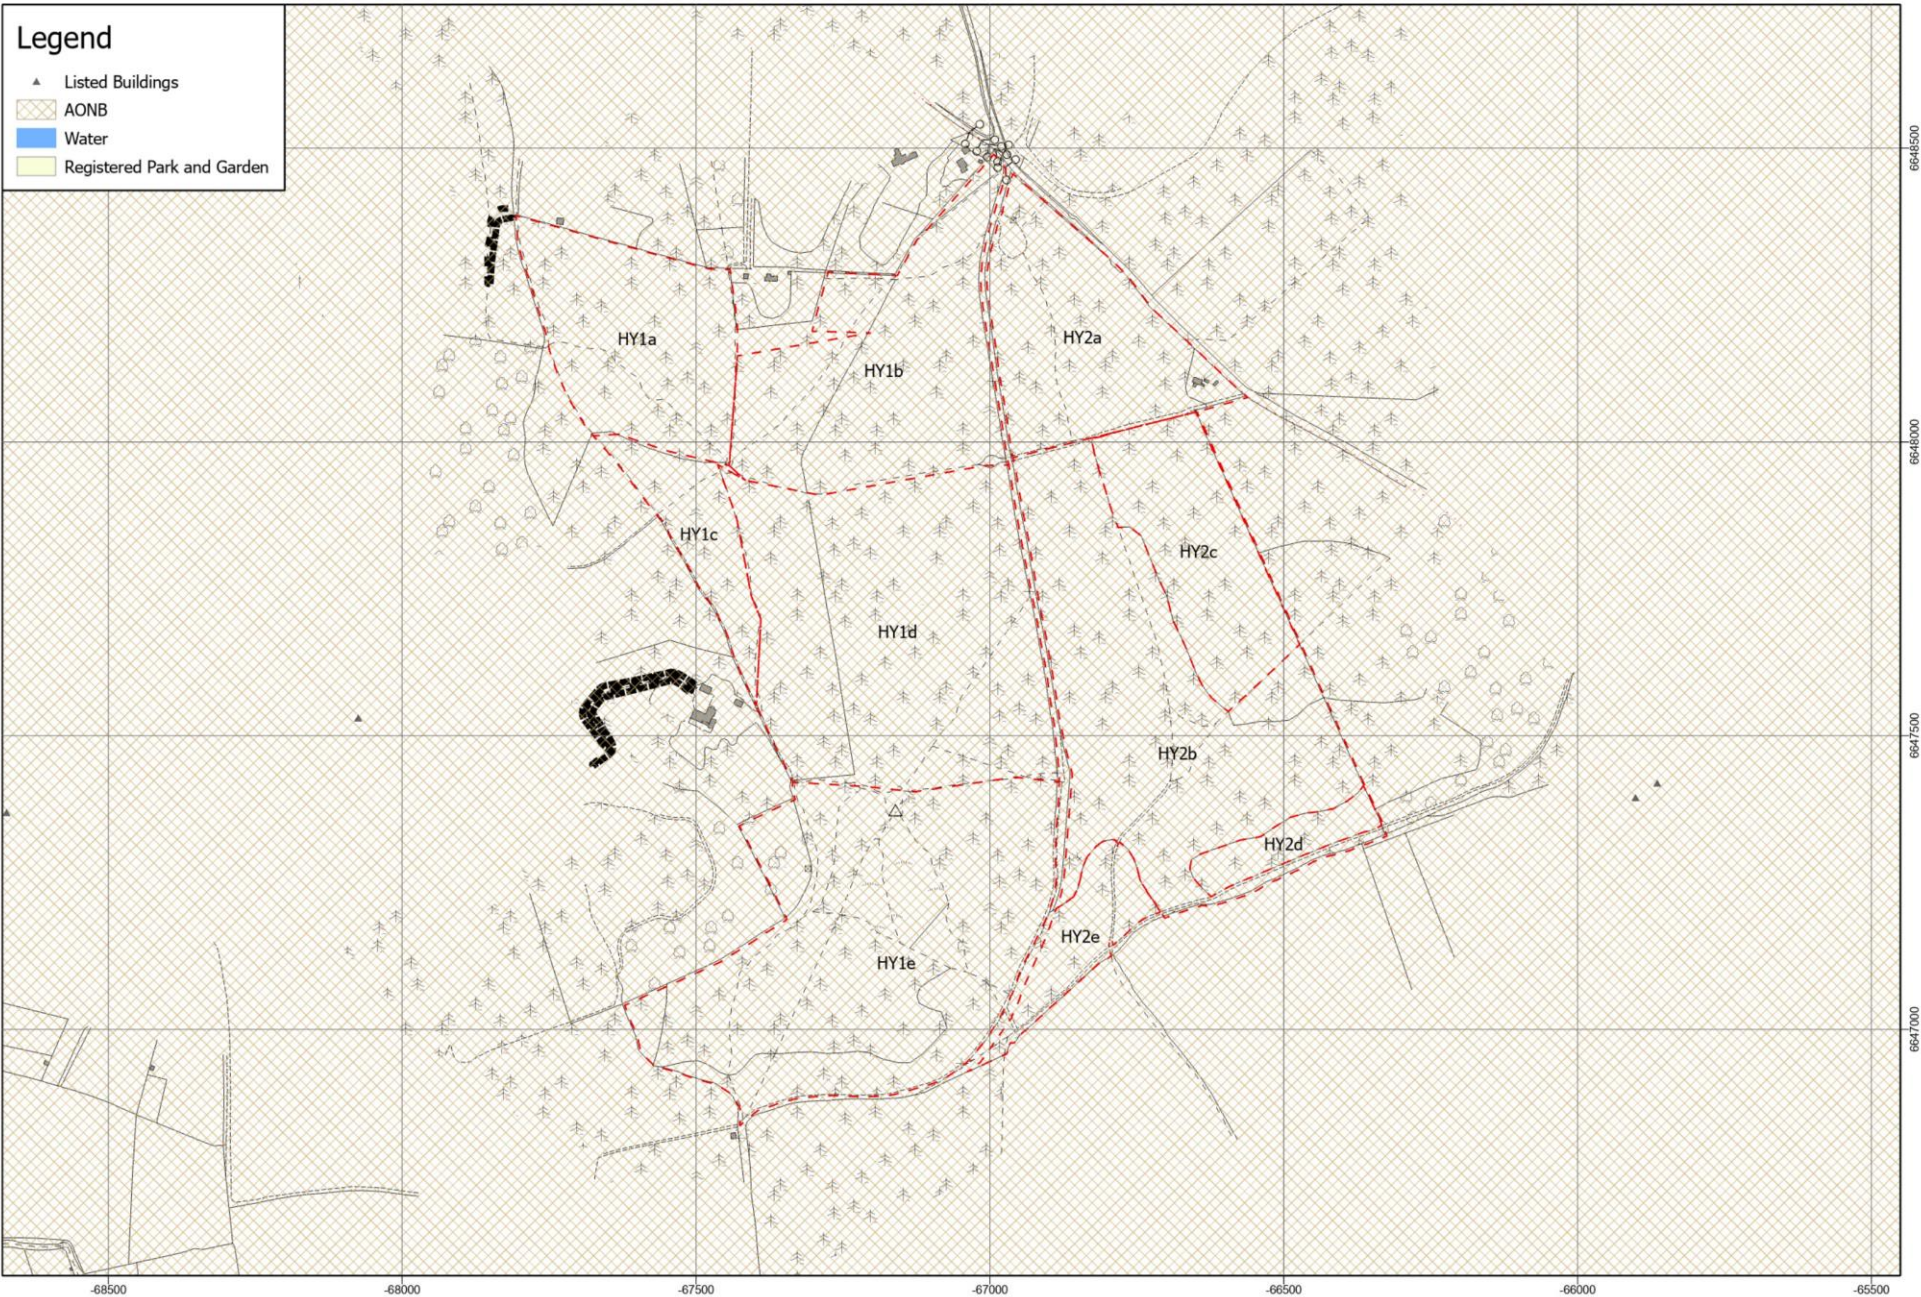

 Surrey Hills Woodland Management Plan - Box Hill - Statutory Designations

 Surrey Hills Woodland Management Plan - Box Hill - Statutory Designations

Surrey Hills Woodland Management Plan - Finchampstead Ridges - Statutory Designations

Surrey Hills Woodland Management Plan - Hatchlands Park - Statutory Designations

 Surrey Hills Woodland Management Plan - Headley Heath - Statutory Designations

 Surrey Hills Woodland Management Plan - Holmwood Common - Statutory Designations

 Surrey Hills Woodland Management Plan - Little Kings Wood - Statutory Designations

Surrey Hills Woodland Management Plan - Netley Park - Statutory Designations

Surrey Hills Woodland Management Plan - Reigate Hill and Gatton Park - Statutory Designations