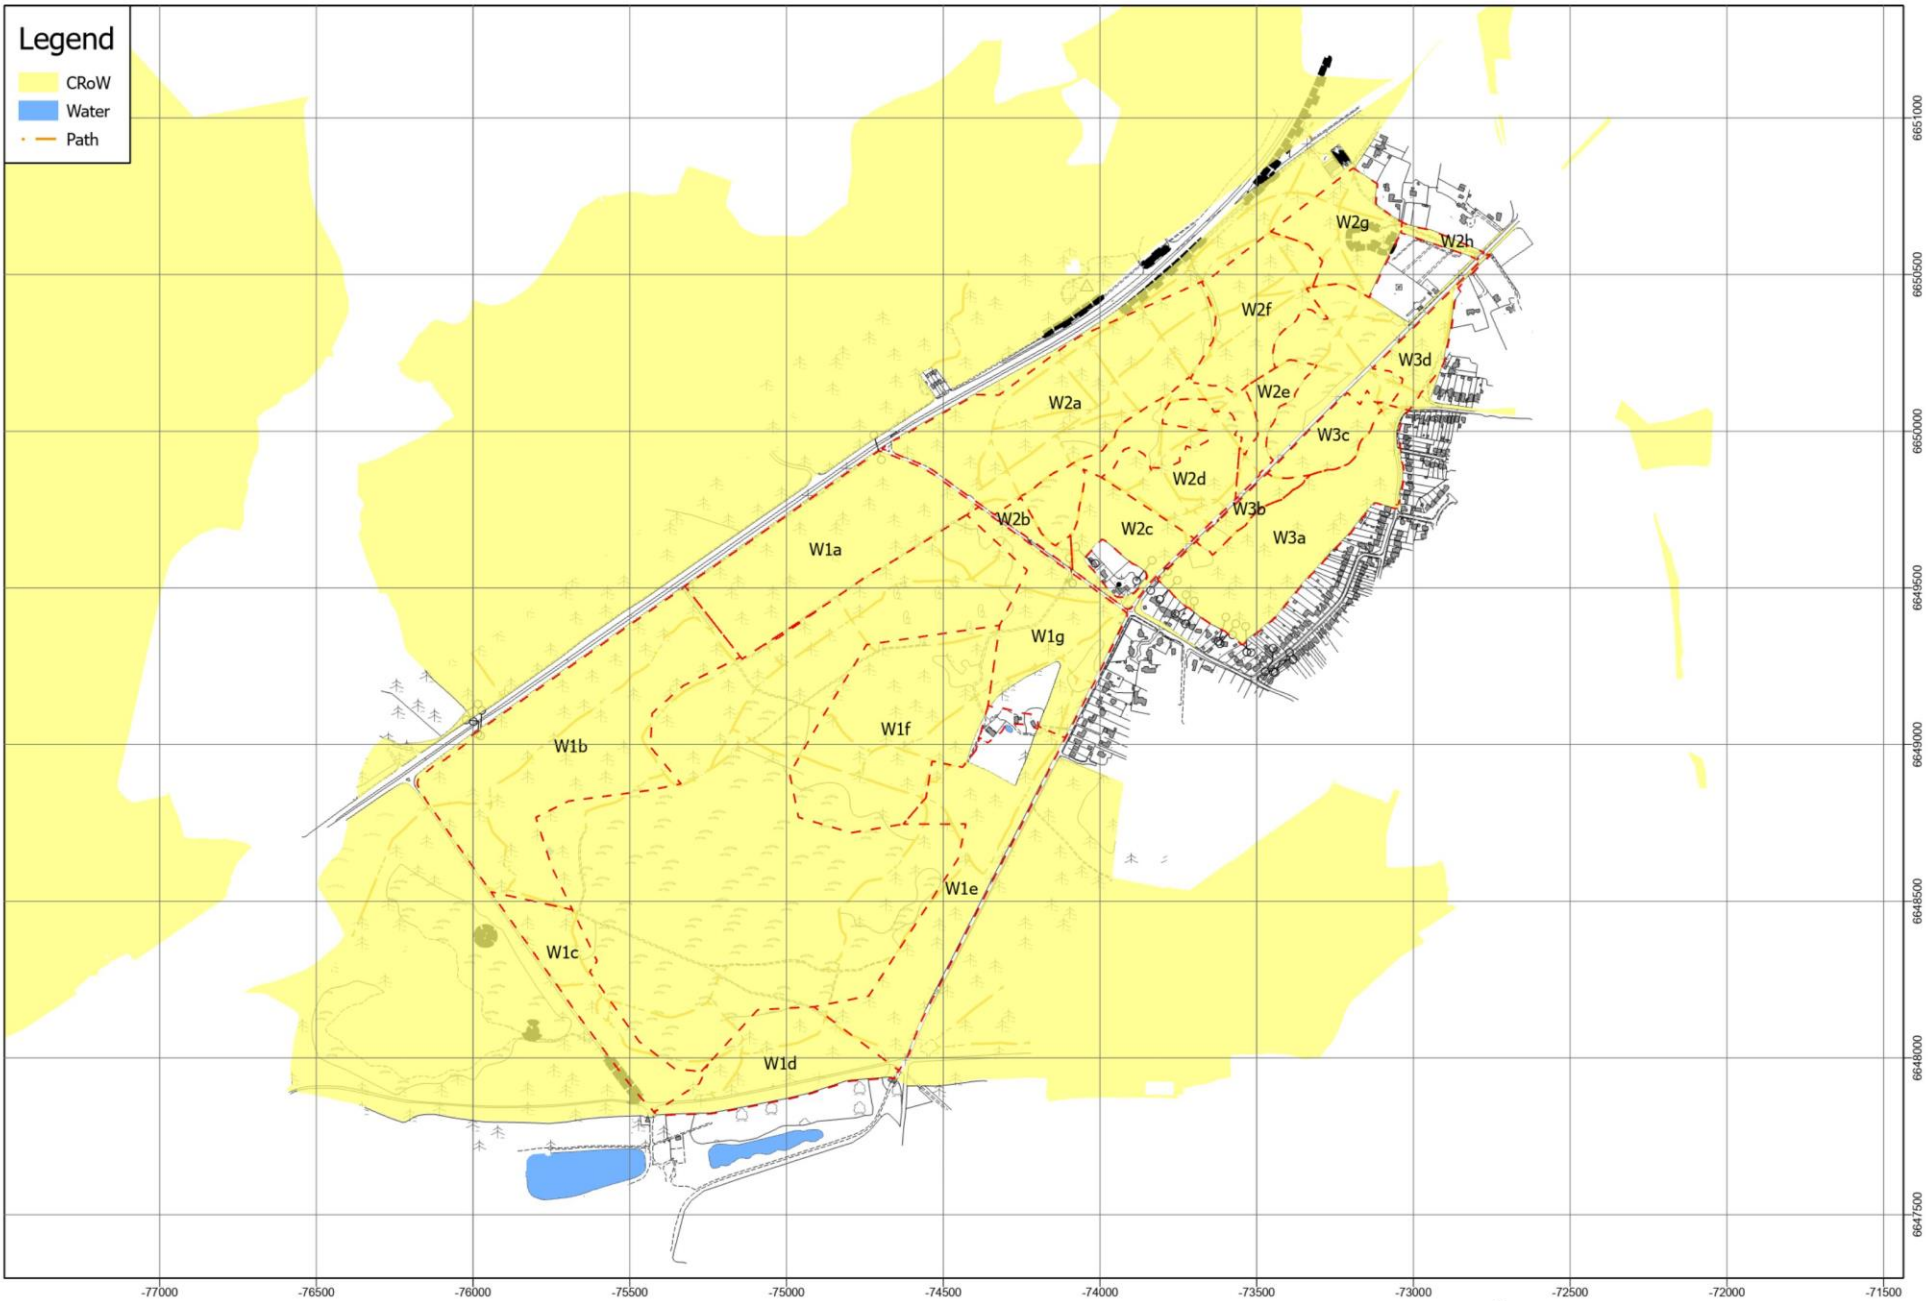

Surrey Hills Woodland Management Plan - Abinger Roughs - Sensitivities and Issues

 Surrey Hills Woodland Management Plan - Box Hill - Sensitivities and Issues

 Surrey Hills Woodland Management Plan - Denbies Hillside - Sensitivities and Issues

 Surrey Hills Woodland Management Plan - Headley Heath - Sensitivities and Issues

 Surrey Hills Woodland Management Plan - Holmwood Common - Sensitivities and Issues

 Surrey Hills Woodland Management Plan - Hydon's Ball and Heath - Sensitivities and Issues

 **Surrey Hills Woodland Management Plan - Little Kings Wood - Sensitivities and Issues**

 **Surrey Hills Woodland Management Plan - Netley Park - Sensitivities and Issues**

 Surrey Hills Woodland Management Plan - Oxted Downs - Sensitivities and Issues

Surrey Hills Woodland Management Plan - Reigate Hill and Gatton Park - Sensitivities and Issues

0 0.33 0.65 1.3 Km  
Scale: 1:19,000 at A3

Surrey Hills Woodland Management Plan - Witley and Milford Commons - Sensitivities and Issues