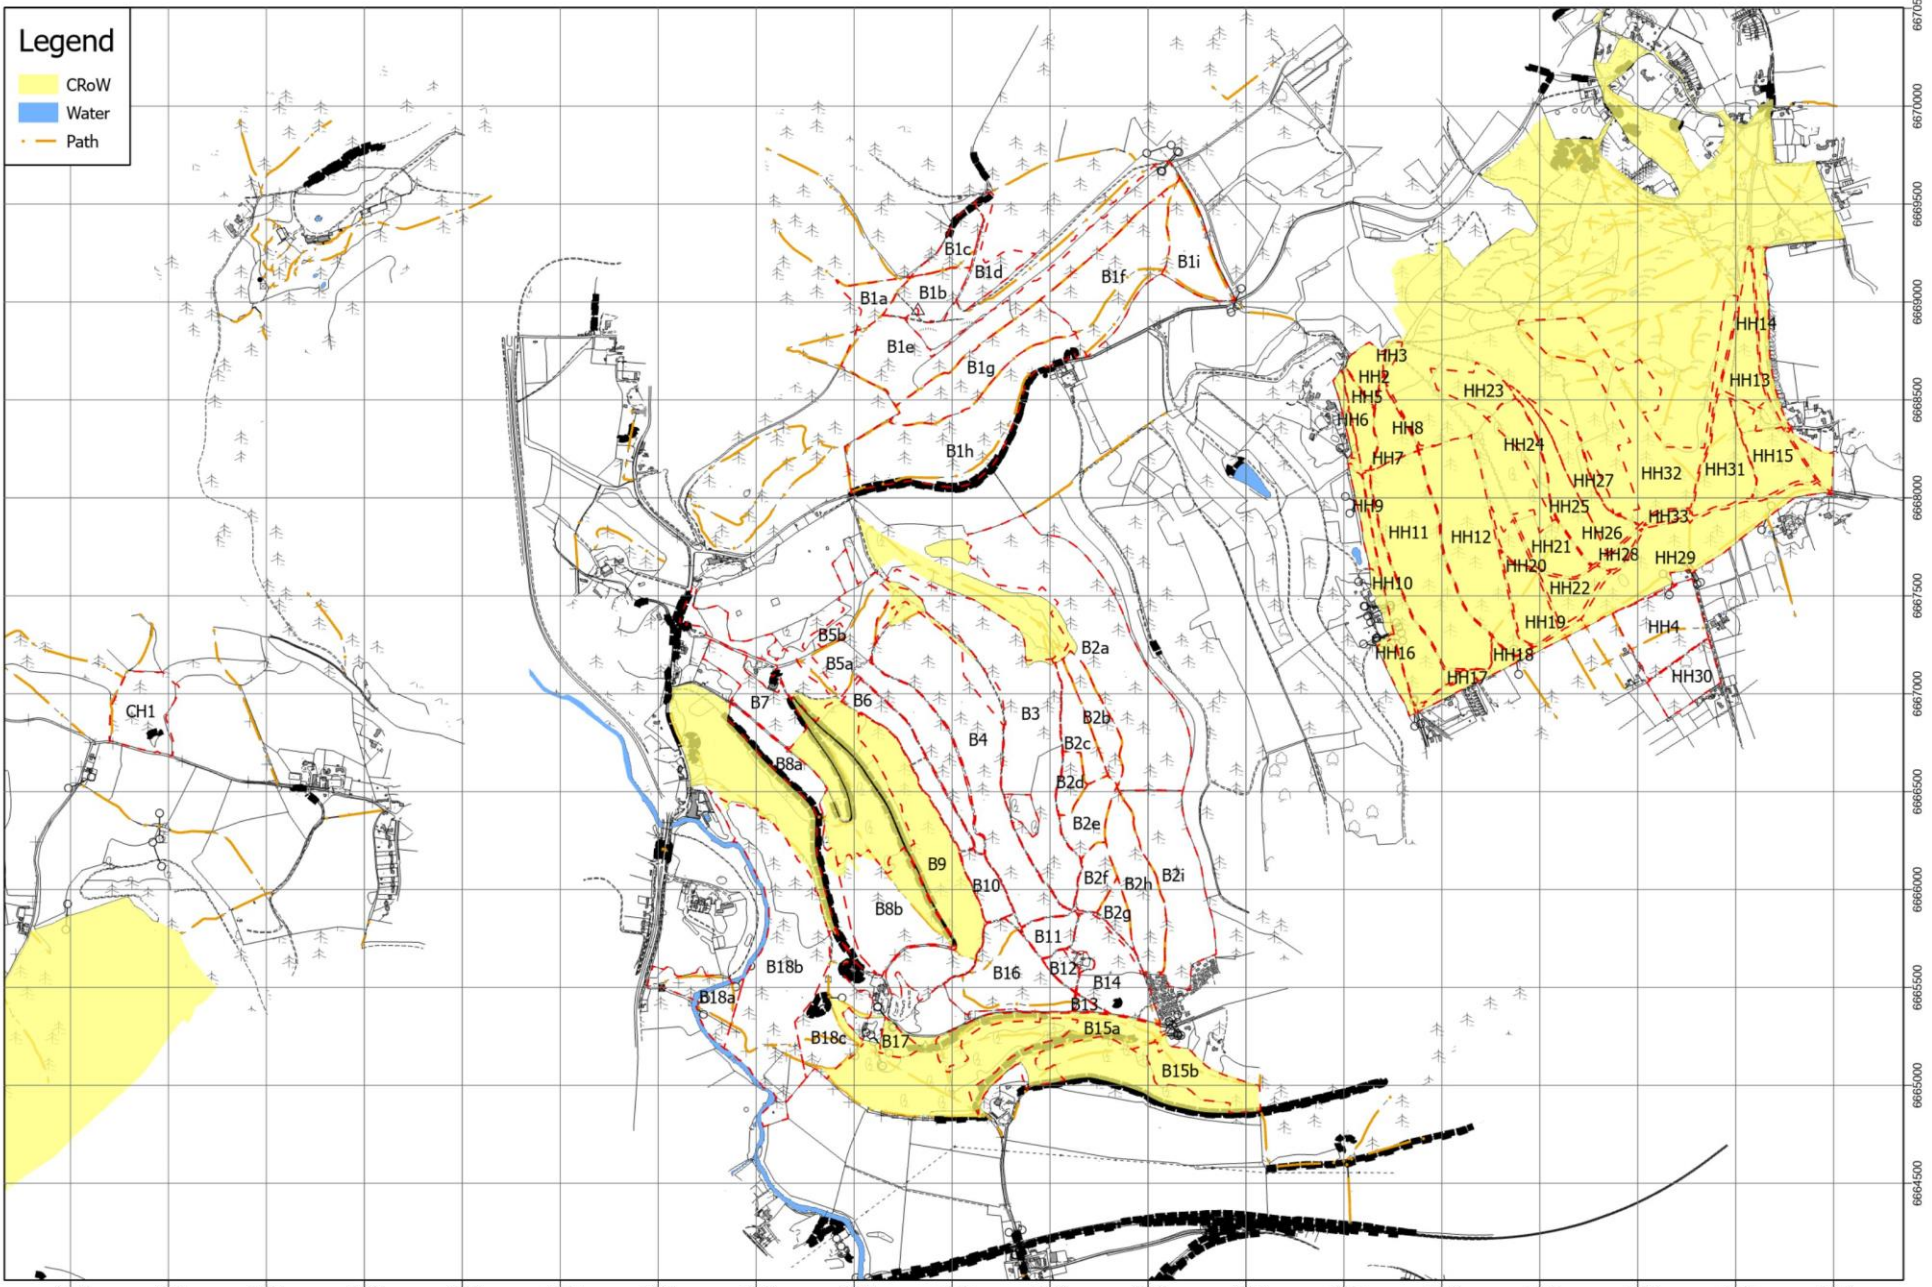

Surrey Hills Woodland Management Plan - Abinger Roughs - Sensitivities and Issues

 Surrey Hills Woodland Management Plan - Box Hill - Sensitivities and Issues

 Surrey Hills Woodland Management Plan - Denbies Hillside - Sensitivities and Issues

 Surrey Hills Woodland Management Plan - Emley Farm - Sensitivities and Issues

 Surrey Hills Woodland Management Plan - Finchampstead Ridges - Sensitivities and Issues

 Surrey Hills Woodland Management Plan - Hatchlands Park - Sensitivities and Issues

 Surrey Hills Woodland Management Plan - Headley Heath - Sensitivities and Issues

 Surrey Hills Woodland Management Plan - Holmwood Common - Sensitivities and Issues

 Surrey Hills Woodland Management Plan - Hydon's Ball and Heath - Sensitivities and Issues

 **Surrey Hills Woodland Management Plan - Little Kings Wood - Sensitivities and Issues**

 **Surrey Hills Woodland Management Plan - Netley Park - Sensitivities and Issues**

 Surrey Hills Woodland Management Plan - Oxted Downs - Sensitivities and Issues