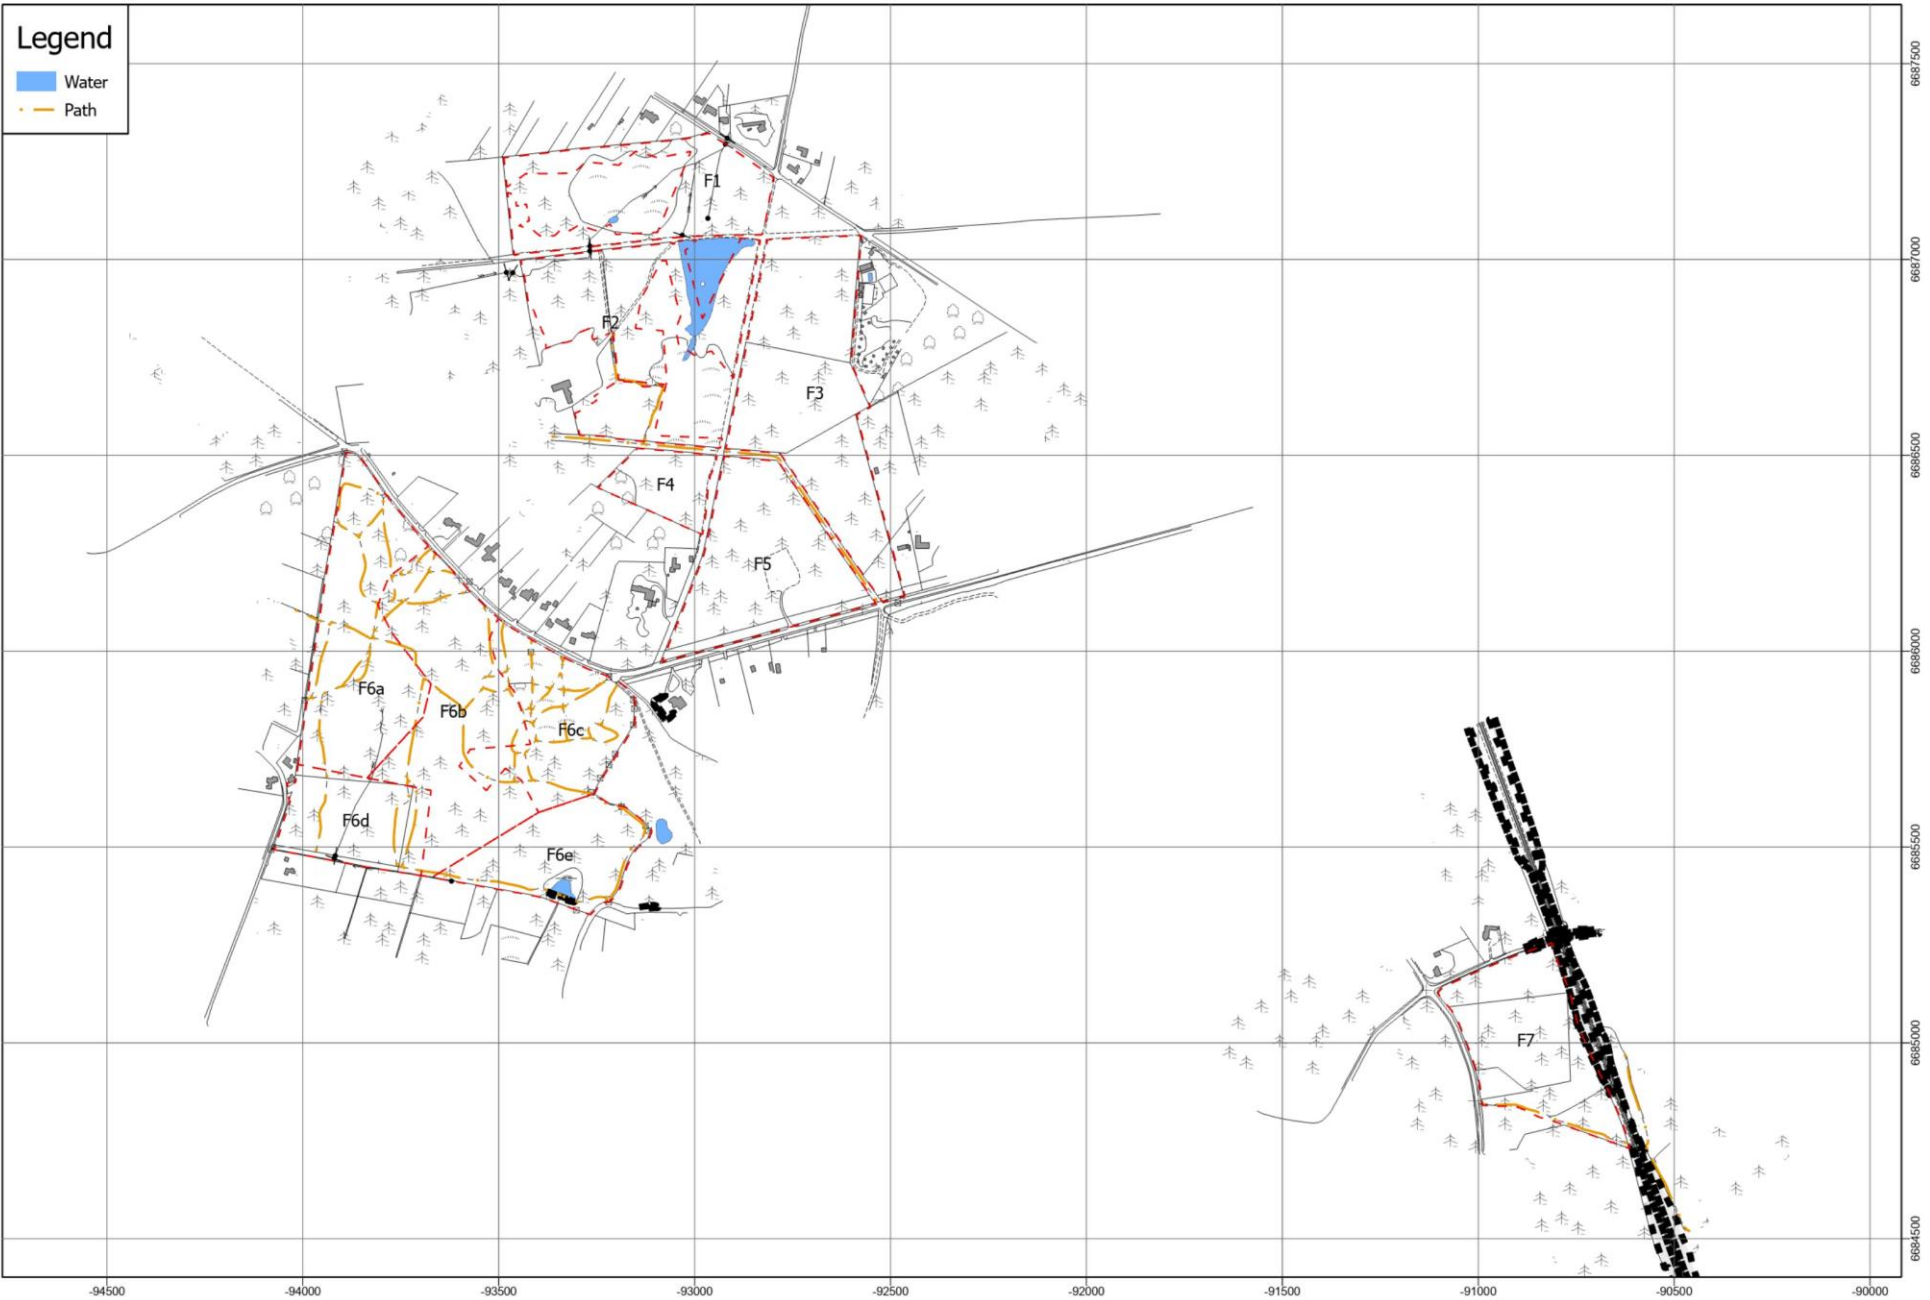

Surrey Hills Woodland Management Plan - Abinger Roughs - Sensitivities and Issues

 Surrey Hills Woodland Management Plan - Box Hill - Sensitivities and Issues

 Surrey Hills Woodland Management Plan - Denbies Hillside - Sensitivities and Issues

 Surrey Hills Woodland Management Plan - Emley Farm - Sensitivities and Issues

 Surrey Hills Woodland Management Plan - Finchampstead Ridges - Sensitivities and Issues

 Surrey Hills Woodland Management Plan - Hatchlands Park - Sensitivities and Issues

 **Surrey Hills Woodland Management Plan - Little Kings Wood - Sensitivities and Issues**

 **Surrey Hills Woodland Management Plan - Netley Park - Sensitivities and Issues**

 Surrey Hills Woodland Management Plan - Oxted Downs - Sensitivities and Issues

Surrey Hills Woodland Management Plan - Reigate Hill and Gatton Park - Sensitivities and Issues

0 0.33 0.65 1.3 Km  
Scale: 1:19,000 at A3

Surrey Hills Woodland Management Plan - Witley and Milford Commons - Sensitivities and Issues