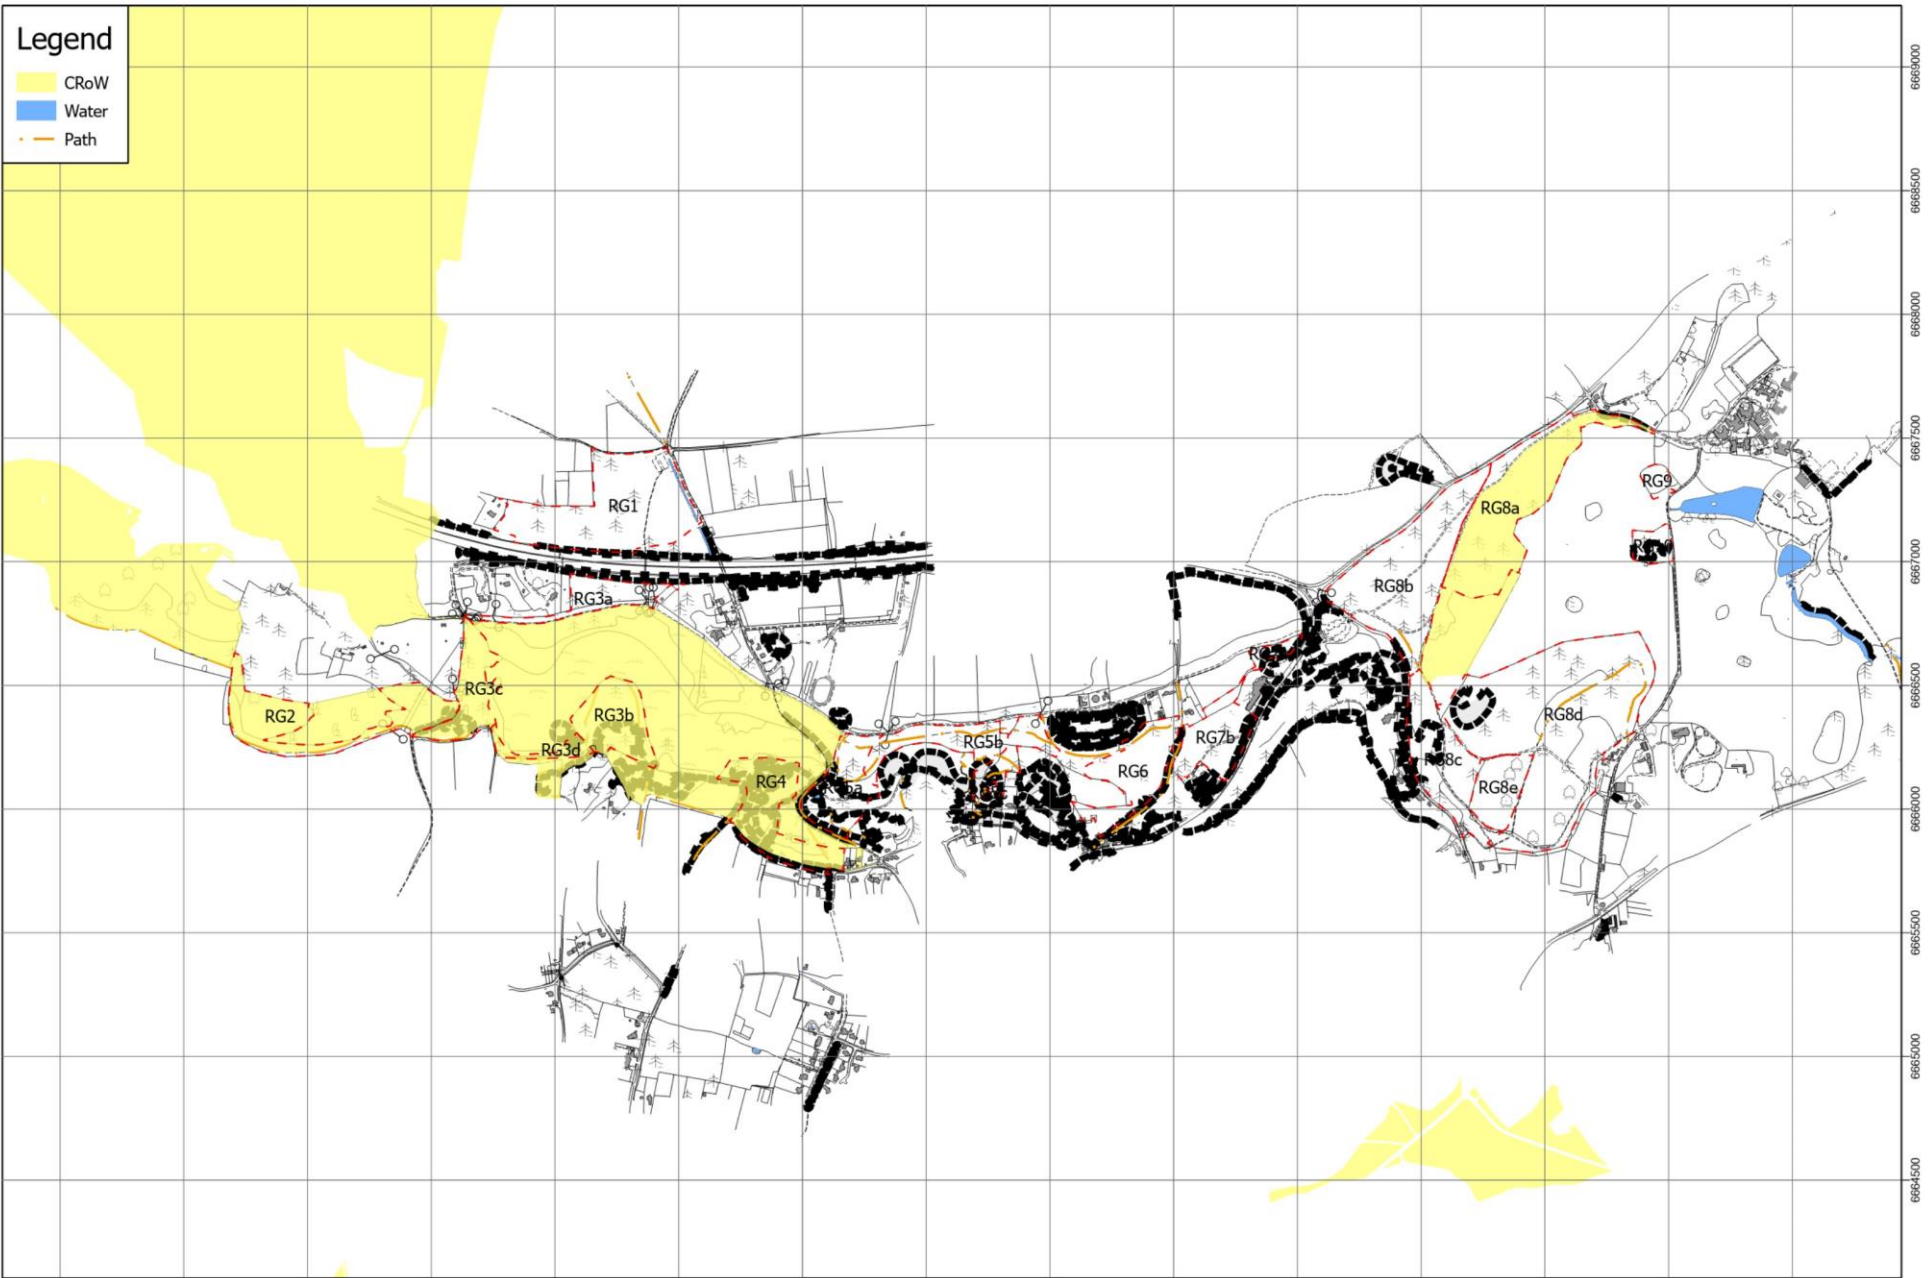

Surrey Hills Woodland Management Plan - Abinger Roughs - Sensitivities and Issues

 Surrey Hills Woodland Management Plan - Box Hill - Sensitivities and Issues

 Surrey Hills Woodland Management Plan - Denbies Hillside - Sensitivities and Issues

 Surrey Hills Woodland Management Plan - Headley Heath - Sensitivities and Issues

 Surrey Hills Woodland Management Plan - Holmwood Common - Sensitivities and Issues

 Surrey Hills Woodland Management Plan - Hydon's Ball and Heath - Sensitivities and Issues

 **Surrey Hills Woodland Management Plan - Little Kings Wood - Sensitivities and Issues**

 **Surrey Hills Woodland Management Plan - Netley Park - Sensitivities and Issues**

 Surrey Hills Woodland Management Plan - Oxted Downs - Sensitivities and Issues

Surrey Hills Woodland Management Plan - Reigate Hill and Gatton Park - Sensitivities and Issues

0 0.33 0.65 1.3 Km  
Scale: 1:19,000 at A3

Surrey Hills Woodland Management Plan - Witley and Milford Commons - Sensitivities and Issues