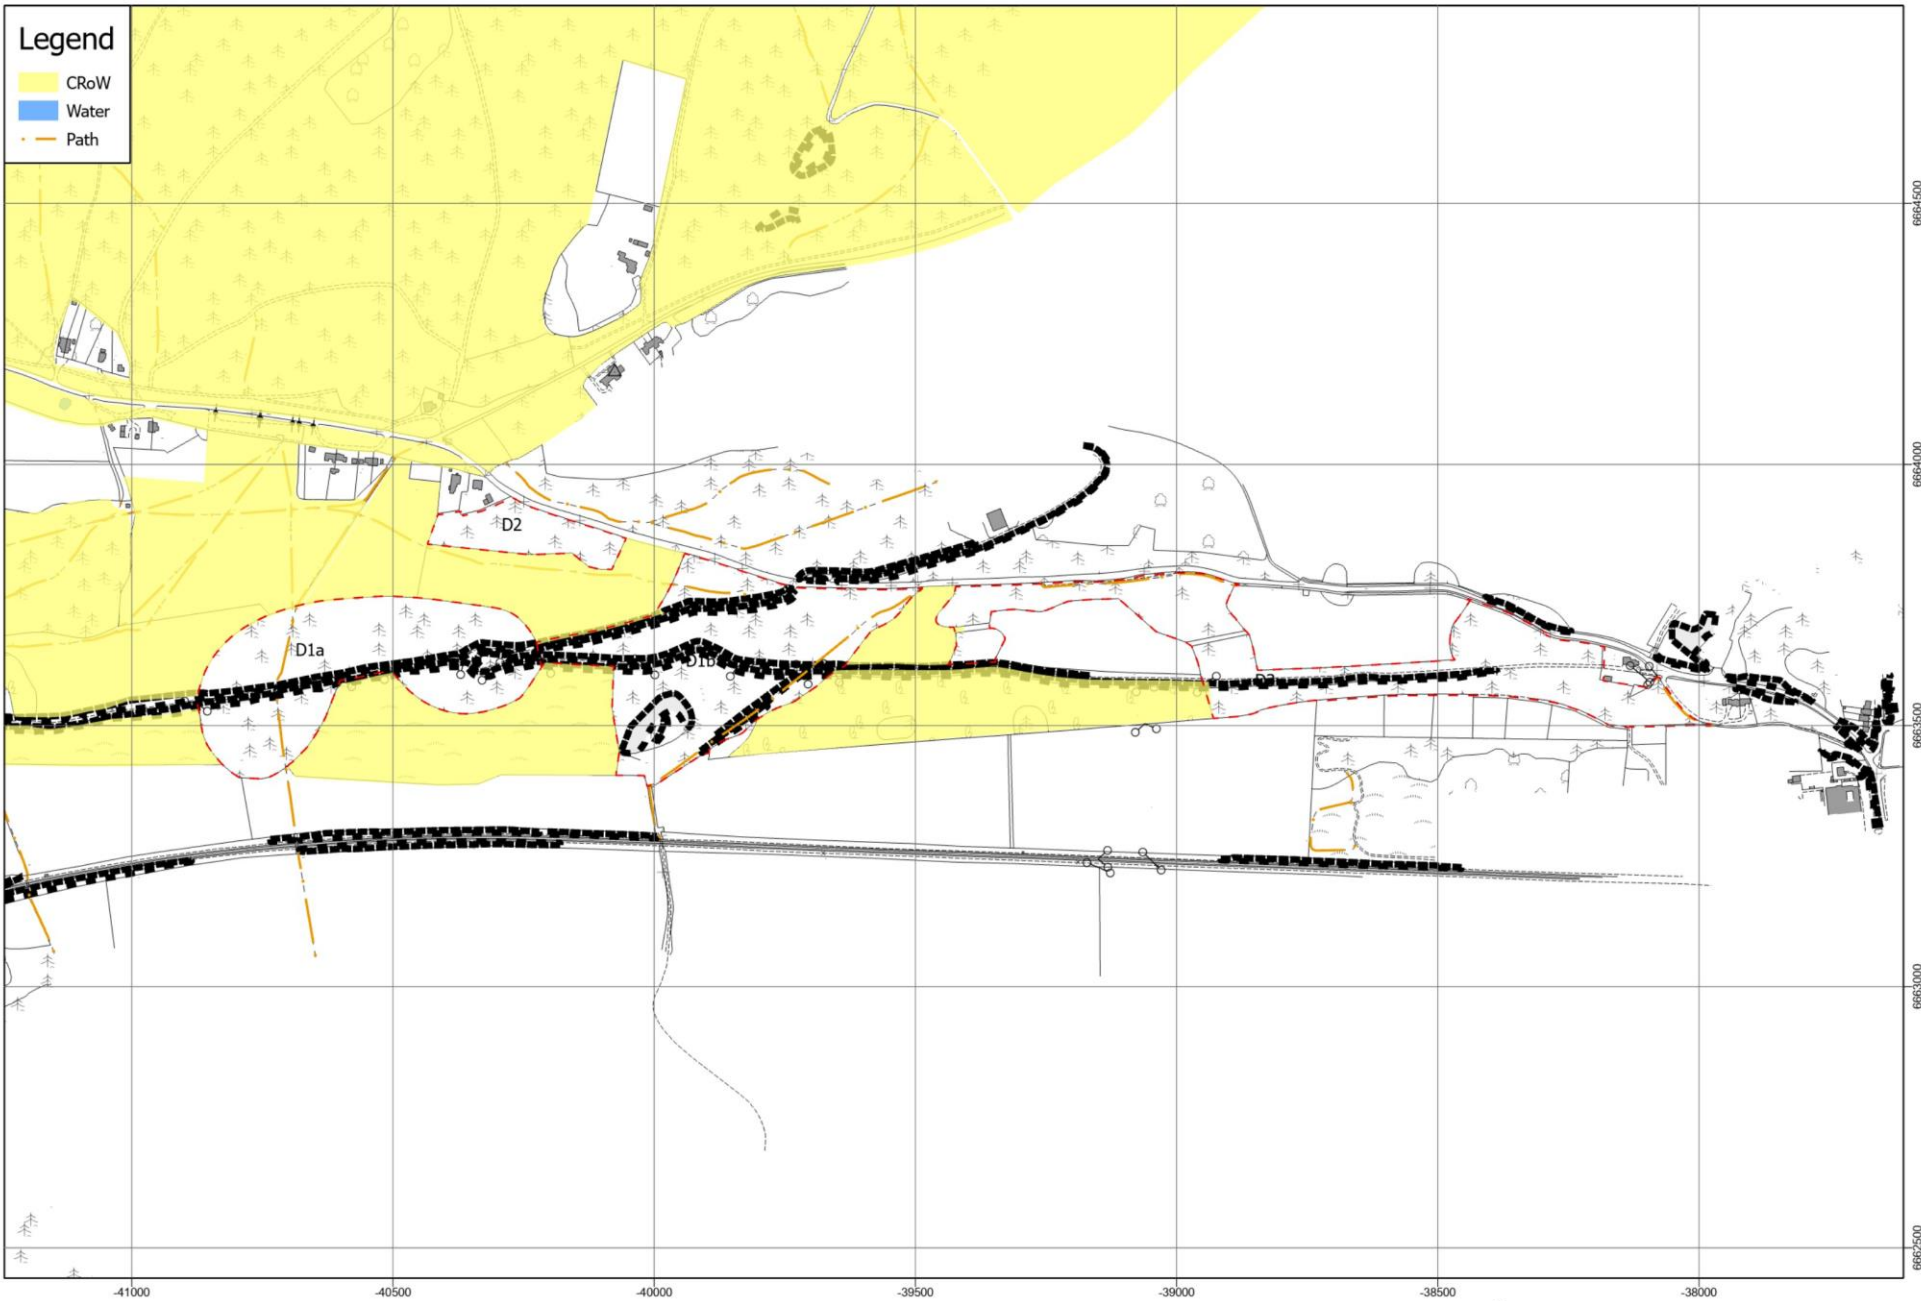

Surrey Hills Woodland Management Plan - Abinger Roughs - Sensitivities and Issues

 Surrey Hills Woodland Management Plan - Box Hill - Sensitivities and Issues

 Surrey Hills Woodland Management Plan - Denbies Hillside - Sensitivities and Issues

 Surrey Hills Woodland Management Plan - Emley Farm - Sensitivities and Issues

 Surrey Hills Woodland Management Plan - Finchampstead Ridges - Sensitivities and Issues

 Surrey Hills Woodland Management Plan - Hatchlands Park - Sensitivities and Issues

 **Surrey Hills Woodland Management Plan - Little Kings Wood - Sensitivities and Issues**

 **Surrey Hills Woodland Management Plan - Netley Park - Sensitivities and Issues**

 Surrey Hills Woodland Management Plan - Oxted Downs - Sensitivities and Issues

Surrey Hills Woodland Management Plan - Reigate Hill and Gatton Park - Sensitivities and Issues

0 0.33 0.65 1.3 Km  
Scale: 1:19,000 at A3

Surrey Hills Woodland Management Plan - Witley and Milford Commons - Sensitivities and Issues