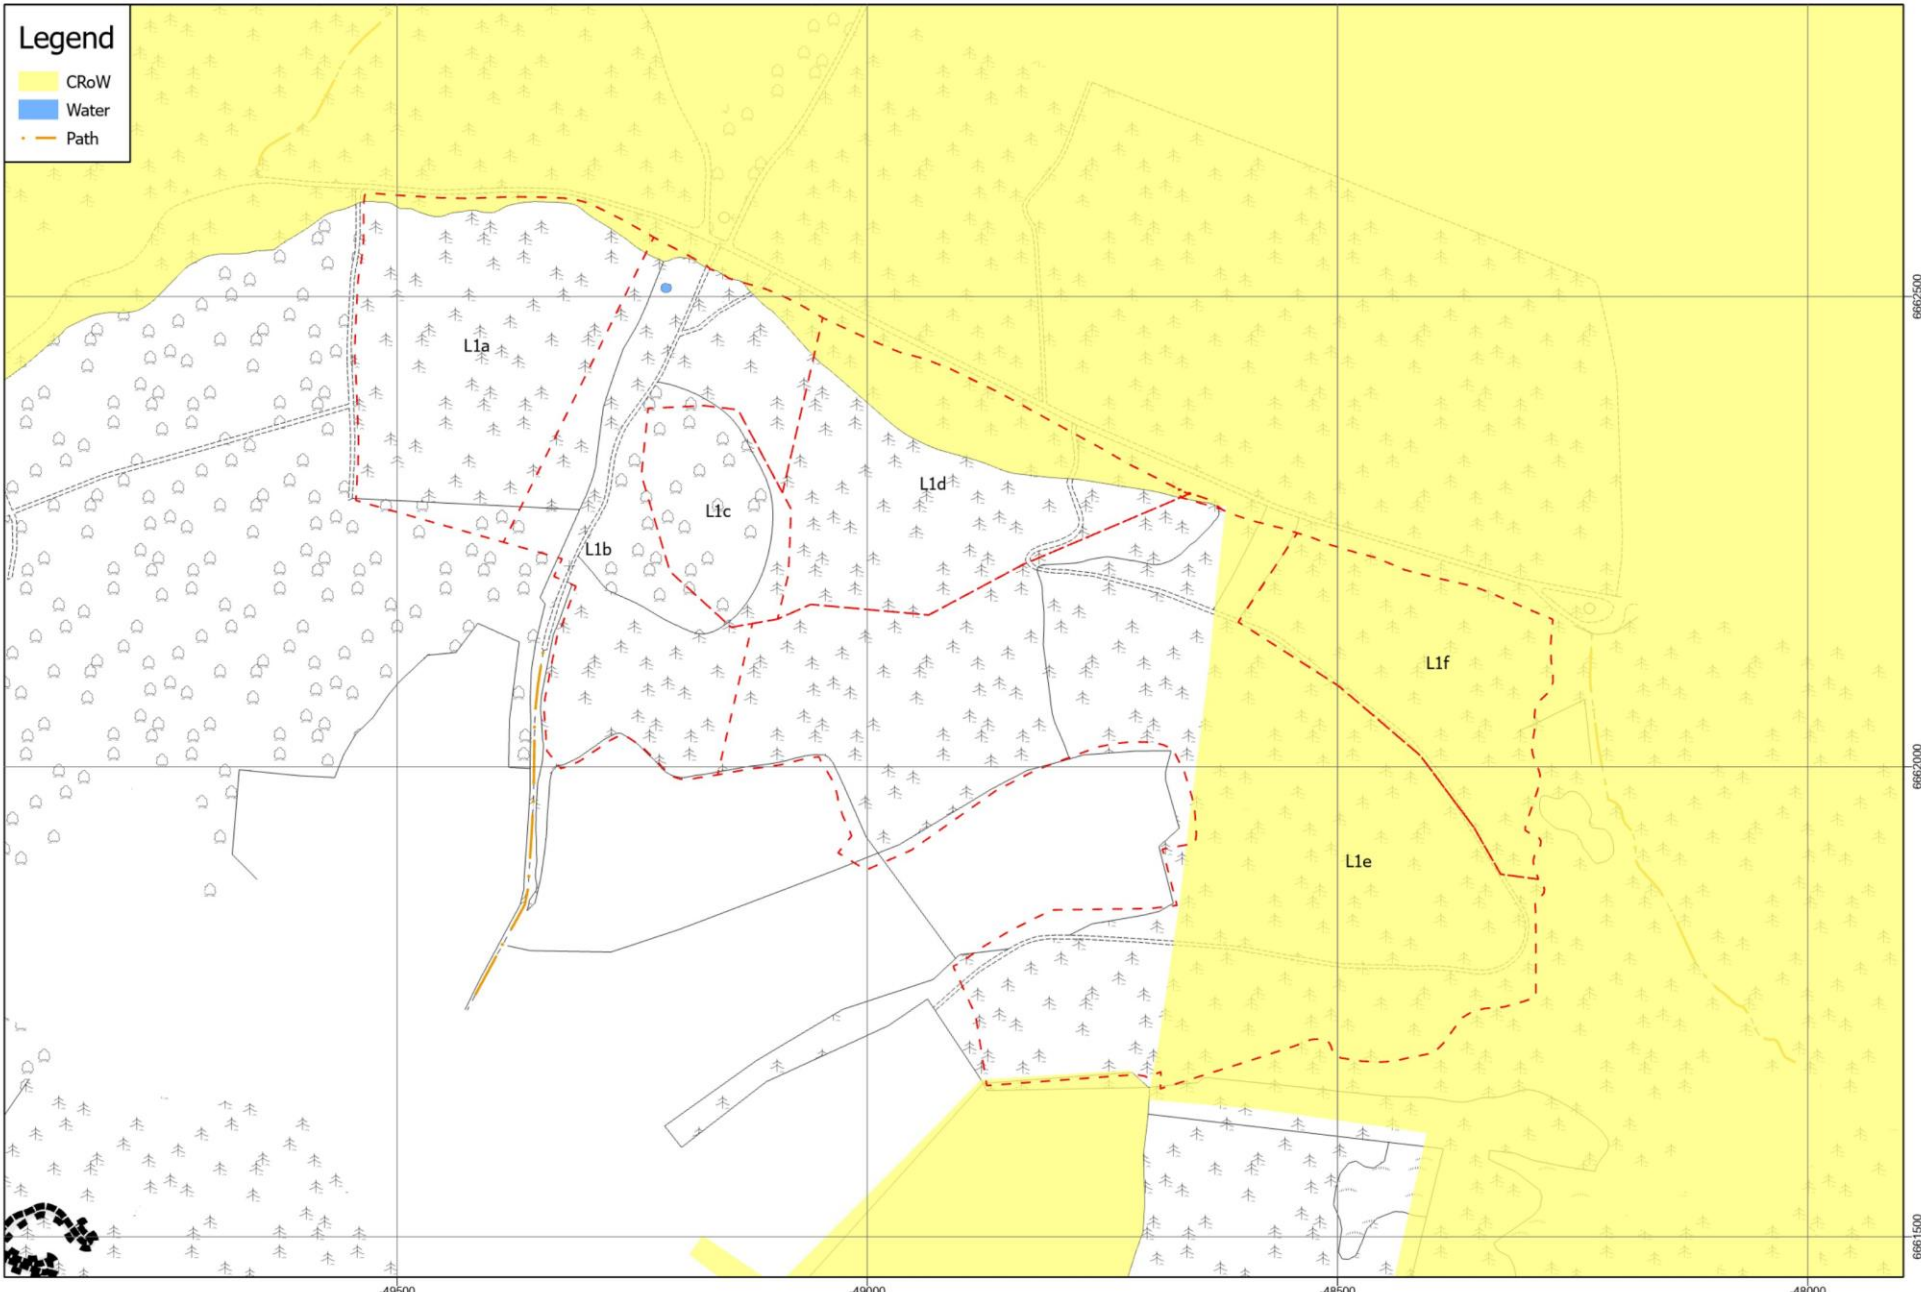

Surrey Hills Woodland Management Plan - Abinger Roughs - Sensitivities and Issues

 Surrey Hills Woodland Management Plan - Box Hill - Sensitivities and Issues

 Surrey Hills Woodland Management Plan - Denbies Hillside - Sensitivities and Issues

 Surrey Hills Woodland Management Plan - Headley Heath - Sensitivities and Issues

 Surrey Hills Woodland Management Plan - Holmwood Common - Sensitivities and Issues

 Surrey Hills Woodland Management Plan - Hydon's Ball and Heath - Sensitivities and Issues

 **Surrey Hills Woodland Management Plan - Little Kings Wood - Sensitivities and Issues**

 **Surrey Hills Woodland Management Plan - Netley Park - Sensitivities and Issues**

 Surrey Hills Woodland Management Plan - Oxted Downs - Sensitivities and Issues

Surrey Hills Woodland Management Plan - Reigate Hill and Gatton Park - Sensitivities and Issues

0 0.33 0.65 1.3 Km  
Scale: 1:19,000 at A3

Surrey Hills Woodland Management Plan - Witley and Milford Commons - Sensitivities and Issues