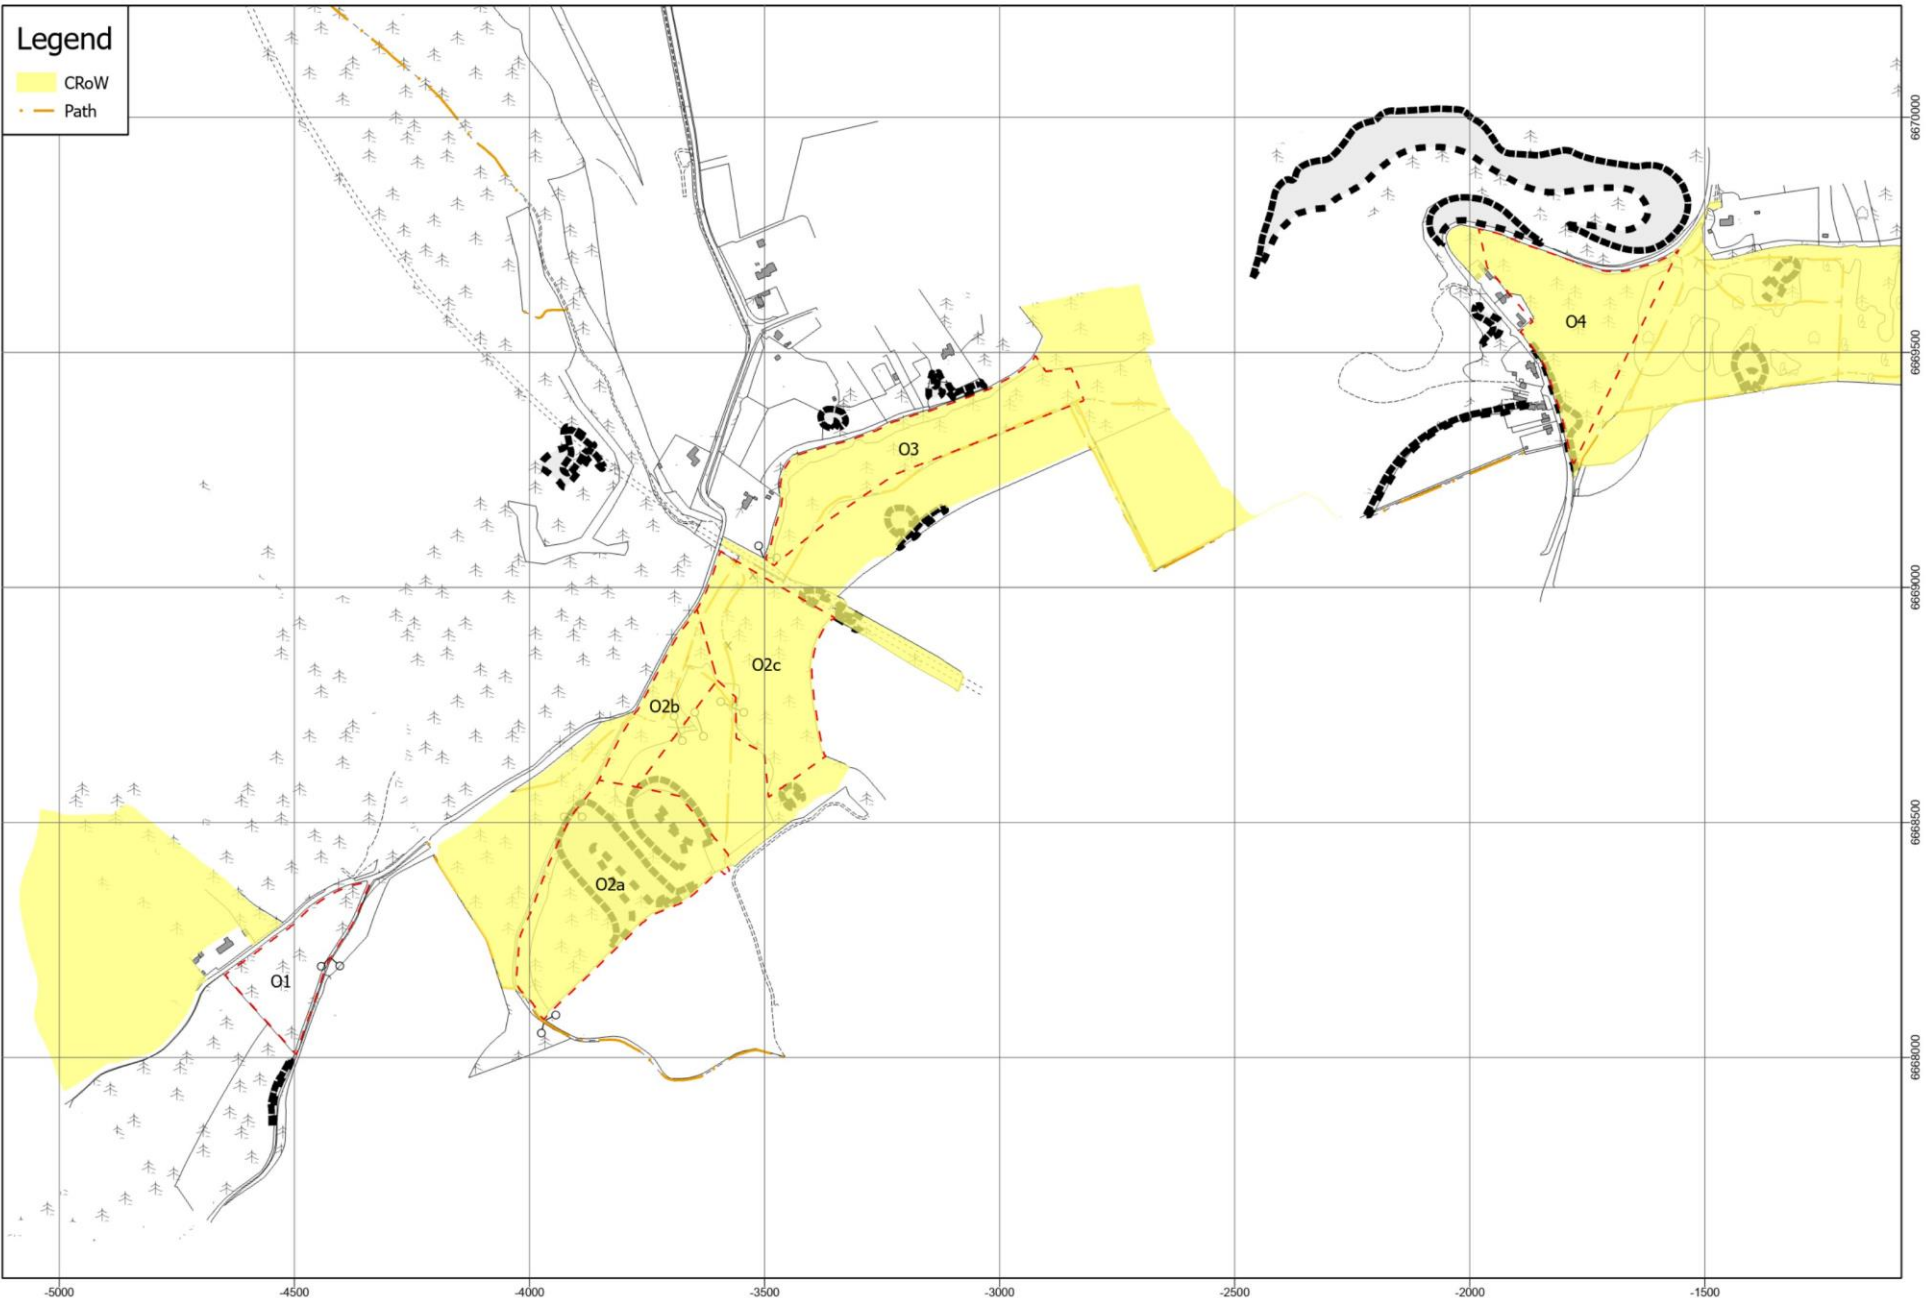

Surrey Hills Woodland Management Plan - Abinger Roughs - Sensitivities and Issues

 Surrey Hills Woodland Management Plan - Box Hill - Sensitivities and Issues

 Surrey Hills Woodland Management Plan - Denbies Hillside - Sensitivities and Issues

 Surrey Hills Woodland Management Plan - Headley Heath - Sensitivities and Issues

 Surrey Hills Woodland Management Plan - Holmwood Common - Sensitivities and Issues

 Surrey Hills Woodland Management Plan - Hydon's Ball and Heath - Sensitivities and Issues

 **Surrey Hills Woodland Management Plan - Little Kings Wood - Sensitivities and Issues**

 **Surrey Hills Woodland Management Plan - Netley Park - Sensitivities and Issues**

 Surrey Hills Woodland Management Plan - Oxted Downs - Sensitivities and Issues

Surrey Hills Woodland Management Plan - Reigate Hill and Gatton Park - Sensitivities and Issues

0 0.33 0.65 1.3 Km  
Scale: 1:19,000 at A3

Surrey Hills Woodland Management Plan - Witley and Milford Commons - Sensitivities and Issues