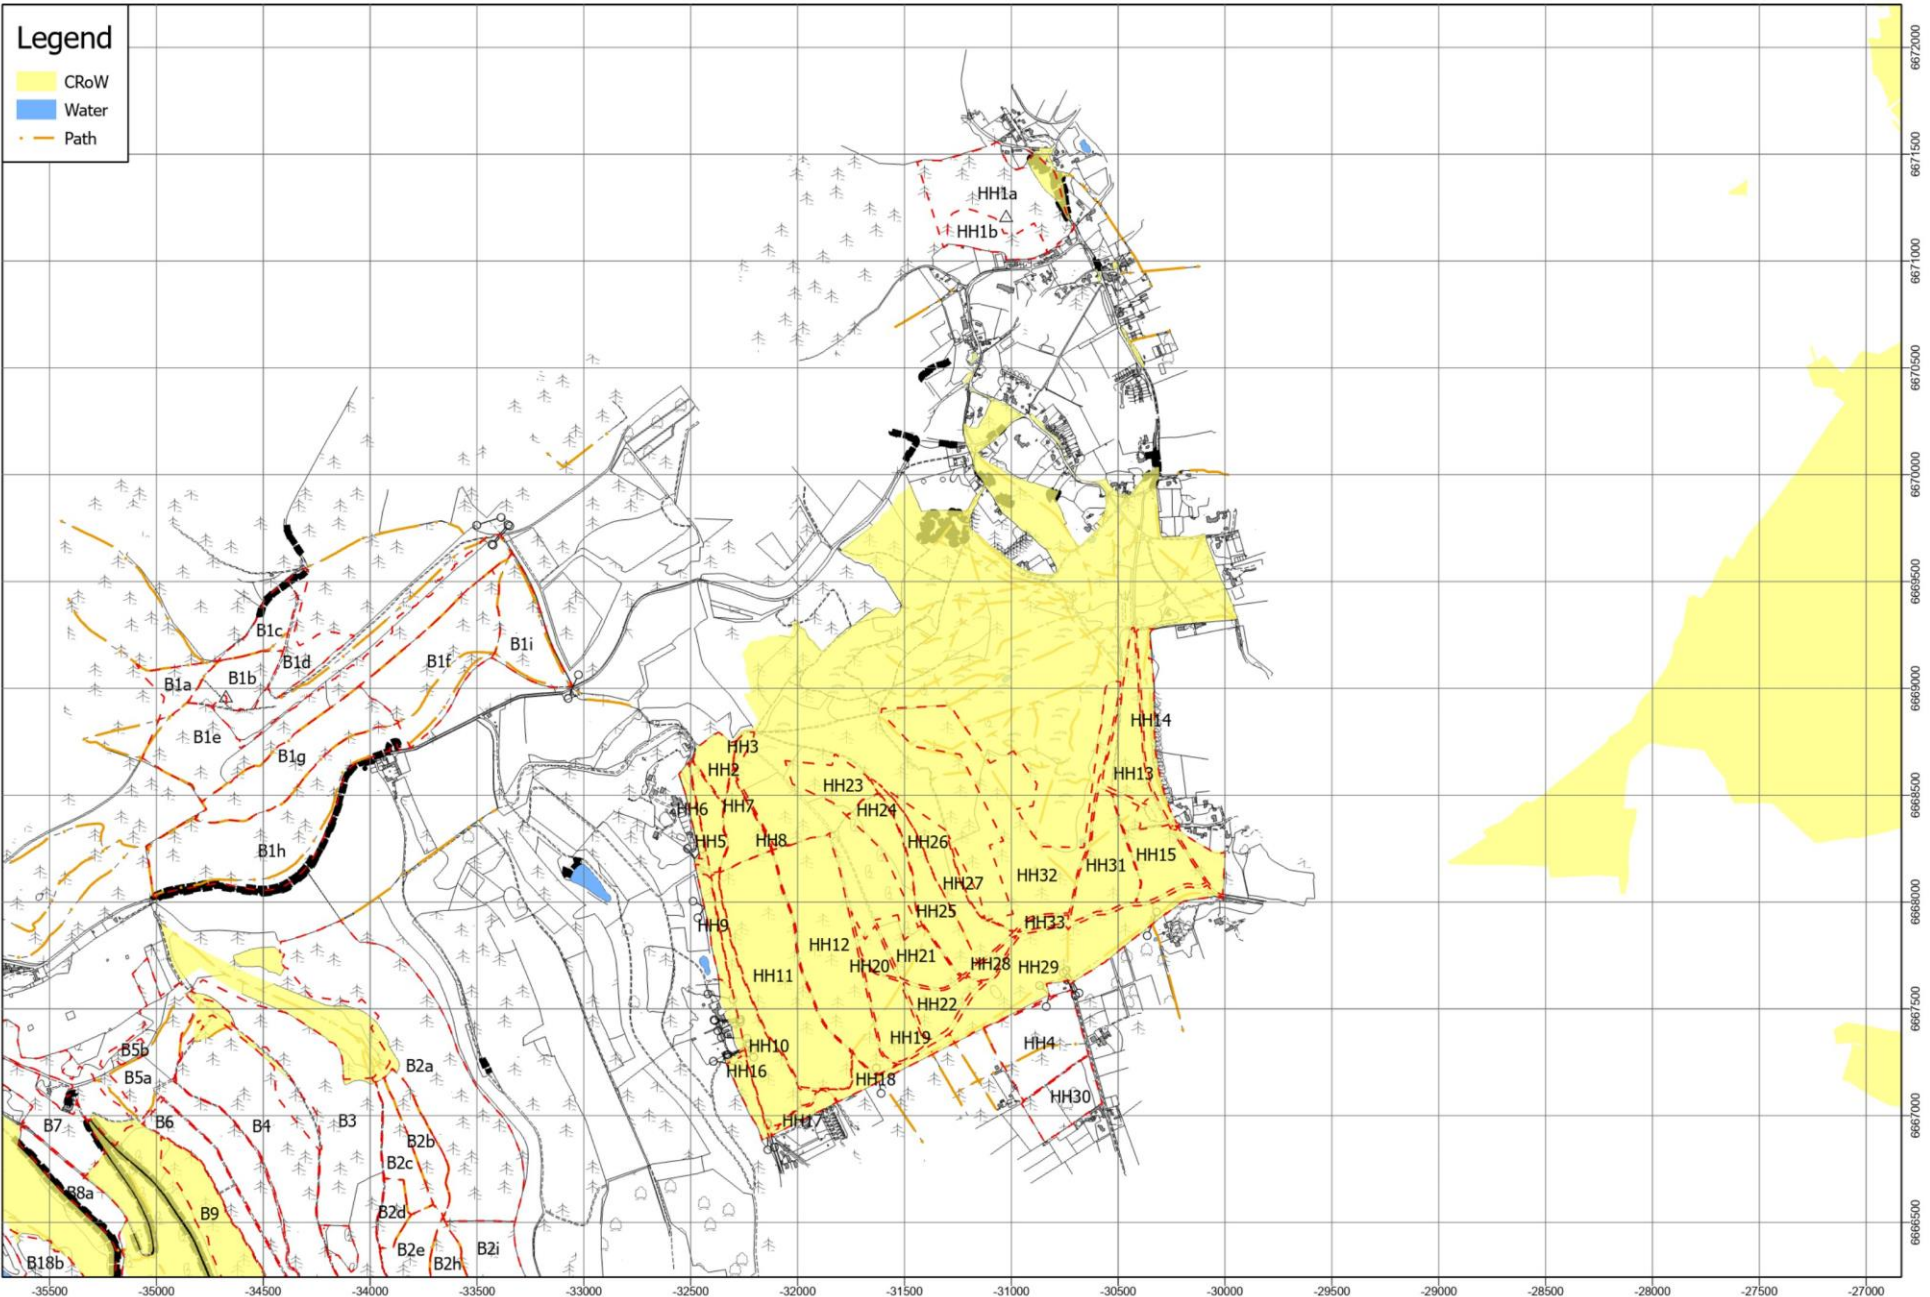

Surrey Hills Woodland Management Plan - Abinger Roughs - Sensitivities and Issues

 Surrey Hills Woodland Management Plan - Box Hill - Sensitivities and Issues

 Surrey Hills Woodland Management Plan - Denbies Hillside - Sensitivities and Issues

 Surrey Hills Woodland Management Plan - Emley Farm - Sensitivities and Issues

 Surrey Hills Woodland Management Plan - Finchampstead Ridges - Sensitivities and Issues

 Surrey Hills Woodland Management Plan - Hatchlands Park - Sensitivities and Issues

 Surrey Hills Woodland Management Plan - Headley Heath - Sensitivities and Issues

 Surrey Hills Woodland Management Plan - Holmwood Common - Sensitivities and Issues

 Surrey Hills Woodland Management Plan - Hydon's Ball and Heath - Sensitivities and Issues

 **Surrey Hills Woodland Management Plan - Little Kings Wood - Sensitivities and Issues**

 **Surrey Hills Woodland Management Plan - Netley Park - Sensitivities and Issues**

 Surrey Hills Woodland Management Plan - Oxted Downs - Sensitivities and Issues