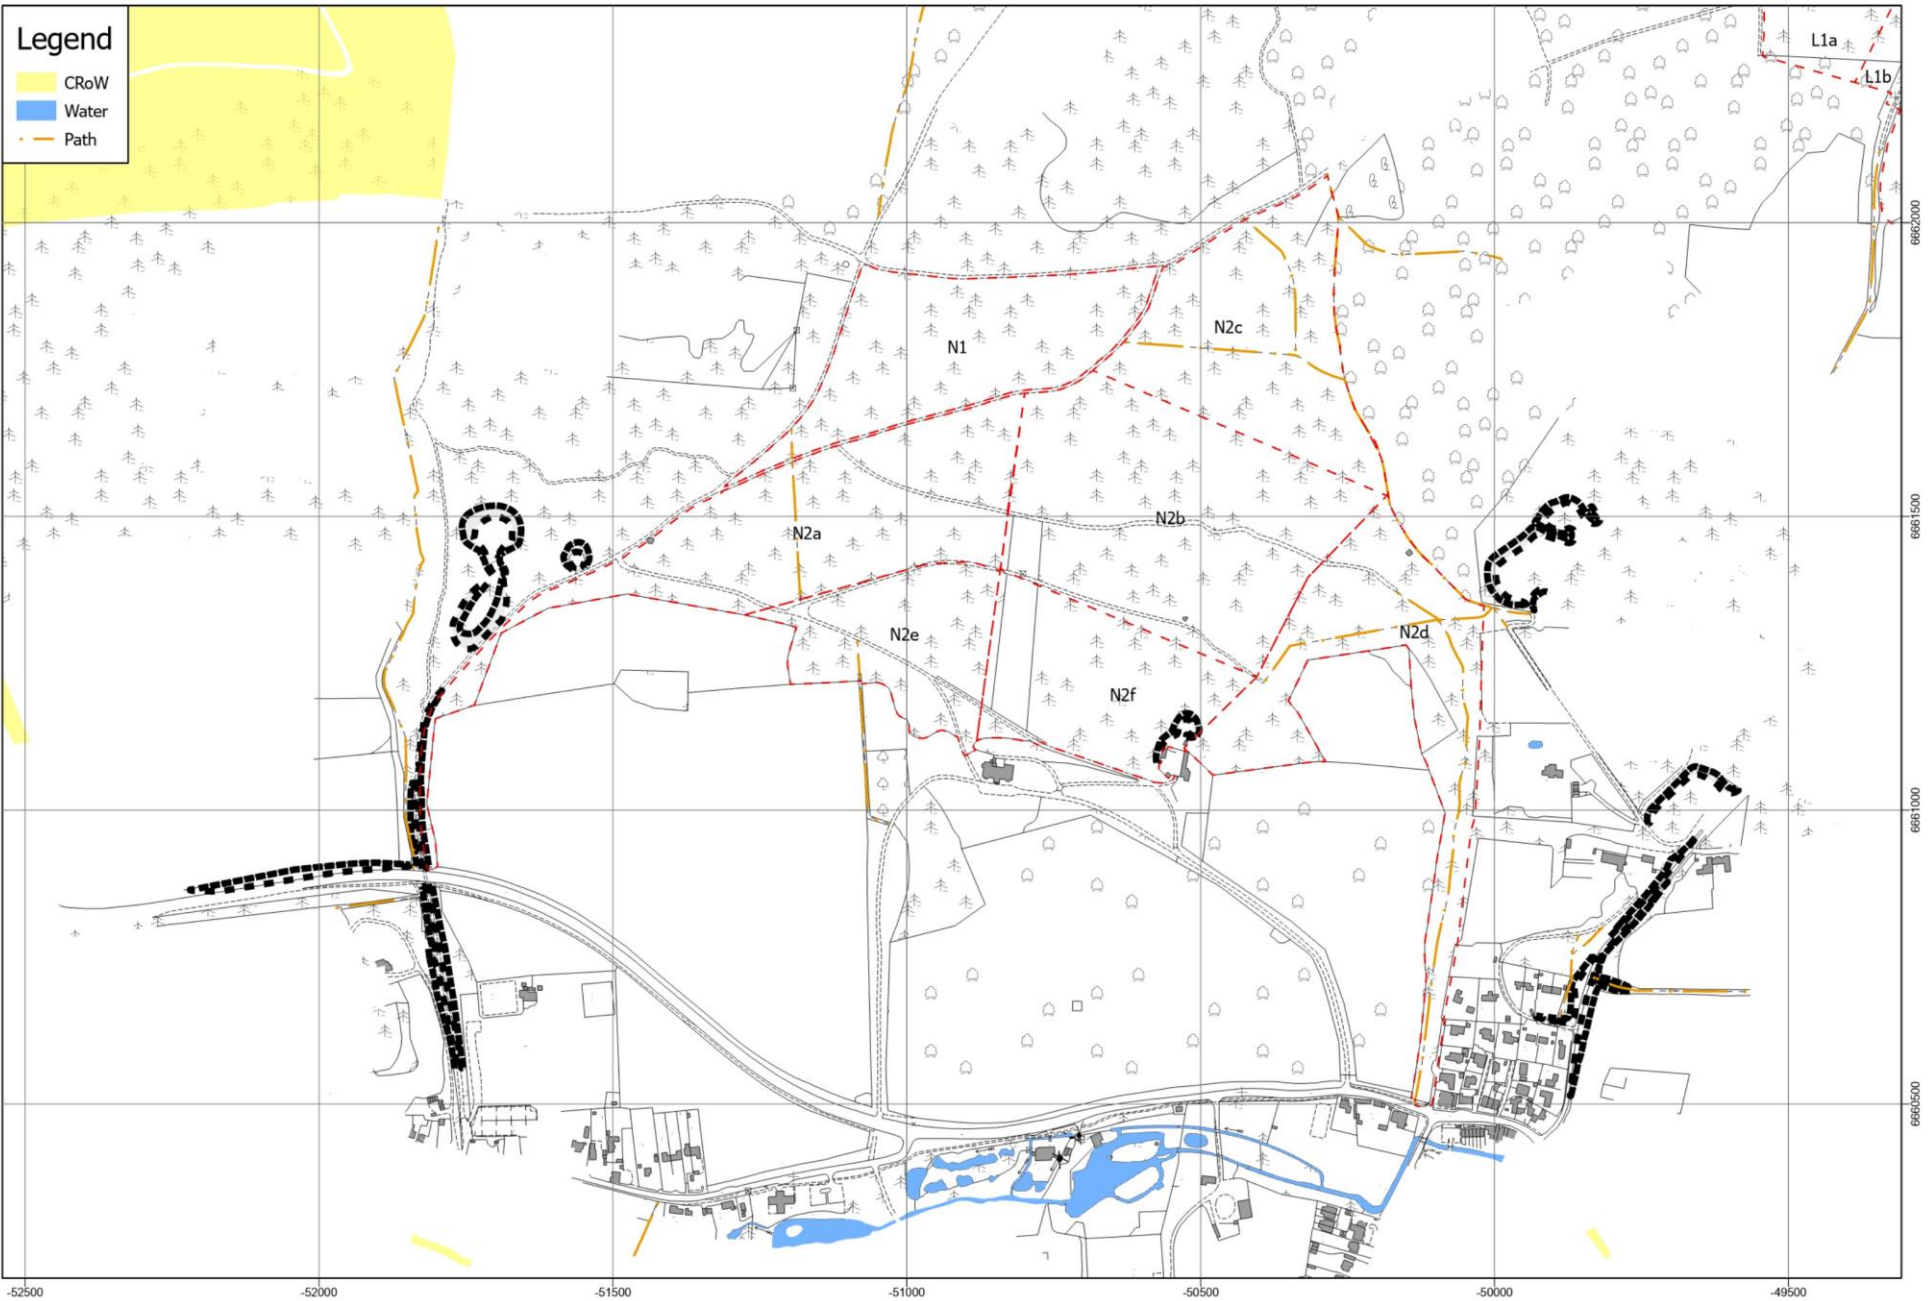

Surrey Hills Woodland Management Plan - Abinger Roughs - Sensitivities and Issues

 Surrey Hills Woodland Management Plan - Box Hill - Sensitivities and Issues

 Surrey Hills Woodland Management Plan - Denbies Hillside - Sensitivities and Issues

 Surrey Hills Woodland Management Plan - Headley Heath - Sensitivities and Issues

 Surrey Hills Woodland Management Plan - Holmwood Common - Sensitivities and Issues

 Surrey Hills Woodland Management Plan - Hydon's Ball and Heath - Sensitivities and Issues

 **Surrey Hills Woodland Management Plan - Little Kings Wood - Sensitivities and Issues**

 **Surrey Hills Woodland Management Plan - Netley Park - Sensitivities and Issues**

 Surrey Hills Woodland Management Plan - Oxted Downs - Sensitivities and Issues

Surrey Hills Woodland Management Plan - Reigate Hill and Gatton Park - Sensitivities and Issues

0 0.33 0.65 1.3 Km  
Scale: 1:19,000 at A3

Surrey Hills Woodland Management Plan - Witley and Milford Commons - Sensitivities and Issues