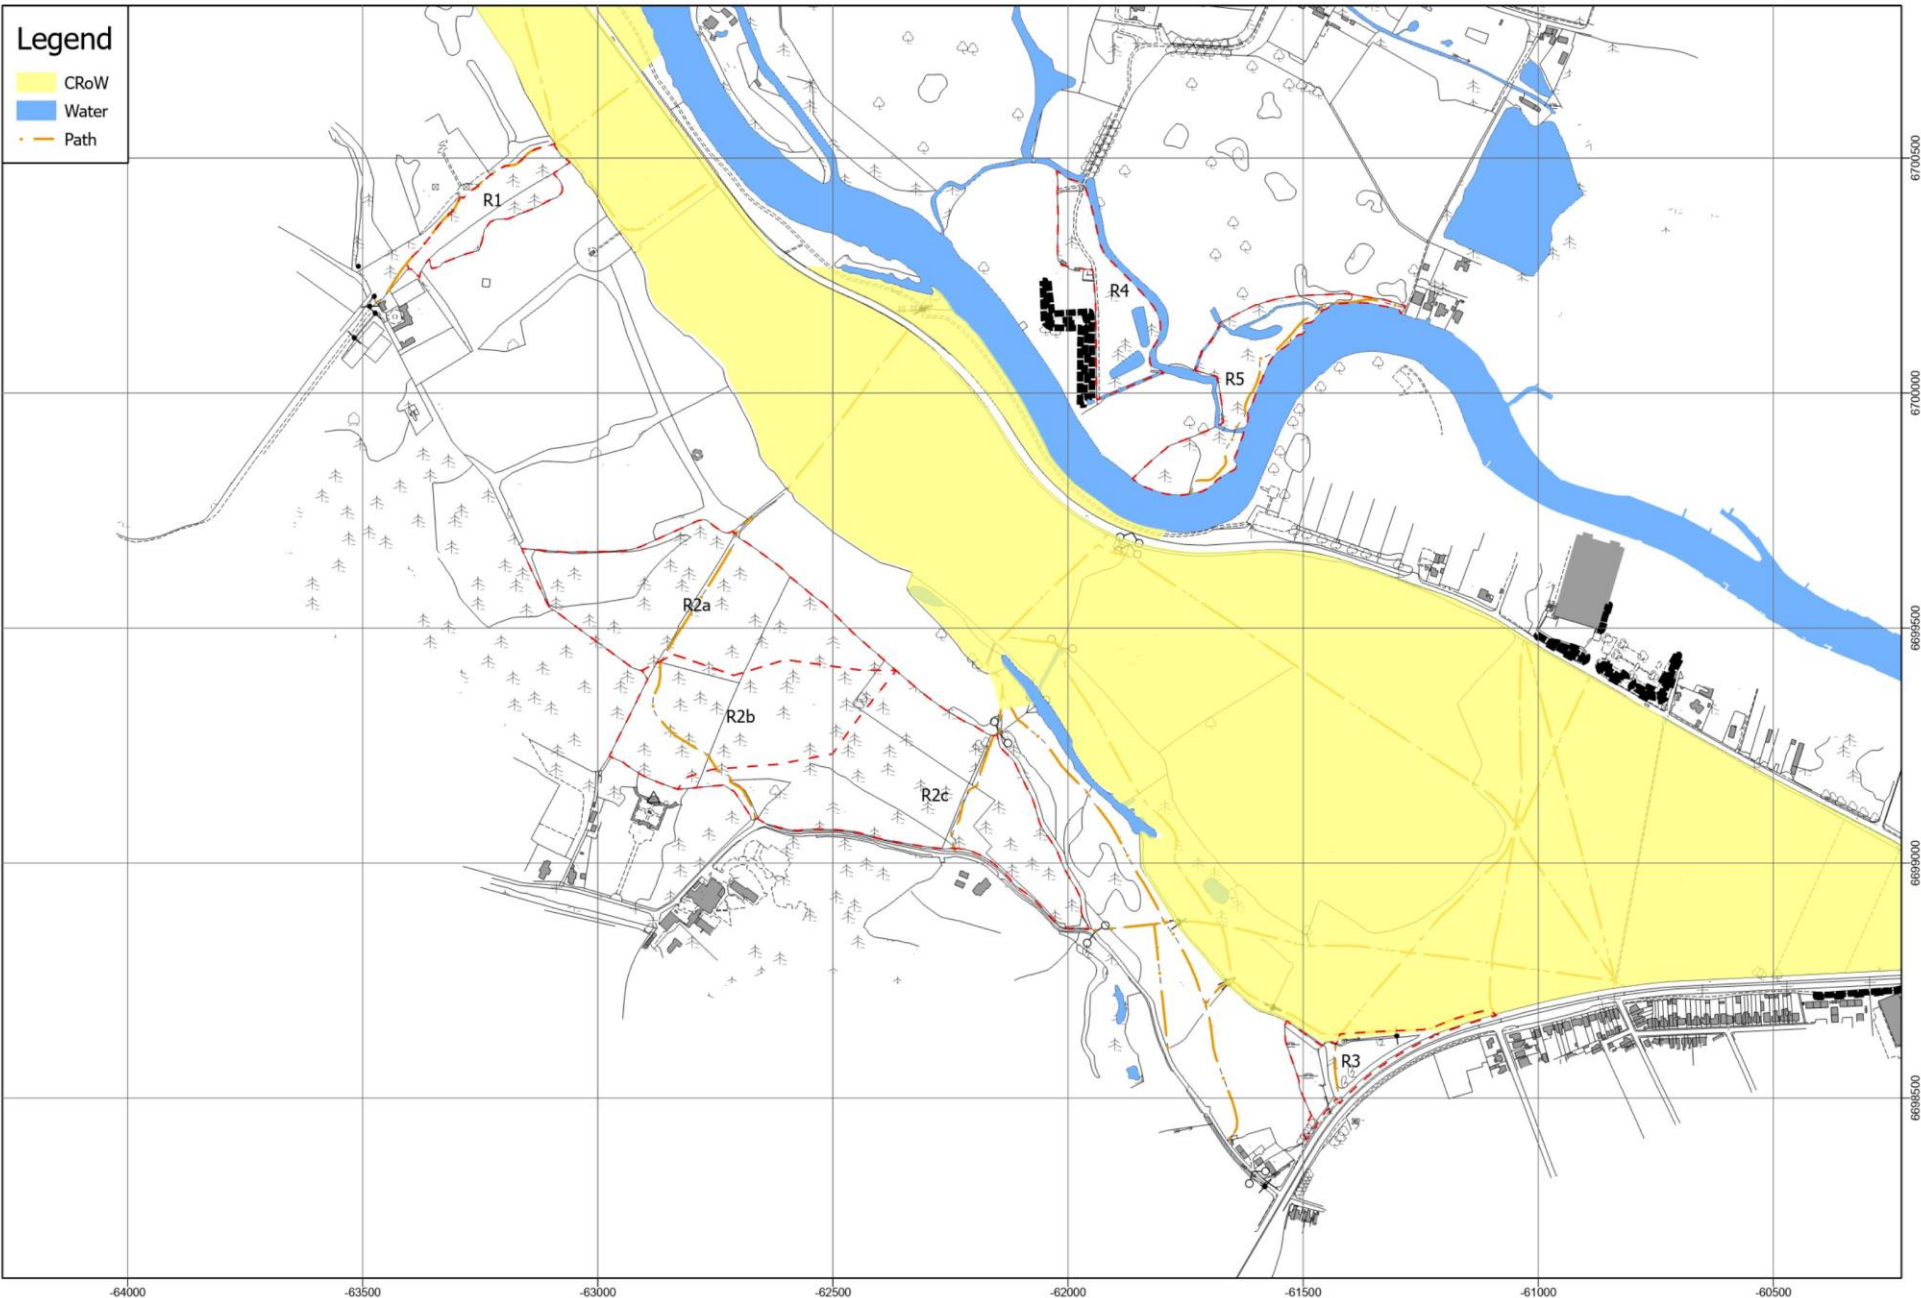

Surrey Hills Woodland Management Plan - Abinger Roughs - Sensitivities and Issues

 Surrey Hills Woodland Management Plan - Box Hill - Sensitivities and Issues

 Surrey Hills Woodland Management Plan - Denbies Hillside - Sensitivities and Issues

 **Surrey Hills Woodland Management Plan - Little Kings Wood - Sensitivities and Issues**

 **Surrey Hills Woodland Management Plan - Netley Park - Sensitivities and Issues**

 Surrey Hills Woodland Management Plan - Oxted Downs - Sensitivities and Issues

Surrey Hills Woodland Management Plan - Reigate Hill and Gatton Park - Sensitivities and Issues

0 0.33 0.65 1.3 Km  
Scale: 1:19,000 at A3

Surrey Hills Woodland Management Plan - Witley and Milford Commons - Sensitivities and Issues