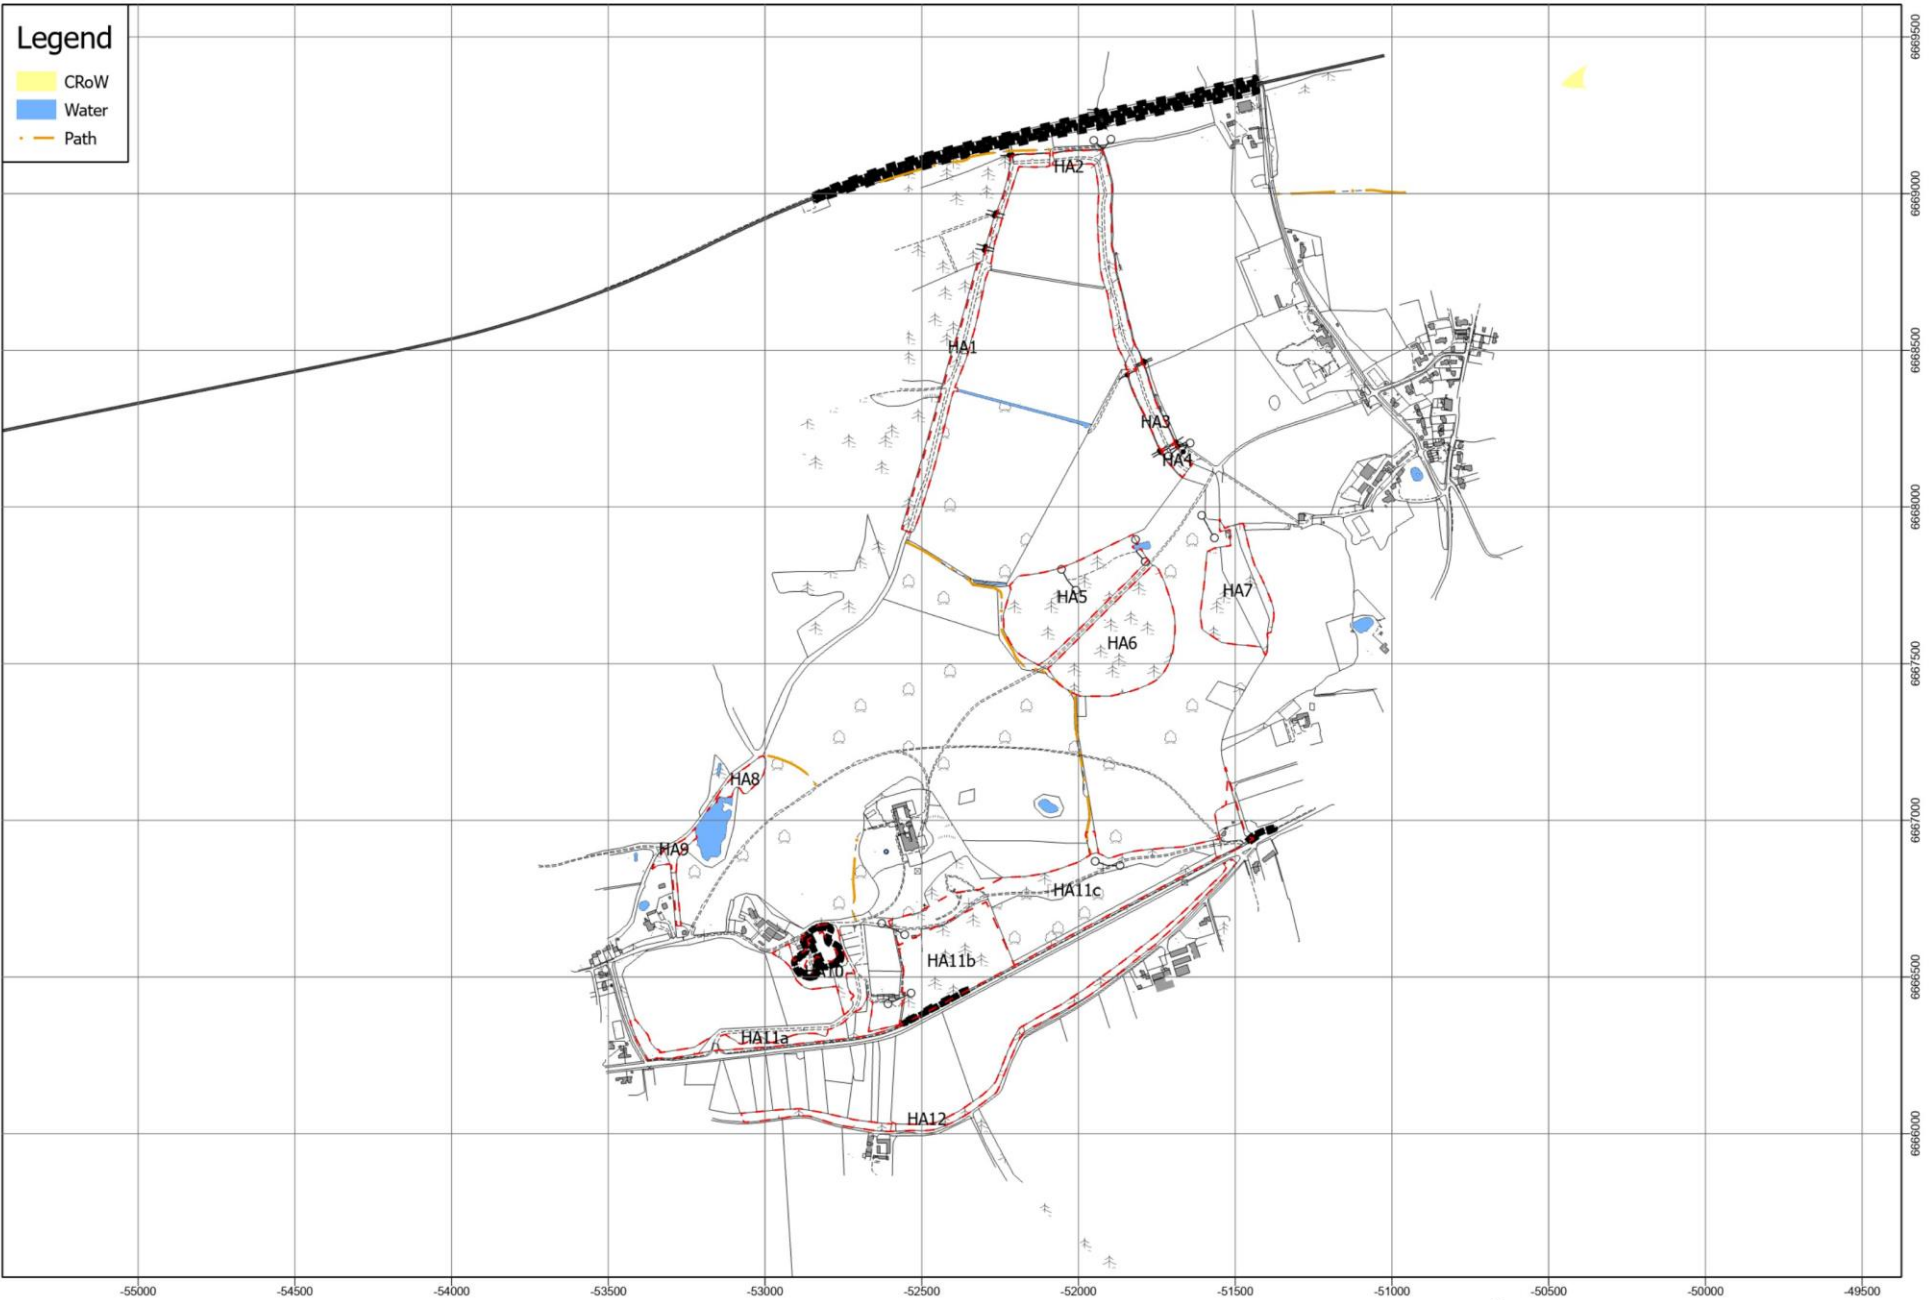

Surrey Hills Woodland Management Plan - Abinger Roughs - Sensitivities and Issues

 Surrey Hills Woodland Management Plan - Box Hill - Sensitivities and Issues

 Surrey Hills Woodland Management Plan - Denbies Hillside - Sensitivities and Issues

 Surrey Hills Woodland Management Plan - Emley Farm - Sensitivities and Issues

 Surrey Hills Woodland Management Plan - Finchampstead Ridges - Sensitivities and Issues

 Surrey Hills Woodland Management Plan - Hatchlands Park - Sensitivities and Issues

 Surrey Hills Woodland Management Plan - Headley Heath - Sensitivities and Issues

 Surrey Hills Woodland Management Plan - Holmwood Common - Sensitivities and Issues

 Surrey Hills Woodland Management Plan - Hydon's Ball and Heath - Sensitivities and Issues

 **Surrey Hills Woodland Management Plan - Little Kings Wood - Sensitivities and Issues**

 **Surrey Hills Woodland Management Plan - Netley Park - Sensitivities and Issues**

 Surrey Hills Woodland Management Plan - Oxted Downs - Sensitivities and Issues