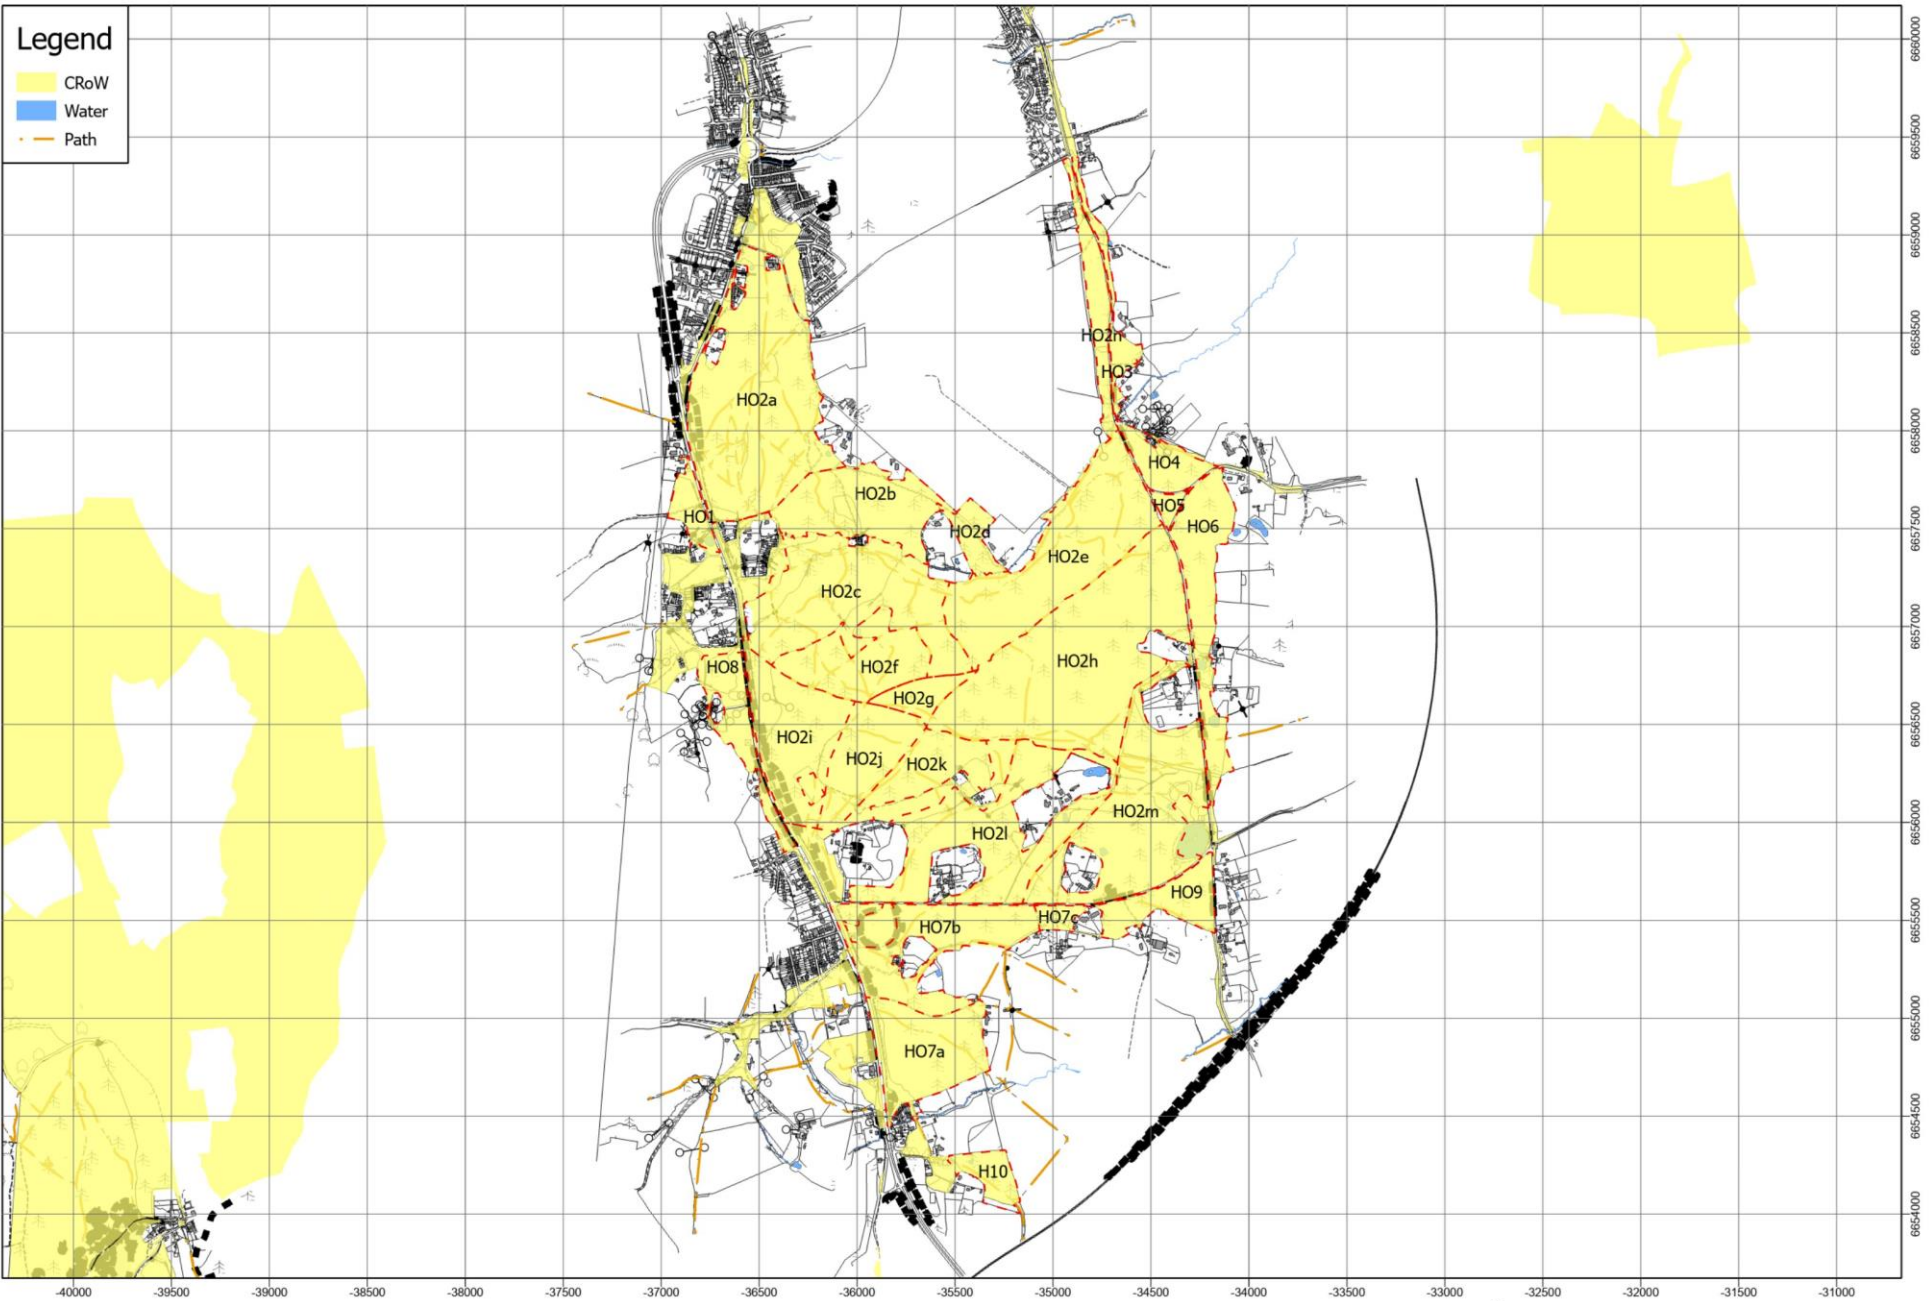

Surrey Hills Woodland Management Plan - Abinger Roughs - Sensitivities and Issues

 Surrey Hills Woodland Management Plan - Box Hill - Sensitivities and Issues

 Surrey Hills Woodland Management Plan - Denbies Hillside - Sensitivities and Issues

 Surrey Hills Woodland Management Plan - Emley Farm - Sensitivities and Issues

 Surrey Hills Woodland Management Plan - Finchampstead Ridges - Sensitivities and Issues

 Surrey Hills Woodland Management Plan - Hatchlands Park - Sensitivities and Issues

 Surrey Hills Woodland Management Plan - Headley Heath - Sensitivities and Issues

 Surrey Hills Woodland Management Plan - Holmwood Common - Sensitivities and Issues

 Surrey Hills Woodland Management Plan - Hydon's Ball and Heath - Sensitivities and Issues

 **Surrey Hills Woodland Management Plan - Little Kings Wood - Sensitivities and Issues**

 **Surrey Hills Woodland Management Plan - Netley Park - Sensitivities and Issues**

 Surrey Hills Woodland Management Plan - Oxted Downs - Sensitivities and Issues