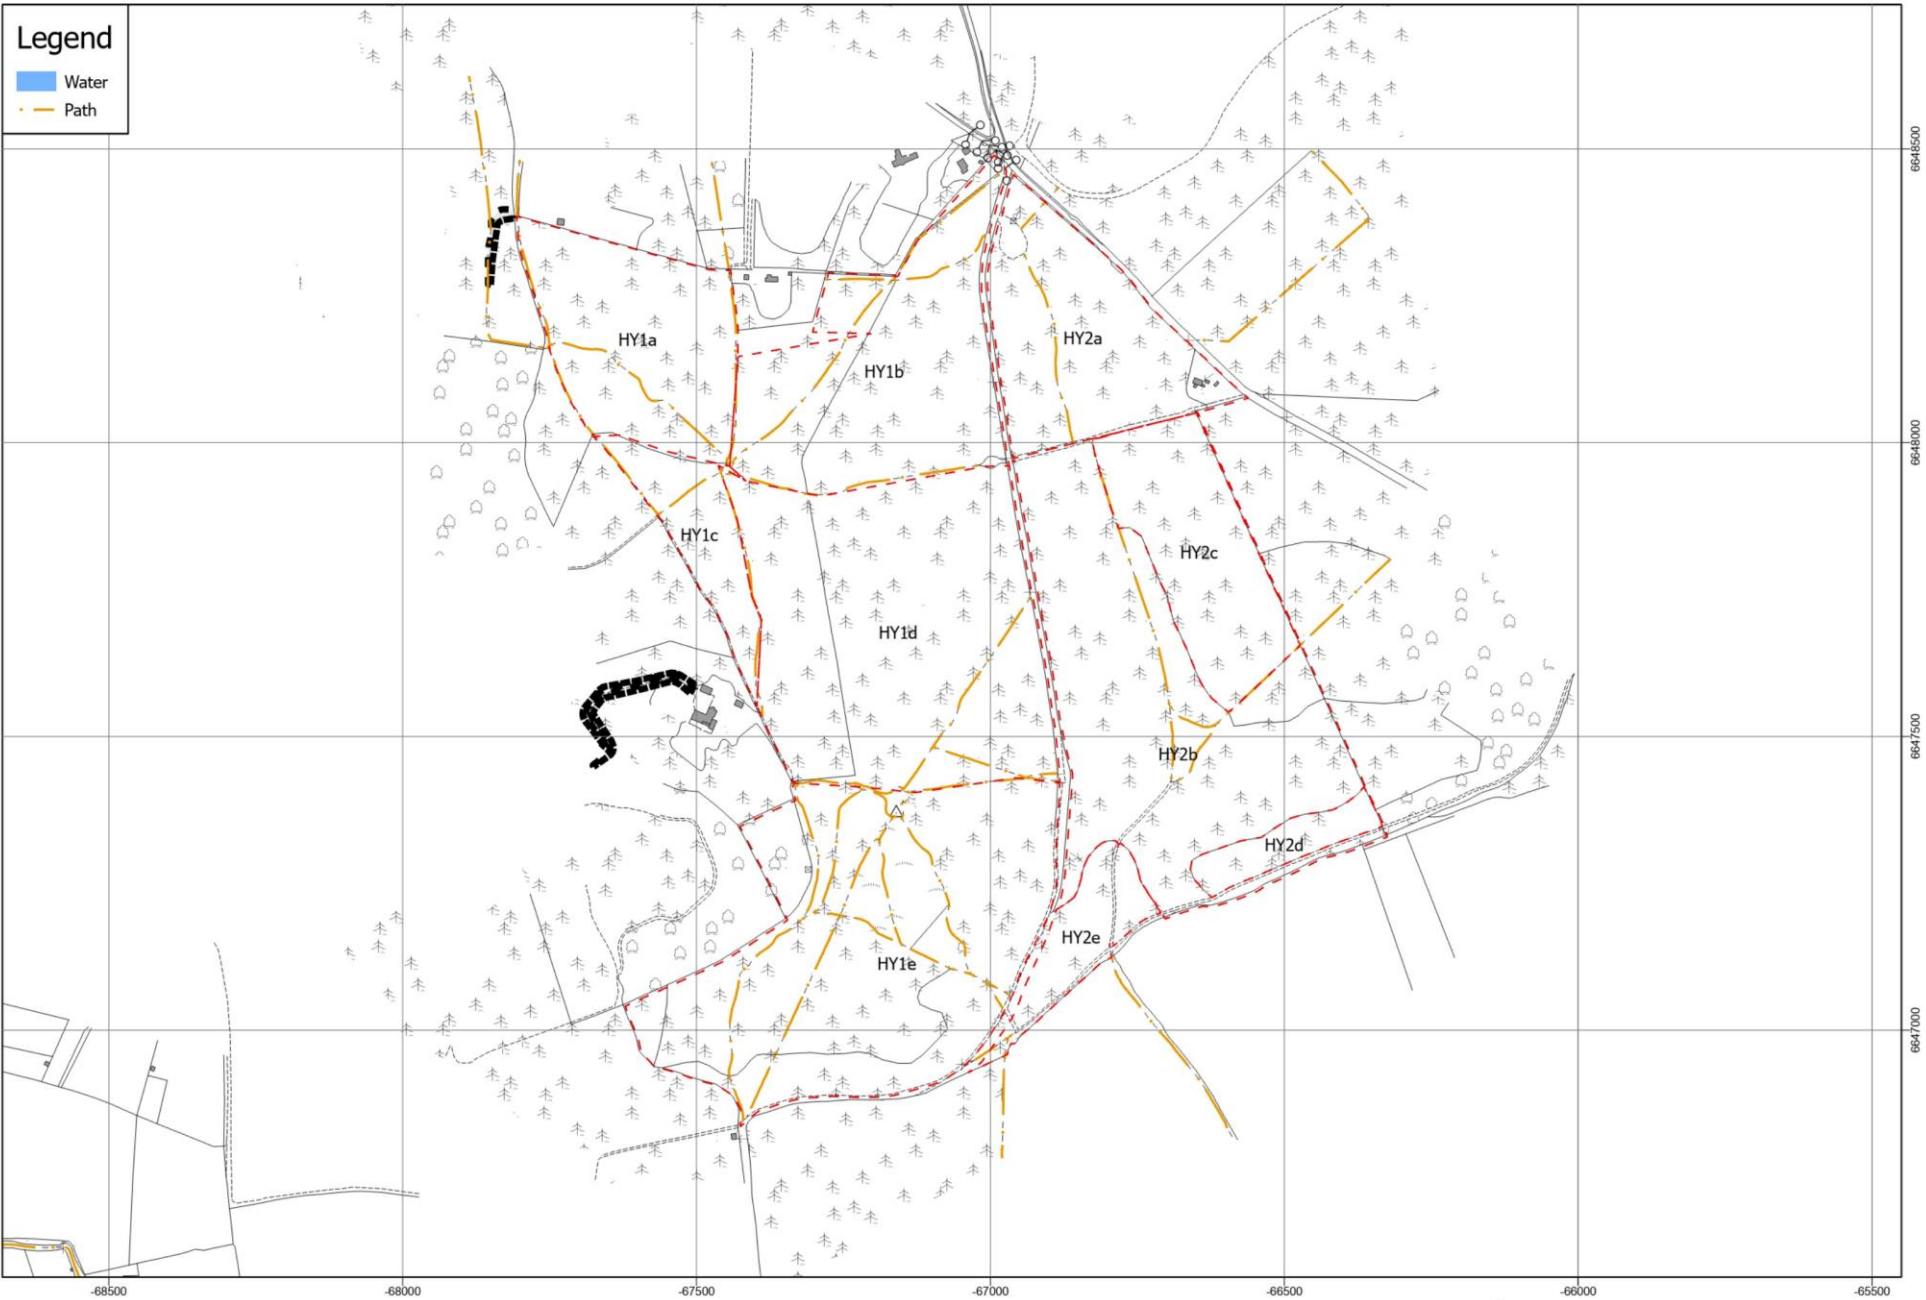

Surrey Hills Woodland Management Plan - Abinger Roughs - Sensitivities and Issues

 Surrey Hills Woodland Management Plan - Box Hill - Sensitivities and Issues

 Surrey Hills Woodland Management Plan - Denbies Hillside - Sensitivities and Issues

 Surrey Hills Woodland Management Plan - Headley Heath - Sensitivities and Issues

 Surrey Hills Woodland Management Plan - Holmwood Common - Sensitivities and Issues

 Surrey Hills Woodland Management Plan - Hydon's Ball and Heath - Sensitivities and Issues

 **Surrey Hills Woodland Management Plan - Little Kings Wood - Sensitivities and Issues**

 **Surrey Hills Woodland Management Plan - Netley Park - Sensitivities and Issues**

 Surrey Hills Woodland Management Plan - Oxted Downs - Sensitivities and Issues

Surrey Hills Woodland Management Plan - Reigate Hill and Gatton Park - Sensitivities and Issues

0 0.33 0.65 1.3 Km  
Scale: 1:19,000 at A3

Surrey Hills Woodland Management Plan - Witley and Milford Commons - Sensitivities and Issues