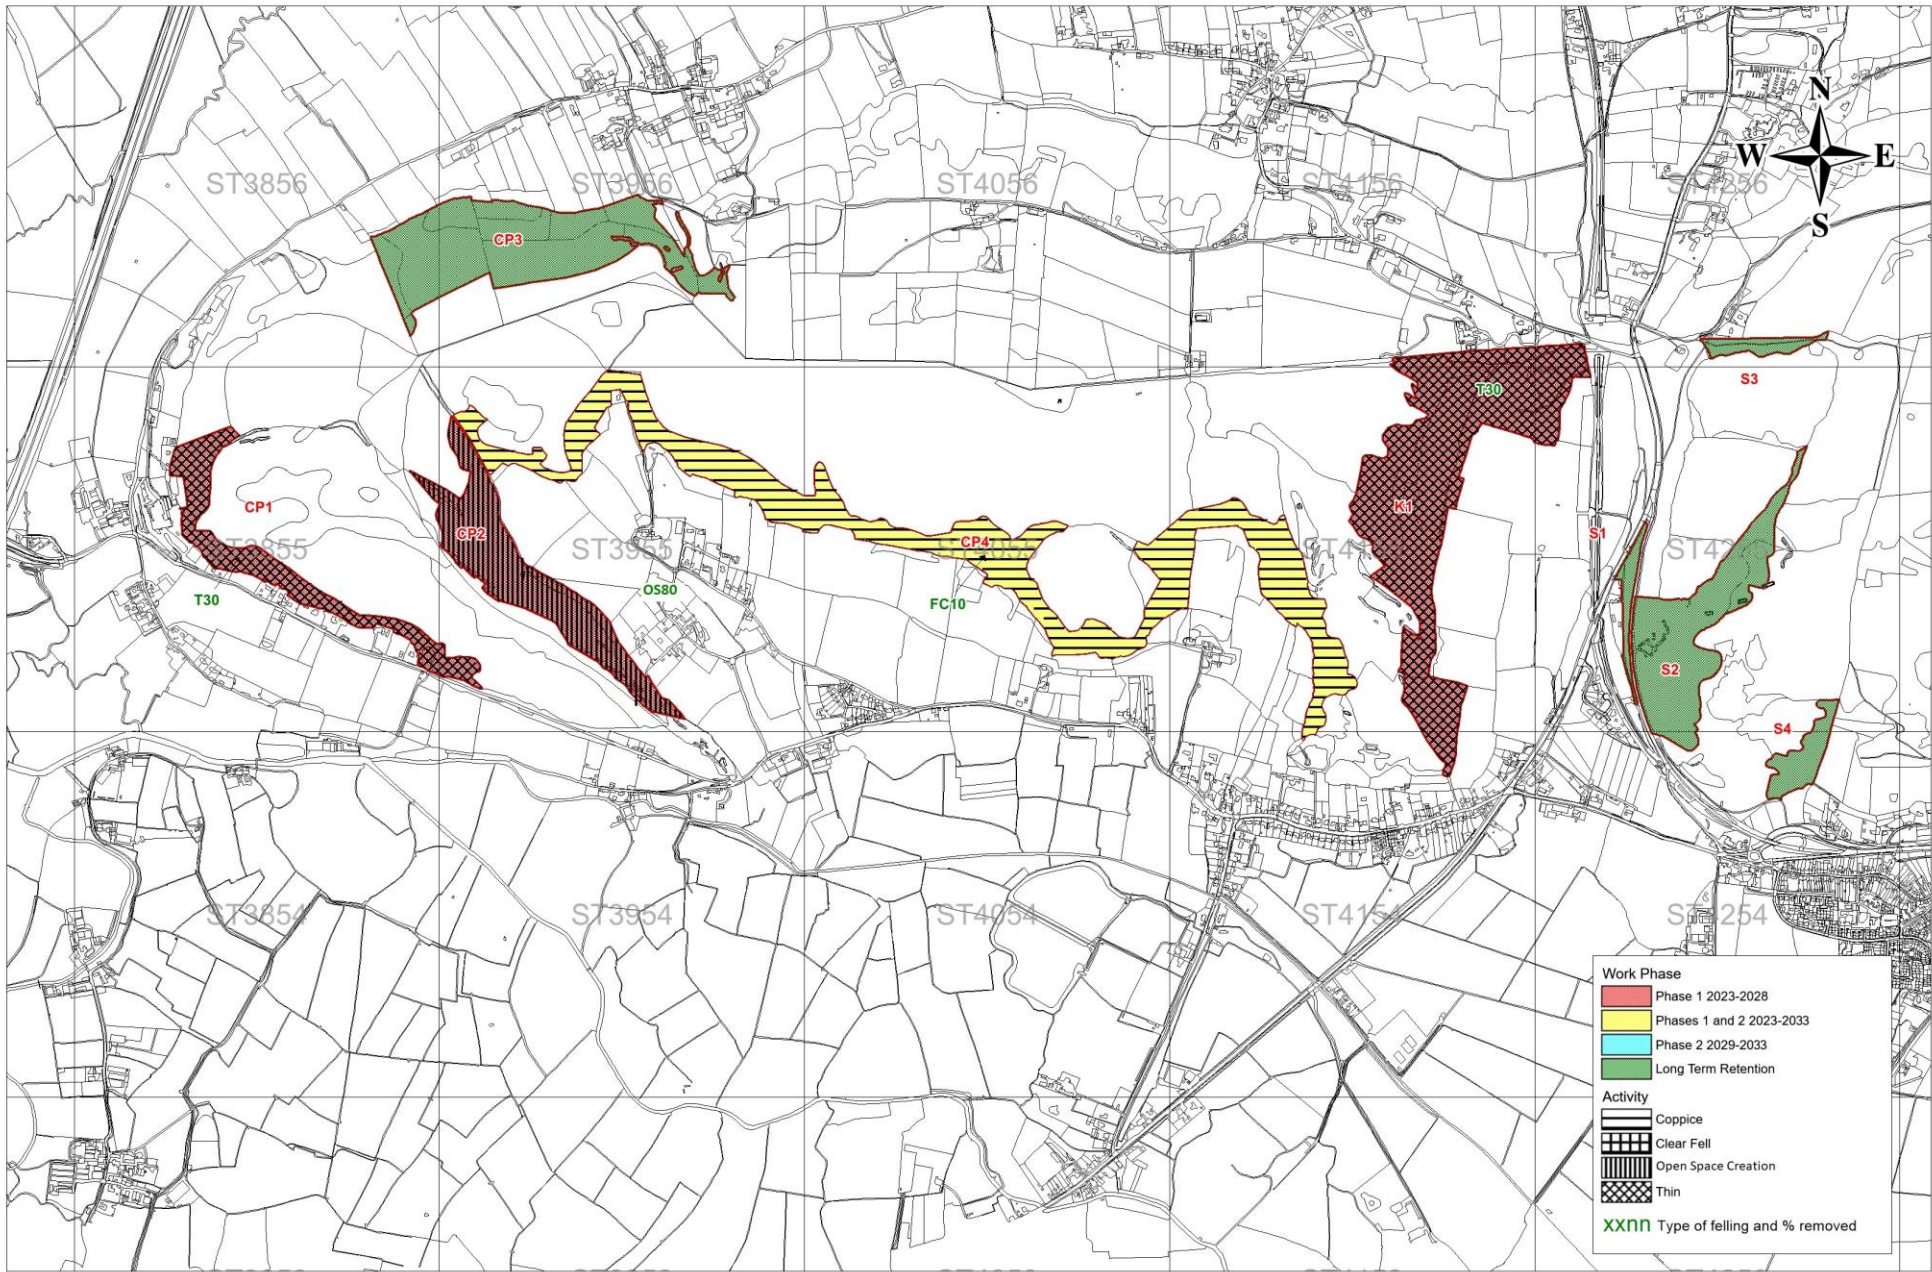

Somerset Sites Woodland Plan - 2023-2043  
Crook Peak, Kings Wood, and Shute Shelf - Map 1 Compartments  
Scale 1:12500 at A3

Somerset Sites Woodland Plan - 2023-2043  
 Crook Peak, Kings Wood, and Shute Shelf - Map 2 Activity - Phases 1 and 2  
 Scale 1:12500 at A3

Somerset Sites Woodland Plan - 2023-2043  
 Crook Peak, Kings Wood, and Shute Shelf - Map 3 Long Term Activity 2033 -2043  
 Scale 1:12500 at A3

Somerset Sites Woodland Plan - 2023-2043  
 Crook Peak, Kings Wood, and Shute Shelf - Map 4 Ancient Woodland and Veteran Trees  
 Scale 1:12500 at A3

Somerset Sites Woodland Plan - 2023-2043  
 Crook Peak, Kings Wood, and Shute Shelf - Map 5 Statutory Designations  
 Scale 1:12500 at A3

**Statutory Designations**

-  Listed Building
-  Scheduled Monument
-  SSSI/SAC
-  AONB