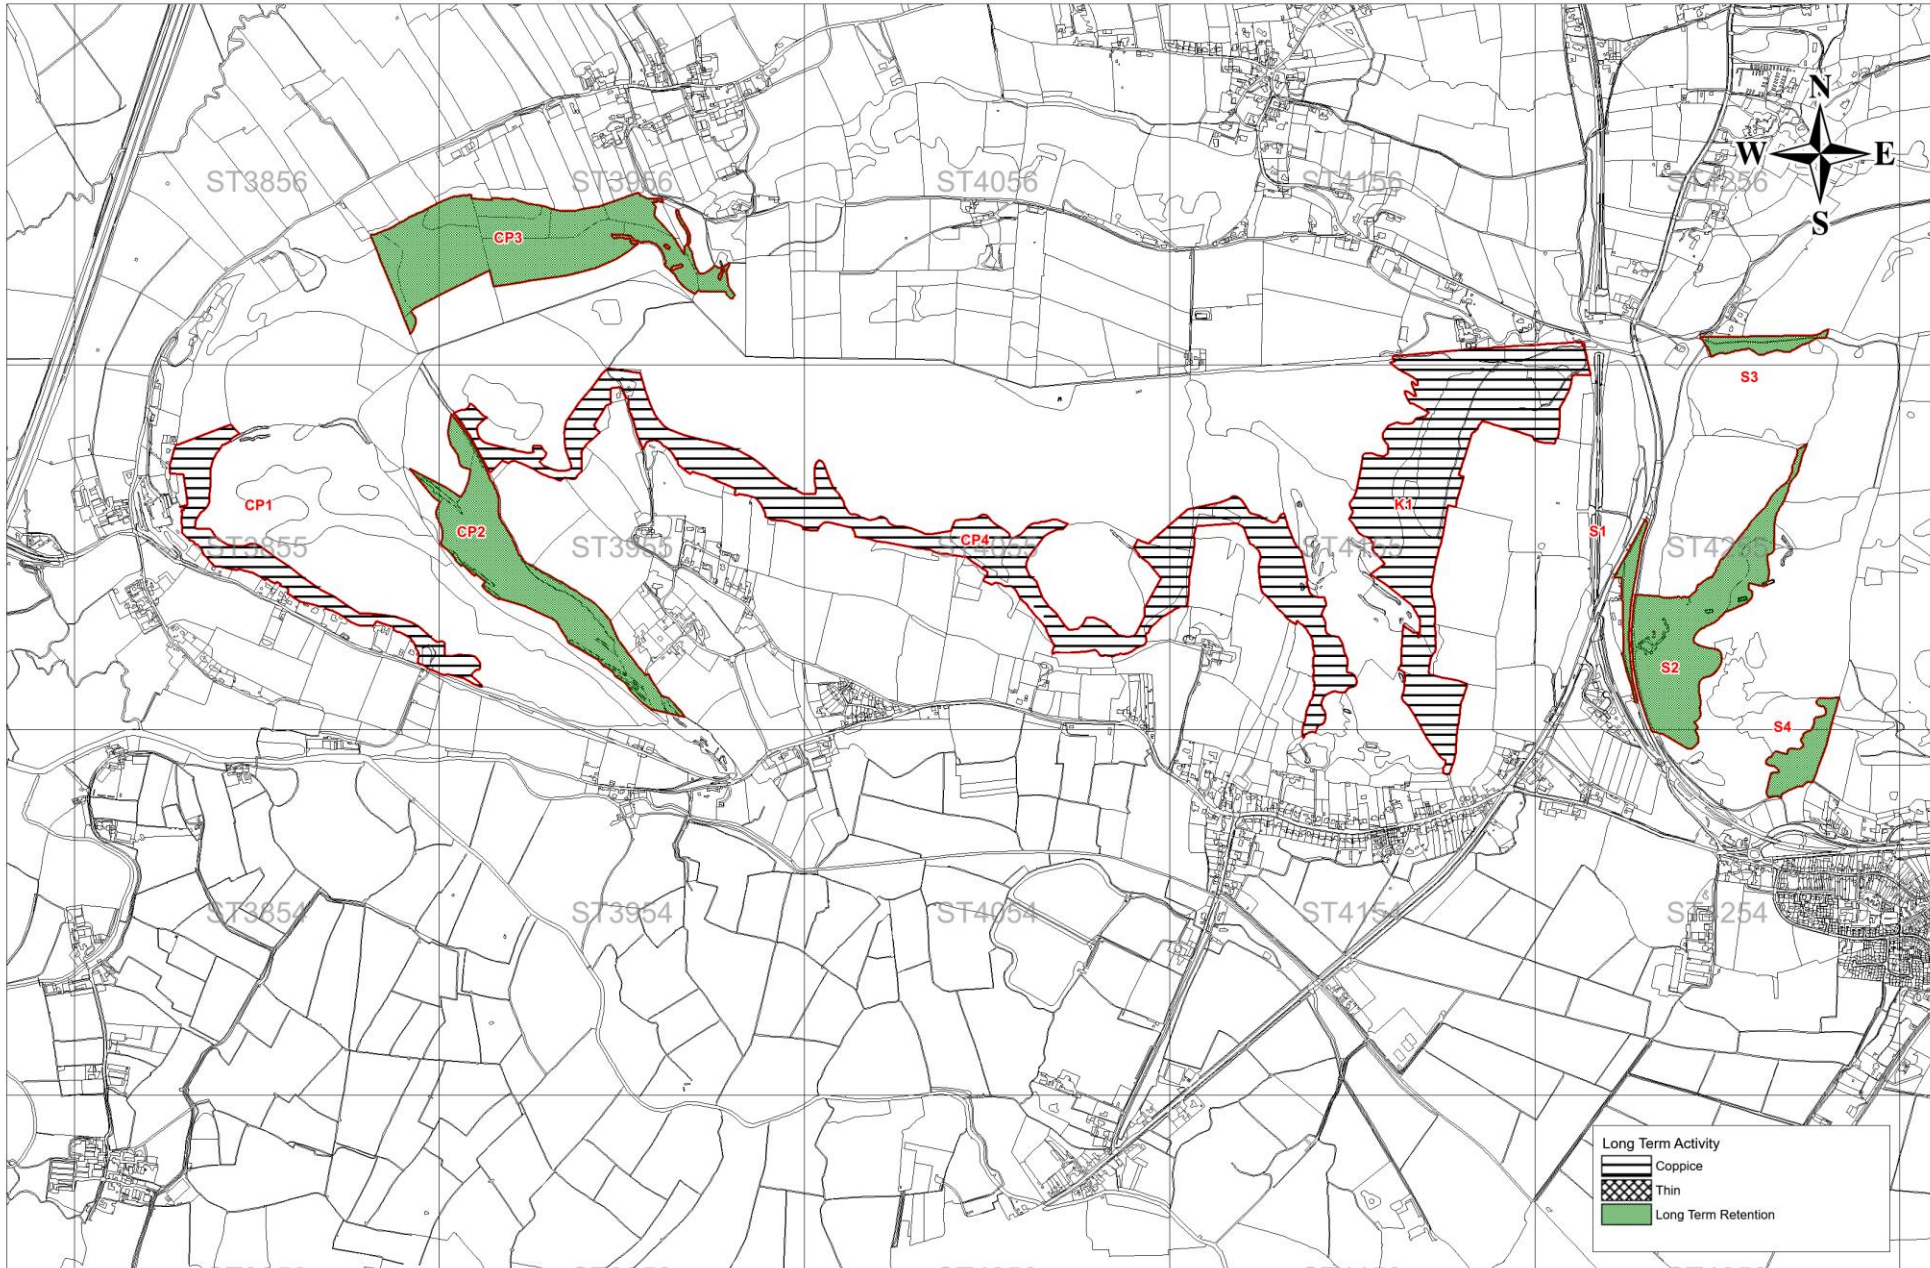

Somerset Sites Woodland Plan - 2023-2043  
Crook Peak, Kings Wood, and Shute Shelf - Map 1 Compartments  
Scale 1:12500 at A3

Somerset Sites Woodland Plan - 2023-2043  
 Crook Peak, Kings Wood, and Shute Shelf - Map 2 Activity - Phases 1 and 2  
 Scale 1:12500 at A3

Somerset Sites Woodland Plan - 2023-2043  
 Crook Peak, Kings Wood, and Shute Shelf - Map 3 Long Term Activity 2033 -2043  
 Scale 1:12500 at A3

Somerset Sites Woodland Plan - 2023-2043  
 Crook Peak, Kings Wood, and Shute Shelf - Map 4 Ancient Woodland and Veteran Trees  
 Scale 1:12500 at A3

Somerset Sites Woodland Plan - 2023-2043  
 Crook Peak, Kings Wood, and Shute Shelf - Map 5 Statutory Designations  
 Scale 1:12500 at A3

**Statutory Designations**

-  Listed Building
-  Scheduled Monument
-  SSSI/SAC
-  AONB