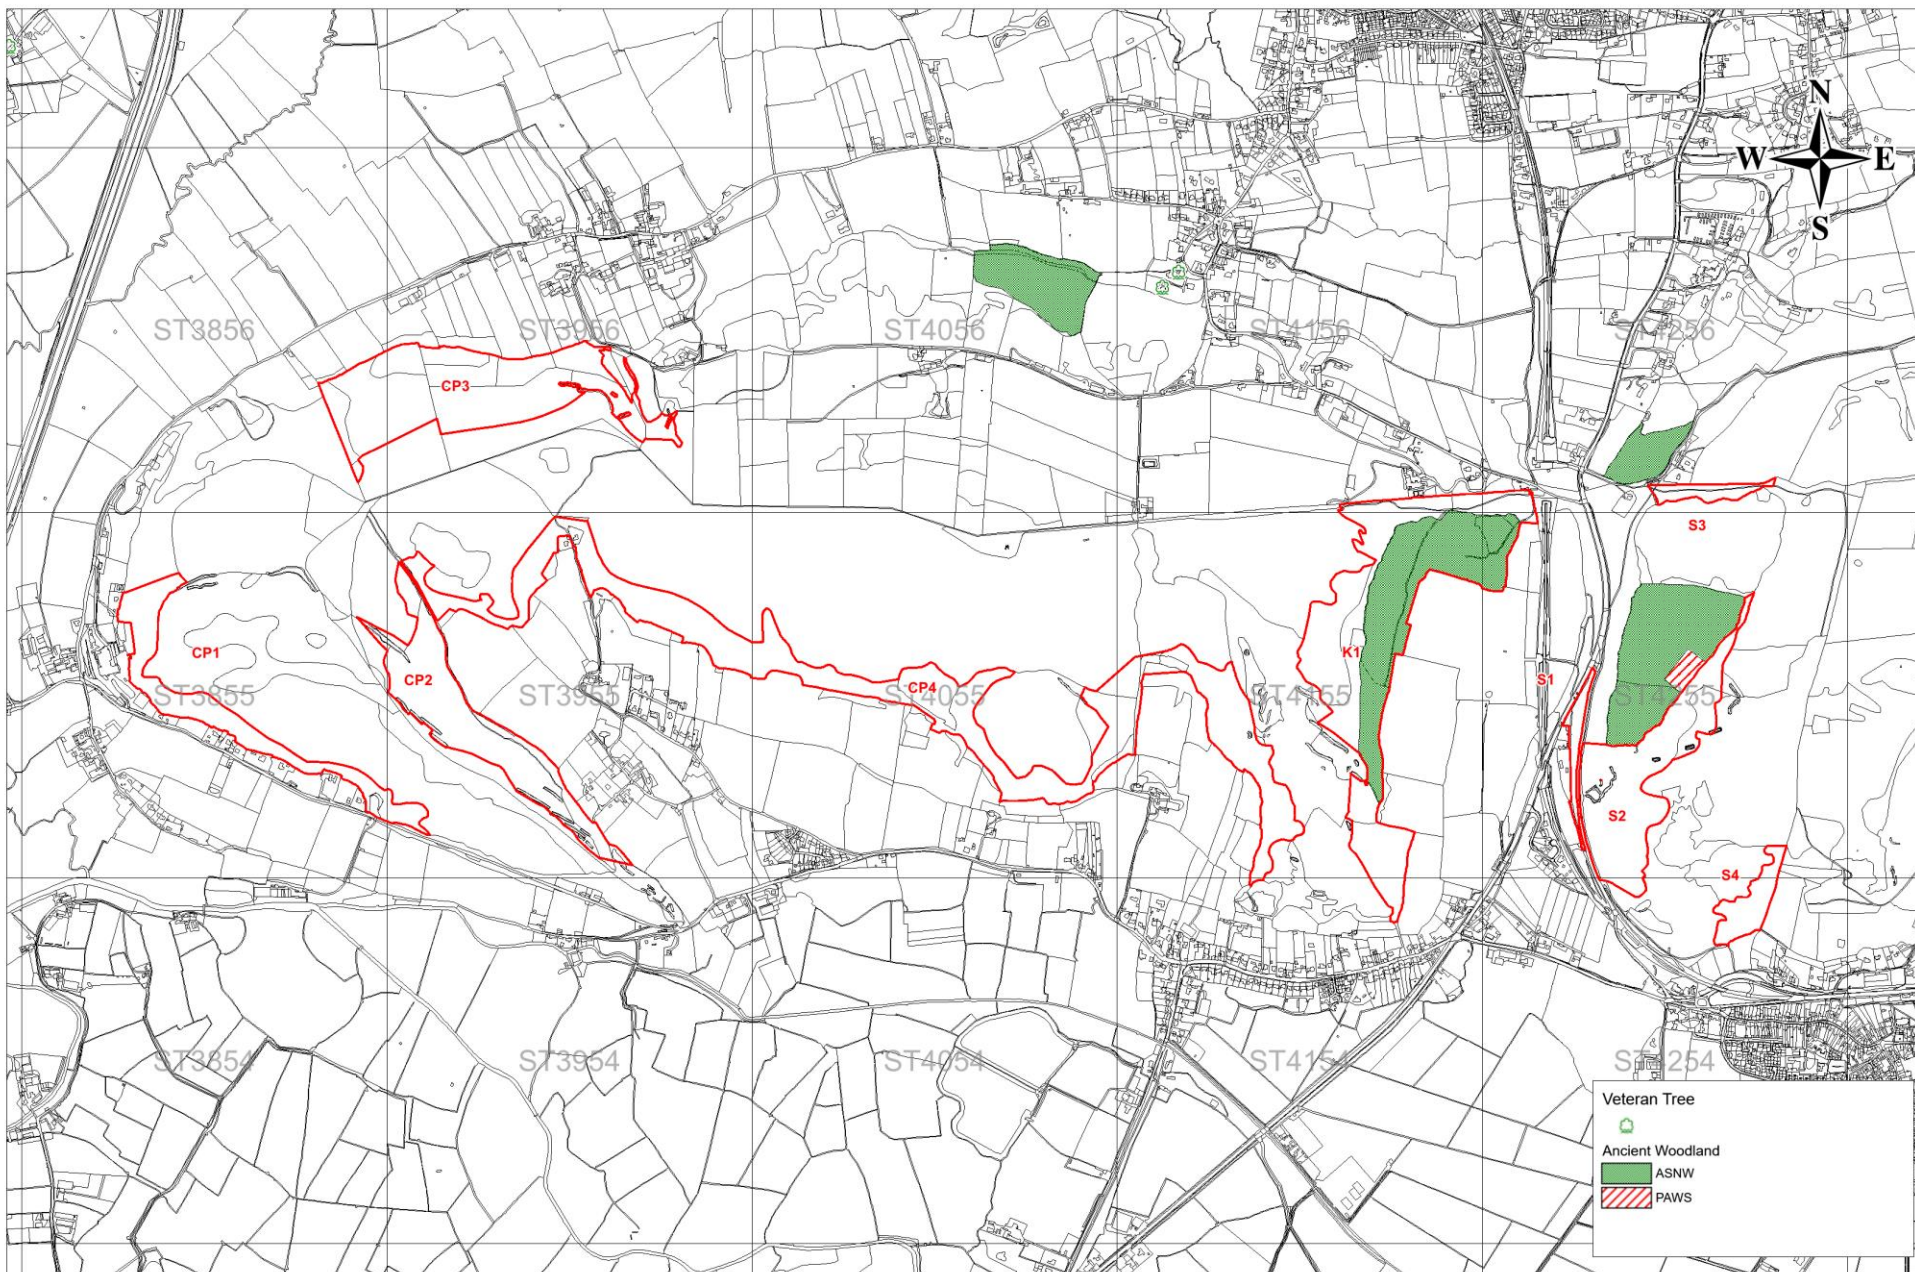

Somerset Sites Woodland Plan - 2023-2043  
Crook Peak, Kings Wood, and Shute Shelf - Map 1 Compartments  
Scale 1:12500 at A3

Somerset Sites Woodland Plan - 2023-2043  
 Crook Peak, Kings Wood, and Shute Shelf - Map 2 Activity - Phases 1 and 2  
 Scale 1:12500 at A3

Somerset Sites Woodland Plan - 2023-2043  
 Crook Peak, Kings Wood, and Shute Shelf - Map 3 Long Term Activity 2033 -2043  
 Scale 1:12500 at A3

Somerset Sites Woodland Plan - 2023-2043  
 Crook Peak, Kings Wood, and Shute Shelf - Map 4 Ancient Woodland and Veteran Trees  
 Scale 1:12500 at A3

Somerset Sites Woodland Plan - 2023-2043  
 Crook Peak, Kings Wood, and Shute Shelf - Map 5 Statutory Designations  
 Scale 1:12500 at A3

**Statutory Designations**

-  Listed Building
-  Scheduled Monument
-  SSSI/SAC
-  AONB