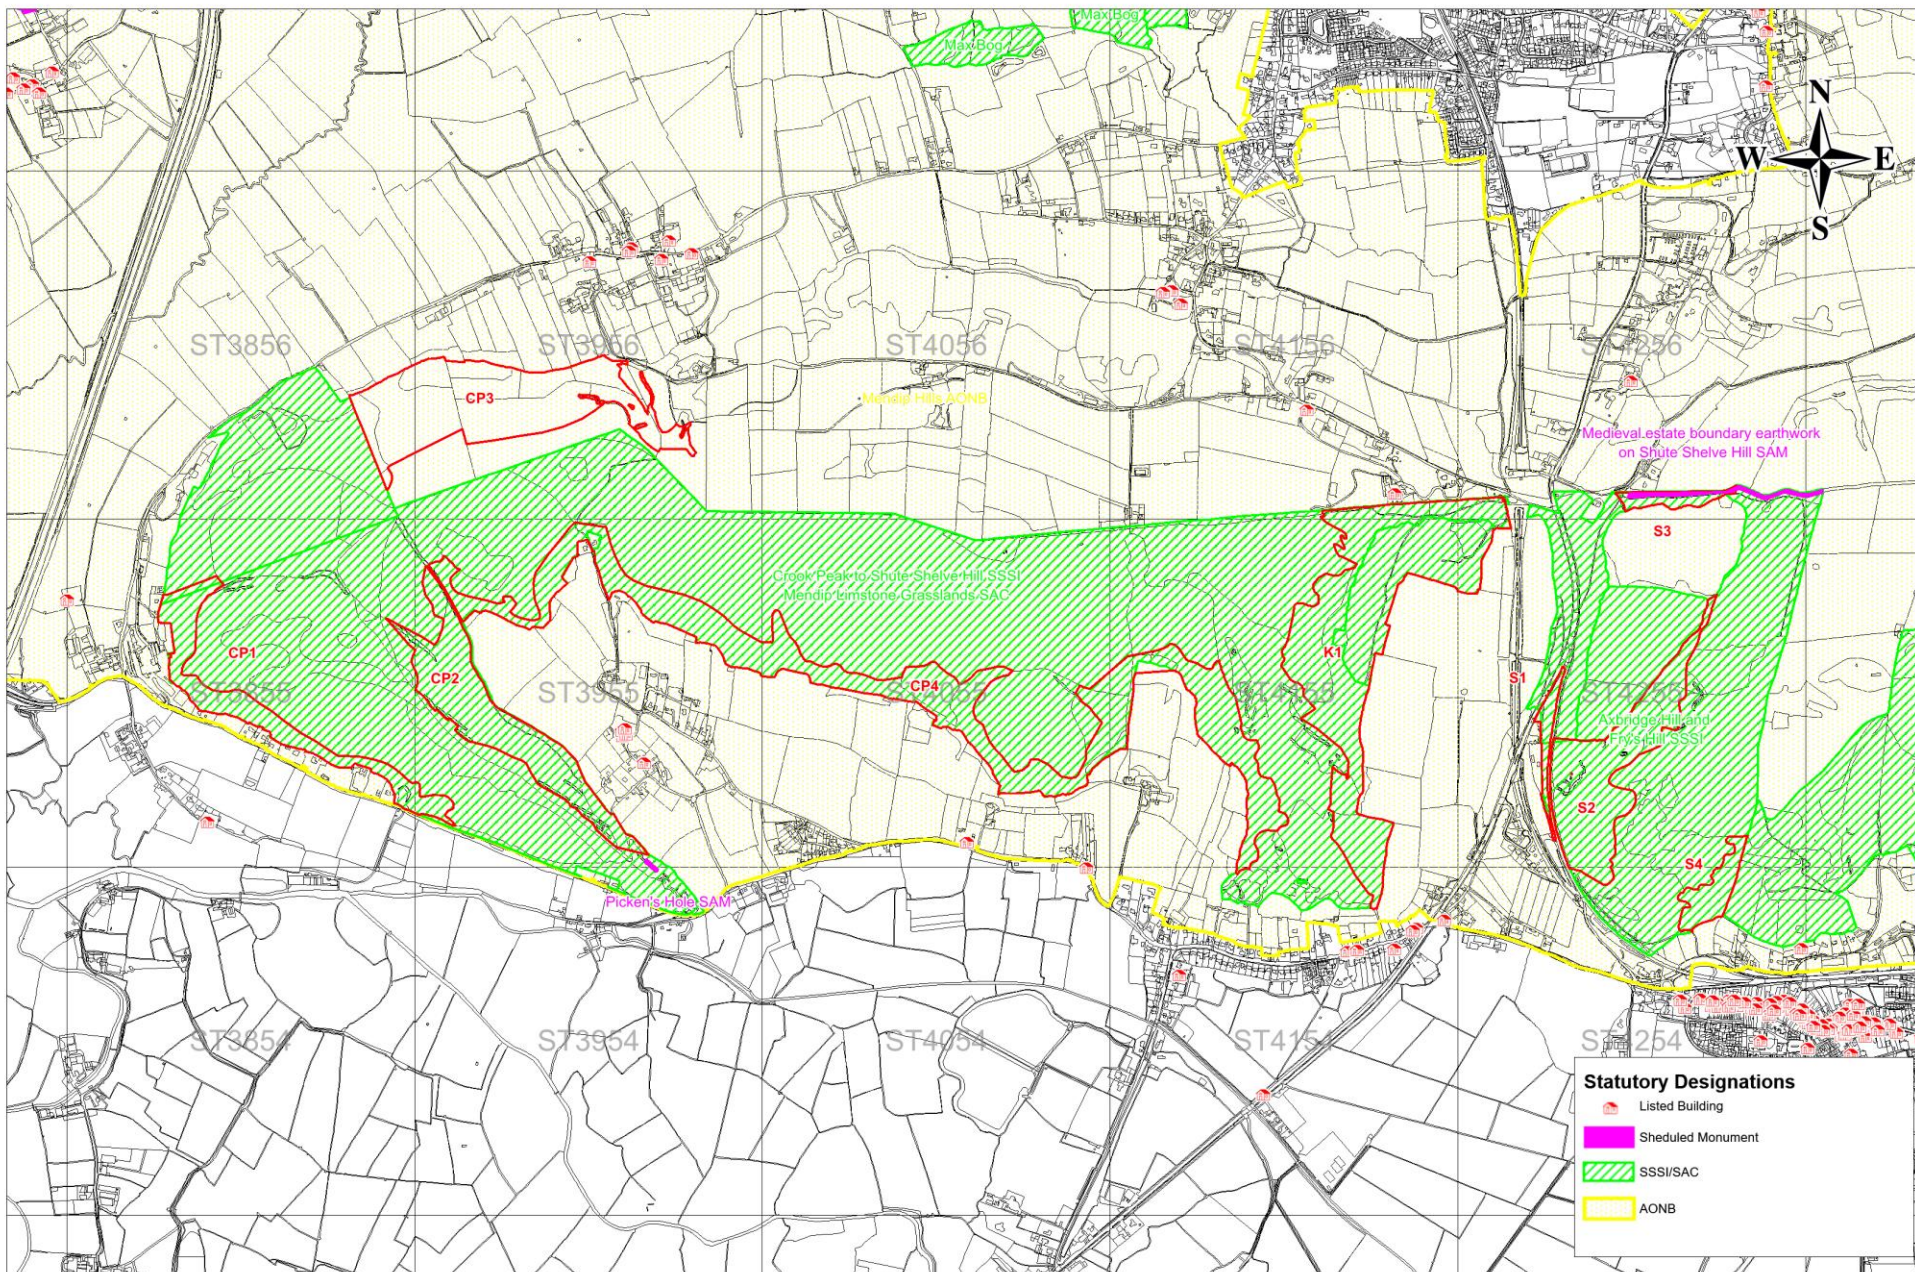

Somerset Sites Woodland Plan - 2023-2043  
Crook Peak, Kings Wood, and Shute Shelf - Map 1 Compartments  
Scale 1:12500 at A3

Somerset Sites Woodland Plan - 2023-2043  
 Crook Peak, Kings Wood, and Shute Shelf - Map 2 Activity - Phases 1 and 2  
 Scale 1:12500 at A3

Somerset Sites Woodland Plan - 2023-2043  
 Crook Peak, Kings Wood, and Shute Shelf - Map 3 Long Term Activity 2033 -2043  
 Scale 1:12500 at A3

Somerset Sites Woodland Plan - 2023-2043  
 Crook Peak, Kings Wood, and Shute Shelf - Map 4 Ancient Woodland and Veteran Trees  
 Scale 1:12500 at A3

Somerset Sites Woodland Plan - 2023-2043  
 Crook Peak, Kings Wood, and Shute Shelf - Map 5 Statutory Designations  
 Scale 1:12500 at A3

**Statutory Designations**

-  Listed Building
-  Scheduled Monument
-  SSSI/SAC
-  AONB