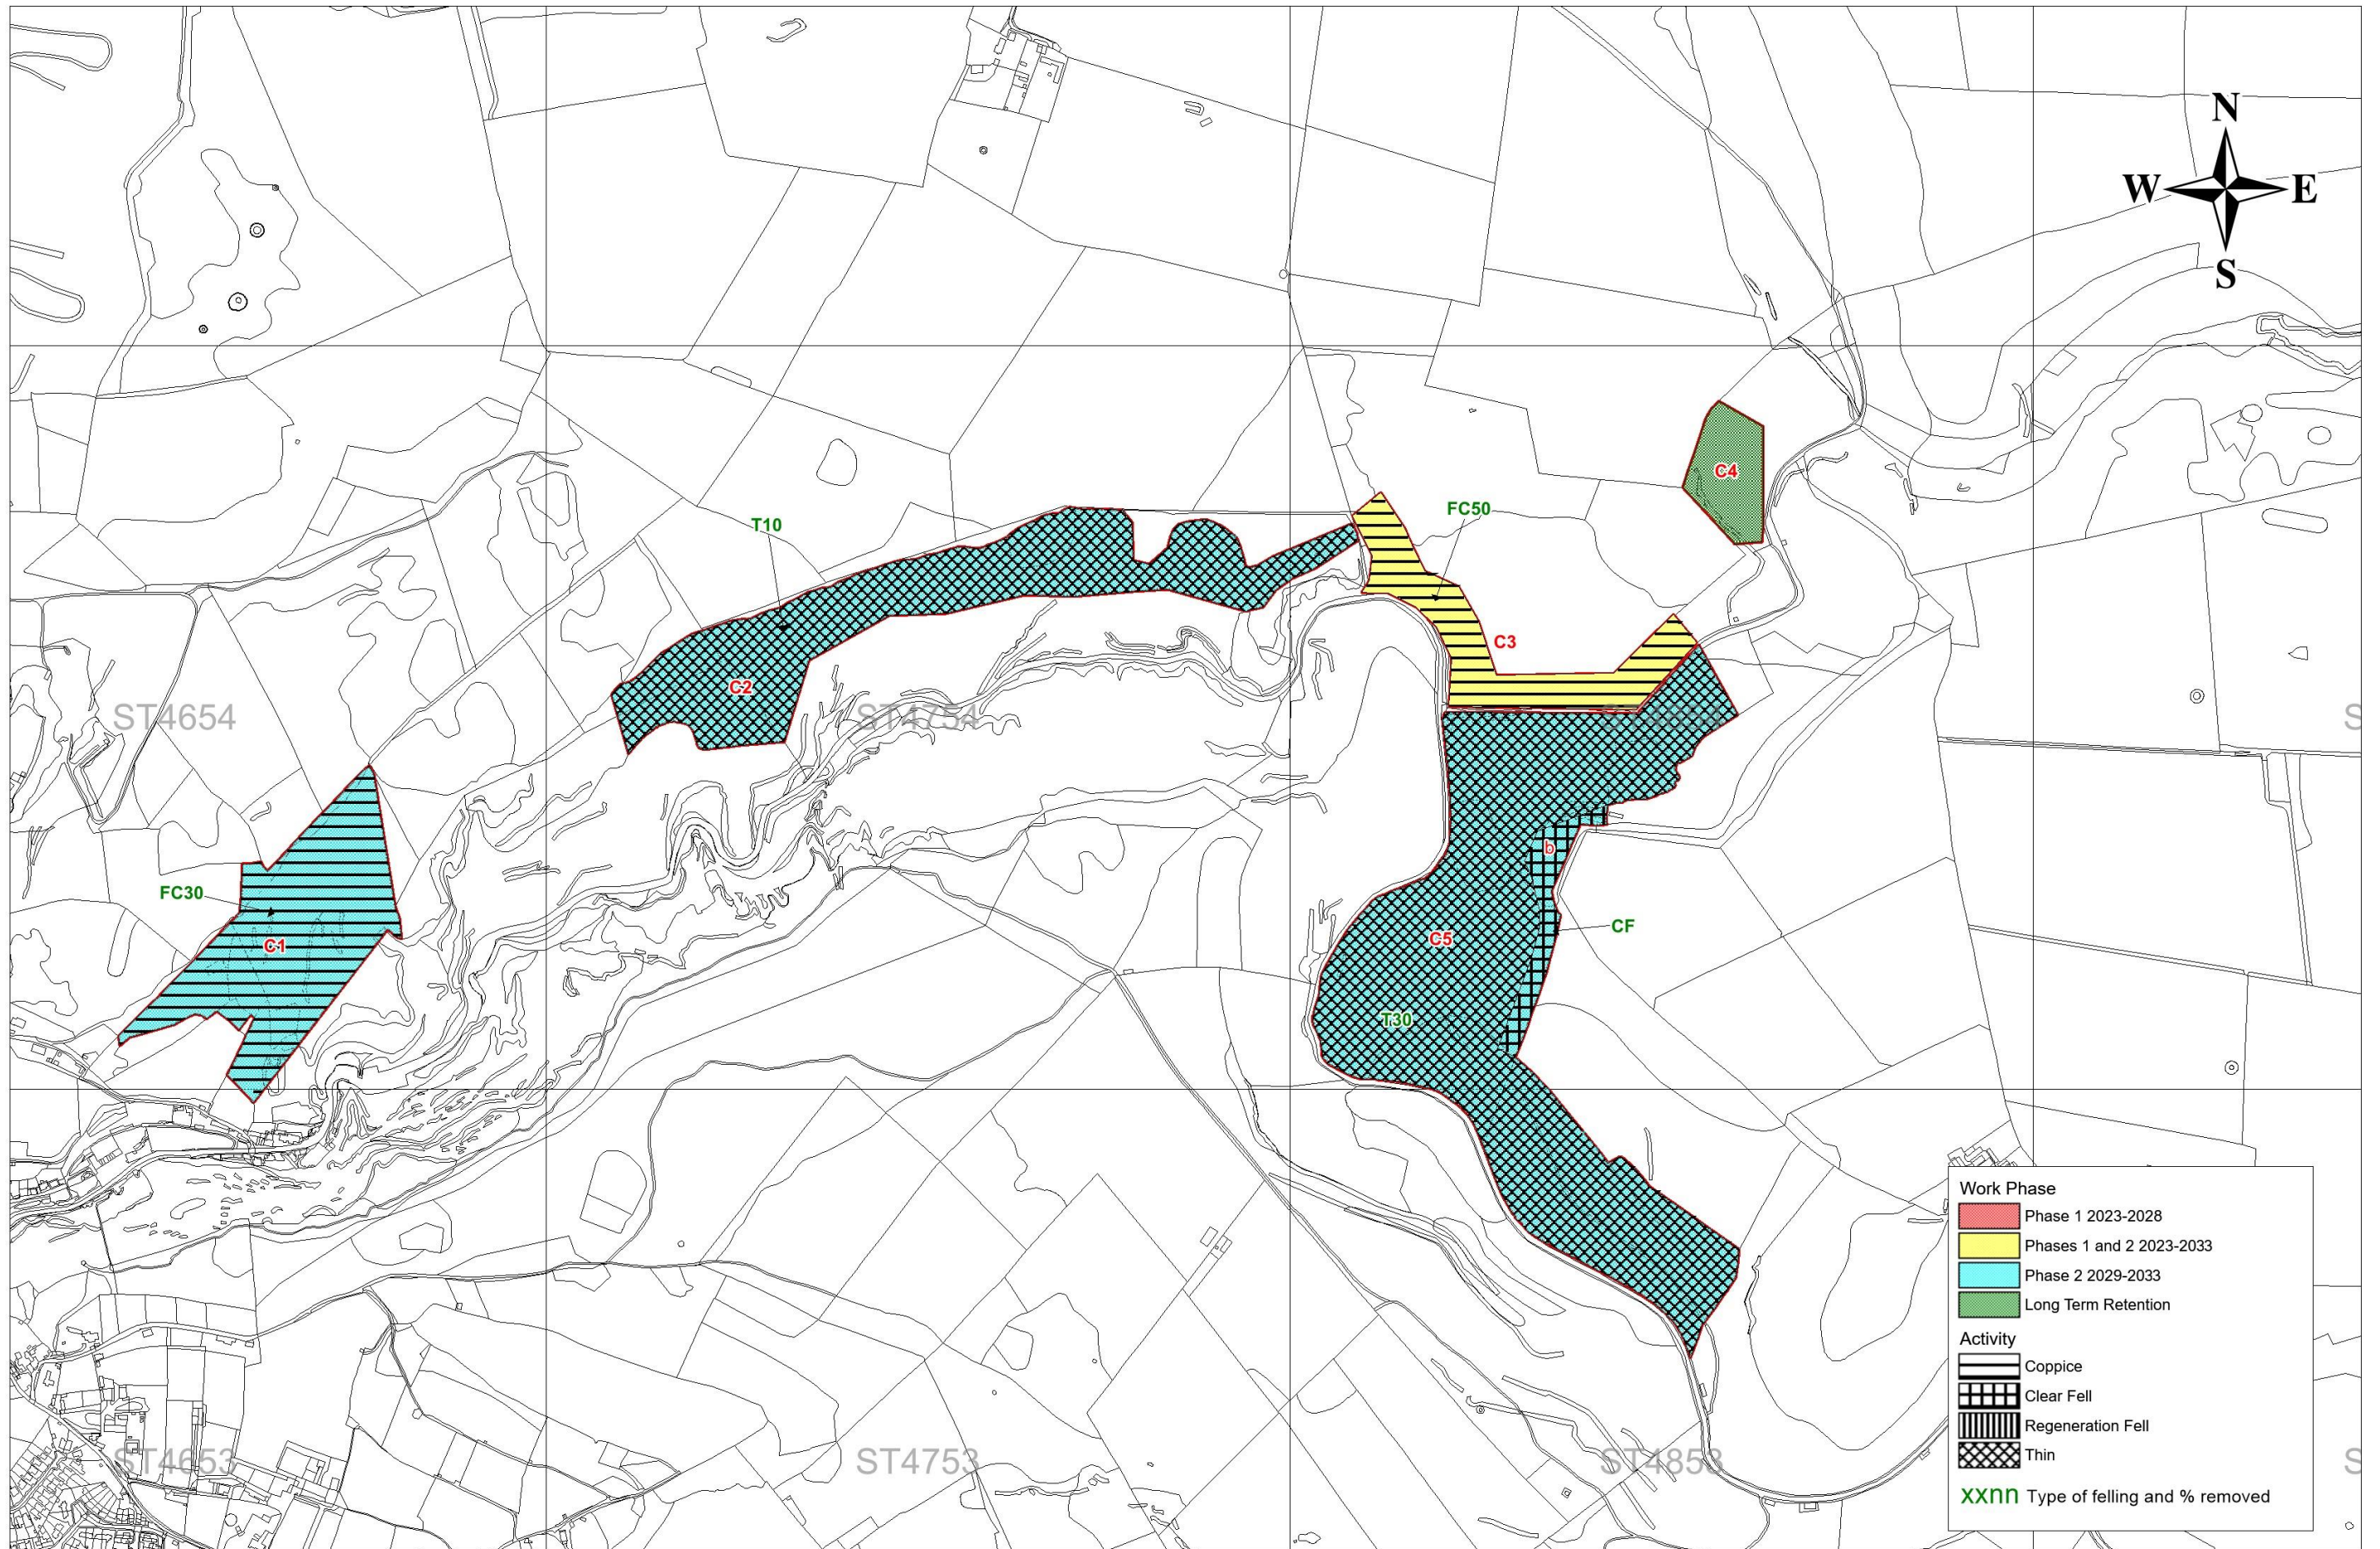

Somerset Sites Woodland Plan - 2023-2043
Cheddar - Map 1 Compartments
Scale 1:7500 at A3

Somerset Sites Woodland Plan - 2023-2043
 Cheddar- Map 2 Activity - Phases 1 and 2
 Scale 1:7500 at A3

Work Phase	
	Phase 1 2023-2028
	Phases 1 and 2 2023-2033
	Phase 2 2029-2033
	Long Term Retention

Activity	
	Coppice
	Clear Fell
	Regeneration Fell
	Thin

XXnn Type of felling and % removed

Somerset Sites Woodland Plan - 2023-2043
 Cheddar - Map 3 Long Term Activity 2033 -2043
 Scale 1:7500 at A3

Somerset Sites Woodland Plan - 2023-2043
 Cheddar - Map 4 Ancient Woodland and Veteran Trees
 Scale 1:7500 at A3

Statutory Designations

-  Listed Building
-  Scheduled Monument
-  SSSI/SAC
-  AONB

Somerset Sites Woodland Plan - 2023-2043
 Cheddar - Map 5 Statutory Designations
 Scale 1:7500 at A3