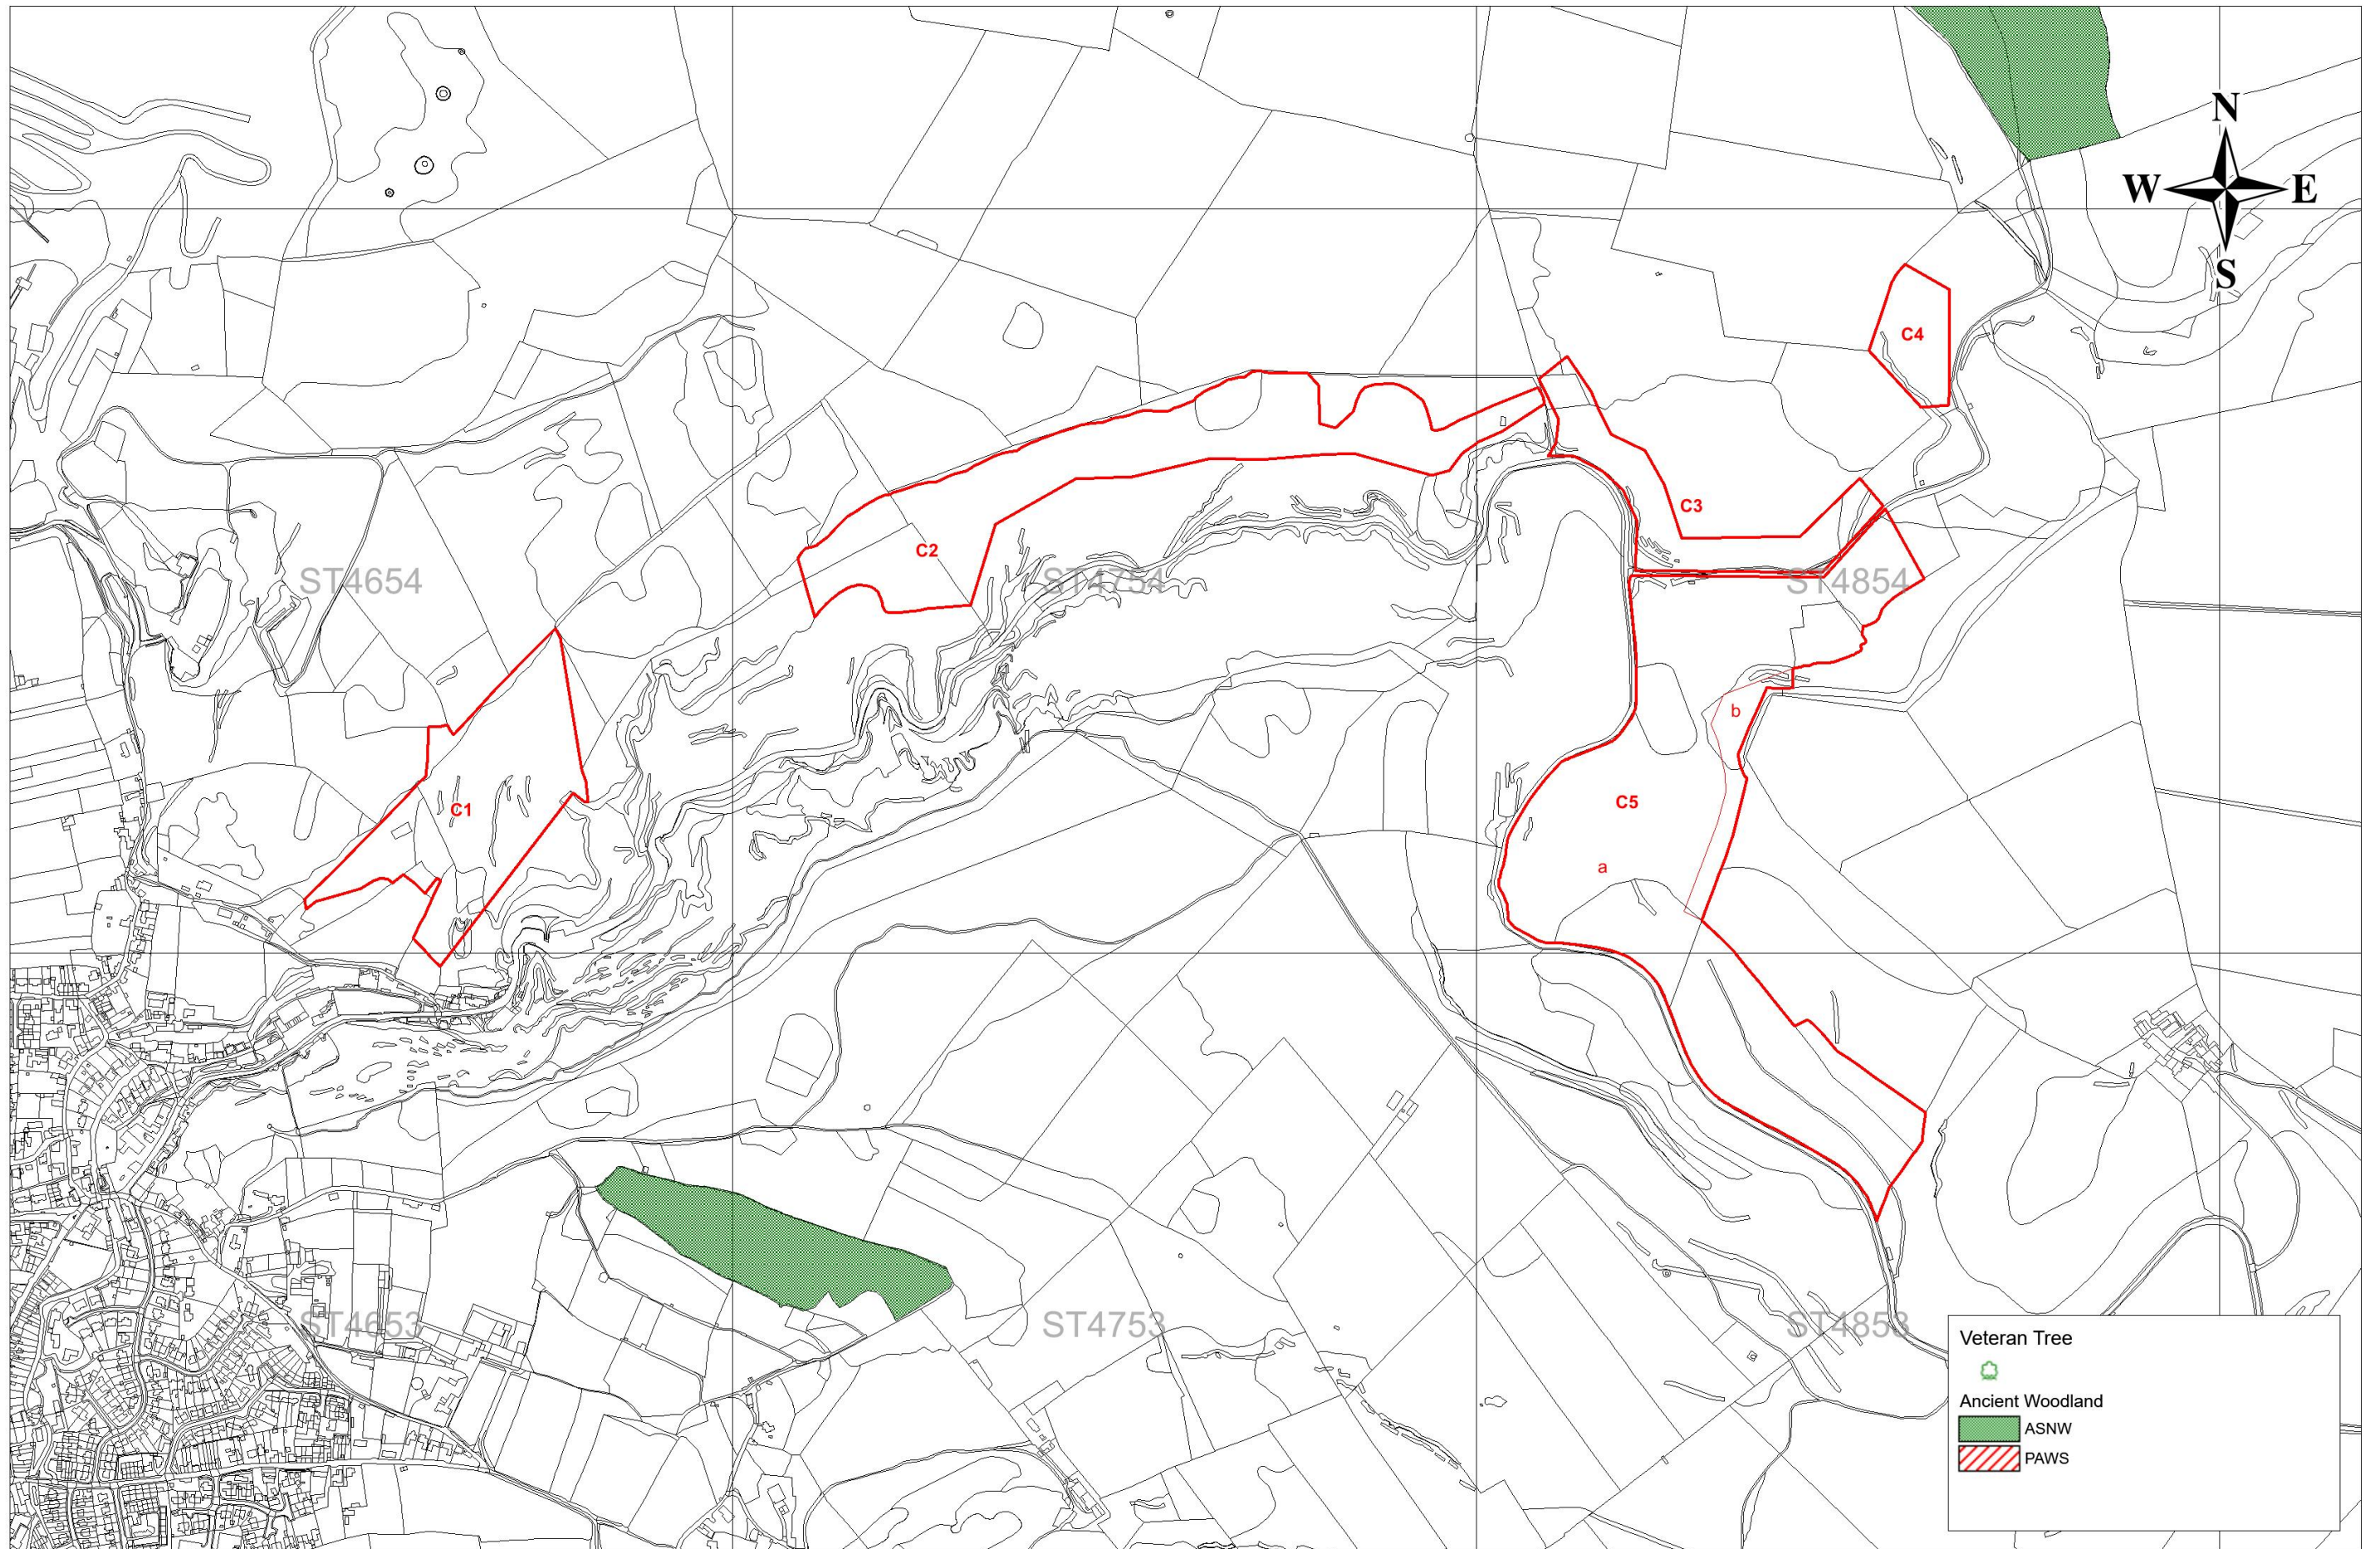

Somerset Sites Woodland Plan - 2023-2043
Cheddar - Map 1 Compartments
Scale 1:7500 at A3

Somerset Sites Woodland Plan - 2023-2043
 Cheddar- Map 2 Activity - Phases 1 and 2
 Scale 1:7500 at A3

Work Phase	
	Phase 1 2023-2028
	Phases 1 and 2 2023-2033
	Phase 2 2029-2033
	Long Term Retention

Activity	
	Coppice
	Clear Fell
	Regeneration Fell
	Thin

XXnn Type of felling and % removed

Somerset Sites Woodland Plan - 2023-2043
 Cheddar - Map 3 Long Term Activity 2033 -2043
 Scale 1:7500 at A3

Somerset Sites Woodland Plan - 2023-2043
 Cheddar - Map 4 Ancient Woodland and Veteran Trees
 Scale 1:7500 at A3

Statutory Designations

-  Listed Building
-  Scheduled Monument
-  SSSI/SAC
-  AONB

Somerset Sites Woodland Plan - 2023-2043
 Cheddar - Map 5 Statutory Designations
 Scale 1:7500 at A3