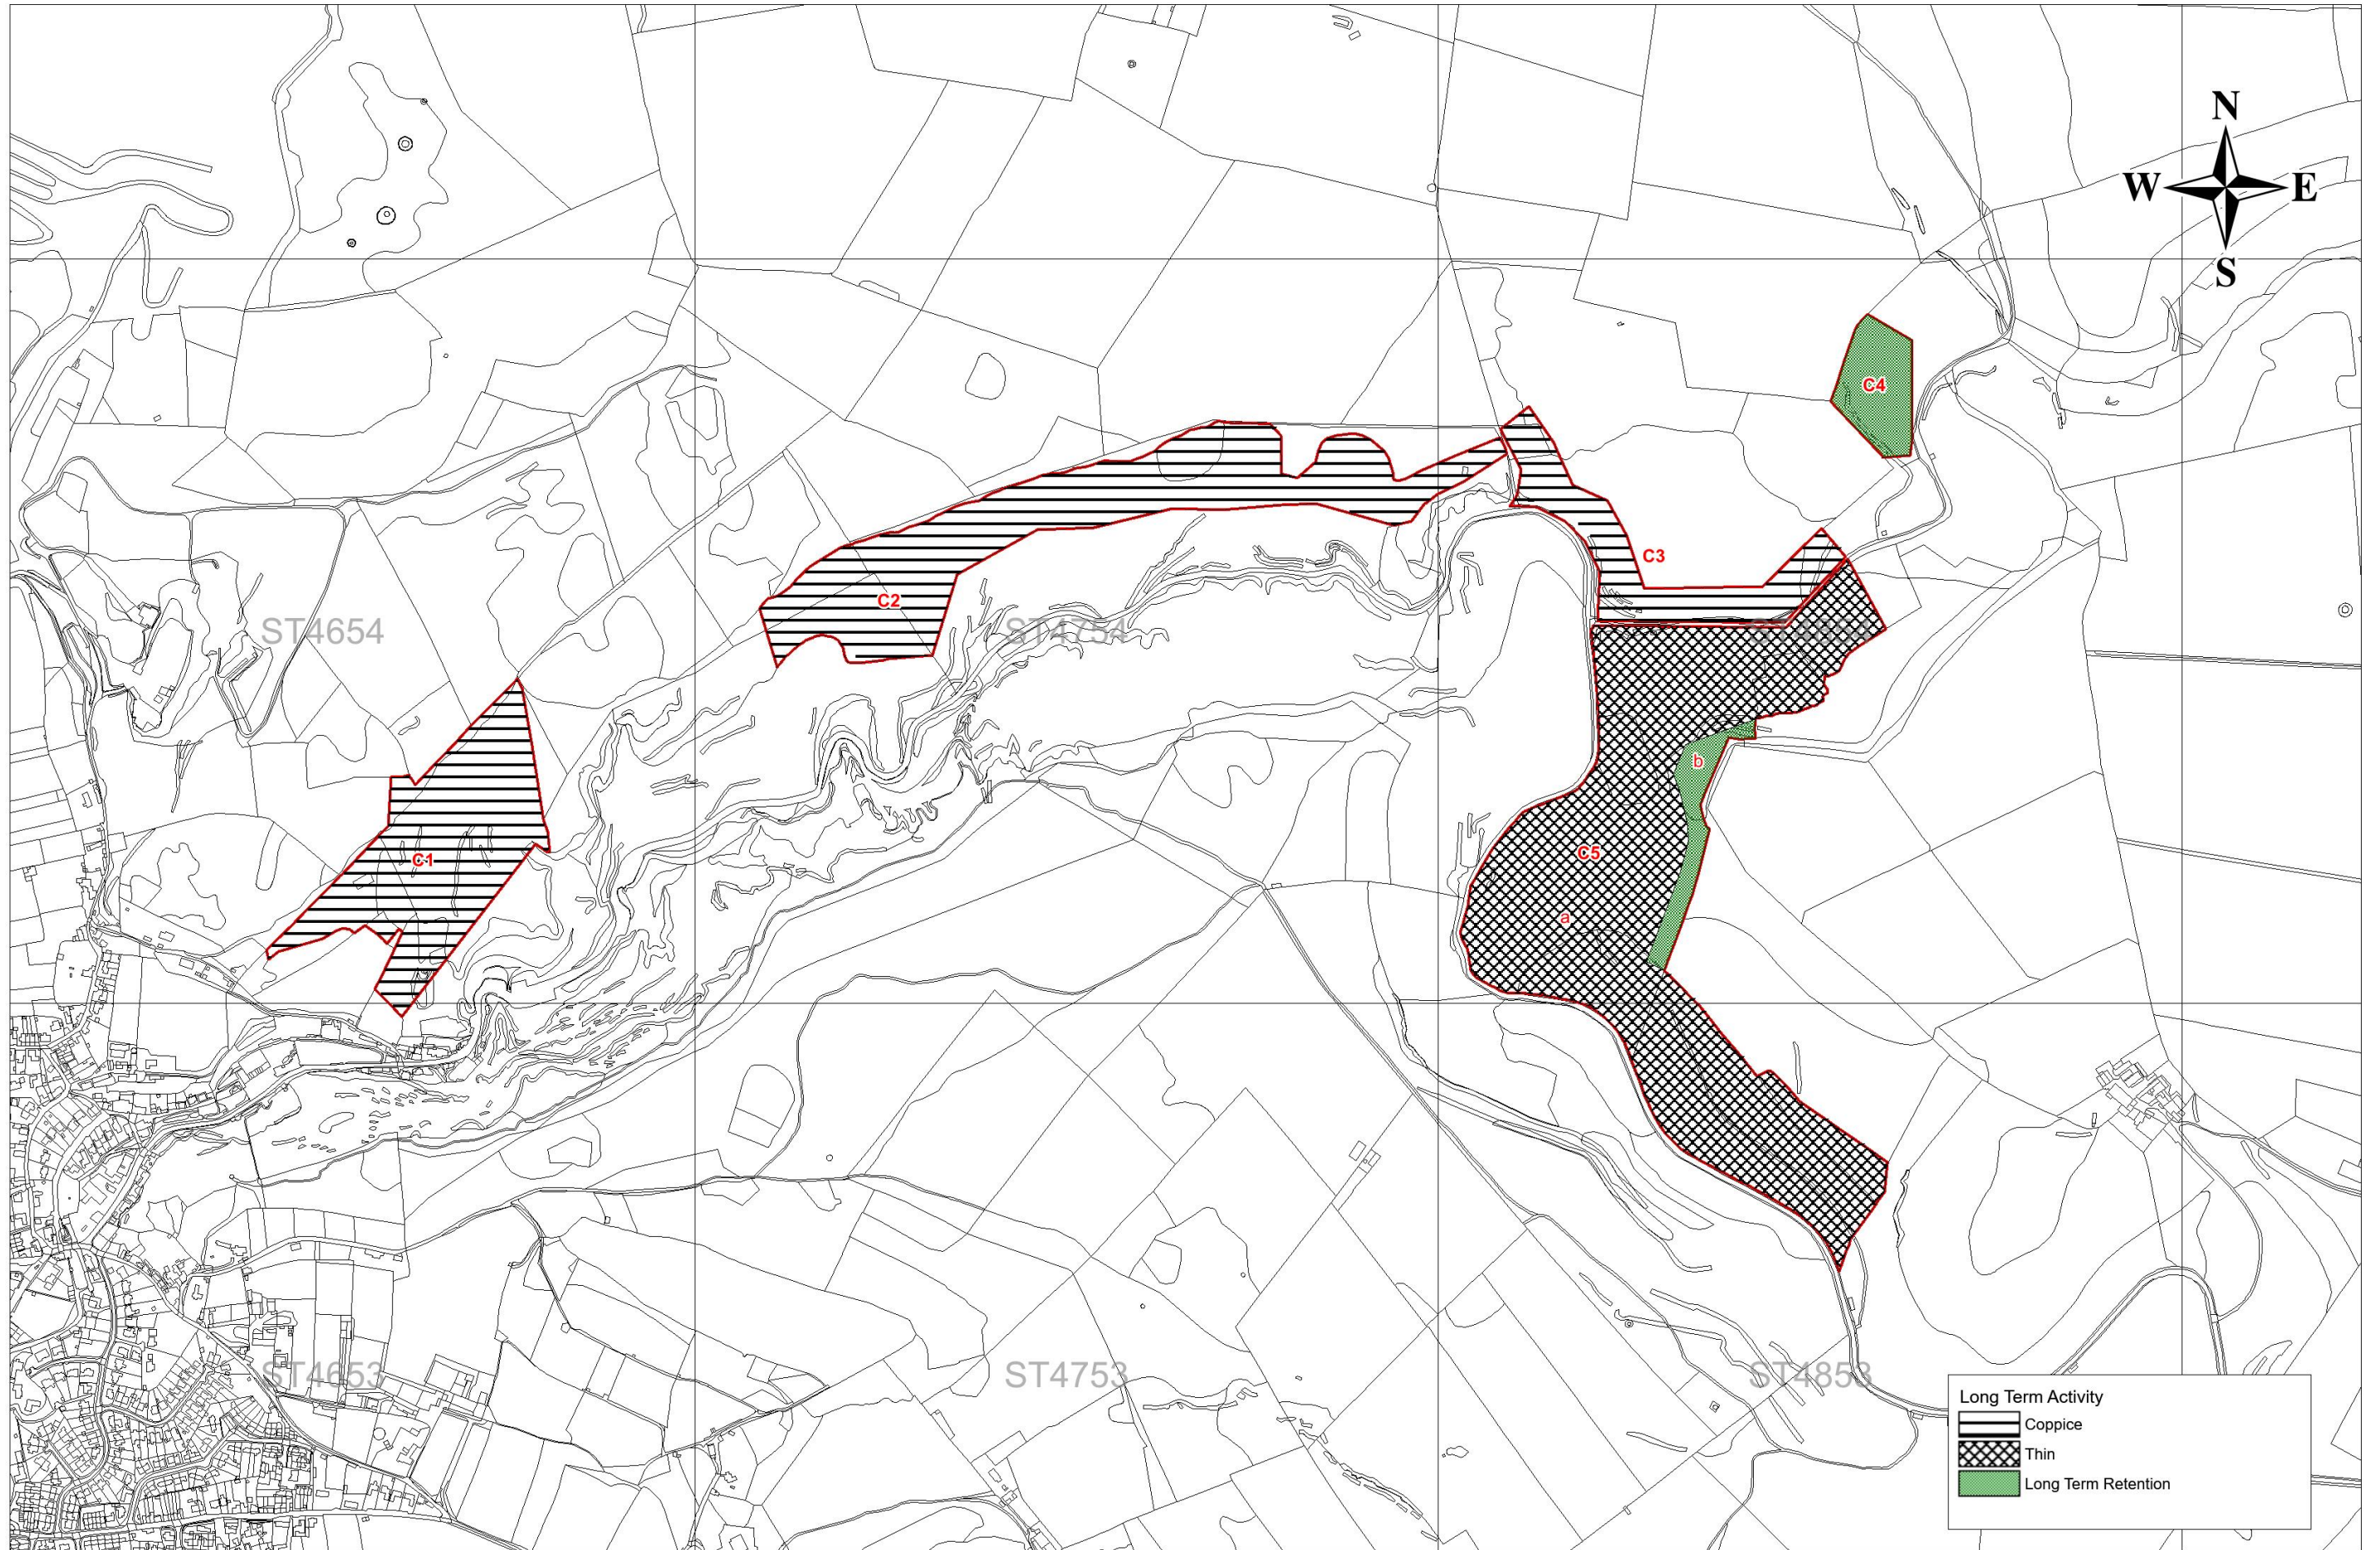

Somerset Sites Woodland Plan - 2023-2043
Cheddar - Map 1 Compartments
Scale 1:7500 at A3

Somerset Sites Woodland Plan - 2023-2043
 Cheddar- Map 2 Activity - Phases 1 and 2
 Scale 1:7500 at A3

Work Phase	
	Phase 1 2023-2028
	Phases 1 and 2 2023-2033
	Phase 2 2029-2033
	Long Term Retention

Activity	
	Coppice
	Clear Fell
	Regeneration Fell
	Thin

XXnn Type of felling and % removed

Somerset Sites Woodland Plan - 2023-2043
 Cheddar - Map 3 Long Term Activity 2033 -2043
 Scale 1:7500 at A3

Somerset Sites Woodland Plan - 2023-2043
 Cheddar - Map 4 Ancient Woodland and Veteran Trees
 Scale 1:7500 at A3

Statutory Designations

-  Listed Building
-  Scheduled Monument
-  SSSI/SAC
-  AONB

Somerset Sites Woodland Plan - 2023-2043
 Cheddar - Map 5 Statutory Designations
 Scale 1:7500 at A3