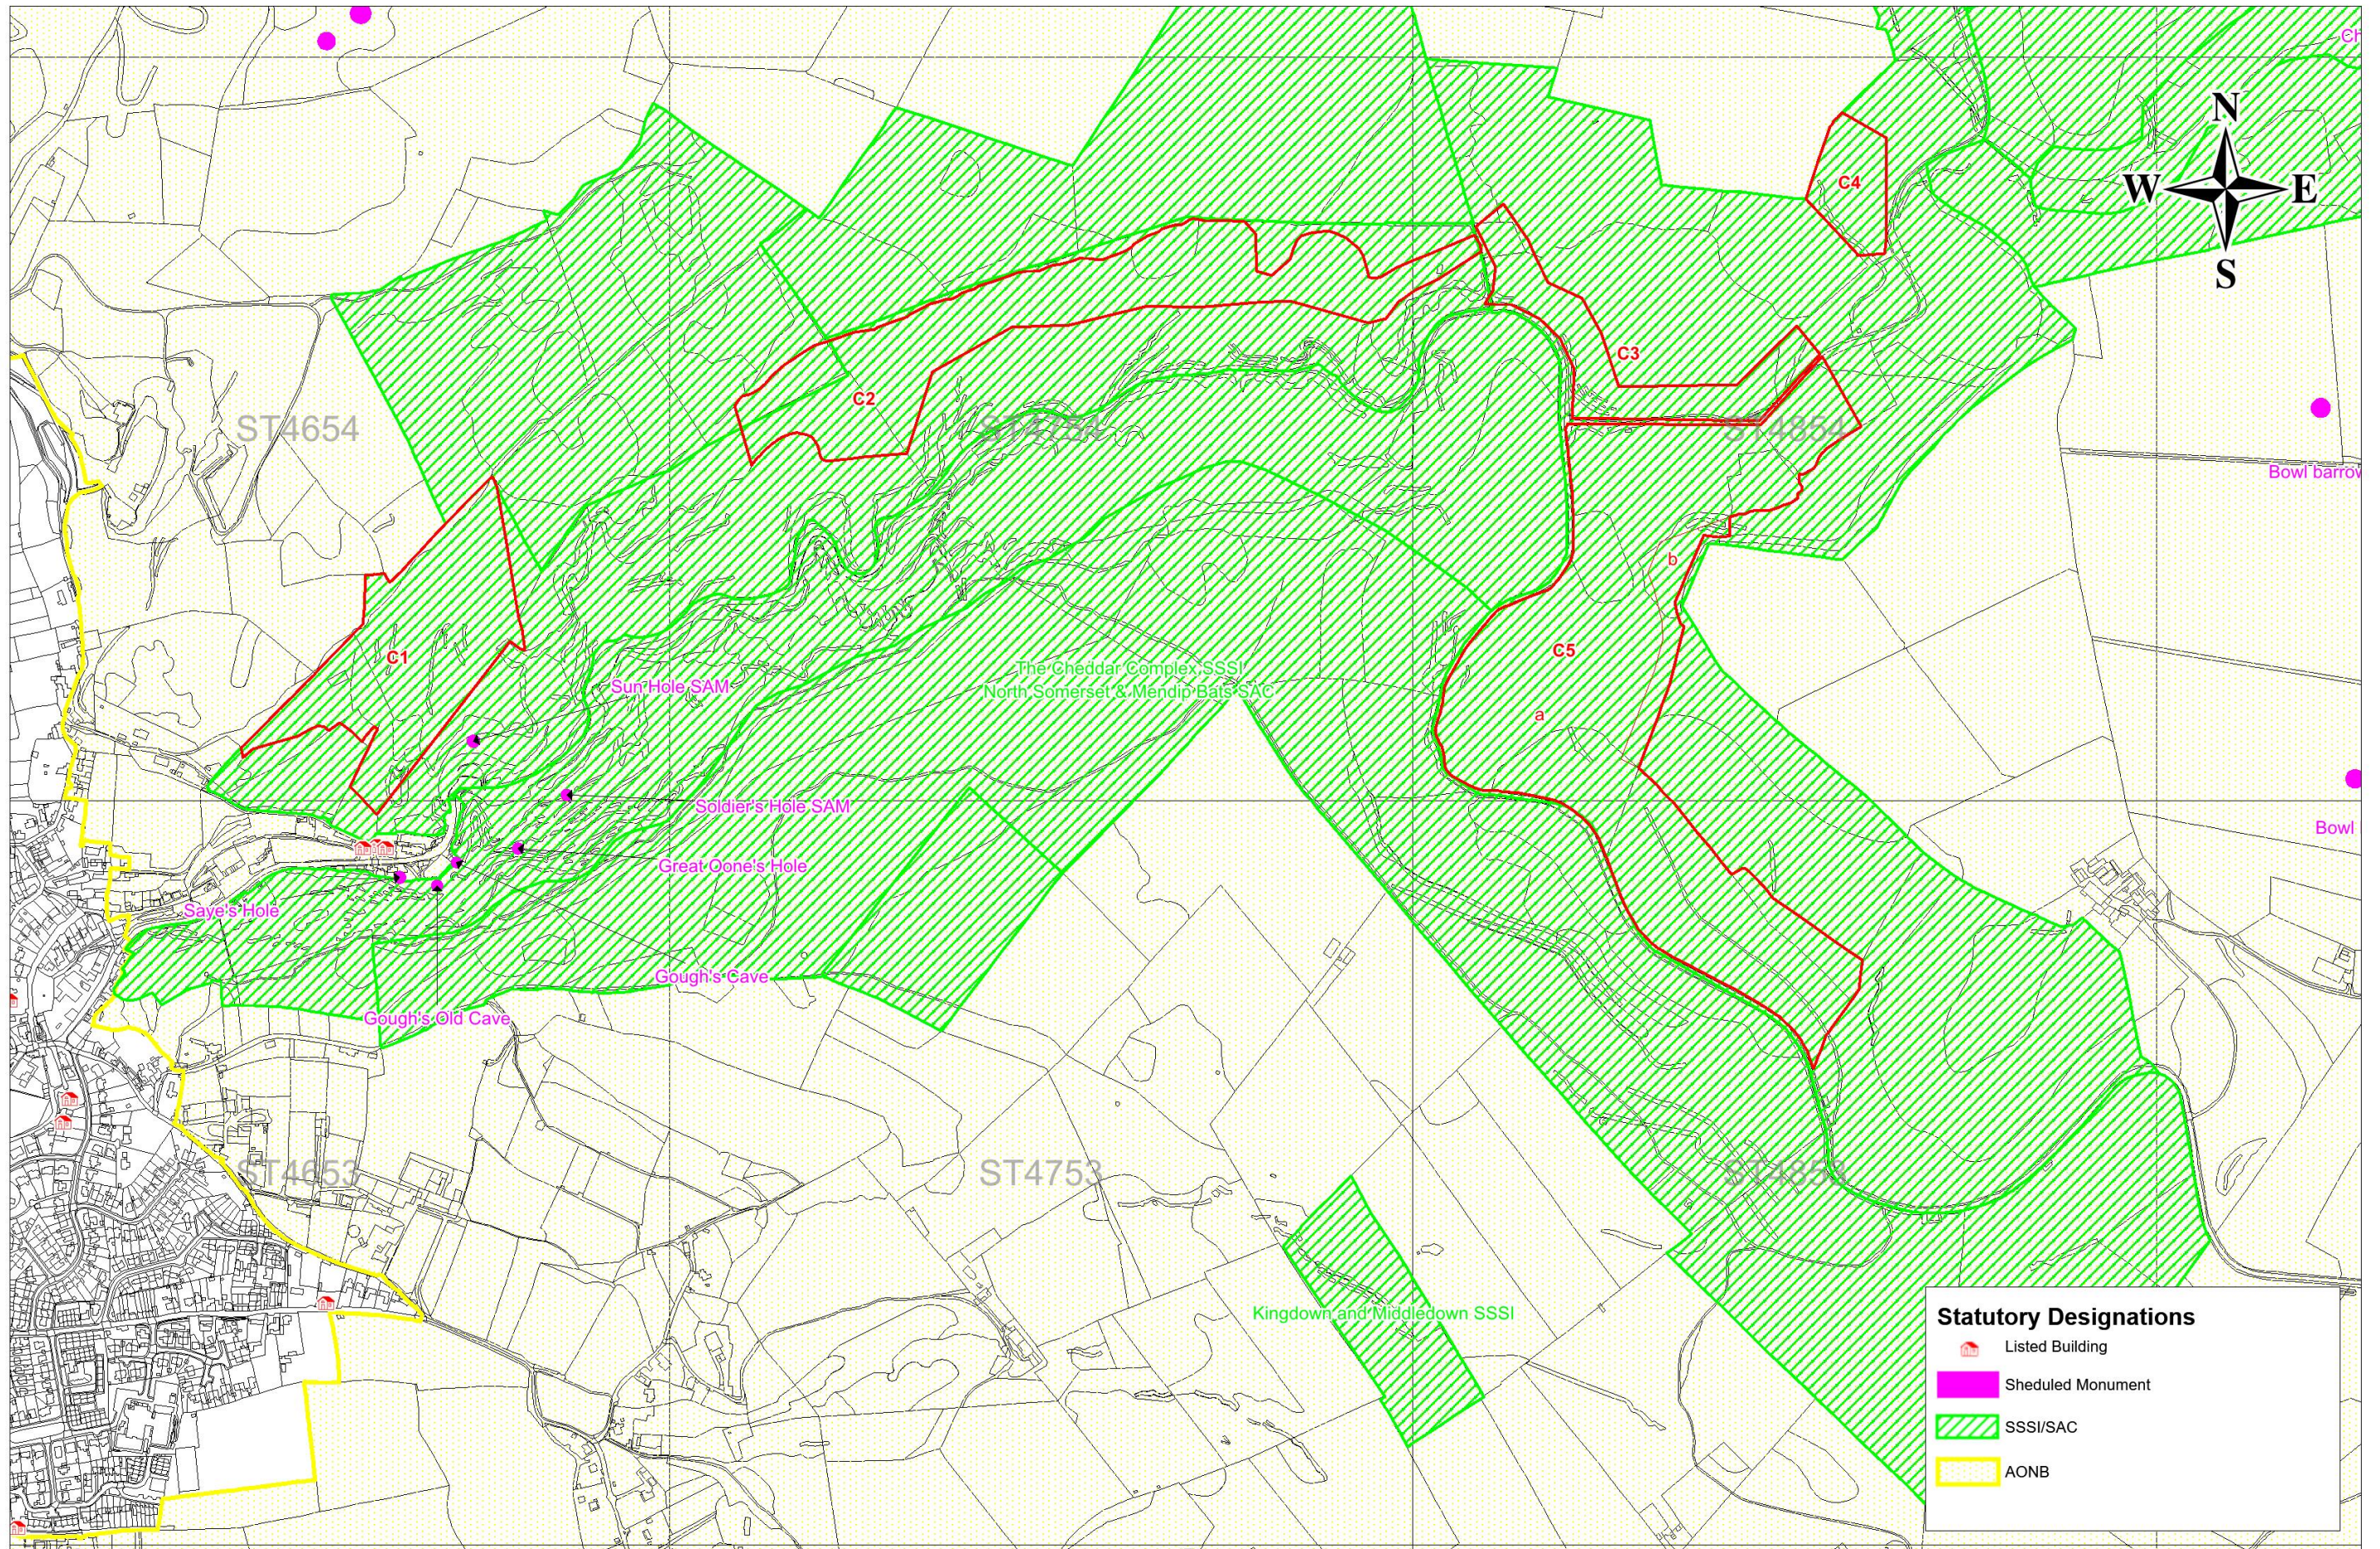

Somerset Sites Woodland Plan - 2023-2043
Cheddar - Map 1 Compartments
Scale 1:7500 at A3

Somerset Sites Woodland Plan - 2023-2043
 Cheddar- Map 2 Activity - Phases 1 and 2
 Scale 1:7500 at A3

Work Phase	
	Phase 1 2023-2028
	Phases 1 and 2 2023-2033
	Phase 2 2029-2033
	Long Term Retention

Activity	
	Coppice
	Clear Fell
	Regeneration Fell
	Thin

XXnn Type of felling and % removed

Somerset Sites Woodland Plan - 2023-2043
 Cheddar - Map 3 Long Term Activity 2033 -2043
 Scale 1:7500 at A3

Somerset Sites Woodland Plan - 2023-2043
 Cheddar - Map 4 Ancient Woodland and Veteran Trees
 Scale 1:7500 at A3

Statutory Designations

-  Listed Building
-  Scheduled Monument
-  SSSI/SAC
-  AONB

Somerset Sites Woodland Plan - 2023-2043
 Cheddar - Map 5 Statutory Designations
 Scale 1:7500 at A3