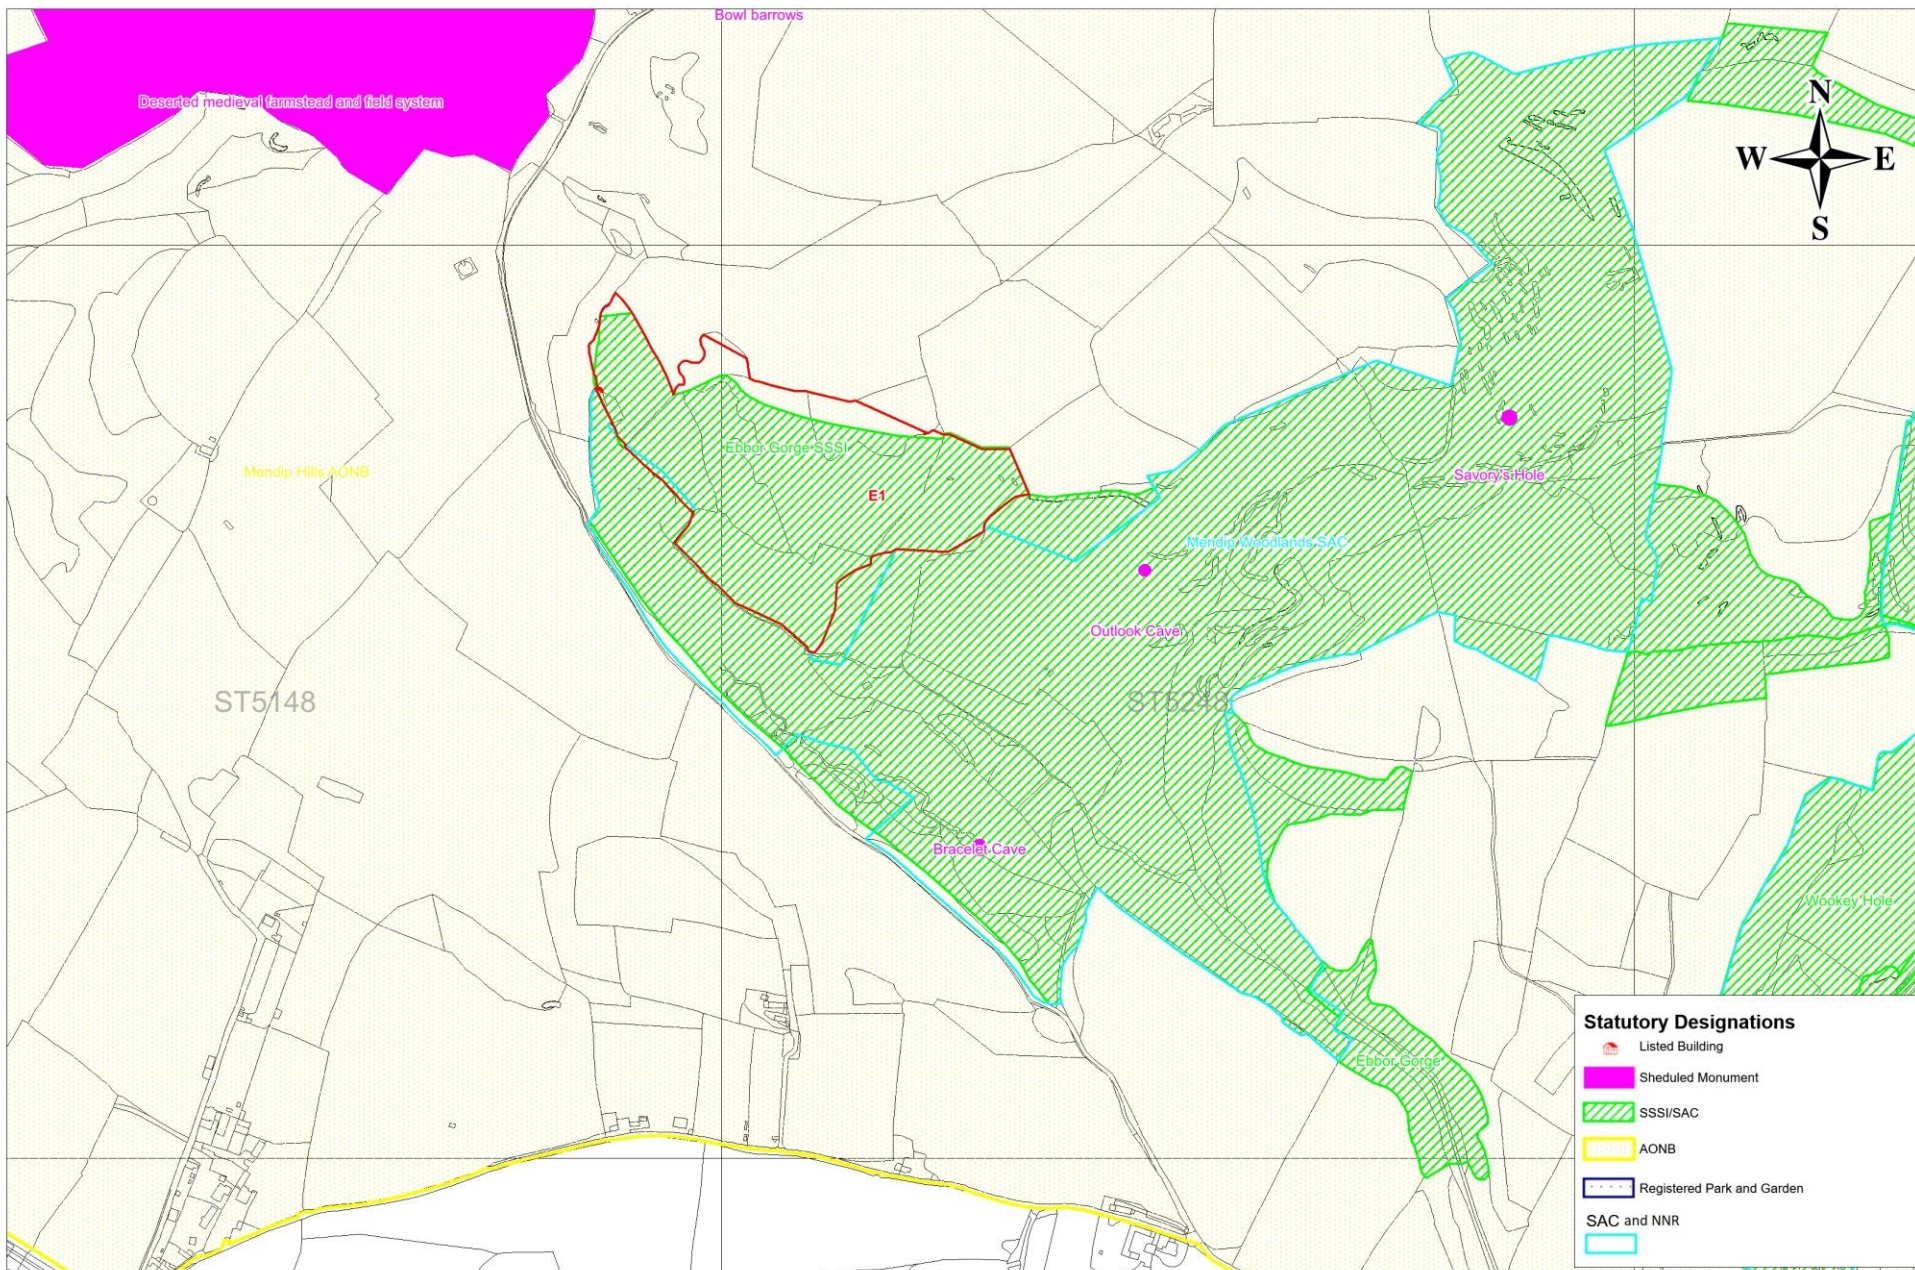

Somerset Sites Woodland Plan - 2023-2043  
Ebor Gorge - Map 1 Compartments  
Scale 1:5000 at A3

Somerset Sites Woodland Plan - 2023-2043  
 Ebbor Gorge - Map 2 Activity - Phases 1 and 2  
 Scale 1:5000 at A3

Somerset Sites Woodland Plan - 2023-2043  
Ebbor Gorge - Map 3 Long Term Activity  
Scale 1:5000 at A3

Somerset Sites Woodland Plan - 2023-2043  
Ebbor Gorge - Map 4 Ancient Woodland and Veteran Trees  
Scale 1:5000 at A3

Somerset Sites Woodland Plan - 2023-2043  
 Ebbor Gorge - Map 5 Statutory Designations  
 Scale 1:5000 at A3