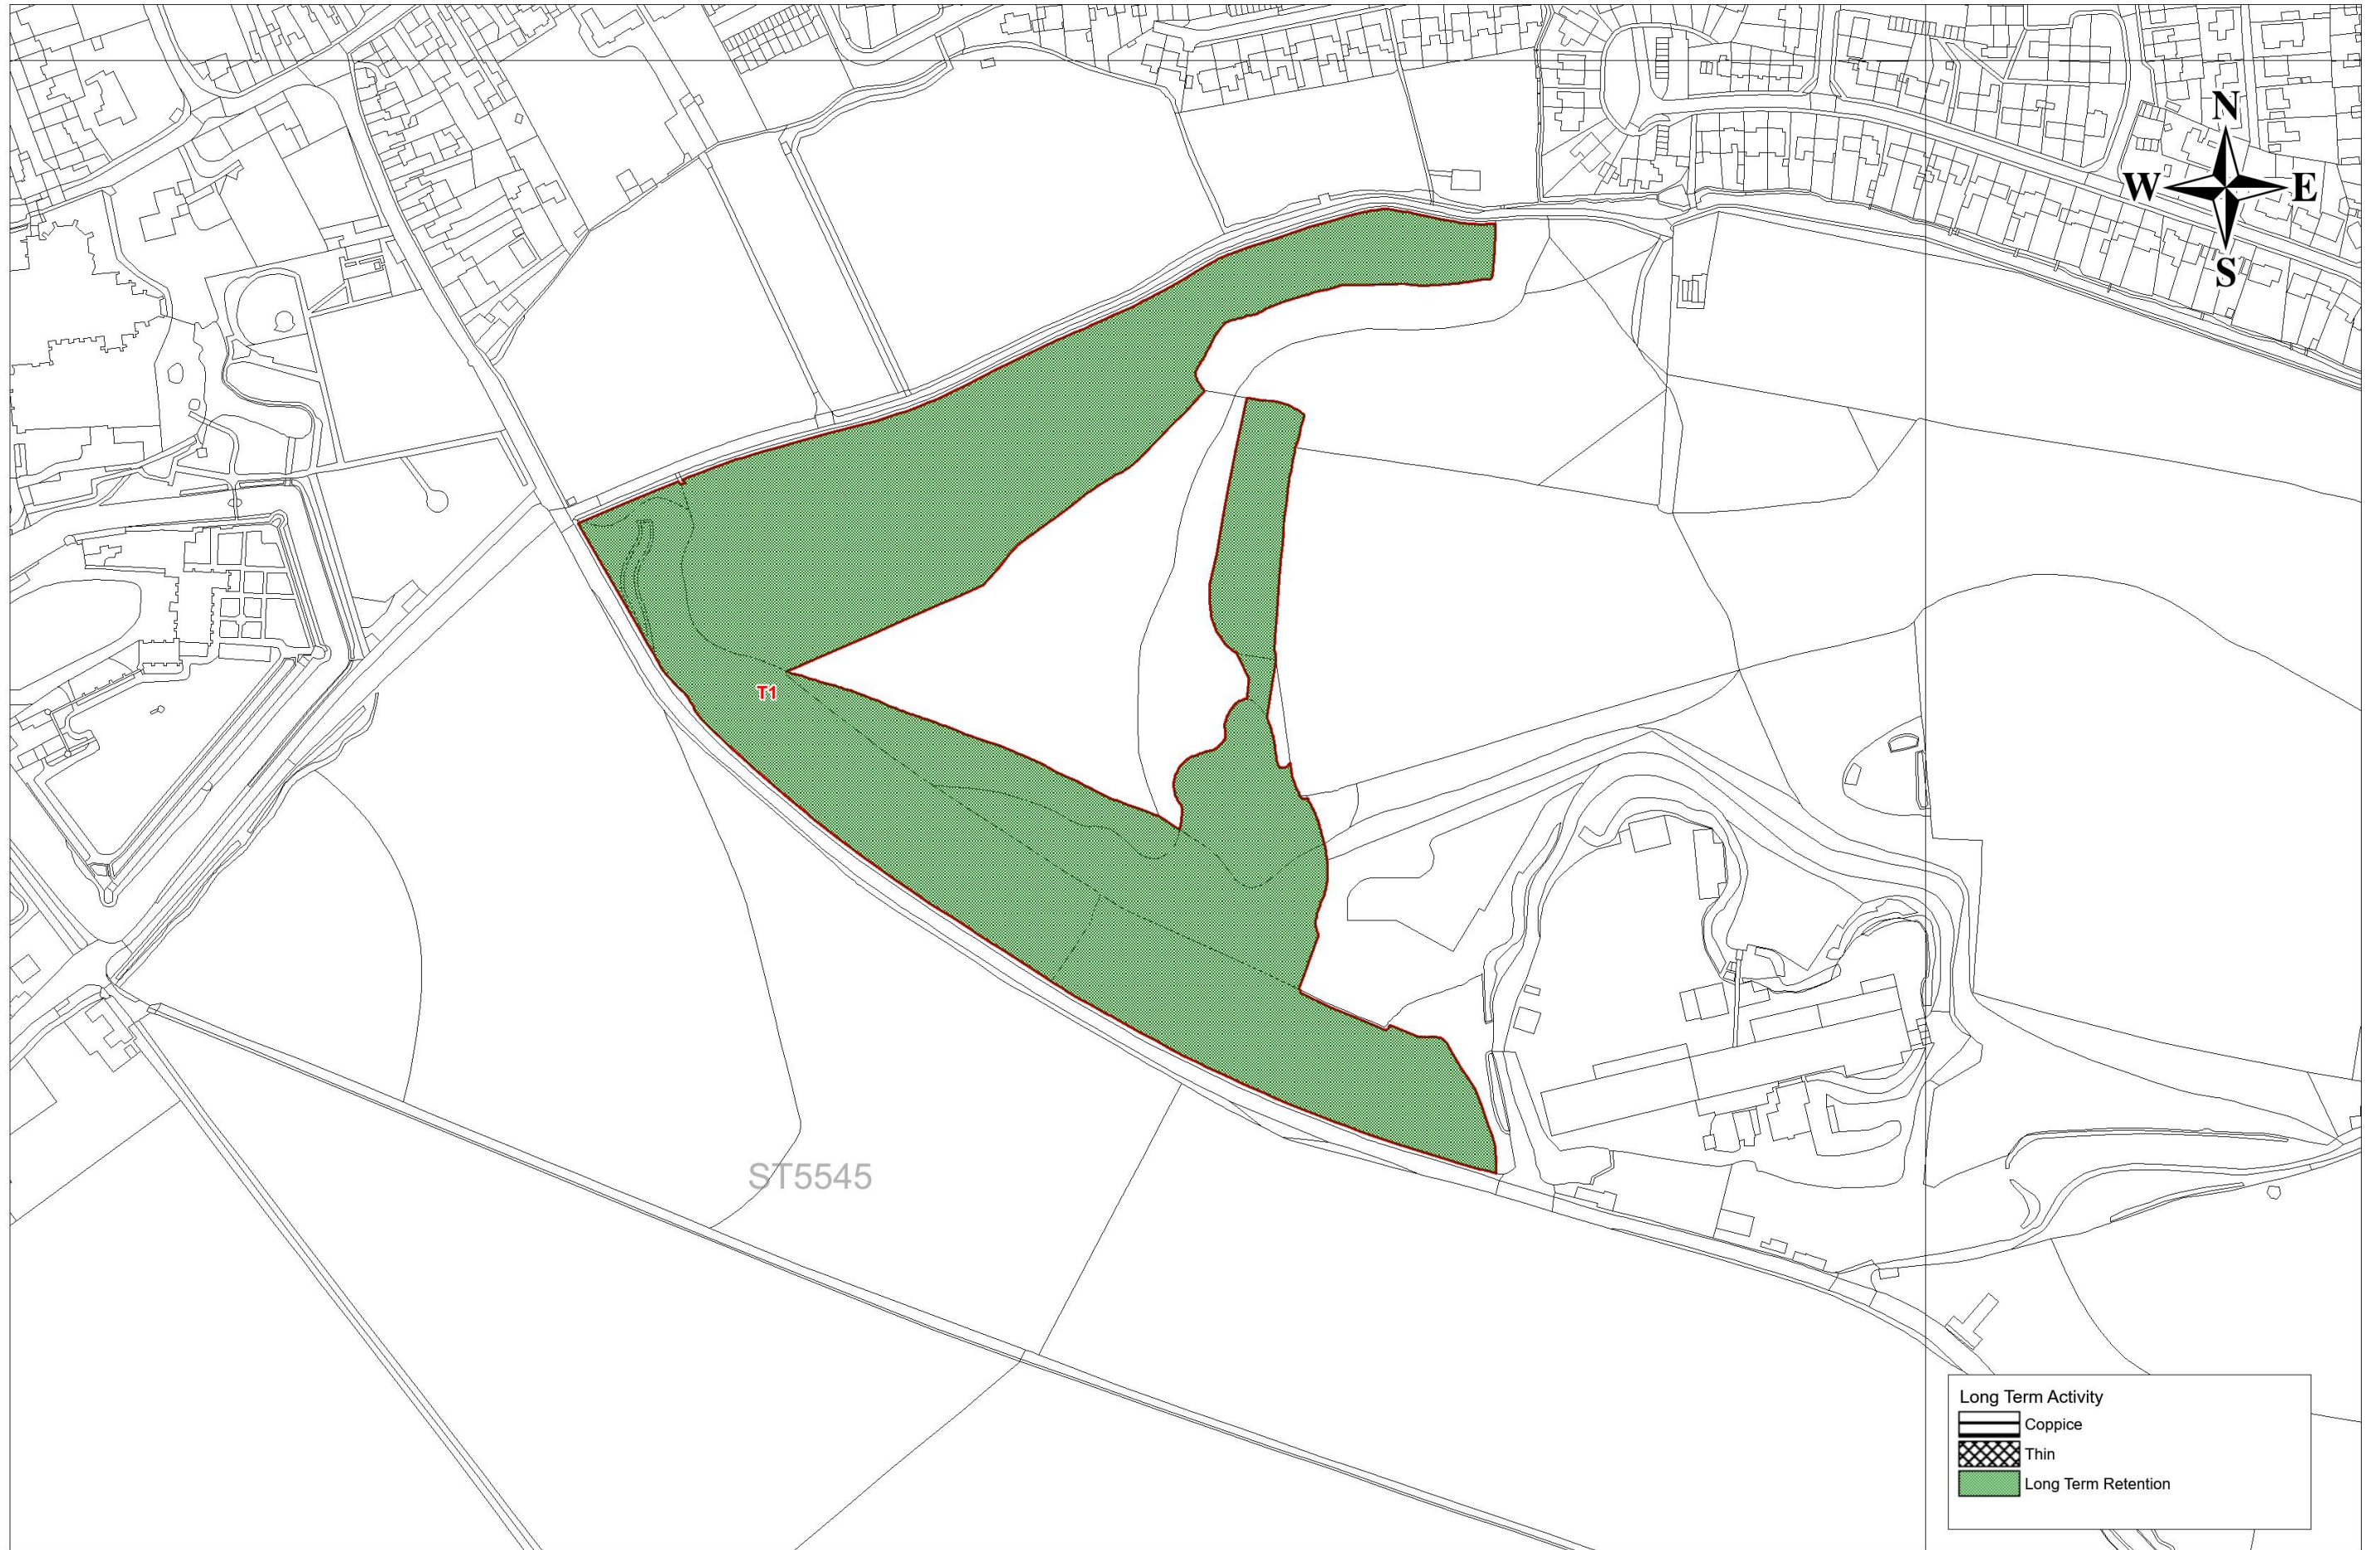

Somerset Sites Woodland Plan - 2023-2043
Tor Hill- Map 1 Compartments
Scale 1:2500 at A3

Somerset Sites Woodland Plan - 2023-2043
 Tor Hill- Map 2 Activity - Phases 1 and 2
 Scale 1:2500 at A3

Work Phase	
	Phase 1 2023-2028
	Phases 1 and 2 2023-2033
	Phase 2 2029-2033
	Long Term Retention

Activity	
	Coppice
	Clear Fell
	Regeneration Fell
	Thin

XXnn Type of felling and % removed

Somerset Sites Woodland Plan - 2023-2043
 Tor Hill - Map 3 Long Term Activity 2033 -2043
 Scale 1:2500 at A3

Somerset Sites Woodland Plan - 2023-2043
 Tor Hill- Map 4 Ancient Woodland and Veteran Trees
 Scale 1:2500 at A3

Somerset Sites Woodland Plan - 2023-2043
 Tor Hill - Map 5 Statutory Designations
 Scale 1:2500 at A3

Statutory Designations

-  Listed Building
-  Scheduled Monument
-  SSSI/SAC
-  AONB
-  Registered Park and Garden