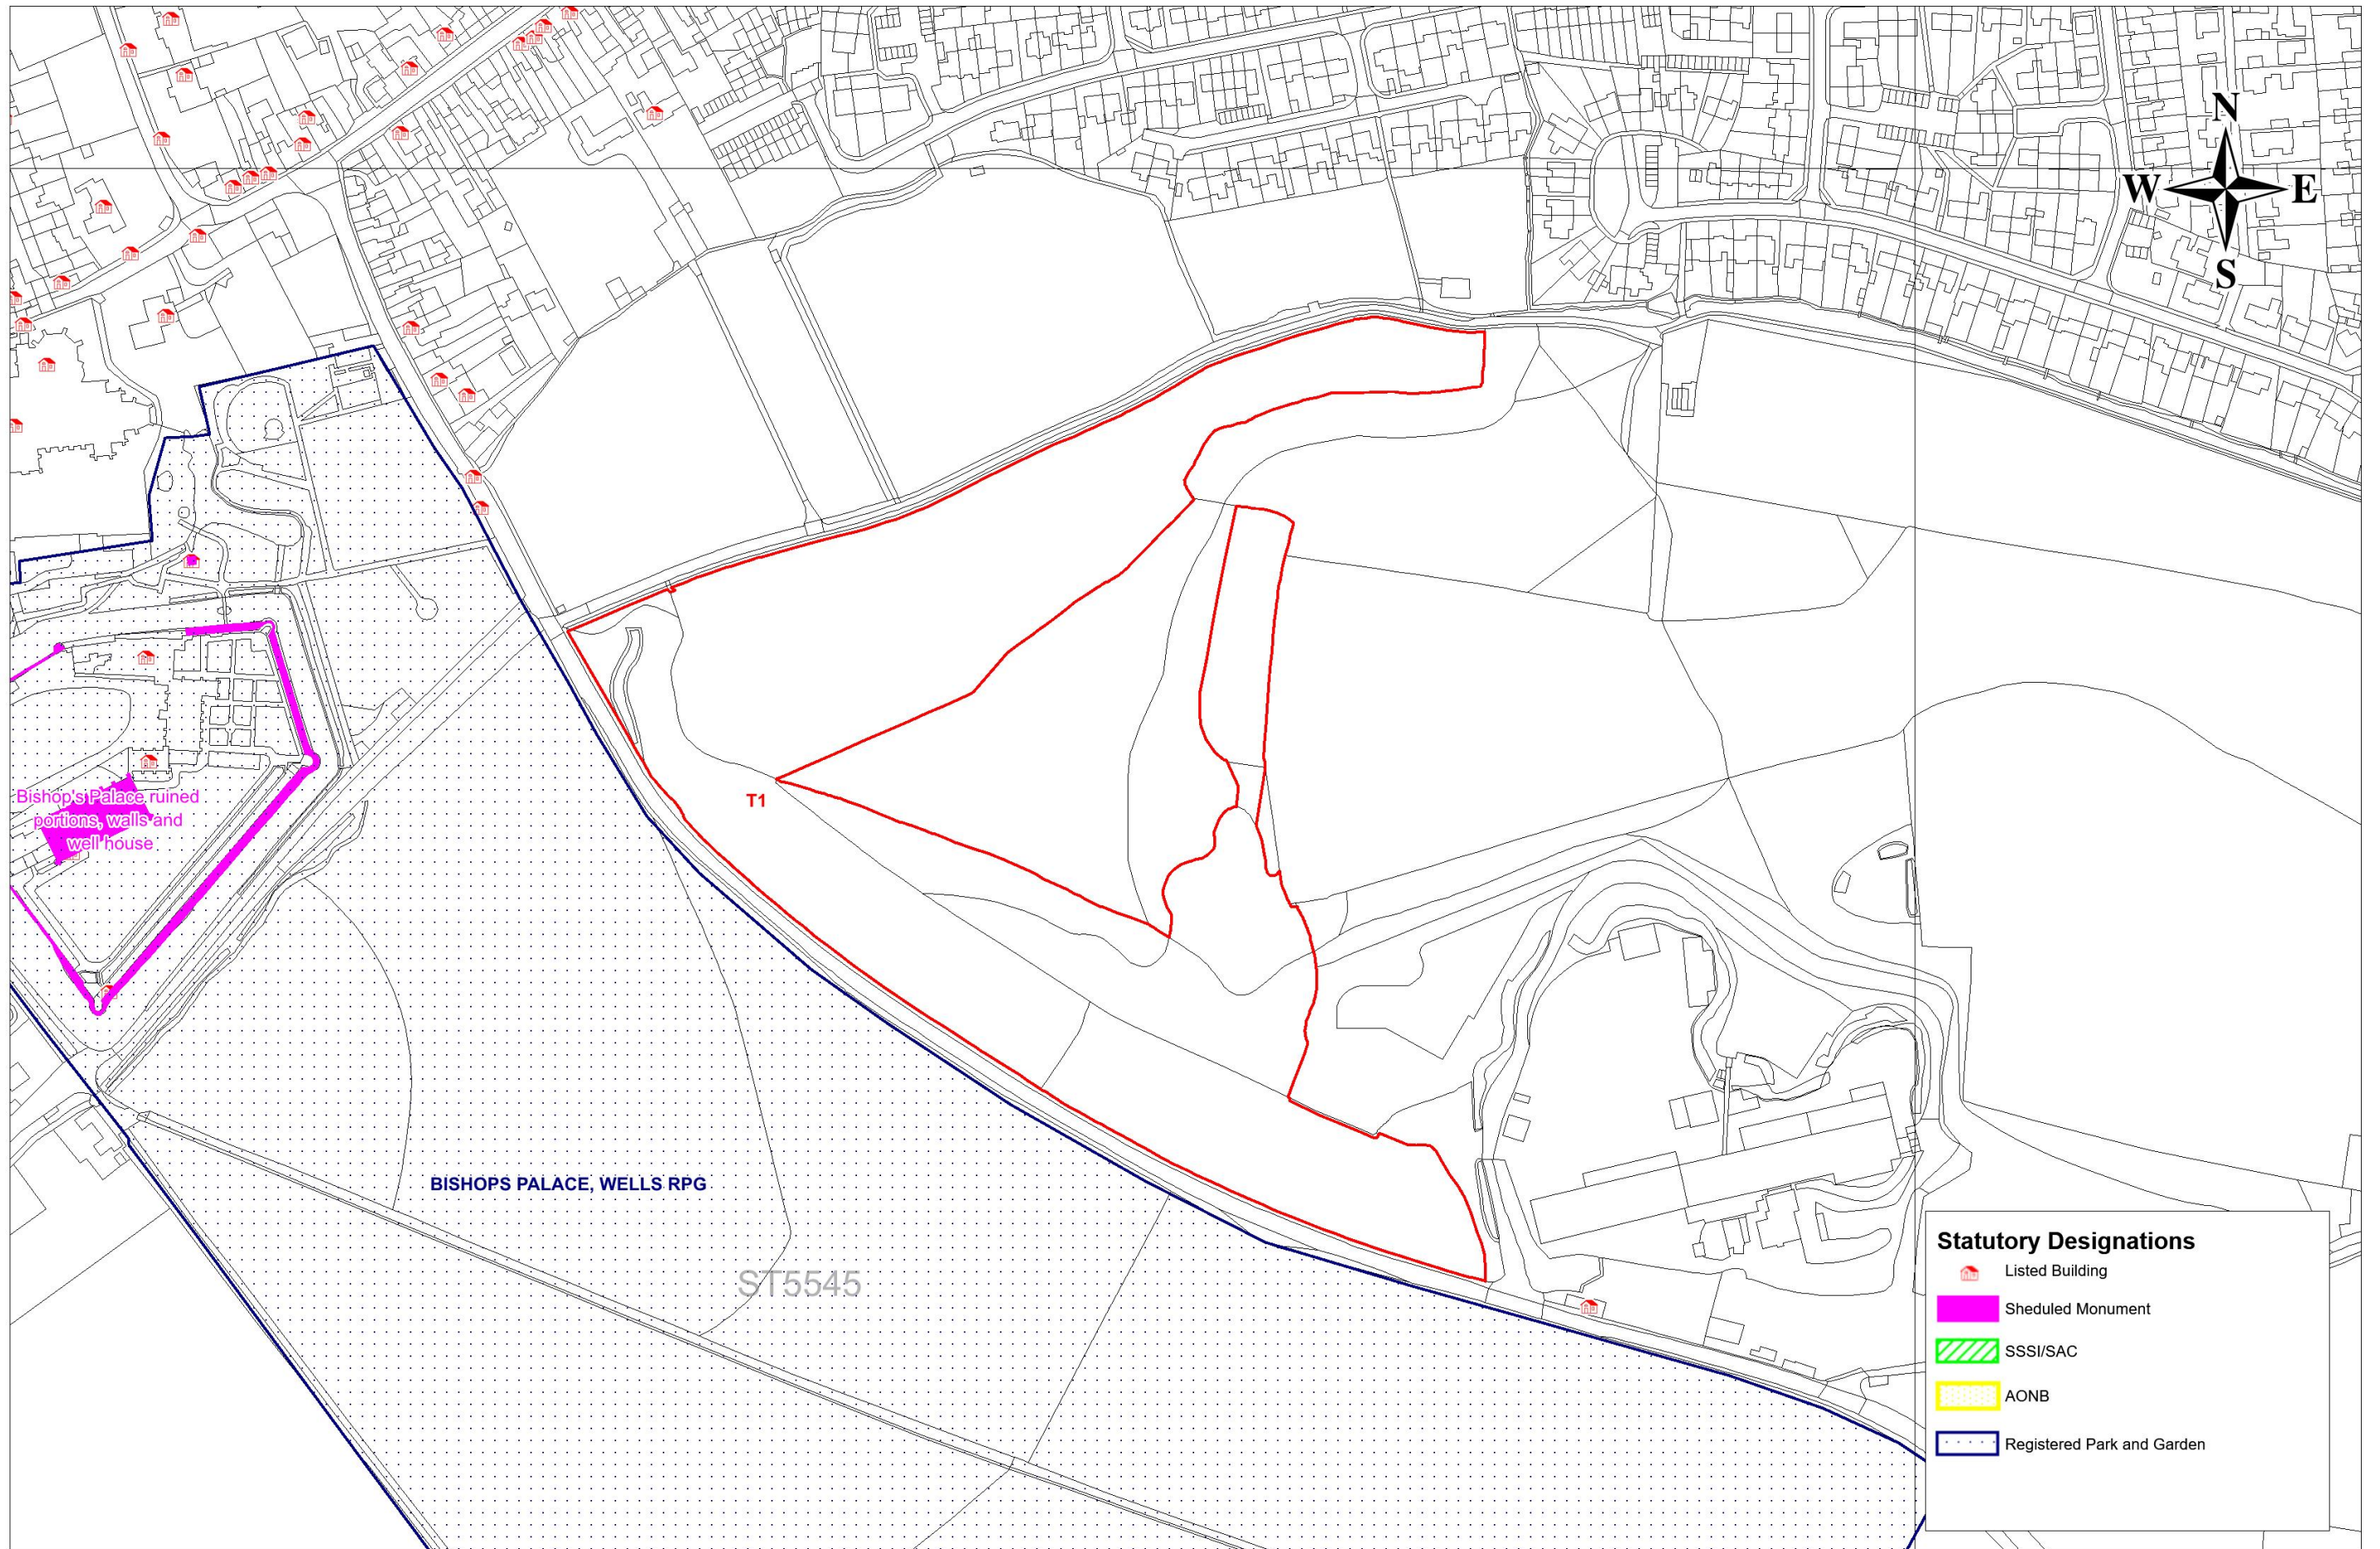

Somerset Sites Woodland Plan - 2023-2043
Tor Hill- Map 1 Compartments
Scale 1:2500 at A3

Somerset Sites Woodland Plan - 2023-2043
 Tor Hill- Map 2 Activity - Phases 1 and 2
 Scale 1:2500 at A3

Work Phase	
	Phase 1 2023-2028
	Phases 1 and 2 2023-2033
	Phase 2 2029-2033
	Long Term Retention

Activity	
	Coppice
	Clear Fell
	Regeneration Fell
	Thin

XXnn Type of felling and % removed

Somerset Sites Woodland Plan - 2023-2043
 Tor Hill - Map 3 Long Term Activity 2033 -2043
 Scale 1:2500 at A3

Somerset Sites Woodland Plan - 2023-2043
 Tor Hill- Map 4 Ancient Woodland and Veteran Trees
 Scale 1:2500 at A3

Somerset Sites Woodland Plan - 2023-2043
 Tor Hill - Map 5 Statutory Designations
 Scale 1:2500 at A3

Statutory Designations

-  Listed Building
-  Scheduled Monument
-  SSSI/SAC
-  AONB
-  Registered Park and Garden