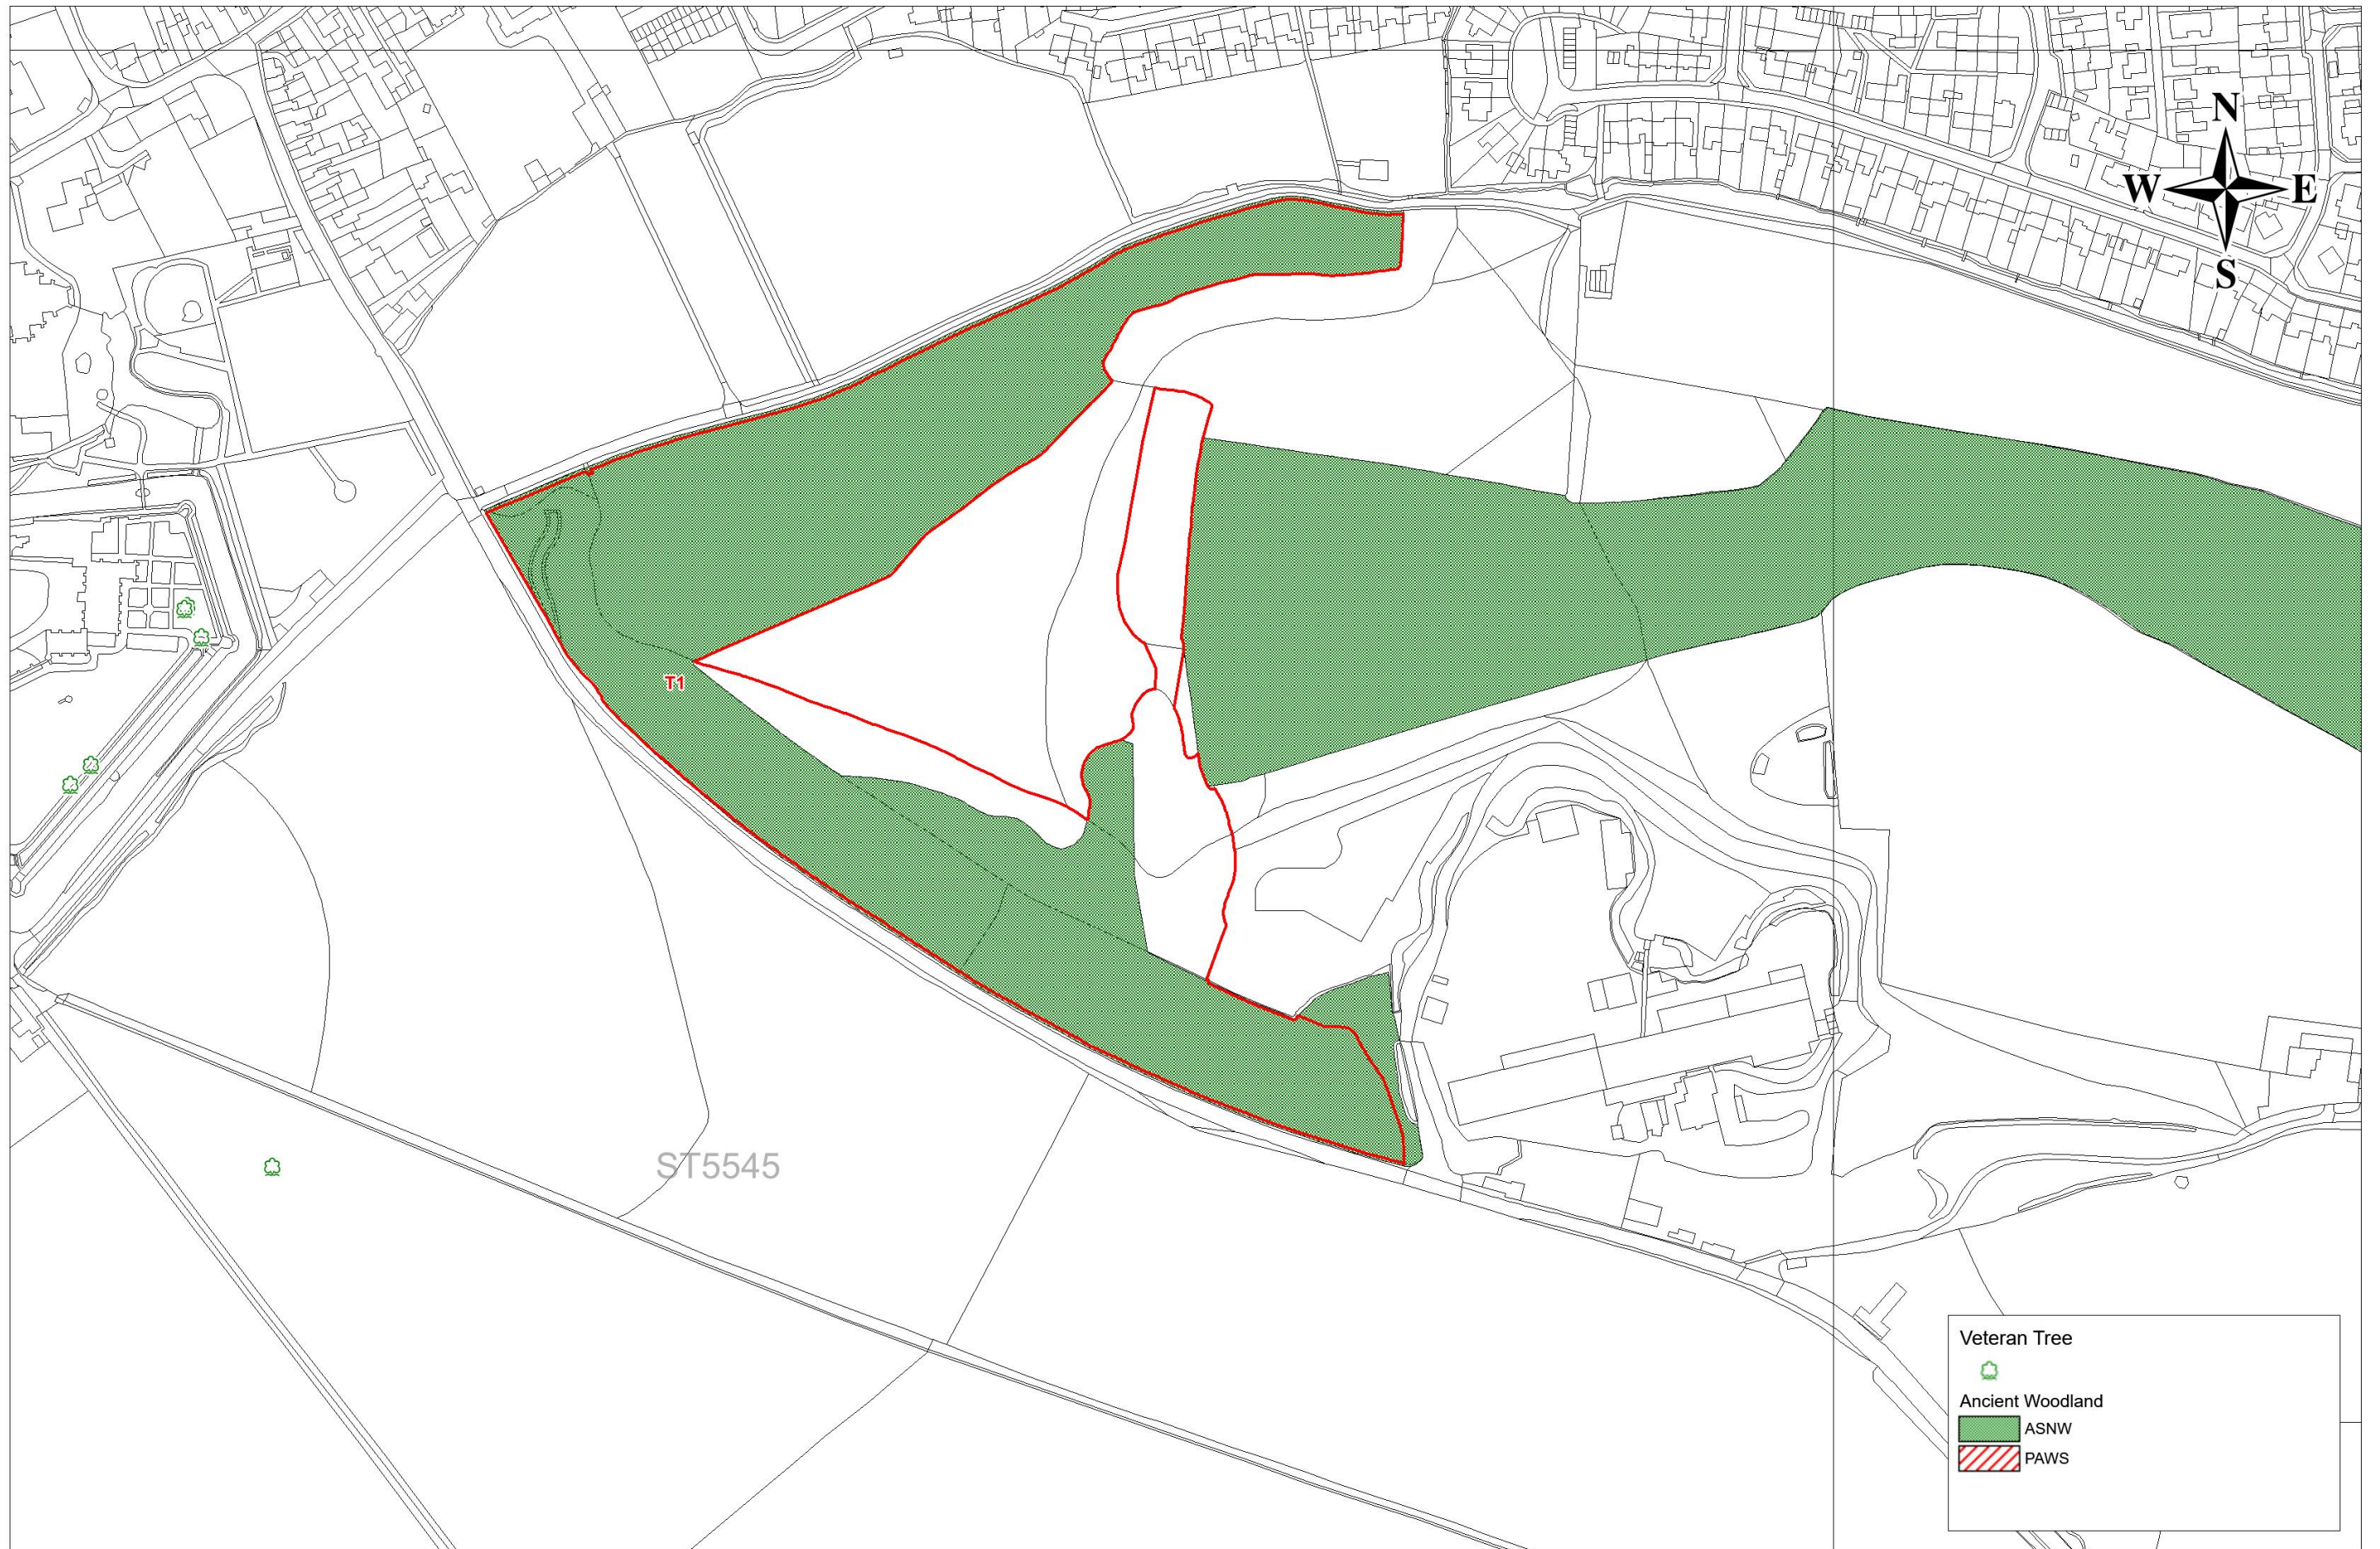

Somerset Sites Woodland Plan - 2023-2043
Tor Hill- Map 1 Compartments
Scale 1:2500 at A3

Somerset Sites Woodland Plan - 2023-2043
 Tor Hill- Map 2 Activity - Phases 1 and 2
 Scale 1:2500 at A3

Work Phase	
	Phase 1 2023-2028
	Phases 1 and 2 2023-2033
	Phase 2 2029-2033
	Long Term Retention

Activity	
	Coppice
	Clear Fell
	Regeneration Fell
	Thin

XXnn Type of felling and % removed

Somerset Sites Woodland Plan - 2023-2043
 Tor Hill - Map 3 Long Term Activity 2033 -2043
 Scale 1:2500 at A3

Somerset Sites Woodland Plan - 2023-2043
 Tor Hill- Map 4 Ancient Woodland and Veteran Trees
 Scale 1:2500 at A3

Somerset Sites Woodland Plan - 2023-2043
 Tor Hill - Map 5 Statutory Designations
 Scale 1:2500 at A3

Statutory Designations

-  Listed Building
-  Scheduled Monument
-  SSSI/SAC
-  AONB
-  Registered Park and Garden