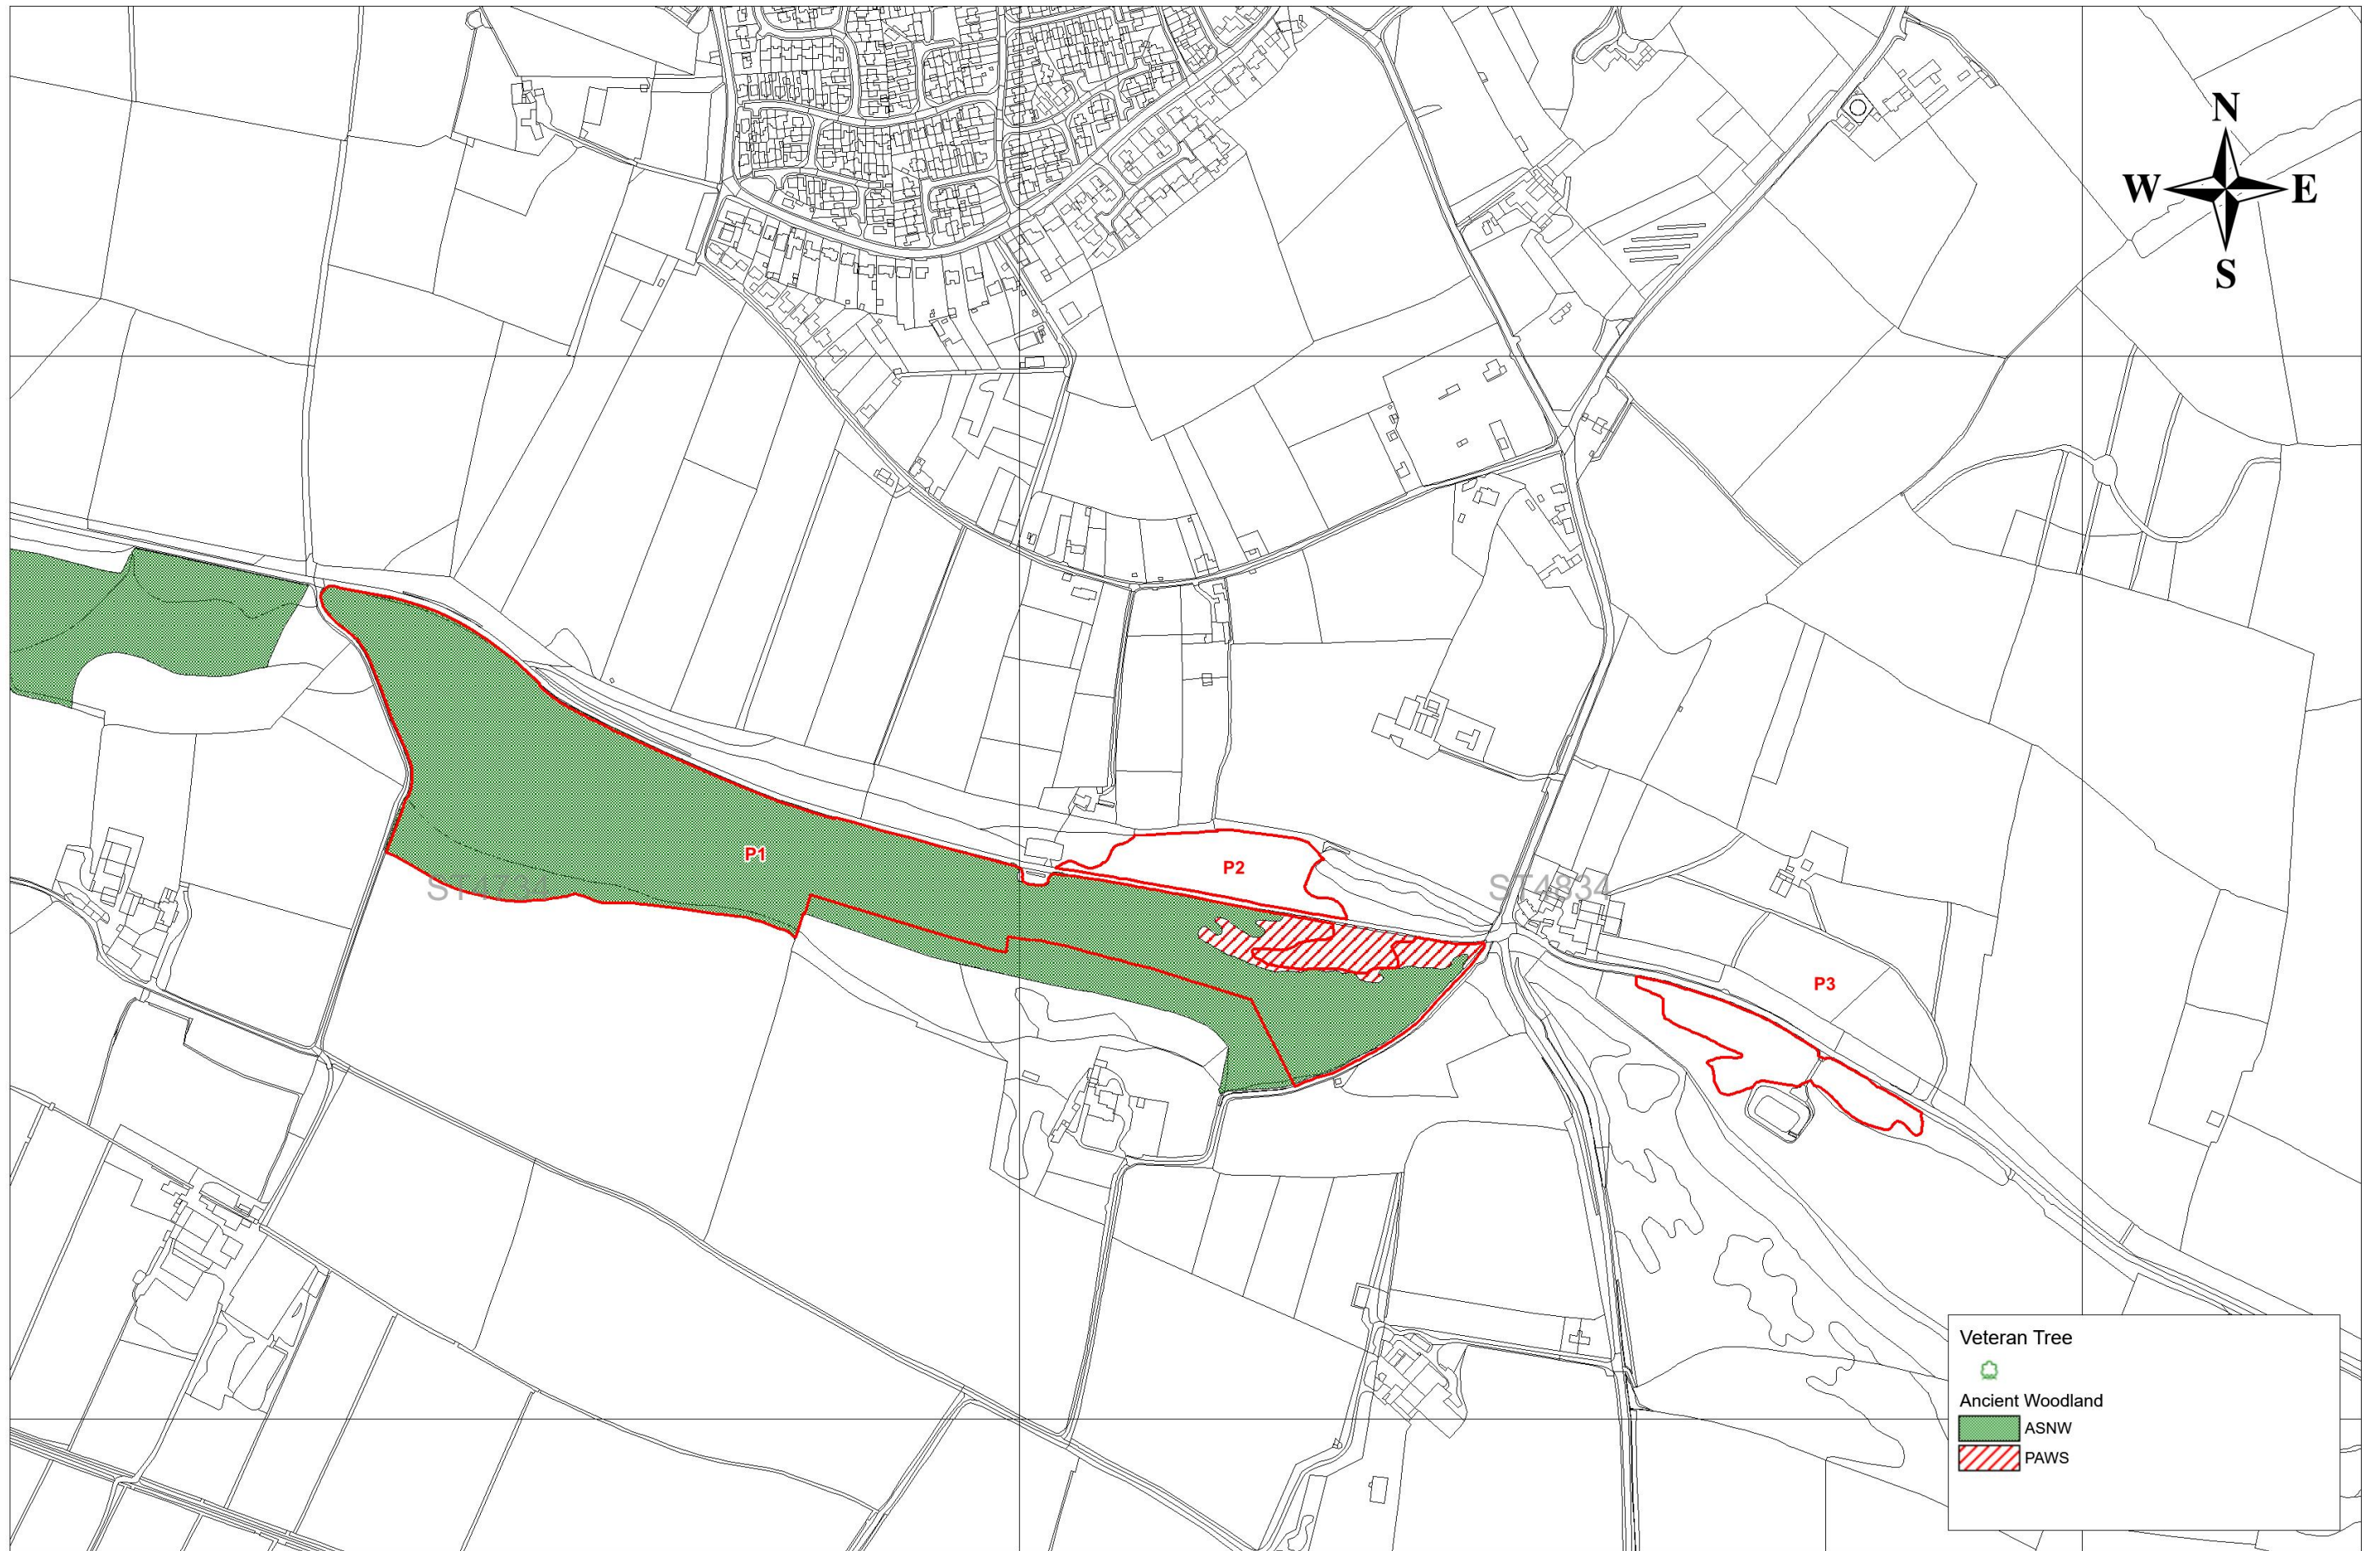

Somerset Sites Woodland Plan - 2023-2043
Polden Hills- Map 1 Compartments
Scale 1:7500 at A3

Somerset Sites Woodland Plan - 2023-2043
 Polden Hills- Map 2 Activity - Phases 1 and 2
 Scale 1:7500 at A3

Somerset Sites Woodland Plan - 2023-2043
 Polden Hills- Map 3 Long Term Activity 2033 -2043
 Scale 1:5000 at A3

Somerset Sites Woodland Plan - 2023-2043
 Polden Hills- Map 4 Ancient Woodland and Veteran Trees
 Scale 1:5000 at A3

Somerset Sites Woodland Plan - 2023-2043
Polden Hills - Map 5 Statutory Designations
Scale 1:7500 at A3