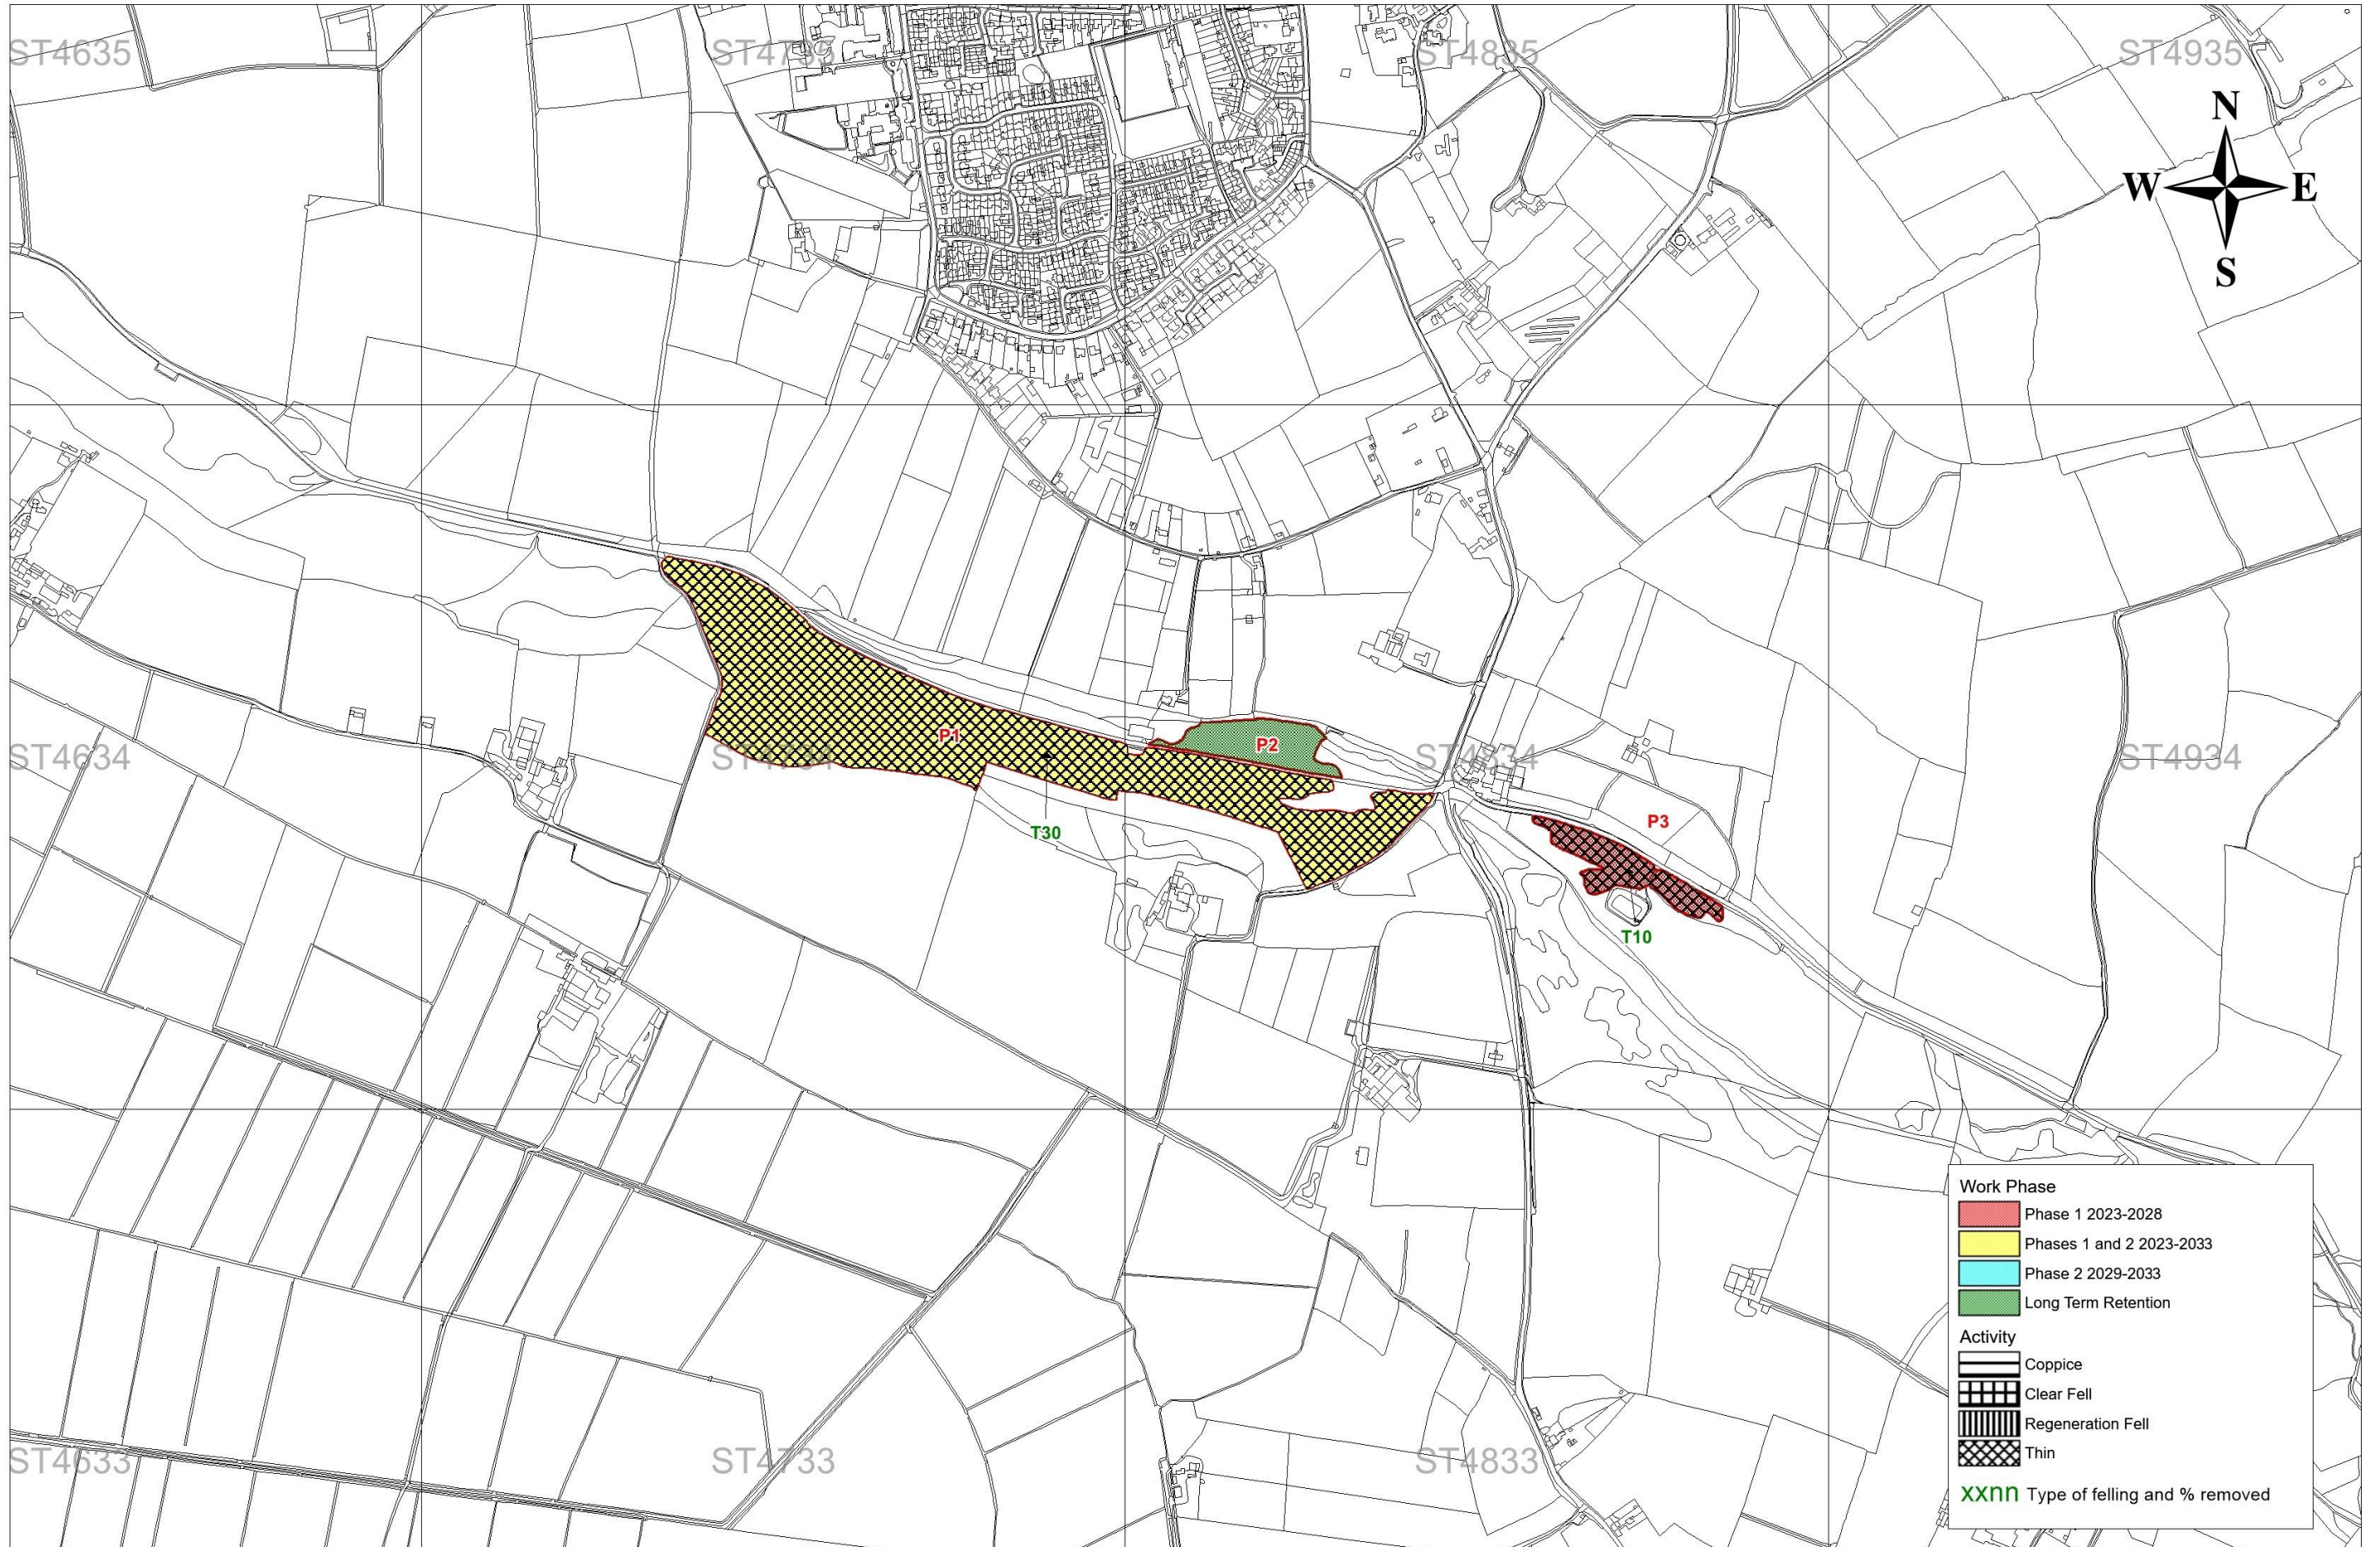

Somerset Sites Woodland Plan - 2023-2043
Polden Hills- Map 1 Compartments
Scale 1:7500 at A3

Somerset Sites Woodland Plan - 2023-2043
 Polden Hills- Map 2 Activity - Phases 1 and 2
 Scale 1:7500 at A3

Somerset Sites Woodland Plan - 2023-2043
 Polden Hills- Map 3 Long Term Activity 2033 -2043
 Scale 1:5000 at A3

Somerset Sites Woodland Plan - 2023-2043
 Polden Hills- Map 4 Ancient Woodland and Veteran Trees
 Scale 1:5000 at A3

Somerset Sites Woodland Plan - 2023-2043
Polden Hills - Map 5 Statutory Designations
Scale 1:7500 at A3