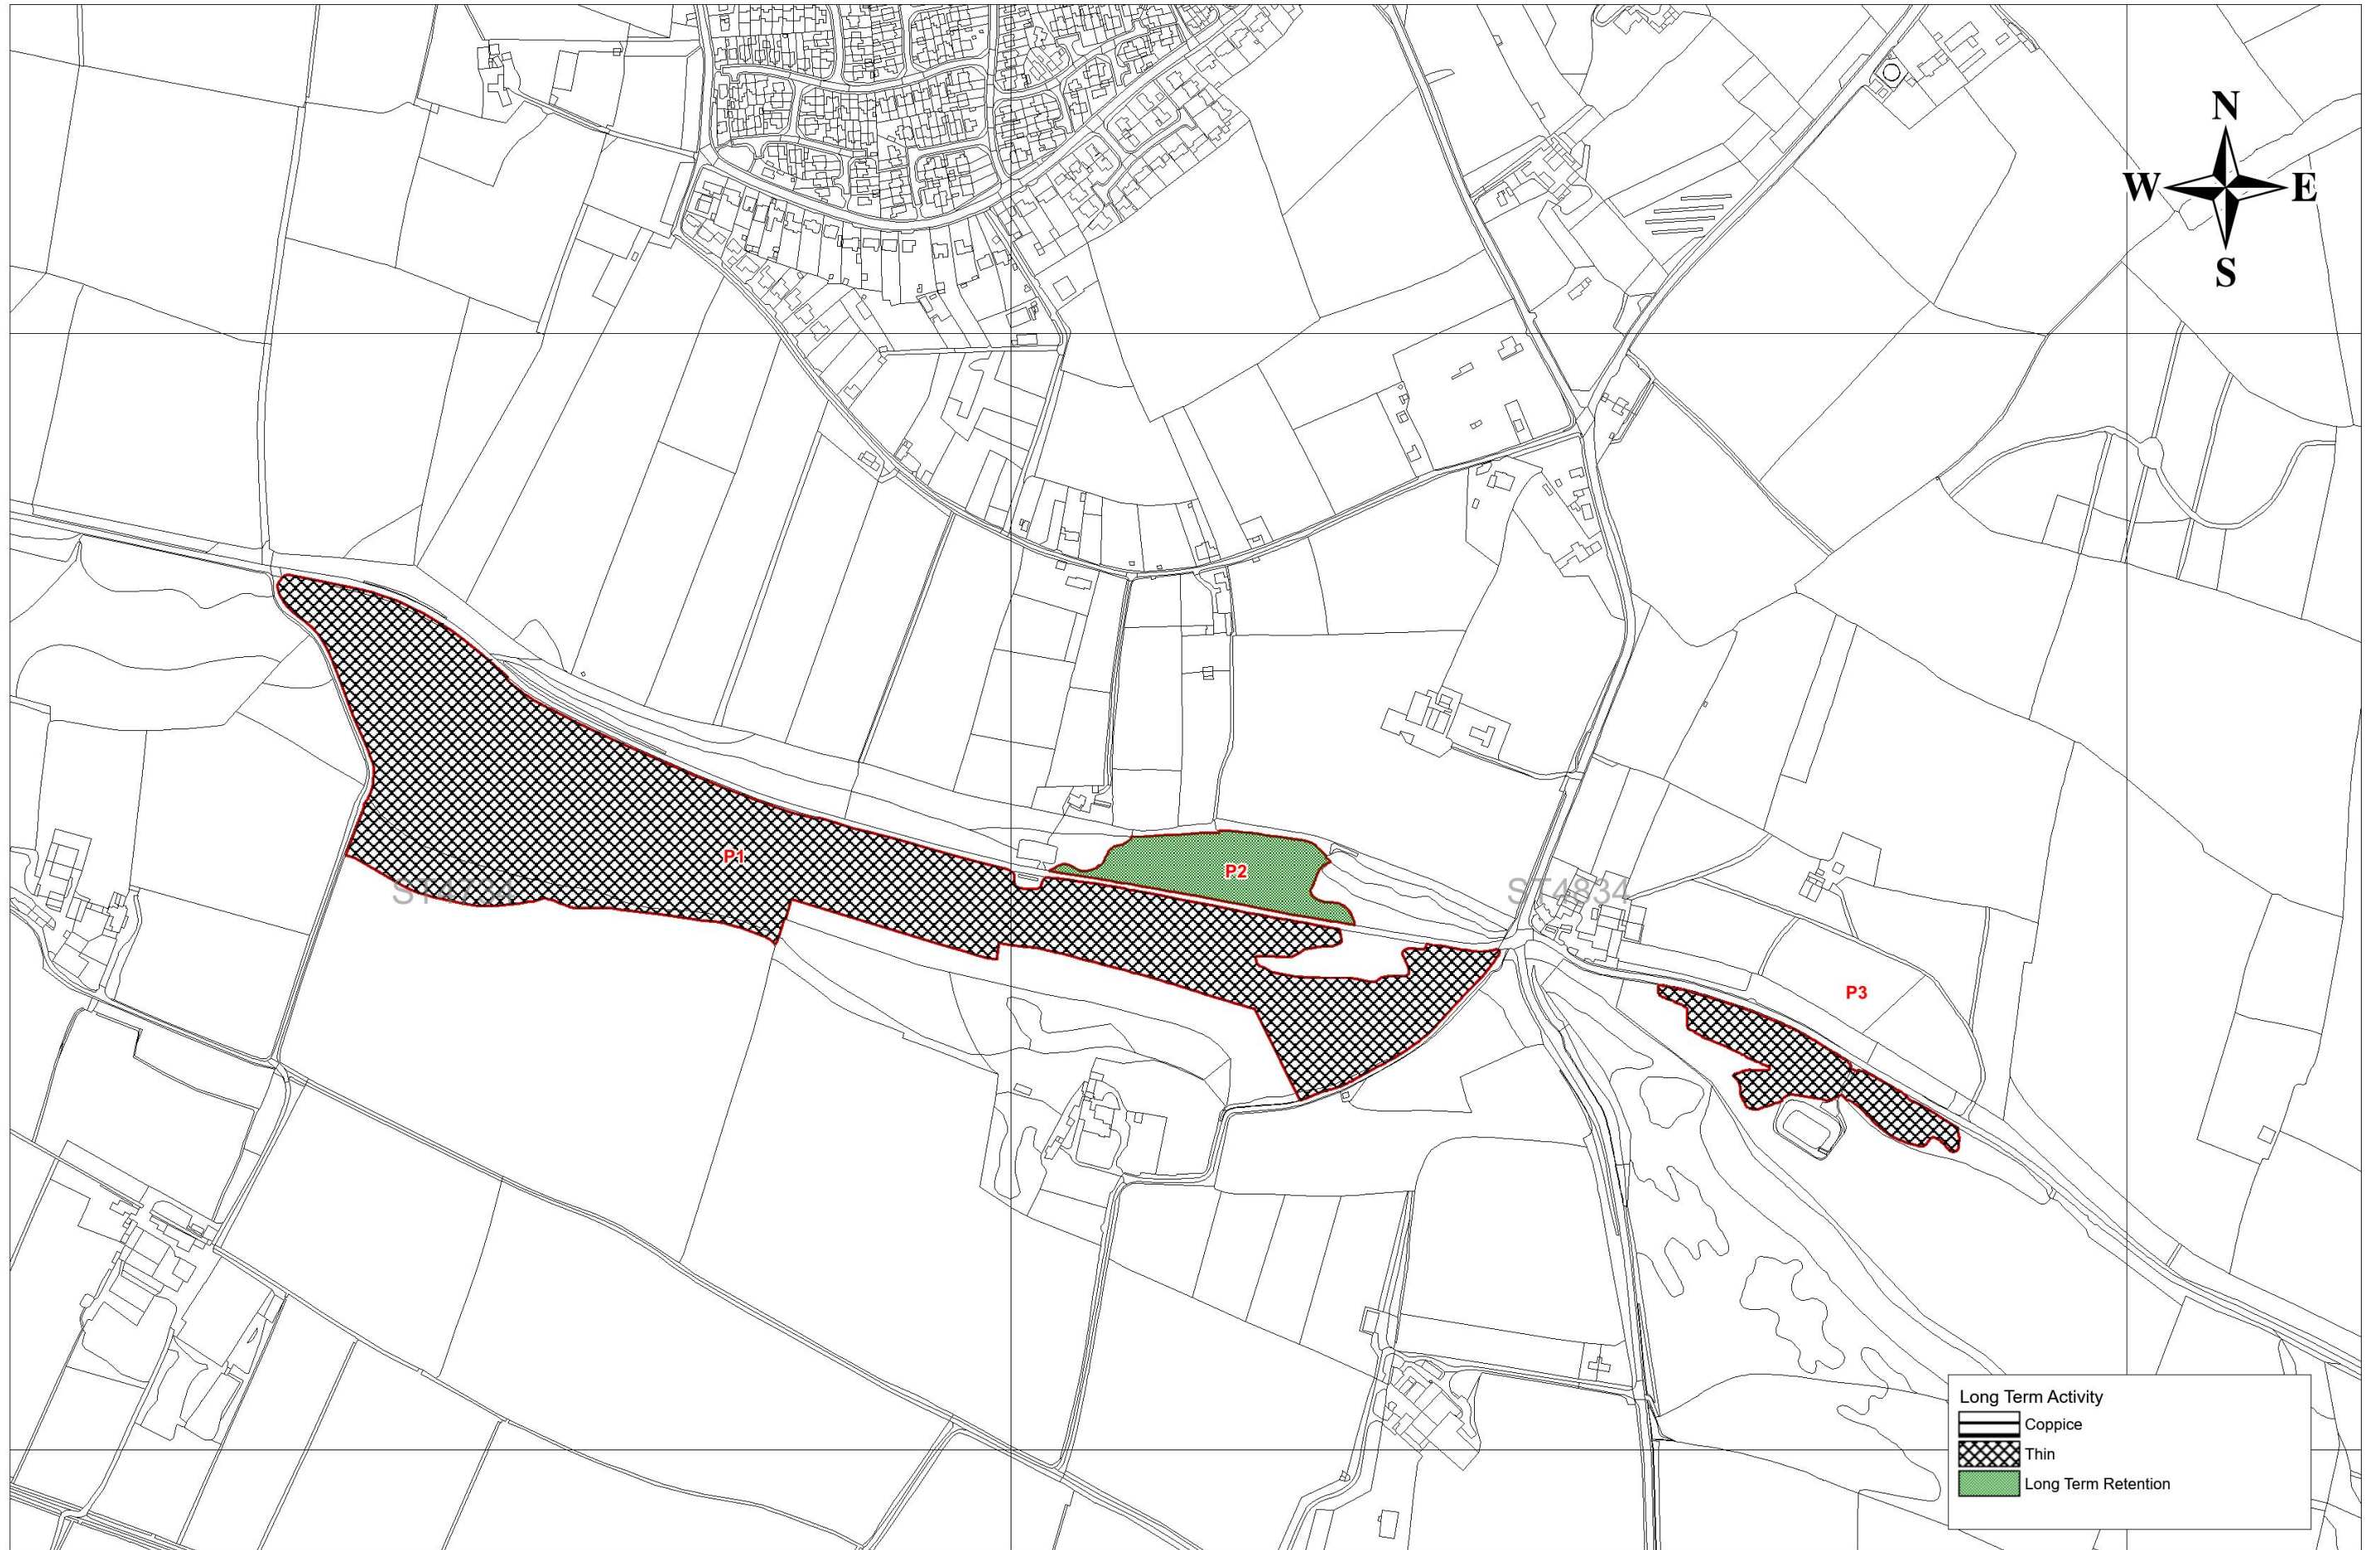

Somerset Sites Woodland Plan - 2023-2043
Polden Hills- Map 1 Compartments
Scale 1:7500 at A3

Somerset Sites Woodland Plan - 2023-2043
 Polden Hills- Map 2 Activity - Phases 1 and 2
 Scale 1:7500 at A3

Somerset Sites Woodland Plan - 2023-2043
 Polden Hills- Map 3 Long Term Activity 2033 -2043
 Scale 1:5000 at A3

Somerset Sites Woodland Plan - 2023-2043
 Polden Hills- Map 4 Ancient Woodland and Veteran Trees
 Scale 1:5000 at A3

Somerset Sites Woodland Plan - 2023-2043
Polden Hills - Map 5 Statutory Designations
Scale 1:7500 at A3