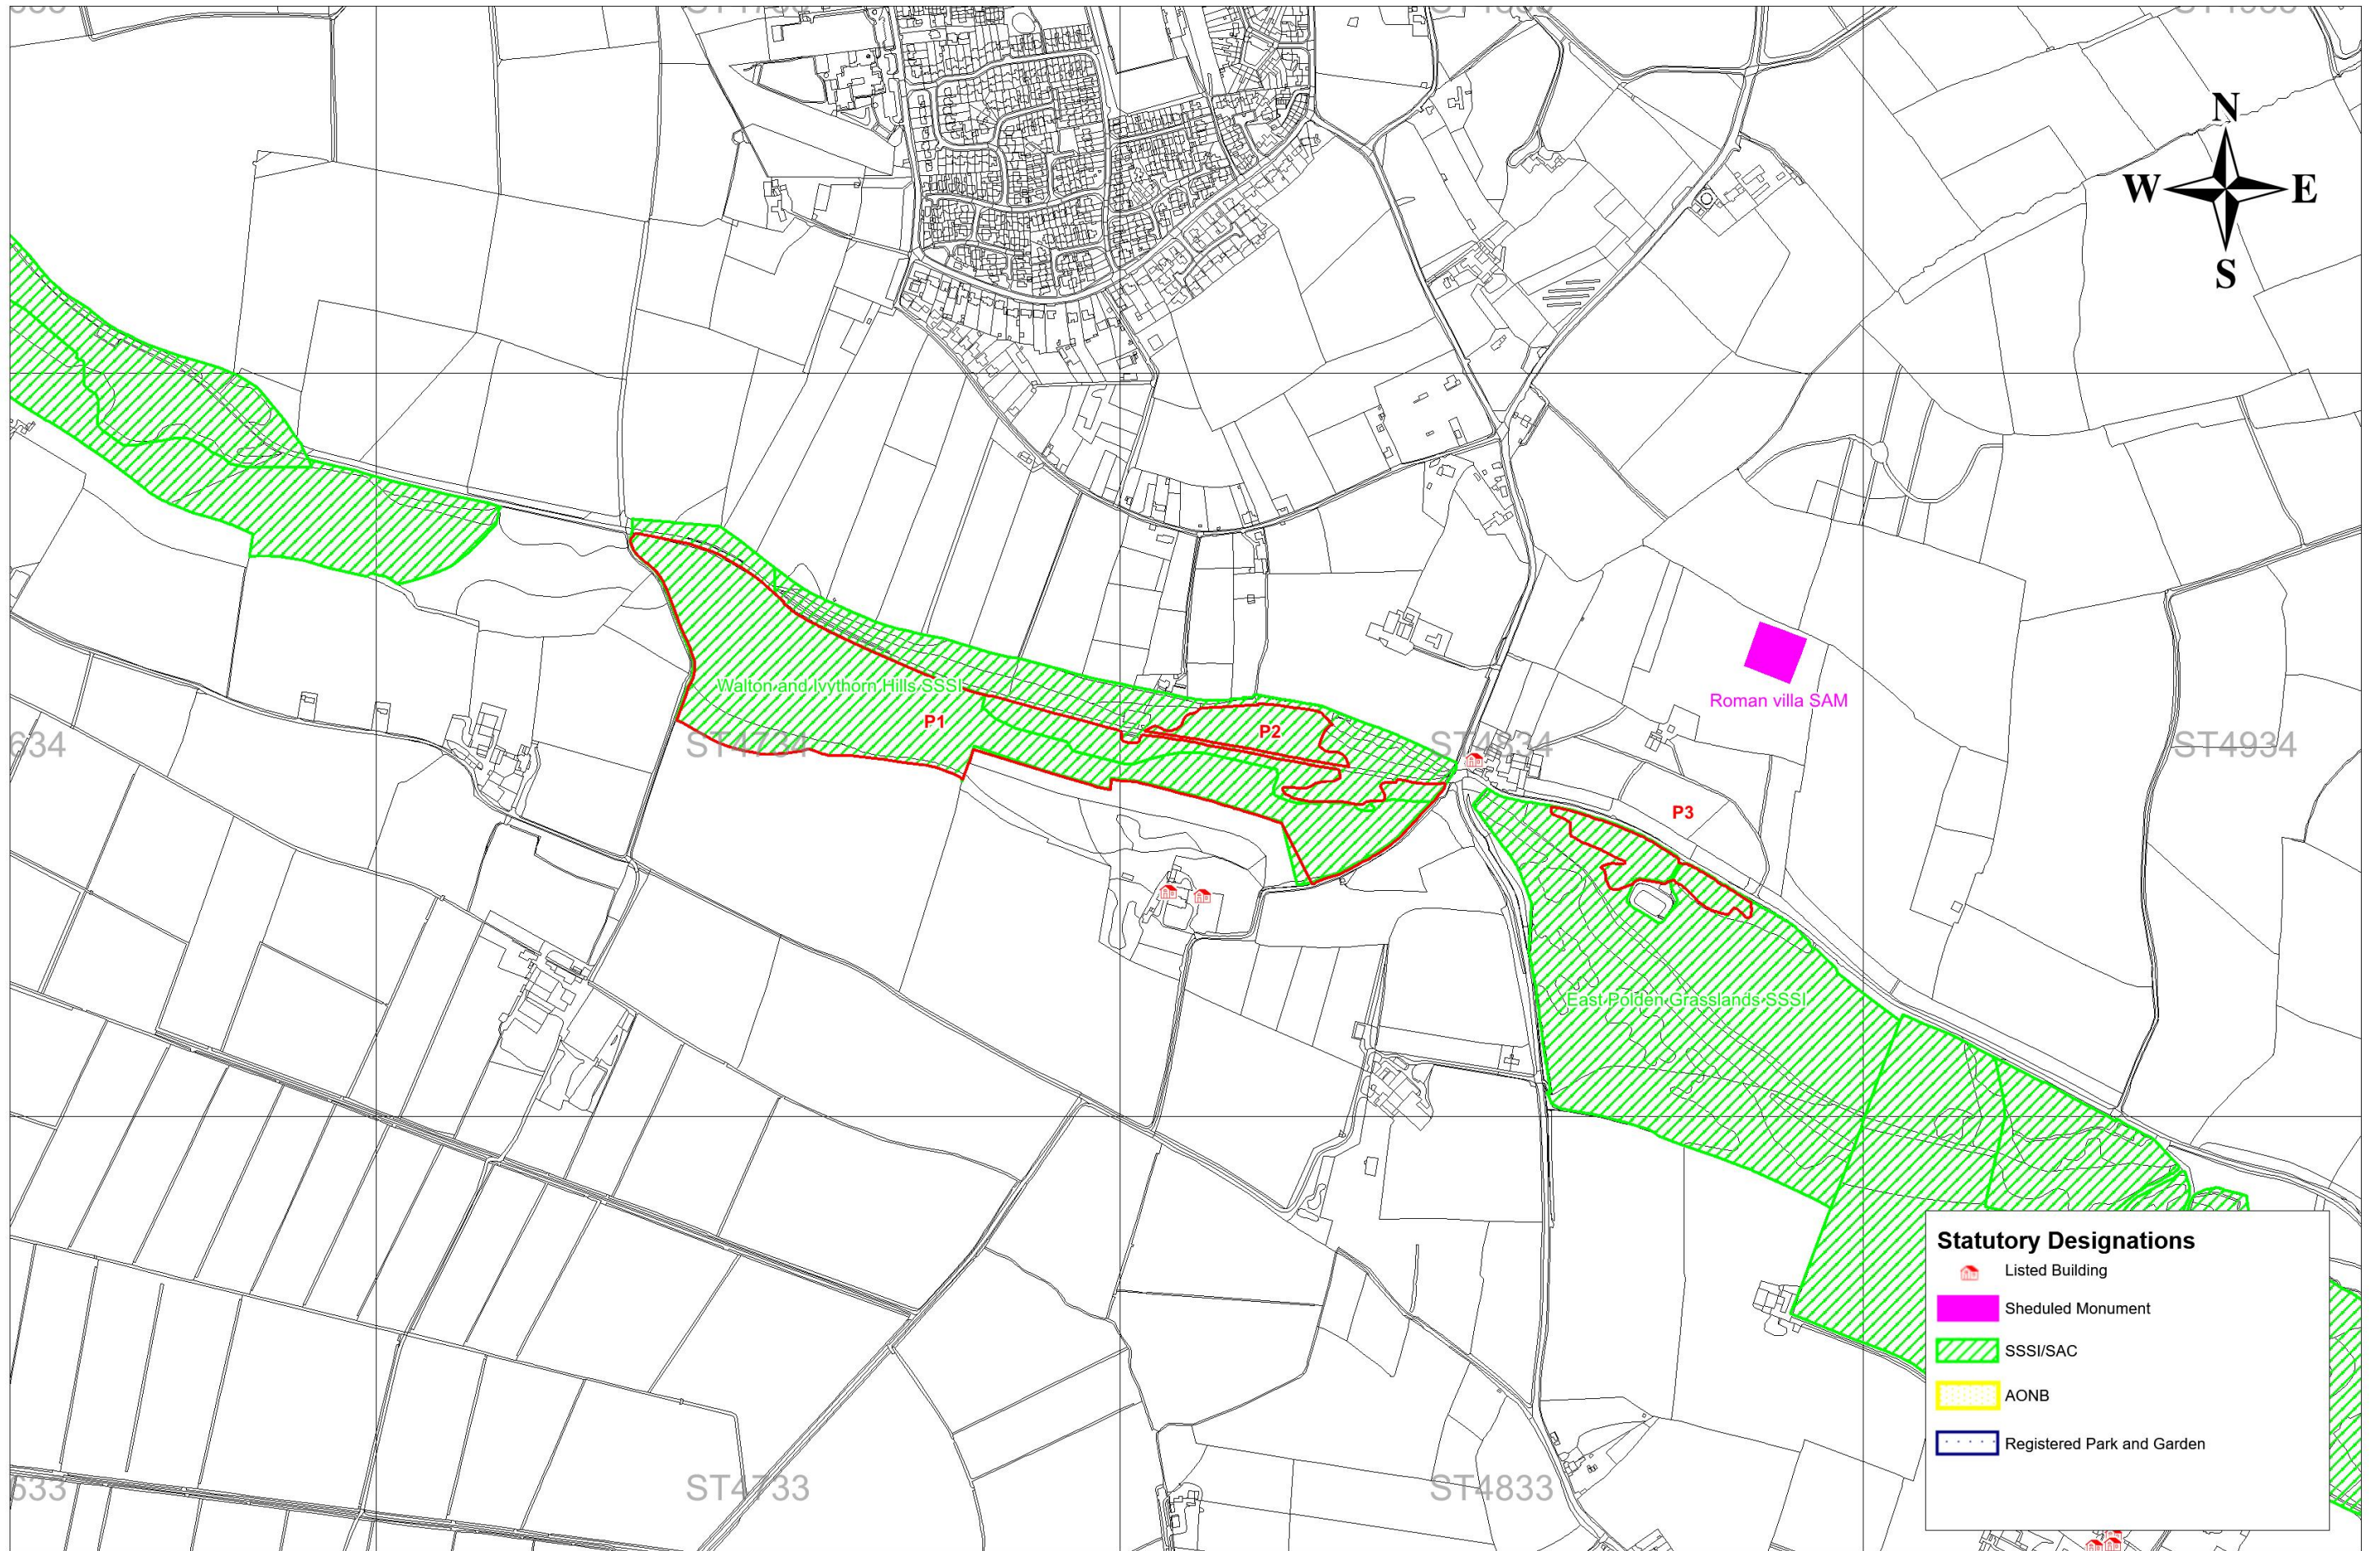

Somerset Sites Woodland Plan - 2023-2043
Polden Hills- Map 1 Compartments
Scale 1:7500 at A3

Somerset Sites Woodland Plan - 2023-2043
 Polden Hills- Map 2 Activity - Phases 1 and 2
 Scale 1:7500 at A3

Somerset Sites Woodland Plan - 2023-2043
 Polden Hills- Map 3 Long Term Activity 2033 -2043
 Scale 1:5000 at A3

Somerset Sites Woodland Plan - 2023-2043
 Polden Hills- Map 4 Ancient Woodland and Veteran Trees
 Scale 1:5000 at A3

Somerset Sites Woodland Plan - 2023-2043
Polden Hills - Map 5 Statutory Designations
Scale 1:7500 at A3