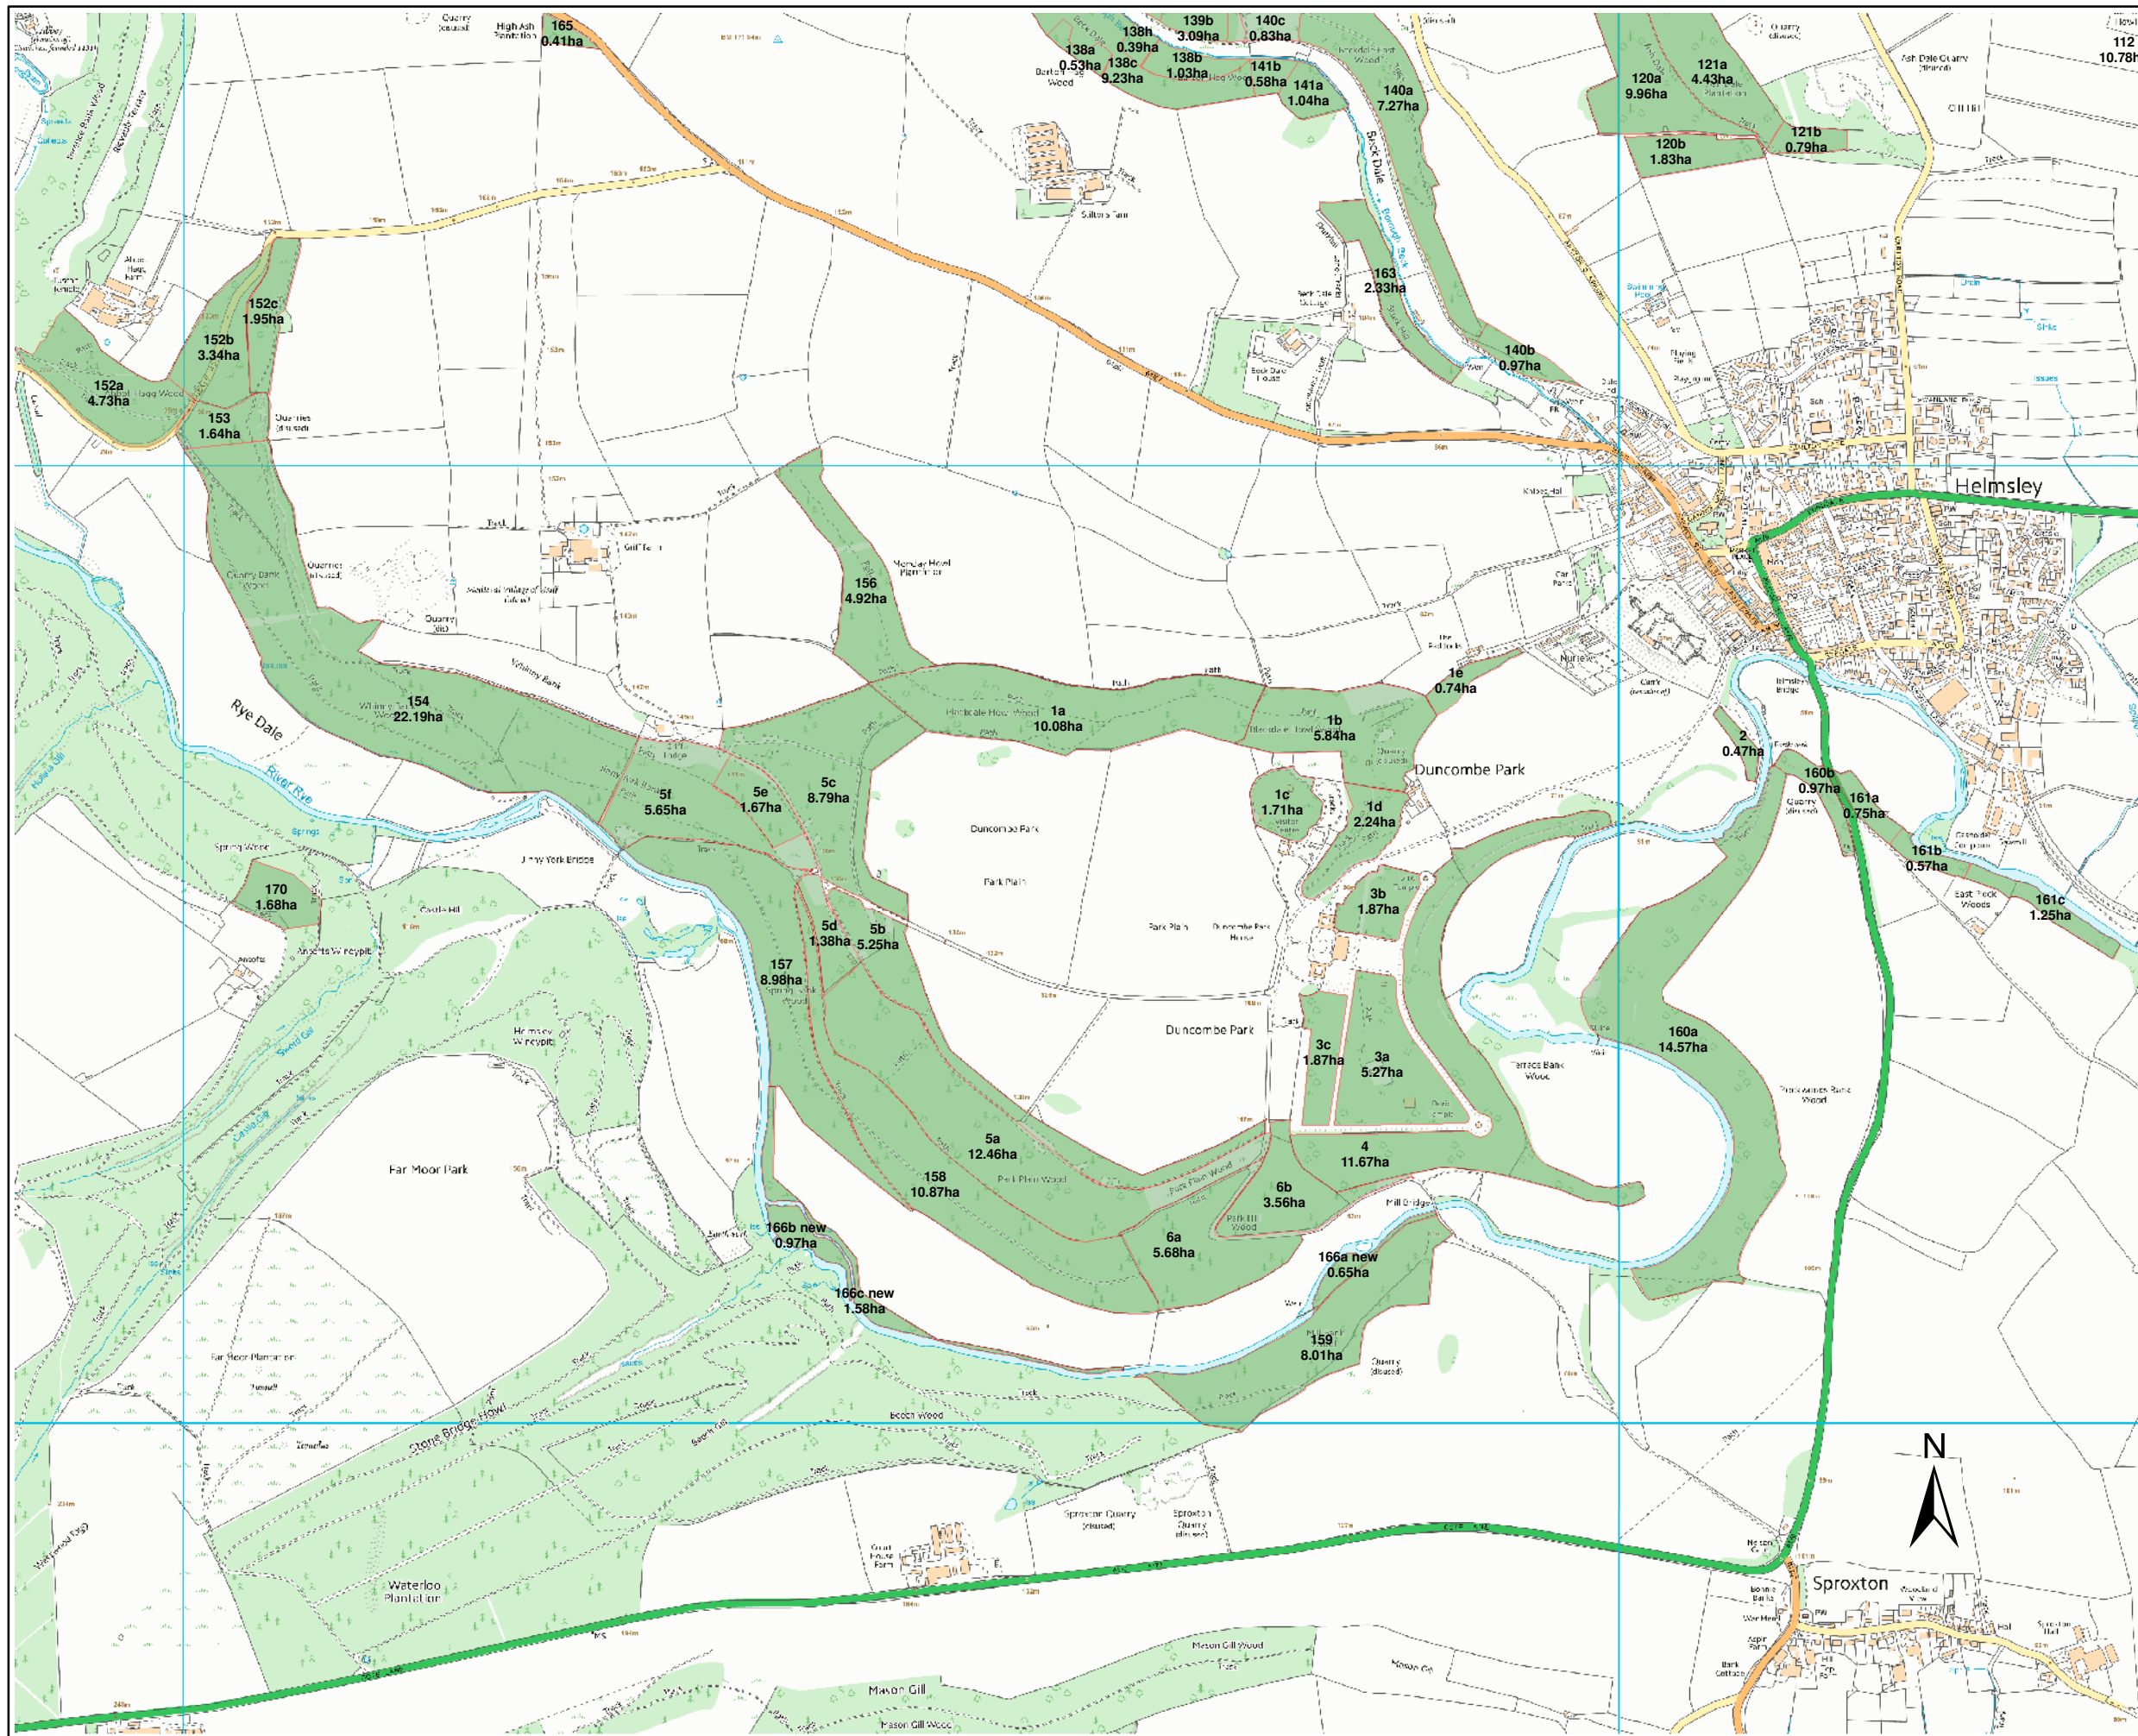

Map 4b Duncombe Park compartments

Legend

Duncombe cpts

1:13,635