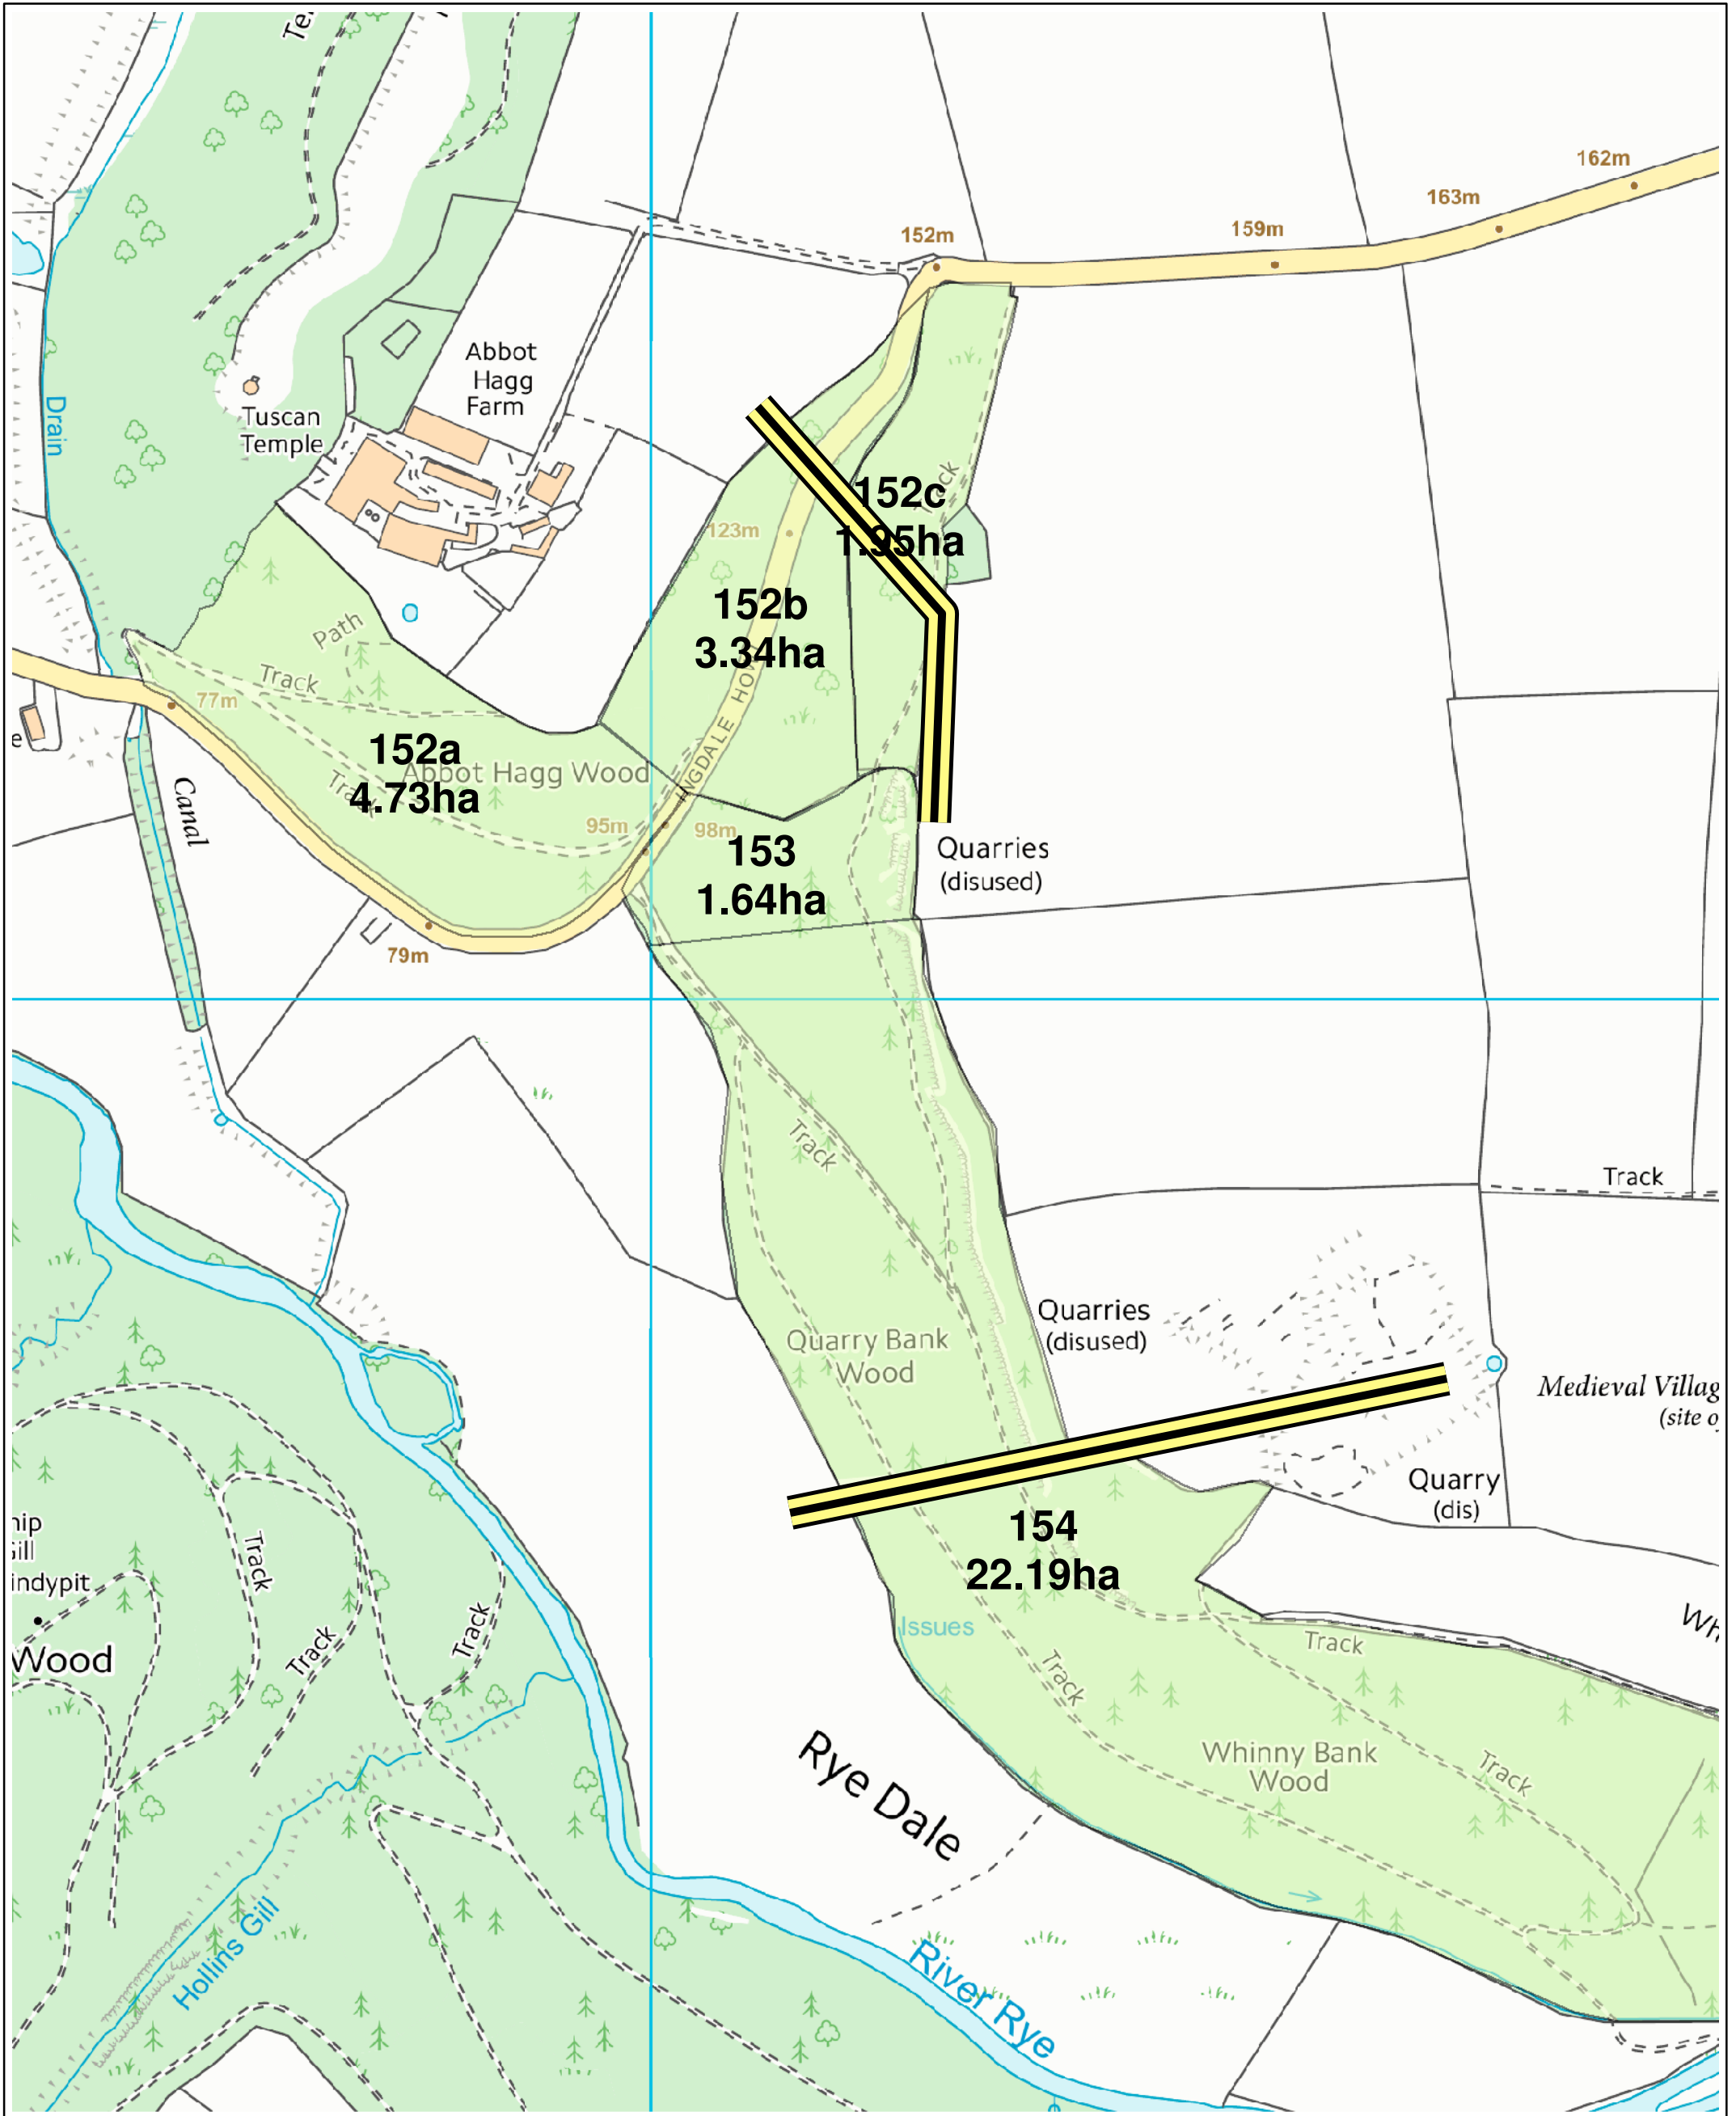

# Duncombe Park Estate

**Legend**

- Powerlines
- Duncombe cpts

**Map 5b Powerlines and rides**

1:4,075