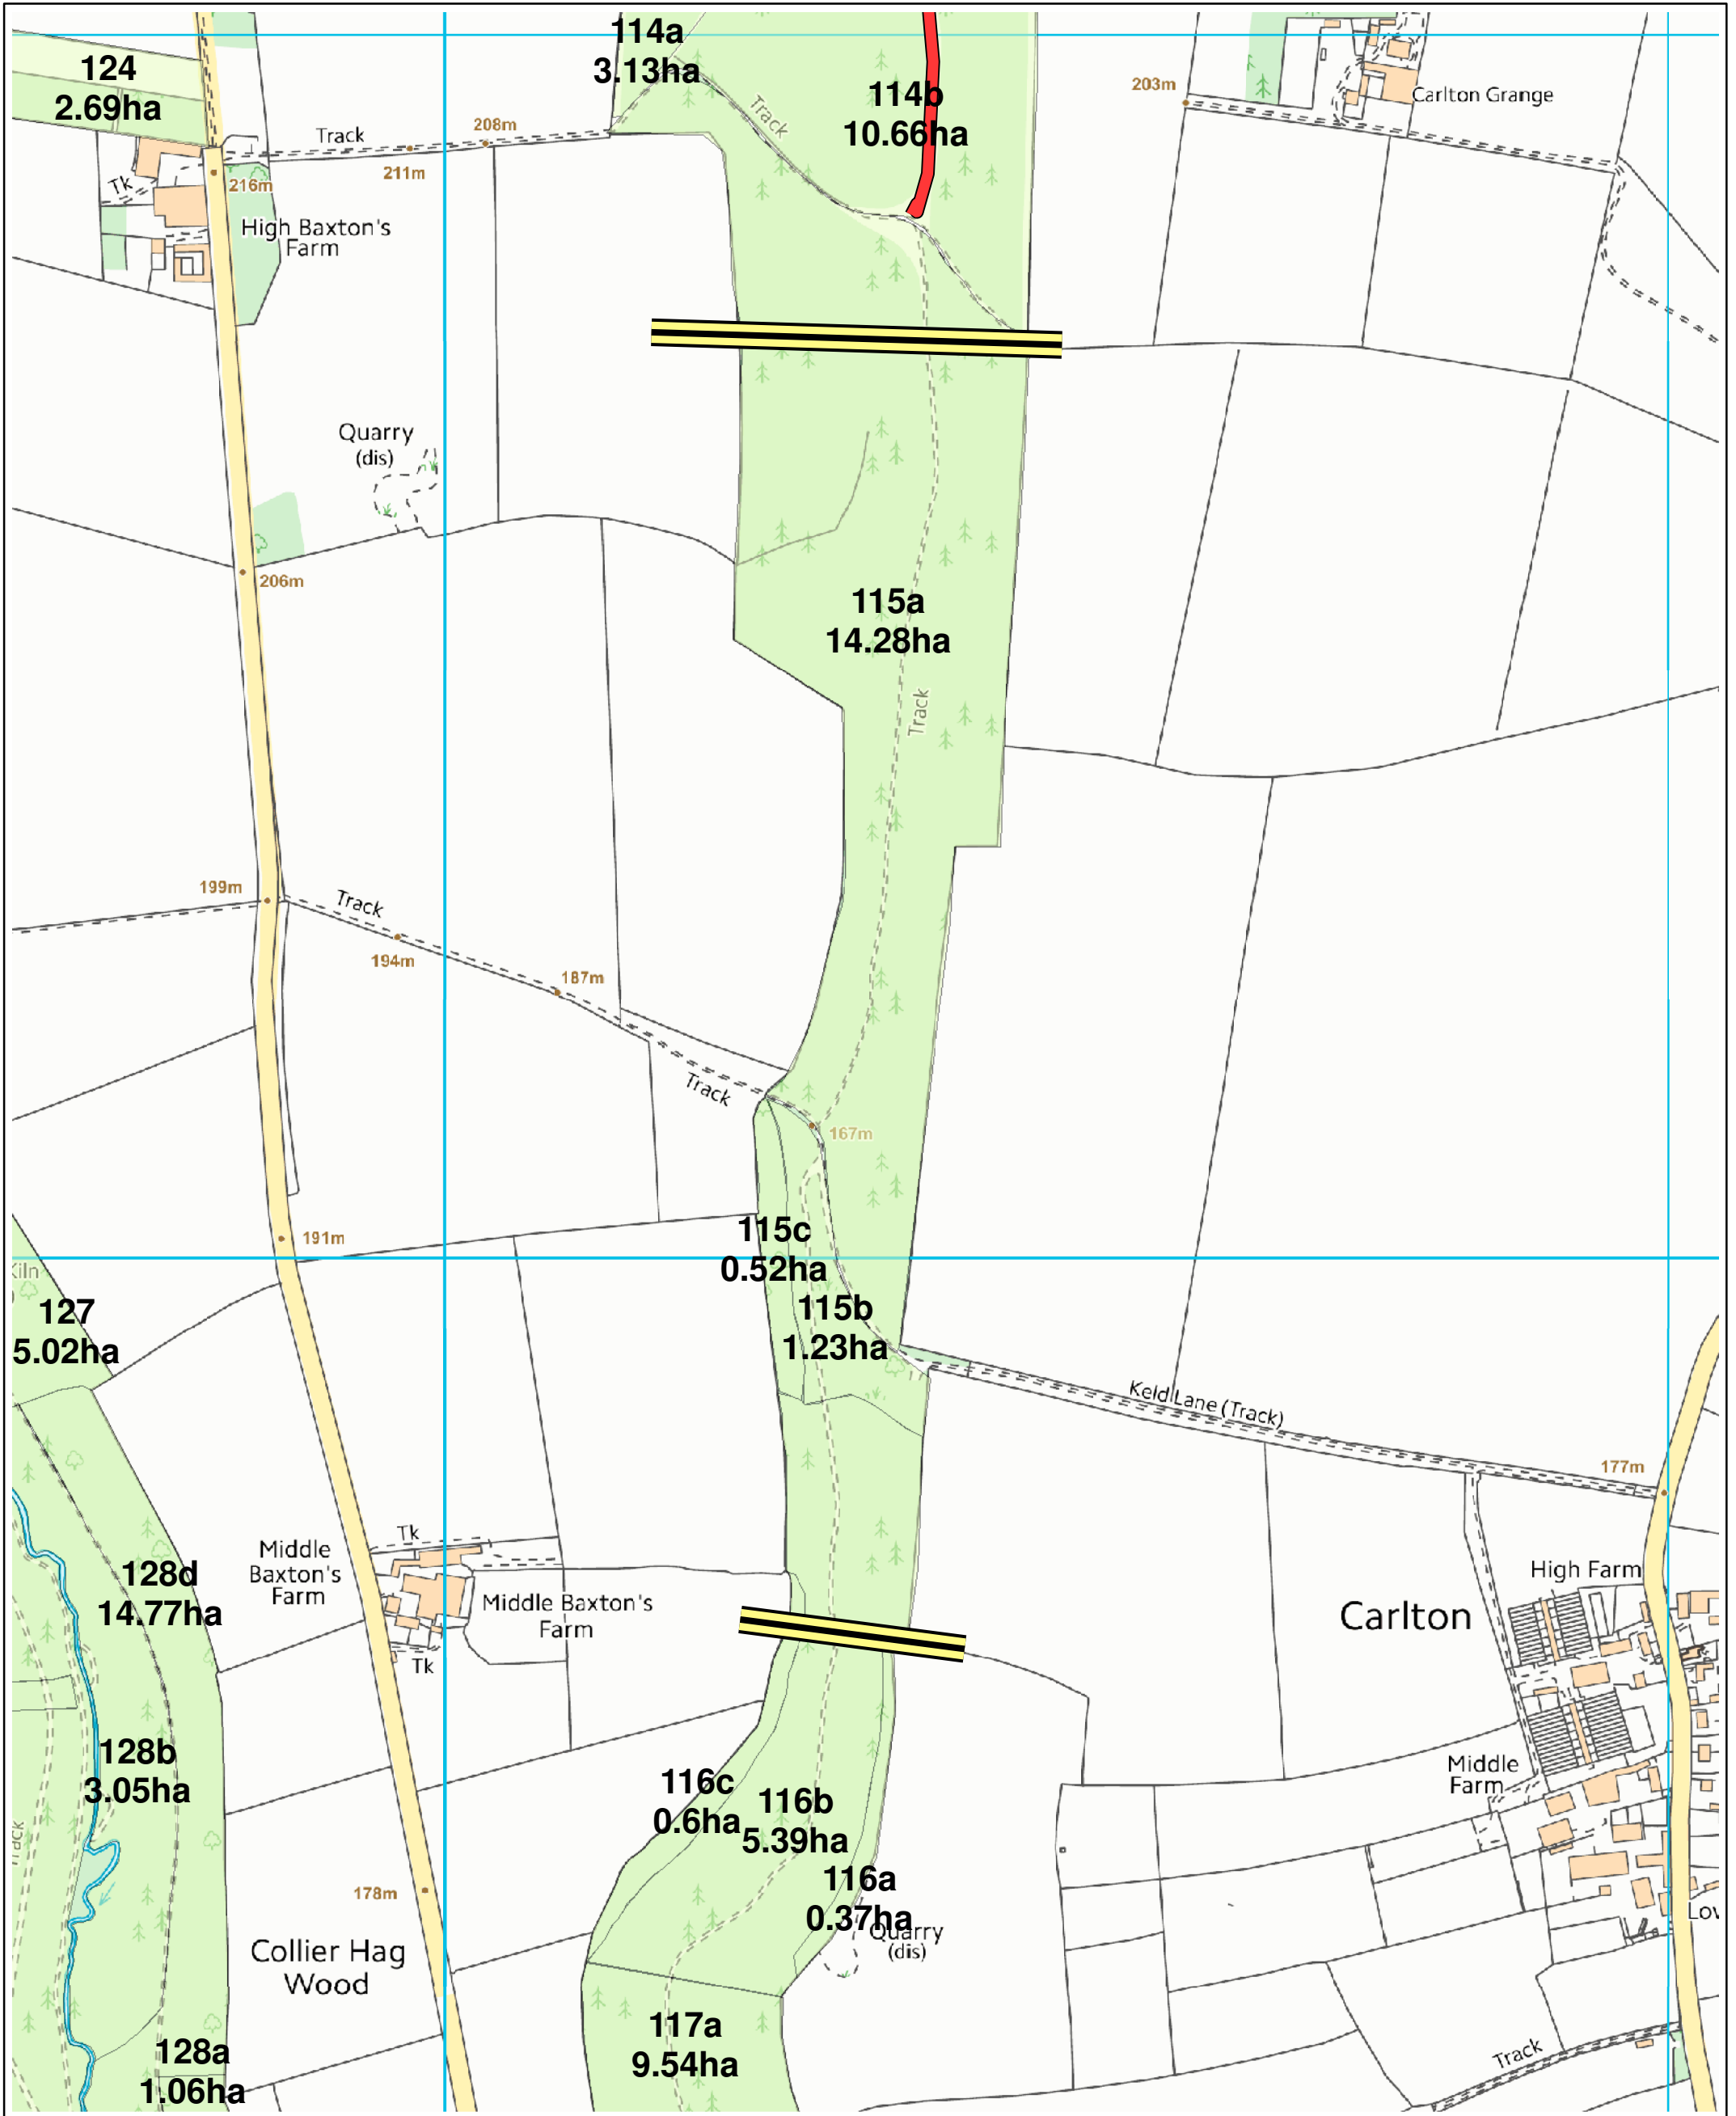

Duncombe Park Estate

Legend

- Powerlines
- Duncombe cpts

Map 5c Powerlines and rides

1:5,000