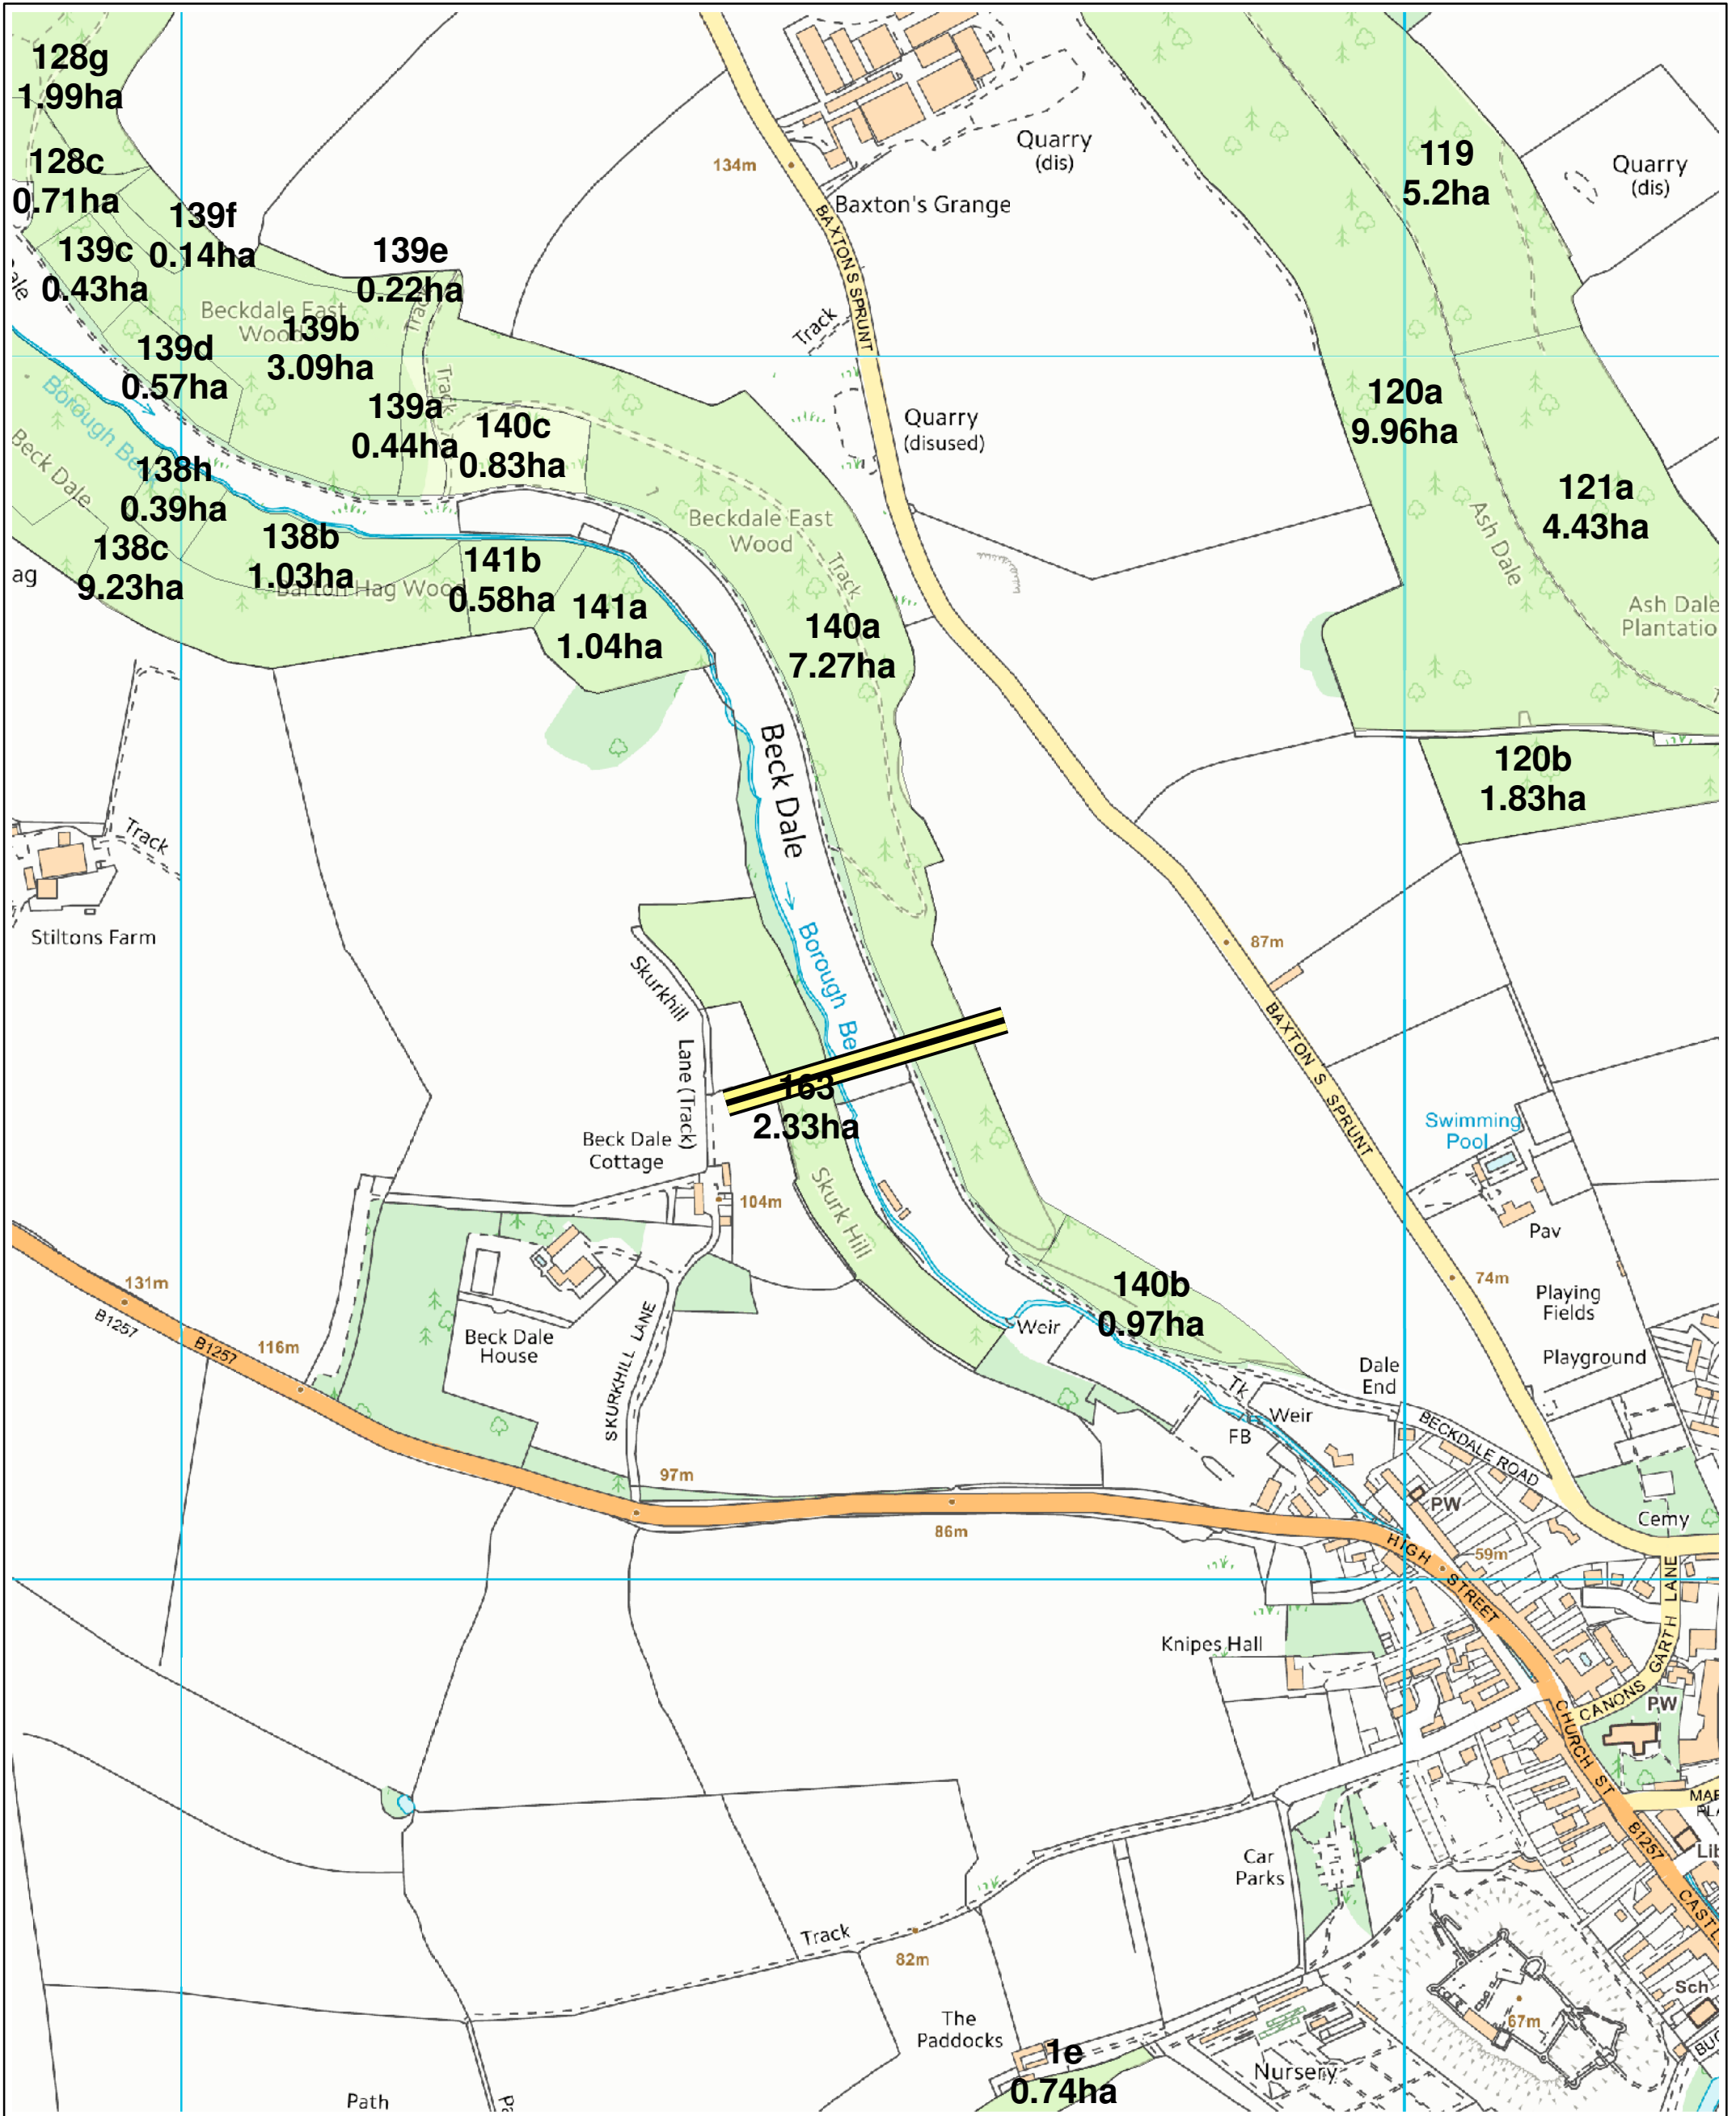

Duncombe Park Estate

Legend

- Powerlines
- Duncombe cpts

Map 5e Powerlines and rides

1:5,000