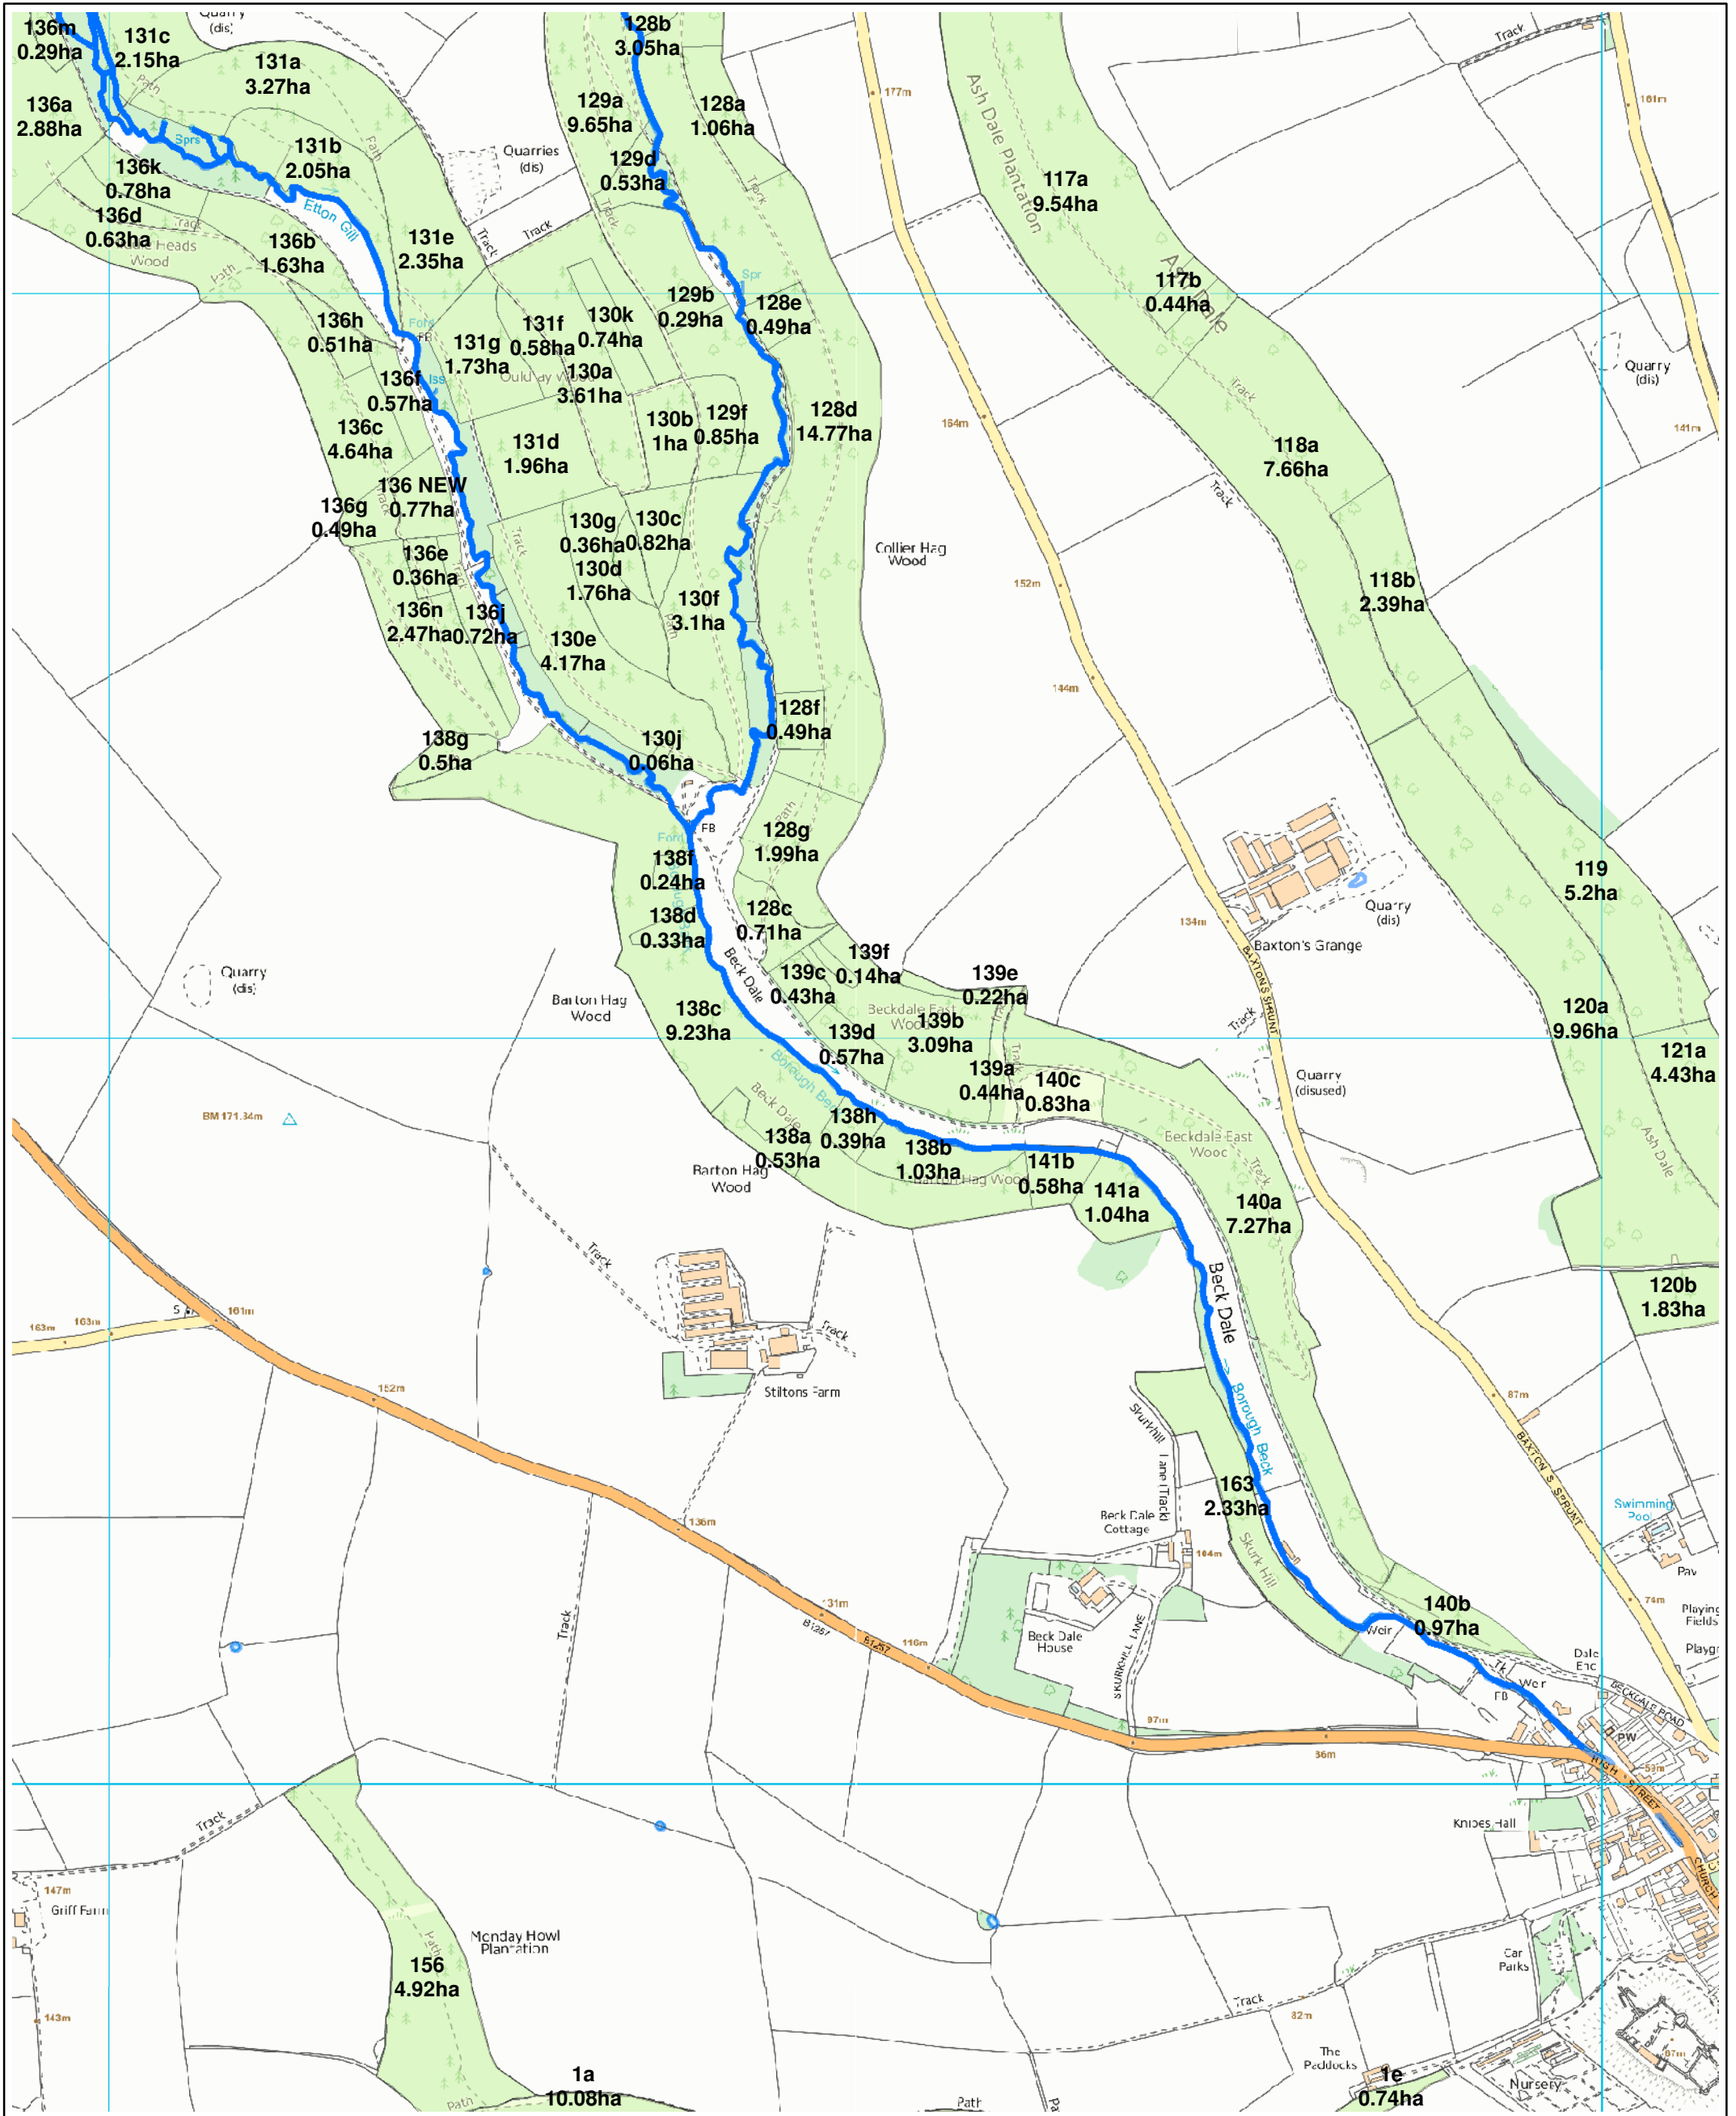

# Duncombe Park Estate

**Legend**

- Duncombe opts
- Watercourses

Map 5g Water features

1:8,199