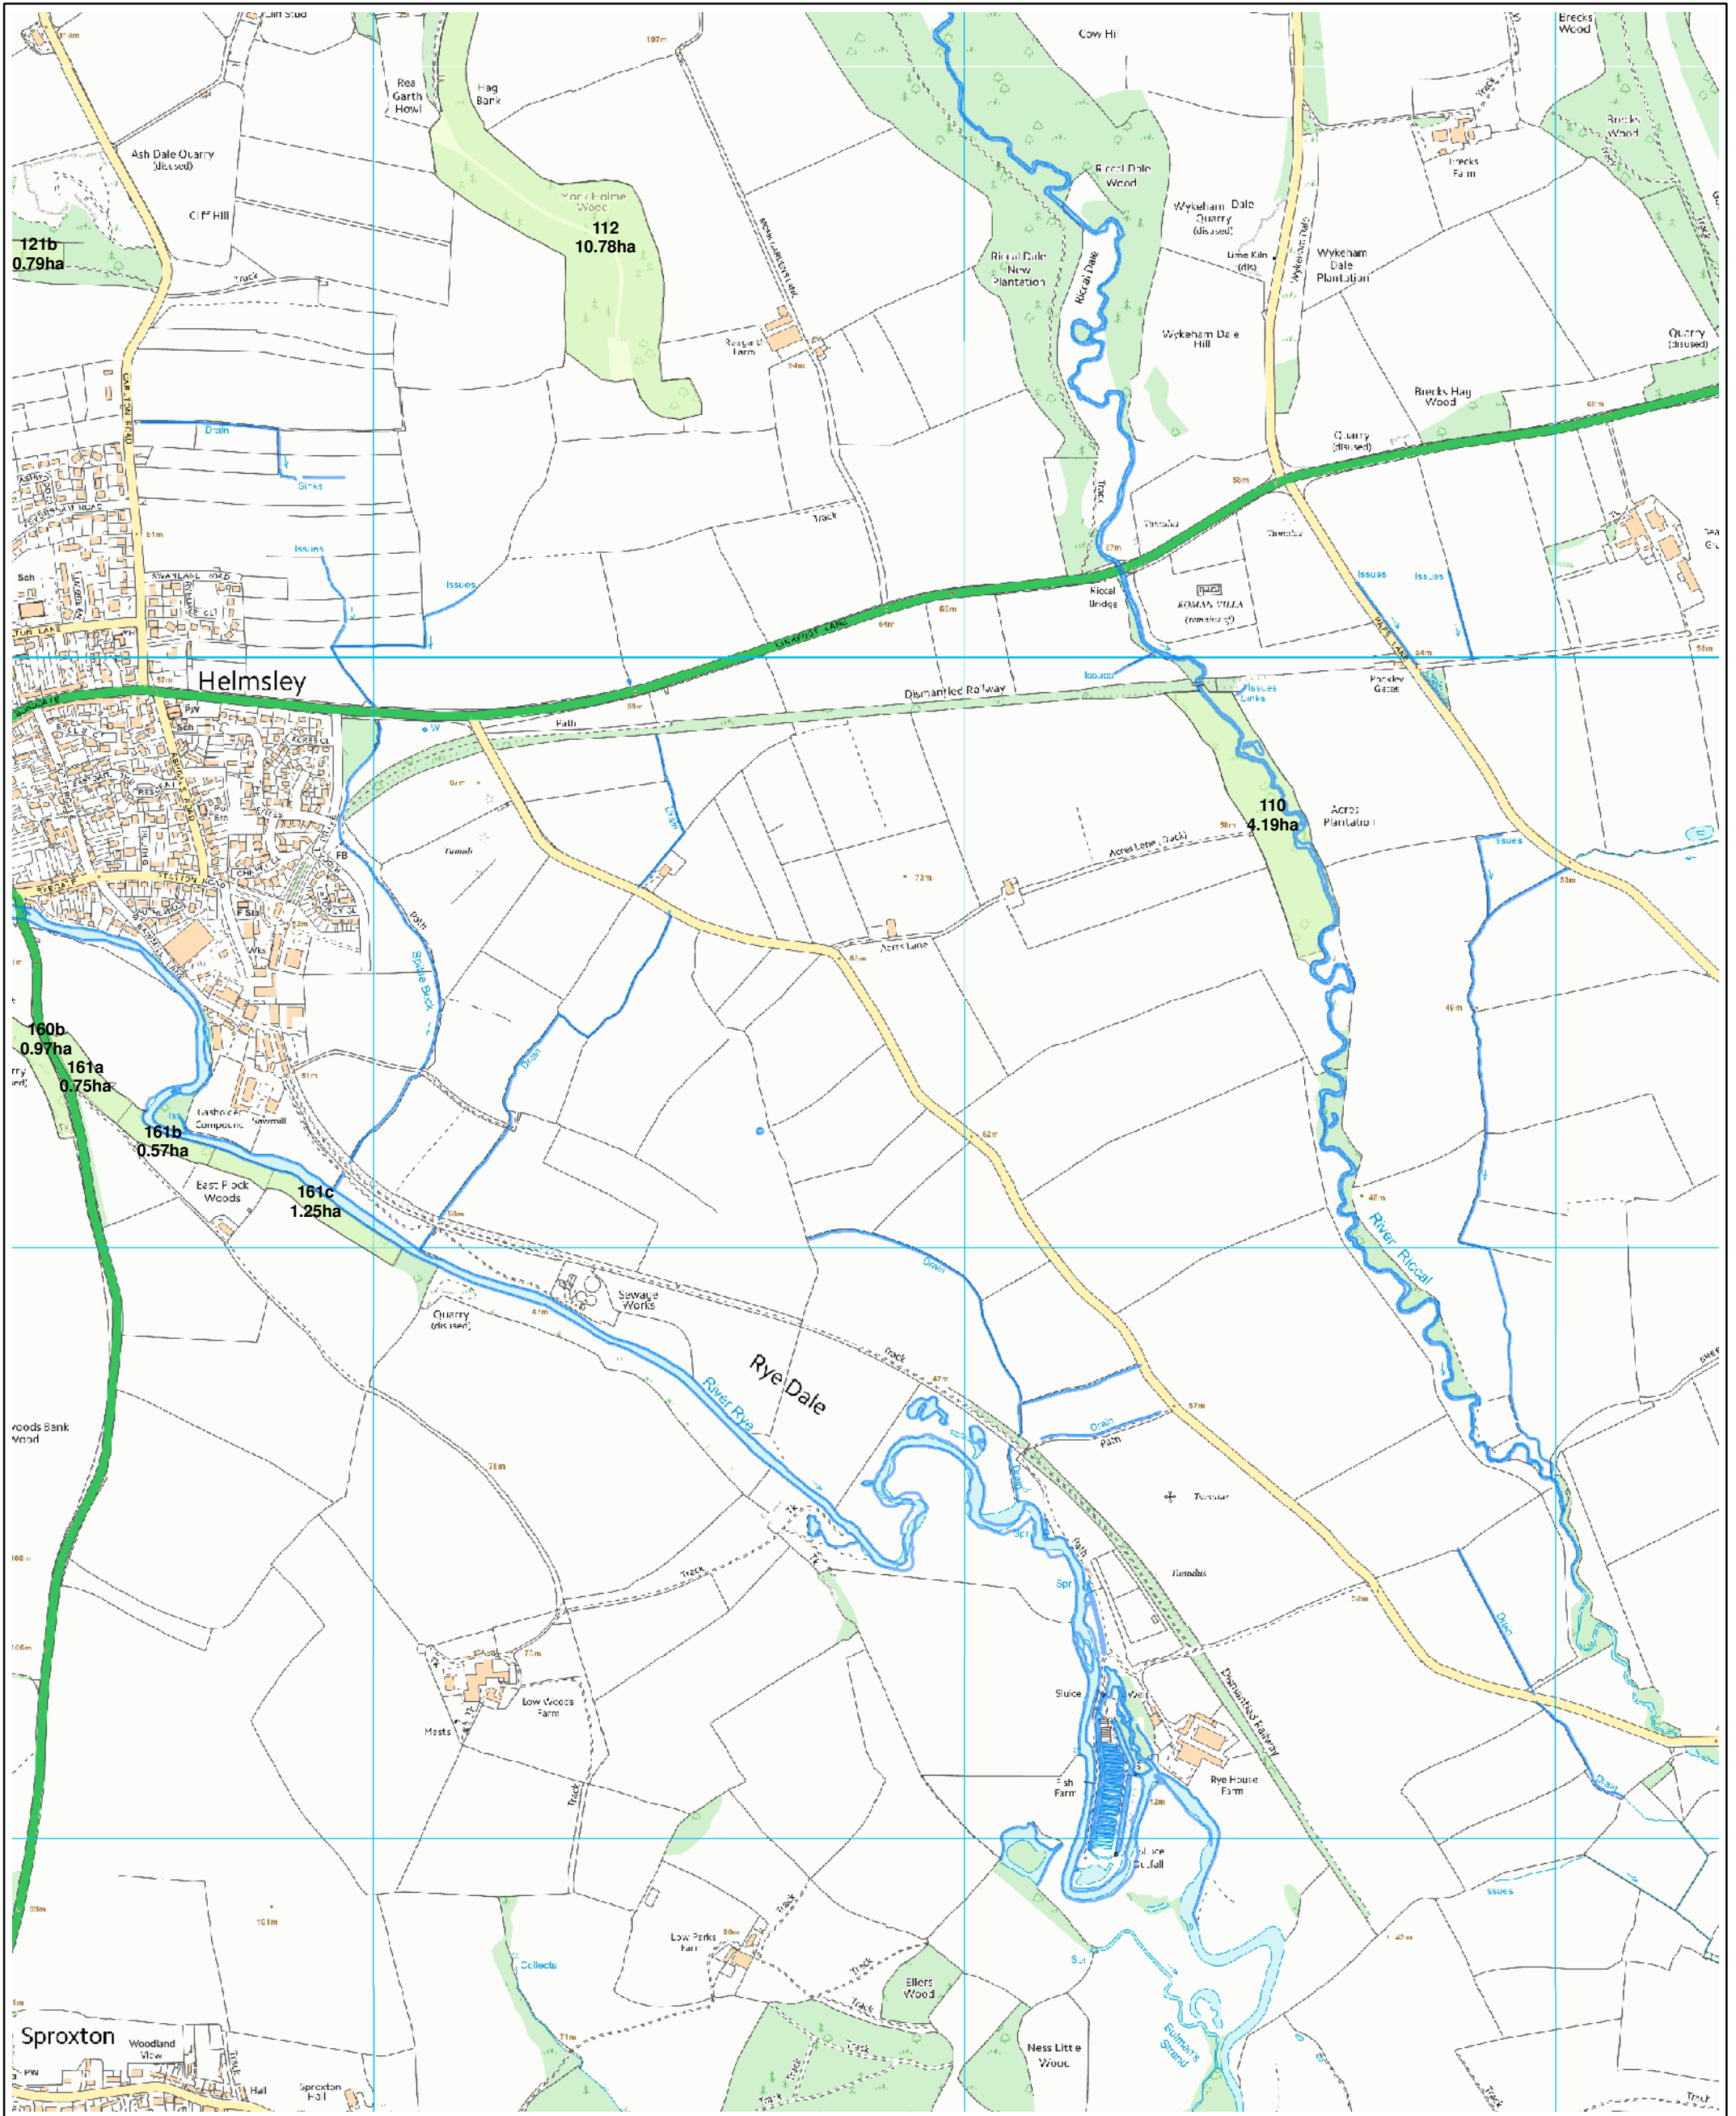

# Duncombe Park Estate

**Legend**

- Duncombe opts
- Watercourses

Map 5h Water features

1:10,348