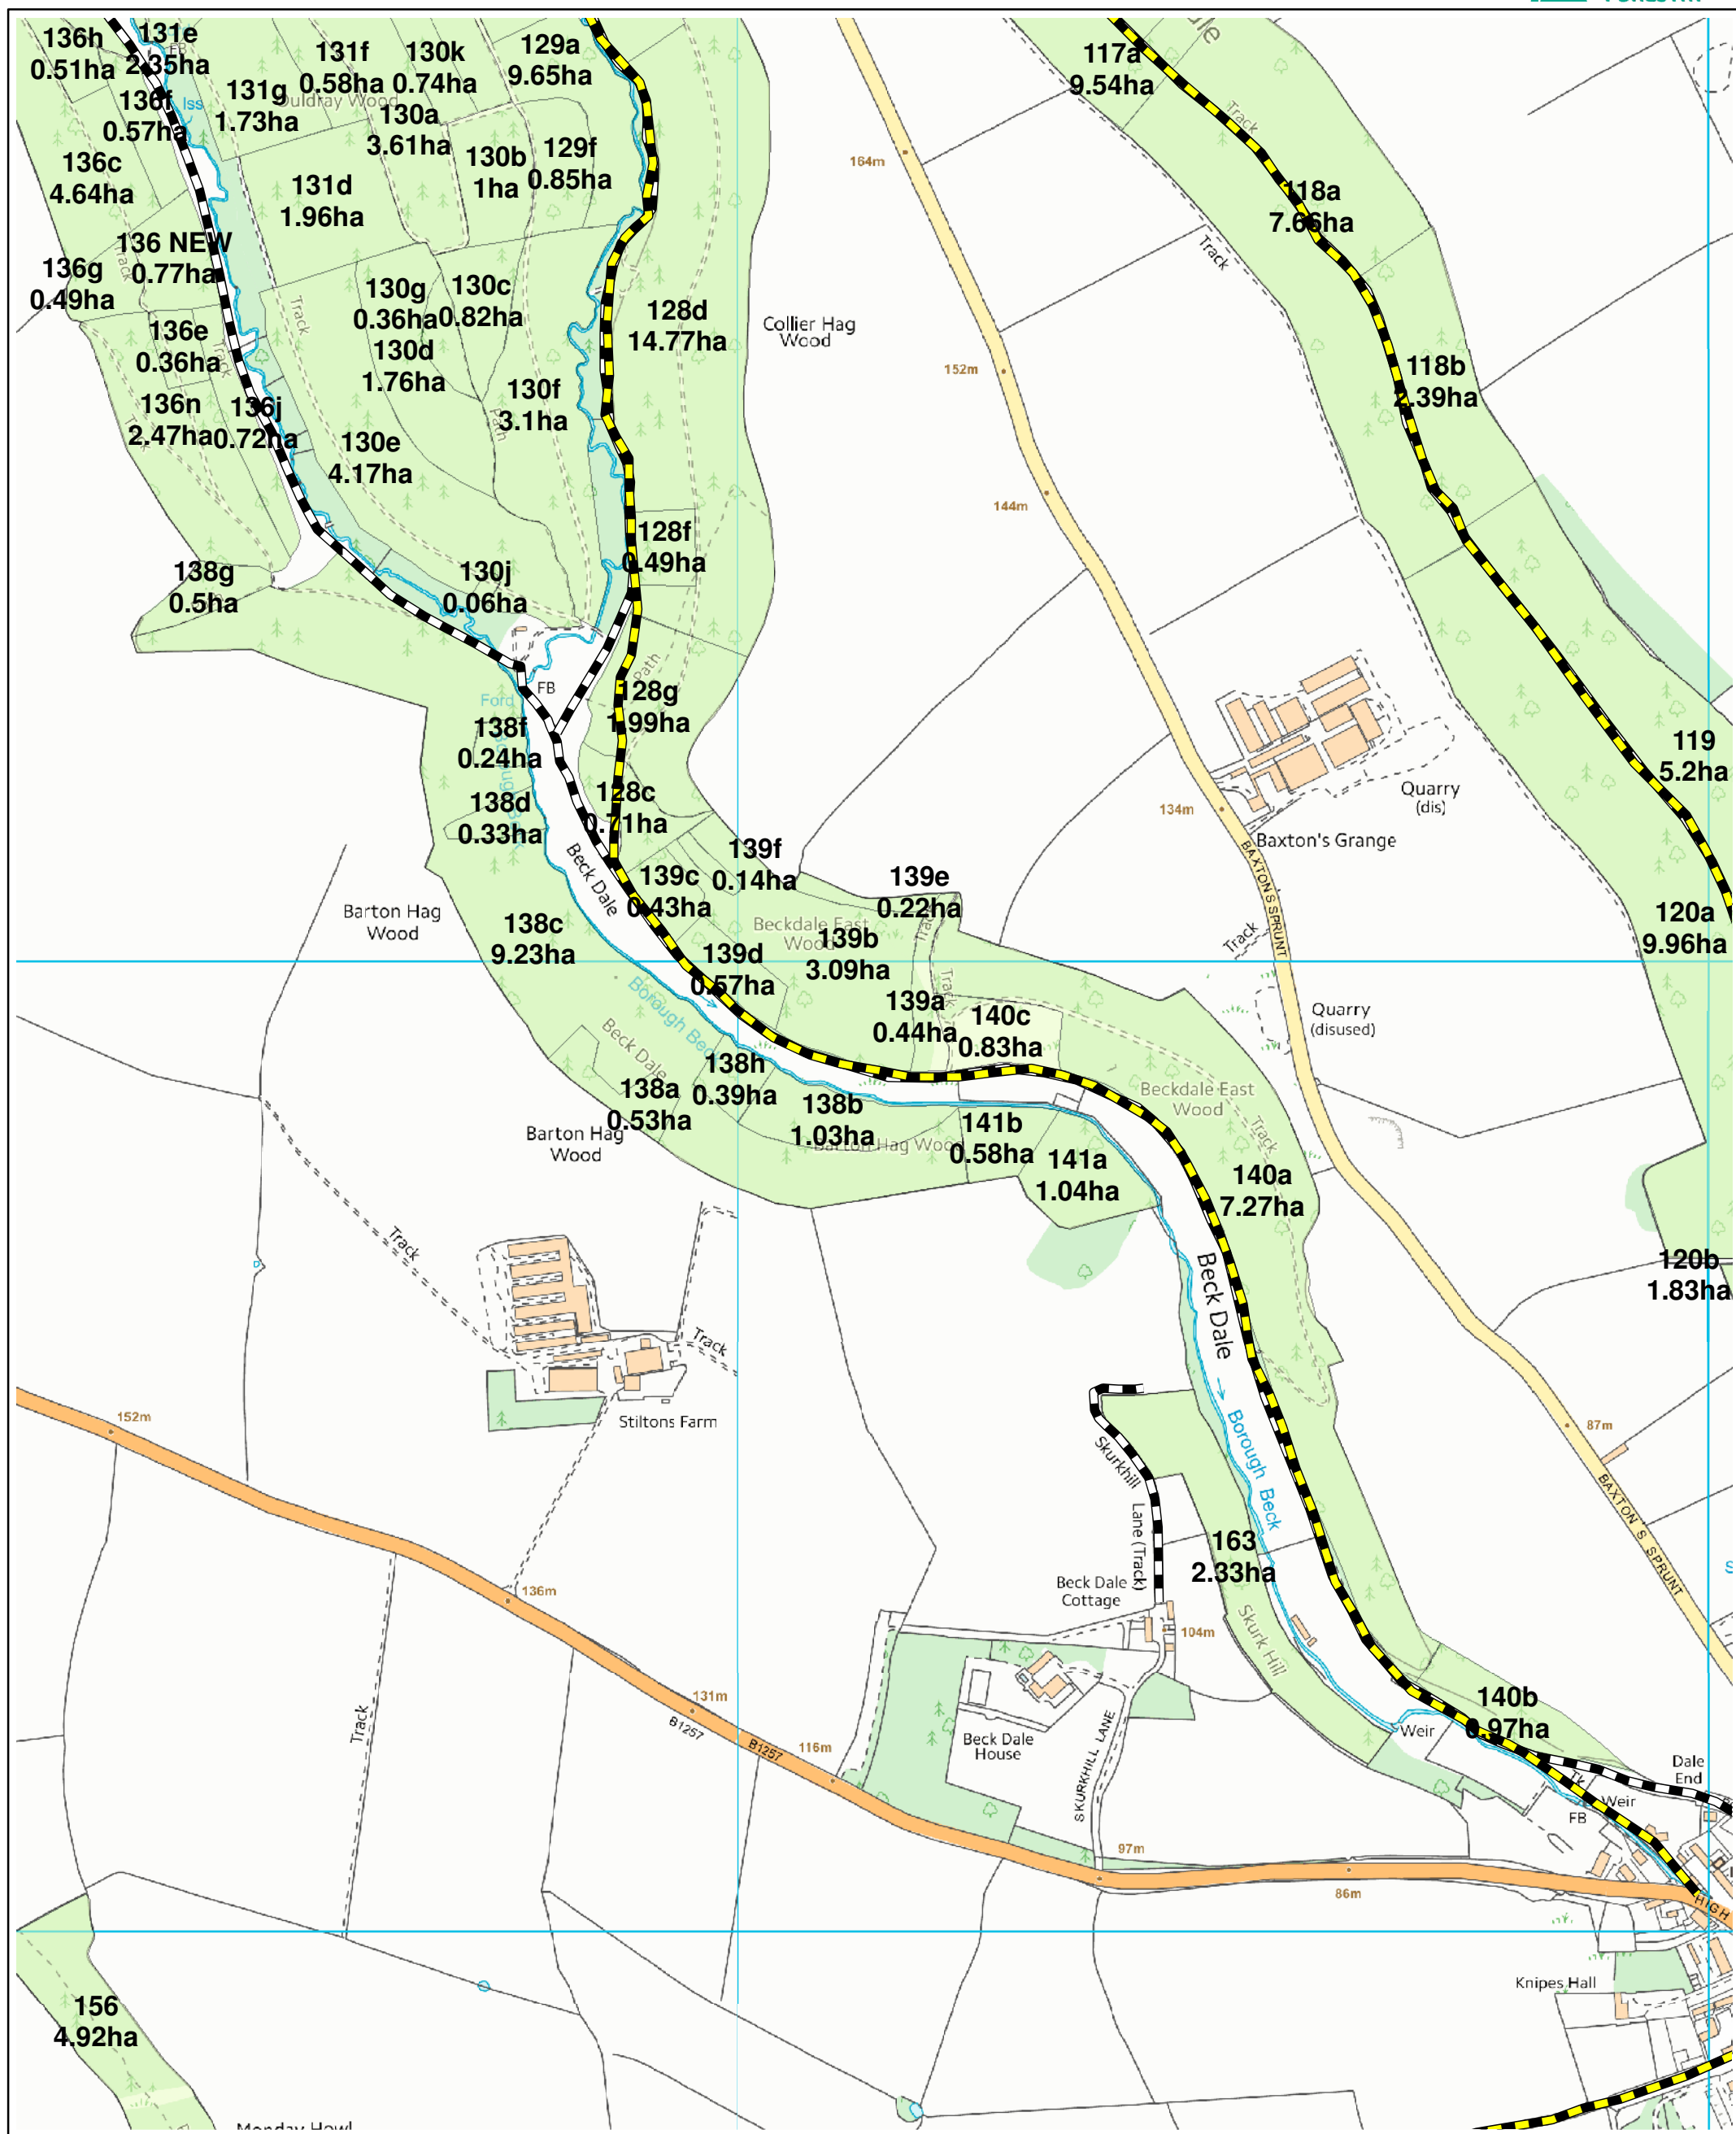

# Duncombe Park Estate

**Legend**

- Duncombe cpts
- Access and Tracks
- Public footpaths

Map 6c Beckdale (lower) Access

1:6,338