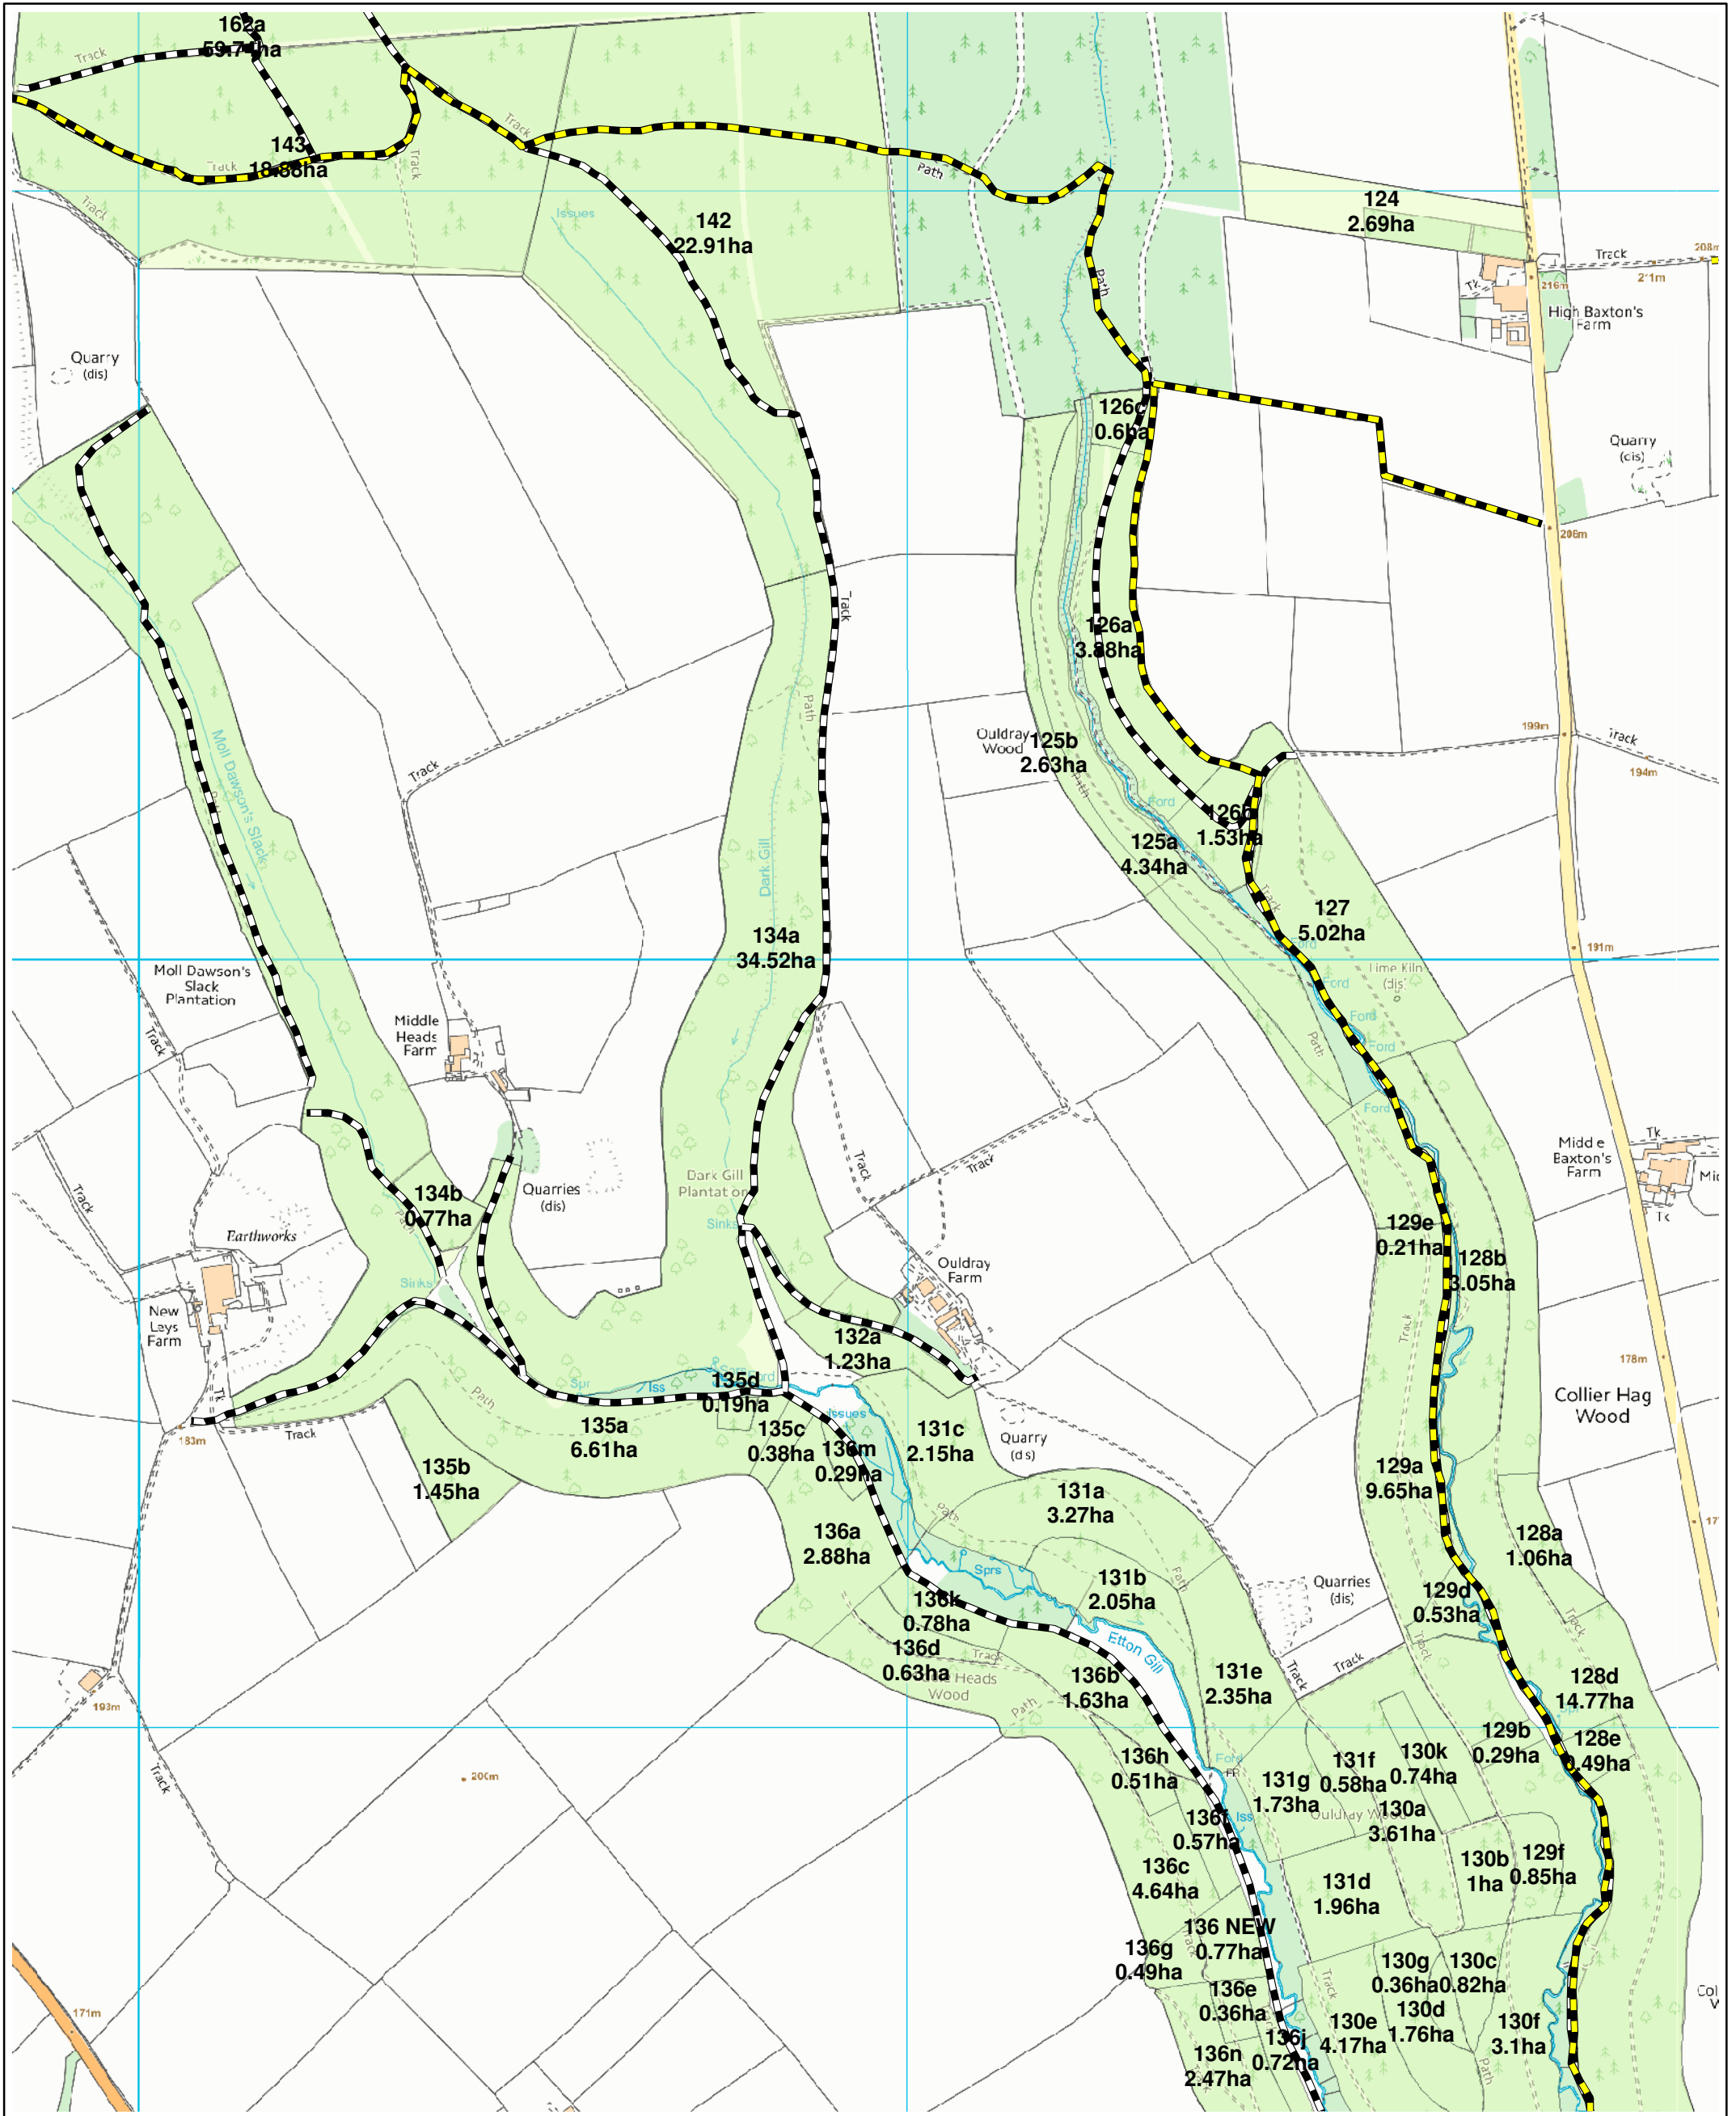

Duncombe Park Estate

Legend

- Duncombe cpts
- Access and Tracks
- Public footpaths

Map 6d Beckdale (upper) Access

1:7,953