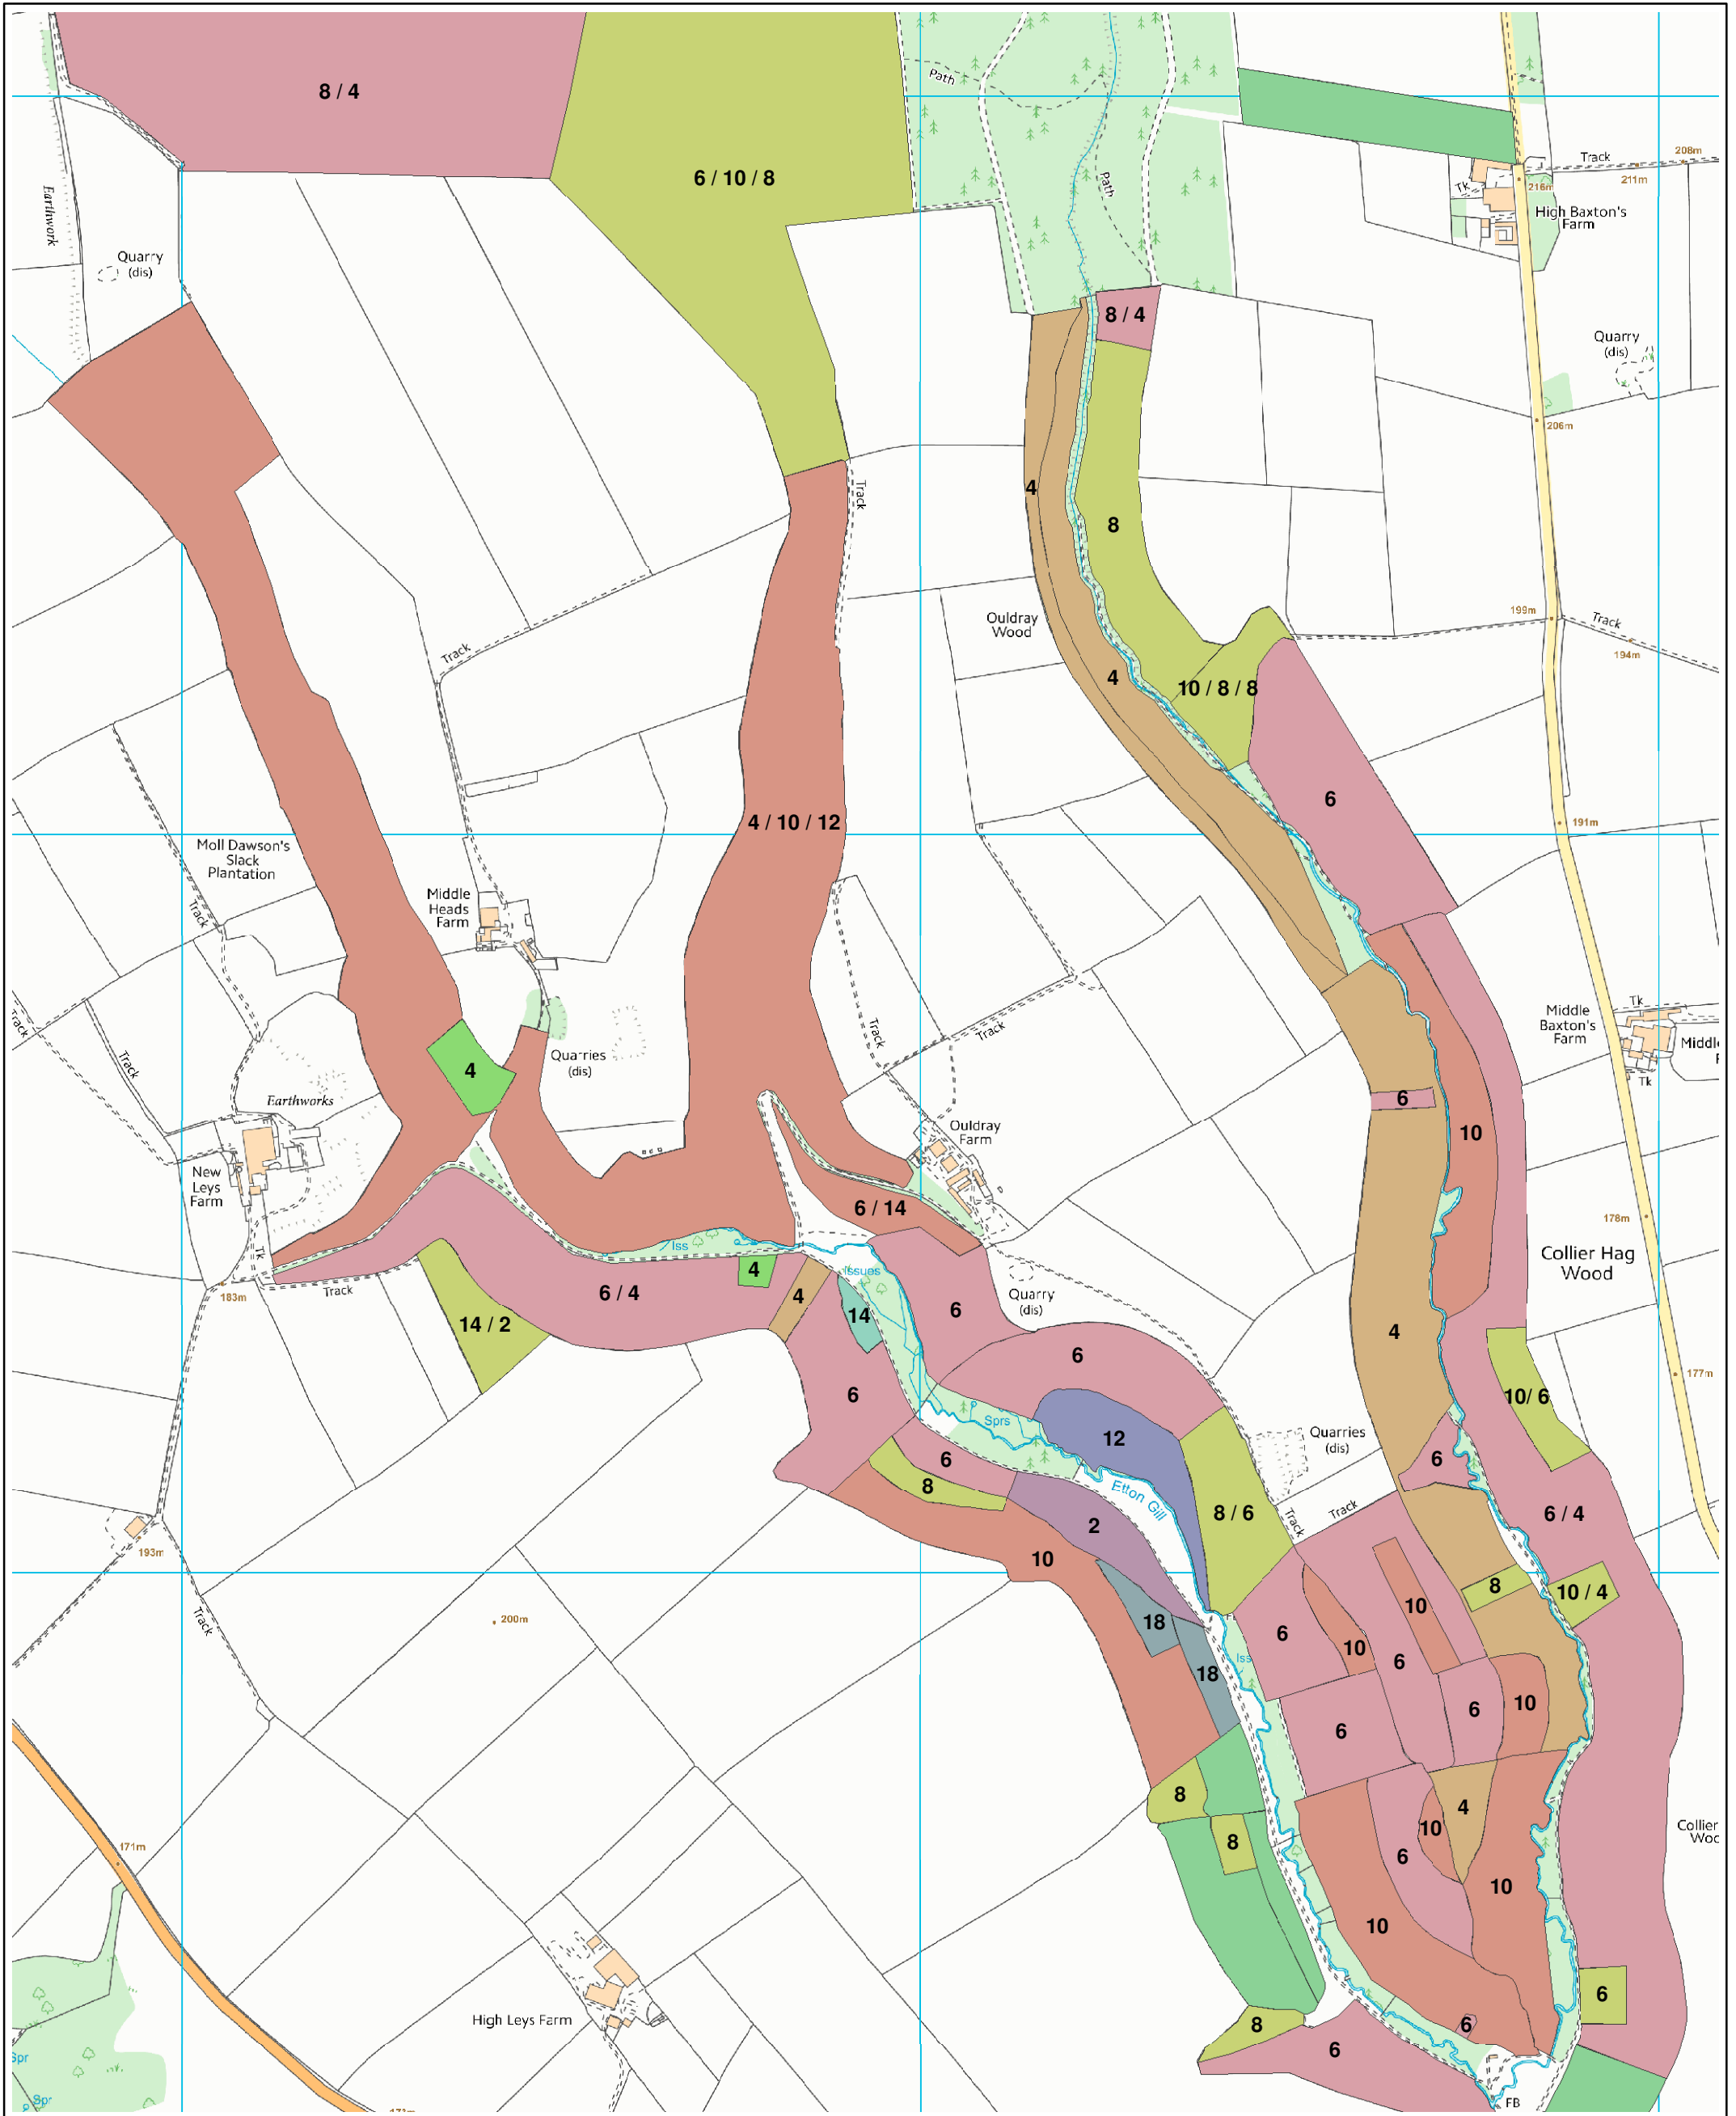

## Legend

Duncombe Yield Class	Ave_YC	4	8	14
<all other values>	0	5	10	18
	2	6	12	

Map 11c Beckdale (upper)  
Yield Class distribution

1:8,283