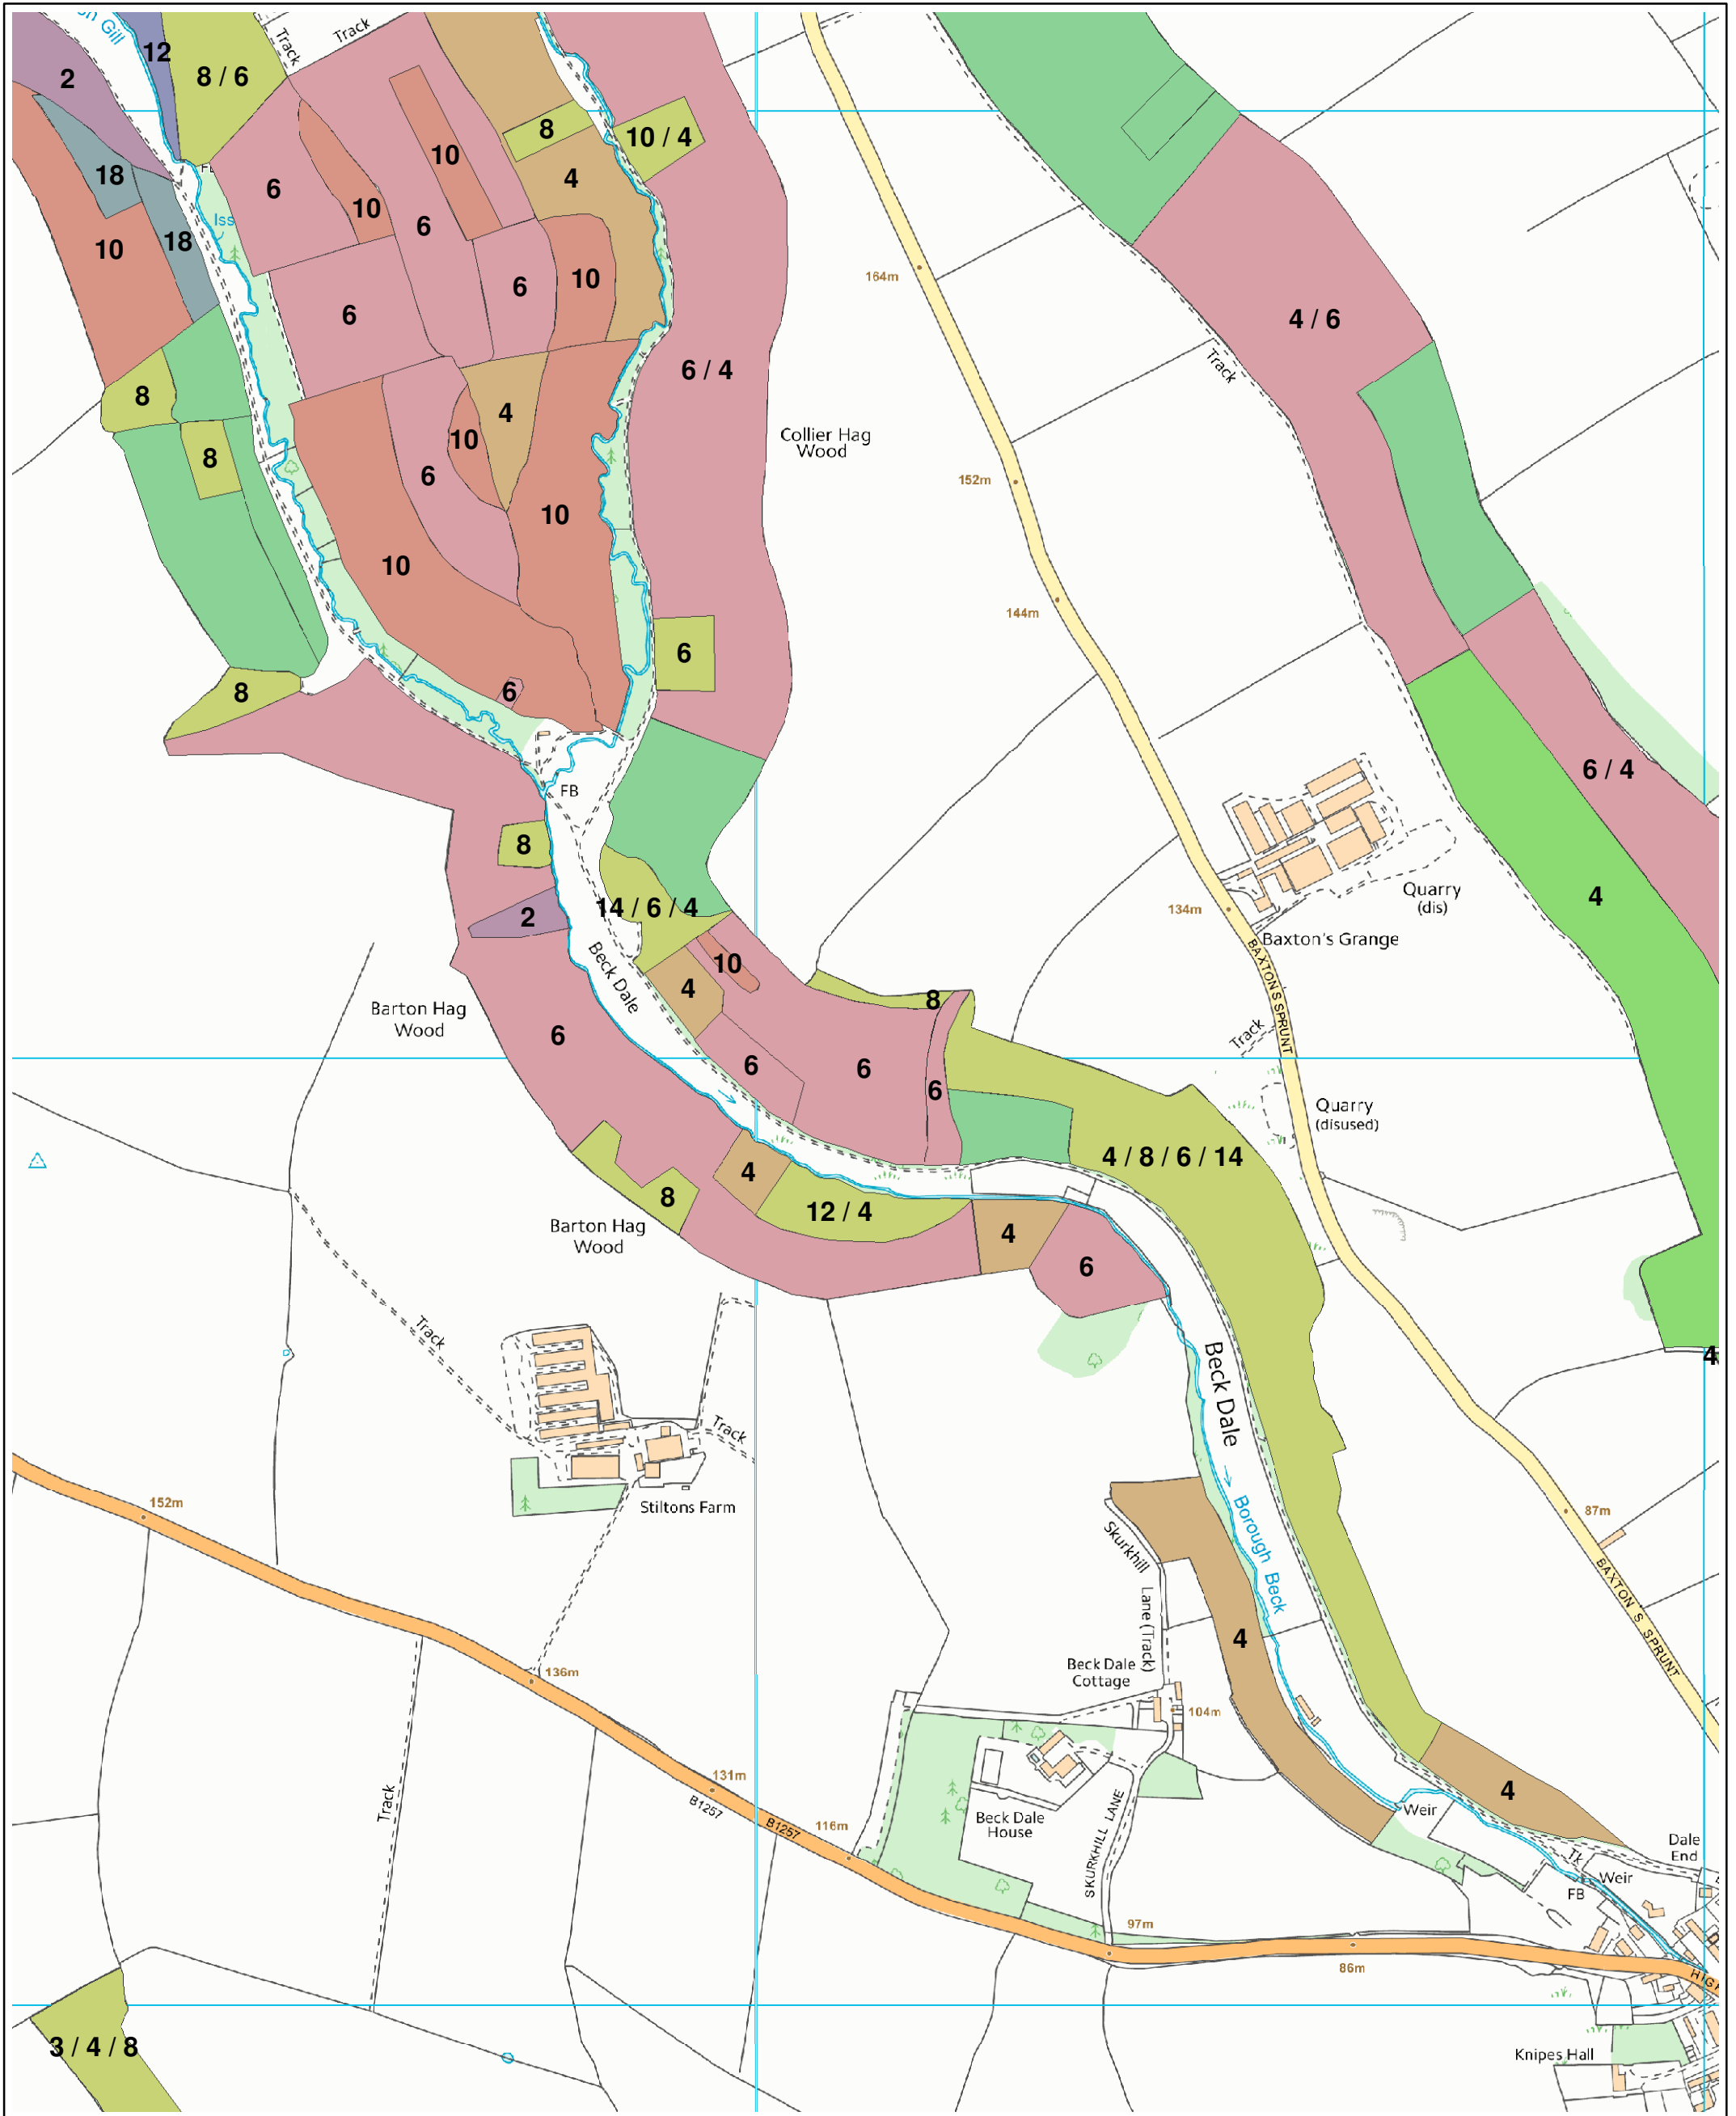

### Legend

Duncombe Yield Class	Ave_YC	4	8	14
<all other values>	0	5	10	18
	2	6	12	

Map 11d Beckdale (lower)  
Yield Class distribution

1:6,454