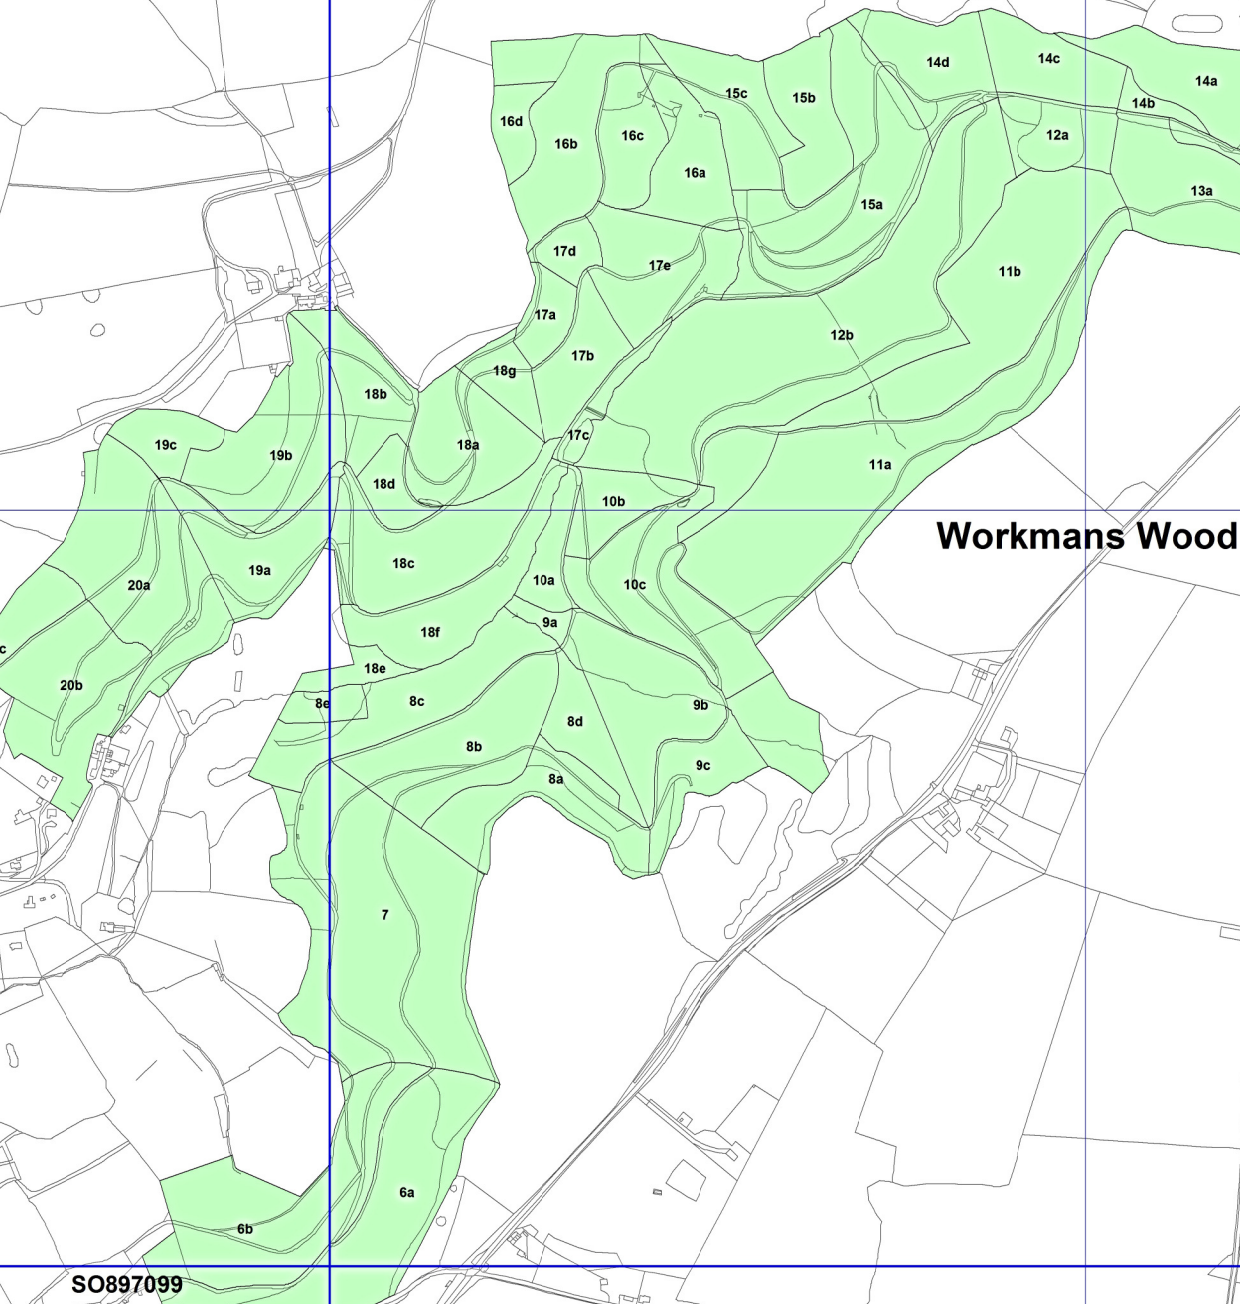

Ebworth Estate Woodlands Management Plan 2015 to 2035

Map 1: Compartments & Wood Names

Lords and Ladies Wood