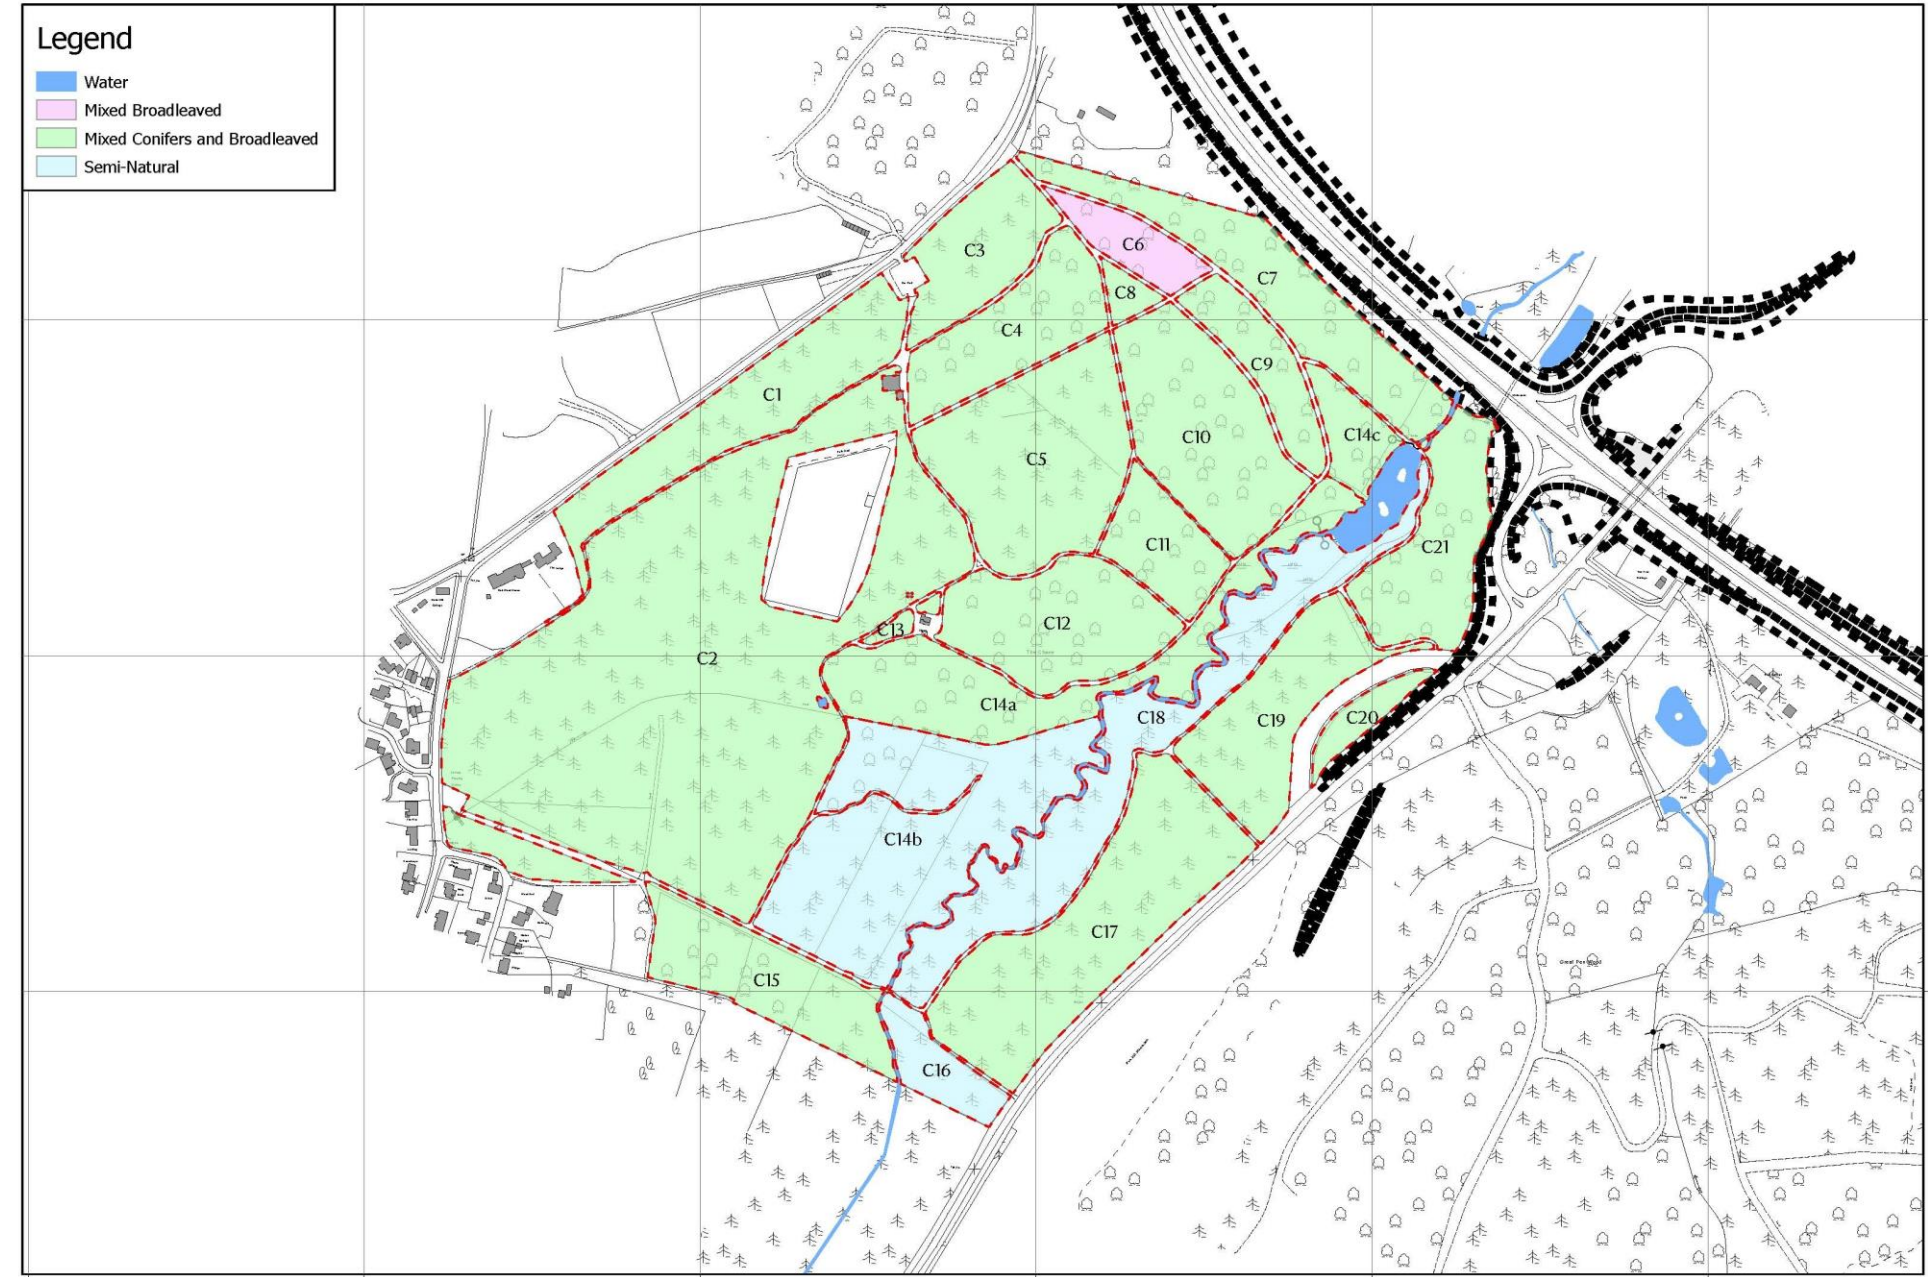

Hampshire Woodland Management Plan - Foxbury - Compartments and Woodland type

# Legend

- Water
- Mixed Broadleaved
- Mixed Conifers and Broadleaved
- Semi-Natural

Hampshire Woodland Management Plan - The Chase - Compartments and Woodland type

 Hampshire Woodland Management Plan - Wyne Estate - Compartments and Woodland type

 0 0.15 0.3 0.6 Km  
Scale: 1:10,000 at A3