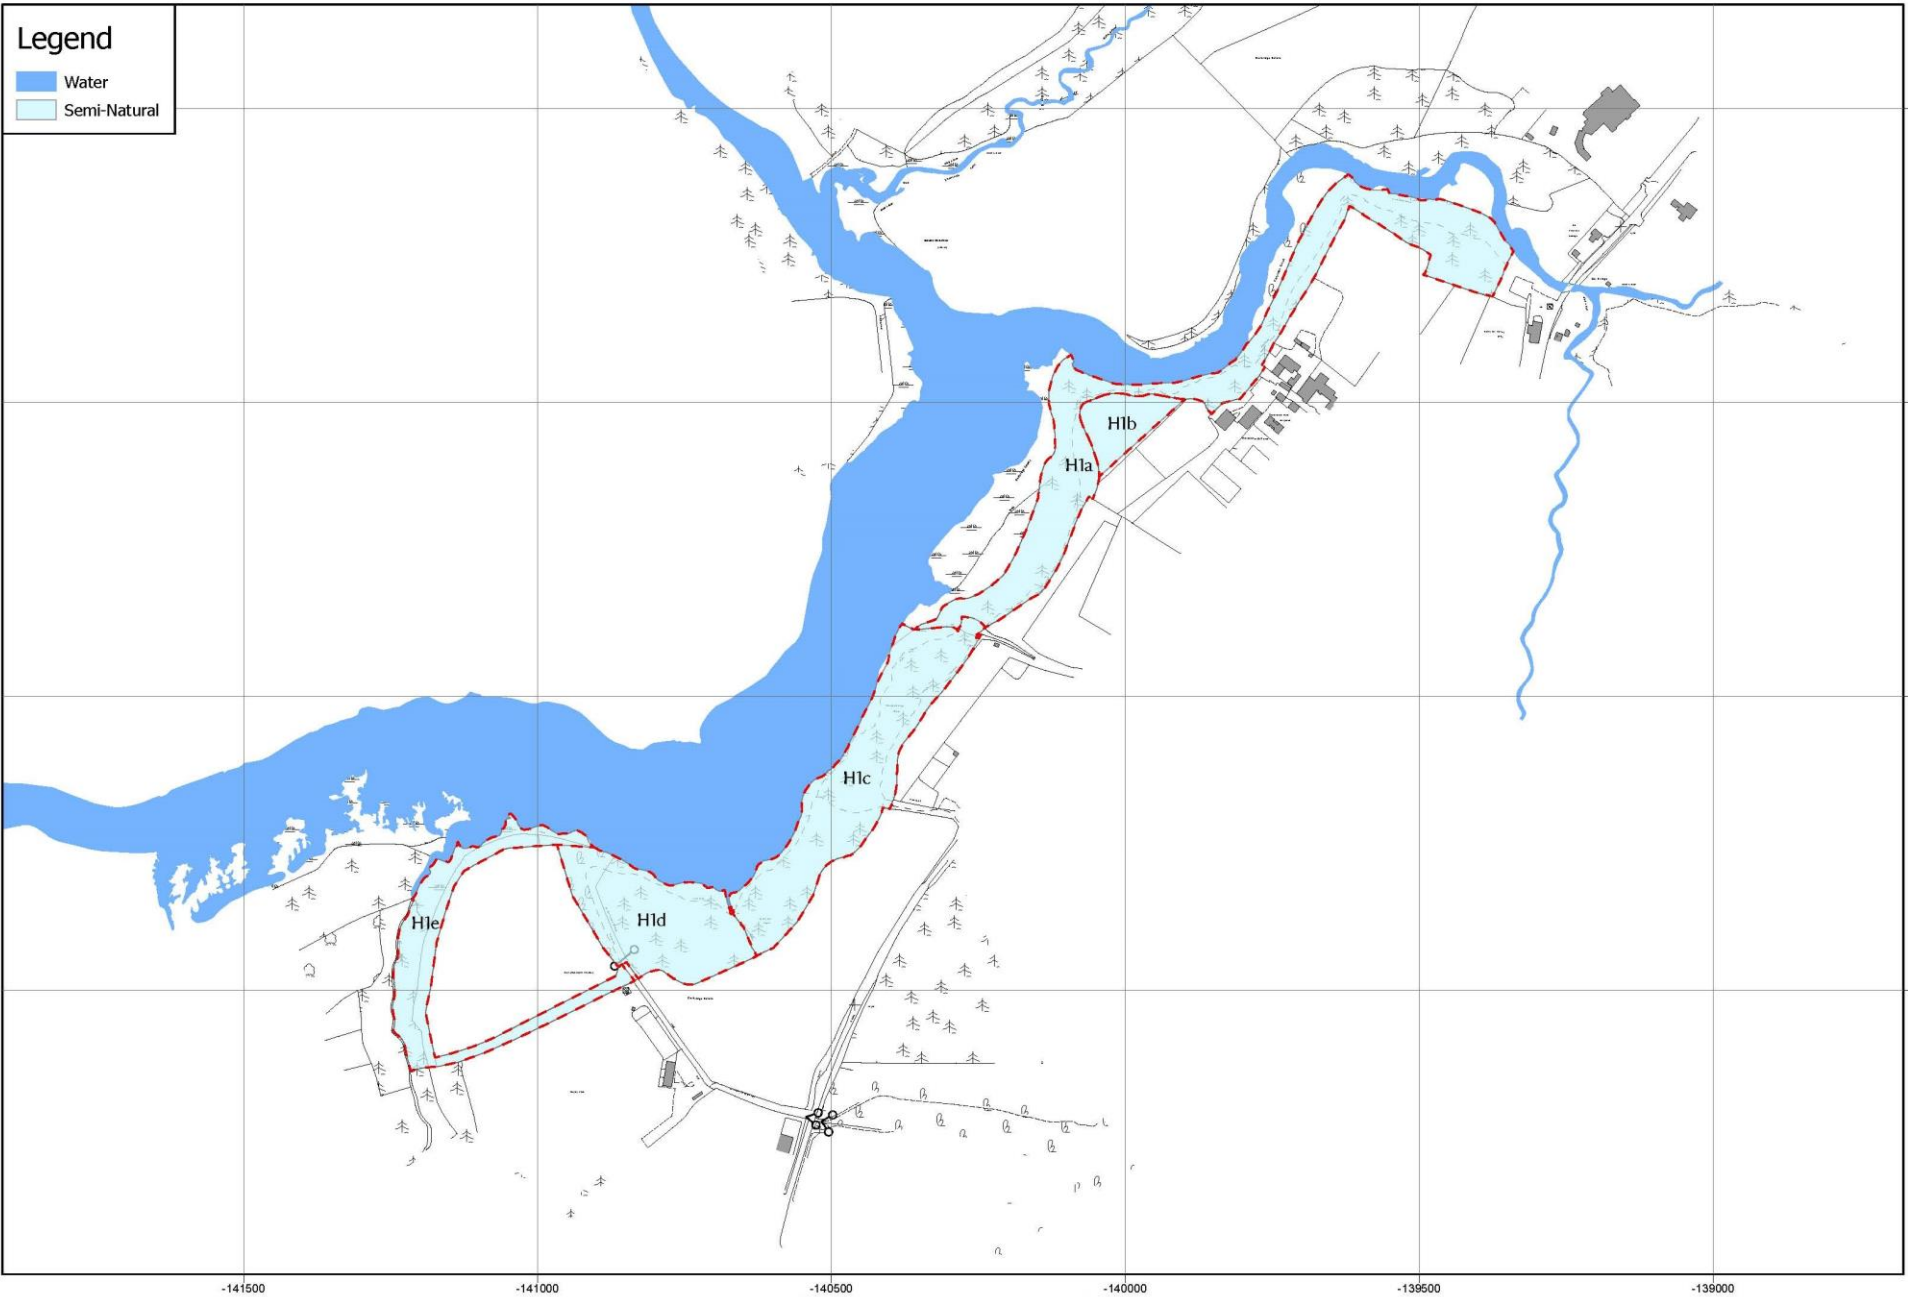

# Legend

- Water
- Mixed Broadleaved
- Mixed Conifers and Broadleaved
- Semi-Natural

Hampshire Woodland Management Plan - The Chase - Compartments and Woodland type

 Hampshire Woodland Management Plan - Wyne Estate - Compartments and Woodland type

 0 0.15 0.3 0.6 Km  
Scale: 1:10,000 at A3