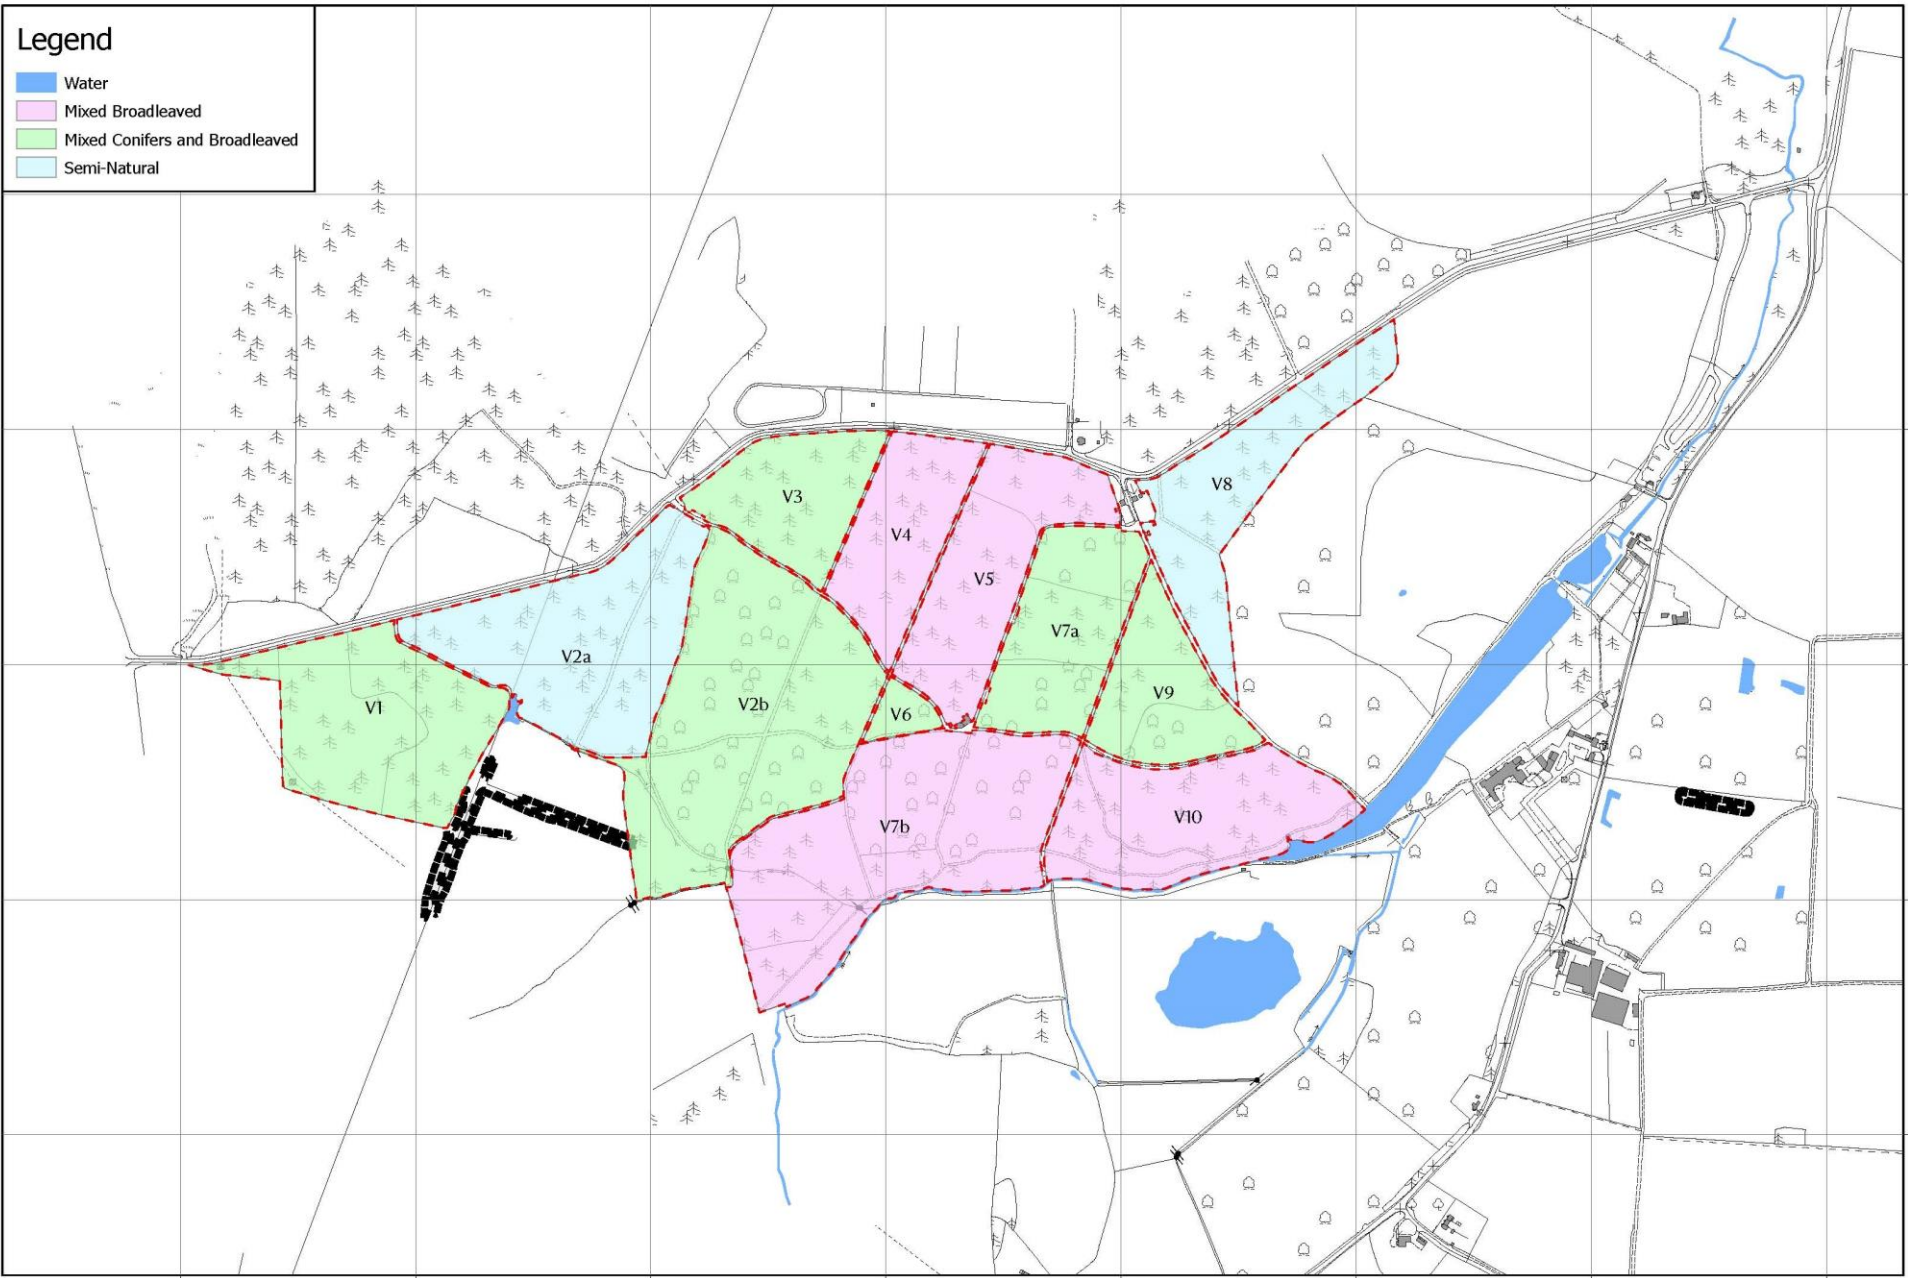

Hampshire Woodland Management Plan - Foxbury - Compartments and Woodland type

# Legend

- Water
- Mixed Broadleaved
- Mixed Conifers and Broadleaved
- Semi-Natural

Hampshire Woodland Management Plan - The Chase - Compartments and Woodland type

 Hampshire Woodland Management Plan - Wyne Estate - Compartments and Woodland type

 0 0.15 0.3 0.6 Km  
Scale: 1:10,000 at A3