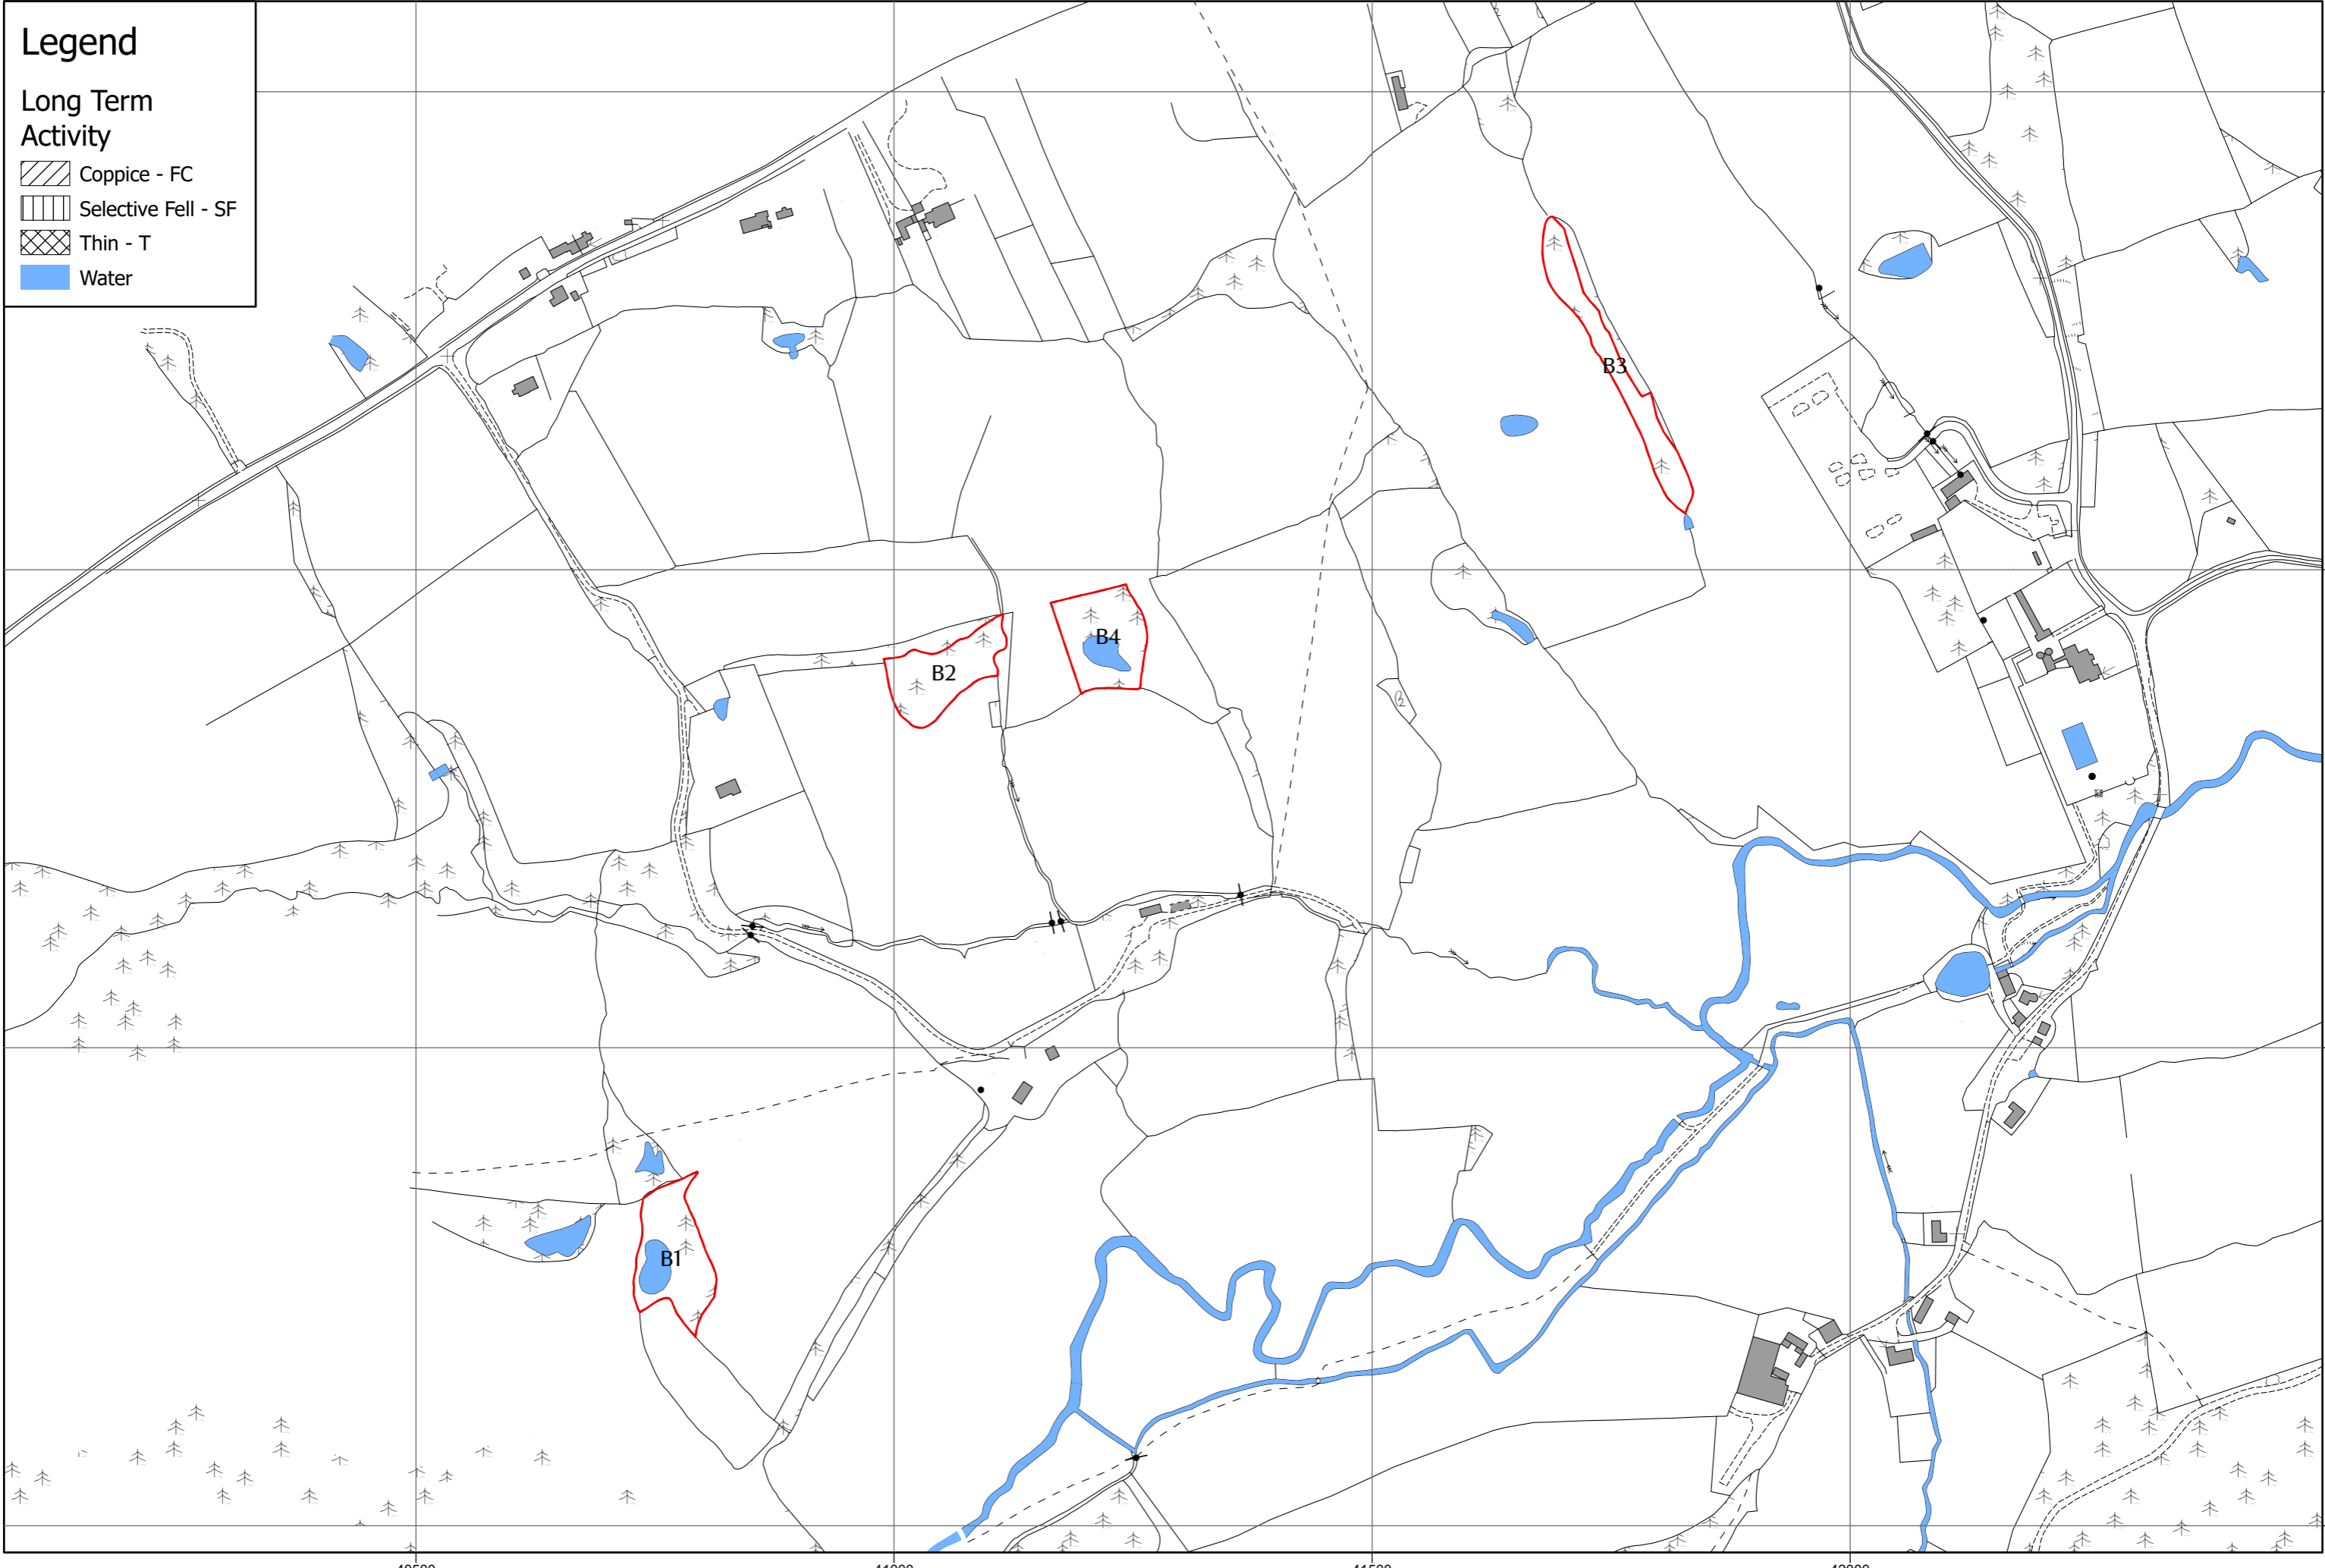

Legend

Long Term Activity

-  Coppice - FC
-  Selective Fell - SF
-  Thin - T
-  Water

MESK Woodland Management Plan - Bateman's - Long Term Activity

Legend

Long Term Activity

-  Coppice - FC
-  Selective Fell - SF
-  Thin - T
-  Water

Legend

Long Term Activity

-  Coppice - FC
-  Selective Fell - SF
-  Thin - T
-  Water

MESK Woodland Management Plan - Cobham Woods - Long Term Activity

0 0.15 0.3 0.6 Km

Scale: 1:10,000 at A3

Legend

Long Term Activity