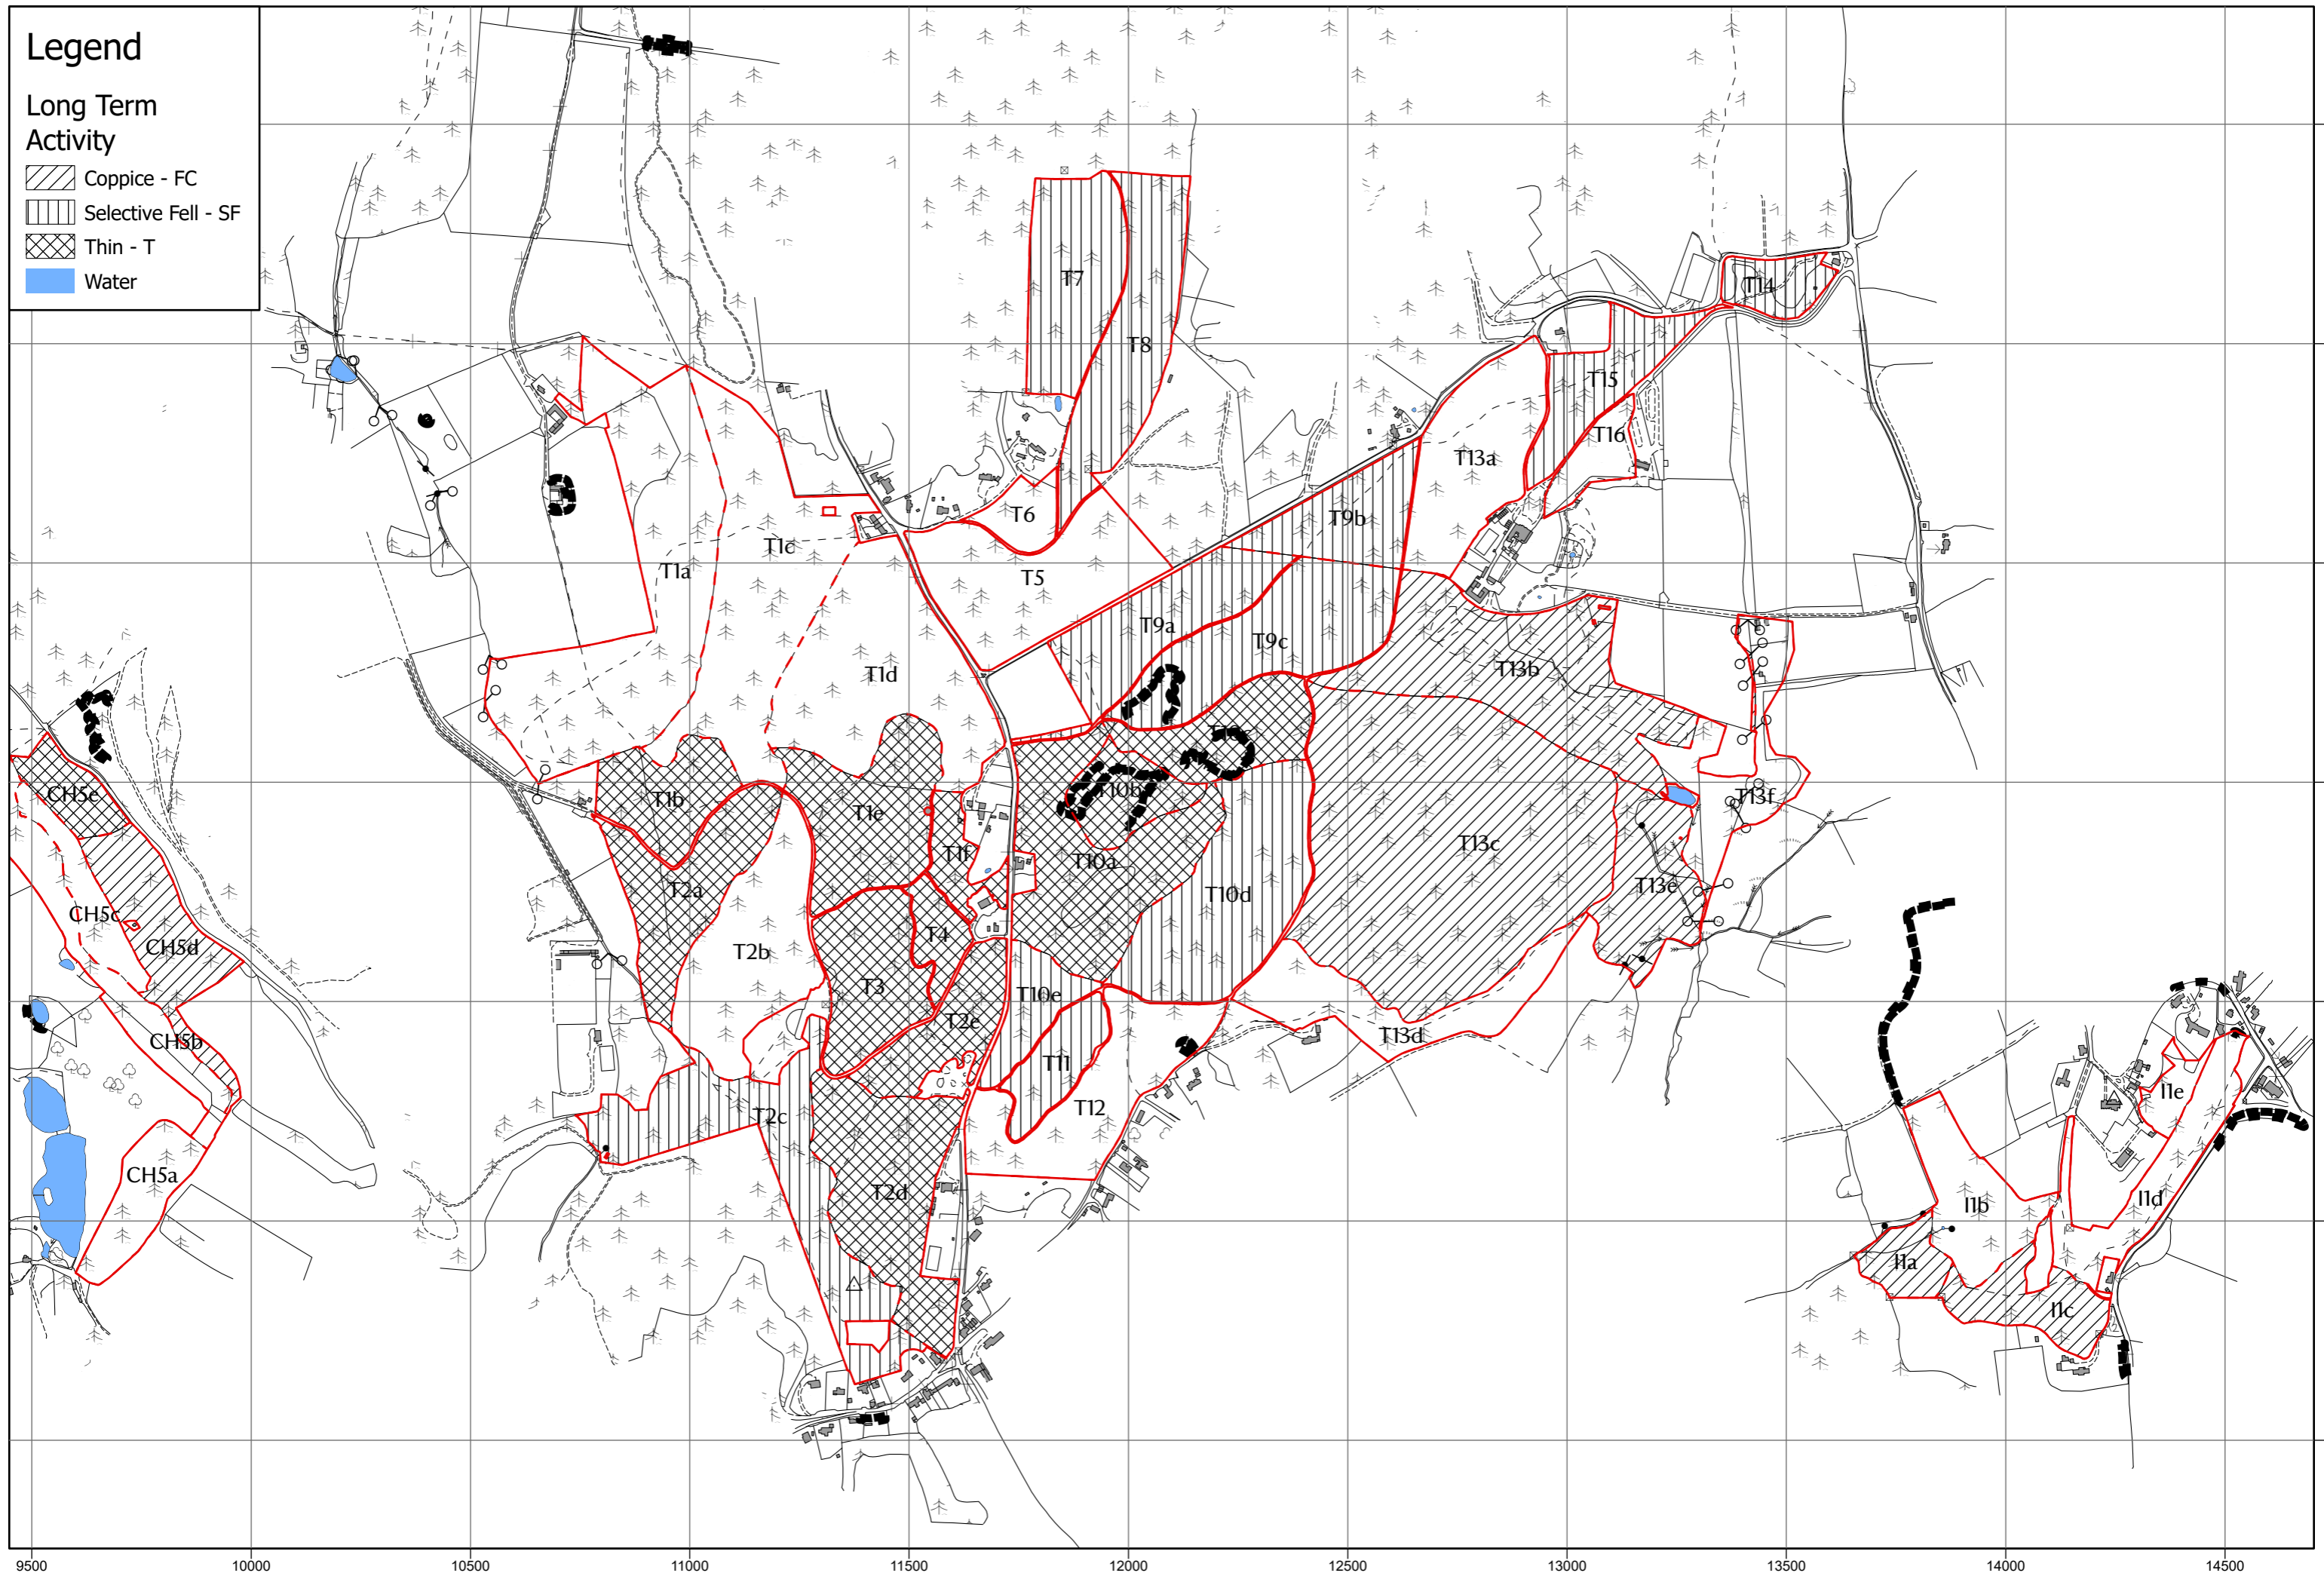

Legend

Long Term Activity

- Coppice - FC
- Selective Fell - SF
- Thin - T
- Water