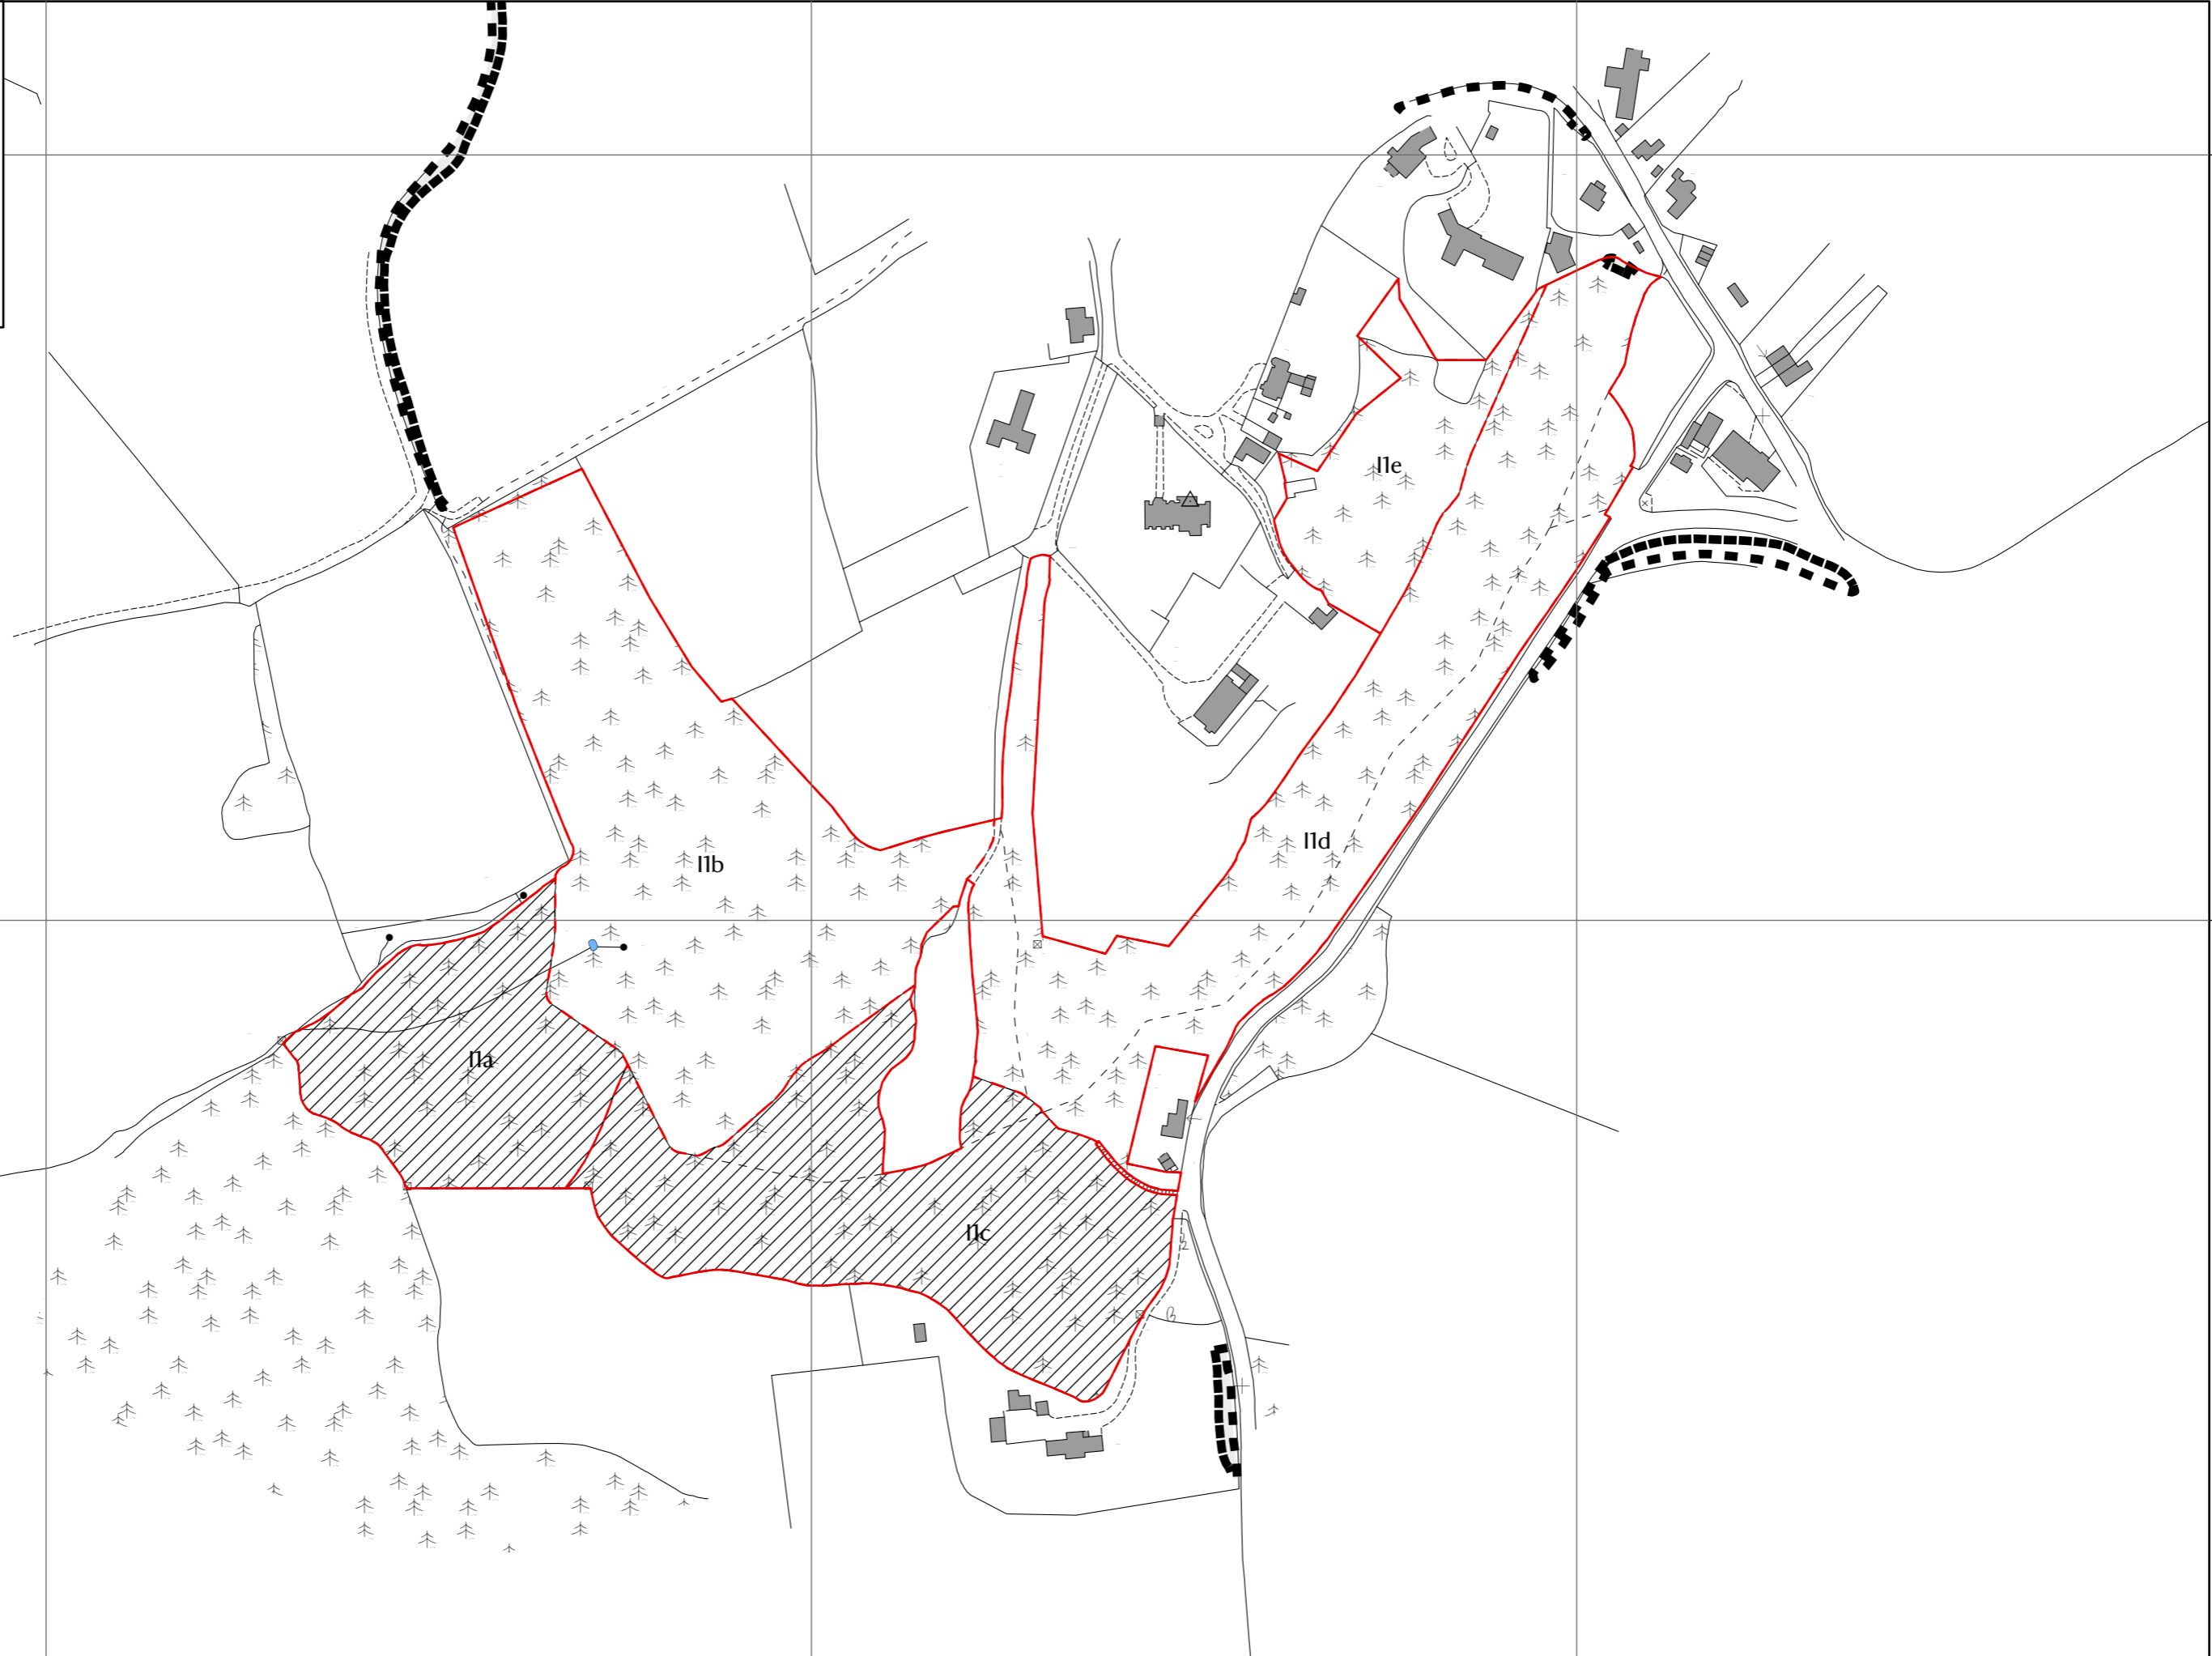

6638500

6638000

6637500

MESK Woodland Management Plan - Selsfield Common - Long Term Activity

0 0.05 0.1 0.2 Km

Scale: 1:4,000 at A3

Legend

Long Term Activity

13500

14000

14500

6665000

6664500

MESK Woodland Management Plan - Toys Hill 2 - Long Term Activity

0 0.05 0.1 0.2 Km

Scale: 1:4,000 at A3