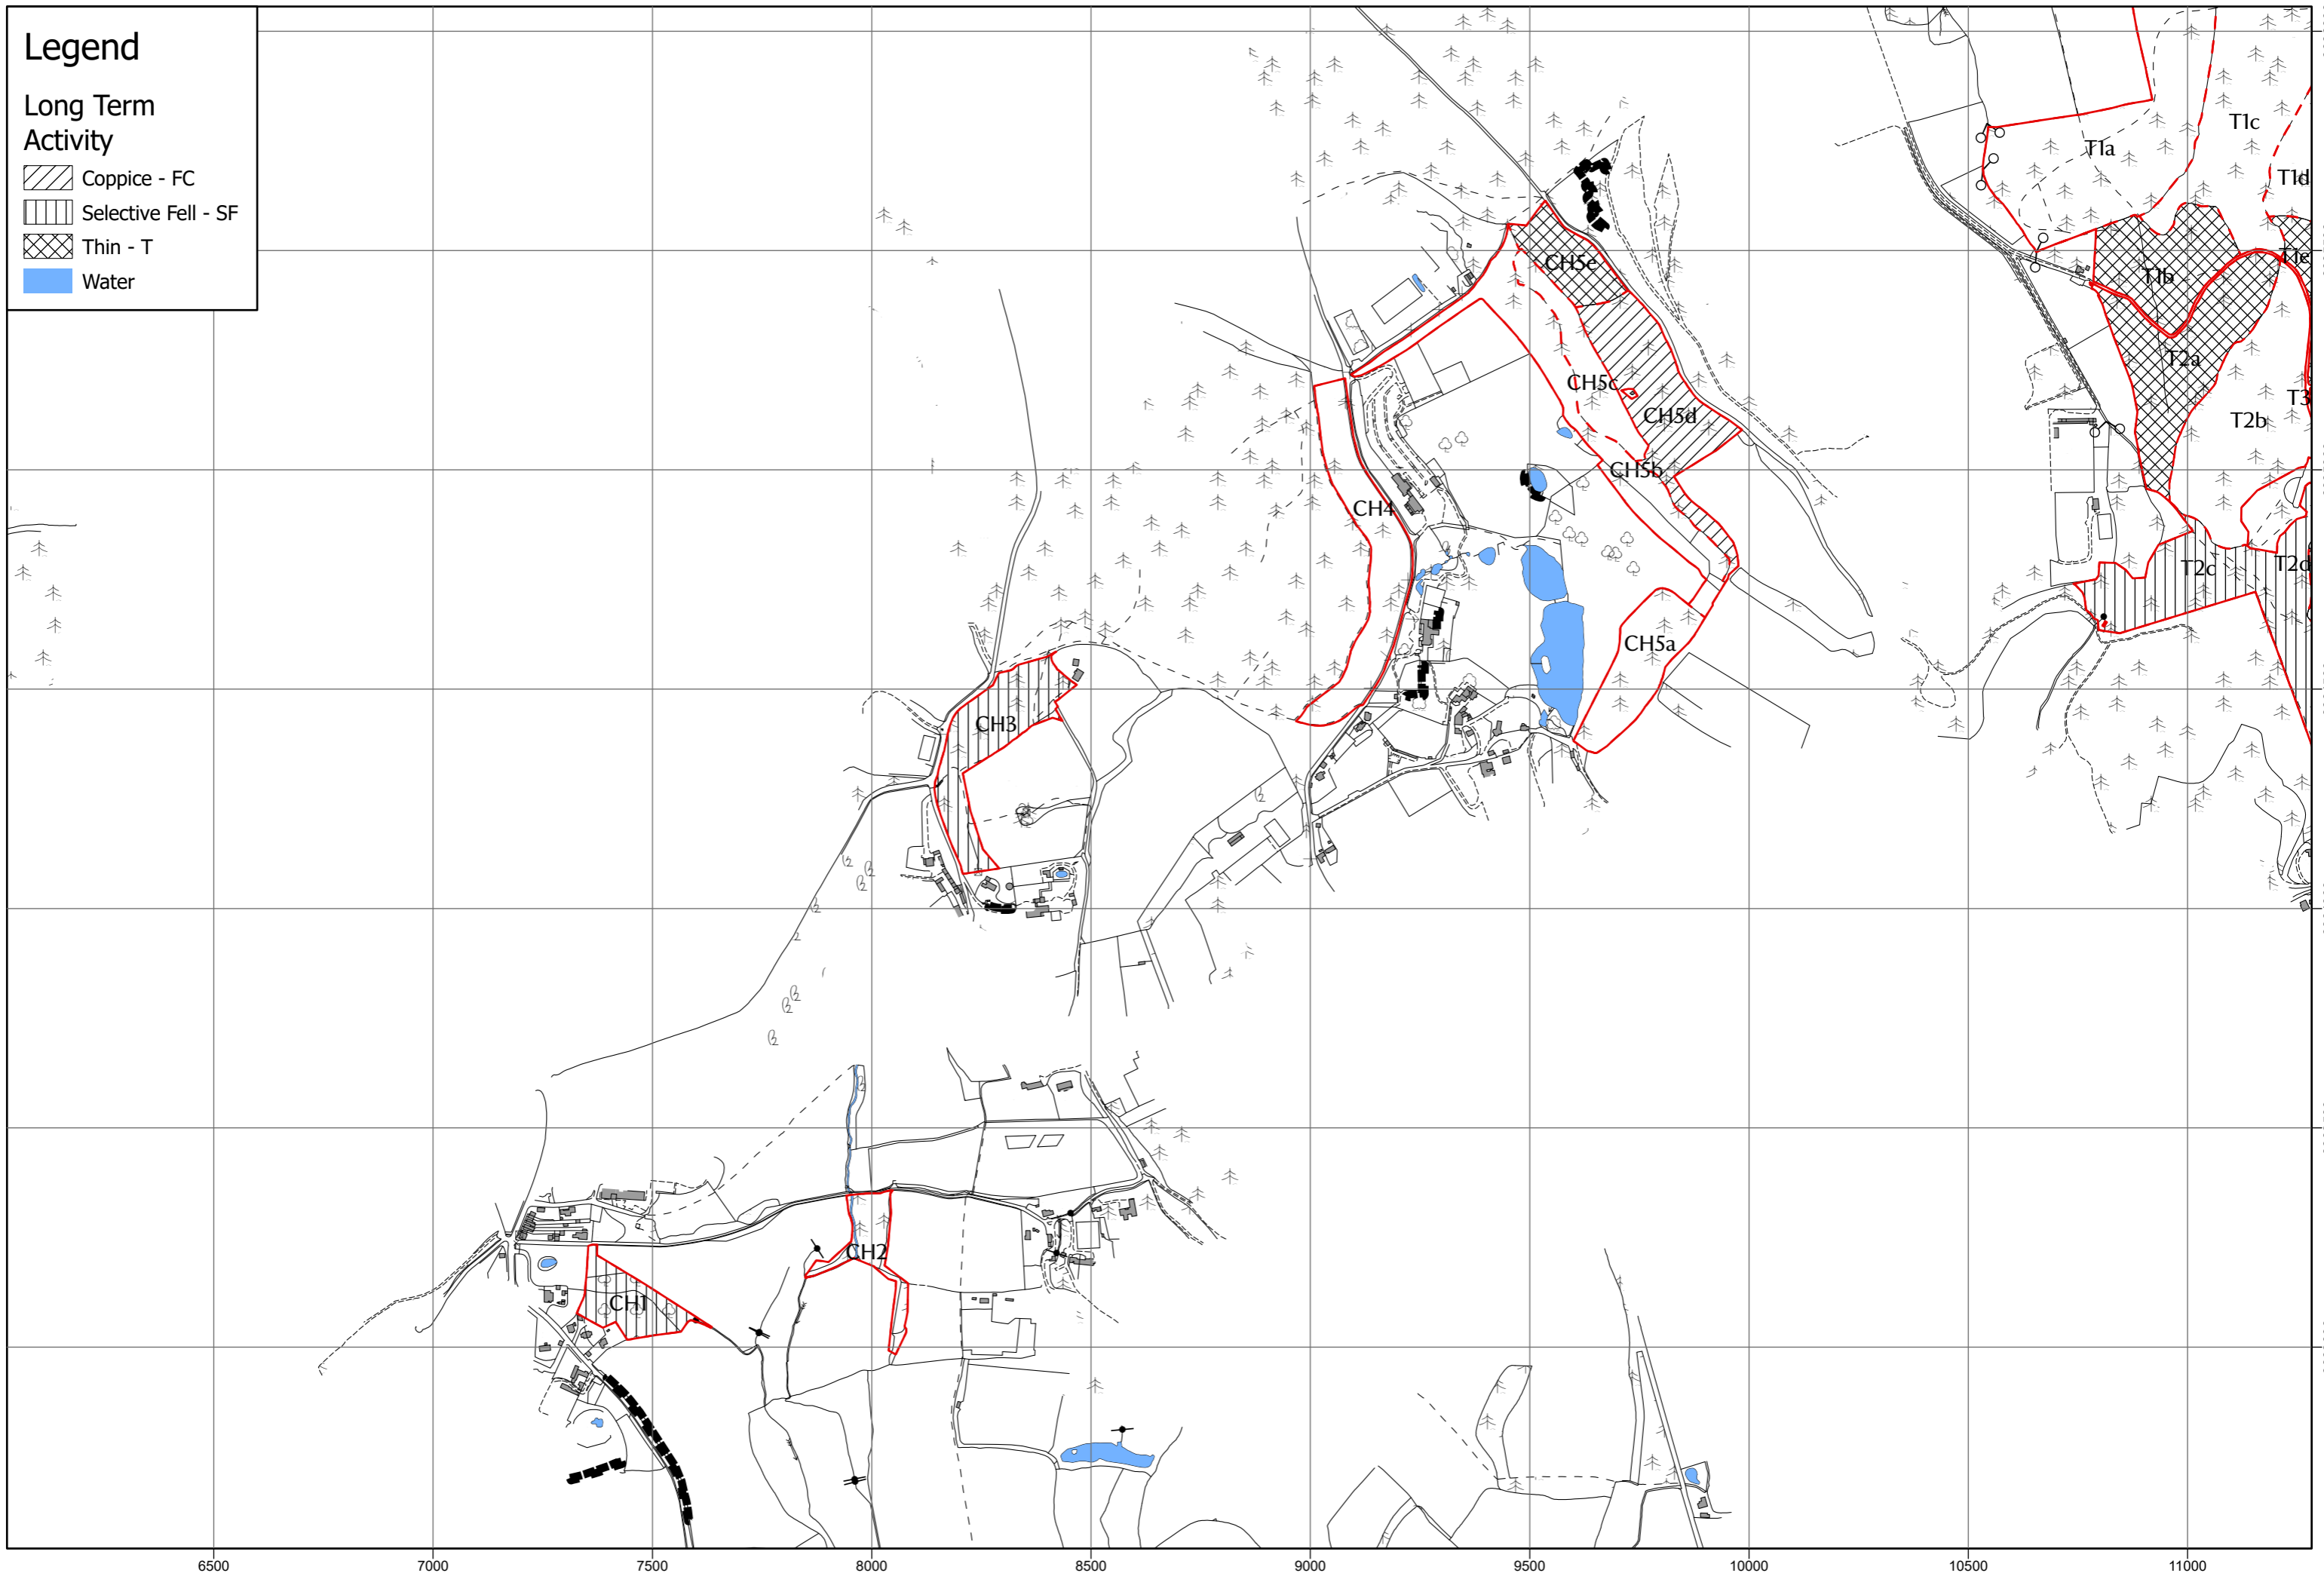

Legend

Long Term Activity

-  Coppice - FC
-  Selective Fell - SF
-  Thin - T
-  Water

MESK Woodland Management Plan - Bateman's - Long Term Activity

Legend

Long Term Activity

-  Coppice - FC
-  Selective Fell - SF
-  Thin - T
-  Water

Legend

Long Term Activity

-  Coppice - FC
-  Selective Fell - SF
-  Thin - T
-  Water

MESK Woodland Management Plan - Cobham Woods - Long Term Activity

0 0.15 0.3 0.6 Km

Scale: 1:10,000 at A3

Legend

Long Term Activity

-  Coppice - FC
-  Selective Fell - SF
-  Thin - T
-  Water

37500

0 0.01 0.03 0.06 Km

Scale: 1:1,000 at A3

Legend

Long Term Activity

-  Coppice - FC
-  Selective Fell - SF
-  Thin - T
-  Water

Legend