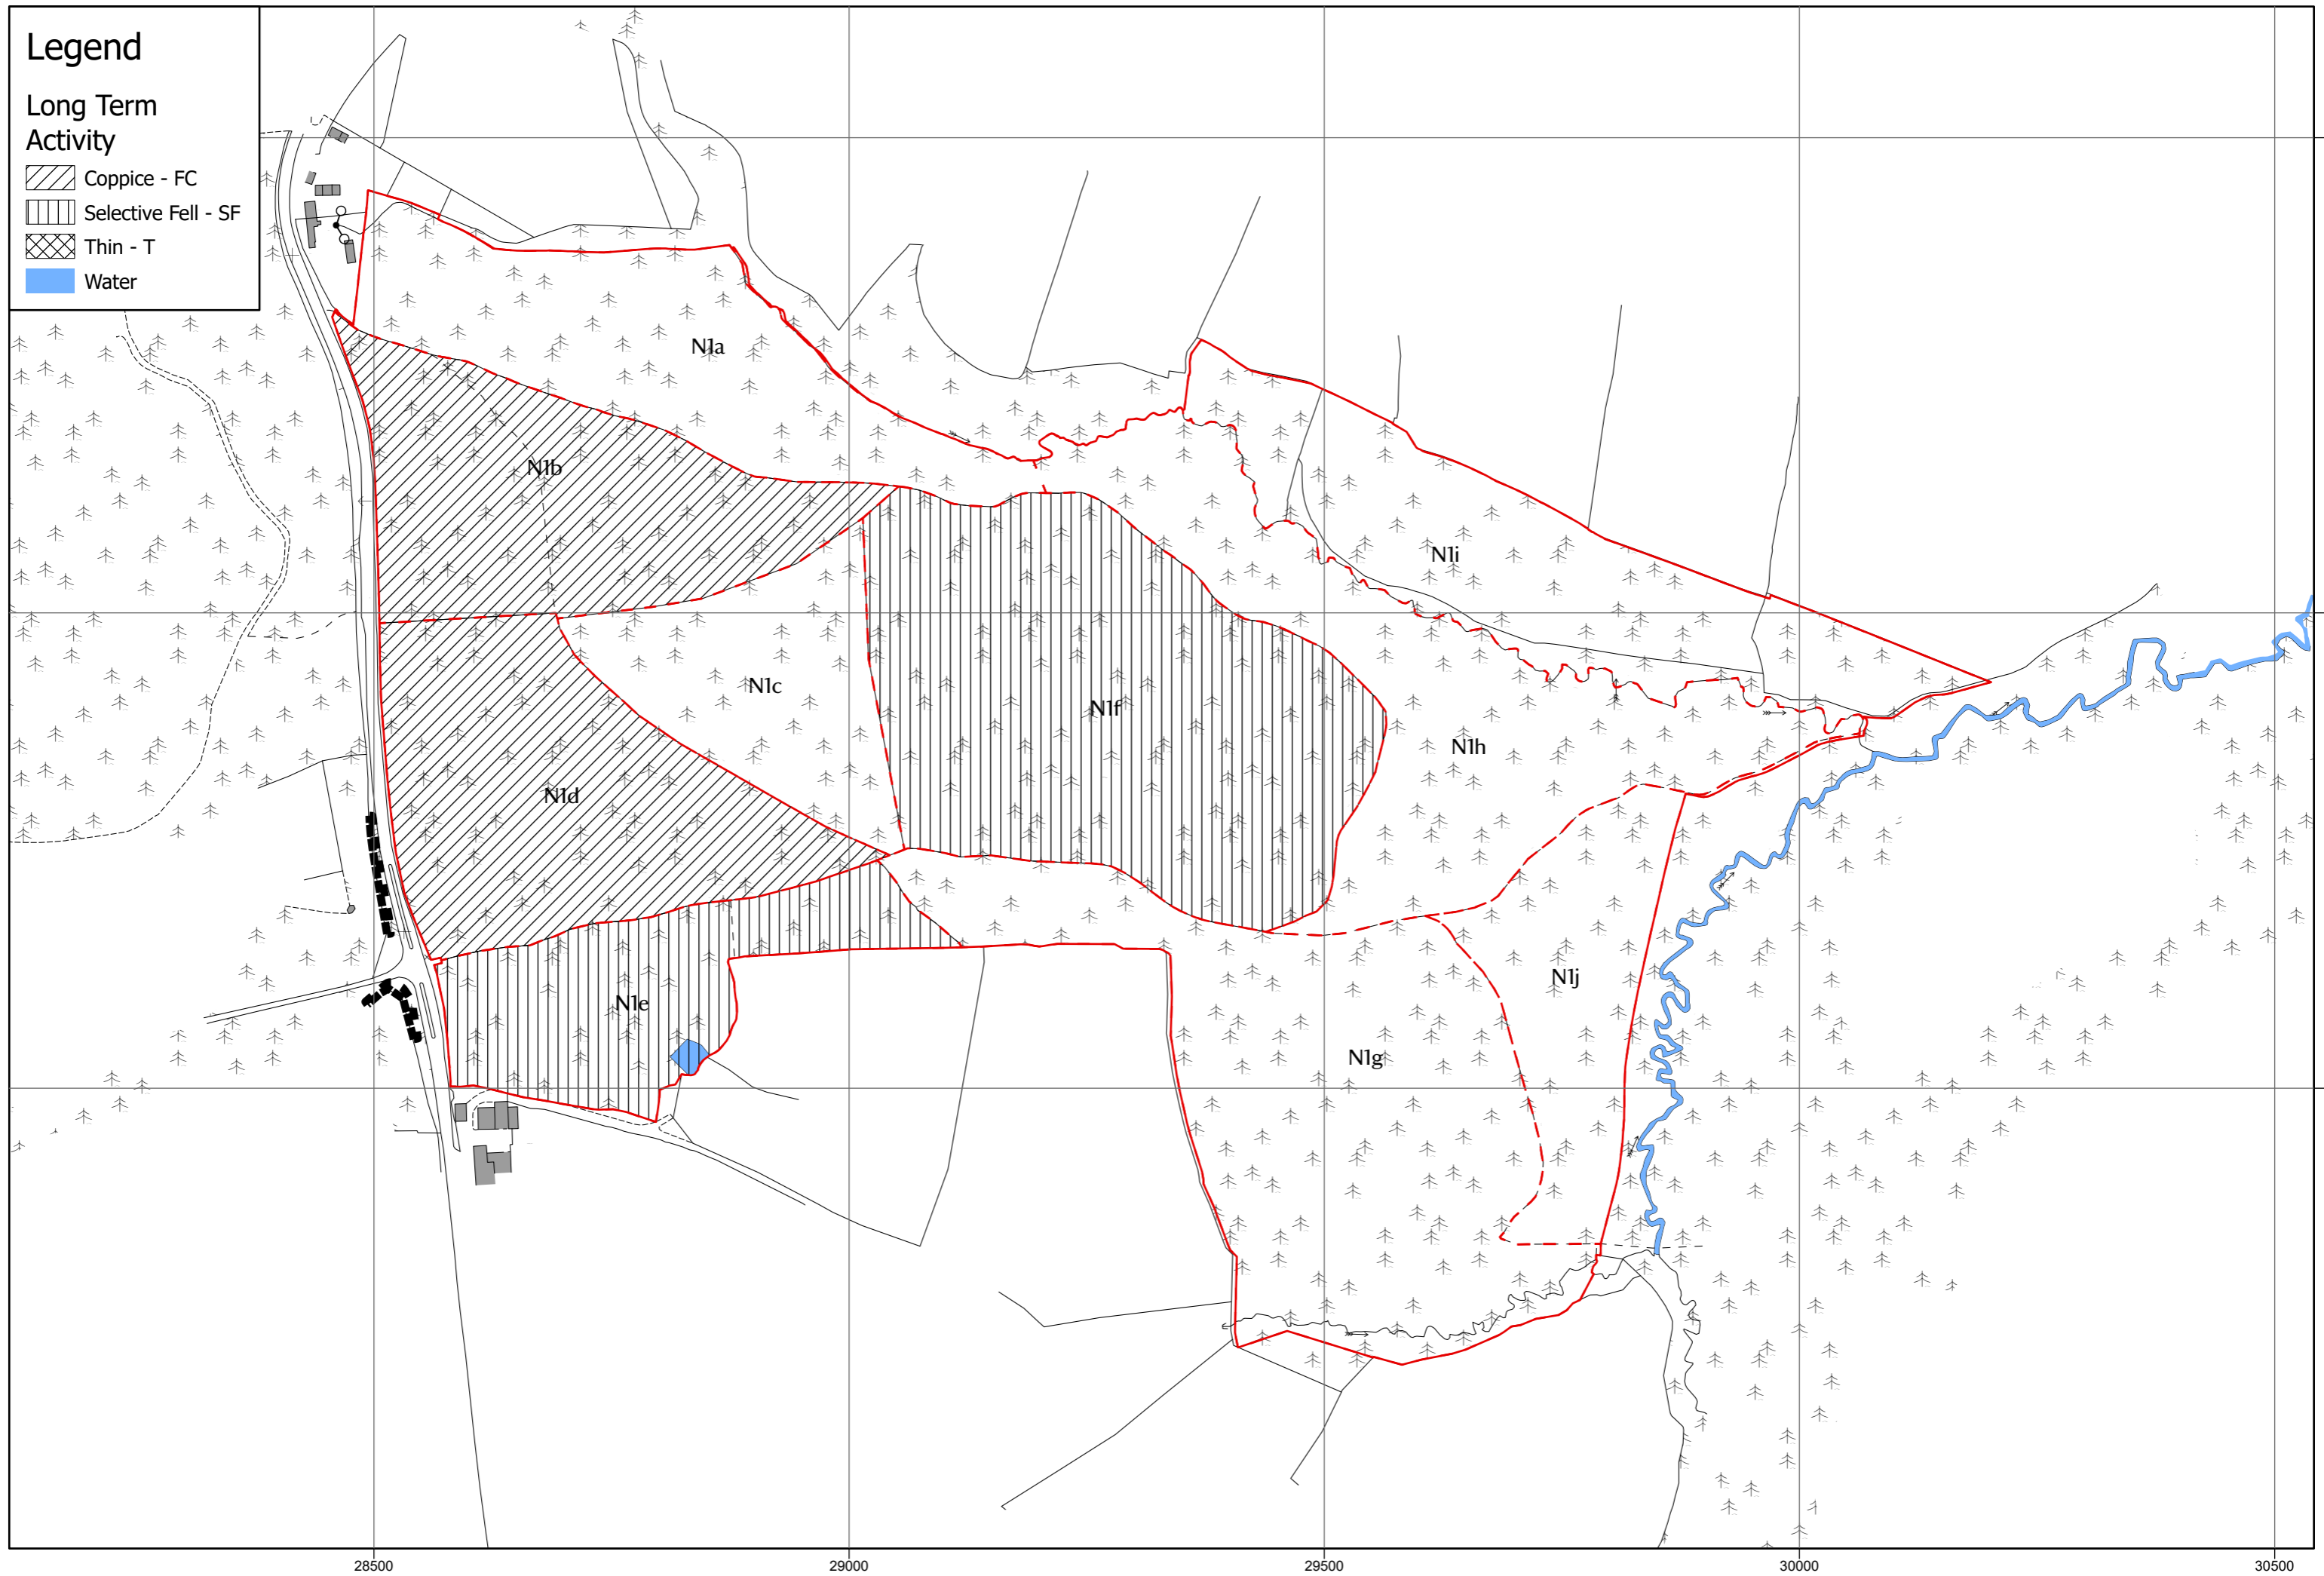

Legend

Long Term Activity

-  Coppice - FC
-  Selective Fell - SF
-  Thin - T
-  Water

MESK Woodland Management Plan - Cobham Woods - Long Term Activity

0 0.15 0.3 0.6 Km

Scale: 1:10,000 at A3

Legend

Long Term Activity

-  Coppice - FC
-  Selective Fell - SF
-  Thin - T
-  Water

37500

0 0.01 0.03 0.06 Km

Scale: 1:1,000 at A3

Legend

Long Term Activity

-  Coppice - FC
-  Selective Fell - SF
-  Thin - T
-  Water

Legend

6638500

6638000

6637500

MESK Woodland Management Plan - Selsfield Common - Long Term Activity

0 0.05 0.1 0.2 Km

Scale: 1:4,000 at A3

Legend

Long Term Activity

13500

14000

14500

6665000

6664500

MESK Woodland Management Plan - Toys Hill 2 - Long Term Activity

0 0.05 0.1 0.2 Km

Scale: 1:4,000 at A3