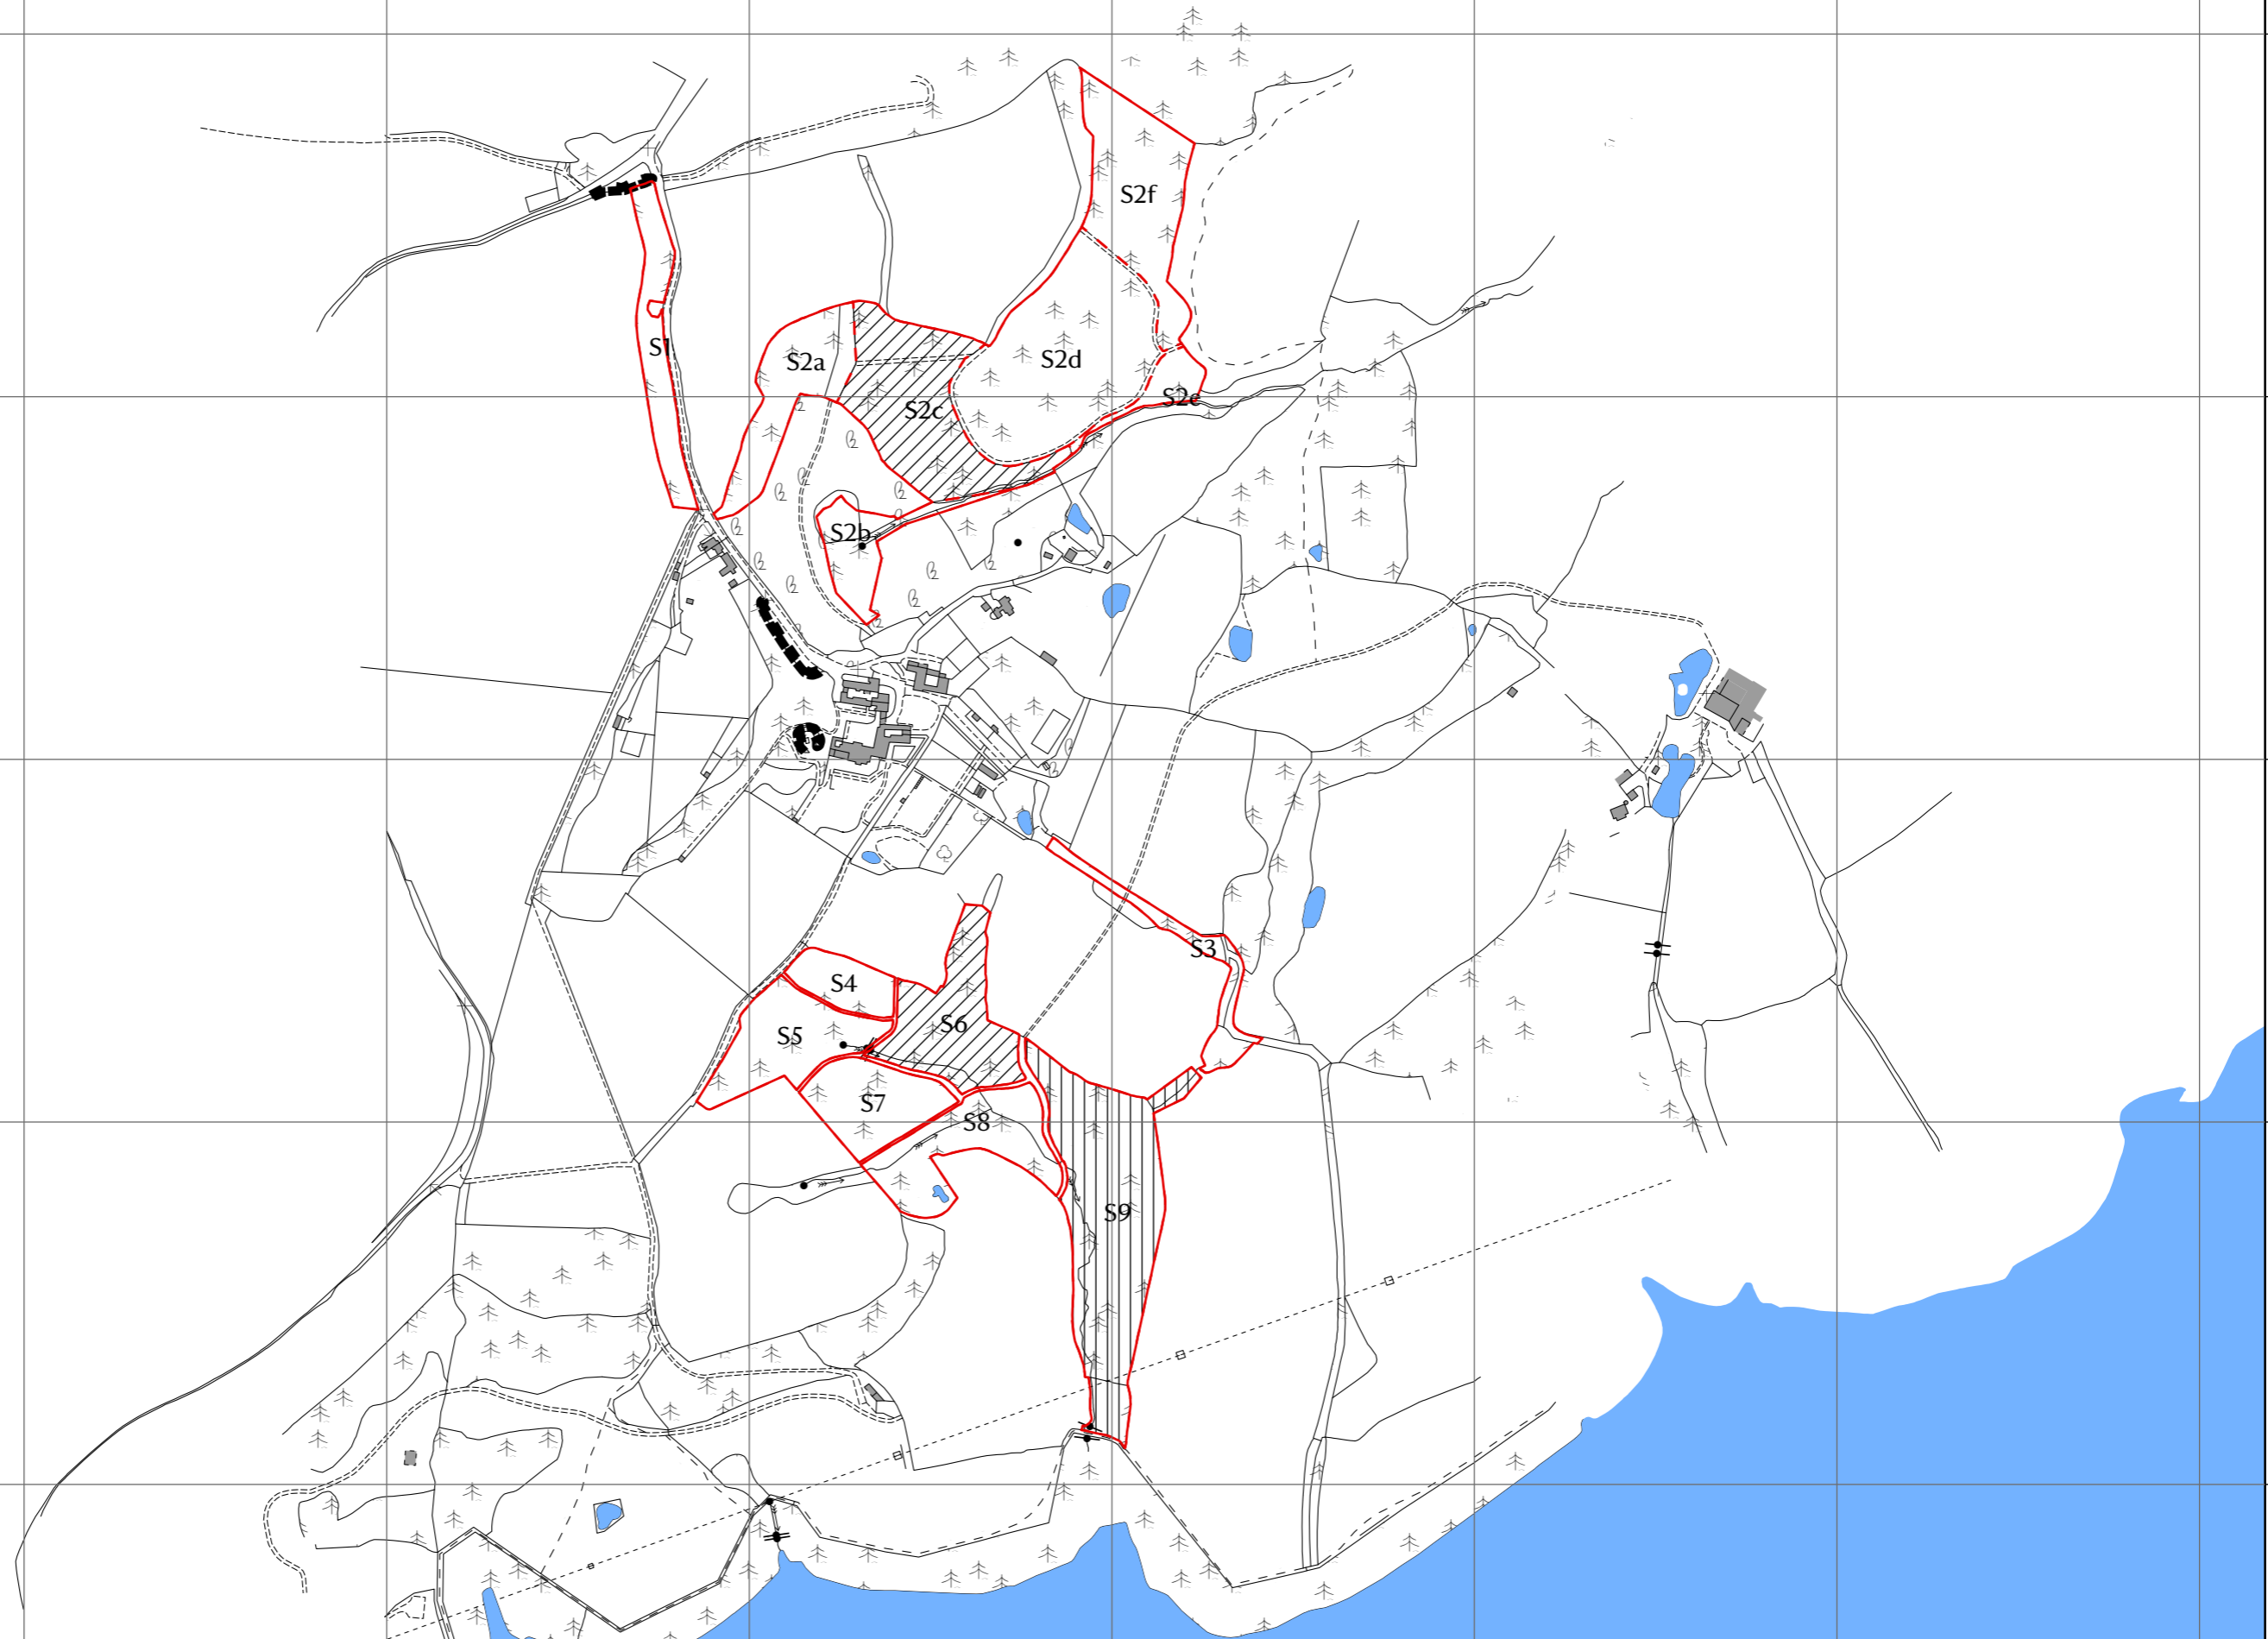

Legend

Long Term Activity

- Coppice - FC
- Selective Fell - SF
- Thin - T
- Water