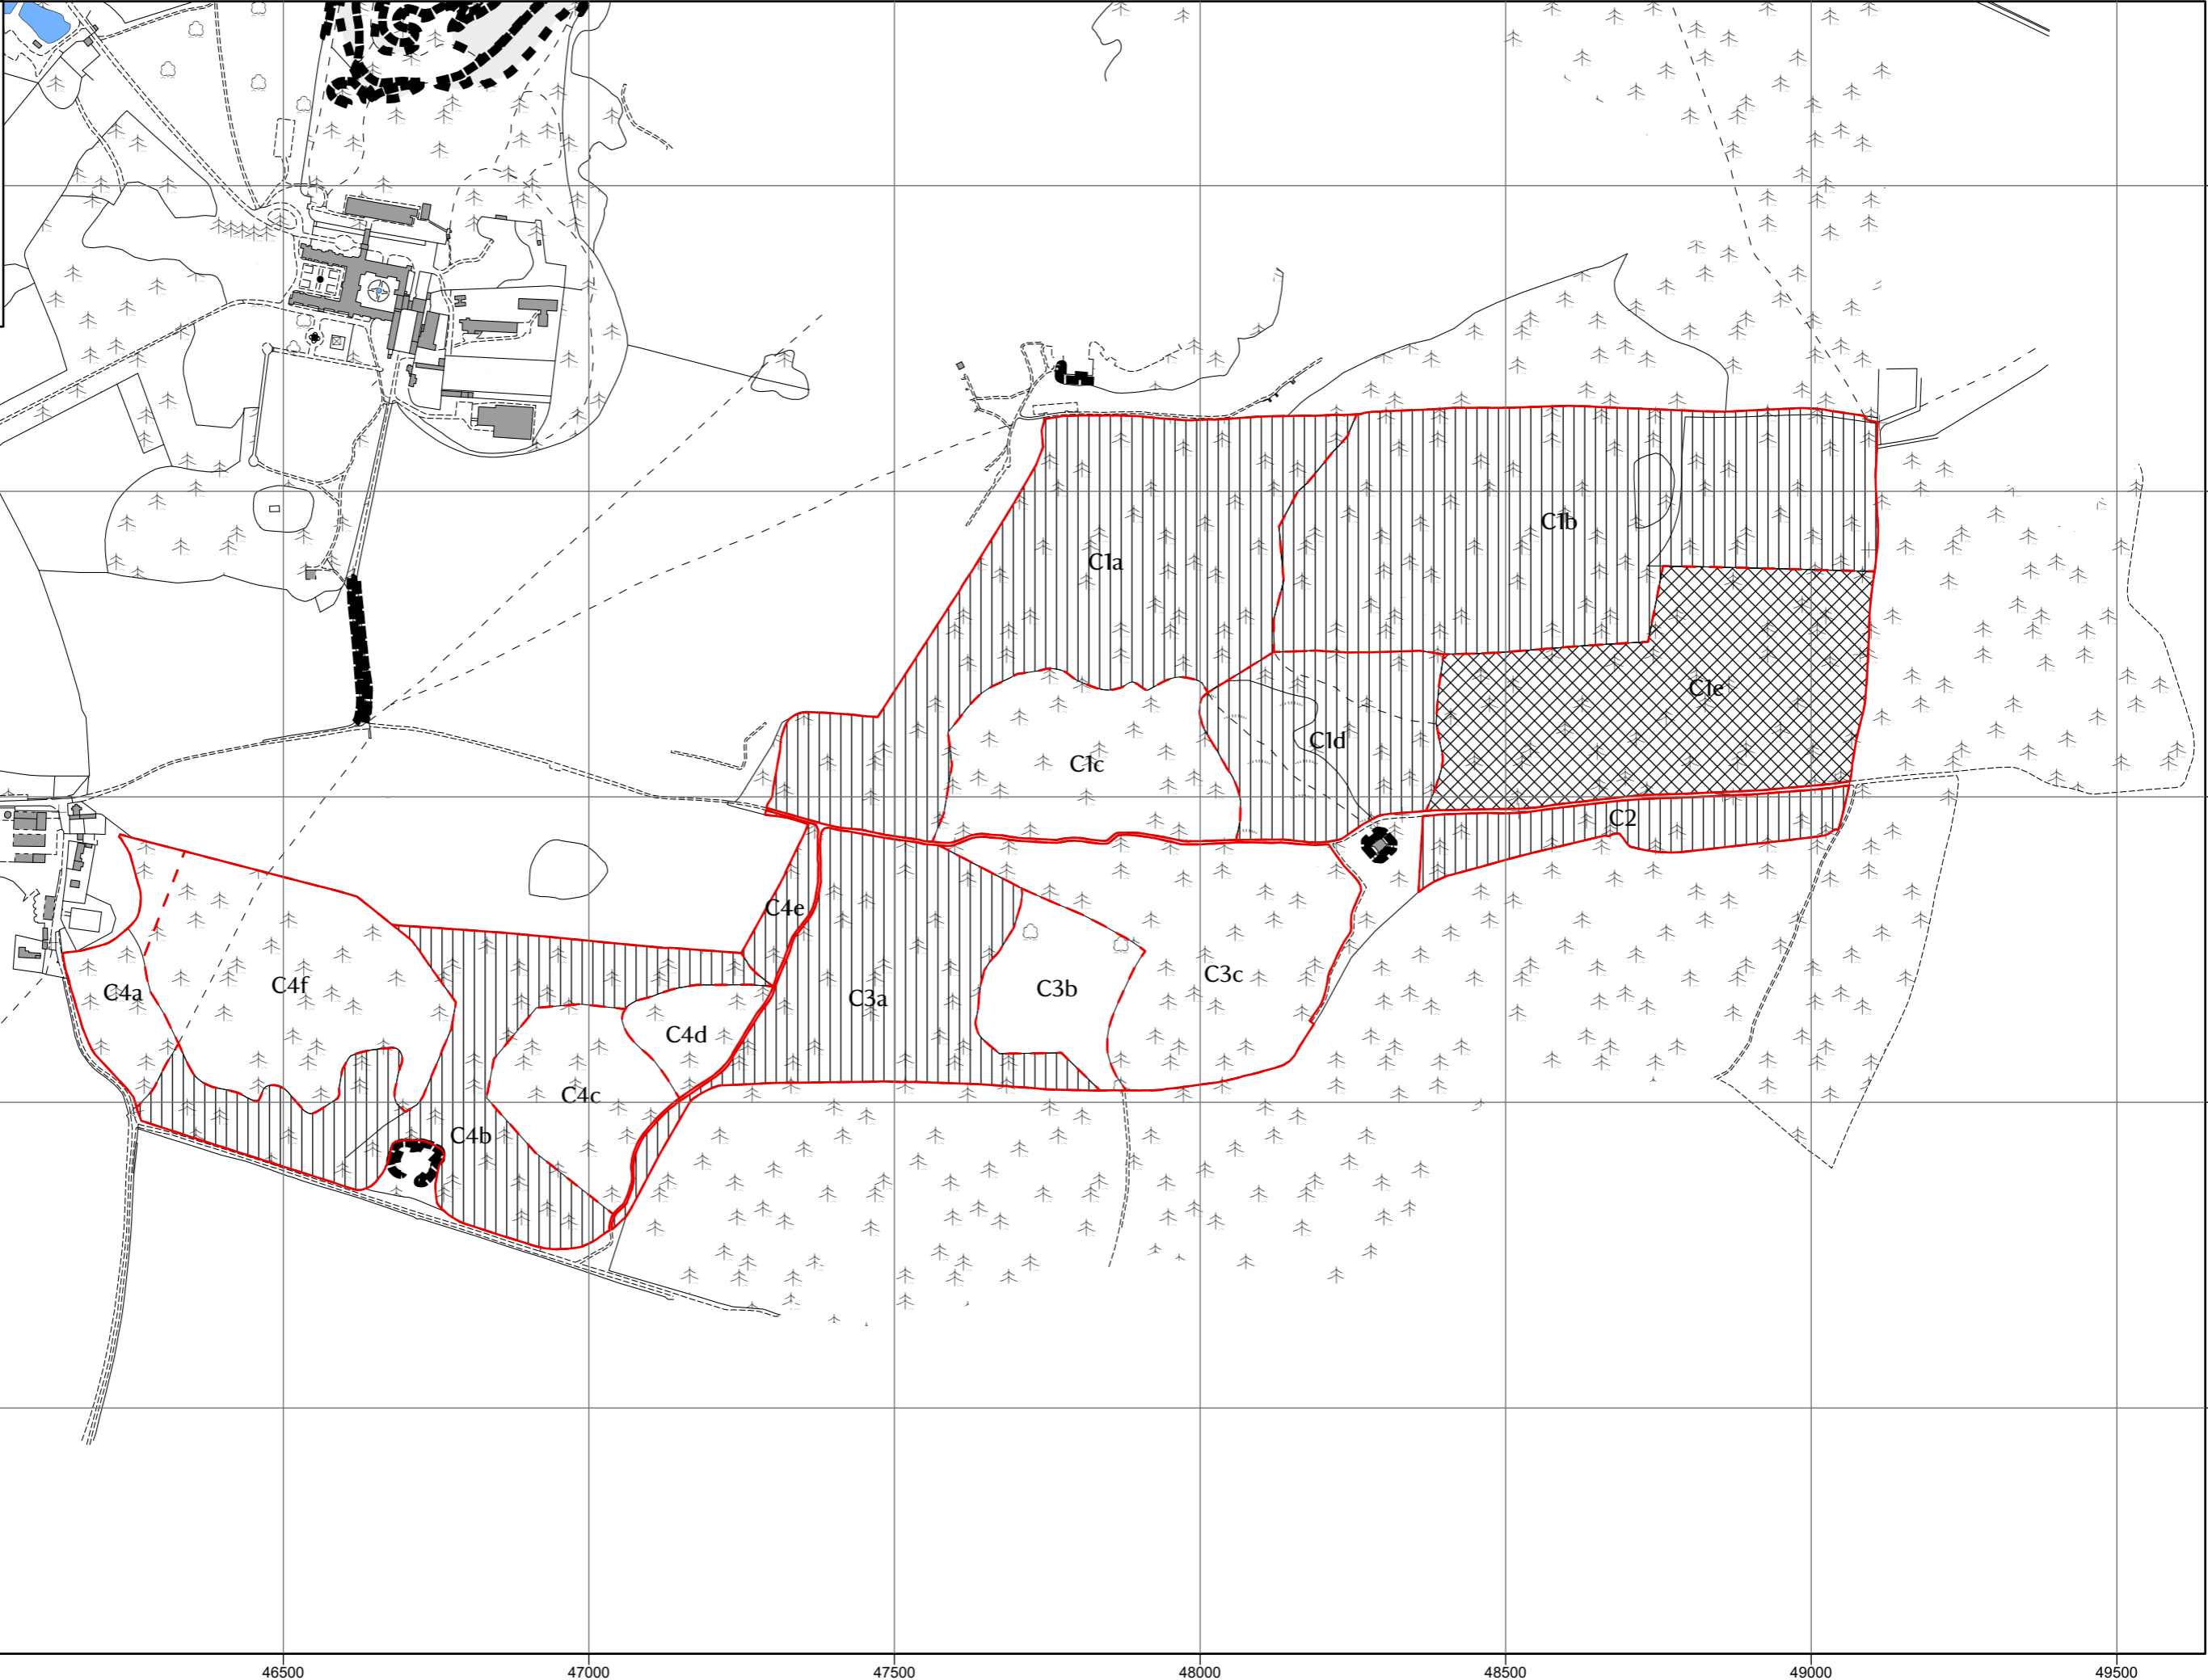

Legend

Long Term Activity

-  Coppice - FC
-  Selective Fell - SF
-  Thin - T
-  Water

MESK Woodland Management Plan - Bateman's - Long Term Activity

Legend

Long Term Activity

-  Coppice - FC
-  Selective Fell - SF
-  Thin - T
-  Water

Legend

Long Term Activity

-  Coppice - FC
-  Selective Fell - SF
-  Thin - T
-  Water

MESK Woodland Management Plan - Cobham Woods - Long Term Activity

0 0.15 0.3 0.6 Km

Scale: 1:10,000 at A3

Legend

Long Term Activity

-  Coppice - FC
-  Selective Fell - SF
-  Thin - T
-  Water

37500

0 0.01 0.03 0.06 Km

Scale: 1:1,000 at A3

Legend

Long Term Activity

-  Coppice - FC
-  Selective Fell - SF
-  Thin - T
-  Water

Legend

6638500

6638000

6637500

MESK Woodland Management Plan - Selsfield Common - Long Term Activity

0 0.05 0.1 0.2 Km

Scale: 1:4,000 at A3

Legend

Long Term Activity