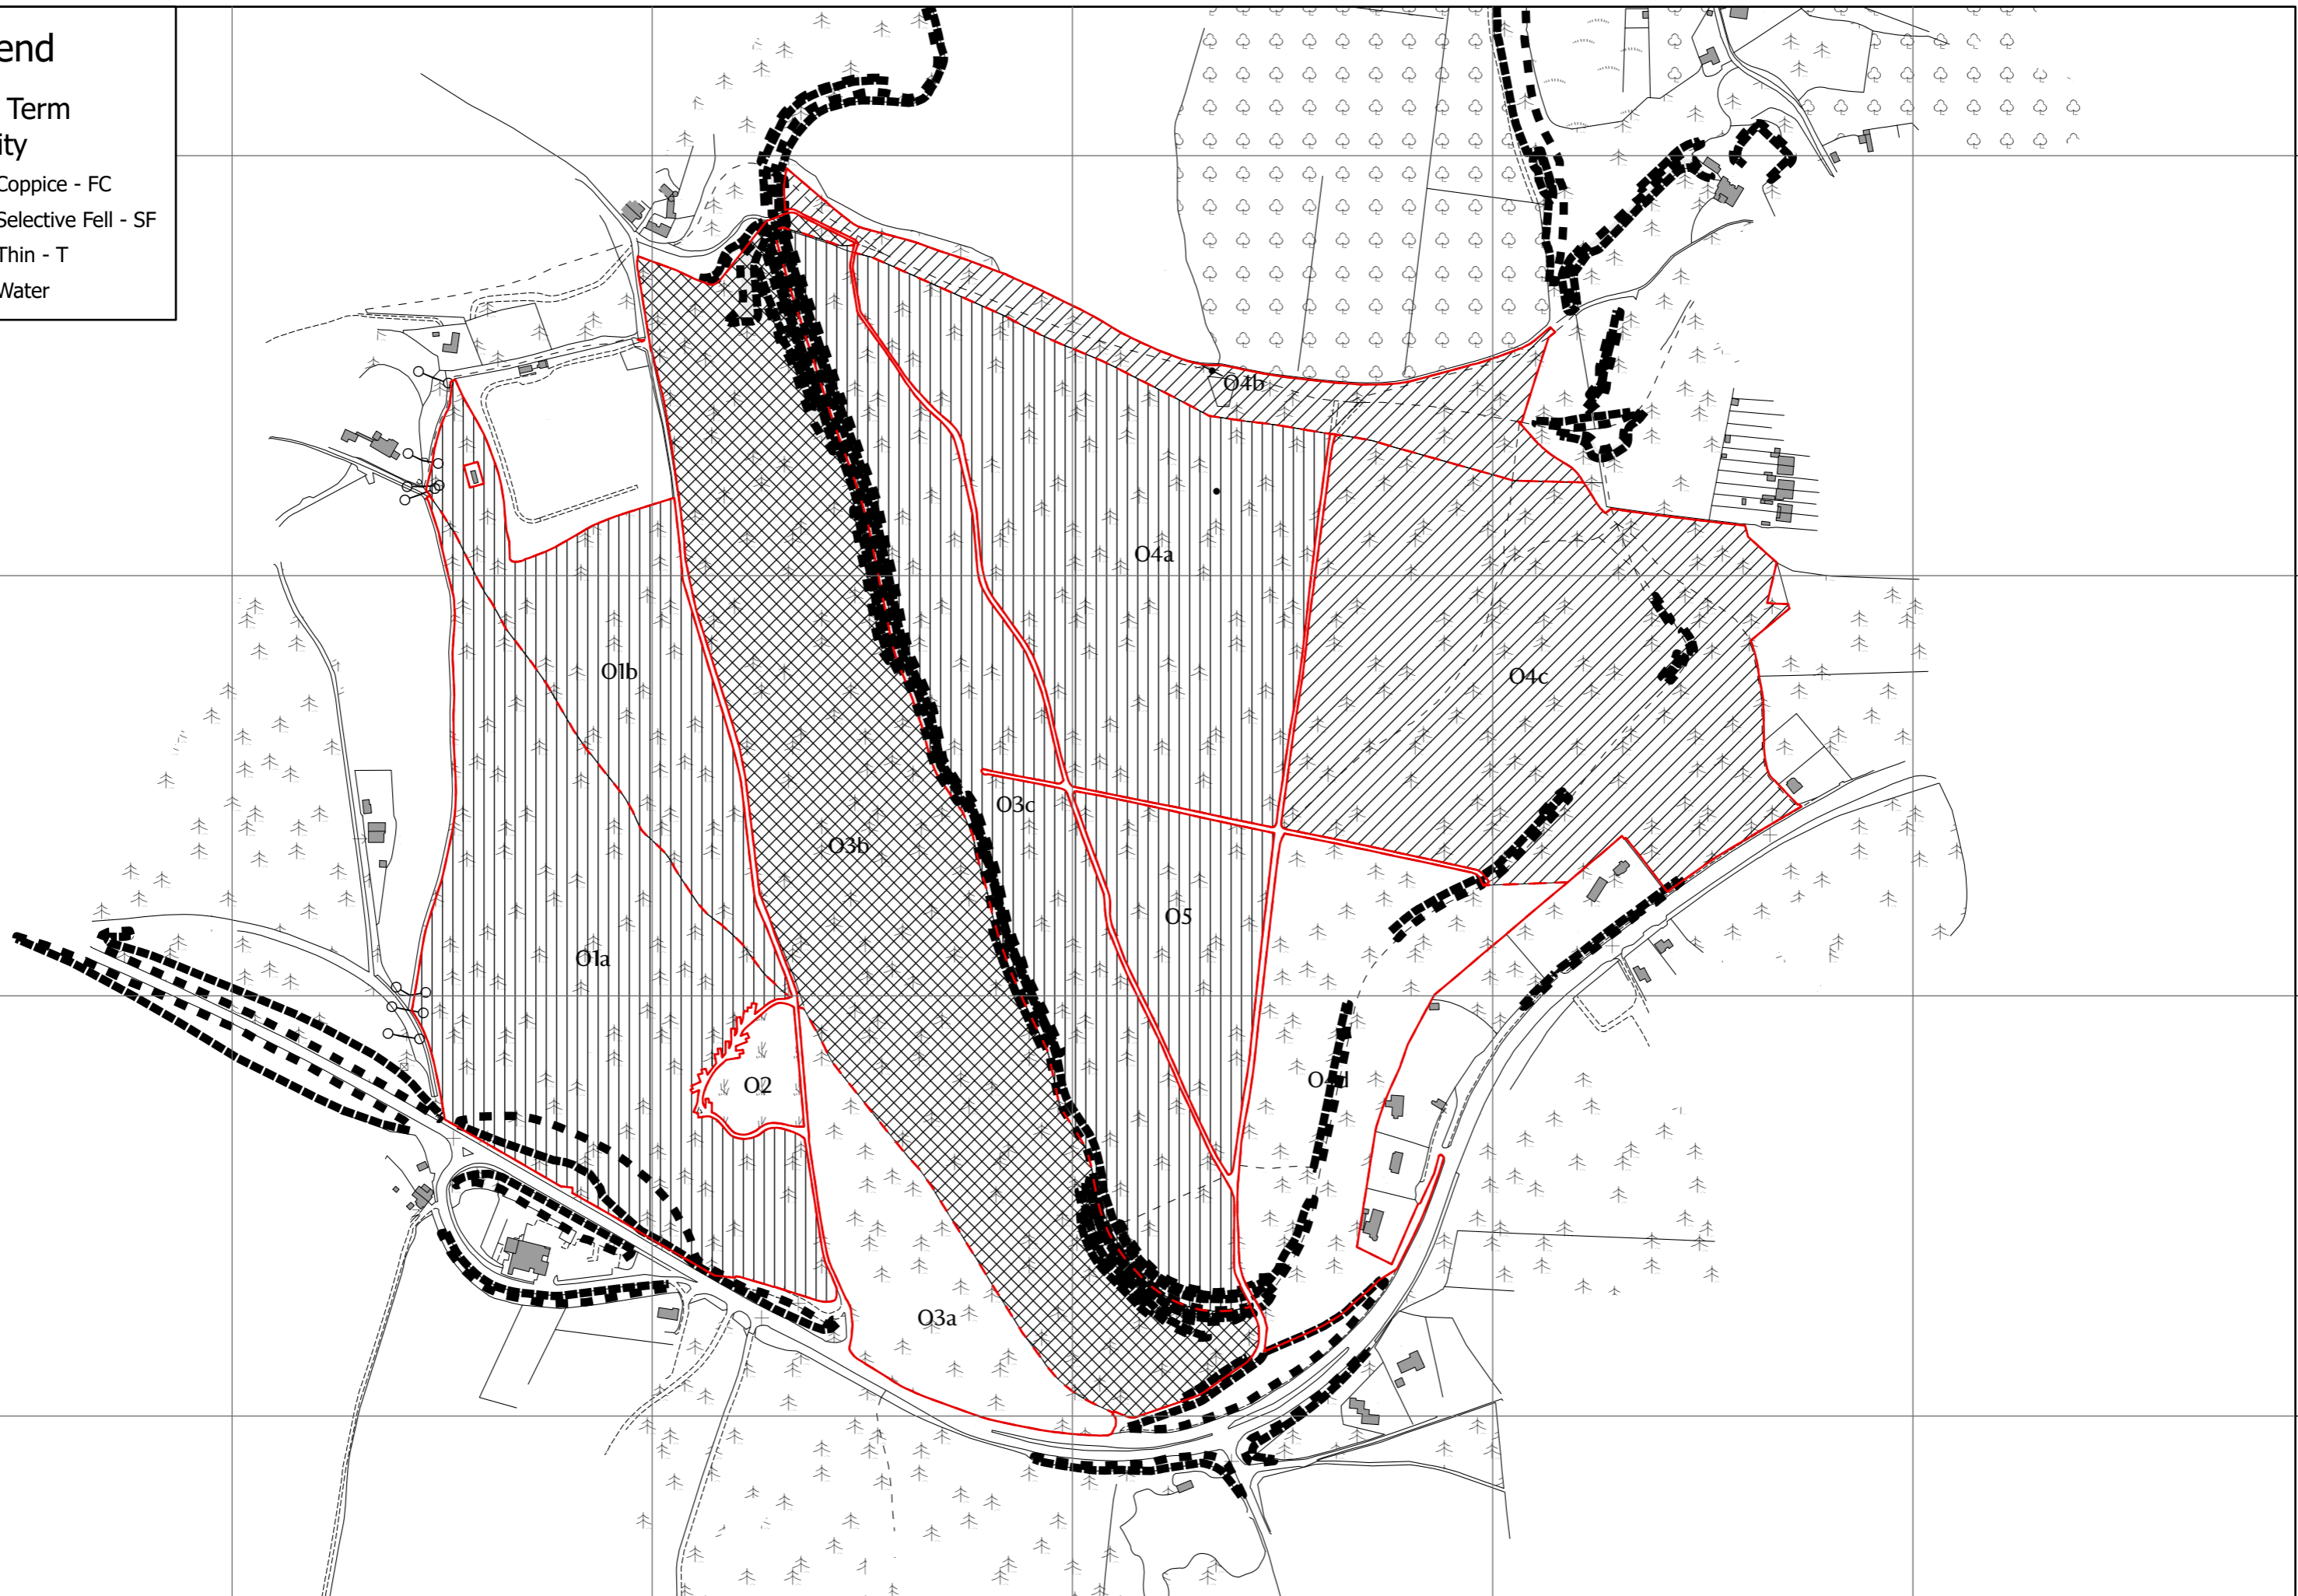

Legend

Long Term Activity

-  Coppice - FC
-  Selective Fell - SF
-  Thin - T
-  Water

MESK Woodland Management Plan - Cobham Woods - Long Term Activity

0 0.15 0.3 0.6 Km

Scale: 1:10,000 at A3

Legend

Long Term Activity

-  Coppice - FC
-  Selective Fell - SF
-  Thin - T
-  Water

37500

0 0.01 0.03 0.06 Km

Scale: 1:1,000 at A3

Legend

Long Term Activity

-  Coppice - FC
-  Selective Fell - SF
-  Thin - T
-  Water

Legend

Long Term Activity

-  Coppice - FC
-  Selective Fell - SF
-  Thin - T
-  Water

Legend

Long Term Activity

-  Coppice - FC
-  Selective Fell - SF
-  Thin - T
-  Water

-9000

-8500

-8000

6638500

6638000

6637500

MESK Woodland Management Plan - Selsfield Common - Long Term Activity

0 0.05 0.1 0.2 Km

Scale: 1:4,000 at A3

Legend

Long Term Activity