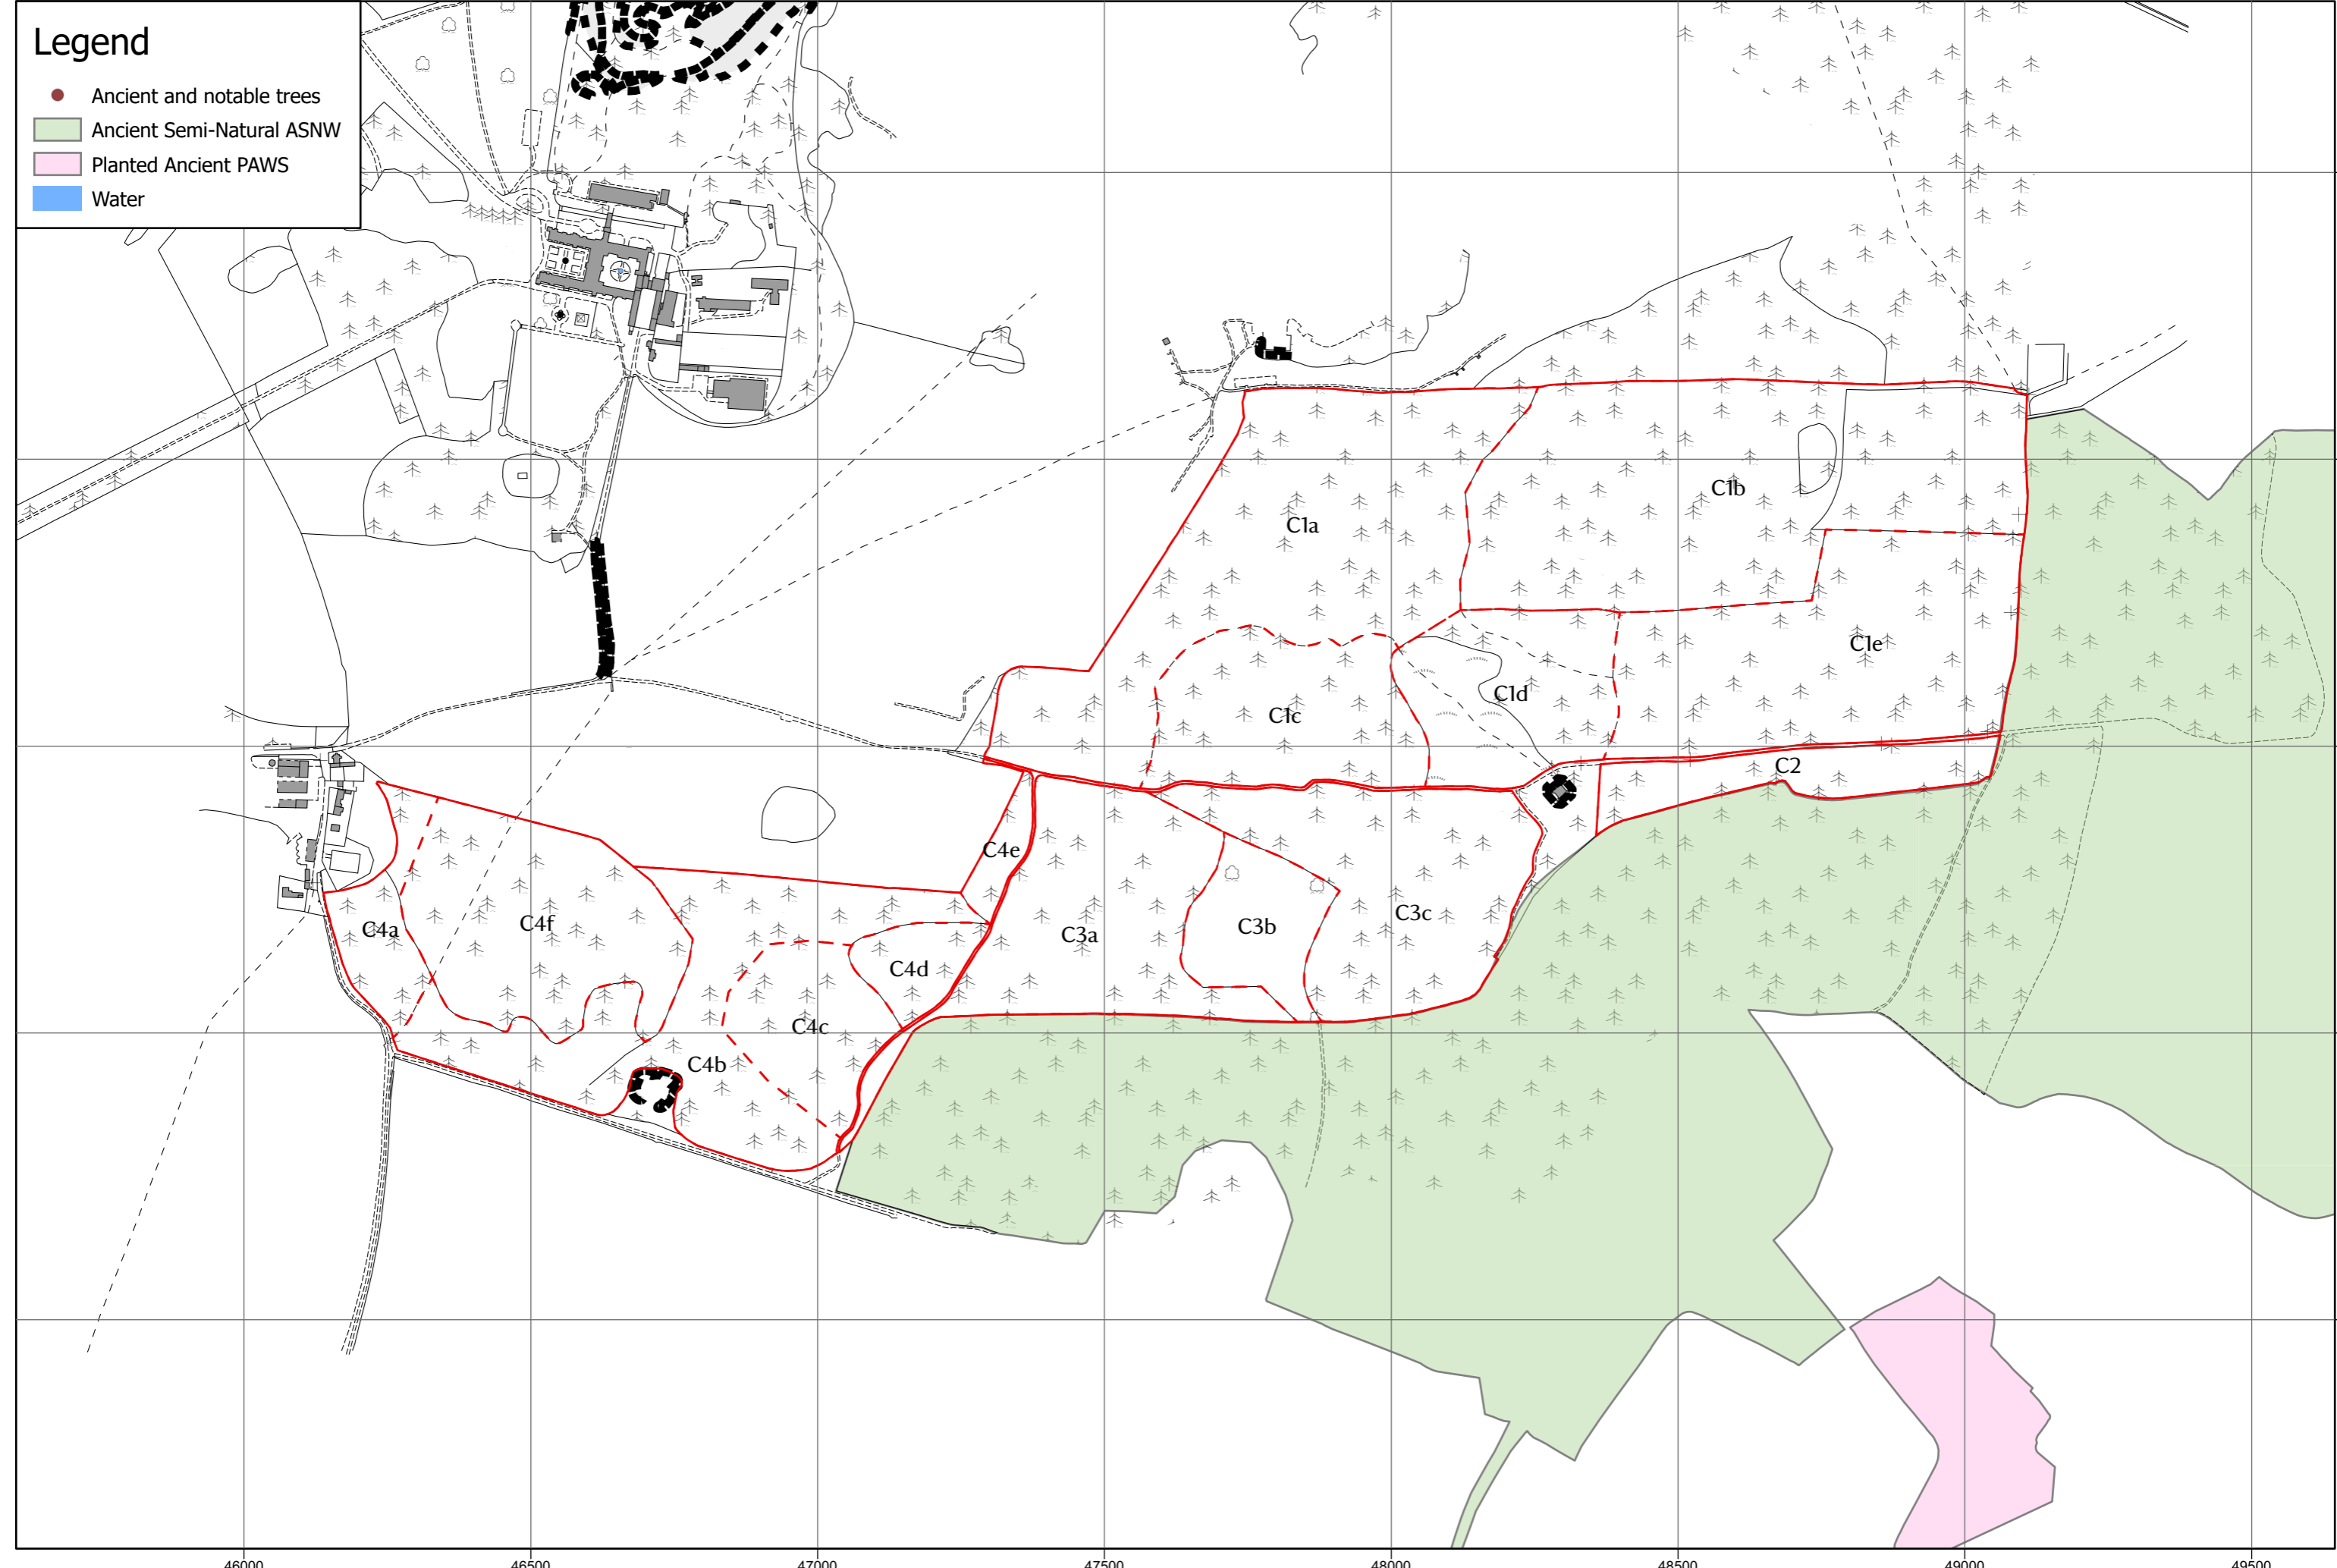

Legend

- Ancient and notable trees
- Ancient Semi-Natural ASNW
- Planted Ancient PAWS
- Water

Legend

- Ancient and notable trees
- Ancient Semi-Natural ASNW
- Planted Ancient PAWS
- Water

MESK Woodland Management Plan - Chartwell and Crockham Hill - Ancient Woodland and Veteran Trees

0 0.23 0.45 0.9 Km

Scale: 1:13,000 at A3

Legend

- Ancient and notable trees
- Ancient Semi-Natural ASNW
- Planted Ancient PAWS
- Water

Legend

- Ancient and notable trees
- Ancient Semi-Natural ASNW
- Planted Ancient PAWS
- Water

Legend

- Ancient and notable trees
- Ancient Semi-Natural ASNW
- Planted Ancient PAWS
- Water

28500

29000

29500

30000

30500

6635000

6670500

MESK Woodland Management Plan - Oldbury Hill - Ancient Woodland and Veteran Trees

0 0.1 0.2 0.4 Km

Scale: 1:7,000 at A3

Legend

- Ancient and notable trees
- Ancient Semi-Natural ASNW
- Planted Ancient PAWS
- Water