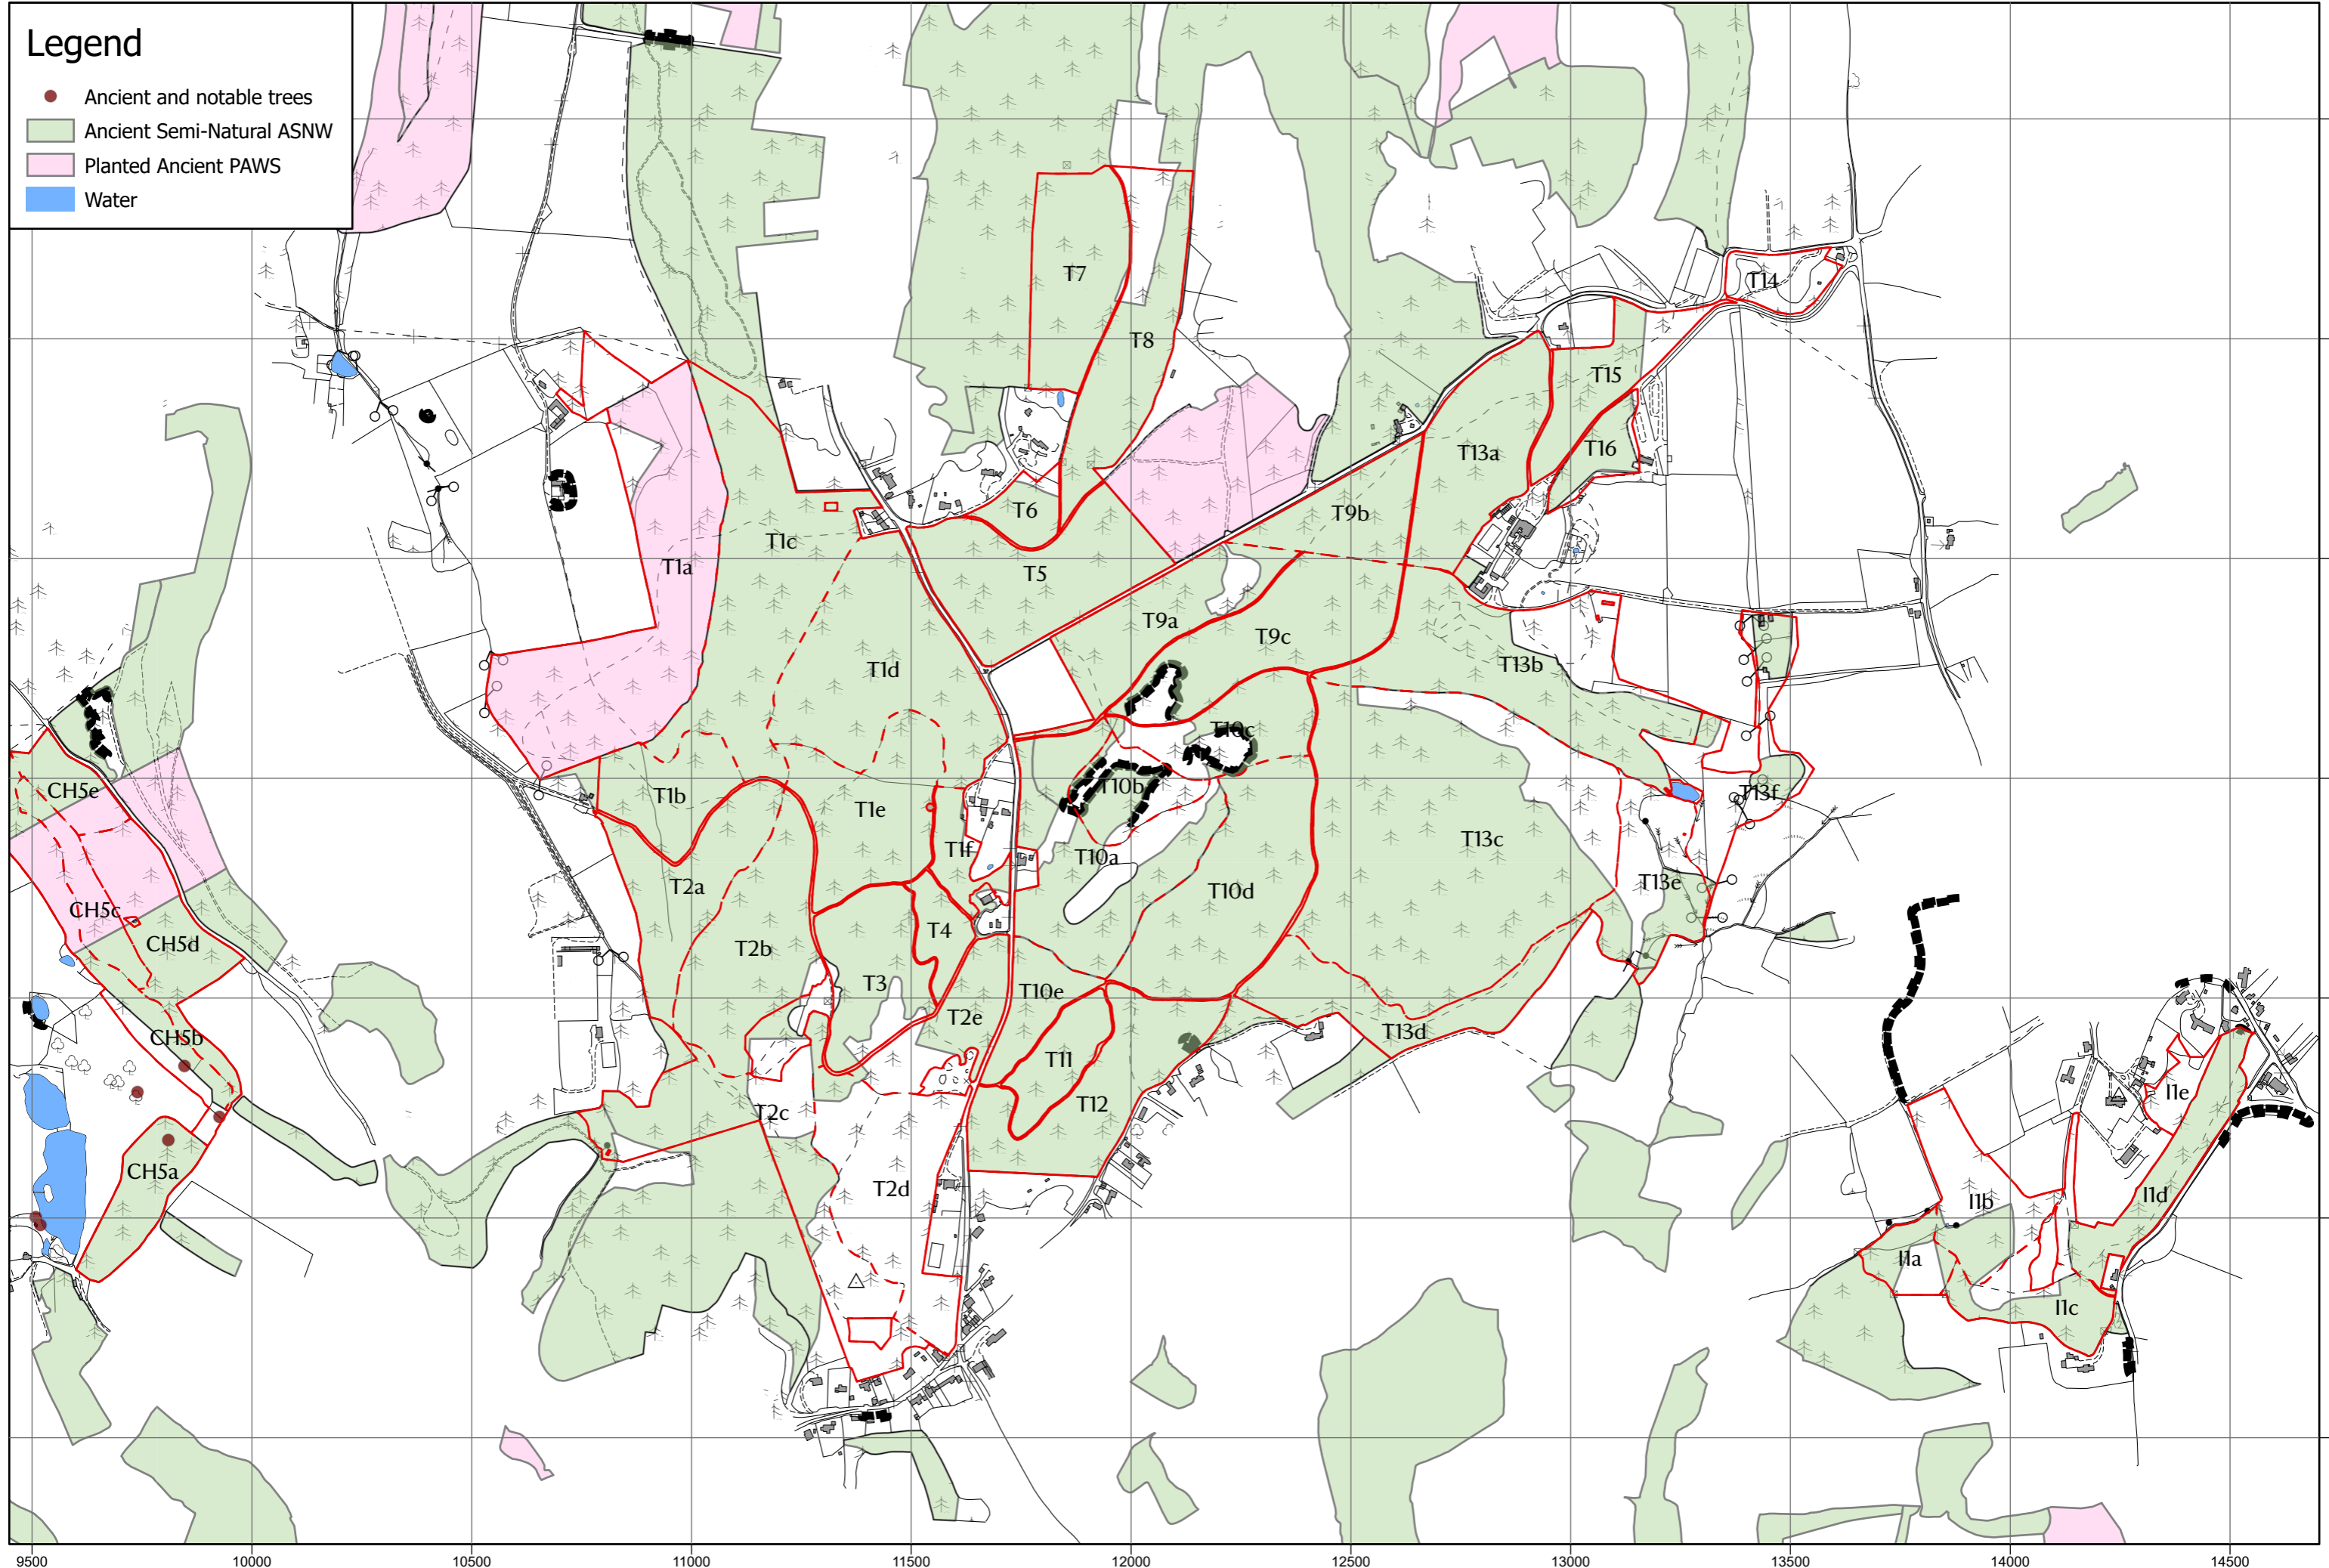

6670500

MESK Woodland Management Plan - Oldbury Hill - Ancient Woodland and Veteran Trees

0 0.1 0.2 0.4 Km

Scale: 1:7,000 at A3

Legend

- Ancient and notable trees
- Ancient Semi-Natural ASNW
- Planted Ancient PAWS
- Water

Legend

- Ancient and notable trees
- Ancient Semi-Natural ASNW
- Planted Ancient PAWS
- Water

Legend

- Ancient and notable trees
- Ancient Semi-Natural ASNW
- Planted Ancient PAWS
- Water

MESK Woodland Management Plan - Toys Hill - Ancient Woodland and Veteran Trees

Scale: 1:13,000 at A3

Legend

- Ancient and notable trees
- Ancient Semi-Natural ASNW
- Planted Ancient PAWS
- Water

13500

14000

14500

6665000

6664500