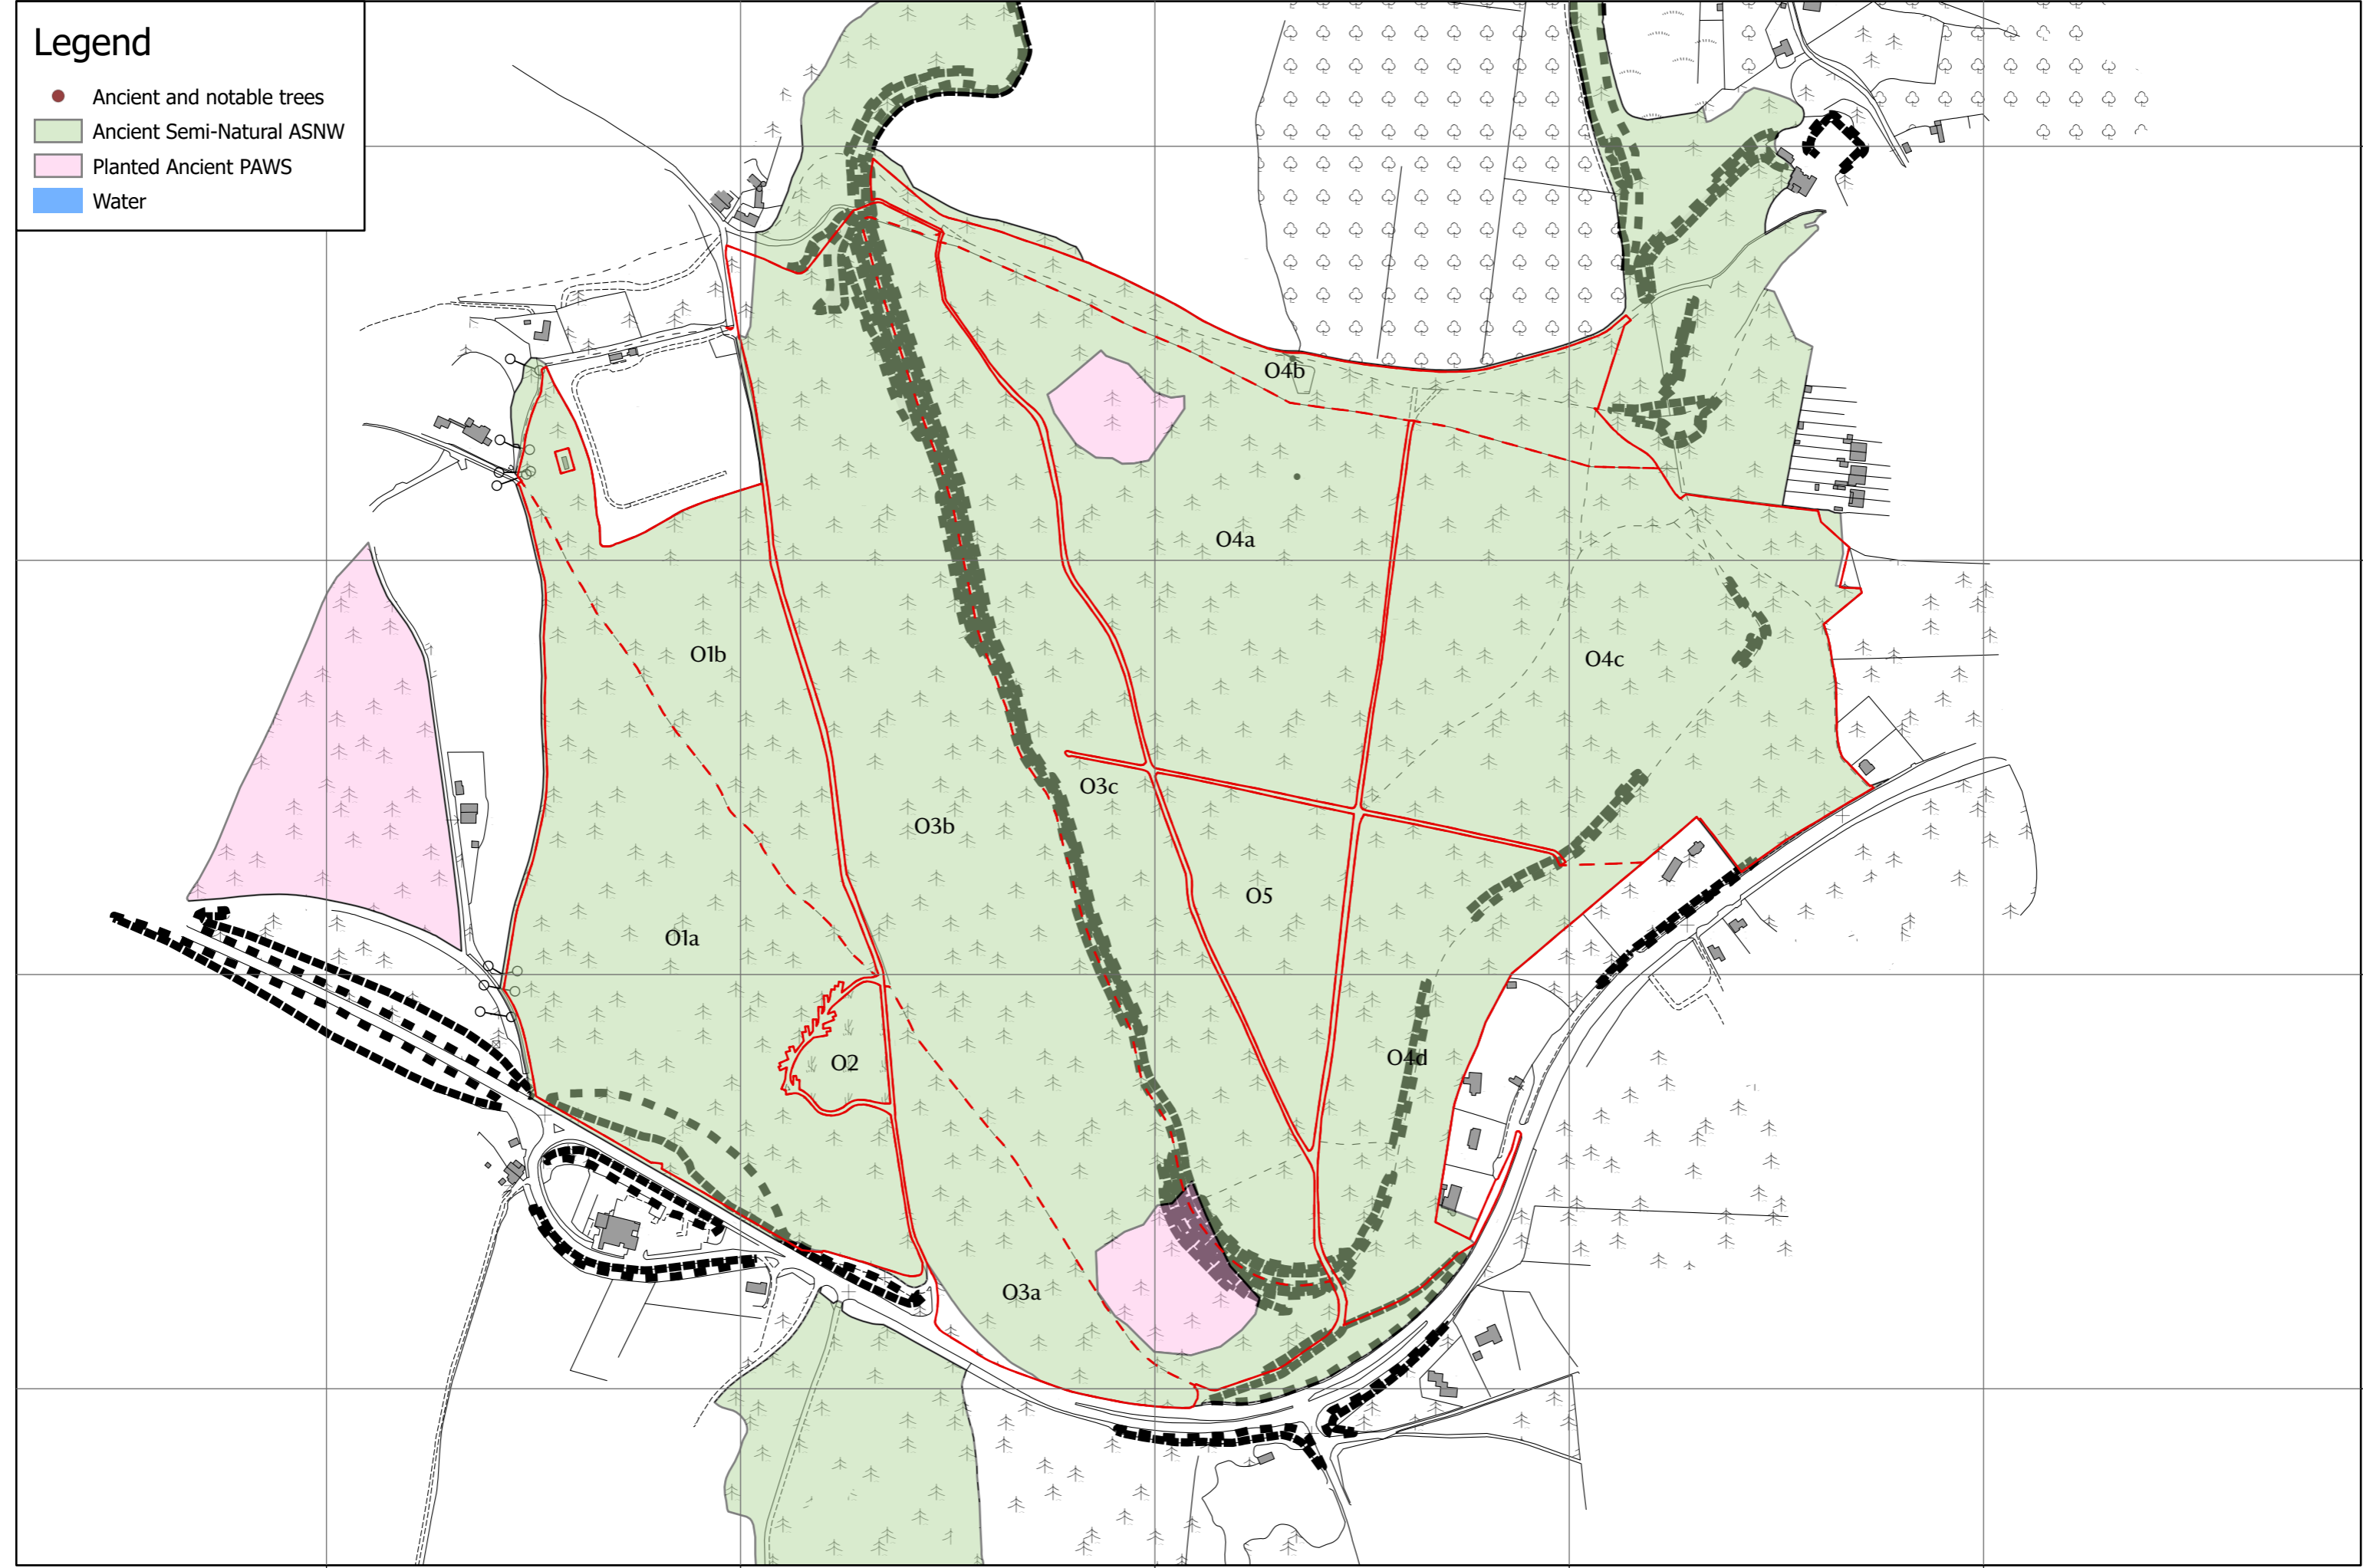

0 0.23 0.45 0.9 Km

Scale: 1:13,000 at A3

Legend

- Ancient and notable trees
- Ancient Semi-Natural ASNW
- Planted Ancient PAWS
- Water

Legend

- Ancient and notable trees
- Ancient Semi-Natural ASNW
- Planted Ancient PAWS
- Water

Legend

- Ancient and notable trees
- Ancient Semi-Natural ASNW
- Planted Ancient PAWS
- Water

28500

29000

29500

30000

30500

6635000

6634500

6634000

MESK Woodland Management Plan - Nap Wood - Ancient Woodland and Veteran Trees

Scale: 1:6,000 at A3

Legend

- Ancient and notable trees
- Ancient Semi-Natural ASNW
- Planted Ancient PAWS
- Water

6670500

MESK Woodland Management Plan - Oldbury Hill - Ancient Woodland and Veteran Trees

0 0.1 0.2 0.4 Km

Scale: 1:7,000 at A3

Legend

- Ancient and notable trees
- Ancient Semi-Natural ASNW
- Planted Ancient PAWS
- Water