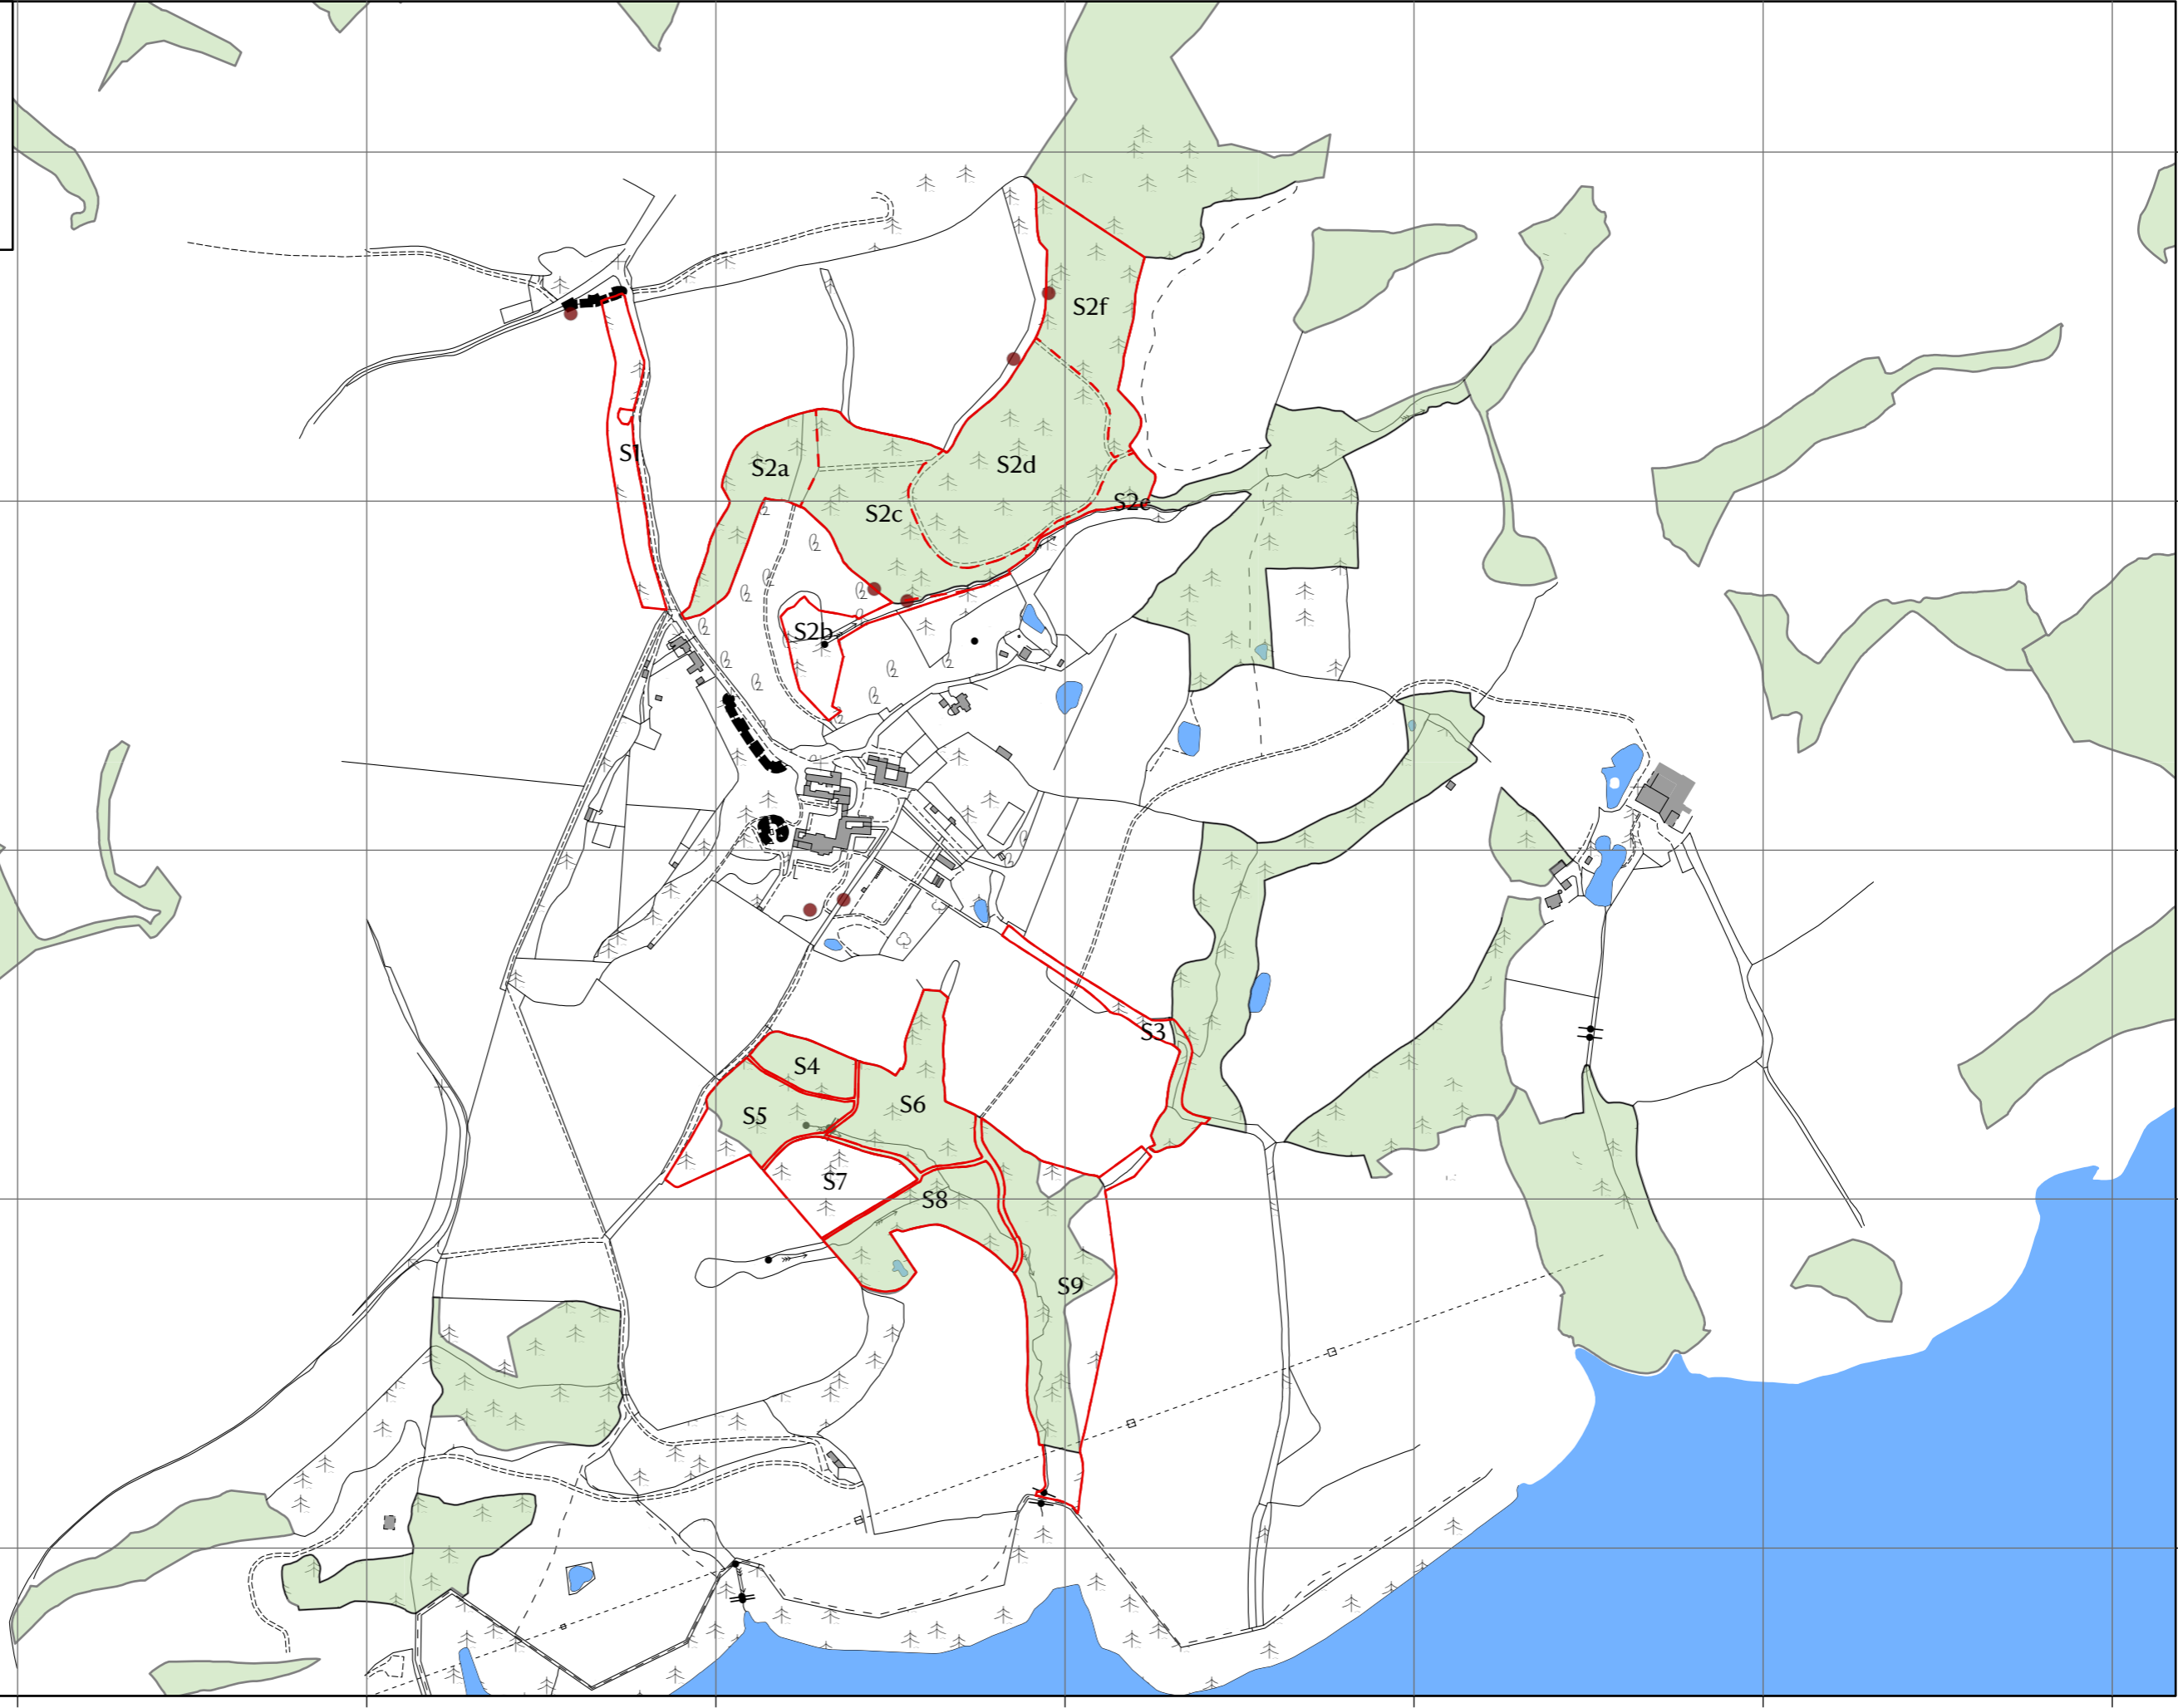

Legend

- Ancient and notable trees
- Ancient Semi-Natural ASNW
- Planted Ancient PAWS
- Water