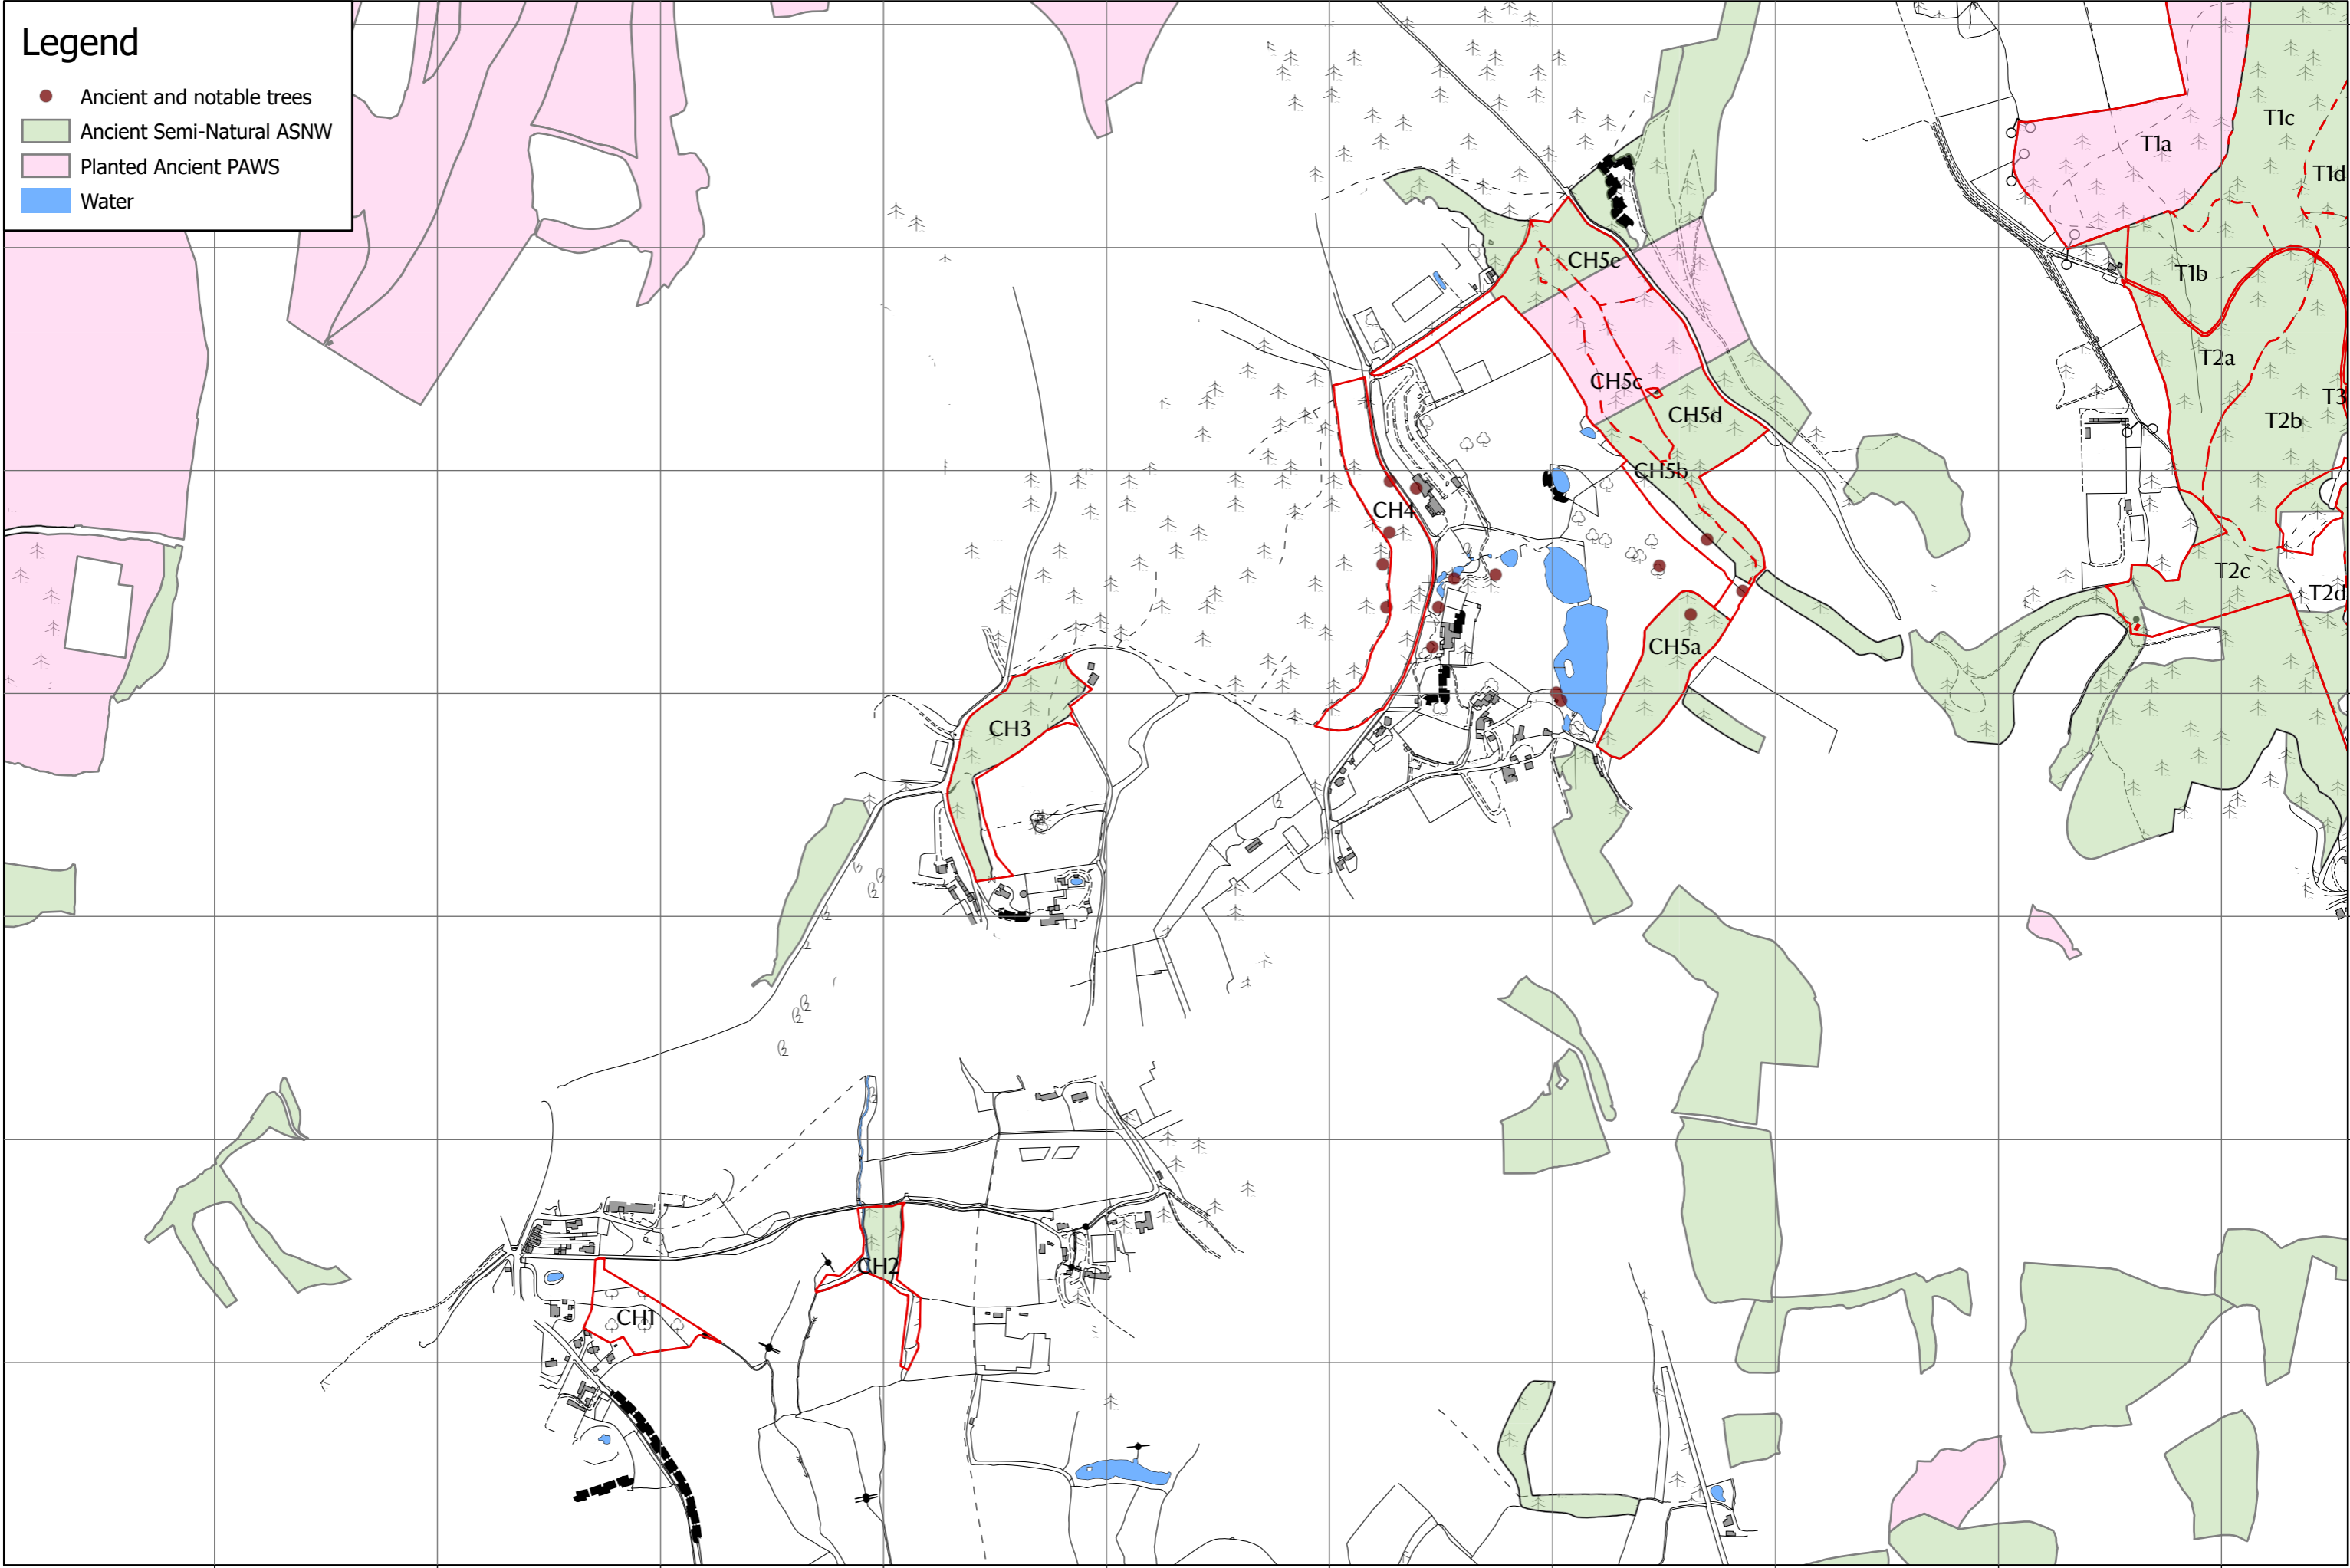

Legend

- Ancient and notable trees
- Ancient Semi-Natural ASNW
- Planted Ancient PAWS
- Water

MESK Woodland Management Plan - Chartwell and Crockham Hill - Ancient Woodland and Veteran Trees

0 0.23 0.45 0.9 Km

Scale: 1:13,000 at A3