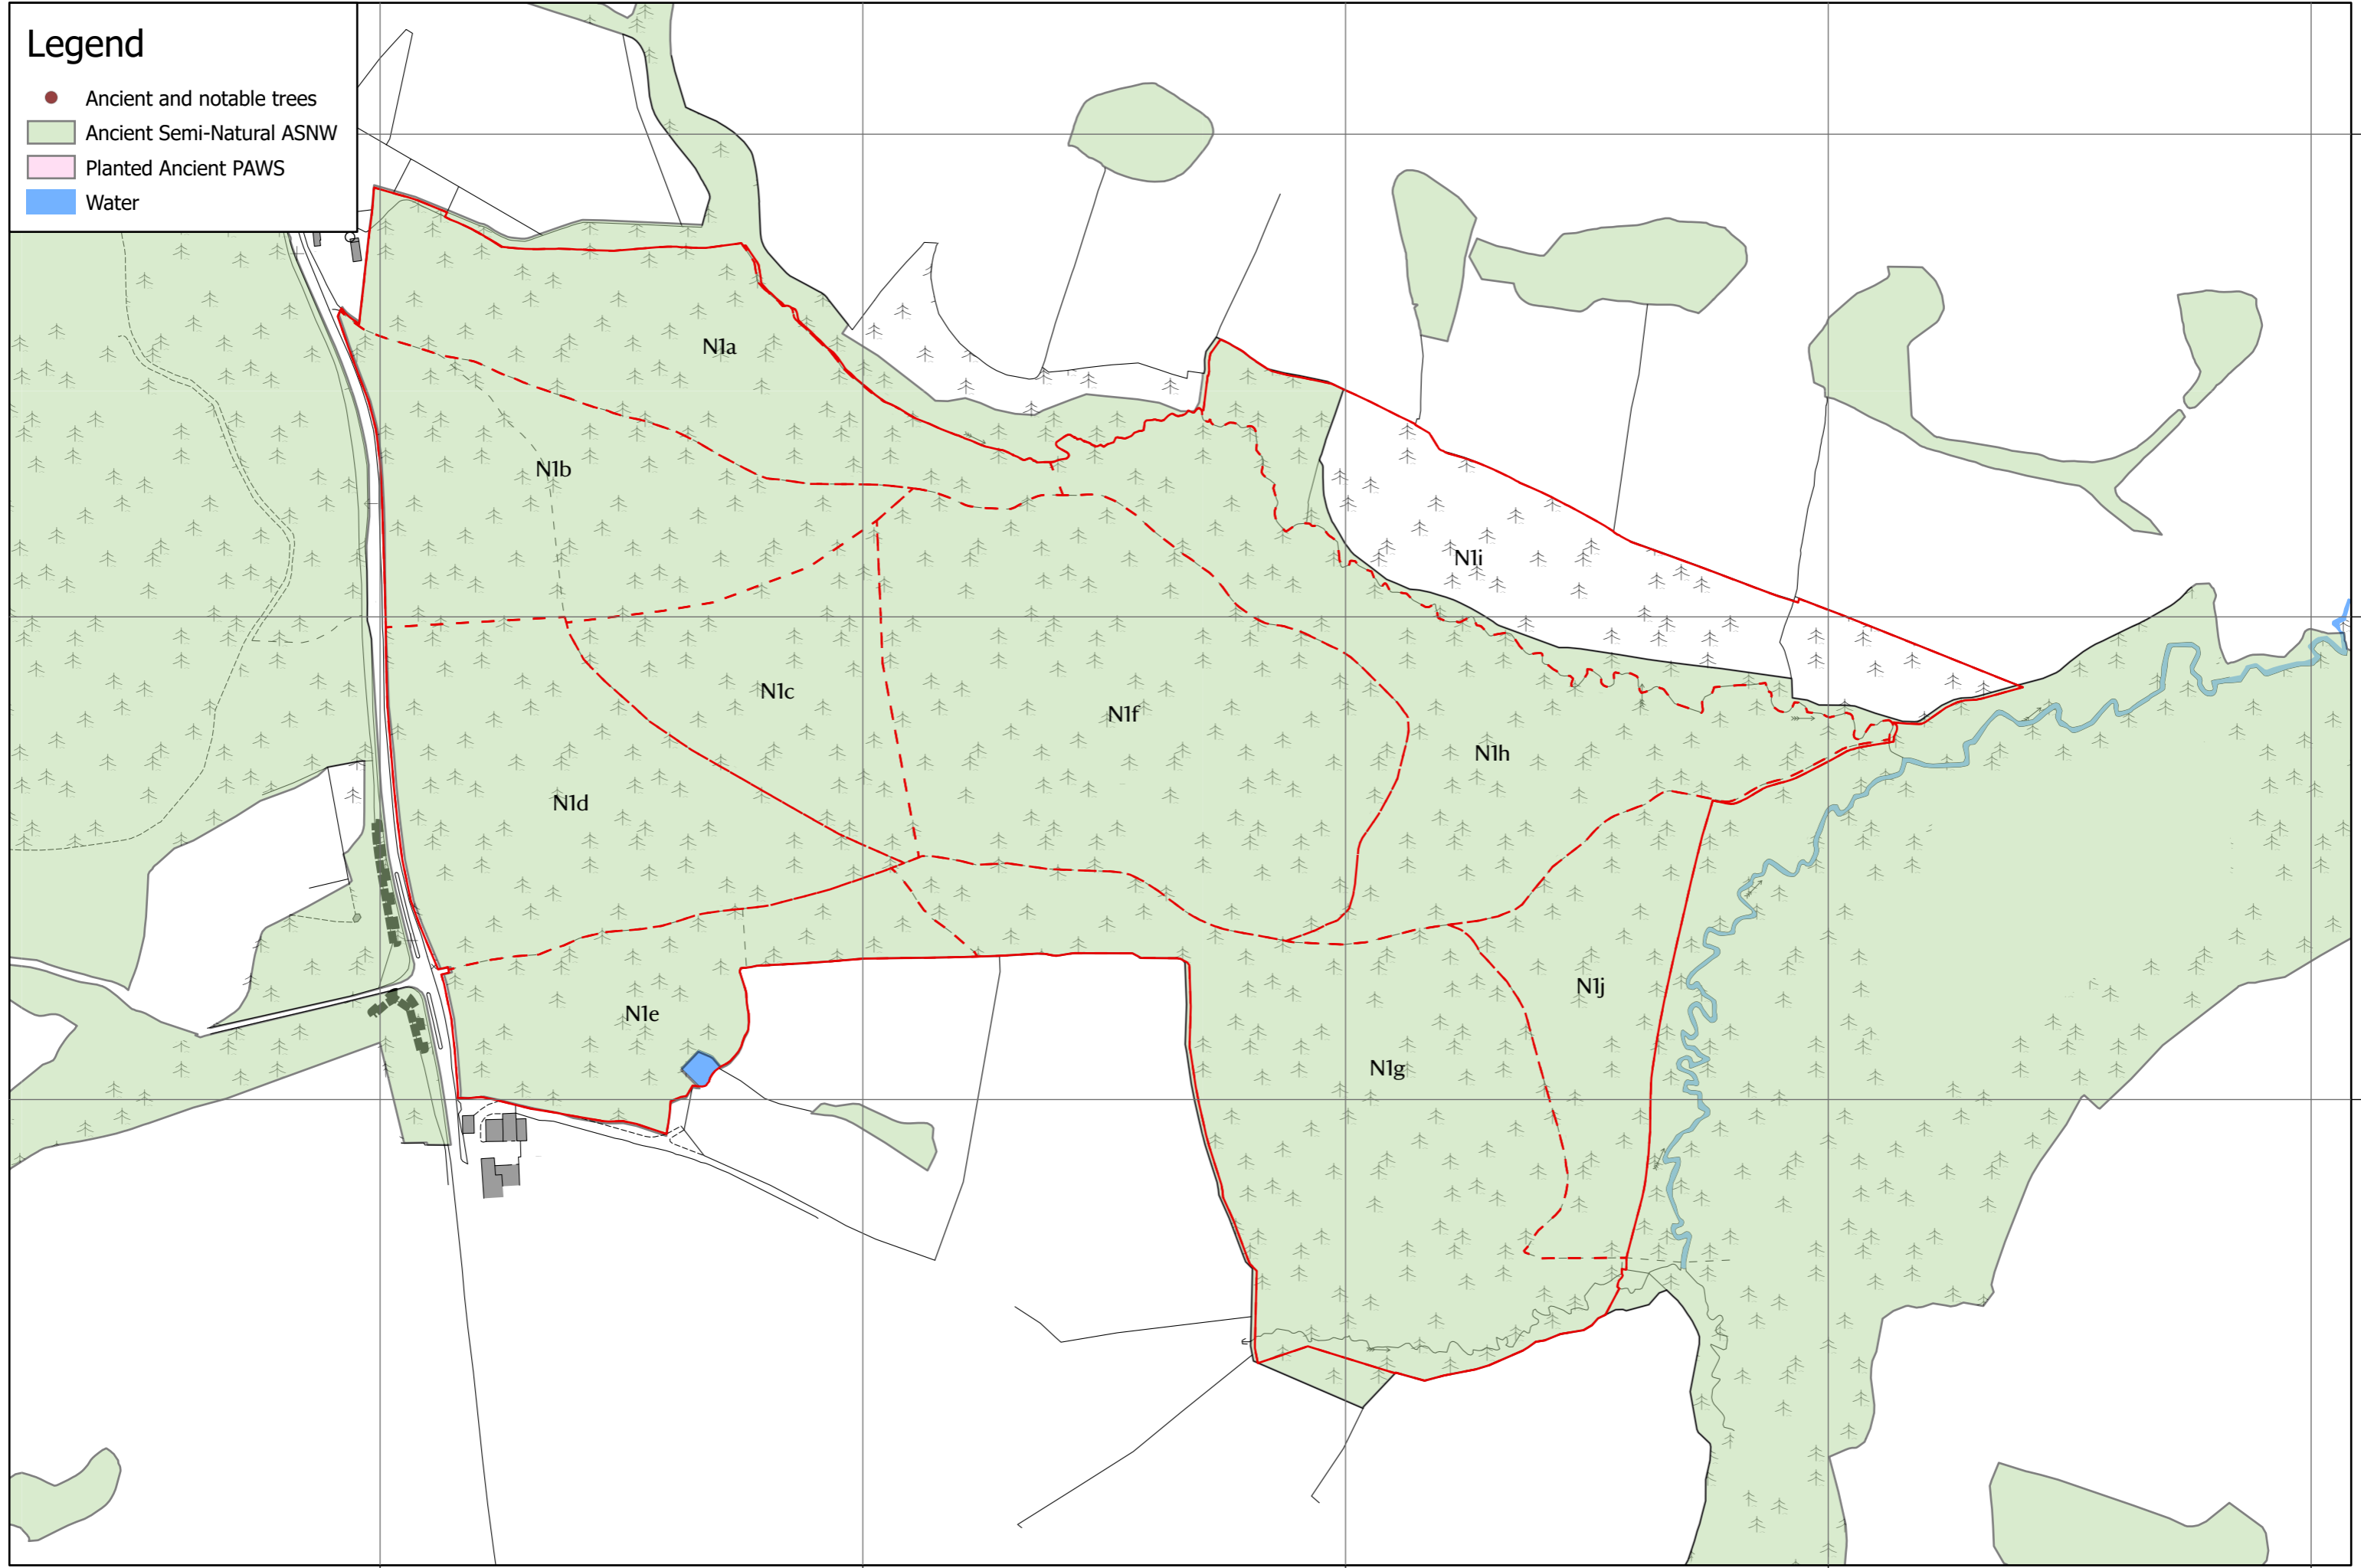

Legend

- Ancient and notable trees
- Ancient Semi-Natural ASNW
- Planted Ancient PAWS
- Water

Legend

- Ancient and notable trees
- Ancient Semi-Natural ASNW
- Planted Ancient PAWS
- Water

MESK Woodland Management Plan - Chartwell and Crockham Hill - Ancient Woodland and Veteran Trees

0 0.23 0.45 0.9 Km

Scale: 1:13,000 at A3

Legend

- Ancient and notable trees
- Ancient Semi-Natural ASNW
- Planted Ancient PAWS
- Water

Legend

- Ancient and notable trees
- Ancient Semi-Natural ASNW
- Planted Ancient PAWS
- Water

Legend

- Ancient and notable trees
- Ancient Semi-Natural ASNW
- Planted Ancient PAWS
- Water

28500

29000

29500

30000

30500

6635000