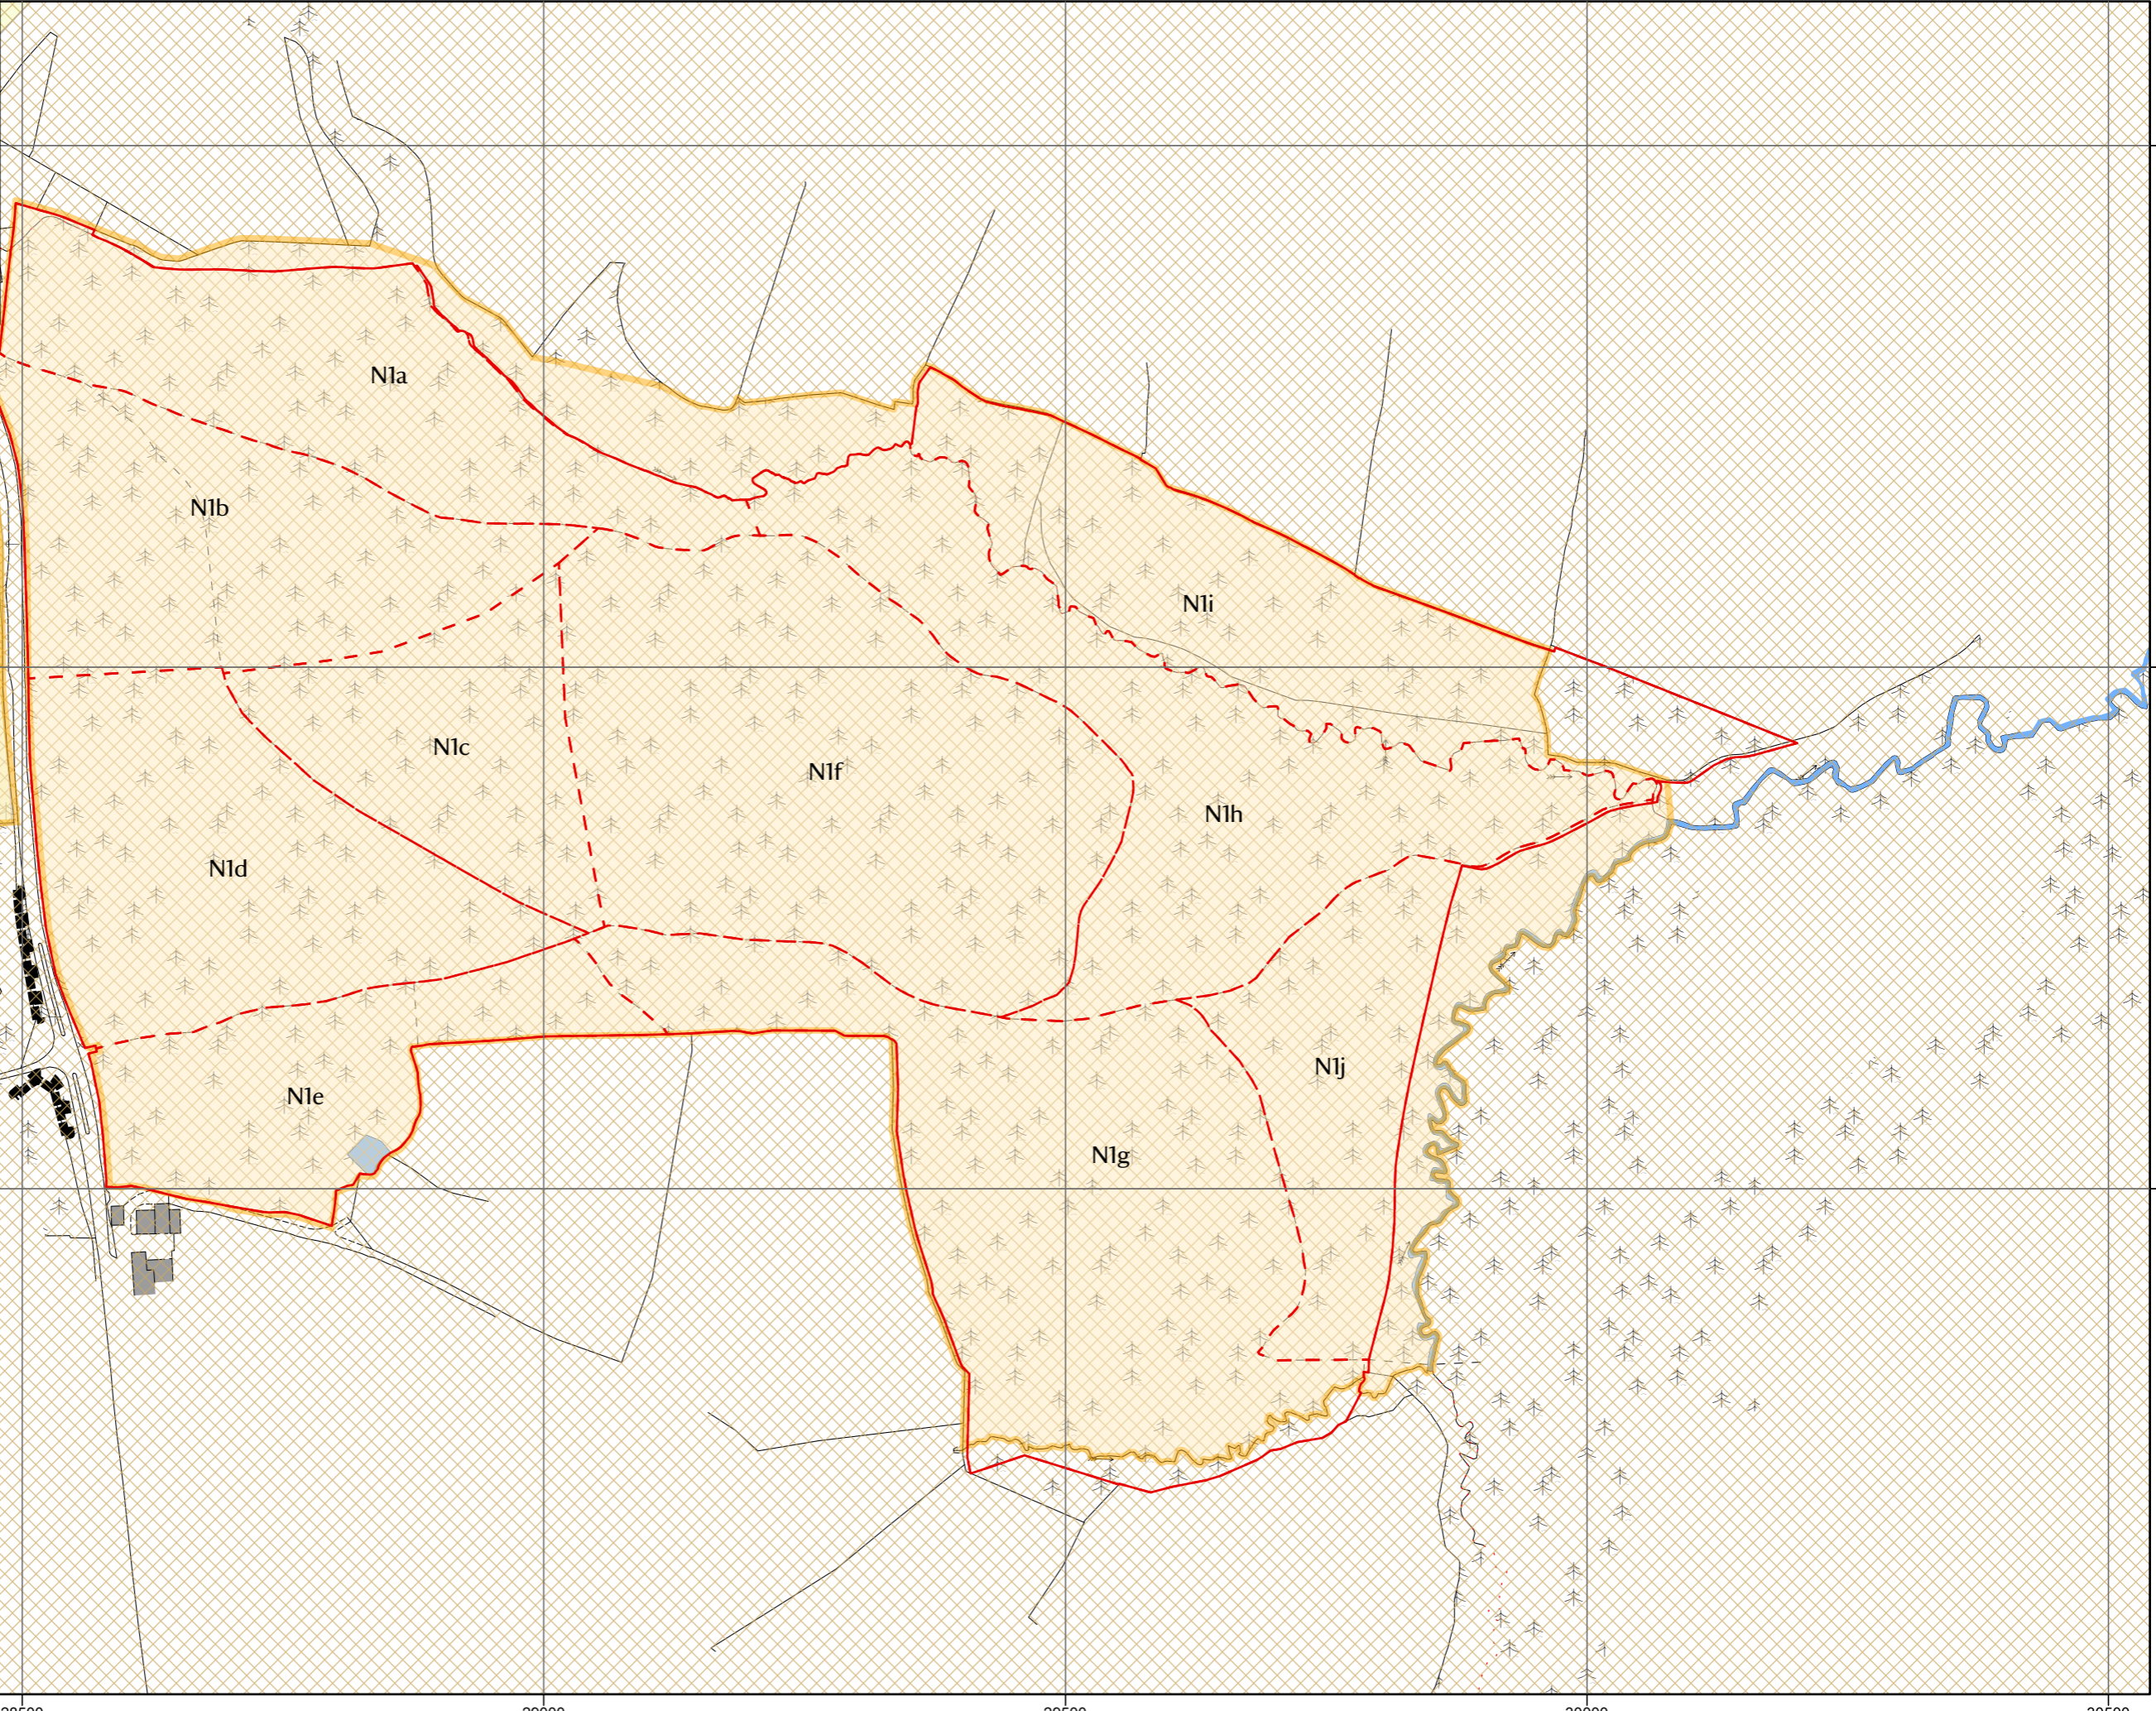

Scale: 1:13,000 at A3

Legend

- ▲ Listed Buildings
- Scheduled Monument
- ▭ SSSI
- ▨ AONB
- Water
- Registered Park and Garden

Legend

Registered Park and Garden

37500

Legend

- ▲ Listed Buildings
- Scheduled Monument
- ▭ SSSI
- ▨ AONB
- Water
- Registered Park and Garden

6671500

6671000

6670500

0 0.1 0.2 0.4 Km

Scale: 1:7,000 at A3

Legend

- ▲ Listed Buildings
- AONB
- Registered Park and Garden

-9000