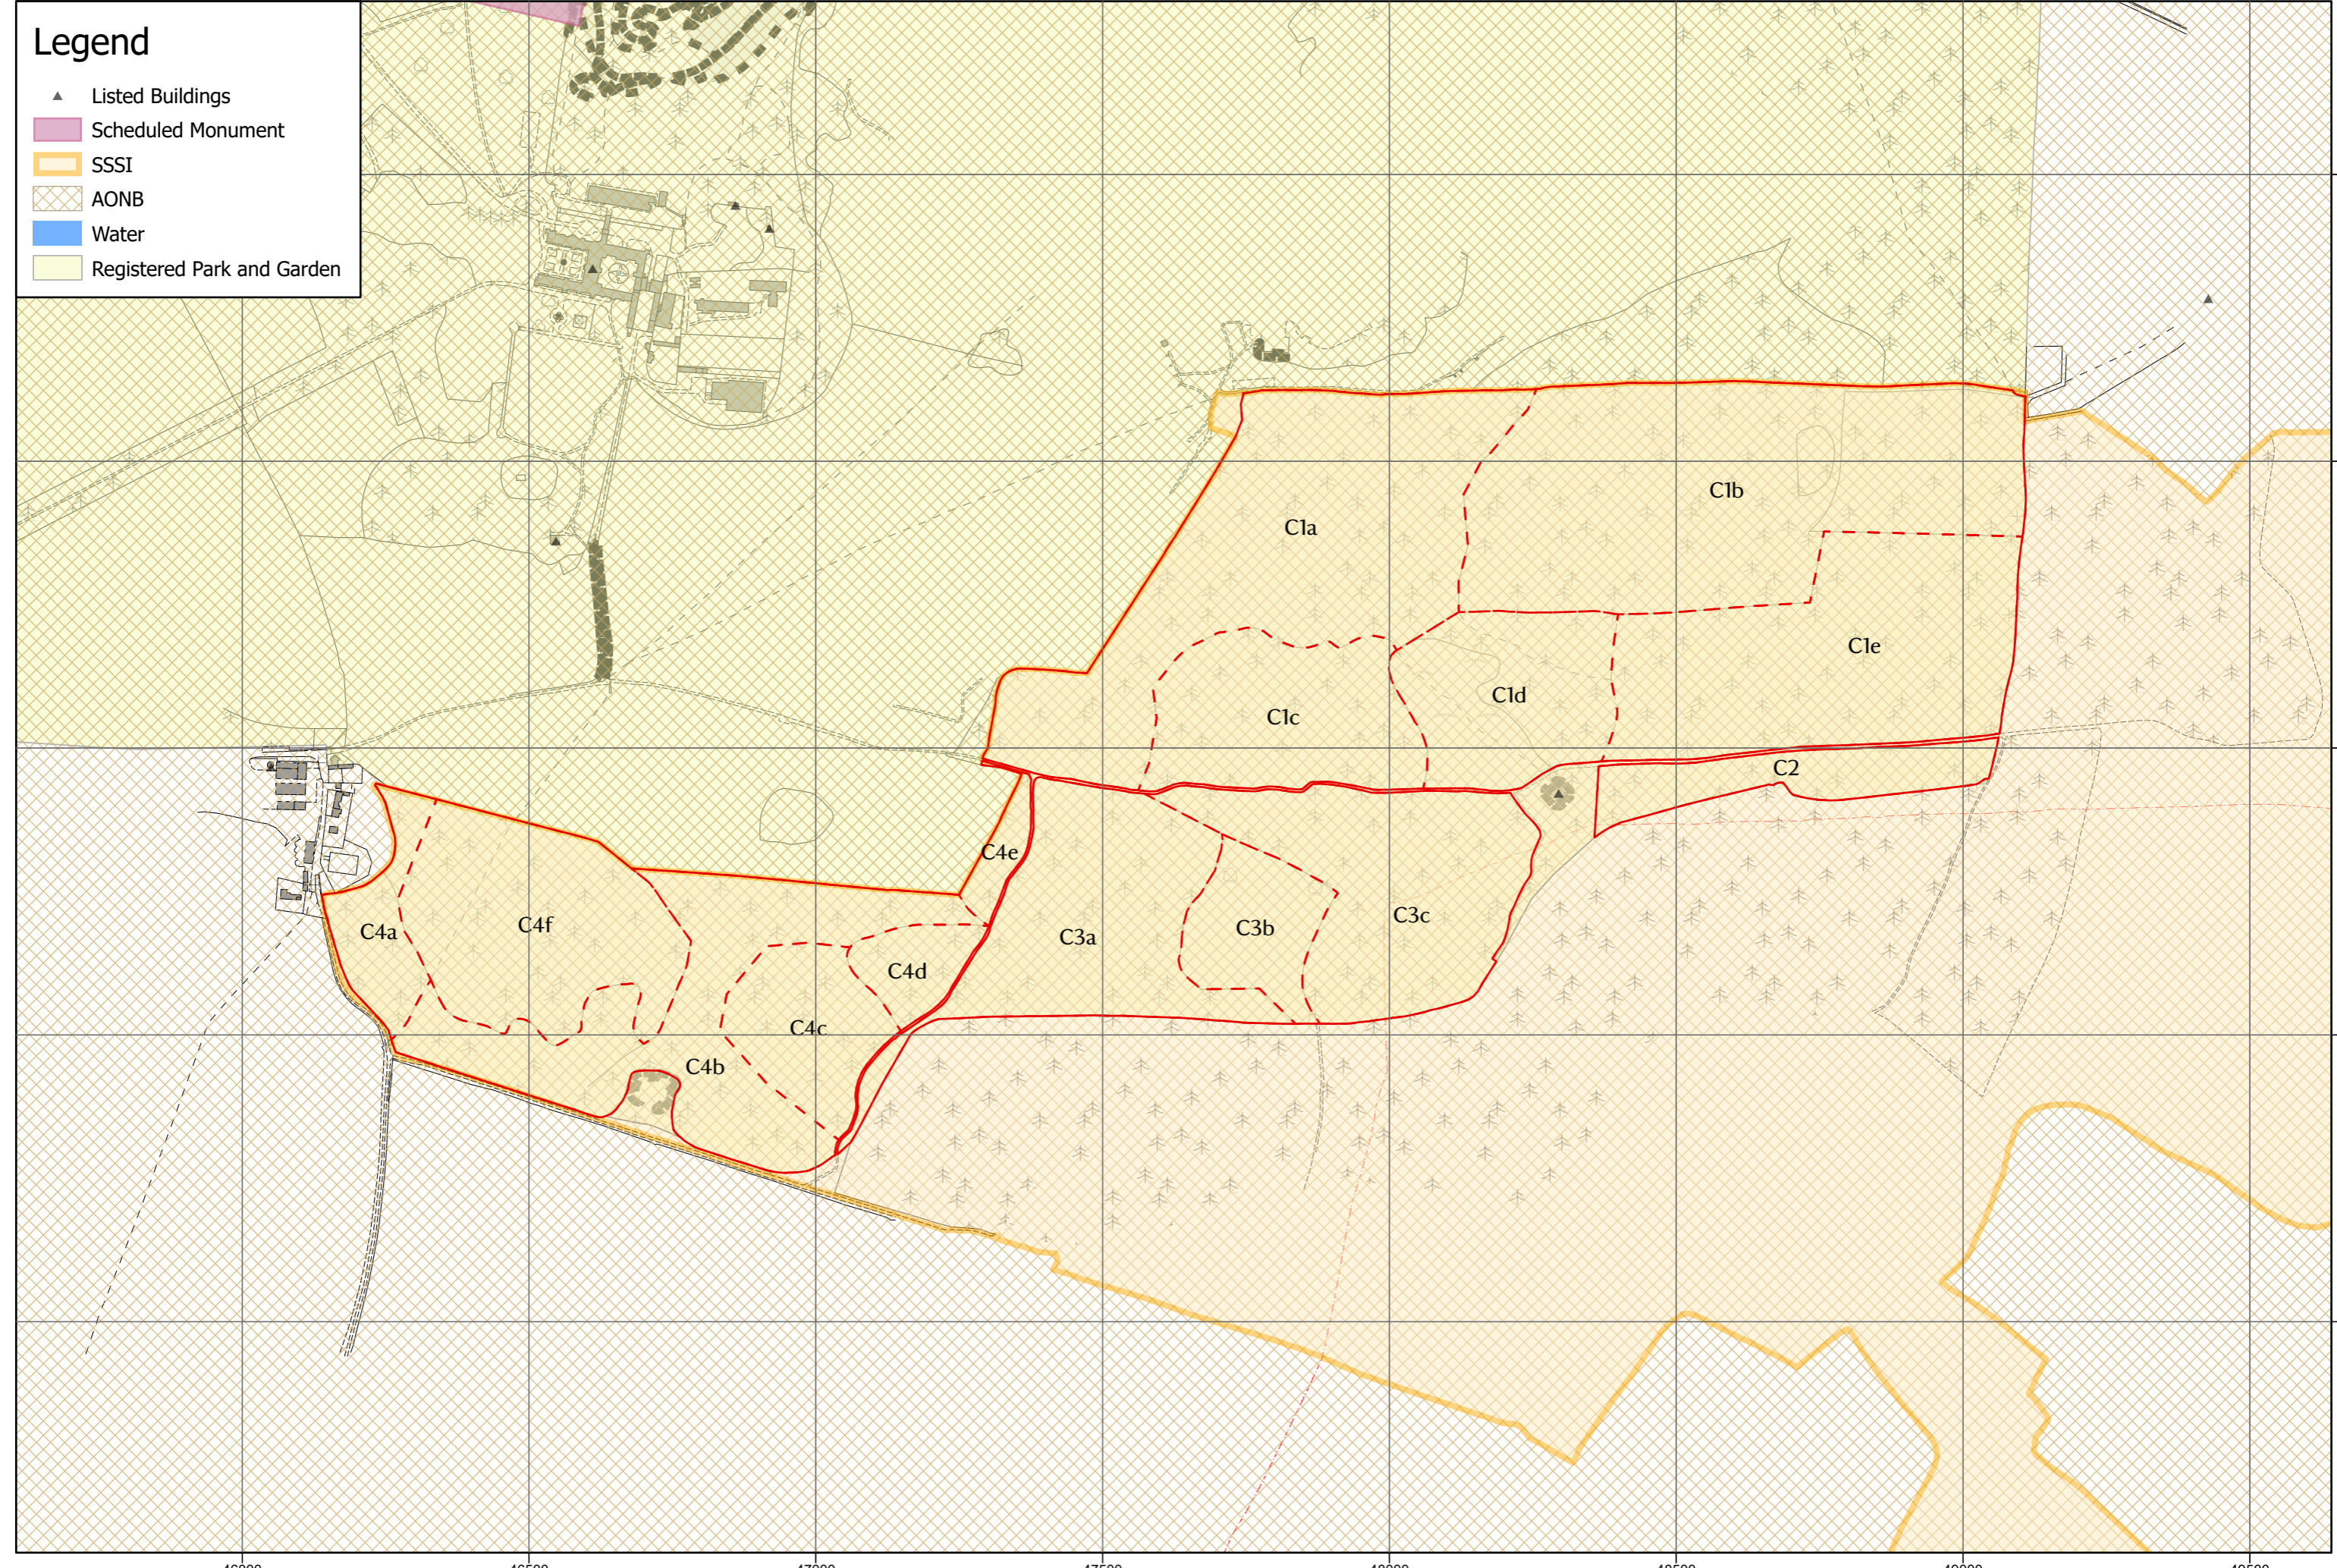

Legend

- ▲ Listed Buildings
- AONB
- Water
- Registered Park and Garden

Legend

- ▲ Listed Buildings
- Scheduled Monument
- ▭ SSSI
- ▨ AONB
- Water
- Registered Park and Garden

MESK Woodland Management Plan - Chartwell and Crockham Hill - Statutory Designations

Scale: 1:13,000 at A3

Legend

- ▲ Listed Buildings
- Scheduled Monument
- ▭ SSSI
- ▨ AONB
- Water
- Registered Park and Garden

Legend

Registered Park and Garden

37500

Legend

- ▲ Listed Buildings
- Scheduled Monument
- ▭ SSSI
- ▨ AONB
- Water
- Registered Park and Garden

6671500

6671000

6670500

0 0.1 0.2 0.4 Km

Scale: 1:7,000 at A3

Legend

- ▲ Listed Buildings
- AONB
- Registered Park and Garden

-9000