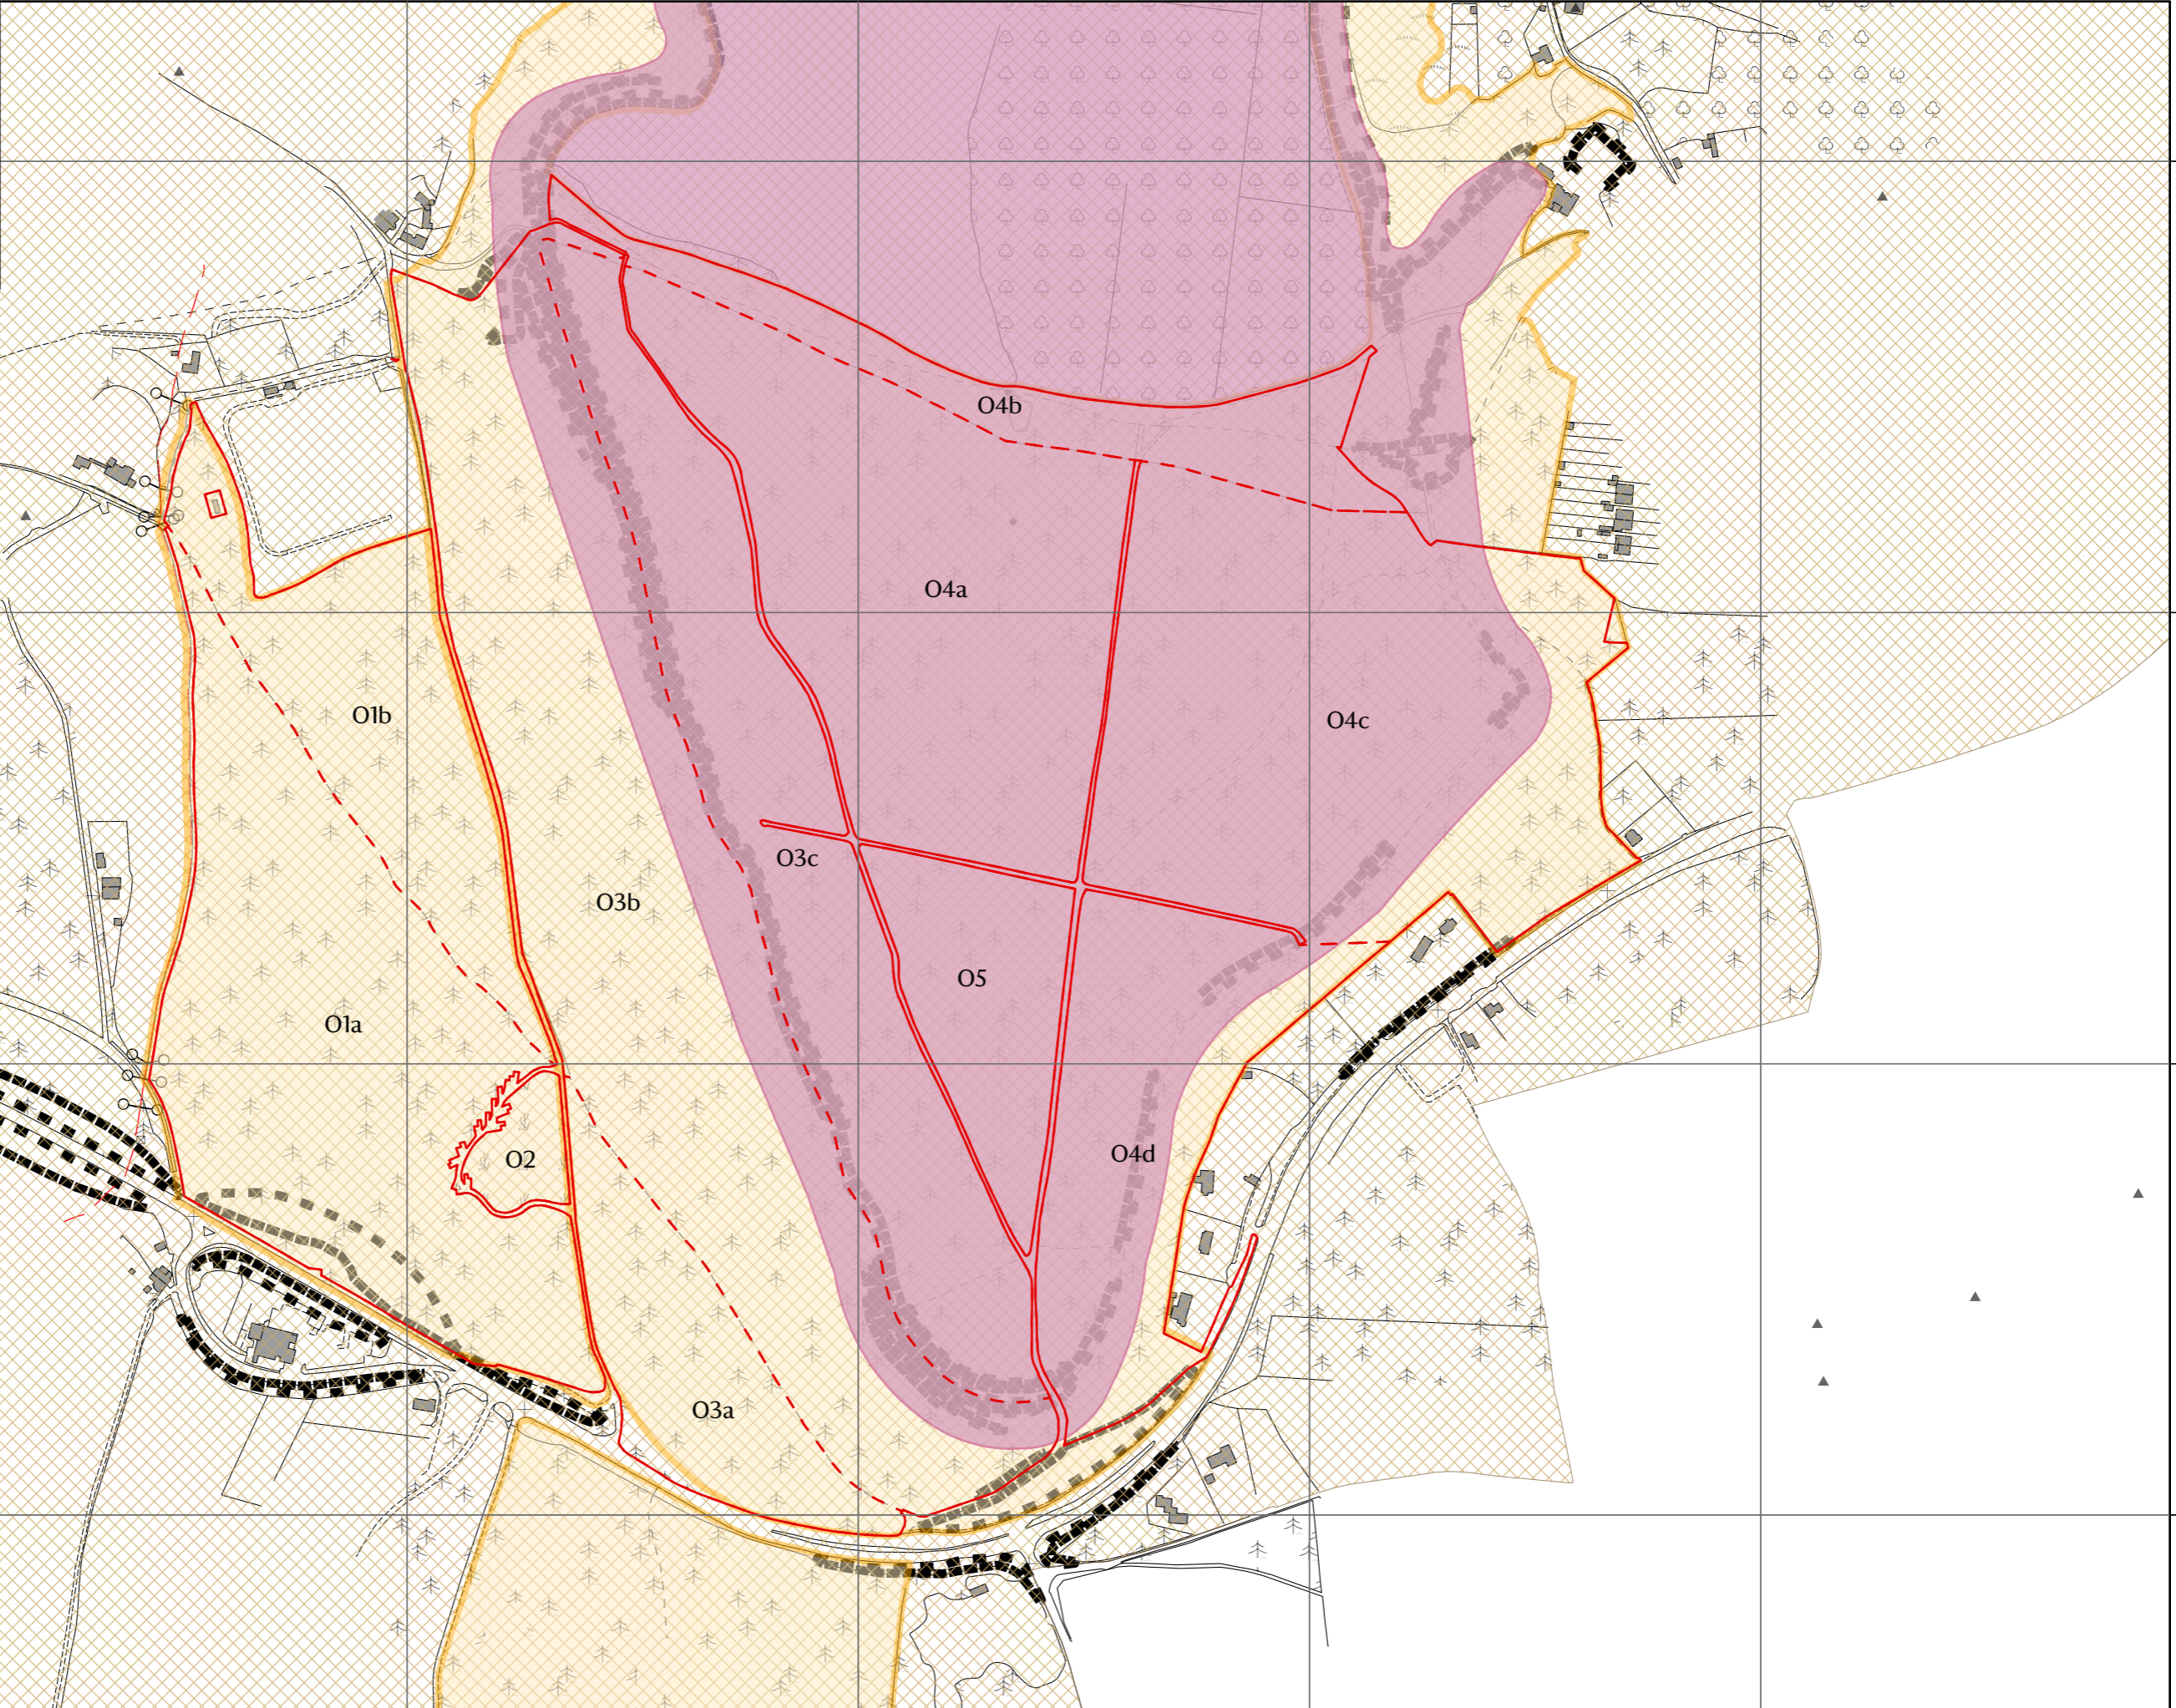

Legend

- ▲ Listed Buildings
- Scheduled Monument
- SSSI
- AONB
- Registered Park and Garden

28500

29000

29500

30000

30500

6672000

6671500

6671000

6670500

0 0.1 0.2 0.4 Km

Scale: 1:7,000 at A3