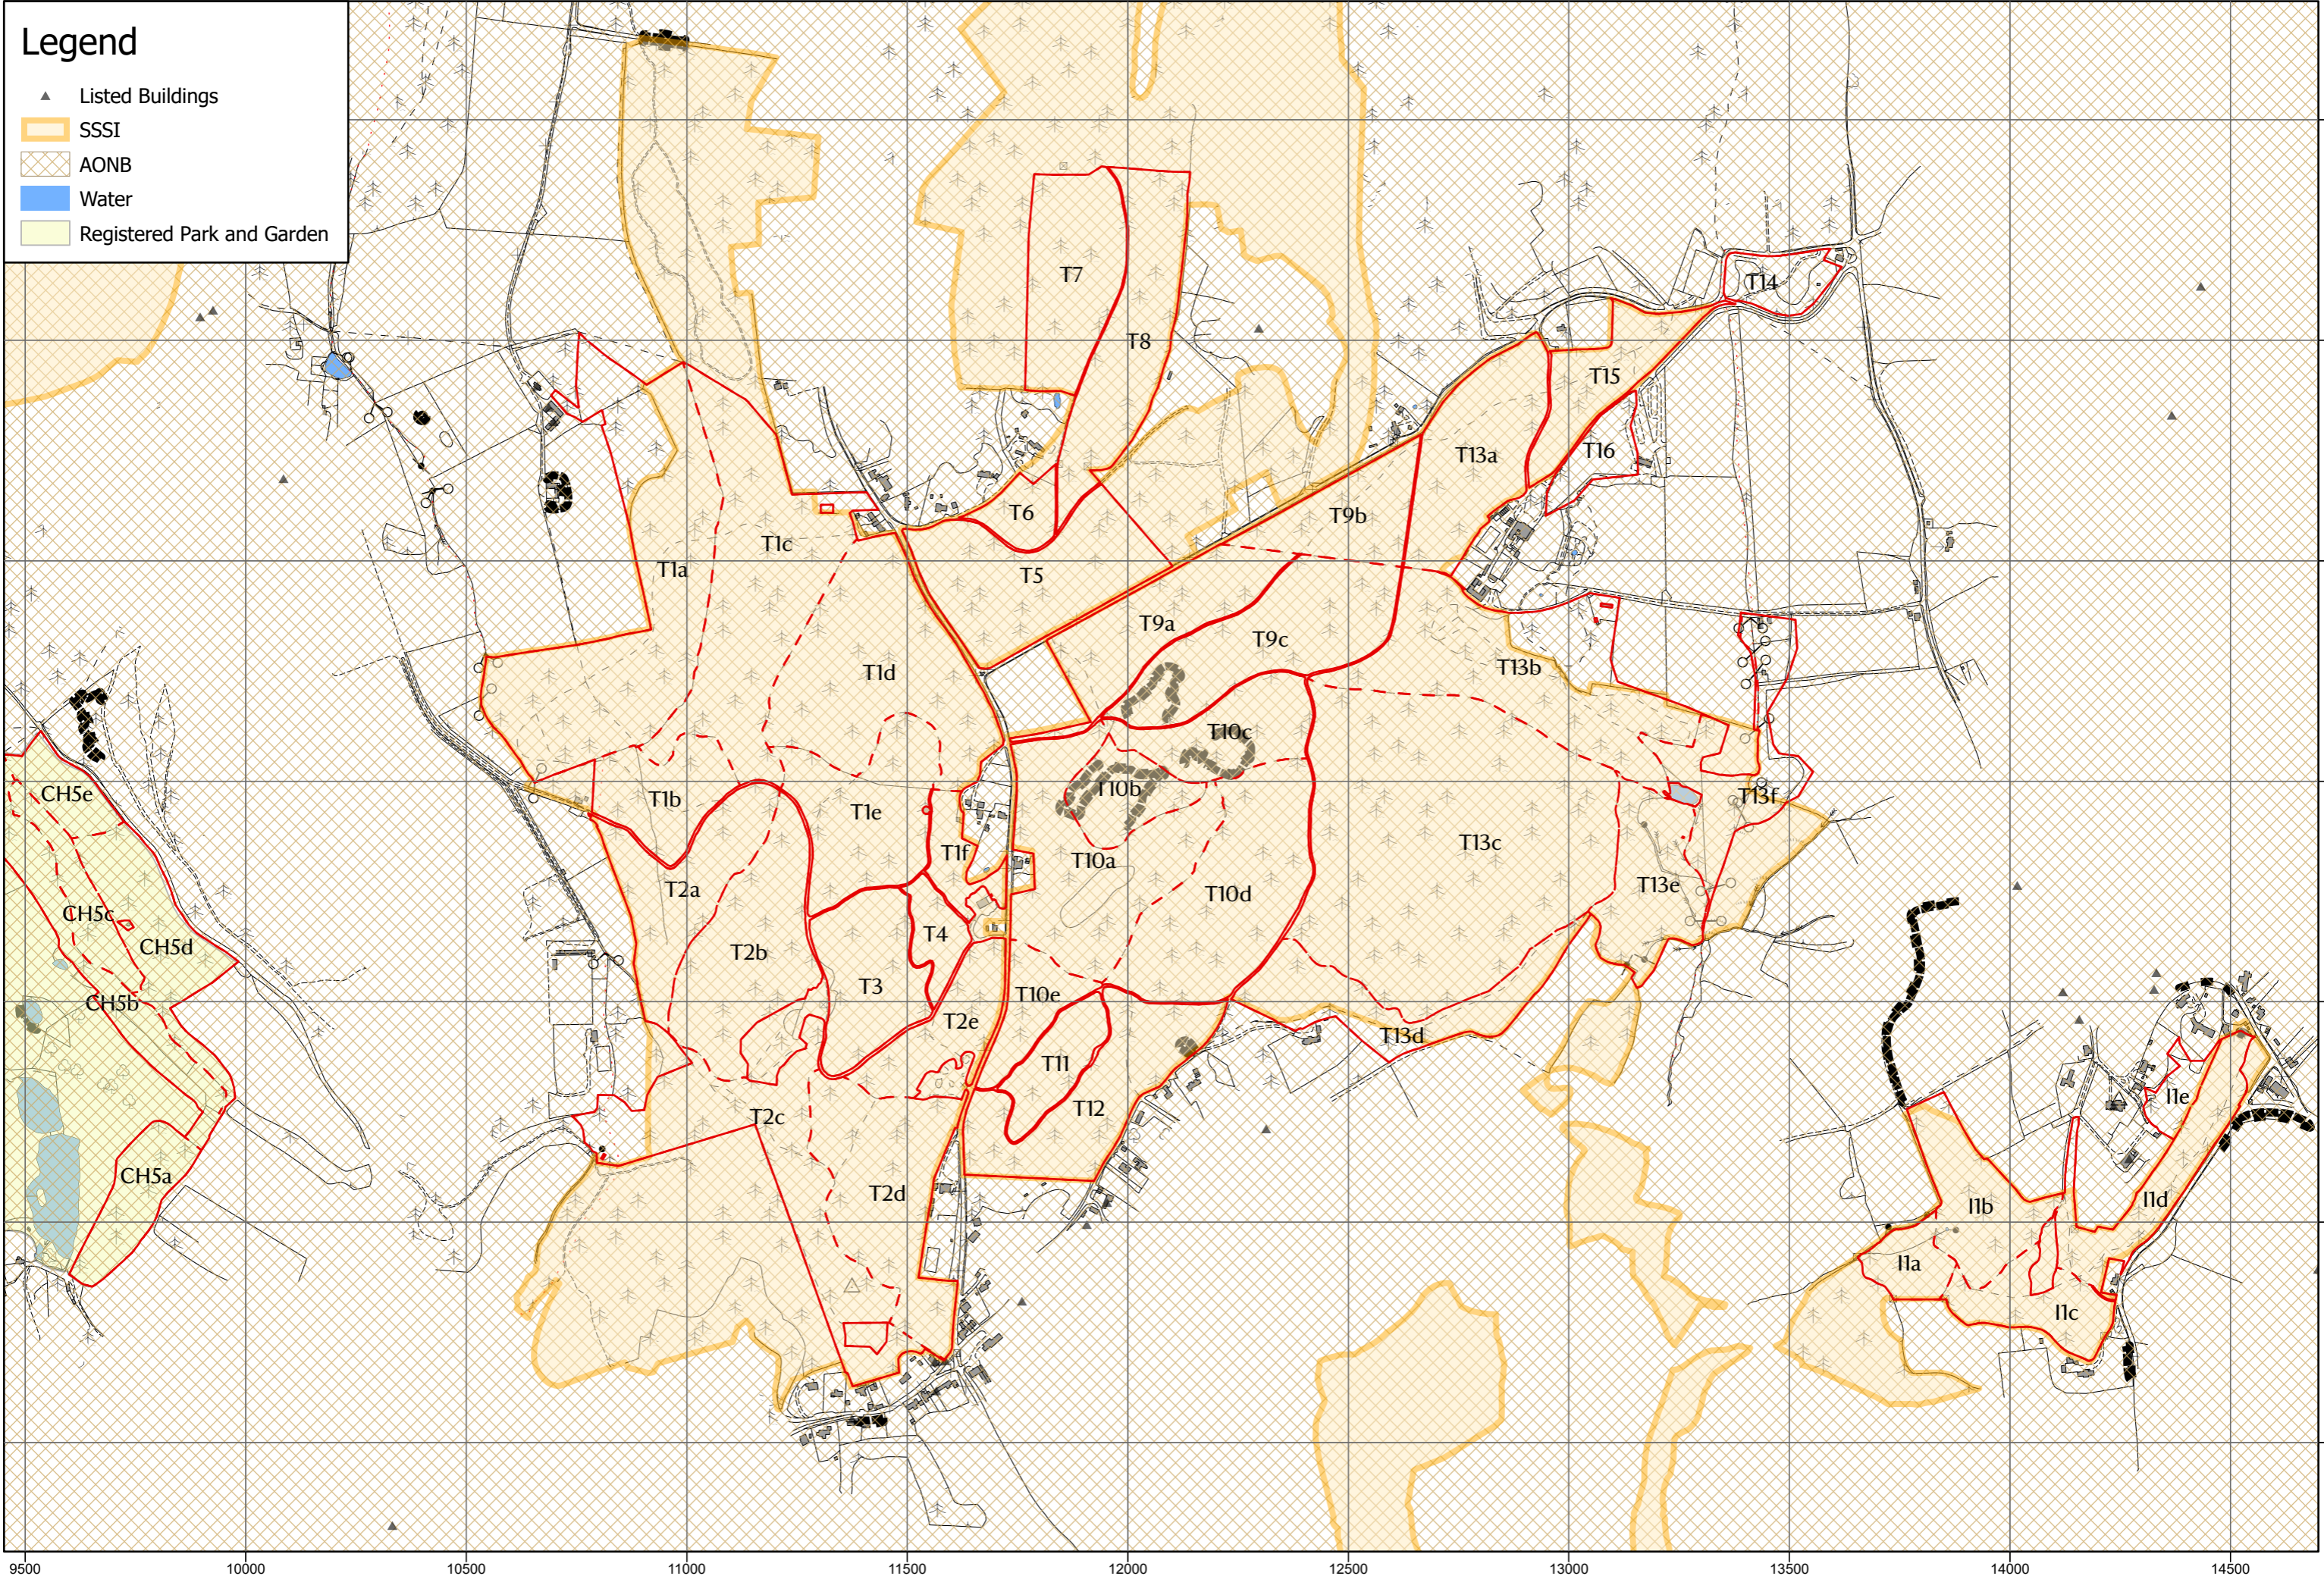

Legend

- Listed Buildings
- SSSI
- AONB
- Water
- Registered Park and Garden