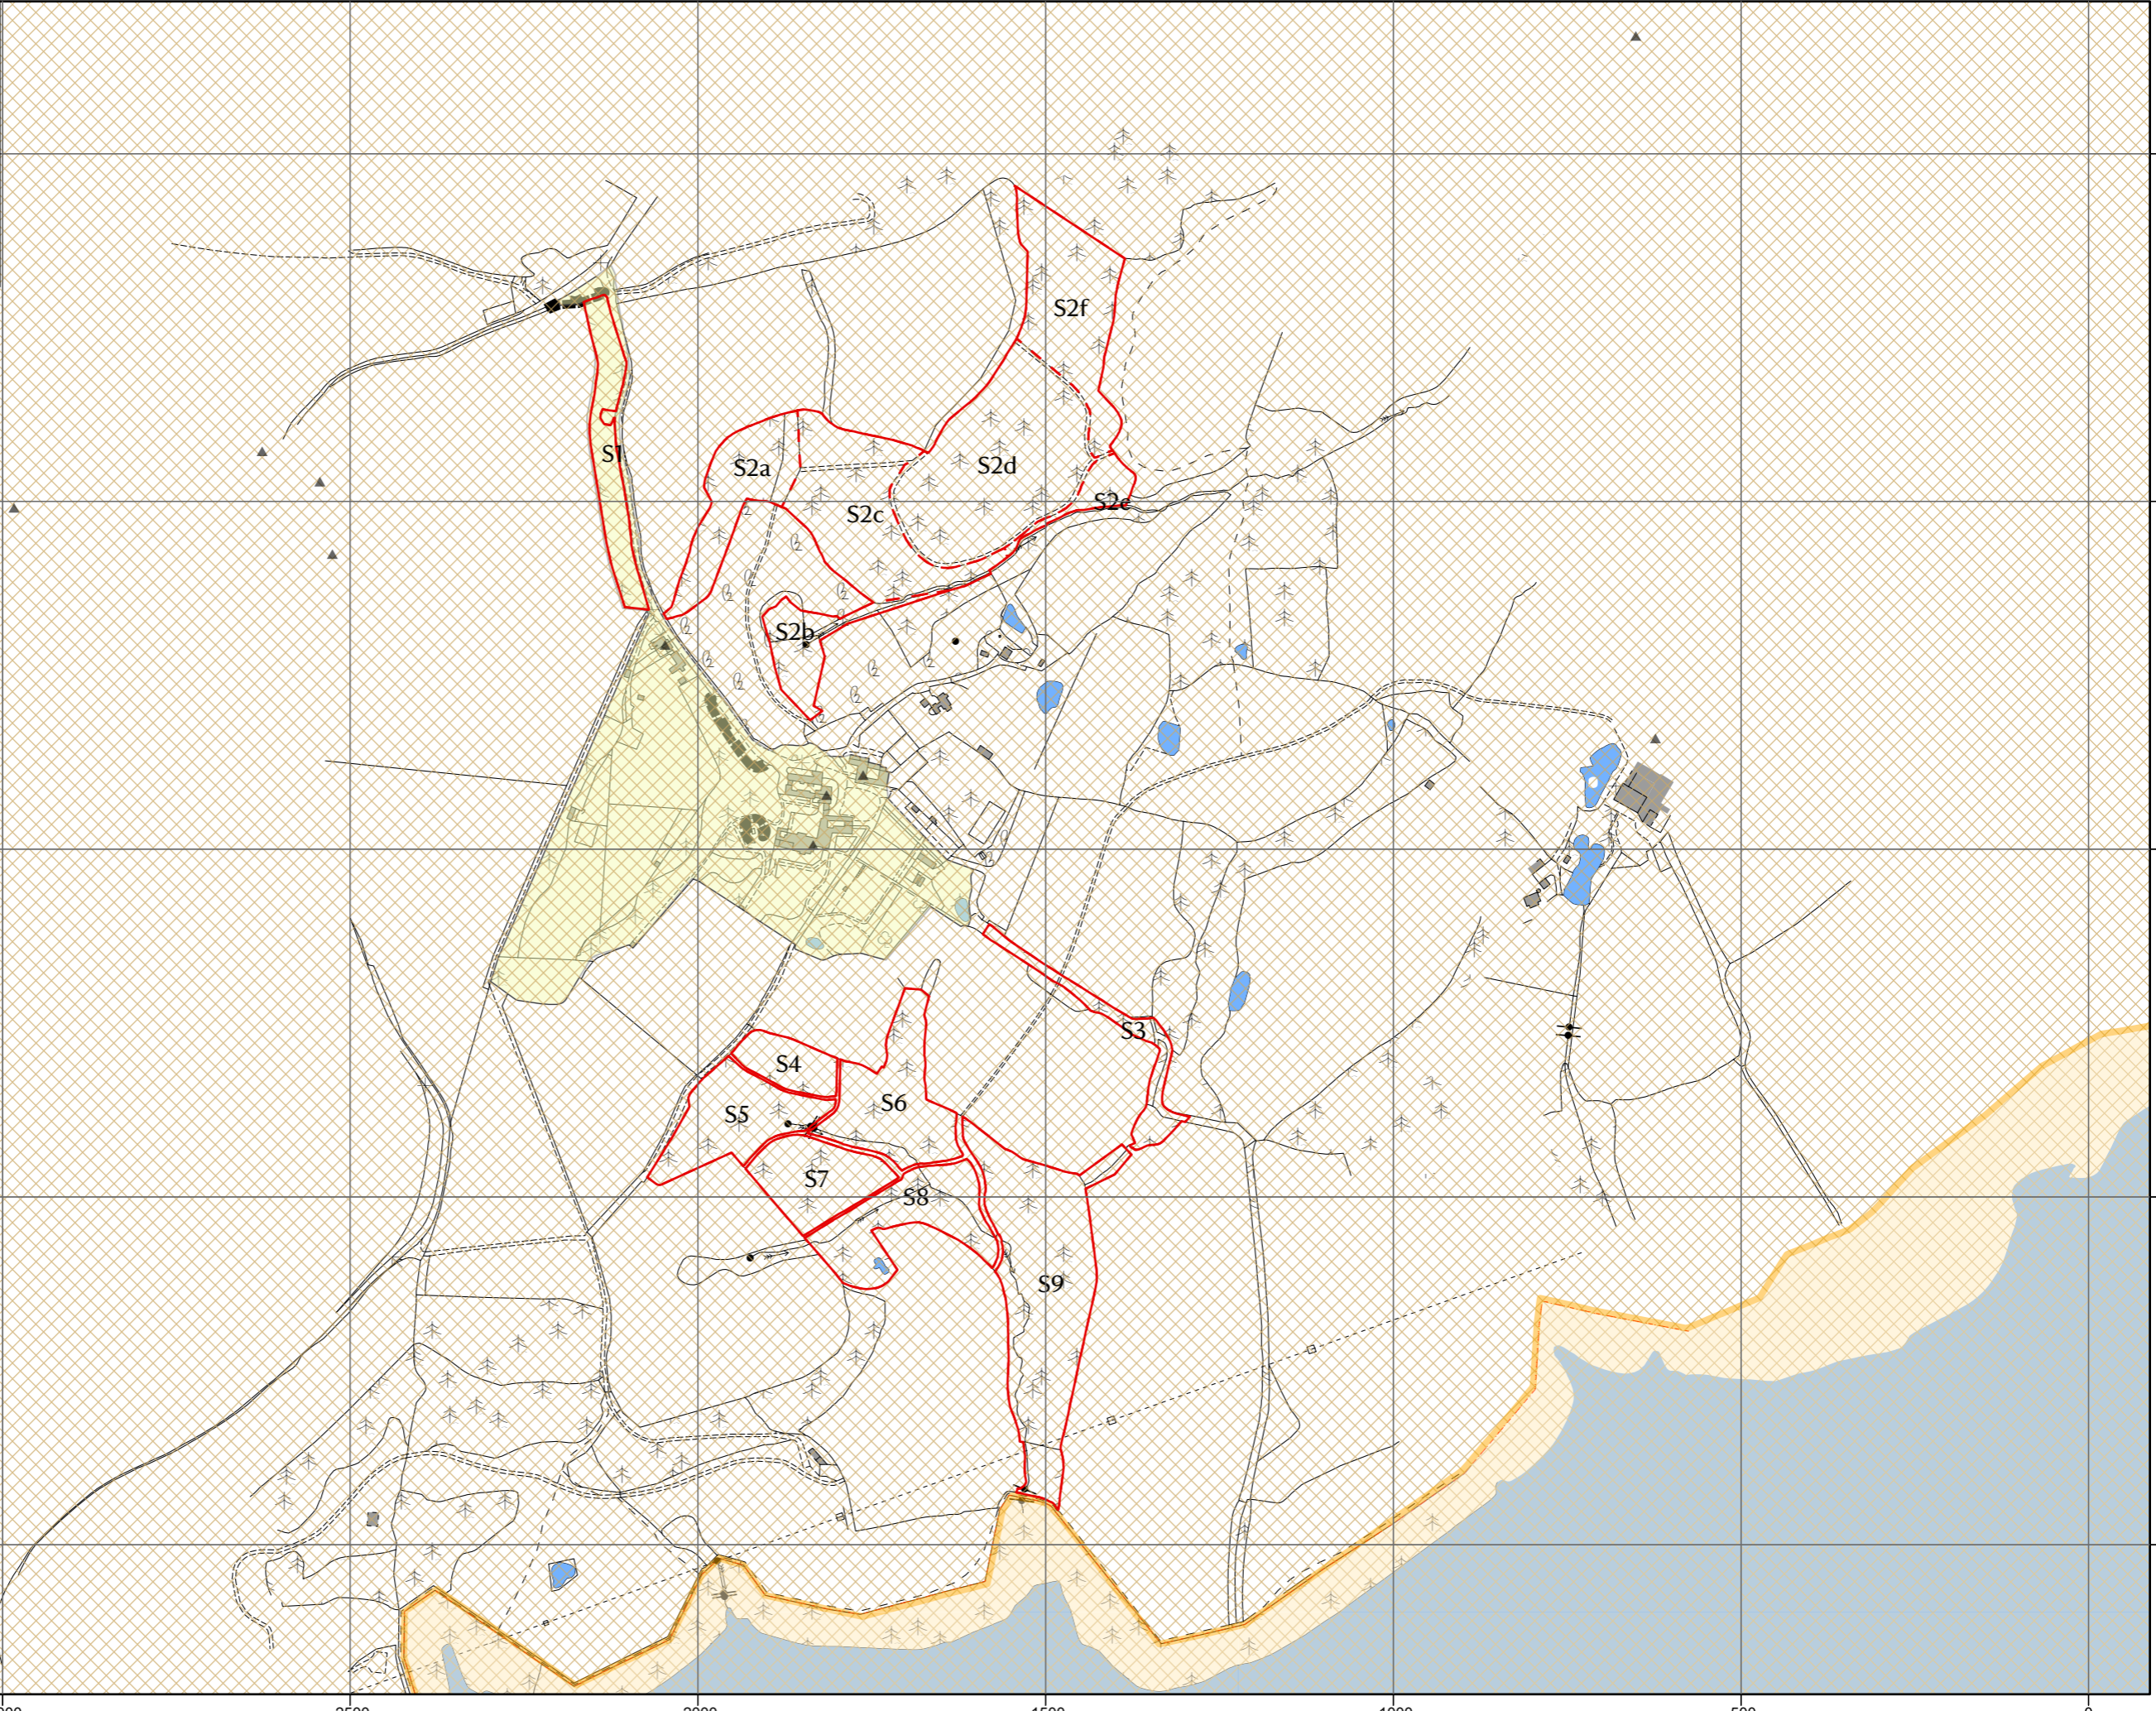

Legend

- ▲ Listed Buildings
- SSSI
- AONB
- Water
- Registered Park and Garden