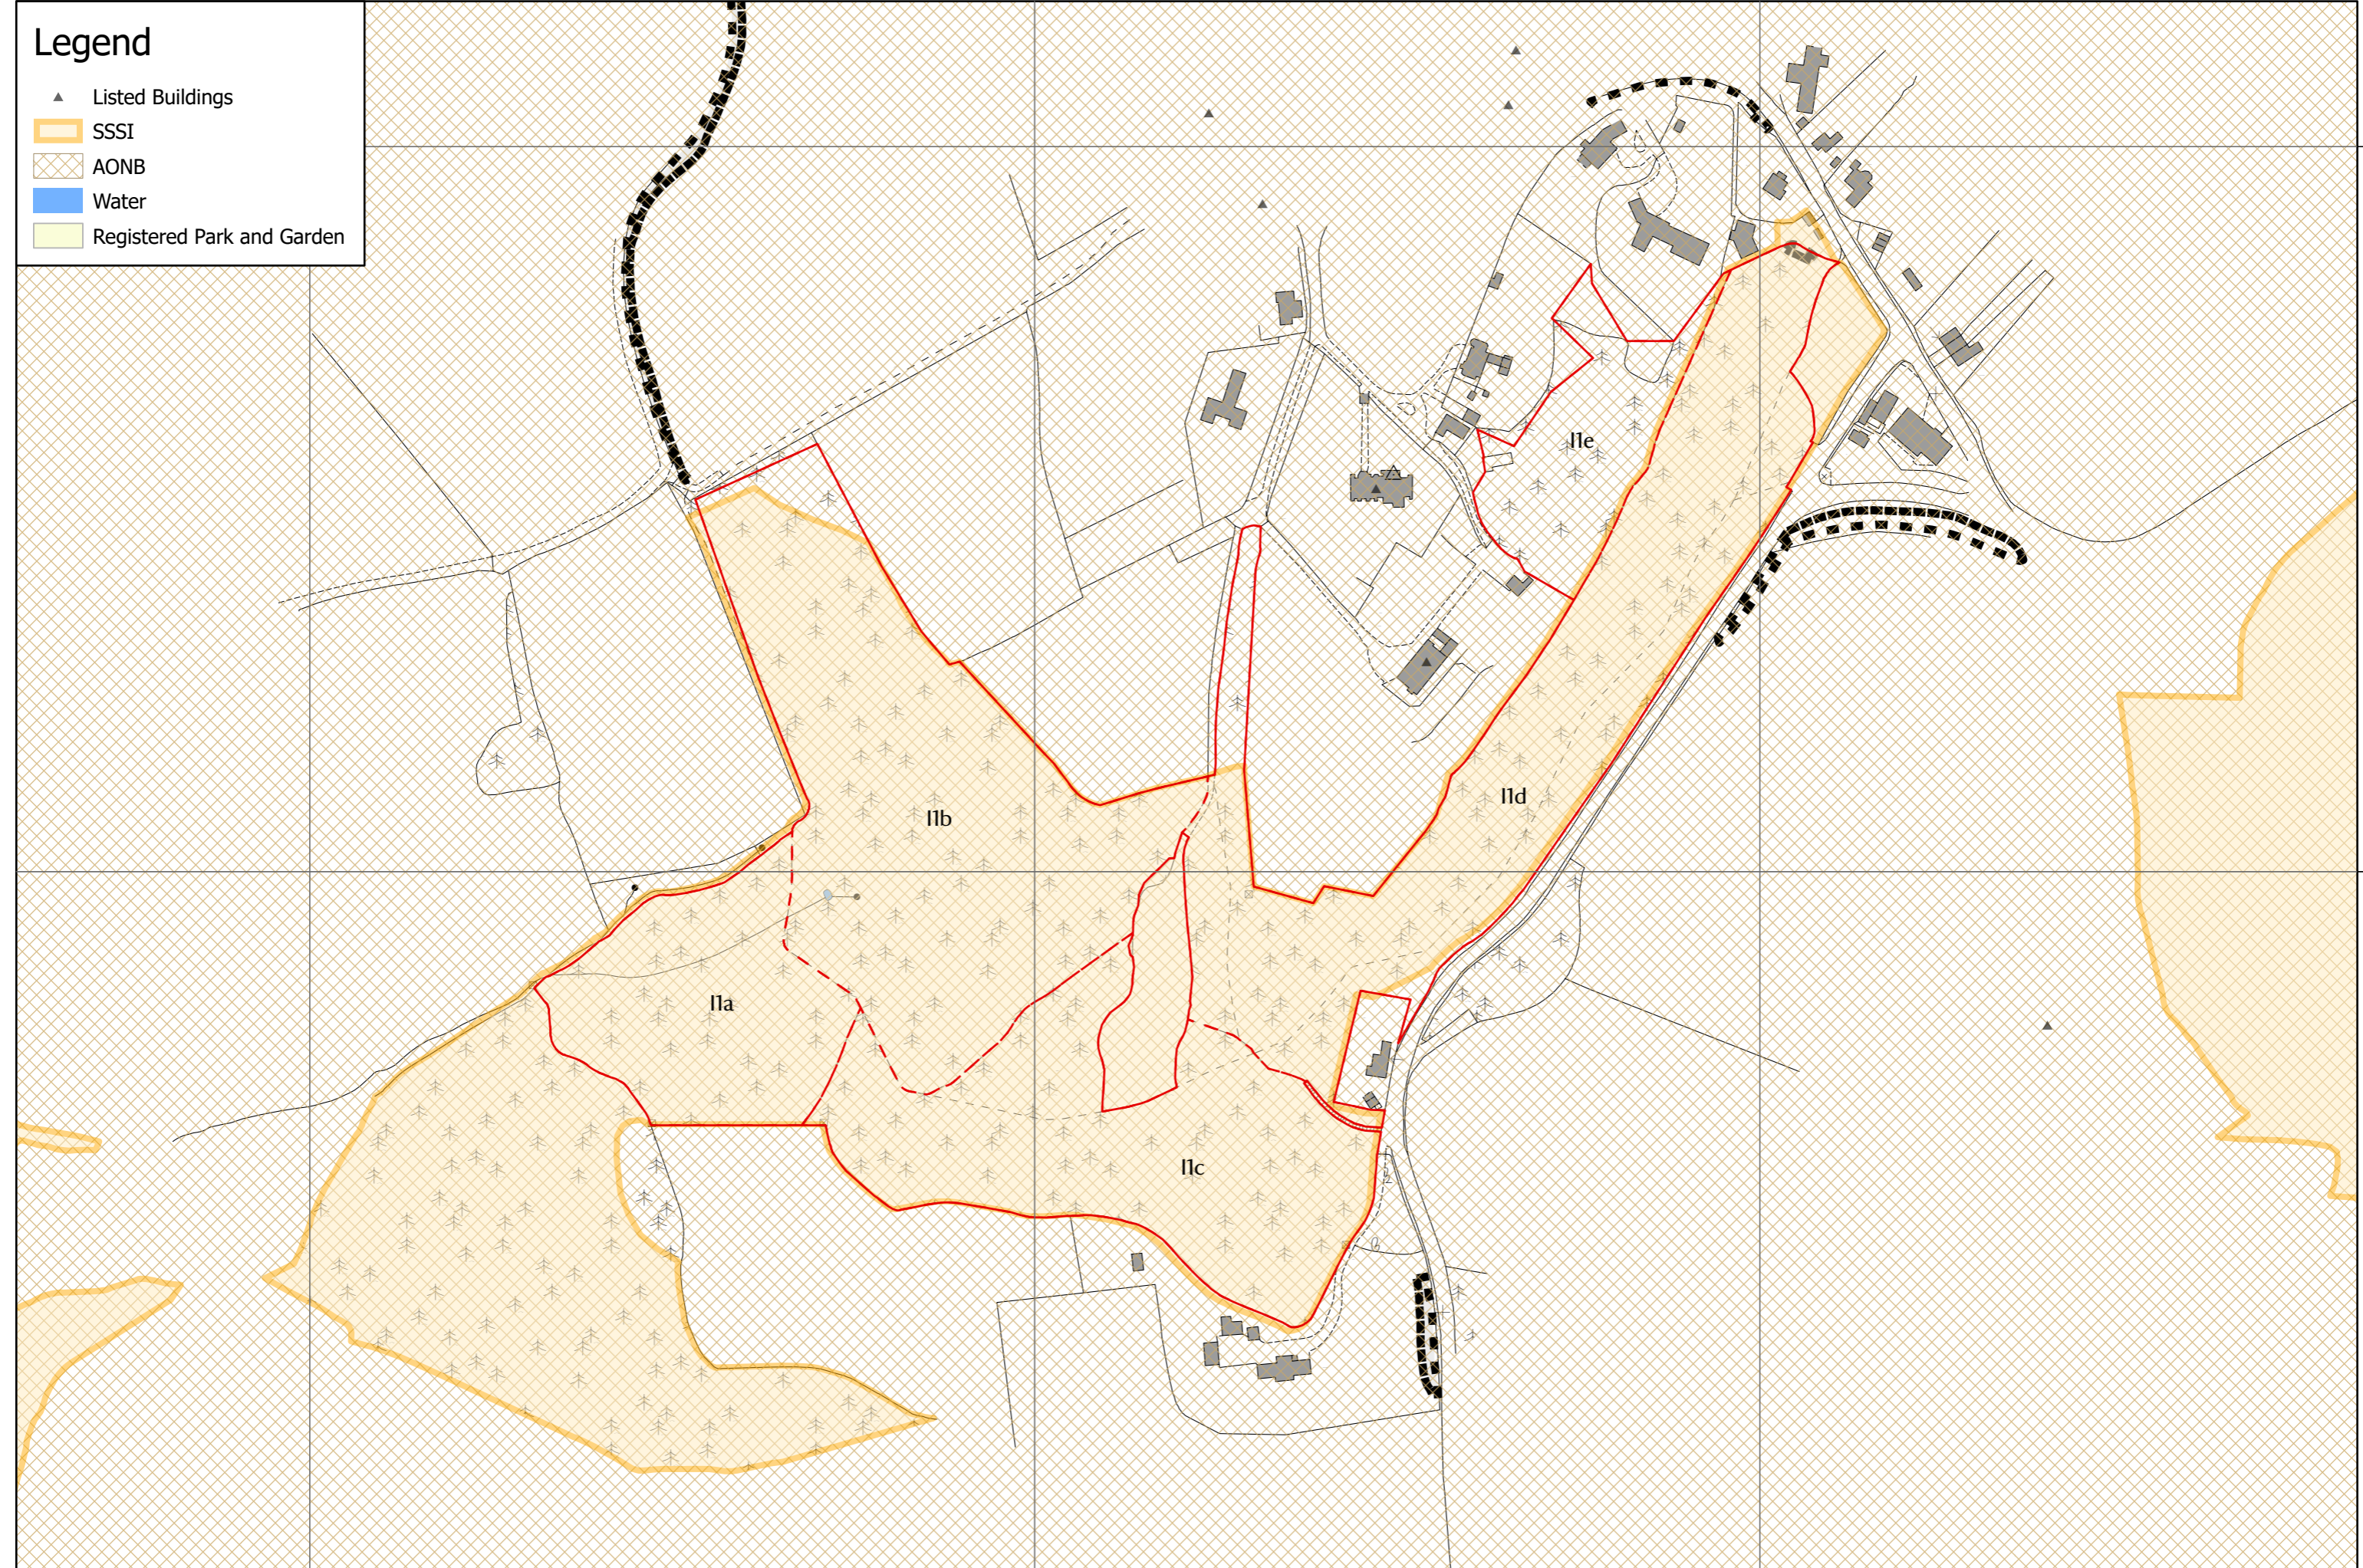

Legend

- ▲ Listed Buildings
- SSSI
- AONB
- Water
- Registered Park and Garden

13500

14000

14500

6665000

6664500