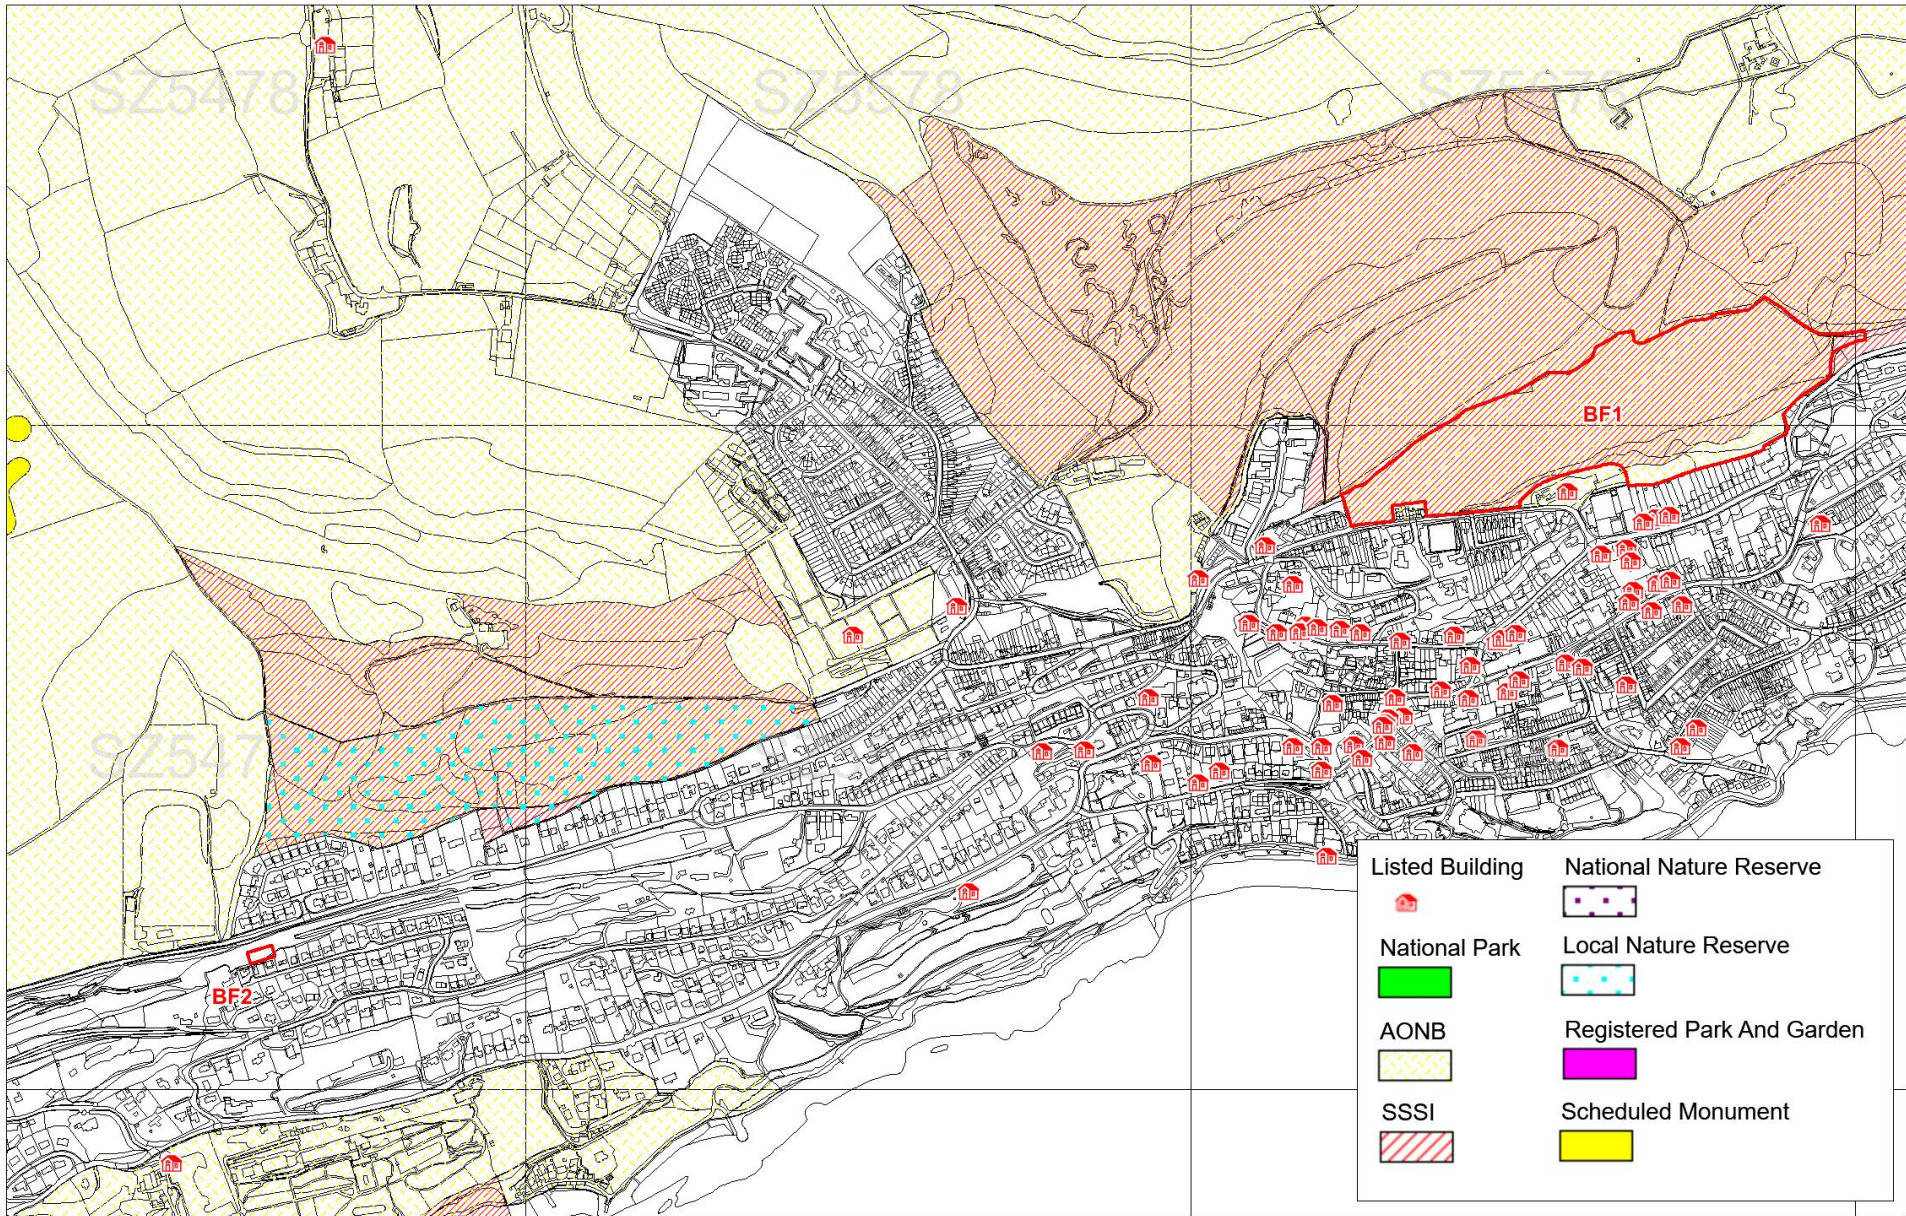

Isle Of Wight Woodland Plan 2021-2041- Map 1d - Boniface Compartments and Woodland Type
Scale 1-10000 at A4

Isle Of Wight Woodland Plan 2021-2041
 Map 2d - Bonniface Activity and Work Phase
 Scale 1-10000 at A4

Isle Of Wight Woodland Plan 2021-2041
 Map 3d - Boniface Long Term Activity 2032-2041
 Scale 1-10000 at A4

Isle Of Wight Woodland Plan 2021-2041
 Map 4d - Boniface AWI and Ancient Trees
 Scale 1-10000 at A4

Isle Of Wight Woodland Plan 2021-2041
 Map 5d(i) Boniface - Designations 1 (Local and National)
 Scale 1-10000 at A4

Isle Of Wight Woodland Plan 2021-2041
 Map 5d(ii) Bonniface - Designations 2 (International)
 Scale 1-10000 at A4

Isle Of Wight Woodland Plan 2021-2041
 Map 6d Bonniface - Open Access and Issues
 Scale 1-10000 at A4