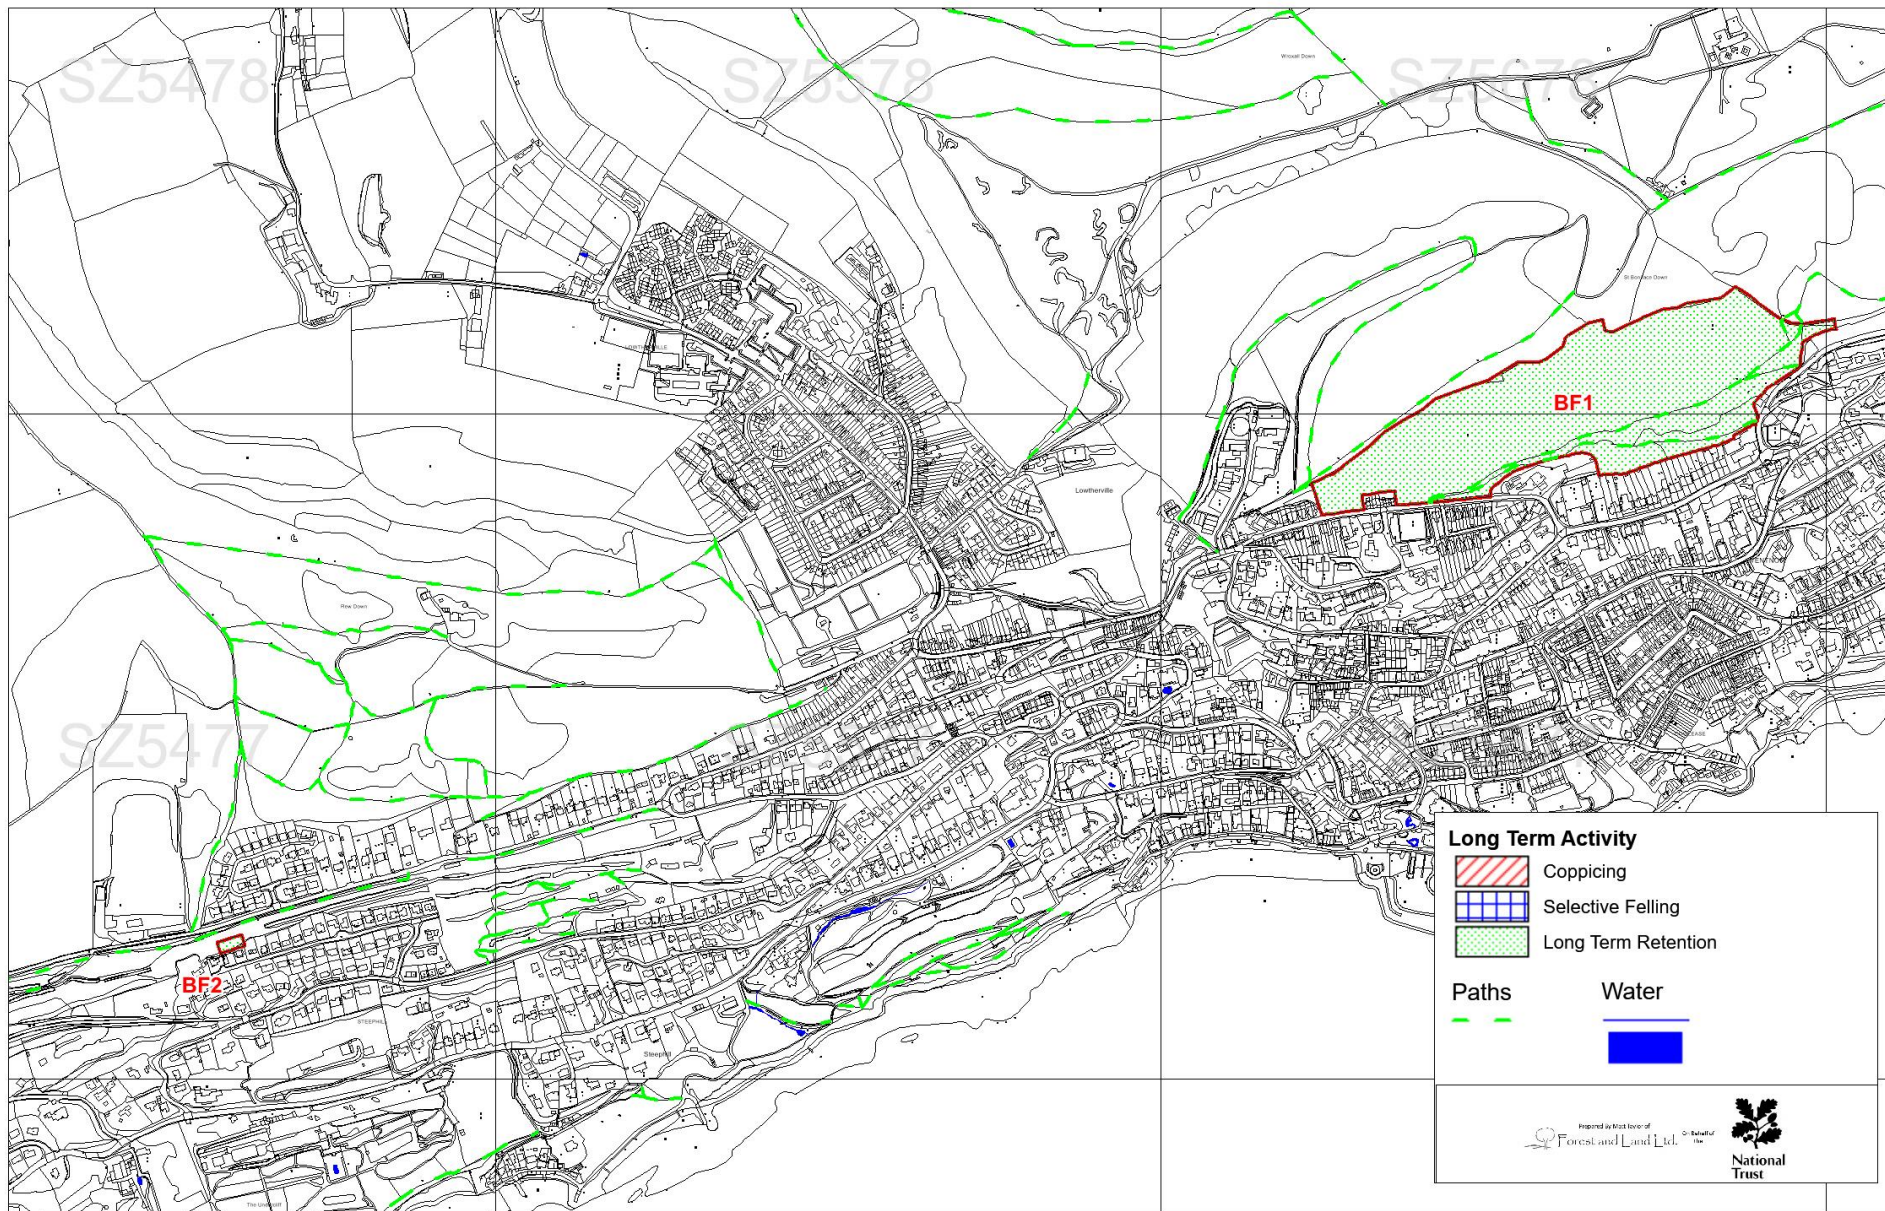

Isle Of Wight Woodland Plan 2021-2041- Map 1d - Boniface Compartments and Woodland Type
Scale 1-10000 at A4

Isle Of Wight Woodland Plan 2021-2041
 Map 2d - Bonniface Activity and Work Phase
 Scale 1-10000 at A4

Isle Of Wight Woodland Plan 2021-2041
 Map 3d - Boniface Long Term Activity 2032-2041
 Scale 1-10000 at A4

Isle Of Wight Woodland Plan 2021-2041
 Map 4d - Boniface AWI and Ancient Trees
 Scale 1-10000 at A4

Isle Of Wight Woodland Plan 2021-2041
 Map 5d(i) Boniface - Designations 1 (Local and National)
 Scale 1-10000 at A4

Isle Of Wight Woodland Plan 2021-2041
 Map 5d(ii) Bonniface - Designations 2 (International)
 Scale 1-10000 at A4

Isle Of Wight Woodland Plan 2021-2041
 Map 6d Bonniface - Open Access and Issues
 Scale 1-10000 at A4