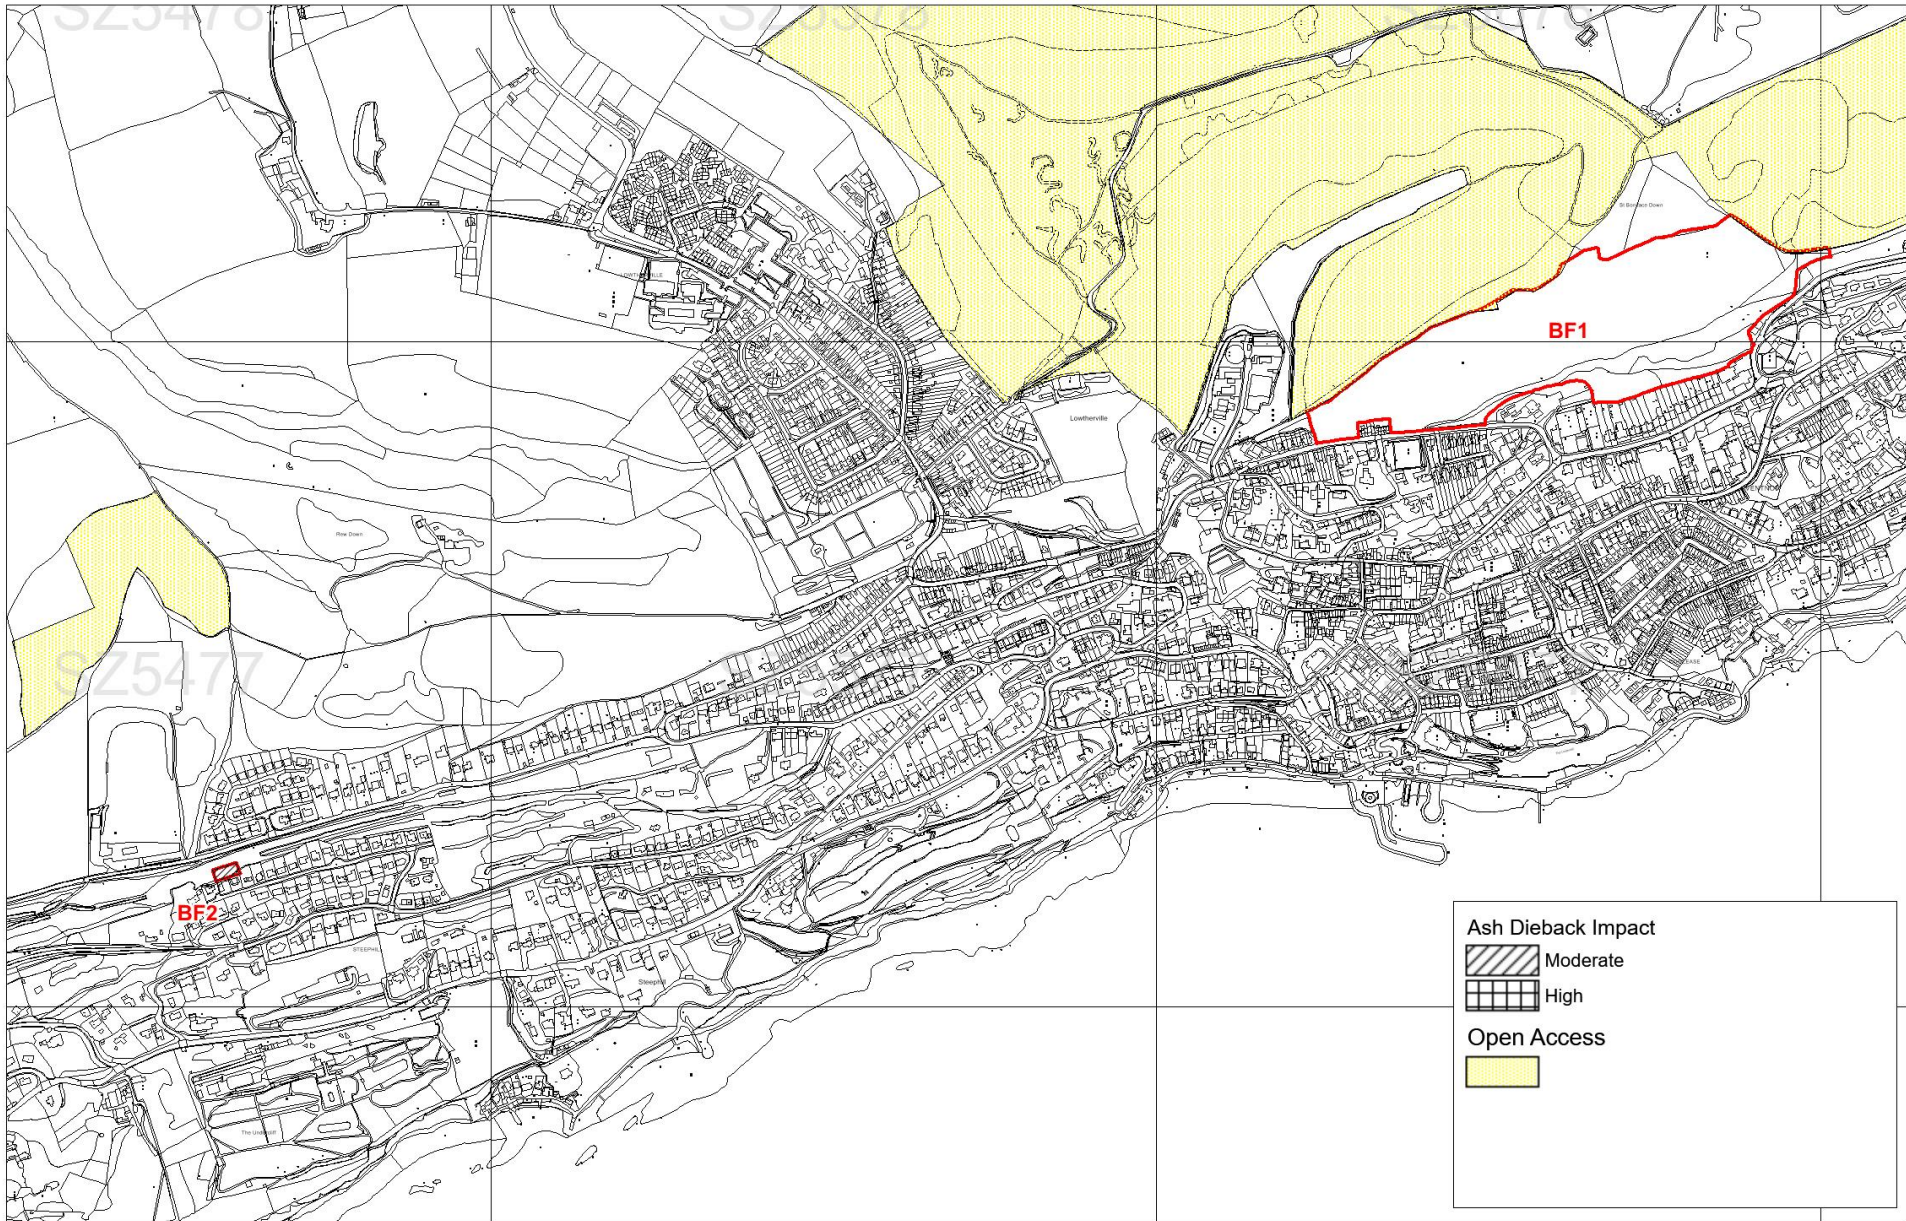

Isle Of Wight Woodland Plan 2021-2041
 Map 3d - Boniface Long Term Activity 2032-2041
 Scale 1-10000 at A4

Isle Of Wight Woodland Plan 2021-2041
 Map 4d - Boniface AWI and Ancient Trees
 Scale 1-10000 at A4

Isle Of Wight Woodland Plan 2021-2041
 Map 5d(i) Boniface - Designations 1 (Local and National)
 Scale 1-10000 at A4

Isle Of Wight Woodland Plan 2021-2041
 Map 5d(ii) Bonniface - Designations 2 (International)
 Scale 1-10000 at A4

Isle Of Wight Woodland Plan 2021-2041
 Map 6d Bonniface - Open Access and Issues
 Scale 1-10000 at A4