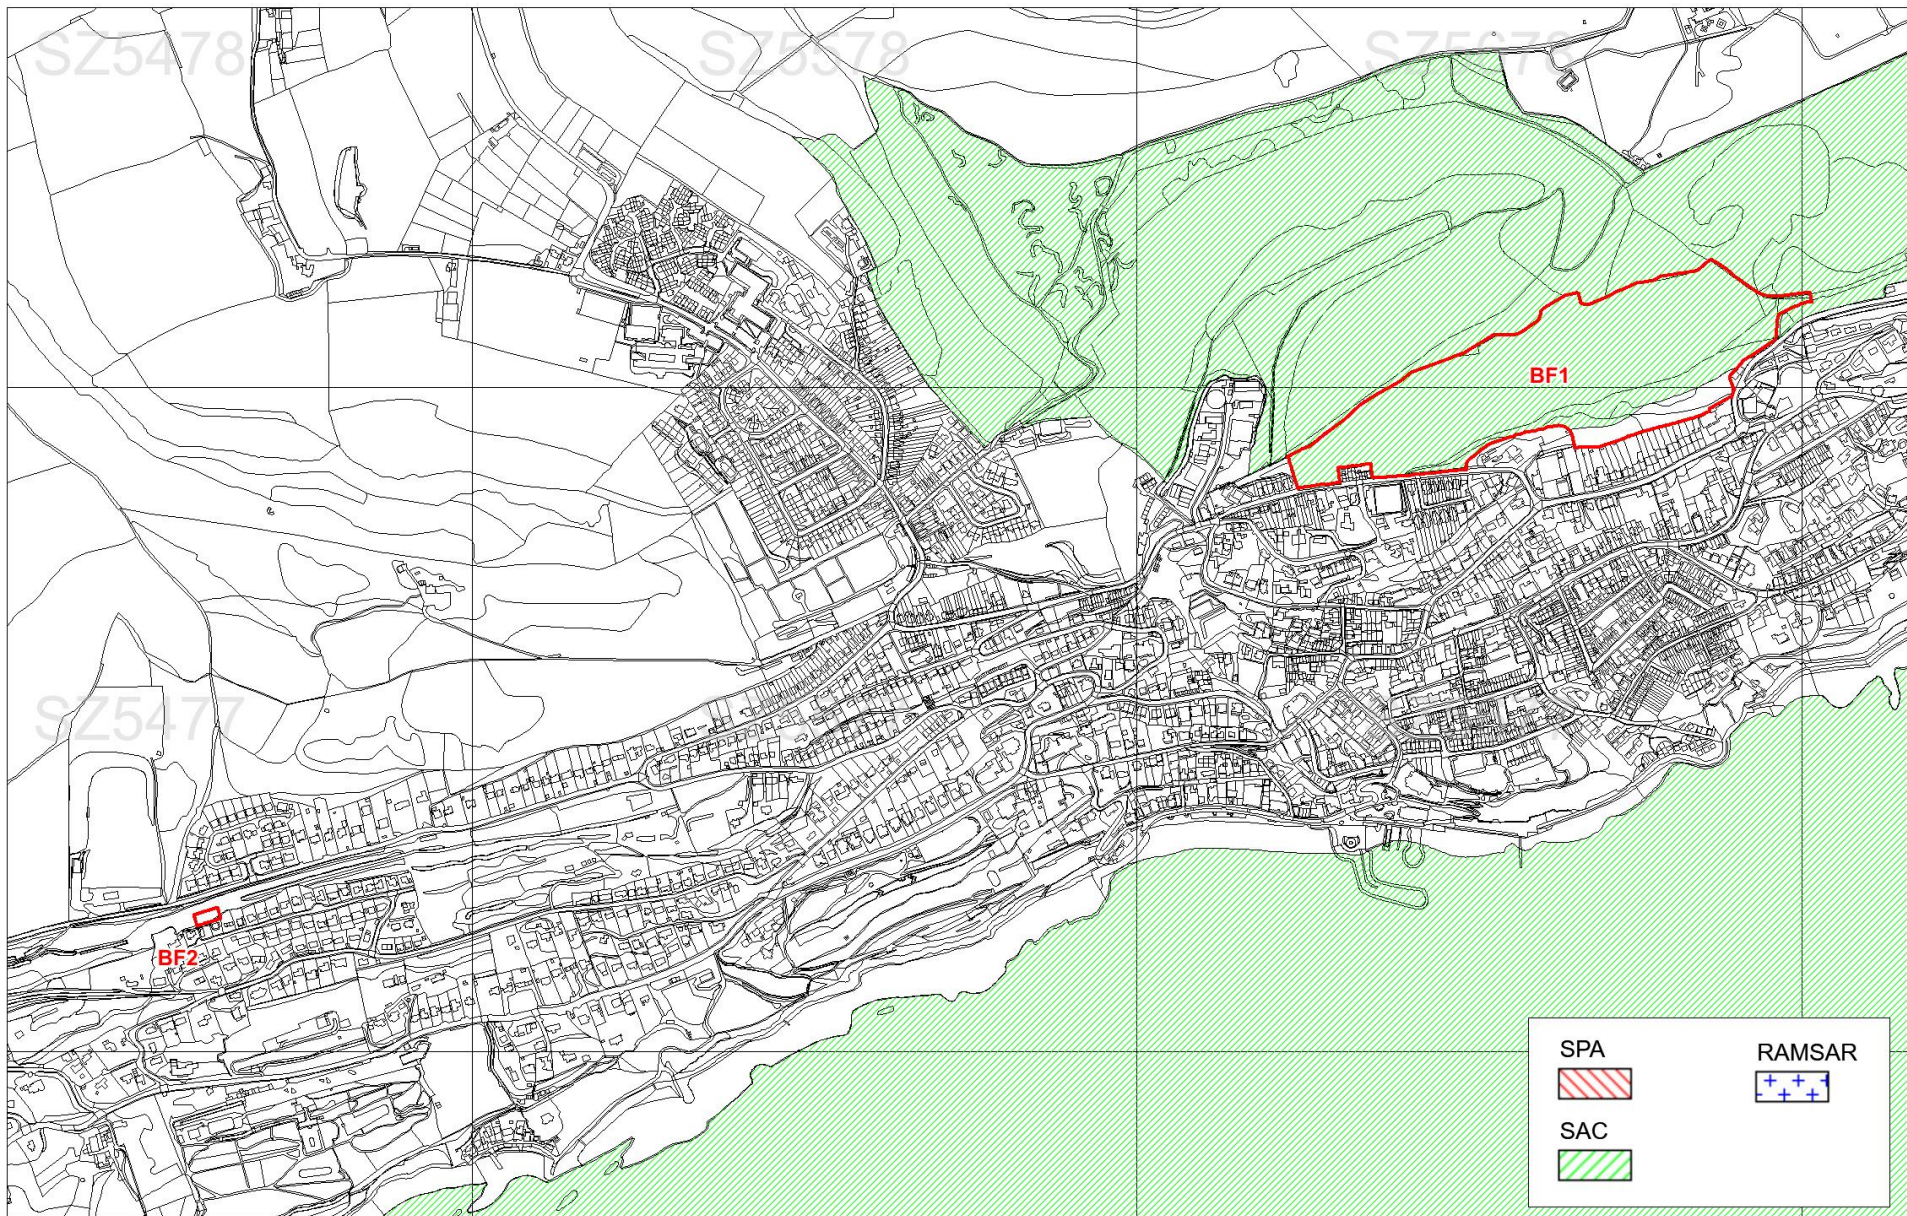

Isle Of Wight Woodland Plan 2021-2041
 Map 3d - Boniface Long Term Activity 2032-2041
 Scale 1-10000 at A4

Isle Of Wight Woodland Plan 2021-2041
 Map 4d - Boniface AWI and Ancient Trees
 Scale 1-10000 at A4

Isle Of Wight Woodland Plan 2021-2041
 Map 5d(i) Boniface - Designations 1 (Local and National)
 Scale 1-10000 at A4

Isle Of Wight Woodland Plan 2021-2041
 Map 5d(ii) Bonniface - Designations 2 (International)
 Scale 1-10000 at A4

Isle Of Wight Woodland Plan 2021-2041
 Map 6d Bonniface - Open Access and Issues
 Scale 1-10000 at A4