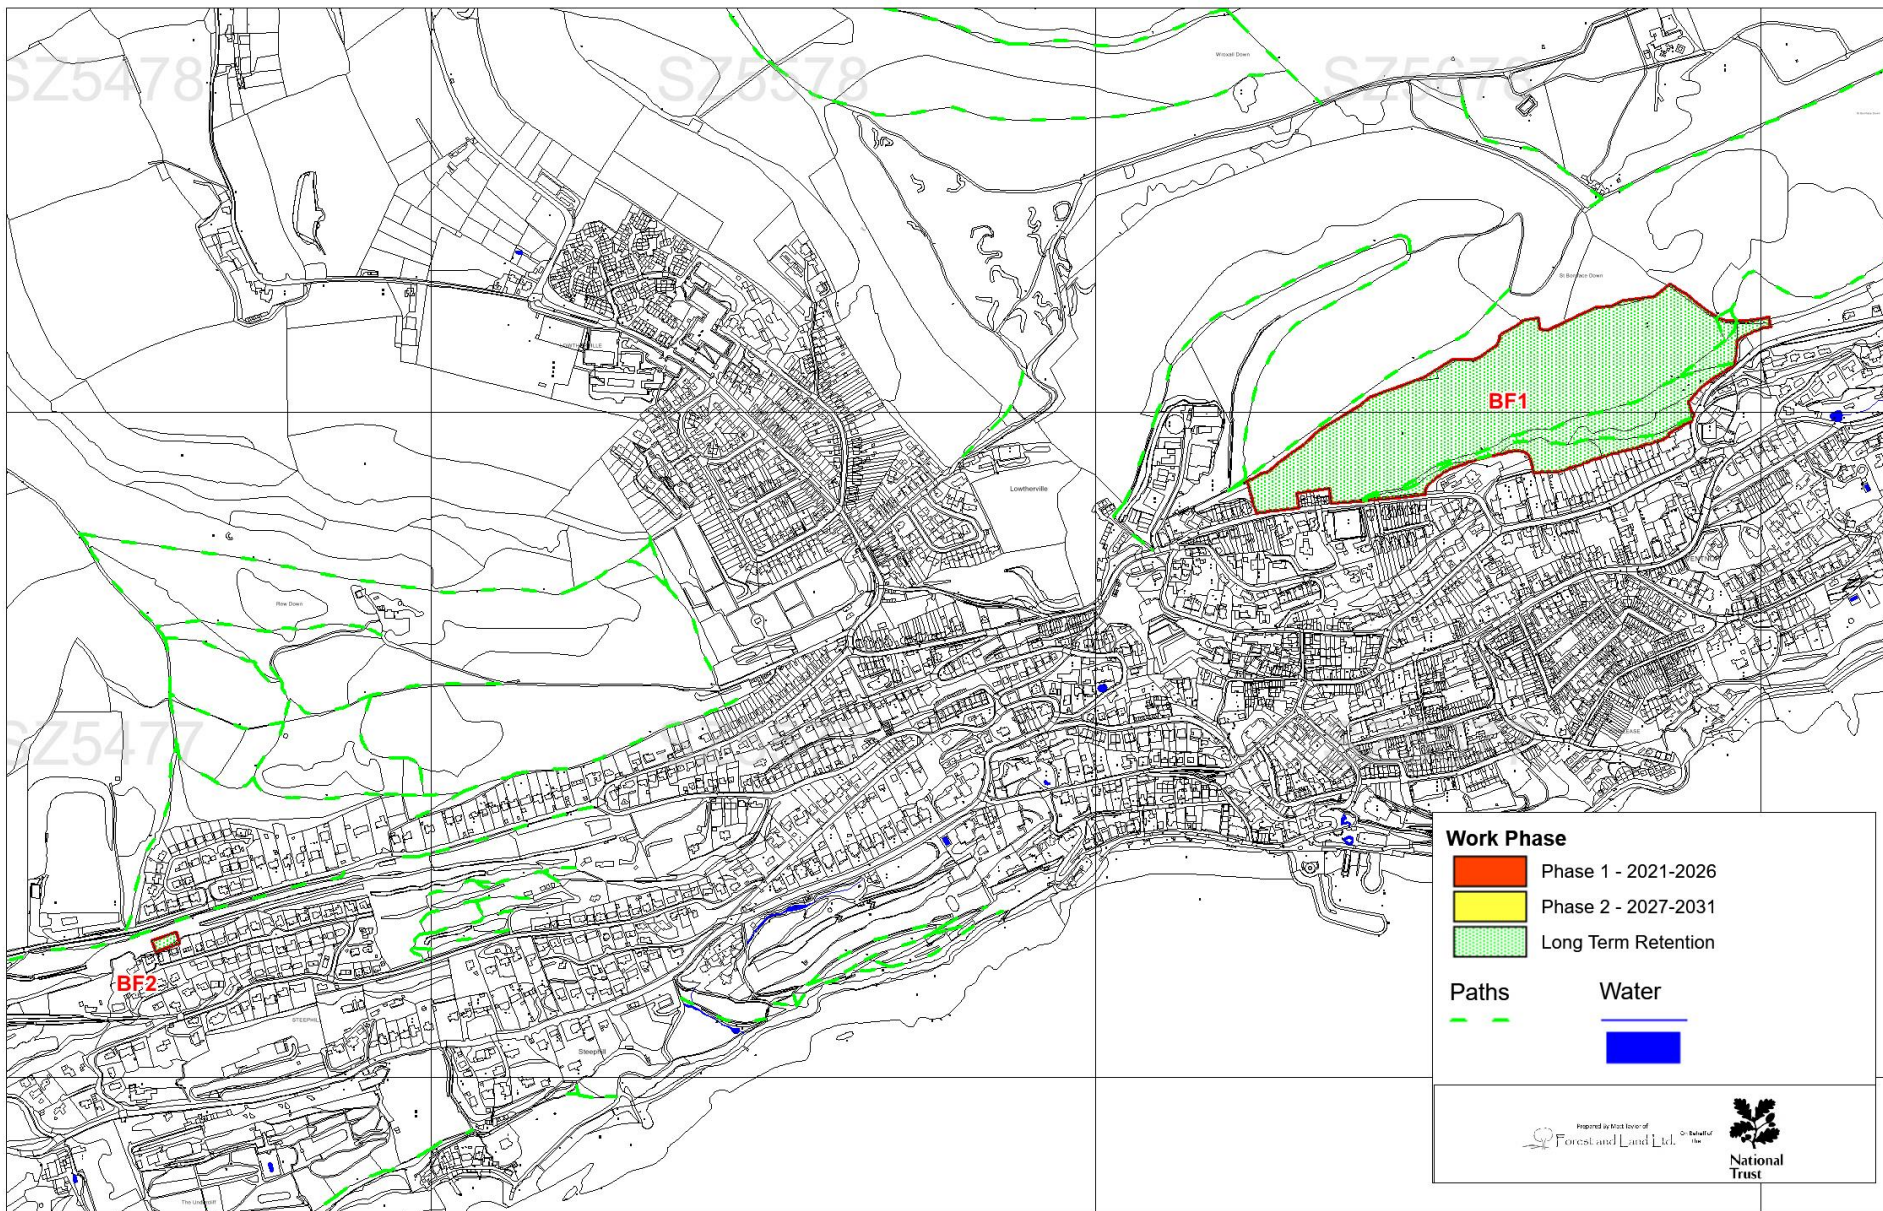

Isle Of Wight Woodland Plan 2021-2041- Map 1d - Boniface Compartments and Woodland Type
Scale 1-10000 at A4

Isle Of Wight Woodland Plan 2021-2041
 Map 2d - Bonniface Activity and Work Phase
 Scale 1-10000 at A4

Isle Of Wight Woodland Plan 2021-2041
 Map 3d - Boniface Long Term Activity 2032-2041
 Scale 1-10000 at A4

Isle Of Wight Woodland Plan 2021-2041
 Map 4d - Boniface AWI and Ancient Trees
 Scale 1-10000 at A4

Isle Of Wight Woodland Plan 2021-2041
 Map 5d(i) Boniface - Designations 1 (Local and National)
 Scale 1-10000 at A4

Isle Of Wight Woodland Plan 2021-2041
 Map 5d(ii) Bonniface - Designations 2 (International)
 Scale 1-10000 at A4

Isle Of Wight Woodland Plan 2021-2041
 Map 6d Bonniface - Open Access and Issues
 Scale 1-10000 at A4