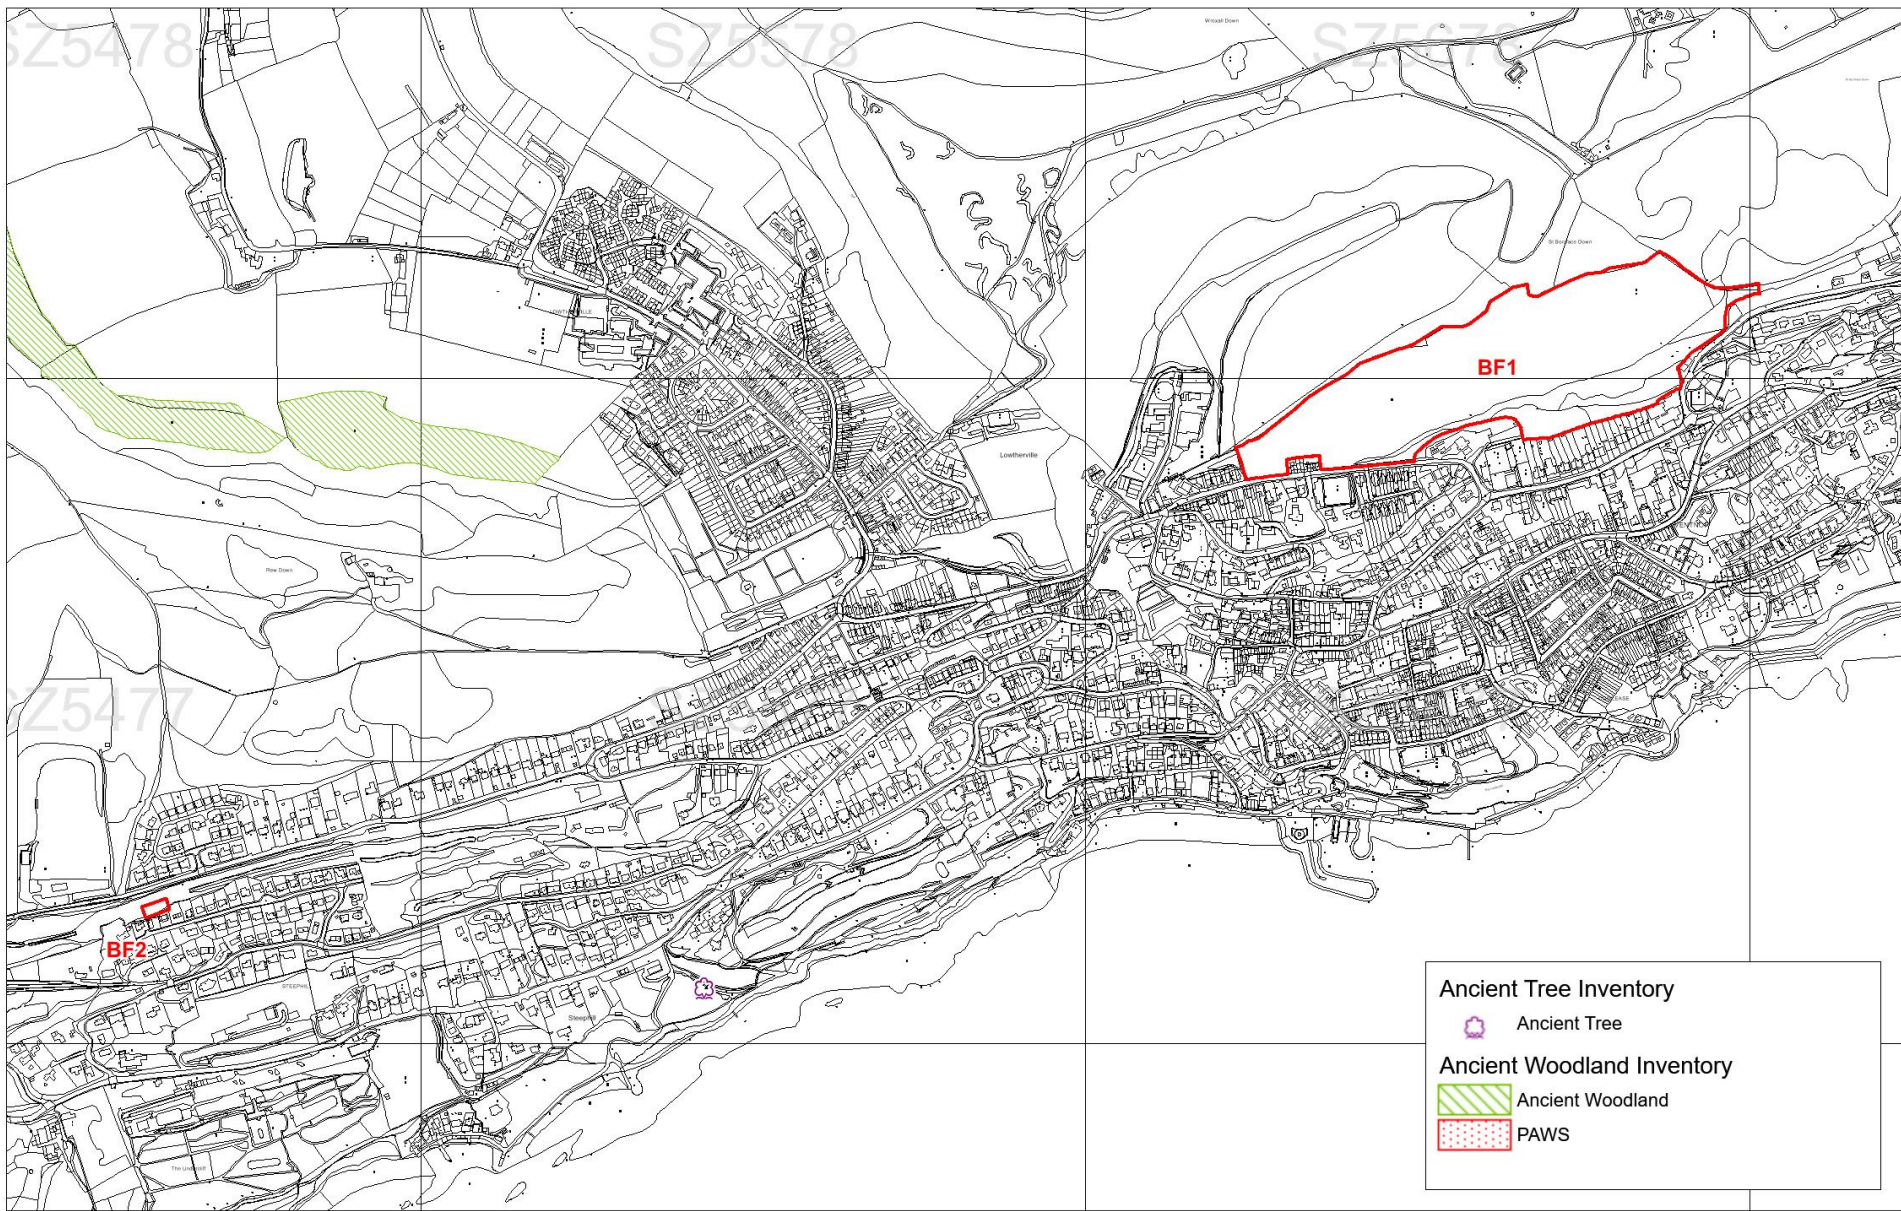

Isle Of Wight Woodland Plan 2021-2041- Map 1d - Boniface Compartments and Woodland Type
Scale 1-10000 at A4

Isle Of Wight Woodland Plan 2021-2041
 Map 2d - Bonniface Activity and Work Phase
 Scale 1-10000 at A4

Isle Of Wight Woodland Plan 2021-2041
 Map 3d - Boniface Long Term Activity 2032-2041
 Scale 1-10000 at A4

Isle Of Wight Woodland Plan 2021-2041
 Map 4d - Boniface AWI and Ancient Trees
 Scale 1-10000 at A4

Isle Of Wight Woodland Plan 2021-2041
 Map 5d(i) Boniface - Designations 1 (Local and National)
 Scale 1-10000 at A4

Isle Of Wight Woodland Plan 2021-2041
 Map 5d(ii) Bonniface - Designations 2 (International)
 Scale 1-10000 at A4

Isle Of Wight Woodland Plan 2021-2041
 Map 6d Bonniface - Open Access and Issues
 Scale 1-10000 at A4