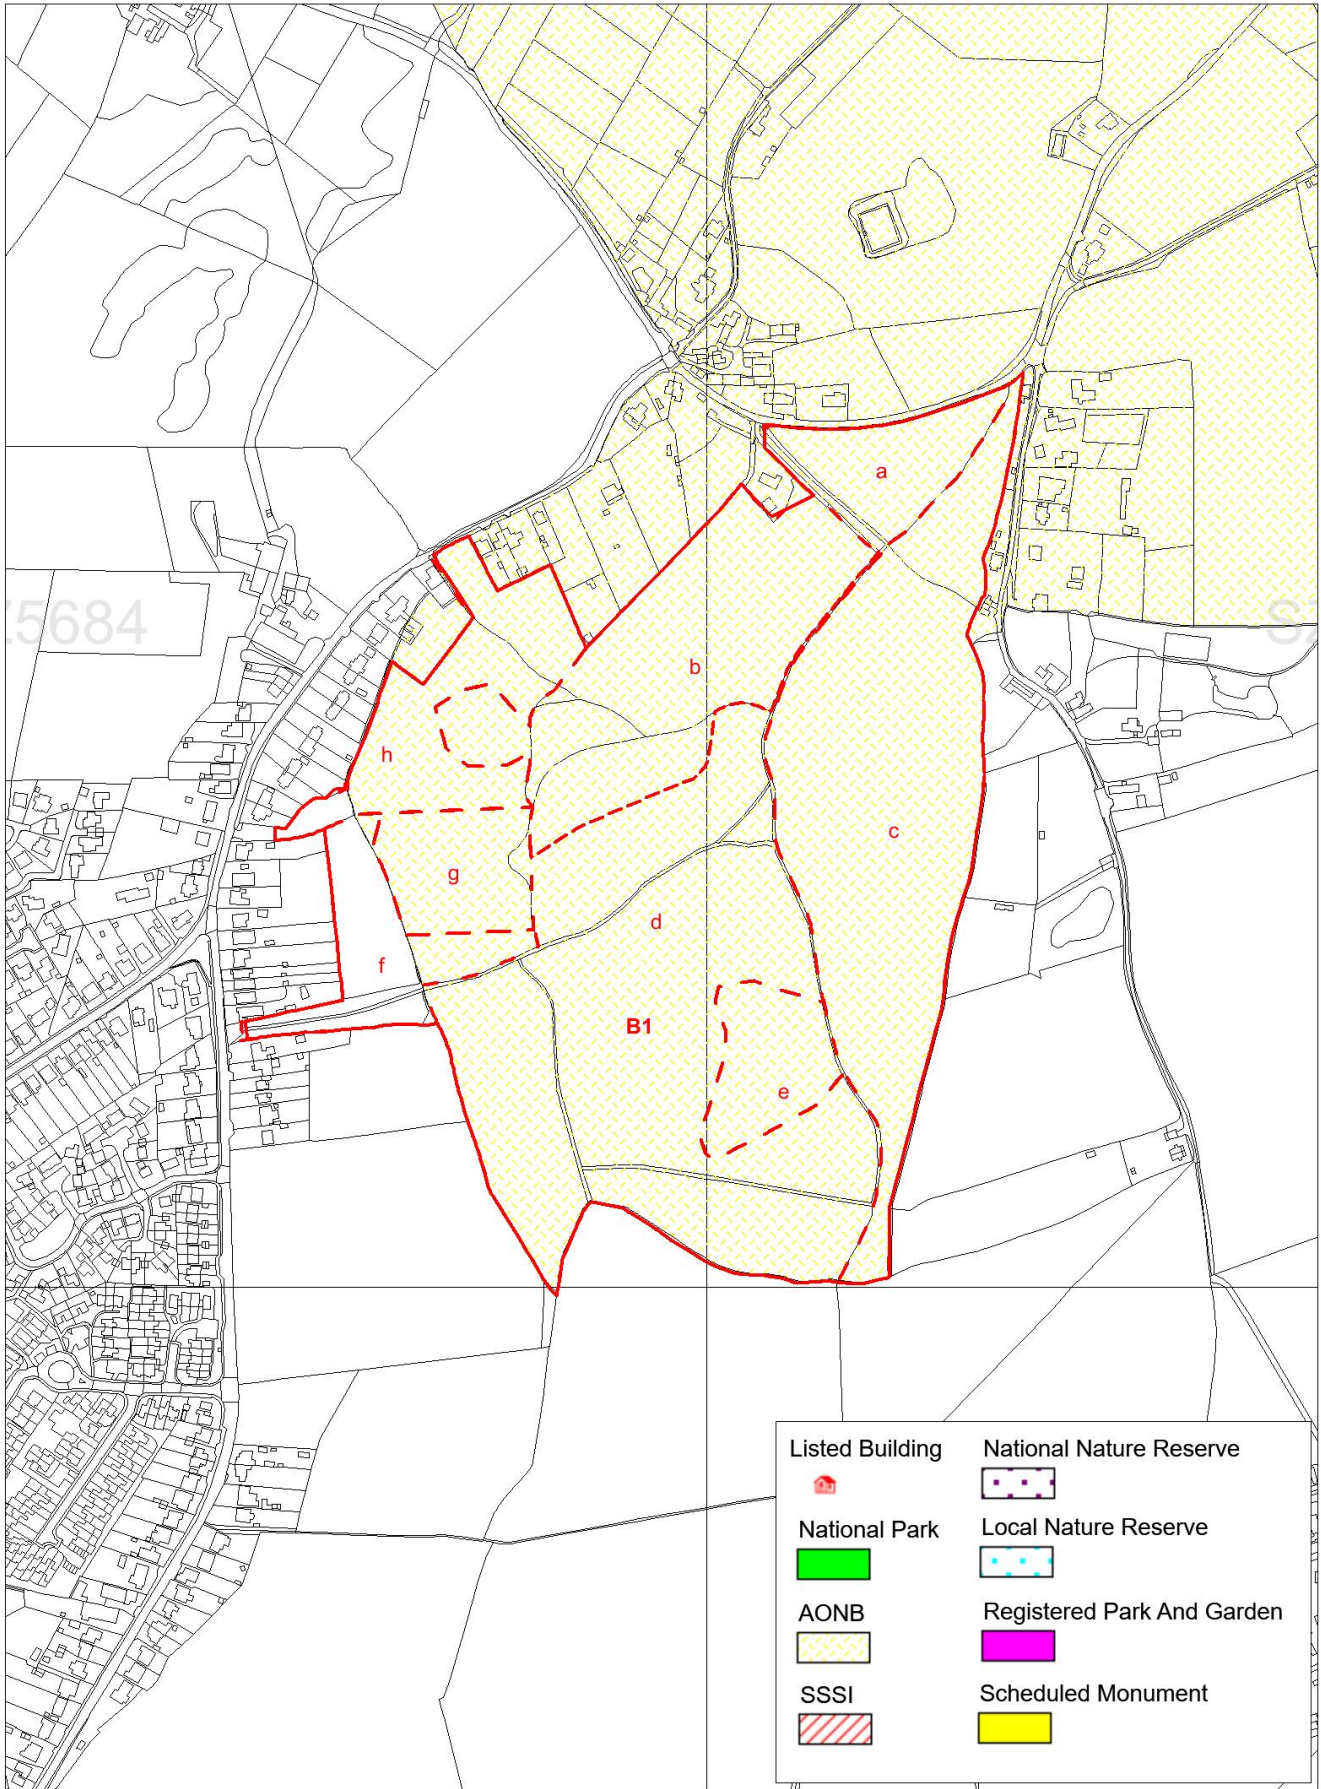

Isle Of Wight Woodland Plan 2021-2041
 Map 1g- Borthwood Compartments and Woodland Type
 Scale 1-5000 at A4

Isle Of Wight Woodland Plan 2021-2041
 Map 2g- Borthwood - Activity and Work Phase
 Scale 1-7500 at A4

Isle Of Wight Woodland Plan 2021-2041
 Map 3g - Borthwood Long Term Activity 2032-2041
 Scale 1-5000 at A4

Isle Of Wight Woodland Plan 2021-2041
 Map 4g - Borthwood
 Scale 1-5000 at A4

Isle Of Wight Woodland Plan 2021-2041
 Map 5g(i) Borthwood - Designations 1 (Local and National)
 Scale 1-5000 at A4

Isle Of Wight Woodland Plan 2021-2041
 Map 5g(ii) Borthwood - Designations 2 (International)
 Scale 1-5000 at A4

Isle Of Wight Woodland Plan 2021-2041
 Map 6g - Borthwood - Open Access and Issues
 Scale 1- 5000 at A4