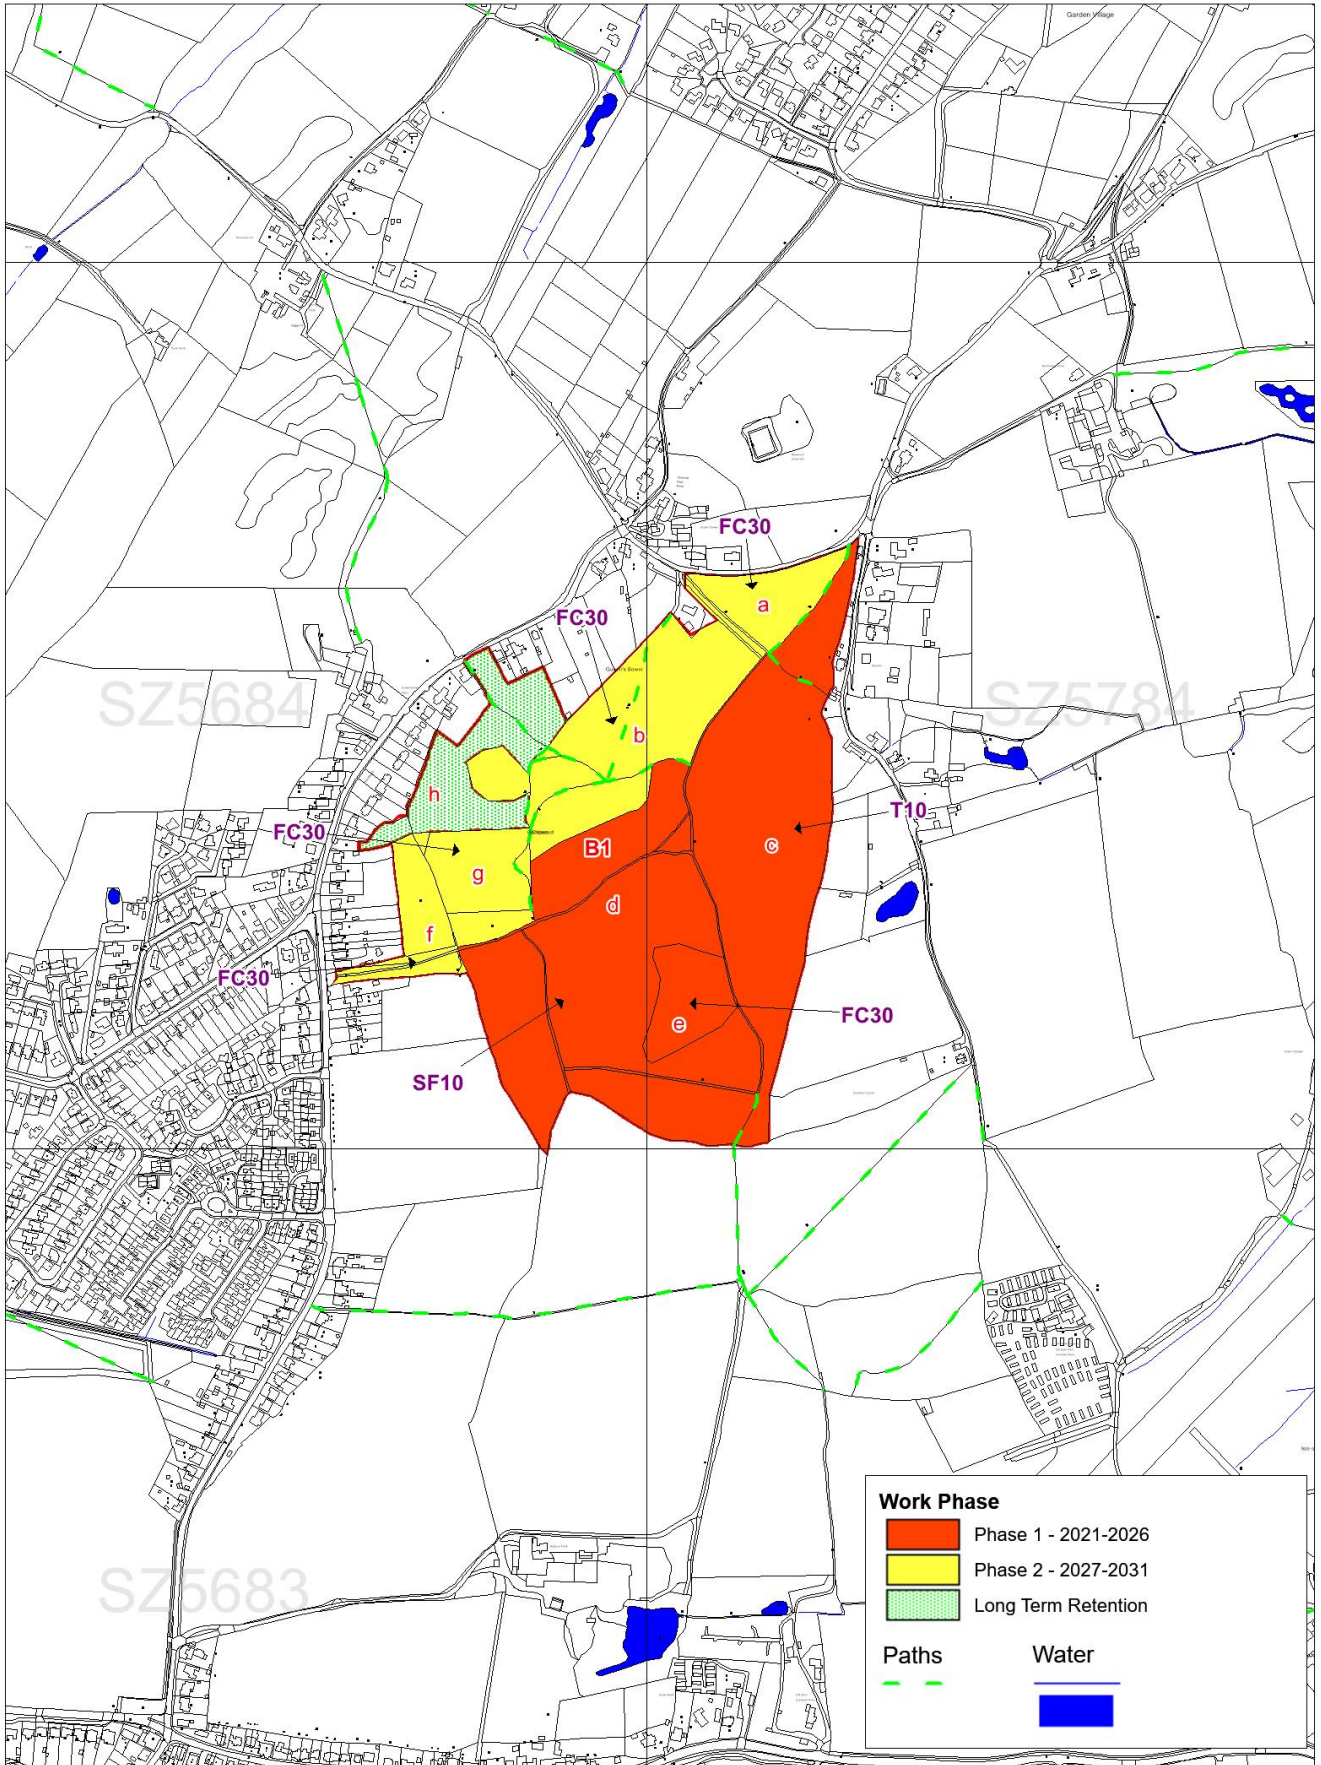

Isle Of Wight Woodland Plan 2021-2041
 Map 1g- Borthwood Compartments and Woodland Type
 Scale 1-5000 at A4

Isle Of Wight Woodland Plan 2021-2041
 Map 2g- Borthwood - Activity and Work Phase
 Scale 1-7500 at A4

Isle Of Wight Woodland Plan 2021-2041
 Map 3g - Borthwood Long Term Activity 2032-2041
 Scale 1-5000 at A4

Isle Of Wight Woodland Plan 2021-2041
 Map 4g - Borthwood
 Scale 1-5000 at A4

Isle Of Wight Woodland Plan 2021-2041
 Map 5g(i) Borthwood - Designations 1 (Local and National)
 Scale 1-5000 at A4

Isle Of Wight Woodland Plan 2021-2041
 Map 5g(ii) Borthwood - Designations 2 (International)
 Scale 1-5000 at A4

Isle Of Wight Woodland Plan 2021-2041
 Map 6g - Borthwood - Open Access and Issues
 Scale 1- 5000 at A4