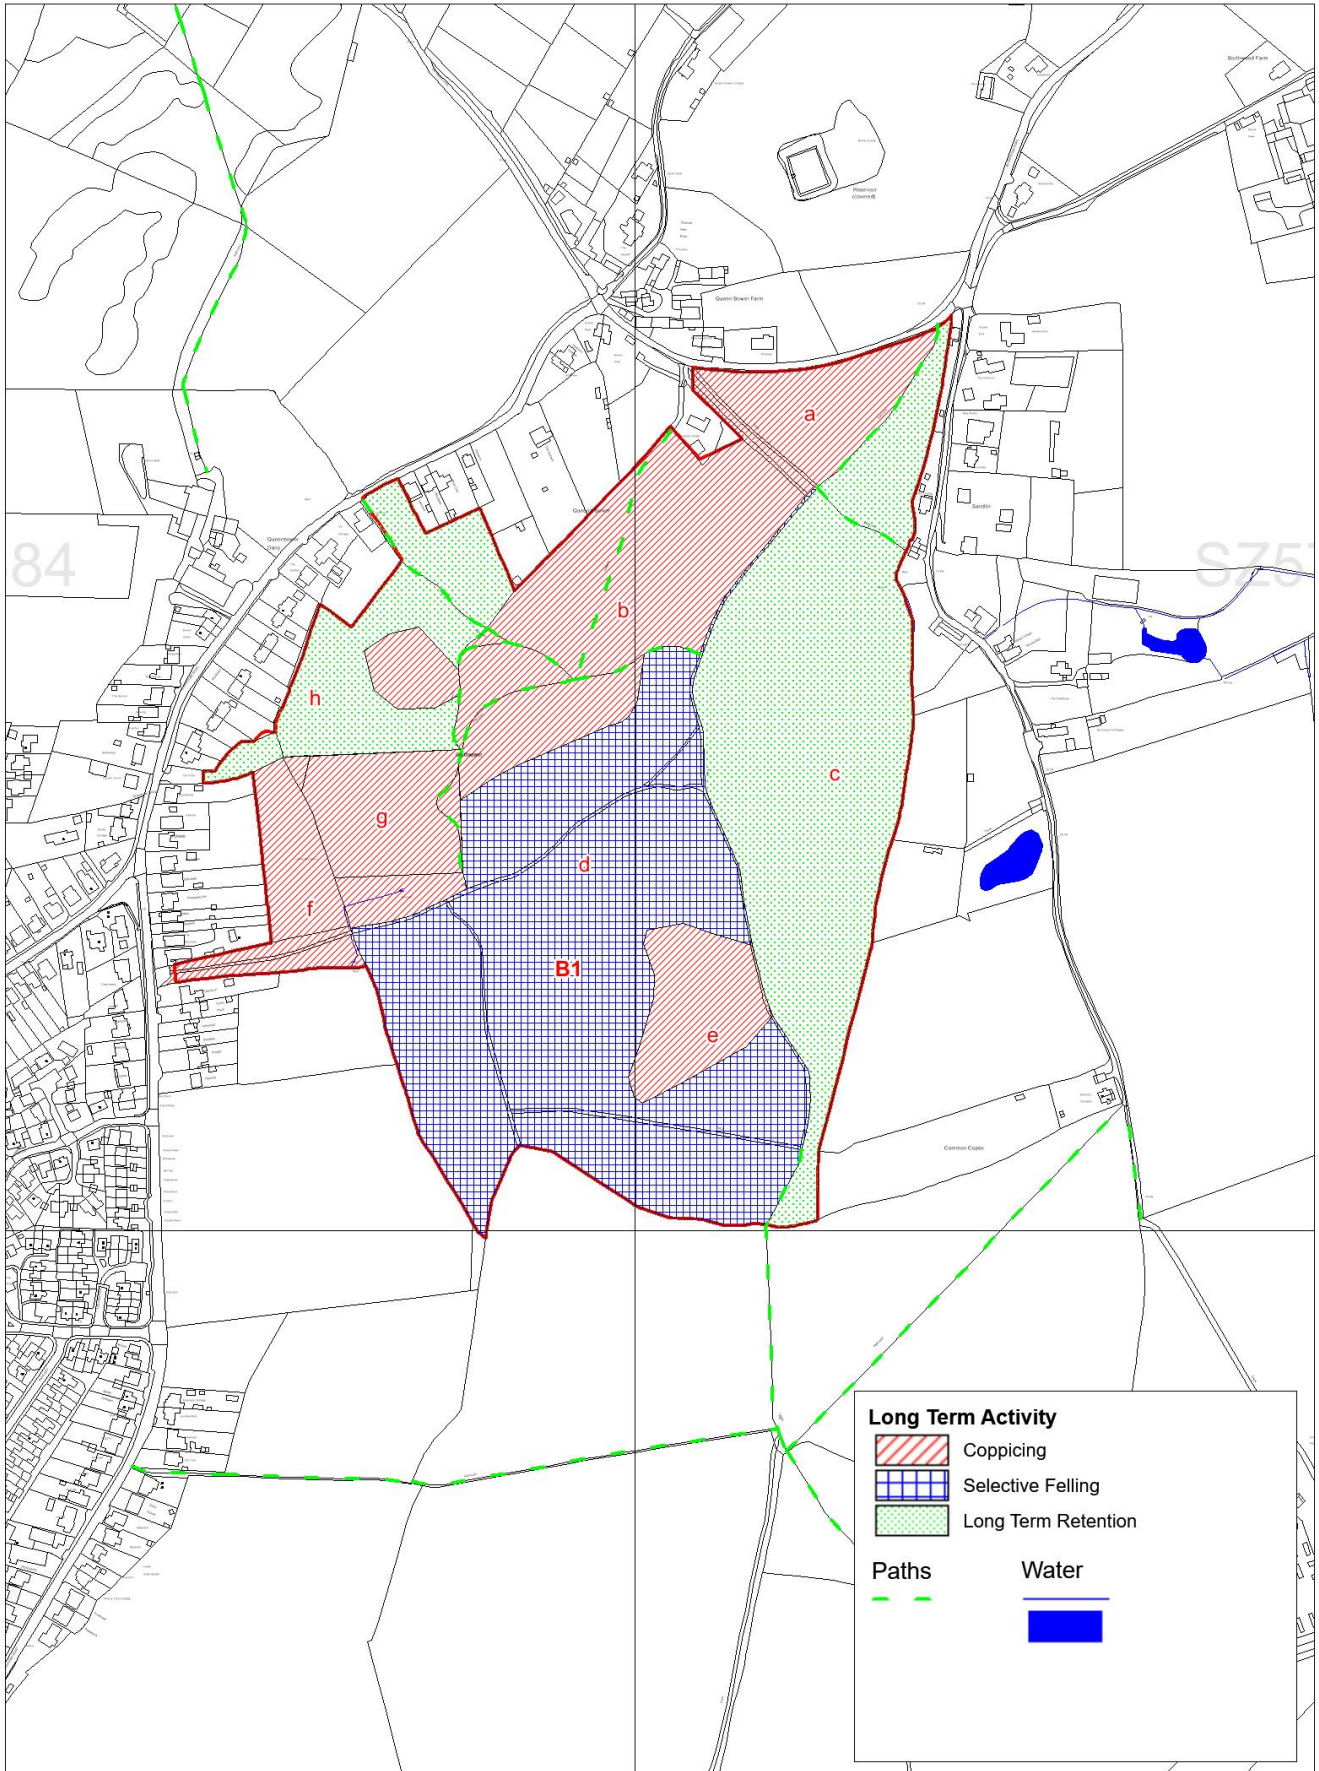

Isle Of Wight Woodland Plan 2021-2041
 Map 1g- Borthwood Compartments and Woodland Type
 Scale 1-5000 at A4

Isle Of Wight Woodland Plan 2021-2041
 Map 2g- Borthwood - Activity and Work Phase
 Scale 1-7500 at A4

Isle Of Wight Woodland Plan 2021-2041
 Map 3g - Borthwood Long Term Activity 2032-2041
 Scale 1-5000 at A4

Isle Of Wight Woodland Plan 2021-2041
 Map 4g - Borthwood
 Scale 1-5000 at A4

Isle Of Wight Woodland Plan 2021-2041
 Map 5g(i) Borthwood - Designations 1 (Local and National)
 Scale 1-5000 at A4

Isle Of Wight Woodland Plan 2021-2041
 Map 5g(ii) Borthwood - Designations 2 (International)
 Scale 1-5000 at A4

Isle Of Wight Woodland Plan 2021-2041
 Map 6g - Borthwood - Open Access and Issues
 Scale 1- 5000 at A4