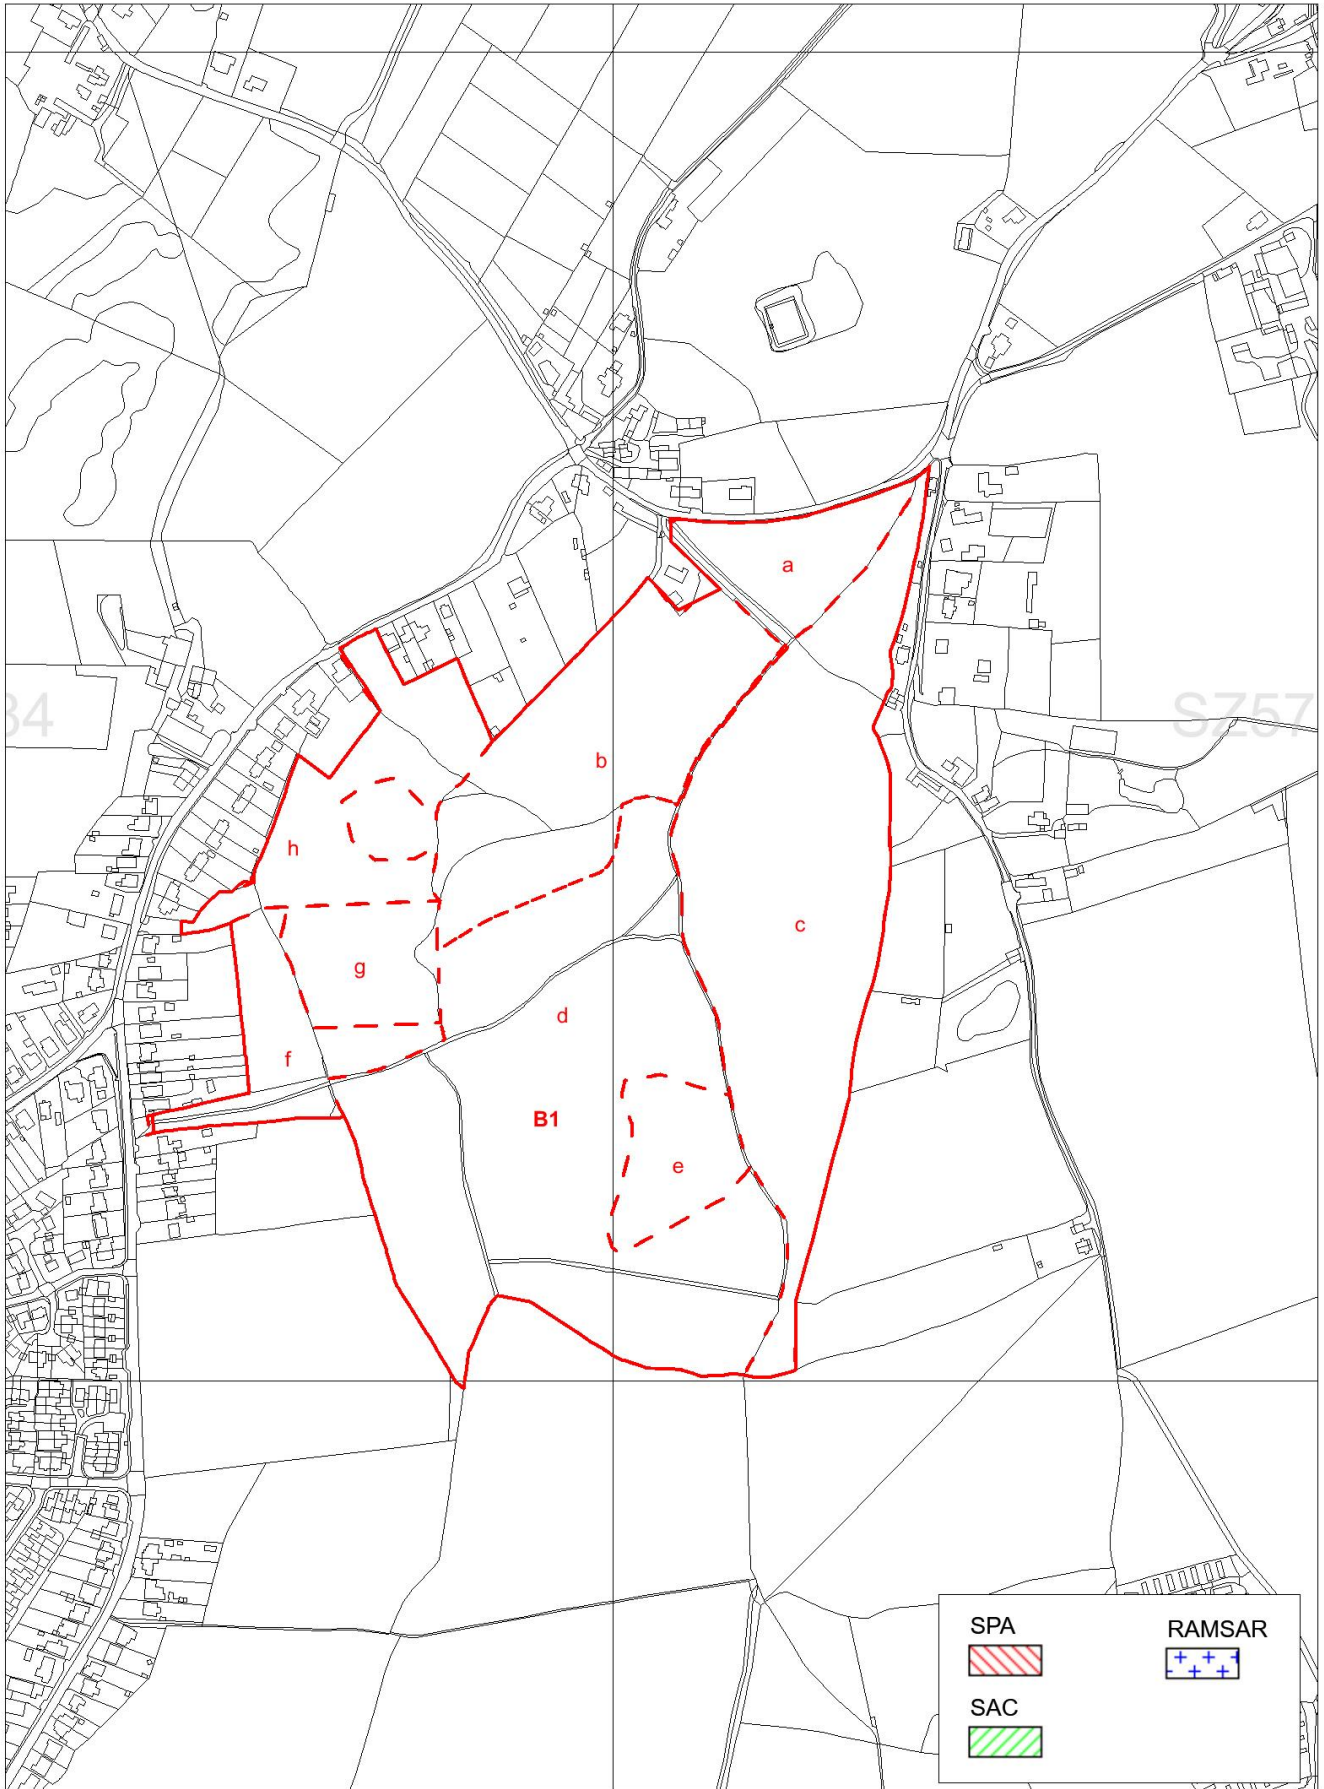

Isle Of Wight Woodland Plan 2021-2041
 Map 1g- Borthwood Compartments and Woodland Type
 Scale 1-5000 at A4

Isle Of Wight Woodland Plan 2021-2041
 Map 2g- Borthwood - Activity and Work Phase
 Scale 1-7500 at A4

Isle Of Wight Woodland Plan 2021-2041
 Map 3g - Borthwood Long Term Activity 2032-2041
 Scale 1-5000 at A4

Isle Of Wight Woodland Plan 2021-2041
 Map 4g - Borthwood
 Scale 1-5000 at A4

Isle Of Wight Woodland Plan 2021-2041
 Map 5g(i) Borthwood - Designations 1 (Local and National)
 Scale 1-5000 at A4

Isle Of Wight Woodland Plan 2021-2041
 Map 5g(ii) Borthwood - Designations 2 (International)
 Scale 1-5000 at A4

Isle Of Wight Woodland Plan 2021-2041
 Map 6g - Borthwood - Open Access and Issues
 Scale 1- 5000 at A4