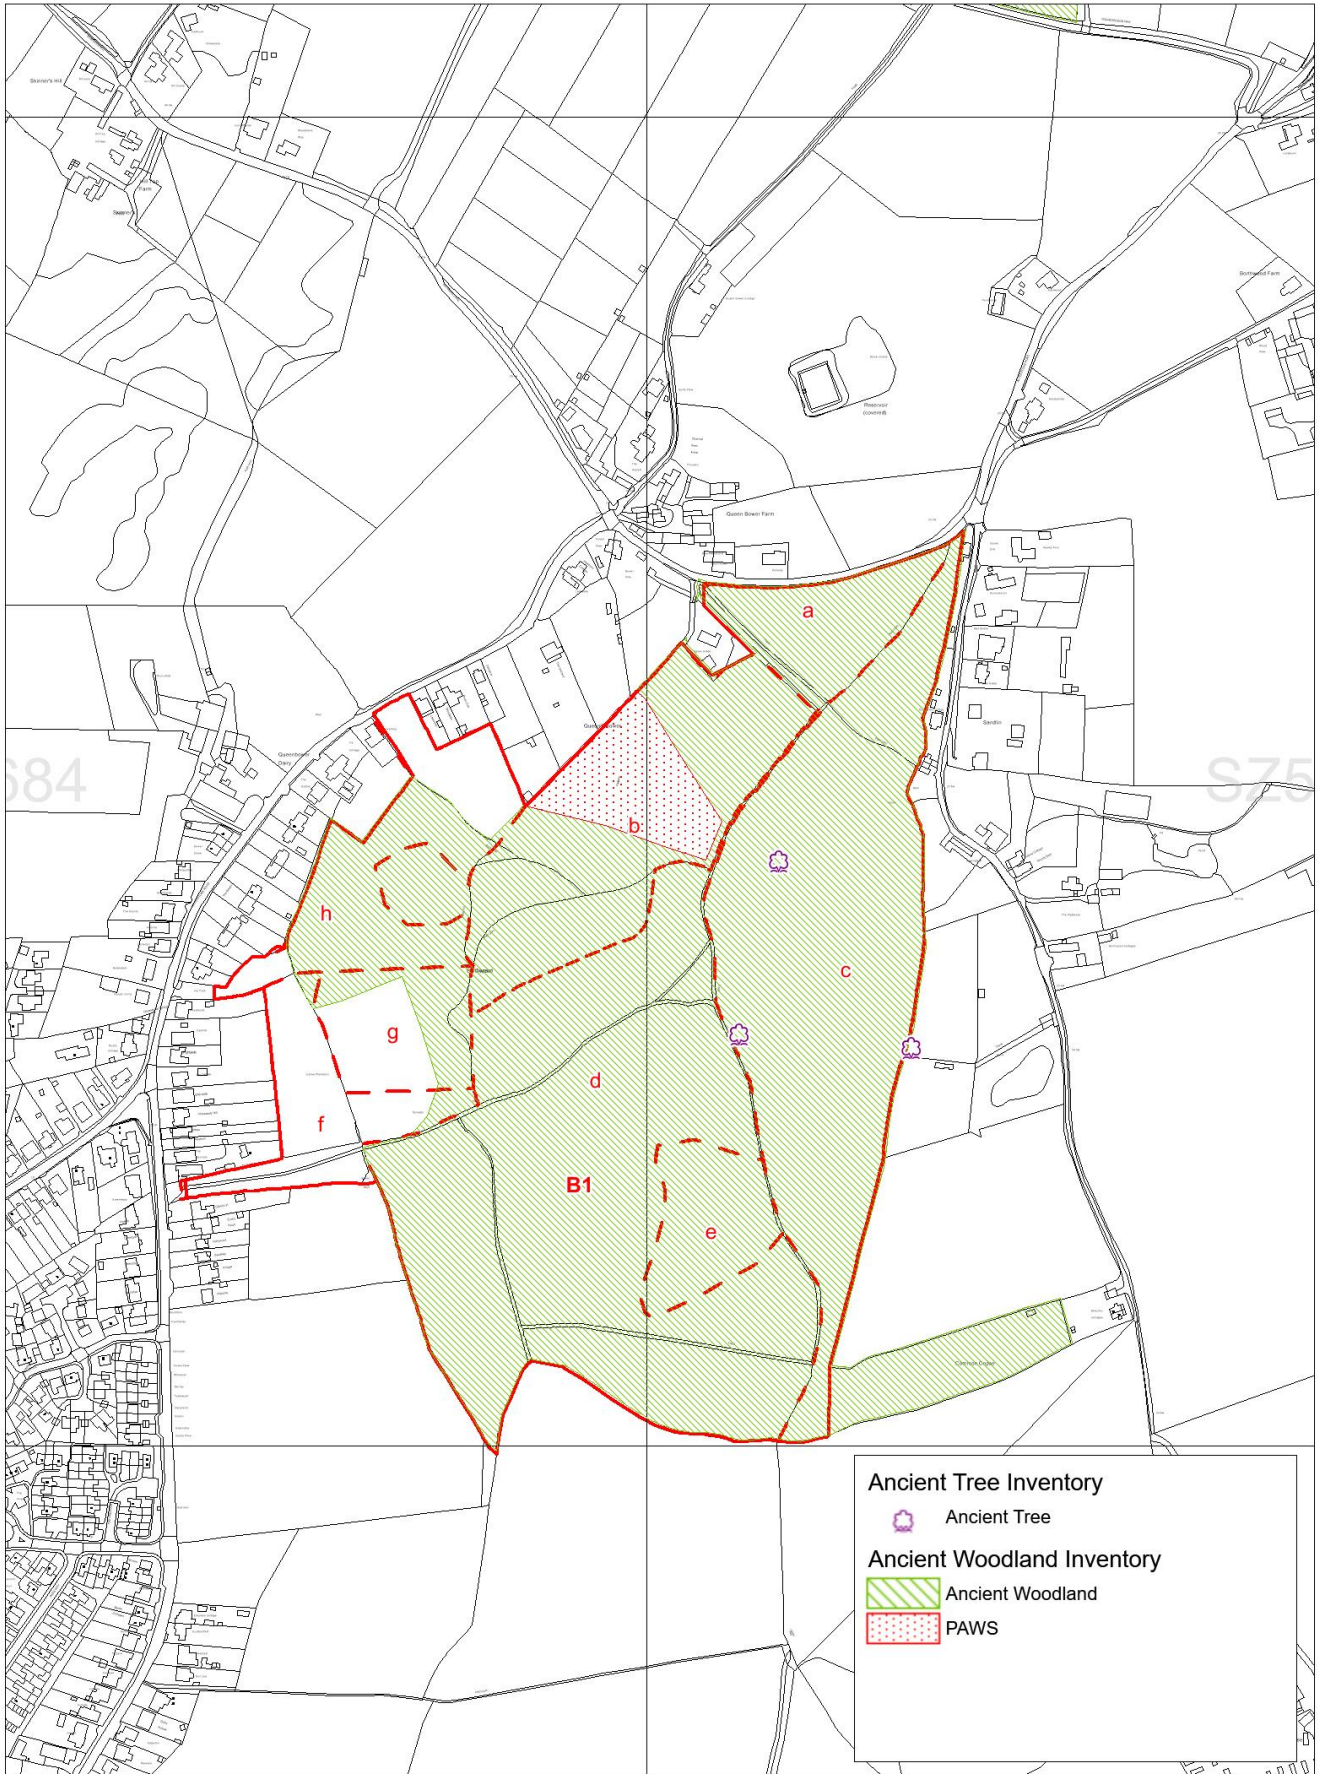

Isle Of Wight Woodland Plan 2021-2041
 Map 1g- Borthwood Compartments and Woodland Type
 Scale 1-5000 at A4

Isle Of Wight Woodland Plan 2021-2041
 Map 2g- Borthwood - Activity and Work Phase
 Scale 1-7500 at A4

Isle Of Wight Woodland Plan 2021-2041
 Map 3g - Borthwood Long Term Activity 2032-2041
 Scale 1-5000 at A4

Isle Of Wight Woodland Plan 2021-2041
 Map 4g - Borthwood
 Scale 1-5000 at A4

Isle Of Wight Woodland Plan 2021-2041
 Map 5g(i) Borthwood - Designations 1 (Local and National)
 Scale 1-5000 at A4

Isle Of Wight Woodland Plan 2021-2041
 Map 5g(ii) Borthwood - Designations 2 (International)
 Scale 1-5000 at A4

Isle Of Wight Woodland Plan 2021-2041
 Map 6g - Borthwood - Open Access and Issues
 Scale 1- 5000 at A4