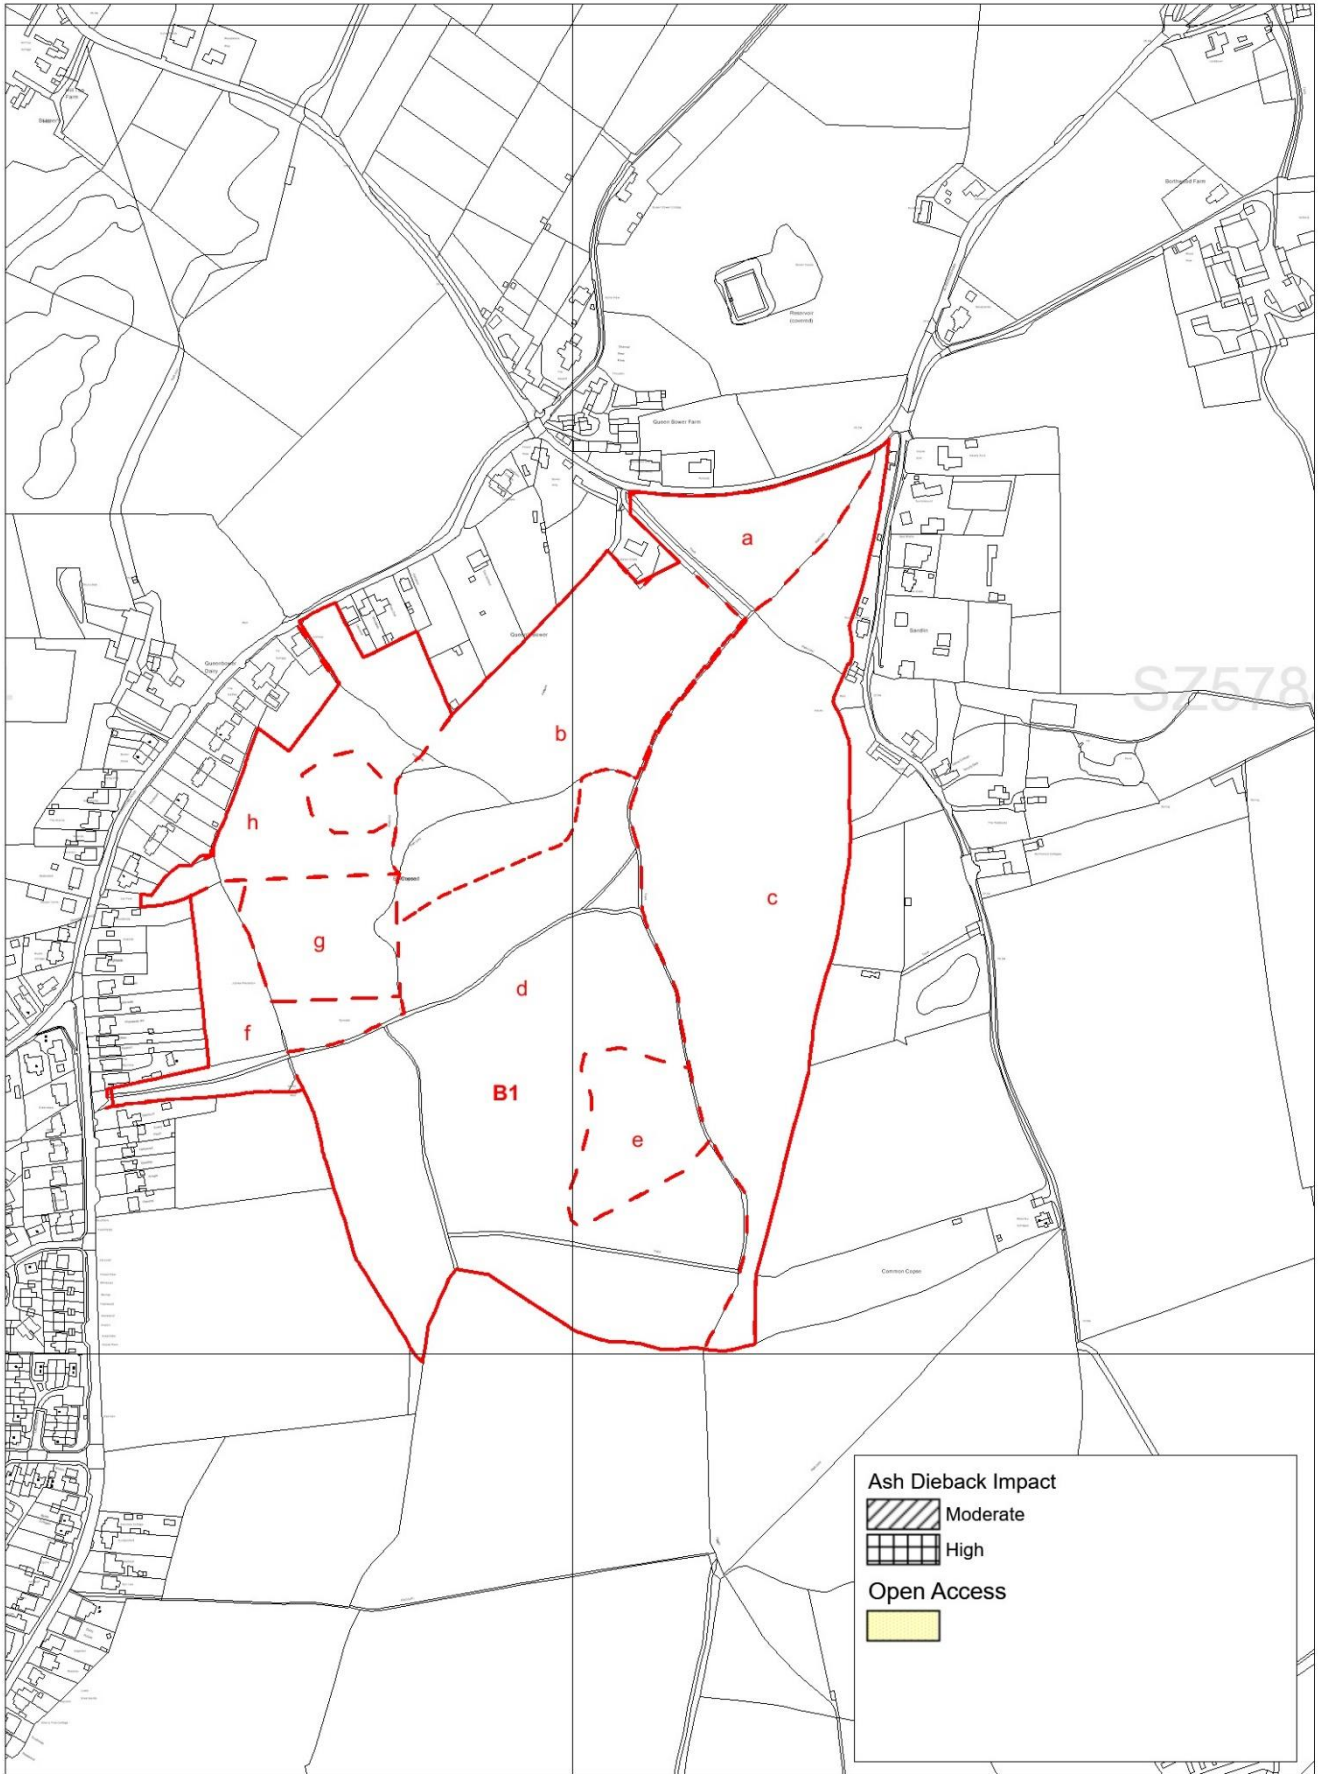

Isle Of Wight Woodland Plan 2021-2041
 Map 1g- Borthwood Compartments and Woodland Type
 Scale 1-5000 at A4

Isle Of Wight Woodland Plan 2021-2041
 Map 2g- Borthwood - Activity and Work Phase
 Scale 1-7500 at A4

Isle Of Wight Woodland Plan 2021-2041
 Map 3g - Borthwood Long Term Activity 2032-2041
 Scale 1-5000 at A4

Isle Of Wight Woodland Plan 2021-2041
 Map 4g - Borthwood
 Scale 1-5000 at A4

Isle Of Wight Woodland Plan 2021-2041
 Map 5g(i) Borthwood - Designations 1 (Local and National)
 Scale 1-5000 at A4

Isle Of Wight Woodland Plan 2021-2041
 Map 5g(ii) Borthwood - Designations 2 (International)
 Scale 1-5000 at A4

Isle Of Wight Woodland Plan 2021-2041
 Map 6g - Borthwood - Open Access and Issues
 Scale 1- 5000 at A4