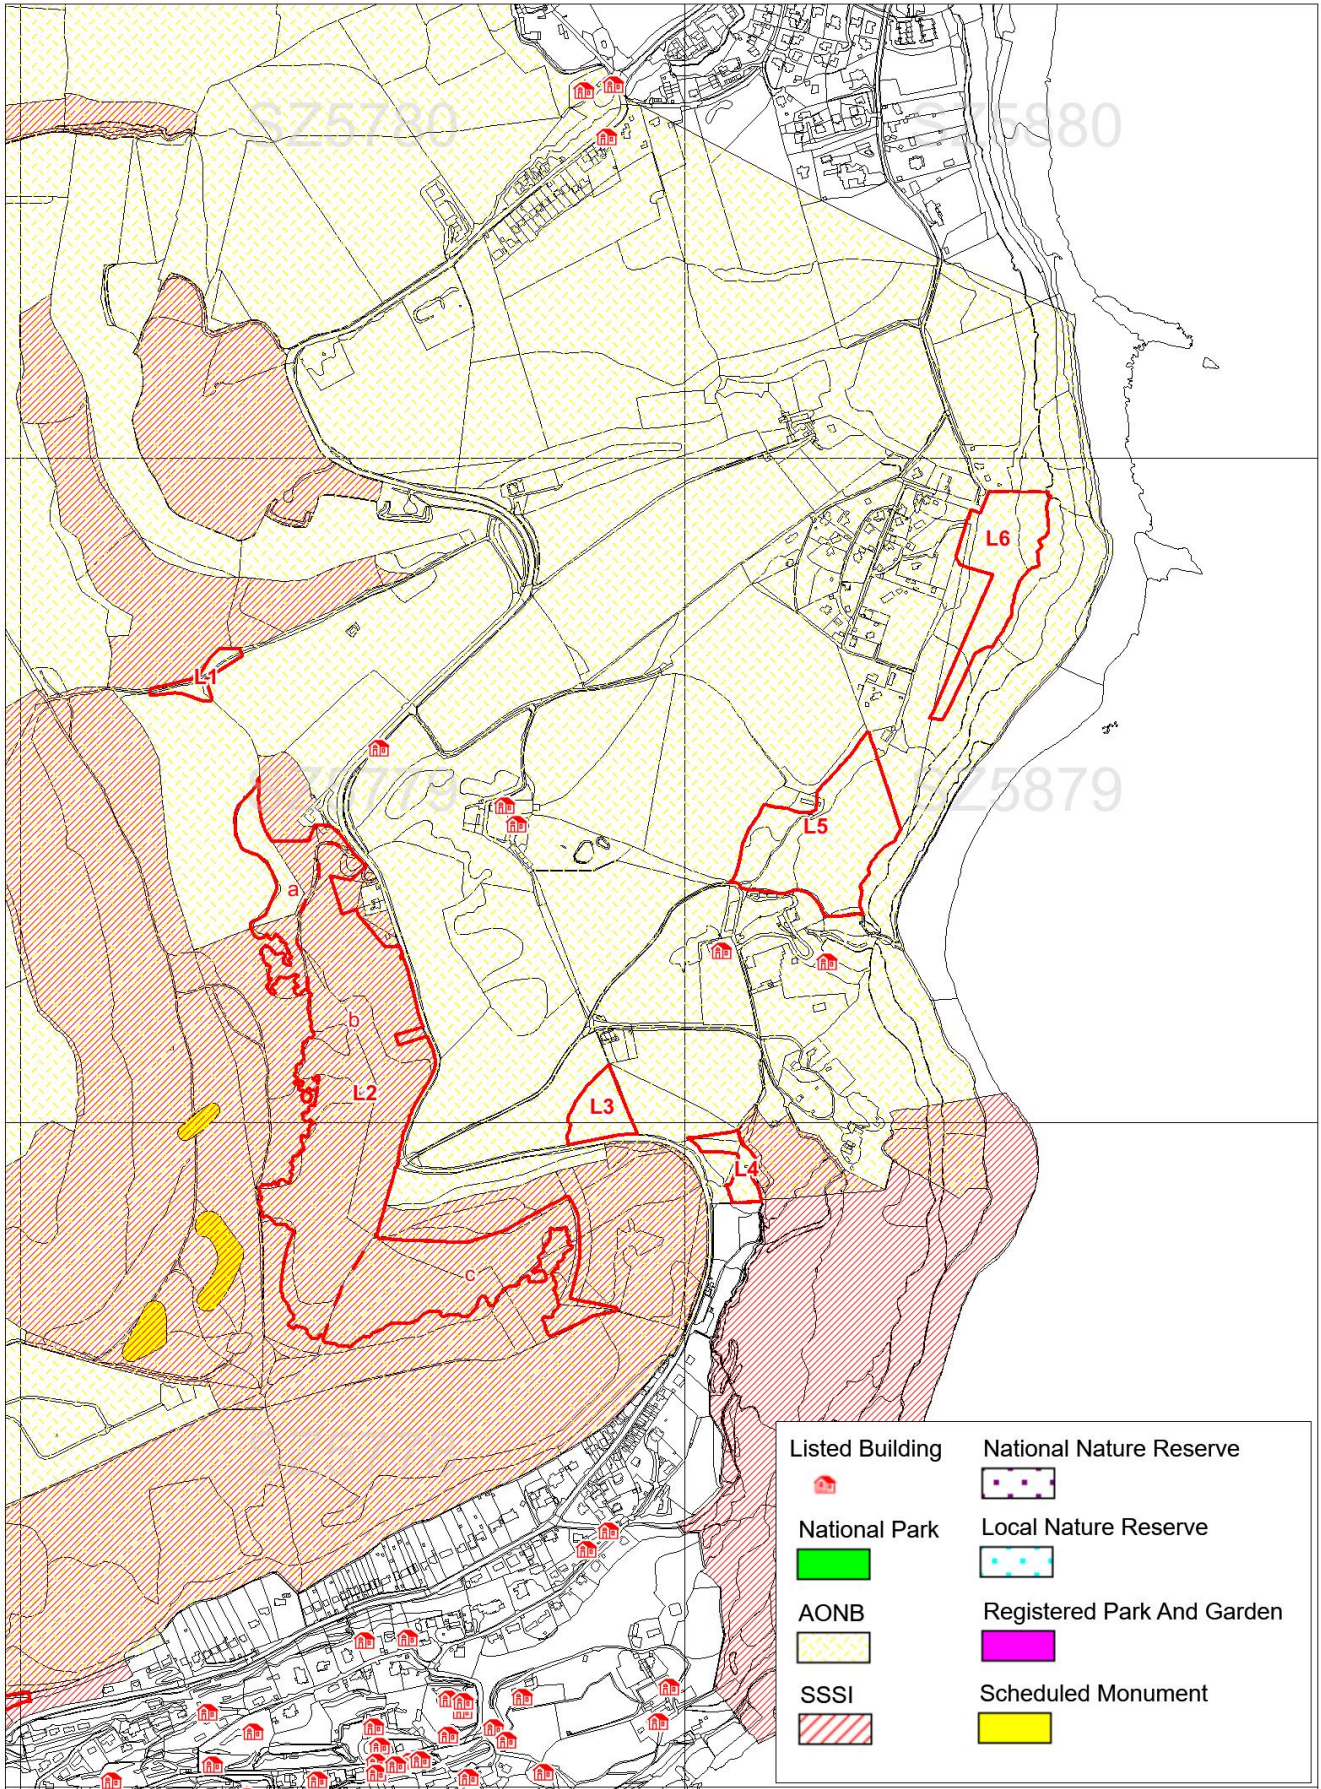

Isle Of Wight Woodland Plan 2021-2041
 Map 1f- Luccombe Compartments and Woodland Type
 Scale 1-15000 at A4

Isle Of Wight Woodland Plan 2021-2041
 Map 2f- Luccombe - Activity and Work Phase
 Scale 1-10000 at A4

Isle Of Wight Woodland Plan 2021-2041
 Map 3f - Luccombe Long Term Activity 2032-2041
 Scale 1-10000 at A4

Ancient Tree Inventory
 ☆ Ancient Tree

Ancient Woodland Inventory
 ■ Ancient Woodland
 ■ PAWS

Isle Of Wight Woodland Plan 2021-2041
 Map 4f - Luccombe
 Scale 1-10000 at A4

Isle Of Wight Woodland Plan 2021-2041
 Map 5f(i) Lucombe - Designations 1 (Local and National)
 Scale 1-10000 at A4

Isle Of Wight Woodland Plan 2021-2041
 Map 5f(ii) Luccombe - Designations 2 (International)
 Scale 1-10000 at A4

Isle Of Wight Woodland Plan 2021-2041
 Map 6f - Luccombe - Open Access and Issues
 Scale 1-10000 at A4