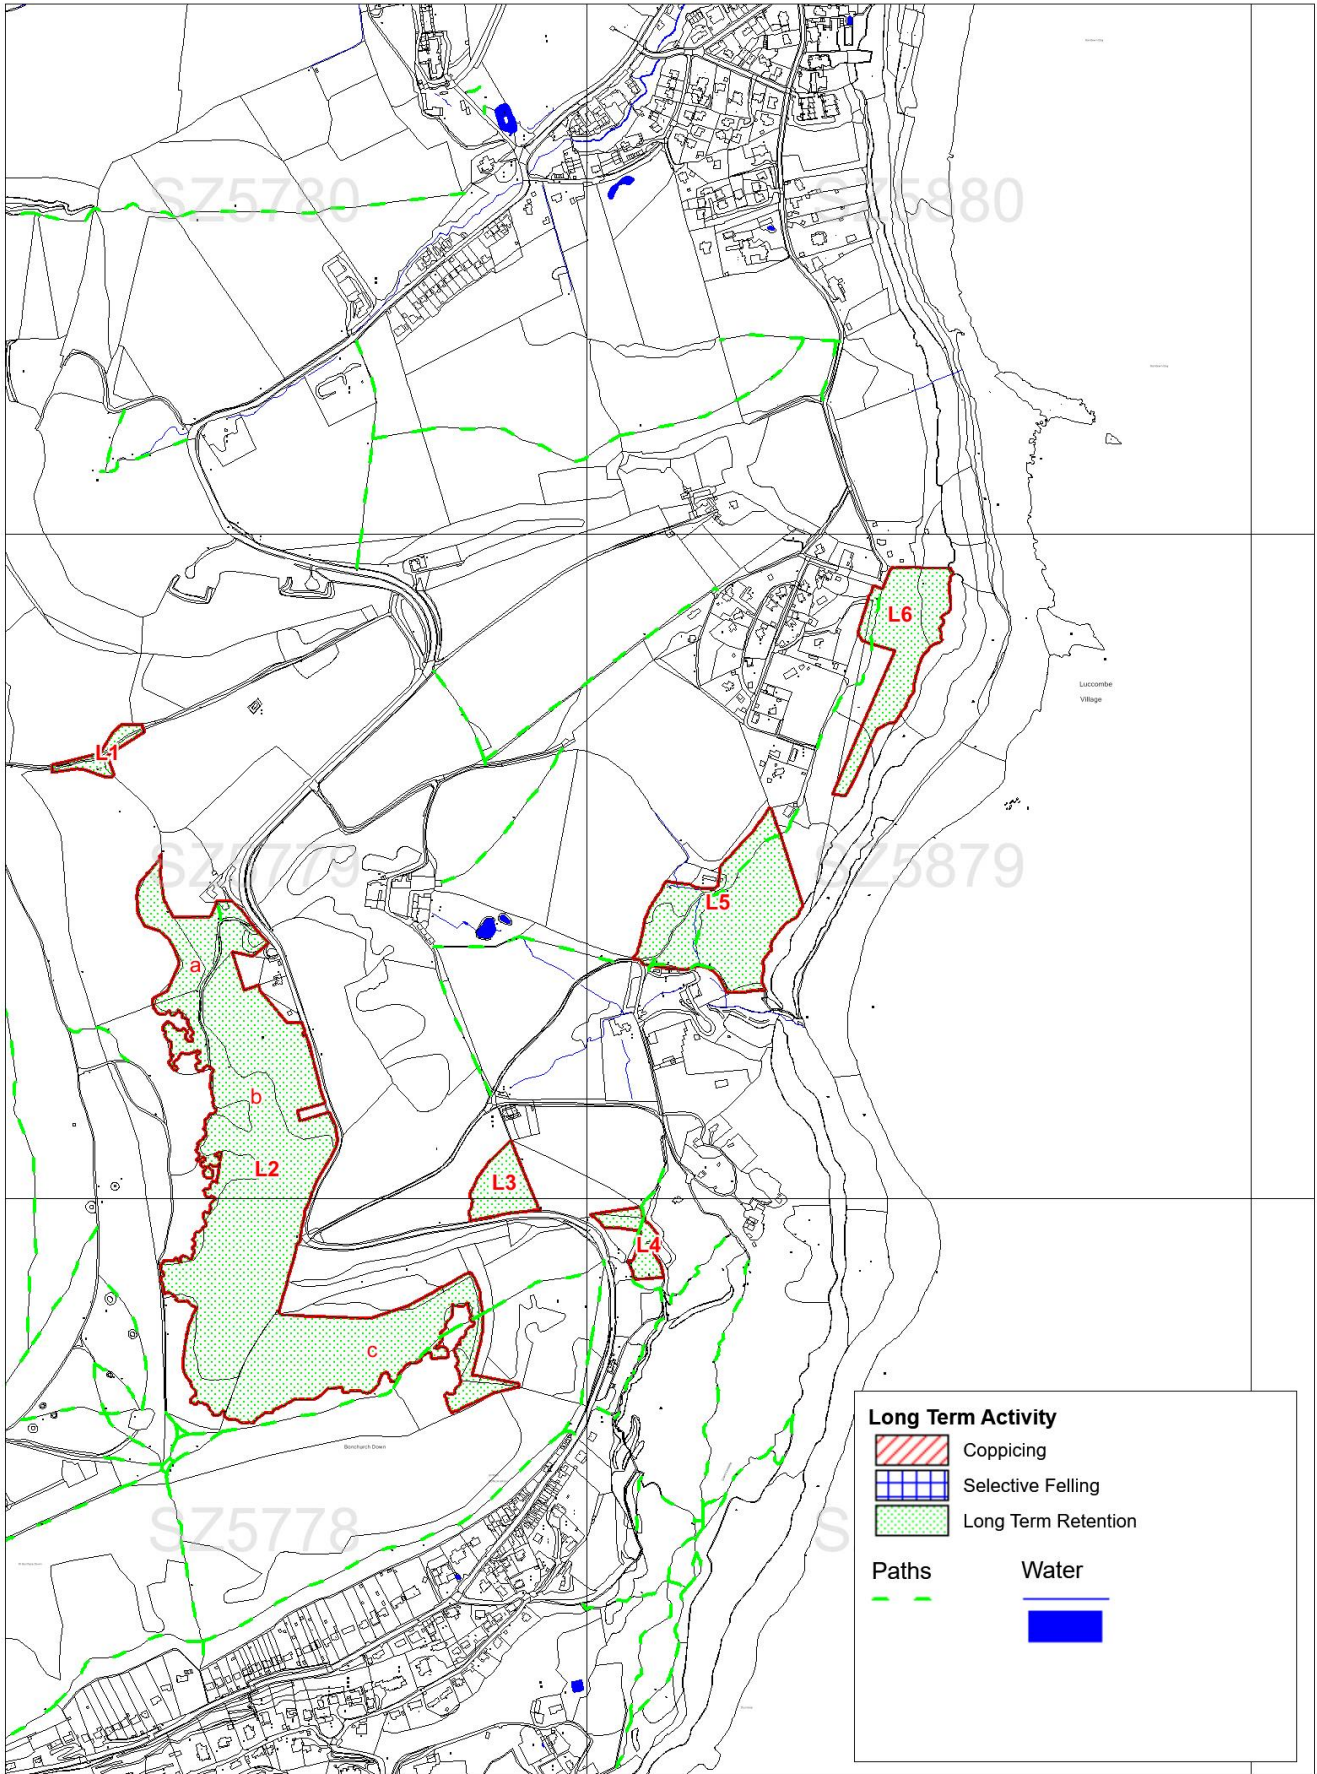

Isle Of Wight Woodland Plan 2021-2041
 Map 1f- Luccombe Compartments and Woodland Type
 Scale 1-15000 at A4

Isle Of Wight Woodland Plan 2021-2041
 Map 2f- Luccombe - Activity and Work Phase
 Scale 1-10000 at A4

Isle Of Wight Woodland Plan 2021-2041
 Map 3f - Luccombe Long Term Activity 2032-2041
 Scale 1-10000 at A4

Ancient Tree Inventory
 ☆ Ancient Tree

Ancient Woodland Inventory
 ■ Ancient Woodland
 ■ PAWS

Isle Of Wight Woodland Plan 2021-2041
 Map 4f - Luccombe
 Scale 1-10000 at A4

Isle Of Wight Woodland Plan 2021-2041
 Map 5f(i) Lucombe - Designations 1 (Local and National)
 Scale 1-10000 at A4

Isle Of Wight Woodland Plan 2021-2041
 Map 5f(ii) Luccombe - Designations 2 (International)
 Scale 1-10000 at A4

Isle Of Wight Woodland Plan 2021-2041
 Map 6f - Luccombe - Open Access and Issues
 Scale 1-10000 at A4