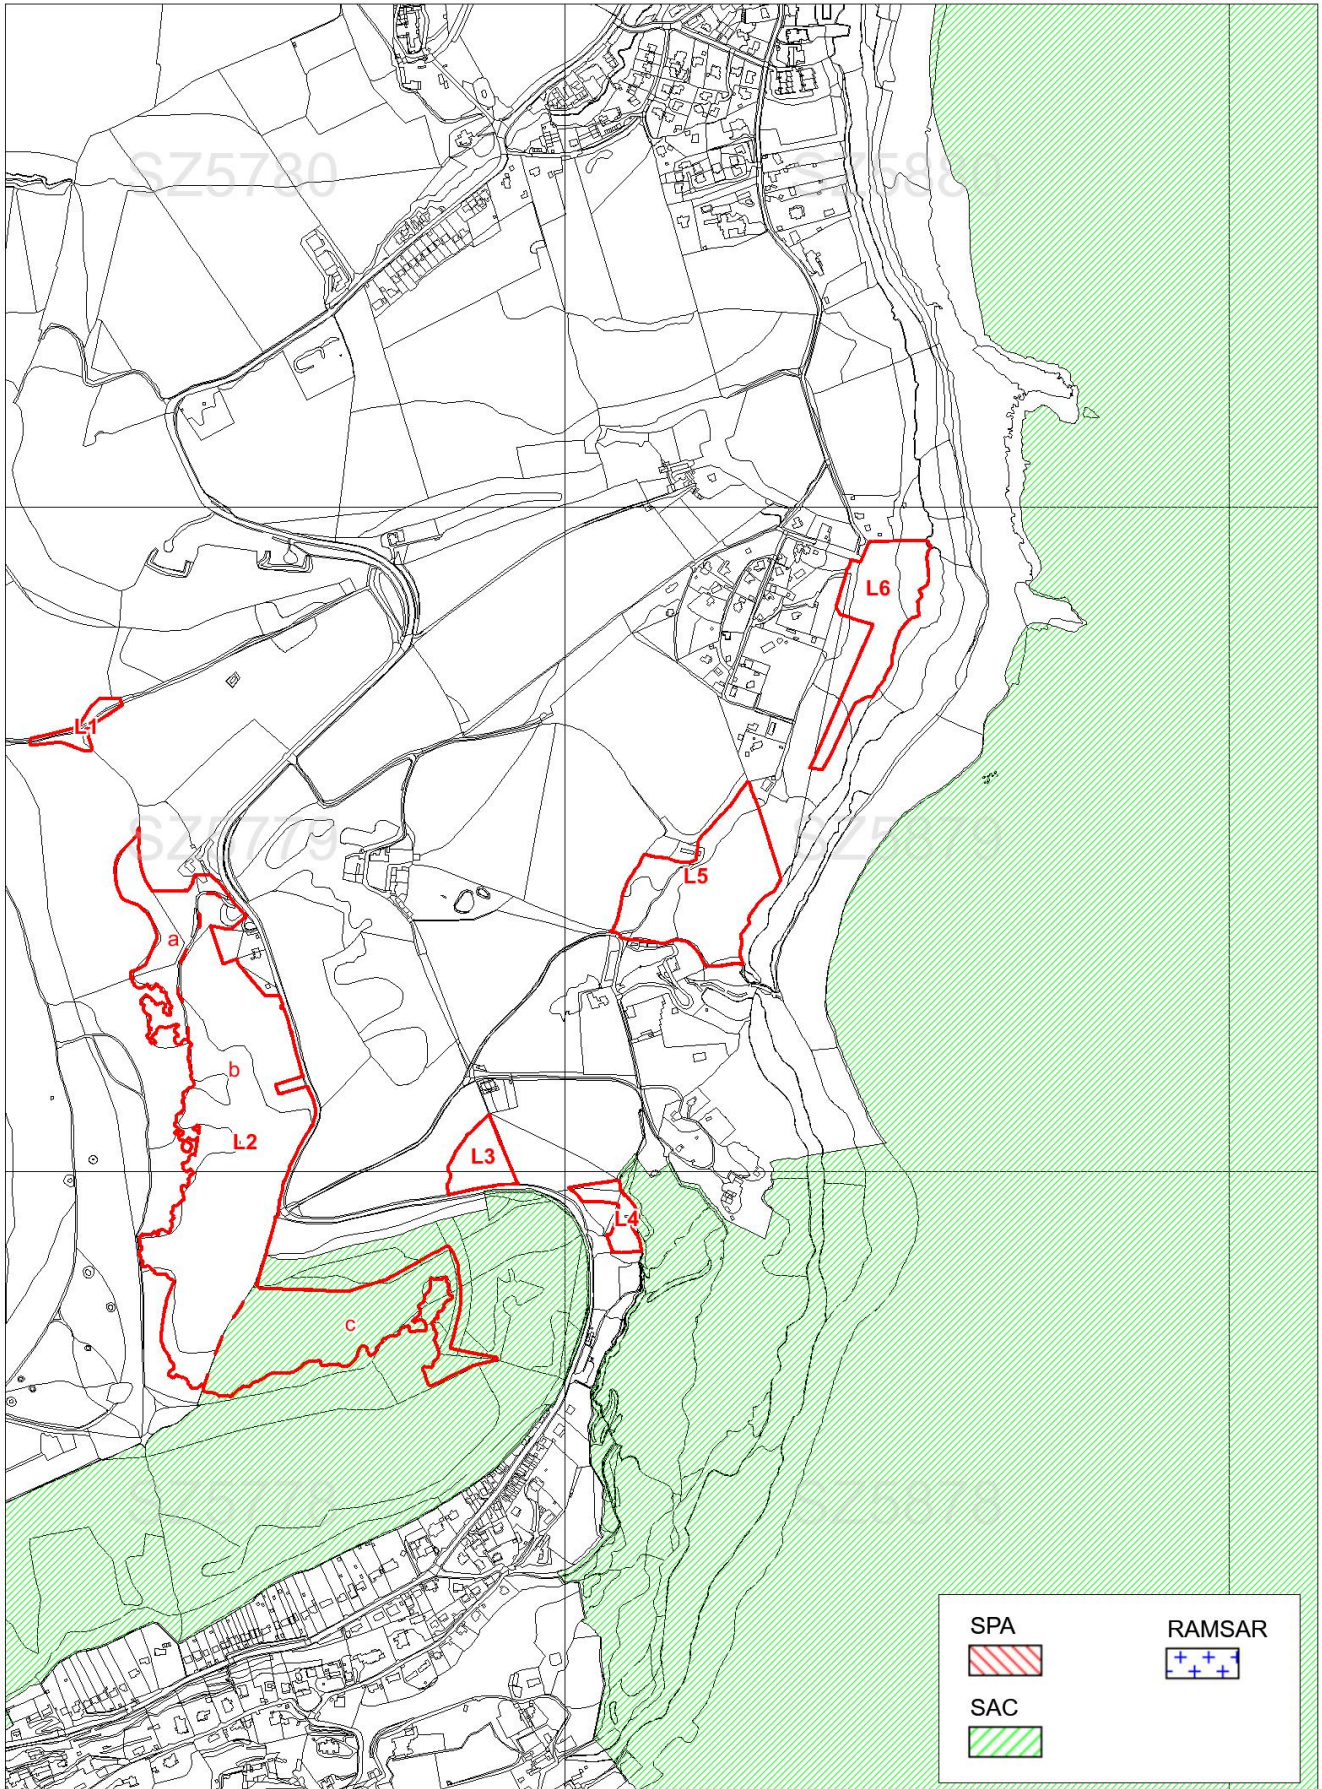

Isle Of Wight Woodland Plan 2021-2041
 Map 1f- Luccombe Compartments and Woodland Type
 Scale 1-15000 at A4

Isle Of Wight Woodland Plan 2021-2041
 Map 2f- Luccombe - Activity and Work Phase
 Scale 1-10000 at A4

Isle Of Wight Woodland Plan 2021-2041
 Map 3f - Luccombe Long Term Activity 2032-2041
 Scale 1-10000 at A4

Ancient Tree Inventory
 ☆ Ancient Tree

Ancient Woodland Inventory
 ■ Ancient Woodland
 ■ PAWS

Isle Of Wight Woodland Plan 2021-2041
 Map 4f - Luccombe
 Scale 1-10000 at A4

Isle Of Wight Woodland Plan 2021-2041
 Map 5f(i) Lucombe - Designations 1 (Local and National)
 Scale 1-10000 at A4

Isle Of Wight Woodland Plan 2021-2041
 Map 5f(ii) Luccombe - Designations 2 (International)
 Scale 1-10000 at A4

Isle Of Wight Woodland Plan 2021-2041
 Map 6f - Luccombe - Open Access and Issues
 Scale 1-10000 at A4