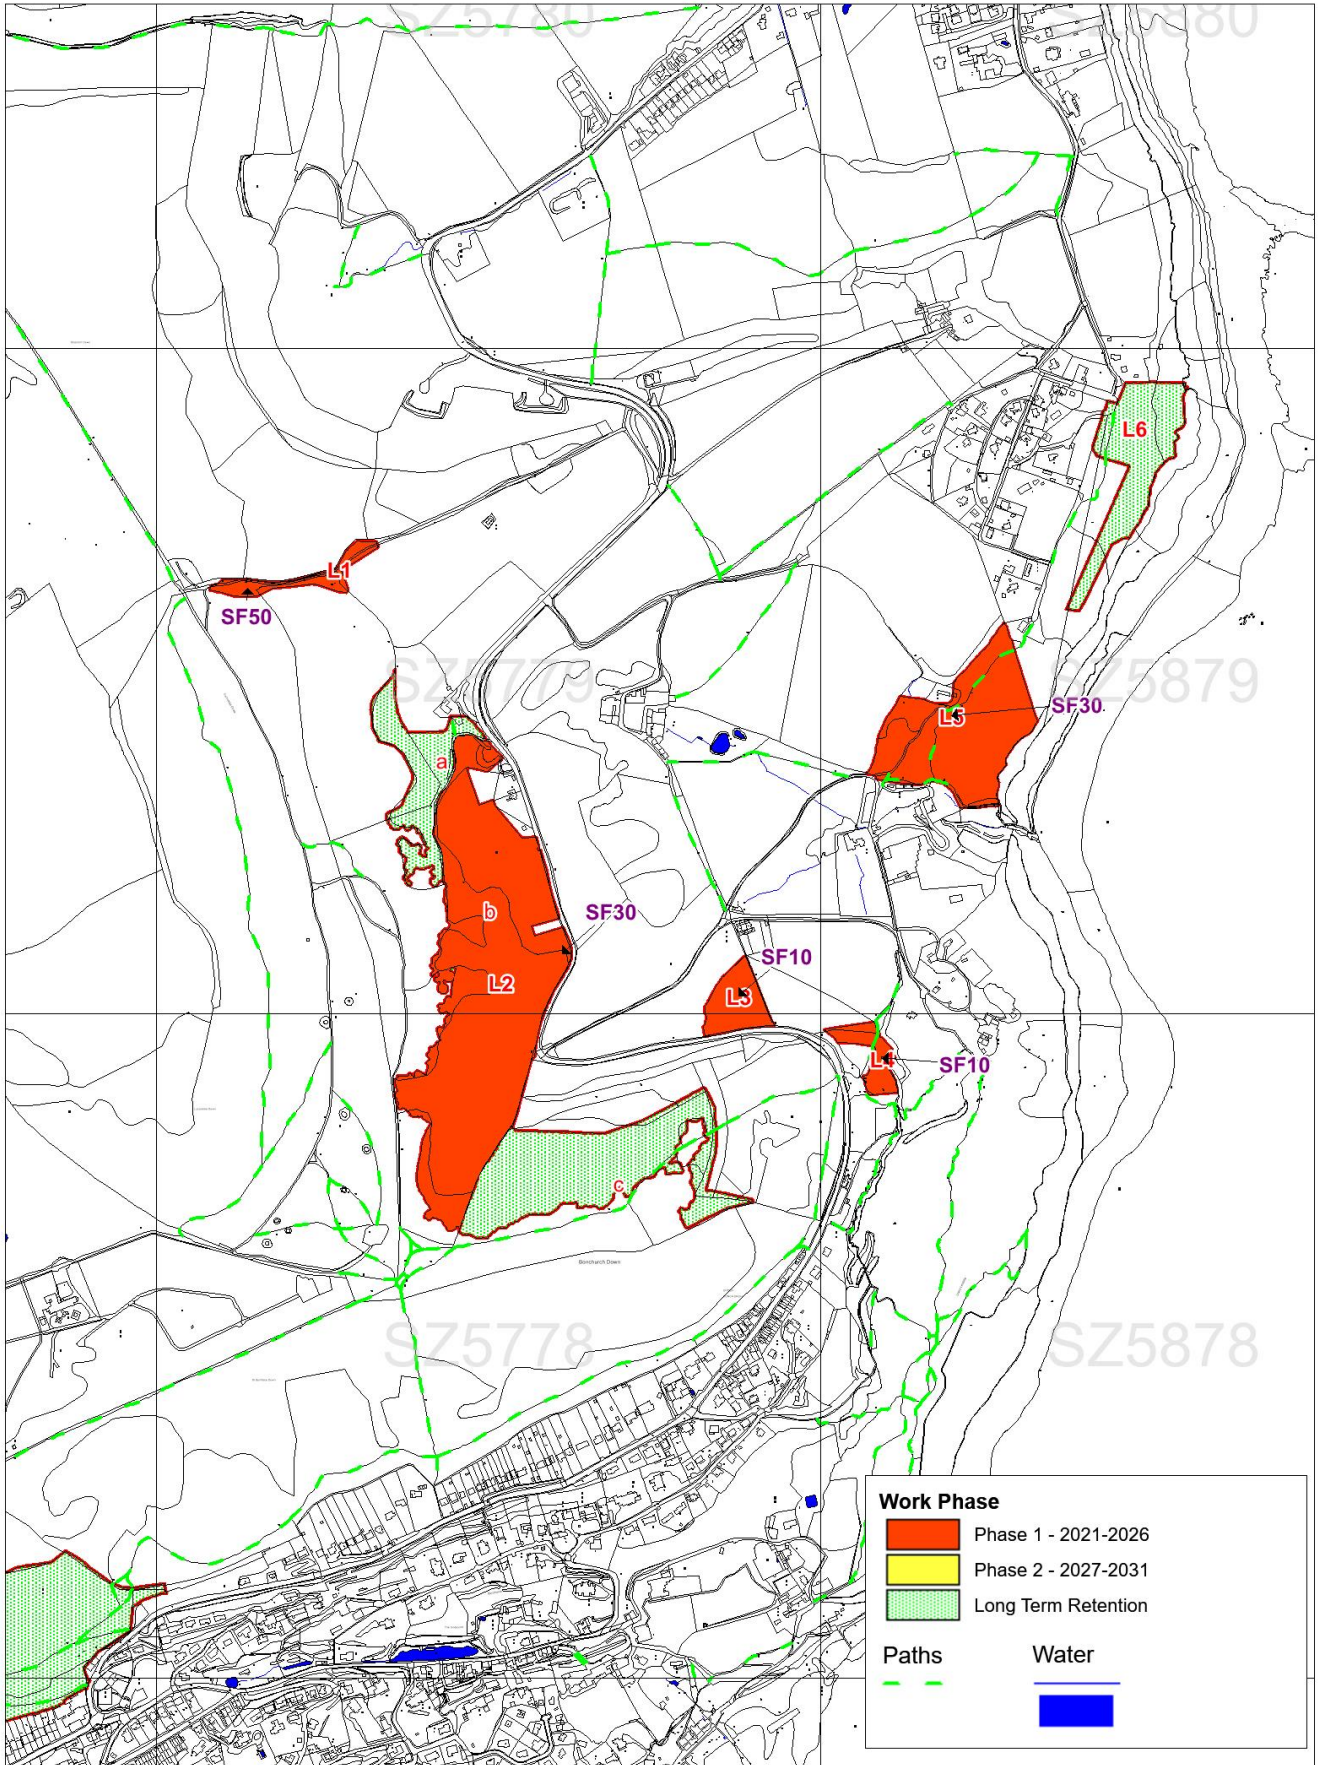

Isle Of Wight Woodland Plan 2021-2041
 Map 1f- Luccombe Compartments and Woodland Type
 Scale 1-15000 at A4

Isle Of Wight Woodland Plan 2021-2041
 Map 2f- Luccombe - Activity and Work Phase
 Scale 1-10000 at A4

Isle Of Wight Woodland Plan 2021-2041
 Map 3f - Luccombe Long Term Activity 2032-2041
 Scale 1-10000 at A4

Ancient Tree Inventory
 ☆ Ancient Tree

Ancient Woodland Inventory
 ■ Ancient Woodland
 ■ PAWS

Isle Of Wight Woodland Plan 2021-2041
 Map 4f - Luccombe
 Scale 1-10000 at A4

Isle Of Wight Woodland Plan 2021-2041
 Map 5f(i) Lucombe - Designations 1 (Local and National)
 Scale 1-10000 at A4

Isle Of Wight Woodland Plan 2021-2041
 Map 5f(ii) Luccombe - Designations 2 (International)
 Scale 1-10000 at A4

Isle Of Wight Woodland Plan 2021-2041
 Map 6f - Luccombe - Open Access and Issues
 Scale 1-10000 at A4