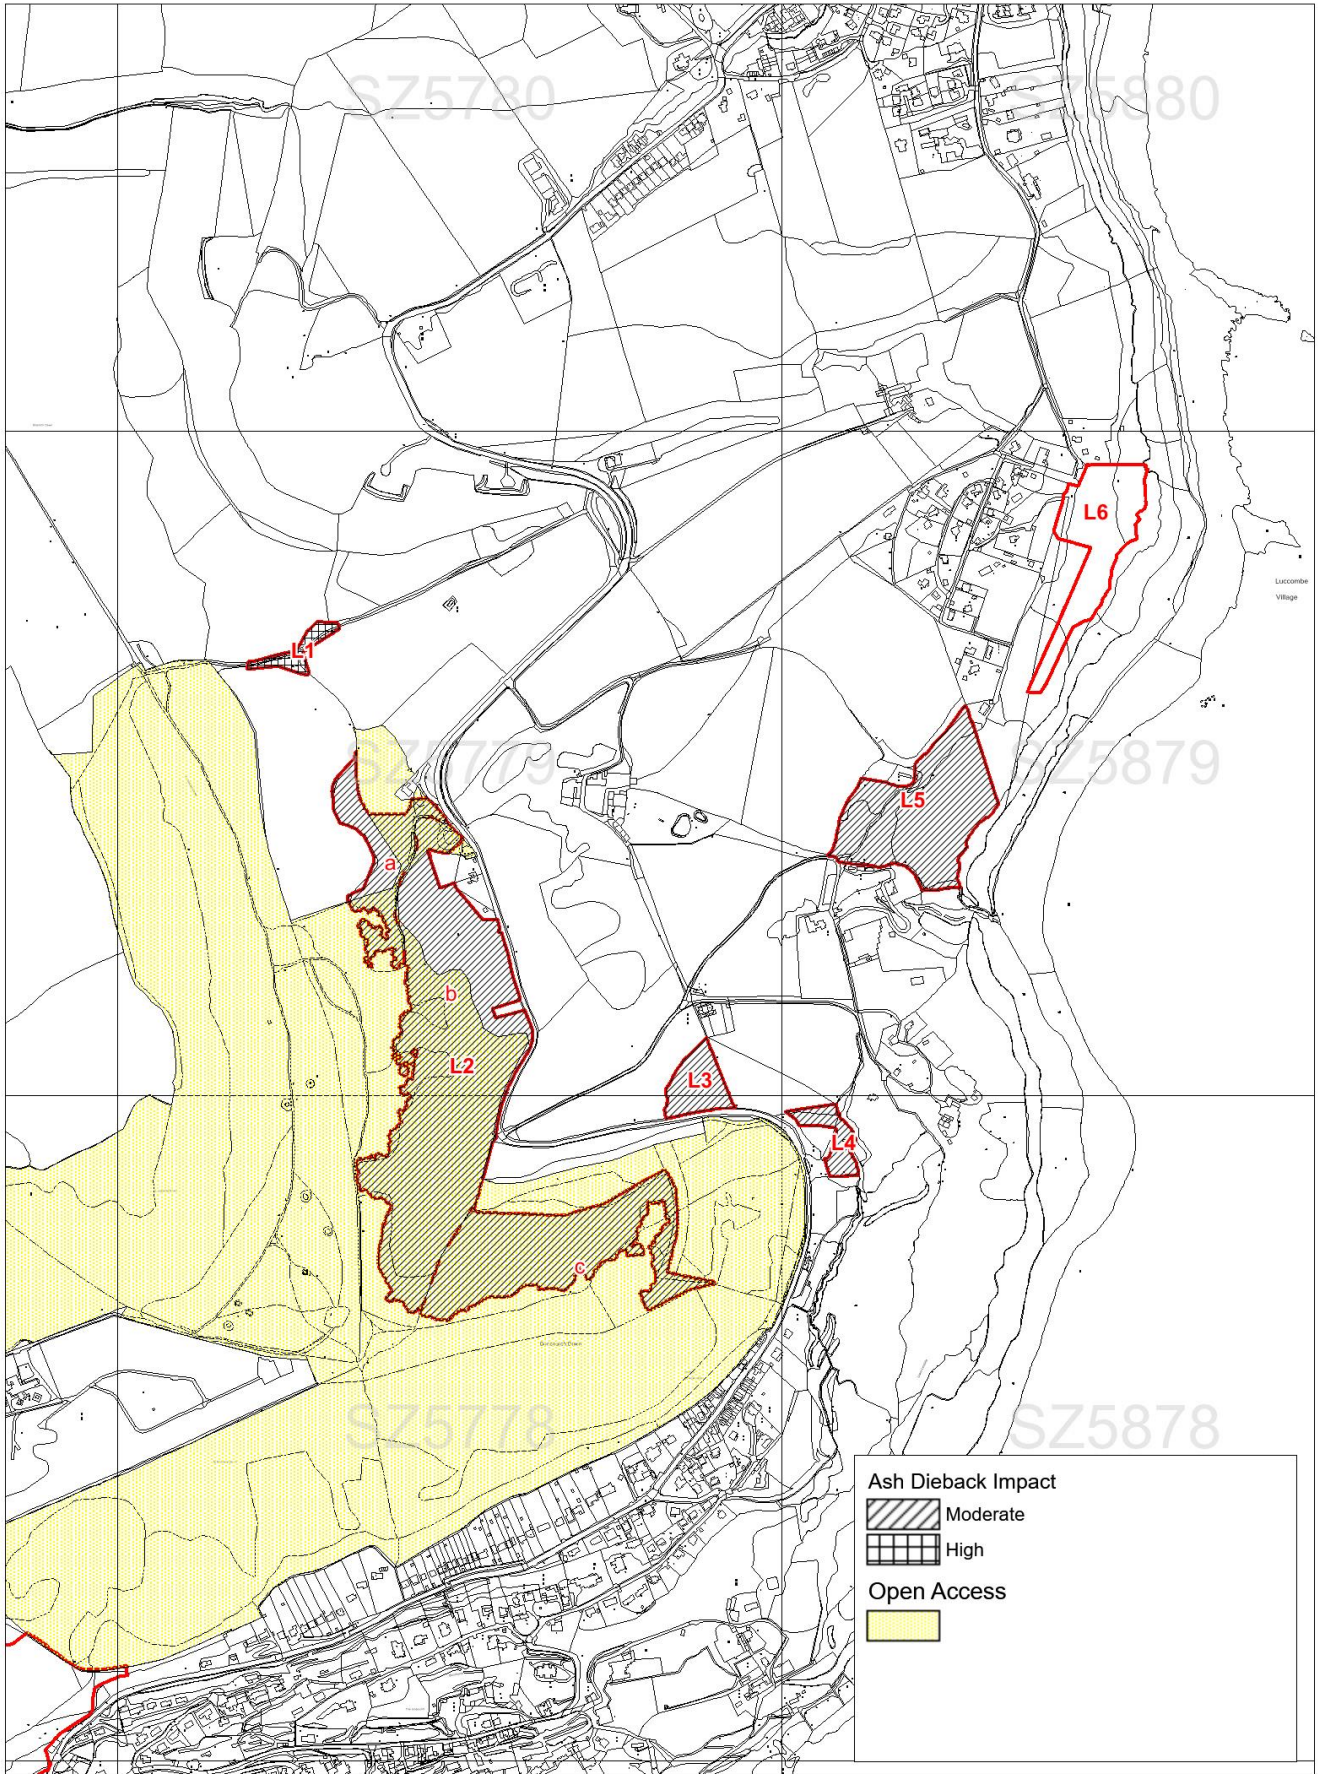

Isle Of Wight Woodland Plan 2021-2041
 Map 1f- Luccombe Compartments and Woodland Type
 Scale 1-15000 at A4

Isle Of Wight Woodland Plan 2021-2041
 Map 2f- Luccombe - Activity and Work Phase
 Scale 1-10000 at A4

Isle Of Wight Woodland Plan 2021-2041
 Map 3f - Luccombe Long Term Activity 2032-2041
 Scale 1-10000 at A4

Ancient Tree Inventory
 ☆ Ancient Tree

Ancient Woodland Inventory
 ■ Ancient Woodland
 ■ PAWS

Isle Of Wight Woodland Plan 2021-2041
 Map 4f - Luccombe
 Scale 1-10000 at A4

Isle Of Wight Woodland Plan 2021-2041
 Map 5f(i) Lucombe - Designations 1 (Local and National)
 Scale 1-10000 at A4

Isle Of Wight Woodland Plan 2021-2041
 Map 5f(ii) Luccombe - Designations 2 (International)
 Scale 1-10000 at A4

Isle Of Wight Woodland Plan 2021-2041
 Map 6f - Luccombe - Open Access and Issues
 Scale 1-10000 at A4