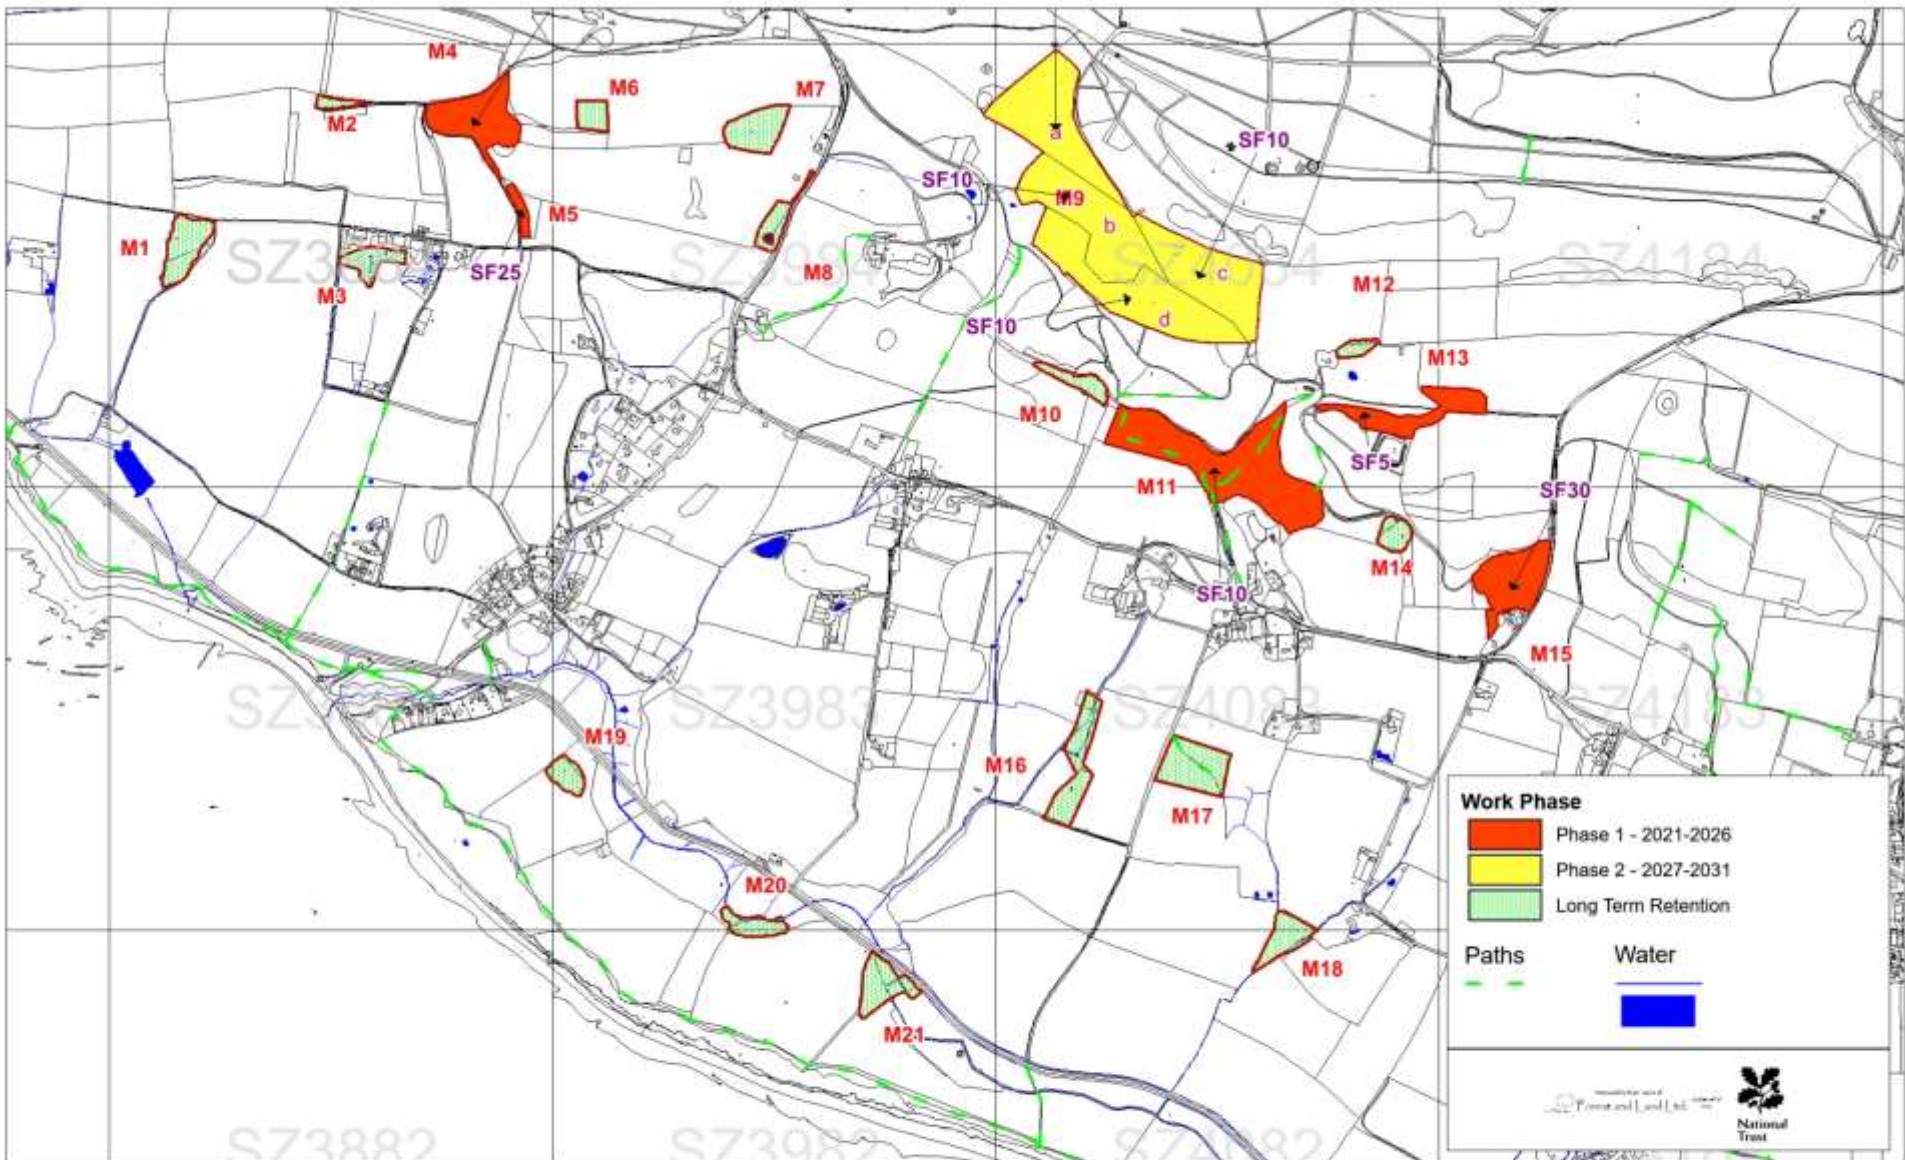

Isle Of Wight Woodland Plan 2021-2041- Map 1c - Mottistone Compartments and Woodland Type
Scale 1-15000 at A4

Isle Of Wight Woodland Plan 2022-2042
 Map 2c- Mottistone - Activity and Work Phase
 Scale 1-15000 at A4

Isle Of Wight Woodland Plan 2021-2041
 Map 3c - Mottistone Long Term Activity 2032-2041
 Scale 1-15000 at A4

Isle Of Wight Woodland Plan 2021-2041
 Map 4c - Mottistone AWI and Ancient Trees
 Scale 1-15000 at A4

Isle Of Wight Woodland Plan 2021-2041
 Map 5c(i) Mottistone - Designations 1 (Local and National)
 Scale 1-15000 at A4

Isle Of Wight Woodland Plan 2021-2041
 Map 5c(ii) Mottistone - Designations 2 (International)
 Scale 1-15000 at A4

Isle Of Wight Woodland Plan 2021-2041
 Map 6c Mottistone - Open Access and Issues
 Scale 1-15000 at A4