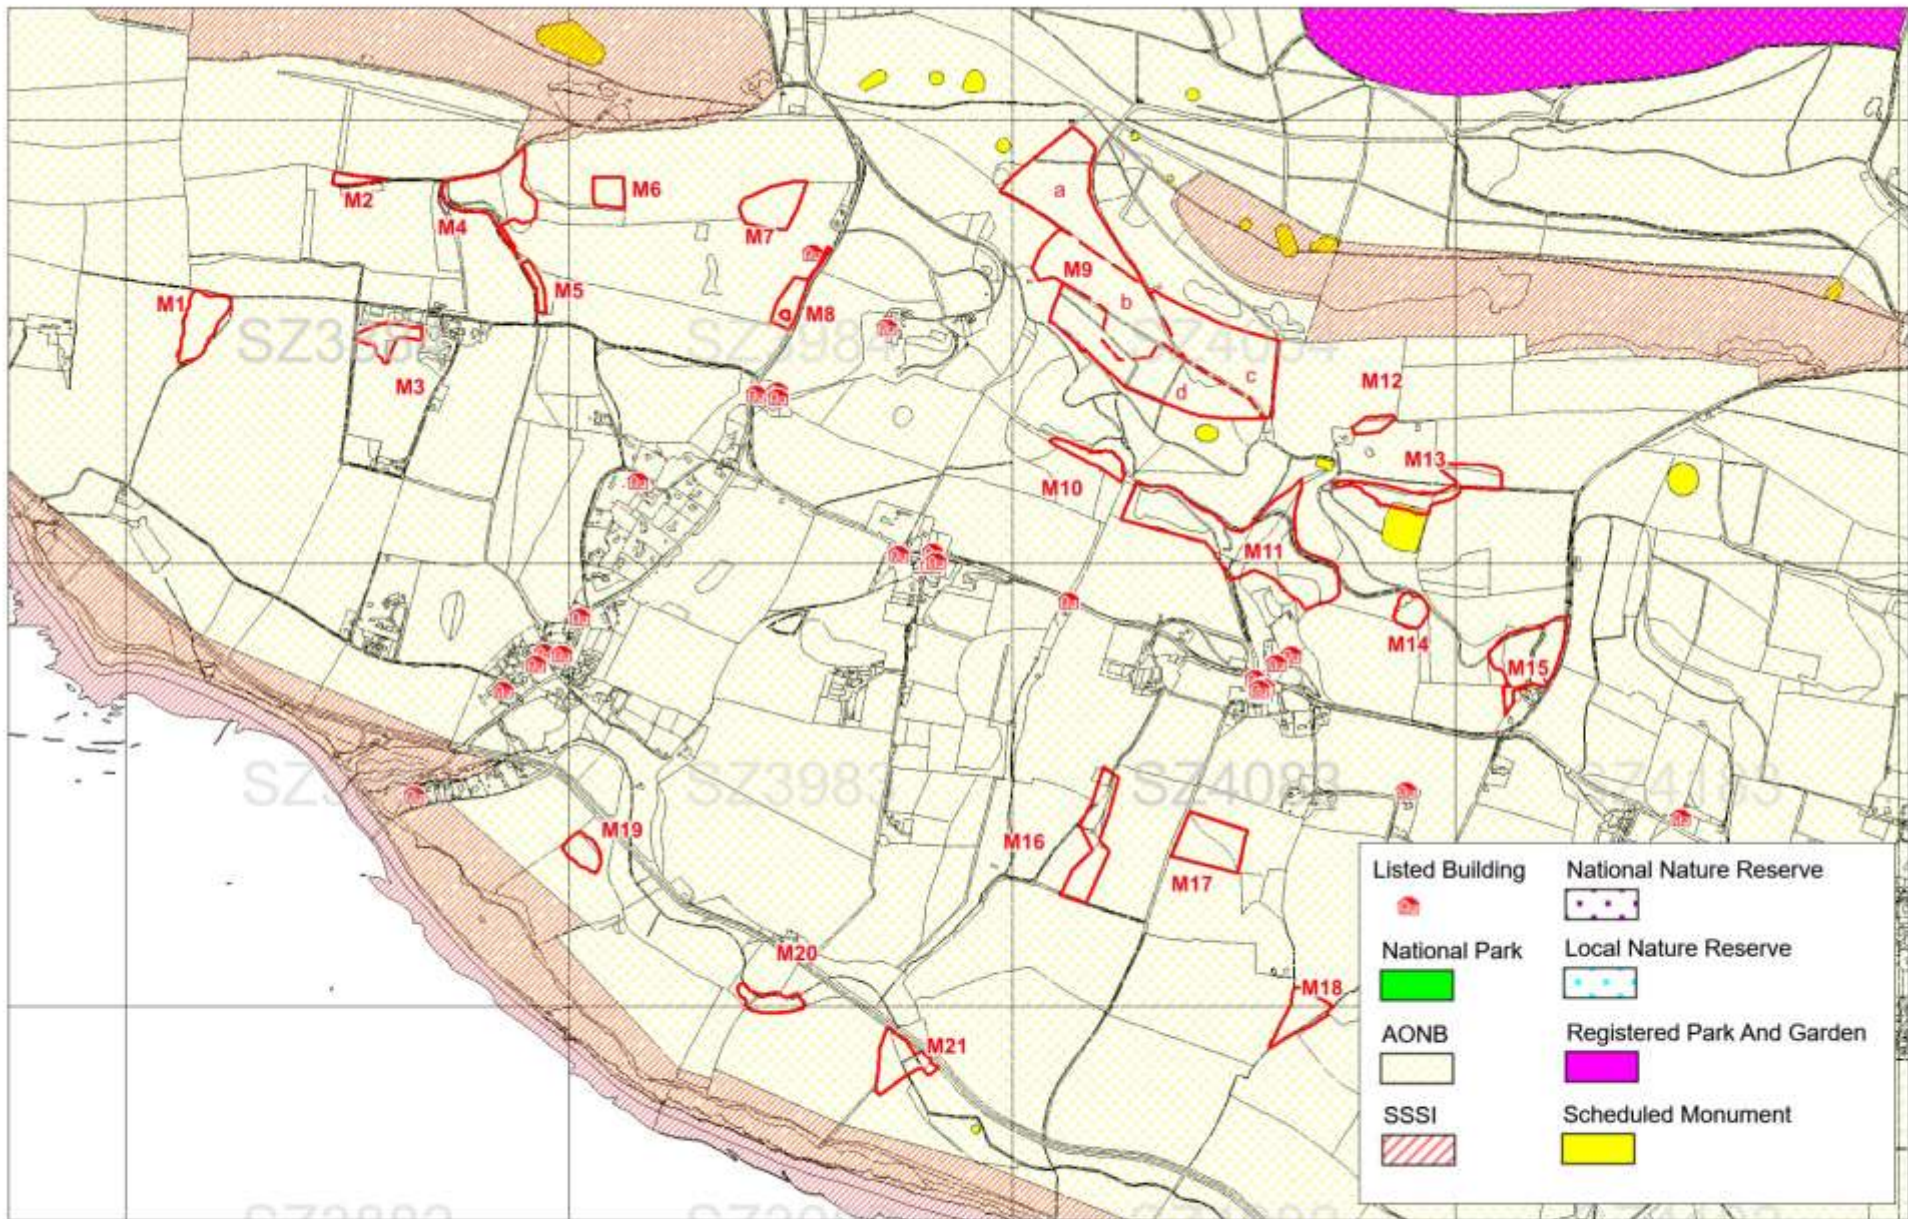

Isle Of Wight Woodland Plan 2021-2041- Map 1c - Mottistone Compartments and Woodland Type
Scale 1-15000 at A4

Isle Of Wight Woodland Plan 2022-2042
 Map 2c- Mottistone - Activity and Work Phase
 Scale 1-15000 at A4

Isle Of Wight Woodland Plan 2021-2041
 Map 3c - Mottistone Long Term Activity 2032-2041
 Scale 1-15000 at A4

Isle Of Wight Woodland Plan 2021-2041
 Map 4c - Mottistone AWI and Ancient Trees
 Scale 1-15000 at A4

Isle Of Wight Woodland Plan 2021-2041
 Map 5c(i) Mottistone - Designations 1 (Local and National)
 Scale 1-15000 at A4

Isle Of Wight Woodland Plan 2021-2041
 Map 5c(ii) Mottistone - Designations 2 (International)
 Scale 1-15000 at A4

Isle Of Wight Woodland Plan 2021-2041
 Map 6c Mottistone - Open Access and Issues
 Scale 1-15000 at A4