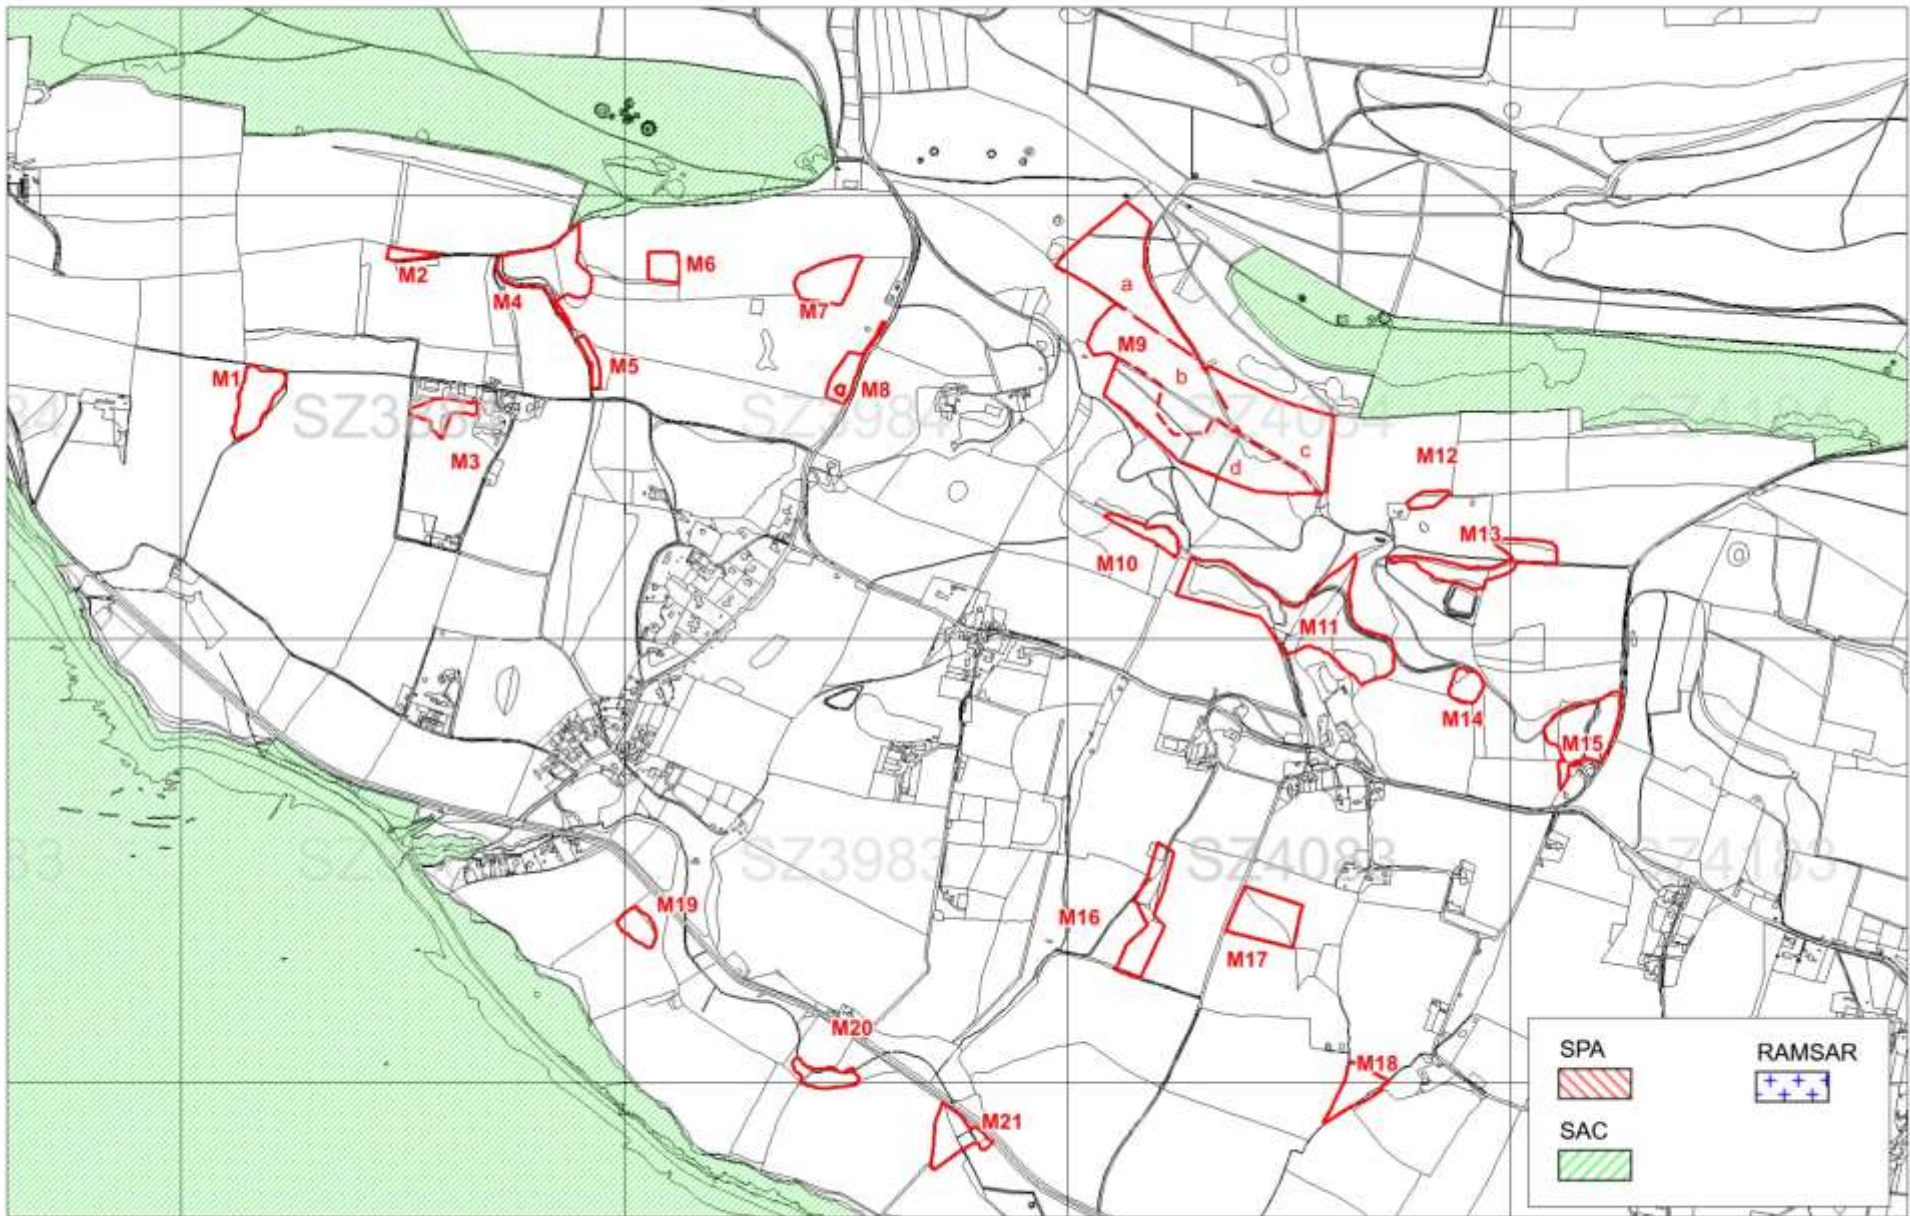

Isle Of Wight Woodland Plan 2021-2041- Map 1c - Mottistone Compartments and Woodland Type
Scale 1-15000 at A4

Isle Of Wight Woodland Plan 2022-2042
 Map 2c- Mottistone - Activity and Work Phase
 Scale 1-15000 at A4

Isle Of Wight Woodland Plan 2021-2041
 Map 3c - Mottistone Long Term Activity 2032-2041
 Scale 1-15000 at A4

Isle Of Wight Woodland Plan 2021-2041
 Map 4c - Mottistone AWI and Ancient Trees
 Scale 1-15000 at A4

Isle Of Wight Woodland Plan 2021-2041
 Map 5c(i) Mottistone - Designations 1 (Local and National)
 Scale 1-15000 at A4

Isle Of Wight Woodland Plan 2021-2041
 Map 5c(ii) Mottistone - Designations 2 (International)
 Scale 1-15000 at A4

Isle Of Wight Woodland Plan 2021-2041
 Map 6c Mottistone - Open Access and Issues
 Scale 1-15000 at A4