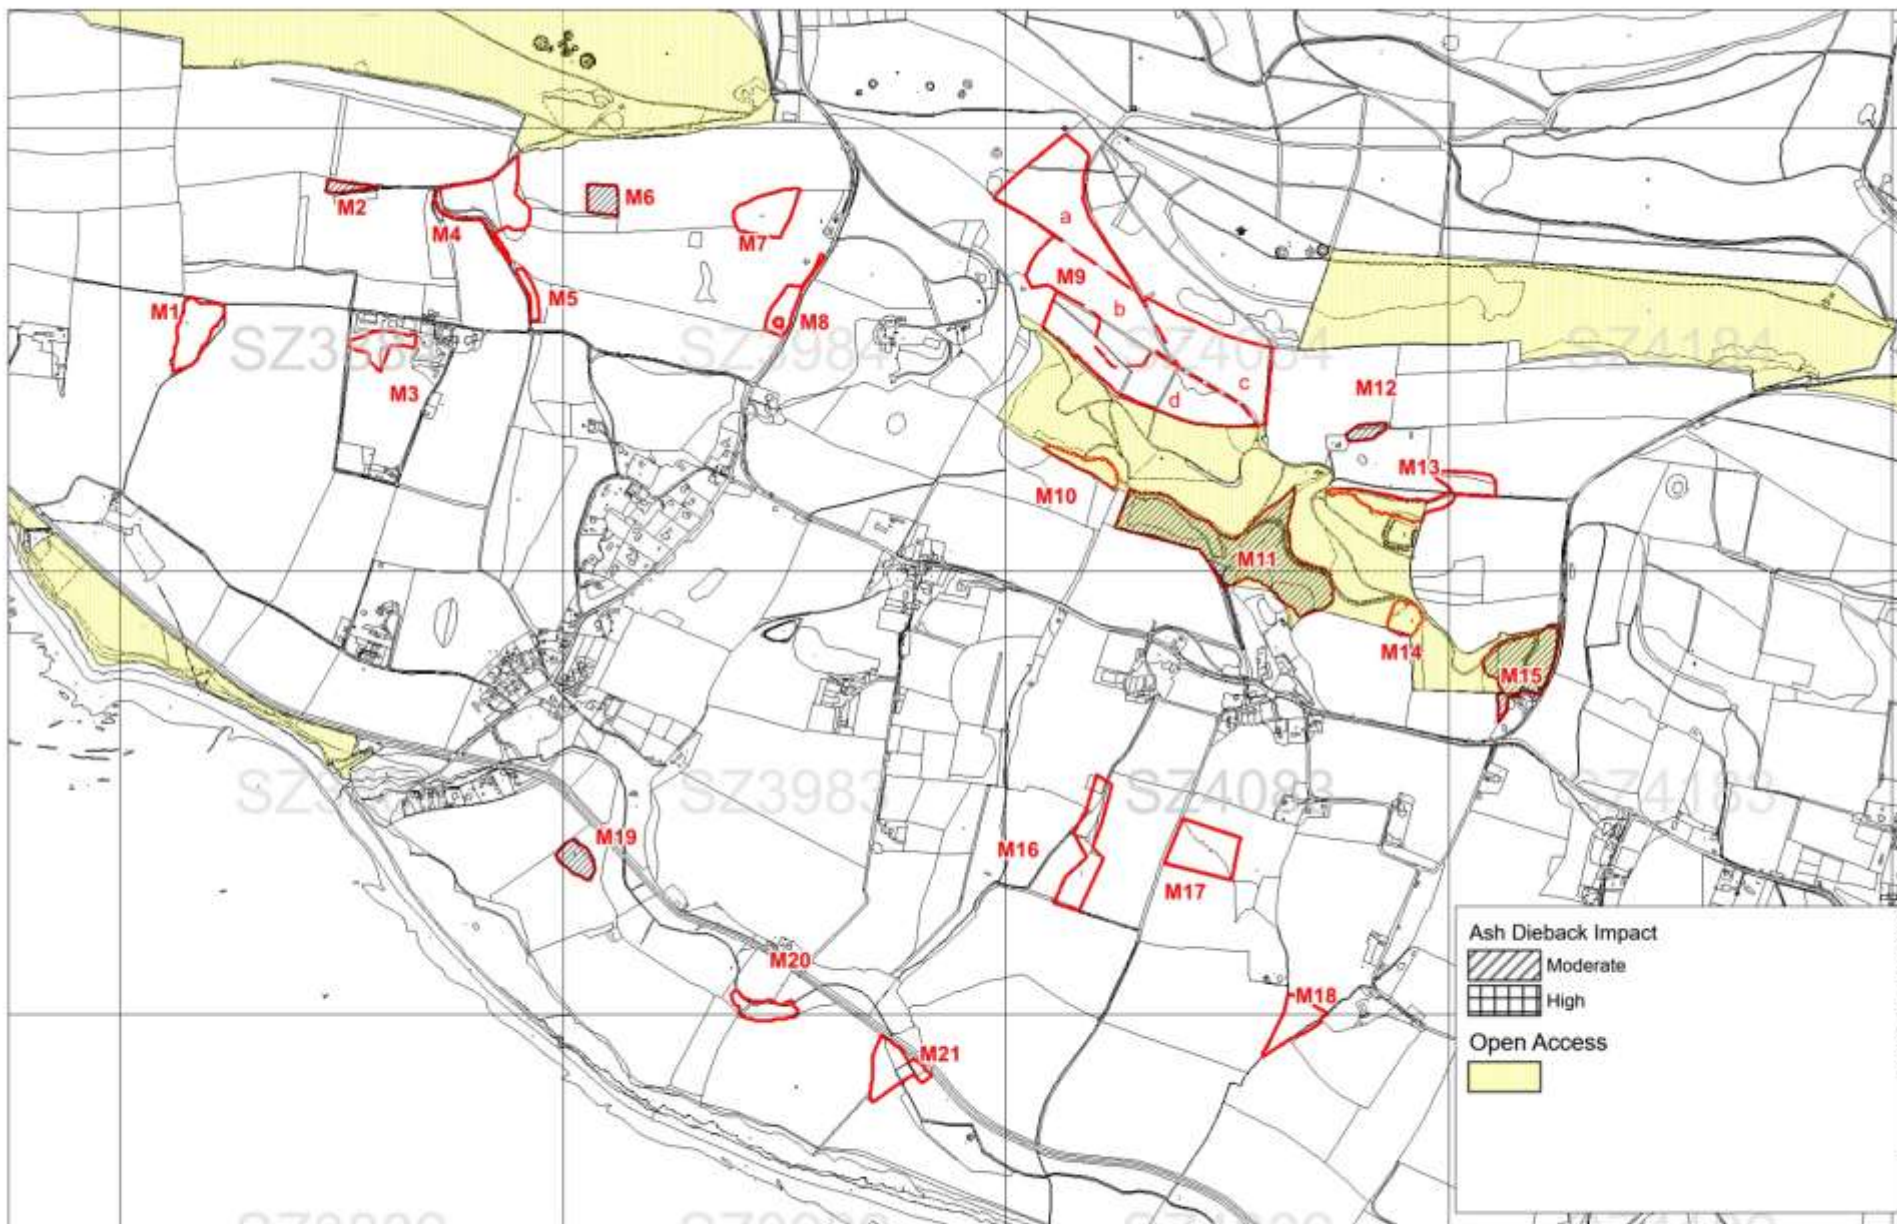

Isle Of Wight Woodland Plan 2021-2041- Map 1c - Mottistone Compartments and Woodland Type
Scale 1-15000 at A4

Isle Of Wight Woodland Plan 2022-2042
 Map 2c- Mottistone - Activity and Work Phase
 Scale 1-15000 at A4

Isle Of Wight Woodland Plan 2021-2041
 Map 3c - Mottistone Long Term Activity 2032-2041
 Scale 1-15000 at A4

Isle Of Wight Woodland Plan 2021-2041
 Map 4c - Mottistone AWI and Ancient Trees
 Scale 1-15000 at A4

Isle Of Wight Woodland Plan 2021-2041
 Map 5c(i) Mottistone - Designations 1 (Local and National)
 Scale 1-15000 at A4

Isle Of Wight Woodland Plan 2021-2041
 Map 5c(ii) Mottistone - Designations 2 (International)
 Scale 1-15000 at A4

Isle Of Wight Woodland Plan 2021-2041
 Map 6c Mottistone - Open Access and Issues
 Scale 1-15000 at A4