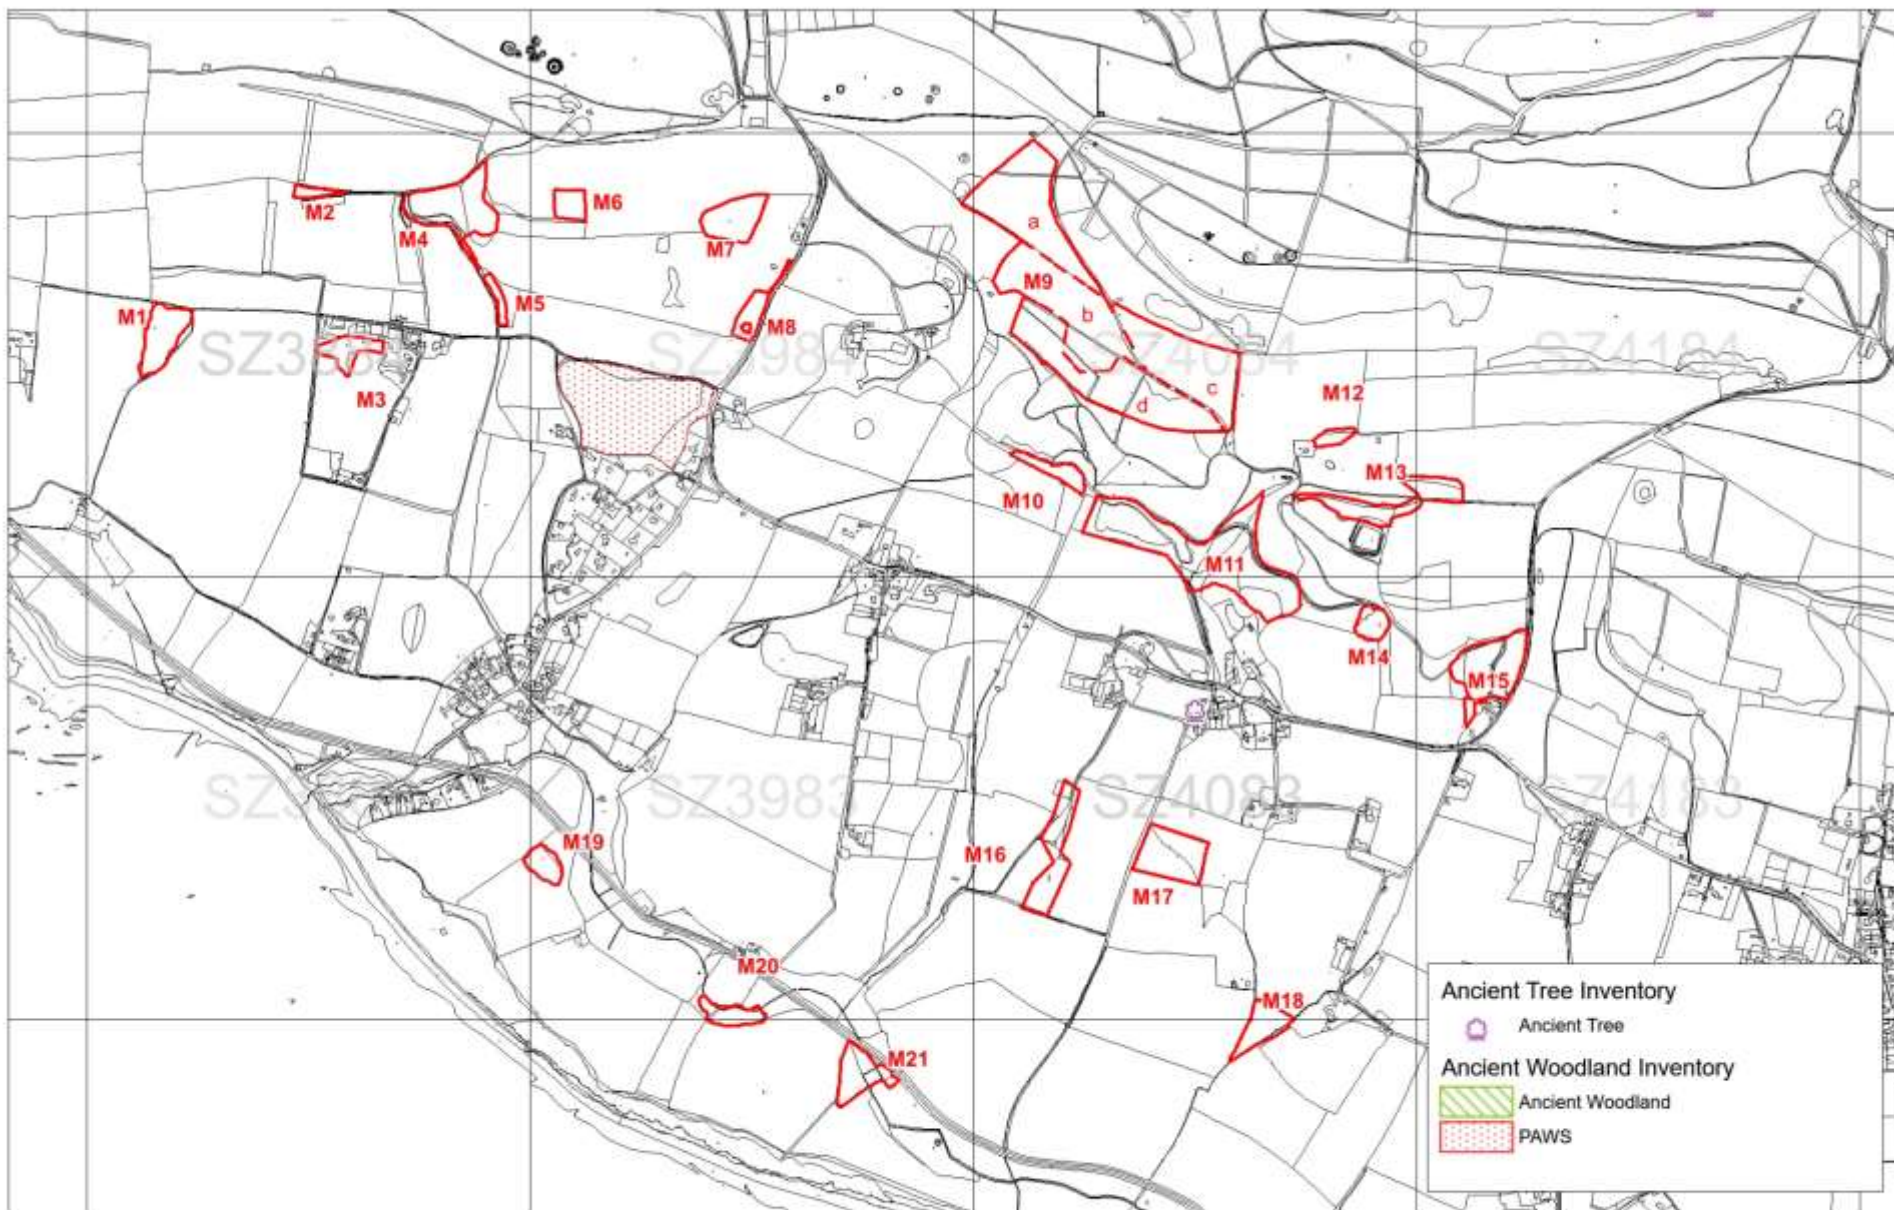

Isle Of Wight Woodland Plan 2021-2041- Map 1c - Mottistone Compartments and Woodland Type
Scale 1-15000 at A4

Isle Of Wight Woodland Plan 2022-2042
 Map 2c- Mottistone - Activity and Work Phase
 Scale 1-15000 at A4

Isle Of Wight Woodland Plan 2021-2041
 Map 3c - Mottistone Long Term Activity 2032-2041
 Scale 1-15000 at A4

Isle Of Wight Woodland Plan 2021-2041
 Map 4c - Mottistone AWI and Ancient Trees
 Scale 1-15000 at A4

Isle Of Wight Woodland Plan 2021-2041
 Map 5c(i) Mottistone - Designations 1 (Local and National)
 Scale 1-15000 at A4

Isle Of Wight Woodland Plan 2021-2041
 Map 5c(ii) Mottistone - Designations 2 (International)
 Scale 1-15000 at A4

Isle Of Wight Woodland Plan 2021-2041
 Map 6c Mottistone - Open Access and Issues
 Scale 1-15000 at A4