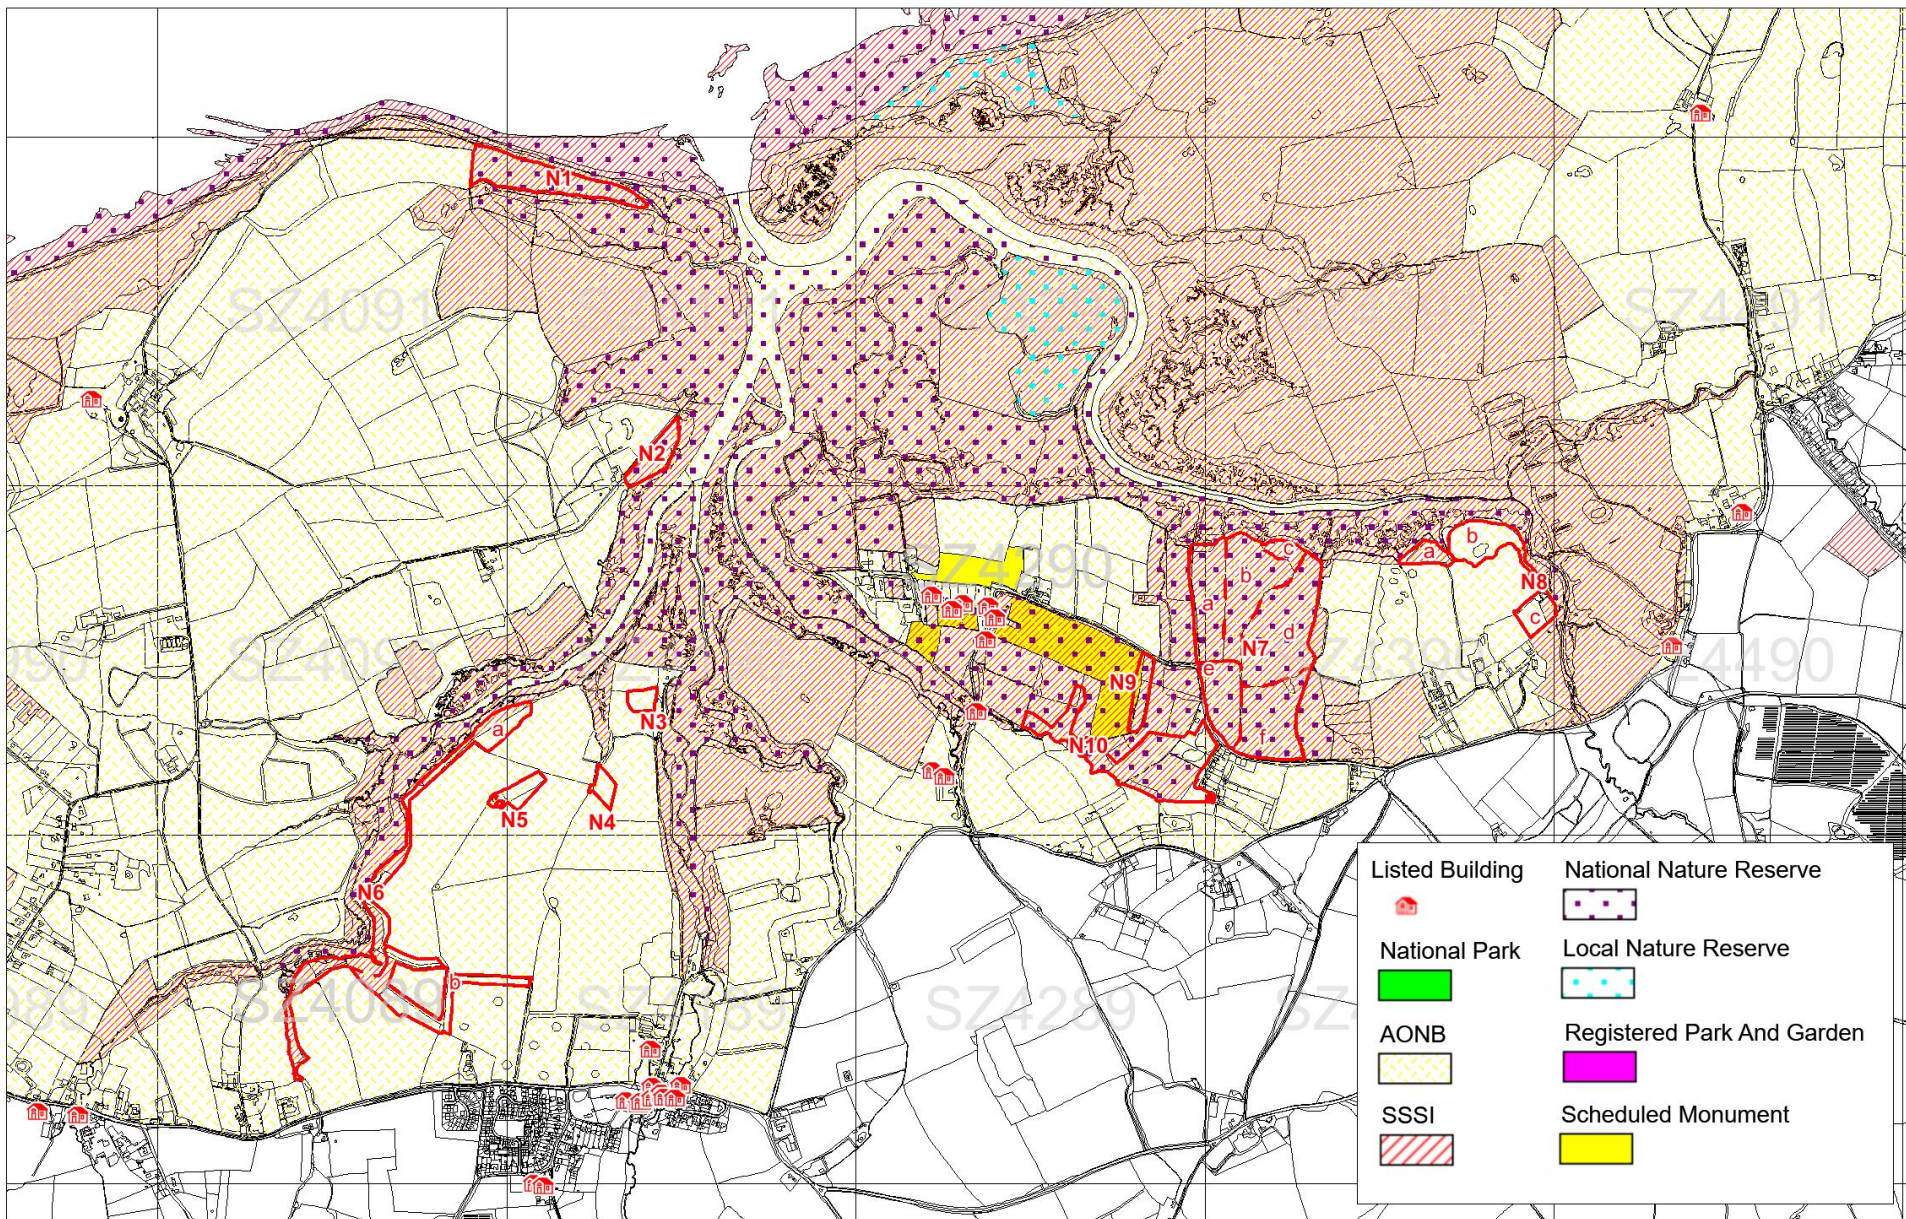

Isle Of Wight Woodland Plan 2021-2041- Map 1a - Newtown Compartments and Woodland Type
Scale 1-15000 at A4

Isle Of Wight Woodland Plan 2021-2041
 Map 2a - Newtown Activity and Work Phase
 Scale 1-15000 at A4

Isle Of Wight Woodland Plan 2021-2041
 Map 3a - Newtown Long Term Activity 2032-2041
 Scale 1-15000 at A4

Isle Of Wight Woodland Plan 2021-2041
 Map 4a - Newtown AWI and Ancient Trees
 Scale 1-15000 at A4

Isle Of Wight Woodland Plan 2021-2041
 Map 5a(i) Newtown - Designations 1 (Local and National)
 Scale 1-15000 at A4

Isle Of Wight Woodland Plan 2021-2041
 Map 5a(ii) Newtown - Designations 2 (International)
 Scale 1-15000 at A4

Isle Of Wight Woodland Plan 2021-2041
 Map 6a - Newtown - Open Access and Issues
 Scale 1-15000 at A4