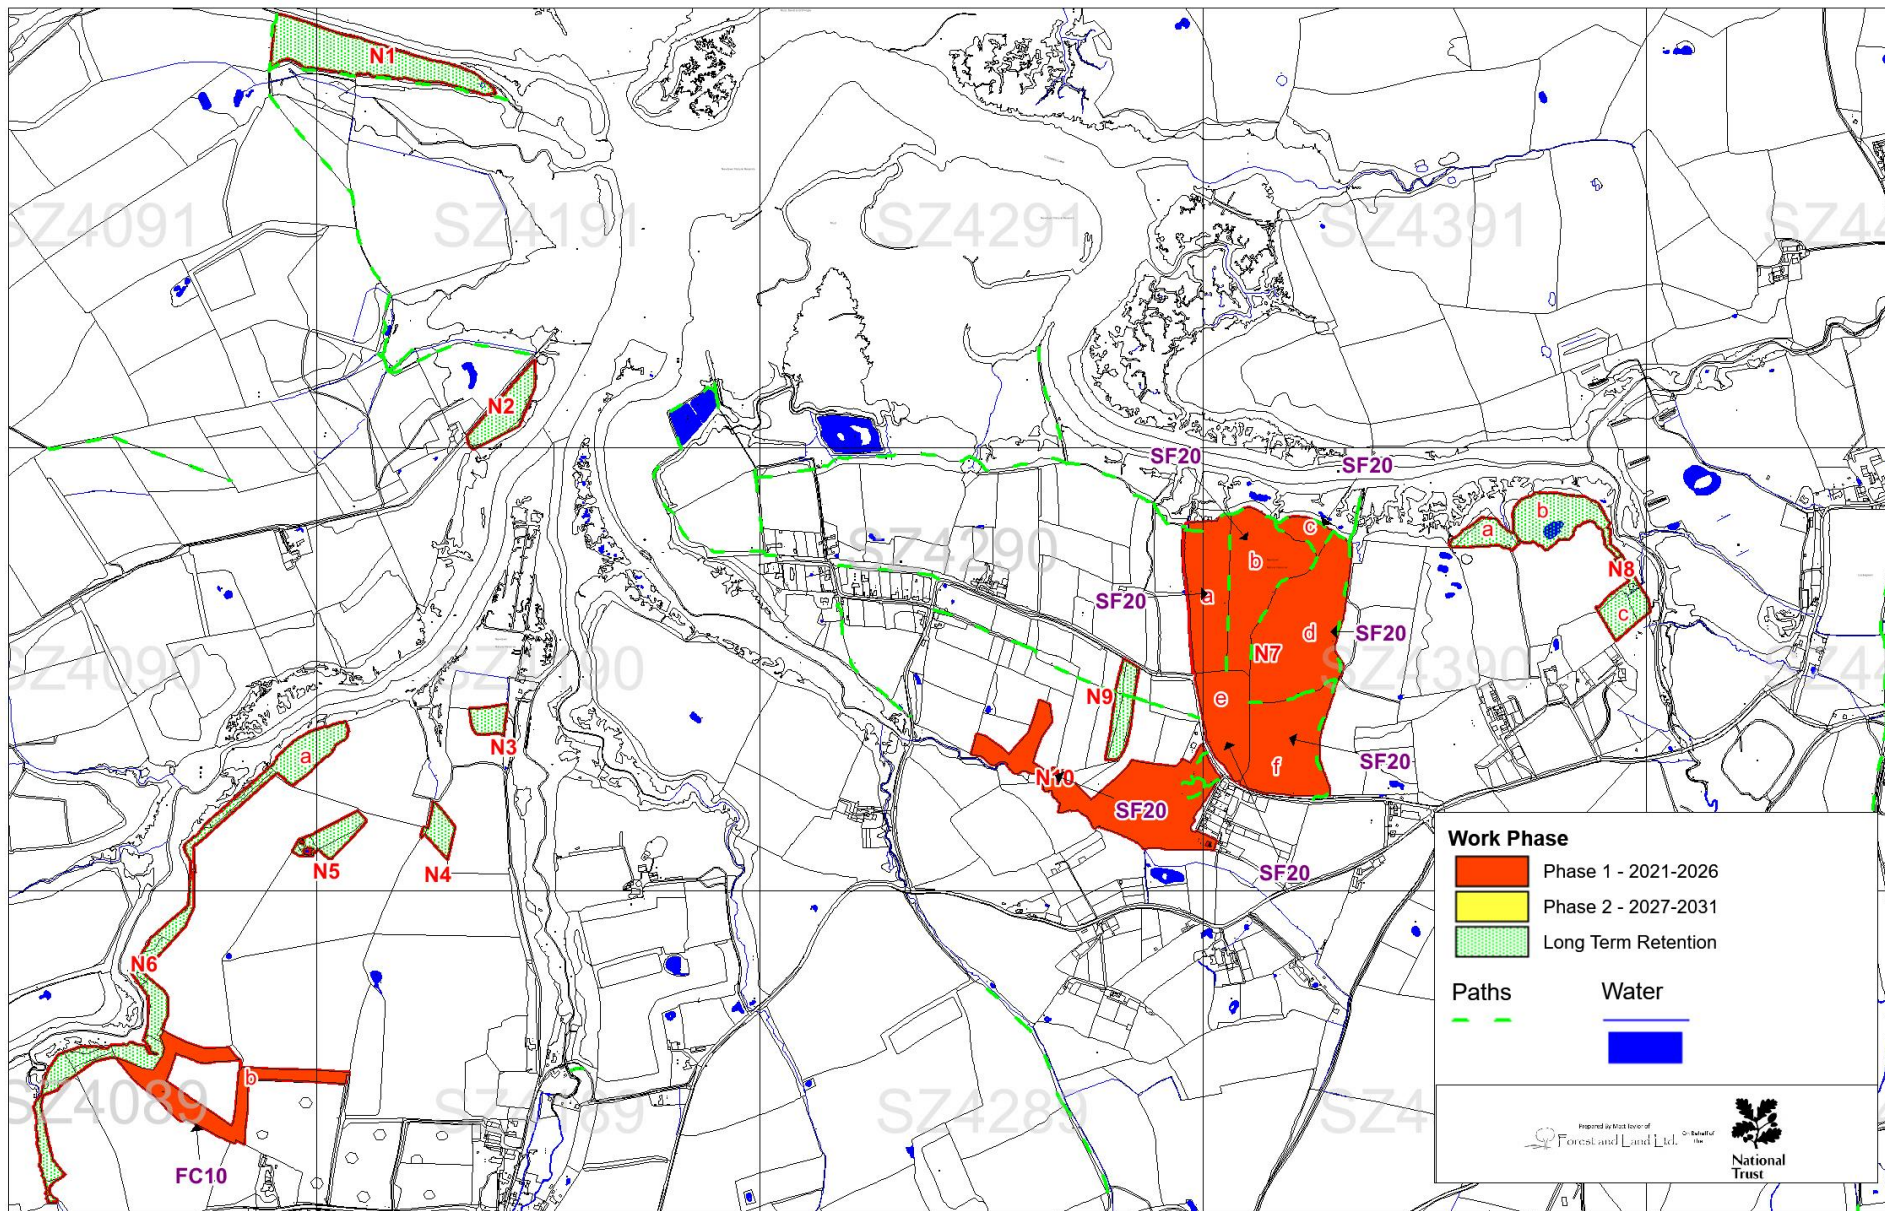

Isle Of Wight Woodland Plan 2021-2041- Map 1a - Newtown Compartments and Woodland Type
Scale 1-15000 at A4

Isle Of Wight Woodland Plan 2021-2041
 Map 2a - Newtown Activity and Work Phase
 Scale 1-15000 at A4

Isle Of Wight Woodland Plan 2021-2041
 Map 3a - Newtown Long Term Activity 2032-2041
 Scale 1-15000 at A4

Isle Of Wight Woodland Plan 2021-2041
 Map 4a - Newtown AWI and Ancient Trees
 Scale 1-15000 at A4

Isle Of Wight Woodland Plan 2021-2041
 Map 5a(i) Newtown - Designations 1 (Local and National)
 Scale 1-15000 at A4

Isle Of Wight Woodland Plan 2021-2041
 Map 5a(ii) Newtown - Designations 2 (International)
 Scale 1-15000 at A4

Isle Of Wight Woodland Plan 2021-2041
 Map 6a - Newtown - Open Access and Issues
 Scale 1-15000 at A4