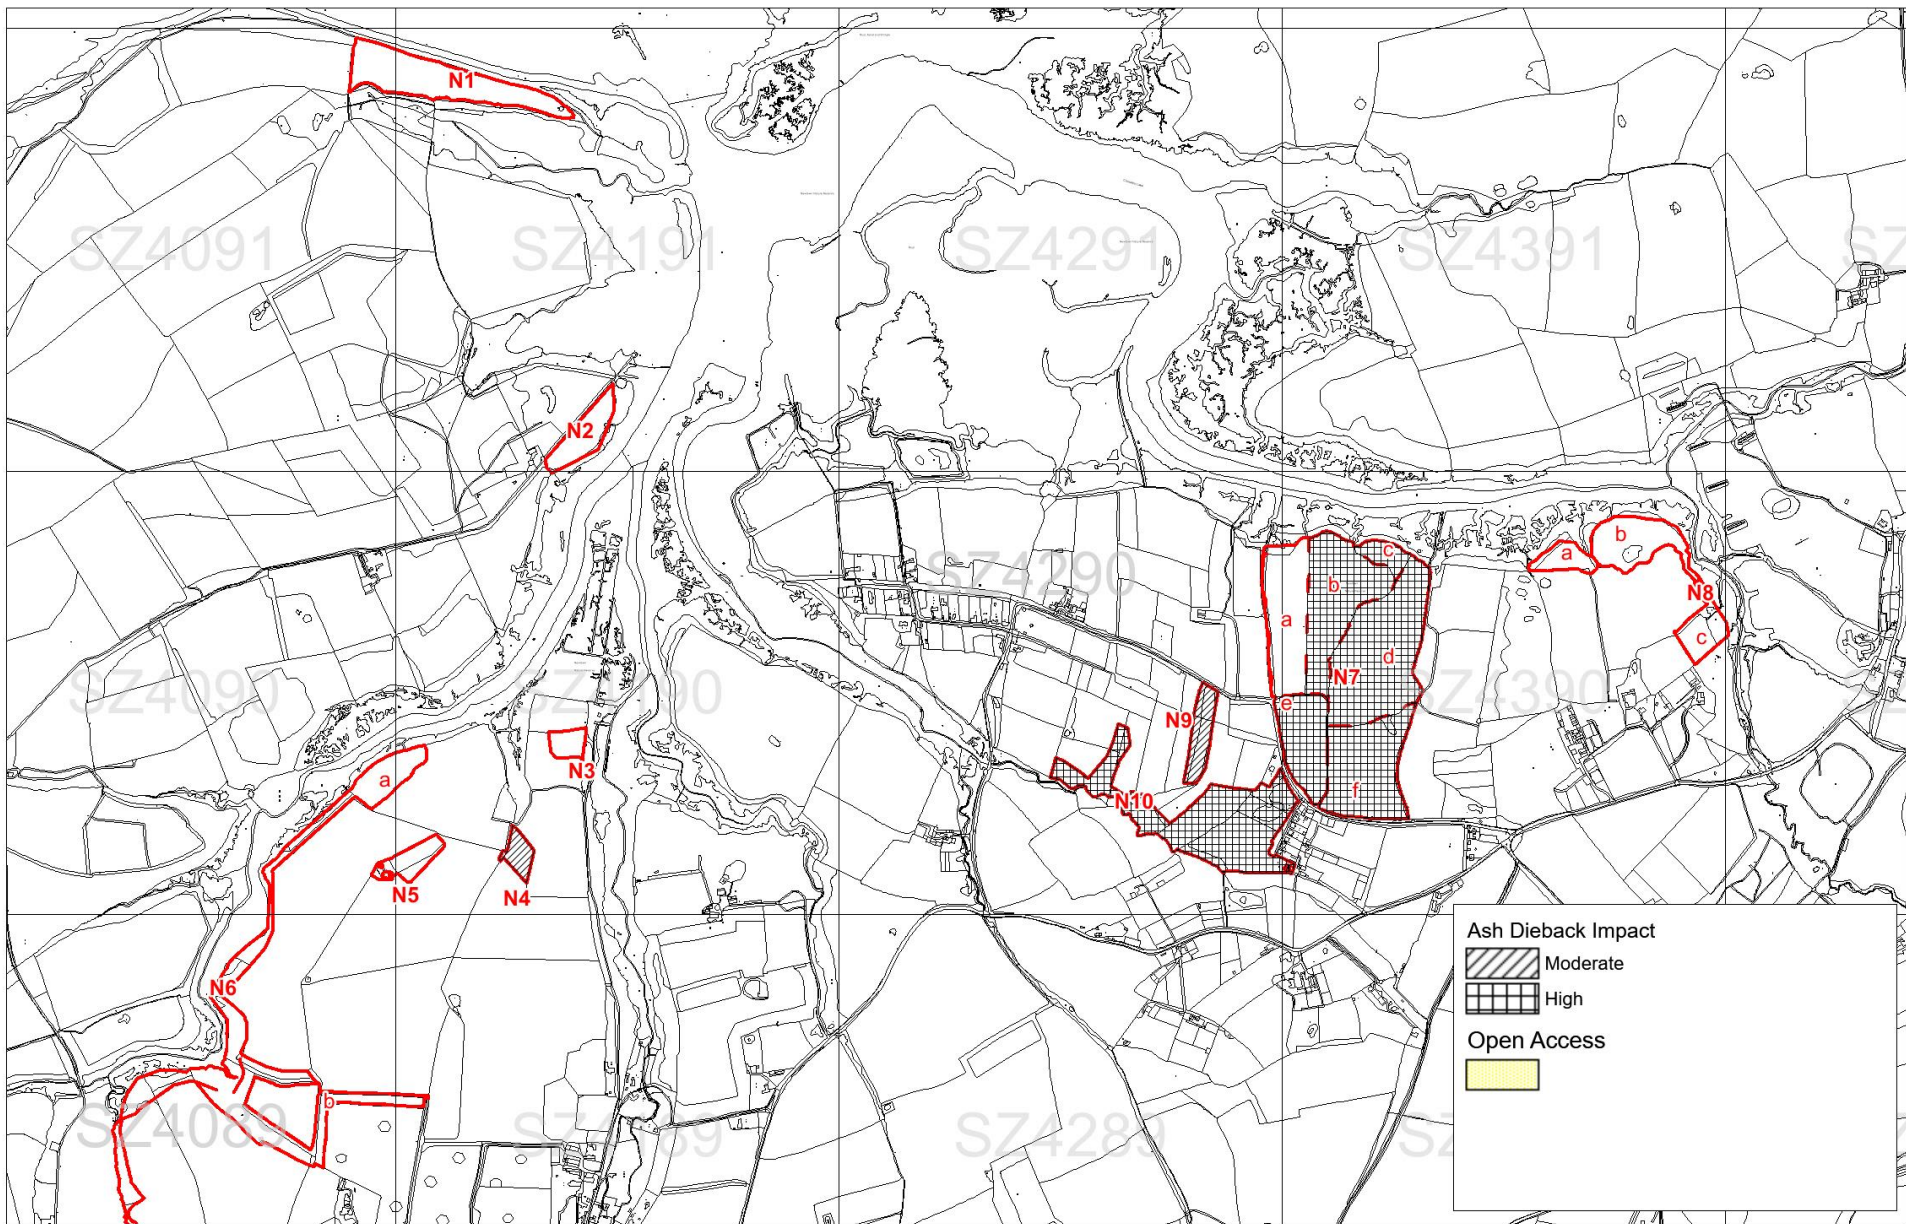

Isle Of Wight Woodland Plan 2021-2041- Map 1a - Newtown Compartments and Woodland Type
Scale 1-15000 at A4

Isle Of Wight Woodland Plan 2021-2041
 Map 2a - Newtown Activity and Work Phase
 Scale 1-15000 at A4

Isle Of Wight Woodland Plan 2021-2041
 Map 3a - Newtown Long Term Activity 2032-2041
 Scale 1-15000 at A4

Isle Of Wight Woodland Plan 2021-2041
 Map 4a - Newtown AWI and Ancient Trees
 Scale 1-15000 at A4

Isle Of Wight Woodland Plan 2021-2041
 Map 5a(i) Newtown - Designations 1 (Local and National)
 Scale 1-15000 at A4

Isle Of Wight Woodland Plan 2021-2041
 Map 5a(ii) Newtown - Designations 2 (International)
 Scale 1-15000 at A4

Isle Of Wight Woodland Plan 2021-2041
 Map 6a - Newtown - Open Access and Issues
 Scale 1-15000 at A4