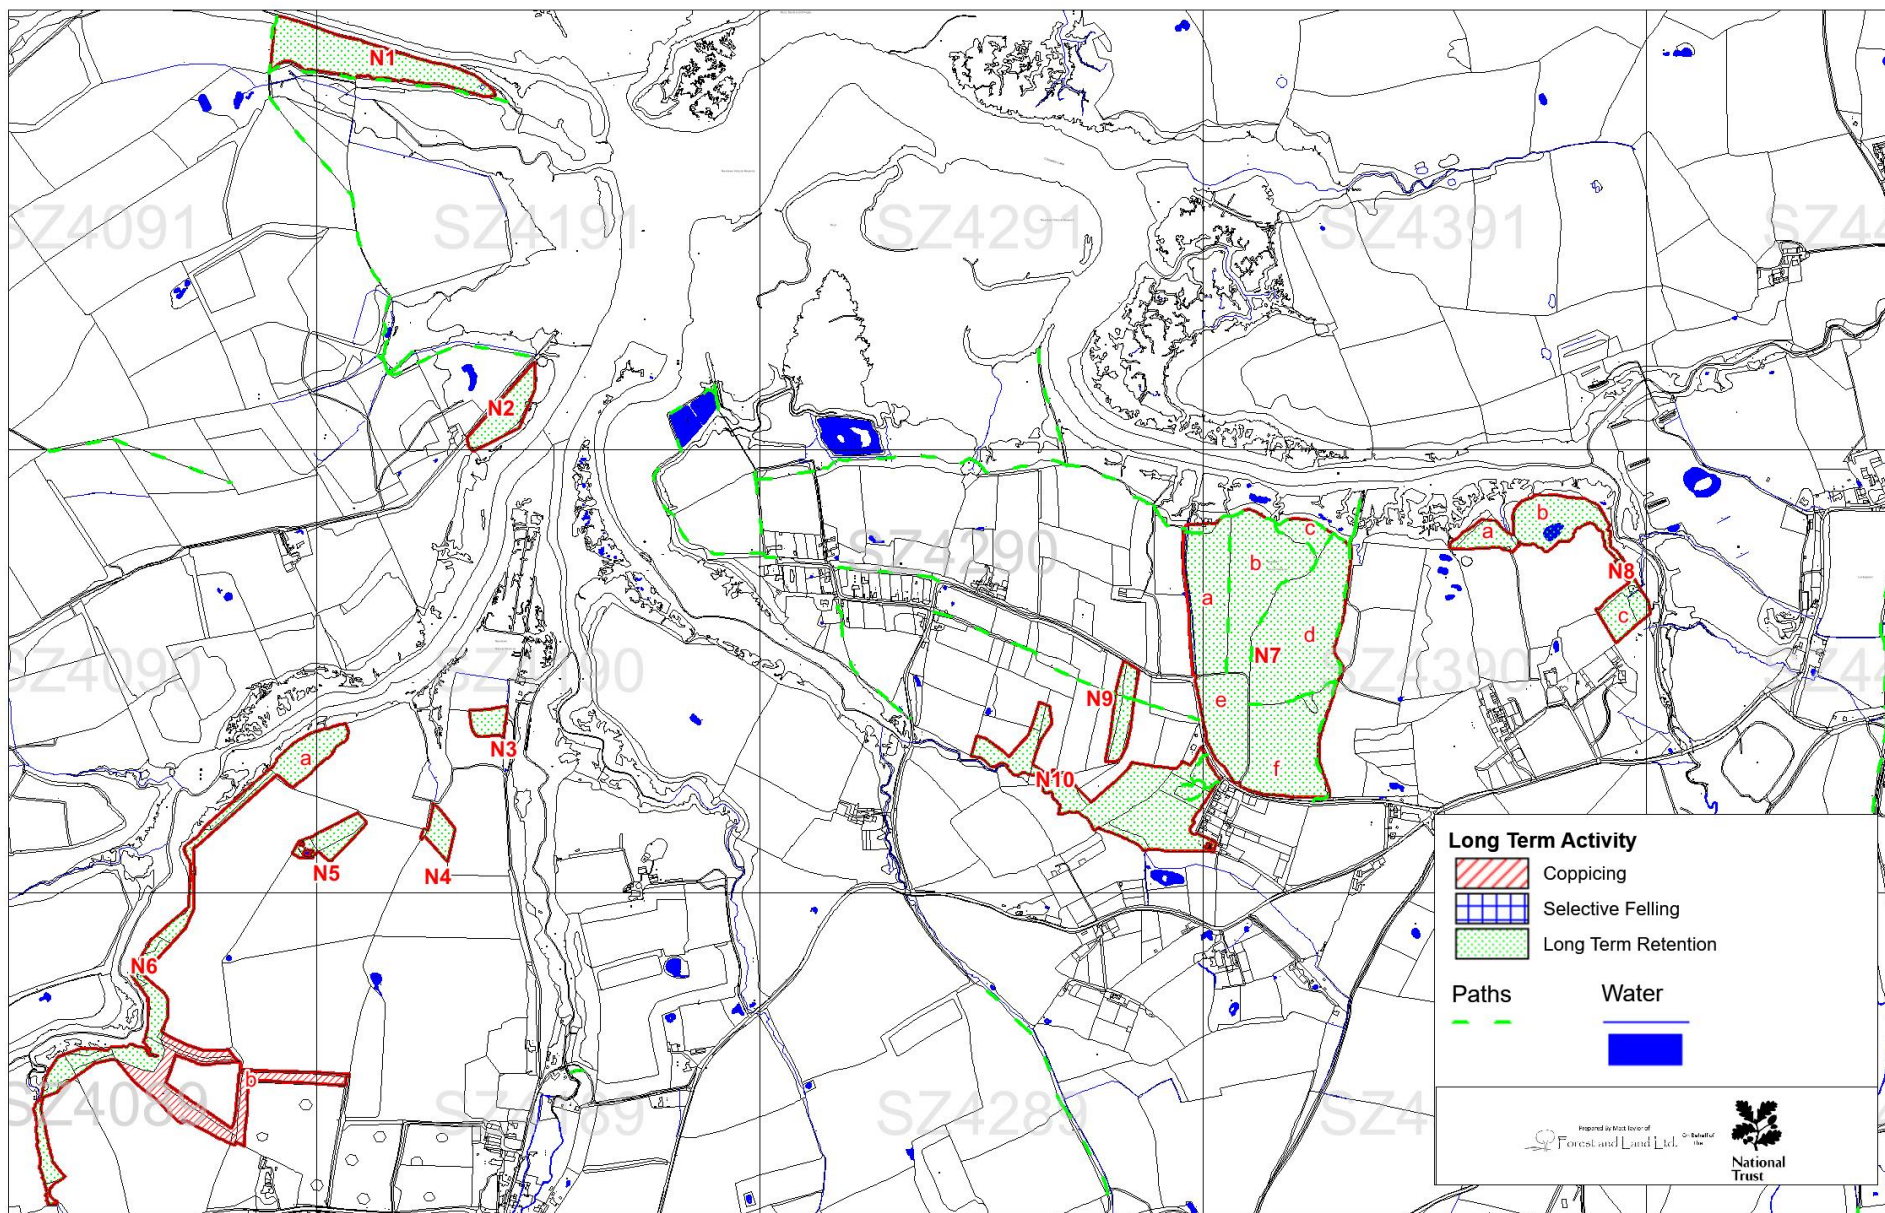

Isle Of Wight Woodland Plan 2021-2041- Map 1a - Newtown Compartments and Woodland Type
Scale 1-15000 at A4

Isle Of Wight Woodland Plan 2021-2041
 Map 2a - Newtown Activity and Work Phase
 Scale 1-15000 at A4

Isle Of Wight Woodland Plan 2021-2041
 Map 3a - Newtown Long Term Activity 2032-2041
 Scale 1-15000 at A4

Isle Of Wight Woodland Plan 2021-2041
 Map 4a - Newtown AWI and Ancient Trees
 Scale 1-15000 at A4

Isle Of Wight Woodland Plan 2021-2041
 Map 5a(i) Newtown - Designations 1 (Local and National)
 Scale 1-15000 at A4

Isle Of Wight Woodland Plan 2021-2041
 Map 5a(ii) Newtown - Designations 2 (International)
 Scale 1-15000 at A4

Isle Of Wight Woodland Plan 2021-2041
 Map 6a - Newtown - Open Access and Issues
 Scale 1-15000 at A4