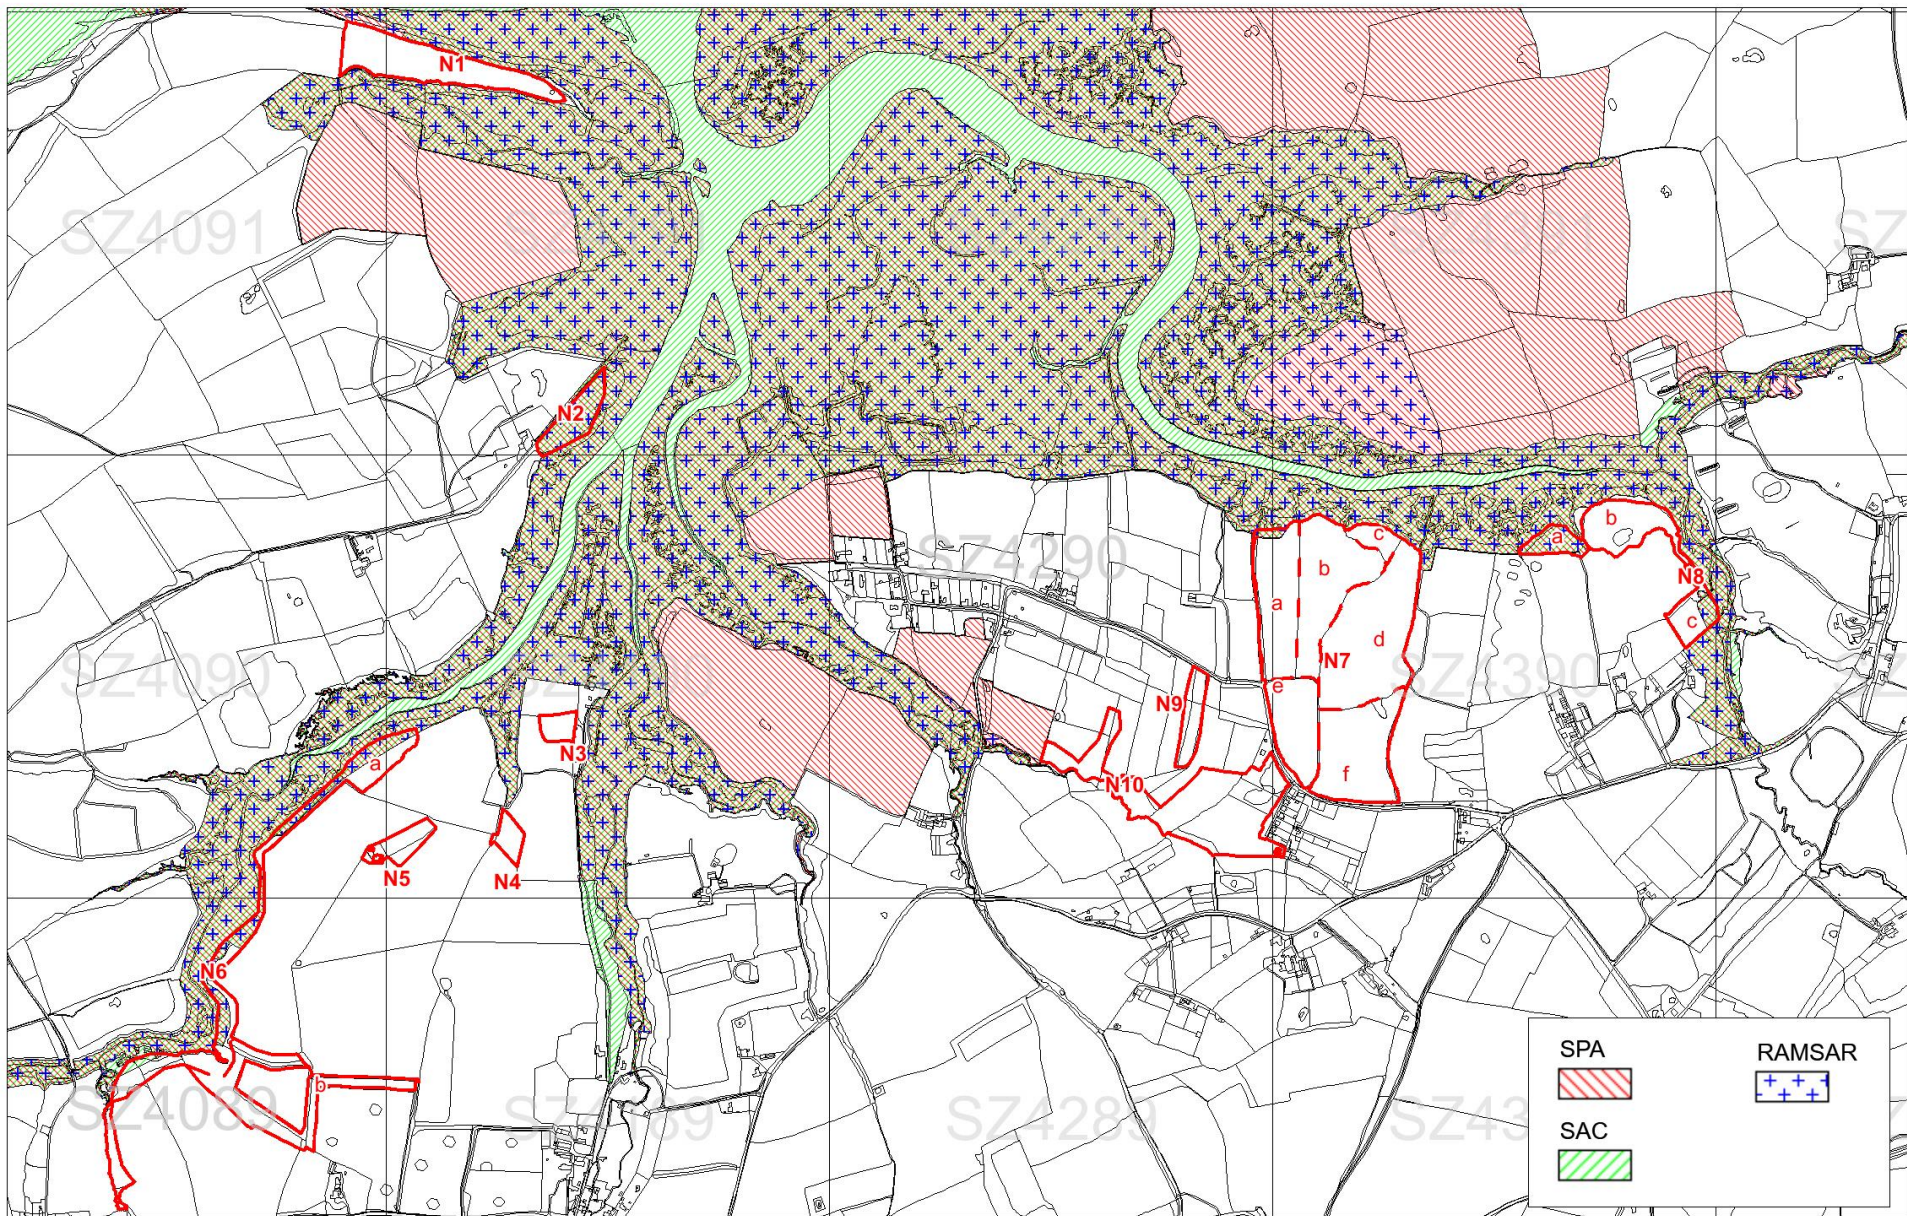

Isle Of Wight Woodland Plan 2021-2041- Map 1a - Newtown Compartments and Woodland Type
Scale 1-15000 at A4

Isle Of Wight Woodland Plan 2021-2041
 Map 2a - Newtown Activity and Work Phase
 Scale 1-15000 at A4

Isle Of Wight Woodland Plan 2021-2041
 Map 3a - Newtown Long Term Activity 2032-2041
 Scale 1-15000 at A4

Isle Of Wight Woodland Plan 2021-2041
 Map 4a - Newtown AWI and Ancient Trees
 Scale 1-15000 at A4

Isle Of Wight Woodland Plan 2021-2041
 Map 5a(i) Newtown - Designations 1 (Local and National)
 Scale 1-15000 at A4

Isle Of Wight Woodland Plan 2021-2041
 Map 5a(ii) Newtown - Designations 2 (International)
 Scale 1-15000 at A4

Isle Of Wight Woodland Plan 2021-2041
 Map 6a - Newtown - Open Access and Issues
 Scale 1-15000 at A4