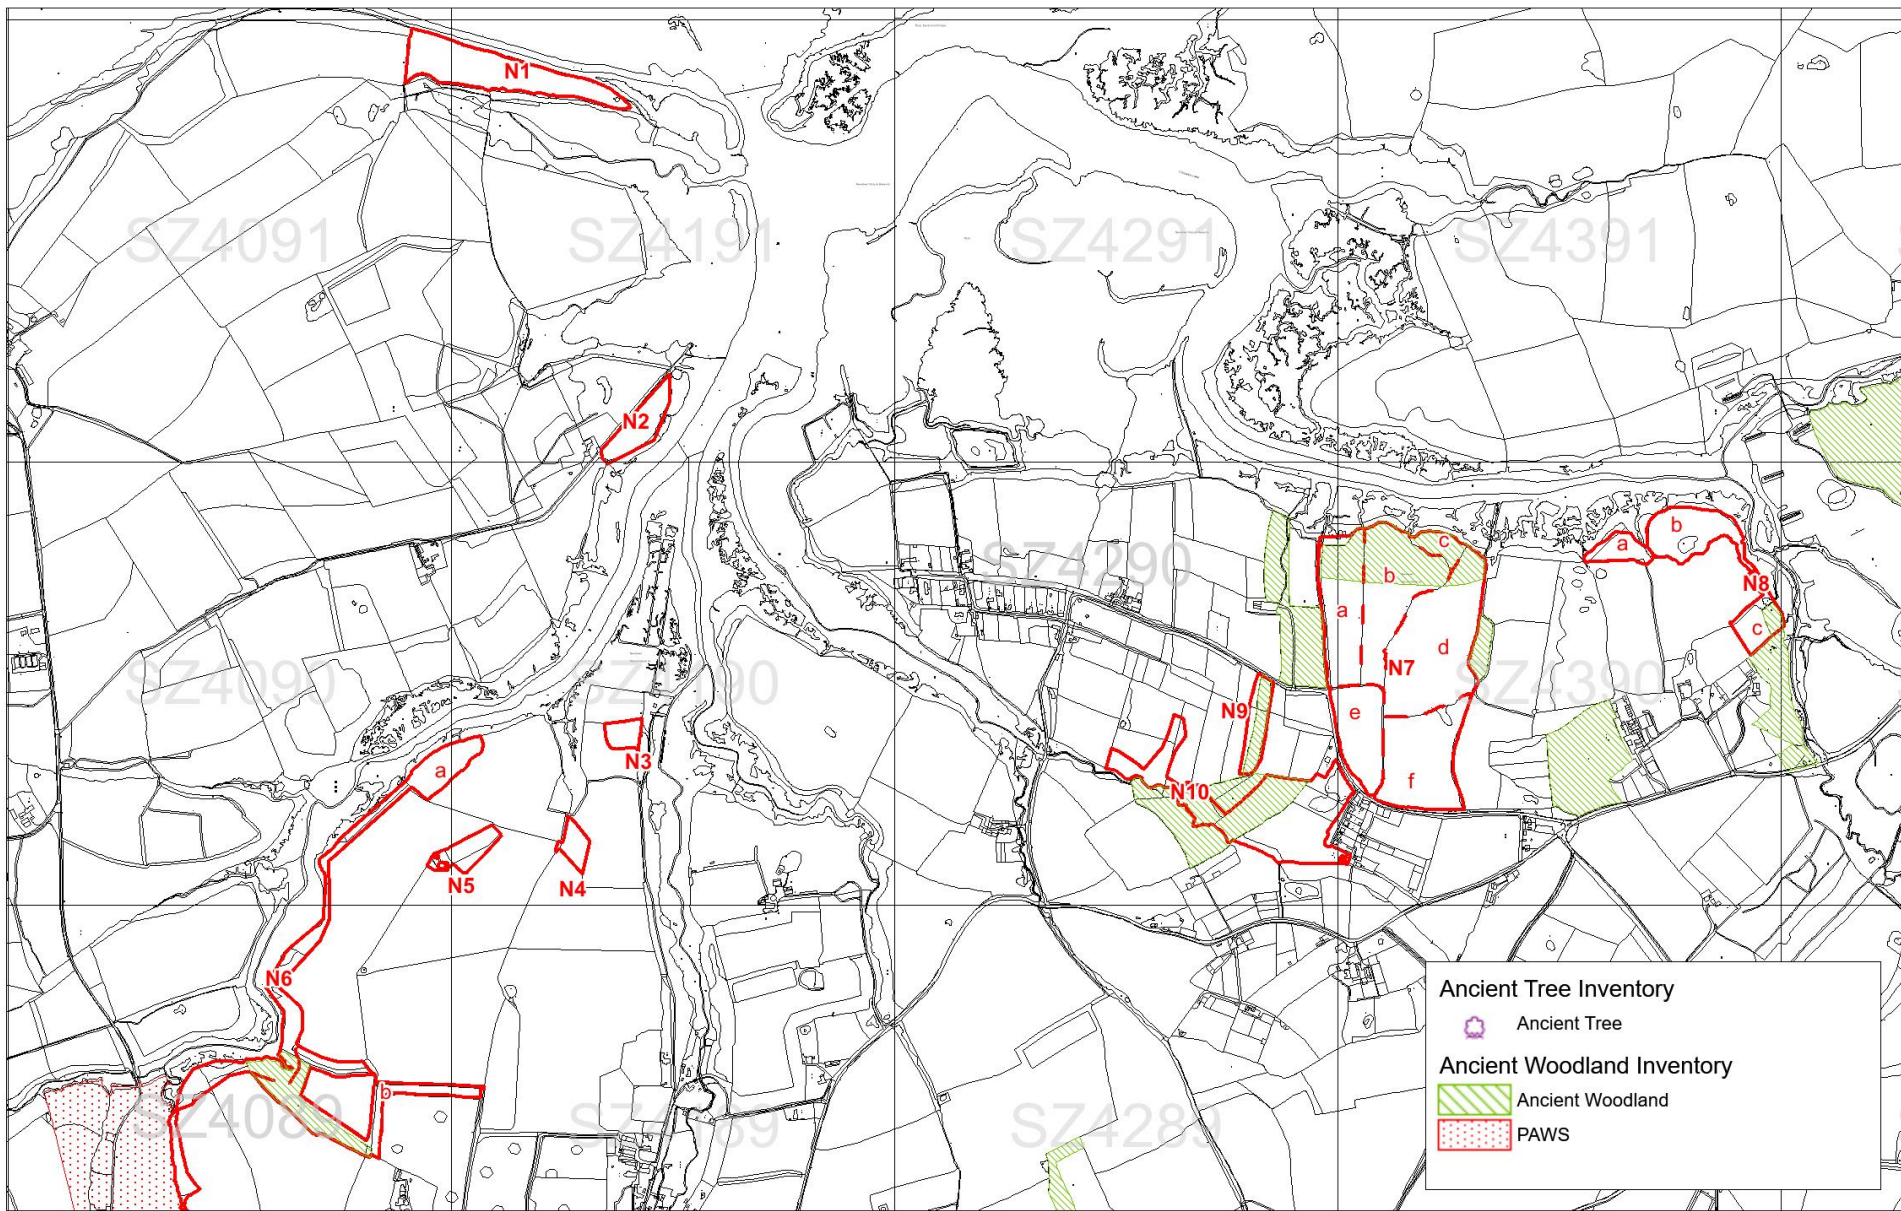

Isle Of Wight Woodland Plan 2021-2041- Map 1a - Newtown Compartments and Woodland Type
Scale 1-15000 at A4

Isle Of Wight Woodland Plan 2021-2041
 Map 2a - Newtown Activity and Work Phase
 Scale 1-15000 at A4

Isle Of Wight Woodland Plan 2021-2041
 Map 3a - Newtown Long Term Activity 2032-2041
 Scale 1-15000 at A4

Isle Of Wight Woodland Plan 2021-2041
 Map 4a - Newtown AWI and Ancient Trees
 Scale 1-15000 at A4

Isle Of Wight Woodland Plan 2021-2041
 Map 5a(i) Newtown - Designations 1 (Local and National)
 Scale 1-15000 at A4

Isle Of Wight Woodland Plan 2021-2041
 Map 5a(ii) Newtown - Designations 2 (International)
 Scale 1-15000 at A4

Isle Of Wight Woodland Plan 2021-2041
 Map 6a - Newtown - Open Access and Issues
 Scale 1-15000 at A4