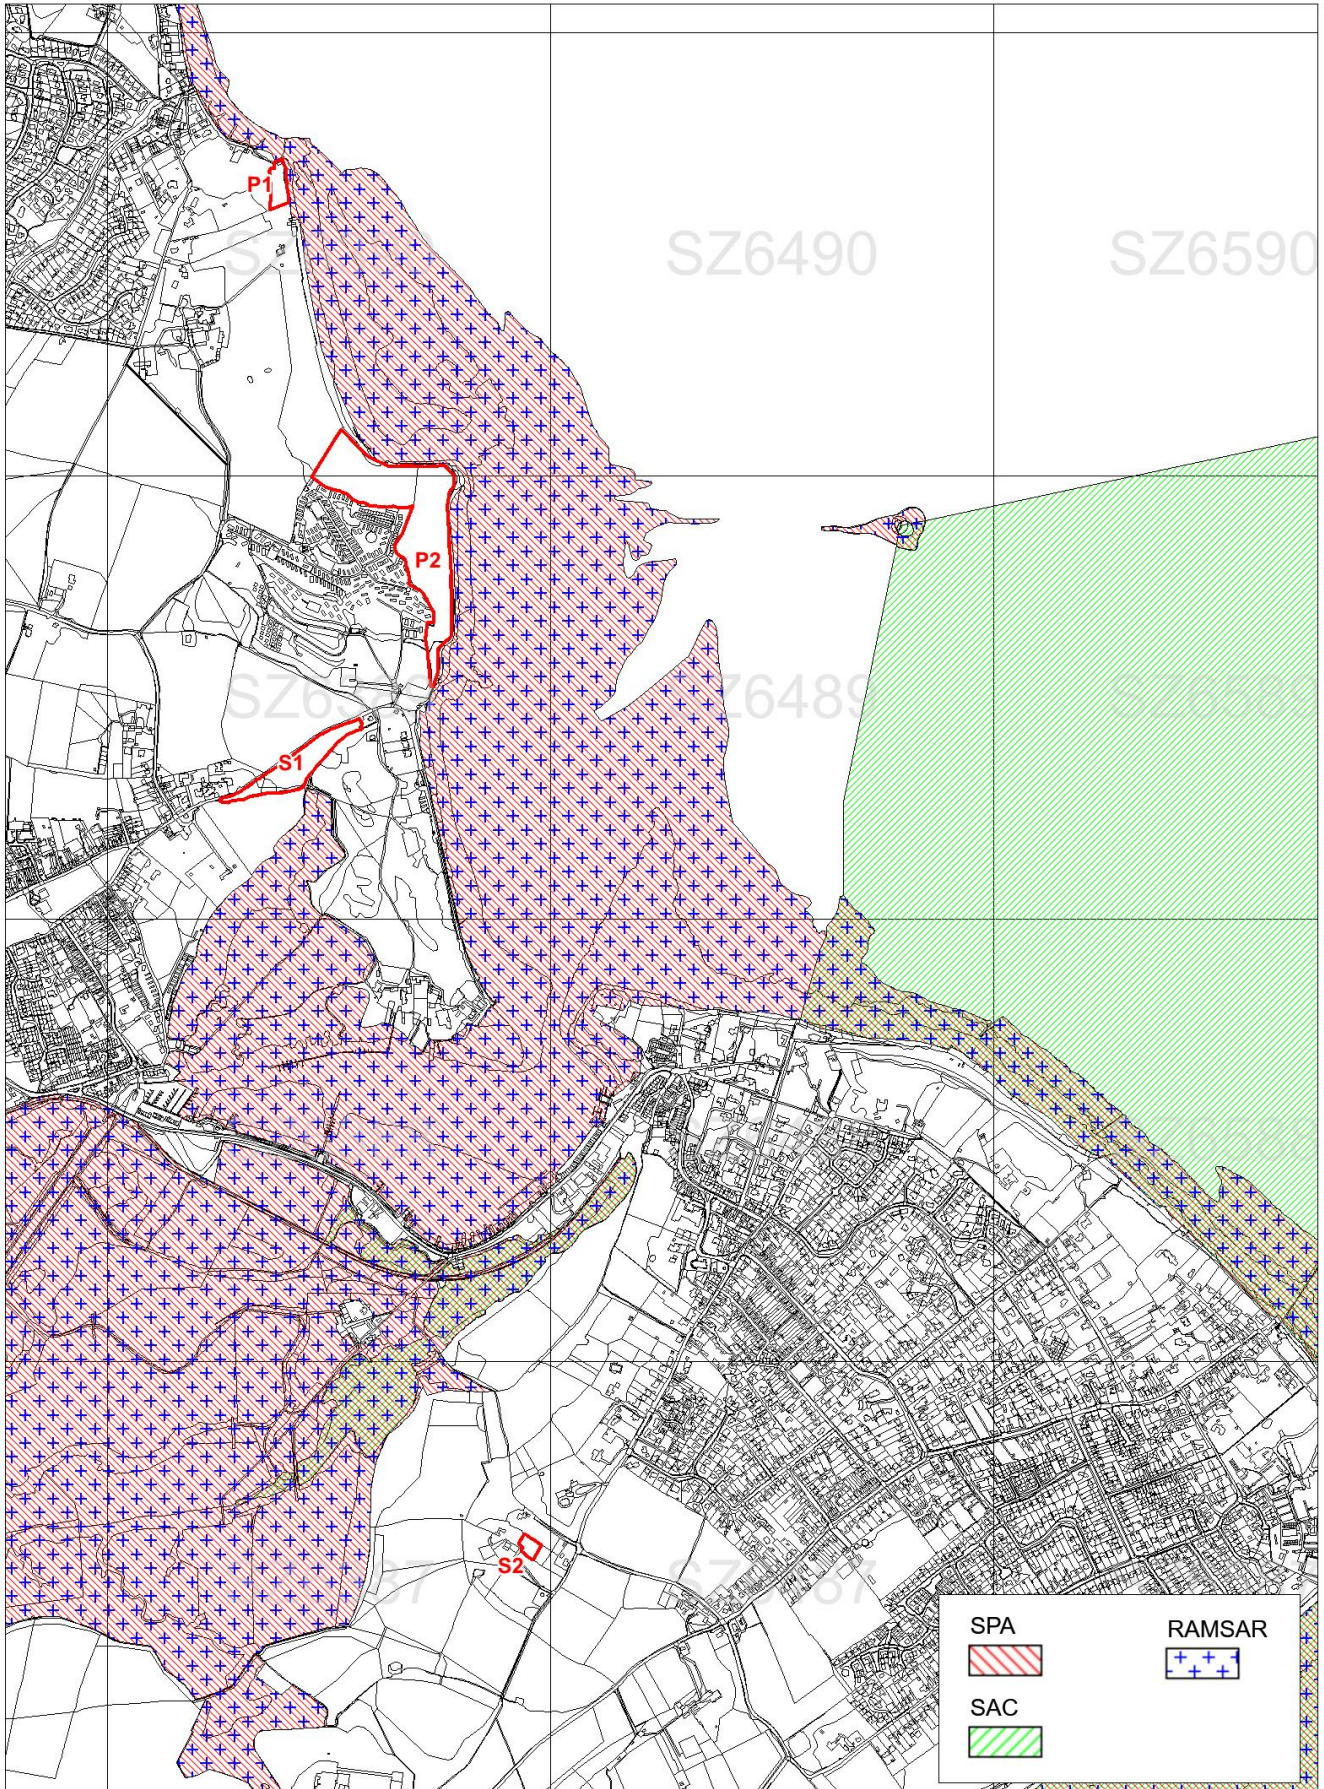

Isle Of Wight Woodland Plan 2021-2041
 Map 1h- St Helens Compartments and Woodland Type
 Scale 1-15000 at A4

Isle Of Wight Woodland Plan 2021-2041
 Map 2h- St Helens - Activity and Work Phase
 Scale 1-15000 at A4

Isle Of Wight Woodland Plan 2021-2041
 Map 3h - St Helens Long Term Activity 2032-2041
 Scale 1-15000 at A4

Isle Of Wight Woodland Plan 2021-2041
 Map 4h - St Helens AWI and Ancient Trees
 Scale 1-15000 at A4

Isle Of Wight Woodland Plan 2021-2041
 Map 5h(i) St Helens - Designations 1 (Local and National)
 Scale 1-15000 at A4

Isle Of Wight Woodland Plan 2021-2041
 Map 5h(ii) St Helens - Designations 2 (International)
 Scale 1-15000 at A4

Isle Of Wight Woodland Plan 2021-2041
 Map 6h - St Helens - Open Access and Issues
 Scale 1-15000 at A4