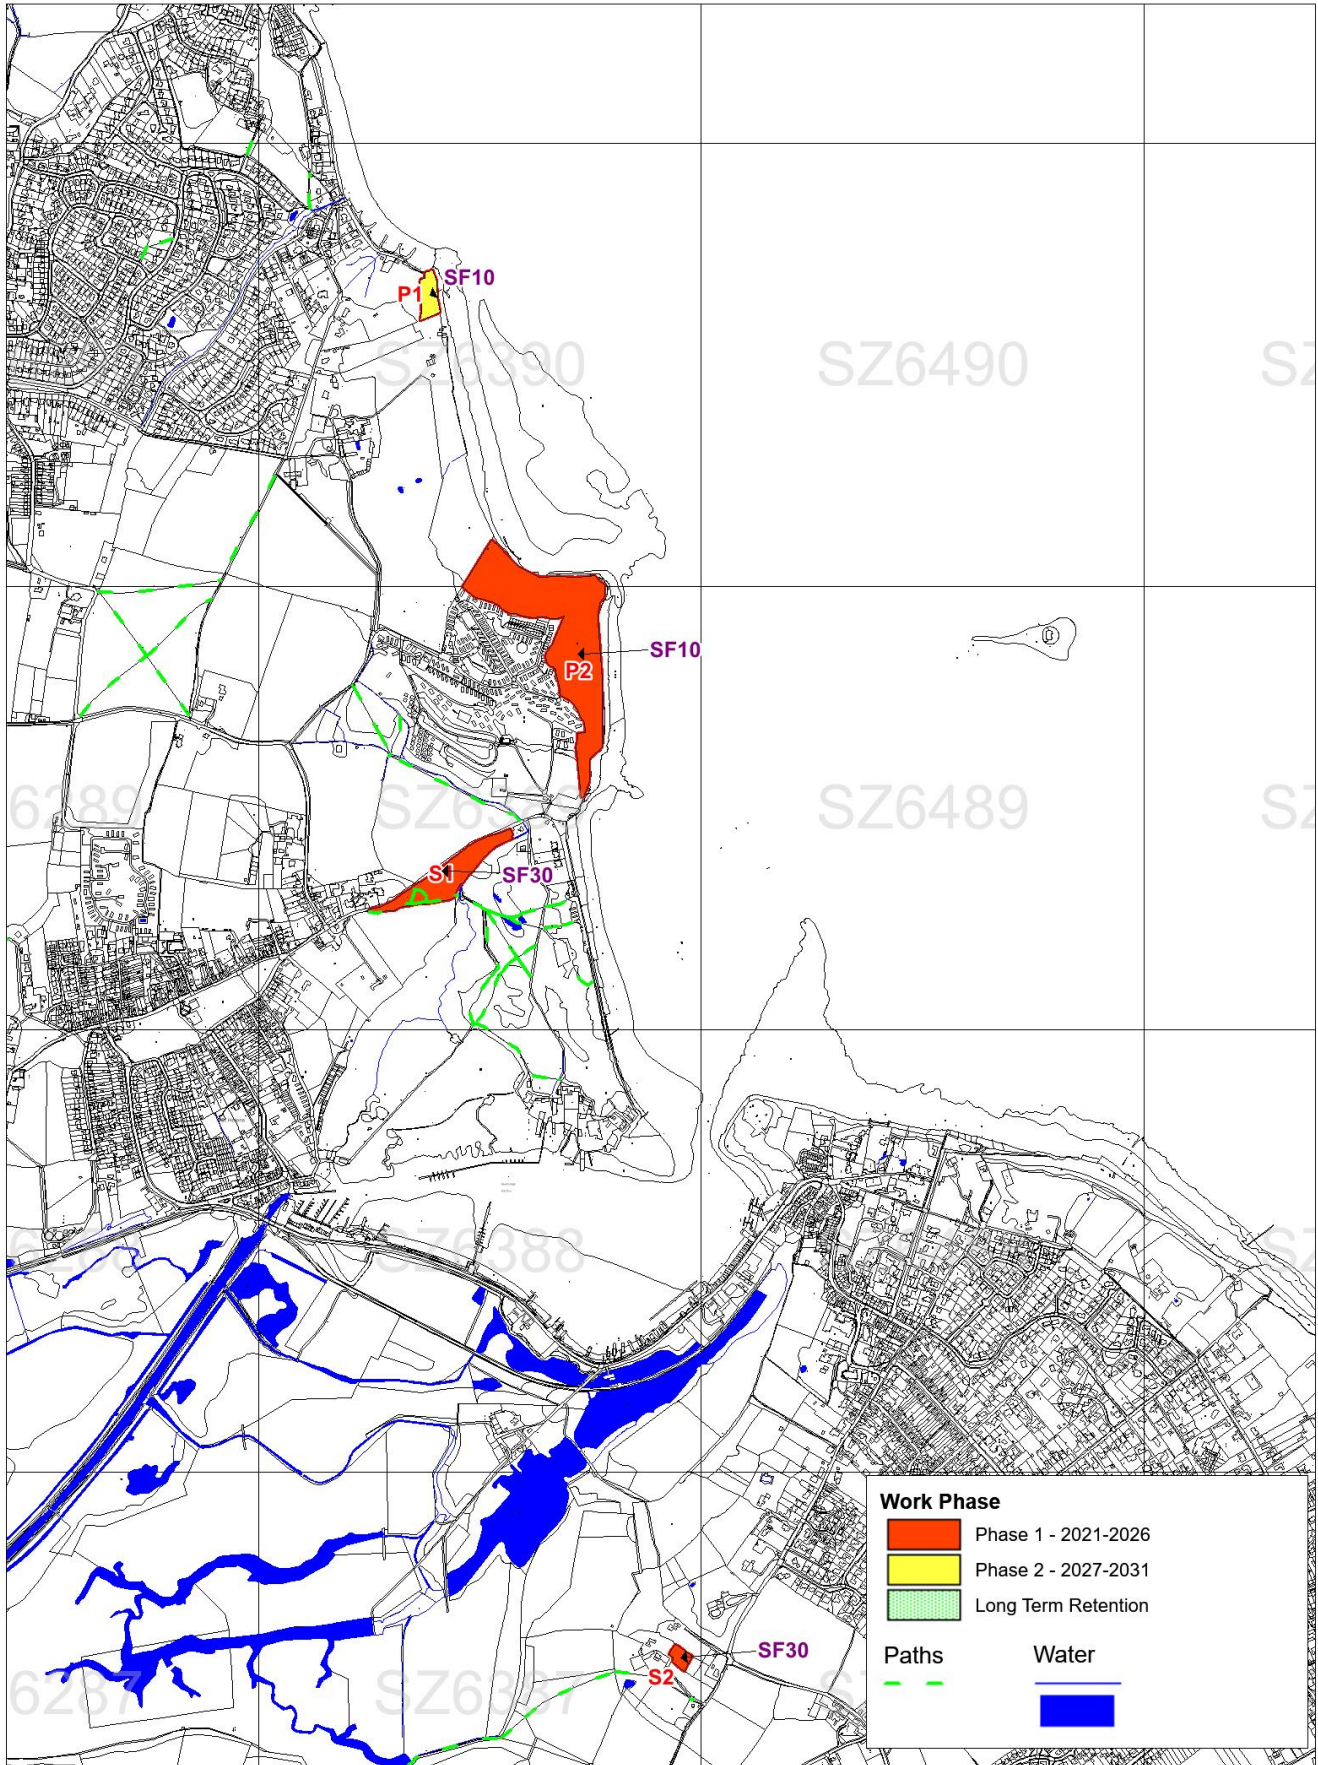

Isle Of Wight Woodland Plan 2021-2041
 Map 1h- St Helens Compartments and Woodland Type
 Scale 1-15000 at A4

Isle Of Wight Woodland Plan 2021-2041
 Map 2h- St Helens - Activity and Work Phase
 Scale 1-15000 at A4

Isle Of Wight Woodland Plan 2021-2041
 Map 3h - St Helens Long Term Activity 2032-2041
 Scale 1-15000 at A4

Isle Of Wight Woodland Plan 2021-2041
 Map 4h - St Helens AWI and Ancient Trees
 Scale 1-15000 at A4

Isle Of Wight Woodland Plan 2021-2041
 Map 5h(i) St Helens - Designations 1 (Local and National)
 Scale 1-15000 at A4

Isle Of Wight Woodland Plan 2021-2041
 Map 5h(ii) St Helens - Designations 2 (International)
 Scale 1-15000 at A4

Isle Of Wight Woodland Plan 2021-2041
 Map 6h - St Helens - Open Access and Issues
 Scale 1-15000 at A4