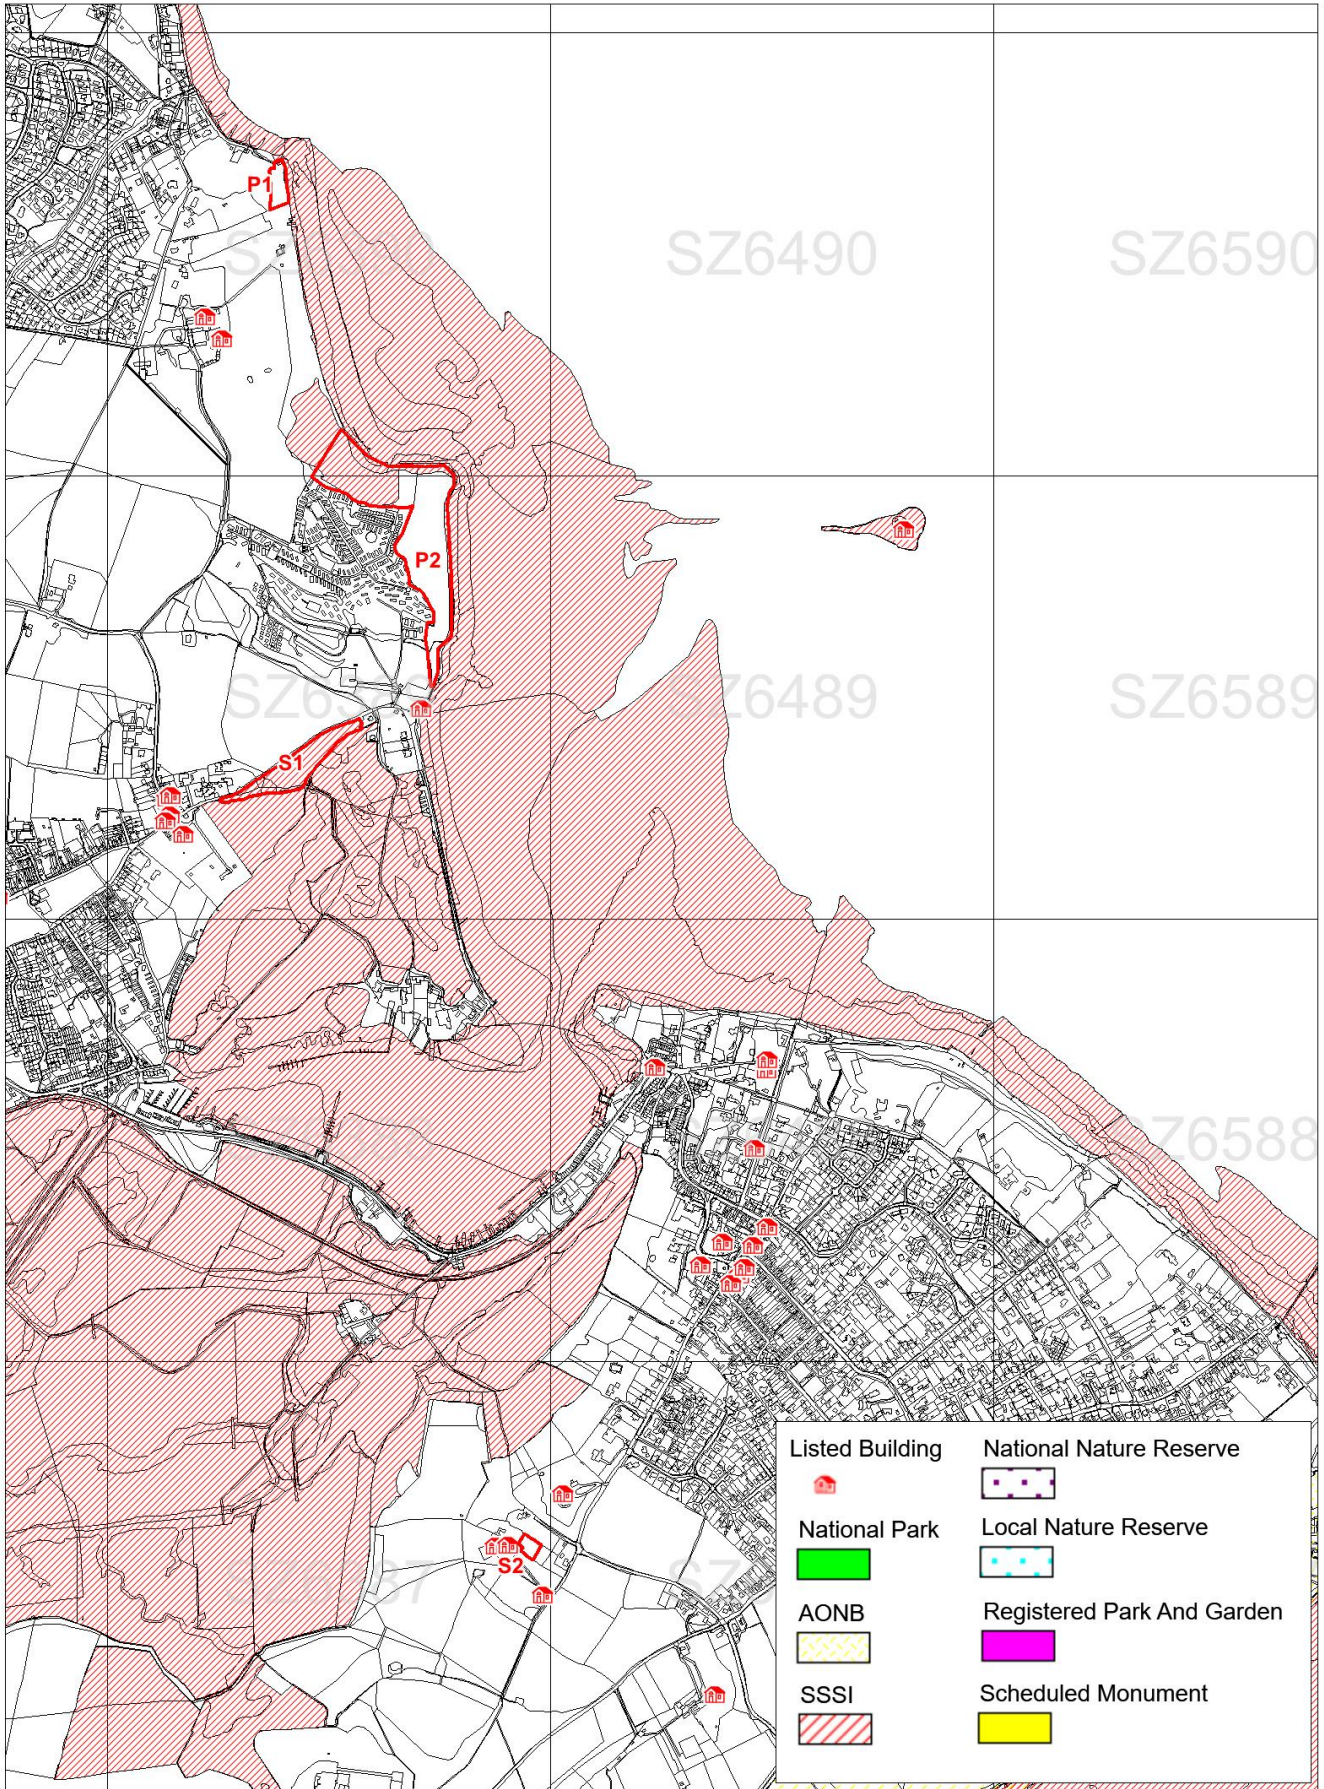

Isle Of Wight Woodland Plan 2021-2041
 Map 1h- St Helens Compartments and Woodland Type
 Scale 1-15000 at A4

Isle Of Wight Woodland Plan 2021-2041
 Map 2h- St Helens - Activity and Work Phase
 Scale 1-15000 at A4

Isle Of Wight Woodland Plan 2021-2041
 Map 3h - St Helens Long Term Activity 2032-2041
 Scale 1-15000 at A4

Isle Of Wight Woodland Plan 2021-2041
 Map 4h - St Helens AWI and Ancient Trees
 Scale 1-15000 at A4

Isle Of Wight Woodland Plan 2021-2041
 Map 5h(i) St Helens - Designations 1 (Local and National)
 Scale 1-15000 at A4

Isle Of Wight Woodland Plan 2021-2041
 Map 5h(ii) St Helens - Designations 2 (International)
 Scale 1-15000 at A4

Isle Of Wight Woodland Plan 2021-2041
 Map 6h - St Helens - Open Access and Issues
 Scale 1-15000 at A4