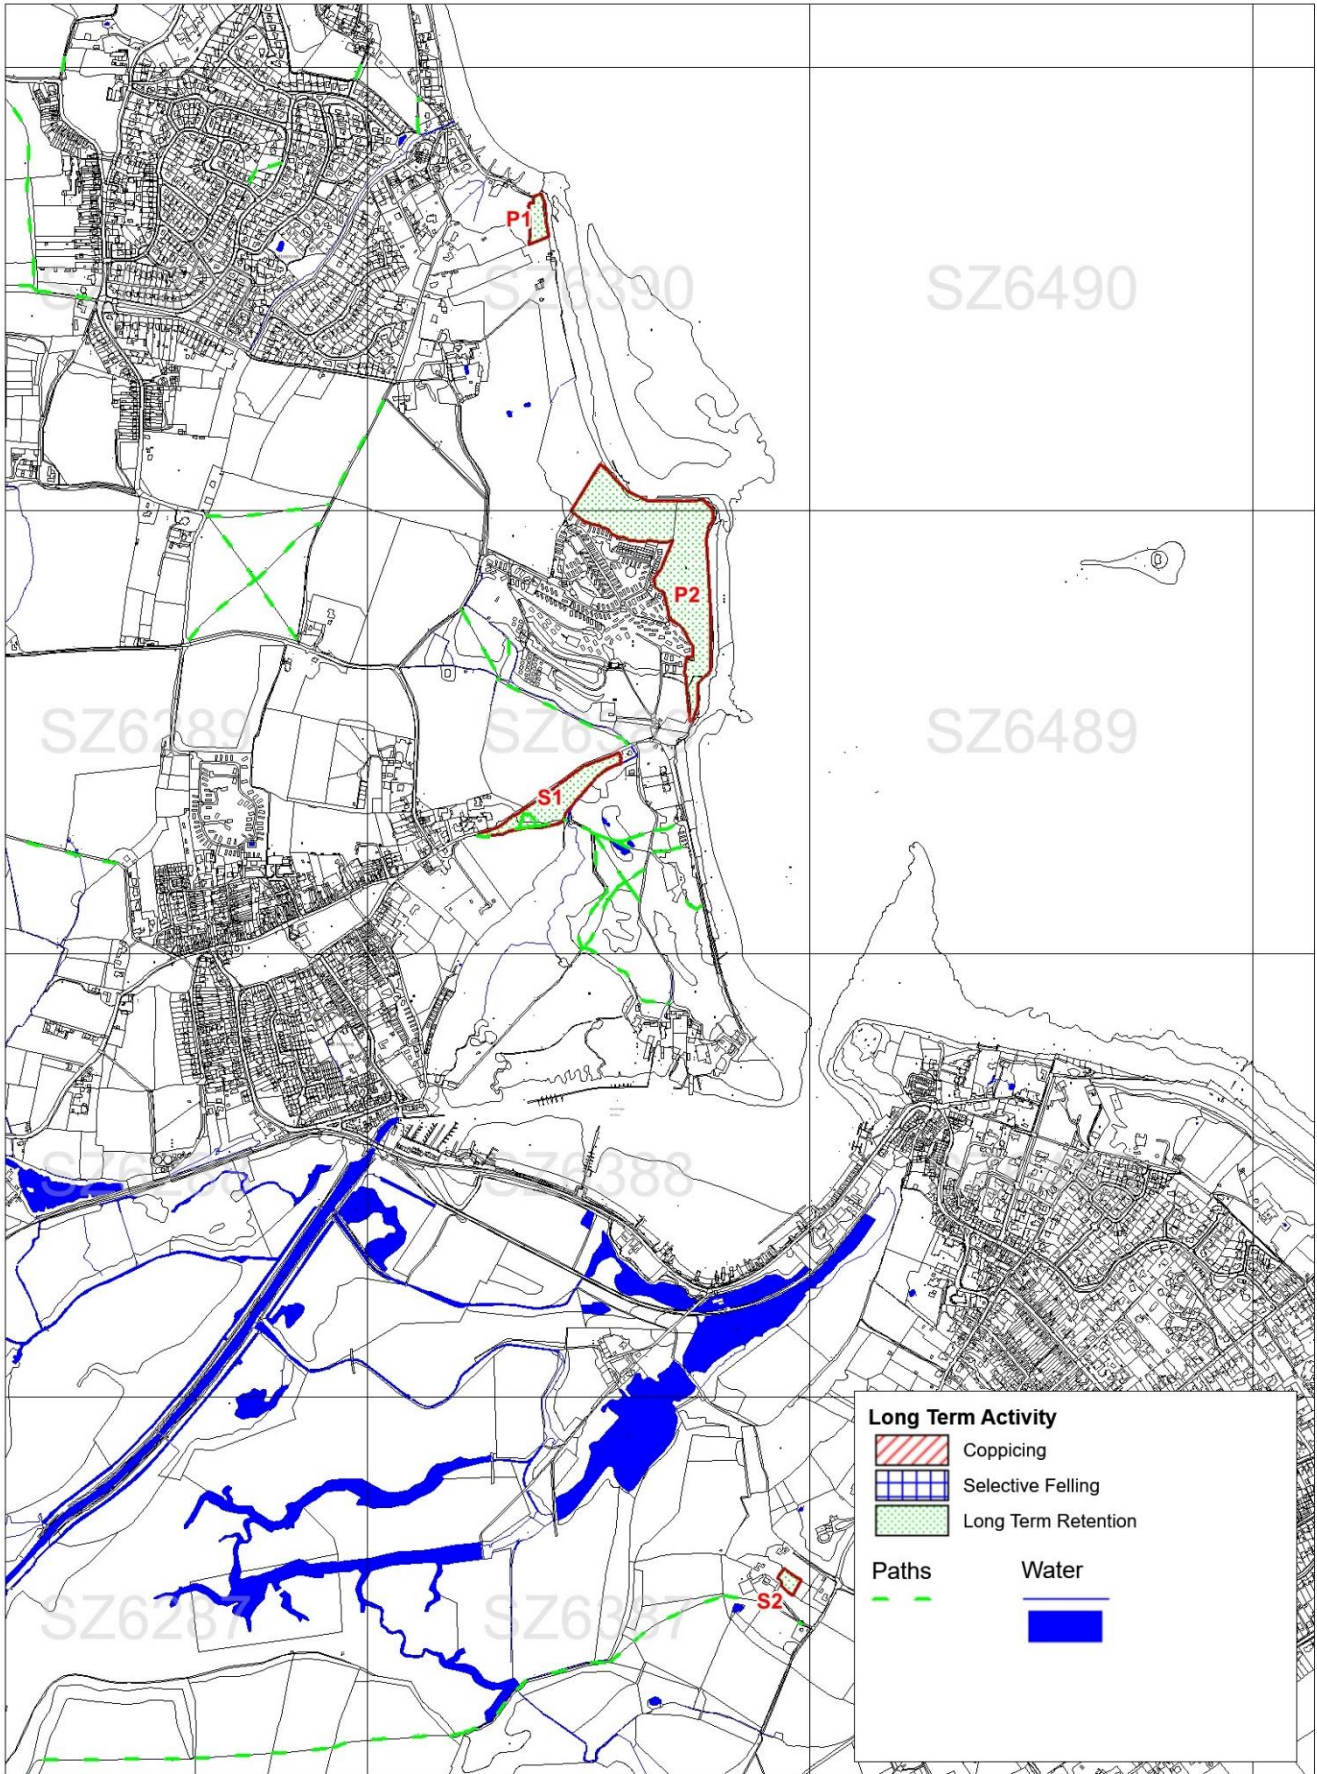

Isle Of Wight Woodland Plan 2021-2041
 Map 1h- St Helens Compartments and Woodland Type
 Scale 1-15000 at A4

Isle Of Wight Woodland Plan 2021-2041
 Map 2h- St Helens - Activity and Work Phase
 Scale 1-15000 at A4

Isle Of Wight Woodland Plan 2021-2041
 Map 3h - St Helens Long Term Activity 2032-2041
 Scale 1-15000 at A4

Isle Of Wight Woodland Plan 2021-2041
 Map 4h - St Helens AWI and Ancient Trees
 Scale 1-15000 at A4

Isle Of Wight Woodland Plan 2021-2041
 Map 5h(i) St Helens - Designations 1 (Local and National)
 Scale 1-15000 at A4

Isle Of Wight Woodland Plan 2021-2041
 Map 5h(ii) St Helens - Designations 2 (International)
 Scale 1-15000 at A4

Isle Of Wight Woodland Plan 2021-2041
 Map 6h - St Helens - Open Access and Issues
 Scale 1-15000 at A4