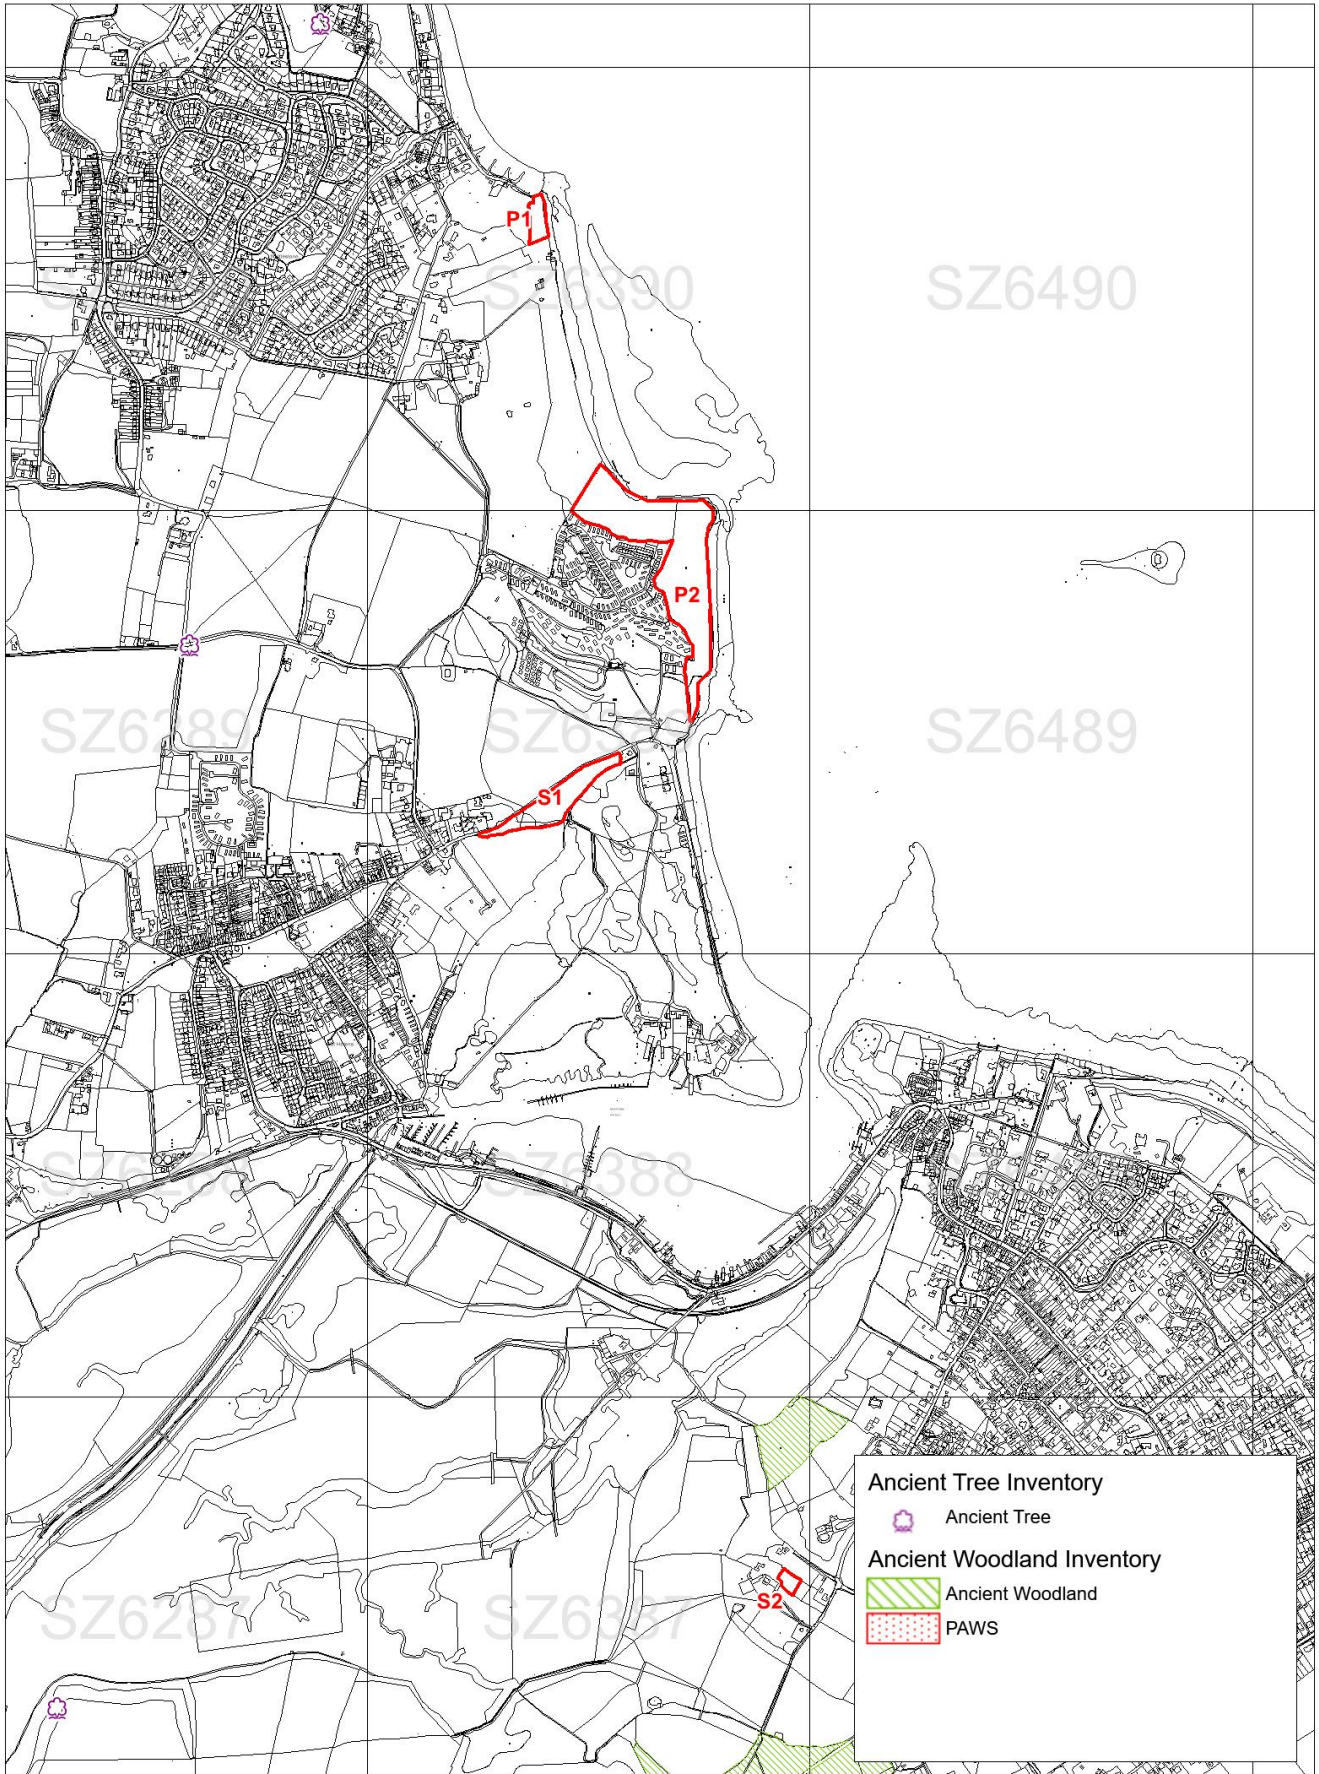

Isle Of Wight Woodland Plan 2021-2041
 Map 1h- St Helens Compartments and Woodland Type
 Scale 1-15000 at A4

Isle Of Wight Woodland Plan 2021-2041
 Map 2h- St Helens - Activity and Work Phase
 Scale 1-15000 at A4

Isle Of Wight Woodland Plan 2021-2041
 Map 3h - St Helens Long Term Activity 2032-2041
 Scale 1-15000 at A4

Isle Of Wight Woodland Plan 2021-2041
 Map 4h - St Helens AWI and Ancient Trees
 Scale 1-15000 at A4

Isle Of Wight Woodland Plan 2021-2041
 Map 5h(i) St Helens - Designations 1 (Local and National)
 Scale 1-15000 at A4

Isle Of Wight Woodland Plan 2021-2041
 Map 5h(ii) St Helens - Designations 2 (International)
 Scale 1-15000 at A4

Isle Of Wight Woodland Plan 2021-2041
 Map 6h - St Helens - Open Access and Issues
 Scale 1-15000 at A4