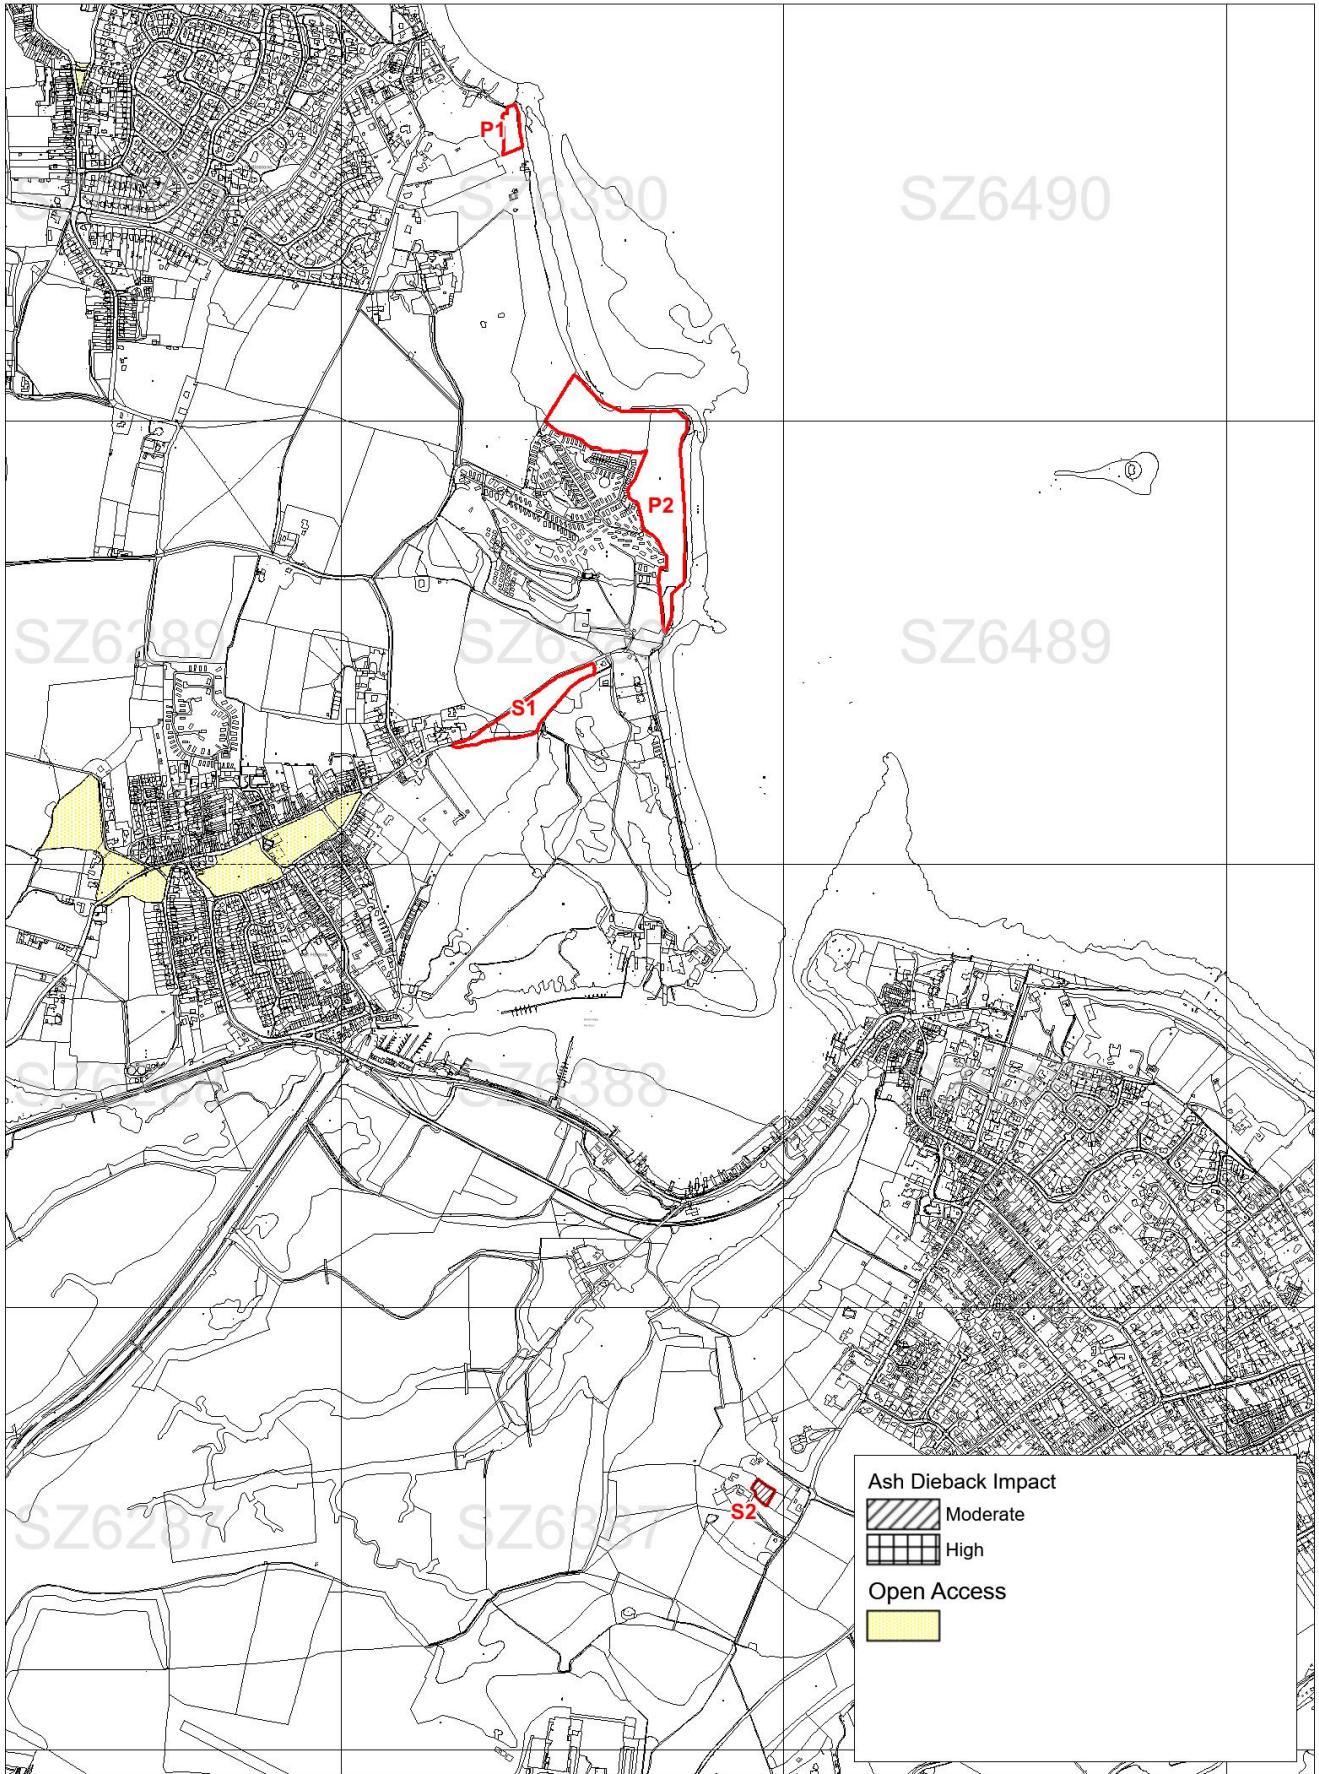

Isle Of Wight Woodland Plan 2021-2041
 Map 1h- St Helens Compartments and Woodland Type
 Scale 1-15000 at A4

Isle Of Wight Woodland Plan 2021-2041
 Map 2h- St Helens - Activity and Work Phase
 Scale 1-15000 at A4

Isle Of Wight Woodland Plan 2021-2041
 Map 3h - St Helens Long Term Activity 2032-2041
 Scale 1-15000 at A4

Isle Of Wight Woodland Plan 2021-2041
 Map 4h - St Helens AWI and Ancient Trees
 Scale 1-15000 at A4

Isle Of Wight Woodland Plan 2021-2041
 Map 5h(i) St Helens - Designations 1 (Local and National)
 Scale 1-15000 at A4

Isle Of Wight Woodland Plan 2021-2041
 Map 5h(ii) St Helens - Designations 2 (International)
 Scale 1-15000 at A4

Isle Of Wight Woodland Plan 2021-2041
 Map 6h - St Helens - Open Access and Issues
 Scale 1-15000 at A4