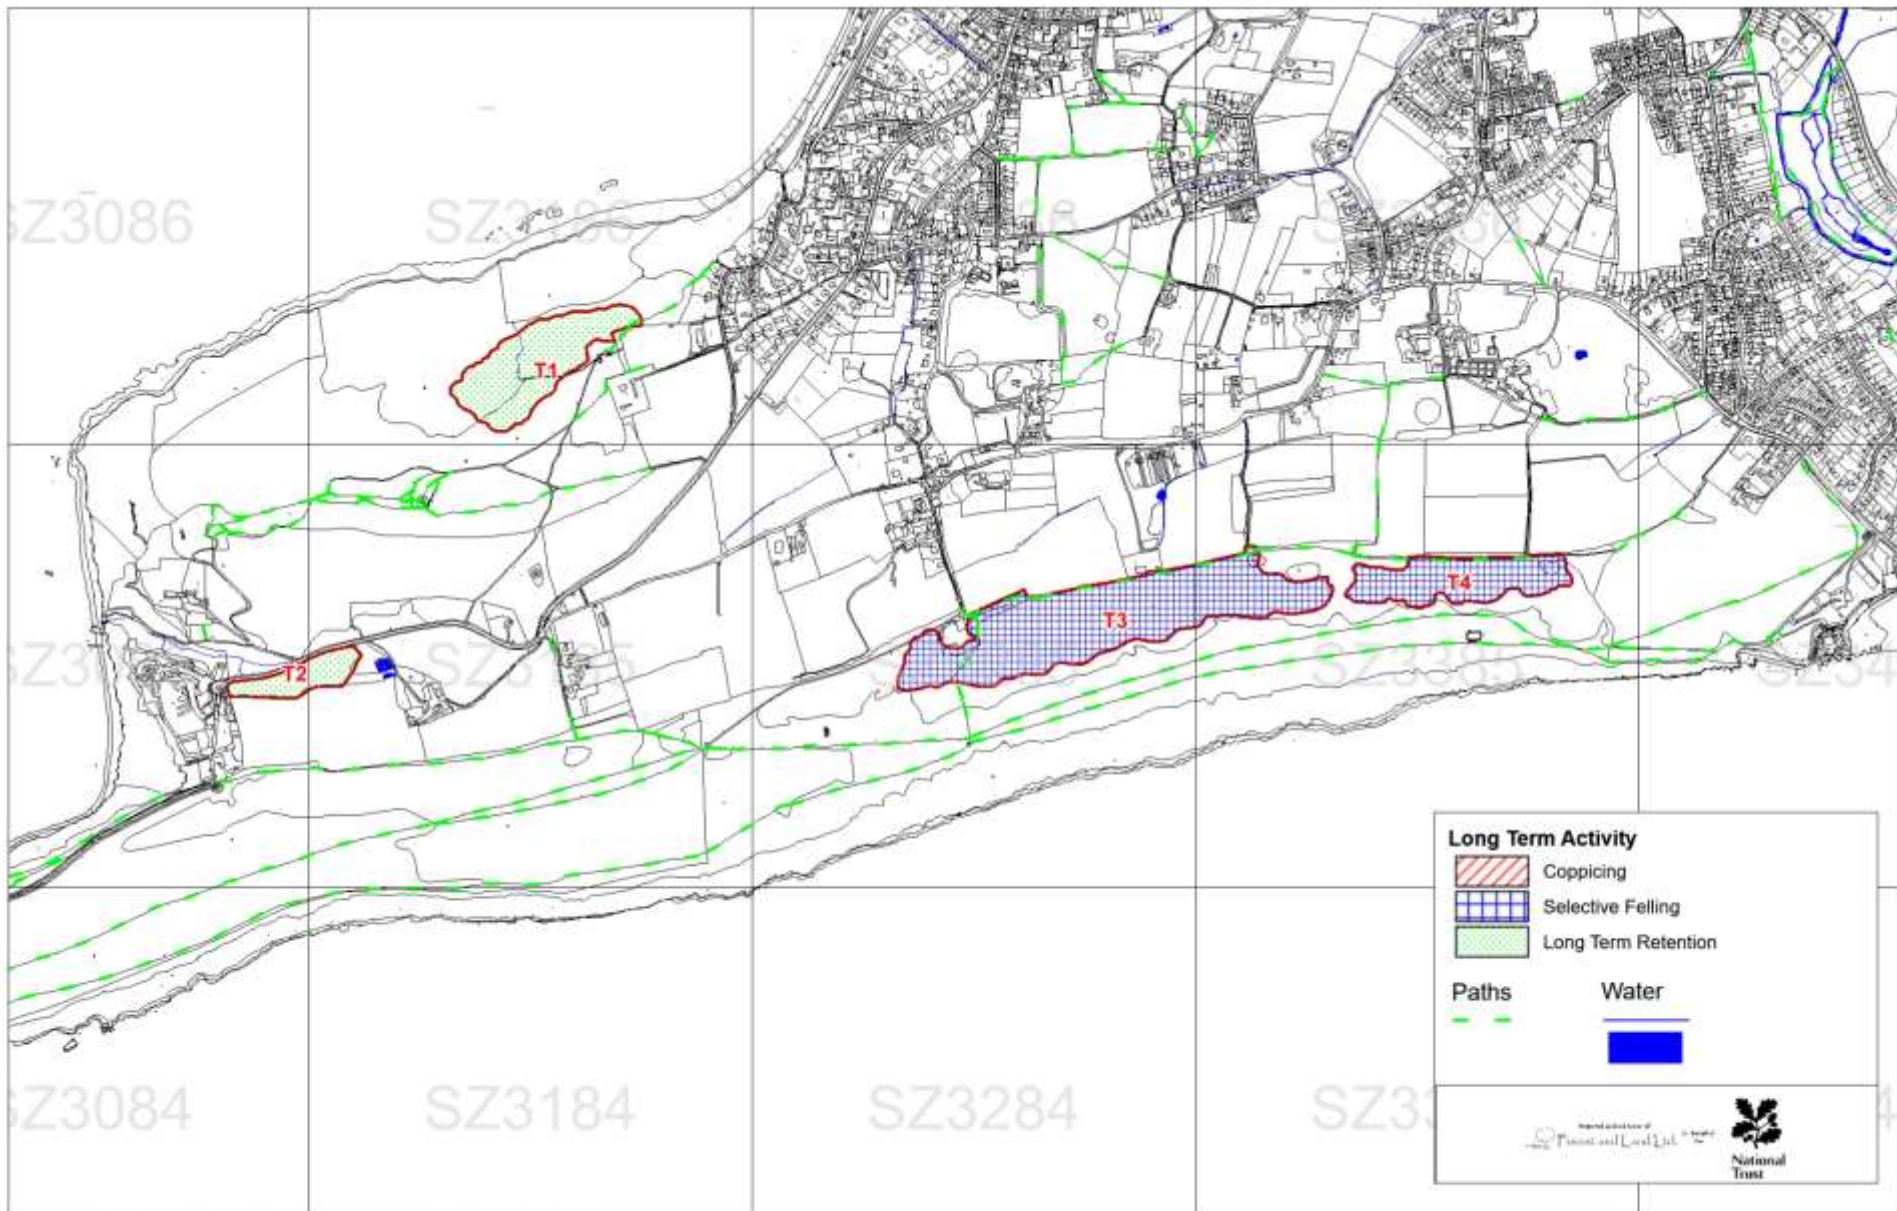

Isle Of Wight Woodland Plan 2021-2041- Map 1b - Tennyson Compartments and Woodland Type  
Scale 1-15000 at A4

Isle Of Wight Woodland Plan 2022-2042  
 Map 2b- Tennyson - Activity and Work Phase  
 Scale 1-15000 at A4

Isle Of Wight Woodland Plan 2021-2041  
 Map 3b - Tennyson Long Term Activity 2032-2041  
 Scale 1-15000 at A4

Isle Of Wight Woodland Plan 2021-2041  
 Map 4b - Tennyson AWI and Ancient Trees  
 Scale 1-15000 at A4

**Ancient Tree Inventory**

- Ancient Tree

**Ancient Woodland Inventory**

- Ancient Woodland
- PAWS

Isle Of Wight Woodland Plan 2021-2041  
 Map 5b(i) Tennyson - Designations 1 (Local and National)  
 Scale 1-15000 at A4

Isle Of Wight Woodland Plan 2021-2041  
 Map 5b(ii) Tennyson - Designations 2 (International)  
 Scale 1-15000 at A4

Isle Of Wight Woodland Plan 2021-2041  
 Map 6b Tennyson - Open Access and Issues  
 Scale 1-15000 at A4