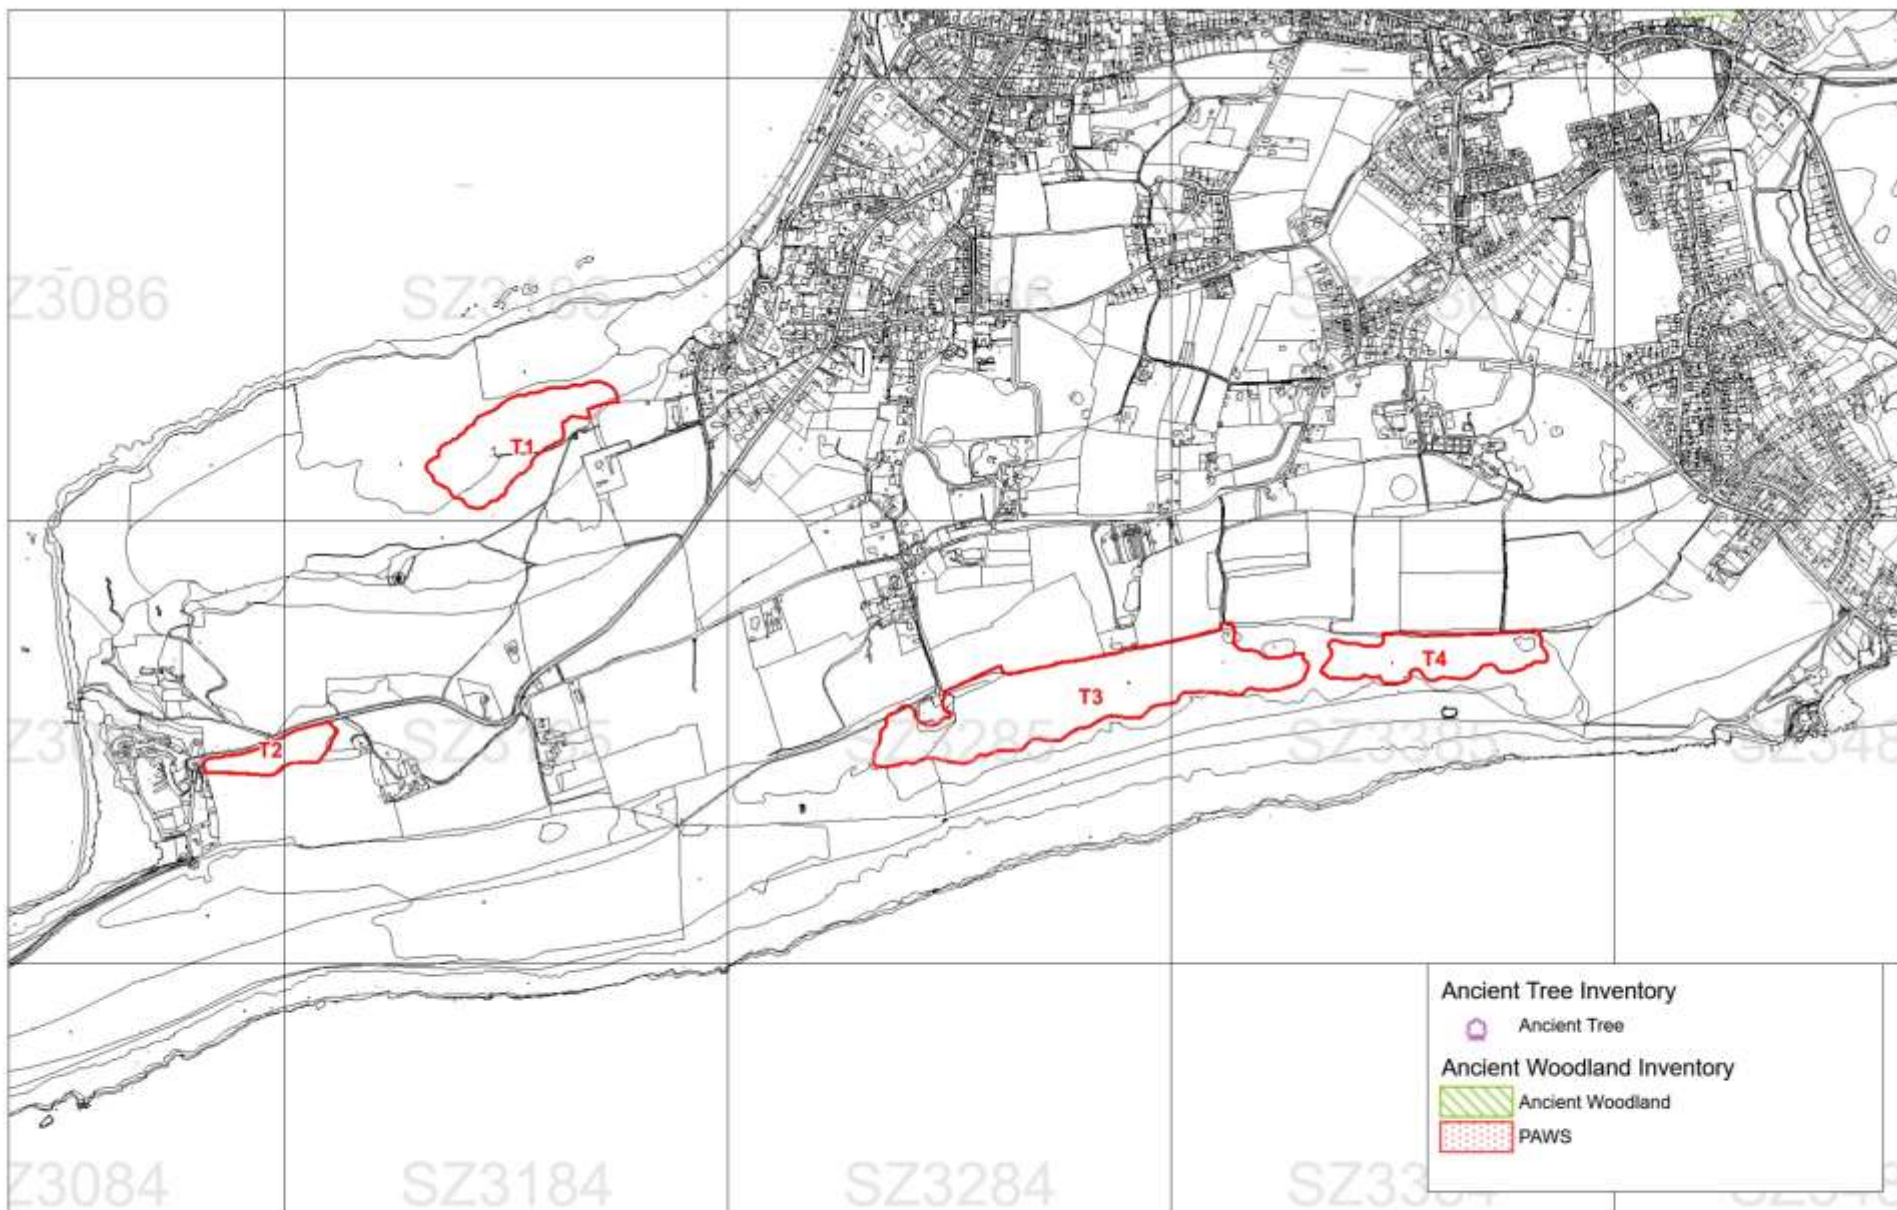

Isle Of Wight Woodland Plan 2021-2041- Map 1b - Tennyson Compartments and Woodland Type  
Scale 1-15000 at A4

Isle Of Wight Woodland Plan 2022-2042  
 Map 2b- Tennyson - Activity and Work Phase  
 Scale 1-15000 at A4

Isle Of Wight Woodland Plan 2021-2041  
 Map 3b - Tennyson Long Term Activity 2032-2041  
 Scale 1-15000 at A4

Isle Of Wight Woodland Plan 2021-2041  
 Map 4b - Tennyson AWI and Ancient Trees  
 Scale 1-15000 at A4

**Ancient Tree Inventory**

- Ancient Tree

**Ancient Woodland Inventory**

- Ancient Woodland
- PAWS

Isle Of Wight Woodland Plan 2021-2041  
 Map 5b(i) Tennyson - Designations 1 (Local and National)  
 Scale 1-15000 at A4

Isle Of Wight Woodland Plan 2021-2041  
 Map 5b(ii) Tennyson - Designations 2 (International)  
 Scale 1-15000 at A4

Isle Of Wight Woodland Plan 2021-2041  
 Map 6b Tennyson - Open Access and Issues  
 Scale 1-15000 at A4