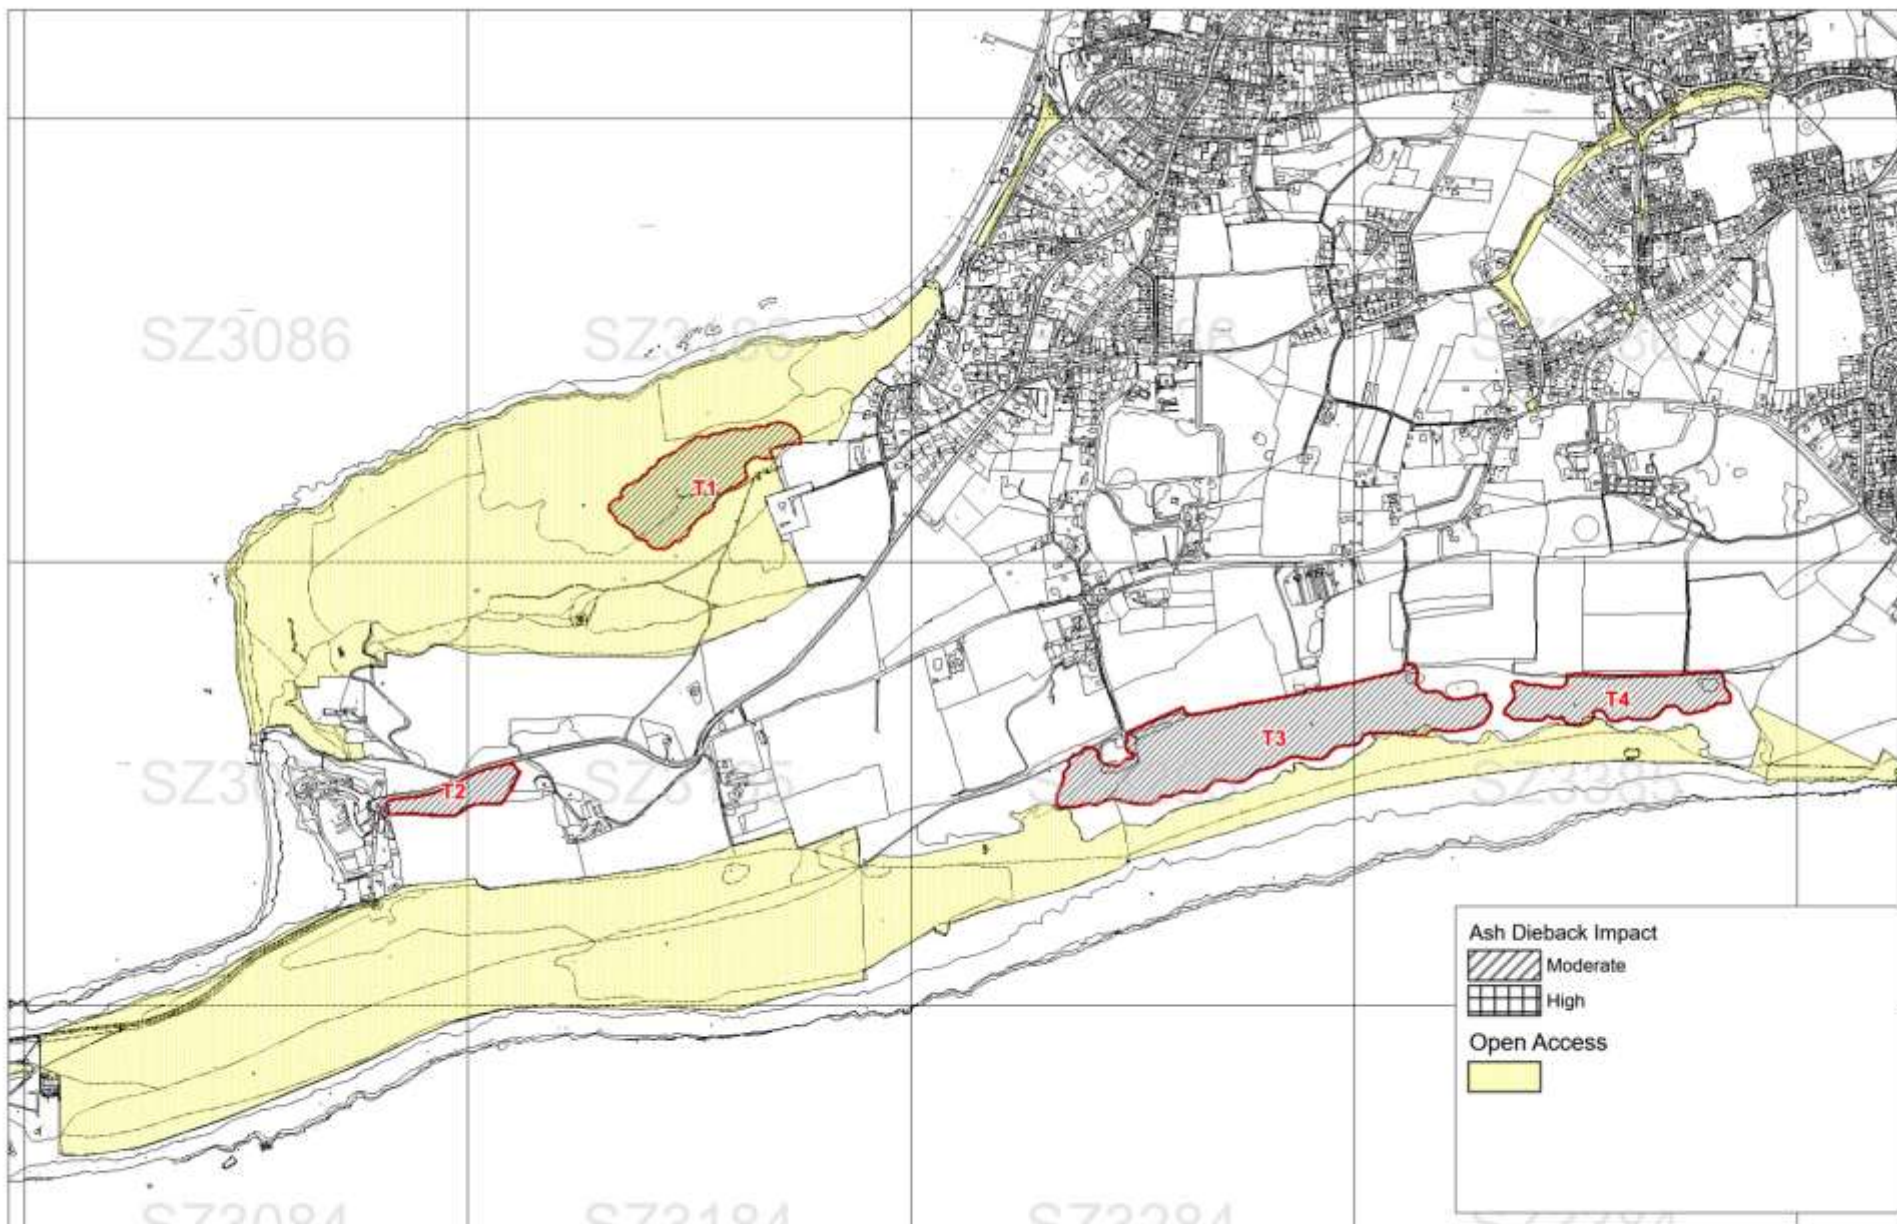

Isle Of Wight Woodland Plan 2021-2041  
 Map 3b - Tennyson Long Term Activity 2032-2041  
 Scale 1-15000 at A4

Isle Of Wight Woodland Plan 2021-2041  
 Map 4b - Tennyson AWI and Ancient Trees  
 Scale 1-15000 at A4

**Ancient Tree Inventory**

- Ancient Tree

**Ancient Woodland Inventory**

- Ancient Woodland
- PAWS

Isle Of Wight Woodland Plan 2021-2041  
 Map 5b(i) Tennyson - Designations 1 (Local and National)  
 Scale 1-15000 at A4

Isle Of Wight Woodland Plan 2021-2041  
 Map 5b(ii) Tennyson - Designations 2 (International)  
 Scale 1-15000 at A4

Isle Of Wight Woodland Plan 2021-2041  
 Map 6b Tennyson - Open Access and Issues  
 Scale 1-15000 at A4