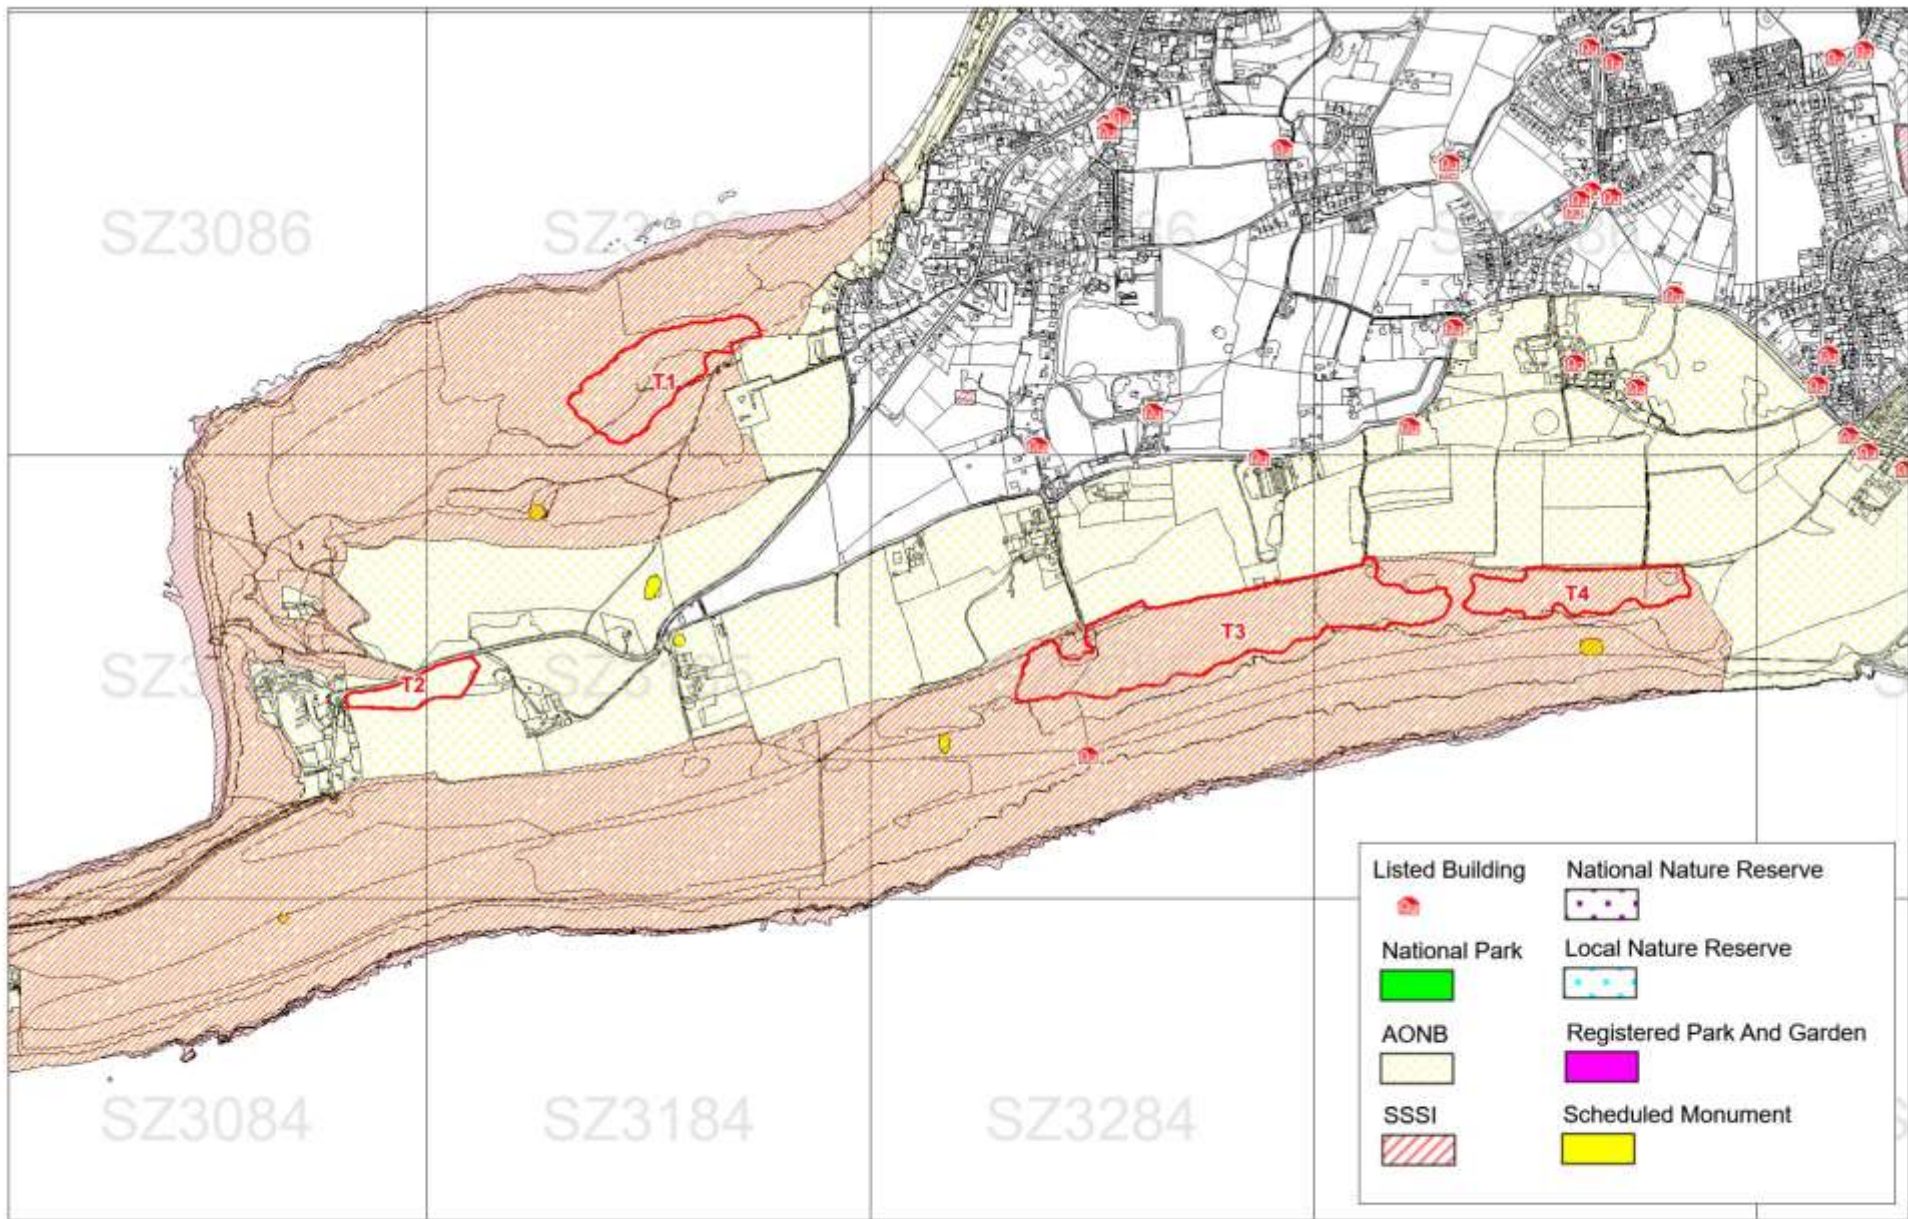

Isle Of Wight Woodland Plan 2021-2041  
 Map 3b - Tennyson Long Term Activity 2032-2041  
 Scale 1-15000 at A4

Isle Of Wight Woodland Plan 2021-2041  
 Map 4b - Tennyson AWI and Ancient Trees  
 Scale 1-15000 at A4

**Ancient Tree Inventory**

- Ancient Tree

**Ancient Woodland Inventory**

- Ancient Woodland
- PAWS

Isle Of Wight Woodland Plan 2021-2041  
 Map 5b(i) Tennyson - Designations 1 (Local and National)  
 Scale 1-15000 at A4

Isle Of Wight Woodland Plan 2021-2041  
 Map 5b(ii) Tennyson - Designations 2 (International)  
 Scale 1-15000 at A4

Isle Of Wight Woodland Plan 2021-2041  
 Map 6b Tennyson - Open Access and Issues  
 Scale 1-15000 at A4