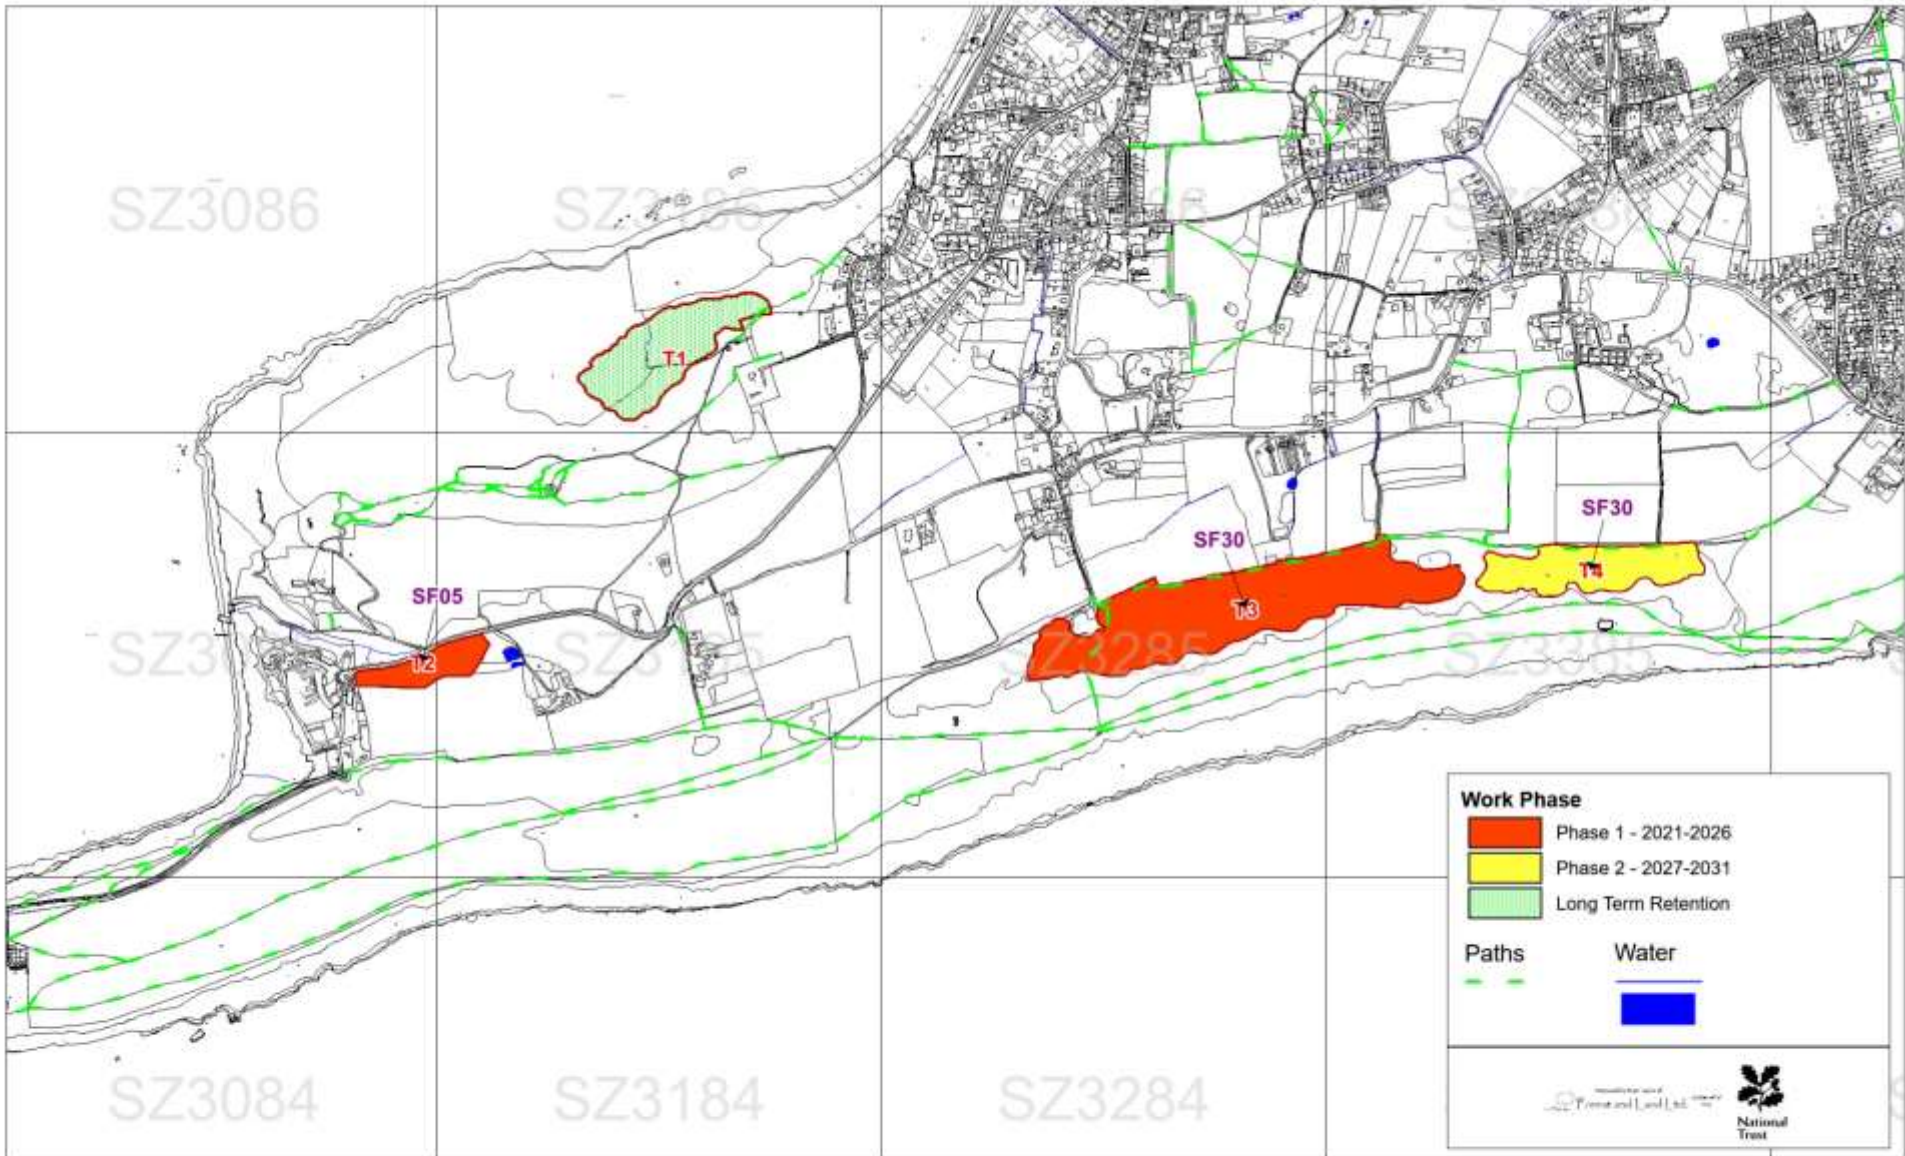

Isle Of Wight Woodland Plan 2021-2041- Map 1b - Tennyson Compartments and Woodland Type  
Scale 1-15000 at A4

Isle Of Wight Woodland Plan 2022-2042  
 Map 2b- Tennyson - Activity and Work Phase  
 Scale 1-15000 at A4

Isle Of Wight Woodland Plan 2021-2041  
 Map 3b - Tennyson Long Term Activity 2032-2041  
 Scale 1-15000 at A4

Isle Of Wight Woodland Plan 2021-2041  
 Map 4b - Tennyson AWI and Ancient Trees  
 Scale 1-15000 at A4

**Ancient Tree Inventory**

- Ancient Tree

**Ancient Woodland Inventory**

- Ancient Woodland
- PAWS

Isle Of Wight Woodland Plan 2021-2041  
 Map 5b(i) Tennyson - Designations 1 (Local and National)  
 Scale 1-15000 at A4

Isle Of Wight Woodland Plan 2021-2041  
 Map 5b(ii) Tennyson - Designations 2 (International)  
 Scale 1-15000 at A4

Isle Of Wight Woodland Plan 2021-2041  
 Map 6b Tennyson - Open Access and Issues  
 Scale 1-15000 at A4