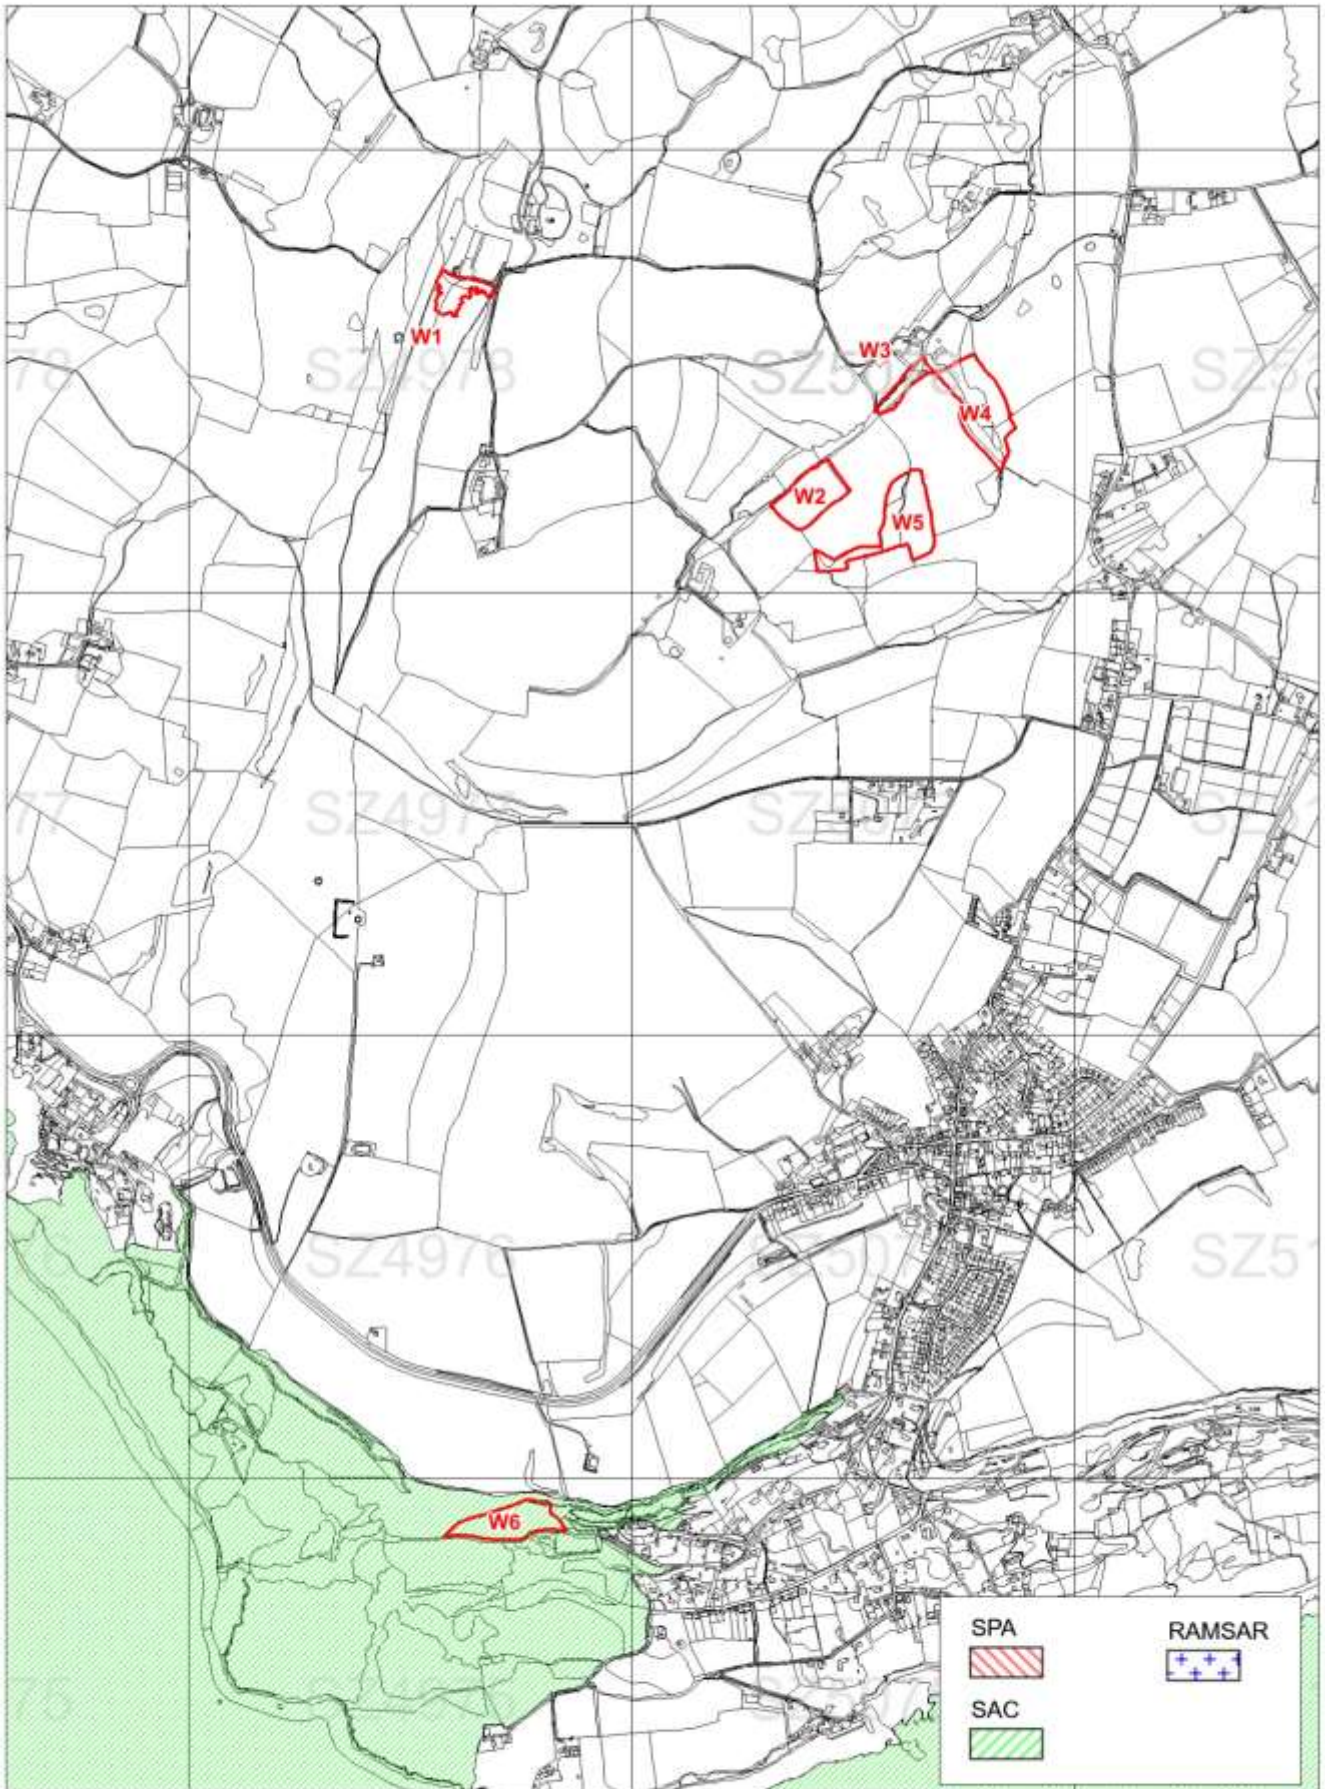

Isle Of Wight Woodland Plan 2021-2041
 Map 1e- Wydcombe Compartments and Woodland Type
 Scale 1-15000 at A4

Isle Of Wight Woodland Plan 2022-2042
 Map 2E- Wydcombe - Activity and Work Phase
 Scale 1-15000 at A4

Isle Of Wight Woodland Plan 2021-2041
 Map 3e - Wydcombe Long Term Activity 2032-2041
 Scale 1-15000 at A4

Isle Of Wight Woodland Plan 2021-2041
 Map 4e - Wydcombe
 Scale 1-15000 at A4

Isle Of Wight Woodland Plan 2021-2041
 Map 5e(i) Wydcombe - Designations 1 (Local and National)
 Scale 1-10000 at A4

Isle Of Wight Woodland Plan 2021-2041
 Map 5e(ii) Wydcombe - Designations 2 (International)
 Scale 1-15000 at A4

Isle Of Wight Woodland Plan 2021-2041
 Map 6e - Wydcombe - Open Access and Issues
 Scale 1-15000 at A4