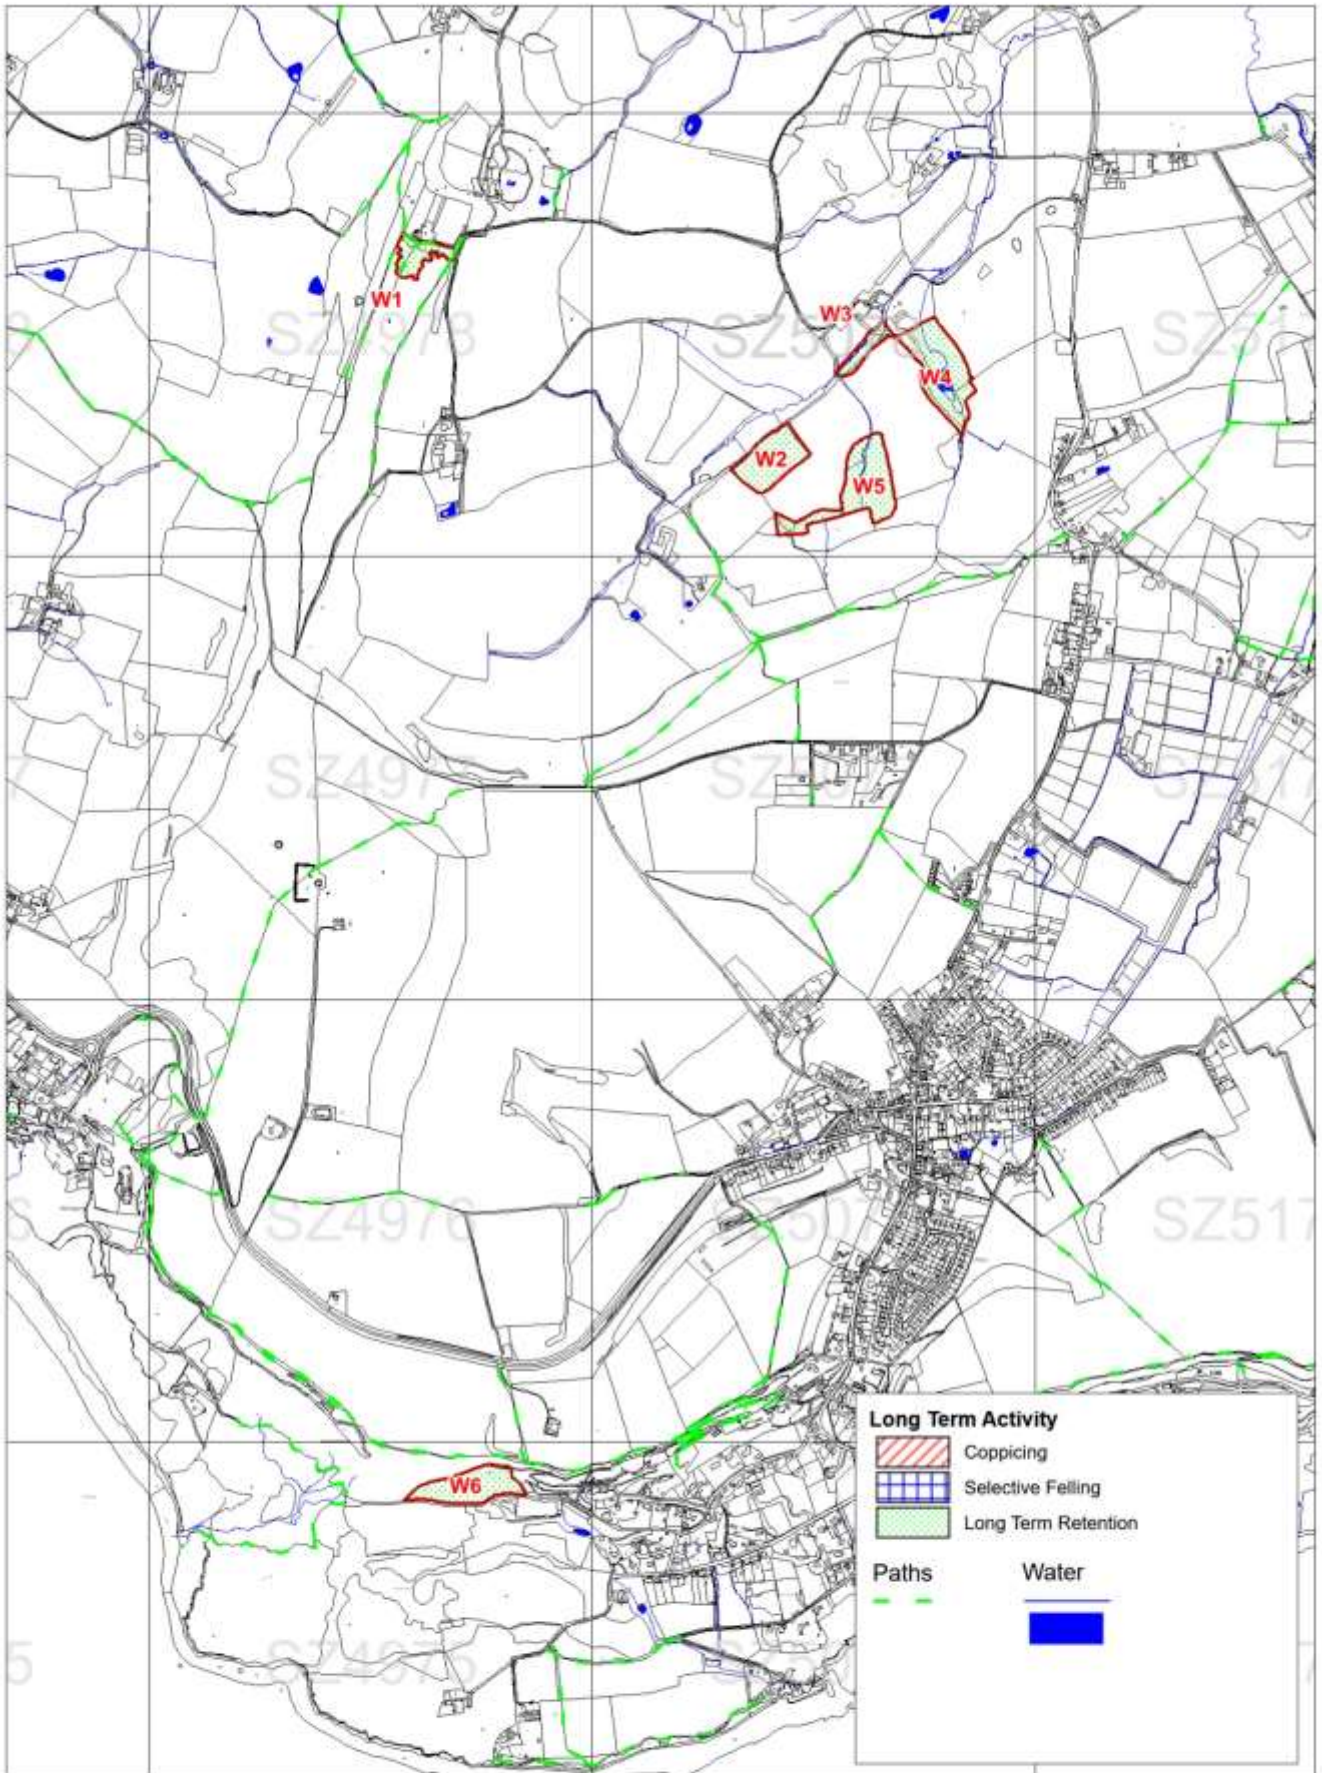

Isle Of Wight Woodland Plan 2021-2041
 Map 1e- Wydcombe Compartments and Woodland Type
 Scale 1-15000 at A4

Isle Of Wight Woodland Plan 2022-2042
 Map 2E- Wydcombe - Activity and Work Phase
 Scale 1-15000 at A4

Isle Of Wight Woodland Plan 2021-2041
 Map 3e - Wydcombe Long Term Activity 2032-2041
 Scale 1-15000 at A4

Isle Of Wight Woodland Plan 2021-2041
 Map 4e - Wydcombe
 Scale 1-15000 at A4

Isle Of Wight Woodland Plan 2021-2041
 Map 5e(i) Wydcombe - Designations 1 (Local and National)
 Scale 1-10000 at A4

Isle Of Wight Woodland Plan 2021-2041
 Map 5e(ii) Wydcombe - Designations 2 (International)
 Scale 1-15000 at A4

Isle Of Wight Woodland Plan 2021-2041
 Map 6e - Wydcombe - Open Access and Issues
 Scale 1-15000 at A4