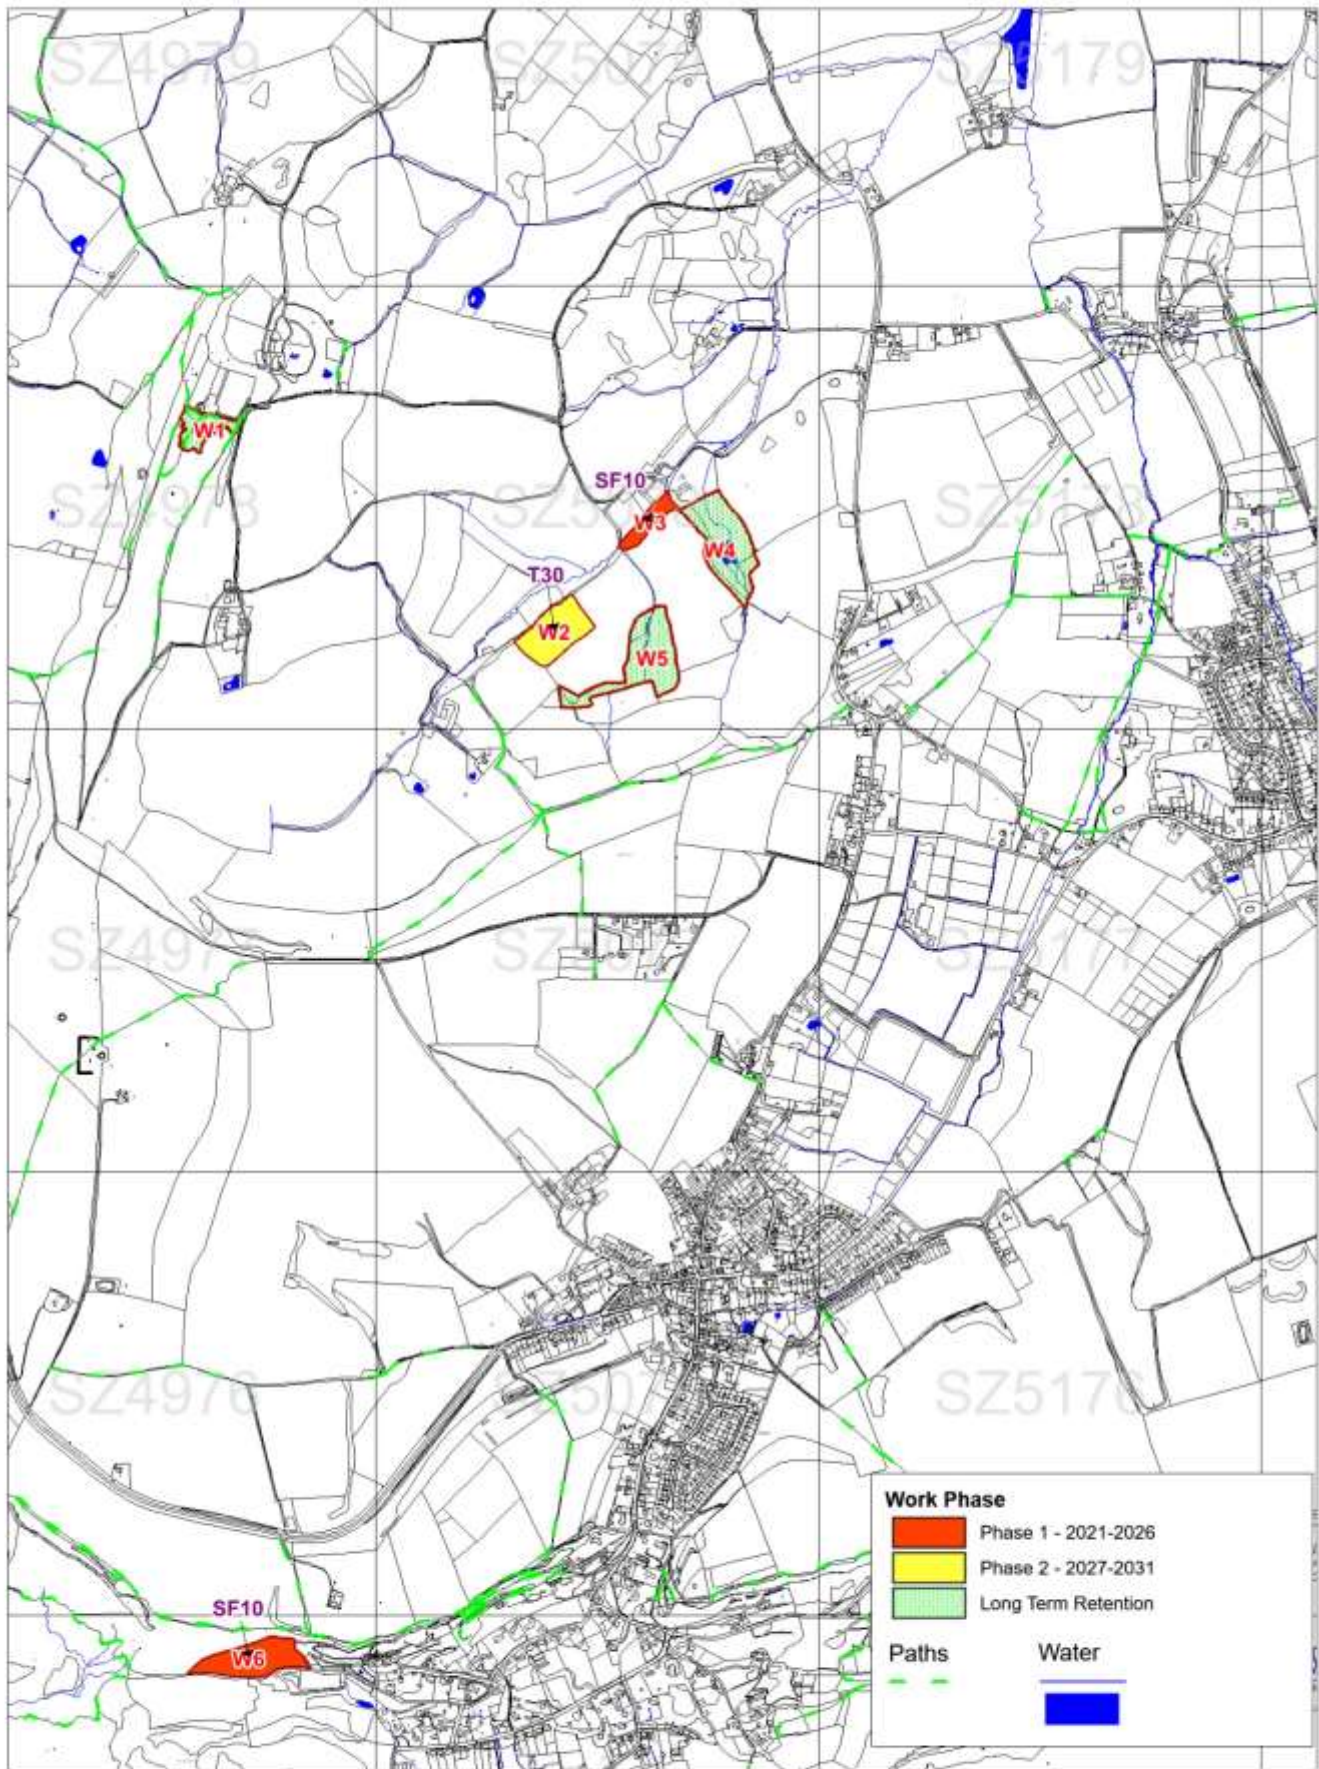

Isle Of Wight Woodland Plan 2021-2041
 Map 1e- Wydcombe Compartments and Woodland Type
 Scale 1-15000 at A4

Isle Of Wight Woodland Plan 2022-2042
 Map 2E- Wydcombe - Activity and Work Phase
 Scale 1-15000 at A4

Isle Of Wight Woodland Plan 2021-2041
 Map 3e - Wydcombe Long Term Activity 2032-2041
 Scale 1-15000 at A4

Isle Of Wight Woodland Plan 2021-2041
 Map 4e - Wydcombe
 Scale 1-15000 at A4

Isle Of Wight Woodland Plan 2021-2041
 Map 5e(i) Wydcombe - Designations 1 (Local and National)
 Scale 1-10000 at A4

Isle Of Wight Woodland Plan 2021-2041
 Map 5e(ii) Wydcombe - Designations 2 (International)
 Scale 1-15000 at A4

Isle Of Wight Woodland Plan 2021-2041
 Map 6e - Wydcombe - Open Access and Issues
 Scale 1-15000 at A4