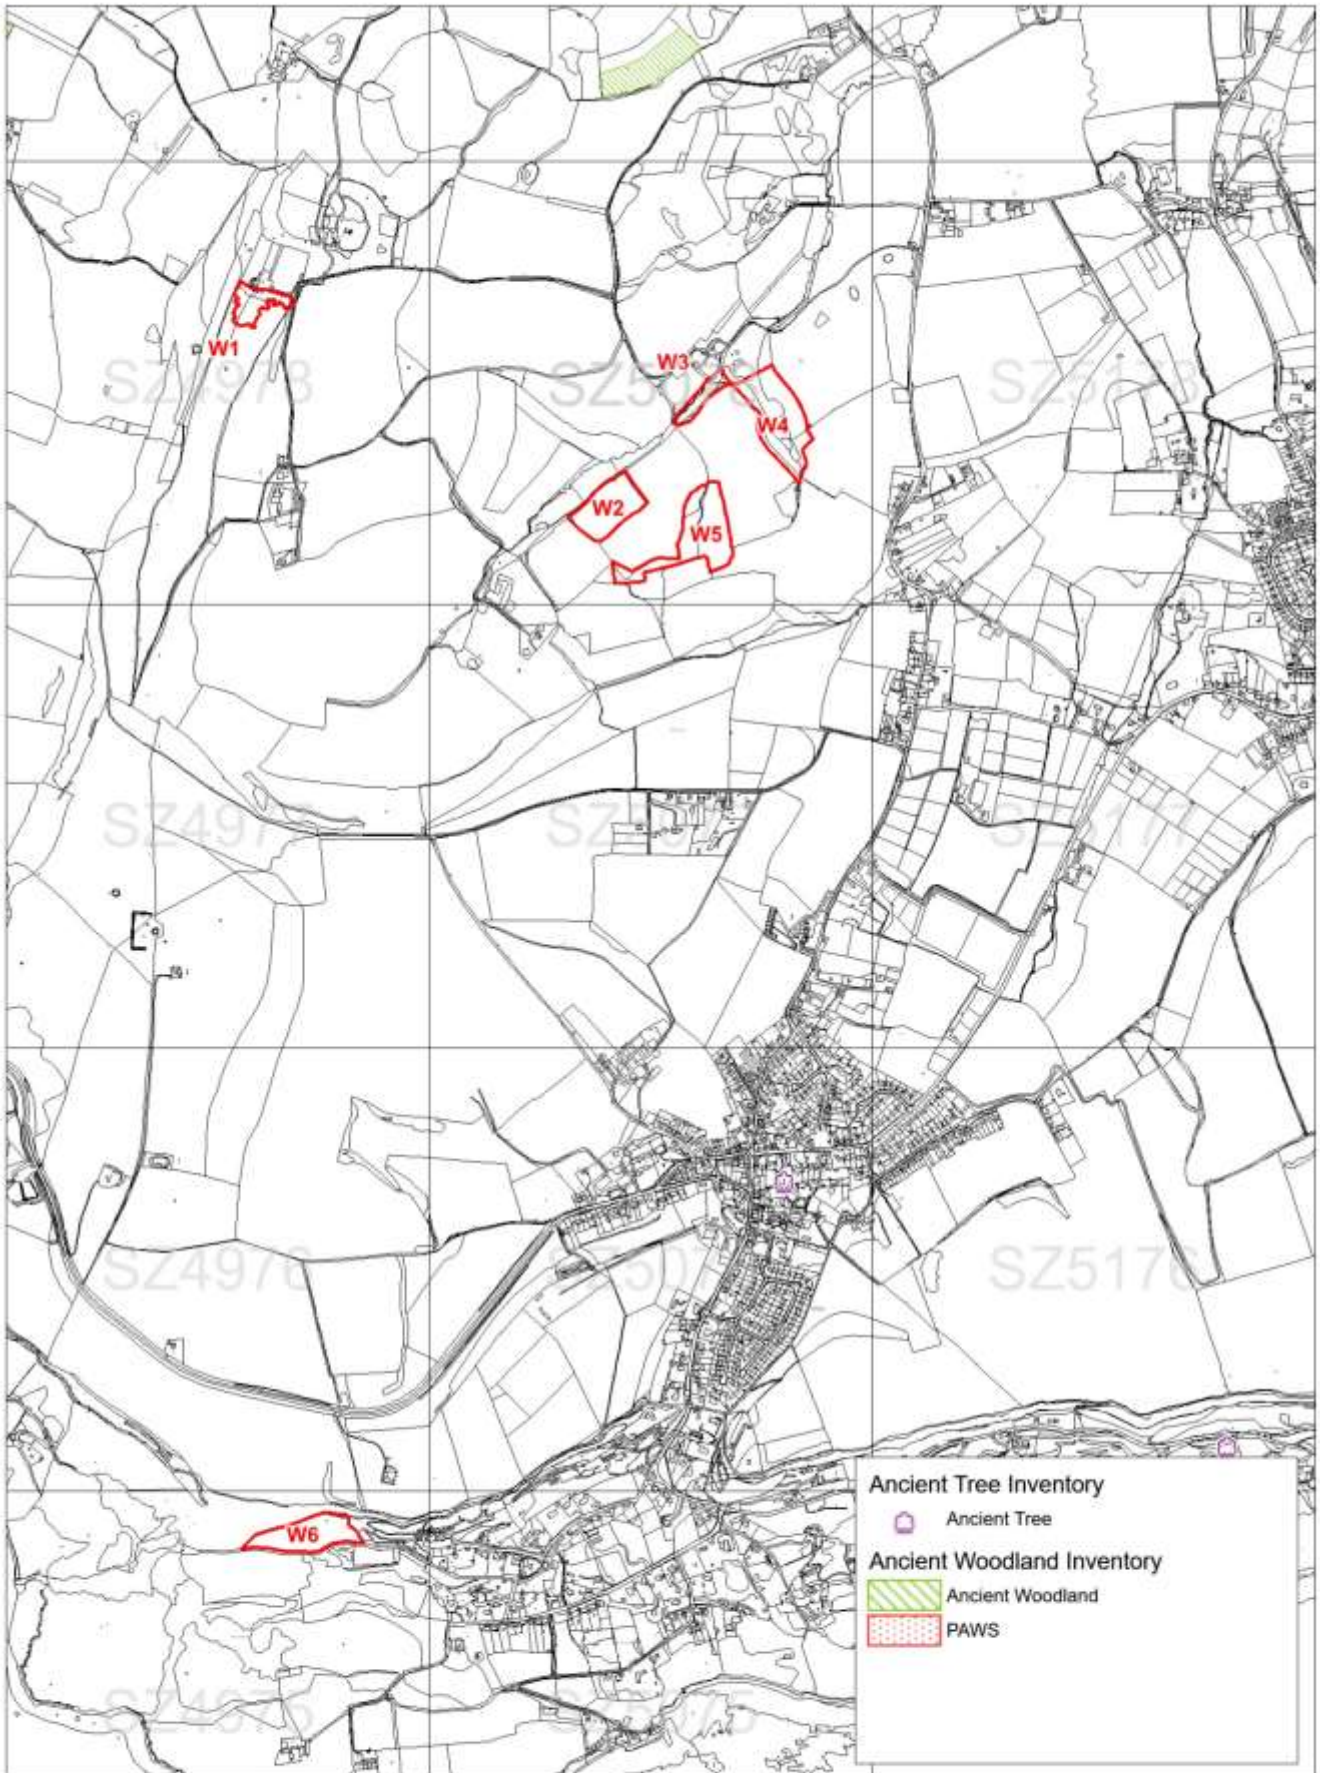

Isle Of Wight Woodland Plan 2021-2041
 Map 1e- Wydcombe Compartments and Woodland Type
 Scale 1-15000 at A4

Isle Of Wight Woodland Plan 2022-2042
 Map 2E- Wydcombe - Activity and Work Phase
 Scale 1-15000 at A4

Isle Of Wight Woodland Plan 2021-2041
 Map 3e - Wydcombe Long Term Activity 2032-2041
 Scale 1-15000 at A4

Isle Of Wight Woodland Plan 2021-2041
 Map 4e - Wydcombe
 Scale 1-15000 at A4

Isle Of Wight Woodland Plan 2021-2041
 Map 5e(i) Wydcombe - Designations 1 (Local and National)
 Scale 1-10000 at A4

Isle Of Wight Woodland Plan 2021-2041
 Map 5e(ii) Wydcombe - Designations 2 (International)
 Scale 1-15000 at A4

Isle Of Wight Woodland Plan 2021-2041
 Map 6e - Wydcombe - Open Access and Issues
 Scale 1-15000 at A4