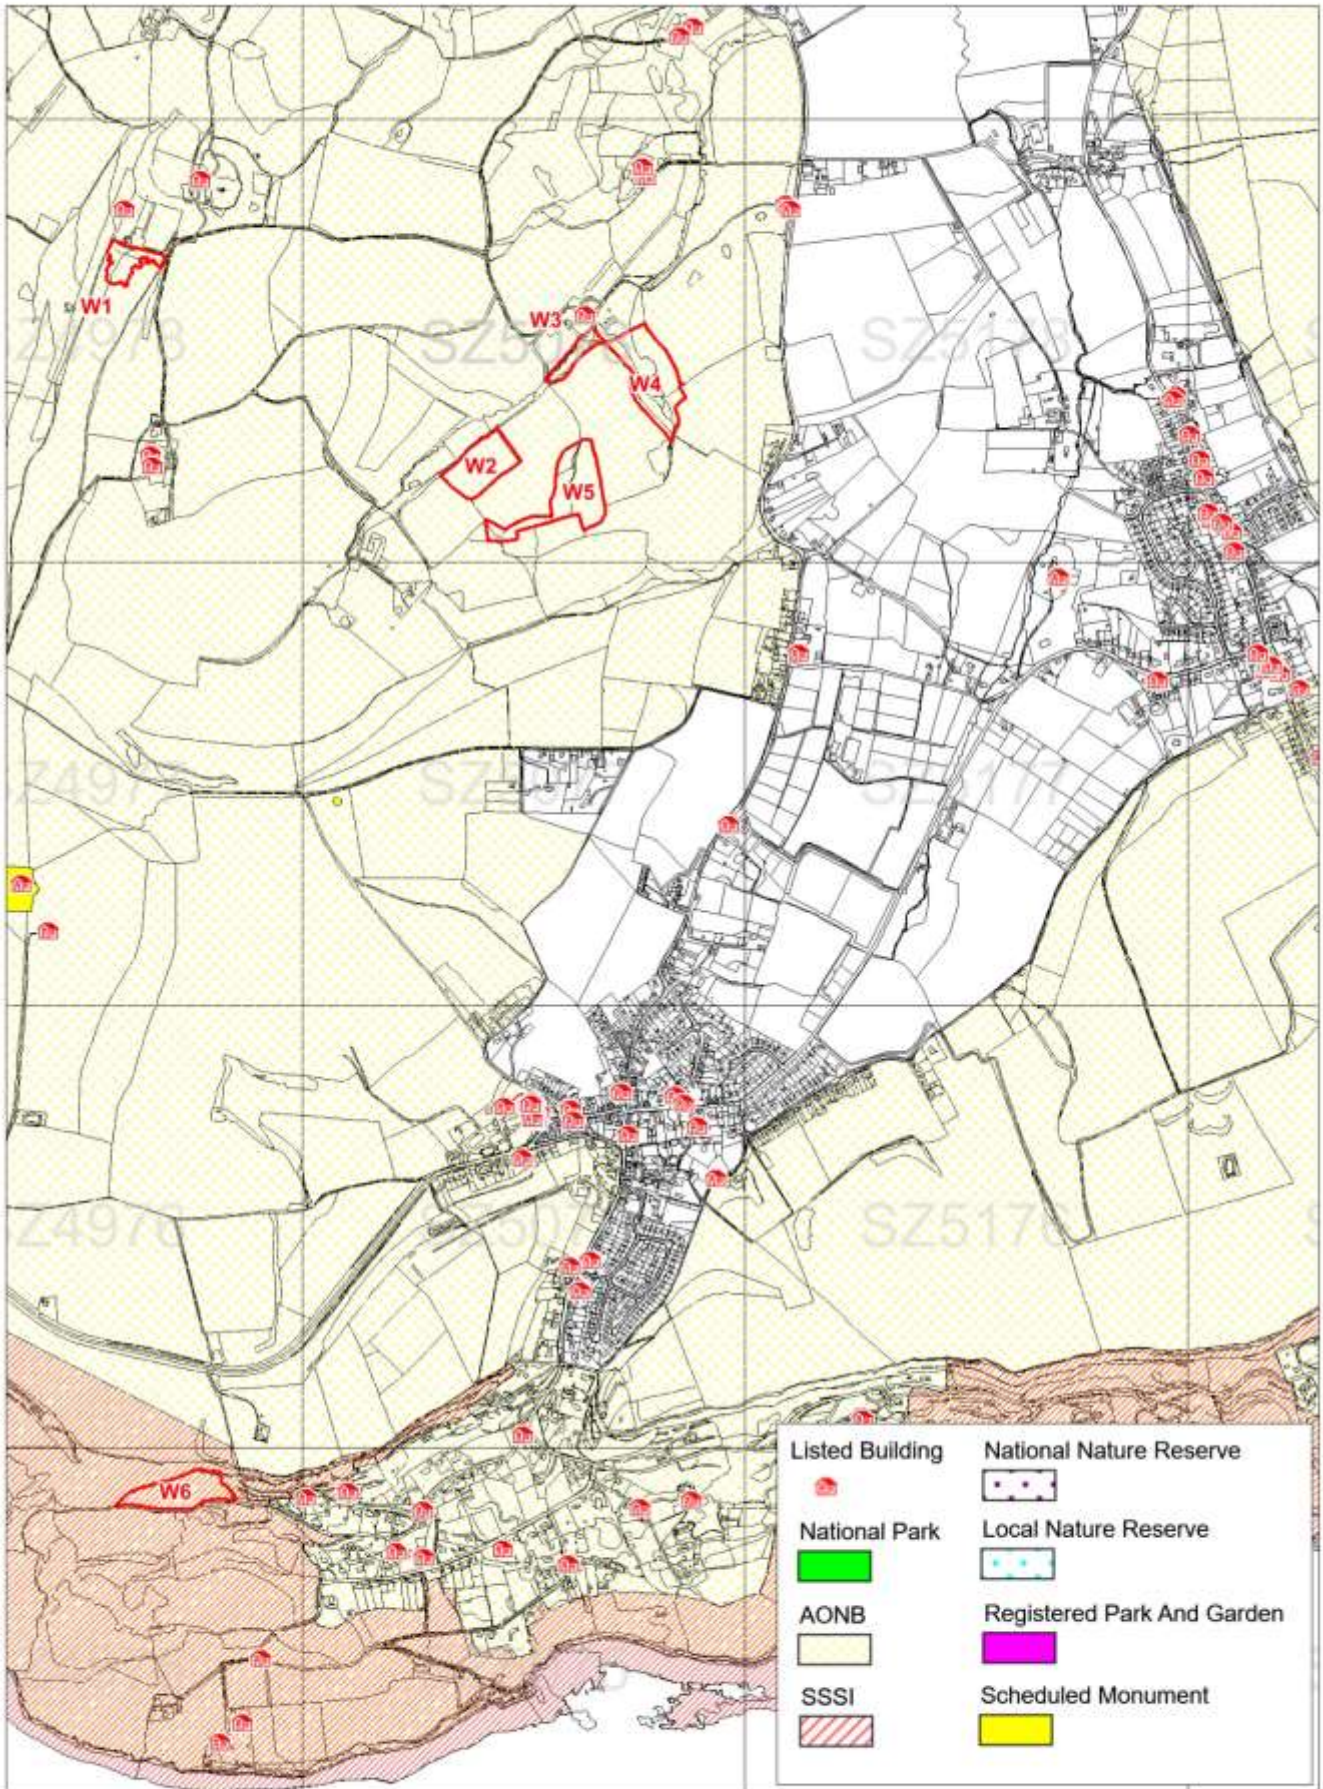

Isle Of Wight Woodland Plan 2021-2041
 Map 1e- Wydcombe Compartments and Woodland Type
 Scale 1-15000 at A4

Isle Of Wight Woodland Plan 2022-2042
 Map 2E- Wydcombe - Activity and Work Phase
 Scale 1-15000 at A4

Isle Of Wight Woodland Plan 2021-2041
 Map 3e - Wydcombe Long Term Activity 2032-2041
 Scale 1-15000 at A4

Isle Of Wight Woodland Plan 2021-2041
 Map 4e - Wydcombe
 Scale 1-15000 at A4

Isle Of Wight Woodland Plan 2021-2041
 Map 5e(i) Wydcombe - Designations 1 (Local and National)
 Scale 1-10000 at A4

Isle Of Wight Woodland Plan 2021-2041
 Map 5e(ii) Wydcombe - Designations 2 (International)
 Scale 1-15000 at A4

Isle Of Wight Woodland Plan 2021-2041
 Map 6e - Wydcombe - Open Access and Issues
 Scale 1-15000 at A4