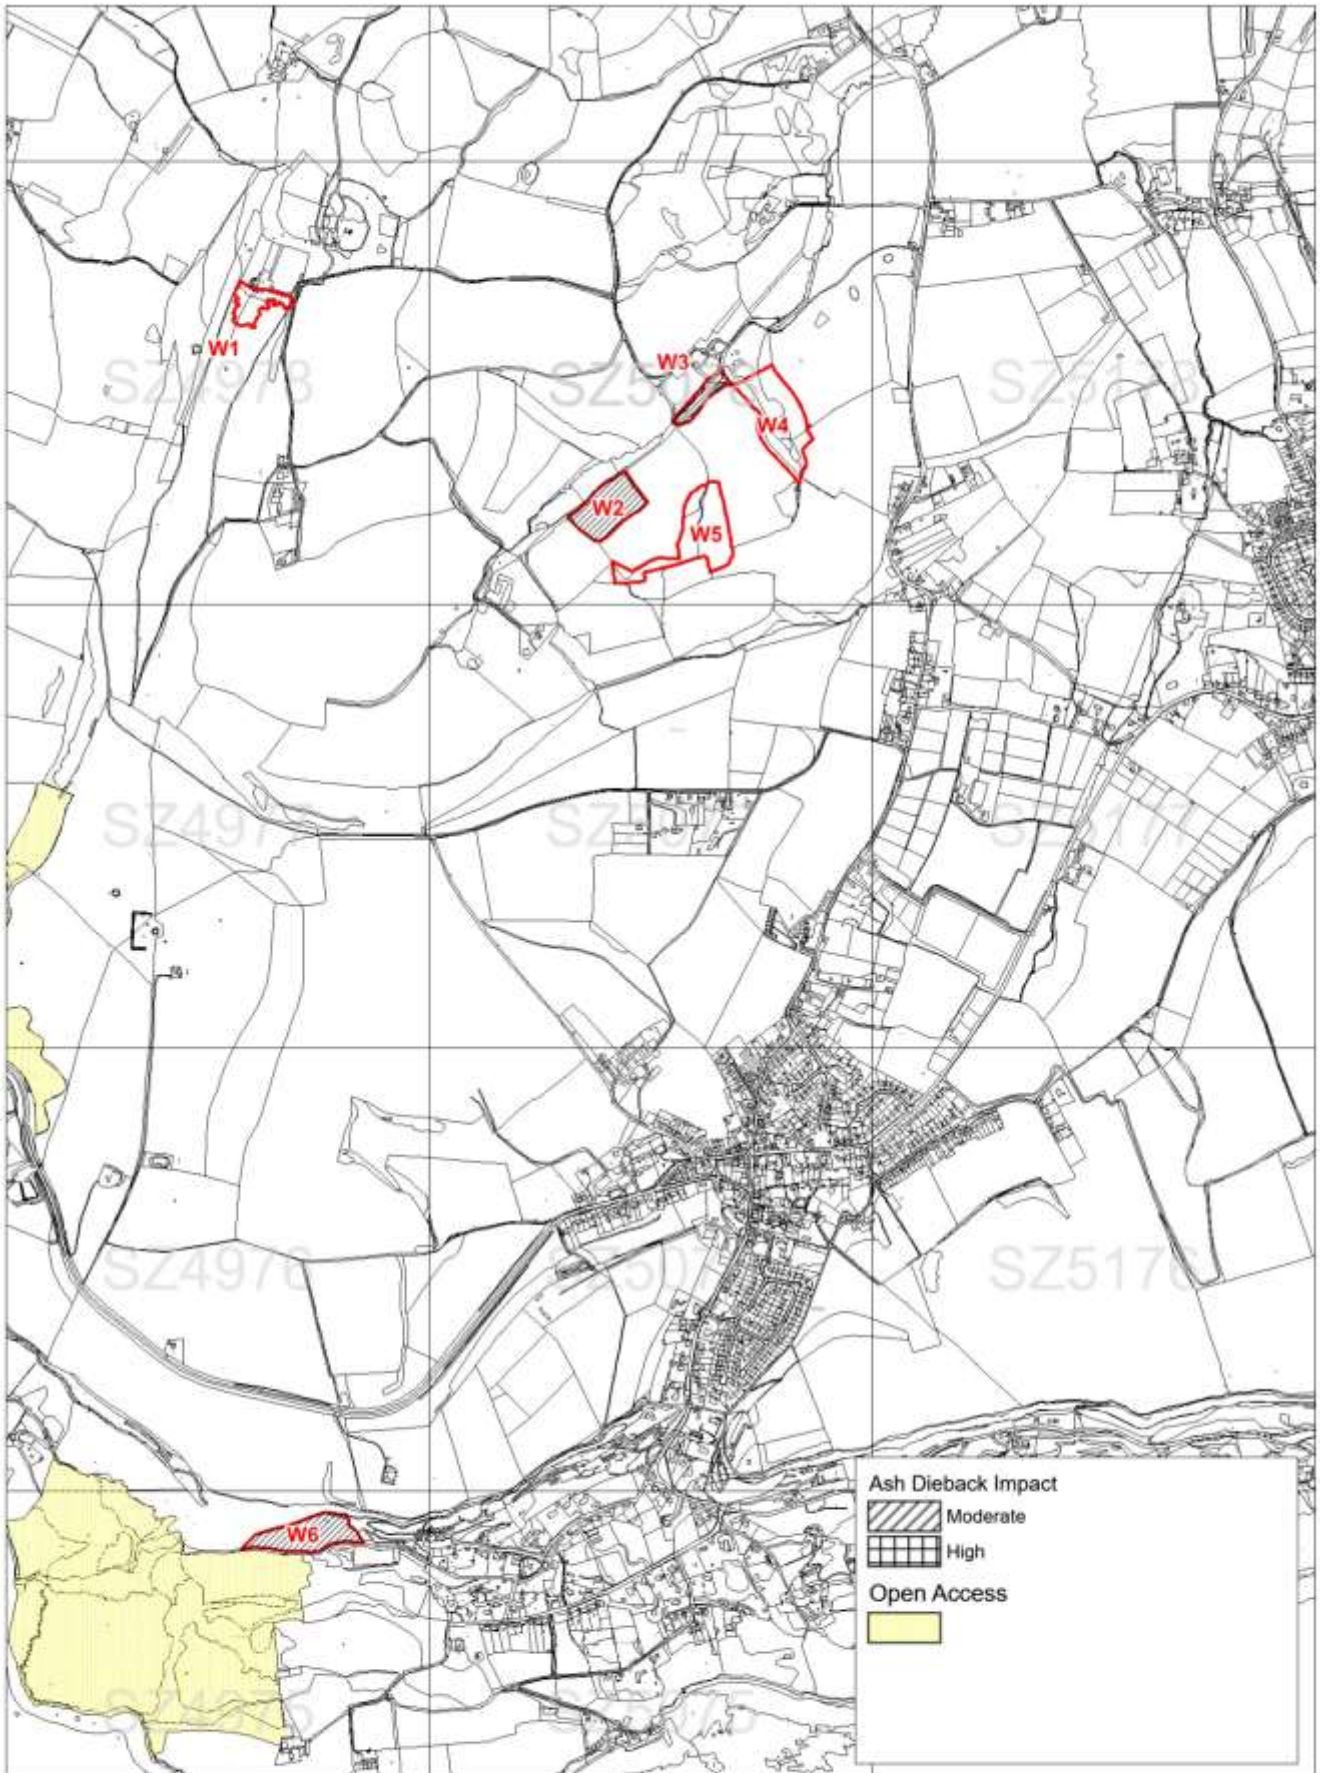

Isle Of Wight Woodland Plan 2021-2041
 Map 1e- Wydcombe Compartments and Woodland Type
 Scale 1-15000 at A4

Isle Of Wight Woodland Plan 2022-2042
 Map 2E- Wydcombe - Activity and Work Phase
 Scale 1-15000 at A4

Isle Of Wight Woodland Plan 2021-2041
 Map 3e - Wydcombe Long Term Activity 2032-2041
 Scale 1-15000 at A4

Isle Of Wight Woodland Plan 2021-2041
 Map 4e - Wydcombe
 Scale 1-15000 at A4

Isle Of Wight Woodland Plan 2021-2041
 Map 5e(i) Wydcombe - Designations 1 (Local and National)
 Scale 1-10000 at A4

Isle Of Wight Woodland Plan 2021-2041
 Map 5e(ii) Wydcombe - Designations 2 (International)
 Scale 1-15000 at A4

Isle Of Wight Woodland Plan 2021-2041
 Map 6e - Wydcombe - Open Access and Issues
 Scale 1-15000 at A4