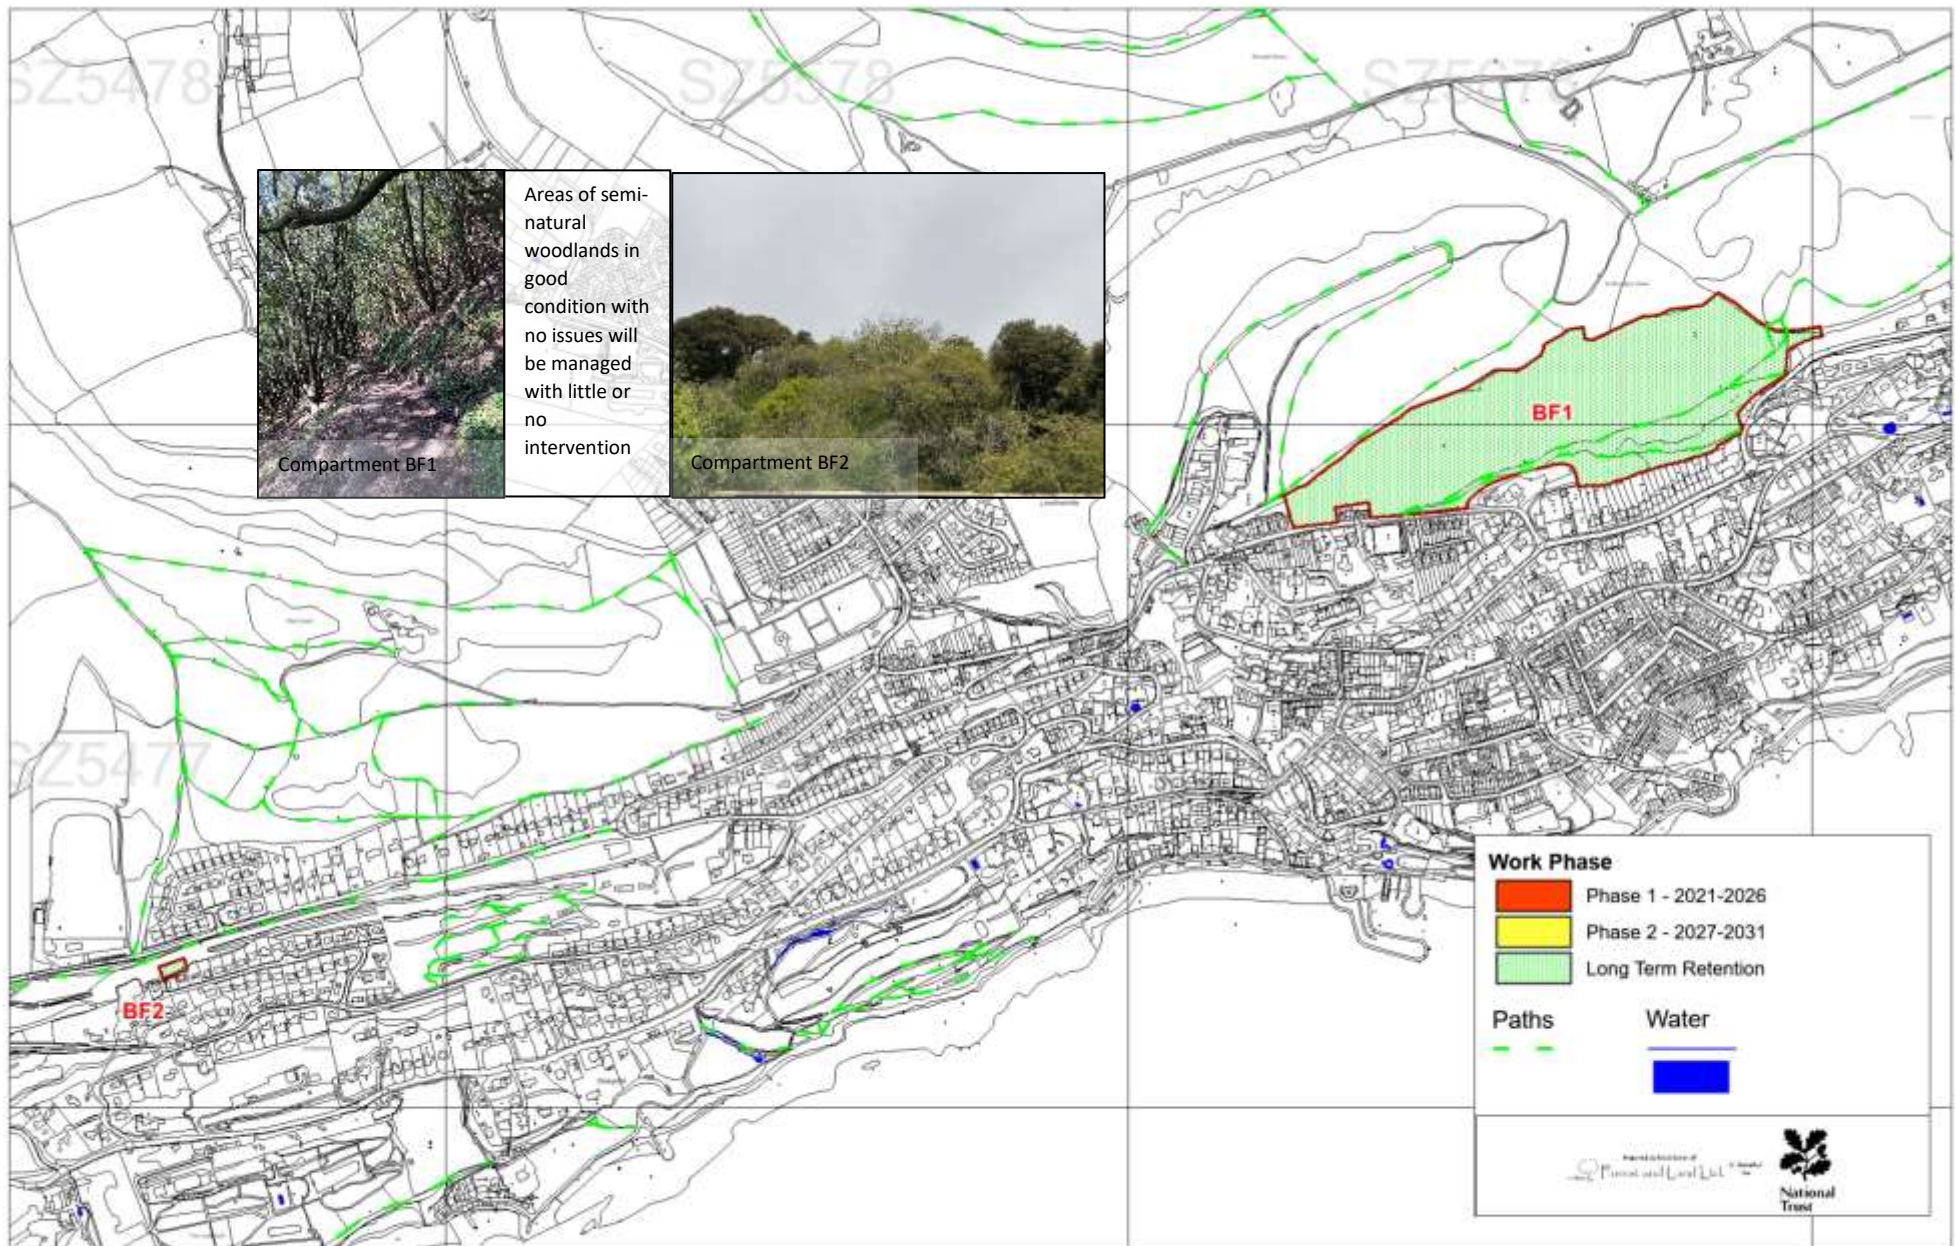

# Habitats and Species

At Bonniface Down, Red Data Book bird's-nest orchid and white Helleborine have been identified.

## Designations

BF1 sits in the Ventnor Downs SSSI, noted for chalk grasslands. The holm oak woodland here is mentioned in Natural England's citation, but it is not identified as a threat to the SSSI special features.

## Management Approaches

These compartments will be managed with the minimum of intervention as the woodlands are already in good condition with no issues.

Isle Of Wight Woodland Plan 2021-2041  
 Map 2d - Bonniface Activity and Work Phase  
 Scale 1-10000 at A4